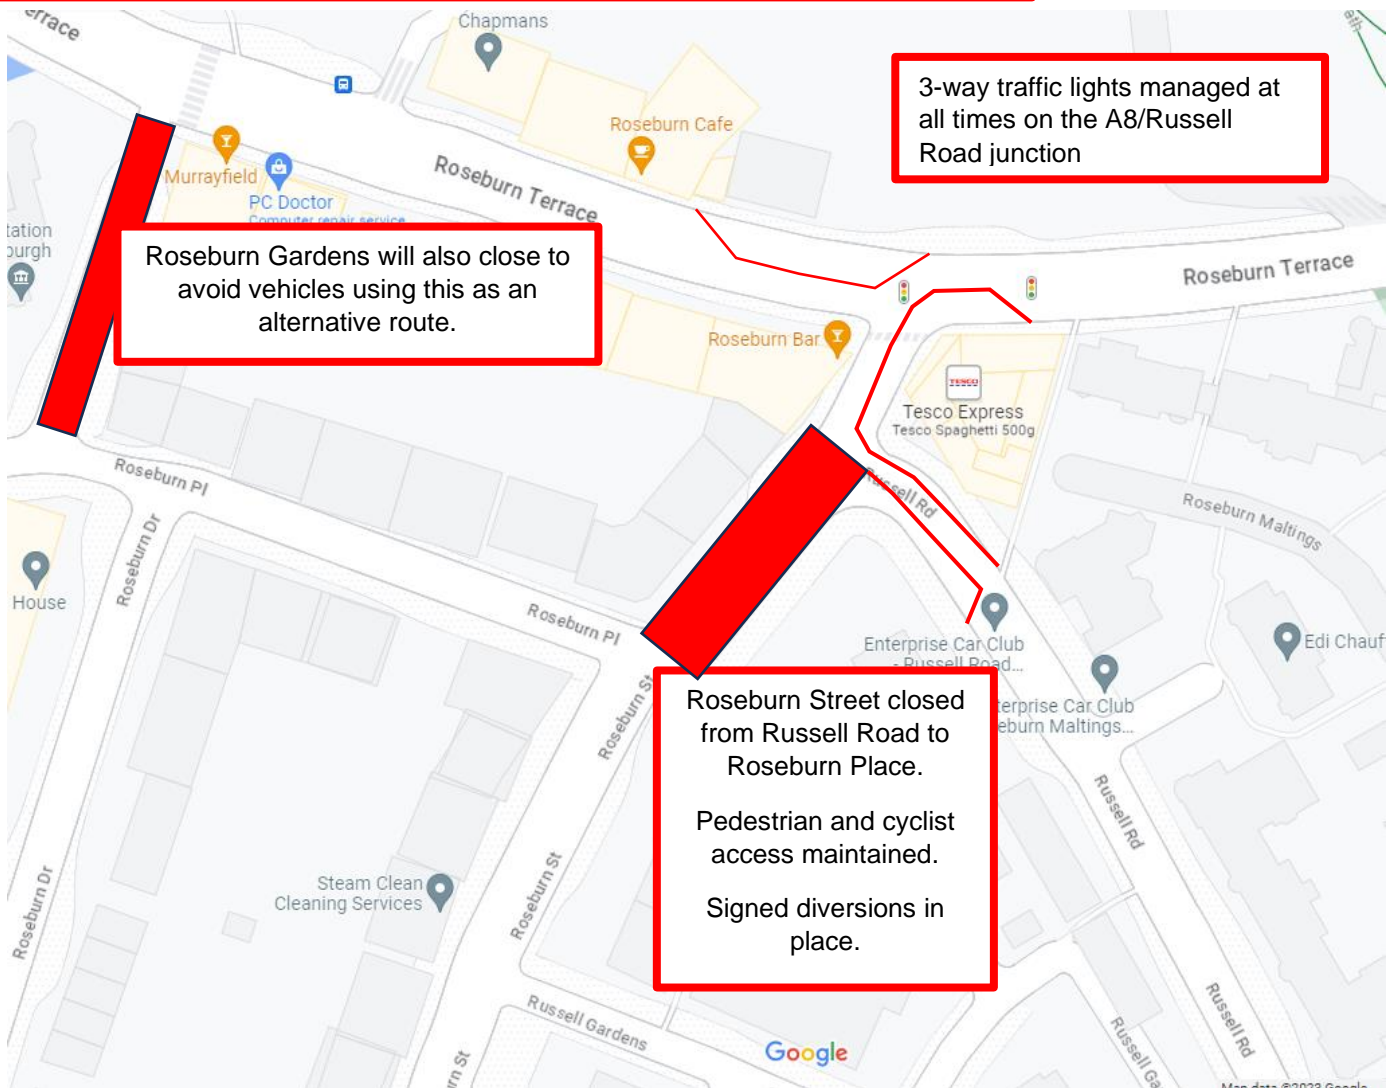

13 November for 5 Nights – 7.30pm to 5.30am

www.edinburgh.gov.uk/ccwel