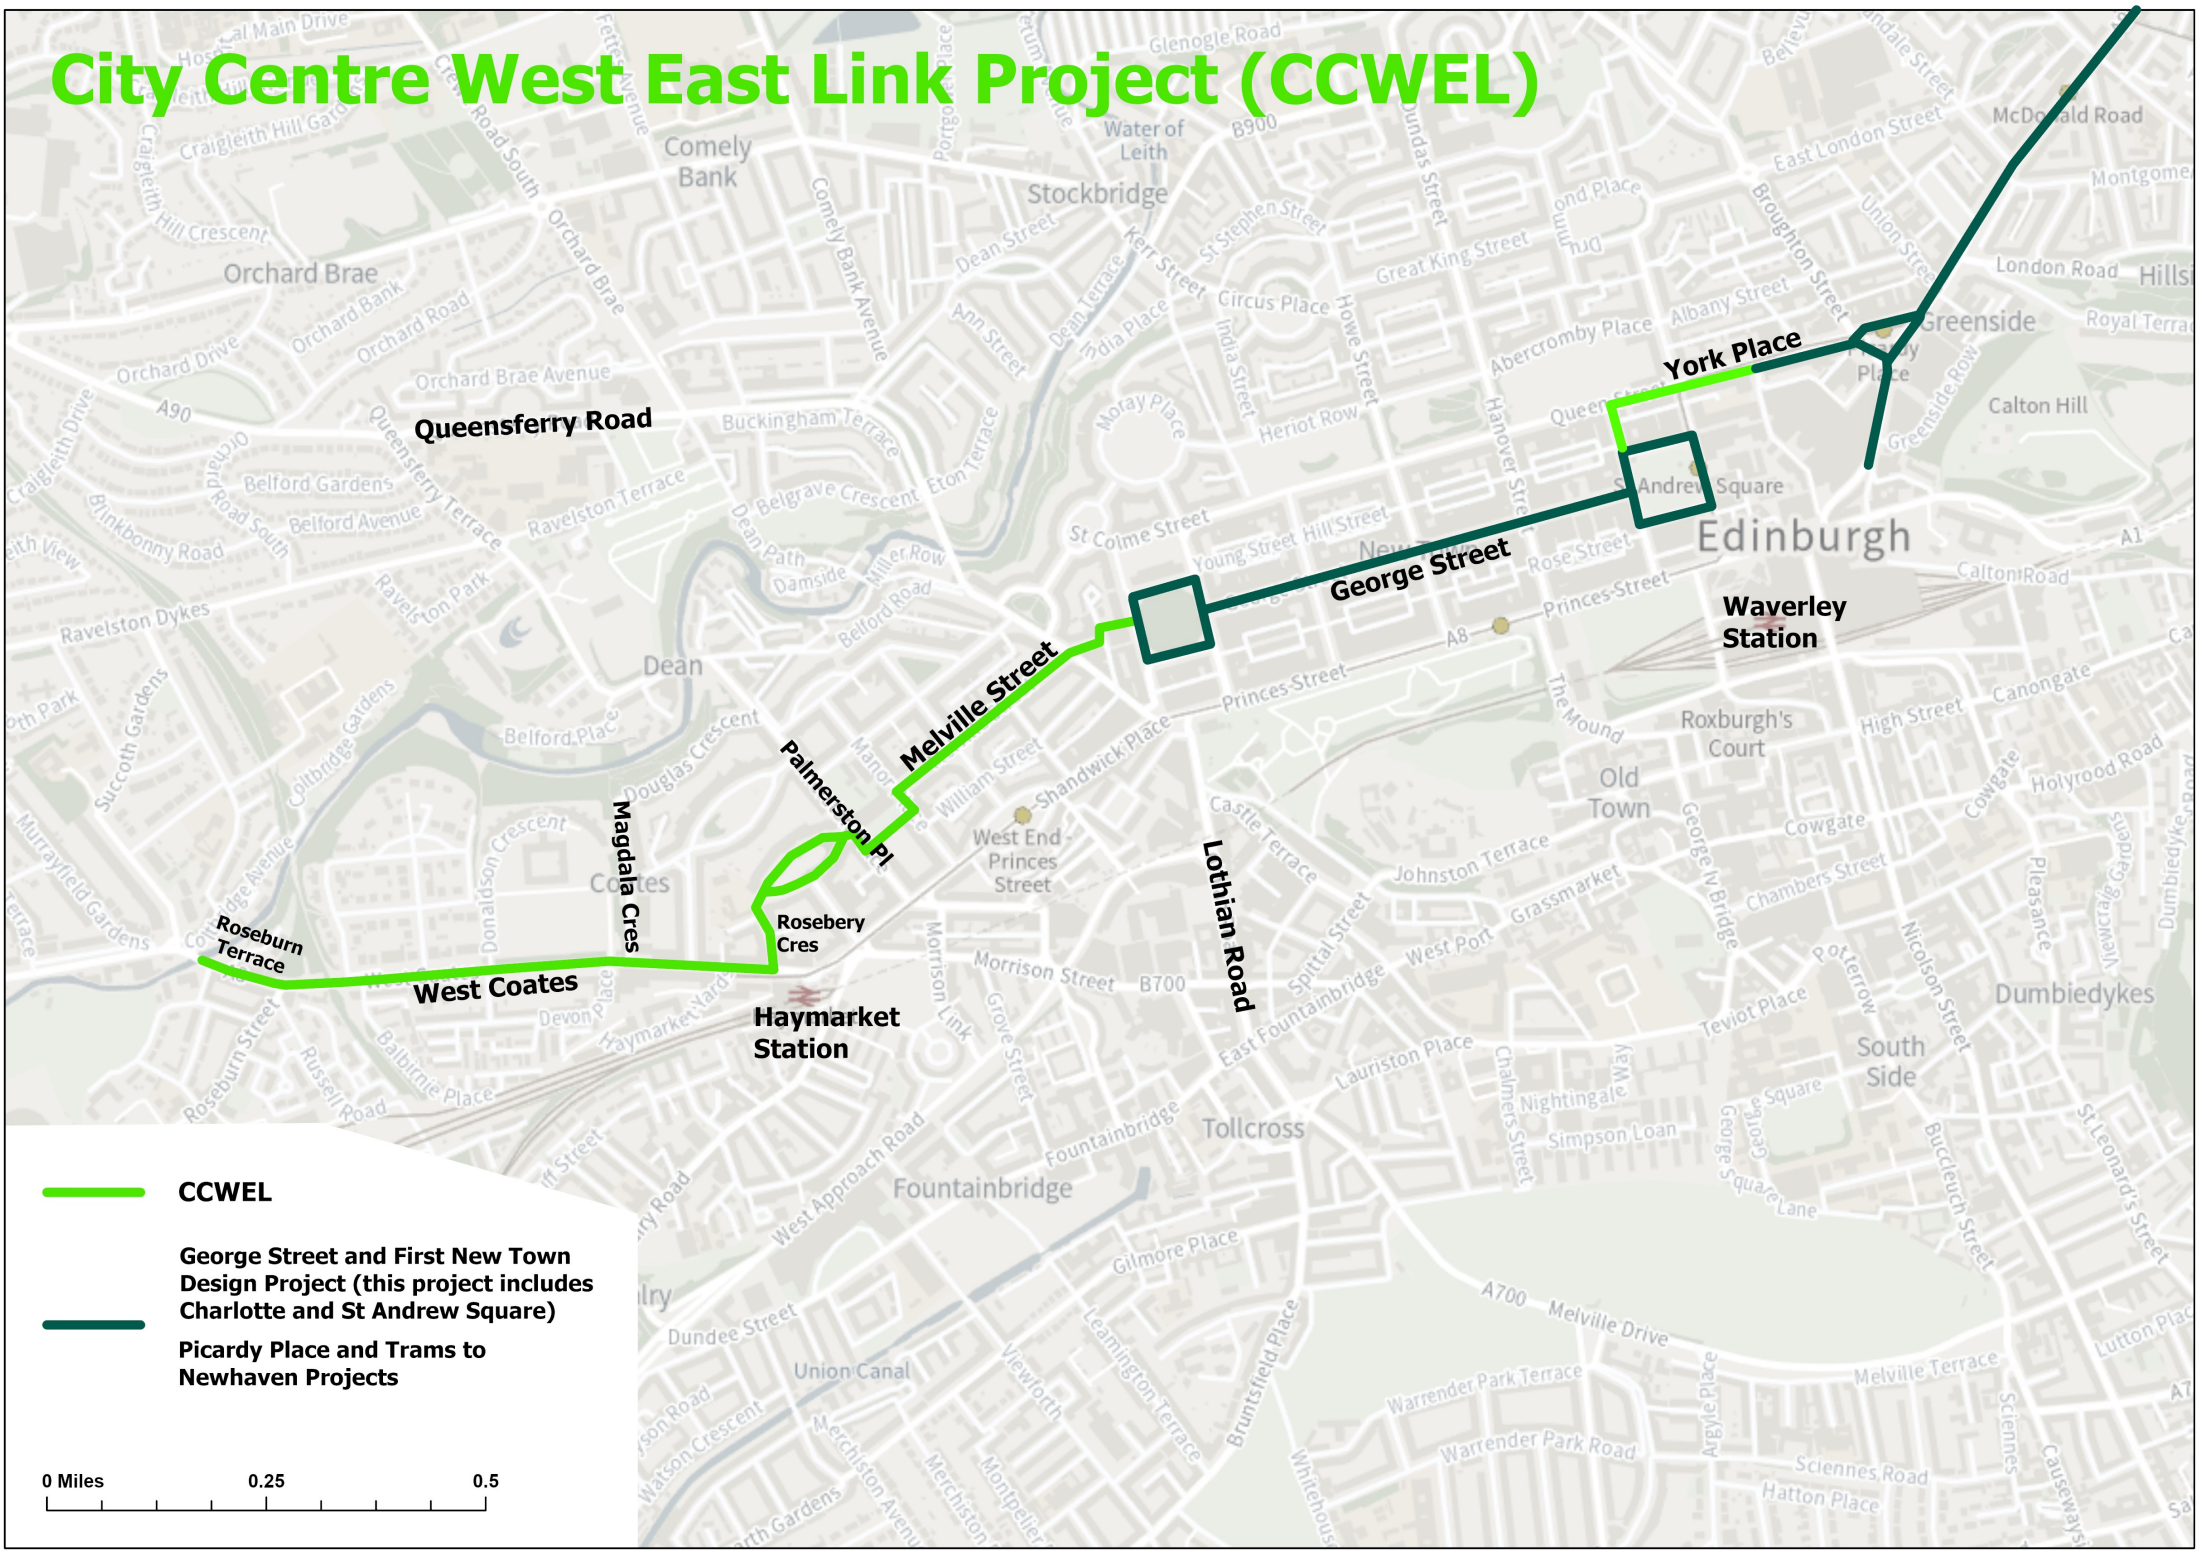

# City Centre West East Link Project (CCWEL)

 **CCWEL**

**George Street and First New Town  
Design Project (this project includes  
Charlotte and St Andrew Square)**

 **Picardy Place and Trams to  
Newhaven Projects**