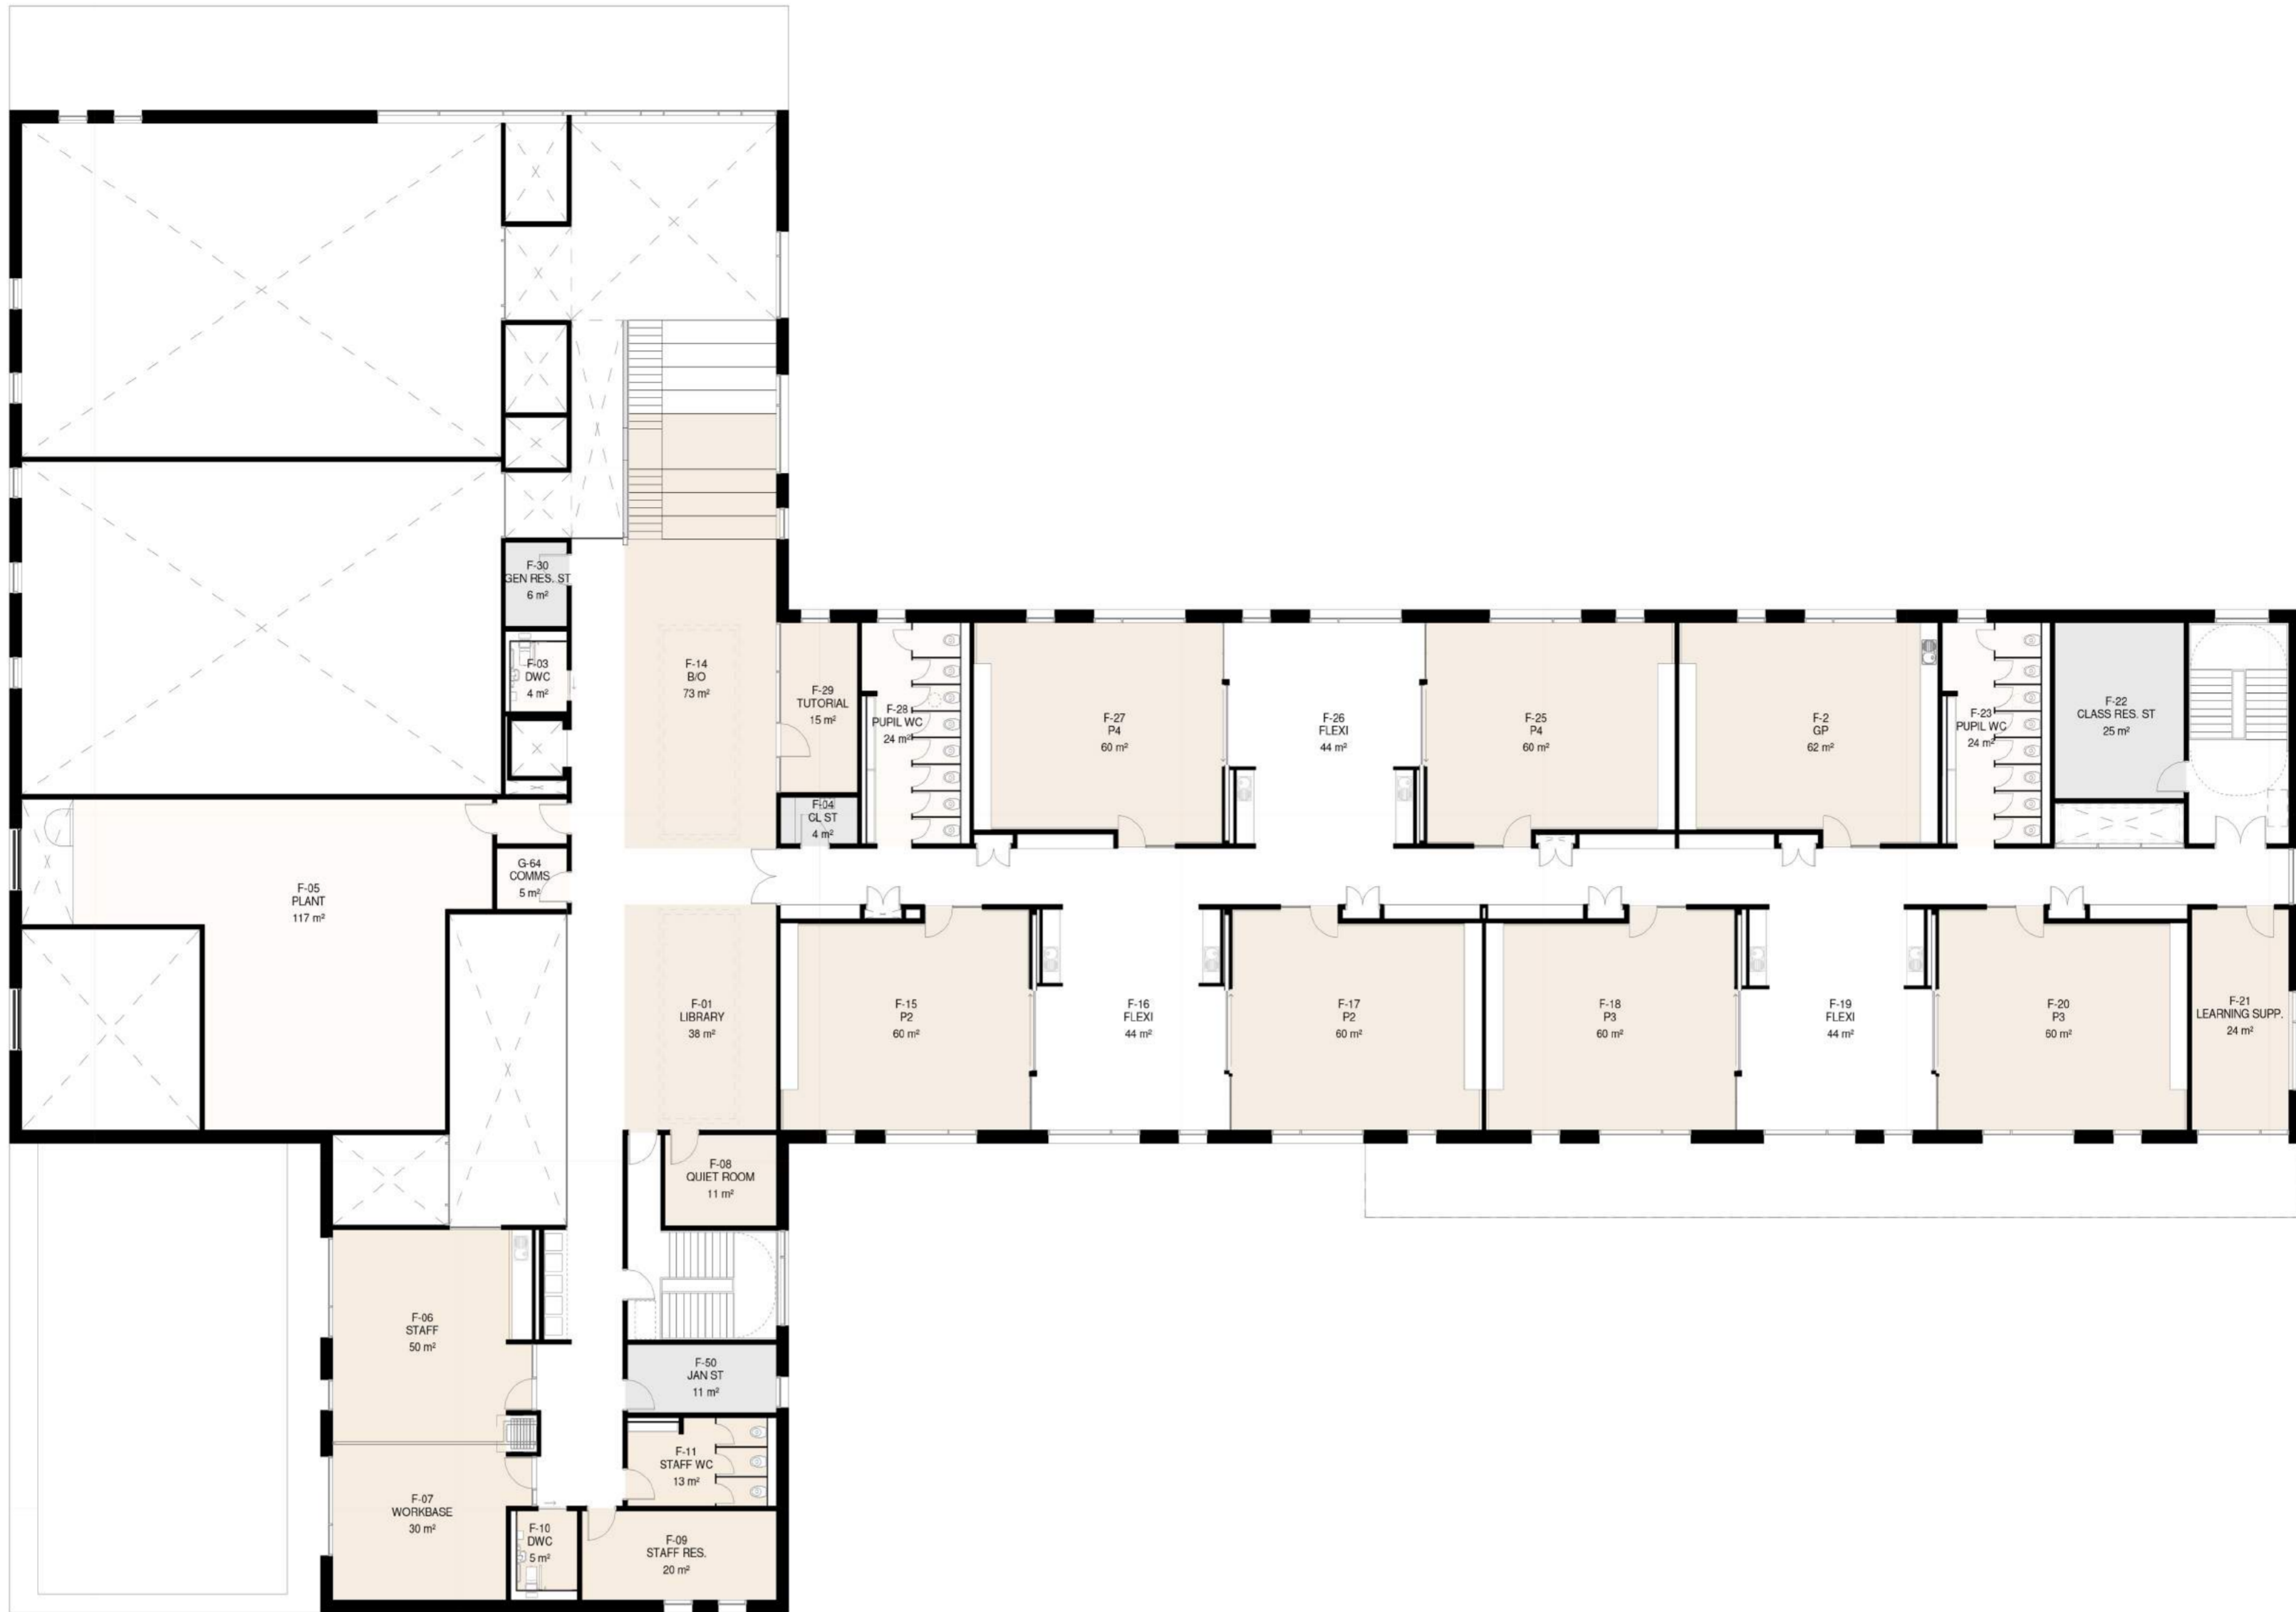

Site Plan

Location Plan

Indicative View from Canaan Lane

Indicative Aerial View

Level 1 Floor Plan

Level 0 Floor Plan

Level 1 Floor Plan

Level 0 Floor Plan

DEANBANK HOUSE

New South Edinburgh Primary School
3972 - SK-020 - Presentation Board 4

EDINBURGH
THE CITY OF EDINBURGH COUNCIL

Architects