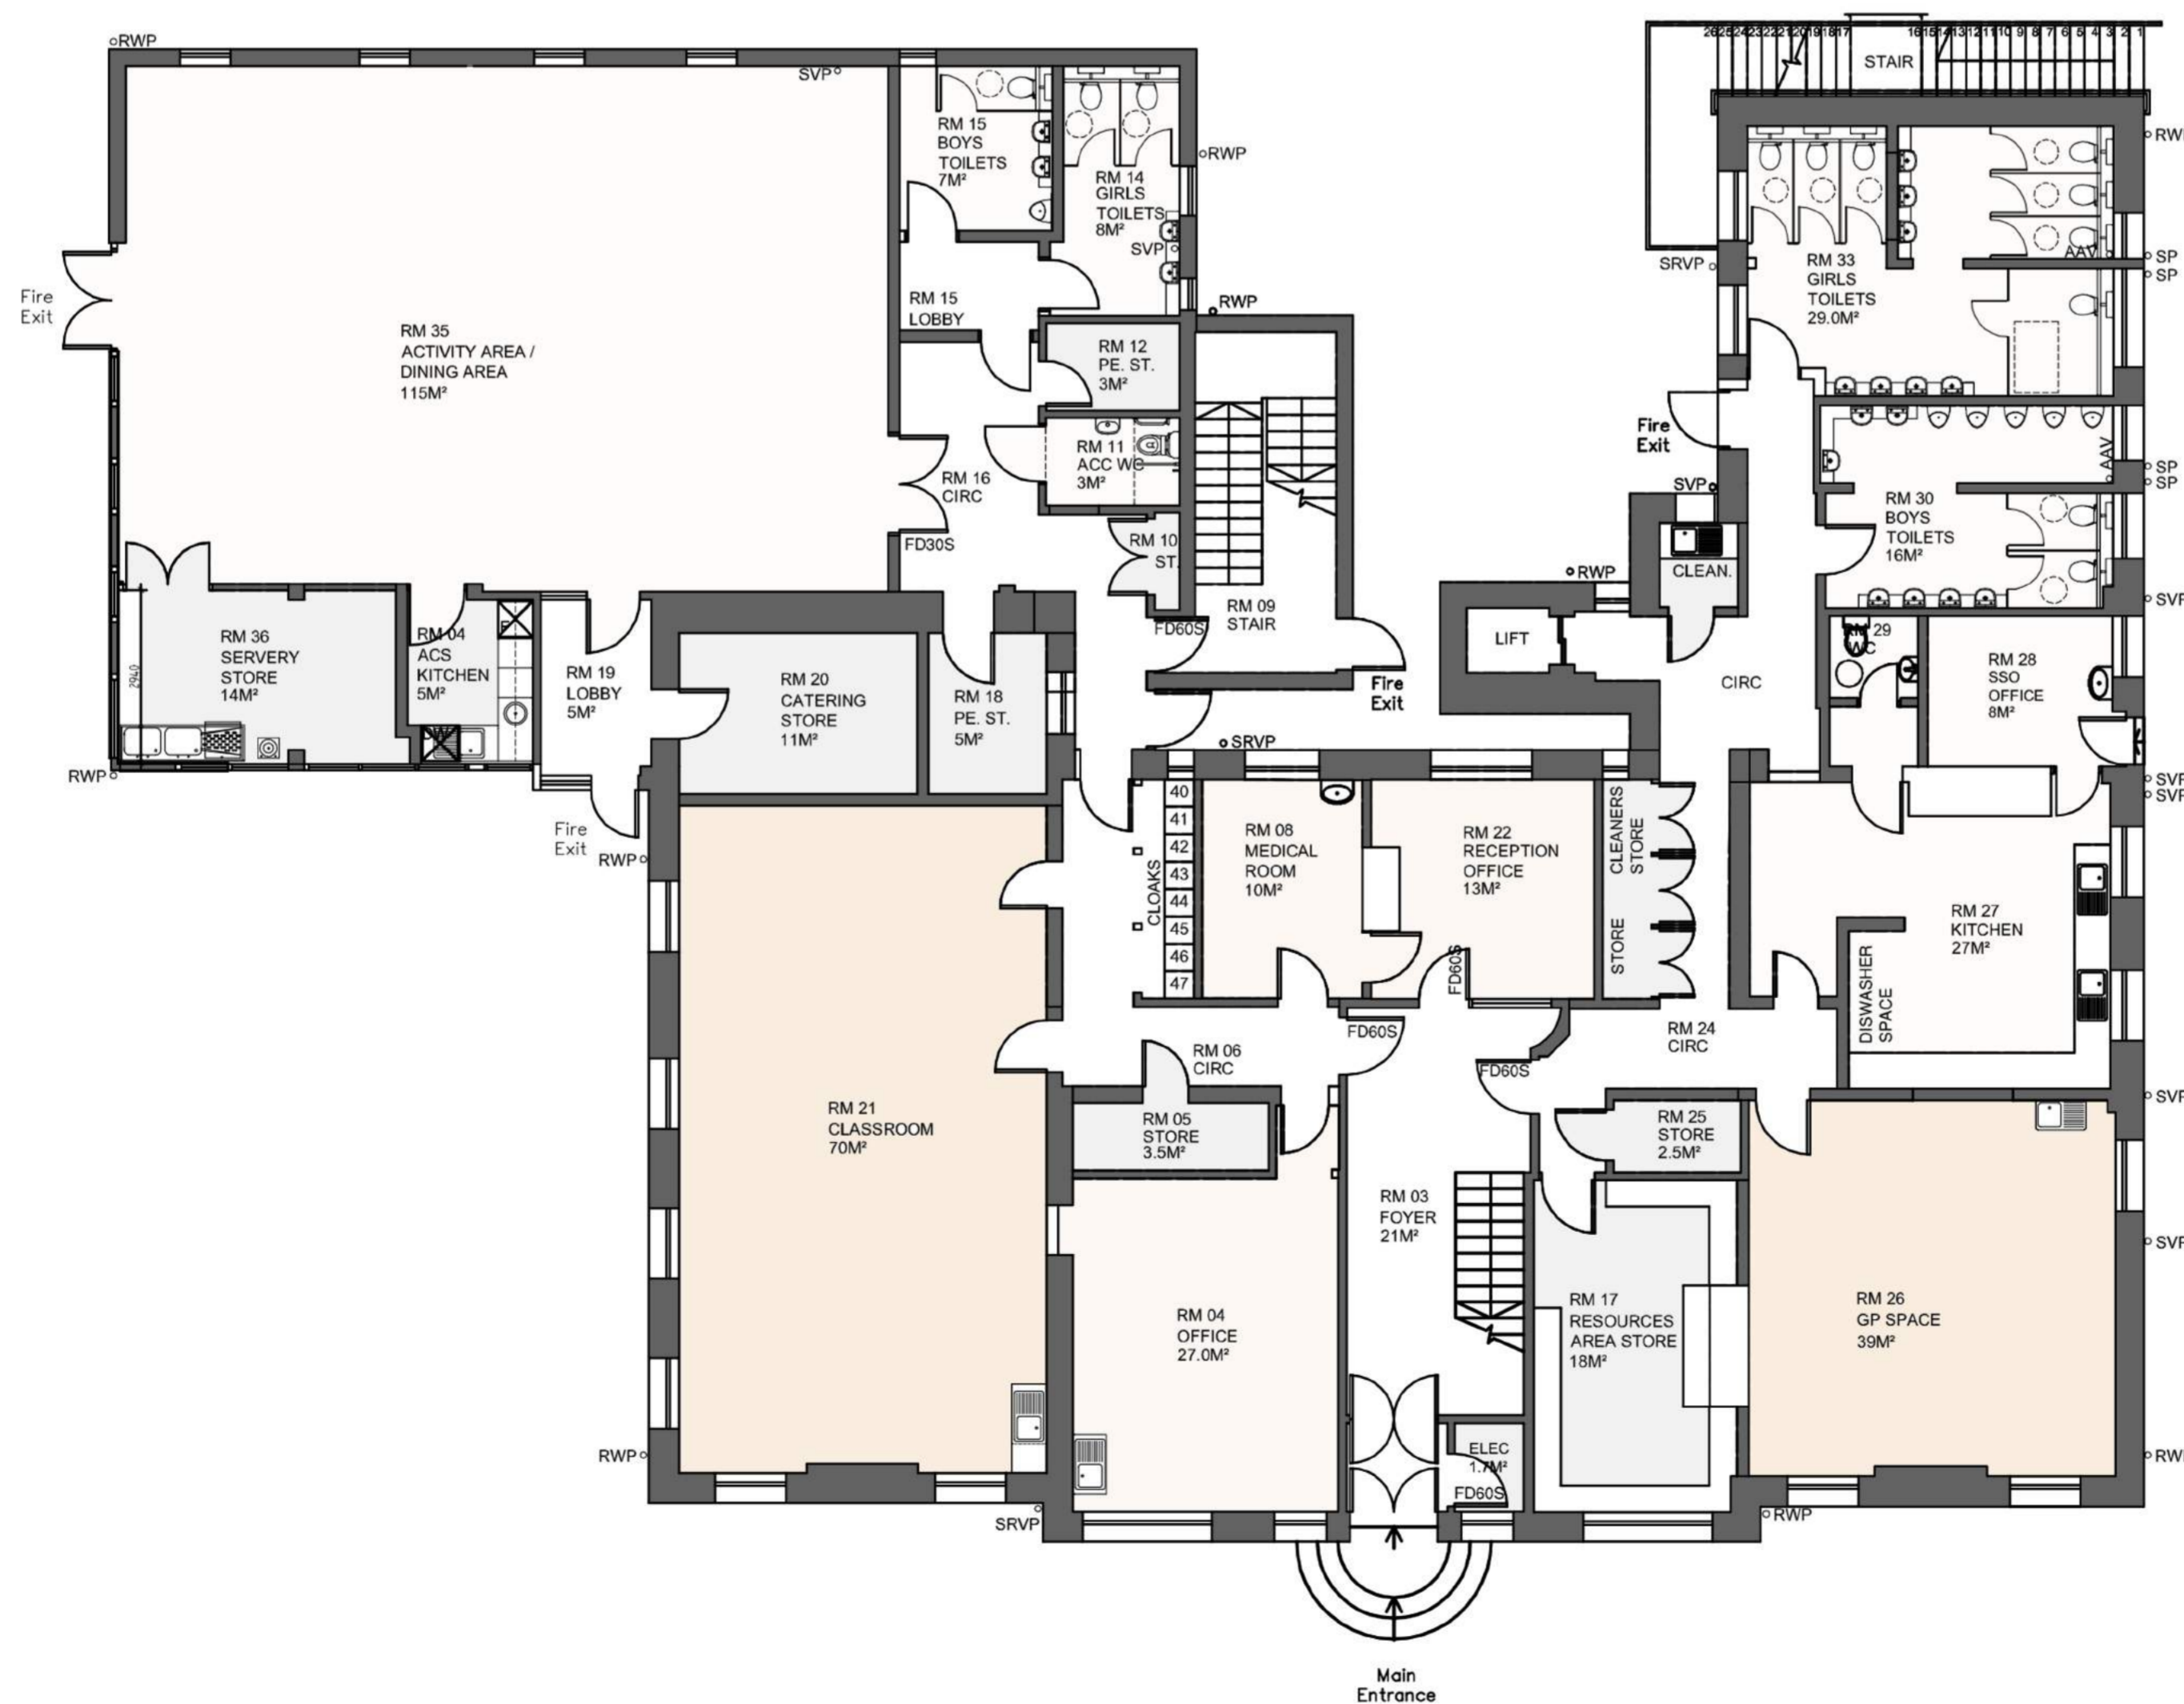

Site Plan

Location Plan

Indicative View from Canaan Lane

Indicative Aerial View

Level 1 Floor Plan

Level 0 Floor Plan

Level 1 Floor Plan

Level 0 Floor Plan

DEANBANK HOUSE

New South Edinburgh Primary School
3972 - SK-020 - Presentation Board 4

EDINBURGH
THE CITY OF EDINBURGH COUNCIL

Architects