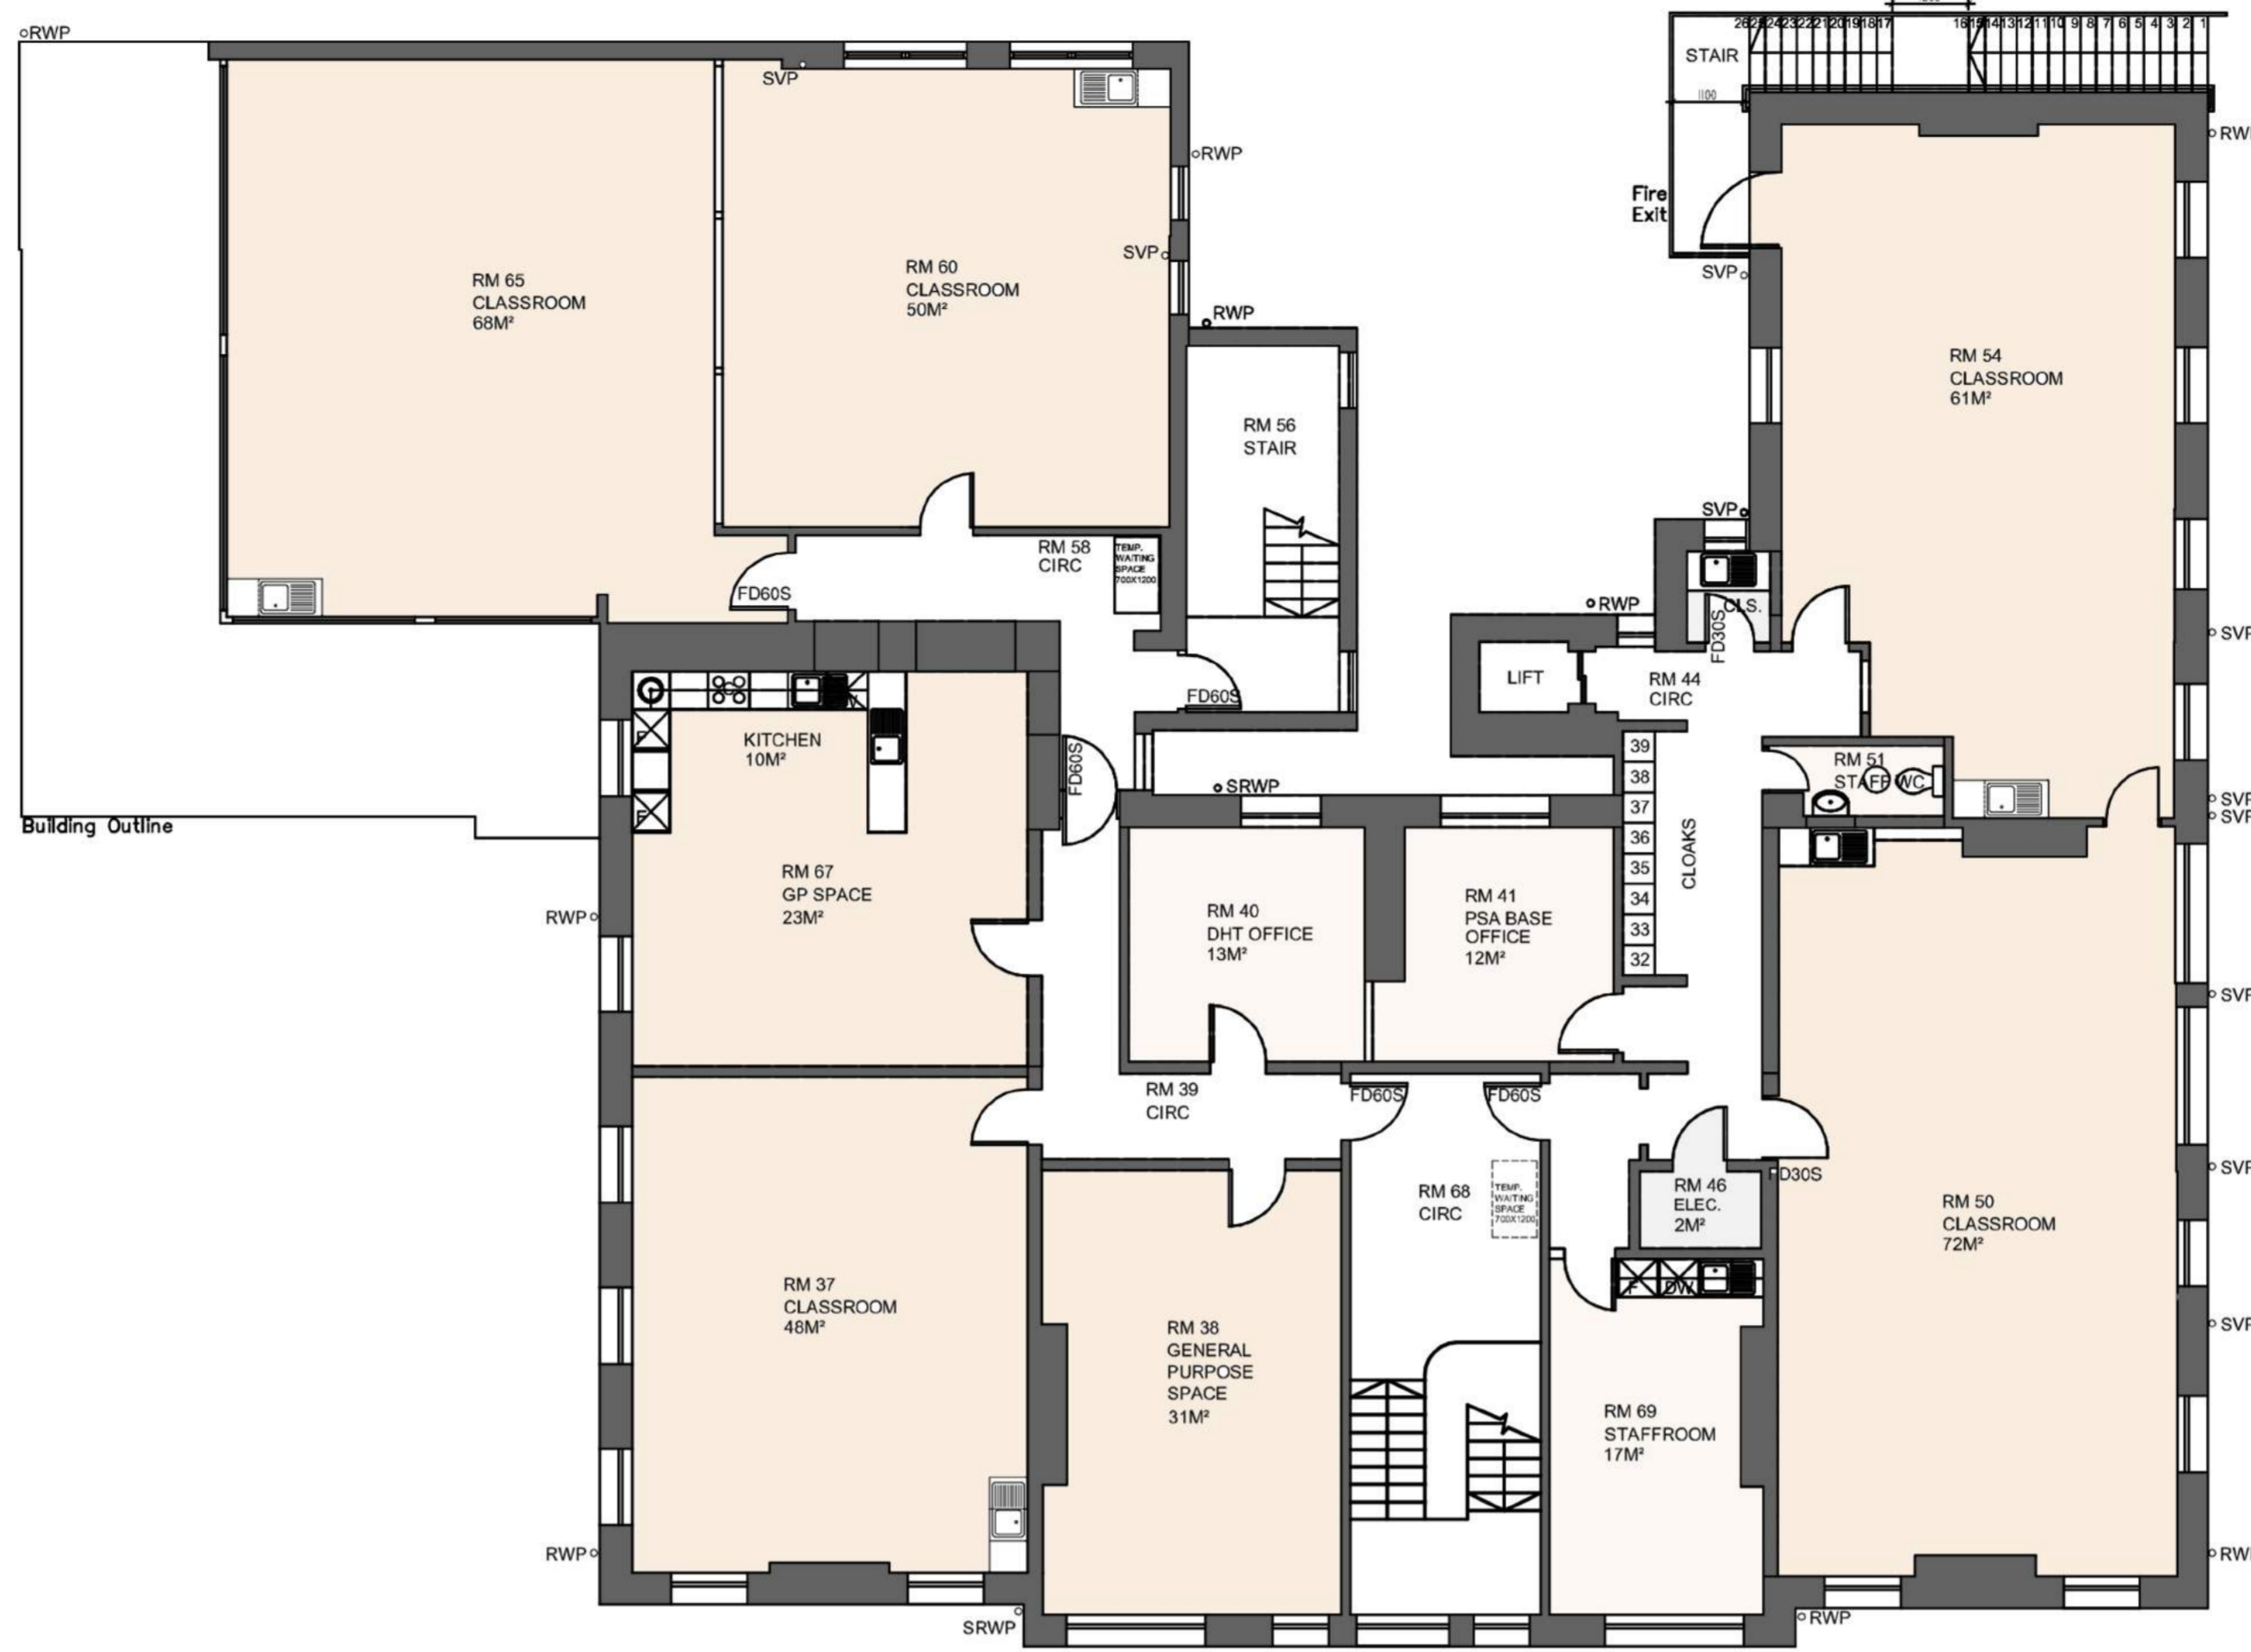

Site Plan

Location Plan

Indicative View from Canaan Lane

Indicative Aerial View

Level 1 Floor Plan

Level 0 Floor Plan

Level 1 Floor Plan

Level 0 Floor Plan

DEANBANK HOUSE

New South Edinburgh Primary School
3972 - SK-020 - Presentation Board 4

EDINBURGH
THE CITY OF EDINBURGH COUNCIL

Architects