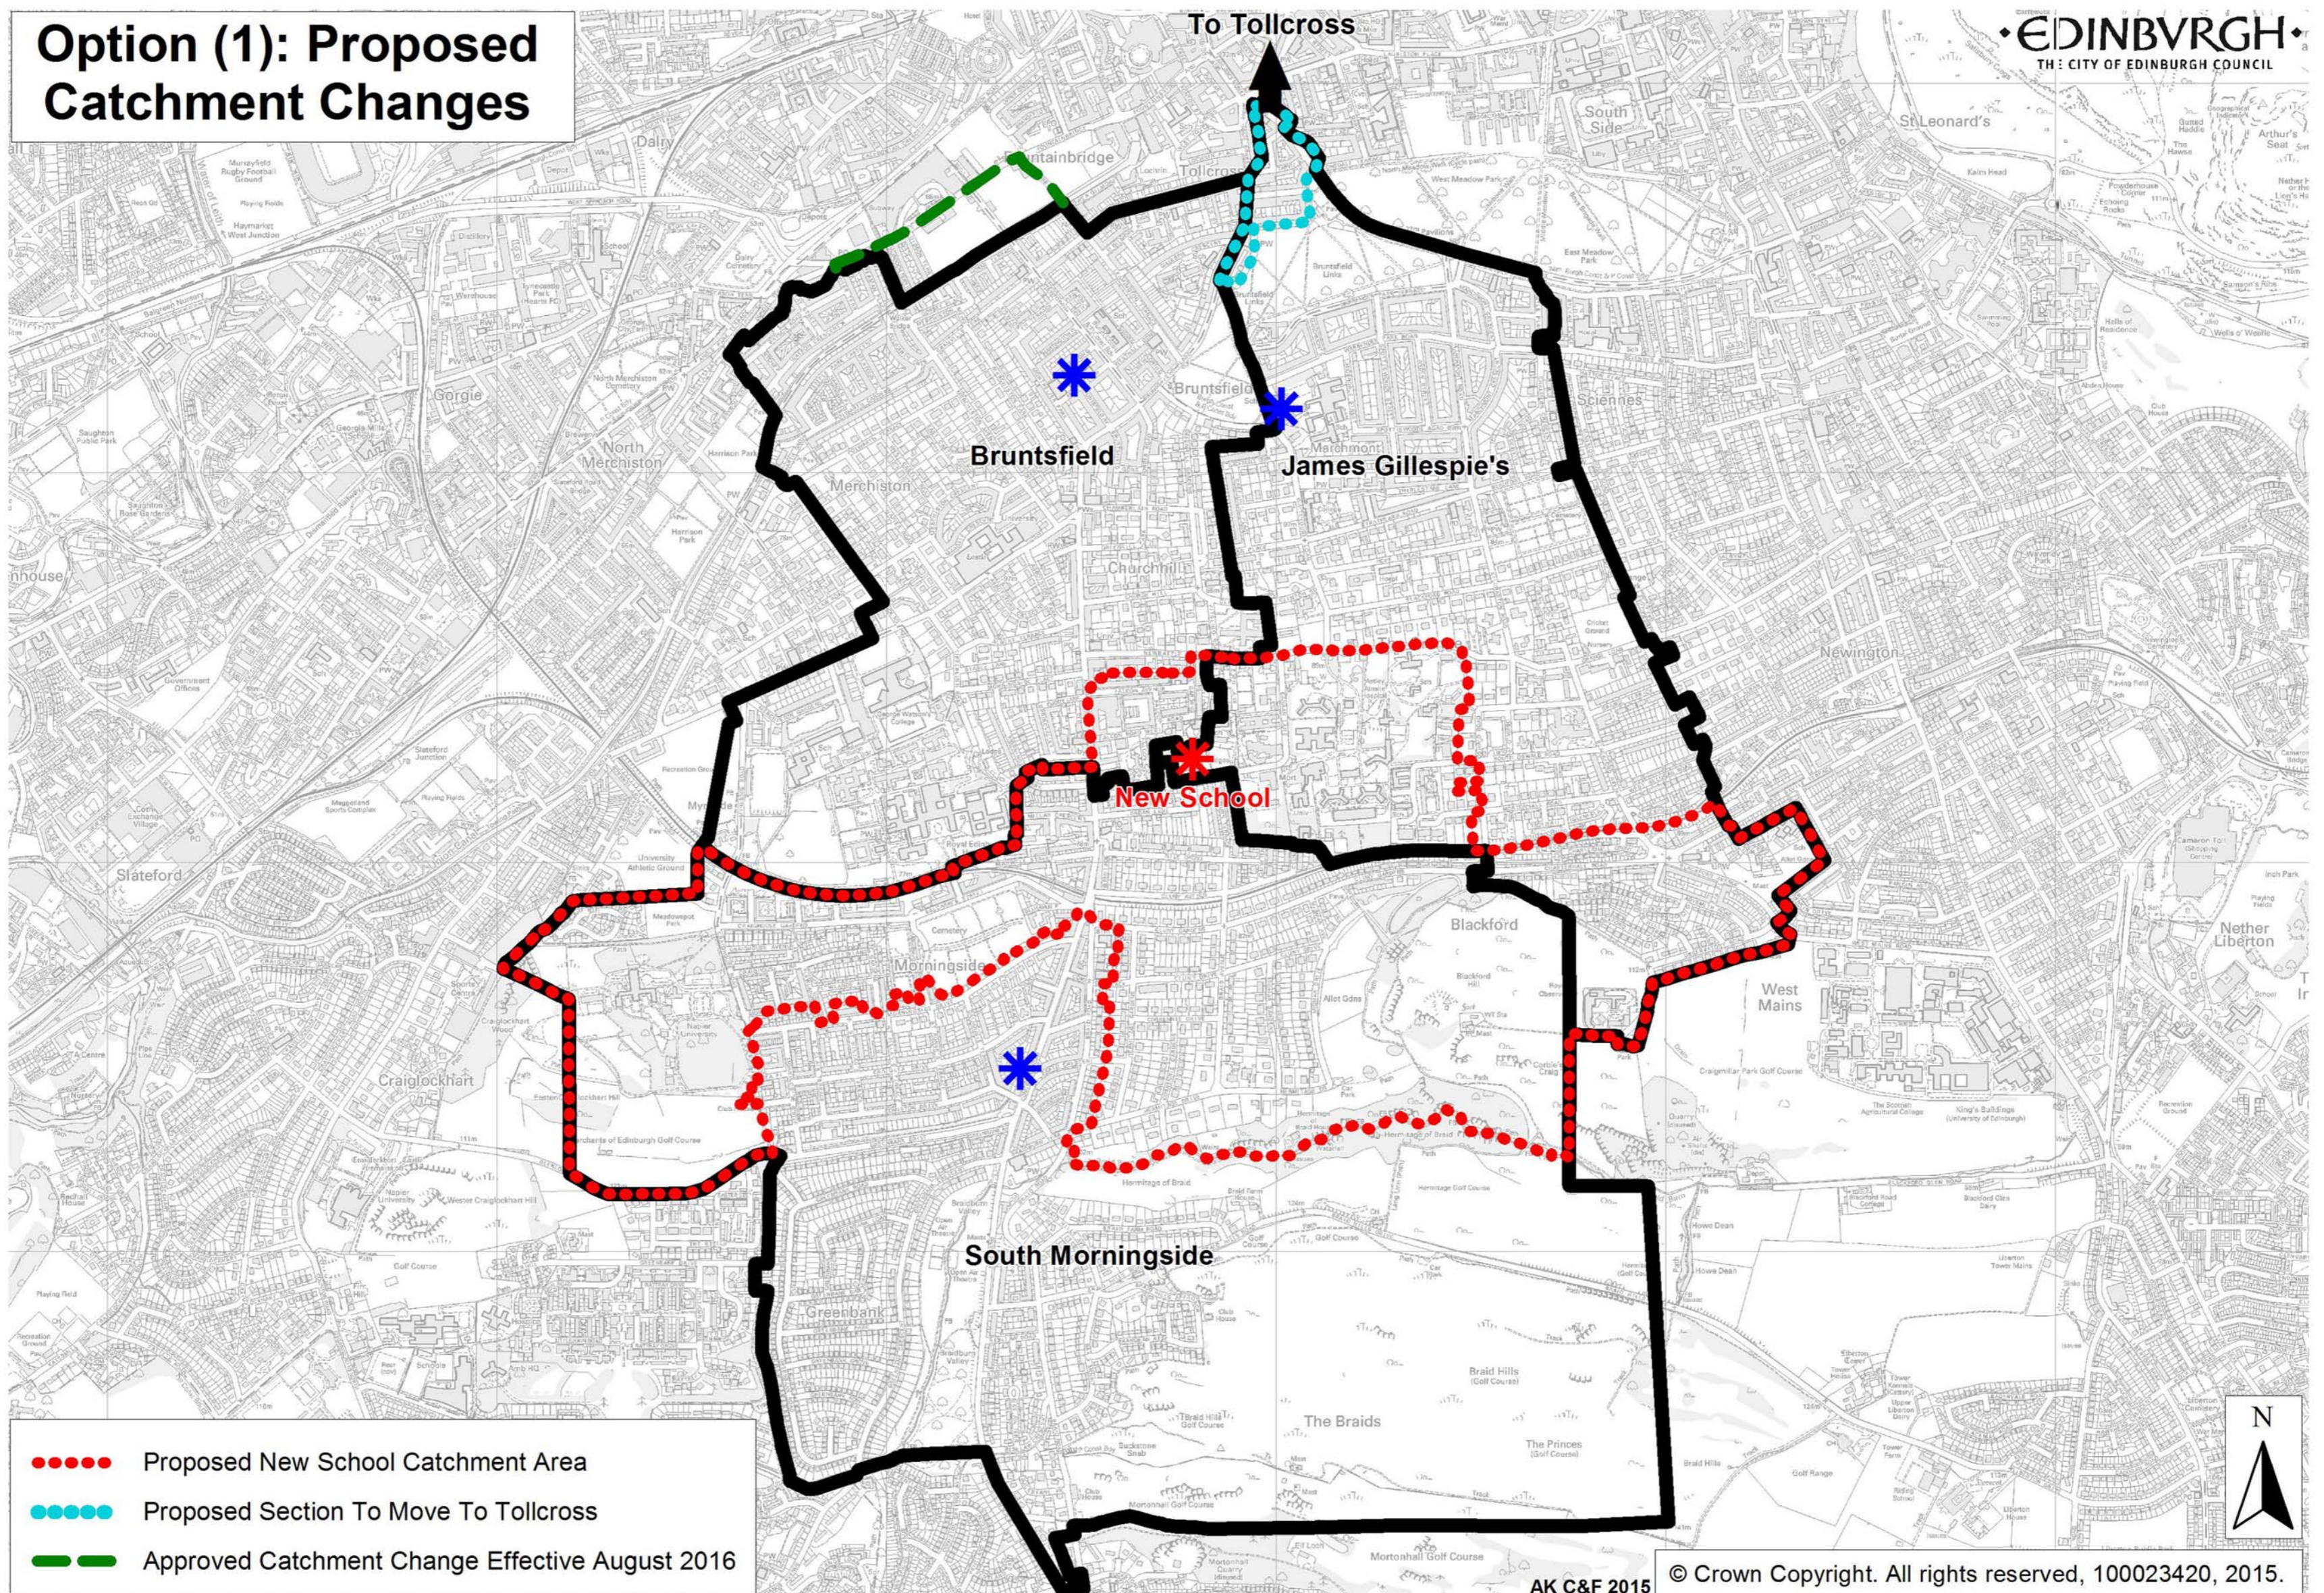

Site Plan

Location Plan

Indicative View from Canaan Lane

Indicative Aerial View

Level 1 Floor Plan

Level 0 Floor Plan

Level 1 Floor Plan

Level 0 Floor Plan

DEANBANK HOUSE

New South Edinburgh Primary School
3972 - SK-020 - Presentation Board 4

EDINBURGH
THE CITY OF EDINBURGH COUNCIL

Architects