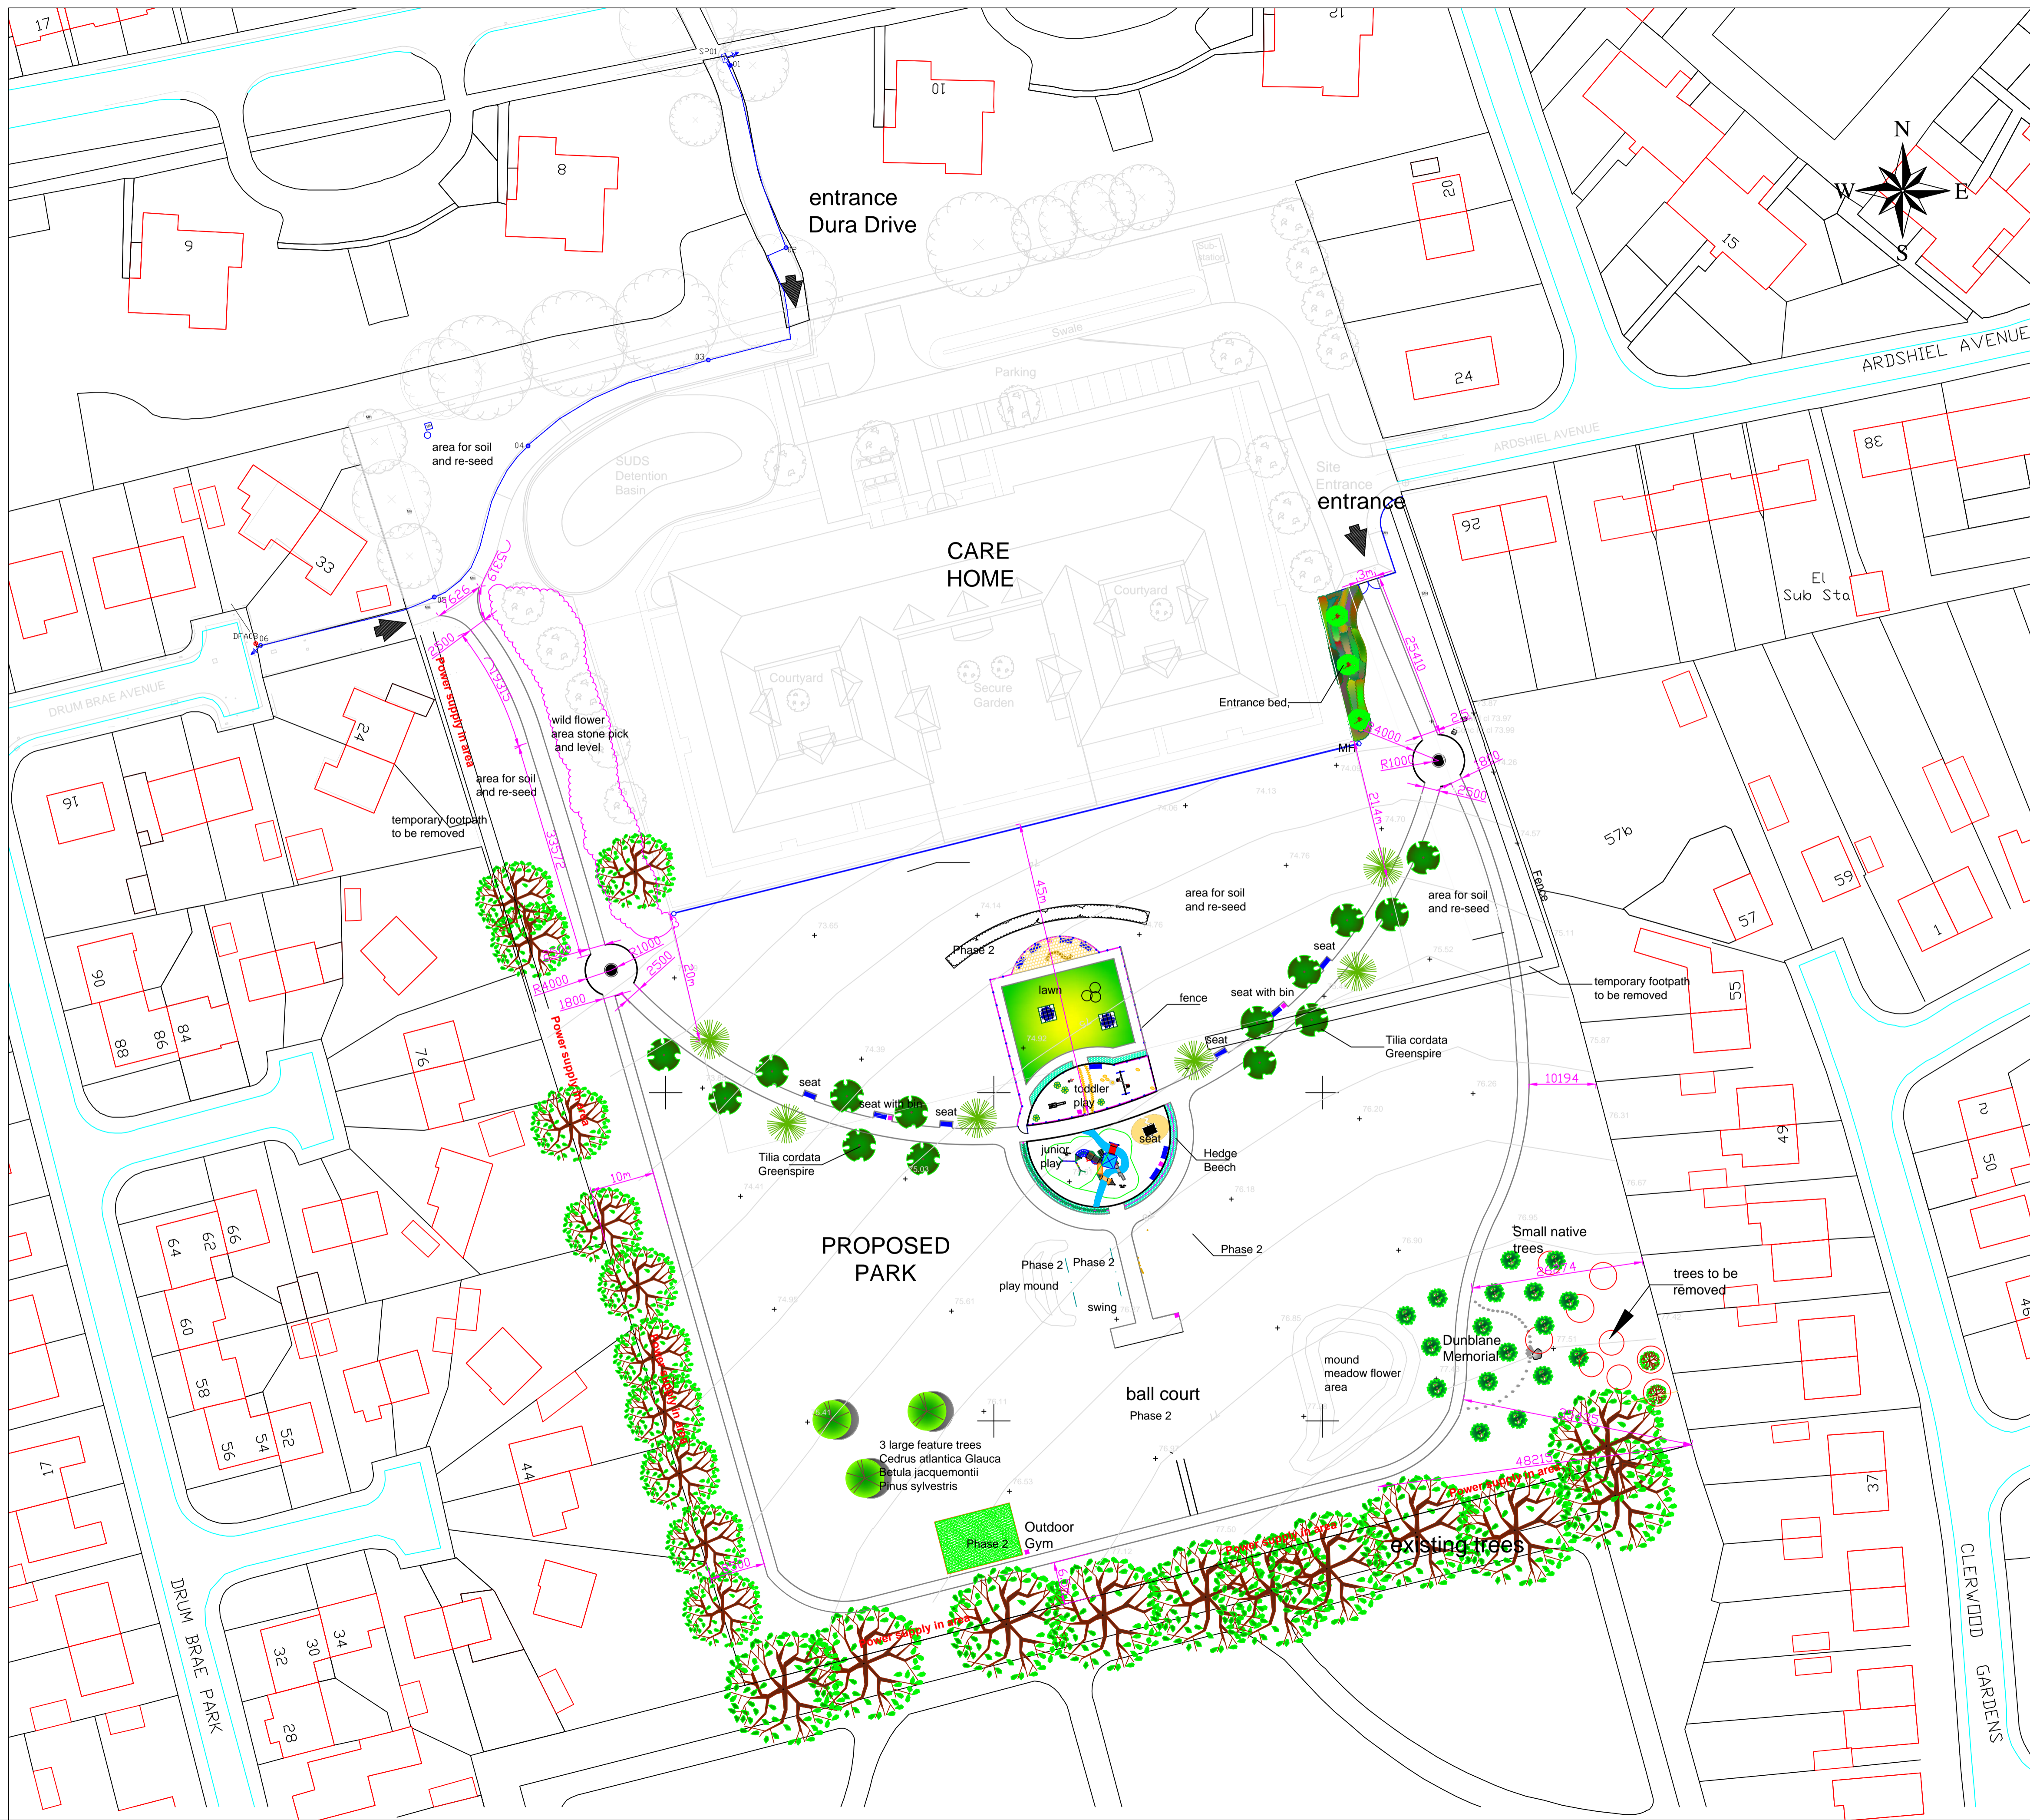

Buttercup Farm Park

Entrance bed

Stipa Sedum Pyrus

Feature trees

Cedrus atlantica Glauca Betula jacquemontii Pinus sylvestris

Park avenue trees

Tilia cordata Greenspire

Play items

toddler slide

trampoline

toddler swing

Junior unit

inclusive access point

small slide

high slide with net and pole climb

Dunblane memorial tree garden

Flower meadow

EDINBURGH
 THE CITY OF EDINBURGH COUNCIL
 SERVICES FOR COMMUNITIES
 PARKS and GREENSPACE
 Waverley Court
 4 East Market Street
 Edinburgh
 EH8 8BG

Title Proposed Park Plan

Nat: Grid Ref:

Scale 1:500

Date 16/12/2013
 District

Drawn by J Galloway
 Plan No: BFP1 of 6