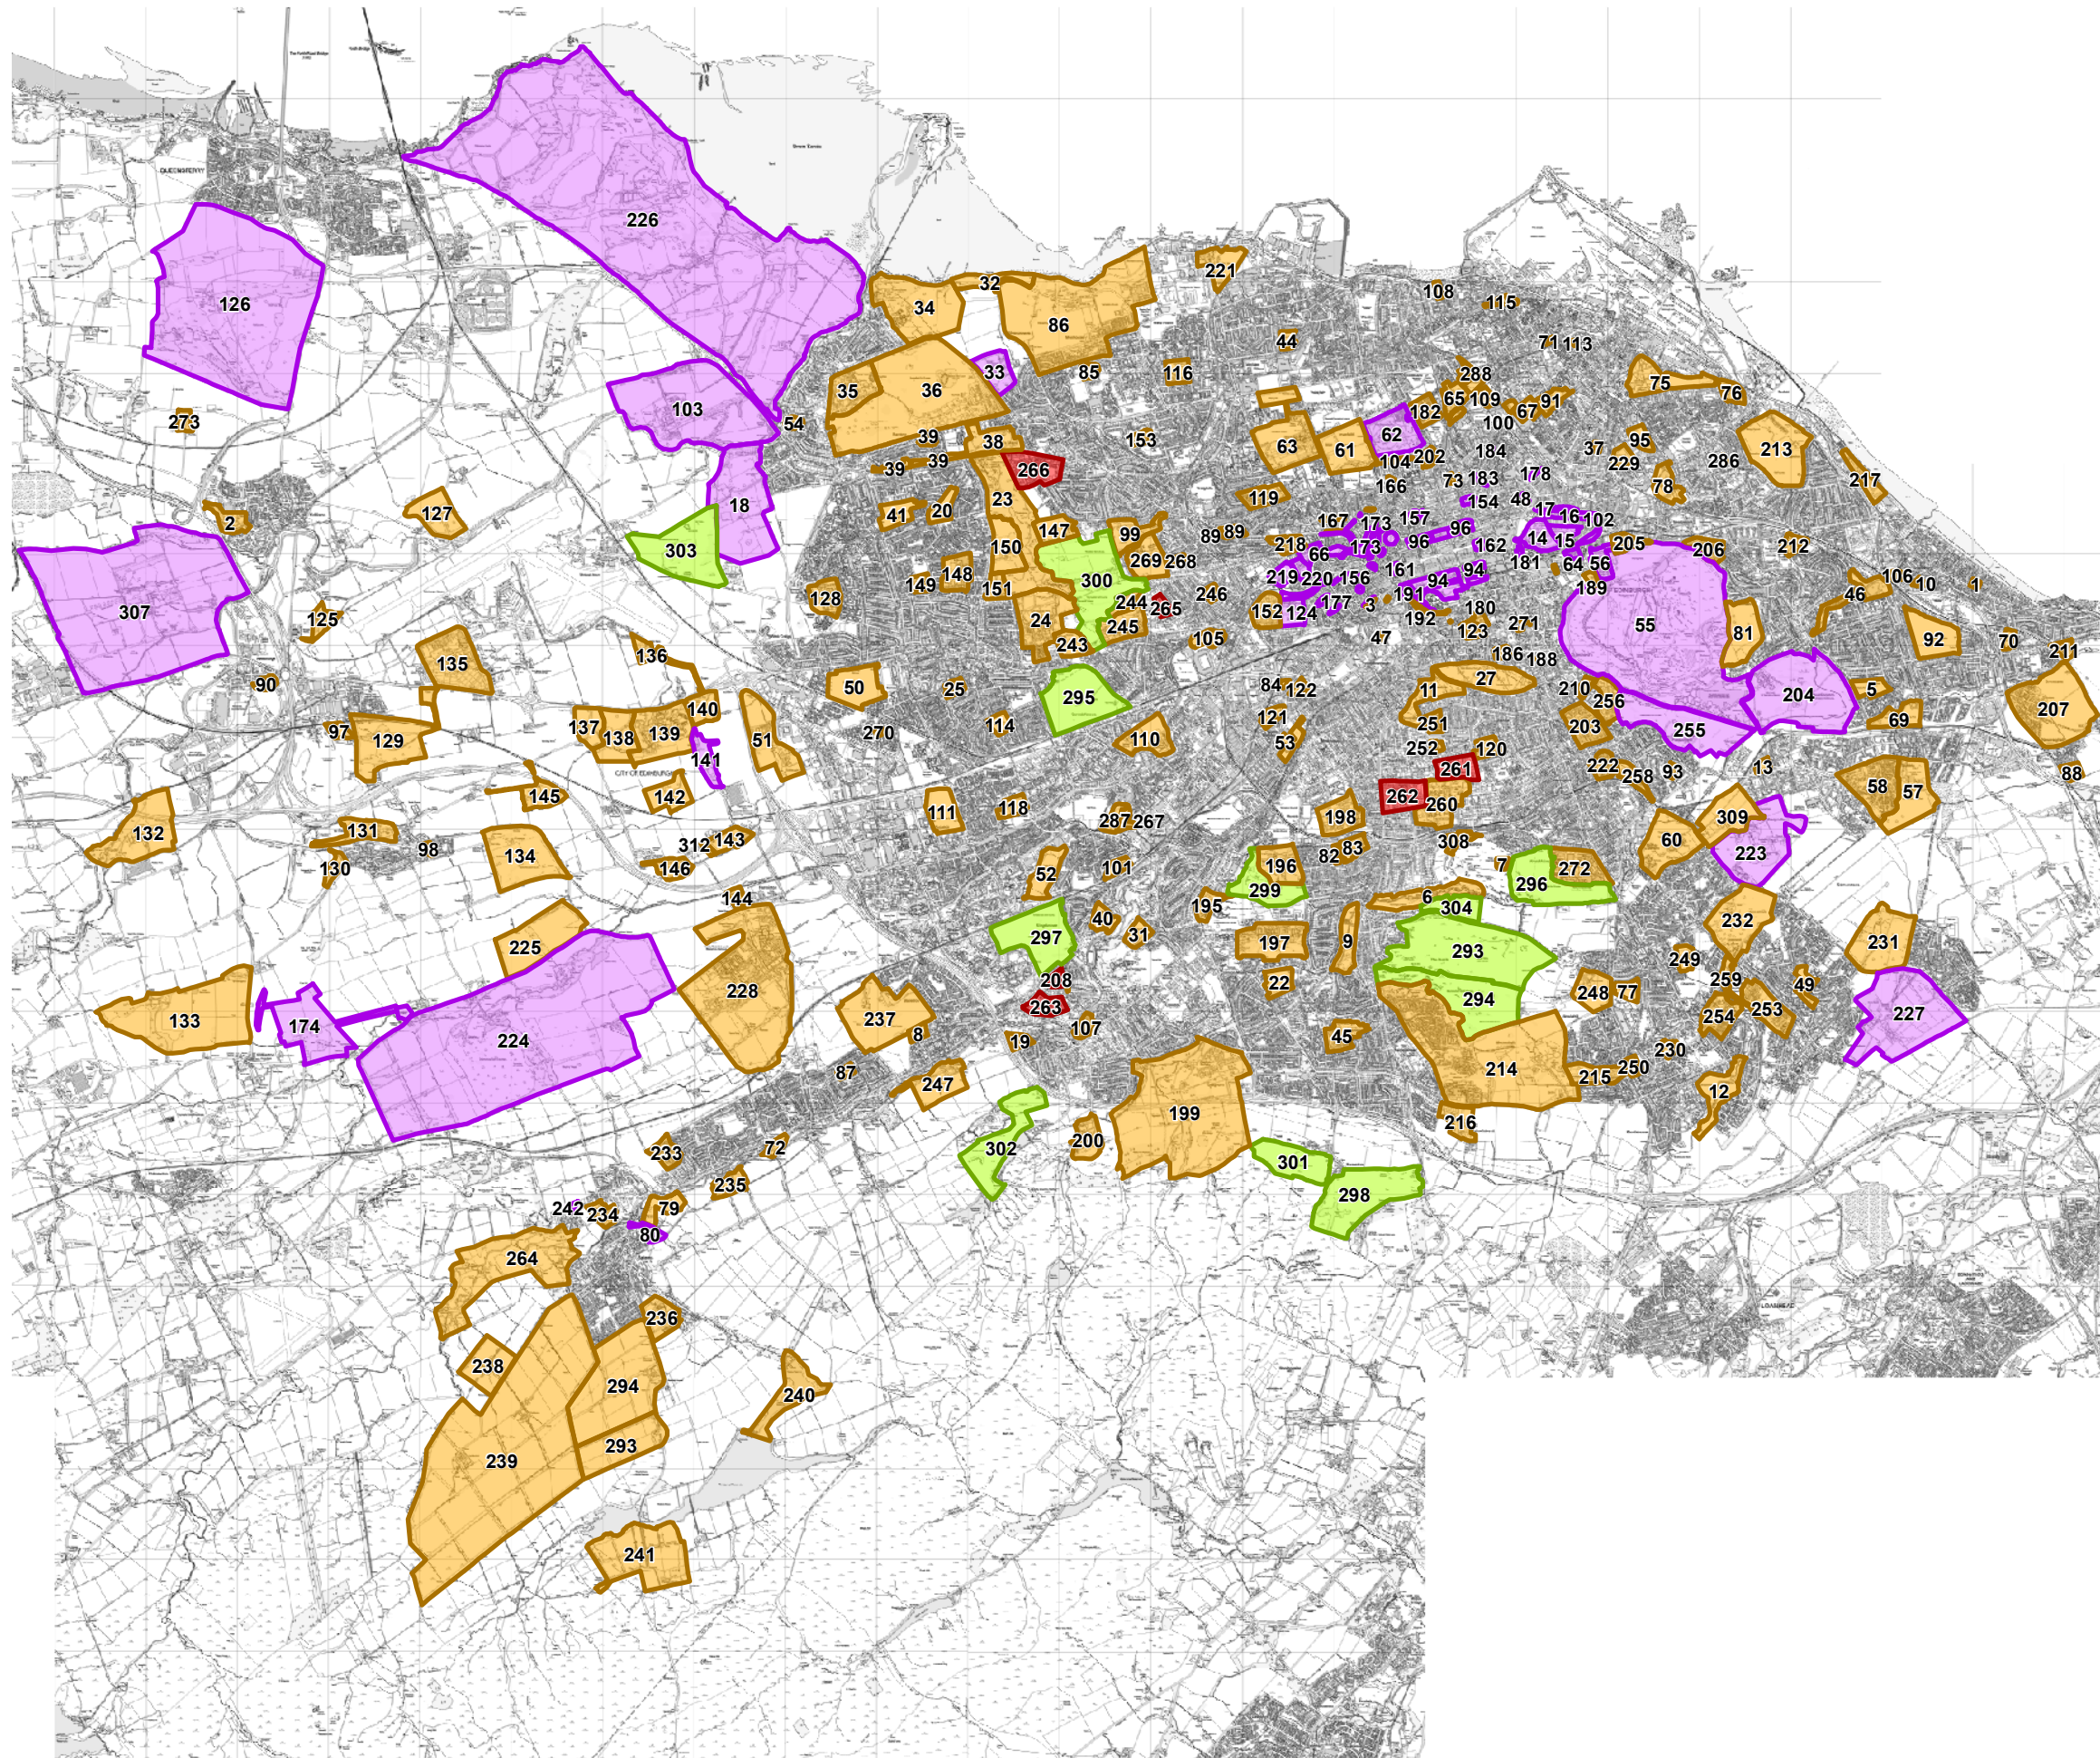

GARDEN & DESIGNED LANDSCAPES SURVEY

Legend

Peter McGowan Categories

- Edinburgh Survey Sites
- National Inventory Sites
- Golf Courses
- Villa Areas

Site Location
1:75k OS Map

Peter McGowan
Associates with
Christopher Dingwall

Surveyed 2007 - 2009