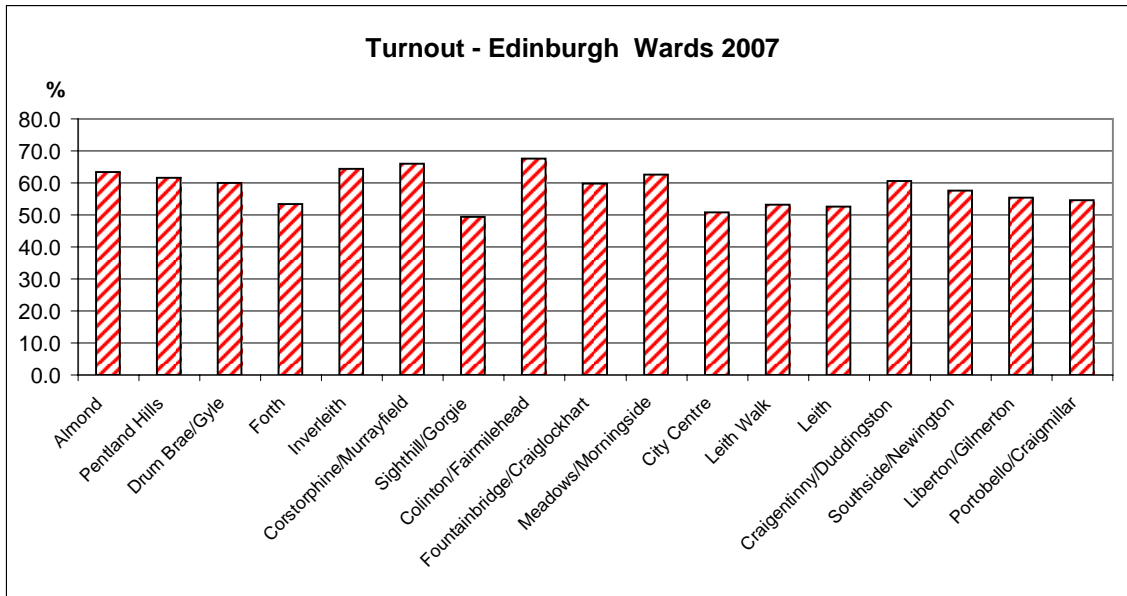

STATE OF THE COUNCIL

TURNOUT & SEATS

	%
Turnout 2007	58.3
Turnout 2003	51.8
Turnout 1999	61.3
Turnout 1995	44.5

Turnout By Ward

Ward	Turnout
Almond	63.3
Pentland Hills	61.5
Drum Brae/Gyle	60.1
Forth	53.4
Inverleith	64.4
Corstorphine/Murrayfield	66.0
Sighthill/Gorgie	49.5
Colinton/Fairmilehead	67.6
Fountainbridge/Craiglock	59.9
Meadows/Morningside	62.6
City Centre	50.8
Leith Walk	53.3
Leith	52.6
Craigtinny/Duddingston	60.6
Southside/Newington	57.5
Liberton/Gilmerton	55.3
Portobello/Craigmillar	54.5

Seats by Party

Total

Scottish Labour Party	15
Scottish National Party (SNP)	12
Scottish Green Party	3
Scottish Liberal Democrats	17
Scottish Conservative and Unionist	11
Grand Total	58