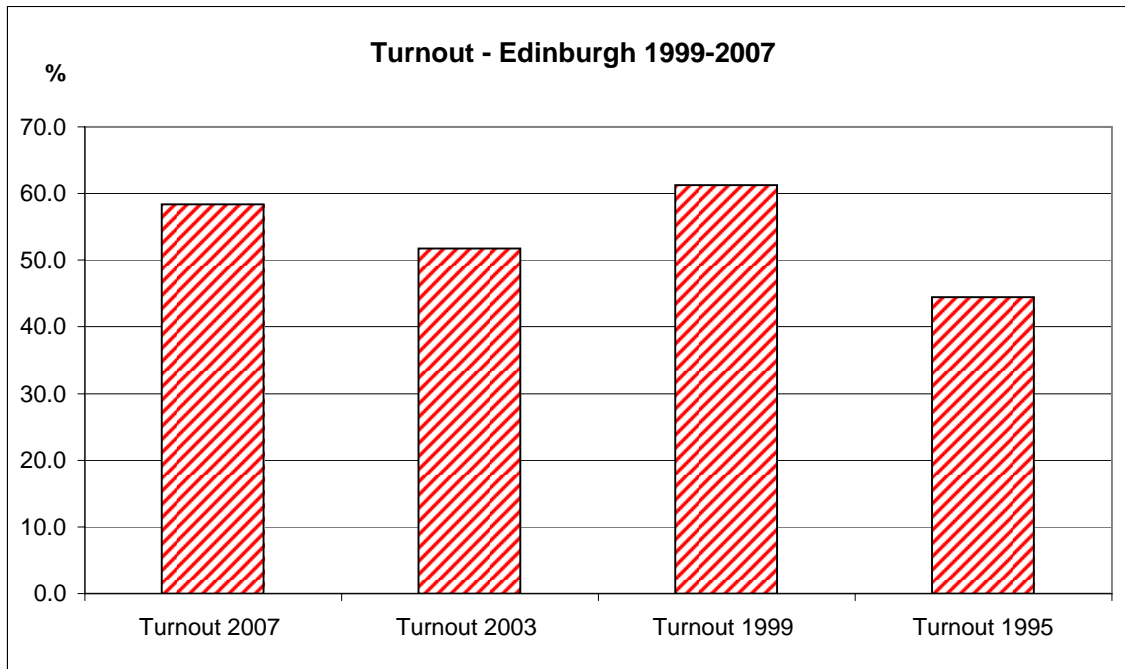

STATE OF THE COUNCIL

TURNOUT & SEATS

	%
Turnout 2007	58.3
Turnout 2003	51.8
Turnout 1999	61.3
Turnout 1995	44.5

Turnout By Ward

Ward	Turnout
Almond	63.3
Pentland Hills	61.5
Drum Brae/Gyle	60.1
Forth	53.4
Inverleith	64.4
Corstorphine/Murrayfield	66.0
Sighthill/Gorgie	49.5
Colinton/Fairmilehead	67.6
Fountainbridge/Craiglock	59.9
Meadows/Morningside	62.6
City Centre	50.8
Leith Walk	53.3
Leith	52.6
Craigtinny/Duddingston	60.6
Southside/Newington	57.5
Liberton/Gilmerton	55.3
Portobello/Craigmillar	54.5

Seats by Party

Total

Scottish Labour Party	15
Scottish National Party (SNP)	12
Scottish Green Party	3
Scottish Liberal Democrats	17
Scottish Conservative and Unionist	11
Grand Total	58