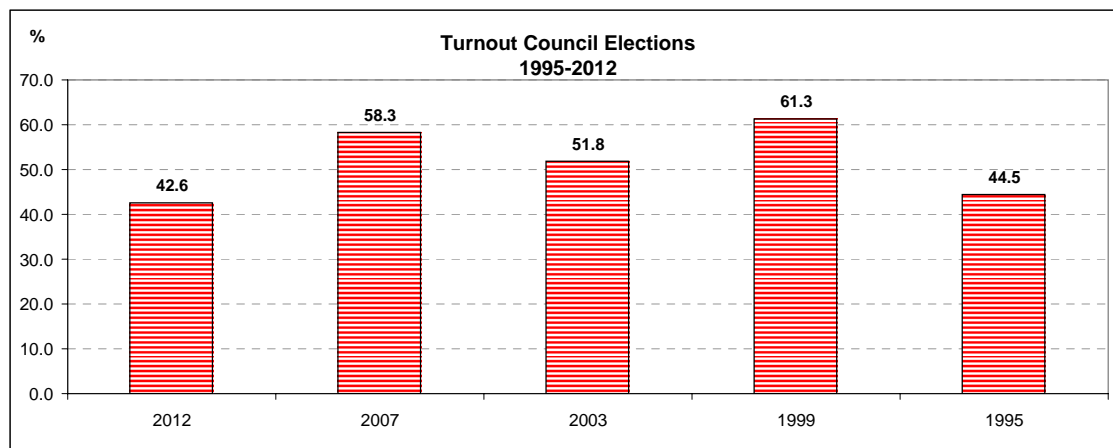

STATE OF THE COUNCIL SUMMARY

Electorate	331954
Votes cast	141552
Turnout	42.6%
Rejected Votes (2012)	1868
% of votes cast	1.3%
% of votes cast (2007)	1.3%

Seats	4 May	Pre Election	Change
Scottish Labour Party	20	15	5
Scottish National Party (SNP)	18	13	5
Scottish Conservative and Unionist	11	11	0
Scottish Green Party	6	3	3
Scottish Liberal Democrats	3	16	-13
Grand Total	58	58	0