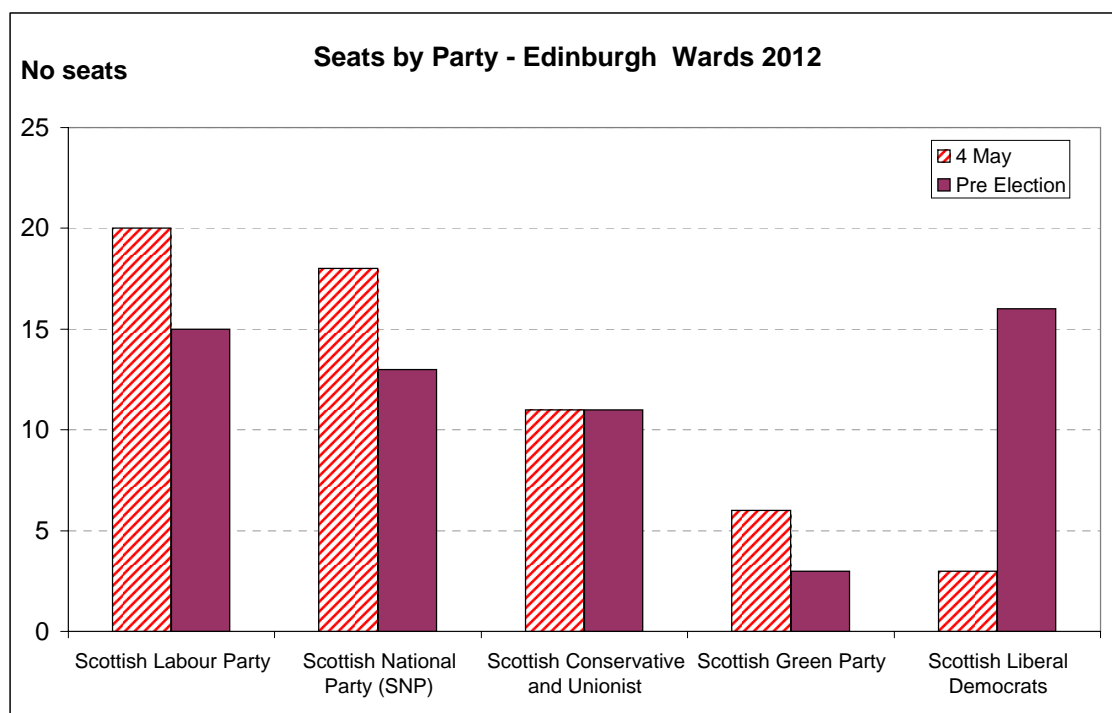

STATE OF THE COUNCIL SUMMARY

Electorate	331954
Votes cast	141552
Turnout	42.6%
Rejected Votes (2012)	1868
% of votes cast	1.3%
% of votes cast (2007)	1.3%

Seats	4 May	Pre Election	Change
Scottish Labour Party	20	15	5
Scottish National Party (SNP)	18	13	5
Scottish Conservative and Unionist	11	11	0
Scottish Green Party	6	3	3
Scottish Liberal Democrats	3	16	-13
Grand Total	58	58	0