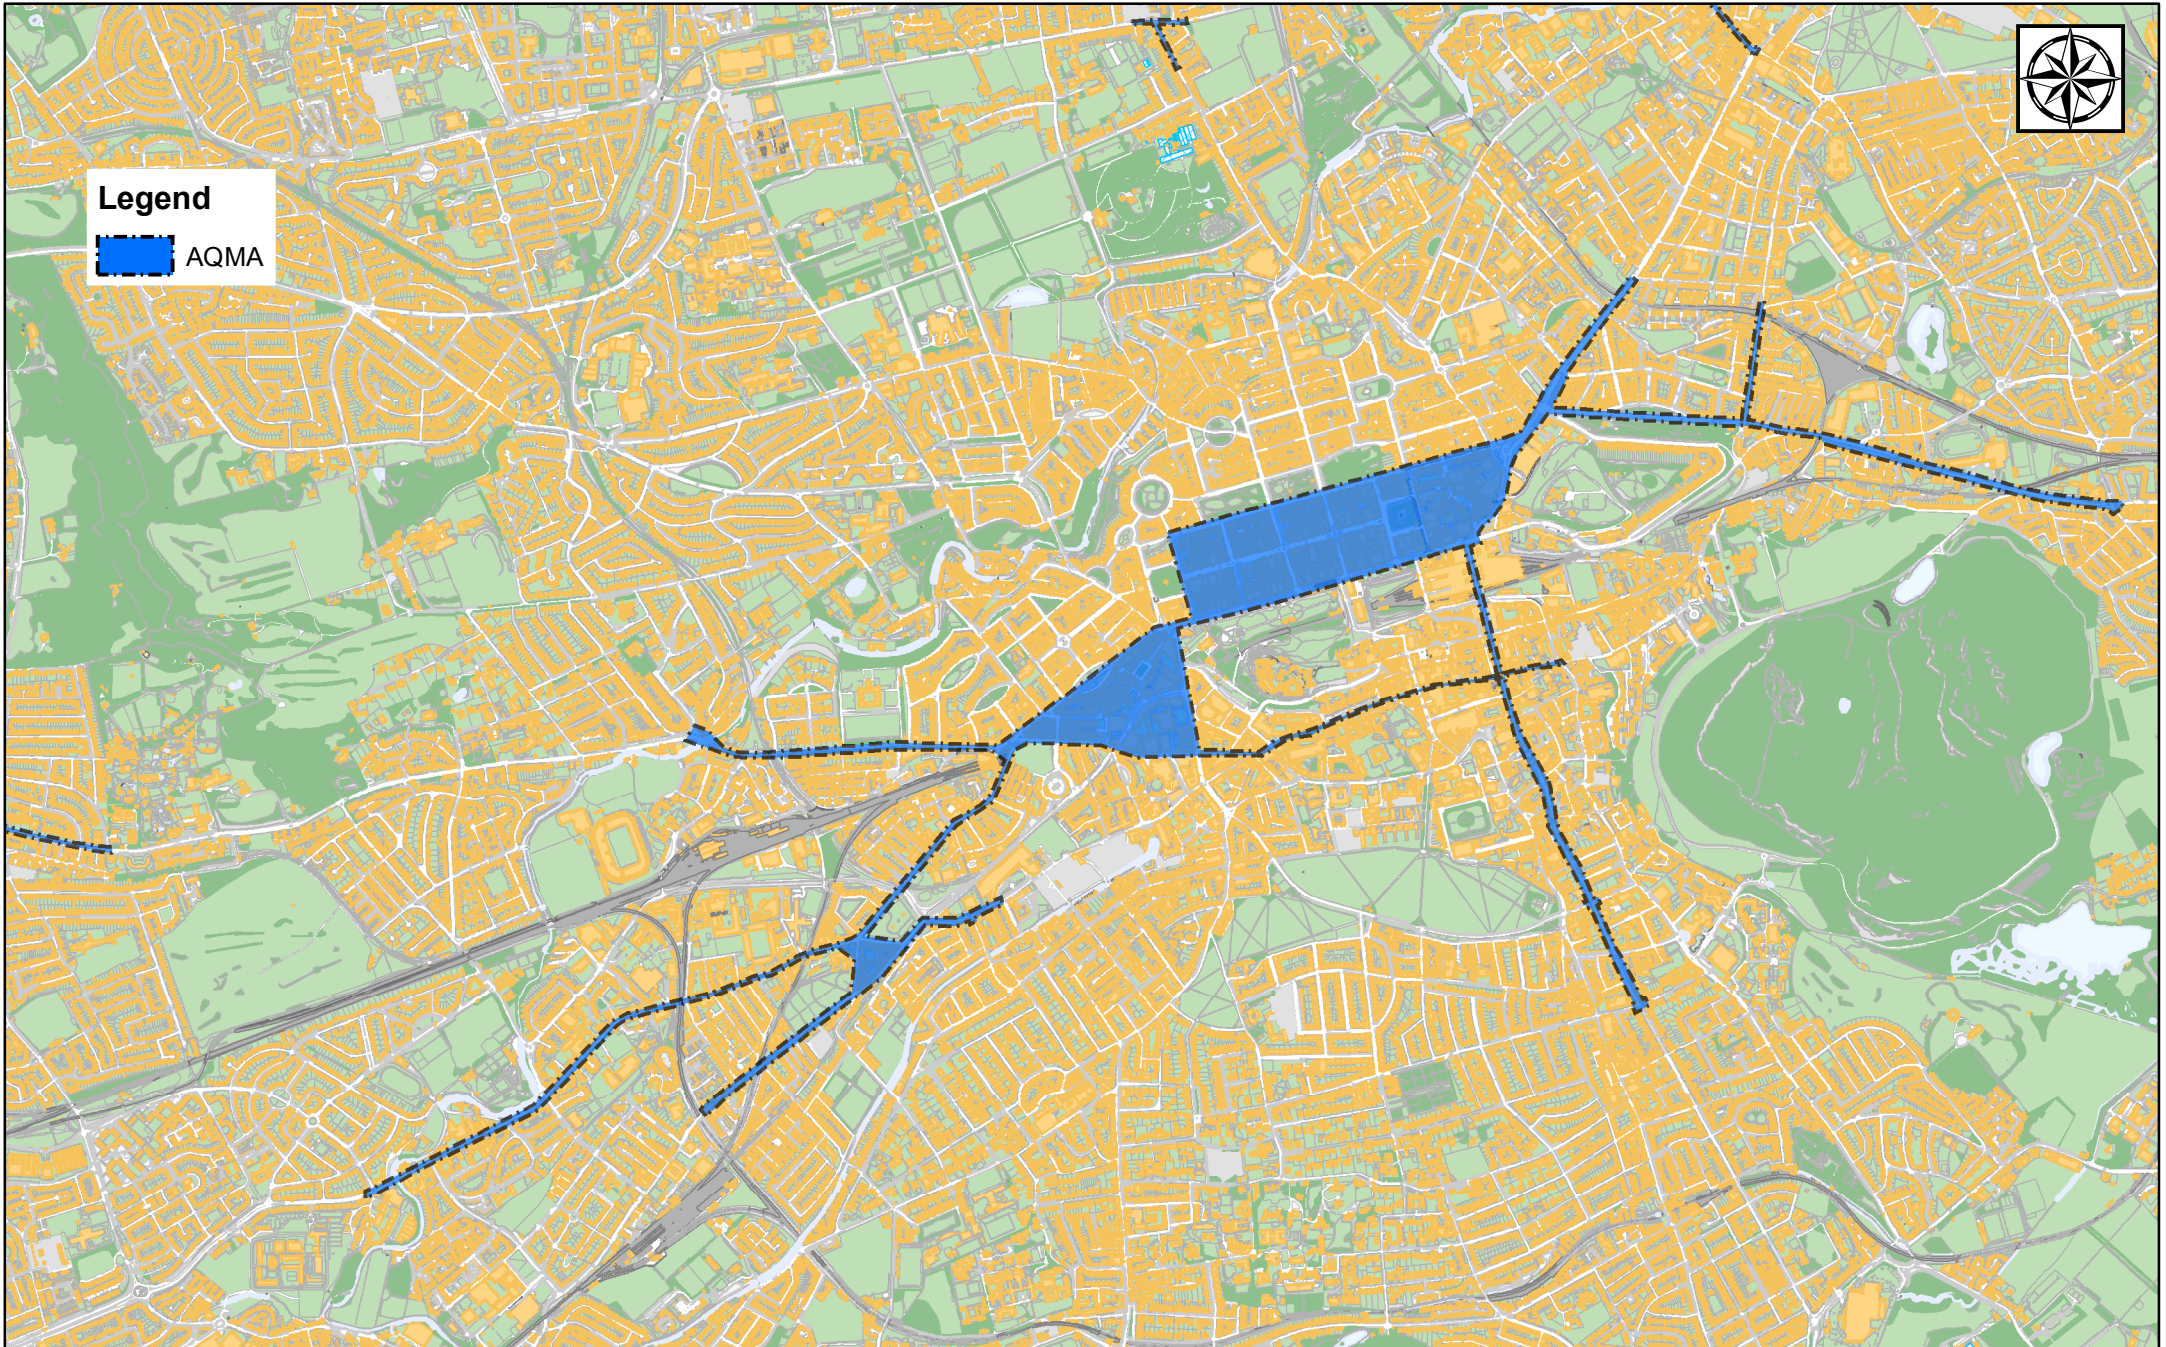

Central Air Quality Management Area

Reproduced by permission of Ordnance Survey on behalf of HMSO.
© Crown Copyright and database right 2015. All rights reserved.
Ordnance Survey Licence Number 100023420.

0 0.275 0.55 1.1 1.65 2.2
Kilometers