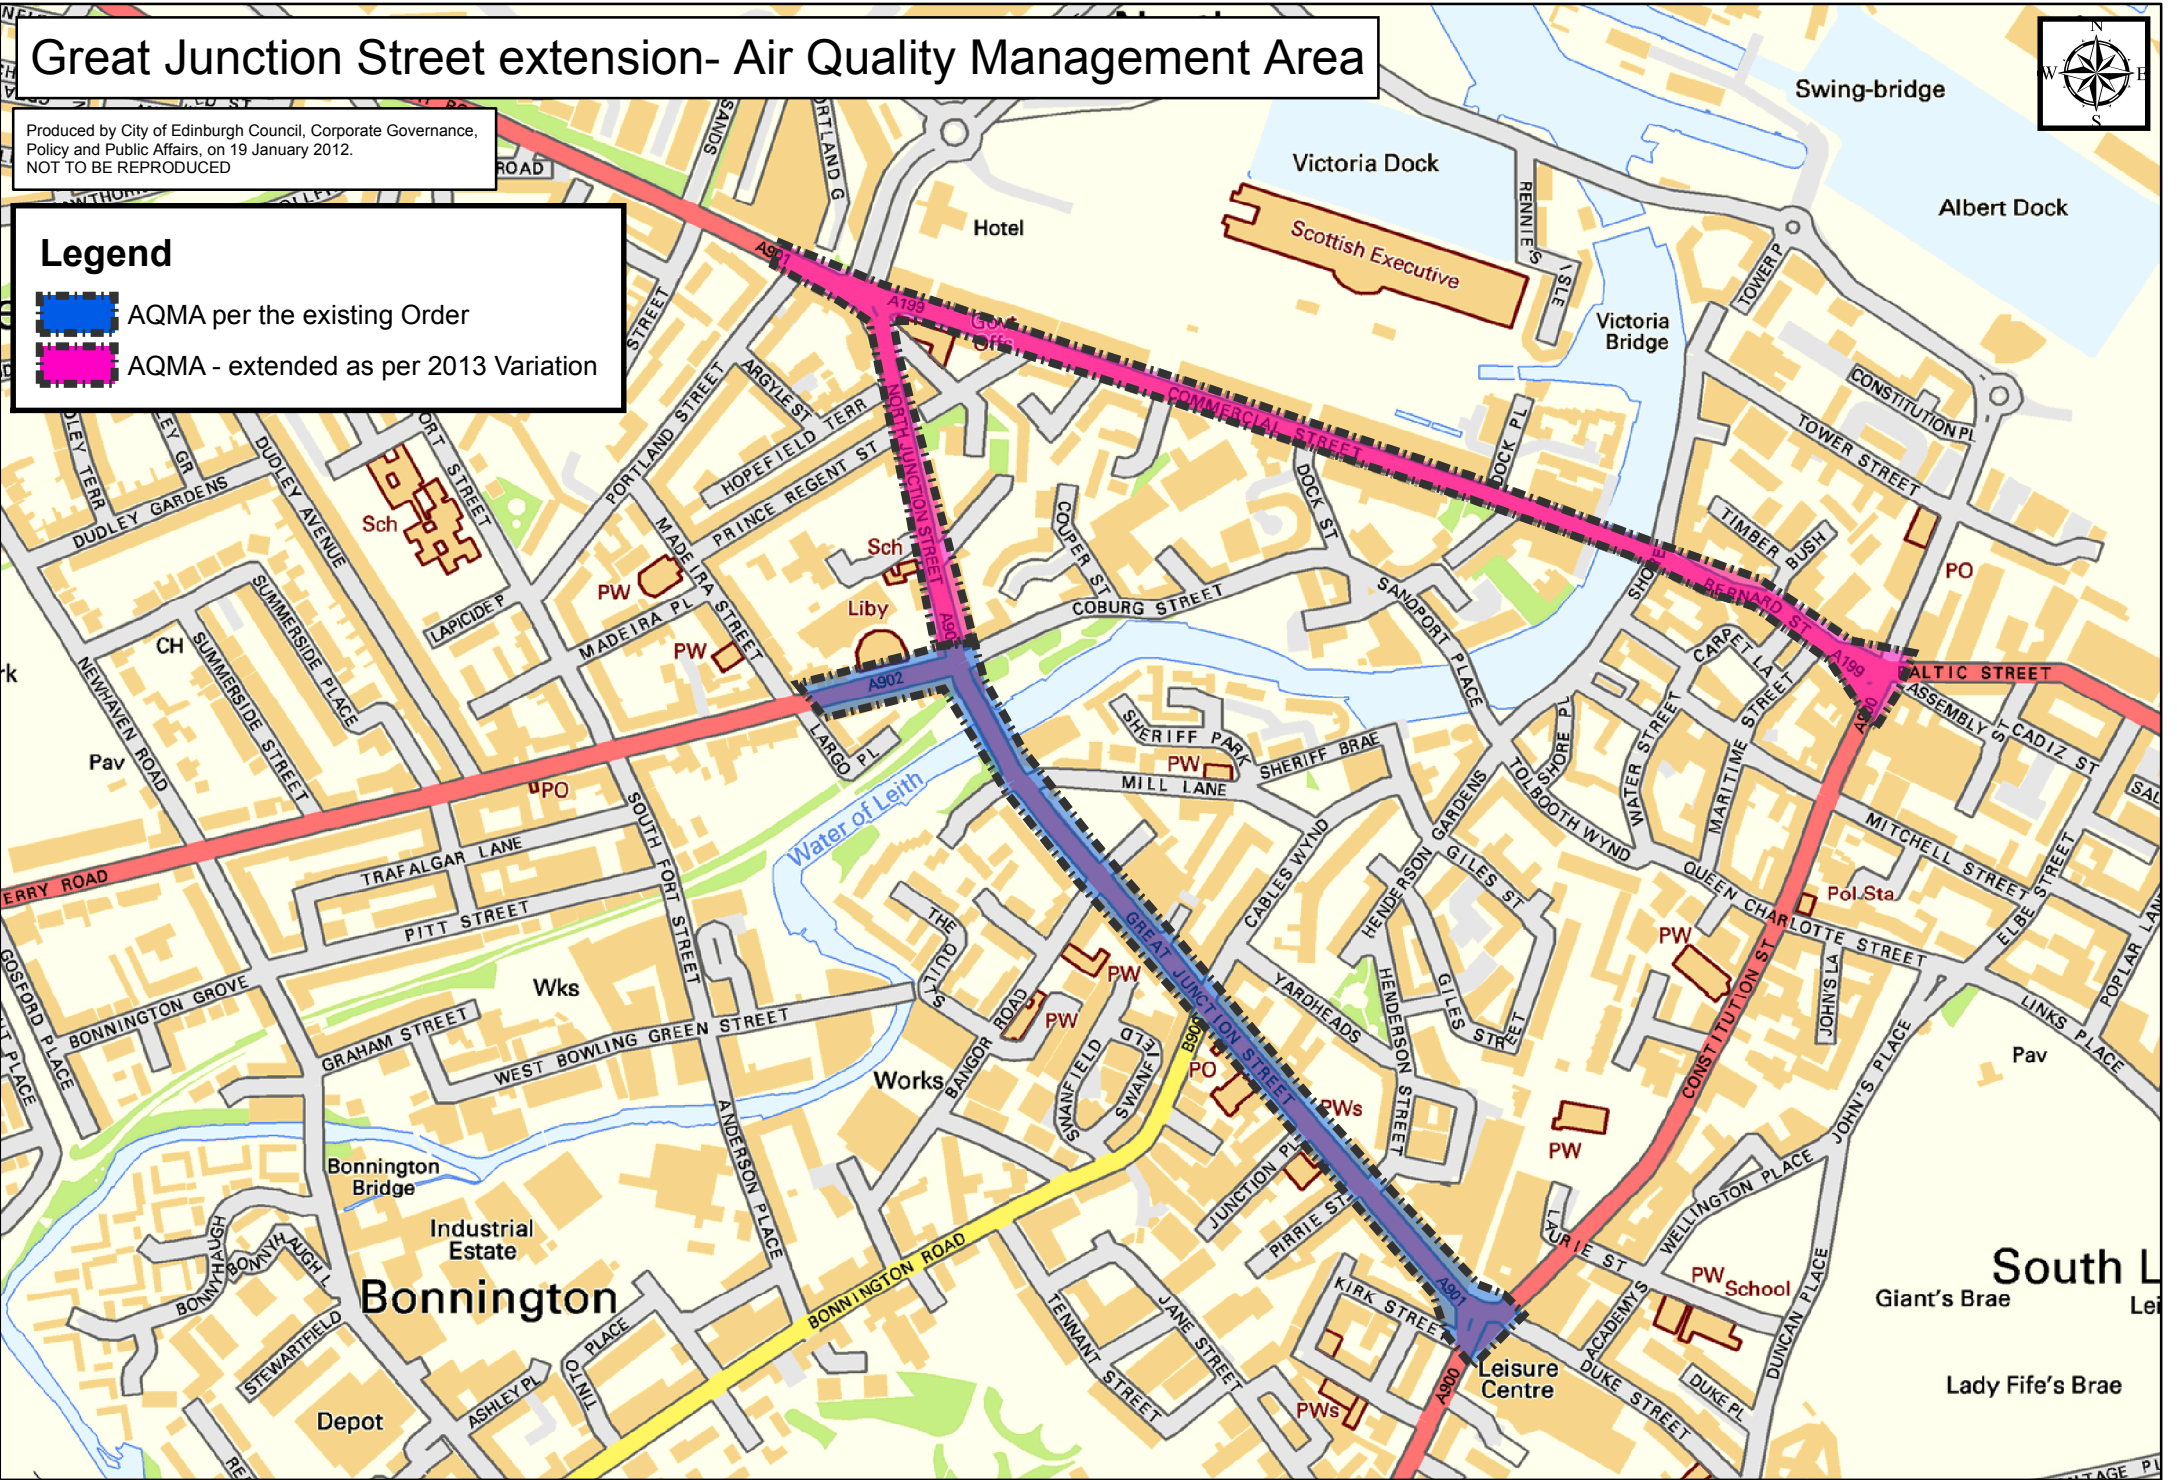

Great Junction Street extension- Air Quality Management Area

Produced by City of Edinburgh Council, Corporate Governance,
Policy and Public Affairs, on 19 January 2012.
NOT TO BE REPRODUCED

Legend

- AQMA per the existing Order
- AQMA - extended as per 2013 Variation