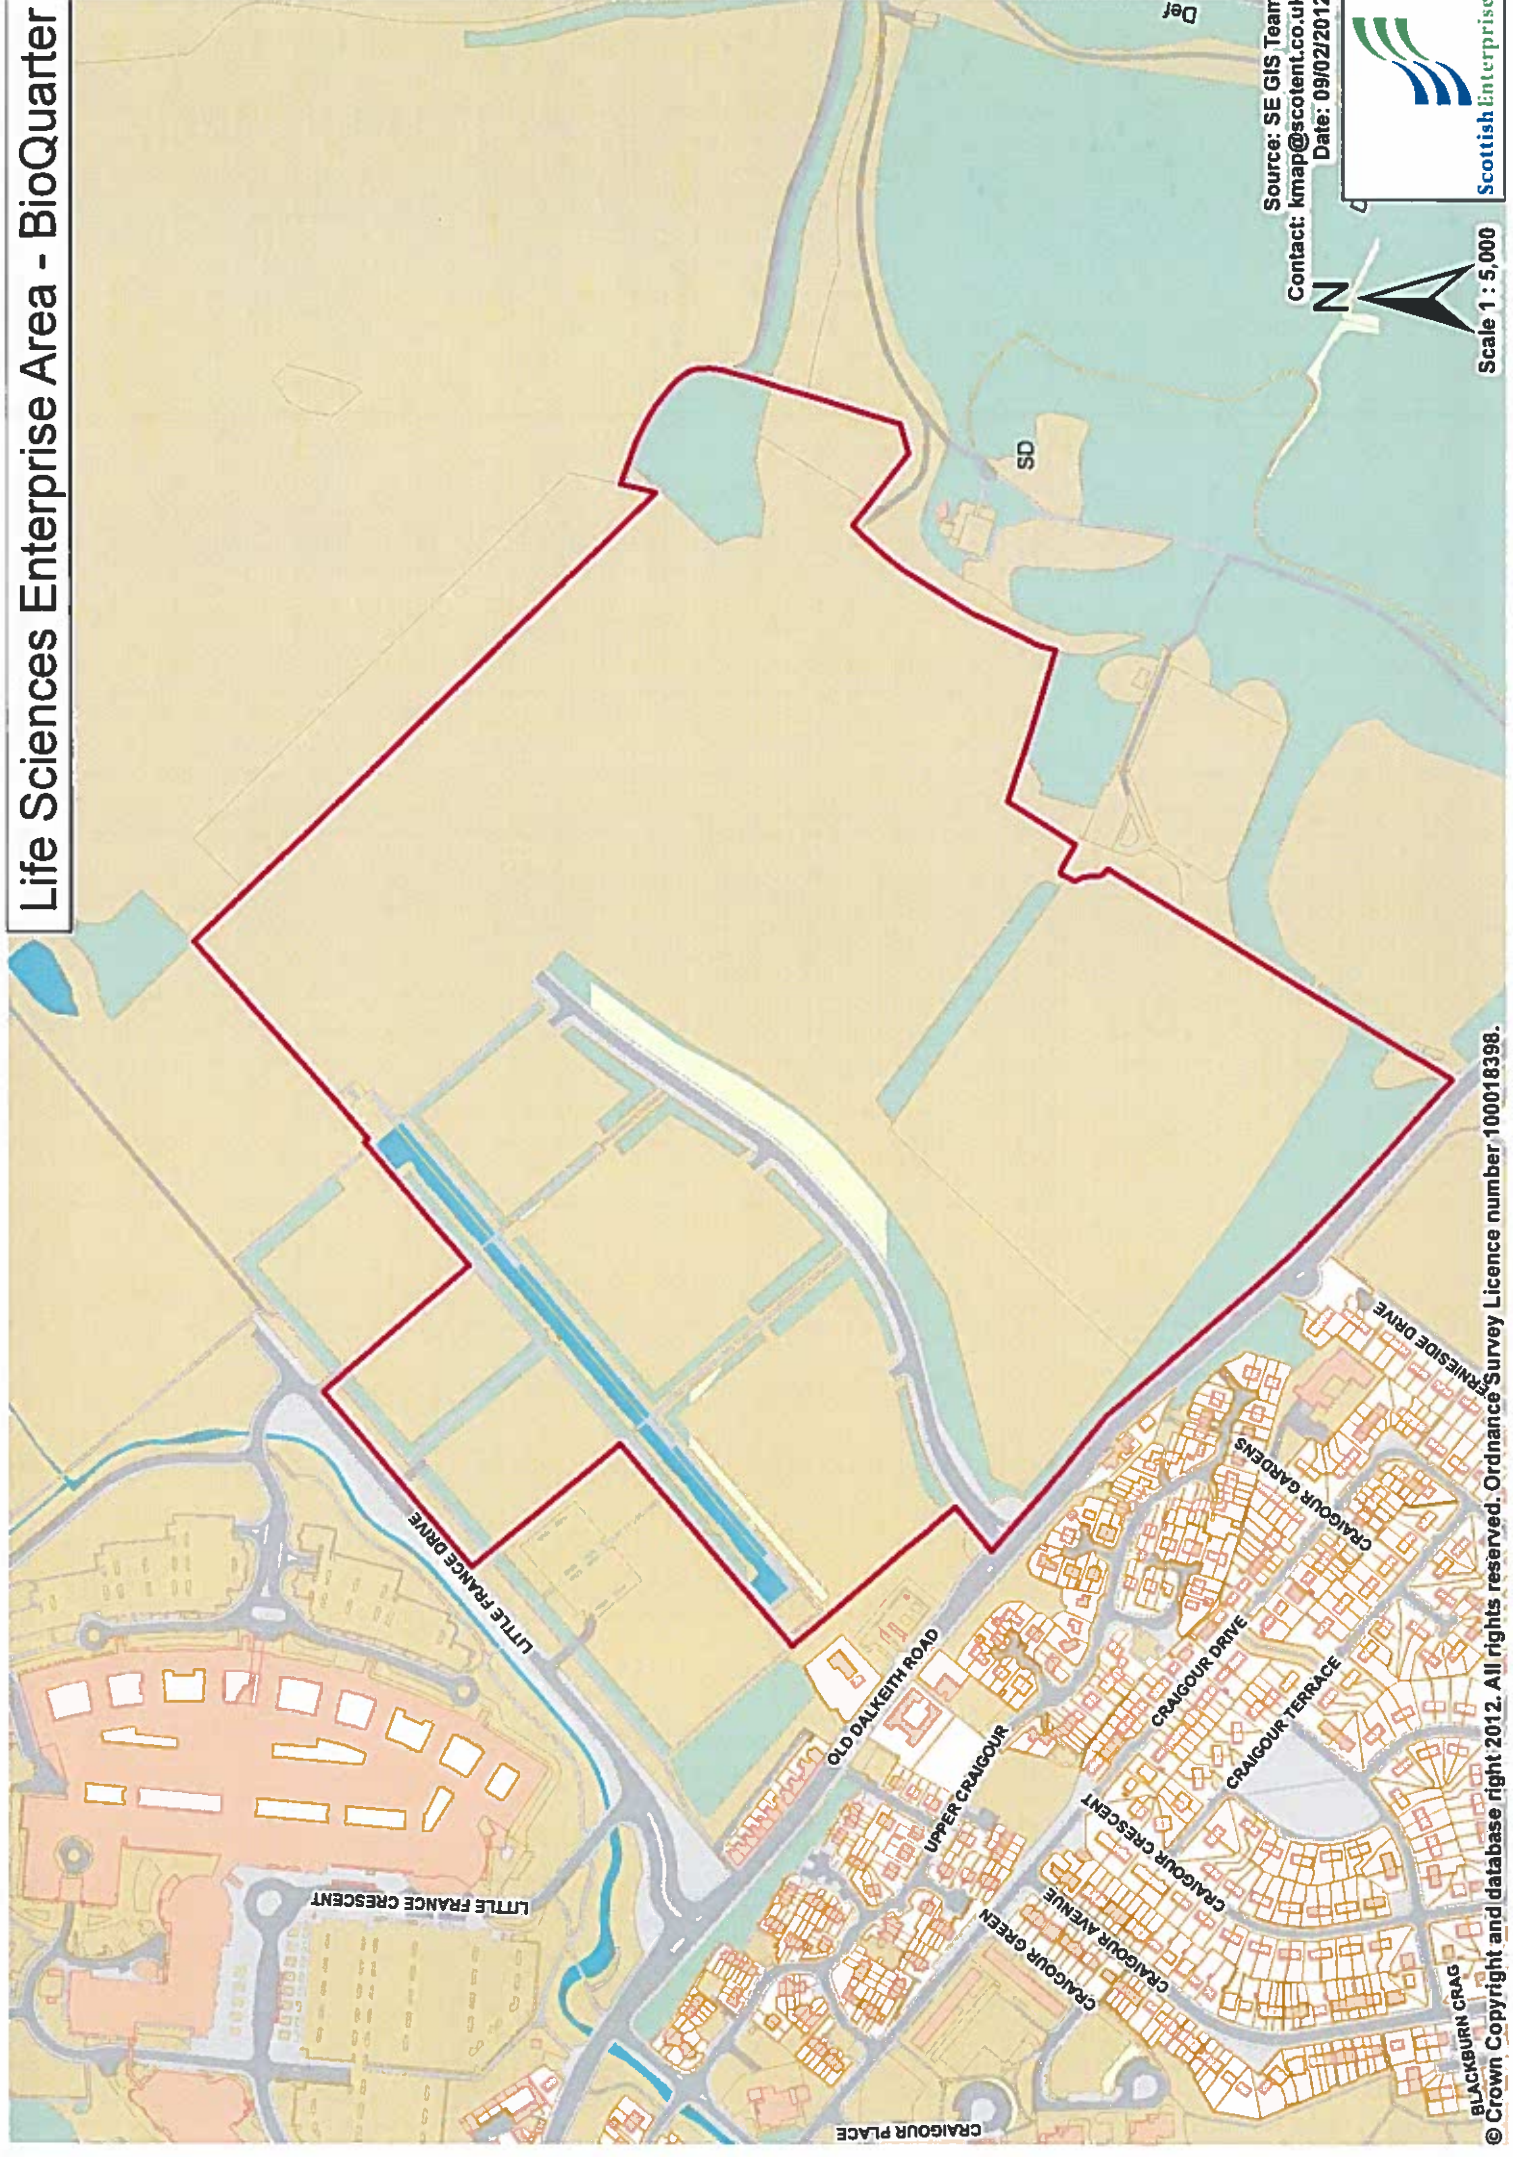

# Low Carbon / Renewables East Enterprise Area - Leith, Edinburgh

Source: SE GIS Team  
Contact: kmap@scotnet.co.uk  
Date: 09/02/2012

Scale 1 : 15,000

# Life Sciences Enterprise Area - BioQuarter

Source: SE GIS Team  
Contact: kmap@scotnet.co.uk  
Date: 09/02/2012

Scale 1 : 5,000