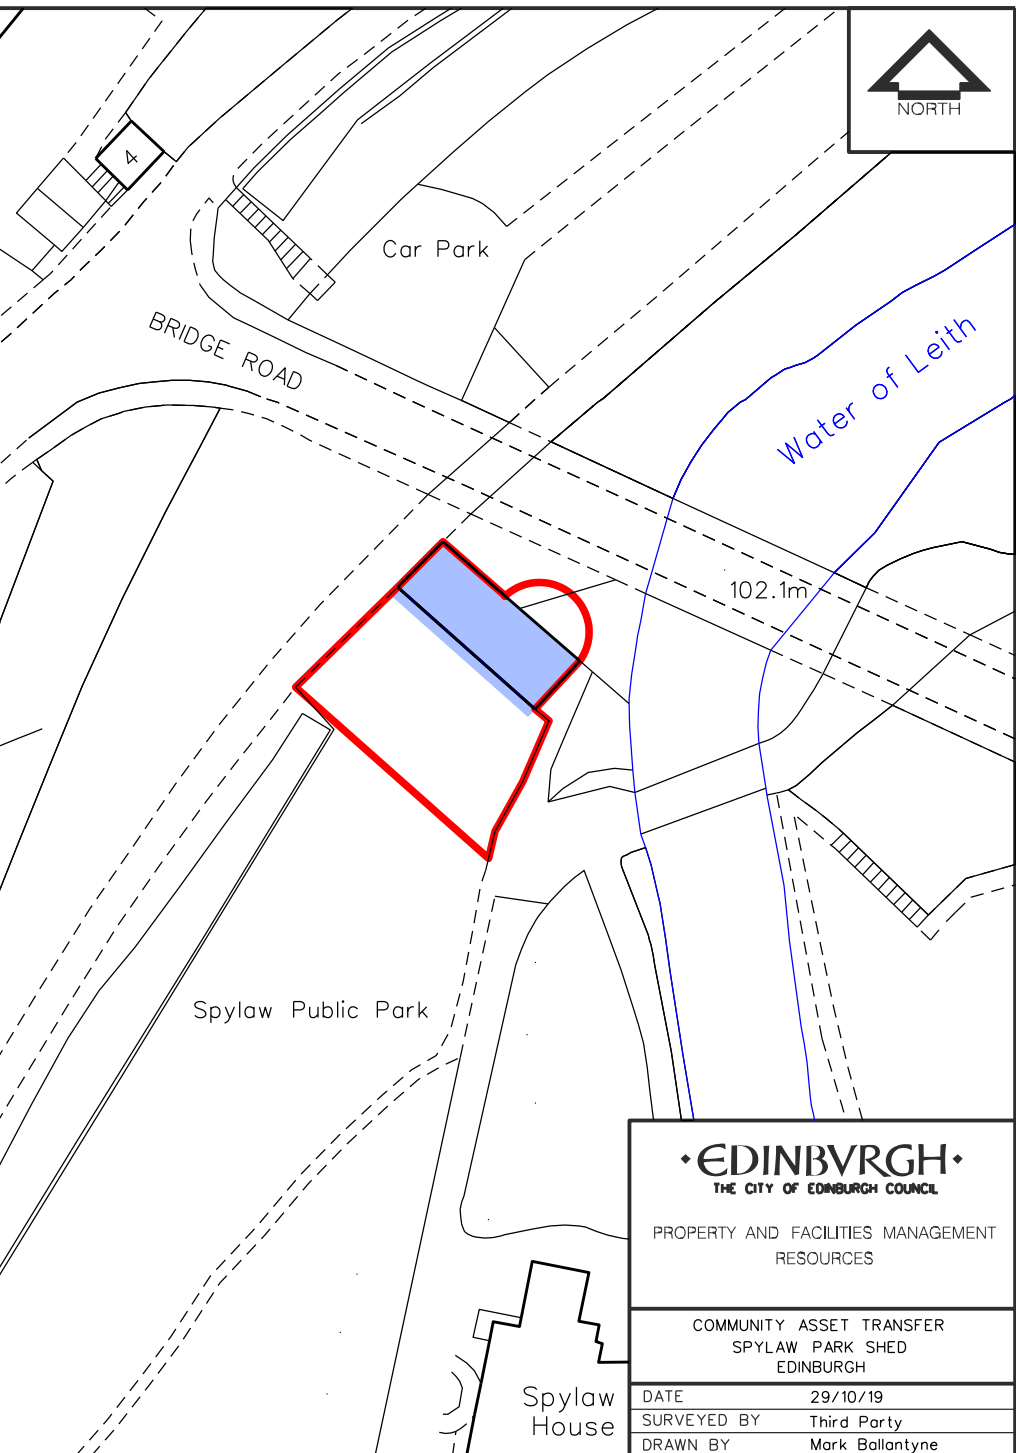

LOCATION PLAN

SCALE 1:1250

SITE PLAN

SCALE 1:500

EDINBURGH THE CITY OF EDINBURGH COUNCIL	
PROPERTY AND FACILITIES MANAGEMENT RESOURCES	
COMMUNITY ASSET TRANSFER SPYLAW PARK SHED EDINBURGH	
DATE	29/10/19
SURVEYED BY	Third Party
DRAWN BY	Mark Ballantyne
SCALE	1:500 @ A3 SIZE
NEG. NO.	A3/2190