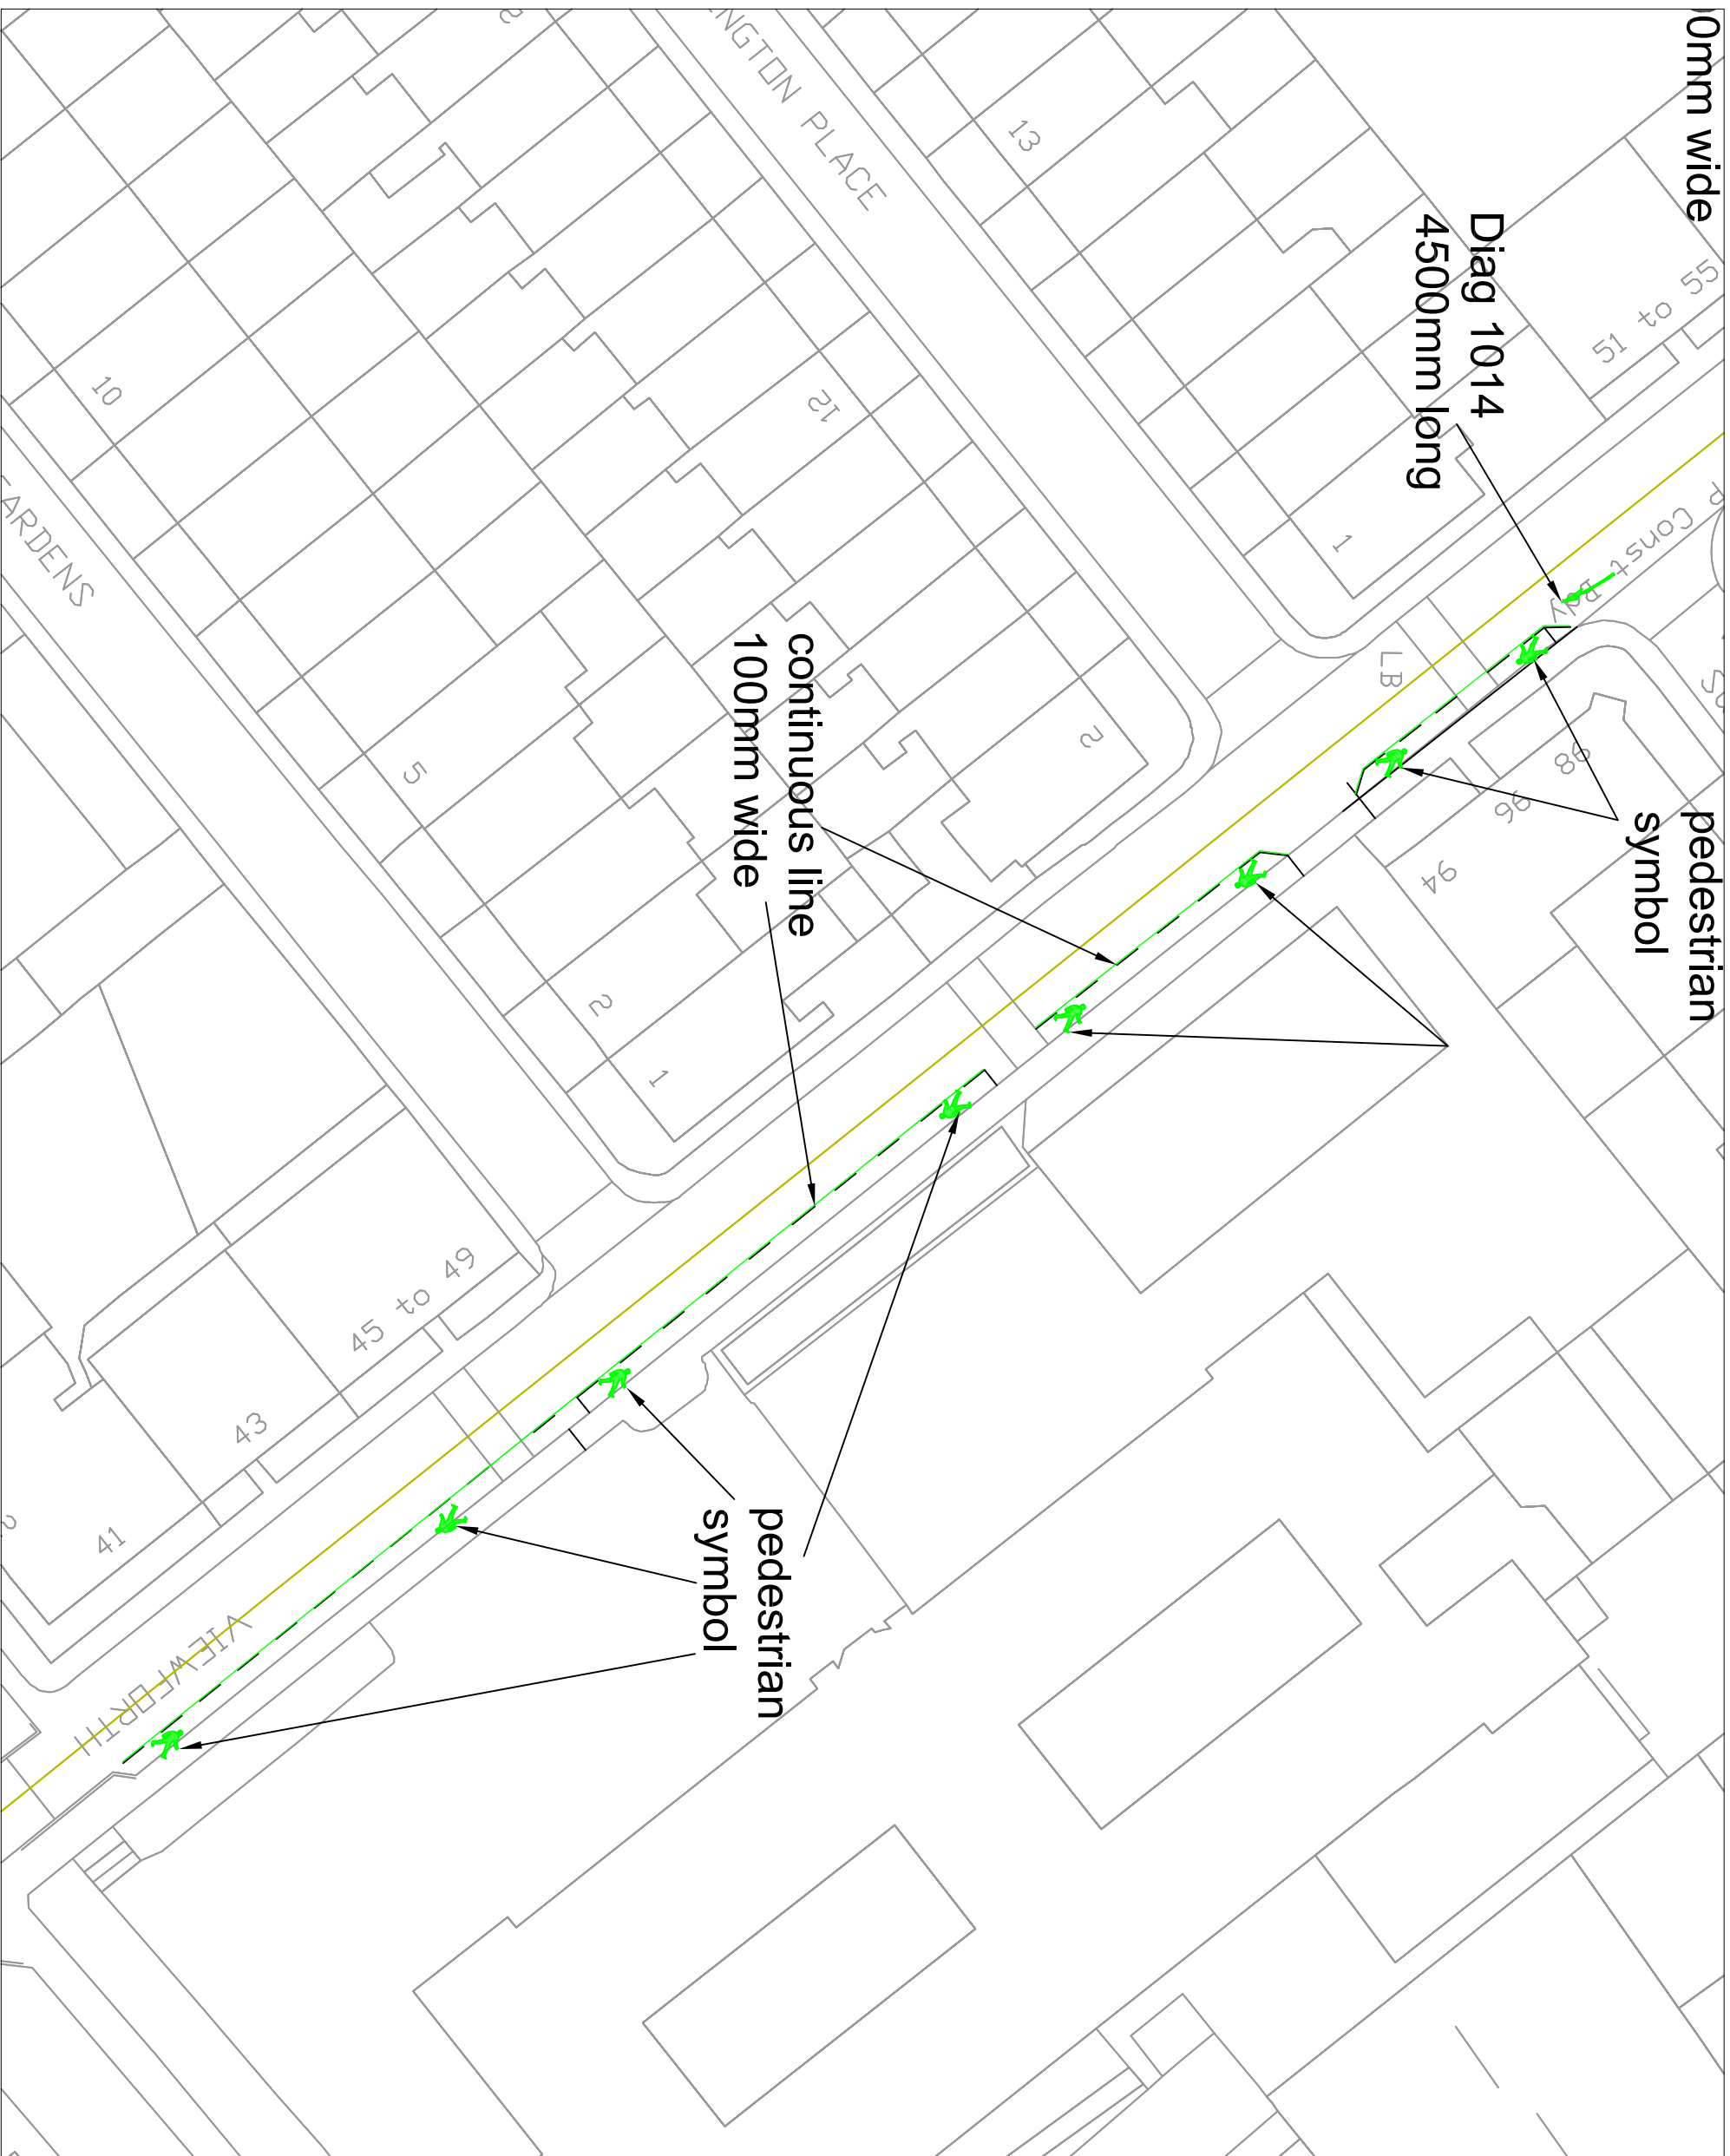

10mm wide

Diag 1014  
4500mm long

pedestrian  
symbol

continuous line  
100mm wide

pedestrian  
symbol

REV	DETAILS	BY	DATE	CHECK

**EDINBURGH**

THE CITY OF EDINBURGH COUNCIL

The City of Edinburgh Council  
 Waverley Court  
 4 East Market Street  
 Edinburgh, EH1 8BG  
 Telephone: 0131 220 2000

SPACES FOR PEOPLE

Widened Footway  
 Boroughmuir High School

Date: 11/2/20  
 Scale: 1:500  
 Job No.      Drawn by: RFP  
 Checked by: S. Skelton