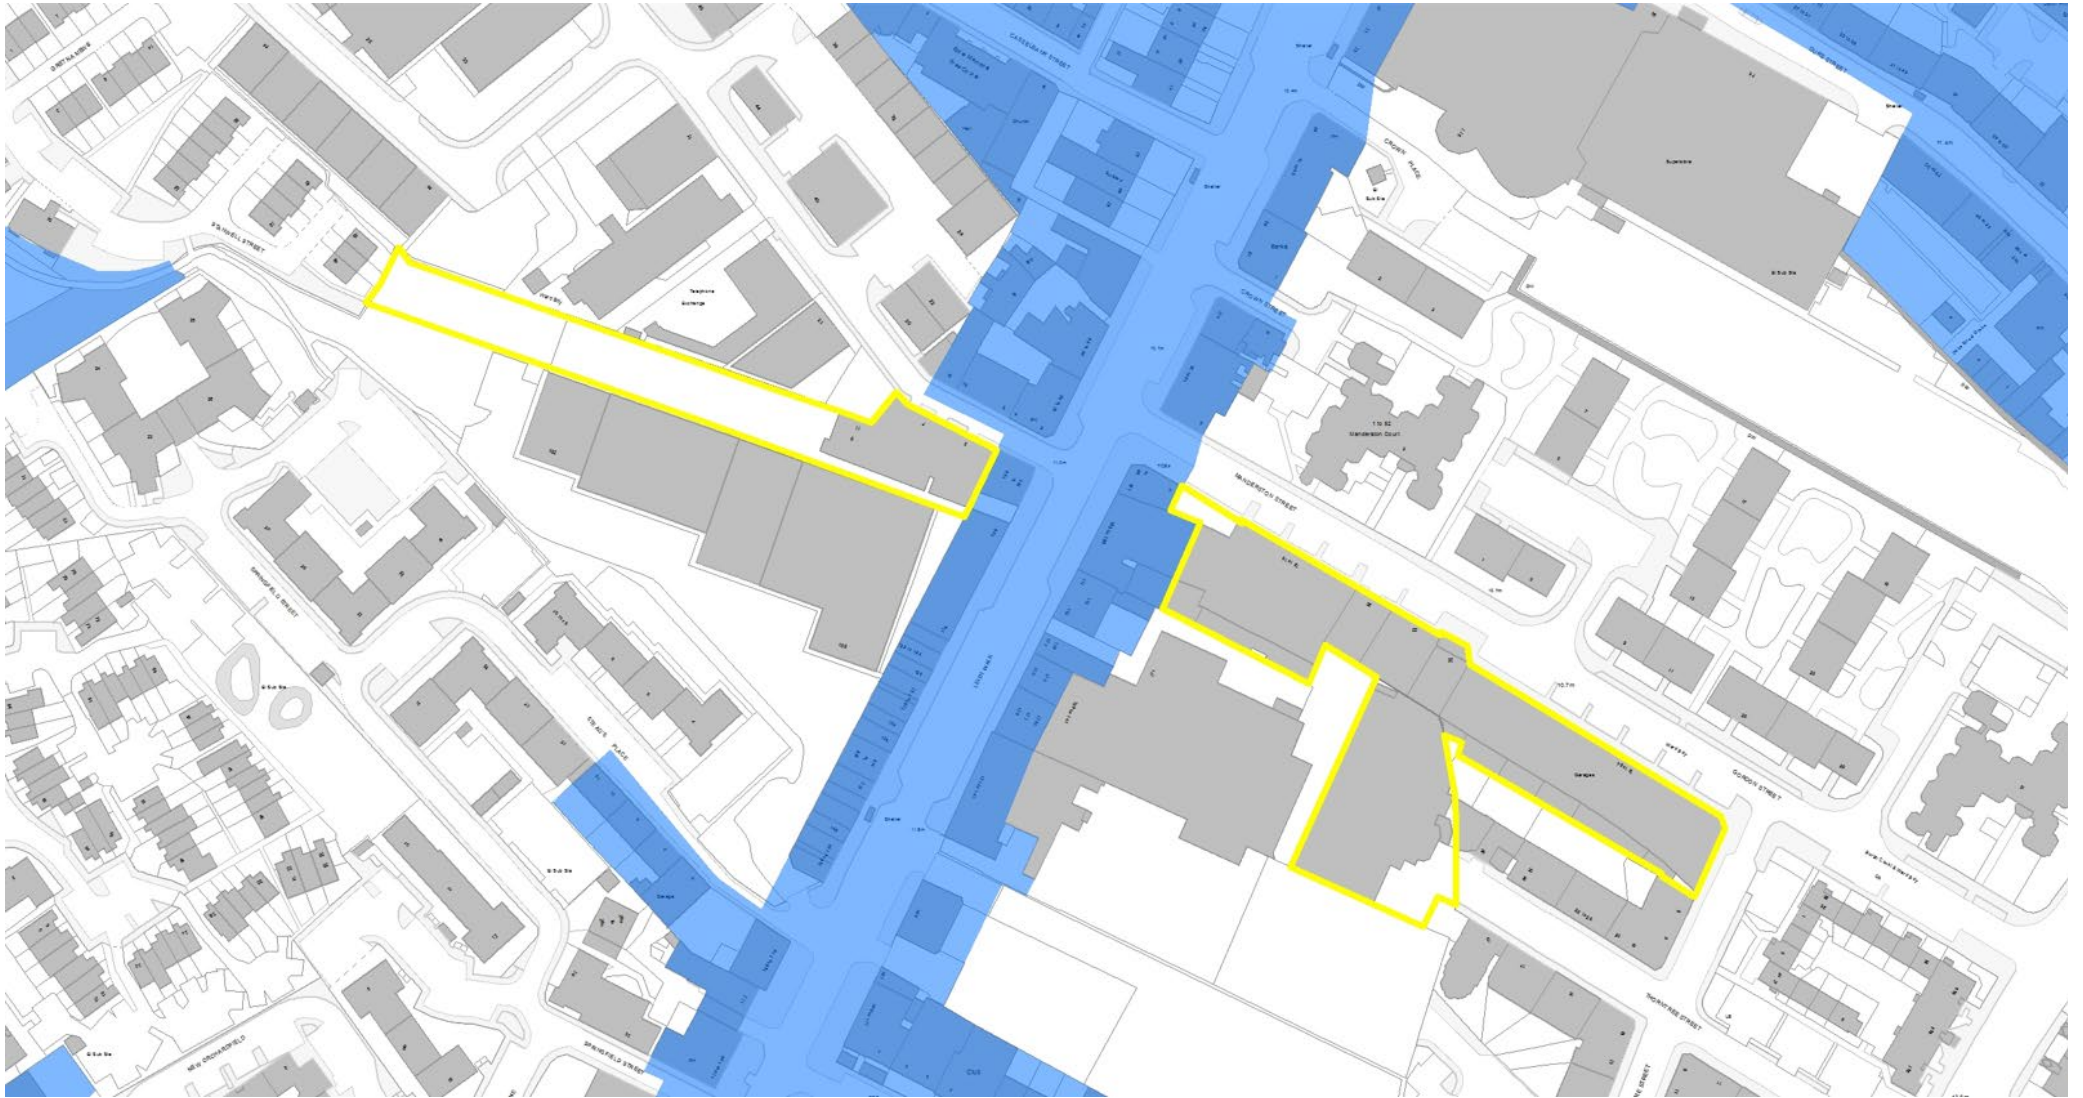

PLAN SHOWING EXTENSION TO LEITH CONSERVATION AREA

Existing Leith Conservation Area shown in blue.

Extension outlined in yellow.