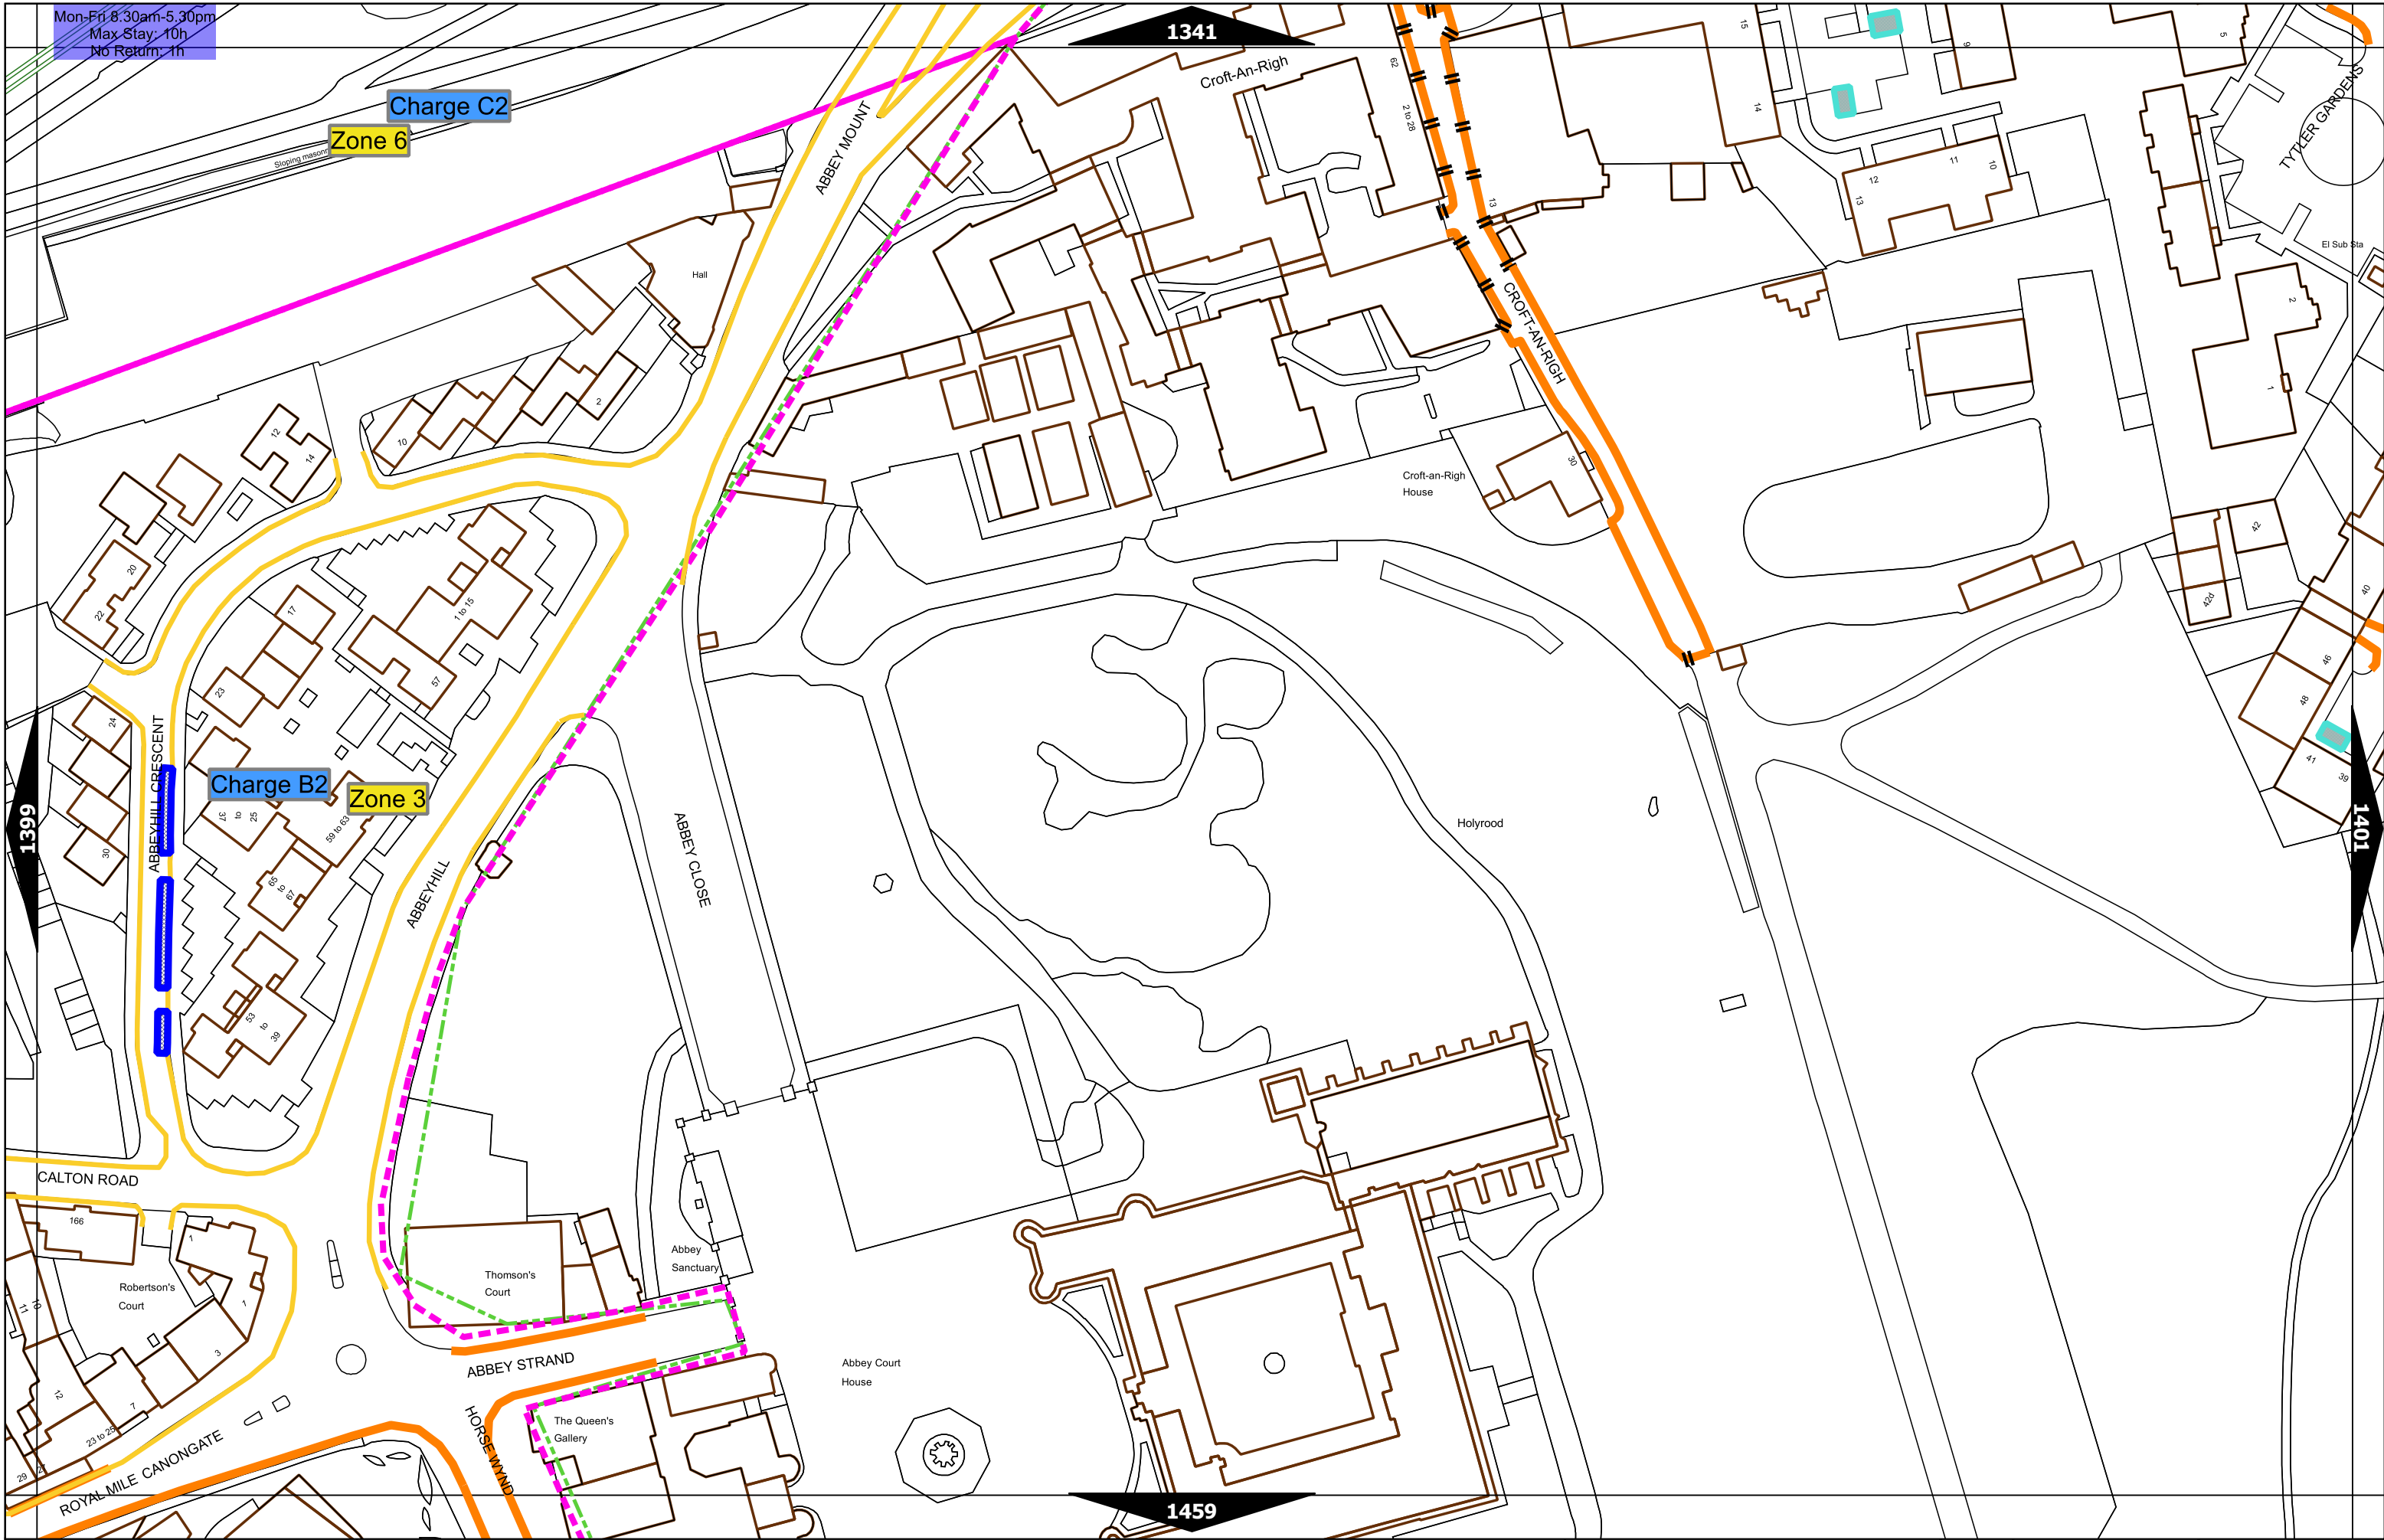

Scale at A3	1:1000
Effective Date	12-Aug-2019
Map Tile	1283
Revision	2
Status	CONFIRMED

Scale at A3	1:1000
Effective Date	25-Apr-2020
Map Tile	1284
Revision	2
Status	CONFIRMED

Scale at A3	1:1000
Effective Date	15-Oct-2018
Map Tile	1285
Revision	1
Status	CONFIRMED

Scale at A3	1:1000
Effective Date	15-Oct-2018
Map Tile	1343
Revision	1
Status	CONFIRMED

Scale at A3	1:1000
Effective Date	07-Oct-2019
Map Tile	1344
Revision	2
Status	CONFIRMED

Scale at A3	1:1000
Effective Date	15-Oct-2018
Map Tile	1345
Revision	1
Status	CONFIRMED

Mon-Fri 8.30am-5.30pm  
 Max Stay: 10h  
 No Return: 1h

Scale at A3	1:1000
Effective Date	20-Jun-2022
Map Tile	1400
Revision	3
Status	CONFIRMED

Scale at A3	1:1000
Effective Date	15-Oct-2018
Map Tile	1401
Revision	1
Status	CONFIRMED

Scale at A3	1:1000
Effective Date	15-Oct-2018
Map Tile	1402
Revision	1
Status	CONFIRMED

Scale at A3	1:1000
Effective Date	24-Oct-2022
Map Tile	1403
Revision	3
Status	CONFIRMED

Scale at A3	1:1000
Effective Date	07-Oct-2019
Map Tile	1404
Revision	2
Status	CONFIRMED