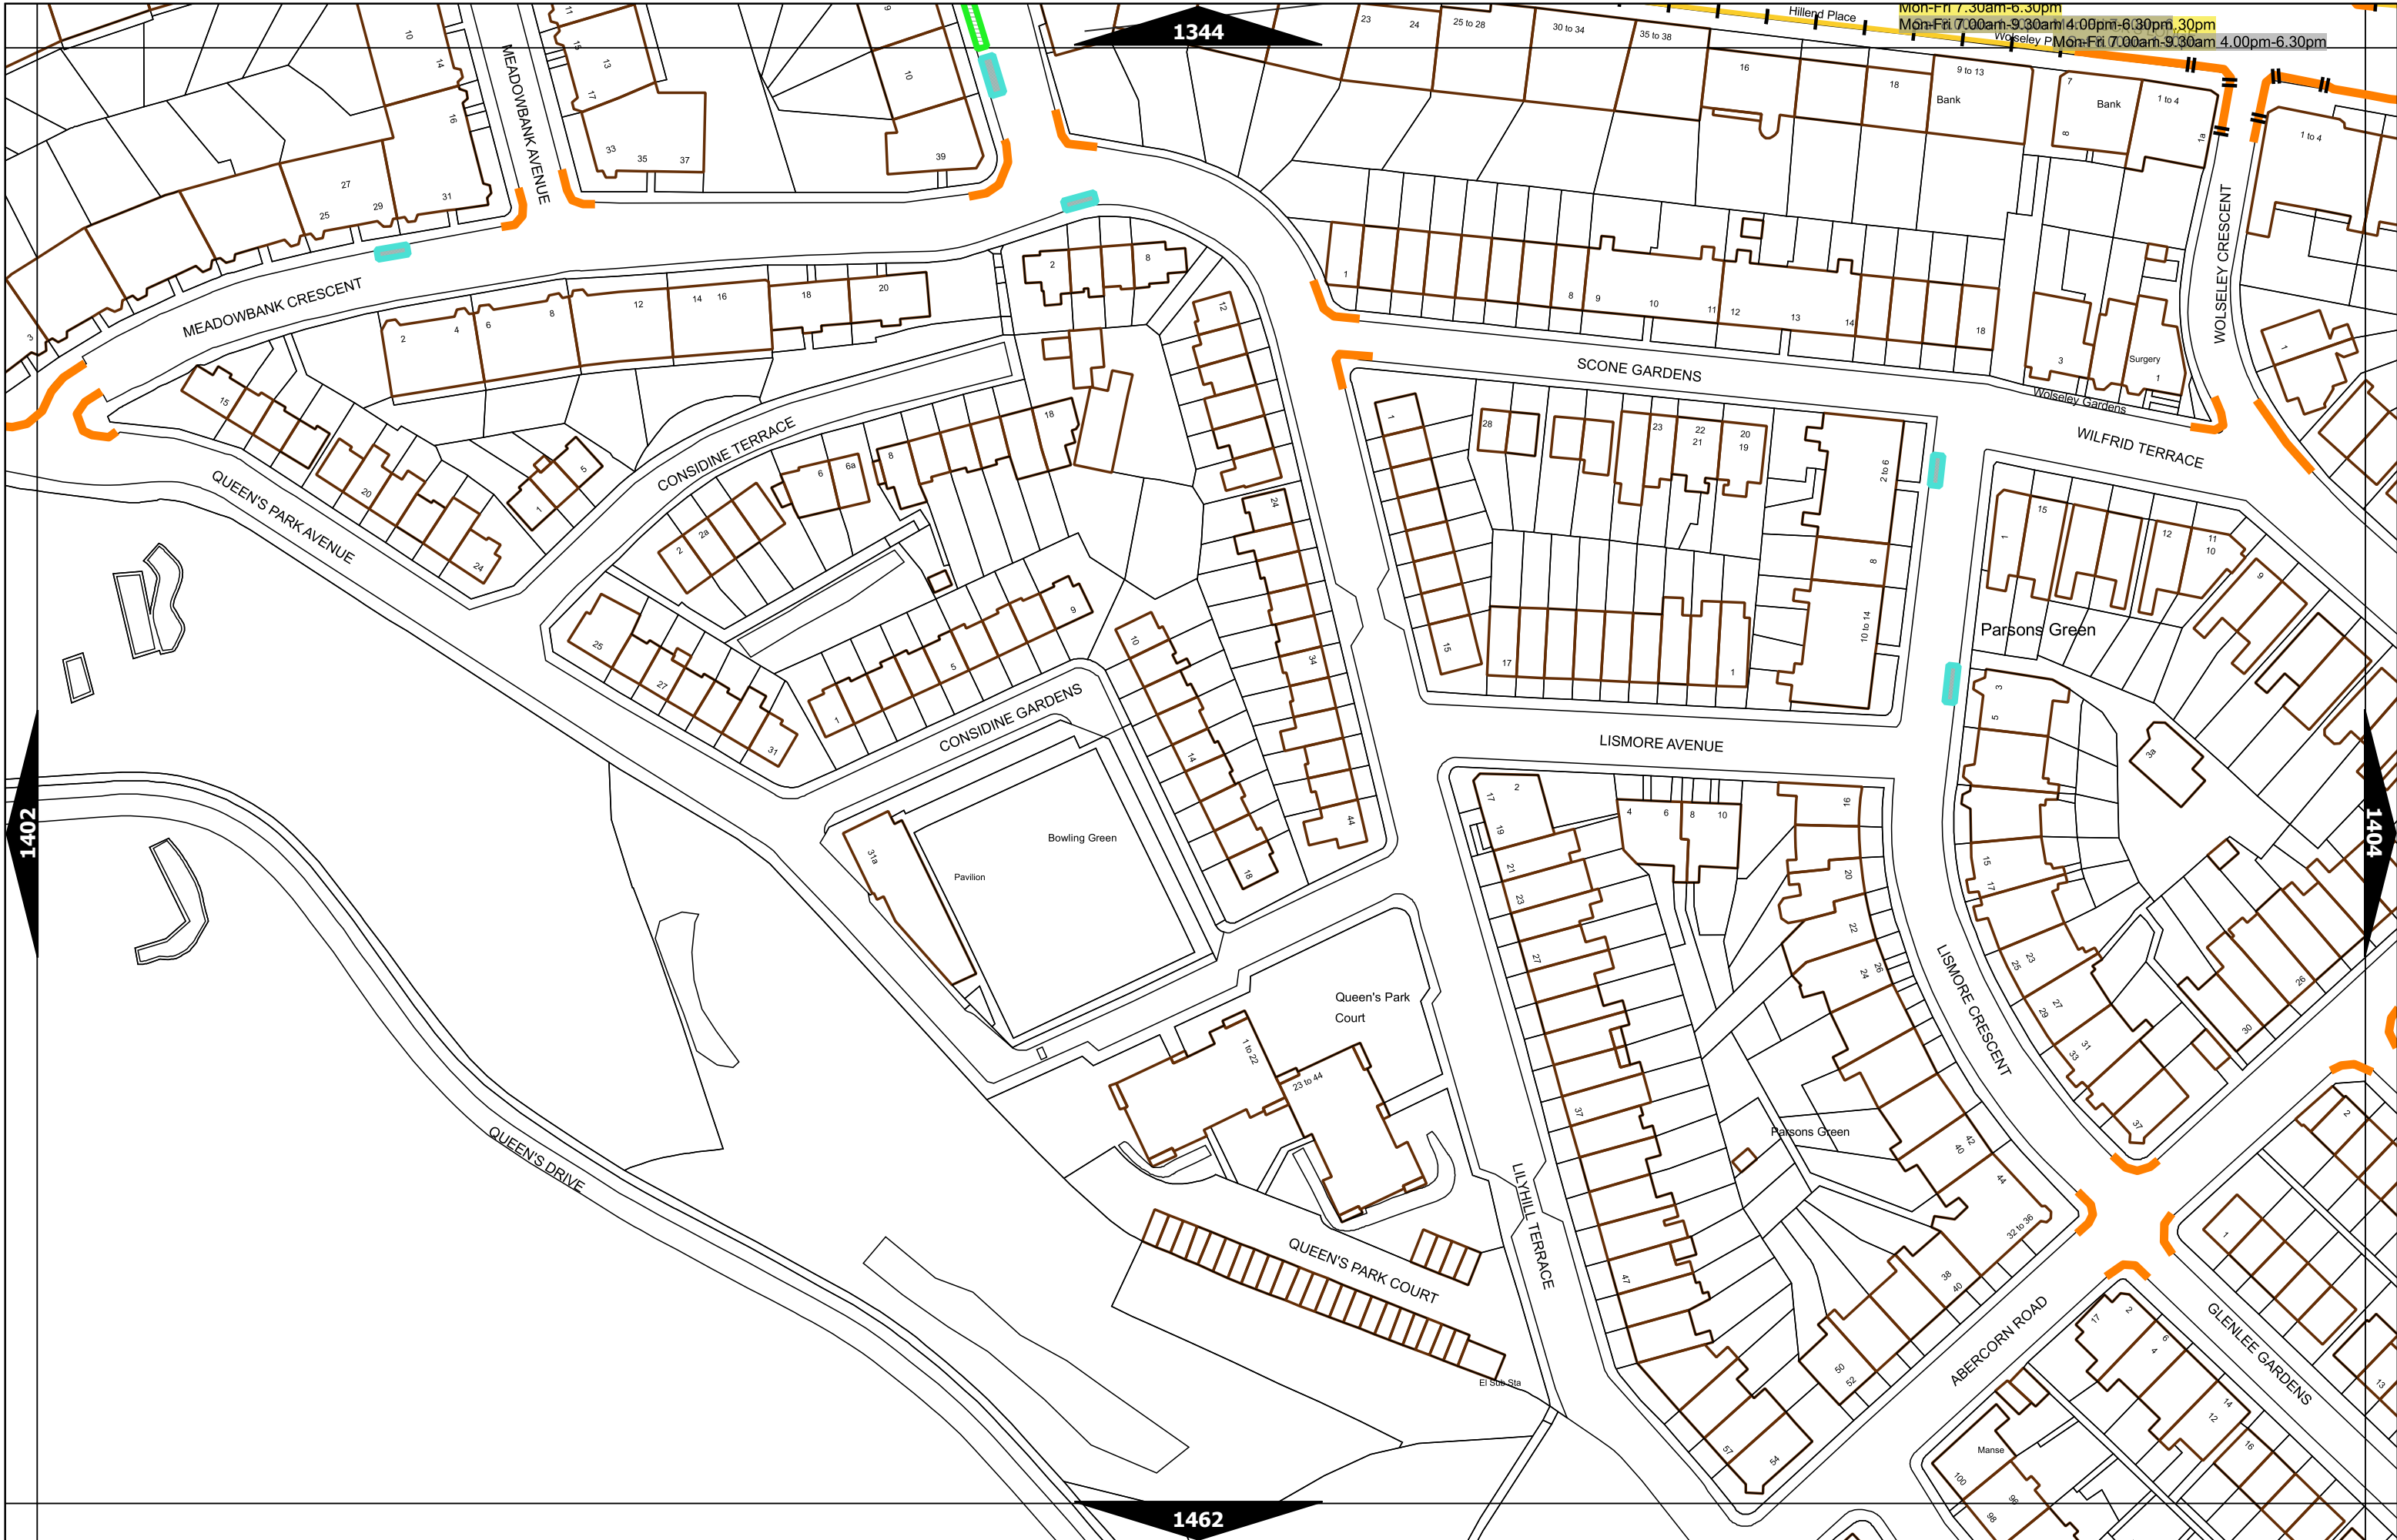

Scale at A3	1:1000
Effective Date	15-Oct-2018
Map Tile	1343
Revision	1
Status	CONFIRMED

Scale at A3	1:1000
Effective Date	07-Oct-2019
Map Tile	1344
Revision	2
Status	CONFIRMED

Scale at A3	1:1000
Effective Date	15-Oct-2018
Map Tile	1345
Revision	1
Status	CONFIRMED

Mon-Fri 8.30am-5.30pm  
 Max Stay: 10h  
 No Return: 1h

Scale at A3	1:1000
Effective Date	20-Jun-2022
Map Tile	1400
Revision	3
Status	CONFIRMED

Scale at A3	1:1000
Effective Date	15-Oct-2018
Map Tile	1401
Revision	1
Status	CONFIRMED

Scale at A3	1:1000
Effective Date	15-Oct-2018
Map Tile	1402
Revision	1
Status	CONFIRMED

Scale at A3	1:1000
Effective Date	24-Oct-2022
Map Tile	1403
Revision	3
Status	CONFIRMED

Scale at A3	1:1000
Effective Date	07-Oct-2019
Map Tile	1404
Revision	2
Status	CONFIRMED