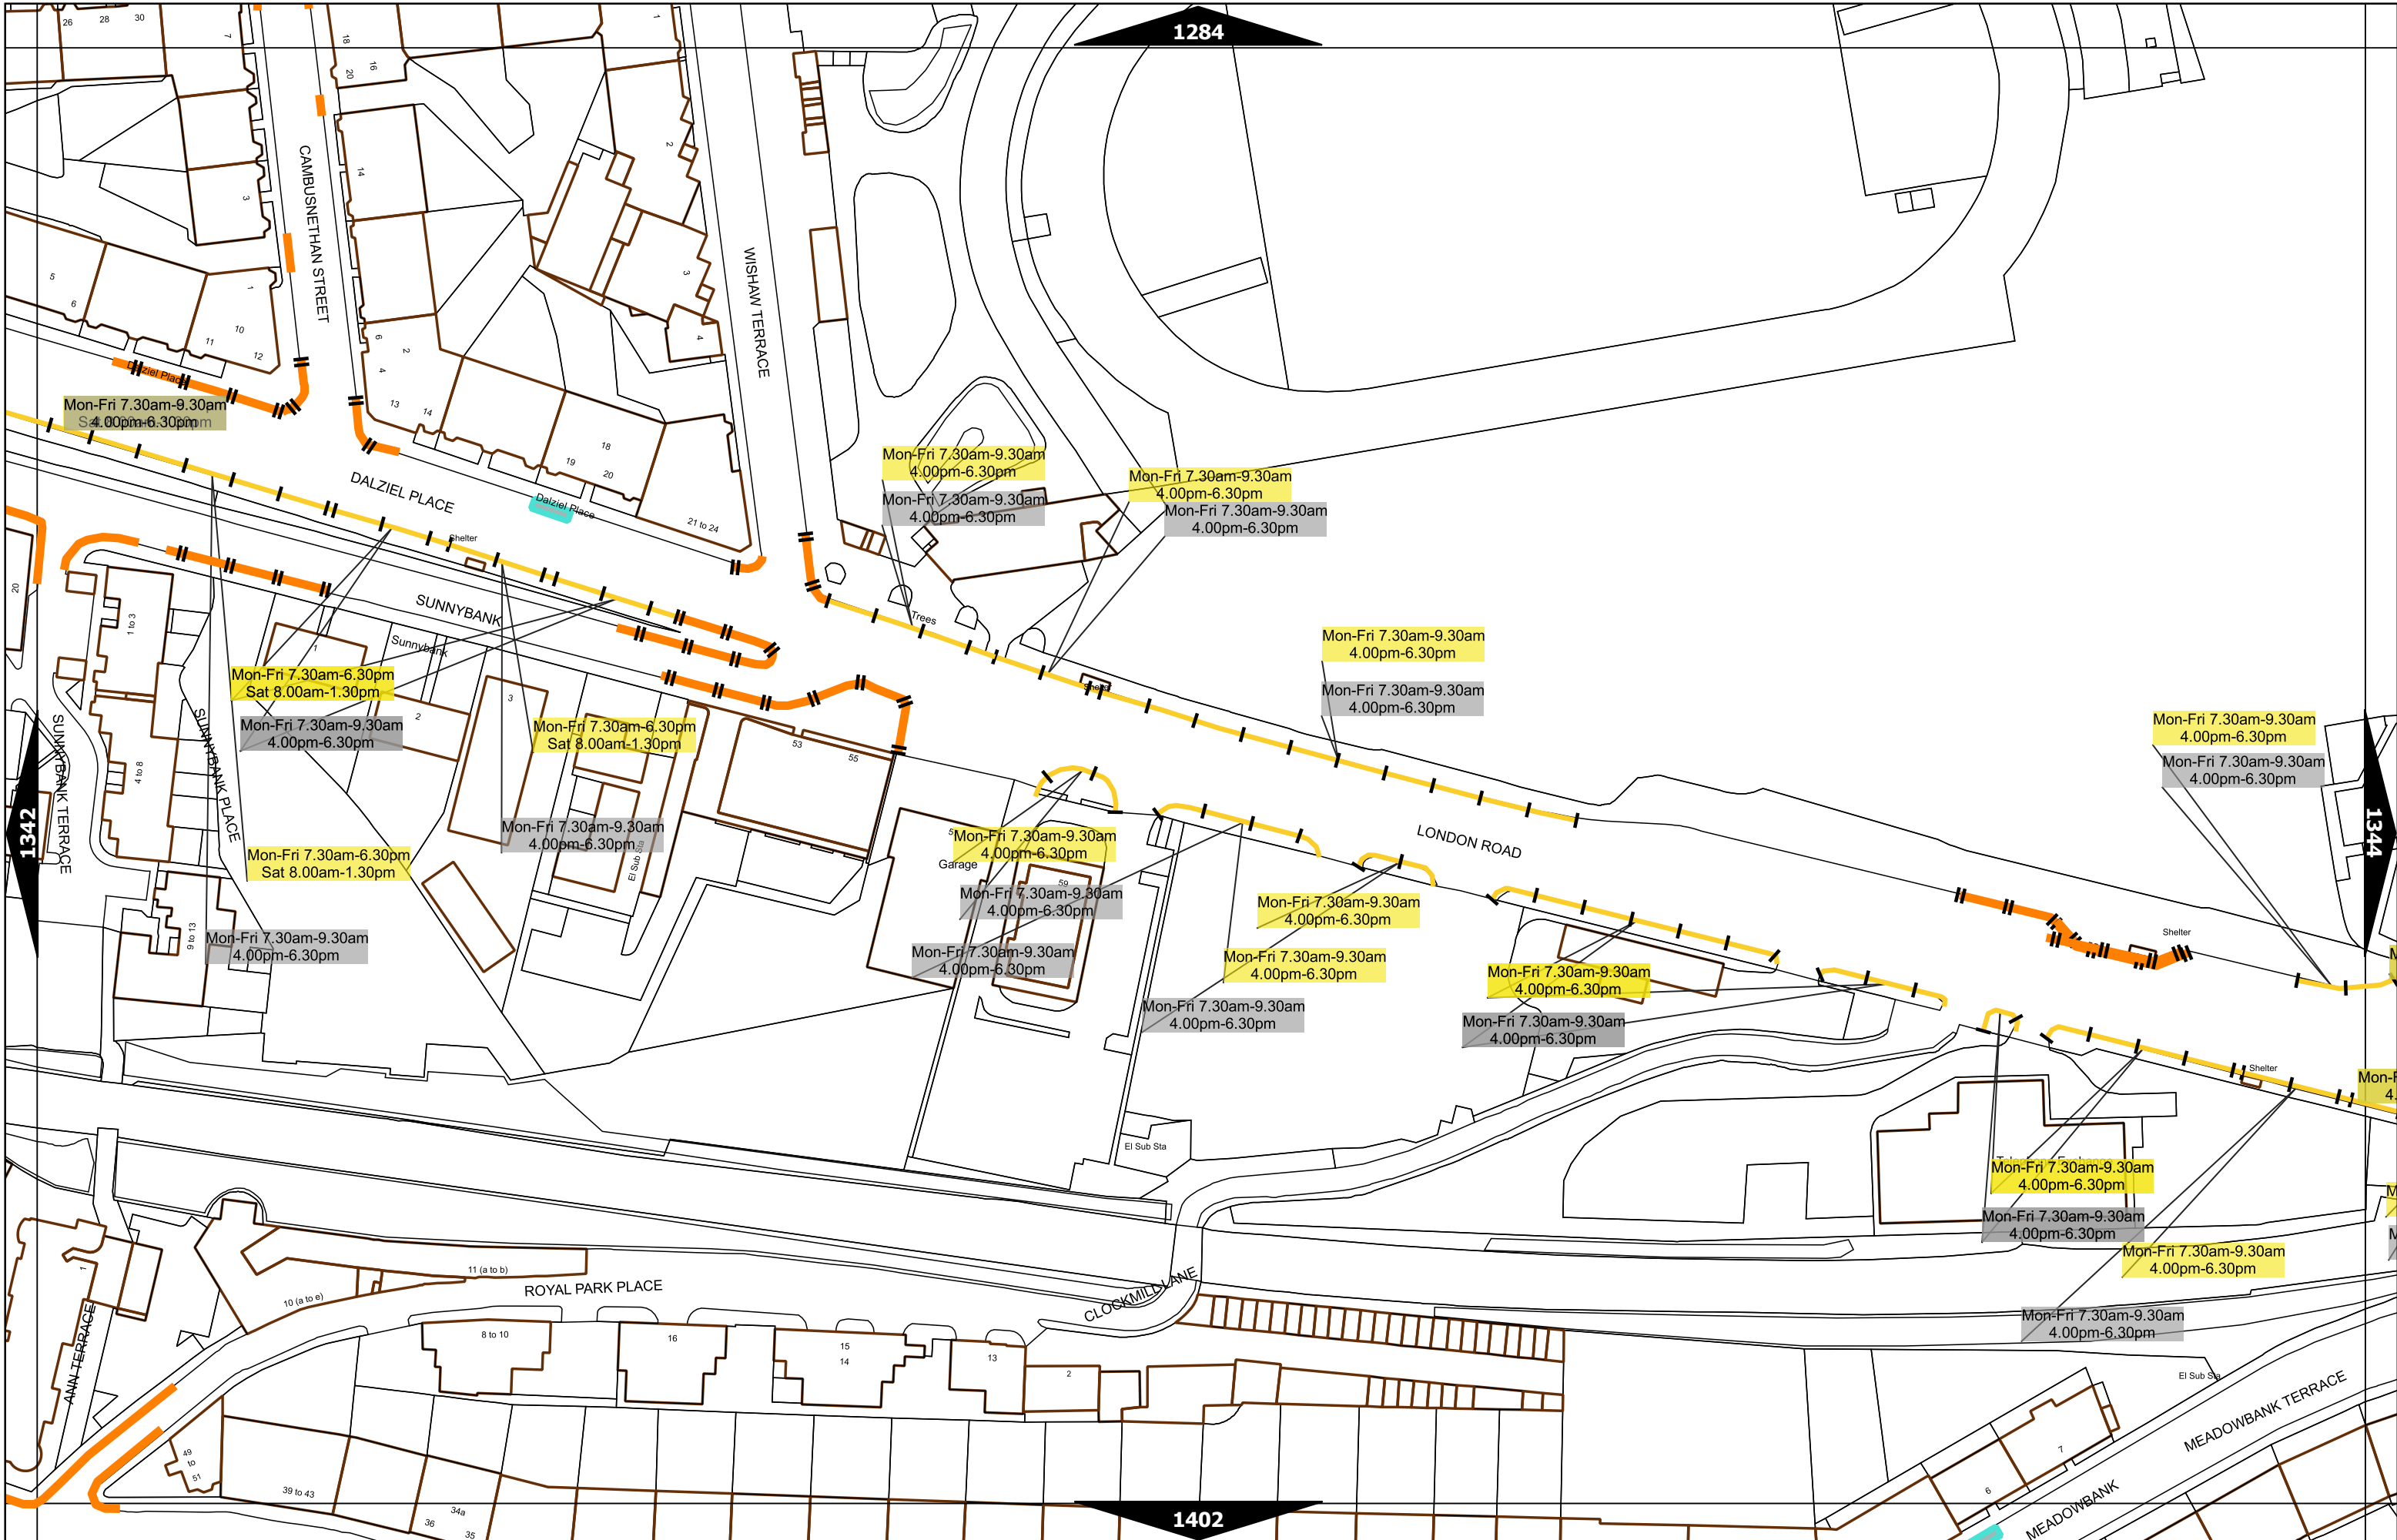

Scale at A3	1:1000
Effective Date	12-Aug-2019
Map Tile	1283
Revision	2
Status	CONFIRMED

Scale at A3	1:1000
Effective Date	25-Apr-2020
Map Tile	1284
Revision	2
Status	CONFIRMED

Scale at A3	1:1000
Effective Date	15-Oct-2018
Map Tile	1285
Revision	1
Status	CONFIRMED

Scale at A3	1:1000
Effective Date	15-Oct-2018
Map Tile	1343
Revision	1
Status	CONFIRMED

Scale at A3	1:1000
Effective Date	07-Oct-2019
Map Tile	1344
Revision	2
Status	CONFIRMED

Scale at A3	1:1000
Effective Date	15-Oct-2018
Map Tile	1345
Revision	1
Status	CONFIRMED

Mon-Fri 8.30am-5.30pm  
 Max Stay: 10h  
 No Return: 1h

Scale at A3	1:1000
Effective Date	20-Jun-2022
Map Tile	1400
Revision	3
Status	CONFIRMED

Scale at A3	1:1000
Effective Date	15-Oct-2018
Map Tile	1401
Revision	1
Status	CONFIRMED

Scale at A3	1:1000
Effective Date	15-Oct-2018
Map Tile	1402
Revision	1
Status	CONFIRMED

Scale at A3	1:1000
Effective Date	24-Oct-2022
Map Tile	1403
Revision	3
Status	CONFIRMED

Scale at A3	1:1000
Effective Date	07-Oct-2019
Map Tile	1404
Revision	2
Status	CONFIRMED