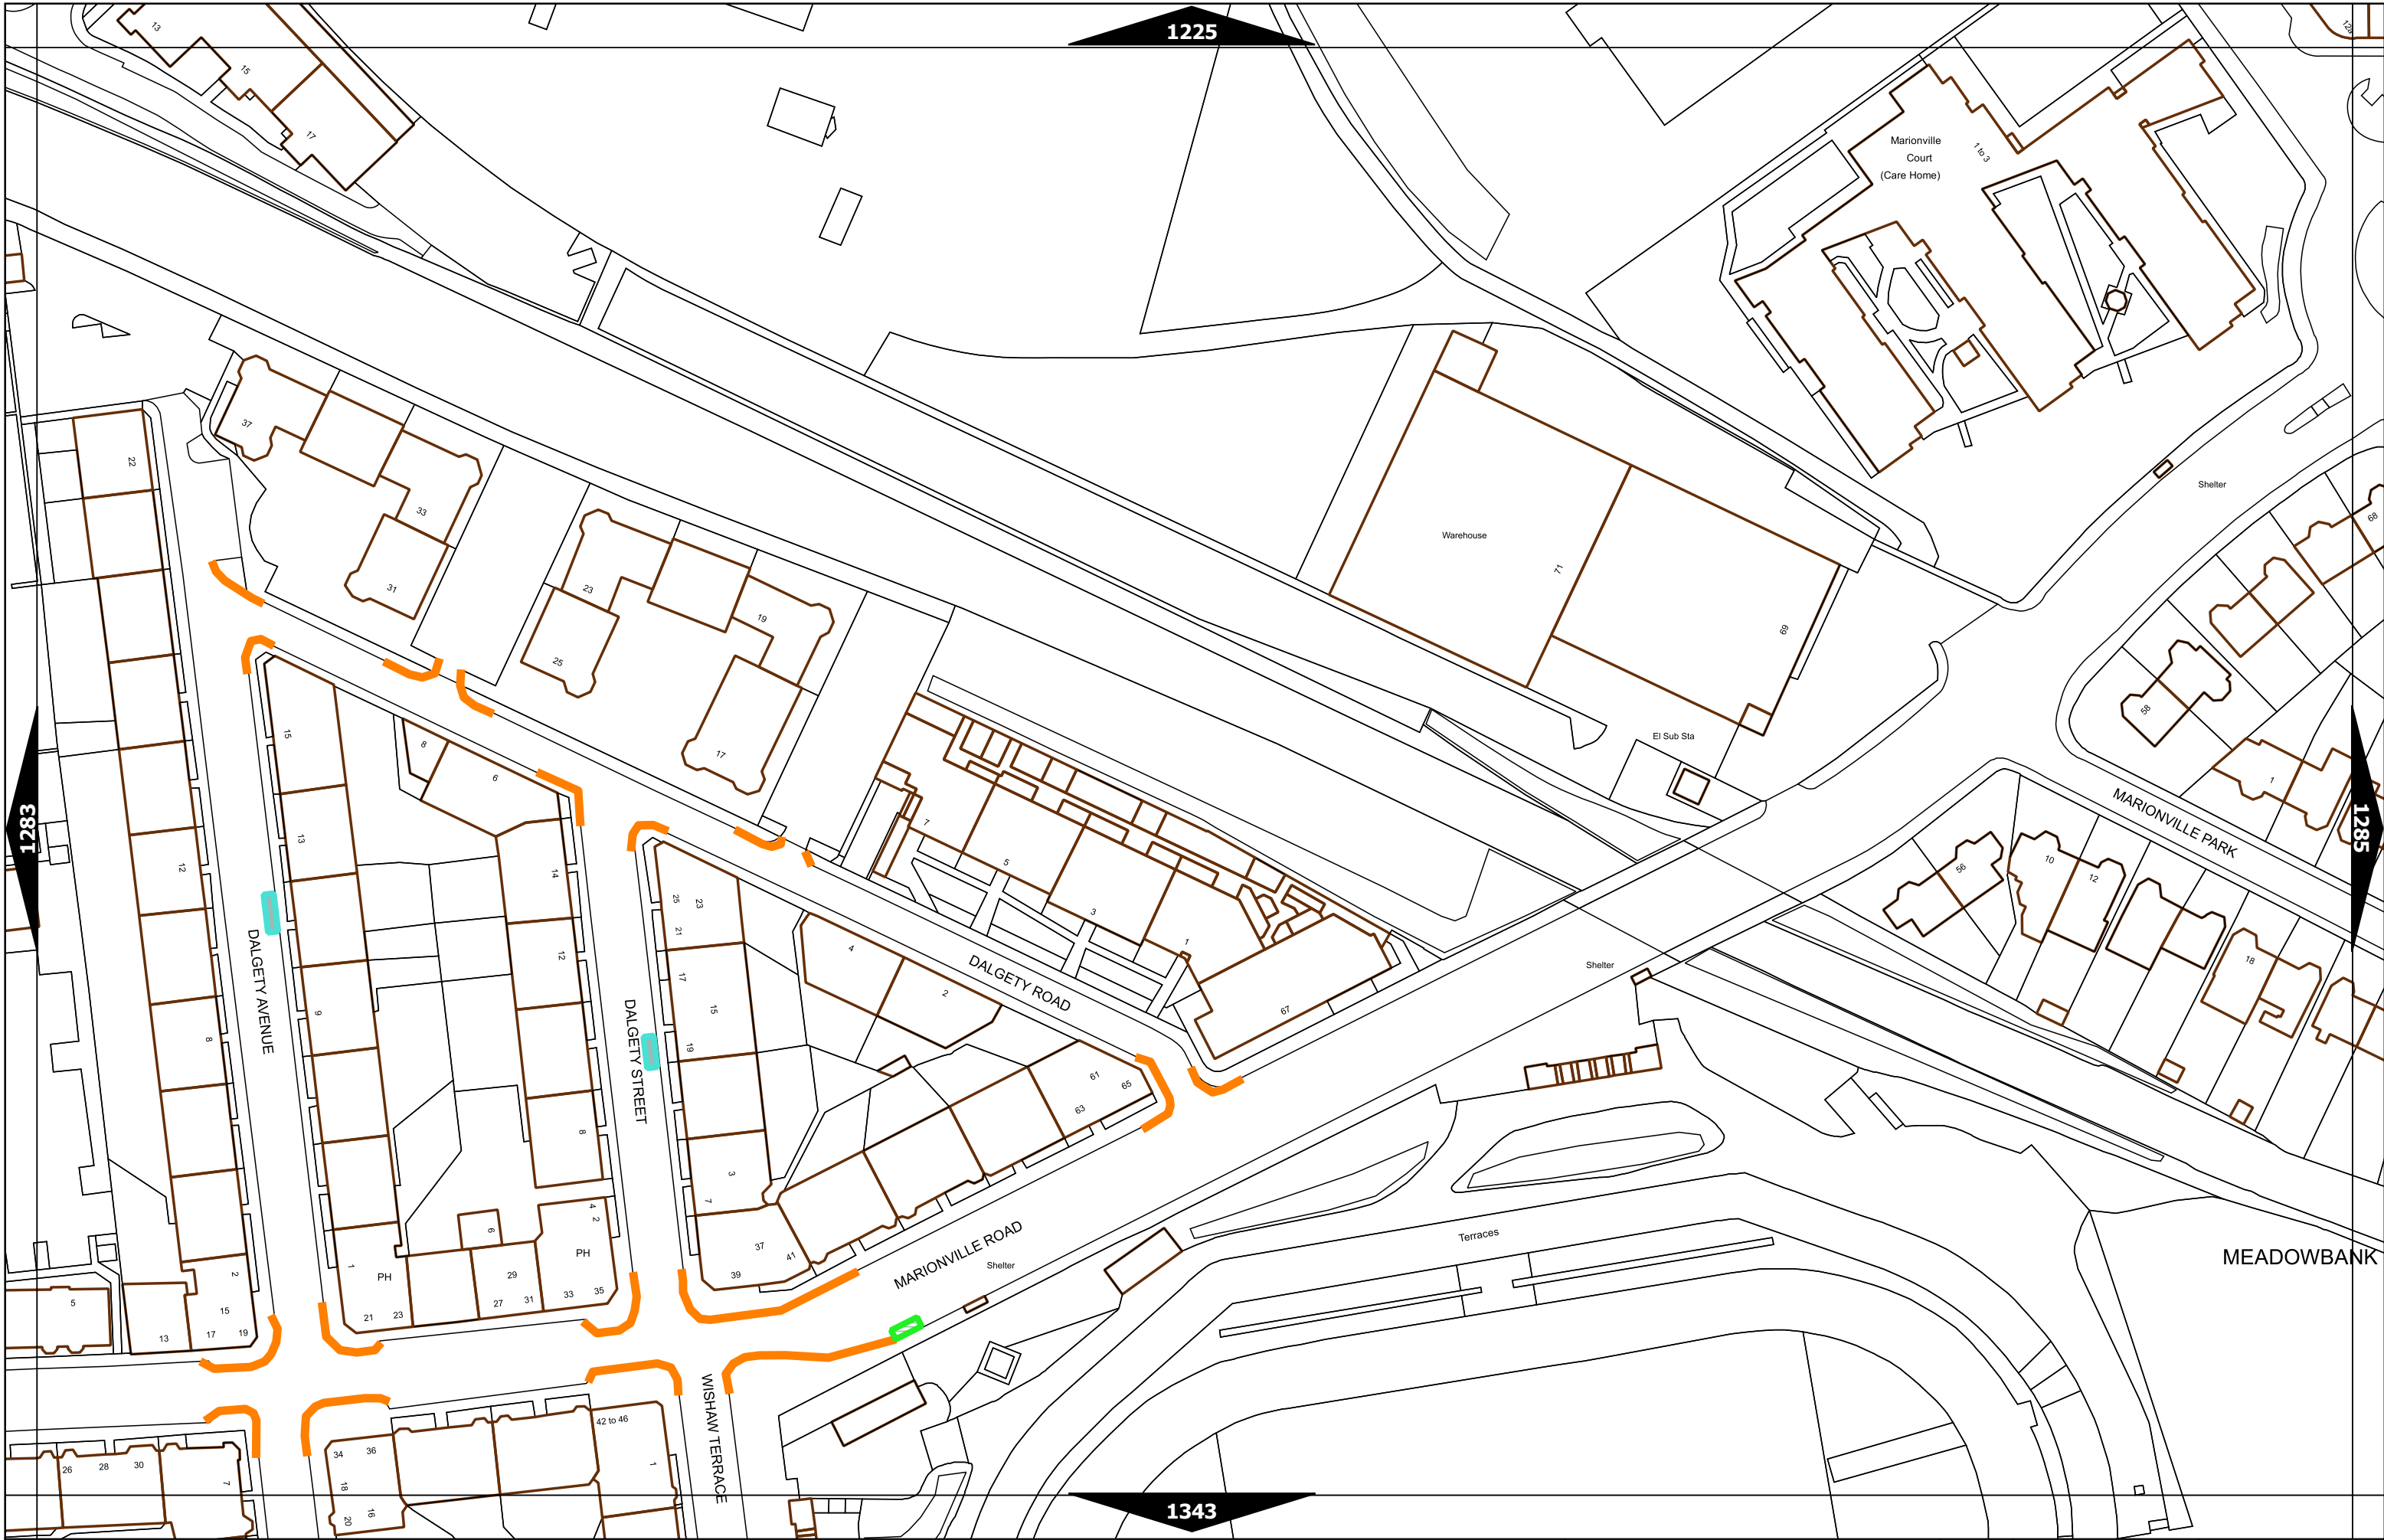

Scale at A3	1:1000
Effective Date	30-Jan-2023
Map Tile	1223
Revision	3
Status	CONFIRMED

Scale at A3	1:1000
Effective Date	15-Oct-2018
Map Tile	1224
Revision	1
Status	CONFIRMED

Scale at A3	1:1000
Effective Date	30-Jan-2023
Map Tile	1282
Revision	3
Status	CONFIRMED

Scale at A3	1:1000
Effective Date	12-Aug-2019
Map Tile	1283
Revision	2
Status	CONFIRMED

Scale at A3	1:1000
Effective Date	25-Apr-2020
Map Tile	1284
Revision	2
Status	CONFIRMED

Scale at A3	1:1000
Effective Date	15-Oct-2018
Map Tile	1285
Revision	1
Status	CONFIRMED

Scale at A3	1:1000
Effective Date	15-Oct-2018
Map Tile	1343
Revision	1
Status	CONFIRMED

Scale at A3	1:1000
Effective Date	07-Oct-2019
Map Tile	1344
Revision	2
Status	CONFIRMED

Scale at A3	1:1000
Effective Date	15-Oct-2018
Map Tile	1345
Revision	1
Status	CONFIRMED

Mon-Fri 8.30am-5.30pm  
 Max Stay: 10h  
 No Return: 1h

Scale at A3	1:1000
Effective Date	20-Jun-2022
Map Tile	1400
Revision	3
Status	CONFIRMED

Scale at A3	1:1000
Effective Date	15-Oct-2018
Map Tile	1401
Revision	1
Status	CONFIRMED