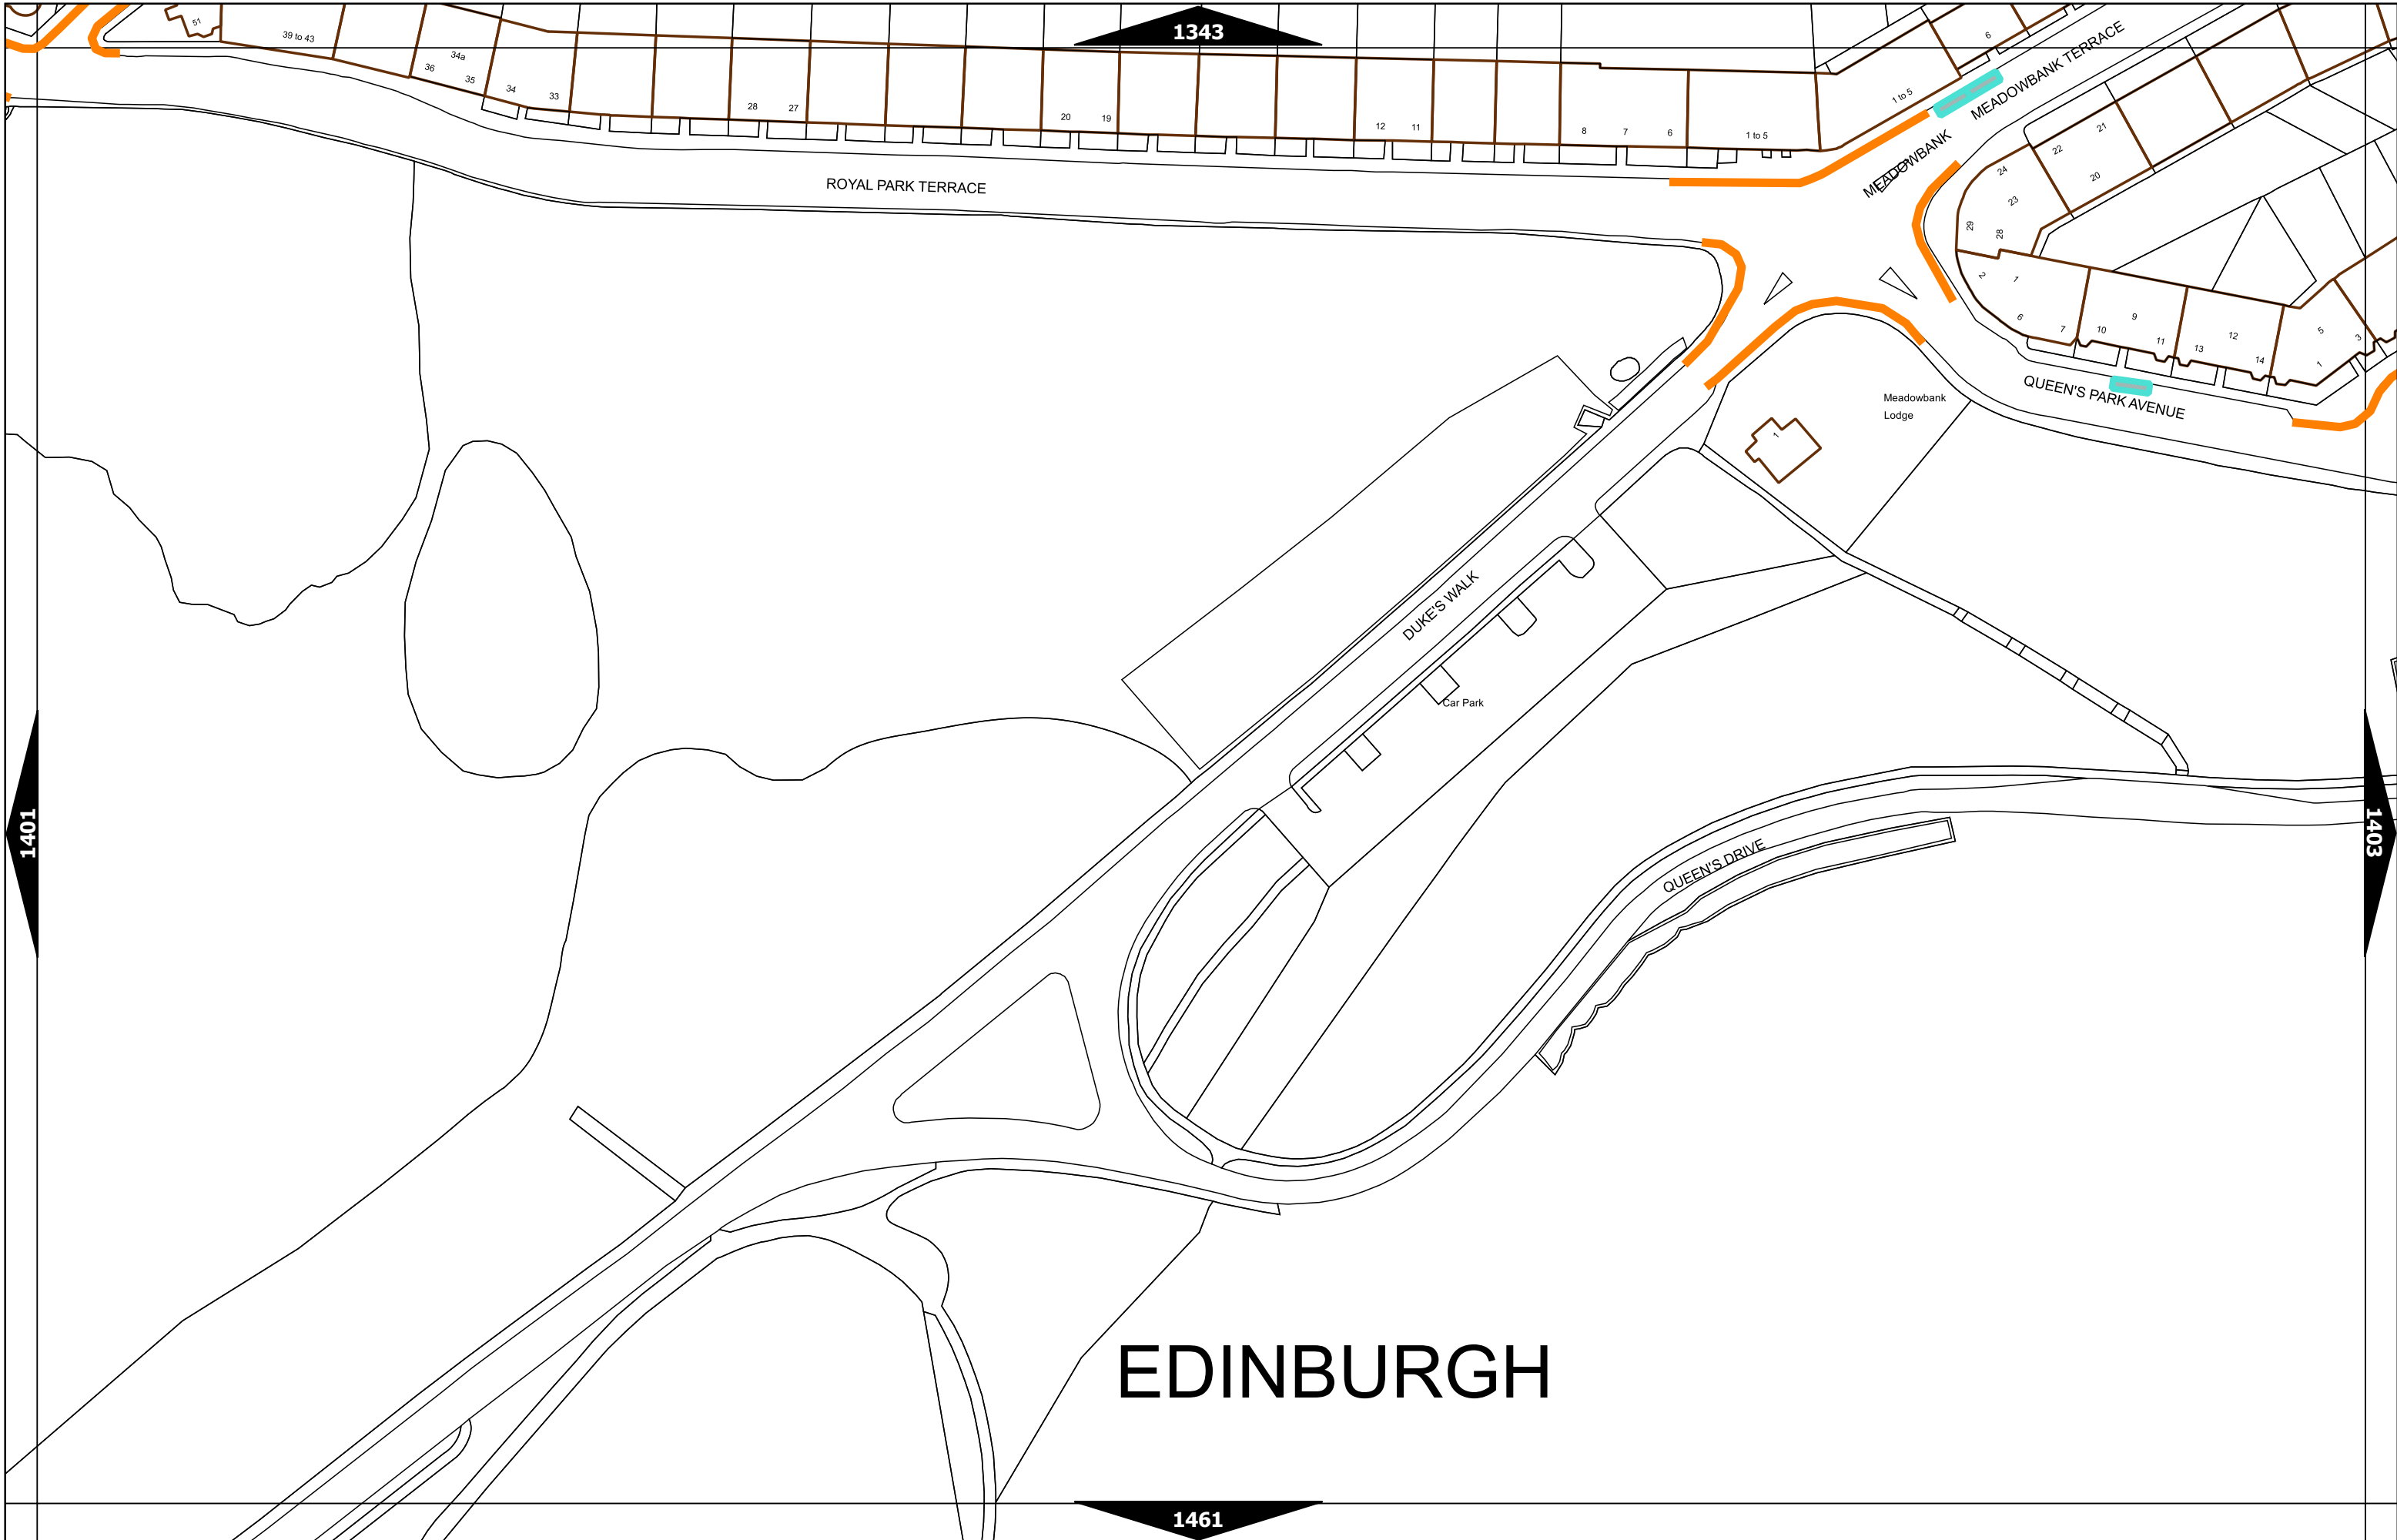

Scale at A3	1:1000
Effective Date	15-Oct-2018
Map Tile	1343
Revision	1
Status	CONFIRMED

Scale at A3	1:1000
Effective Date	07-Oct-2019
Map Tile	1344
Revision	2
Status	CONFIRMED

Scale at A3	1:1000
Effective Date	15-Oct-2018
Map Tile	1345
Revision	1
Status	CONFIRMED

Mon-Fri 8.30am-5.30pm  
 Max Stay: 10h  
 No Return: 1h

Scale at A3	1:1000
Effective Date	20-Jun-2022
Map Tile	1400
Revision	3
Status	CONFIRMED

Scale at A3	1:1000
Effective Date	15-Oct-2018
Map Tile	1401
Revision	1
Status	CONFIRMED