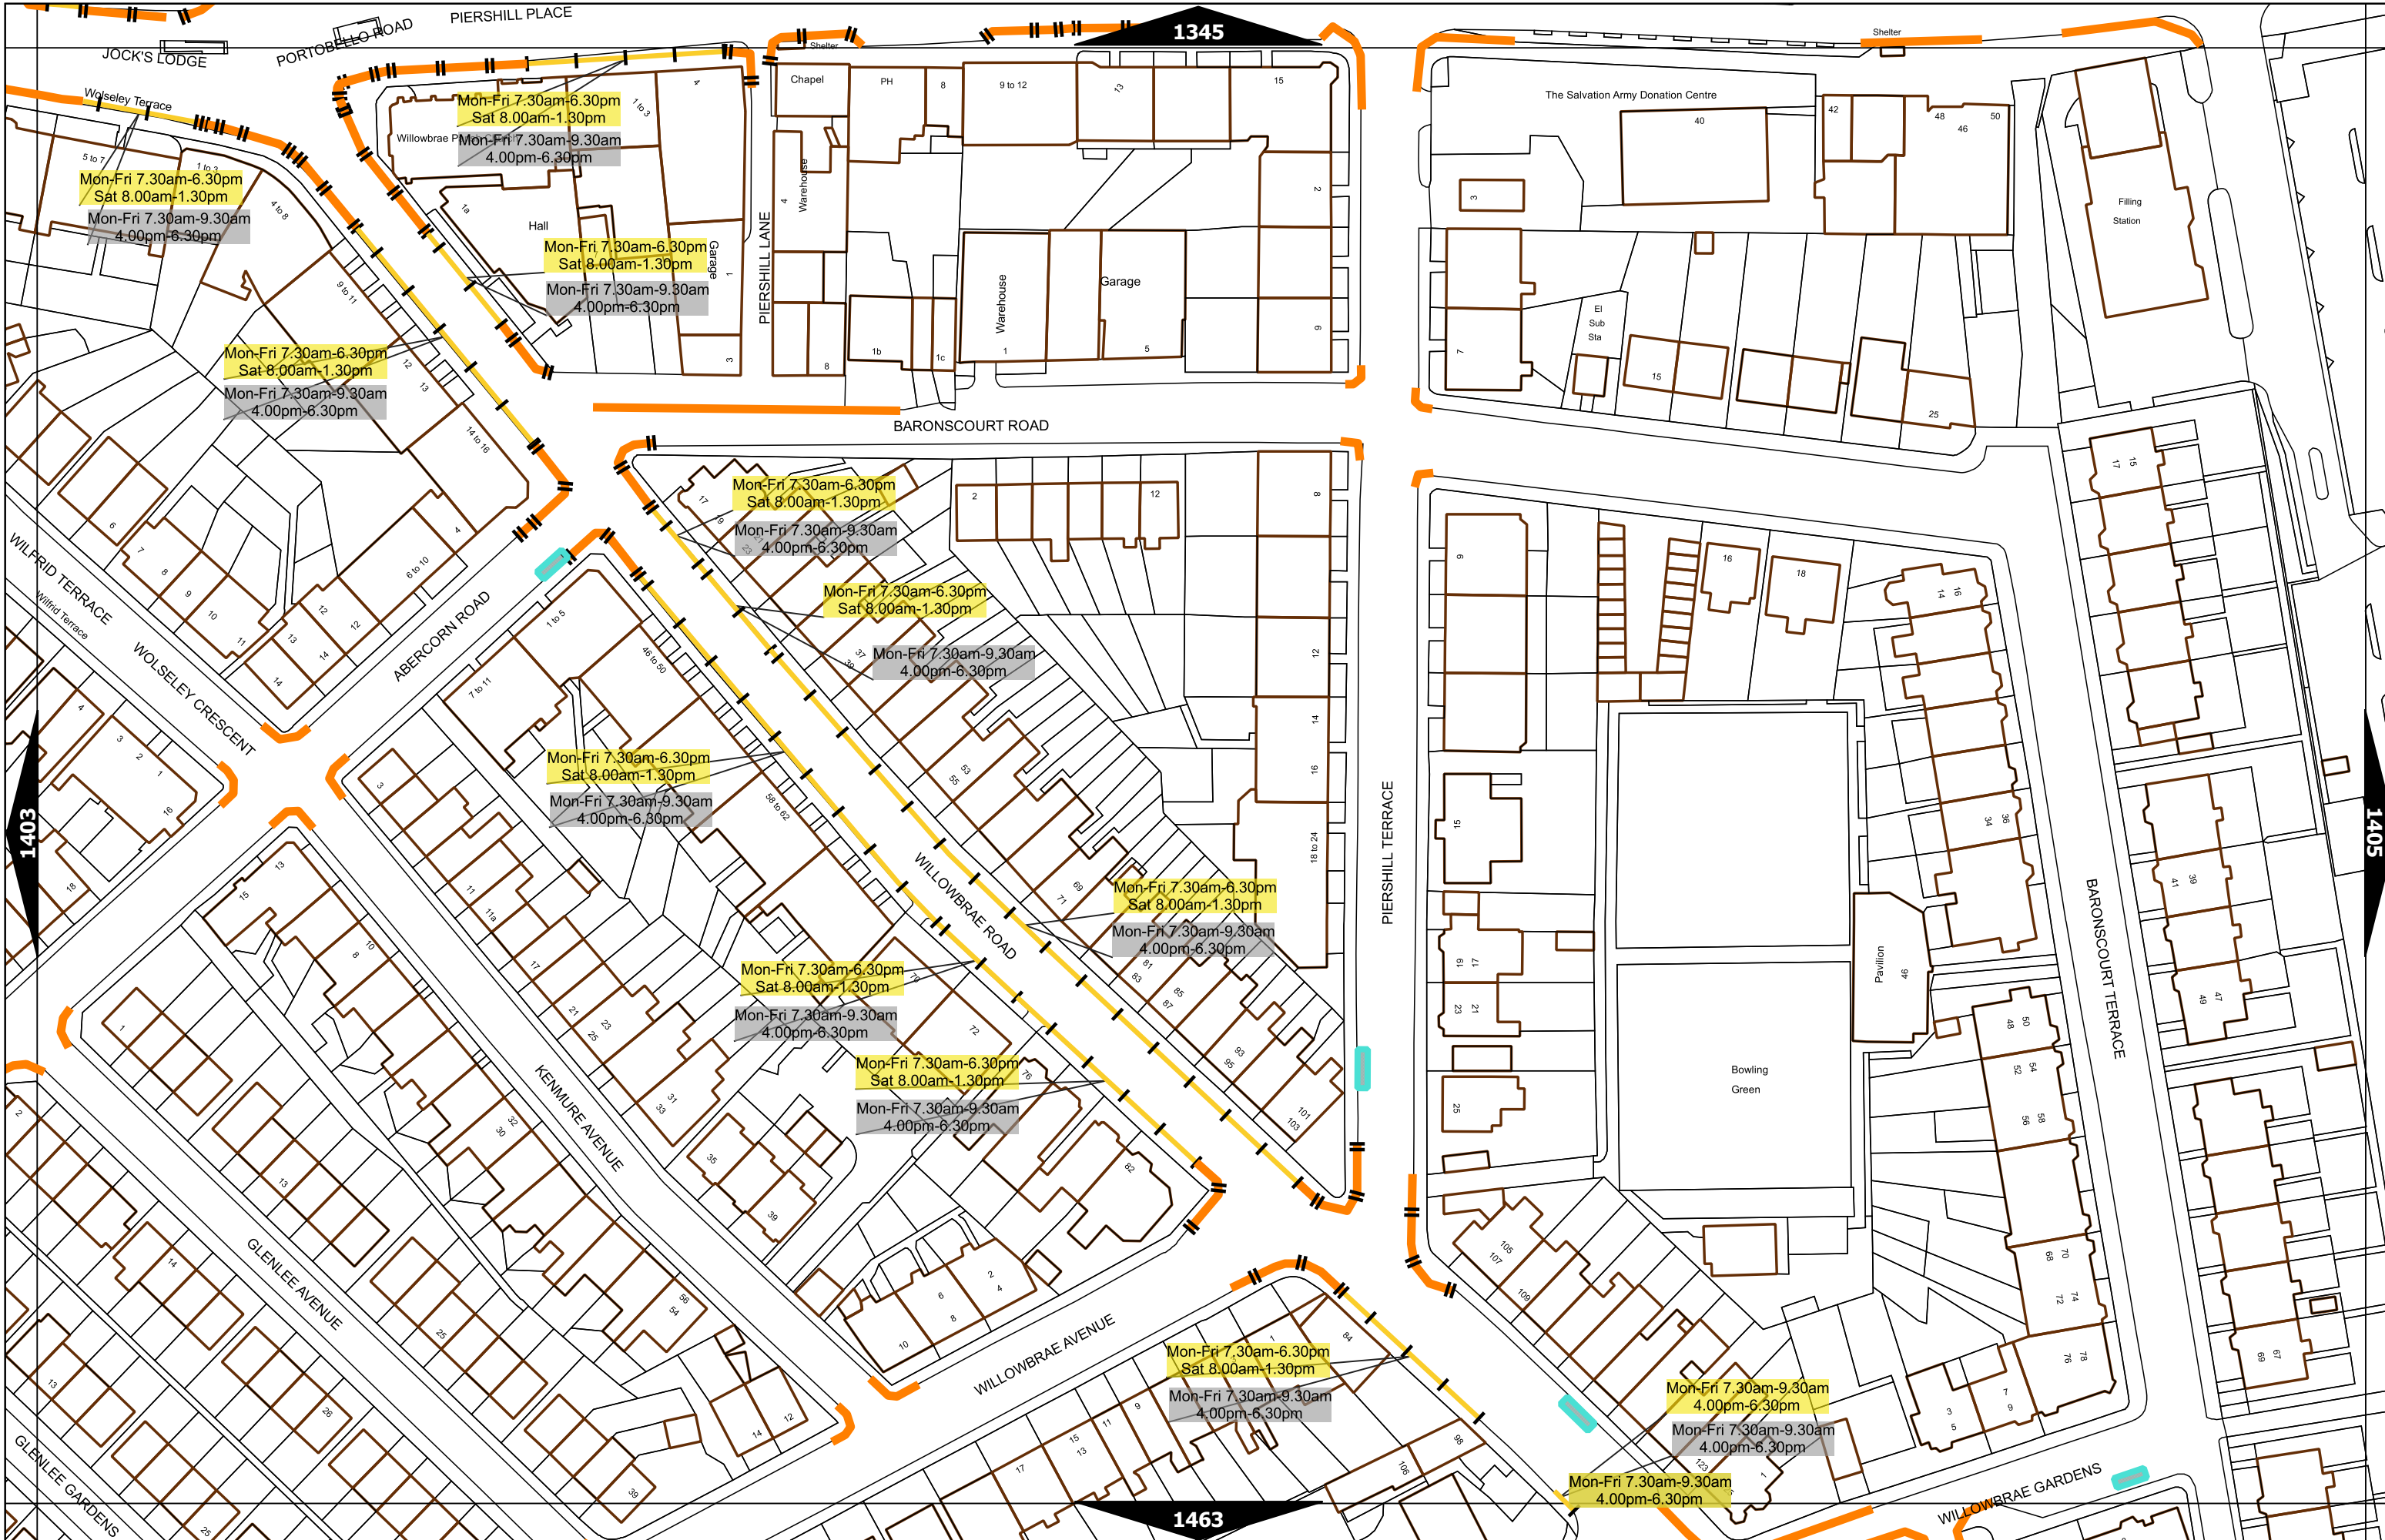

Scale at A3	1:1000
Effective Date	15-Oct-2018
Map Tile	1343
Revision	1
Status	CONFIRMED

Scale at A3	1:1000
Effective Date	07-Oct-2019
Map Tile	1344
Revision	2
Status	CONFIRMED

Scale at A3	1:1000
Effective Date	15-Oct-2018
Map Tile	1345
Revision	1
Status	CONFIRMED

Mon-Fri 8.30am-5.30pm  
 Max Stay: 10h  
 No Return: 1h

Scale at A3	1:1000
Effective Date	20-Jun-2022
Map Tile	1400
Revision	3
Status	CONFIRMED

Scale at A3	1:1000
Effective Date	15-Oct-2018
Map Tile	1401
Revision	1
Status	CONFIRMED

Scale at A3	1:1000
Effective Date	15-Oct-2018
Map Tile	1402
Revision	1
Status	CONFIRMED

Scale at A3	1:1000
Effective Date	24-Oct-2022
Map Tile	1403
Revision	3
Status	CONFIRMED

Scale at A3	1:1000
Effective Date	07-Oct-2019
Map Tile	1404
Revision	2
Status	CONFIRMED