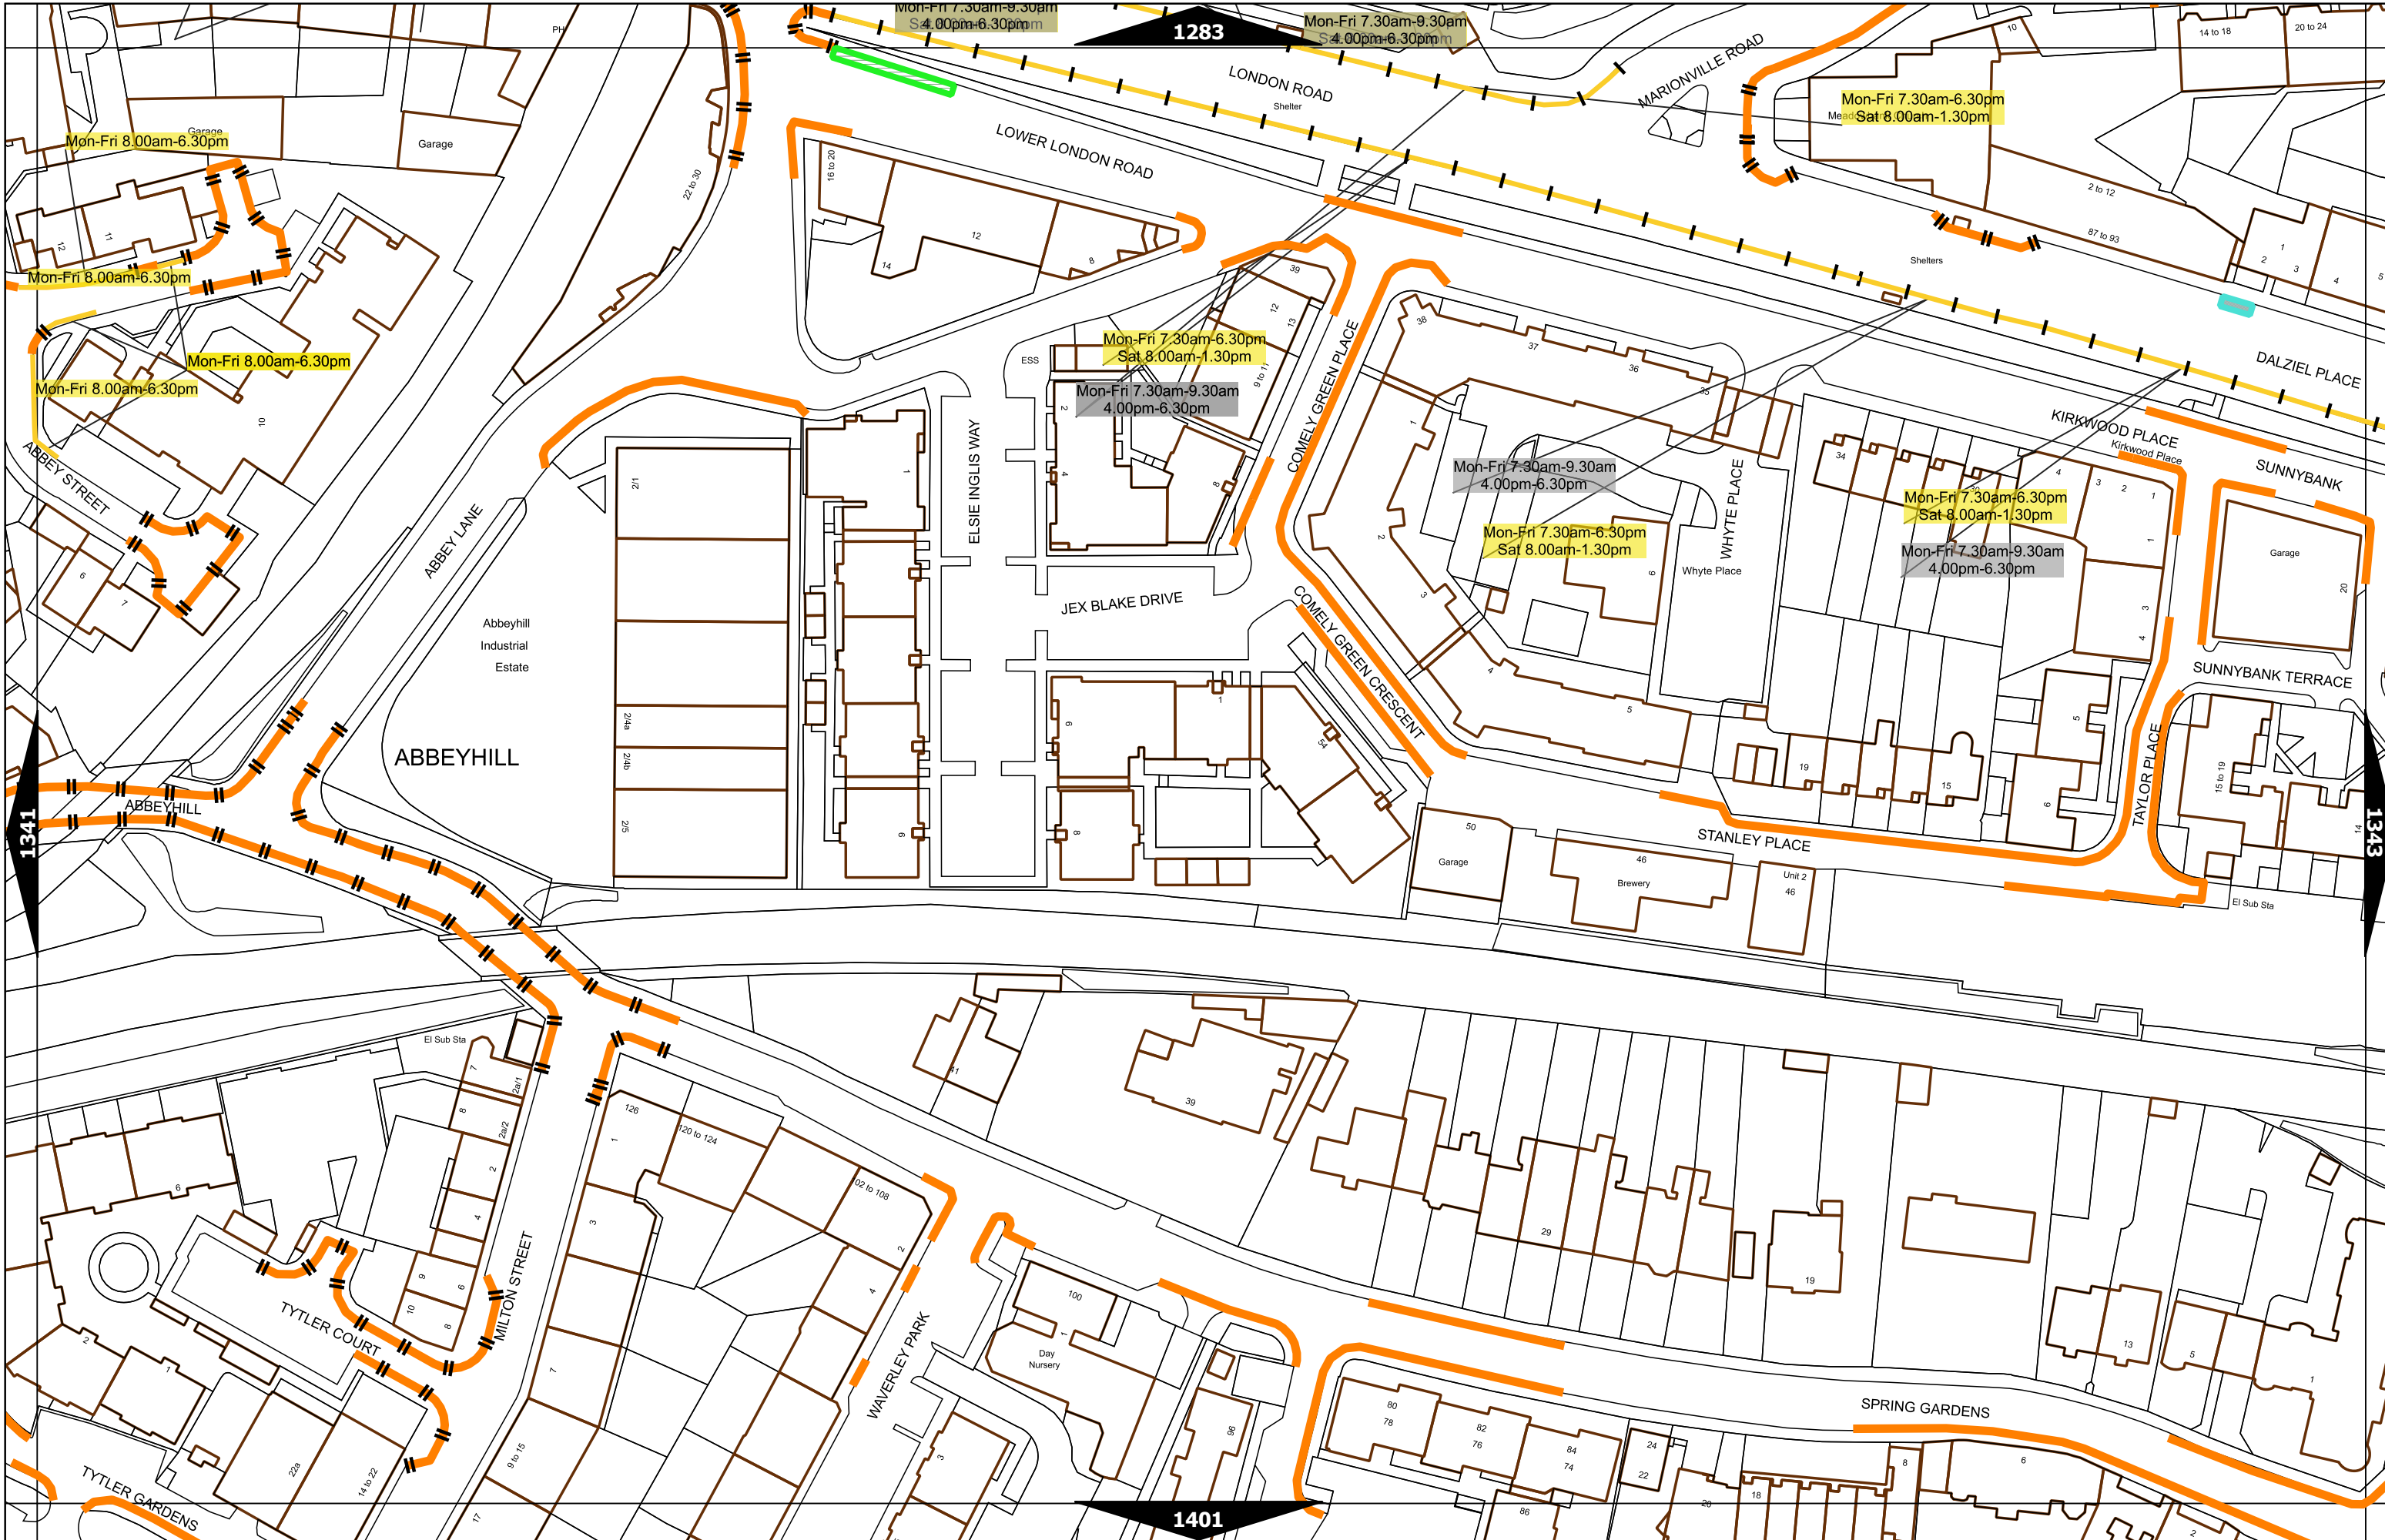

Scale at A3	1:1000
Effective Date	12-Aug-2019
Map Tile	1283
Revision	2
Status	CONFIRMED

Scale at A3	1:1000
Effective Date	25-Apr-2020
Map Tile	1284
Revision	2
Status	CONFIRMED

Scale at A3	1:1000
Effective Date	15-Oct-2018
Map Tile	1285
Revision	1
Status	CONFIRMED

Scale at A3	1:1000
Effective Date	15-Oct-2018
Map Tile	1343
Revision	1
Status	CONFIRMED

Scale at A3	1:1000
Effective Date	07-Oct-2019
Map Tile	1344
Revision	2
Status	CONFIRMED

Scale at A3	1:1000
Effective Date	15-Oct-2018
Map Tile	1345
Revision	1
Status	CONFIRMED

Mon-Fri 8.30am-5.30pm  
 Max Stay: 10h  
 No Return: 1h

Scale at A3	1:1000
Effective Date	20-Jun-2022
Map Tile	1400
Revision	3
Status	CONFIRMED

Scale at A3	1:1000
Effective Date	15-Oct-2018
Map Tile	1401
Revision	1
Status	CONFIRMED

Scale at A3	1:1000
Effective Date	15-Oct-2018
Map Tile	1402
Revision	1
Status	CONFIRMED

Scale at A3	1:1000
Effective Date	24-Oct-2022
Map Tile	1403
Revision	3
Status	CONFIRMED

Scale at A3	1:1000
Effective Date	07-Oct-2019
Map Tile	1404
Revision	2
Status	CONFIRMED