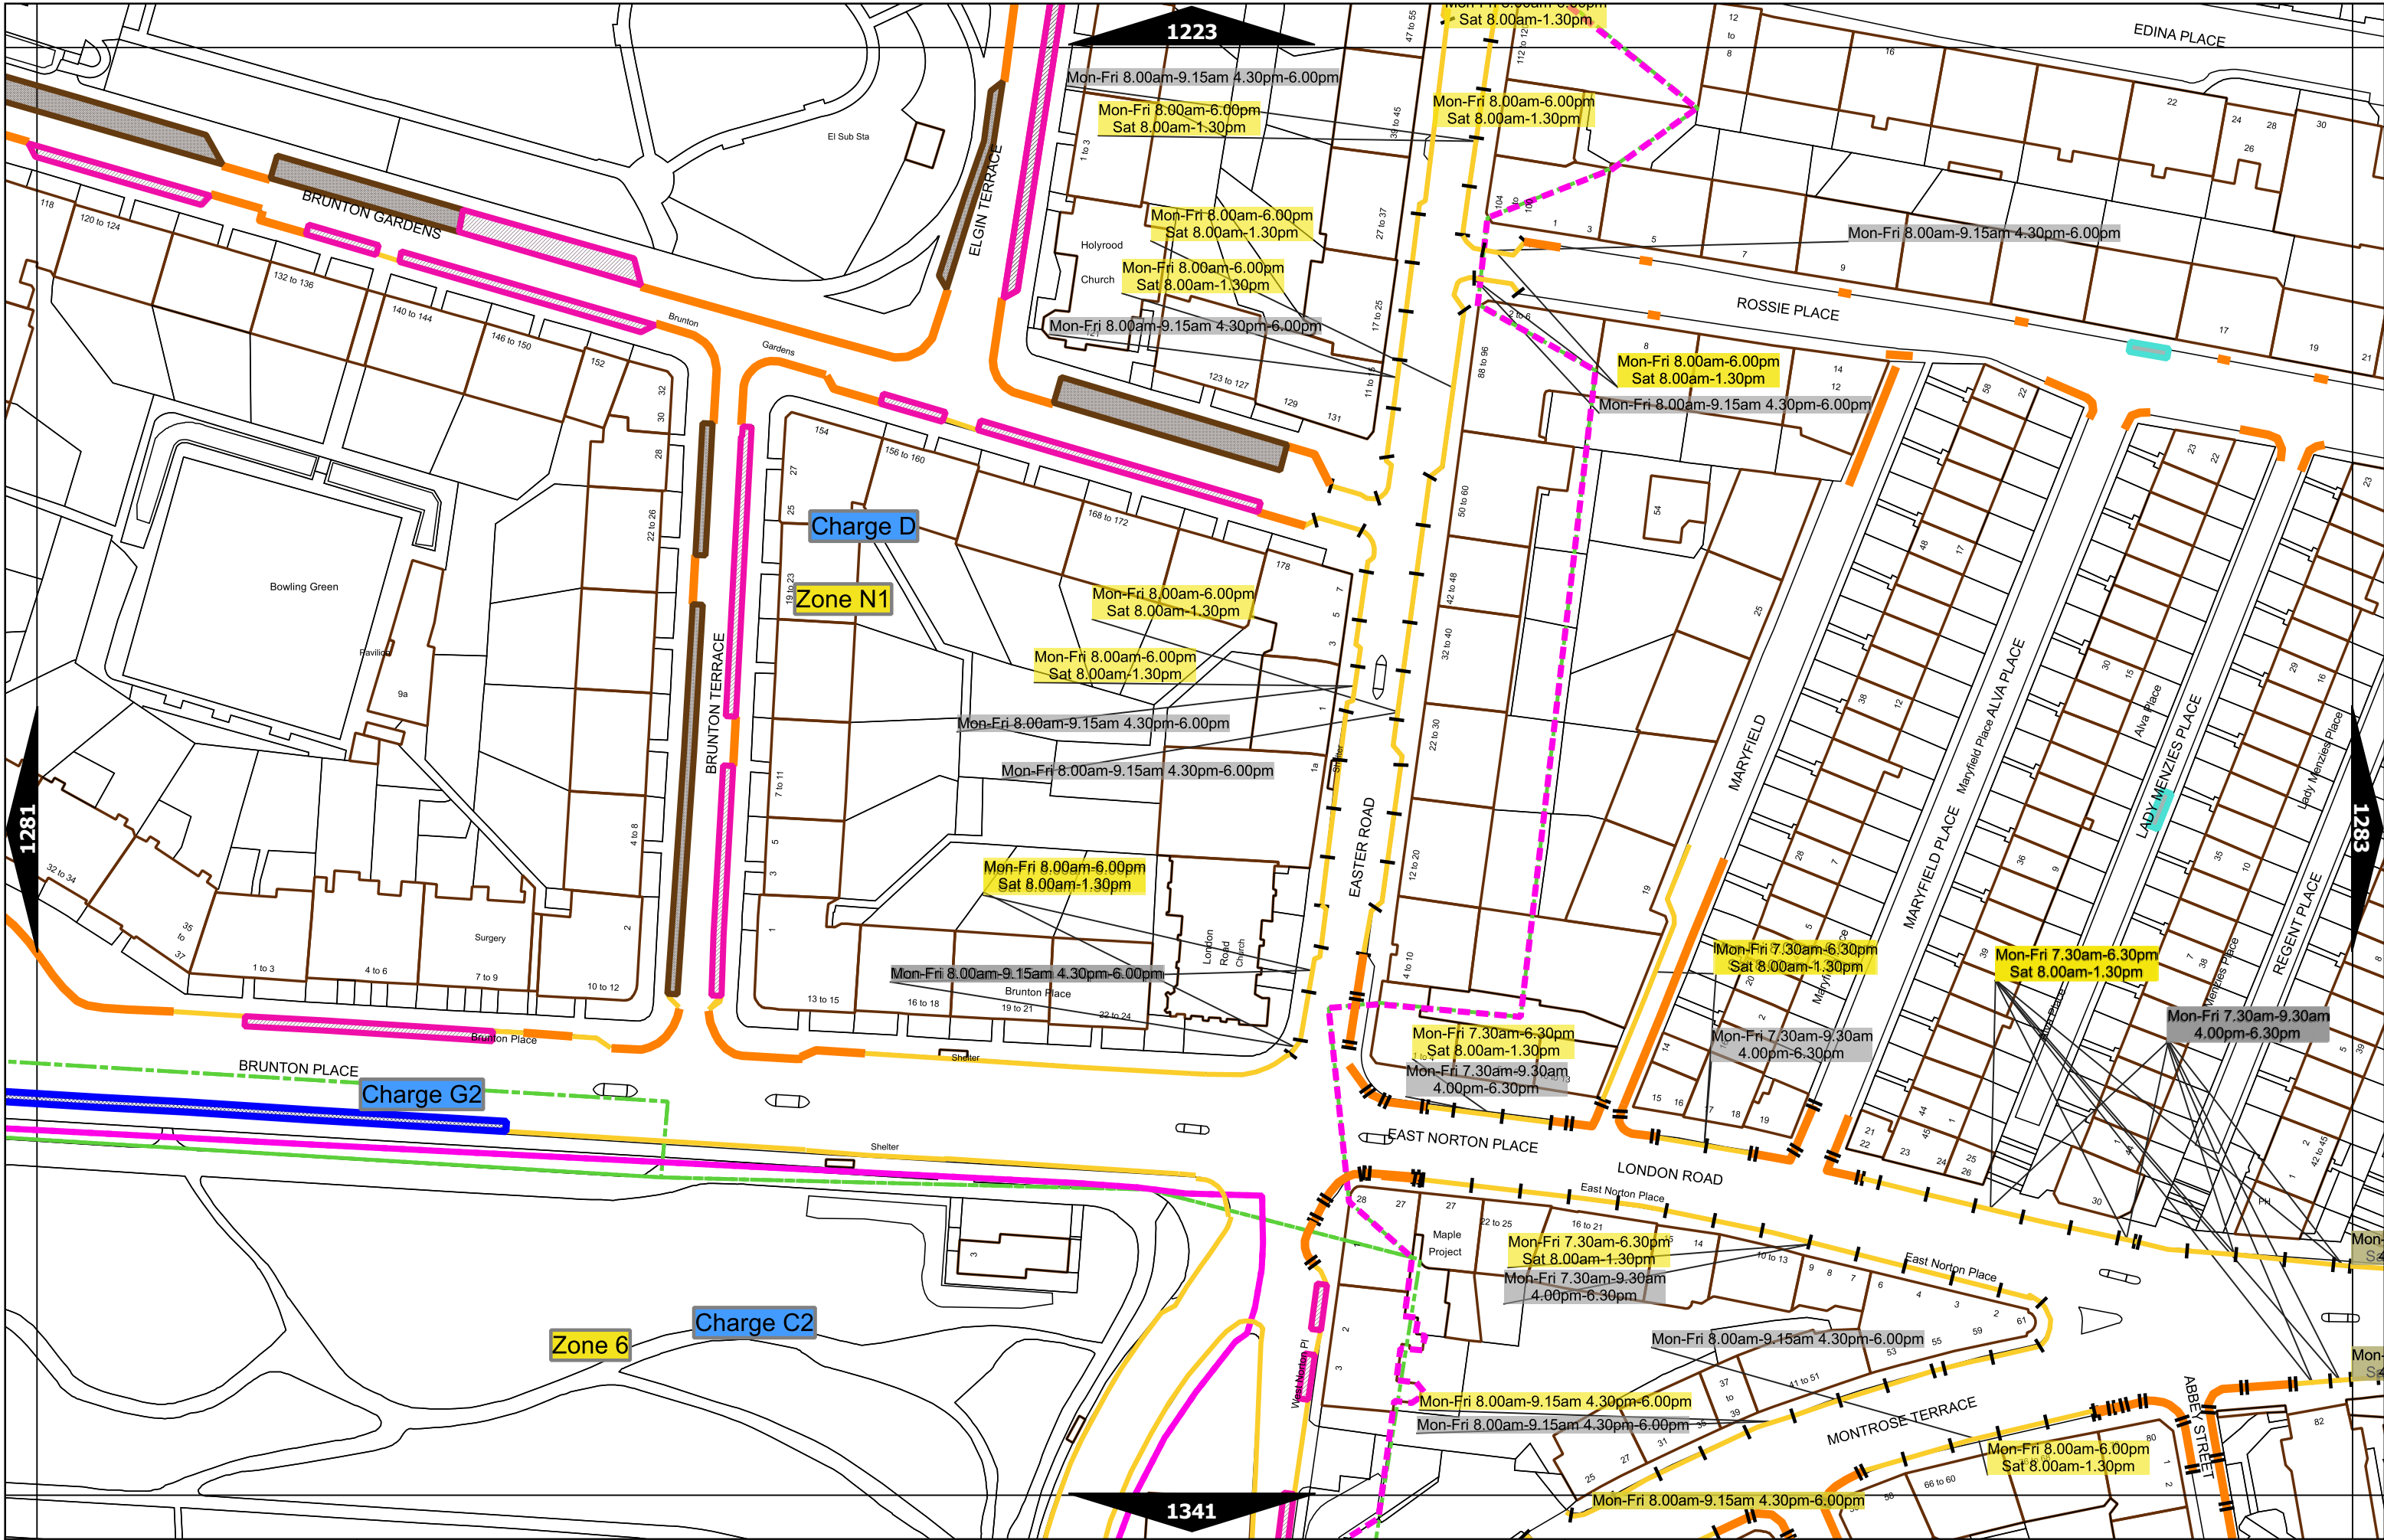

Scale at A3	1:1000
Effective Date	30-Jan-2023
Map Tile	1223
Revision	3
Status	CONFIRMED

Scale at A3	1:1000
Effective Date	15-Oct-2018
Map Tile	1224
Revision	1
Status	CONFIRMED

Scale at A3	1:1000
Effective Date	30-Jan-2023
Map Tile	1282
Revision	3
Status	CONFIRMED

Scale at A3	1:1000
Effective Date	12-Aug-2019
Map Tile	1283
Revision	2
Status	CONFIRMED

Scale at A3	1:1000
Effective Date	25-Apr-2020
Map Tile	1284
Revision	2
Status	CONFIRMED

Scale at A3	1:1000
Effective Date	15-Oct-2018
Map Tile	1285
Revision	1
Status	CONFIRMED

Scale at A3	1:1000
Effective Date	15-Oct-2018
Map Tile	1343
Revision	1
Status	CONFIRMED

Scale at A3	1:1000
Effective Date	07-Oct-2019
Map Tile	1344
Revision	2
Status	CONFIRMED

Scale at A3	1:1000
Effective Date	15-Oct-2018
Map Tile	1345
Revision	1
Status	CONFIRMED

Mon-Fri 8.30am-5.30pm  
 Max Stay: 10h  
 No Return: 1h

Scale at A3	1:1000
Effective Date	20-Jun-2022
Map Tile	1400
Revision	3
Status	CONFIRMED

Scale at A3	1:1000
Effective Date	15-Oct-2018
Map Tile	1401
Revision	1
Status	CONFIRMED