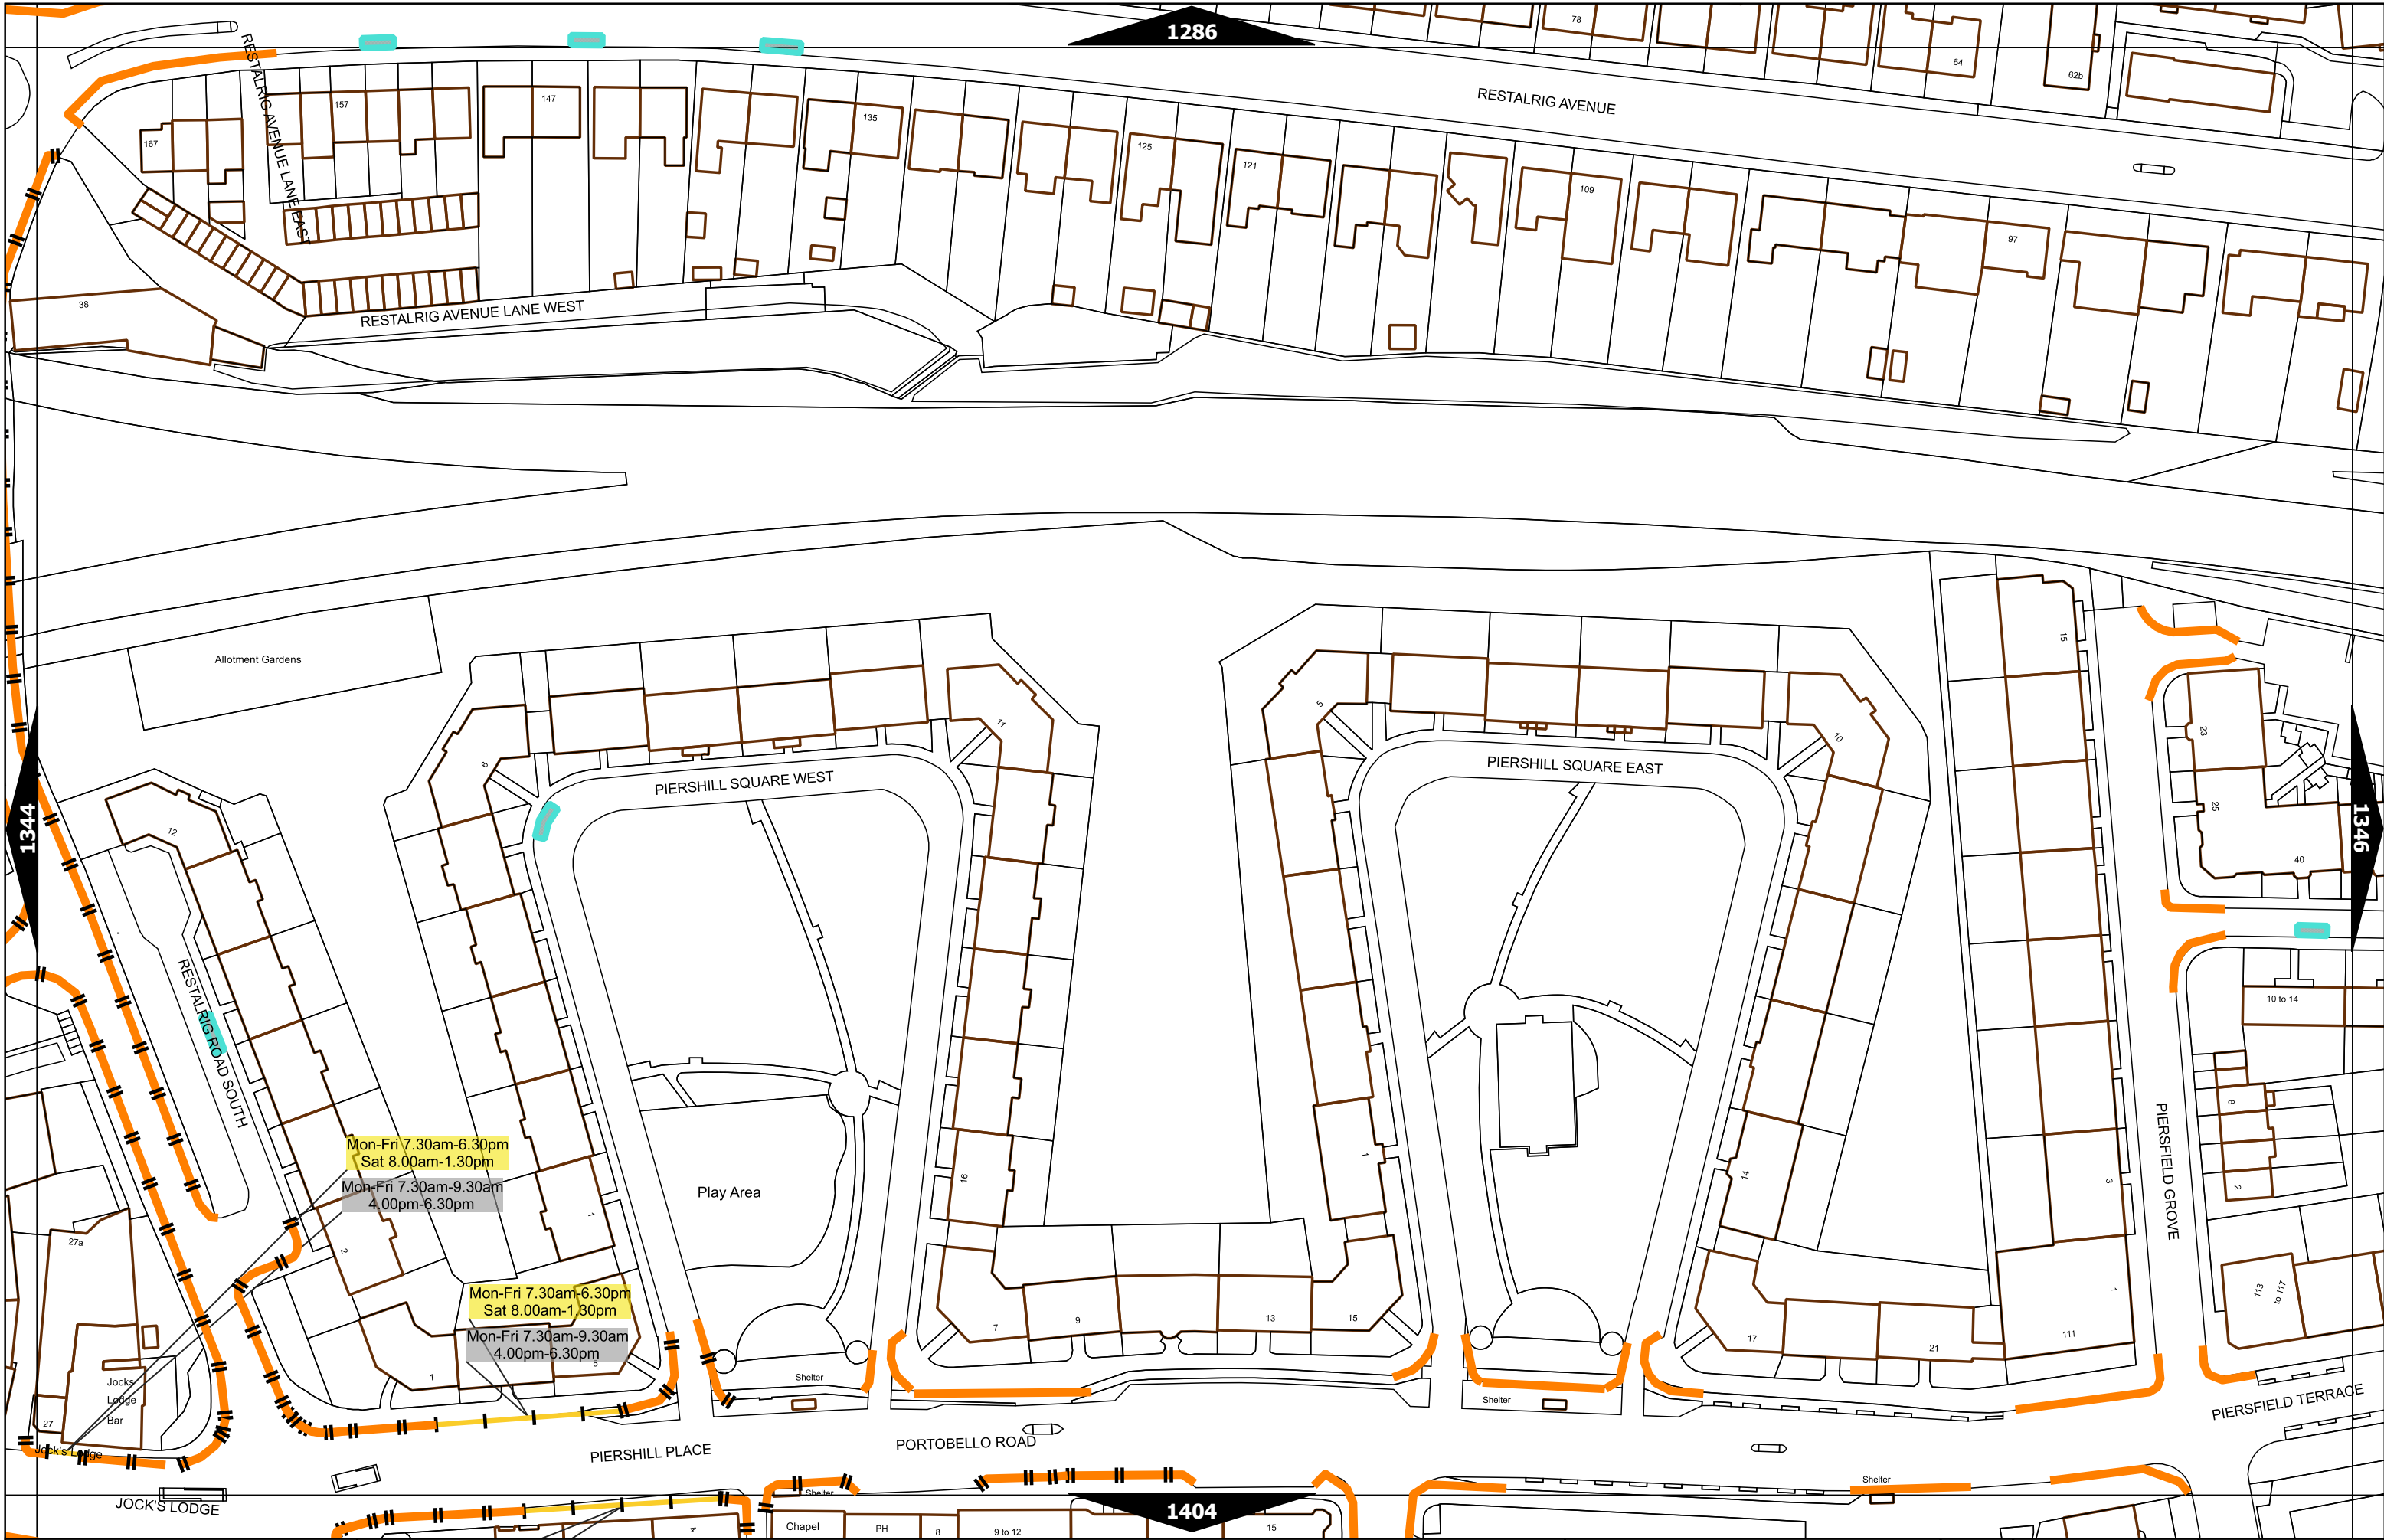

Scale at A3	1:1000
Effective Date	12-Aug-2019
Map Tile	1283
Revision	2
Status	CONFIRMED

Scale at A3	1:1000
Effective Date	25-Apr-2020
Map Tile	1284
Revision	2
Status	CONFIRMED

Scale at A3	1:1000
Effective Date	15-Oct-2018
Map Tile	1285
Revision	1
Status	CONFIRMED

Scale at A3	1:1000
Effective Date	15-Oct-2018
Map Tile	1343
Revision	1
Status	CONFIRMED

Scale at A3	1:1000
Effective Date	07-Oct-2019
Map Tile	1344
Revision	2
Status	CONFIRMED

Scale at A3	1:1000
Effective Date	15-Oct-2018
Map Tile	1345
Revision	1
Status	CONFIRMED

Mon-Fri 8.30am-5.30pm  
 Max Stay: 10h  
 No Return: 1h

Scale at A3	1:1000
Effective Date	20-Jun-2022
Map Tile	1400
Revision	3
Status	CONFIRMED

Scale at A3	1:1000
Effective Date	15-Oct-2018
Map Tile	1401
Revision	1
Status	CONFIRMED

Scale at A3	1:1000
Effective Date	15-Oct-2018
Map Tile	1402
Revision	1
Status	CONFIRMED

Scale at A3	1:1000
Effective Date	24-Oct-2022
Map Tile	1403
Revision	3
Status	CONFIRMED

Scale at A3	1:1000
Effective Date	07-Oct-2019
Map Tile	1404
Revision	2
Status	CONFIRMED