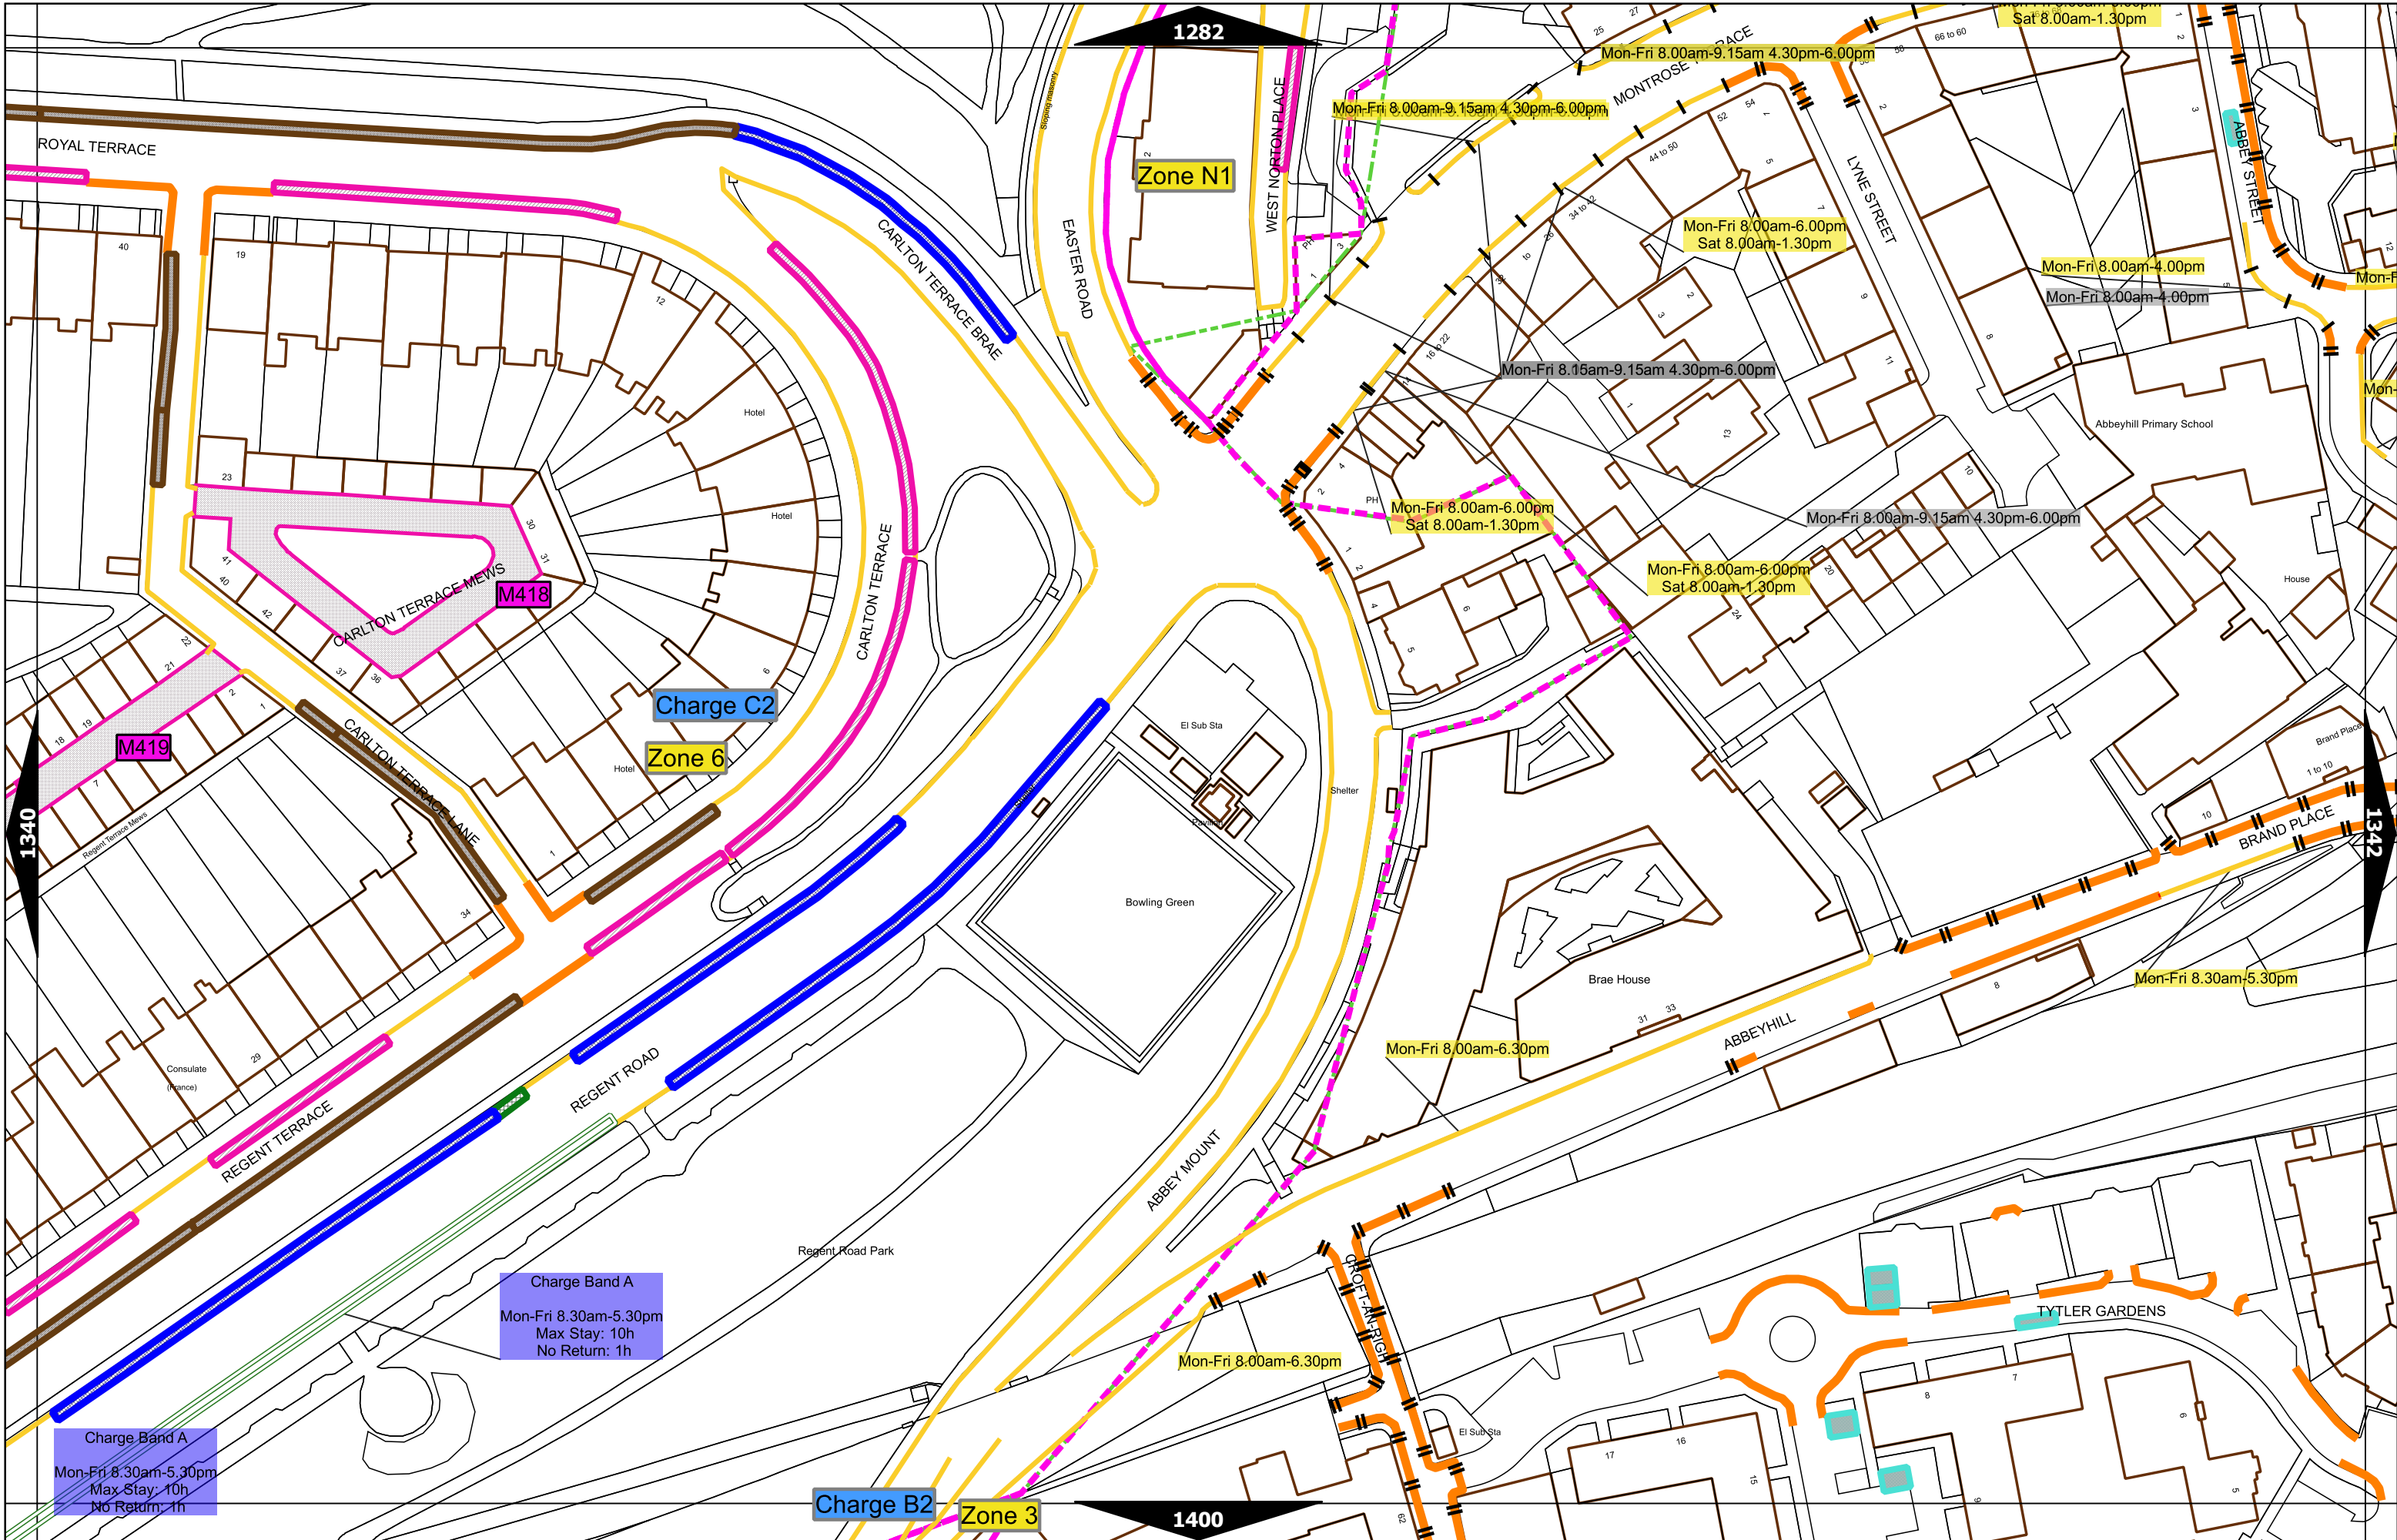

Scale at A3	1:1000
Effective Date	30-Jan-2023
Map Tile	1223
Revision	3
Status	CONFIRMED

Scale at A3	1:1000
Effective Date	15-Oct-2018
Map Tile	1224
Revision	1
Status	CONFIRMED

Scale at A3	1:1000
Effective Date	30-Jan-2023
Map Tile	1282
Revision	3
Status	CONFIRMED

Scale at A3	1:1000
Effective Date	12-Aug-2019
Map Tile	1283
Revision	2
Status	CONFIRMED

Scale at A3	1:1000
Effective Date	25-Apr-2020
Map Tile	1284
Revision	2
Status	CONFIRMED

Scale at A3	1:1000
Effective Date	15-Oct-2018
Map Tile	1285
Revision	1
Status	CONFIRMED

Scale at A3	1:1000
Effective Date	15-Oct-2018
Map Tile	1343
Revision	1
Status	CONFIRMED

Scale at A3	1:1000
Effective Date	07-Oct-2019
Map Tile	1344
Revision	2
Status	CONFIRMED

Scale at A3	1:1000
Effective Date	15-Oct-2018
Map Tile	1345
Revision	1
Status	CONFIRMED

Mon-Fri 8.30am-5.30pm  
 Max Stay: 10h  
 No Return: 1h

Scale at A3	1:1000
Effective Date	20-Jun-2022
Map Tile	1400
Revision	3
Status	CONFIRMED

Scale at A3	1:1000
Effective Date	15-Oct-2018
Map Tile	1401
Revision	1
Status	CONFIRMED