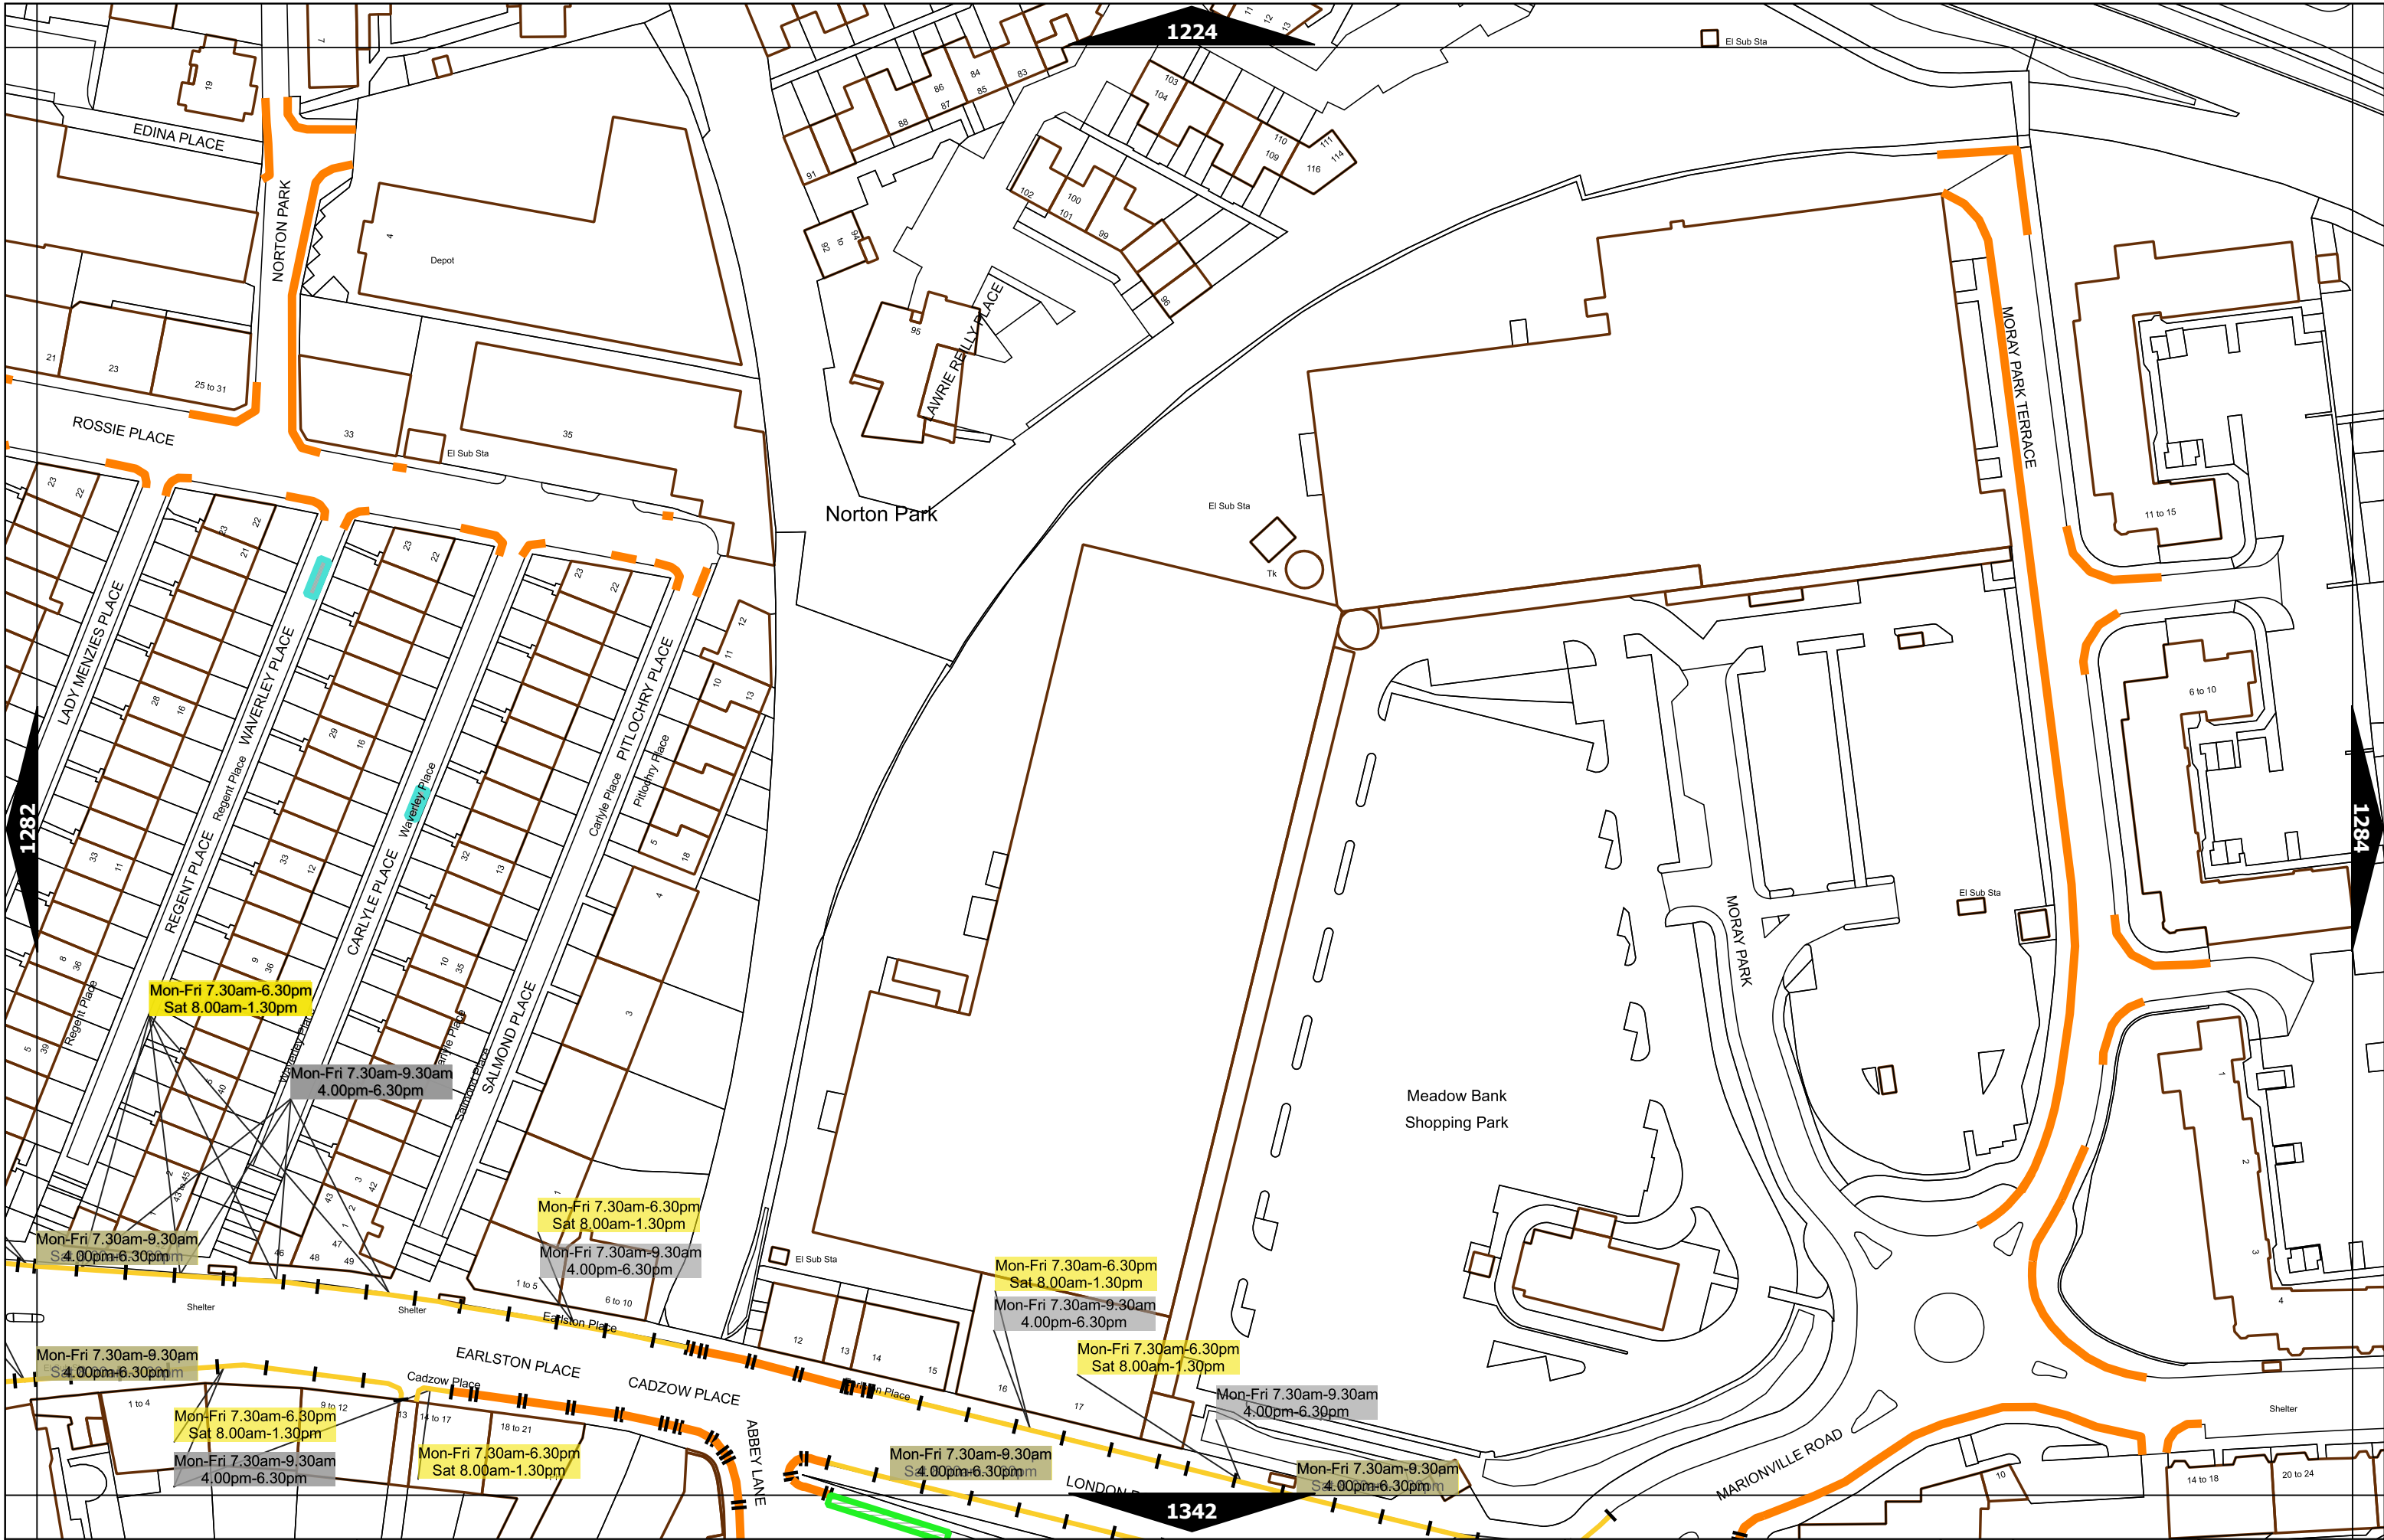

Scale at A3	1:1000
Effective Date	30-Jan-2023
Map Tile	1223
Revision	3
Status	CONFIRMED

Scale at A3	1:1000
Effective Date	15-Oct-2018
Map Tile	1224
Revision	1
Status	CONFIRMED

Scale at A3	1:1000
Effective Date	30-Jan-2023
Map Tile	1282
Revision	3
Status	CONFIRMED

Scale at A3	1:1000
Effective Date	12-Aug-2019
Map Tile	1283
Revision	2
Status	CONFIRMED

Scale at A3	1:1000
Effective Date	25-Apr-2020
Map Tile	1284
Revision	2
Status	CONFIRMED

Scale at A3	1:1000
Effective Date	15-Oct-2018
Map Tile	1285
Revision	1
Status	CONFIRMED

Scale at A3	1:1000
Effective Date	15-Oct-2018
Map Tile	1343
Revision	1
Status	CONFIRMED

Scale at A3	1:1000
Effective Date	07-Oct-2019
Map Tile	1344
Revision	2
Status	CONFIRMED

Scale at A3	1:1000
Effective Date	15-Oct-2018
Map Tile	1345
Revision	1
Status	CONFIRMED

Mon-Fri 8.30am-5.30pm  
 Max Stay: 10h  
 No Return: 1h

Scale at A3	1:1000
Effective Date	20-Jun-2022
Map Tile	1400
Revision	3
Status	CONFIRMED

Scale at A3	1:1000
Effective Date	15-Oct-2018
Map Tile	1401
Revision	1
Status	CONFIRMED