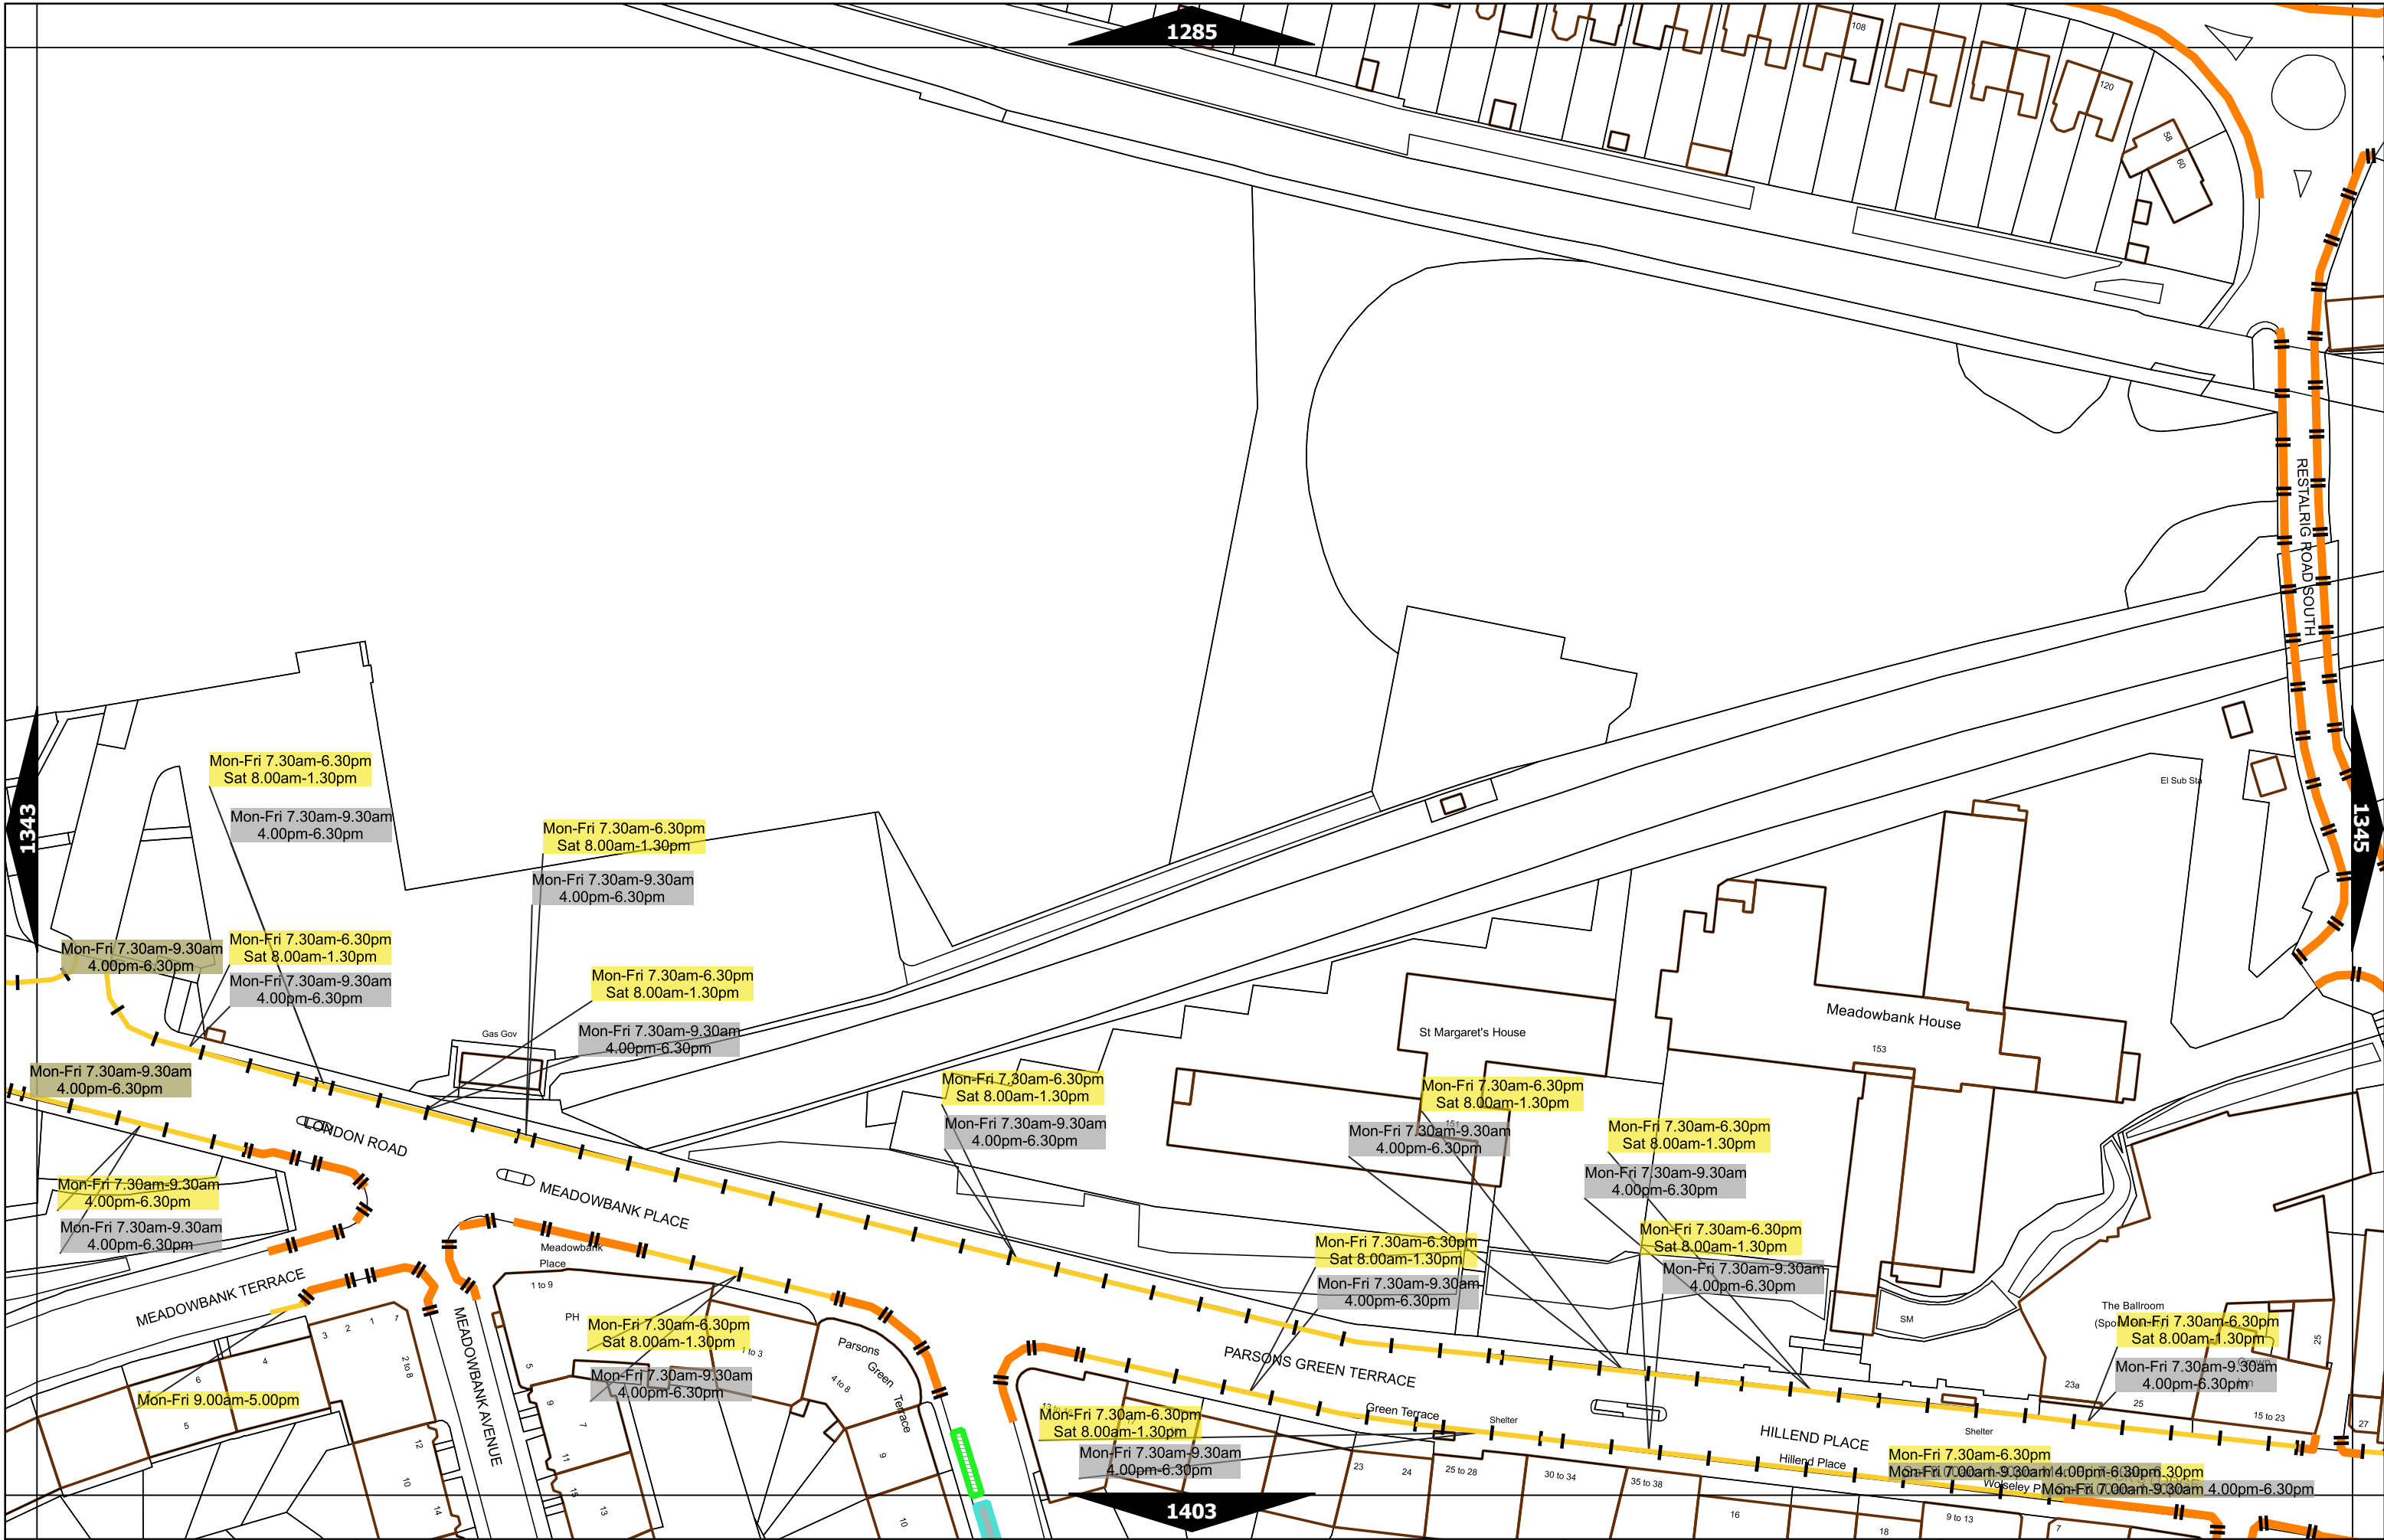

Scale at A3	1:1000
Effective Date	12-Aug-2019
Map Tile	1283
Revision	2
Status	CONFIRMED

Scale at A3	1:1000
Effective Date	25-Apr-2020
Map Tile	1284
Revision	2
Status	CONFIRMED

Scale at A3	1:1000
Effective Date	15-Oct-2018
Map Tile	1285
Revision	1
Status	CONFIRMED

Scale at A3	1:1000
Effective Date	15-Oct-2018
Map Tile	1343
Revision	1
Status	CONFIRMED

Scale at A3	1:1000
Effective Date	07-Oct-2019
Map Tile	1344
Revision	2
Status	CONFIRMED

Scale at A3	1:1000
Effective Date	15-Oct-2018
Map Tile	1345
Revision	1
Status	CONFIRMED

Mon-Fri 8.30am-5.30pm  
 Max Stay: 10h  
 No Return: 1h

Scale at A3	1:1000
Effective Date	20-Jun-2022
Map Tile	1400
Revision	3
Status	CONFIRMED

Scale at A3	1:1000
Effective Date	15-Oct-2018
Map Tile	1401
Revision	1
Status	CONFIRMED

Scale at A3	1:1000
Effective Date	15-Oct-2018
Map Tile	1402
Revision	1
Status	CONFIRMED

Scale at A3	1:1000
Effective Date	24-Oct-2022
Map Tile	1403
Revision	3
Status	CONFIRMED

Scale at A3	1:1000
Effective Date	07-Oct-2019
Map Tile	1404
Revision	2
Status	CONFIRMED