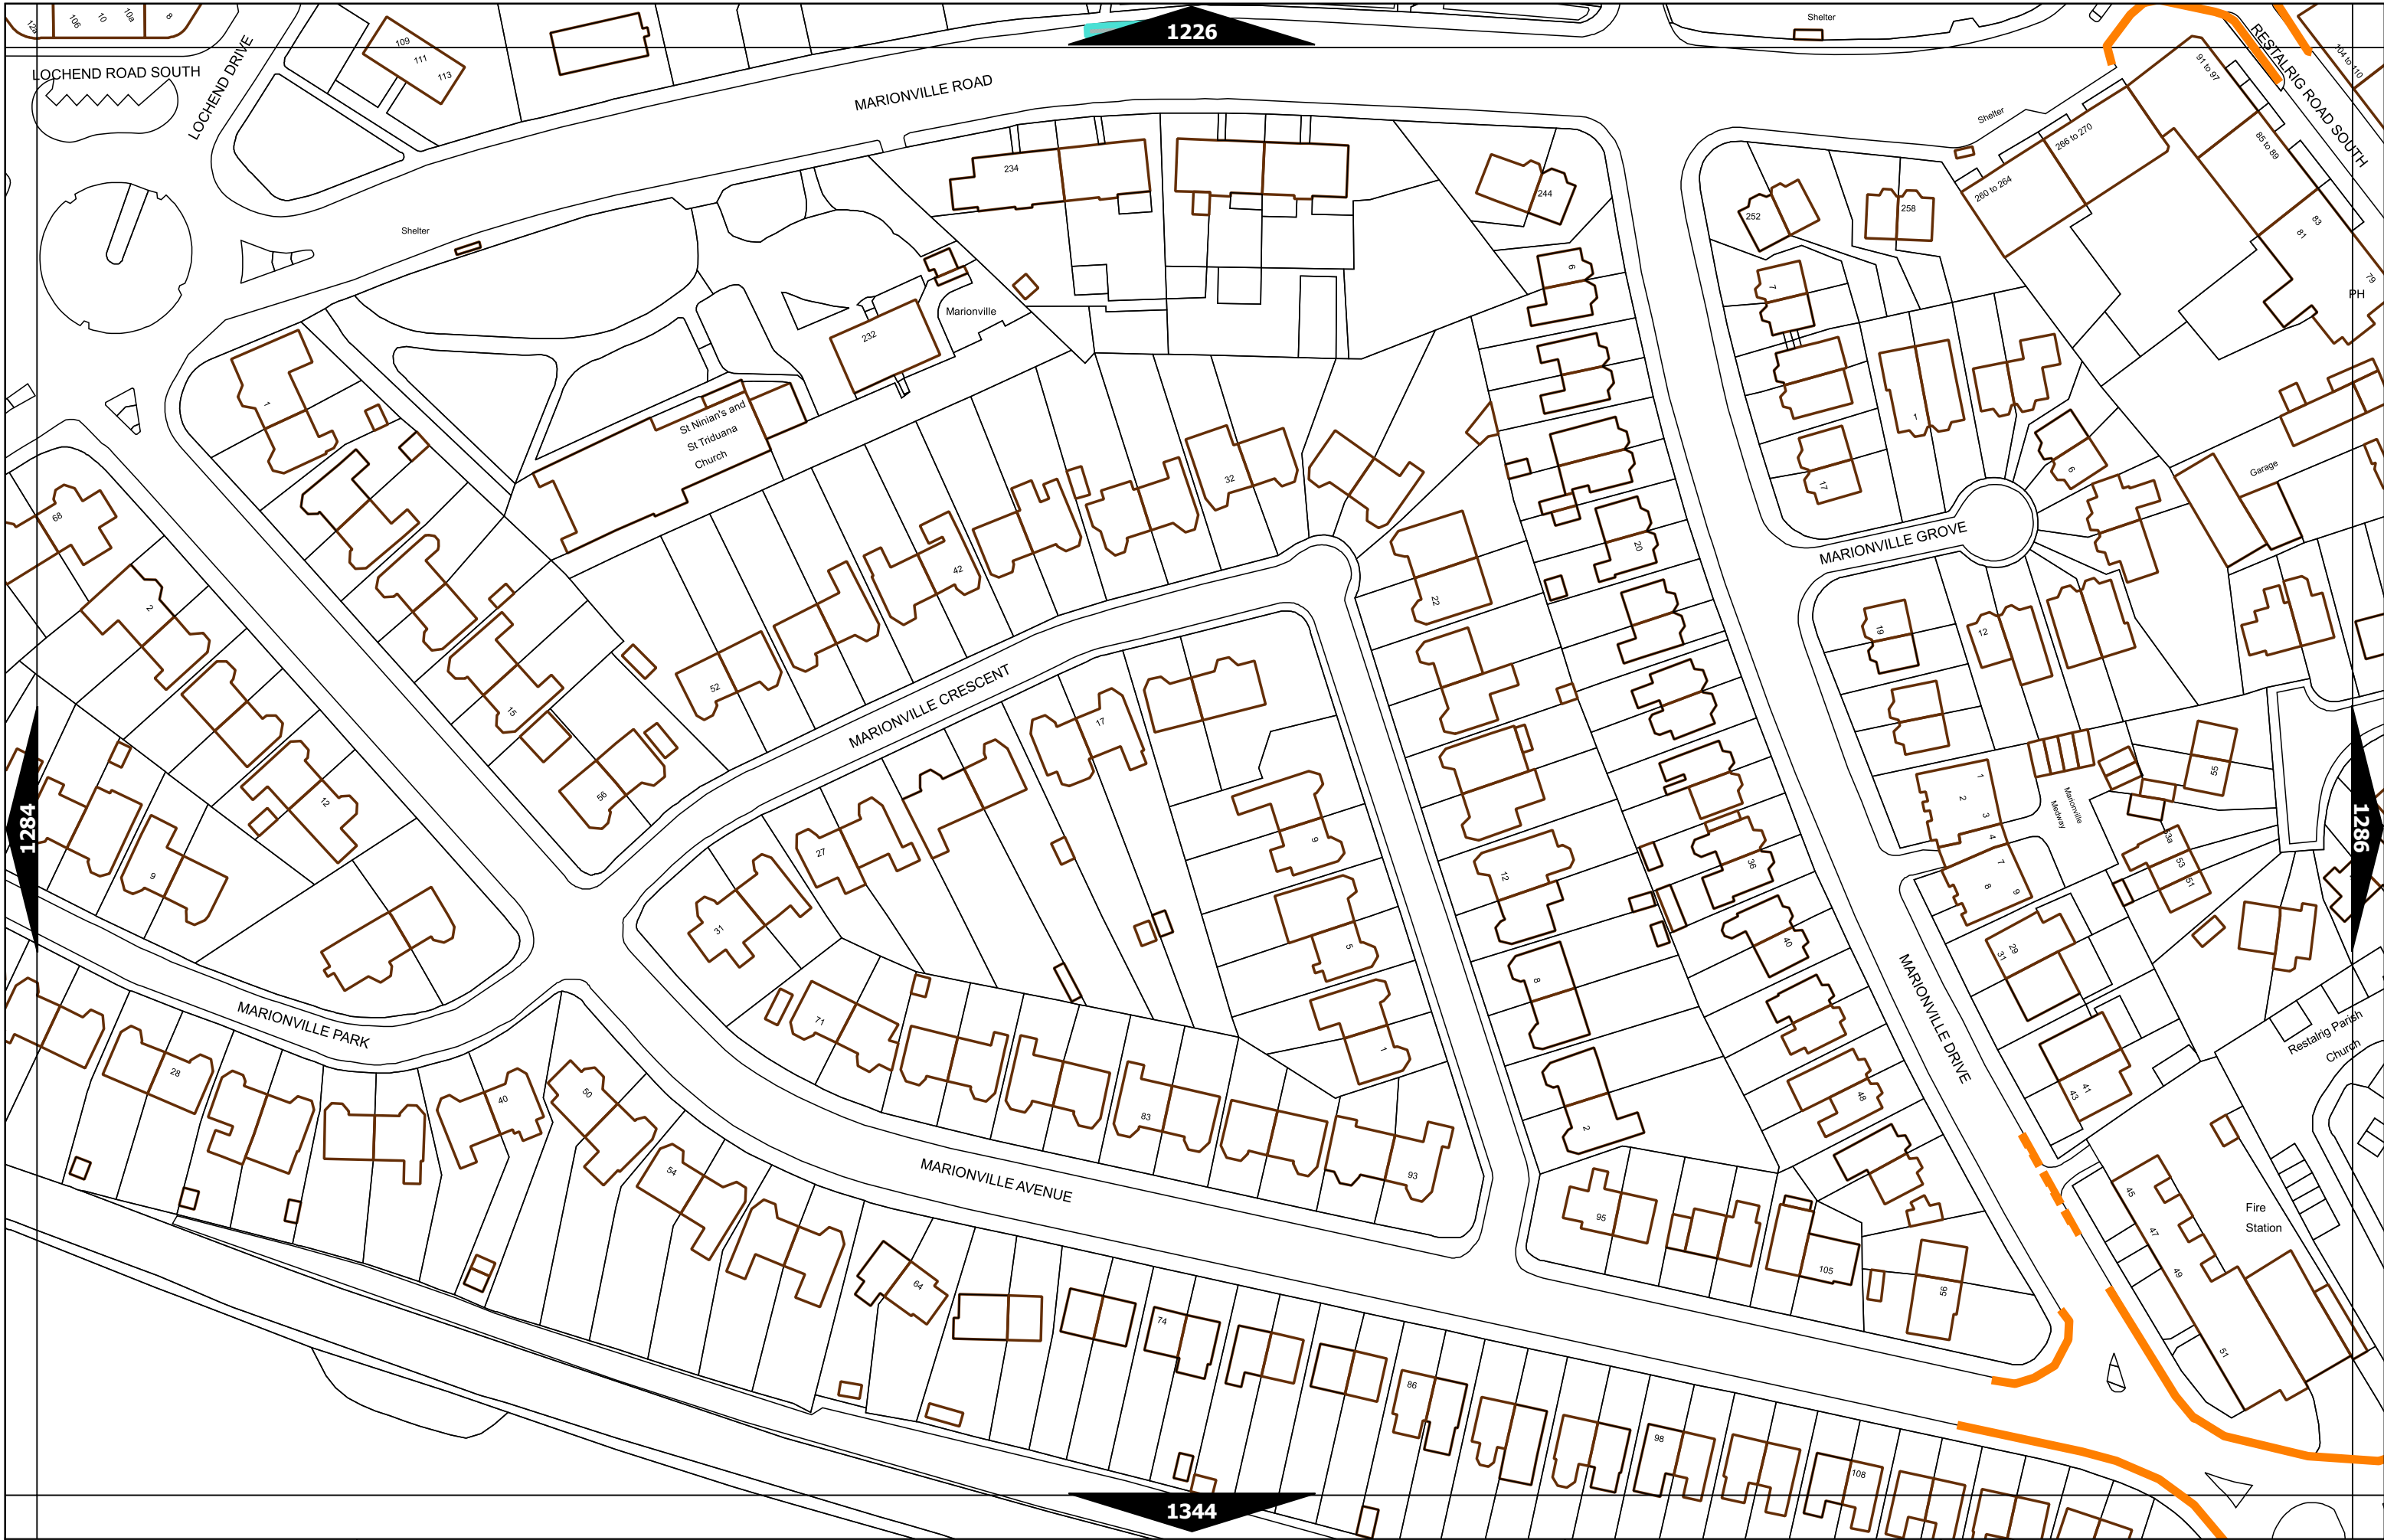

Scale at A3	1:1000
Effective Date	30-Jan-2023
Map Tile	1223
Revision	3
Status	CONFIRMED

Scale at A3	1:1000
Effective Date	15-Oct-2018
Map Tile	1224
Revision	1
Status	CONFIRMED

Scale at A3	1:1000
Effective Date	30-Jan-2023
Map Tile	1282
Revision	3
Status	CONFIRMED

Scale at A3	1:1000
Effective Date	12-Aug-2019
Map Tile	1283
Revision	2
Status	CONFIRMED

Scale at A3	1:1000
Effective Date	25-Apr-2020
Map Tile	1284
Revision	2
Status	CONFIRMED

Scale at A3	1:1000
Effective Date	15-Oct-2018
Map Tile	1285
Revision	1
Status	CONFIRMED

Scale at A3	1:1000
Effective Date	15-Oct-2018
Map Tile	1343
Revision	1
Status	CONFIRMED

Scale at A3	1:1000
Effective Date	07-Oct-2019
Map Tile	1344
Revision	2
Status	CONFIRMED

Scale at A3	1:1000
Effective Date	15-Oct-2018
Map Tile	1345
Revision	1
Status	CONFIRMED

Mon-Fri 8.30am-5.30pm  
 Max Stay: 10h  
 No Return: 1h

Scale at A3	1:1000
Effective Date	20-Jun-2022
Map Tile	1400
Revision	3
Status	CONFIRMED

Scale at A3	1:1000
Effective Date	15-Oct-2018
Map Tile	1401
Revision	1
Status	CONFIRMED