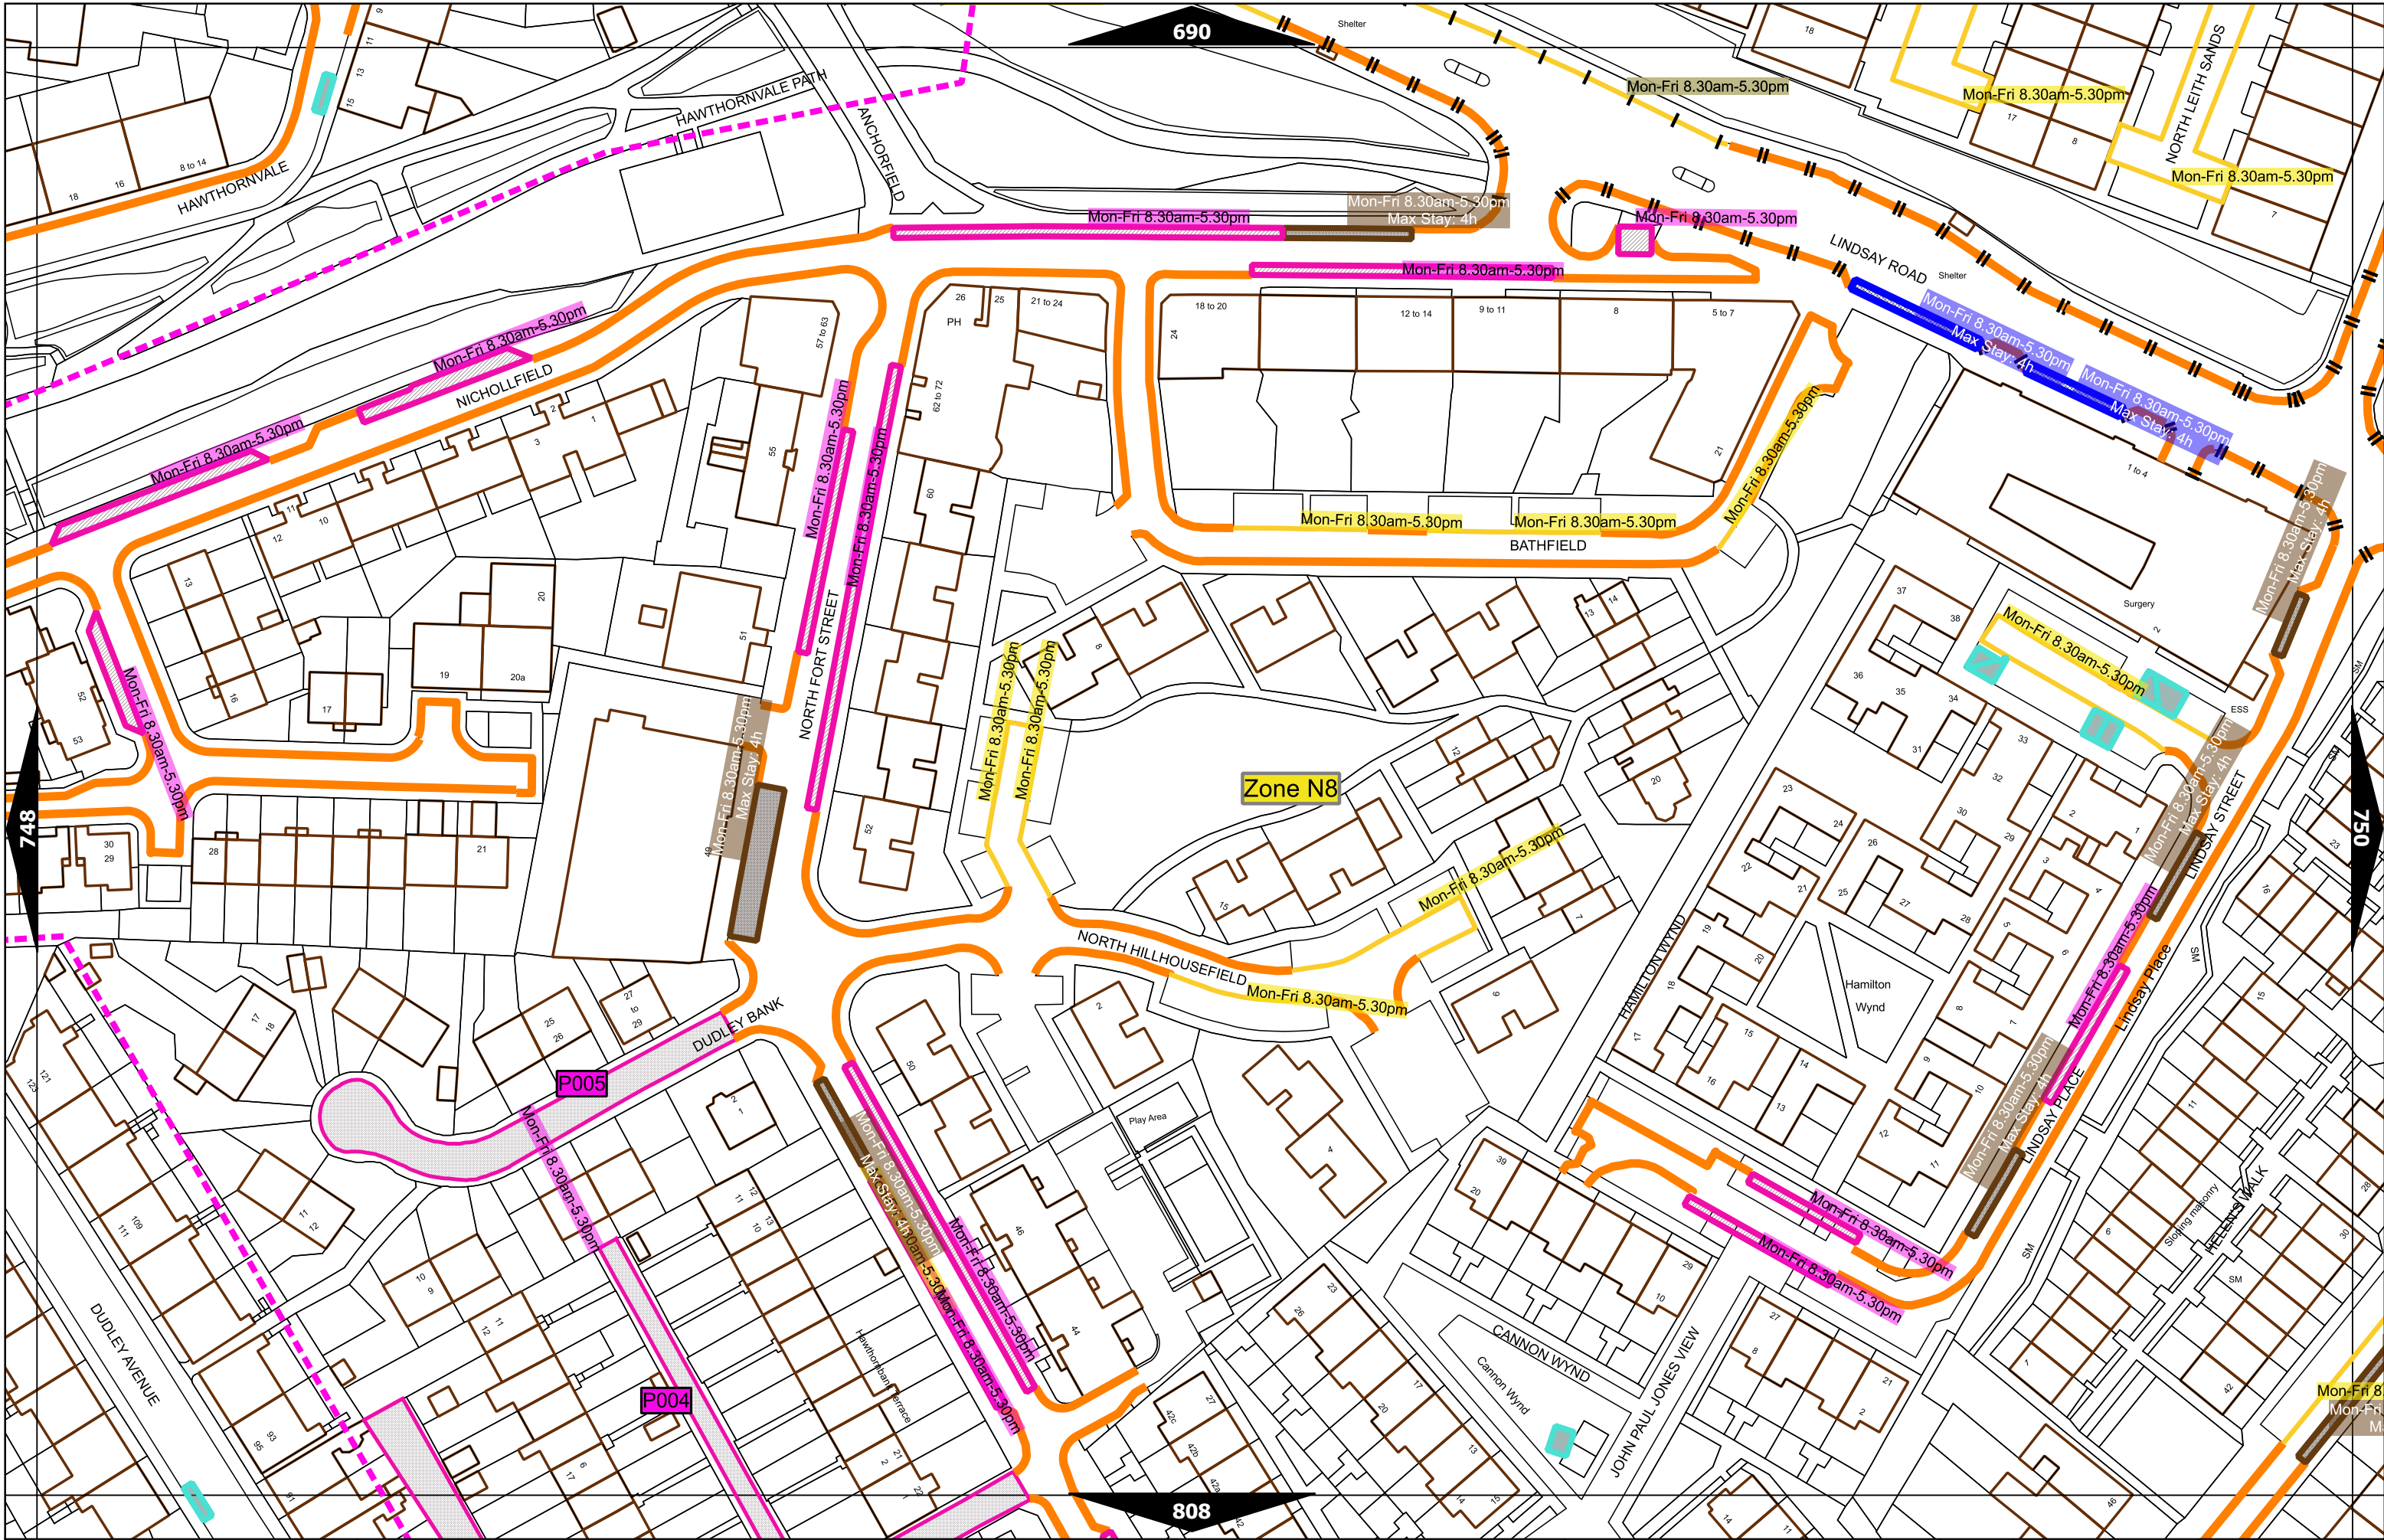

MELROSE DRIVE

PORTLAND GARDENS

NORTH LEITH SANDS

Mon-Fri 8.30am-5.30pm
Max Stay 4h
PORTLAND ROW

Mon-Fri 8.30am-5.30pm

Mon-Fri 8.30am-5.30pm

Mon-Fri 8.30am-5.30pm
Max Stay 4h

Mon-Fri 8.30am-5.30pm

Scale at A3	1:1000
Effective Date	14-Feb-2023
Map Tile	691
Revision	2
Status	CONFIRMED

Scale at A3	1:1000
Effective Date	14-Feb-2023
Map Tile	692
Revision	2
Status	CONFIRMED

Scale at A3	1:1000
Effective Date	14-Feb-2023
Map Tile	748
Revision	3
Status	CONFIRMED