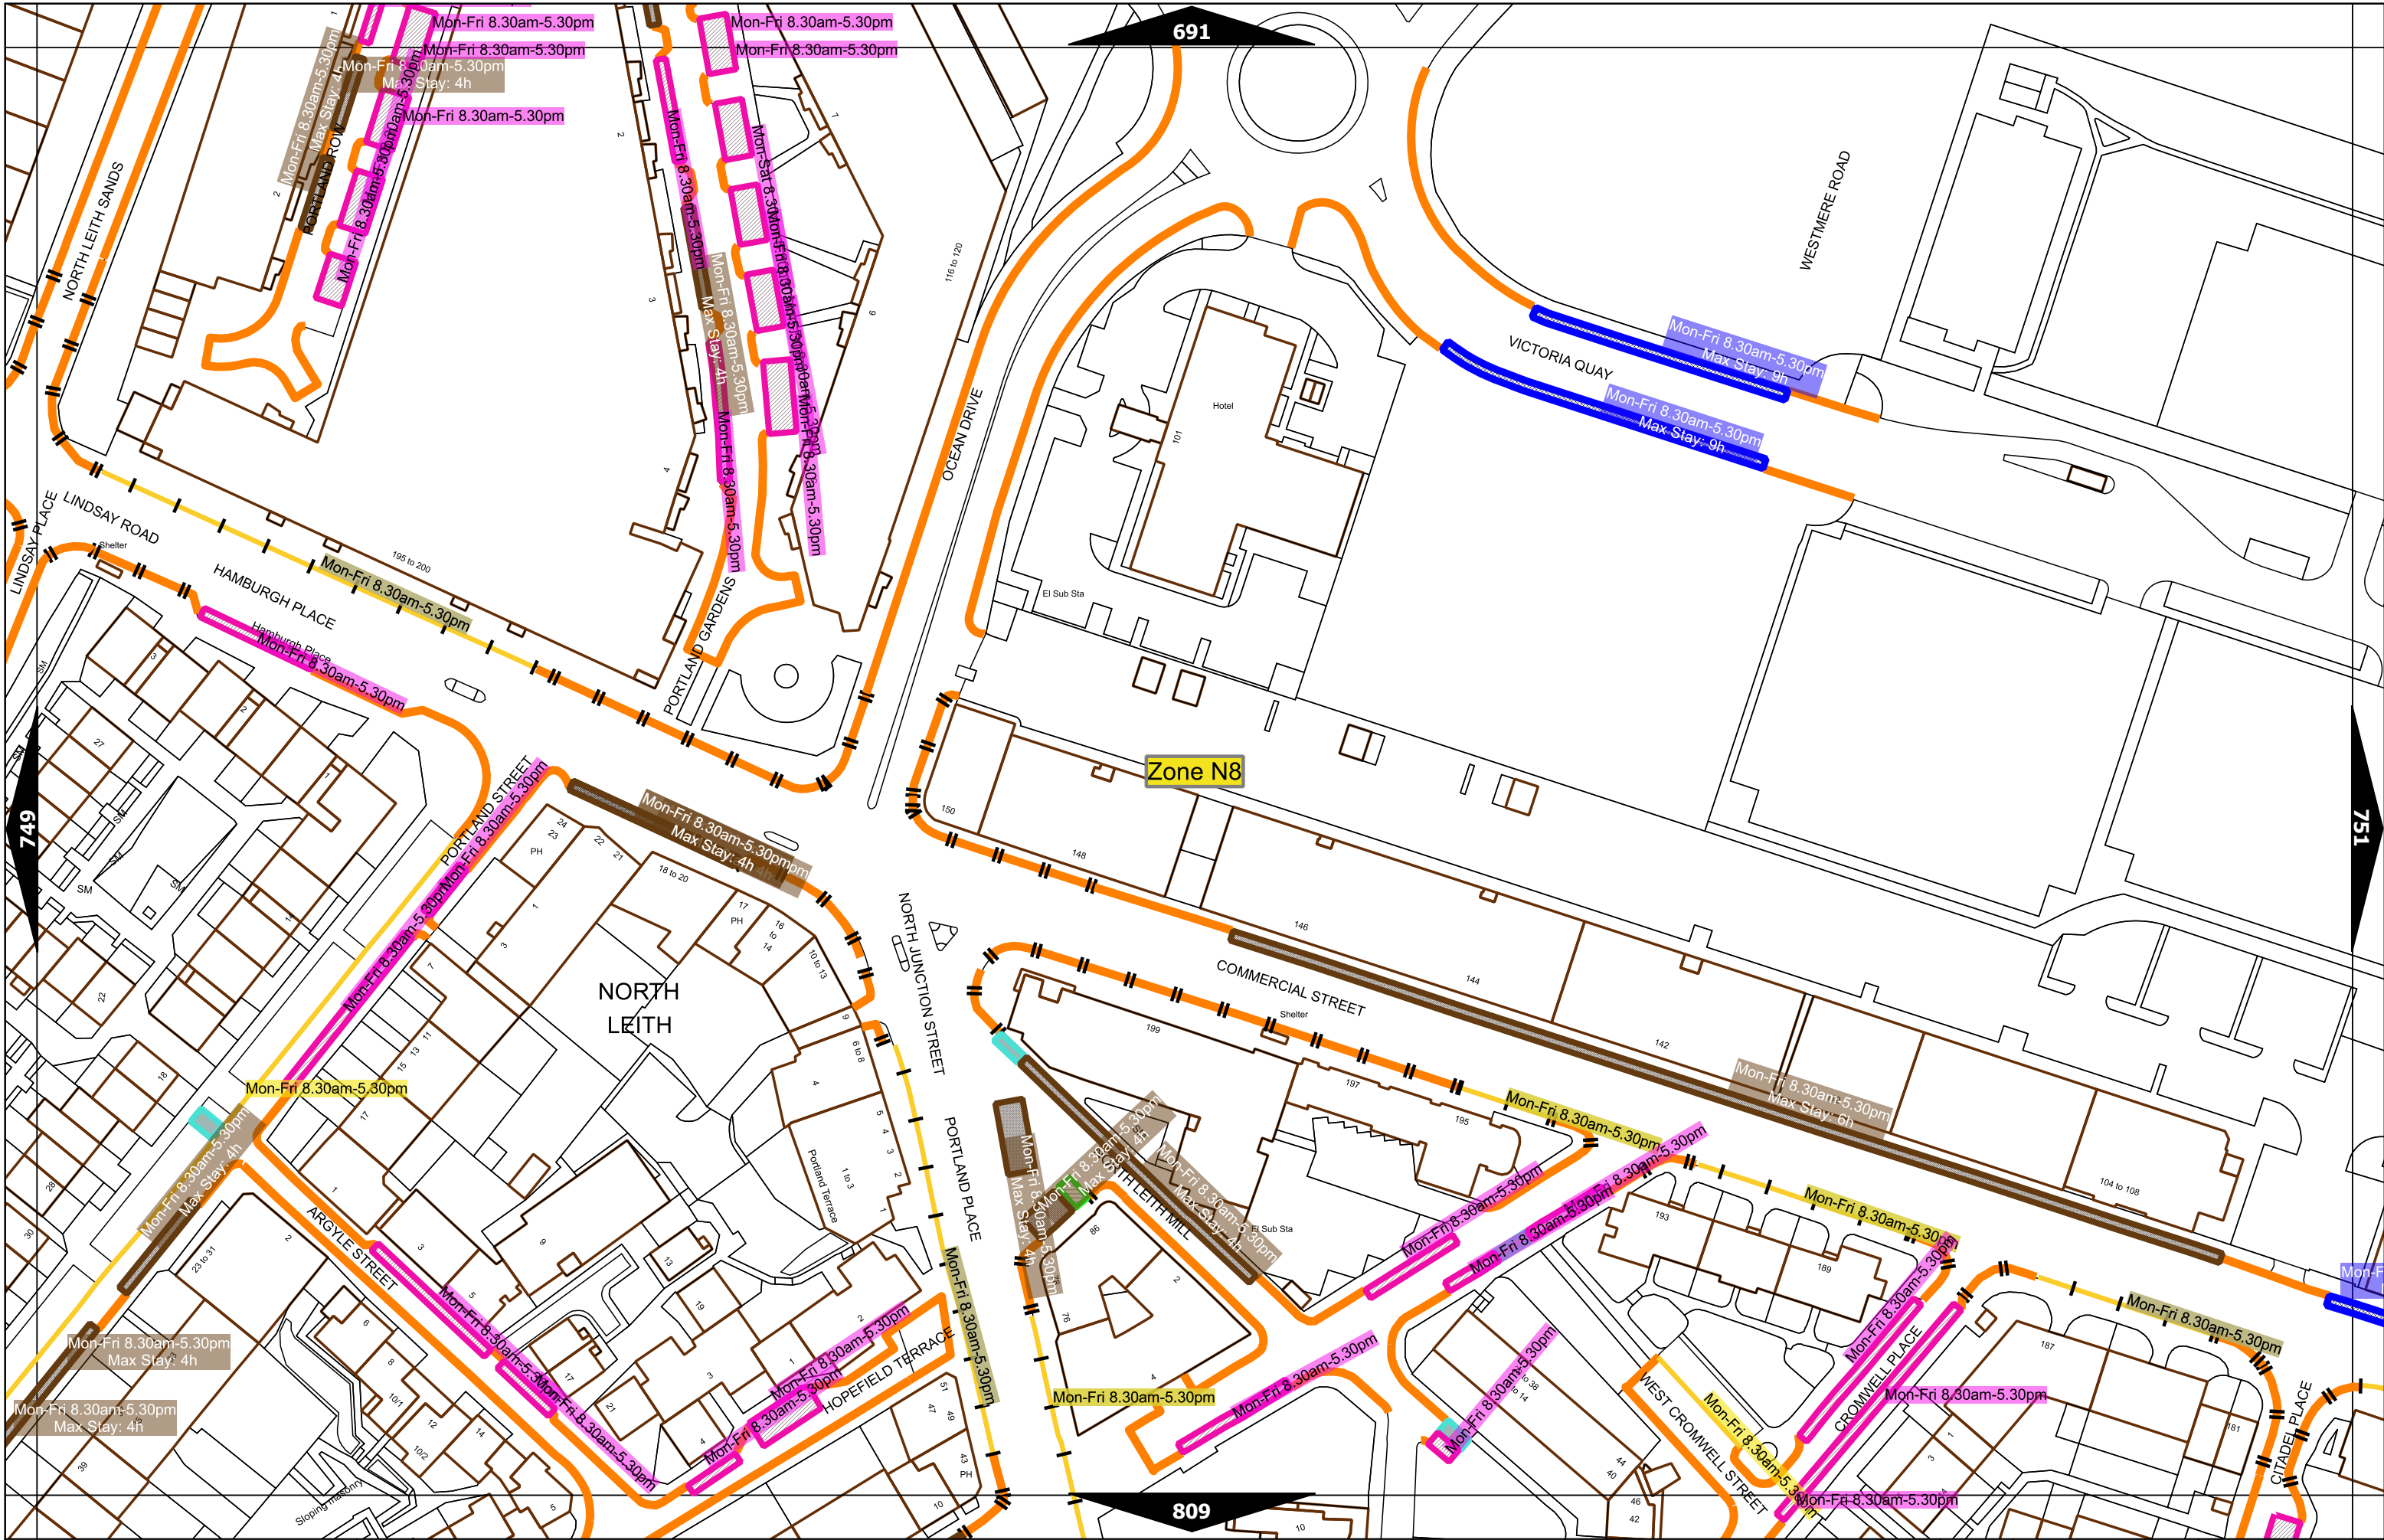

Scale at A3	1:1000
Effective Date	14-Feb-2023
Map Tile	750
Revision	4
Status	CONFIRMED