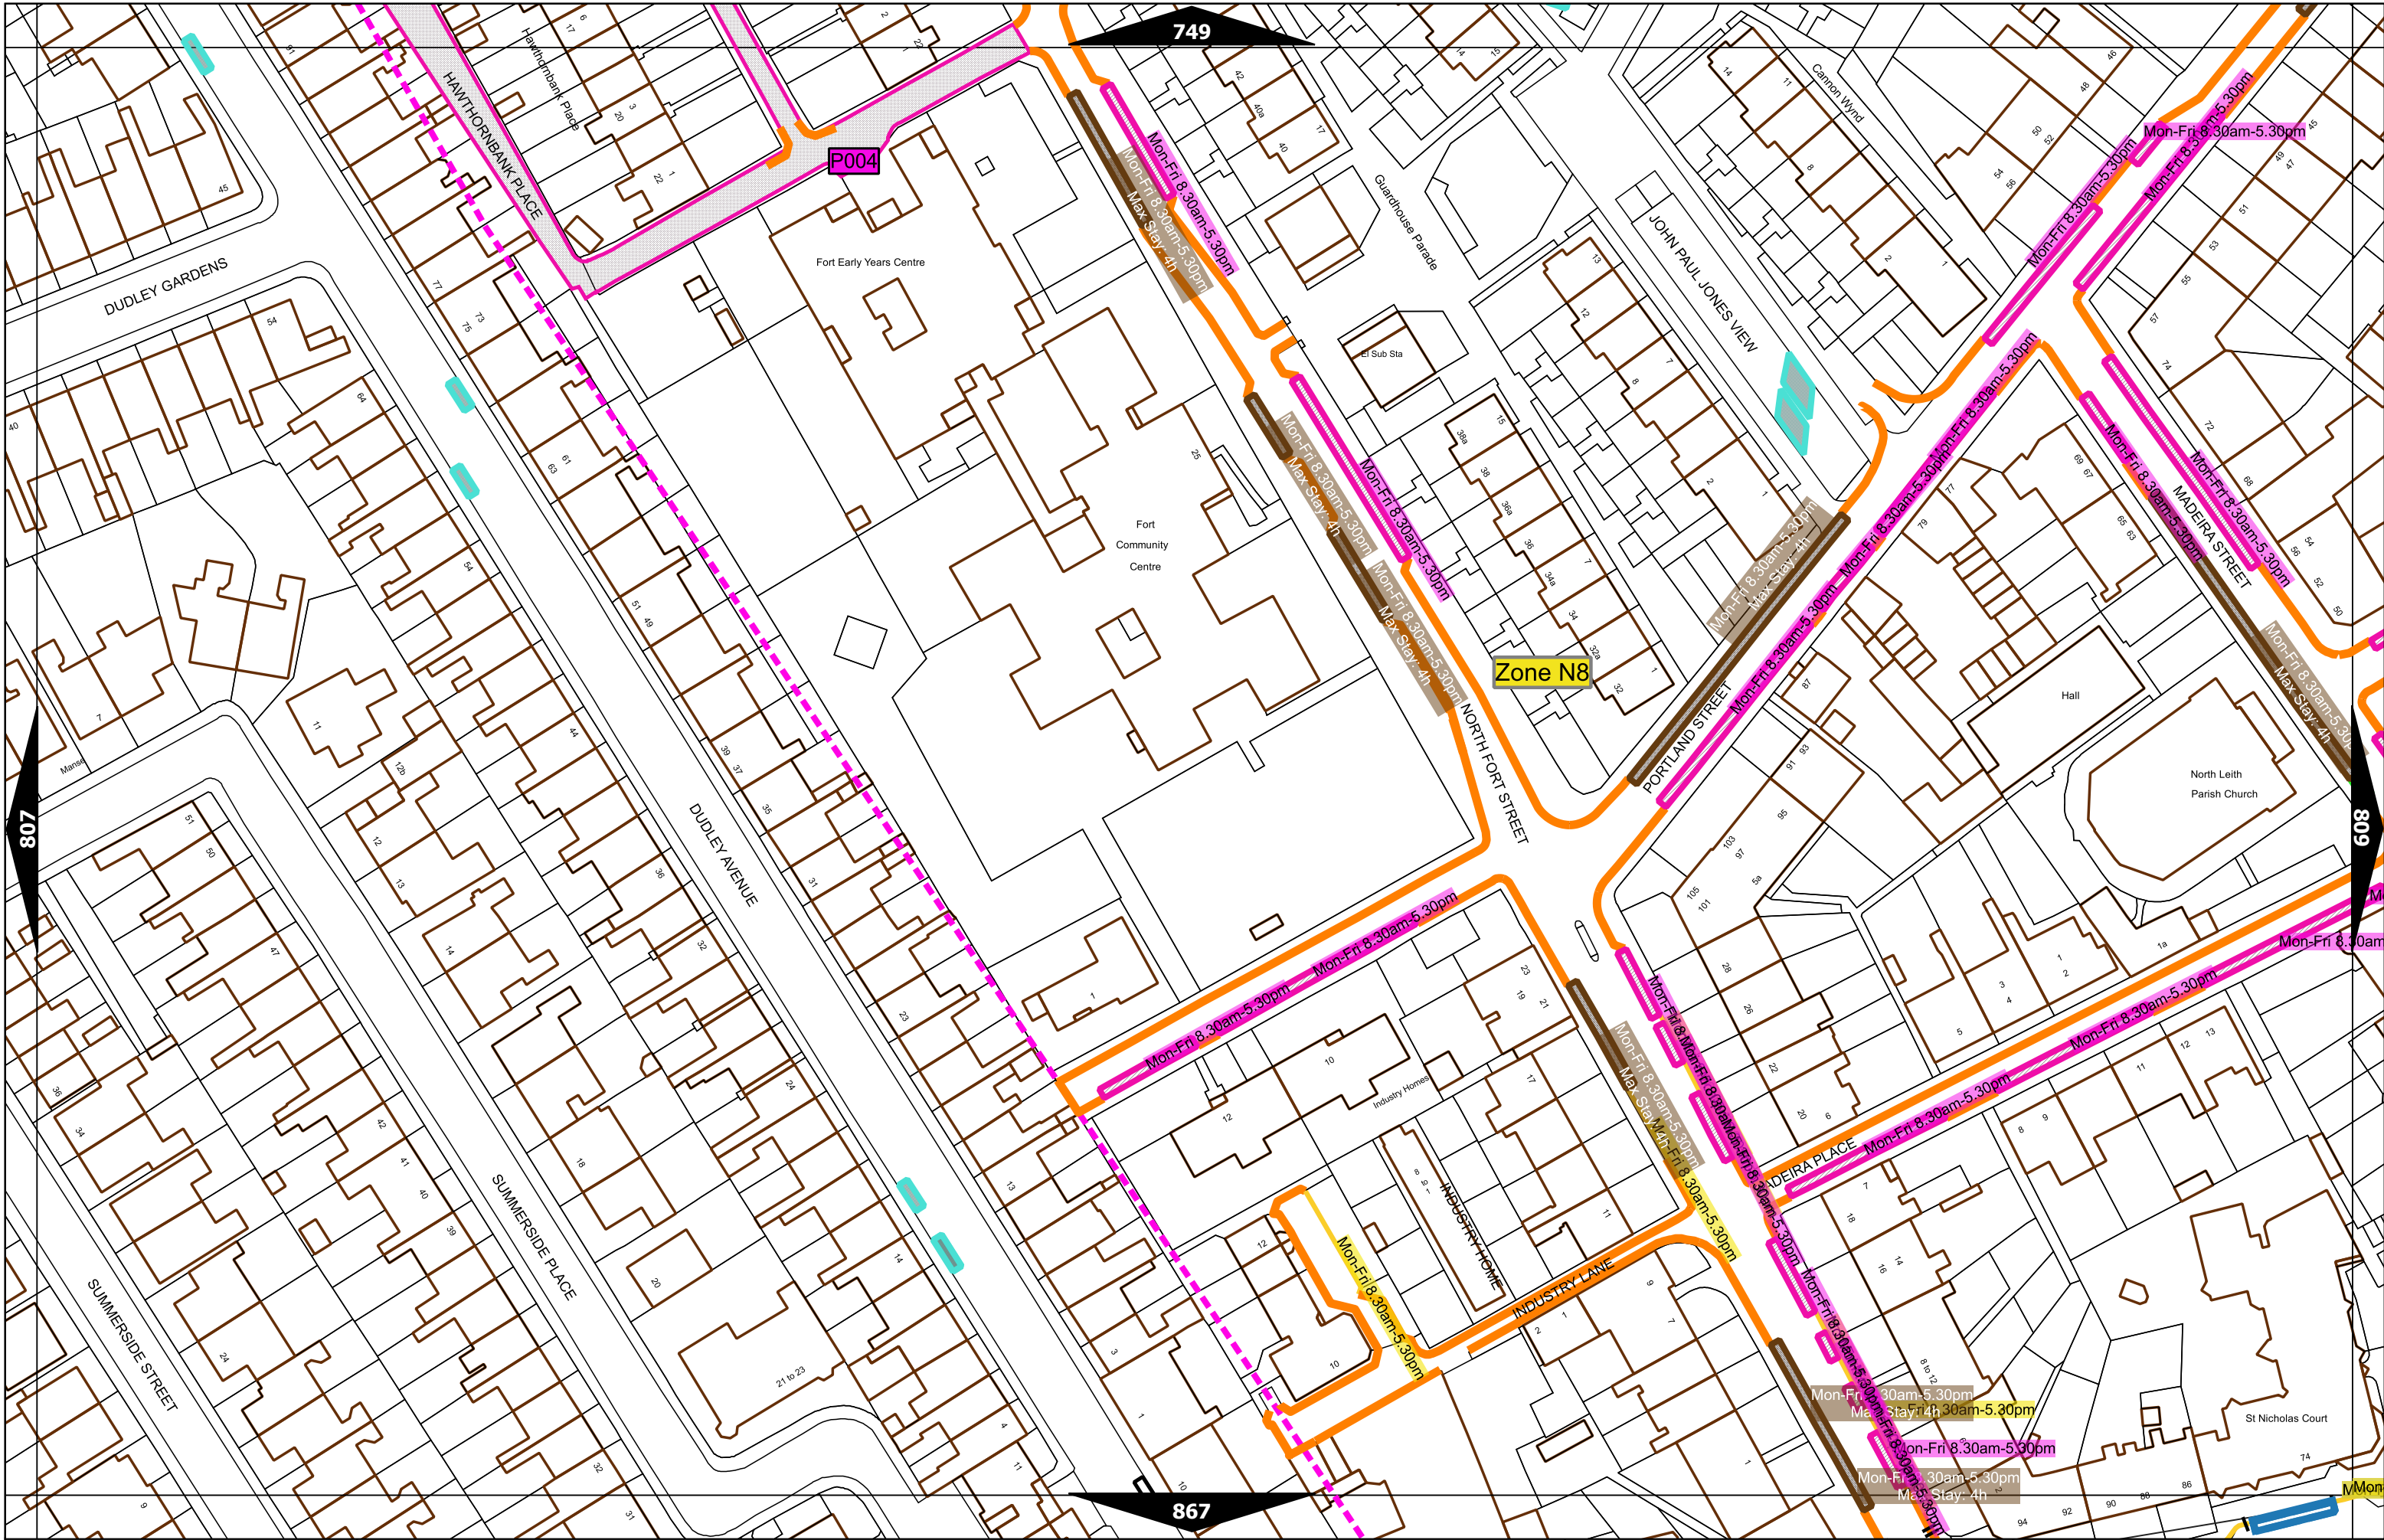

Scale at A3	1:1000
Effective Date	14-Feb-2023
Map Tile	808
Revision	5
Status	CONFIRMED