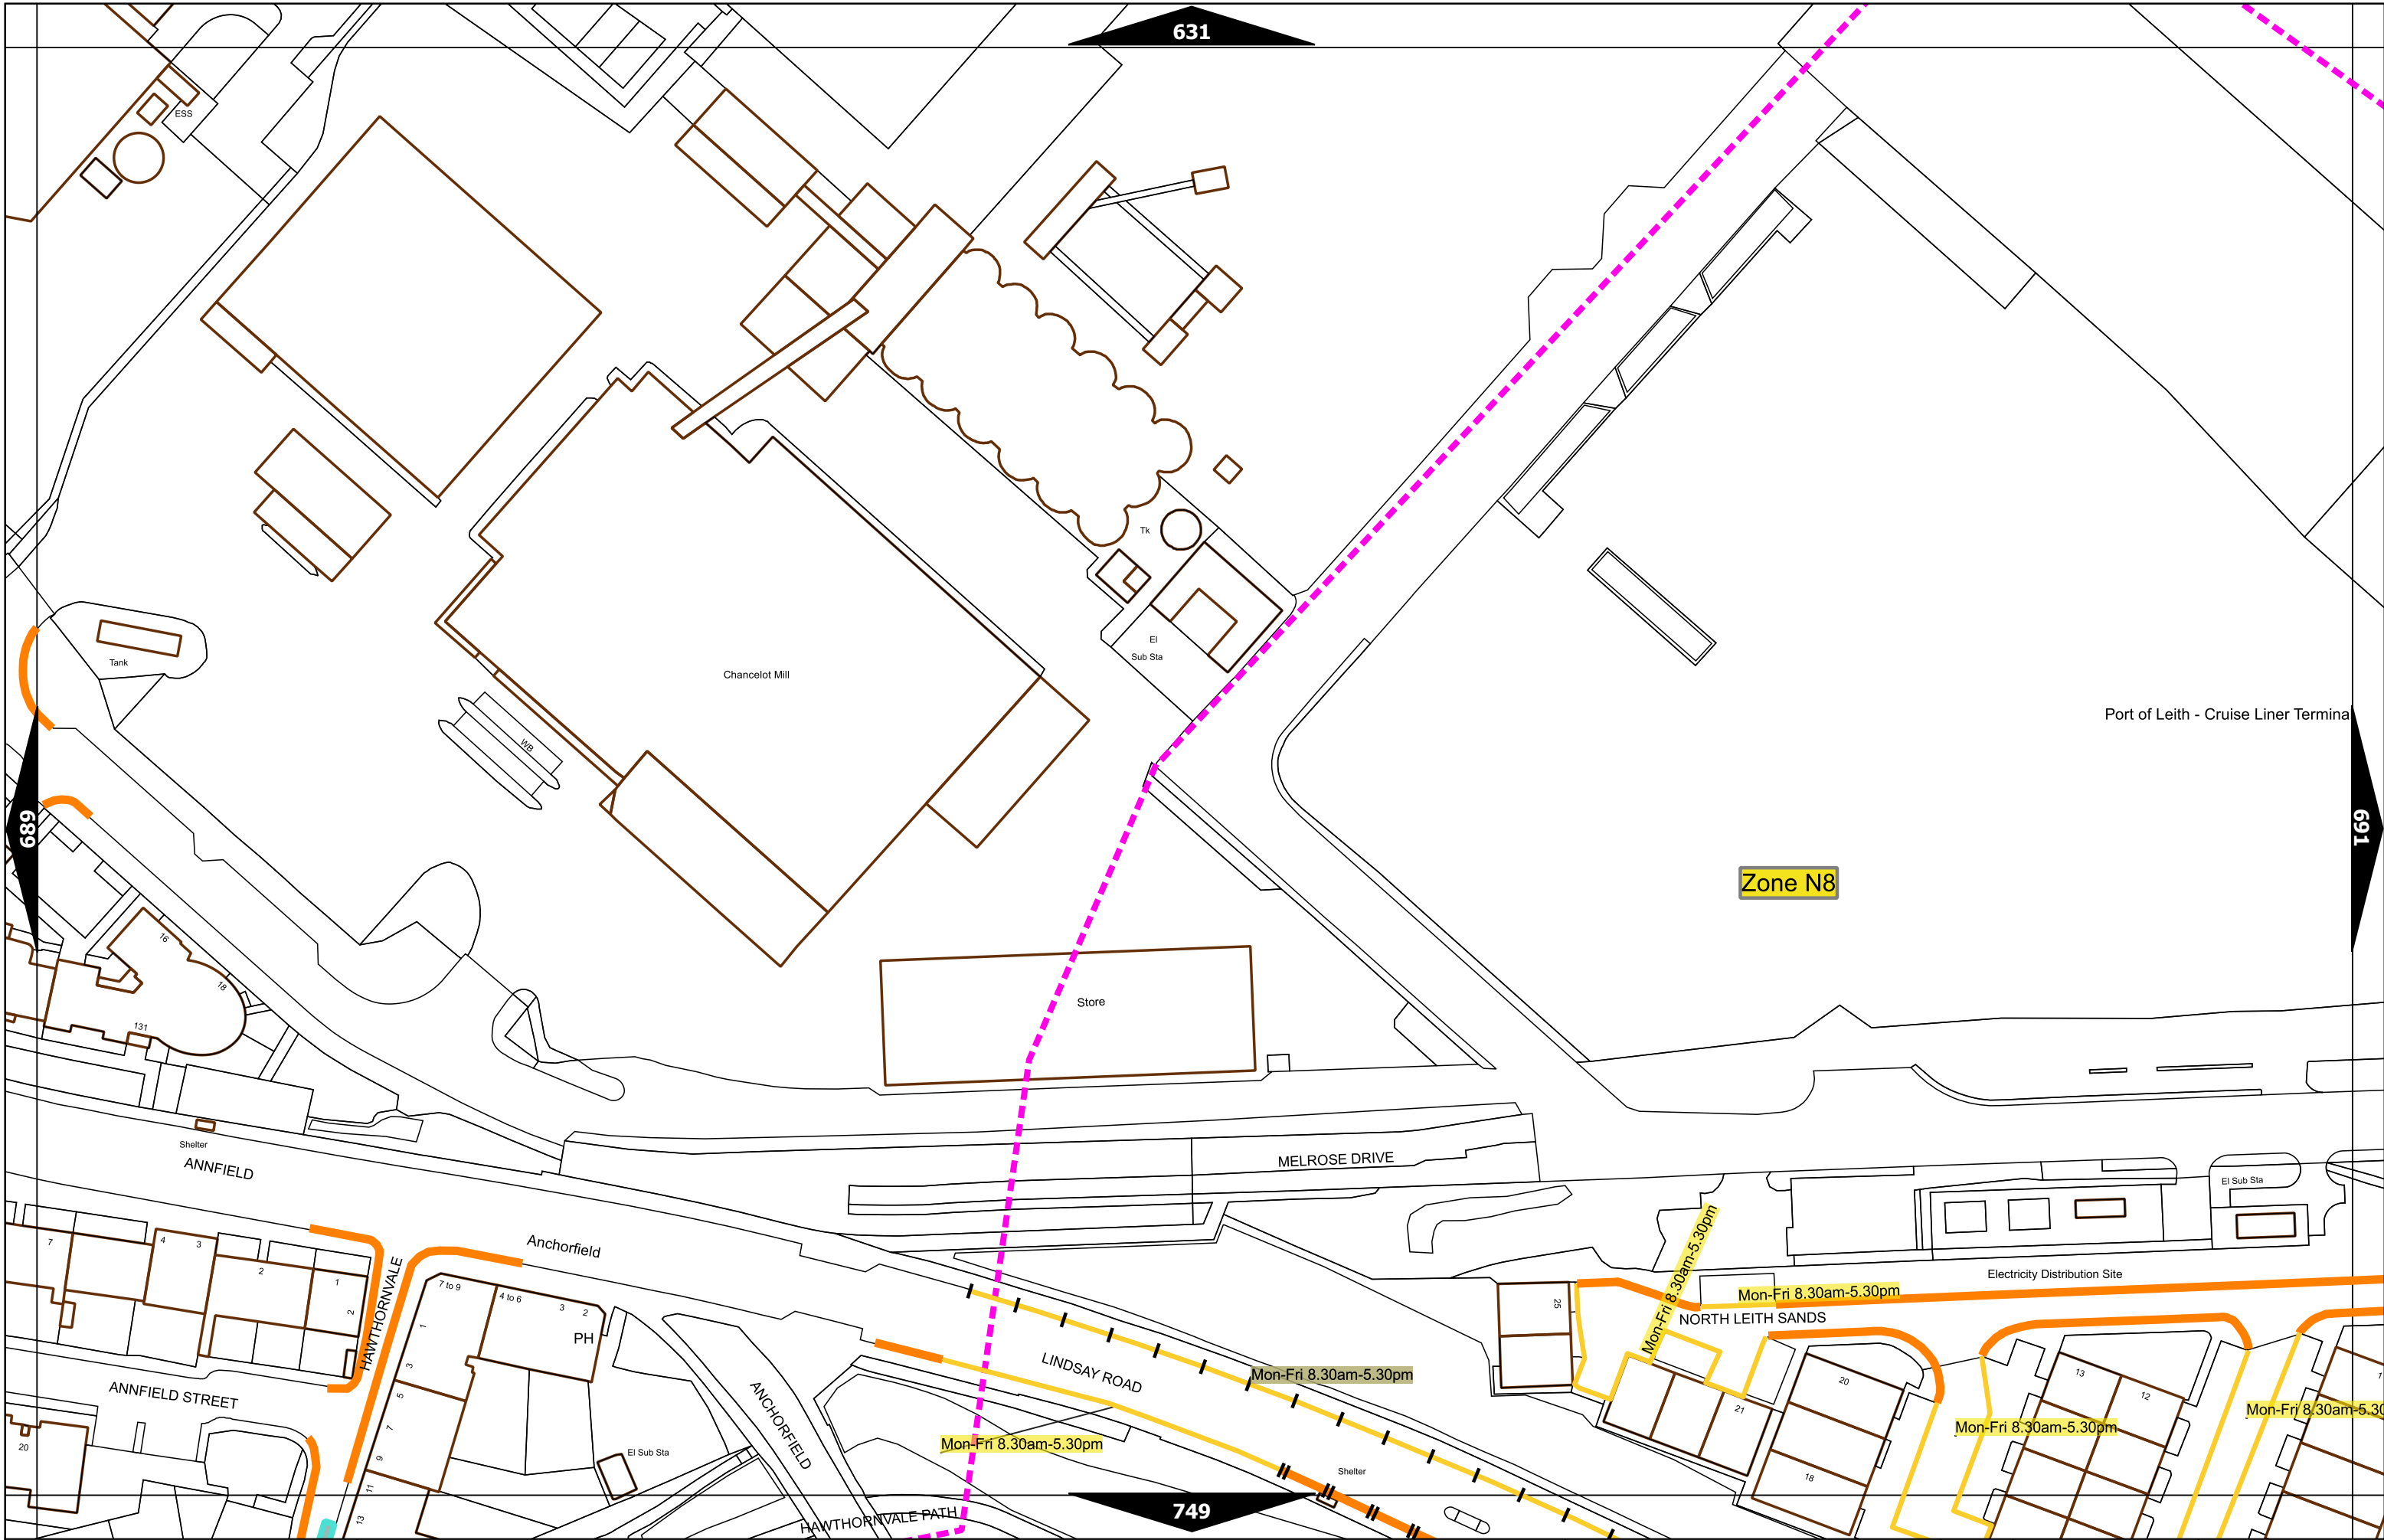

Scale at A3	1:1000
Effective Date	14-Feb-2023
Map Tile	690
Revision	3
Status	CONFIRMED