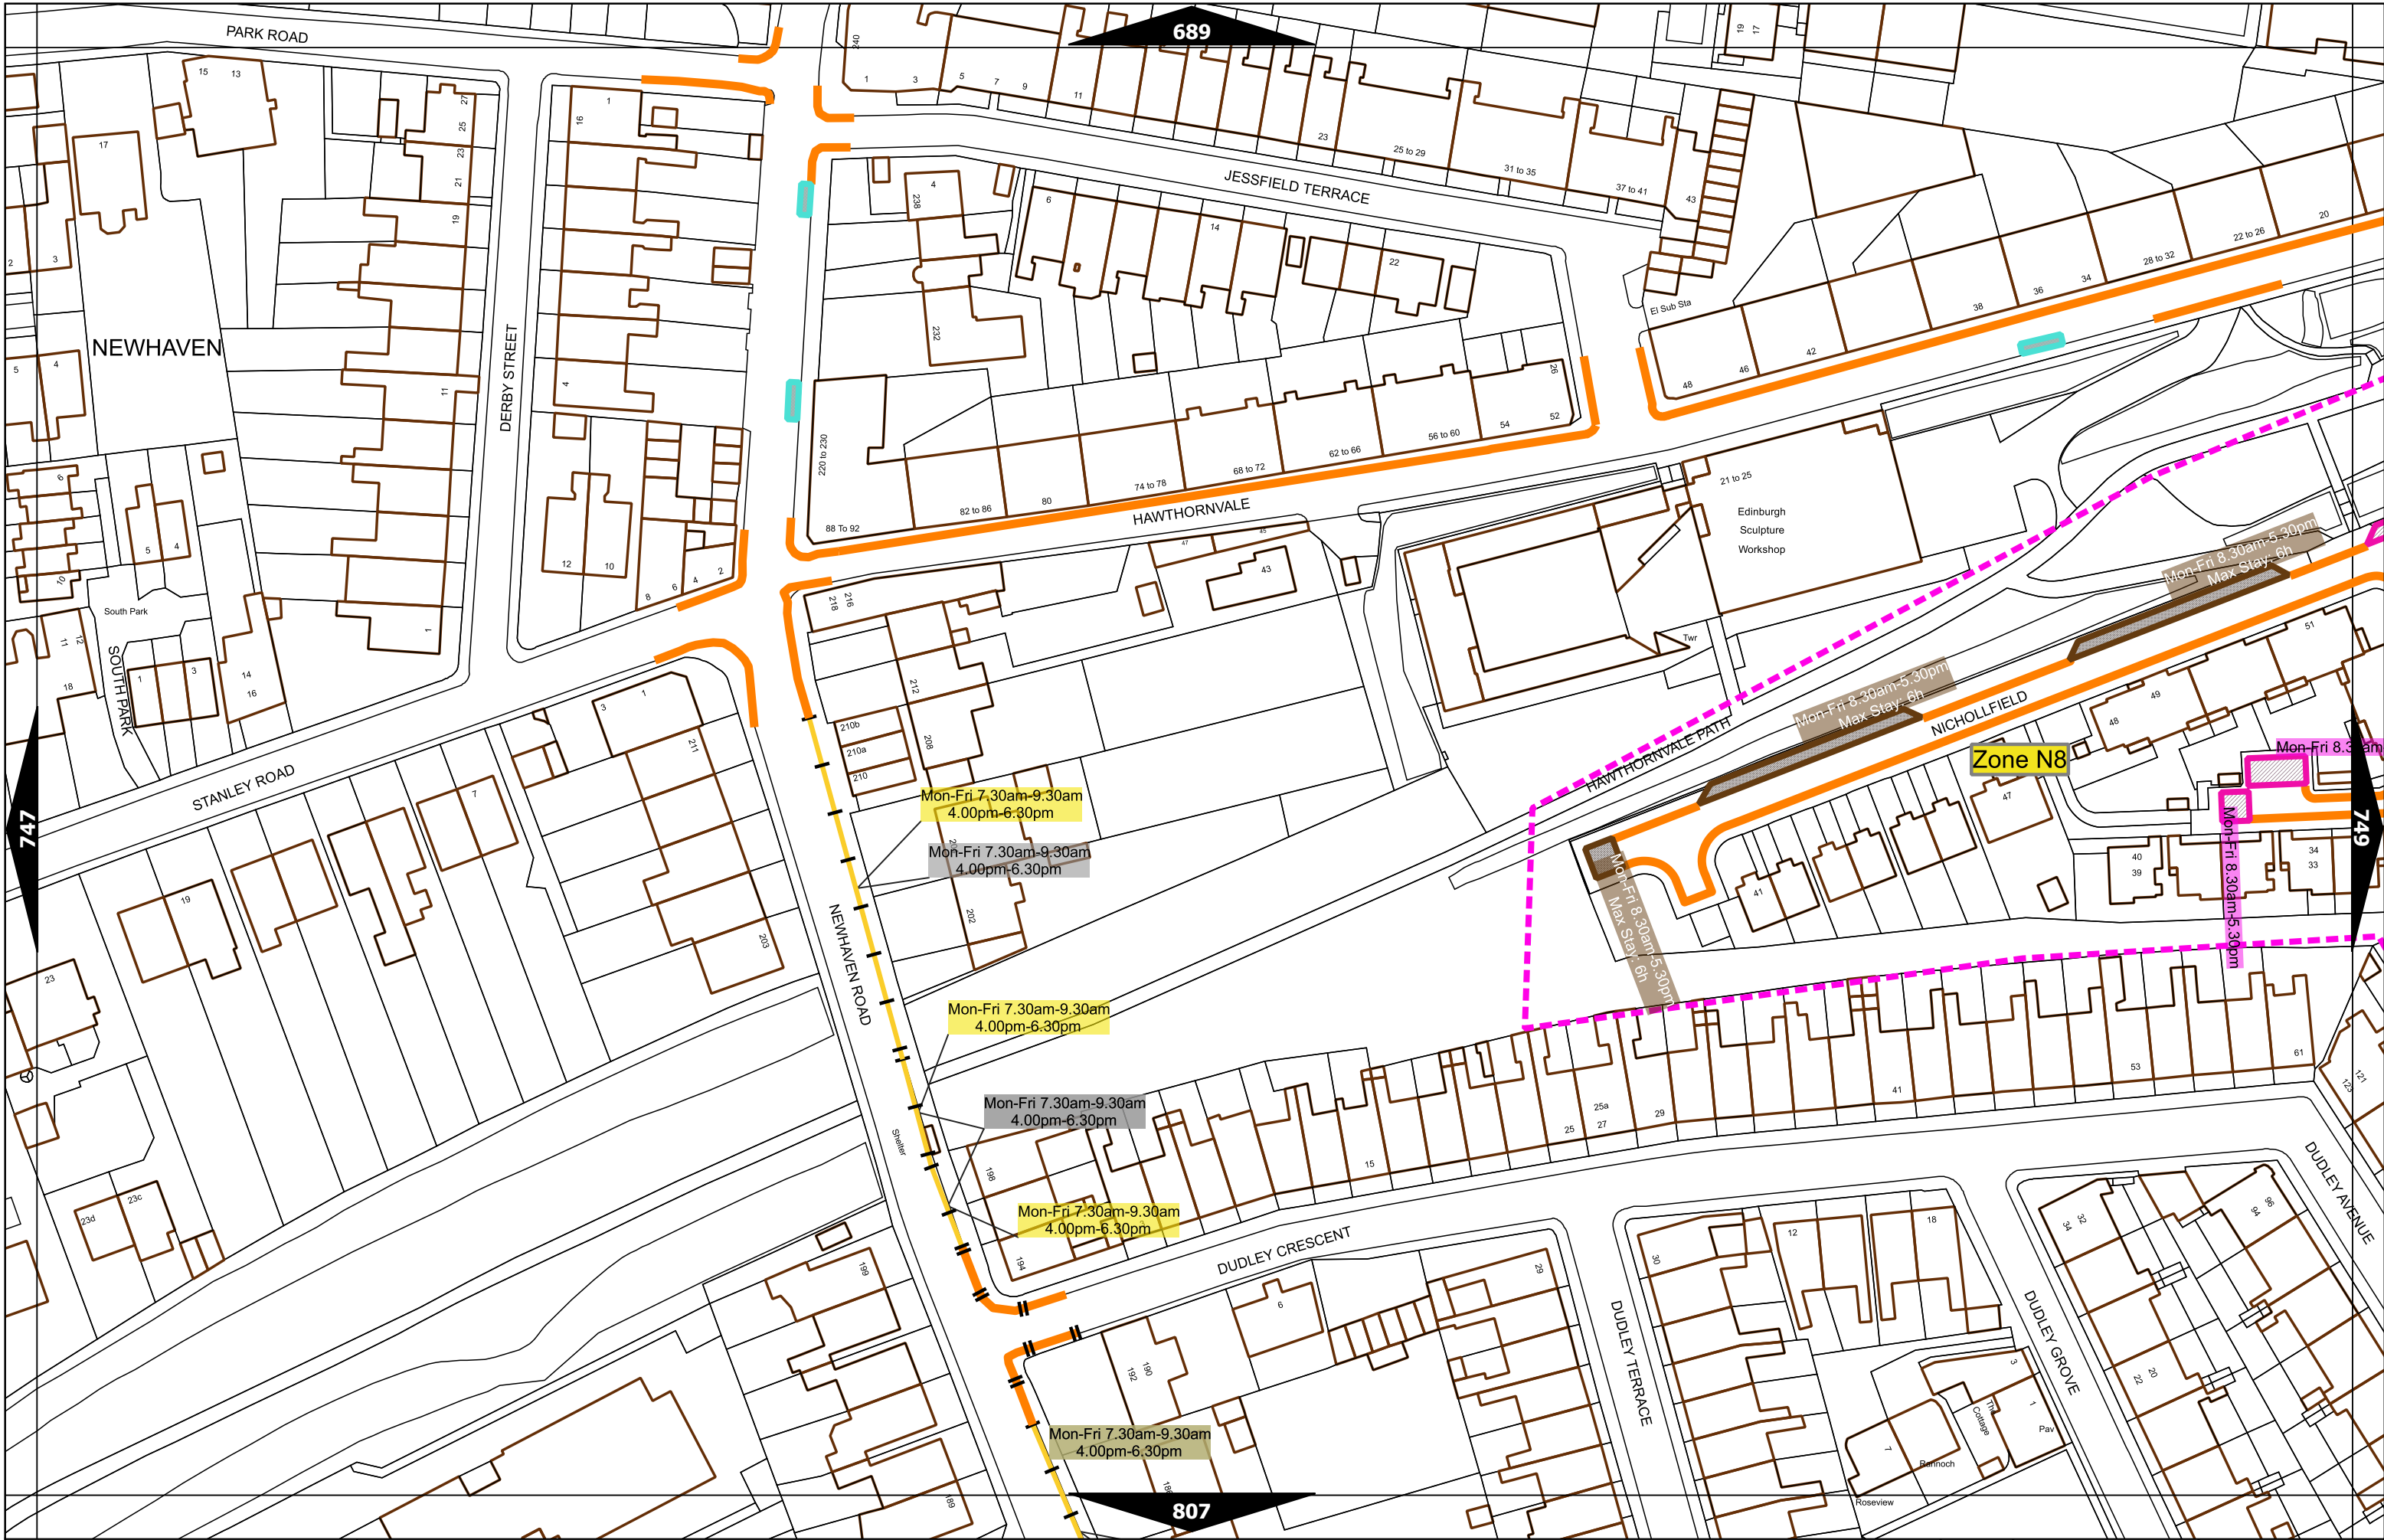

Scale at A3	1:1000
Effective Date	14-Feb-2023
Map Tile	748
Revision	3
Status	CONFIRMED