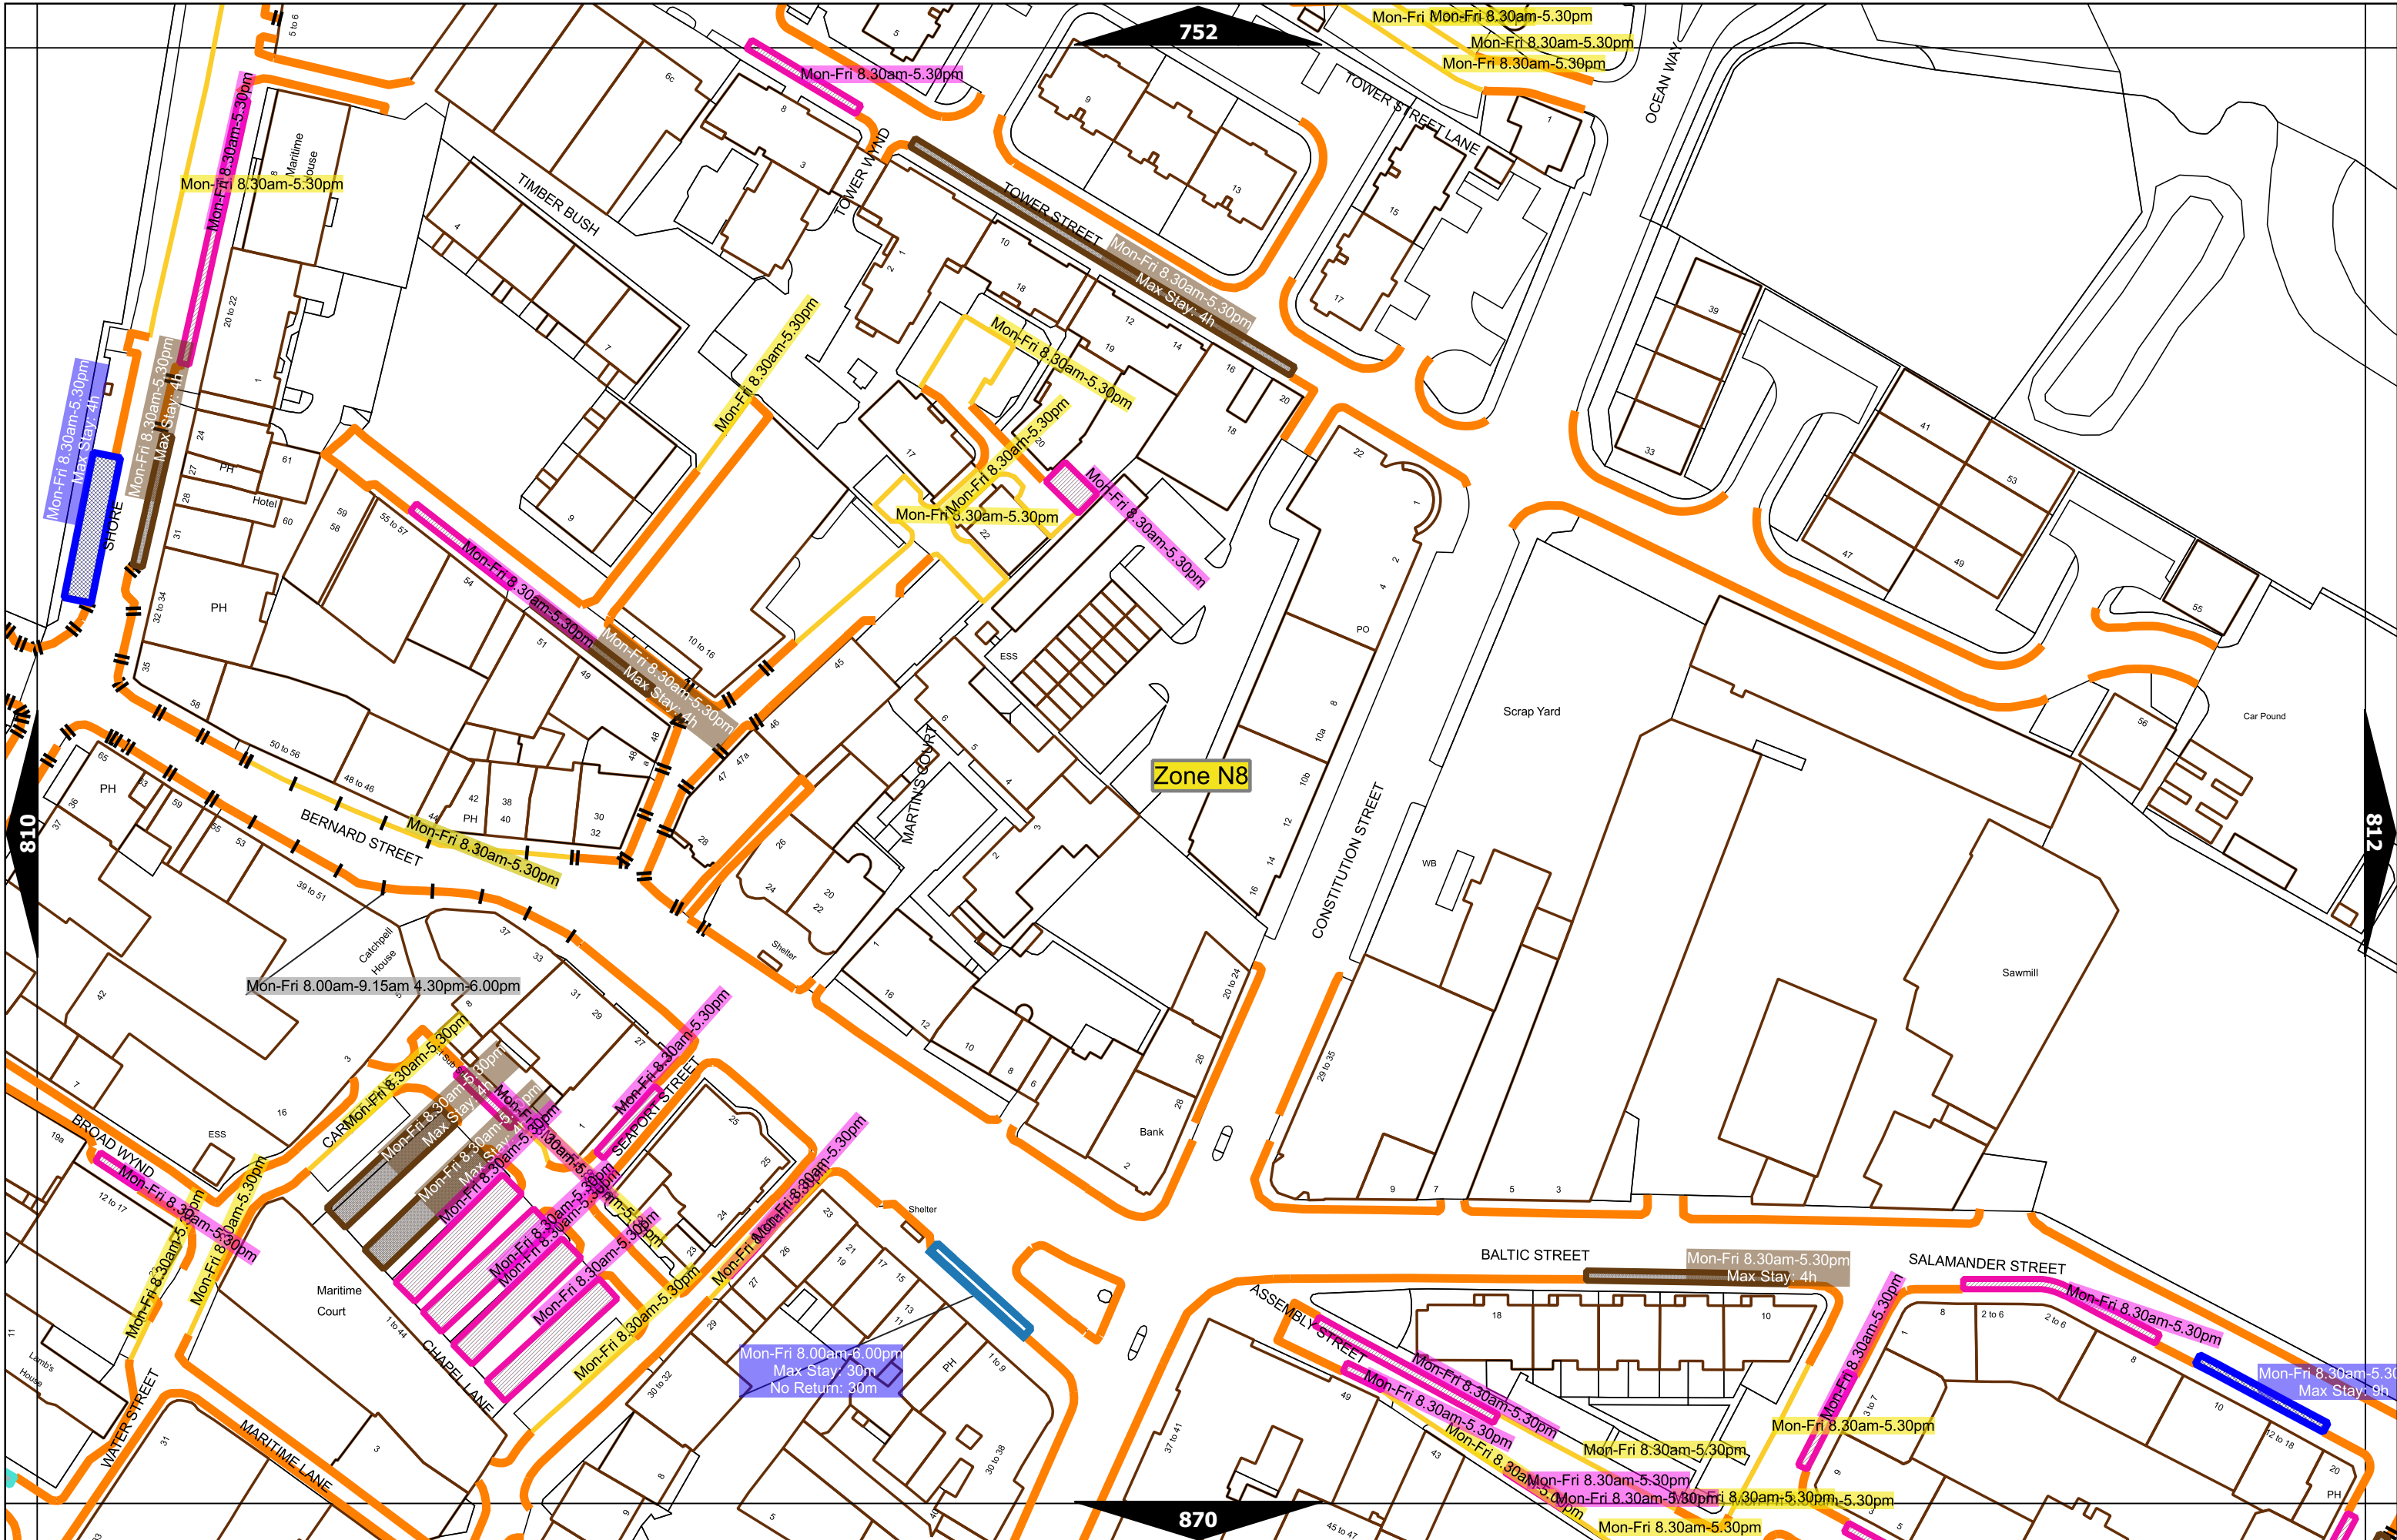

Scale at A3	1:1000
Effective Date	14-Feb-2023
Map Tile	811
Revision	3
Status	CONFIRMED