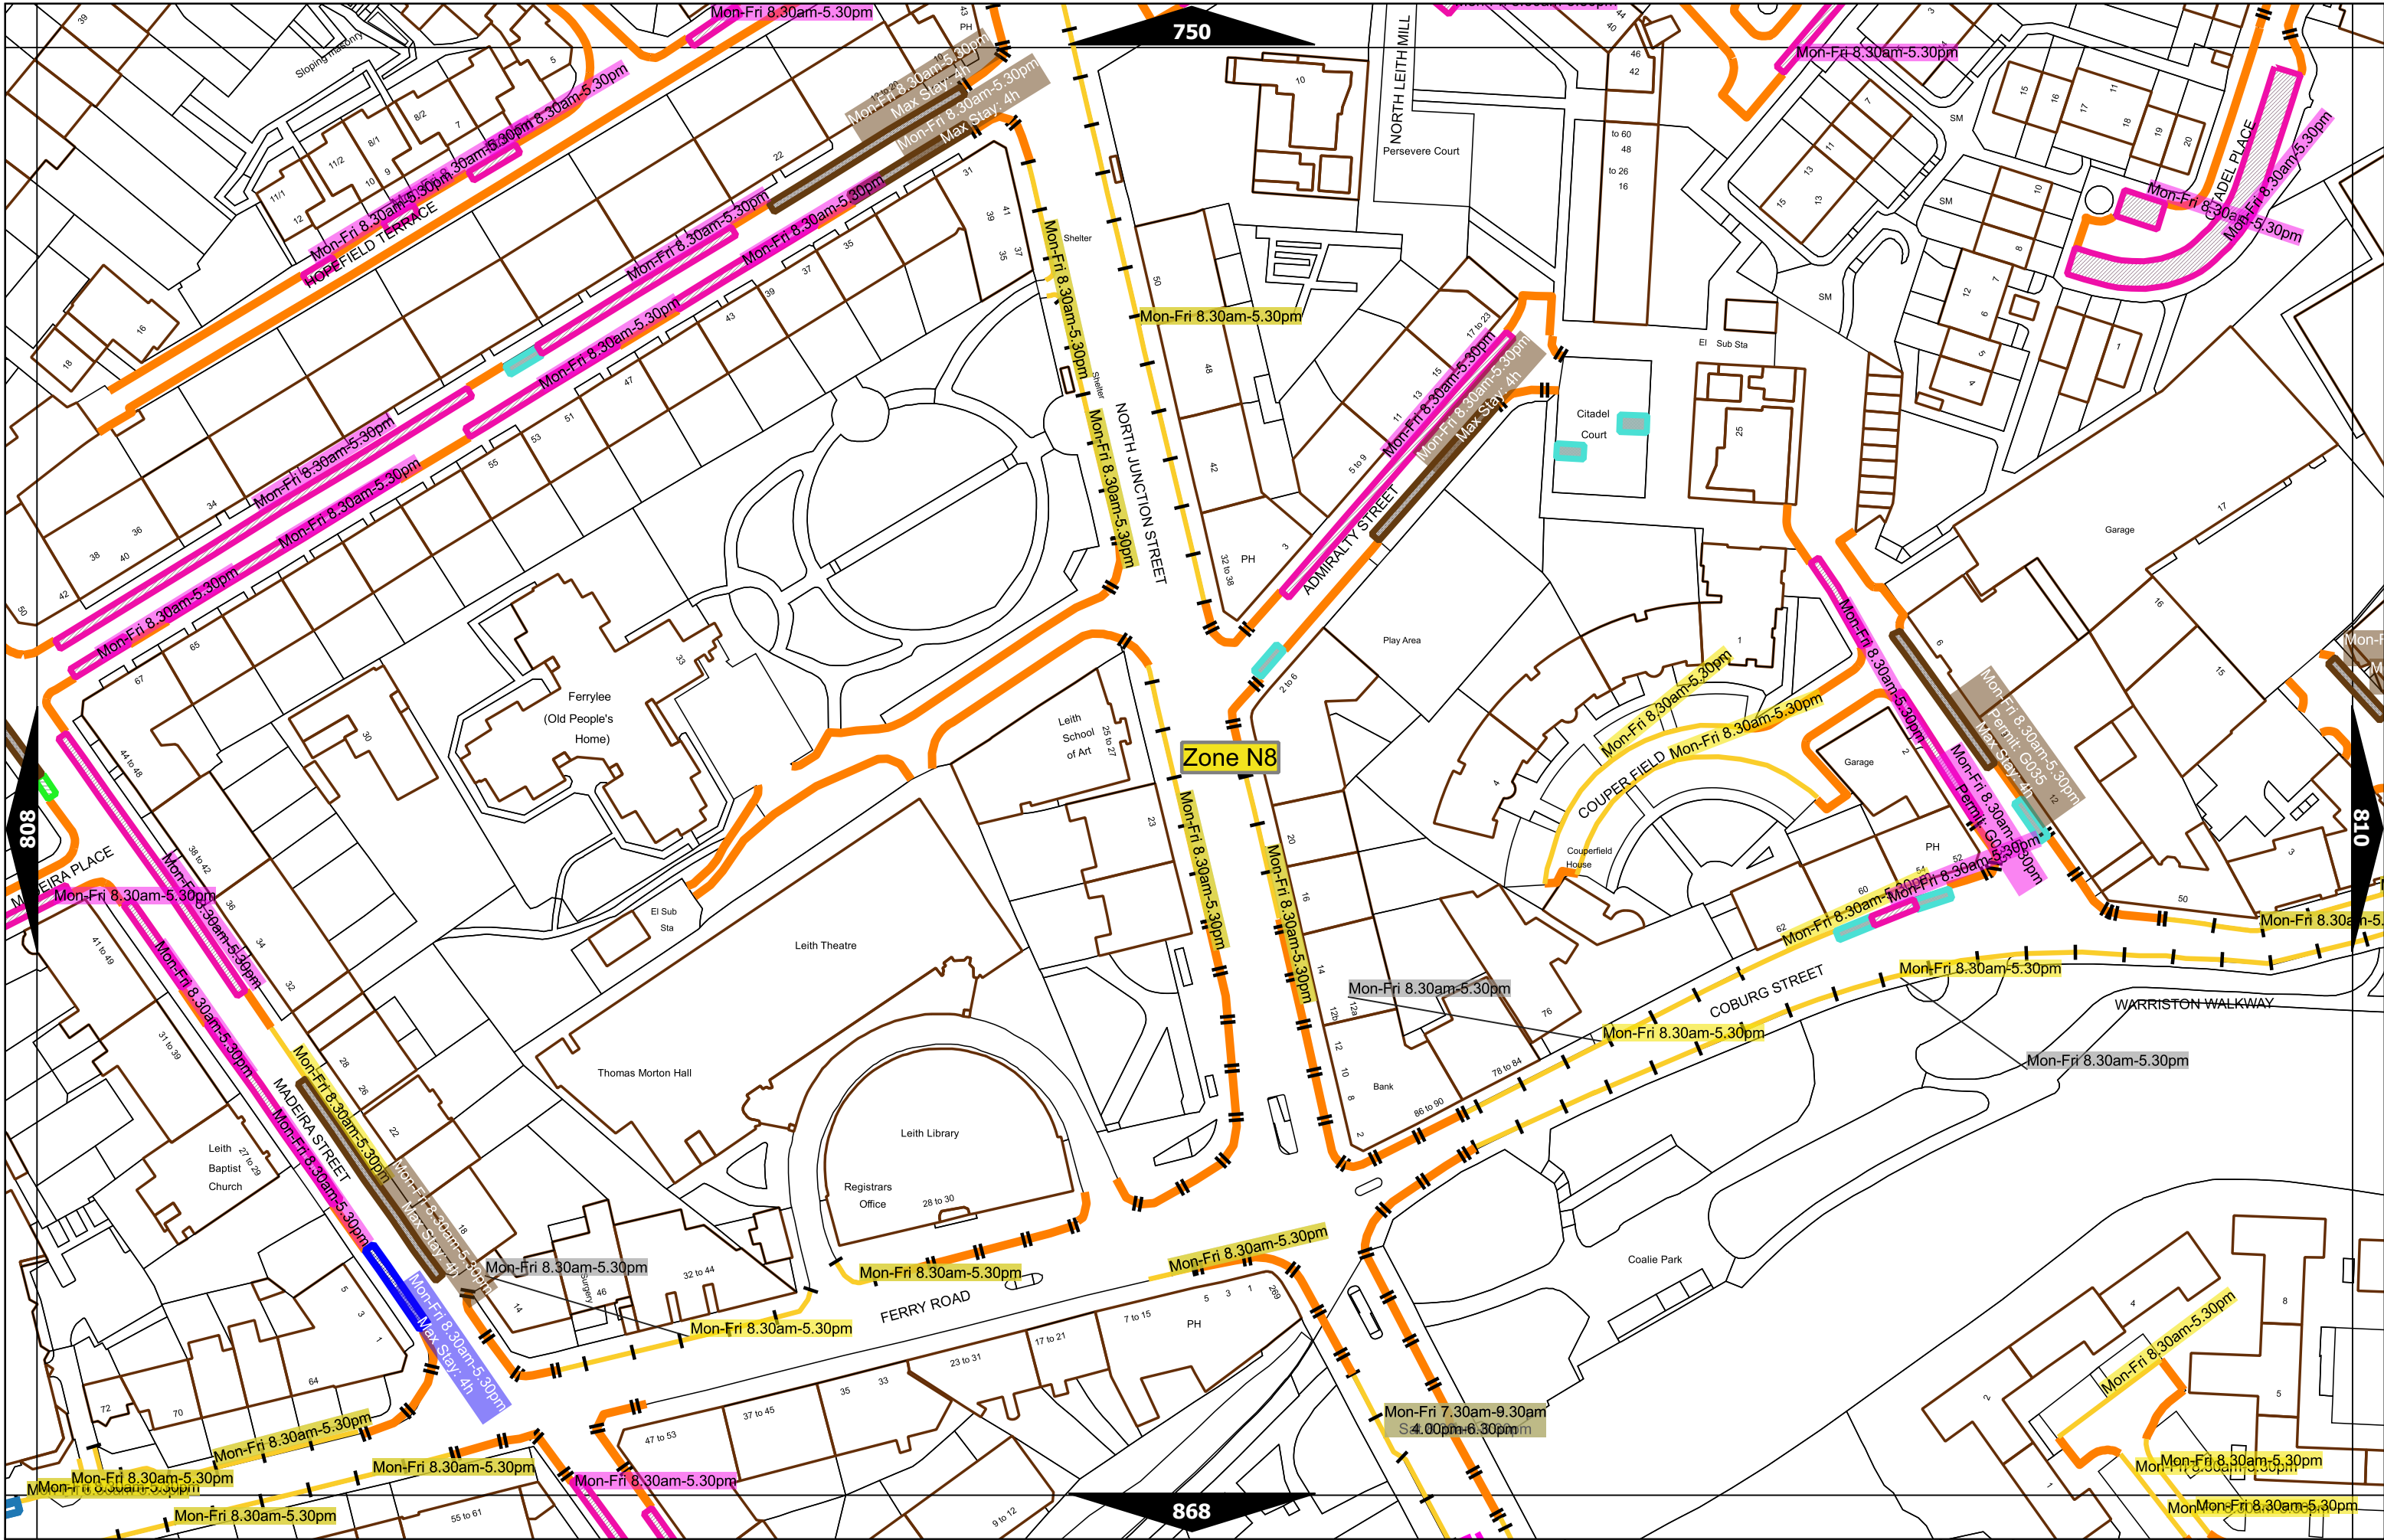

Scale at A3	1:1000
Effective Date	14-Feb-2023
Map Tile	809
Revision	2
Status	CONFIRMED