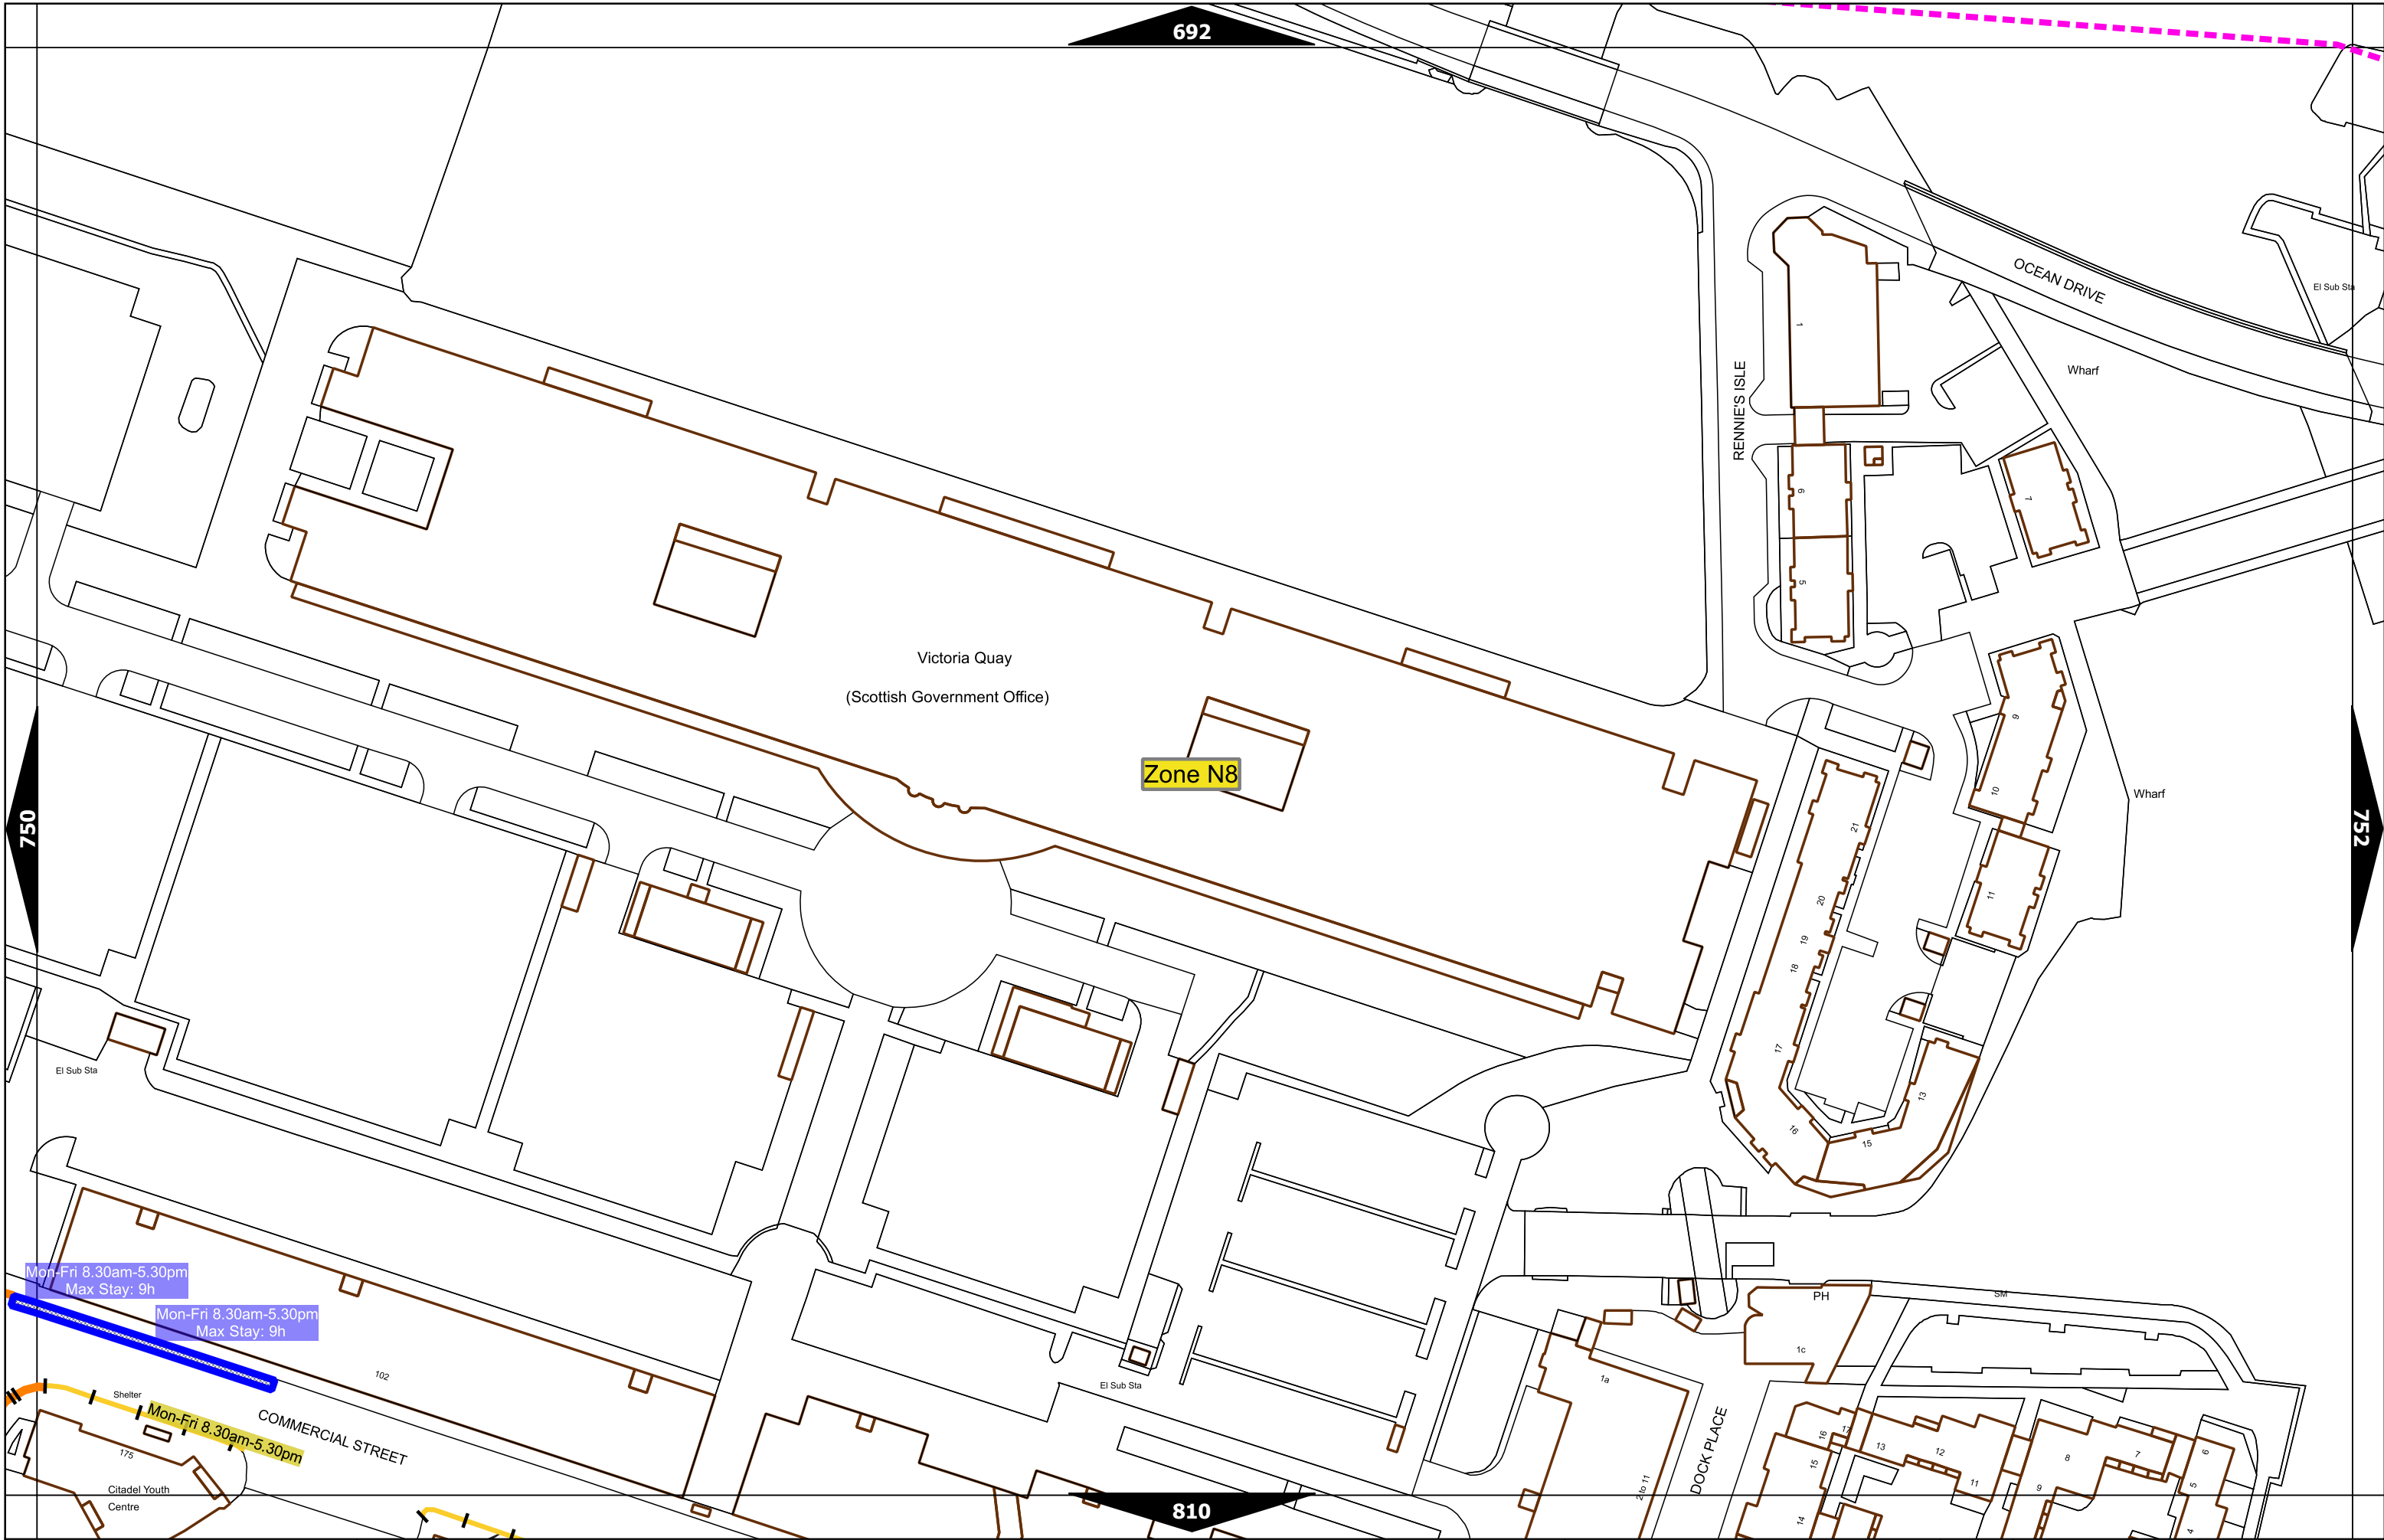

Scale at A3	1:1000
Effective Date	14-Feb-2023
Map Tile	751
Revision	2
Status	CONFIRMED