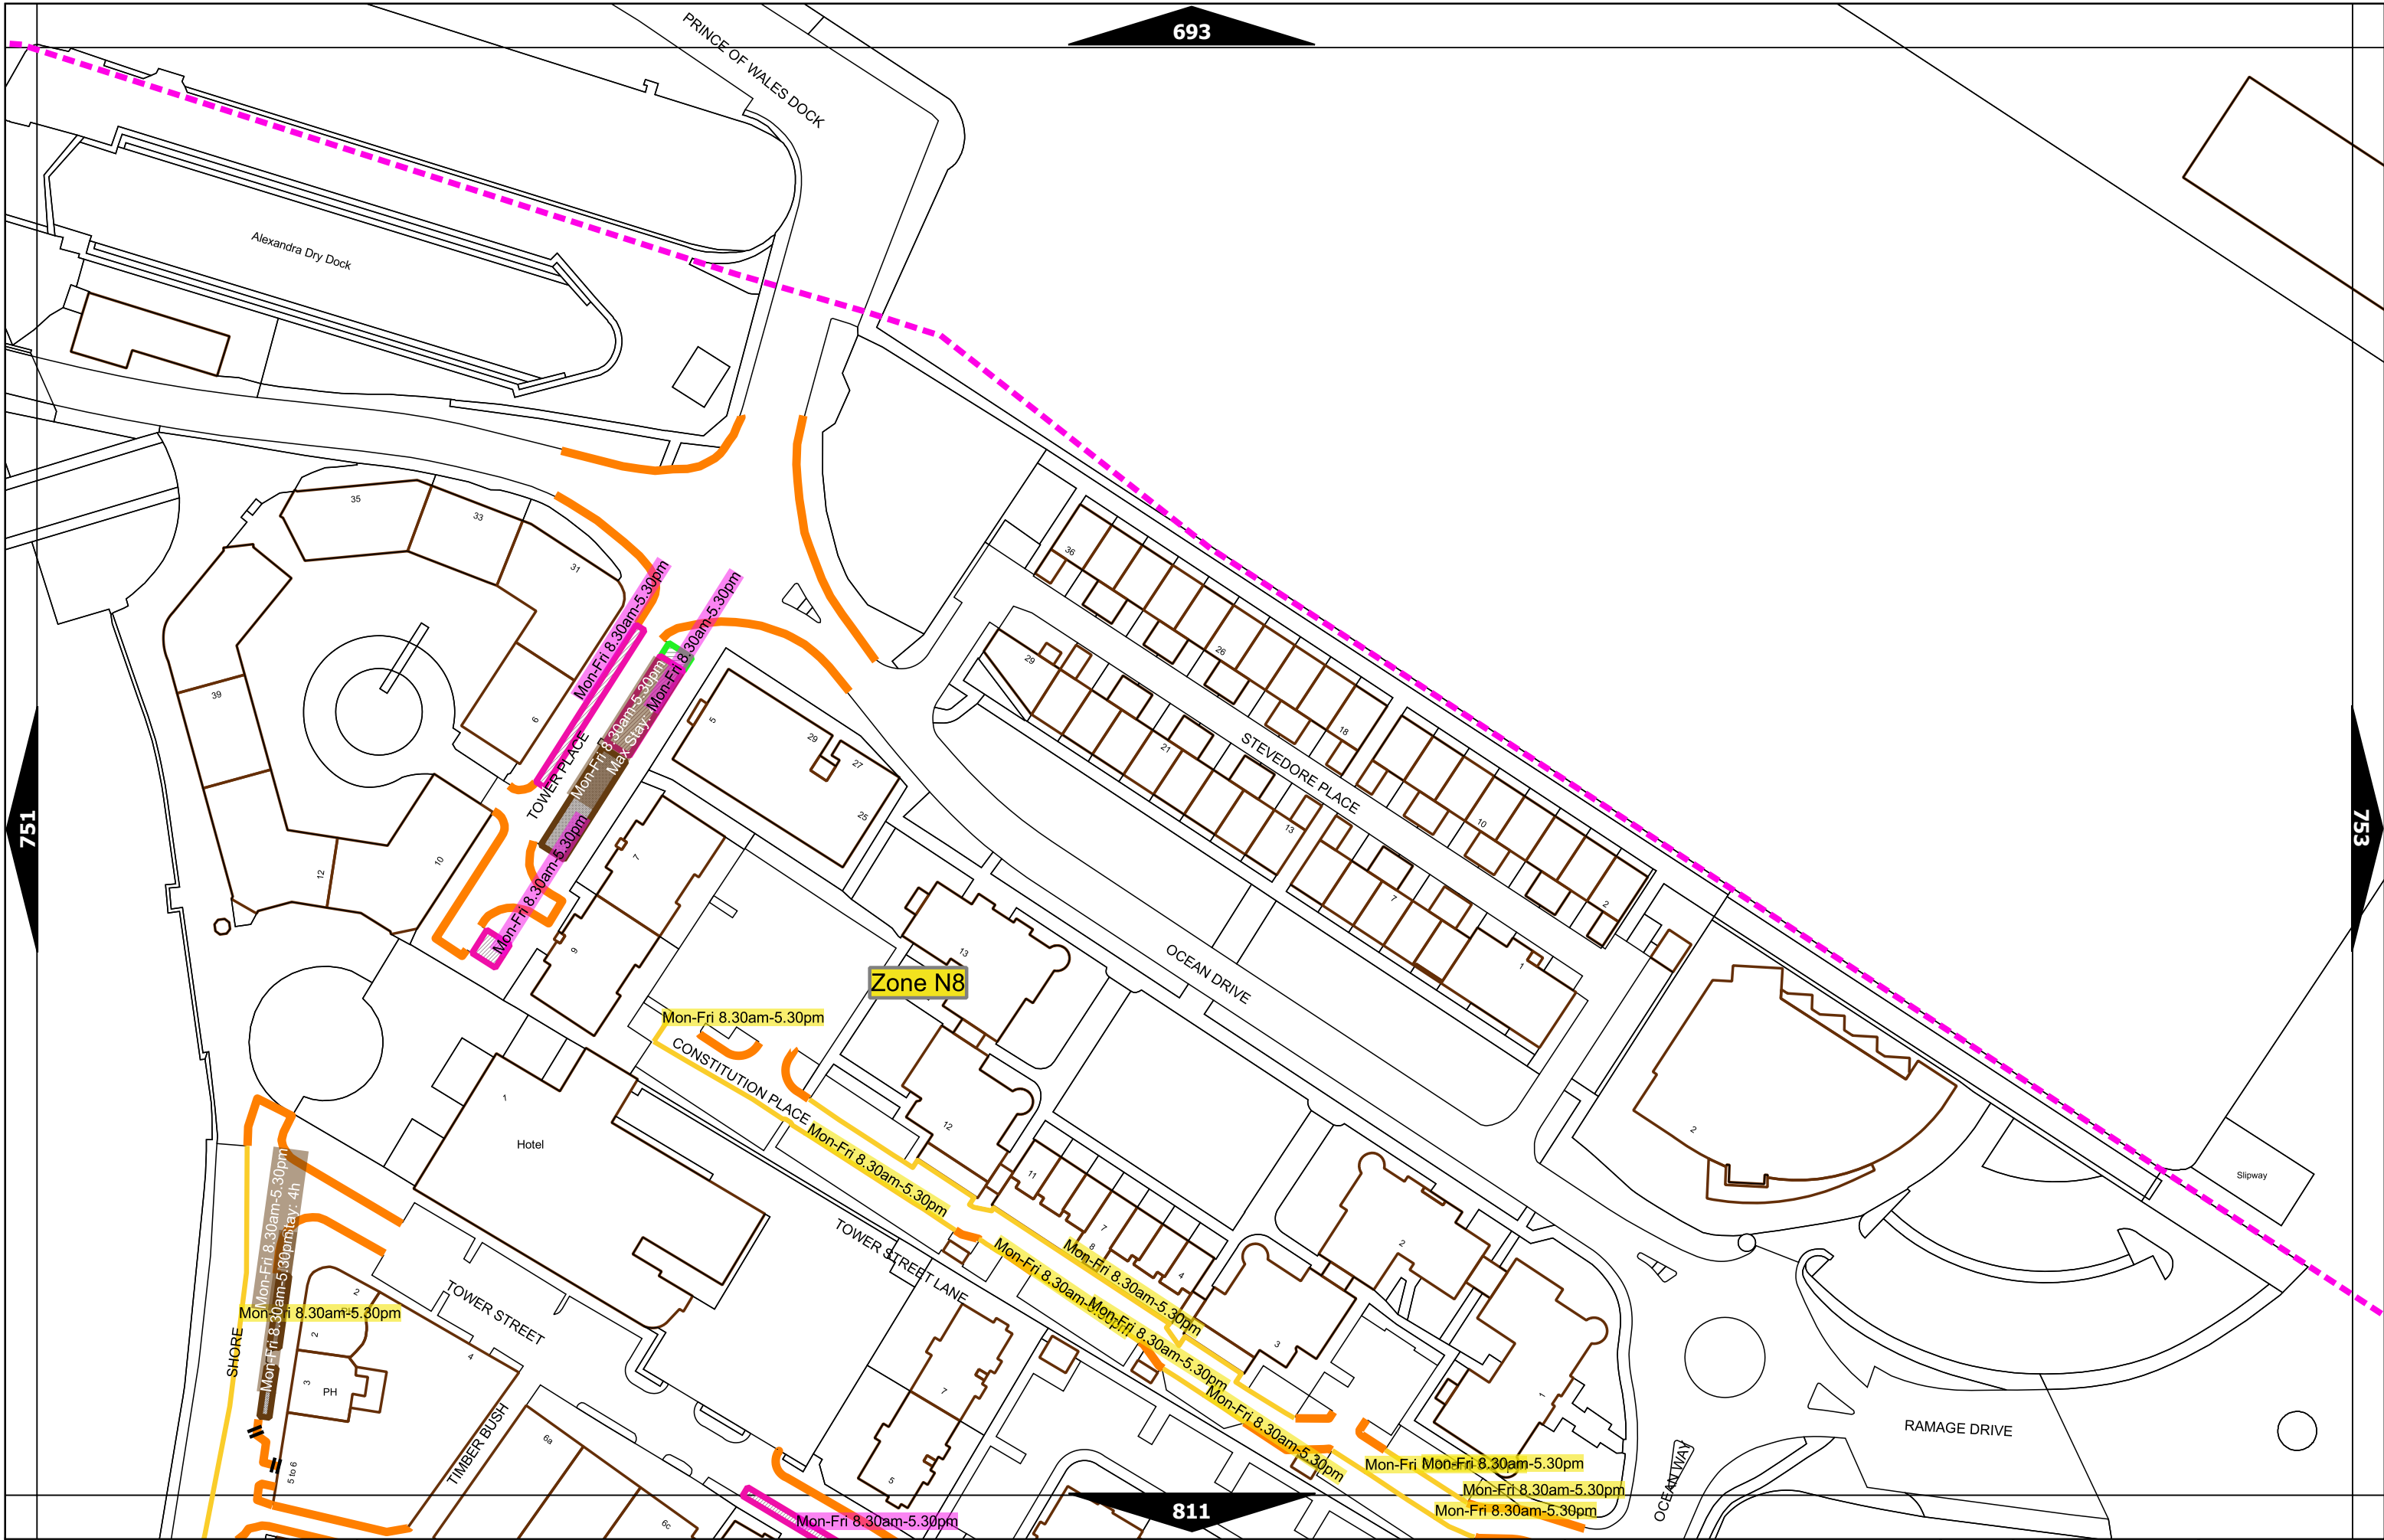

Scale at A3	1:1000
Effective Date	14-Feb-2023
Map Tile	752
Revision	2
Status	CONFIRMED