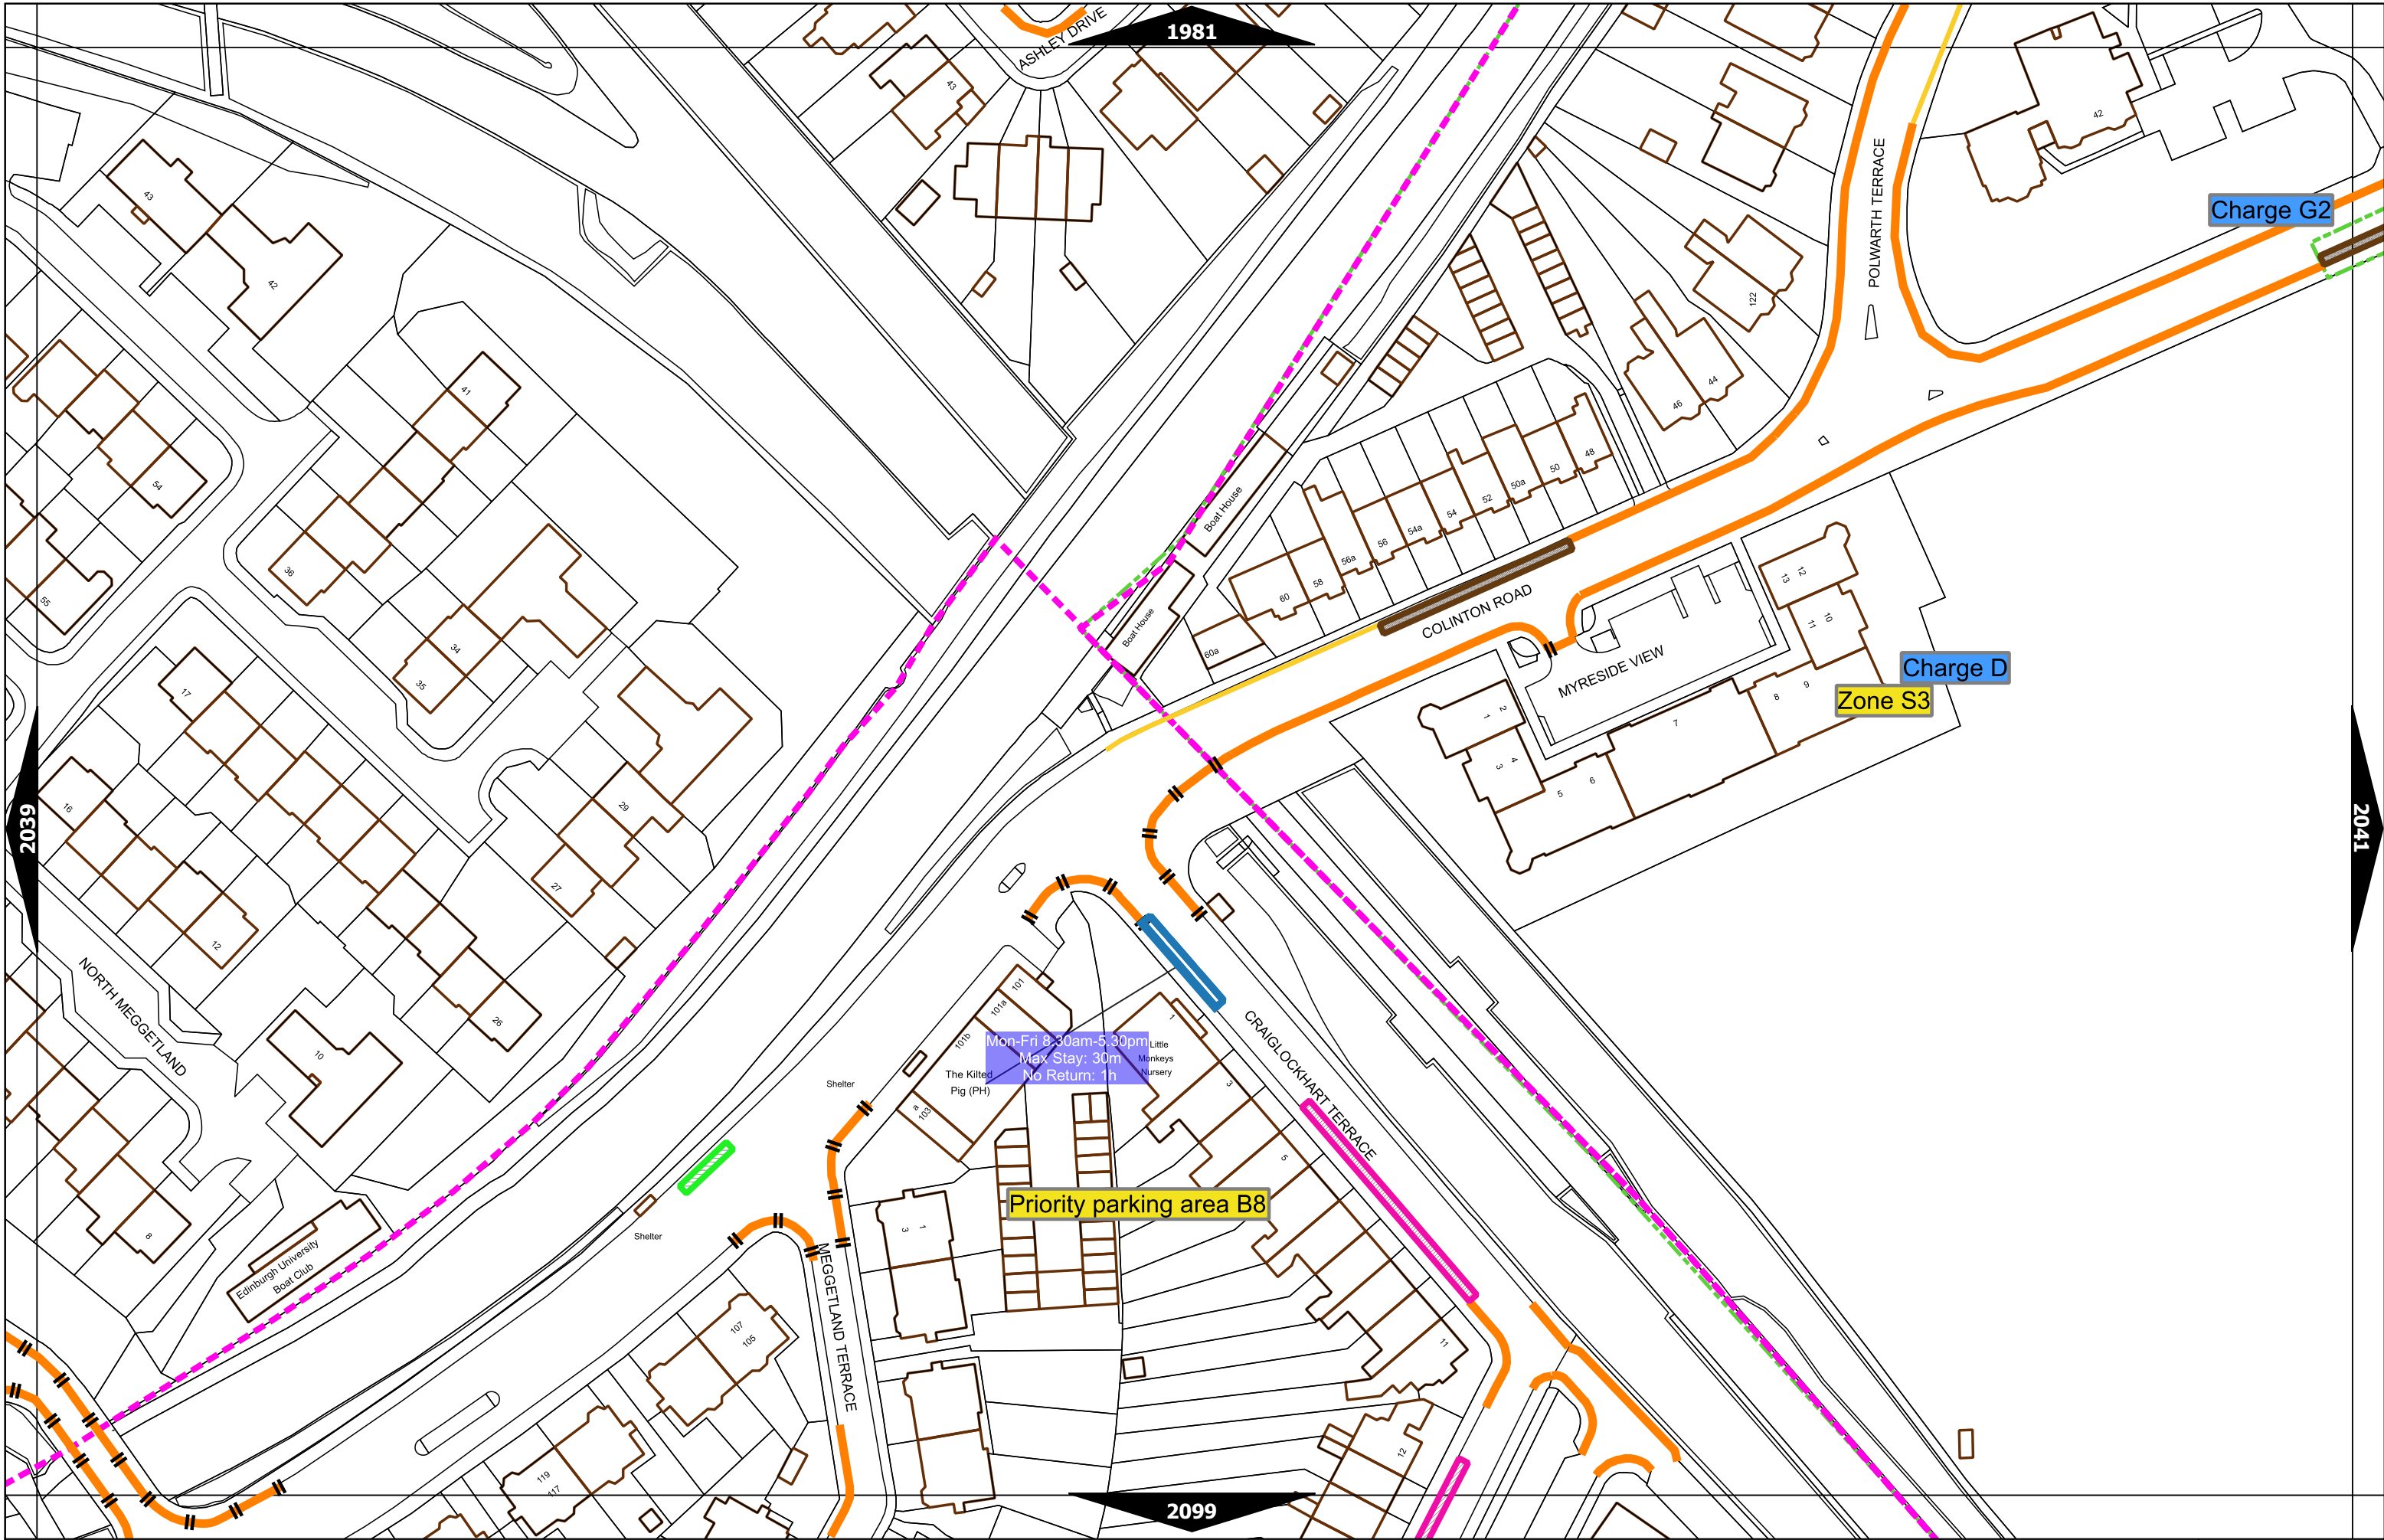

Scale at A3	1:1000
Effective Date	07-Oct-2019
Map Tile	2039
Revision	2
Status	CONFIRMED

Scale at A3	1:1000
Effective Date	11-Mar-2019
Map Title	2040
Revision	2
Status	CONFIRMED

Scale at A3	1:1000
Effective Date	24-Oct-2022
Map Tile	2099
Revision	4
Status	CONFIRMED

Scale at A3	1:1000
Effective Date	07-Nov-2022
Map Tile	2100
Revision	3
Status	CONFIRMED

Scale at A3	1:1000
Effective Date	31-Jan-2022
Map Tile	2158
Revision	2
Status	CONFIRMED