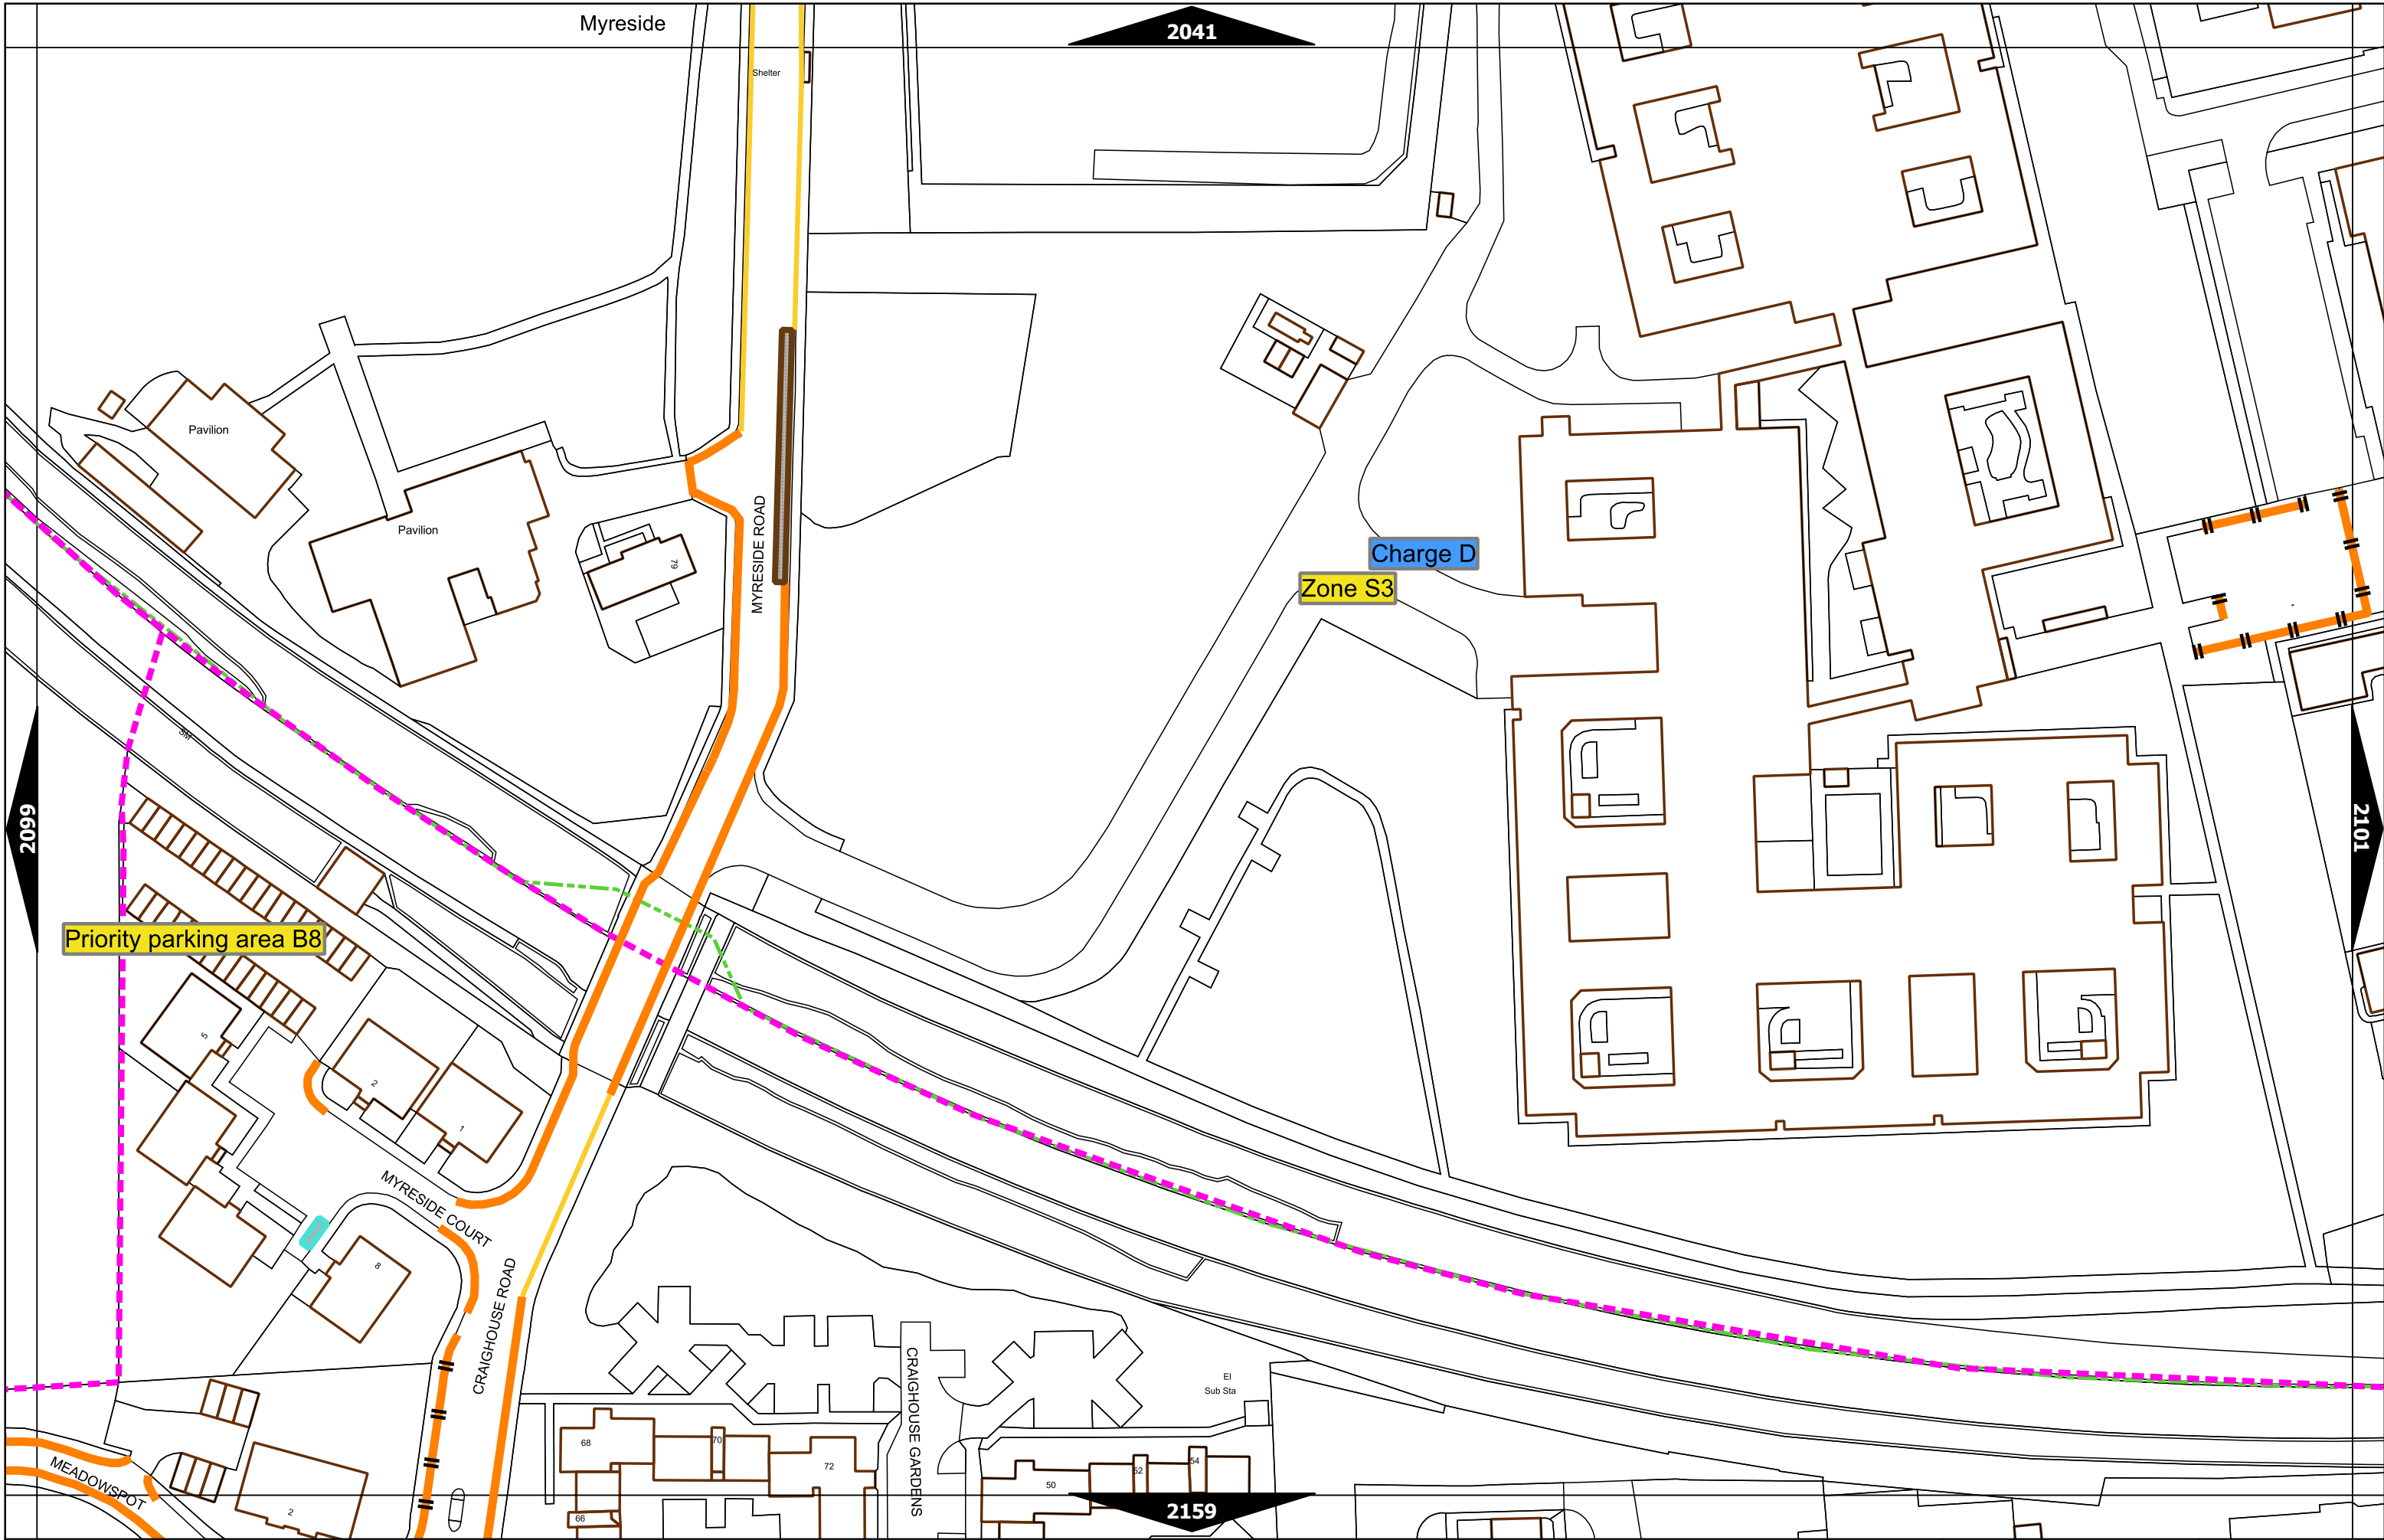

Scale at A3	1:1000
Effective Date	07-Oct-2019
Map Tile	2039
Revision	2
Status	CONFIRMED

Scale at A3	1:1000
Effective Date	11-Mar-2019
Map Title	2040
Revision	2
Status	CONFIRMED

Scale at A3	1:1000
Effective Date	24-Oct-2022
Map Tile	2099
Revision	4
Status	CONFIRMED

Scale at A3	1:1000
Effective Date	07-Nov-2022
Map Tile	2100
Revision	3
Status	CONFIRMED

Scale at A3	1:1000
Effective Date	31-Jan-2022
Map Tile	2158
Revision	2
Status	CONFIRMED