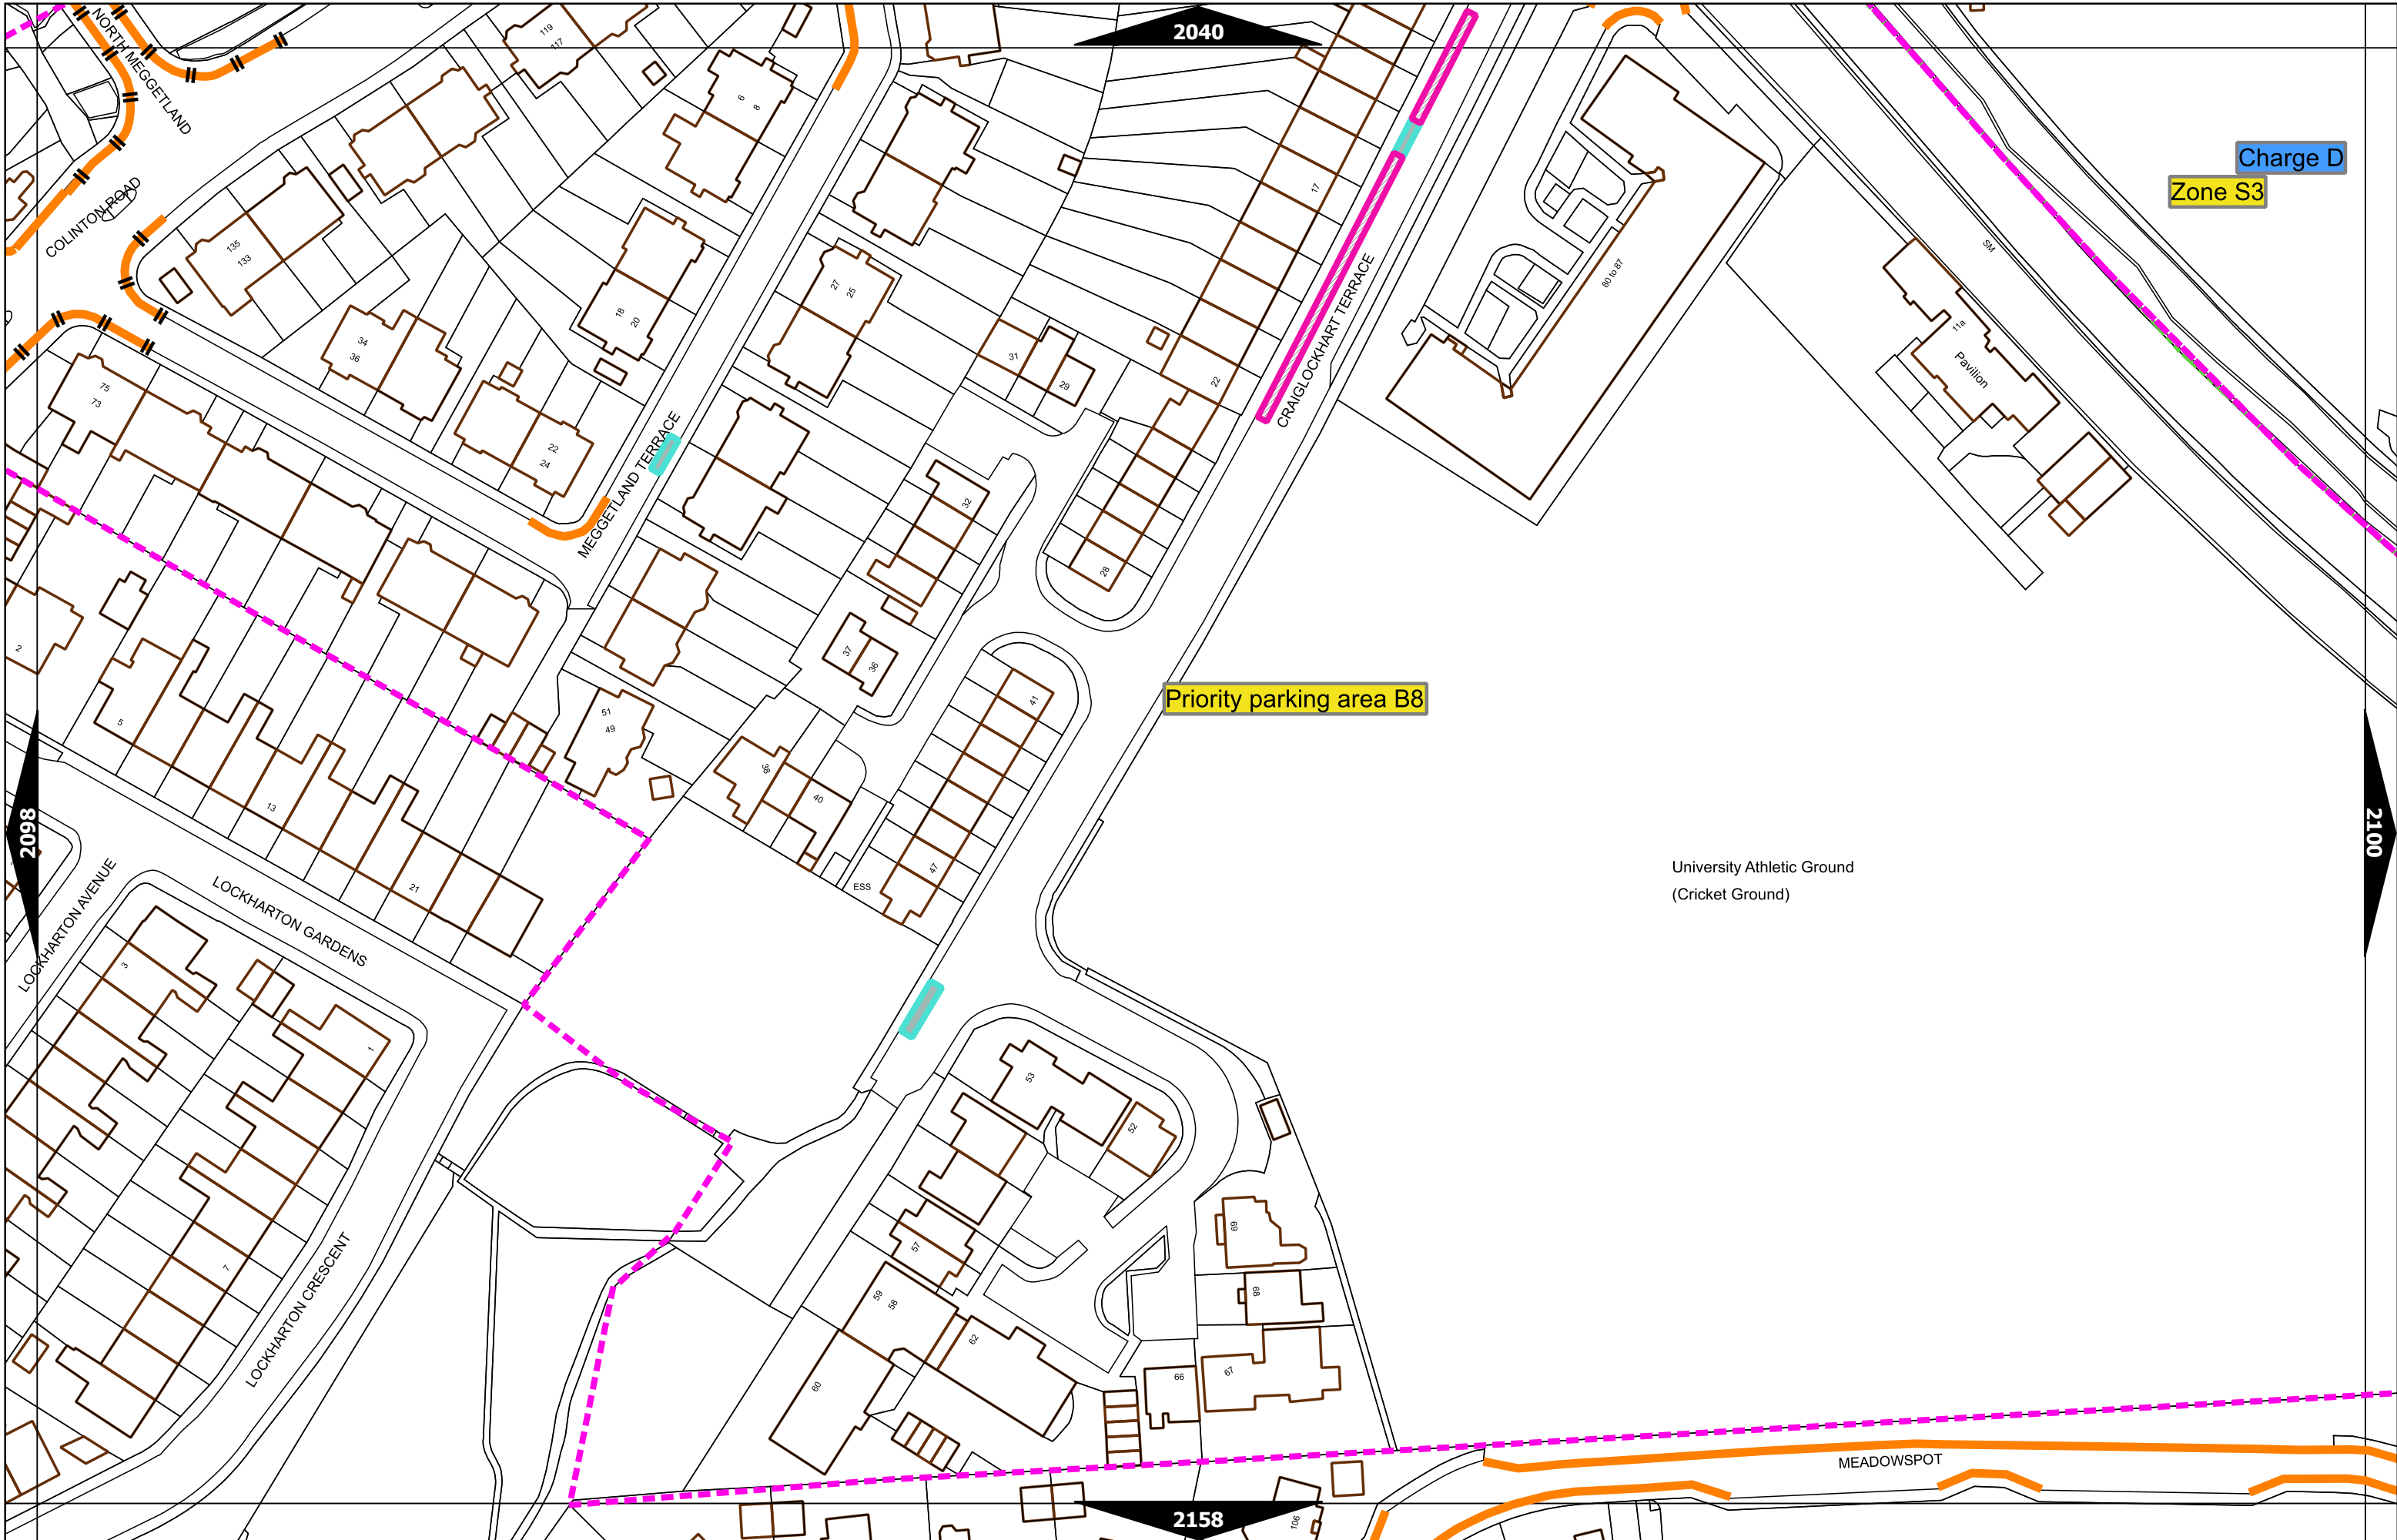

Scale at A3	1:1000
Effective Date	07-Oct-2019
Map Tile	2039
Revision	2
Status	CONFIRMED

Scale at A3	1:1000
Effective Date	11-Mar-2019
Map Title	2040
Revision	2
Status	CONFIRMED

Scale at A3	1:1000
Effective Date	24-Oct-2022
Map Tile	2099
Revision	4
Status	CONFIRMED

Scale at A3	1:1000
Effective Date	07-Nov-2022
Map Tile	2100
Revision	3
Status	CONFIRMED

Scale at A3	1:1000
Effective Date	31-Jan-2022
Map Tile	2158
Revision	2
Status	CONFIRMED