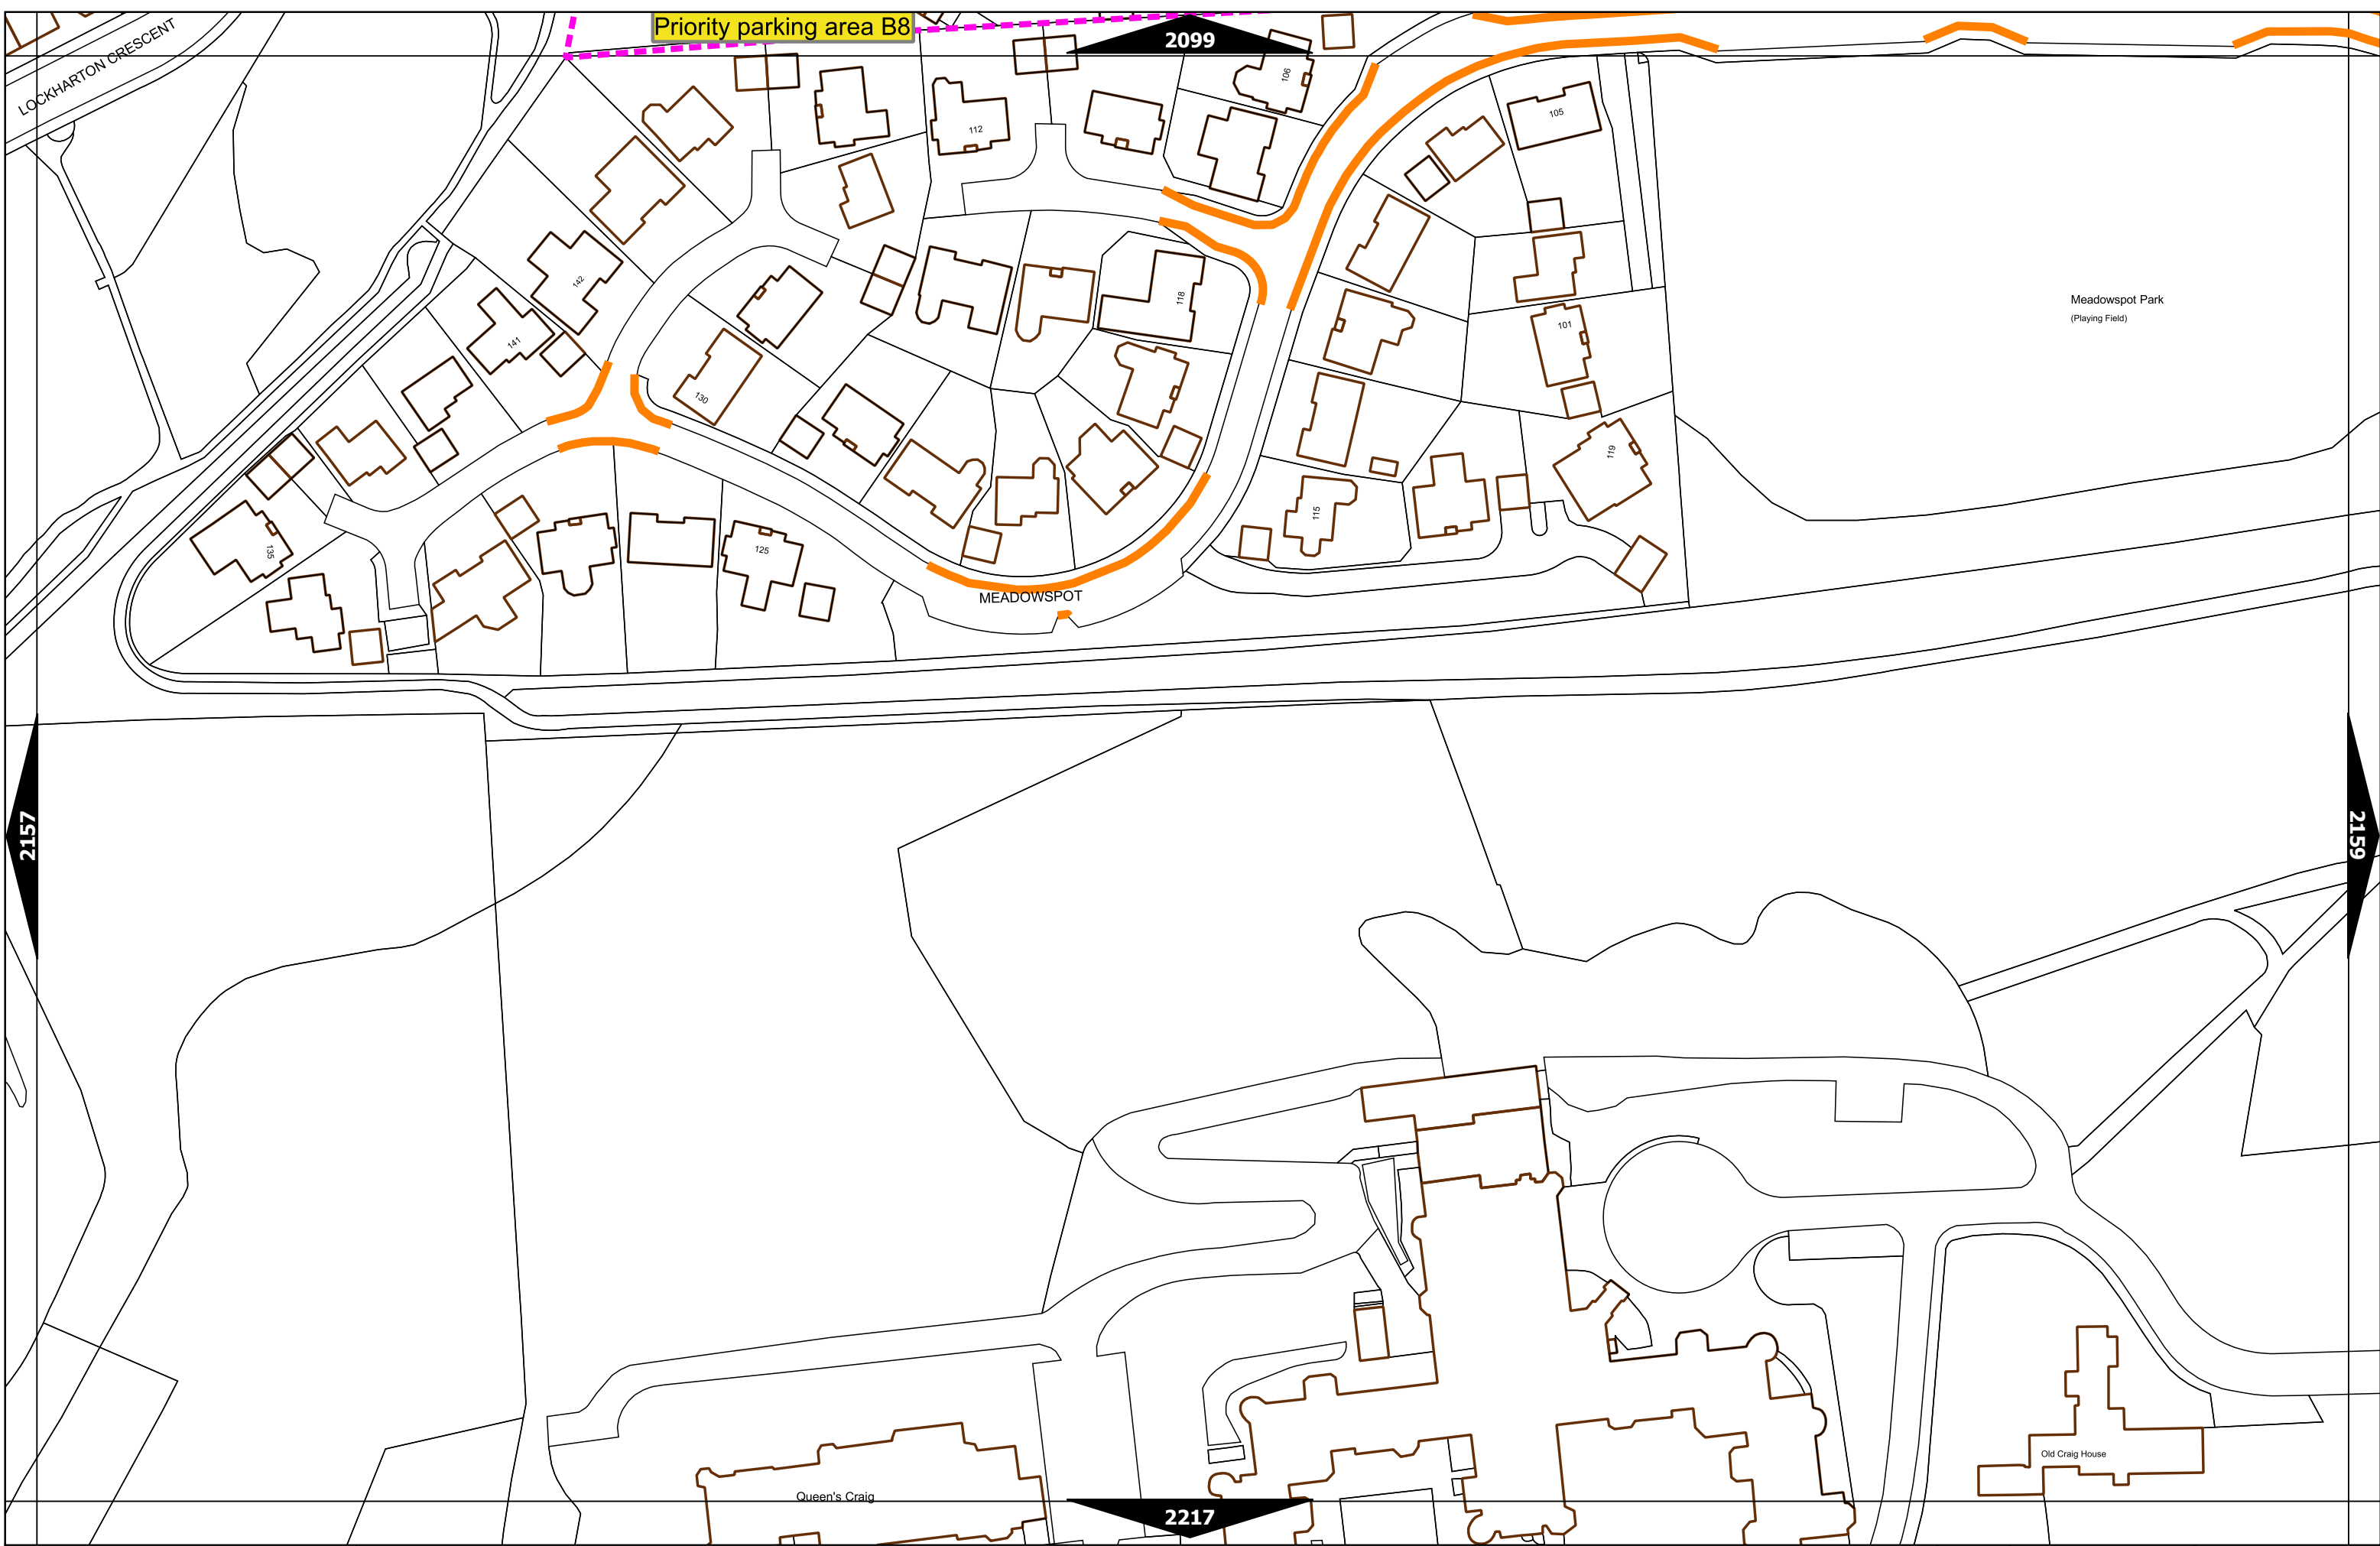

Scale at A3	1:1000
Effective Date	07-Oct-2019
Map Tile	2039
Revision	2
Status	CONFIRMED

Scale at A3	1:1000
Effective Date	11-Mar-2019
Map Title	2040
Revision	2
Status	CONFIRMED

Scale at A3	1:1000
Effective Date	24-Oct-2022
Map Tile	2099
Revision	4
Status	CONFIRMED

Scale at A3	1:1000
Effective Date	07-Nov-2022
Map Tile	2100
Revision	3
Status	CONFIRMED

Scale at A3	1:1000
Effective Date	31-Jan-2022
Map Tile	2158
Revision	2
Status	CONFIRMED