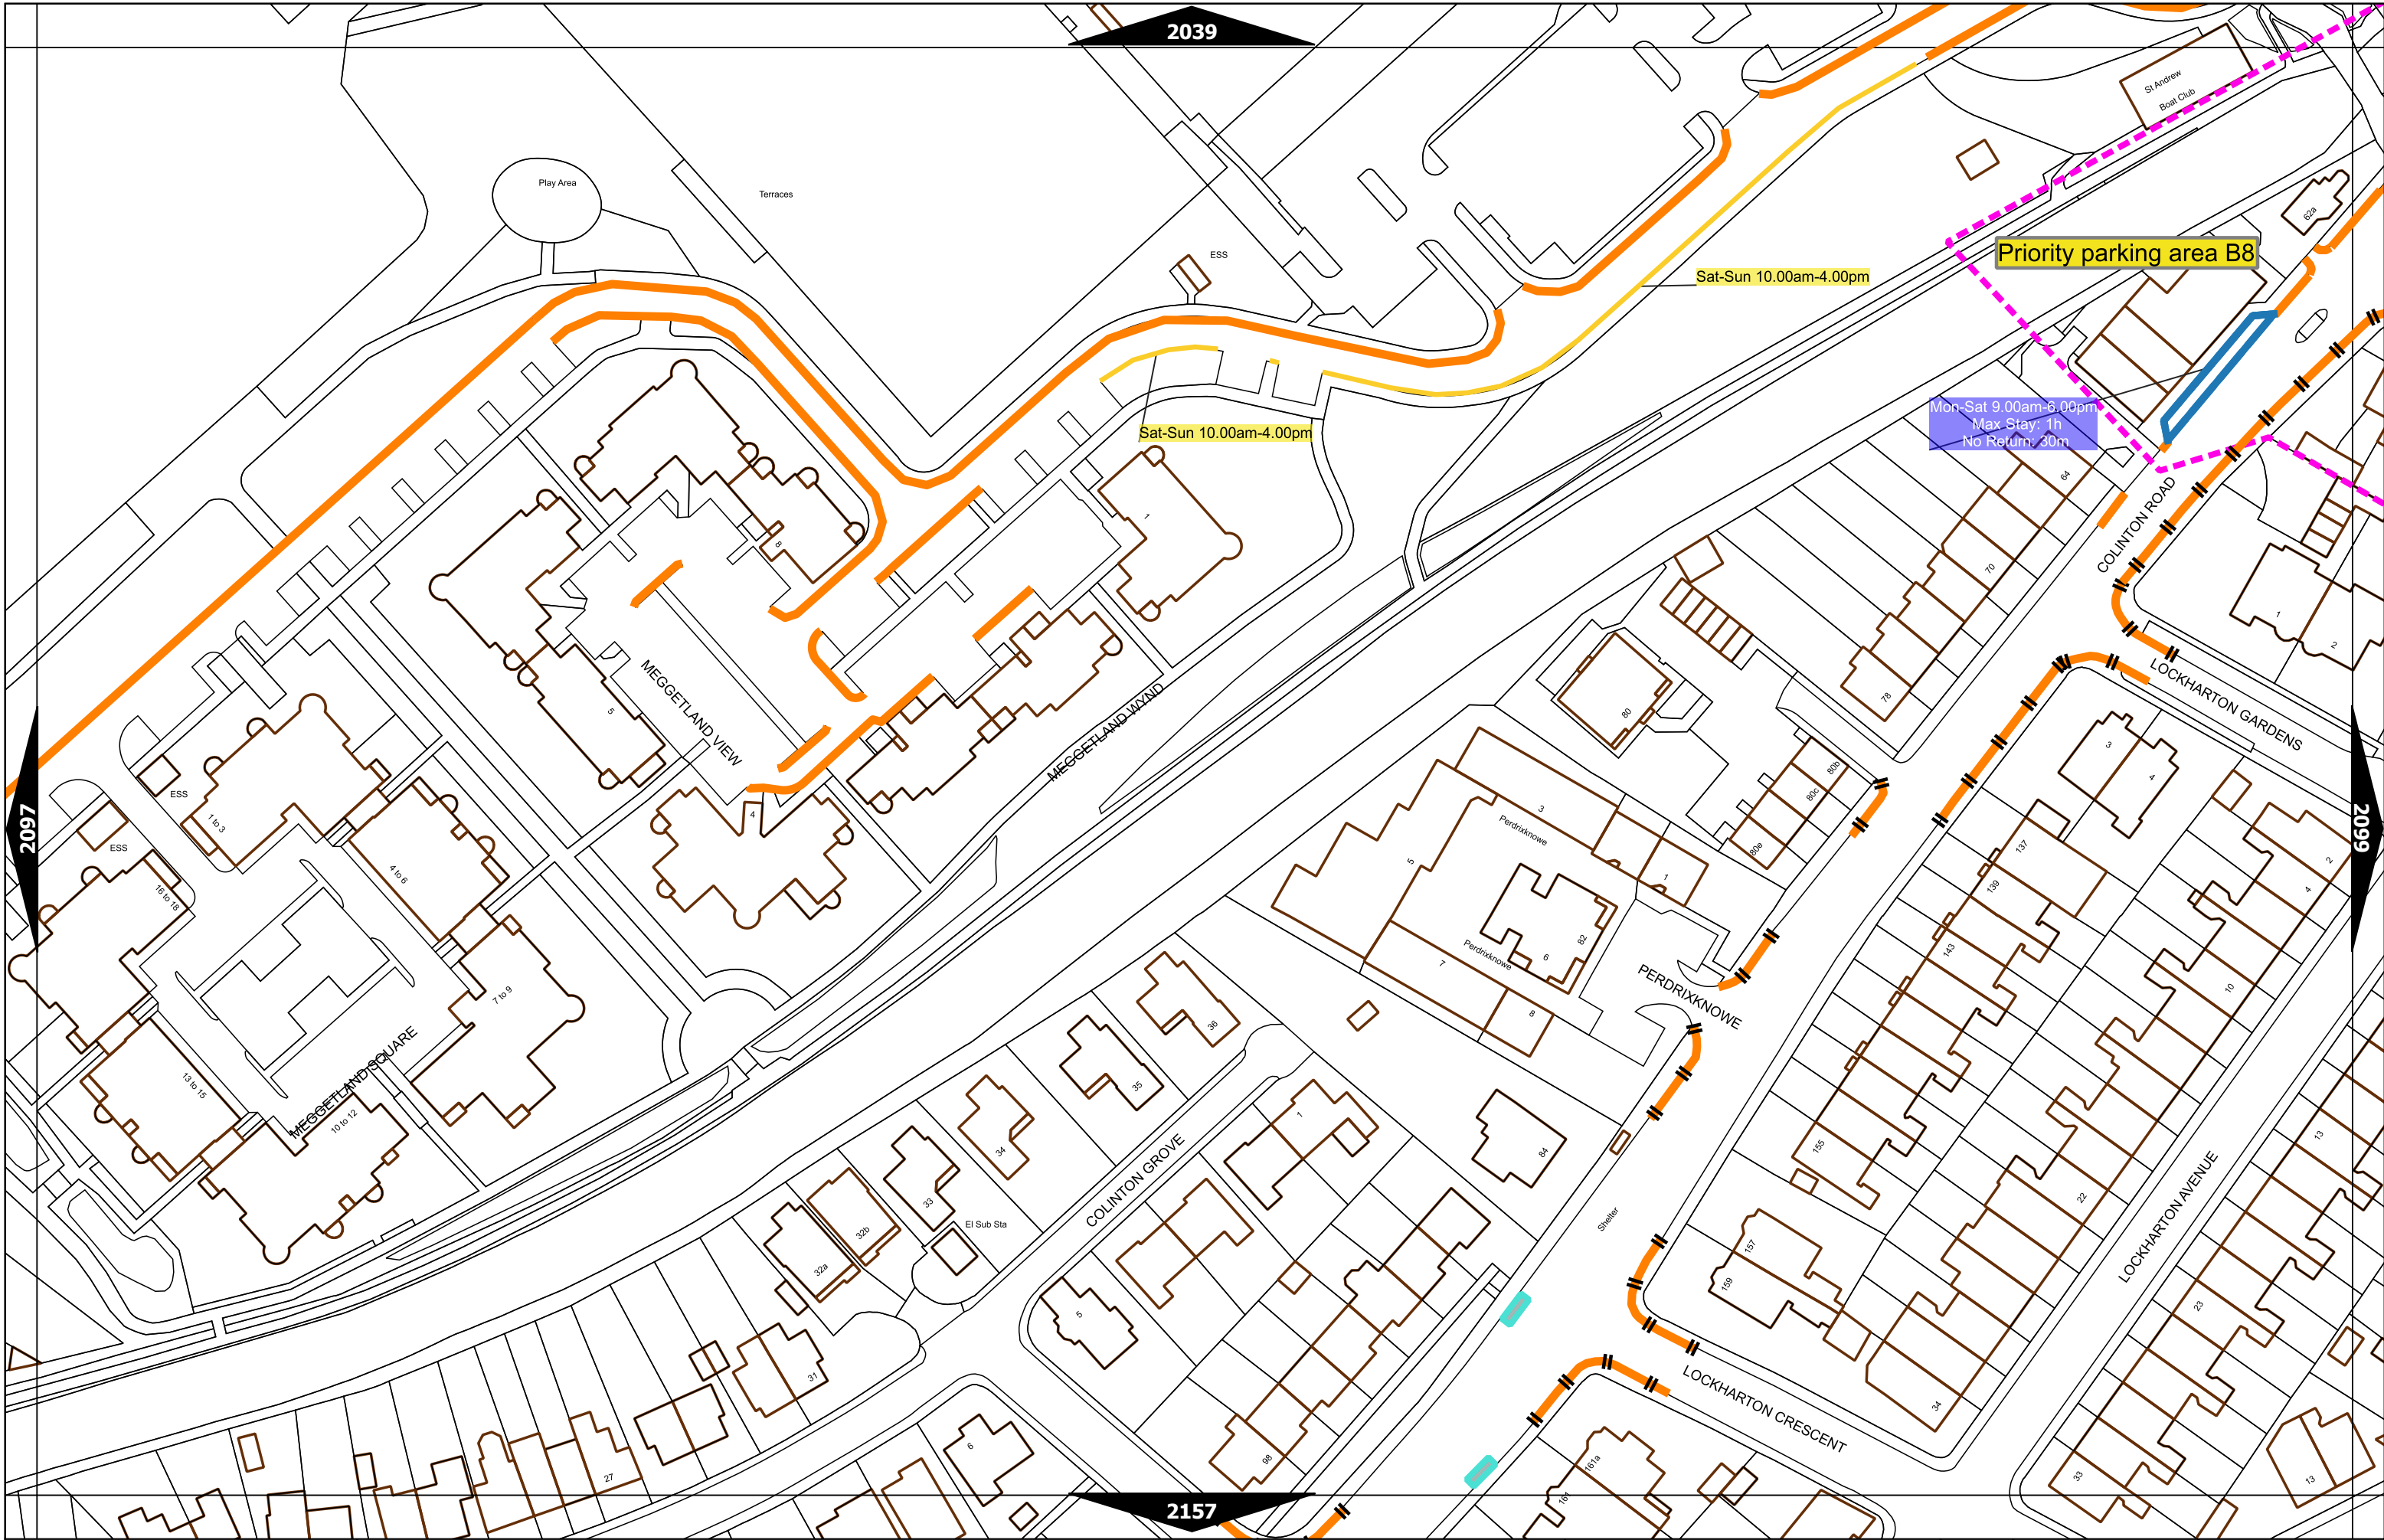

Scale at A3	1:1000
Effective Date	07-Oct-2019
Map Tile	2039
Revision	2
Status	CONFIRMED

Scale at A3	1:1000
Effective Date	11-Mar-2019
Map Title	2040
Revision	2
Status	CONFIRMED

Scale at A3	1:1000
Effective Date	24-Oct-2022
Map Tile	2099
Revision	4
Status	CONFIRMED

Scale at A3	1:1000
Effective Date	07-Nov-2022
Map Tile	2100
Revision	3
Status	CONFIRMED

Scale at A3	1:1000
Effective Date	31-Jan-2022
Map Tile	2158
Revision	2
Status	CONFIRMED