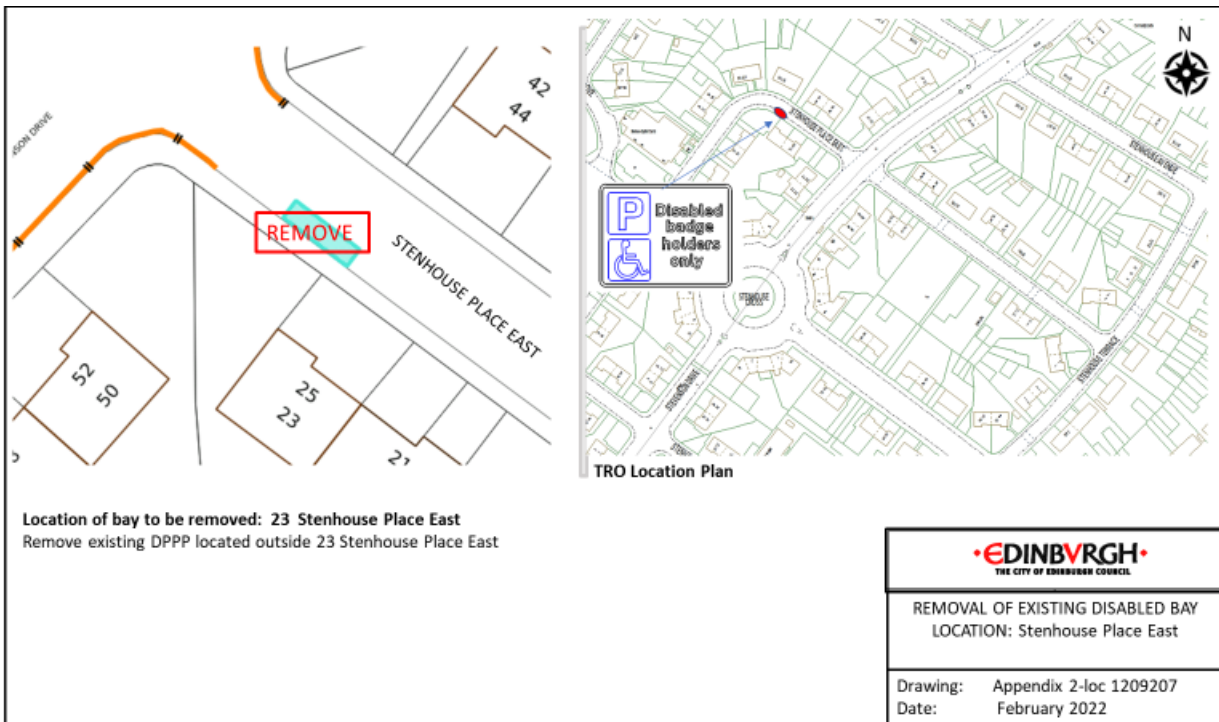

### Location 1- Ransome Gardens

### Location 2- Stenhouse Place East

### Location 4- Whitson Grove

**Location of bay to be removed: 10 Whitson Grove**  
Remove existing DPPP located outside 10 Whitson Grove

TRO Location Plan

<b>EDINBURGH</b> <small>THE CITY OF EDINBURGH COUNCIL</small>	
REMOVAL OF EXISTING DISABLED BAY LOCATION: Whitson Grove	
Drawing:	Appendix 2-loc 1216027
Date:	February 2022

### Location 6- Drummond Place