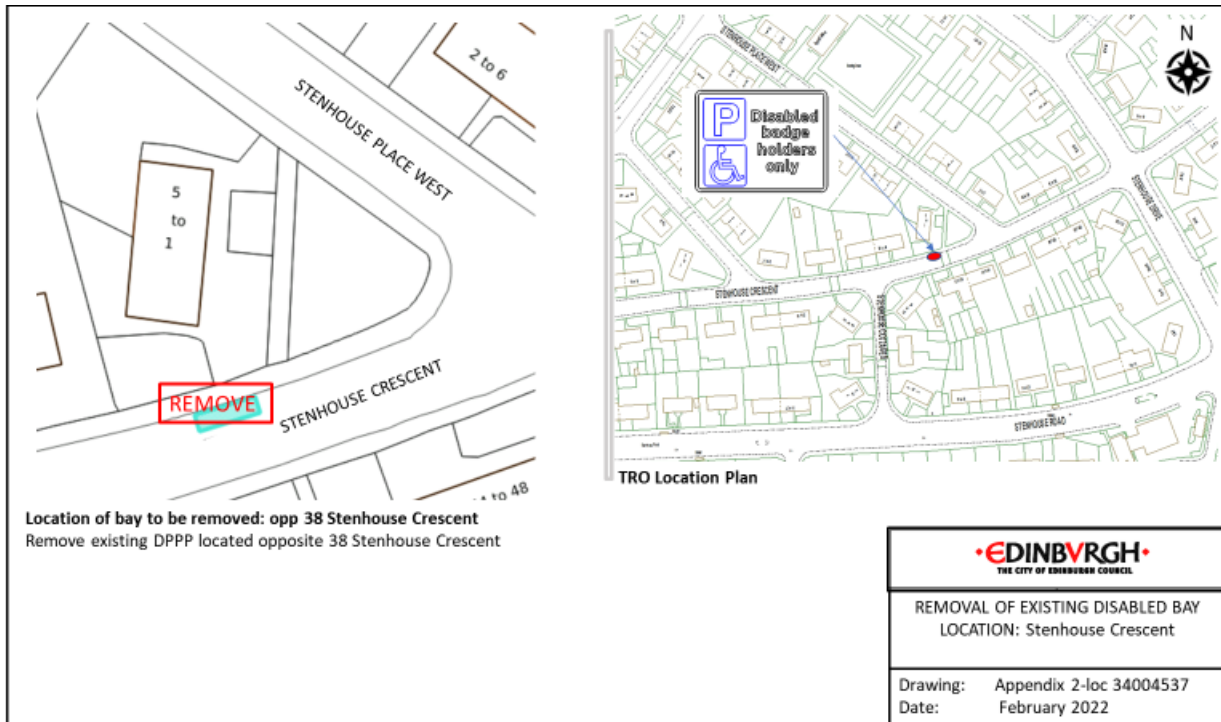

APPENDIX 2 – EXISTING DISABLED PERSONS PARKING PLACES TO BE REMOVED

Location 5- Stenhouse Crescent