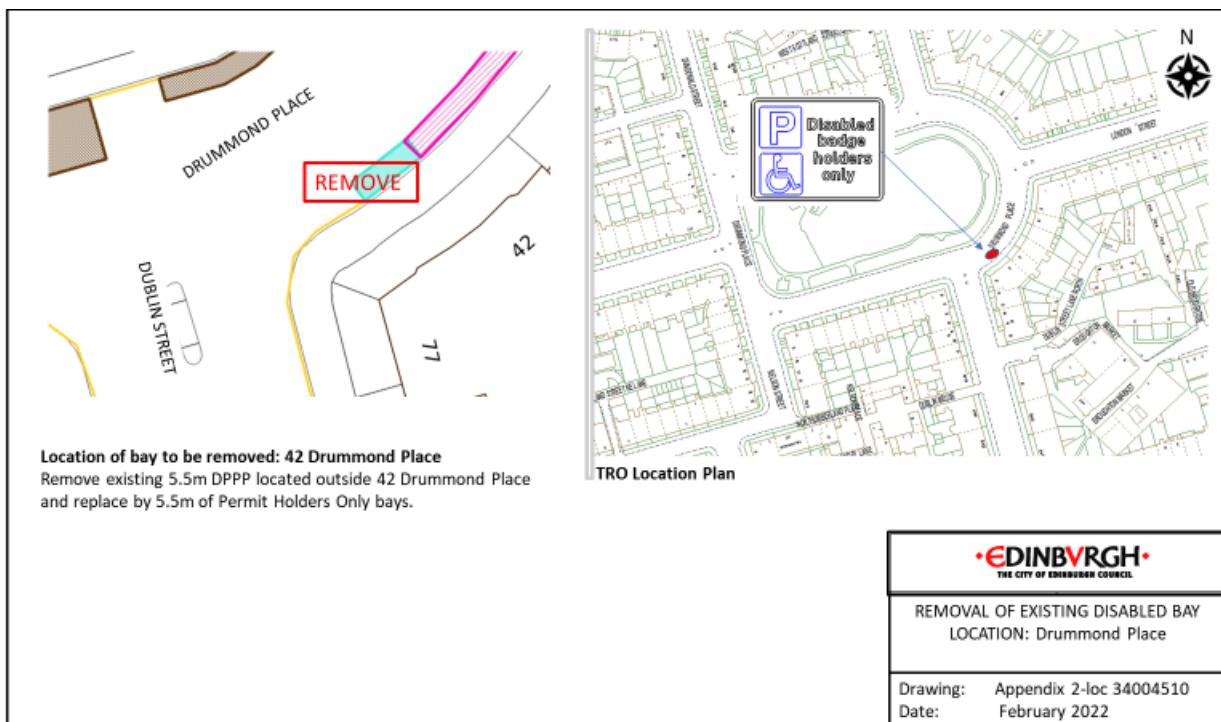

Location 6- Drummond Place