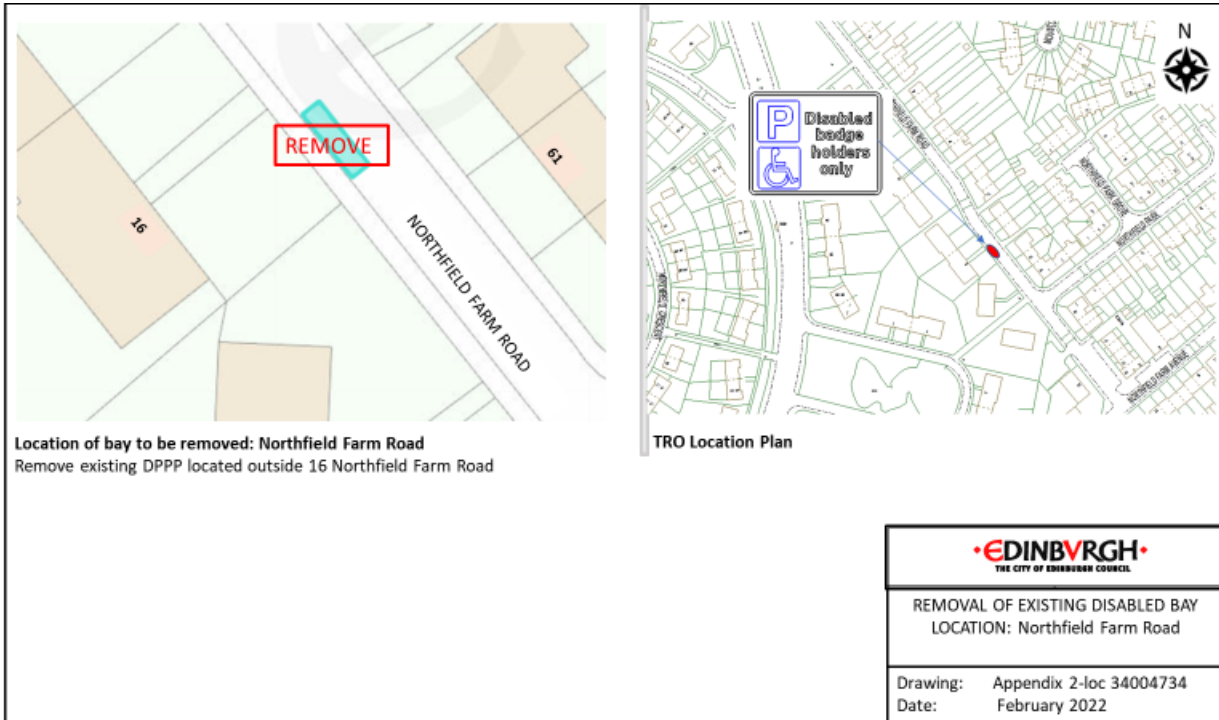

APPENDIX 2 – EXISTING DISABLED PERSONS PARKING PLACES TO BE REMOVED

Location 9- Northfield Farm Road