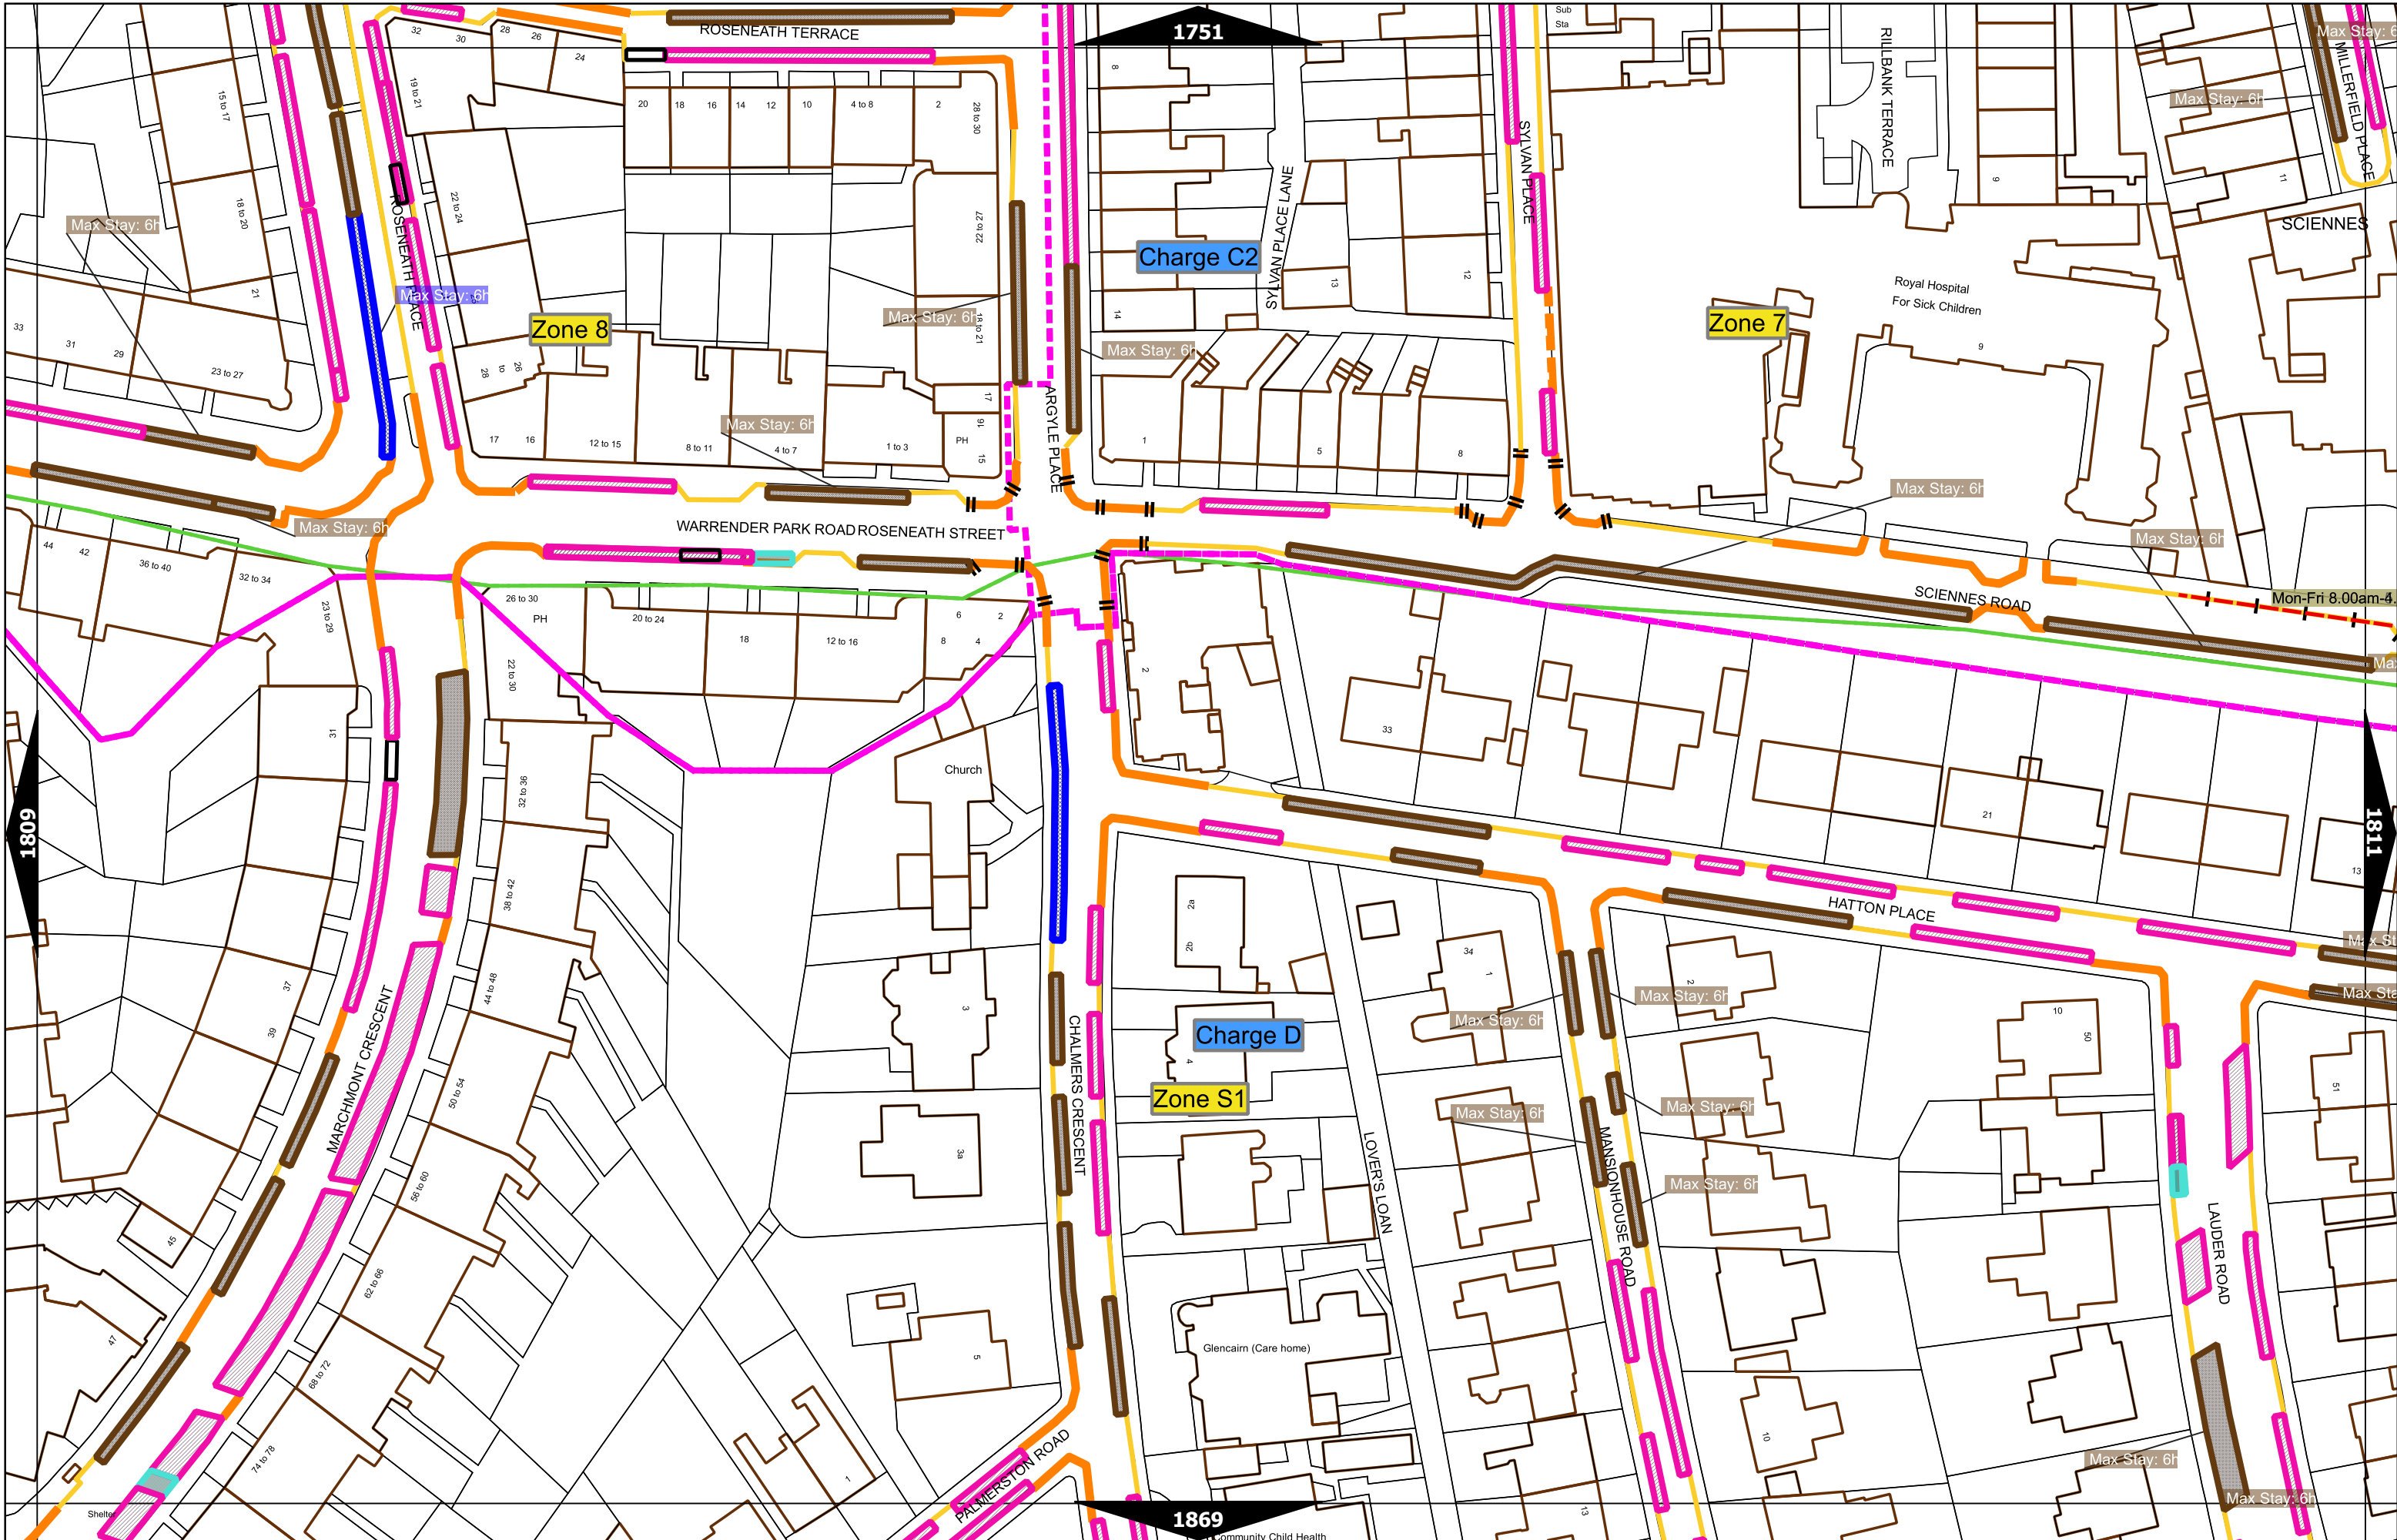

Scale at A3	1:1000
Effective Date	03-Jul-2023
Map Tile	1809
Revision	5
Status	CONFIRMED

Scale at A3	1:1000
Effective Date	03-Jul-2023
Map Tile	1810
Revision	8
Status	CONFIRMED

Scale at A3	1:1000
Effective Date	03-Jul-2023
Map Tile	1868
Revision	5
Status	CONFIRMED

Scale at A3	1:1000
Effective Date	03-Jul-2023
Map Tile	1869
Revision	5
Status	CONFIRMED