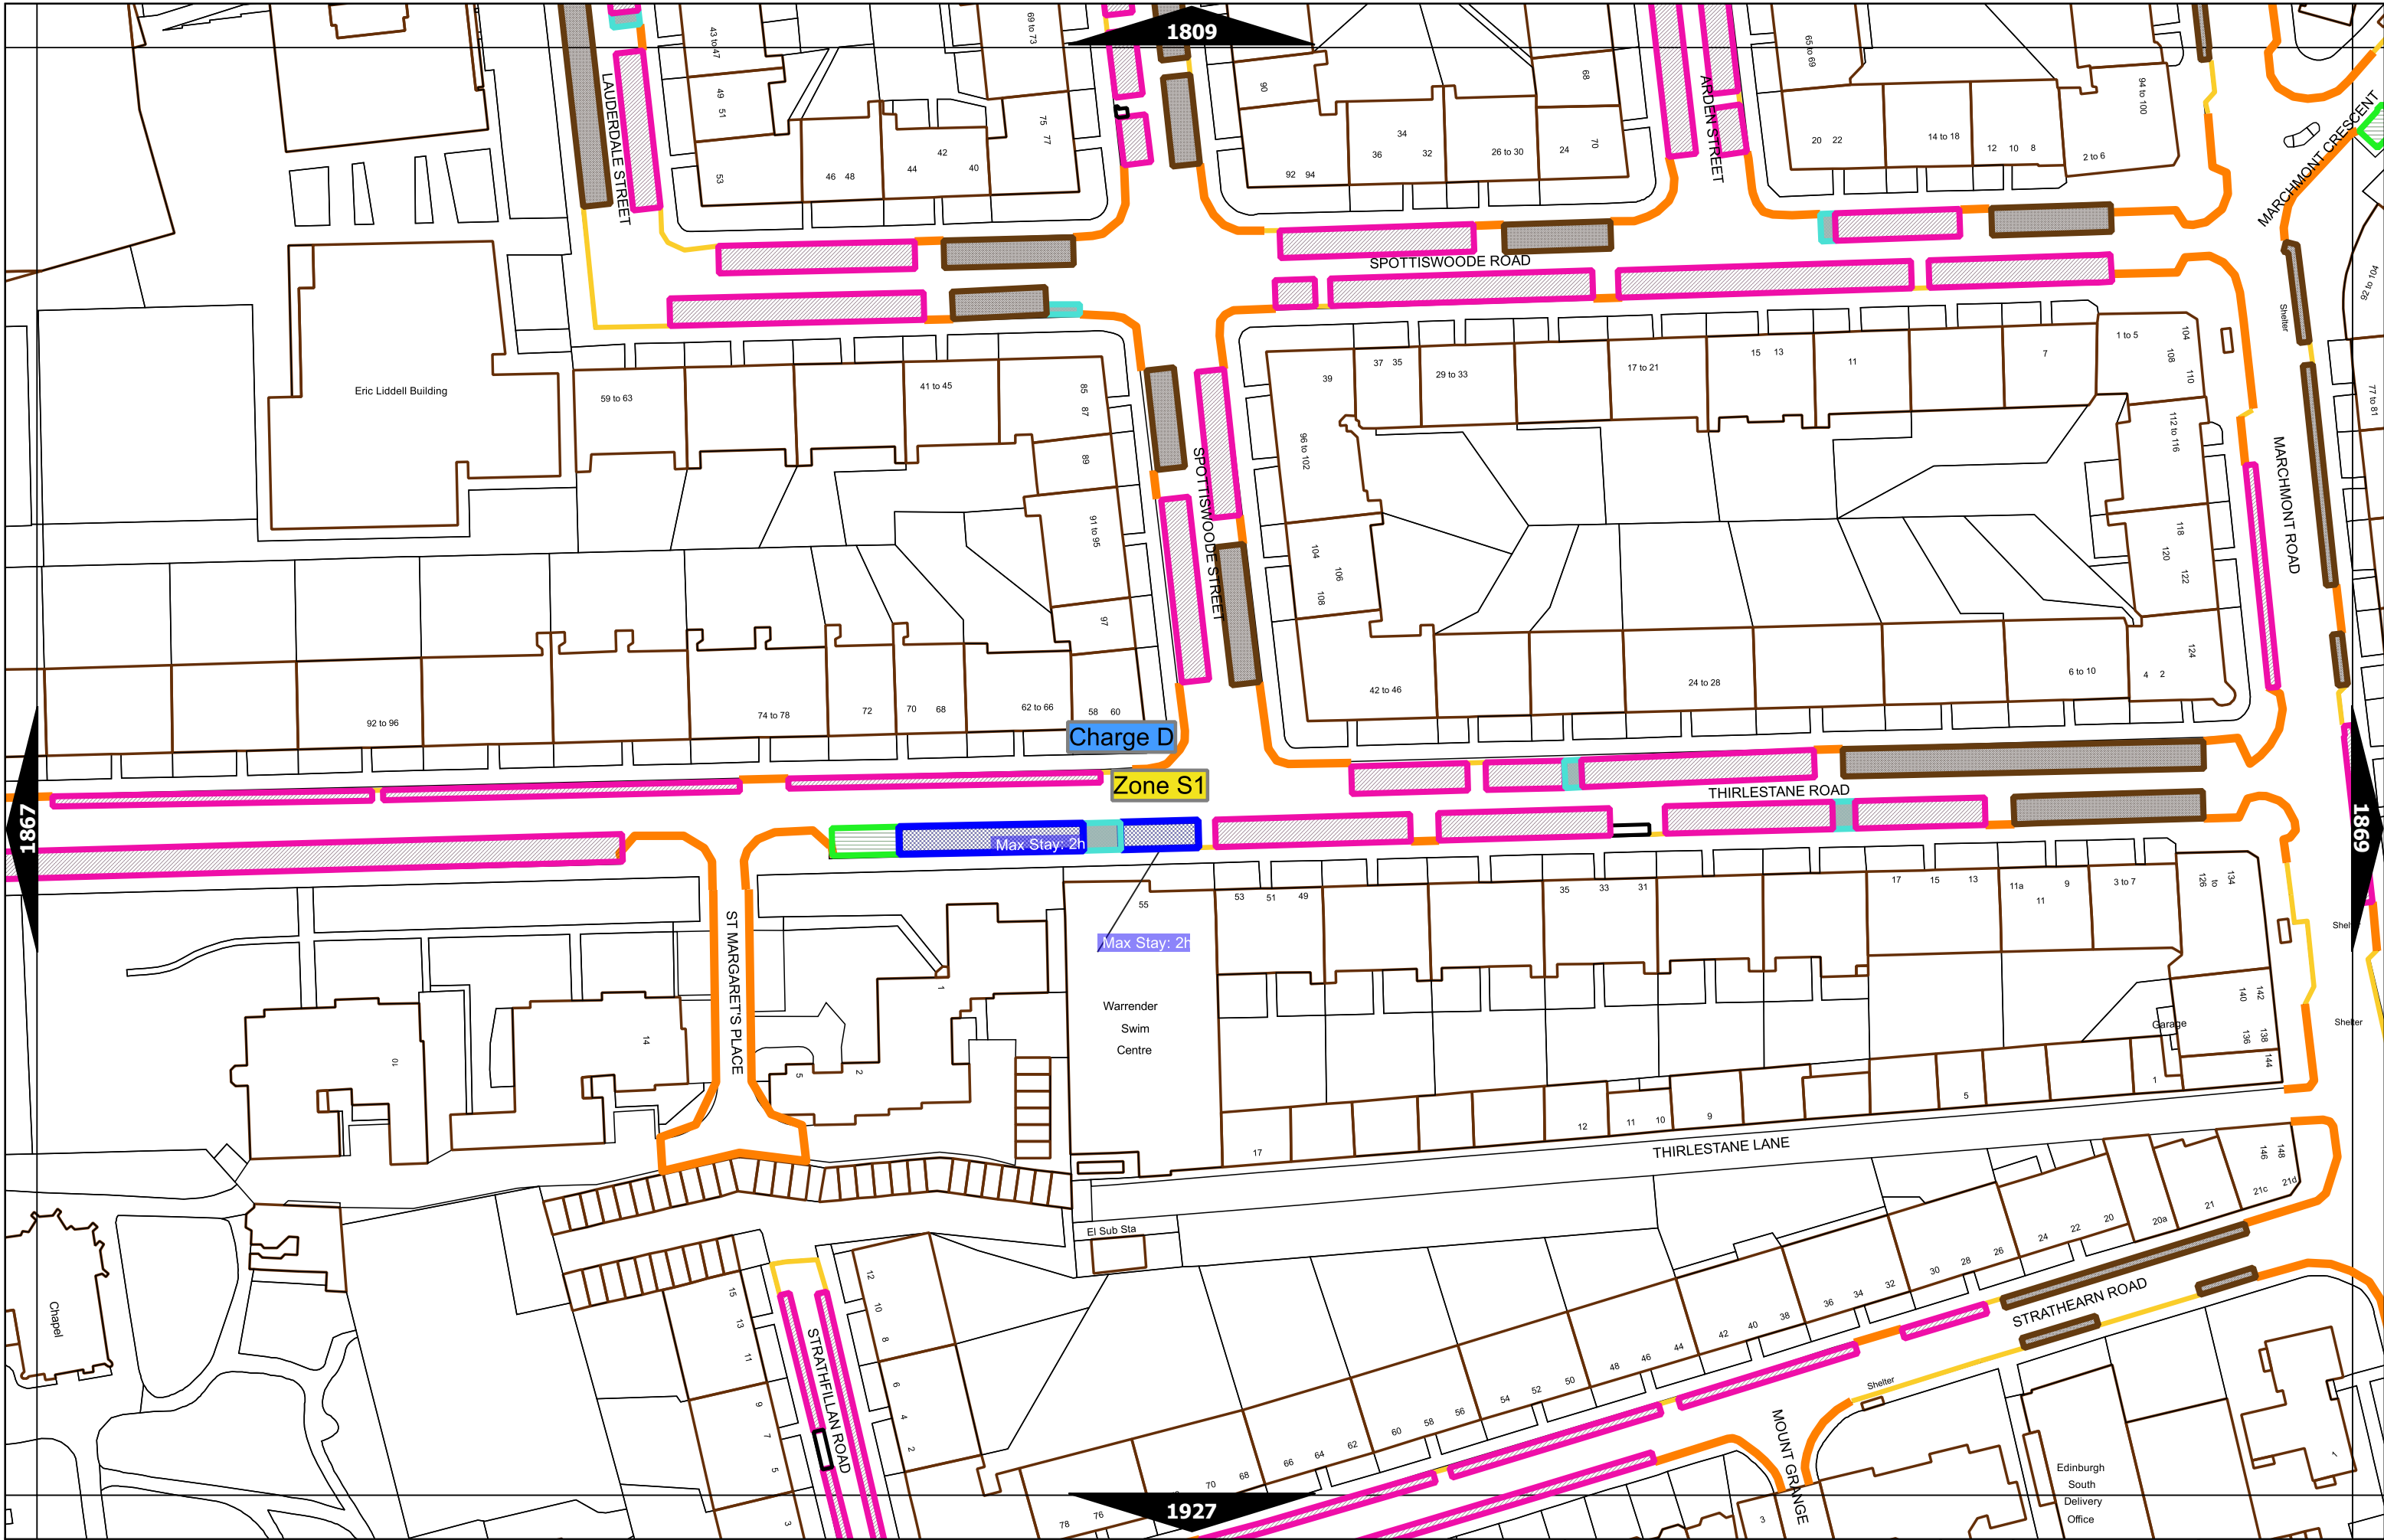

Scale at A3	1:1000
Effective Date	03-Jul-2023
Map Tile	1809
Revision	5
Status	CONFIRMED

Scale at A3	1:1000
Effective Date	03-Jul-2023
Map Tile	1810
Revision	8
Status	CONFIRMED

Scale at A3	1:1000
Effective Date	03-Jul-2023
Map Tile	1868
Revision	5
Status	CONFIRMED

Scale at A3	1:1000
Effective Date	03-Jul-2023
Map Tile	1869
Revision	5
Status	CONFIRMED