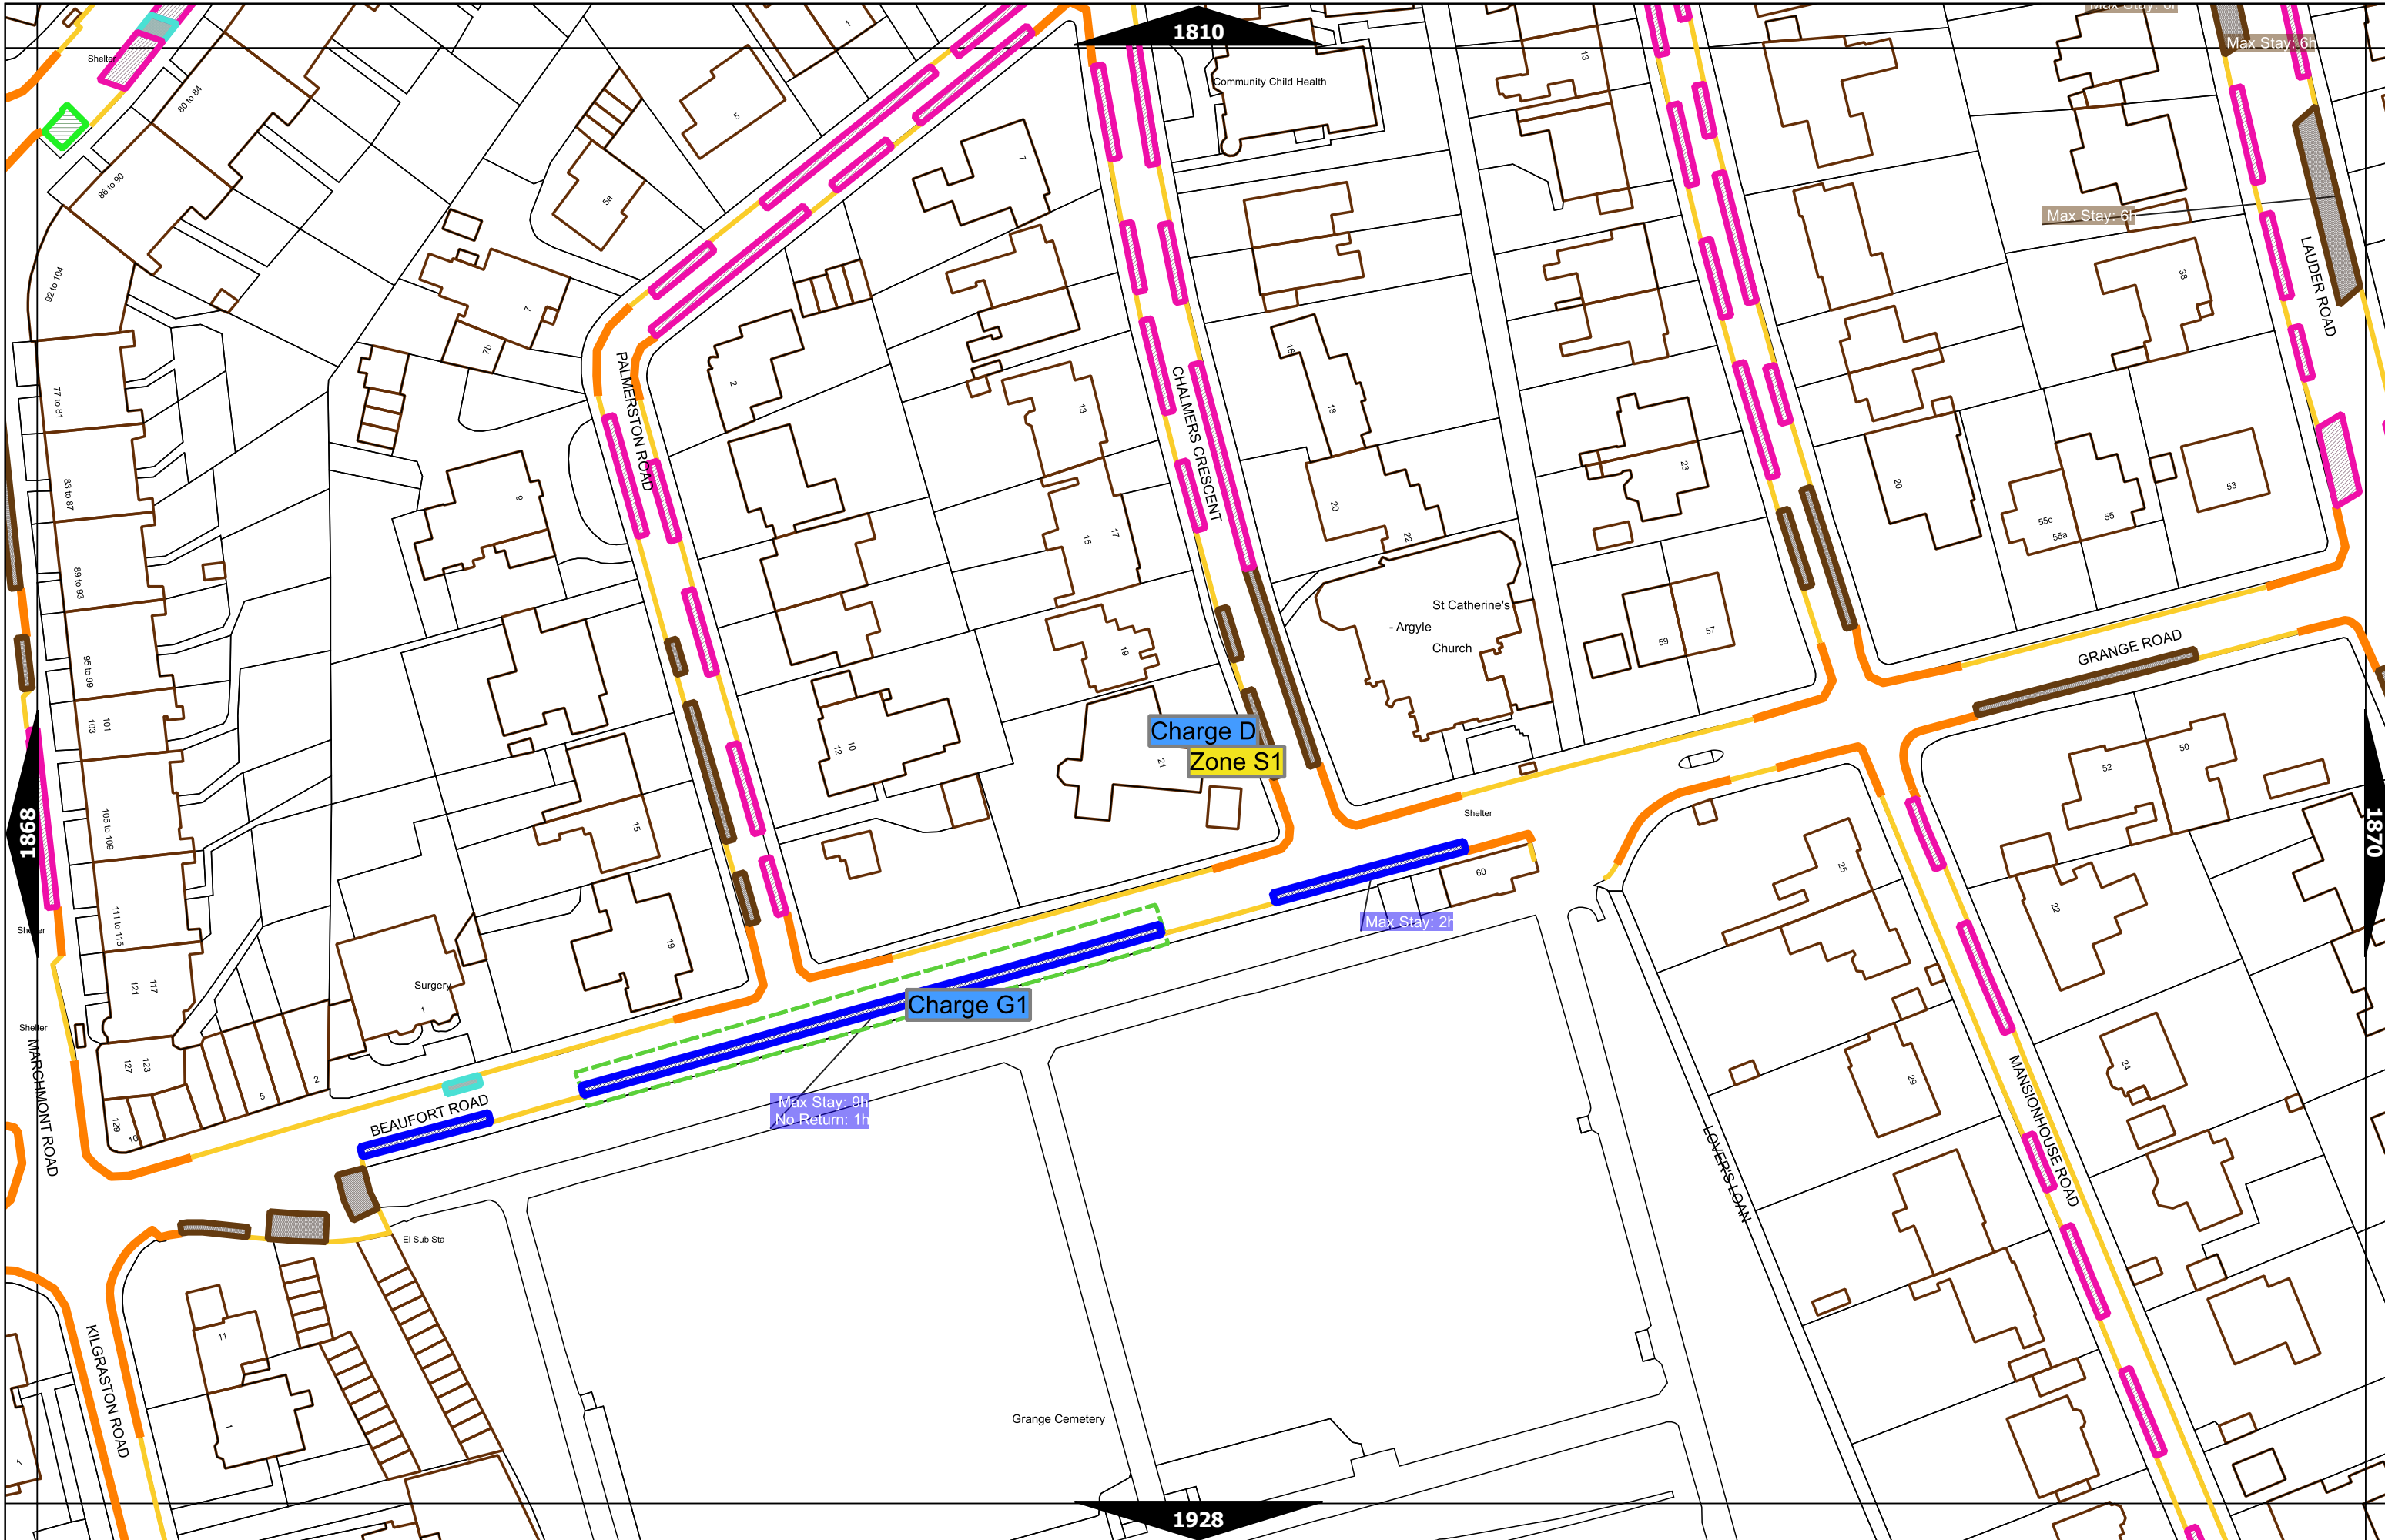

Scale at A3	1:1000
Effective Date	03-Jul-2023
Map Tile	1809
Revision	5
Status	CONFIRMED

Scale at A3	1:1000
Effective Date	03-Jul-2023
Map Tile	1810
Revision	8
Status	CONFIRMED

Scale at A3	1:1000
Effective Date	03-Jul-2023
Map Tile	1868
Revision	5
Status	CONFIRMED

Scale at A3	1:1000
Effective Date	03-Jul-2023
Map Tile	1869
Revision	5
Status	CONFIRMED