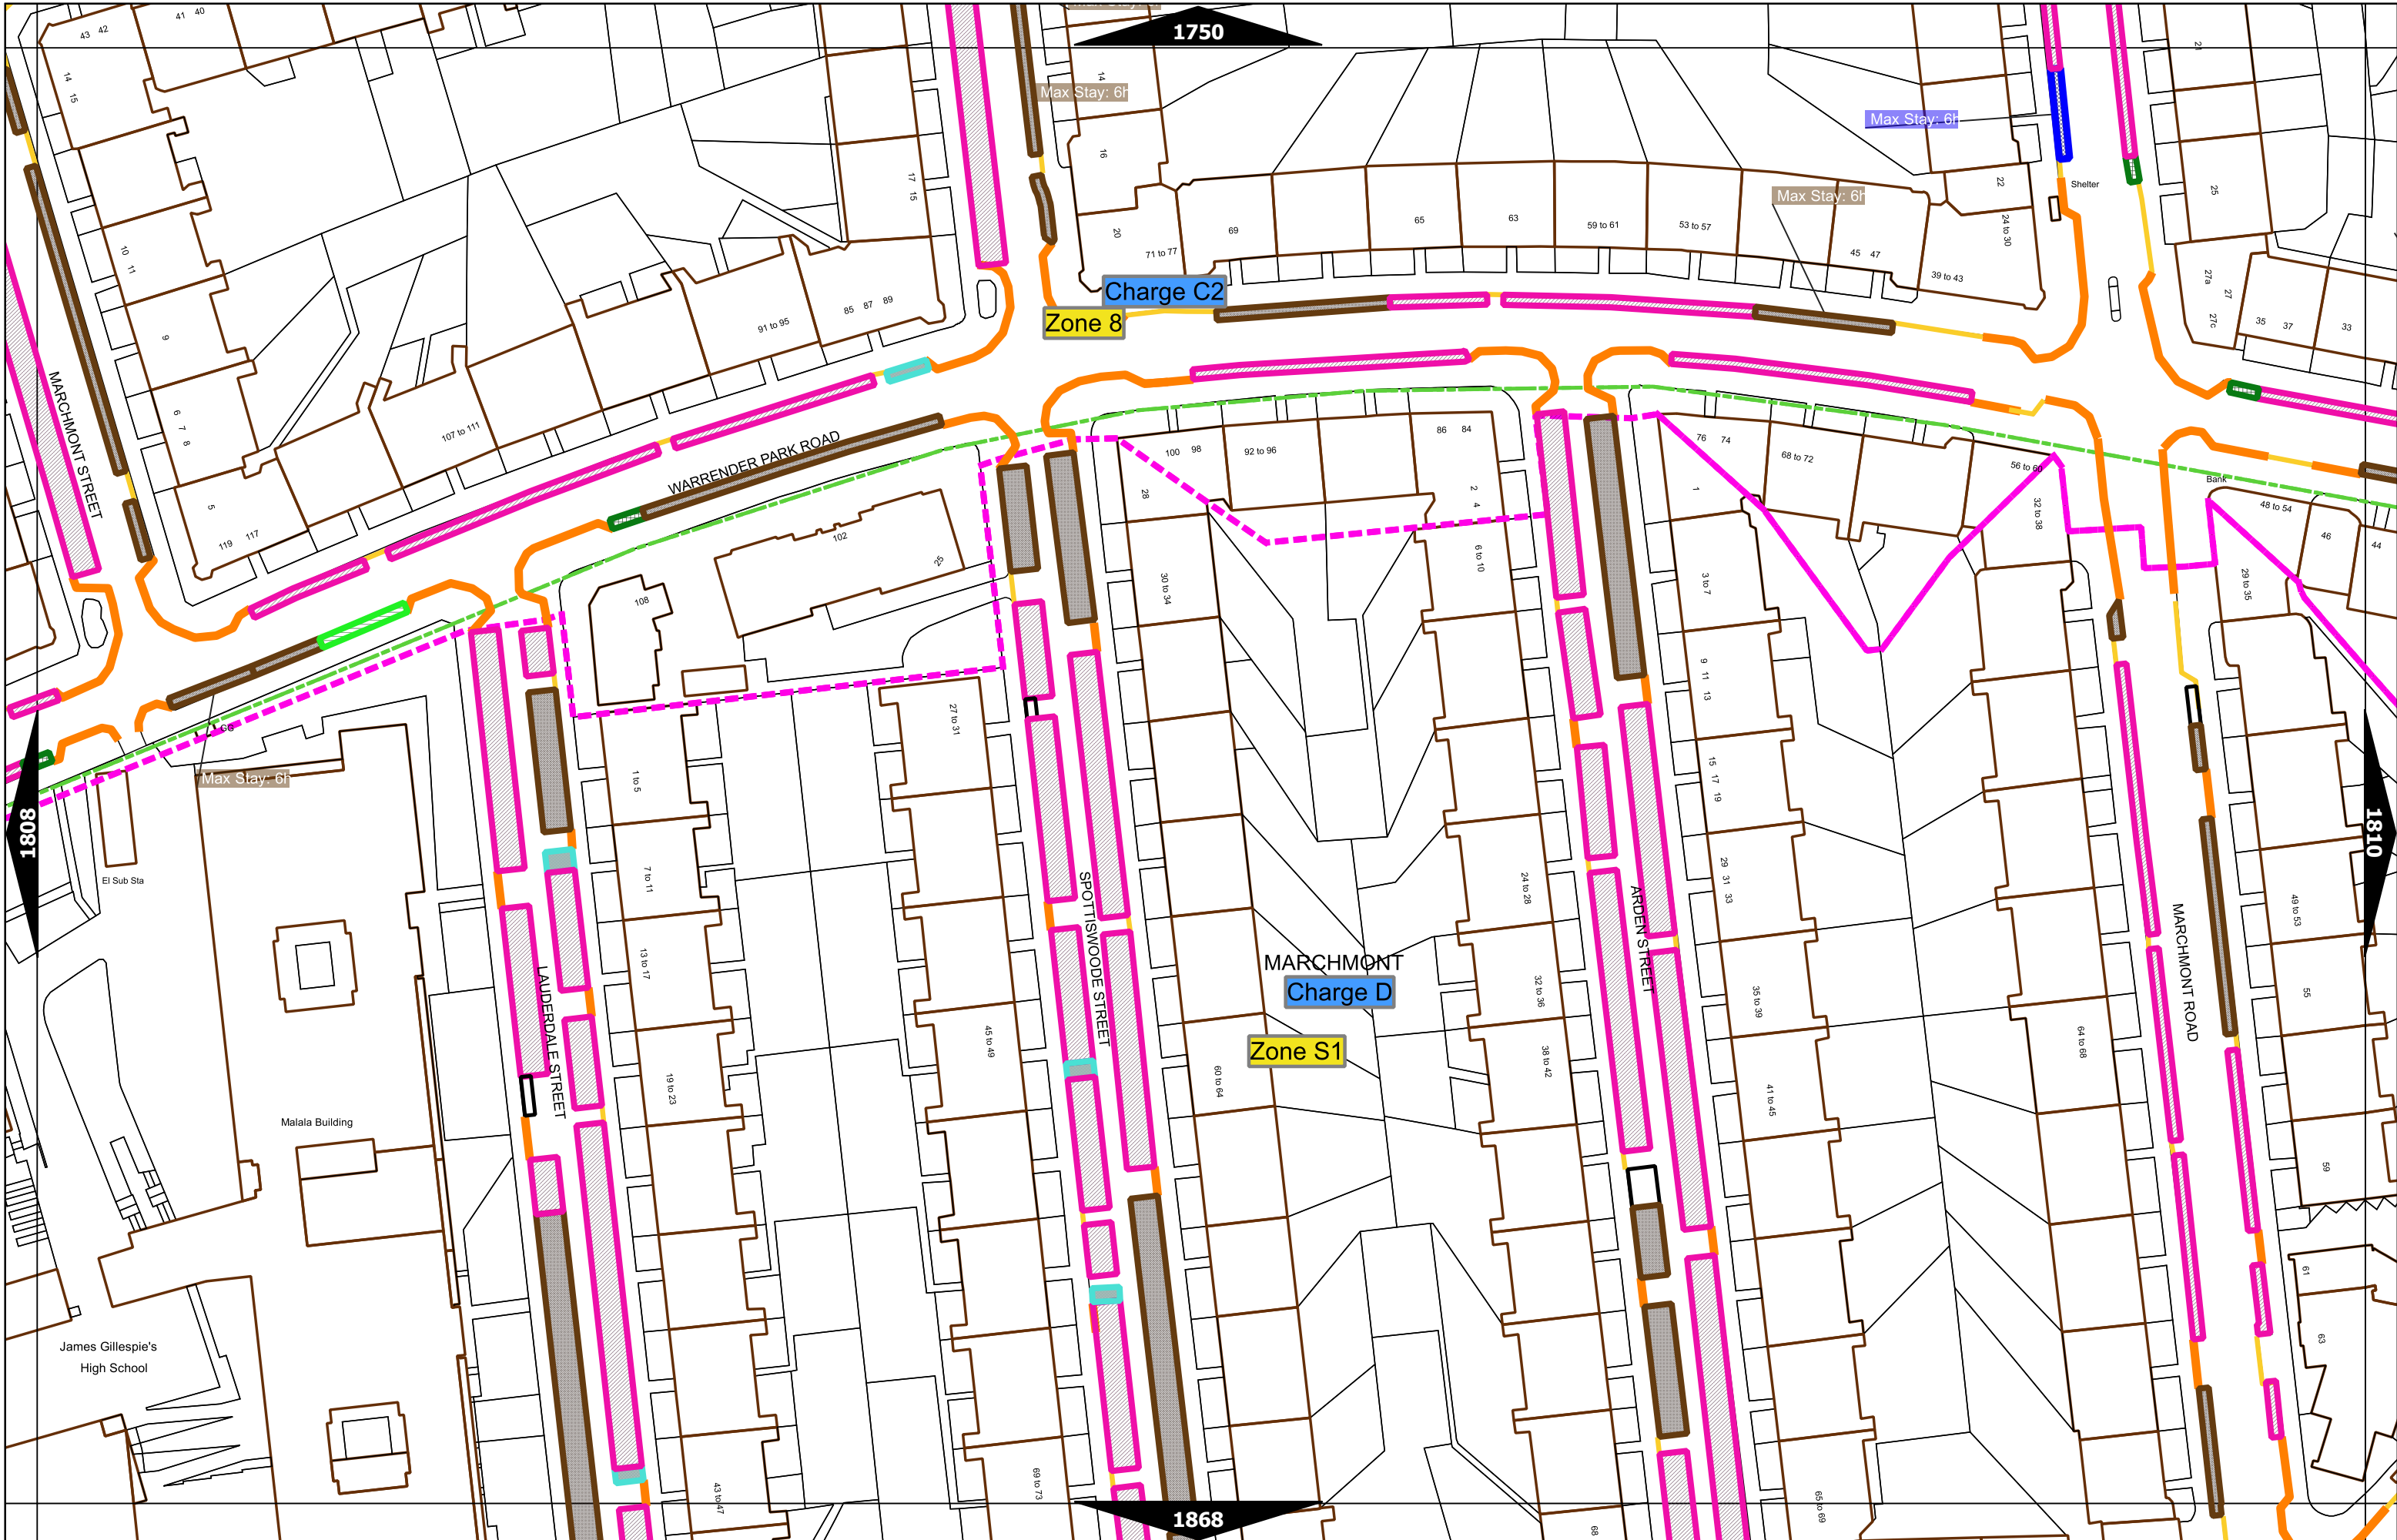

Scale at A3	1:1000
Effective Date	06-Feb-2023
Map Tile	1688
Revision	6
Status	CONFIRMED

1687

1745

1747

Charge D

Zone S4

Charge 1805

Scale at A3	1:1000
Effective Date	12-Jun-2023
Map Tile	1746
Revision	7
Status	CONFIRMED

This map is based upon Ordnance Survey material with the permission of Ordnance Survey on behalf of HMSO Crown copyright and database right. All rights reserved. Licence number - 100023420

Scale at A3	1:1000
Effective Date	06-Feb-2023
Map Tile	1747
Revision	6
Status	CONFIRMED

Scale at A3	1:1000
Effective Date	06-Feb-2023
Map Tile	1805
Revision	7
Status	CONFIRMED

Scale at A3	1:1000
Effective Date	06-Feb-2023
Map Tile	1806
Revision	5
Status	CONFIRMED

Scale at A3	1:1000
Effective Date	03-Jul-2023
Map Tile	1809
Revision	5
Status	CONFIRMED

Scale at A3	1:1000
Effective Date	03-Jul-2023
Map Tile	1810
Revision	8
Status	CONFIRMED