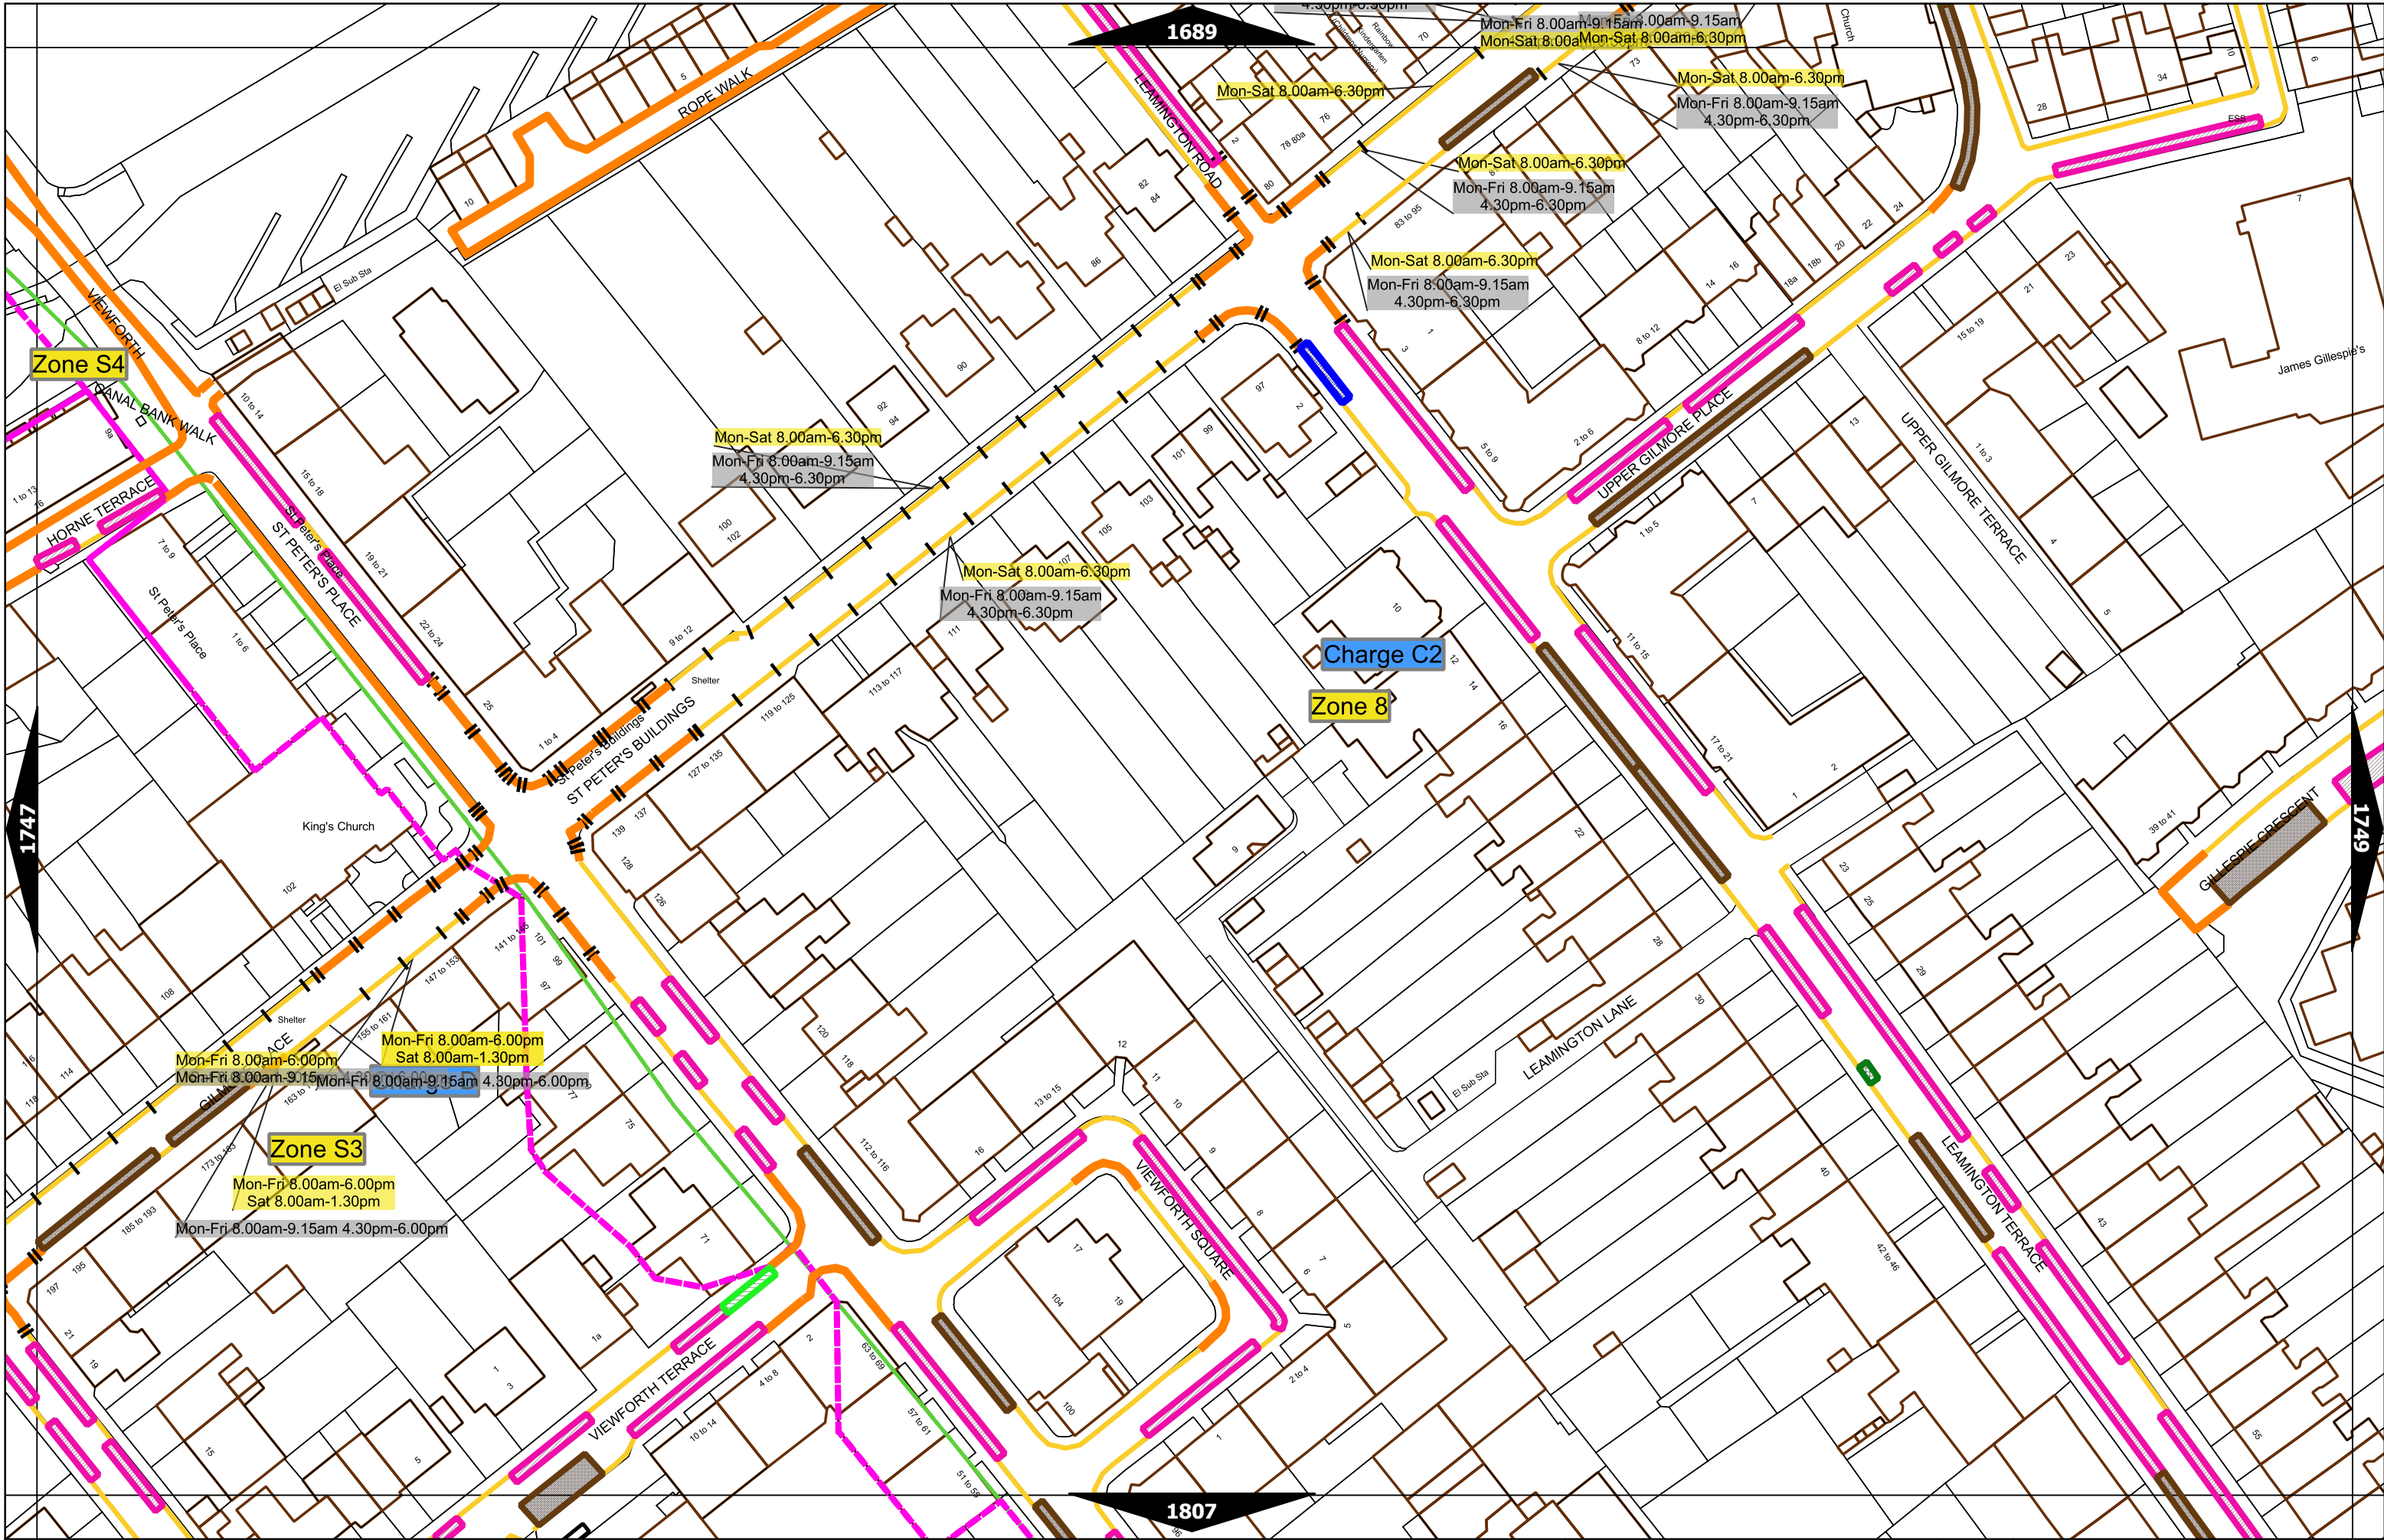

Scale at A3	1:1000
Effective Date	06-Feb-2023
Map Tile	1688
Revision	6
Status	CONFIRMED

1687

1745

1747

Charge D

Zone S4

Charge 1805

Scale at A3	1:1000
Effective Date	12-Jun-2023
Map Tile	1746
Revision	7
Status	CONFIRMED

This map is based upon Ordnance Survey material with the permission of Ordnance Survey on behalf of HMSO Crown copyright and database right. All rights reserved. Licence number - 100023420

Scale at A3	1:1000
Effective Date	06-Feb-2023
Map Tile	1747
Revision	6
Status	CONFIRMED

Scale at A3	1:1000
Effective Date	06-Feb-2023
Map Tile	1805
Revision	7
Status	CONFIRMED

Scale at A3	1:1000
Effective Date	06-Feb-2023
Map Tile	1806
Revision	5
Status	CONFIRMED

Scale at A3	1:1000
Effective Date	03-Jul-2023
Map Tile	1809
Revision	5
Status	CONFIRMED

Scale at A3	1:1000
Effective Date	03-Jul-2023
Map Tile	1810
Revision	8
Status	CONFIRMED