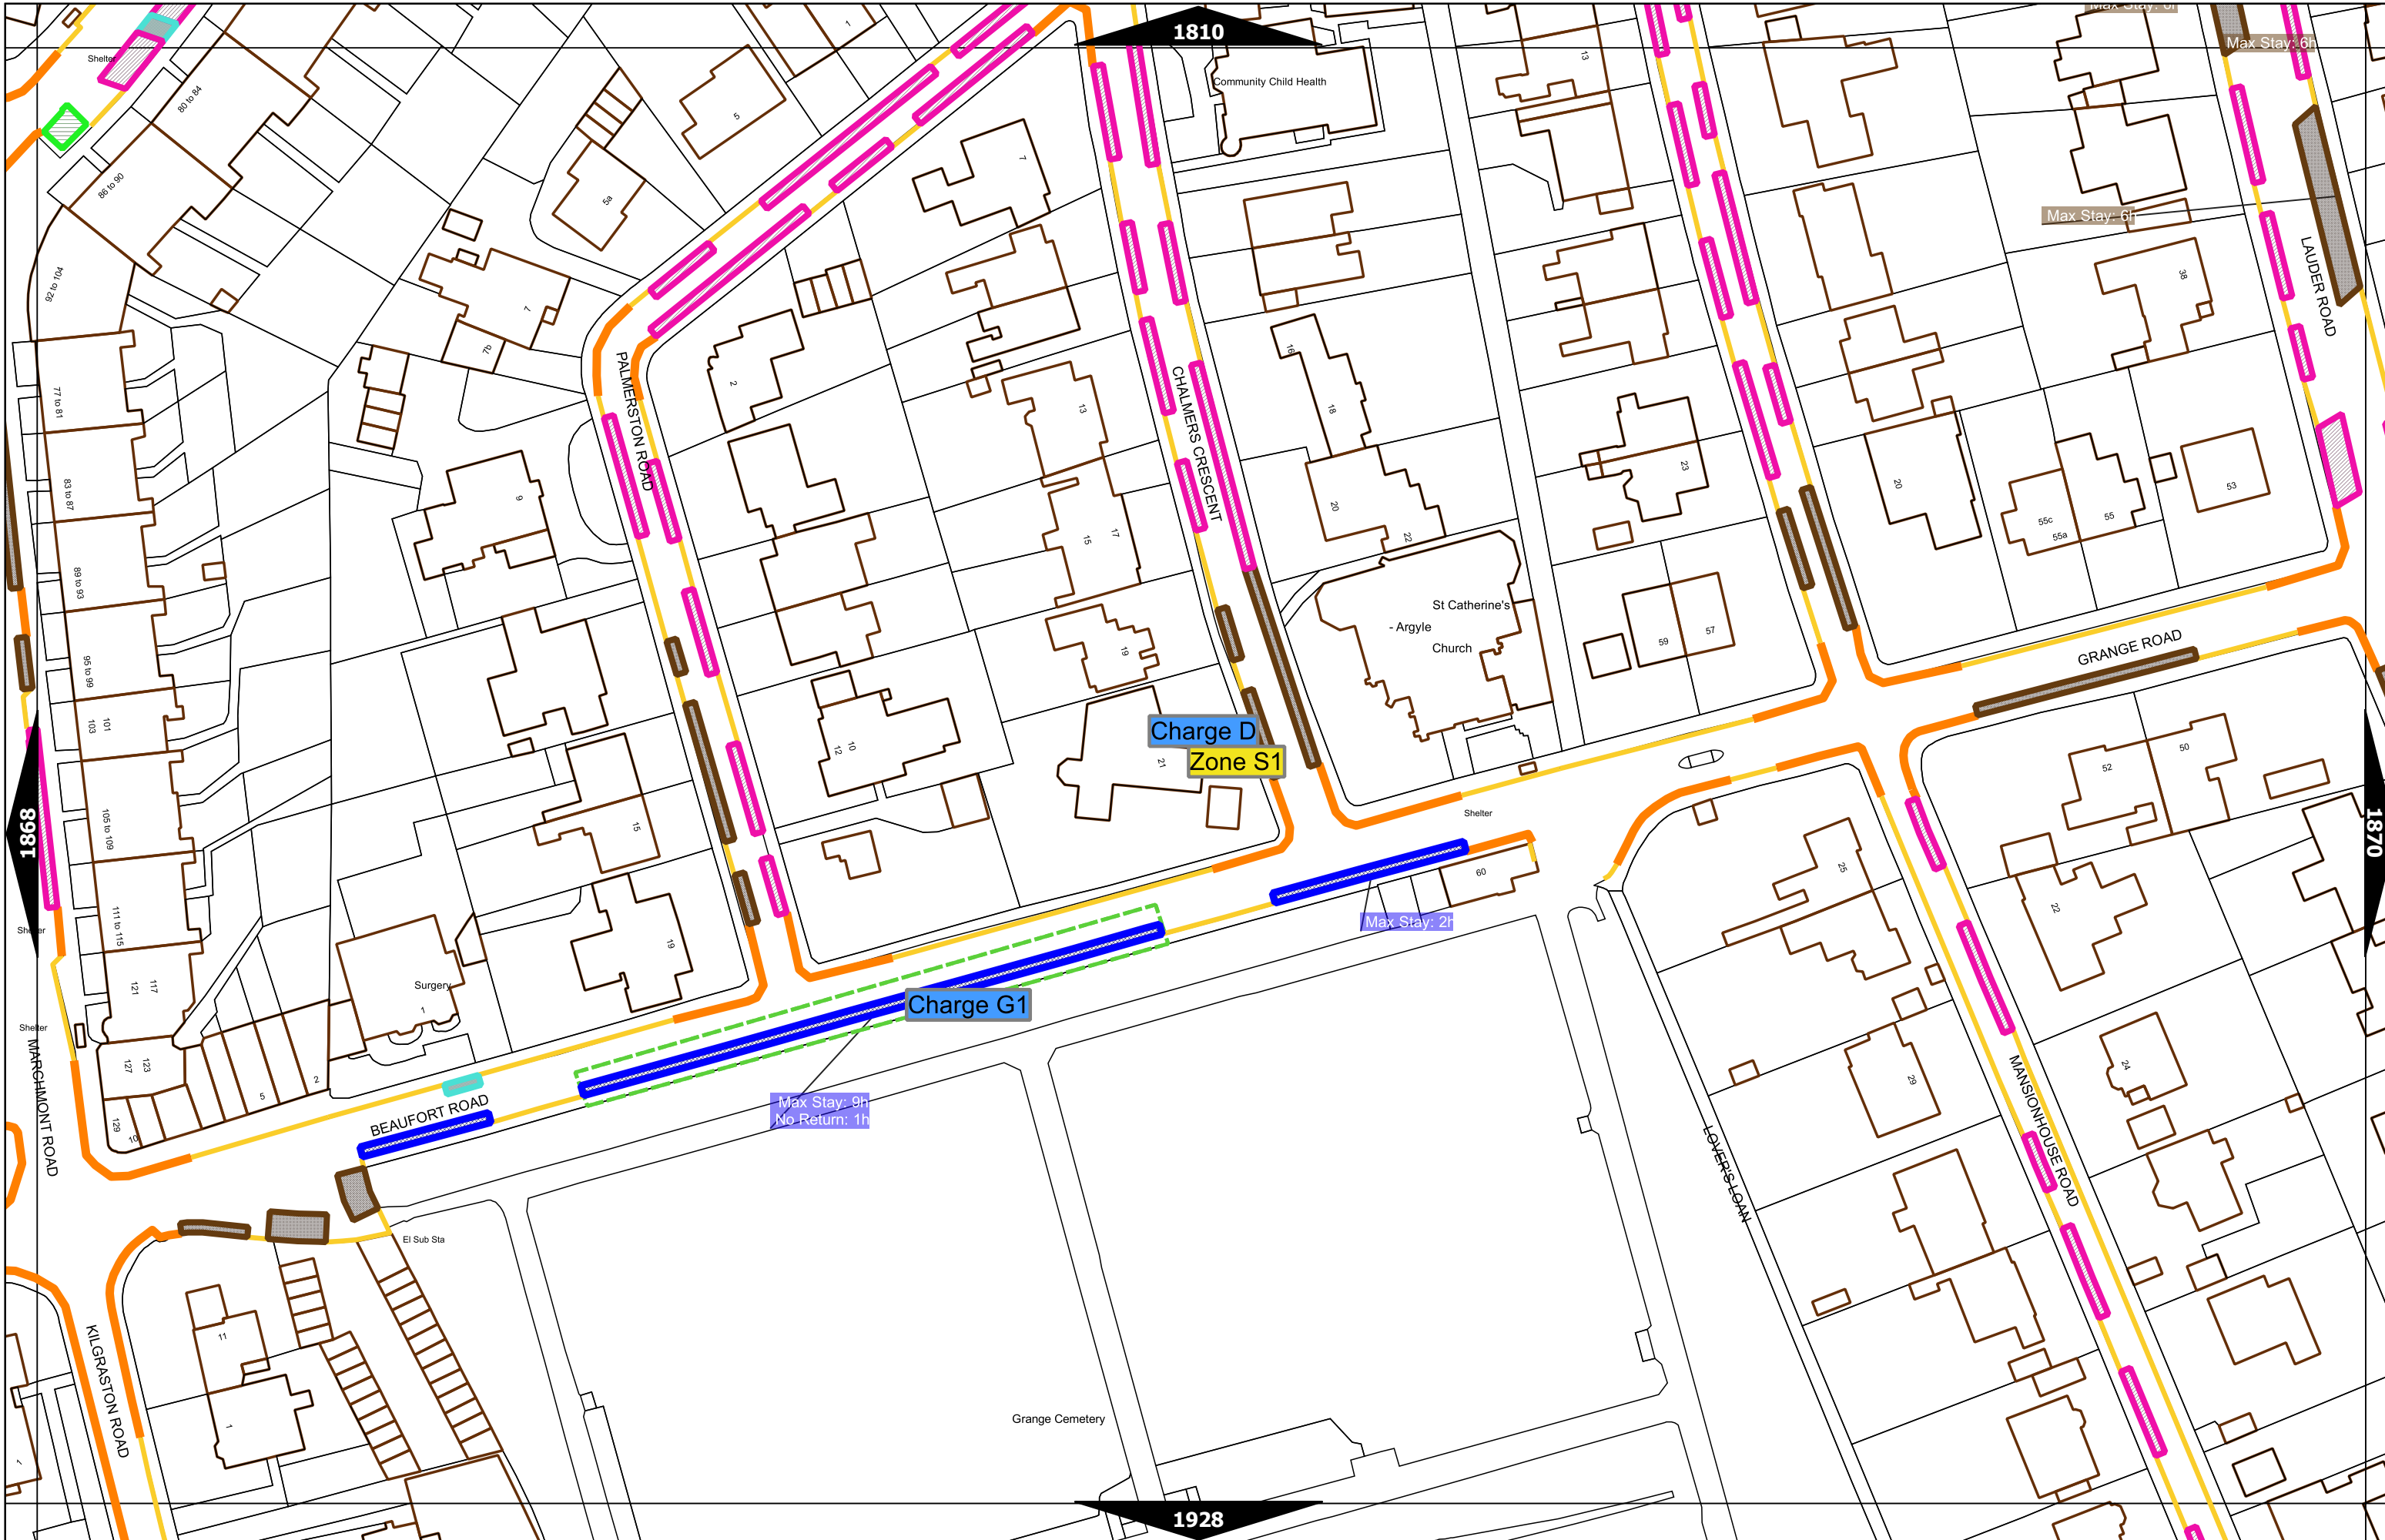

Scale at A3	1:1000
Effective Date	06-Feb-2023
Map Tile	1864
Revision	5
Status	CONFIRMED

Scale at A3	1:1000
Effective Date	30-Jan-2023
Map Tile	1865
Revision	2
Status	CONFIRMED

Scale at A3	1:1000
Effective Date	30-Jan-2023
Map Tile	1867
Revision	5
Status	CONFIRMED

Scale at A3	1:1000
Effective Date	03-Jul-2023
Map Tile	1868
Revision	5
Status	CONFIRMED

Scale at A3	1:1000
Effective Date	03-Jul-2023
Map Tile	1869
Revision	5
Status	CONFIRMED

Scale at A3	1:1000
Effective Date	30-Jan-2023
Map Tile	1924
Revision	3
Status	CONFIRMED

Scale at A3	1:1000
Effective Date	30-Jan-2023
Map Tile	1927
Revision	5
Status	CONFIRMED

Scale at A3	1:1000
Effective Date	30-Jan-2023
Map Tile	1984
Revision	3
Status	CONFIRMED

Scale at A3	1:1000
Effective Date	30-Jan-2023
Map Tile	1985
Revision	4
Status	CONFIRMED

Scale at A3	1:1000
Effective Date	30-Jan-2023
Map Tile	2044
Revision	3
Status	CONFIRMED

Scale at A3	1:1000
Effective Date	30-Jan-2023
Map Tile	2103
Revision	3
Status	CONFIRMED