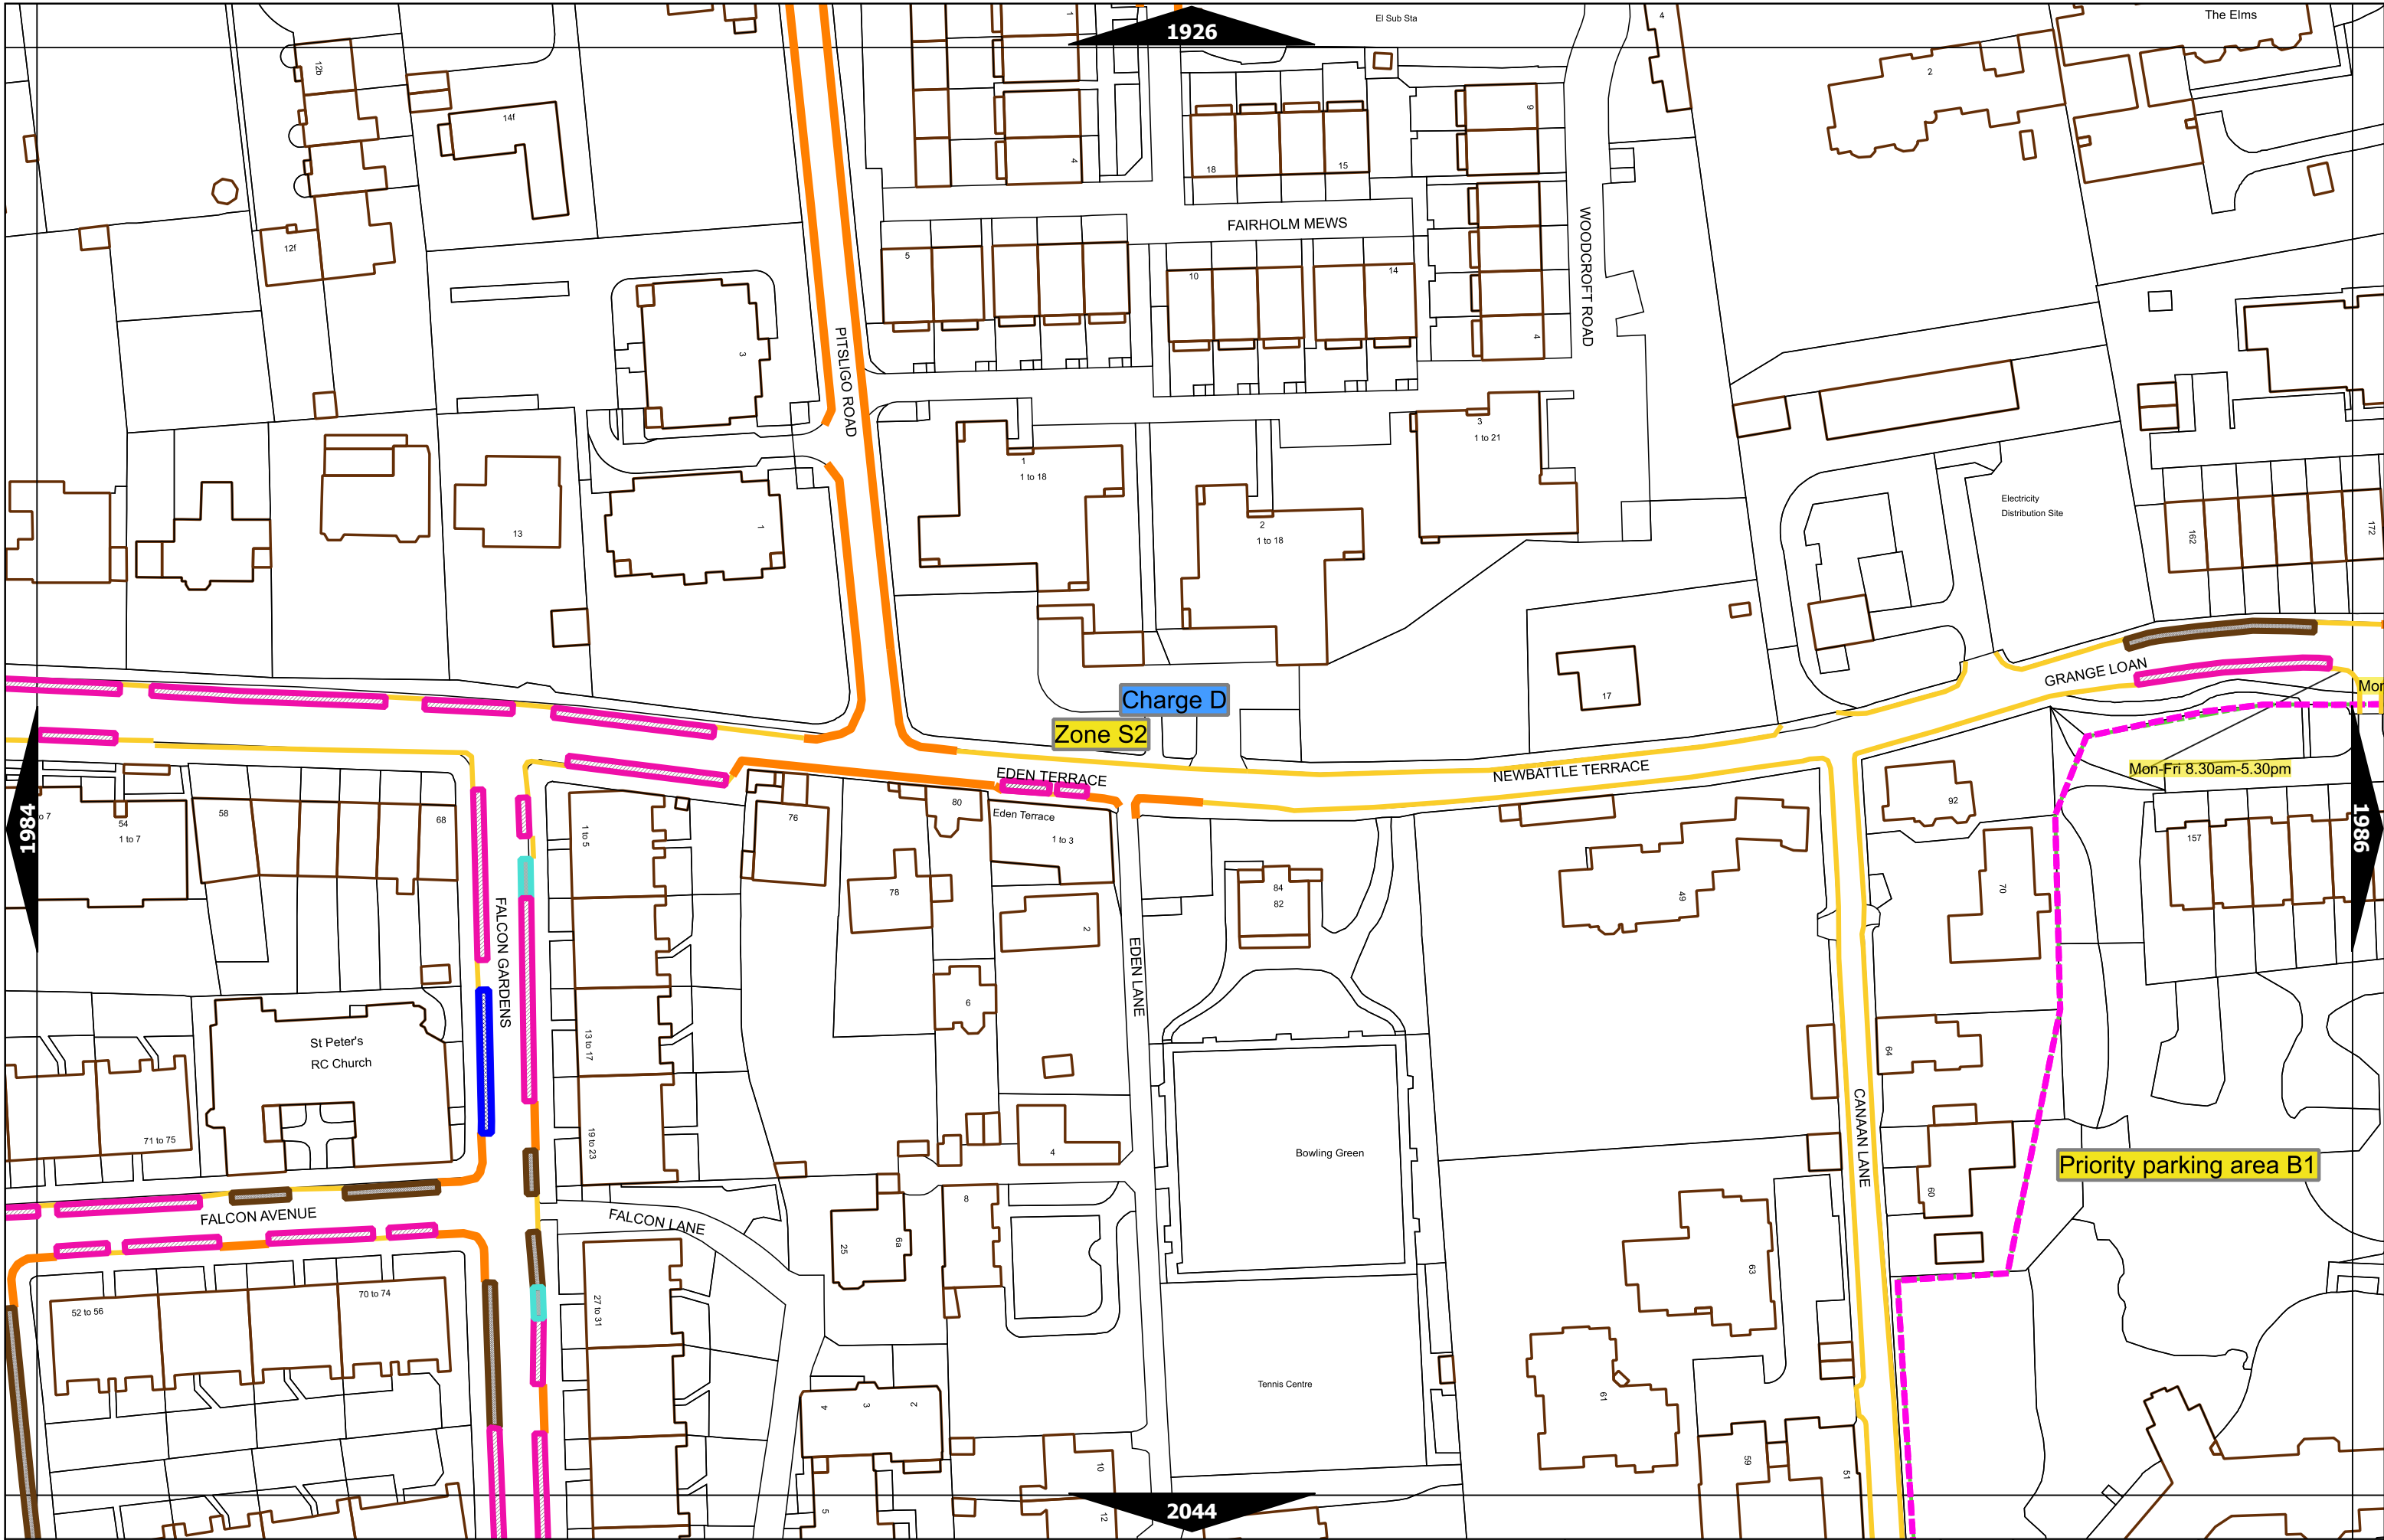

Scale at A3	1:1000
Effective Date	06-Feb-2023
Map Tile	1864
Revision	5
Status	CONFIRMED

Scale at A3	1:1000
Effective Date	30-Jan-2023
Map Tile	1865
Revision	2
Status	CONFIRMED

Scale at A3	1:1000
Effective Date	30-Jan-2023
Map Tile	1867
Revision	5
Status	CONFIRMED

Scale at A3	1:1000
Effective Date	03-Jul-2023
Map Tile	1868
Revision	5
Status	CONFIRMED

Scale at A3	1:1000
Effective Date	03-Jul-2023
Map Tile	1869
Revision	5
Status	CONFIRMED

Scale at A3	1:1000
Effective Date	30-Jan-2023
Map Tile	1924
Revision	3
Status	CONFIRMED

Scale at A3	1:1000
Effective Date	30-Jan-2023
Map Tile	1927
Revision	5
Status	CONFIRMED

Scale at A3	1:1000
Effective Date	30-Jan-2023
Map Tile	1984
Revision	3
Status	CONFIRMED

Scale at A3	1:1000
Effective Date	30-Jan-2023
Map Tile	1985
Revision	4
Status	CONFIRMED

Scale at A3	1:1000
Effective Date	30-Jan-2023
Map Tile	2044
Revision	3
Status	CONFIRMED

Scale at A3	1:1000
Effective Date	30-Jan-2023
Map Tile	2103
Revision	3
Status	CONFIRMED