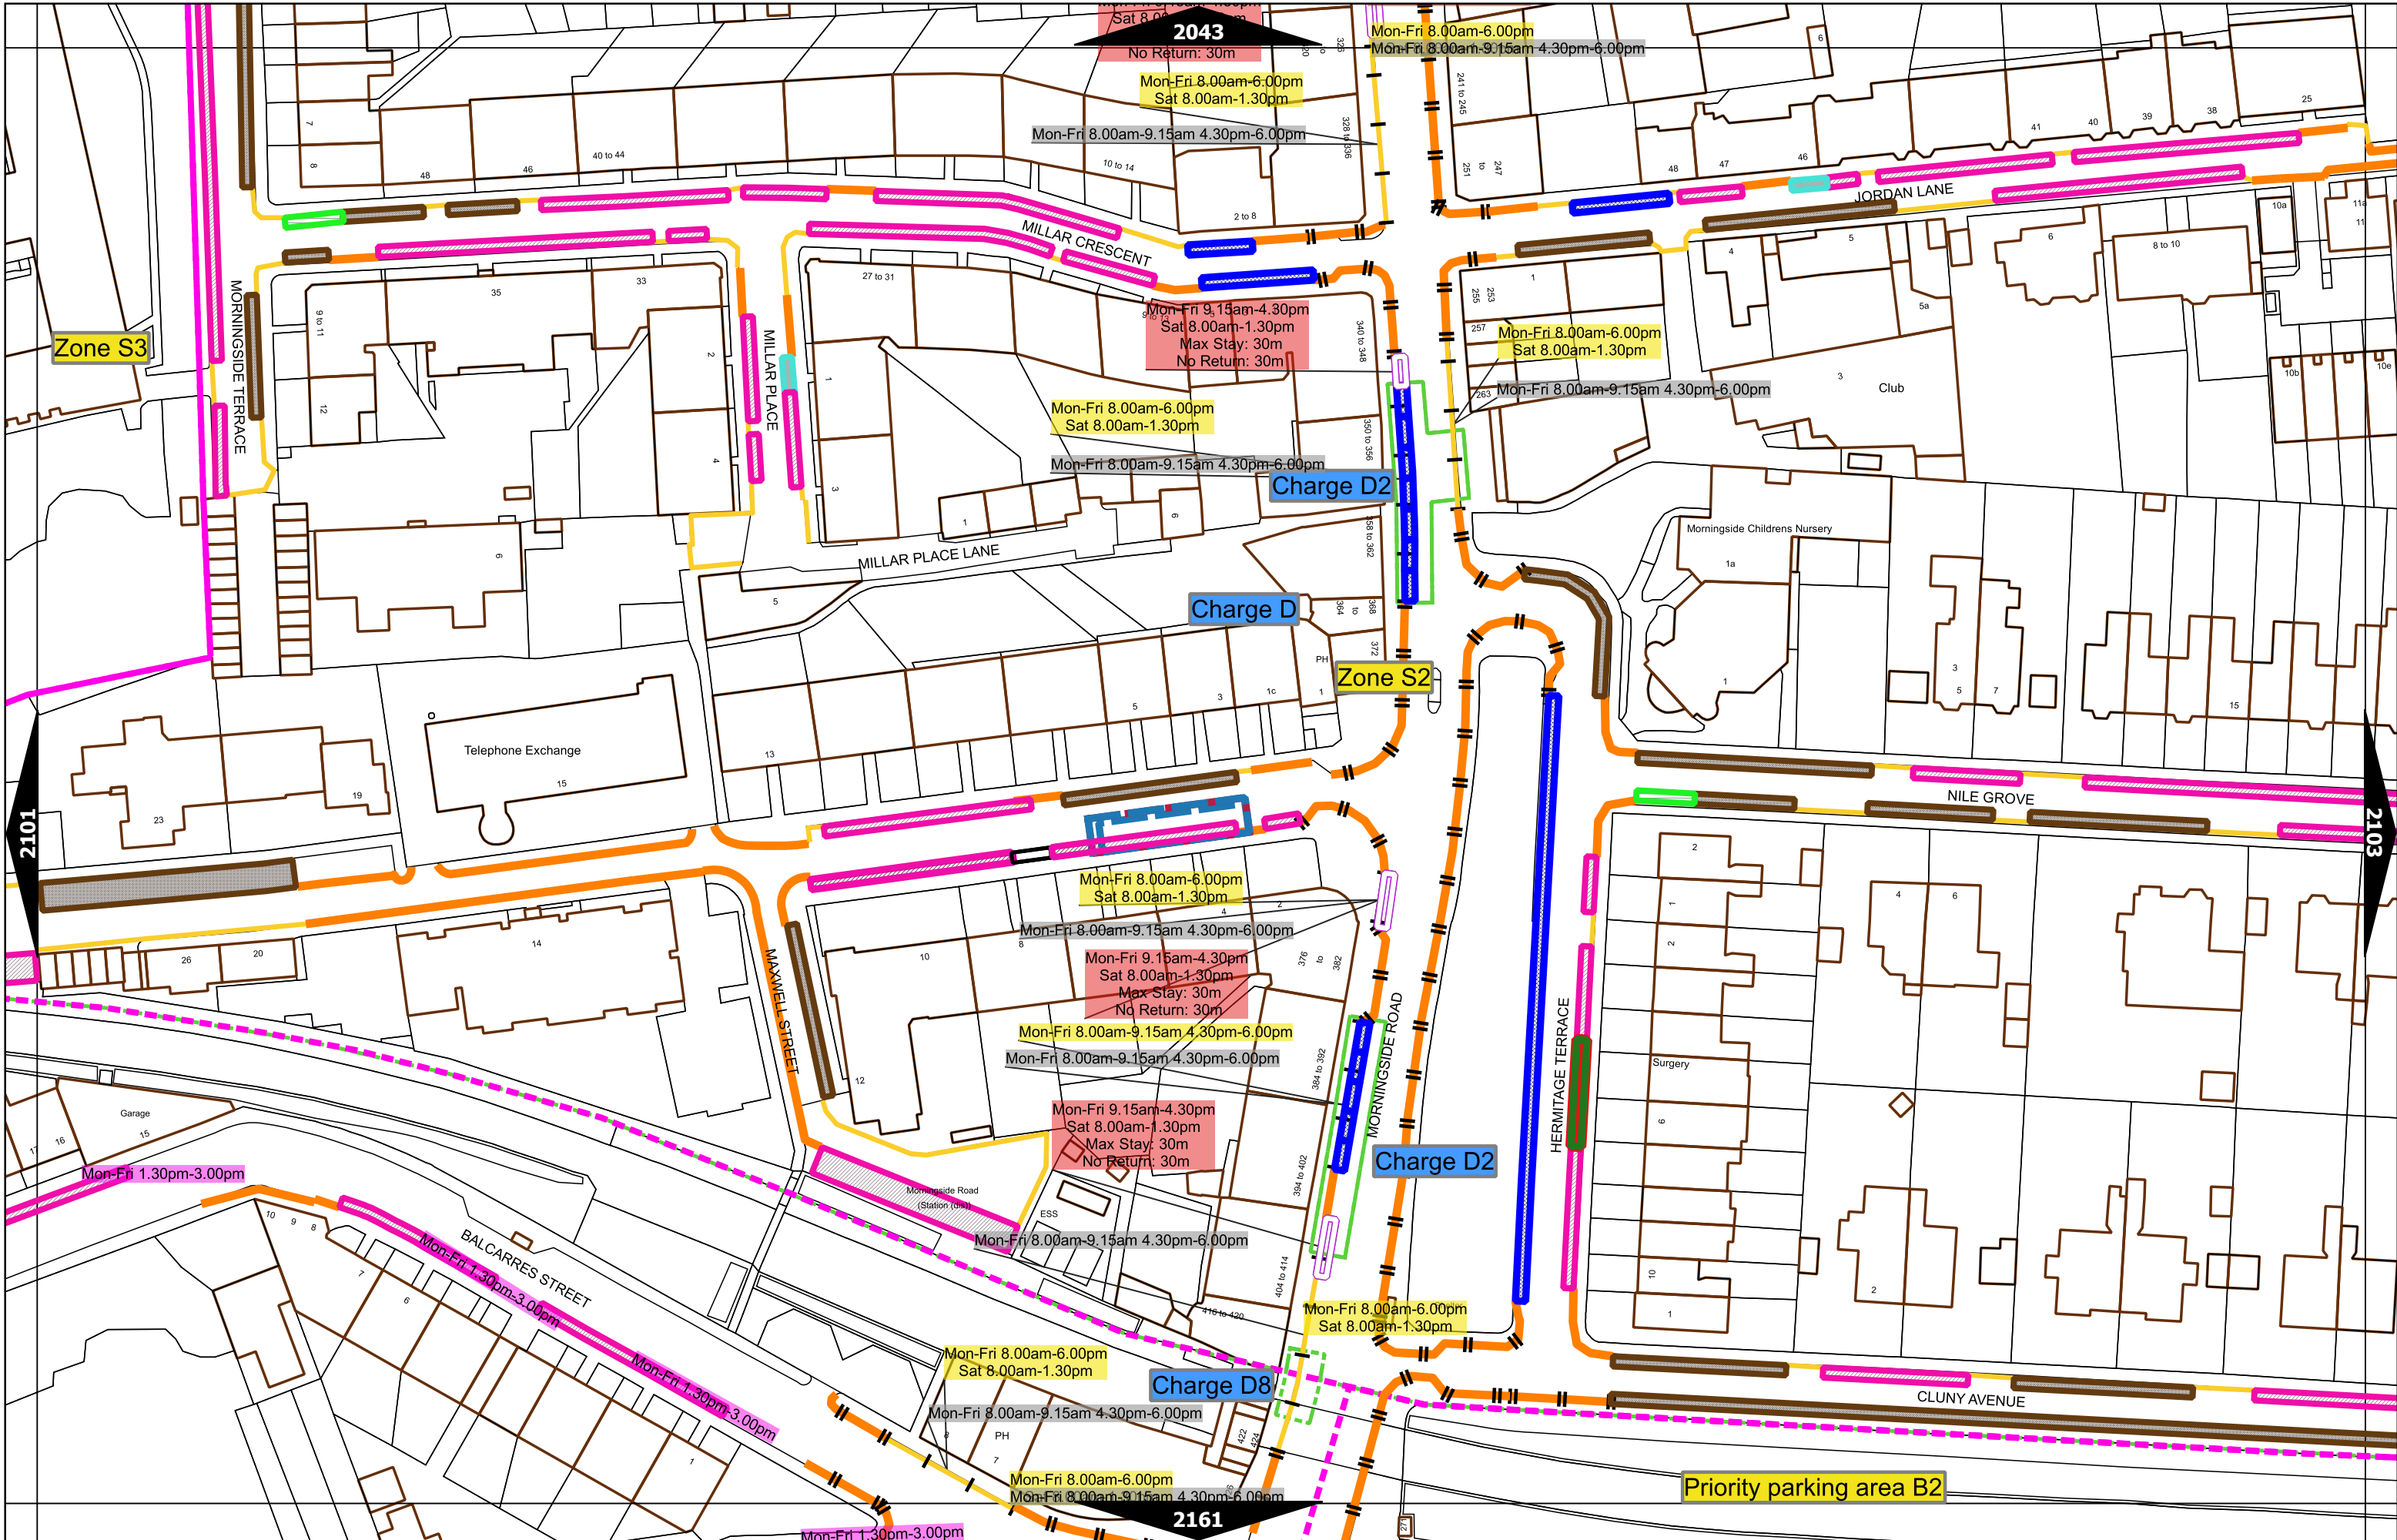

Scale at A3	1:1000
Effective Date	06-Feb-2023
Map Tile	1864
Revision	5
Status	CONFIRMED

Scale at A3	1:1000
Effective Date	30-Jan-2023
Map Tile	1865
Revision	2
Status	CONFIRMED

Scale at A3	1:1000
Effective Date	30-Jan-2023
Map Tile	1867
Revision	5
Status	CONFIRMED

Scale at A3	1:1000
Effective Date	03-Jul-2023
Map Tile	1868
Revision	5
Status	CONFIRMED

Scale at A3	1:1000
Effective Date	03-Jul-2023
Map Tile	1869
Revision	5
Status	CONFIRMED

Scale at A3	1:1000
Effective Date	30-Jan-2023
Map Tile	1924
Revision	3
Status	CONFIRMED

Scale at A3	1:1000
Effective Date	30-Jan-2023
Map Tile	1927
Revision	5
Status	CONFIRMED

Scale at A3	1:1000
Effective Date	30-Jan-2023
Map Tile	1984
Revision	3
Status	CONFIRMED

Scale at A3	1:1000
Effective Date	30-Jan-2023
Map Tile	1985
Revision	4
Status	CONFIRMED

Scale at A3	1:1000
Effective Date	30-Jan-2023
Map Tile	2044
Revision	3
Status	CONFIRMED

Scale at A3	1:1000
Effective Date	30-Jan-2023
Map Tile	2103
Revision	3
Status	CONFIRMED