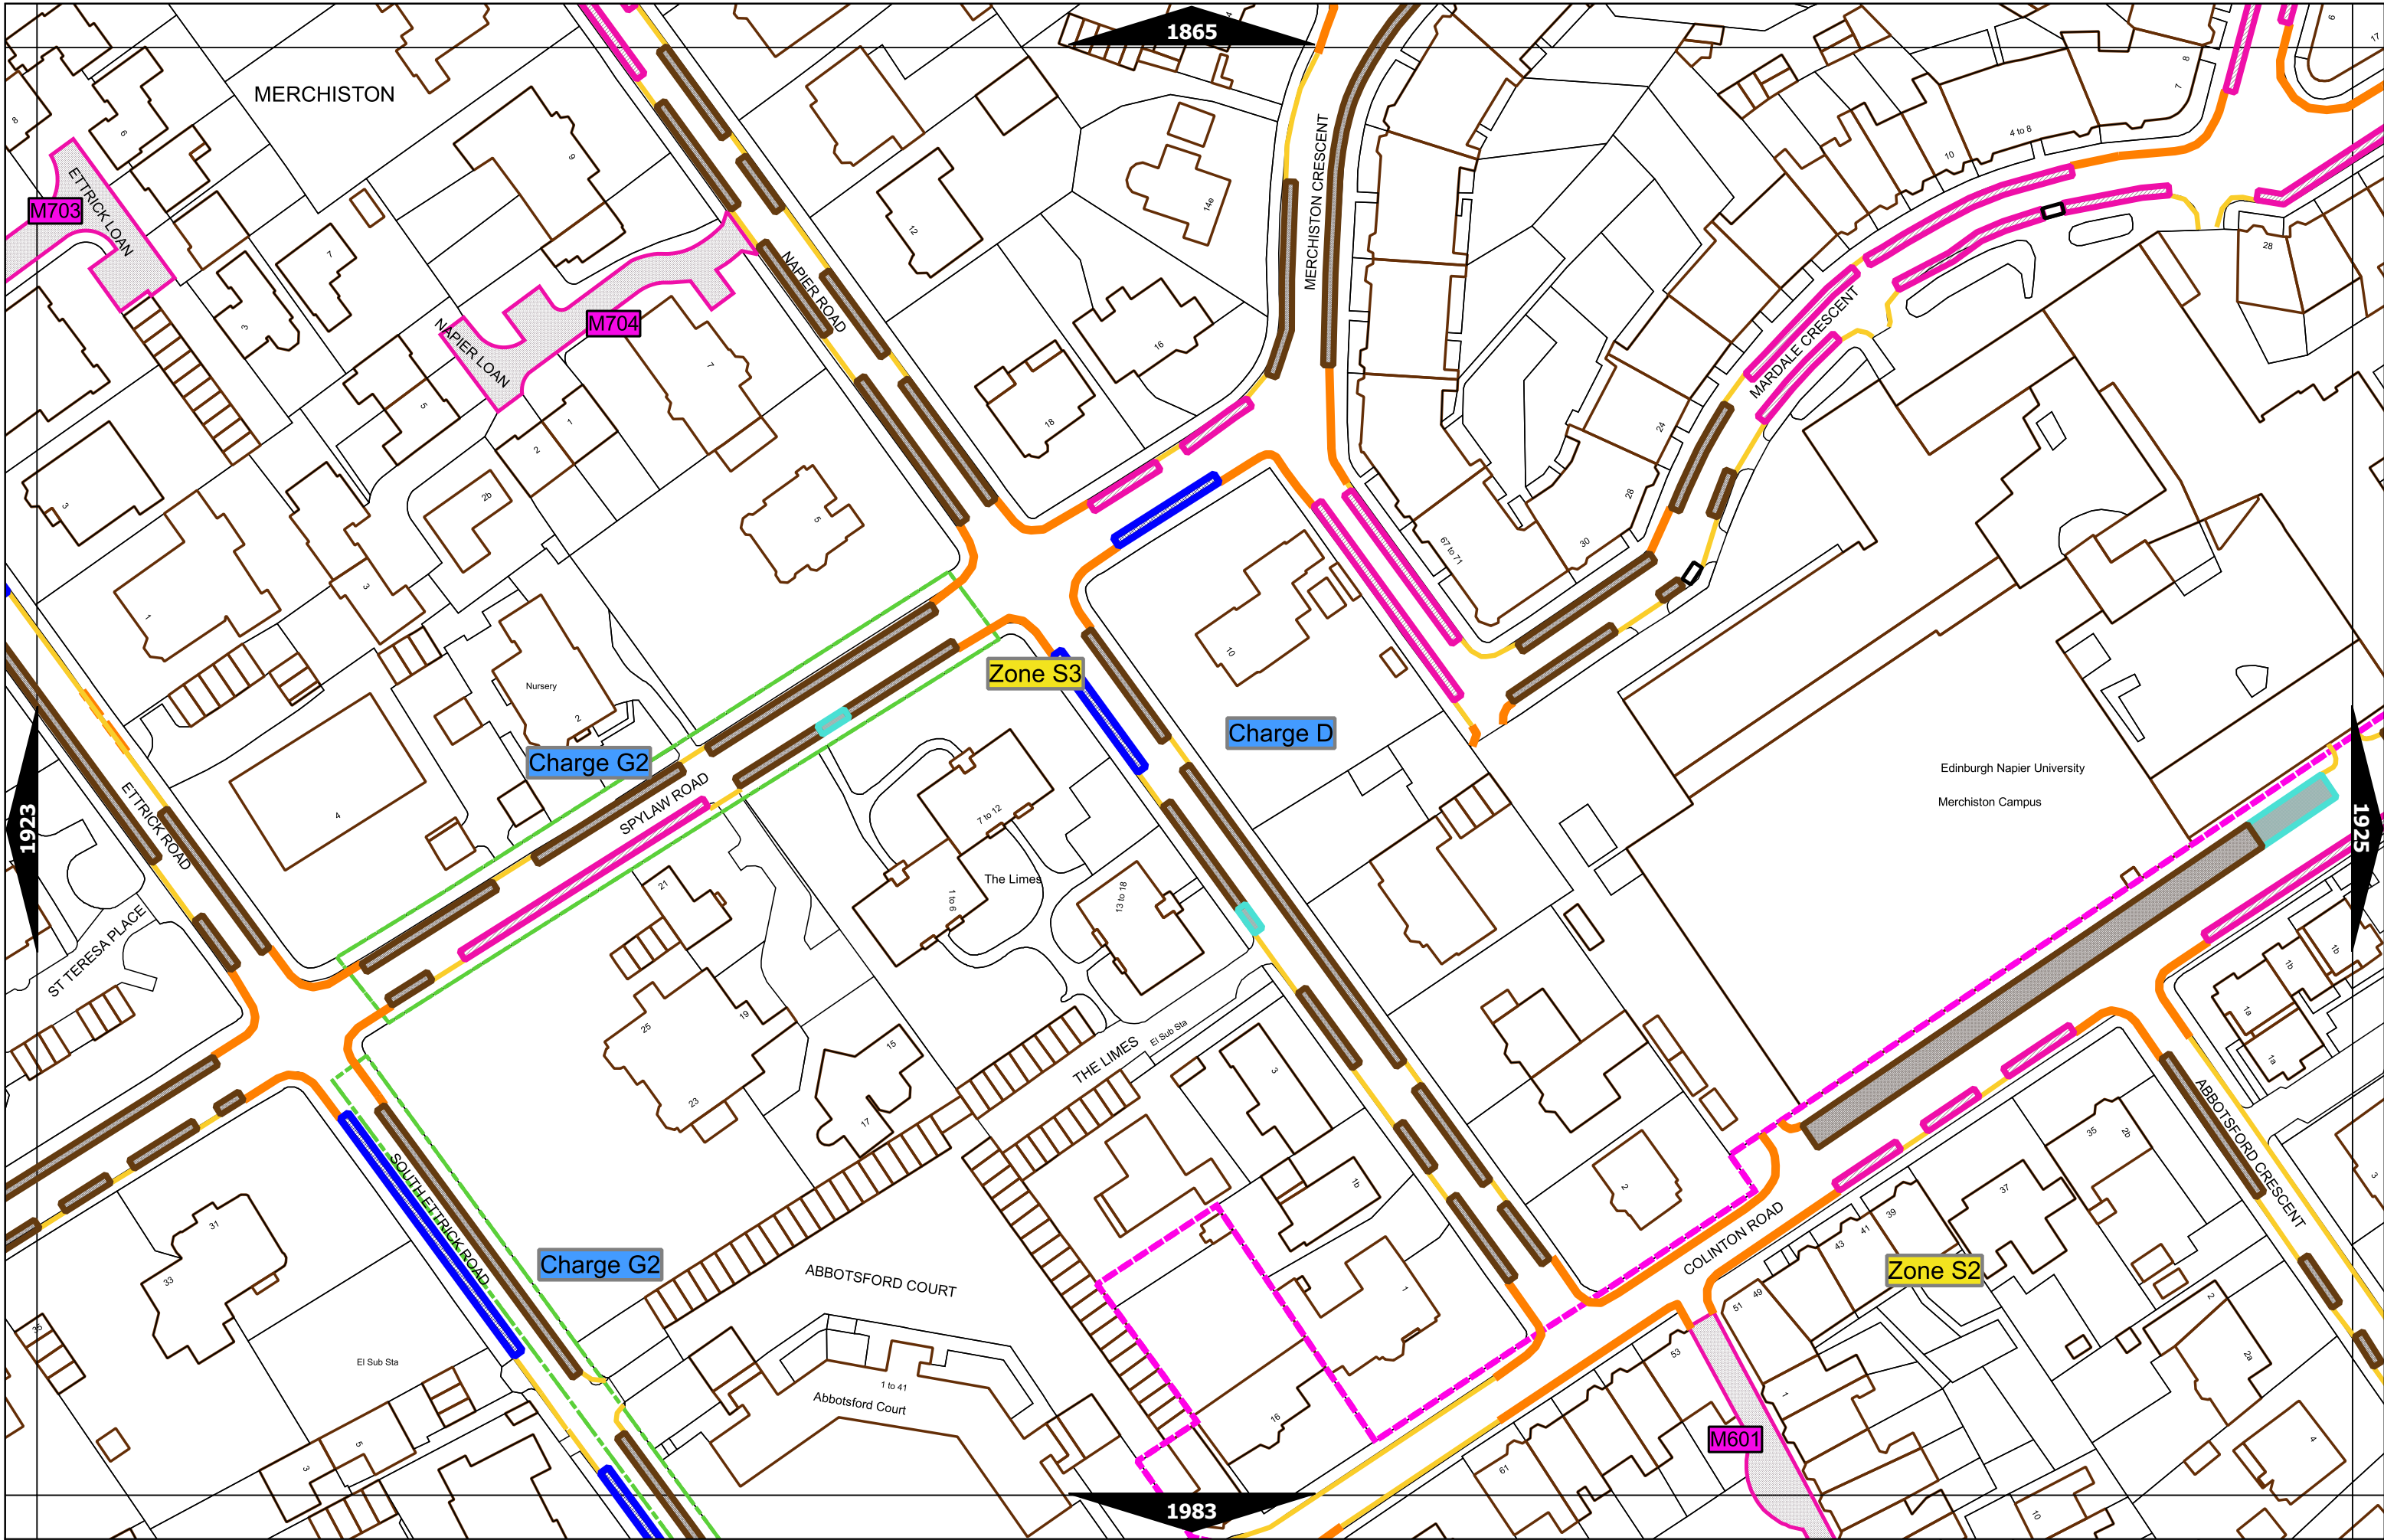

Scale at A3	1:1000
Effective Date	06-Feb-2023
Map Tile	1864
Revision	5
Status	CONFIRMED

Scale at A3	1:1000
Effective Date	30-Jan-2023
Map Tile	1865
Revision	2
Status	CONFIRMED

Scale at A3	1:1000
Effective Date	30-Jan-2023
Map Tile	1867
Revision	5
Status	CONFIRMED

Scale at A3	1:1000
Effective Date	03-Jul-2023
Map Tile	1868
Revision	5
Status	CONFIRMED

Scale at A3	1:1000
Effective Date	03-Jul-2023
Map Tile	1869
Revision	5
Status	CONFIRMED

Scale at A3	1:1000
Effective Date	30-Jan-2023
Map Tile	1924
Revision	3
Status	CONFIRMED

Scale at A3	1:1000
Effective Date	30-Jan-2023
Map Tile	1927
Revision	5
Status	CONFIRMED

Scale at A3	1:1000
Effective Date	30-Jan-2023
Map Tile	1984
Revision	3
Status	CONFIRMED

Scale at A3	1:1000
Effective Date	30-Jan-2023
Map Tile	1985
Revision	4
Status	CONFIRMED

Scale at A3	1:1000
Effective Date	30-Jan-2023
Map Tile	2044
Revision	3
Status	CONFIRMED

Scale at A3	1:1000
Effective Date	30-Jan-2023
Map Tile	2103
Revision	3
Status	CONFIRMED