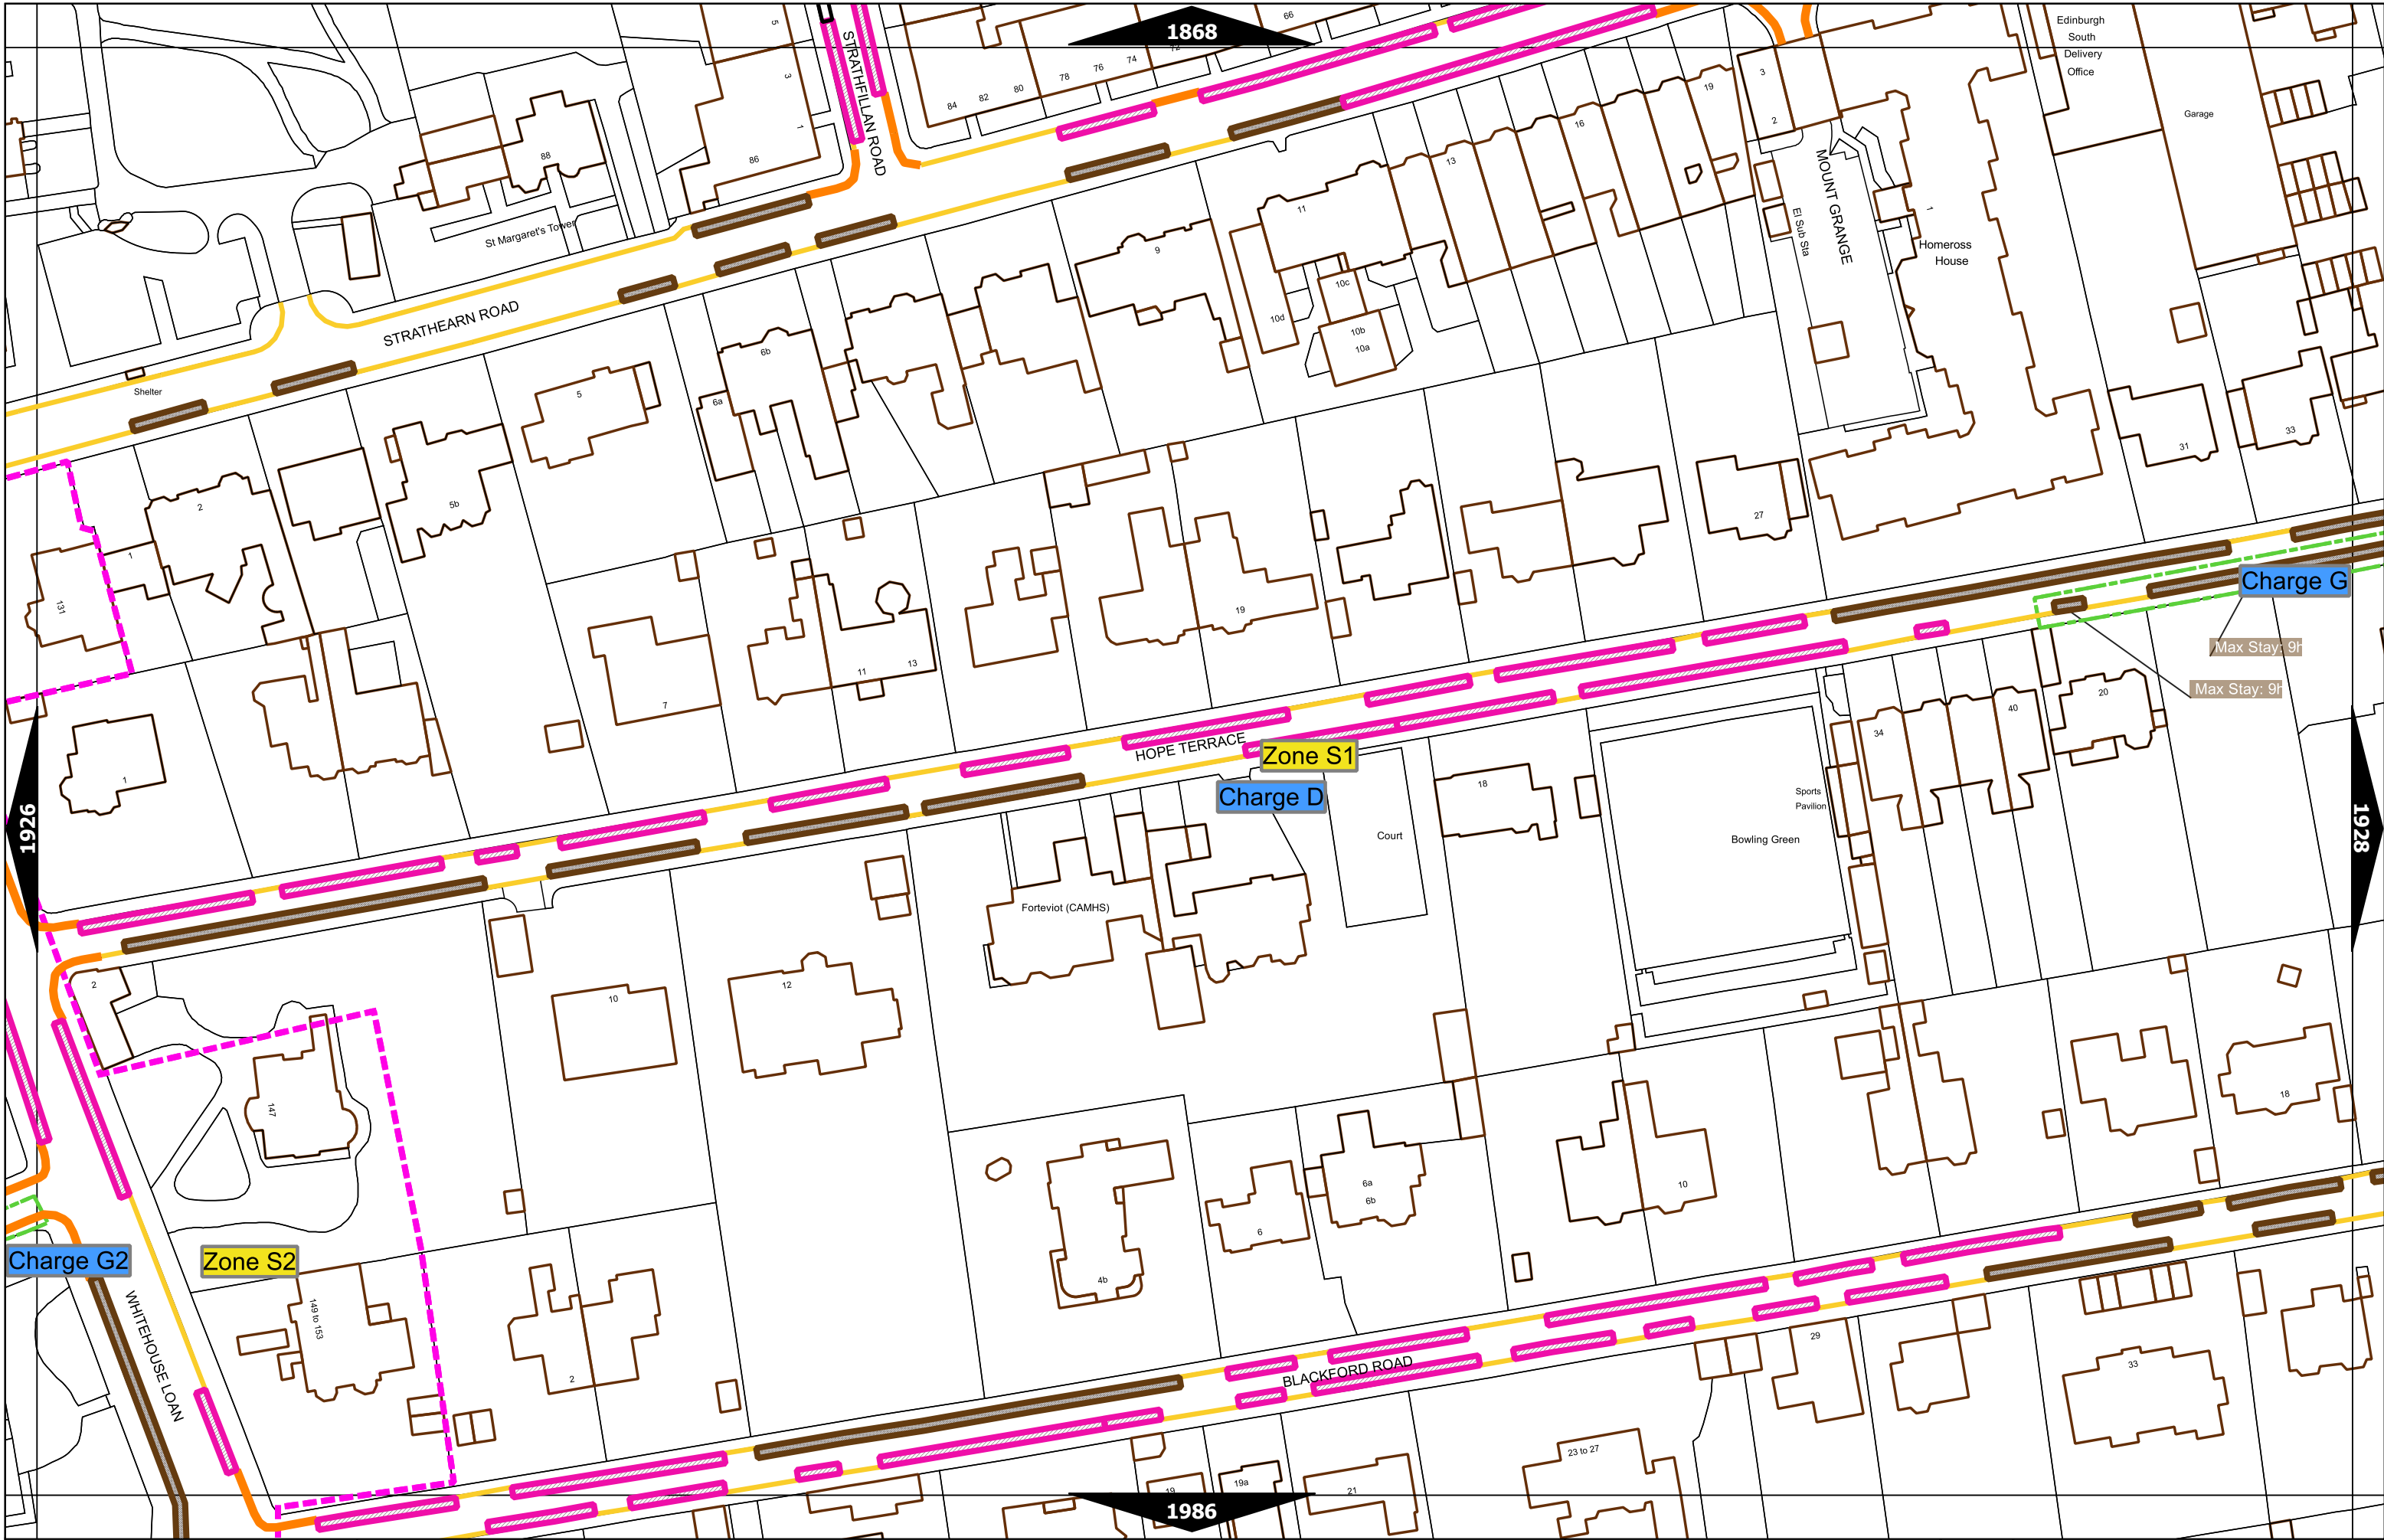

Scale at A3	1:1000
Effective Date	06-Feb-2023
Map Tile	1864
Revision	5
Status	CONFIRMED

Scale at A3	1:1000
Effective Date	30-Jan-2023
Map Tile	1865
Revision	2
Status	CONFIRMED

Scale at A3	1:1000
Effective Date	30-Jan-2023
Map Tile	1867
Revision	5
Status	CONFIRMED

Scale at A3	1:1000
Effective Date	03-Jul-2023
Map Tile	1868
Revision	5
Status	CONFIRMED

Scale at A3	1:1000
Effective Date	03-Jul-2023
Map Tile	1869
Revision	5
Status	CONFIRMED

Scale at A3	1:1000
Effective Date	30-Jan-2023
Map Tile	1924
Revision	3
Status	CONFIRMED

Scale at A3	1:1000
Effective Date	30-Jan-2023
Map Tile	1927
Revision	5
Status	CONFIRMED

Scale at A3	1:1000
Effective Date	30-Jan-2023
Map Tile	1984
Revision	3
Status	CONFIRMED

Scale at A3	1:1000
Effective Date	30-Jan-2023
Map Tile	1985
Revision	4
Status	CONFIRMED

Scale at A3	1:1000
Effective Date	30-Jan-2023
Map Tile	2044
Revision	3
Status	CONFIRMED

Scale at A3	1:1000
Effective Date	30-Jan-2023
Map Tile	2103
Revision	3
Status	CONFIRMED