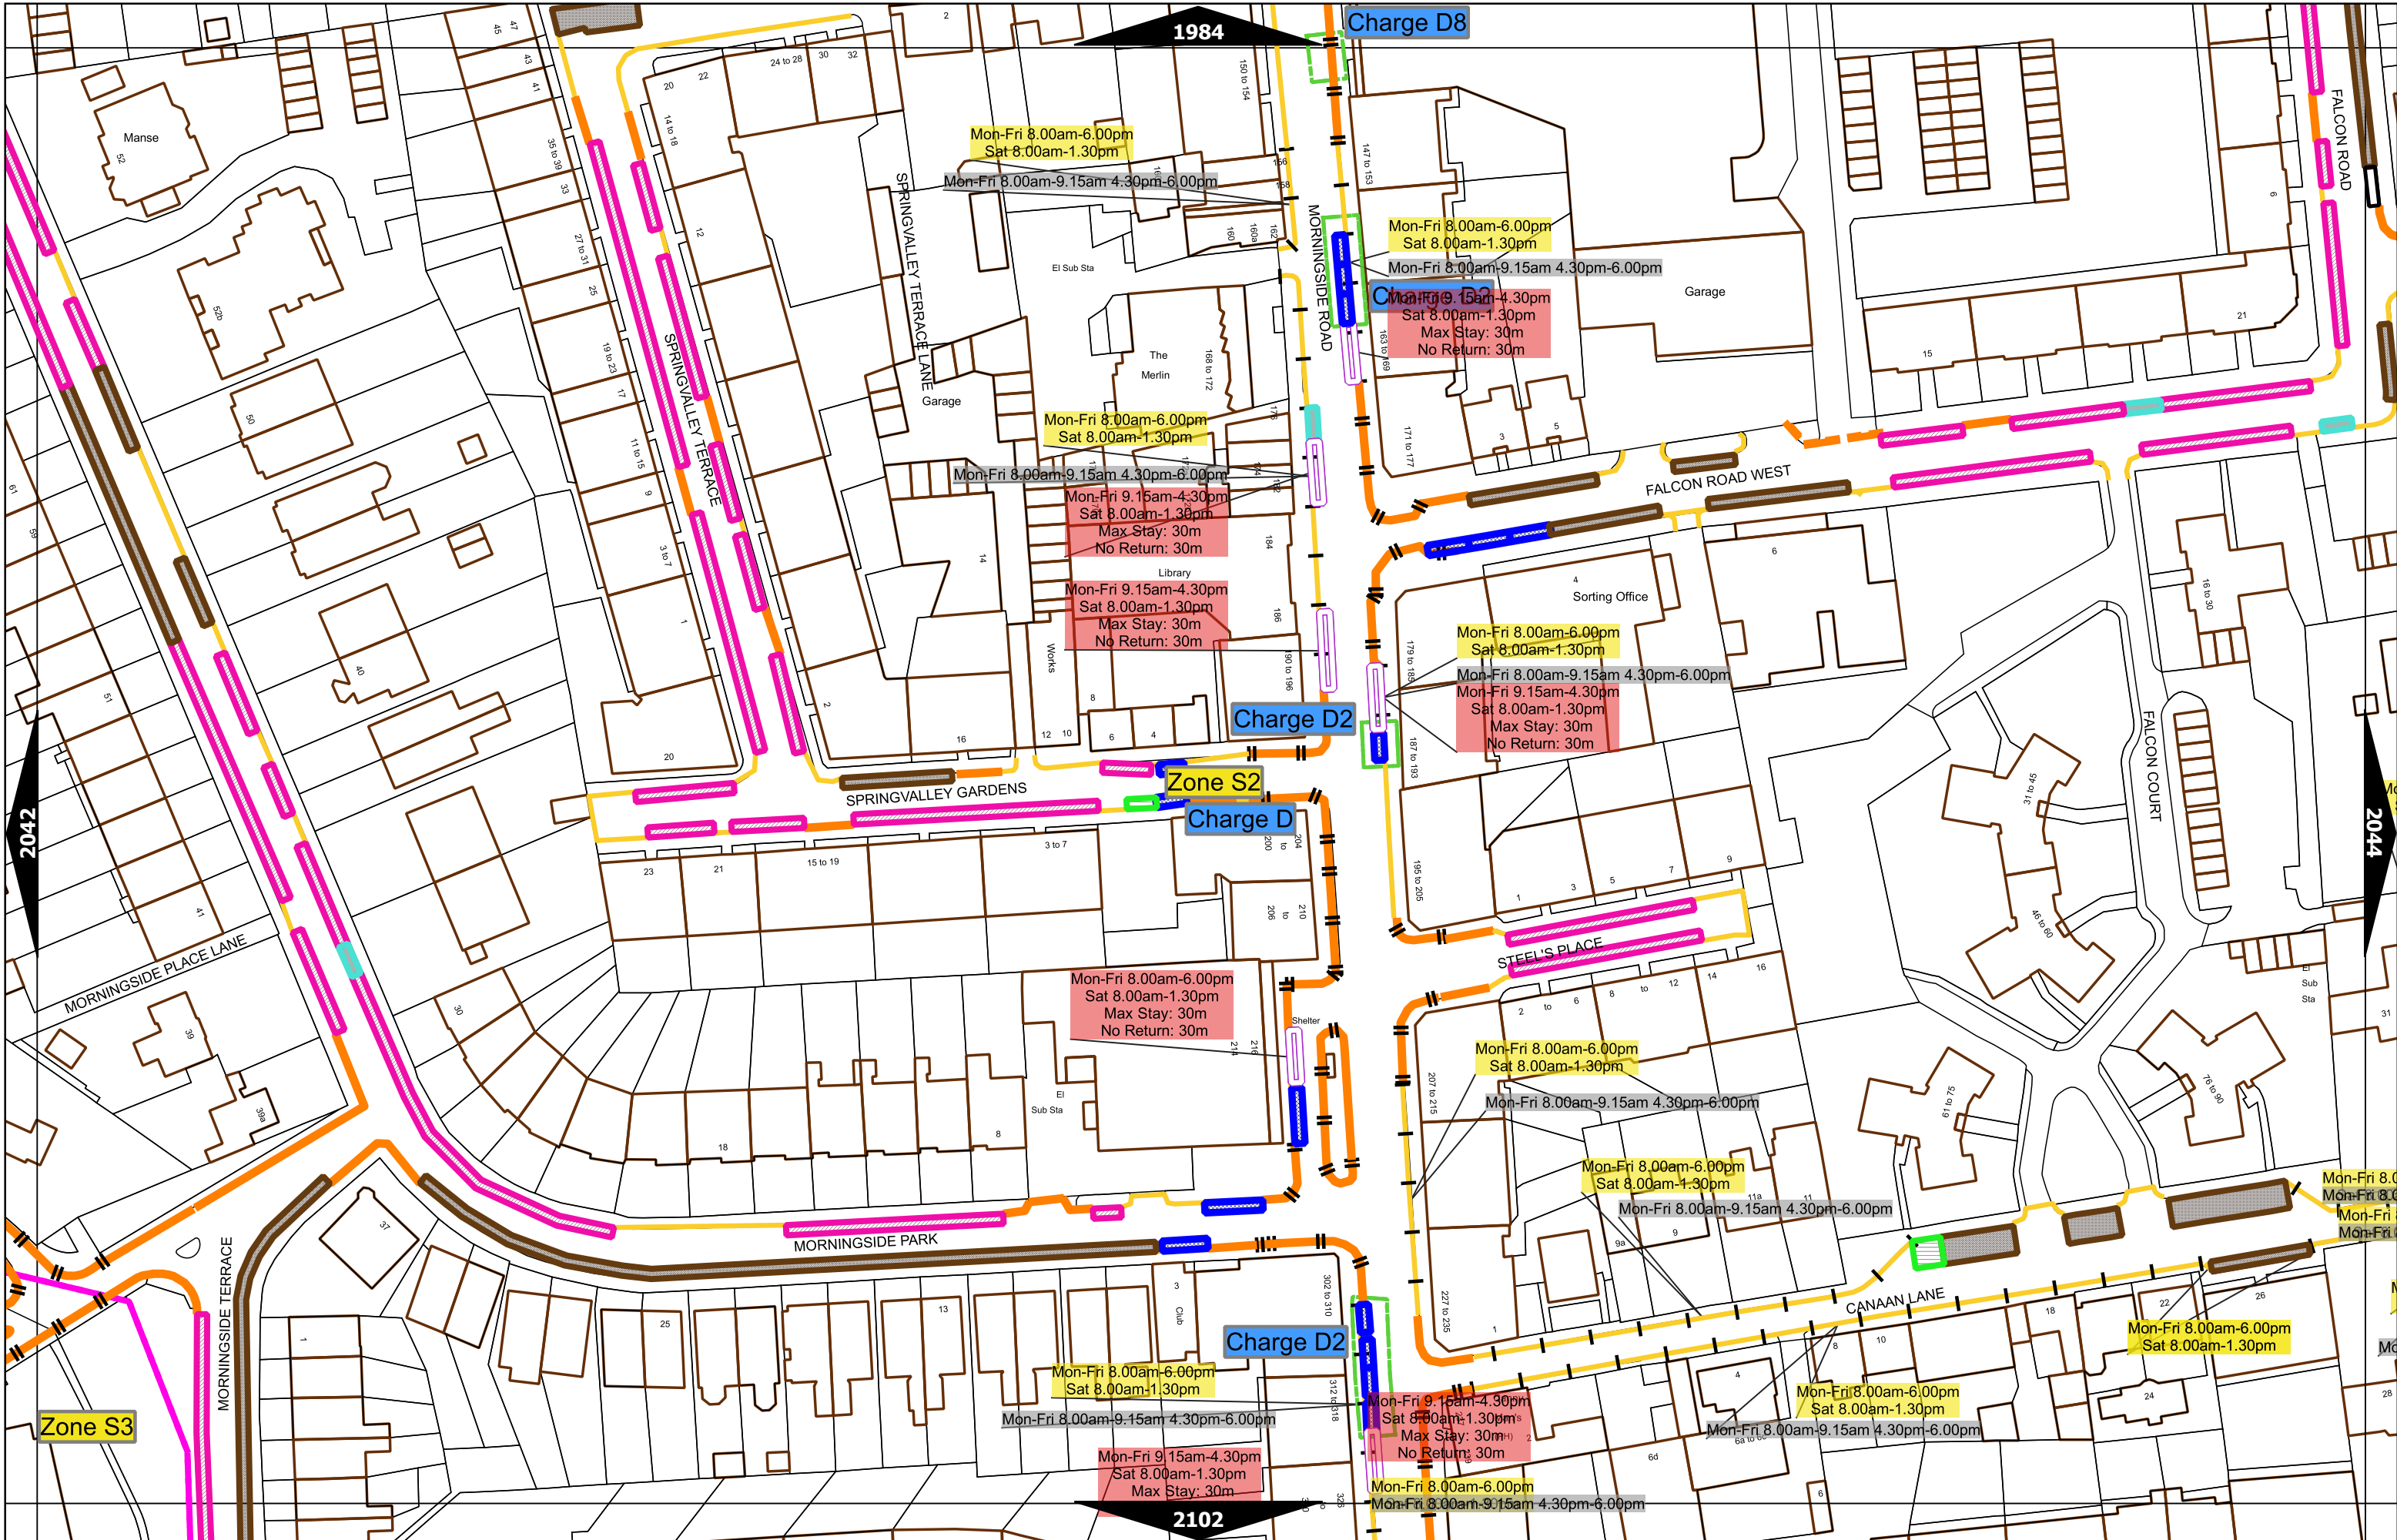

Scale at A3	1:1000
Effective Date	06-Feb-2023
Map Tile	1864
Revision	5
Status	CONFIRMED

Scale at A3	1:1000
Effective Date	30-Jan-2023
Map Tile	1865
Revision	2
Status	CONFIRMED

Scale at A3	1:1000
Effective Date	30-Jan-2023
Map Tile	1867
Revision	5
Status	CONFIRMED

Scale at A3	1:1000
Effective Date	03-Jul-2023
Map Tile	1868
Revision	5
Status	CONFIRMED

Scale at A3	1:1000
Effective Date	03-Jul-2023
Map Tile	1869
Revision	5
Status	CONFIRMED

Scale at A3	1:1000
Effective Date	30-Jan-2023
Map Tile	1924
Revision	3
Status	CONFIRMED

Scale at A3	1:1000
Effective Date	30-Jan-2023
Map Tile	1927
Revision	5
Status	CONFIRMED

Scale at A3	1:1000
Effective Date	30-Jan-2023
Map Tile	1984
Revision	3
Status	CONFIRMED

Scale at A3	1:1000
Effective Date	30-Jan-2023
Map Tile	1985
Revision	4
Status	CONFIRMED

Scale at A3	1:1000
Effective Date	30-Jan-2023
Map Tile	2044
Revision	3
Status	CONFIRMED

Scale at A3	1:1000
Effective Date	30-Jan-2023
Map Tile	2103
Revision	3
Status	CONFIRMED