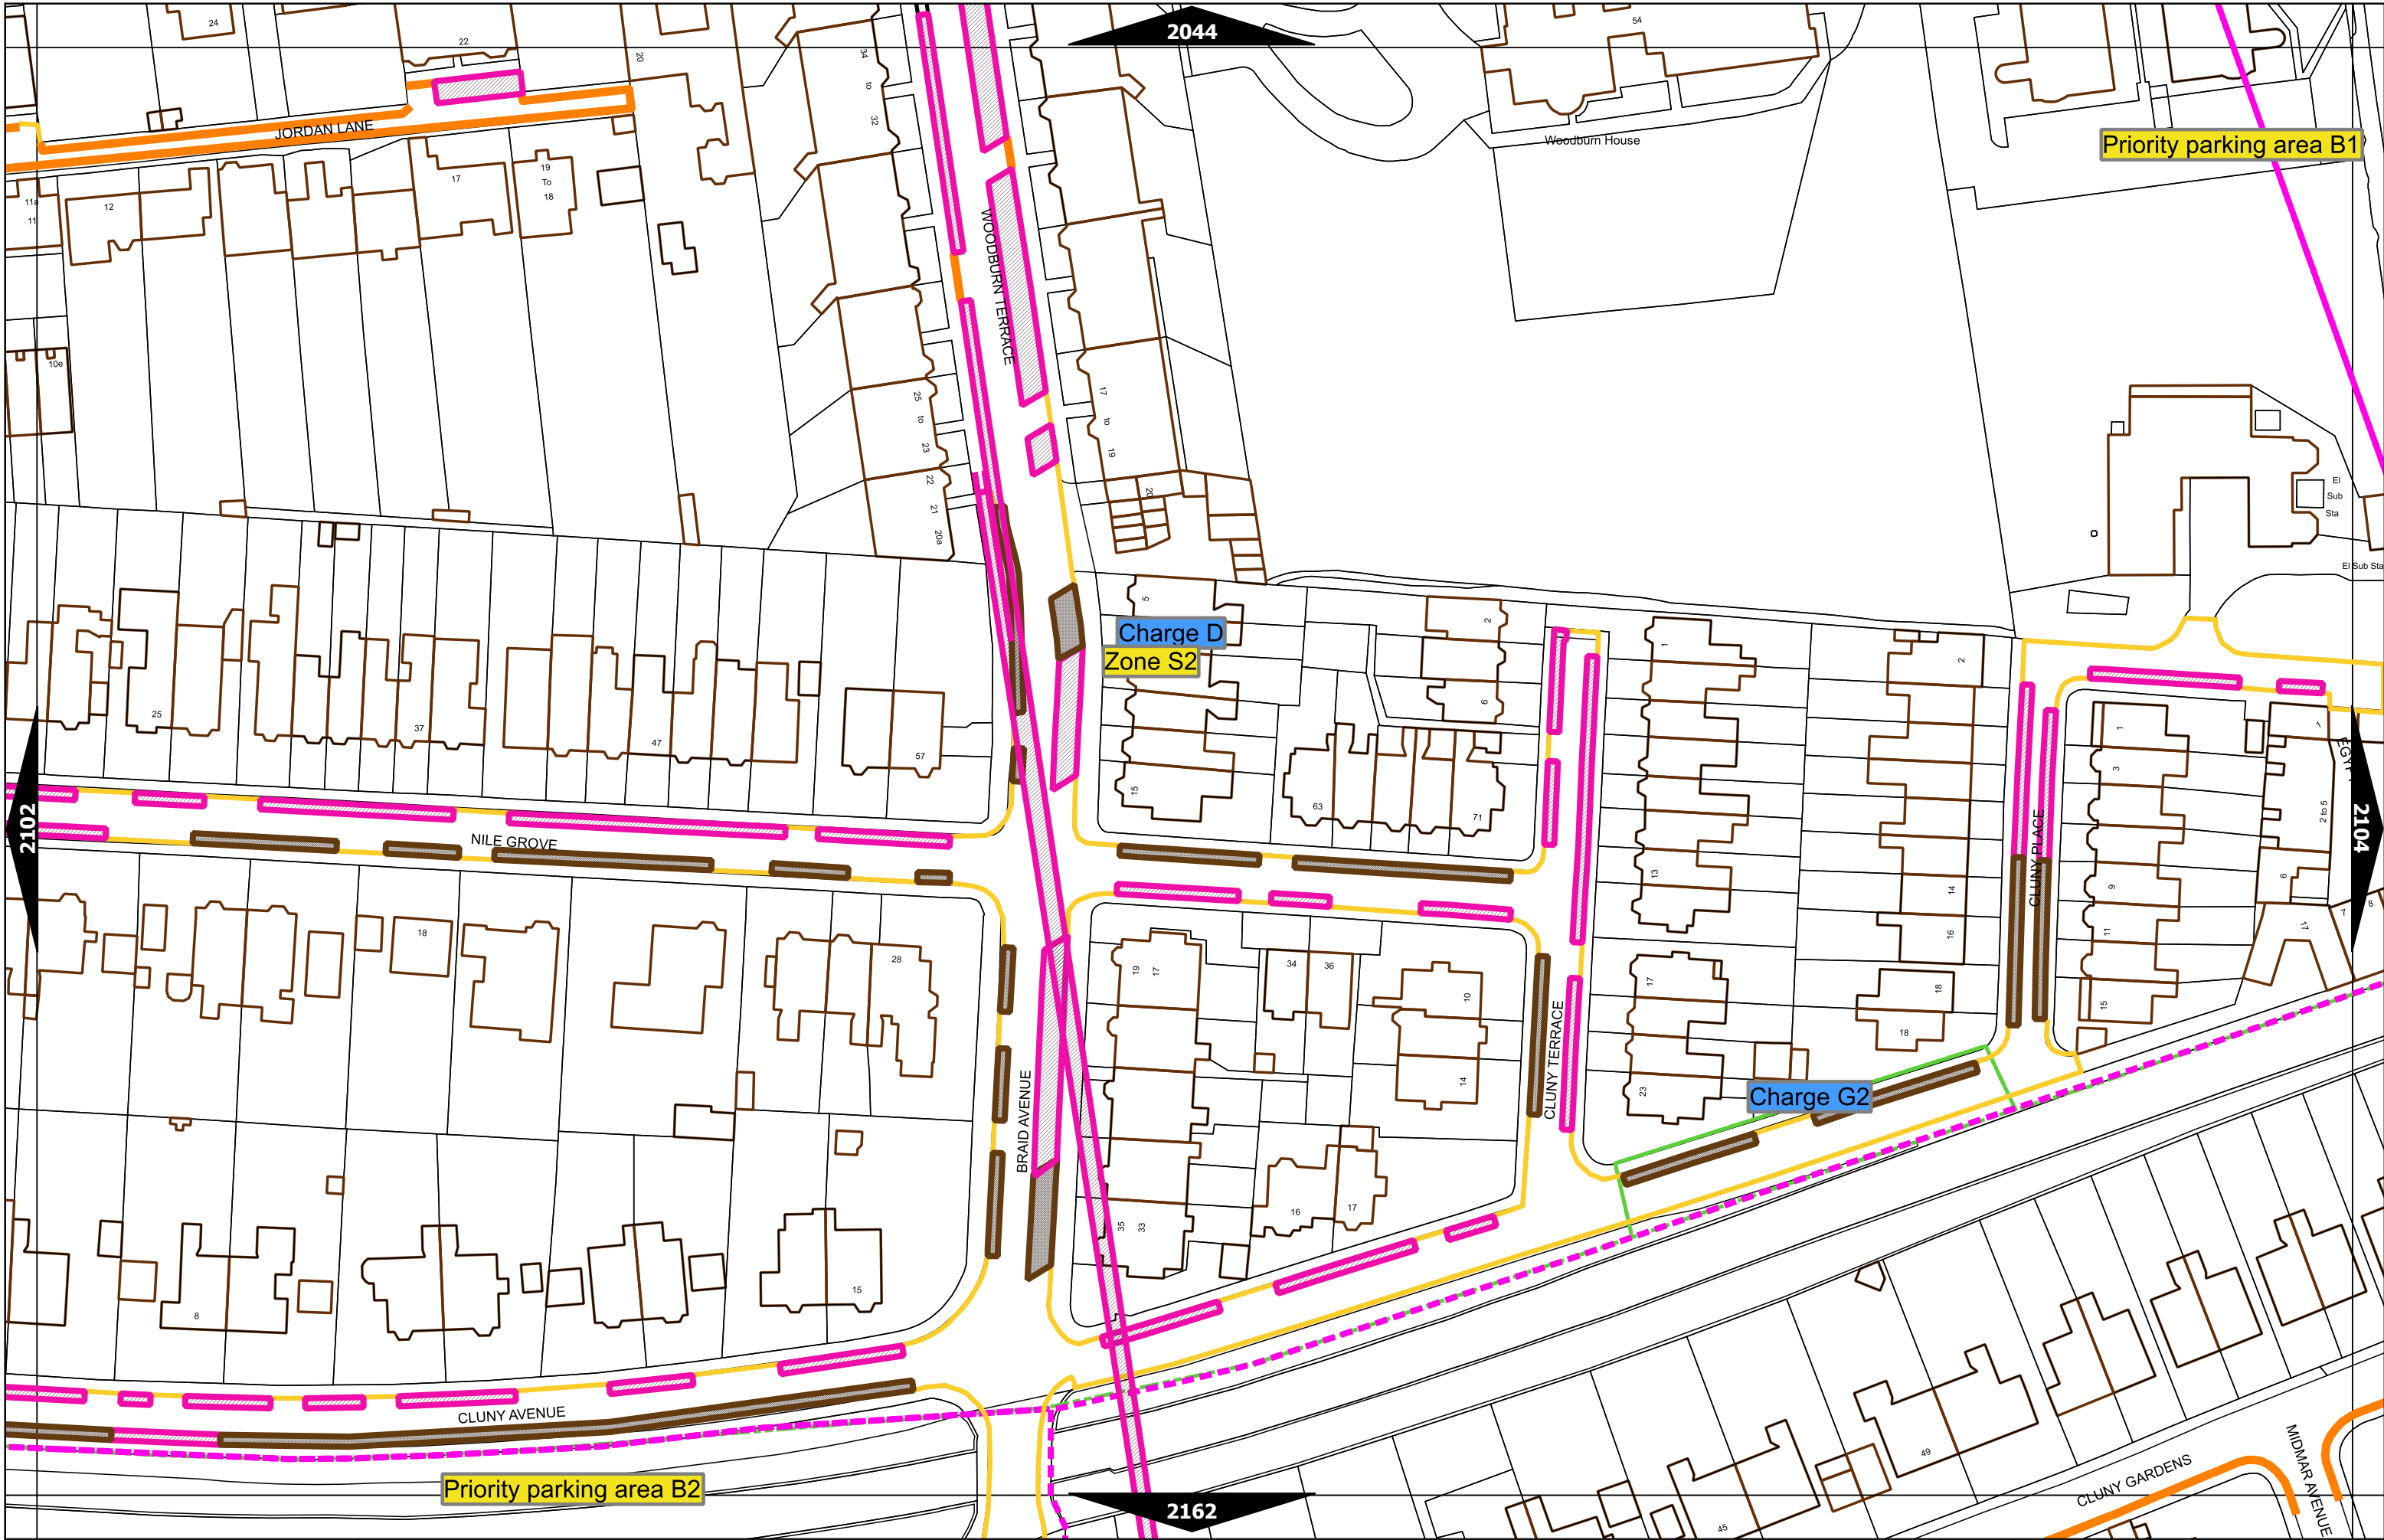

Scale at A3	1:1000
Effective Date	06-Feb-2023
Map Tile	1864
Revision	5
Status	CONFIRMED

Scale at A3	1:1000
Effective Date	30-Jan-2023
Map Tile	1865
Revision	2
Status	CONFIRMED

Scale at A3	1:1000
Effective Date	30-Jan-2023
Map Tile	1867
Revision	5
Status	CONFIRMED

Scale at A3	1:1000
Effective Date	03-Jul-2023
Map Tile	1868
Revision	5
Status	CONFIRMED

Scale at A3	1:1000
Effective Date	03-Jul-2023
Map Tile	1869
Revision	5
Status	CONFIRMED

Scale at A3	1:1000
Effective Date	30-Jan-2023
Map Tile	1924
Revision	3
Status	CONFIRMED

Scale at A3	1:1000
Effective Date	30-Jan-2023
Map Tile	1927
Revision	5
Status	CONFIRMED

Scale at A3	1:1000
Effective Date	30-Jan-2023
Map Tile	1984
Revision	3
Status	CONFIRMED

Scale at A3	1:1000
Effective Date	30-Jan-2023
Map Tile	1985
Revision	4
Status	CONFIRMED

Scale at A3	1:1000
Effective Date	30-Jan-2023
Map Tile	2044
Revision	3
Status	CONFIRMED

Scale at A3	1:1000
Effective Date	30-Jan-2023
Map Tile	2103
Revision	3
Status	CONFIRMED