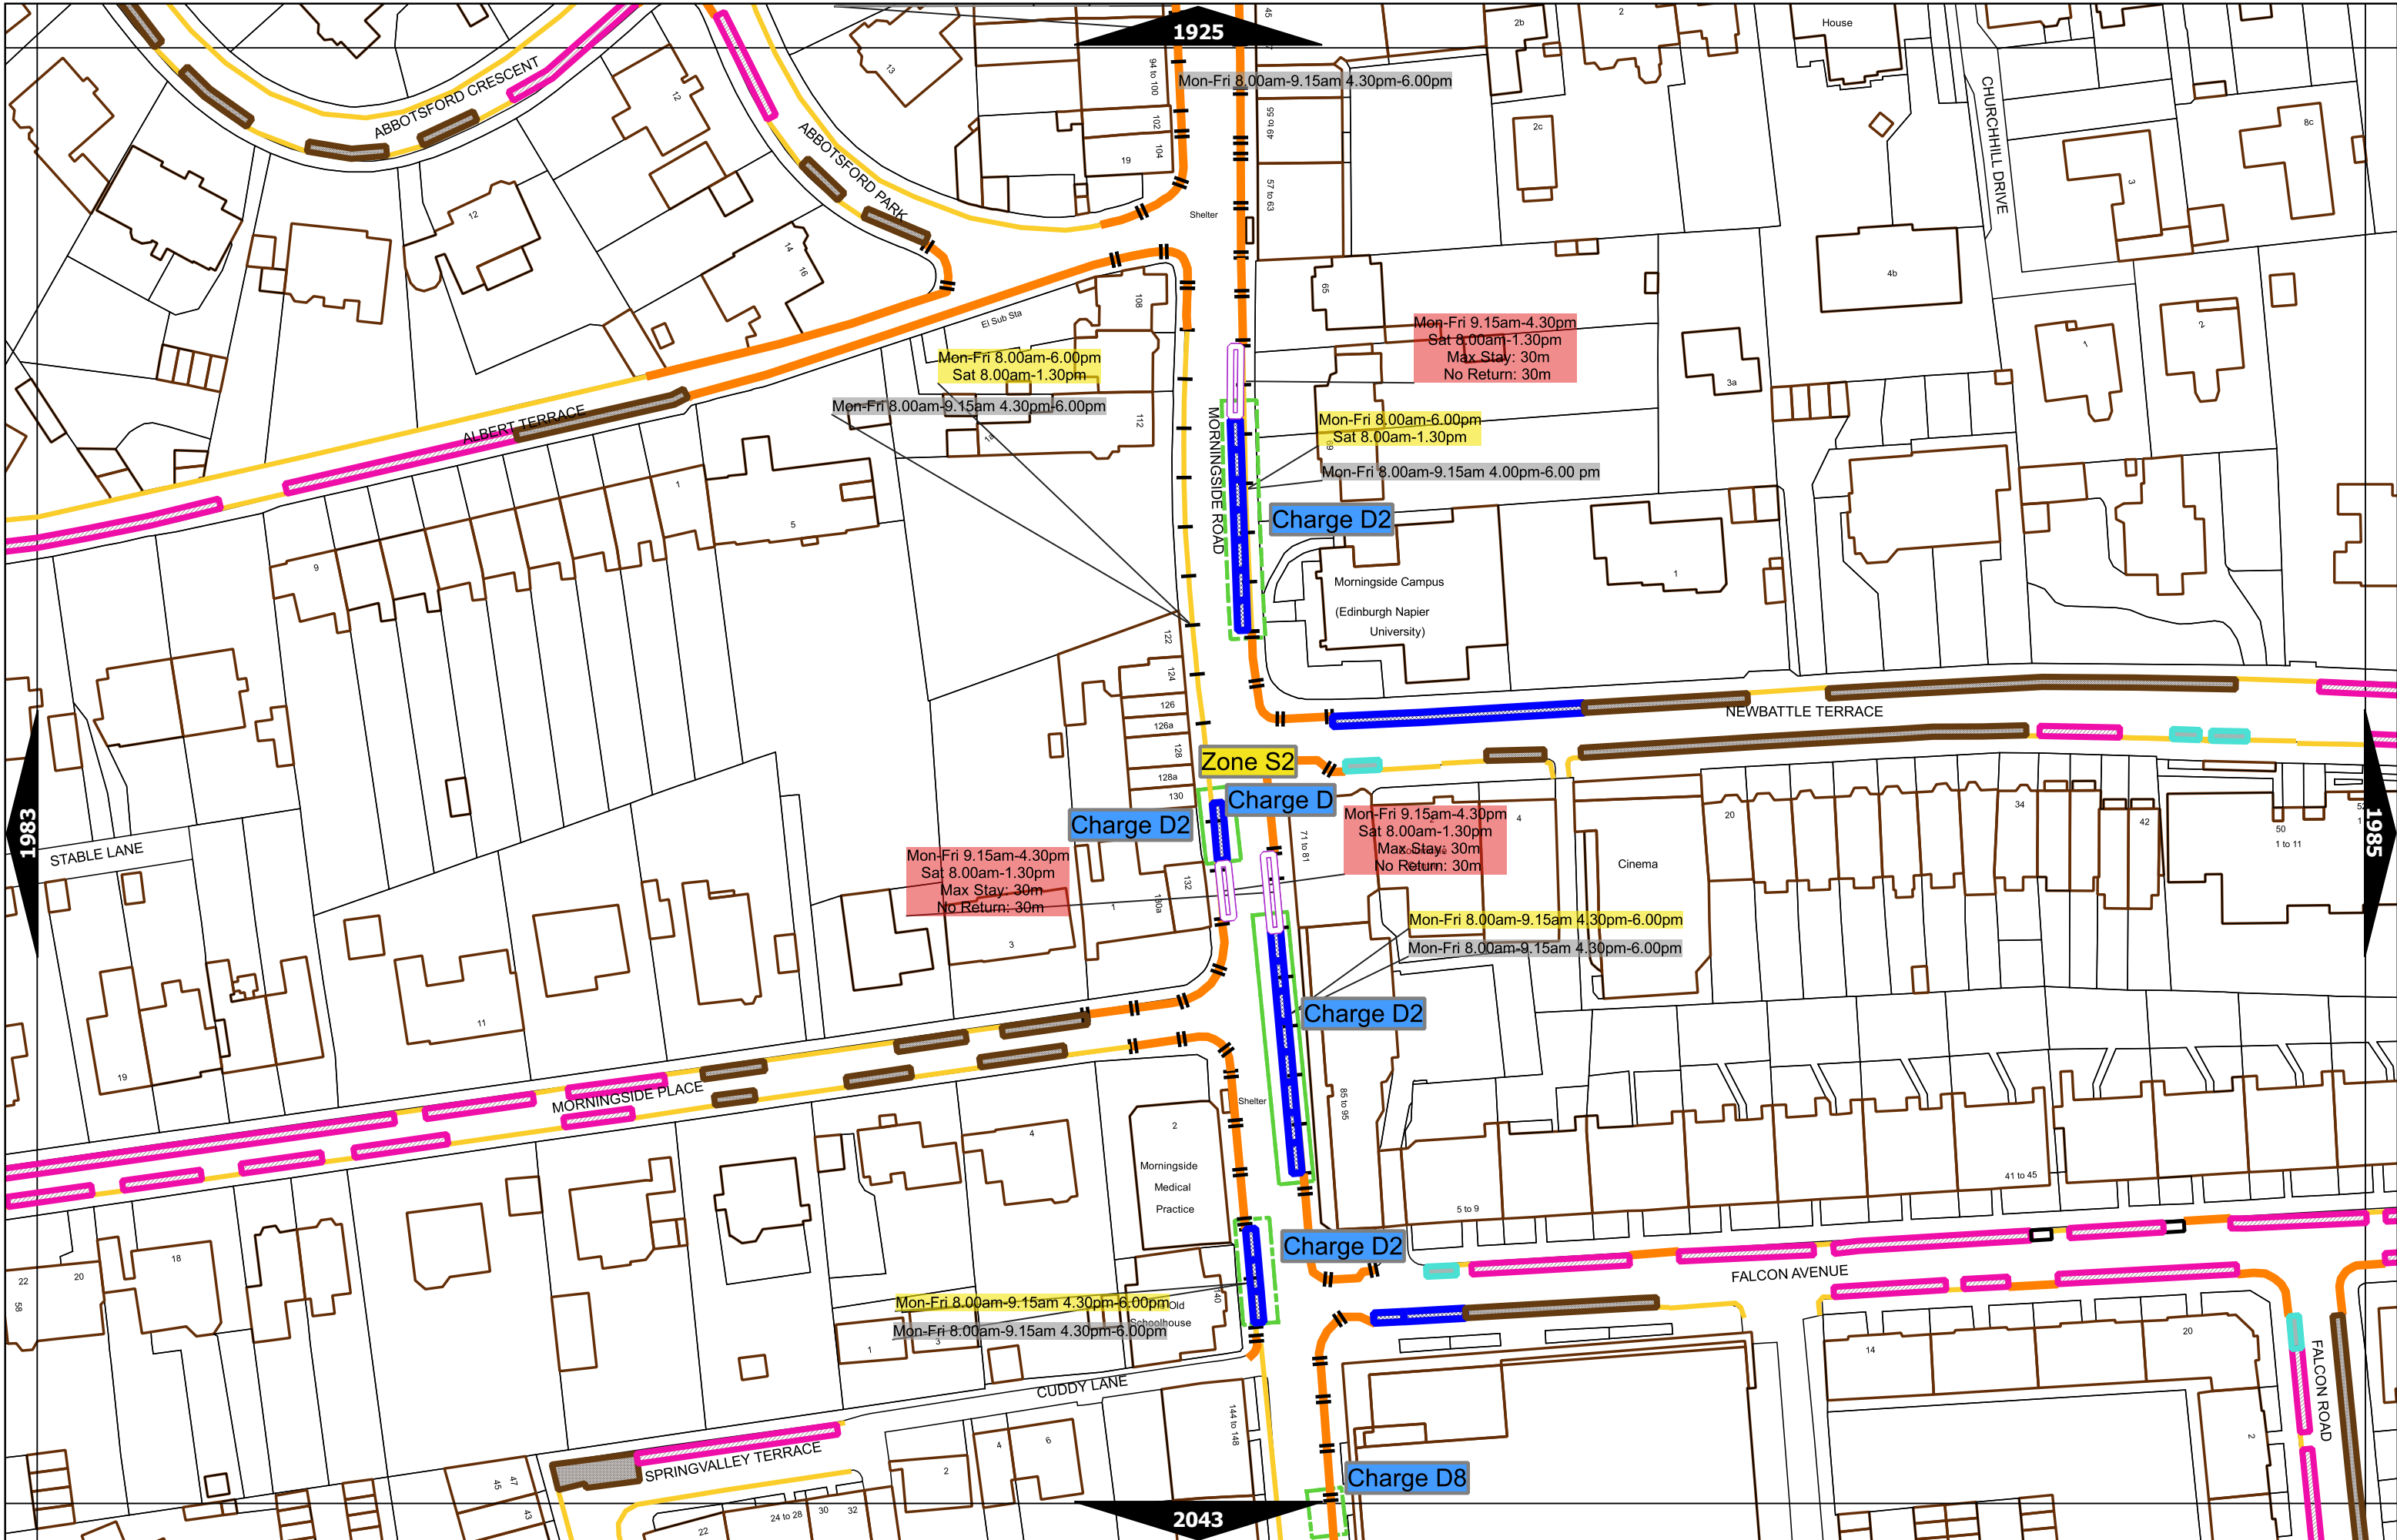

Scale at A3	1:1000
Effective Date	06-Feb-2023
Map Tile	1864
Revision	5
Status	CONFIRMED

Scale at A3	1:1000
Effective Date	30-Jan-2023
Map Tile	1865
Revision	2
Status	CONFIRMED

Scale at A3	1:1000
Effective Date	30-Jan-2023
Map Tile	1867
Revision	5
Status	CONFIRMED

Scale at A3	1:1000
Effective Date	03-Jul-2023
Map Tile	1868
Revision	5
Status	CONFIRMED

Scale at A3	1:1000
Effective Date	03-Jul-2023
Map Tile	1869
Revision	5
Status	CONFIRMED

Scale at A3	1:1000
Effective Date	30-Jan-2023
Map Tile	1924
Revision	3
Status	CONFIRMED

Scale at A3	1:1000
Effective Date	30-Jan-2023
Map Tile	1927
Revision	5
Status	CONFIRMED

Scale at A3	1:1000
Effective Date	30-Jan-2023
Map Tile	1984
Revision	3
Status	CONFIRMED

Scale at A3	1:1000
Effective Date	30-Jan-2023
Map Tile	1985
Revision	4
Status	CONFIRMED

Scale at A3	1:1000
Effective Date	30-Jan-2023
Map Tile	2044
Revision	3
Status	CONFIRMED

Scale at A3	1:1000
Effective Date	30-Jan-2023
Map Tile	2103
Revision	3
Status	CONFIRMED