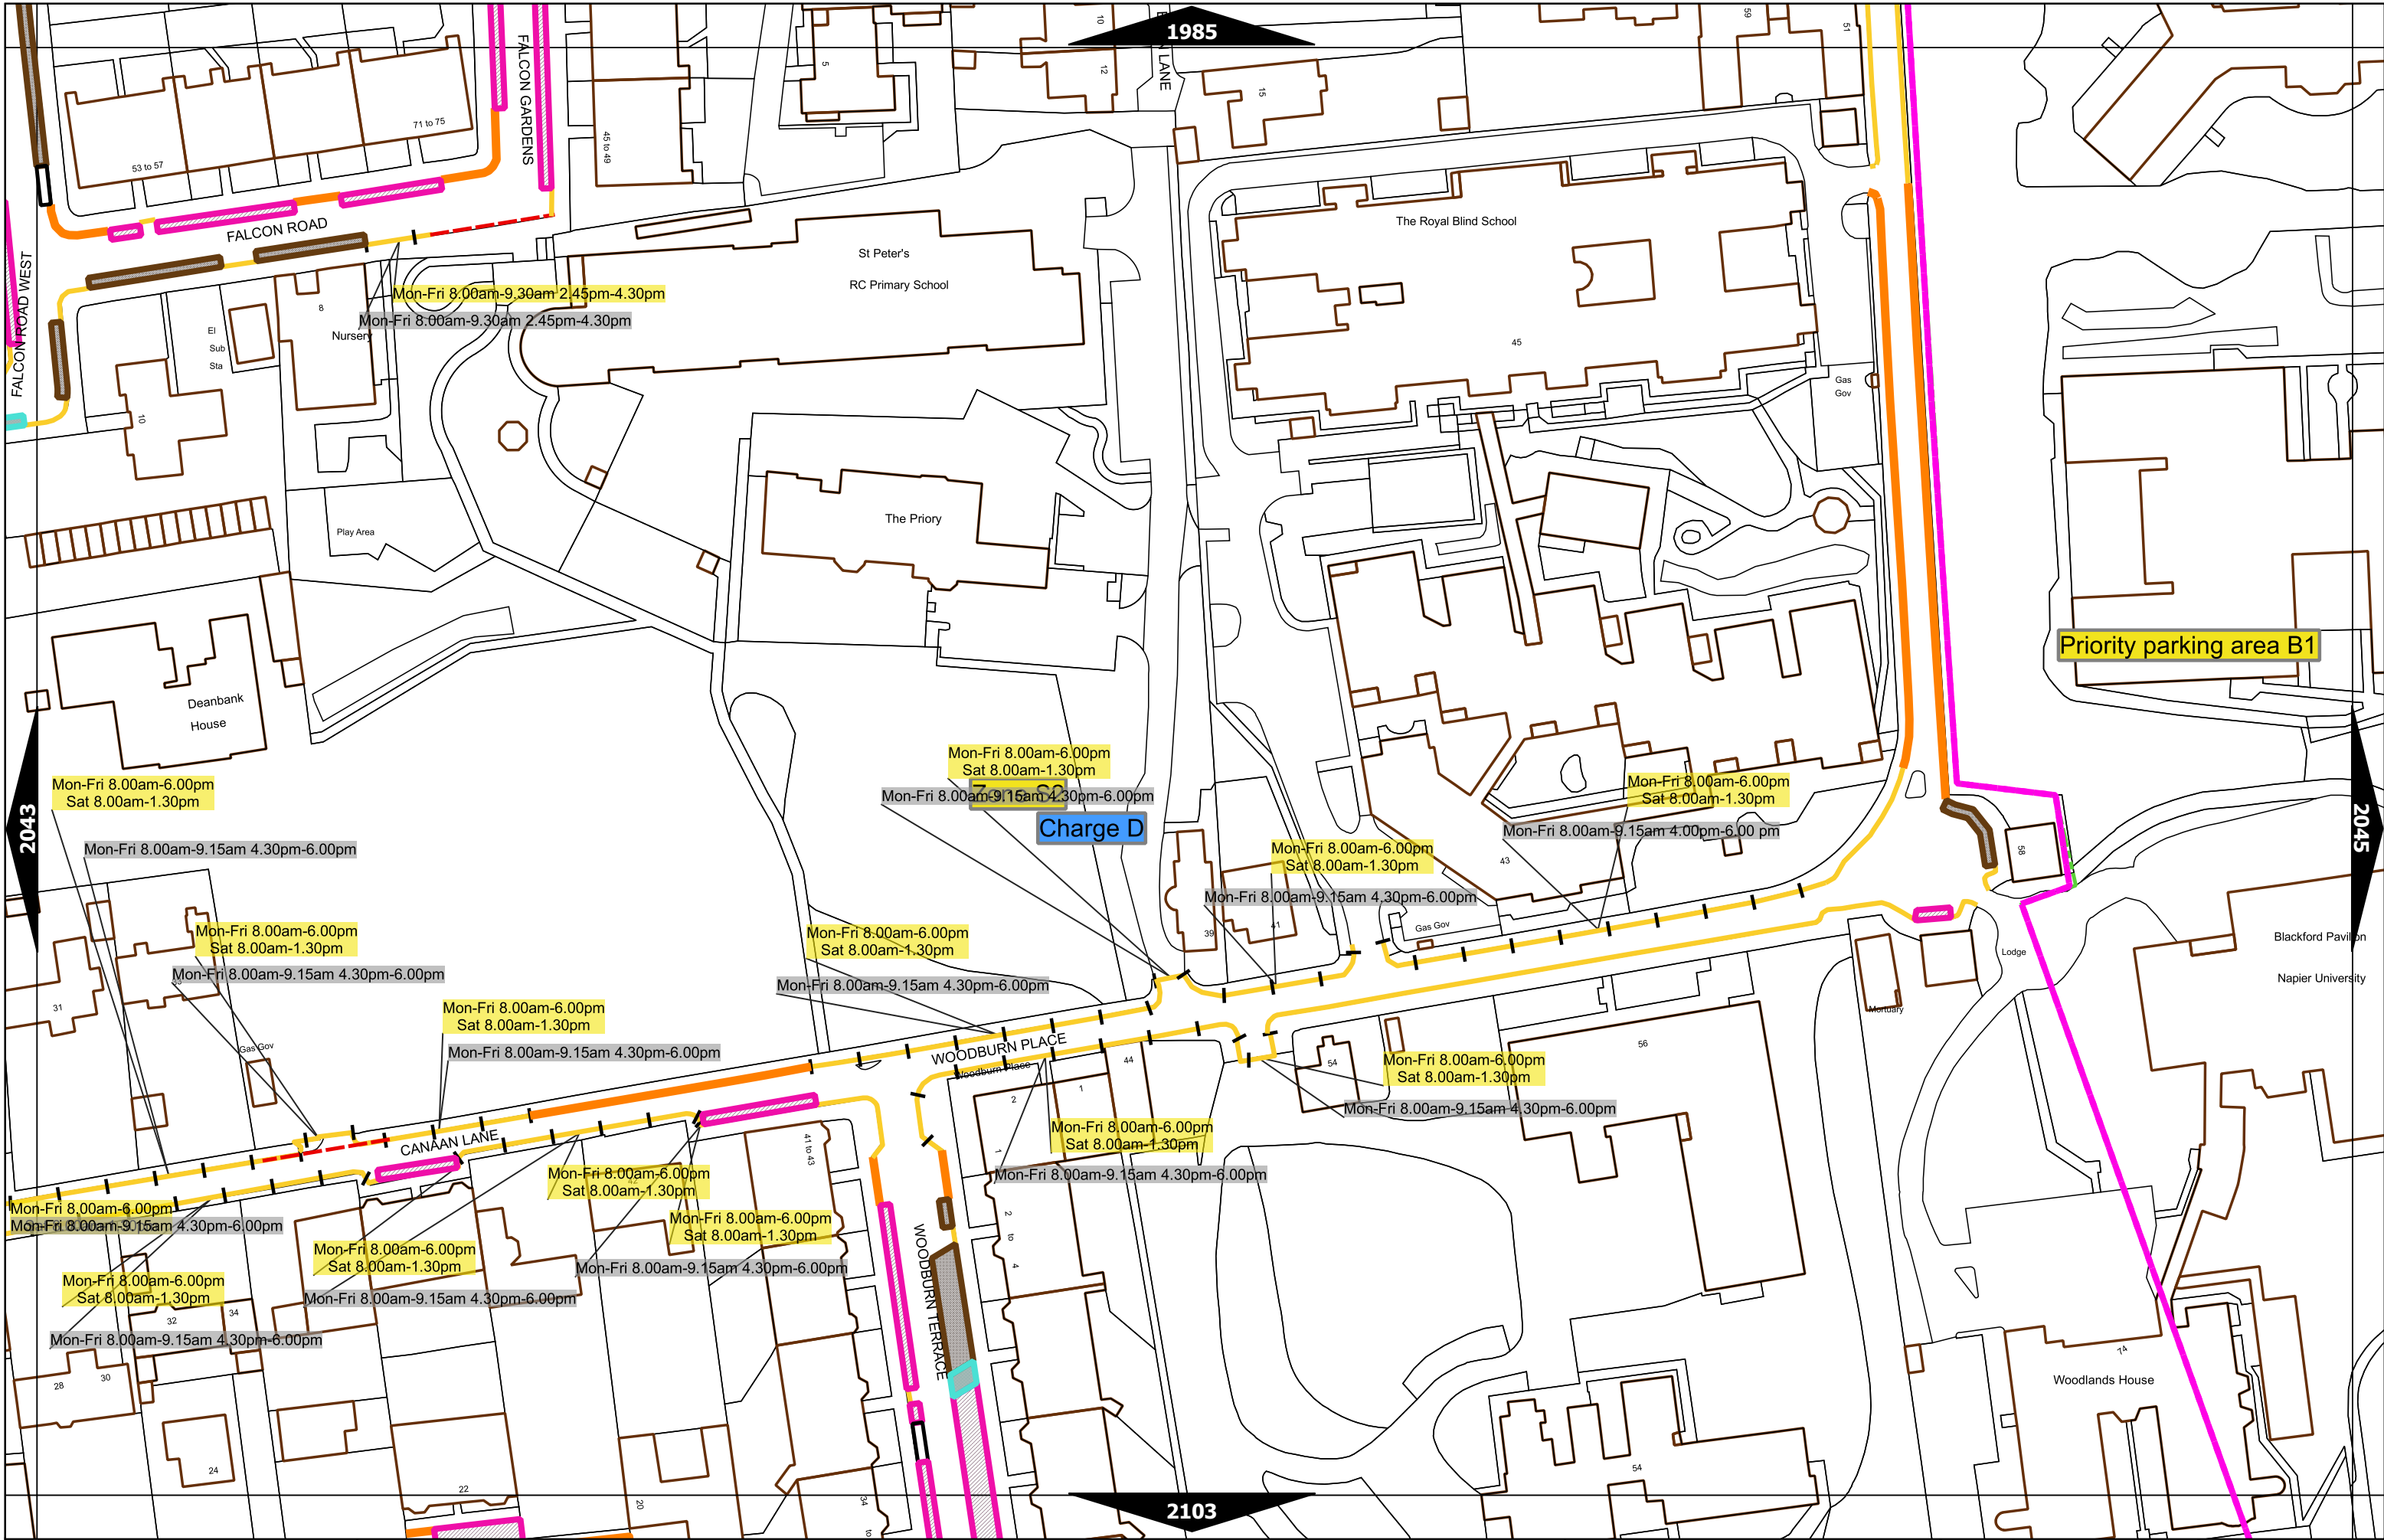

Scale at A3	1:1000
Effective Date	06-Feb-2023
Map Tile	1864
Revision	5
Status	CONFIRMED

Scale at A3	1:1000
Effective Date	30-Jan-2023
Map Tile	1865
Revision	2
Status	CONFIRMED

Scale at A3	1:1000
Effective Date	30-Jan-2023
Map Tile	1867
Revision	5
Status	CONFIRMED

Scale at A3	1:1000
Effective Date	03-Jul-2023
Map Tile	1868
Revision	5
Status	CONFIRMED

Scale at A3	1:1000
Effective Date	03-Jul-2023
Map Tile	1869
Revision	5
Status	CONFIRMED

Scale at A3	1:1000
Effective Date	30-Jan-2023
Map Tile	1924
Revision	3
Status	CONFIRMED

Scale at A3	1:1000
Effective Date	30-Jan-2023
Map Tile	1927
Revision	5
Status	CONFIRMED

Scale at A3	1:1000
Effective Date	30-Jan-2023
Map Tile	1984
Revision	3
Status	CONFIRMED

Scale at A3	1:1000
Effective Date	30-Jan-2023
Map Tile	1985
Revision	4
Status	CONFIRMED

Scale at A3	1:1000
Effective Date	30-Jan-2023
Map Tile	2044
Revision	3
Status	CONFIRMED

Scale at A3	1:1000
Effective Date	30-Jan-2023
Map Tile	2103
Revision	3
Status	CONFIRMED