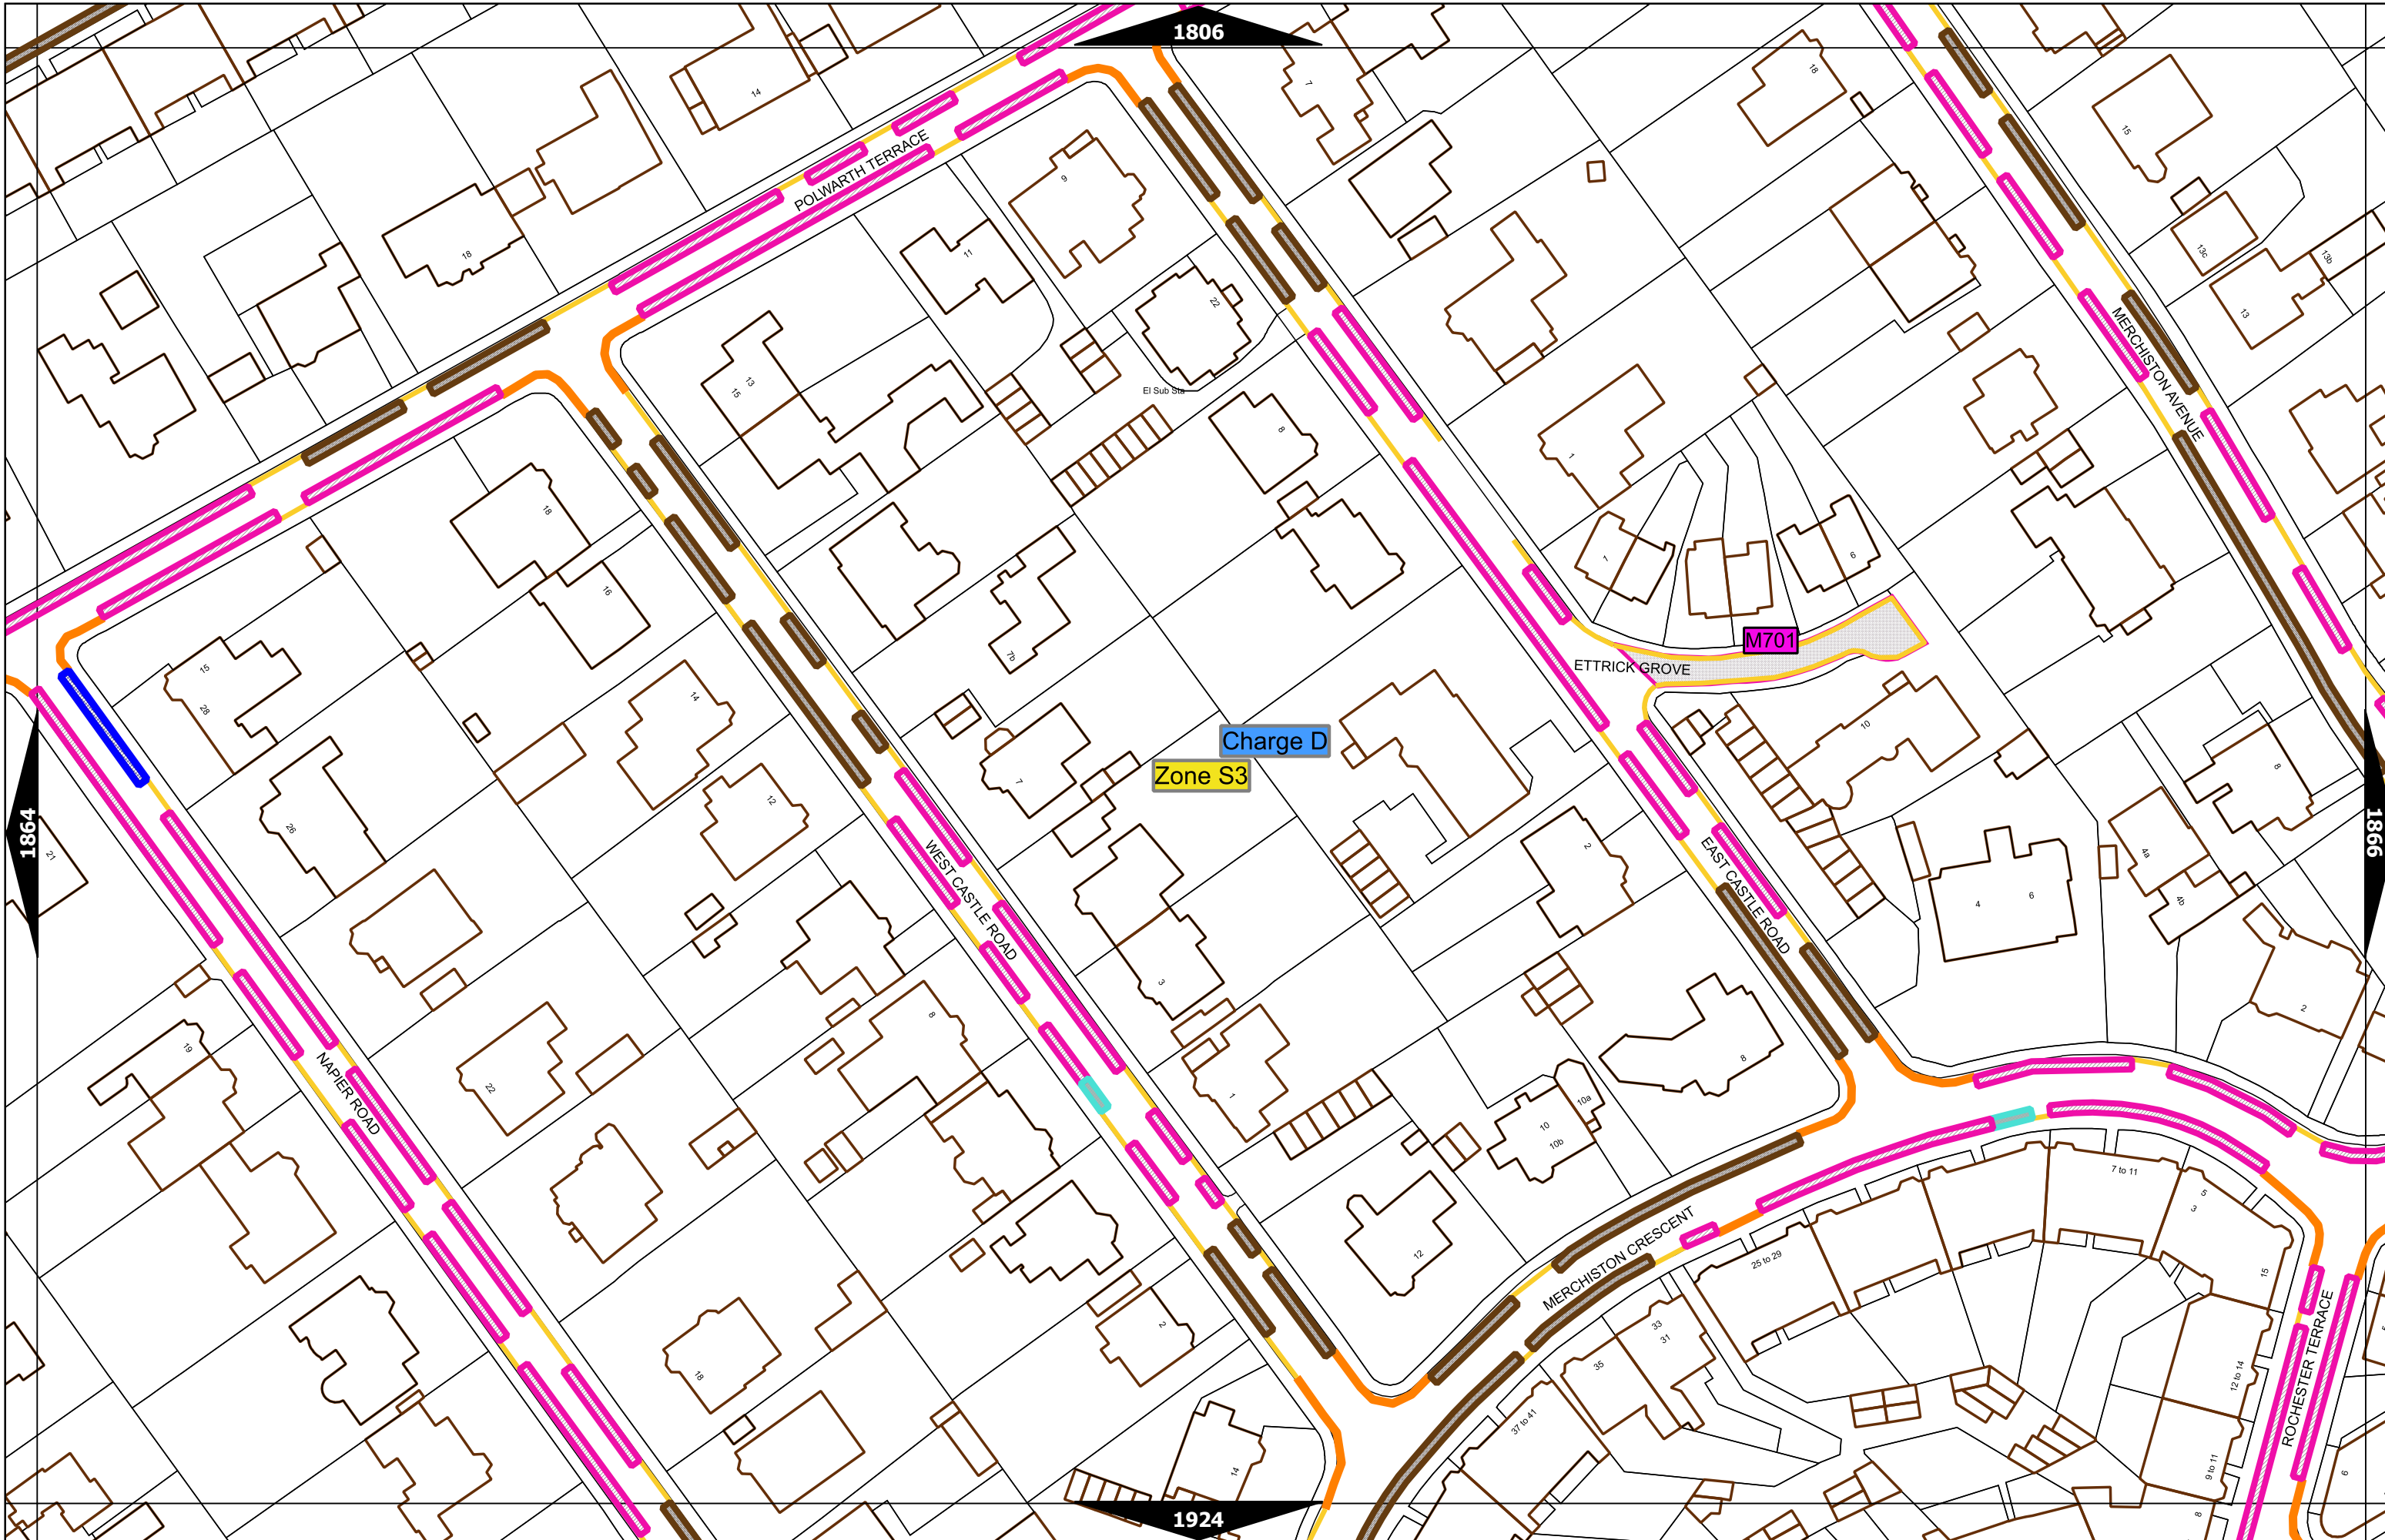

Scale at A3	1:1000
Effective Date	06-Feb-2023
Map Tile	1864
Revision	5
Status	CONFIRMED

Scale at A3	1:1000
Effective Date	30-Jan-2023
Map Tile	1865
Revision	2
Status	CONFIRMED

Scale at A3	1:1000
Effective Date	30-Jan-2023
Map Tile	1867
Revision	5
Status	CONFIRMED

Scale at A3	1:1000
Effective Date	03-Jul-2023
Map Tile	1868
Revision	5
Status	CONFIRMED

Scale at A3	1:1000
Effective Date	03-Jul-2023
Map Tile	1869
Revision	5
Status	CONFIRMED

Scale at A3	1:1000
Effective Date	30-Jan-2023
Map Tile	1924
Revision	3
Status	CONFIRMED

Scale at A3	1:1000
Effective Date	30-Jan-2023
Map Tile	1927
Revision	5
Status	CONFIRMED

Scale at A3	1:1000
Effective Date	30-Jan-2023
Map Tile	1984
Revision	3
Status	CONFIRMED

Scale at A3	1:1000
Effective Date	30-Jan-2023
Map Tile	1985
Revision	4
Status	CONFIRMED

Scale at A3	1:1000
Effective Date	30-Jan-2023
Map Tile	2044
Revision	3
Status	CONFIRMED

Scale at A3	1:1000
Effective Date	30-Jan-2023
Map Tile	2103
Revision	3
Status	CONFIRMED