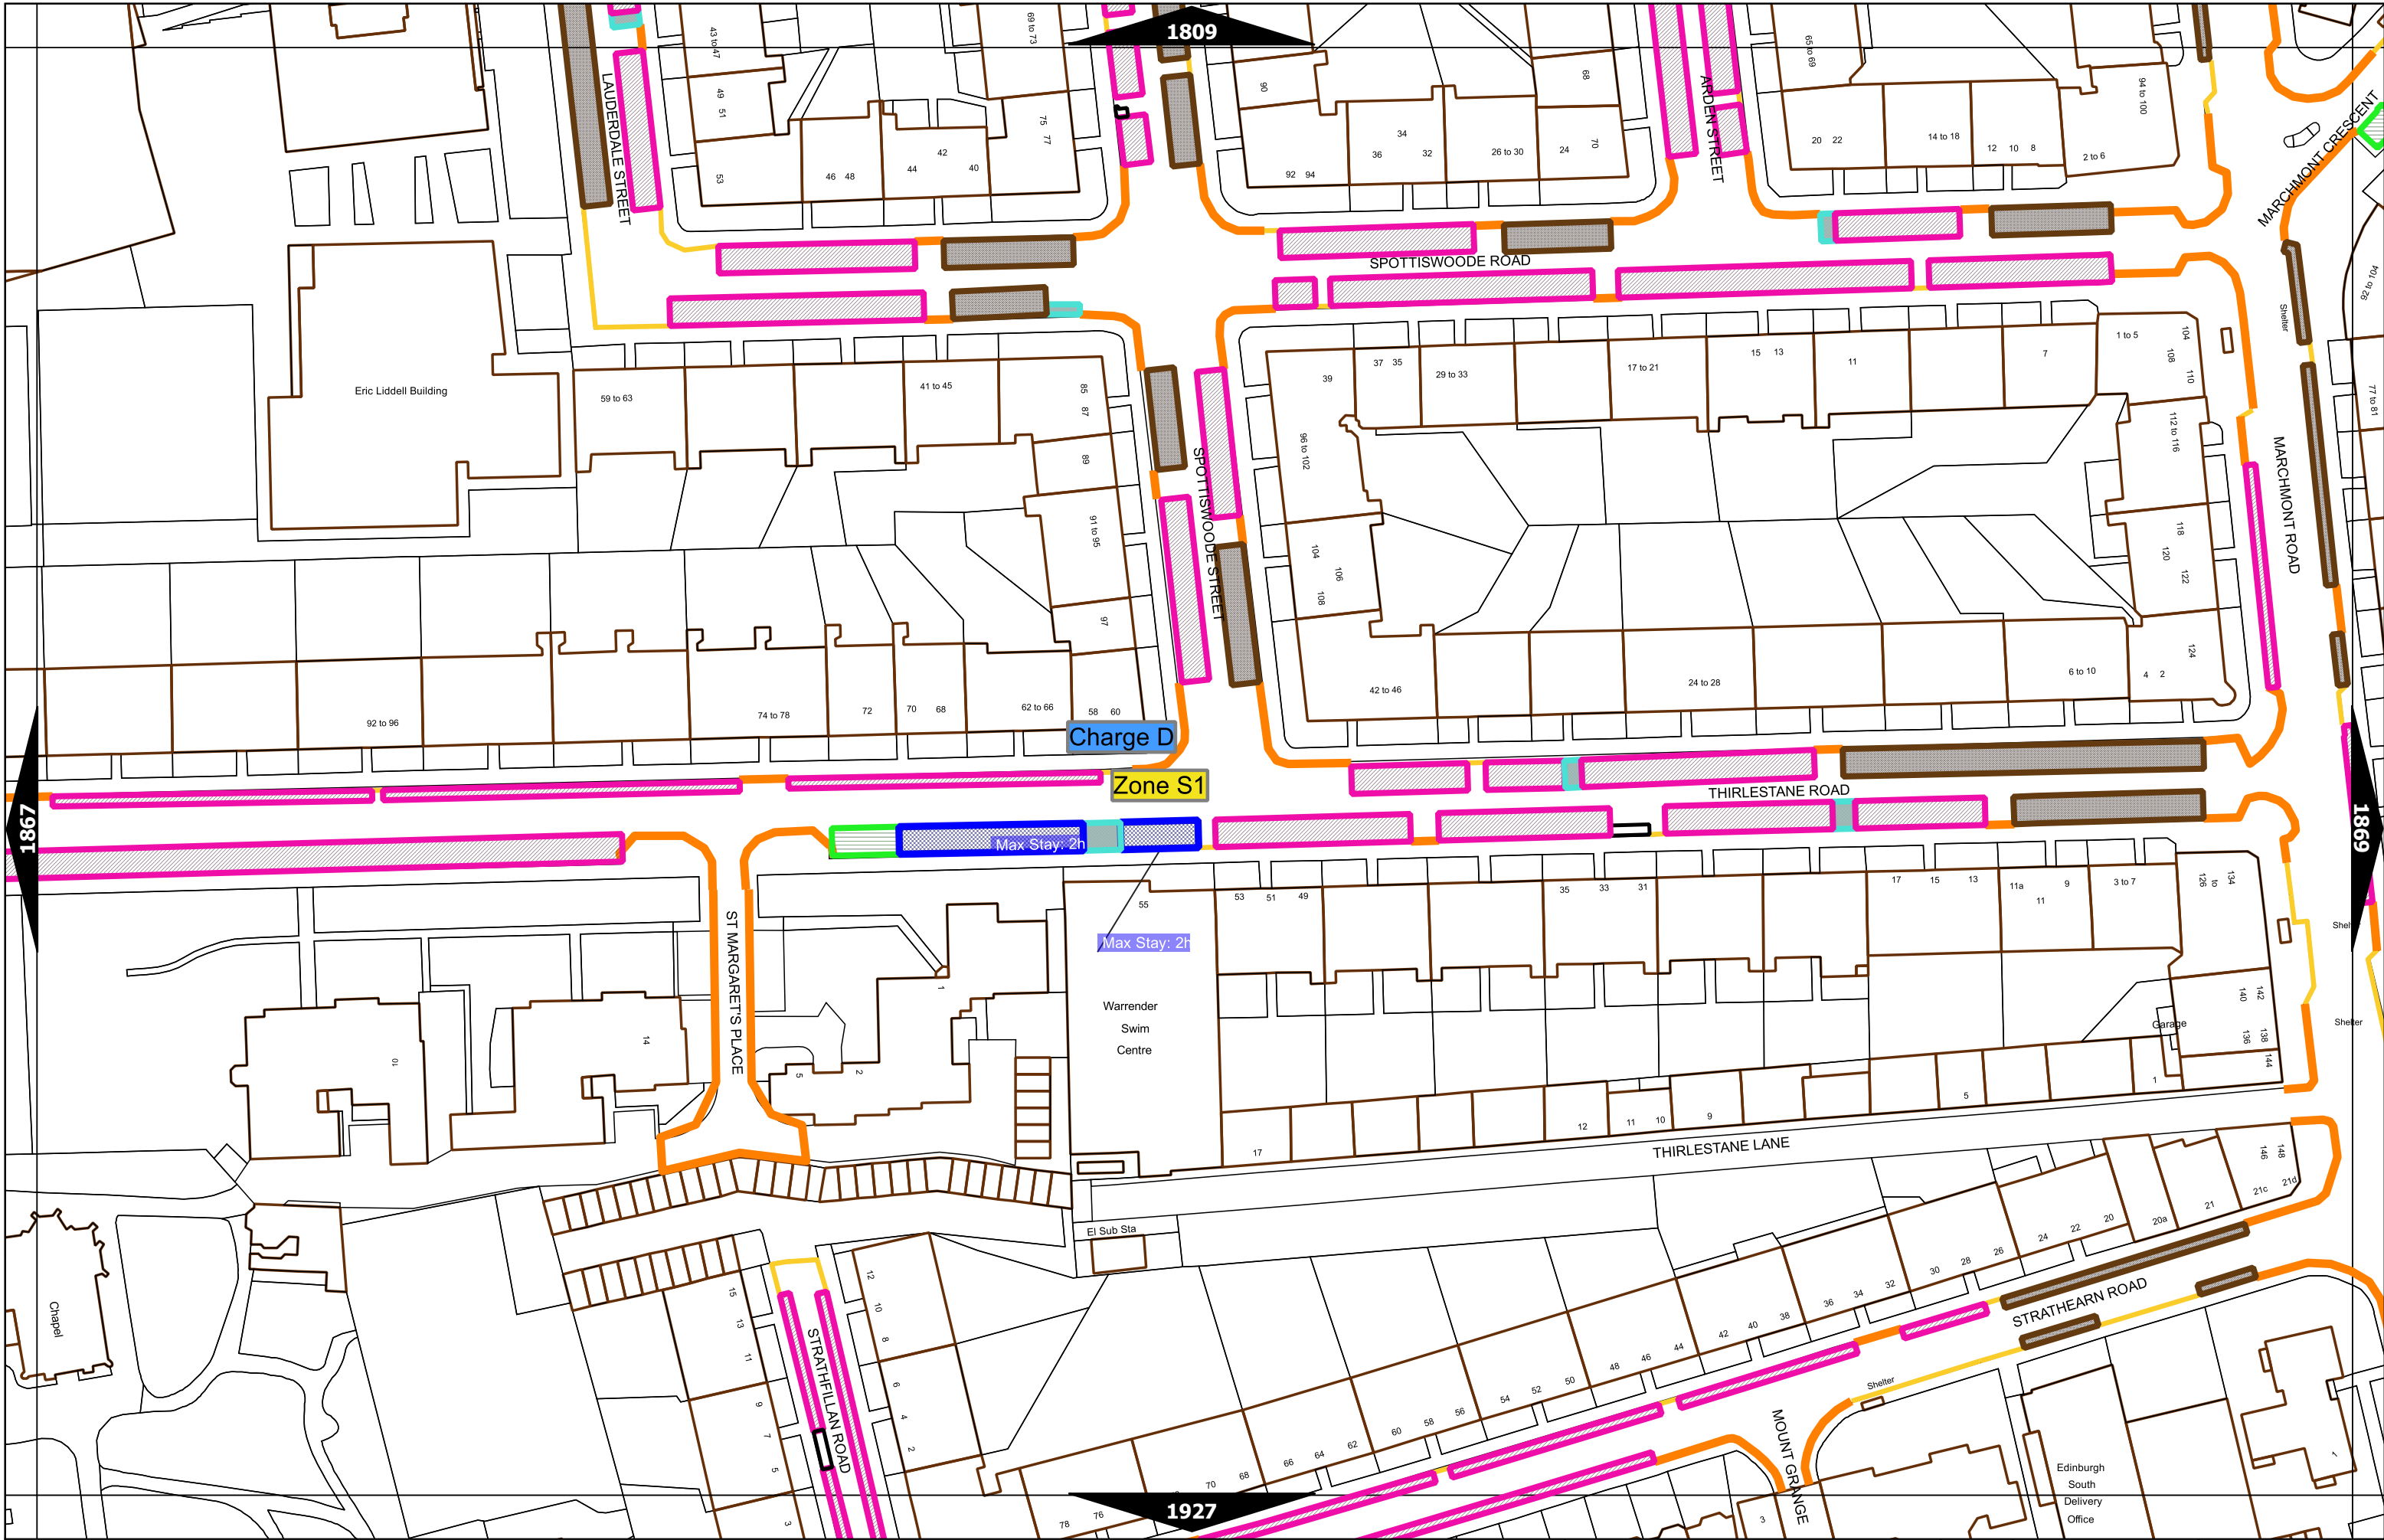

Scale at A3	1:1000
Effective Date	06-Feb-2023
Map Tile	1864
Revision	5
Status	CONFIRMED

Scale at A3	1:1000
Effective Date	30-Jan-2023
Map Tile	1865
Revision	2
Status	CONFIRMED

Scale at A3	1:1000
Effective Date	30-Jan-2023
Map Tile	1867
Revision	5
Status	CONFIRMED

Scale at A3	1:1000
Effective Date	03-Jul-2023
Map Tile	1868
Revision	5
Status	CONFIRMED

Scale at A3	1:1000
Effective Date	03-Jul-2023
Map Tile	1869
Revision	5
Status	CONFIRMED

Scale at A3	1:1000
Effective Date	30-Jan-2023
Map Tile	1924
Revision	3
Status	CONFIRMED

Scale at A3	1:1000
Effective Date	30-Jan-2023
Map Tile	1927
Revision	5
Status	CONFIRMED

Scale at A3	1:1000
Effective Date	30-Jan-2023
Map Tile	1984
Revision	3
Status	CONFIRMED

Scale at A3	1:1000
Effective Date	30-Jan-2023
Map Tile	1985
Revision	4
Status	CONFIRMED

Scale at A3	1:1000
Effective Date	30-Jan-2023
Map Tile	2044
Revision	3
Status	CONFIRMED

Scale at A3	1:1000
Effective Date	30-Jan-2023
Map Tile	2103
Revision	3
Status	CONFIRMED