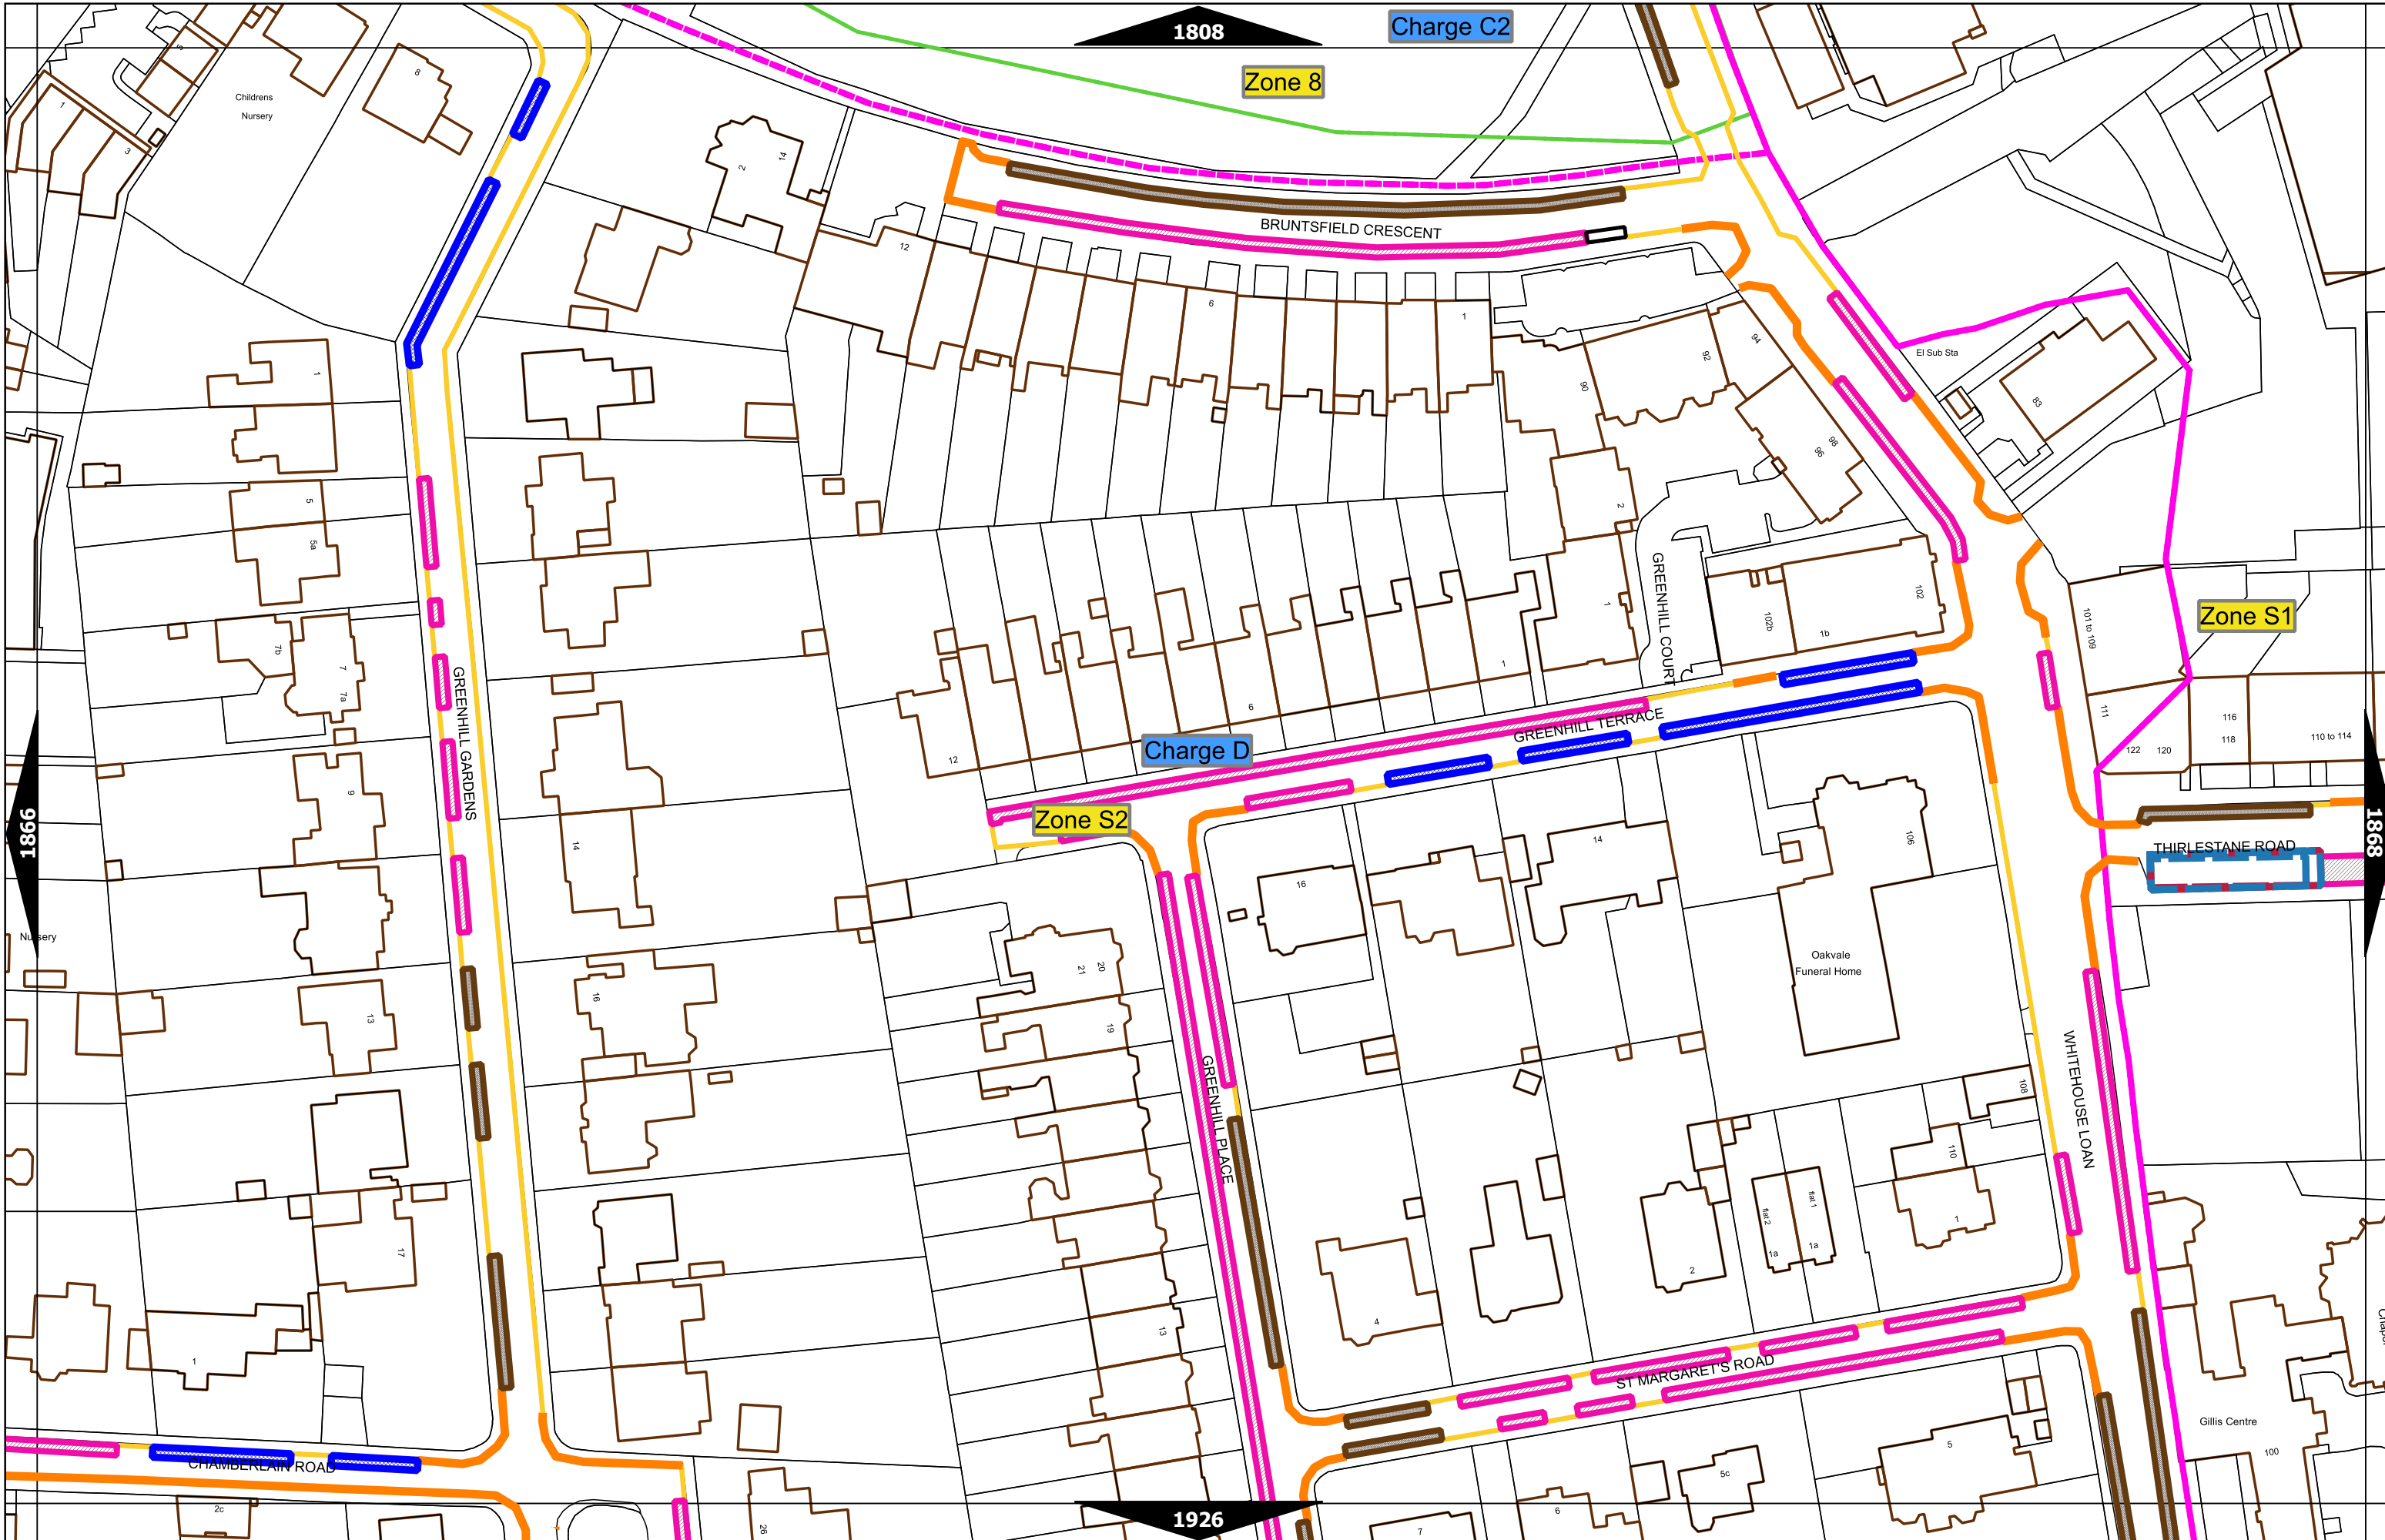

Scale at A3	1:1000
Effective Date	06-Feb-2023
Map Tile	1864
Revision	5
Status	CONFIRMED

Scale at A3	1:1000
Effective Date	30-Jan-2023
Map Tile	1865
Revision	2
Status	CONFIRMED

Scale at A3	1:1000
Effective Date	30-Jan-2023
Map Tile	1867
Revision	5
Status	CONFIRMED

Scale at A3	1:1000
Effective Date	03-Jul-2023
Map Tile	1868
Revision	5
Status	CONFIRMED

Scale at A3	1:1000
Effective Date	03-Jul-2023
Map Tile	1869
Revision	5
Status	CONFIRMED

Scale at A3	1:1000
Effective Date	30-Jan-2023
Map Tile	1924
Revision	3
Status	CONFIRMED

Scale at A3	1:1000
Effective Date	30-Jan-2023
Map Tile	1927
Revision	5
Status	CONFIRMED

Scale at A3	1:1000
Effective Date	30-Jan-2023
Map Tile	1984
Revision	3
Status	CONFIRMED

Scale at A3	1:1000
Effective Date	30-Jan-2023
Map Tile	1985
Revision	4
Status	CONFIRMED

Scale at A3	1:1000
Effective Date	30-Jan-2023
Map Tile	2044
Revision	3
Status	CONFIRMED

Scale at A3	1:1000
Effective Date	30-Jan-2023
Map Tile	2103
Revision	3
Status	CONFIRMED