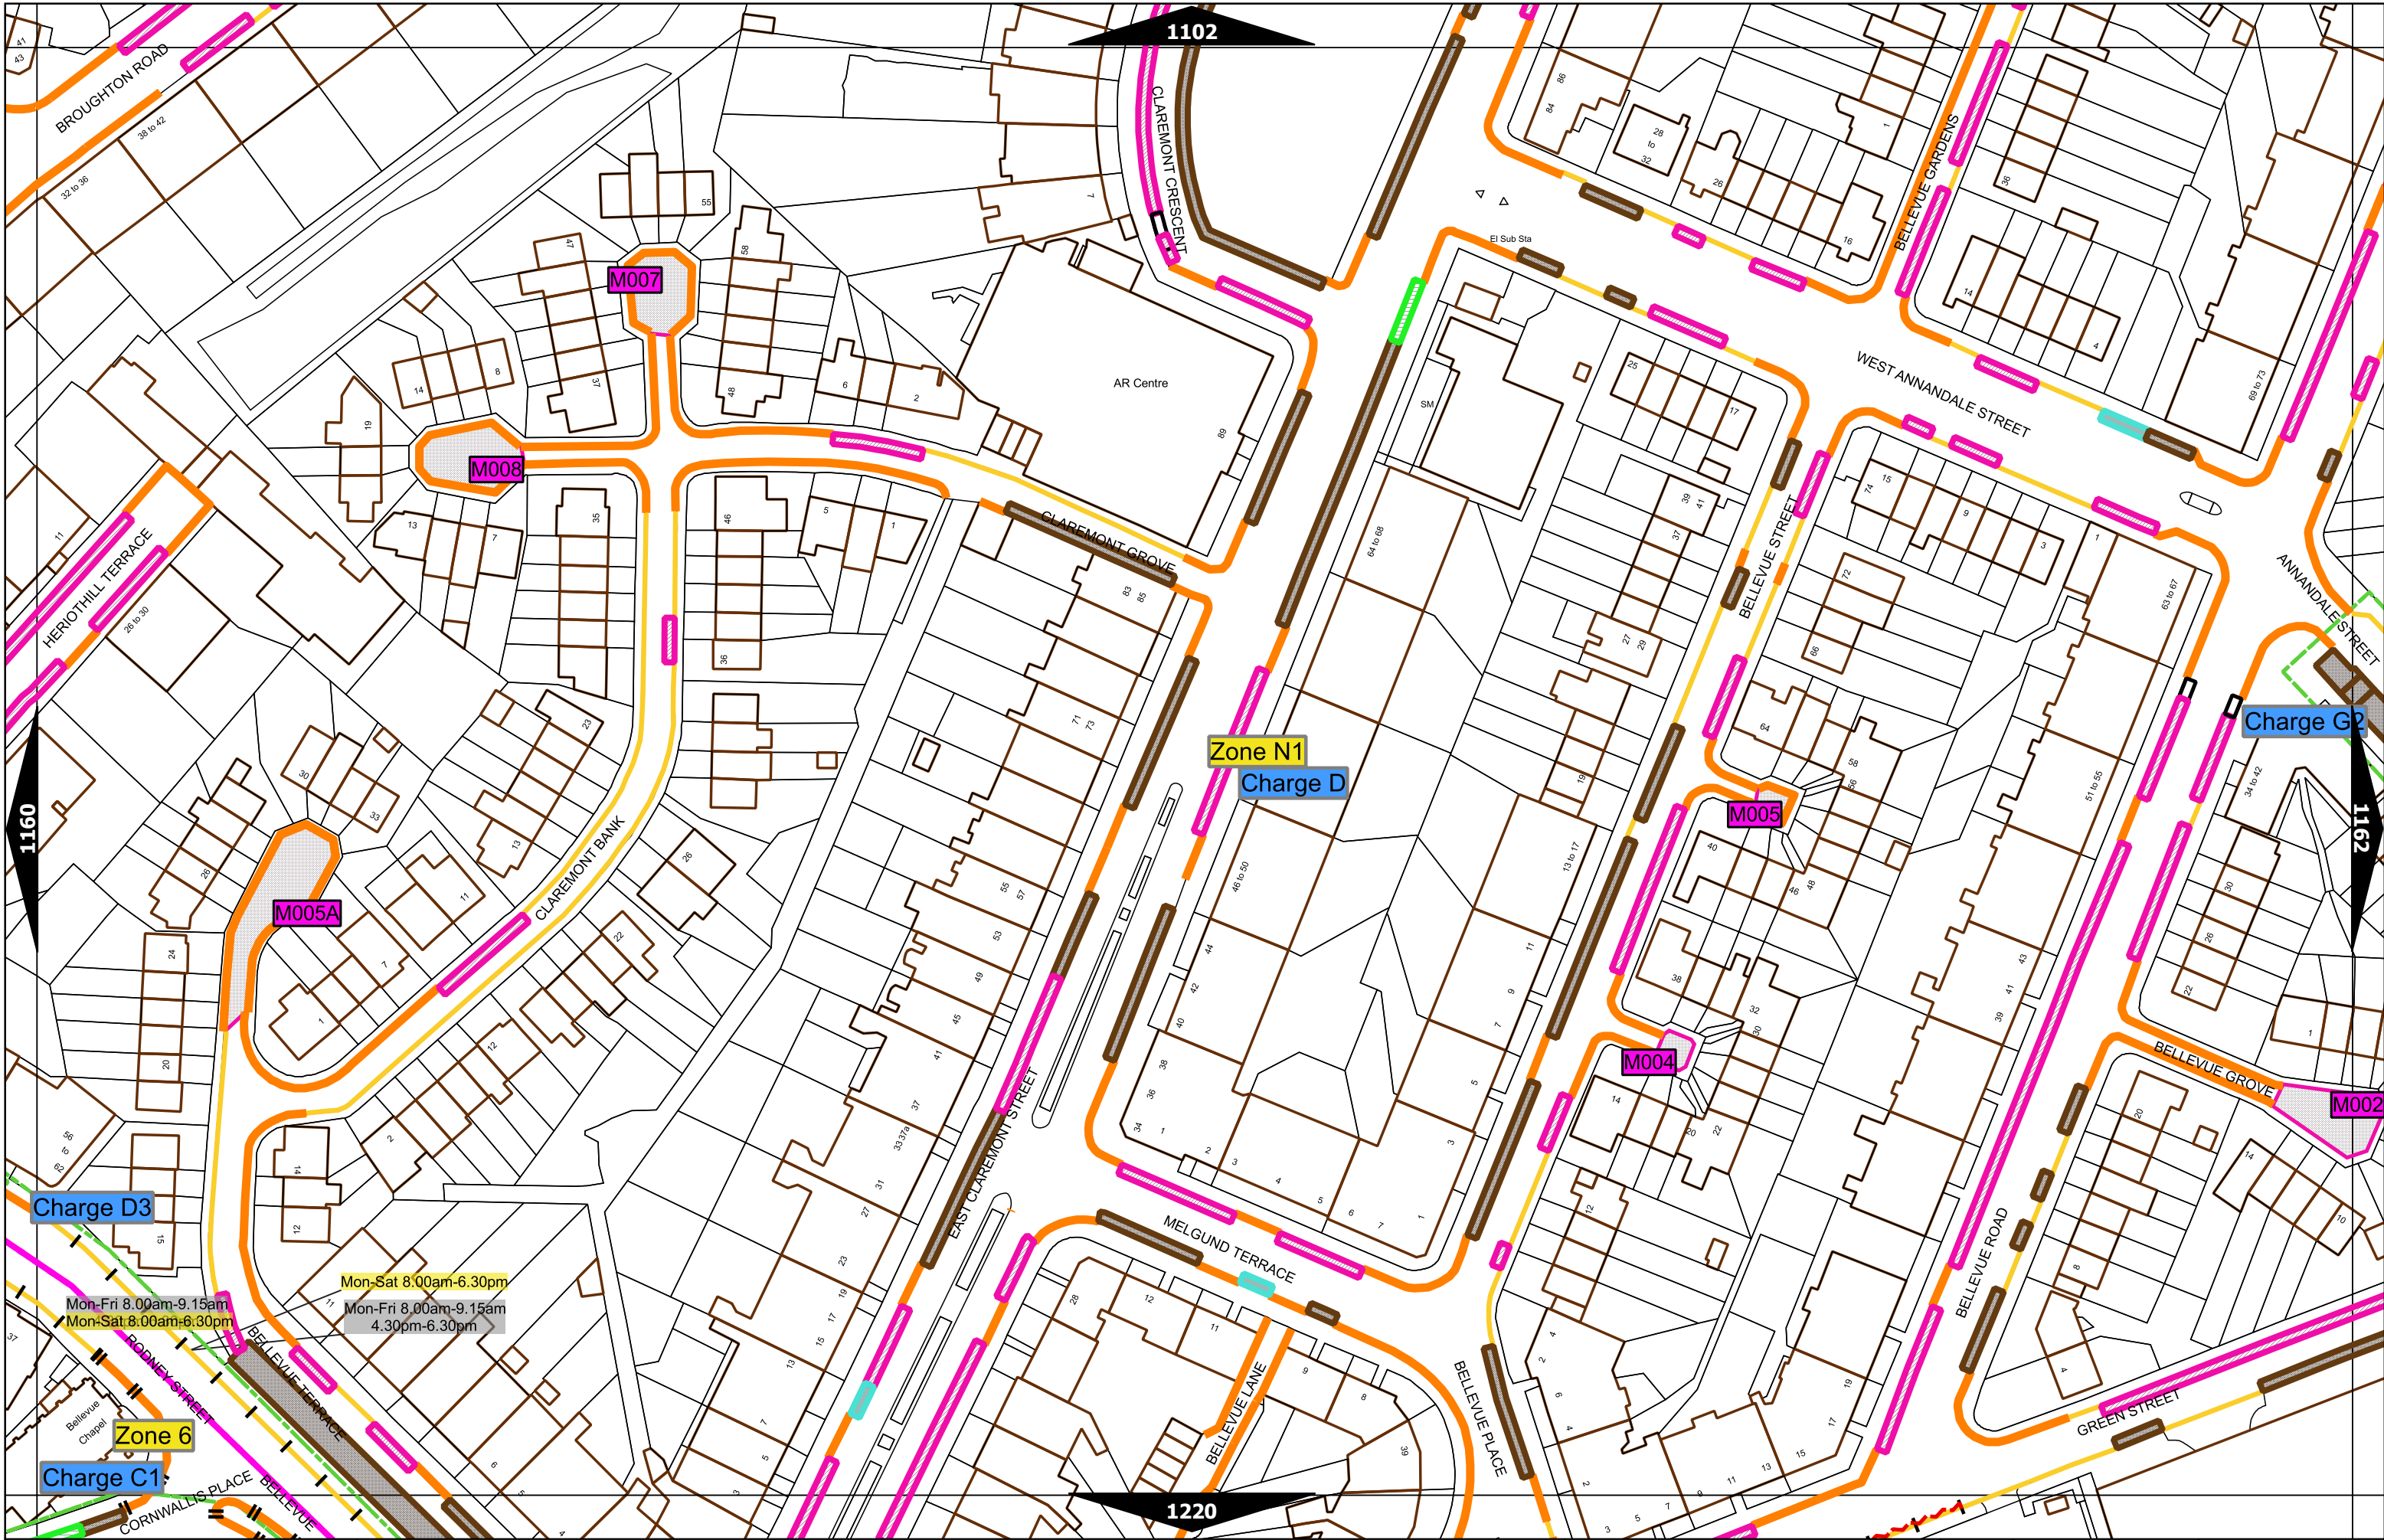

Scale at A3	1:1000
Print Date	31-May-2023
Map Tile	923
Revision	4
Status	PROPOSED

Scale at A3	1:1000
Print Date	31-May-2023
Map Tile	1041
Revision	3
Status	PROPOSED

Scale at A3	1:1000
Print Date	31-May-2023
Map Tile	1042
Revision	5
Status	PROPOSED

Scale at A3	1:1000
Print Date	31-May-2023
Map Tile	1102
Revision	5
Status	PROPOSED

Scale at A3	1:1000
Print Date	31-May-2023
Map Tile	1103
Revision	7
Status	PROPOSED

Scale at A3	1:1000
Print Date	31-May-2023
Map Tile	1161
Revision	7
Status	PROPOSED

Scale at A3	1:1000
Print Date	31-May-2023
Map Tile	1162
Revision	7
Status	PROPOSED