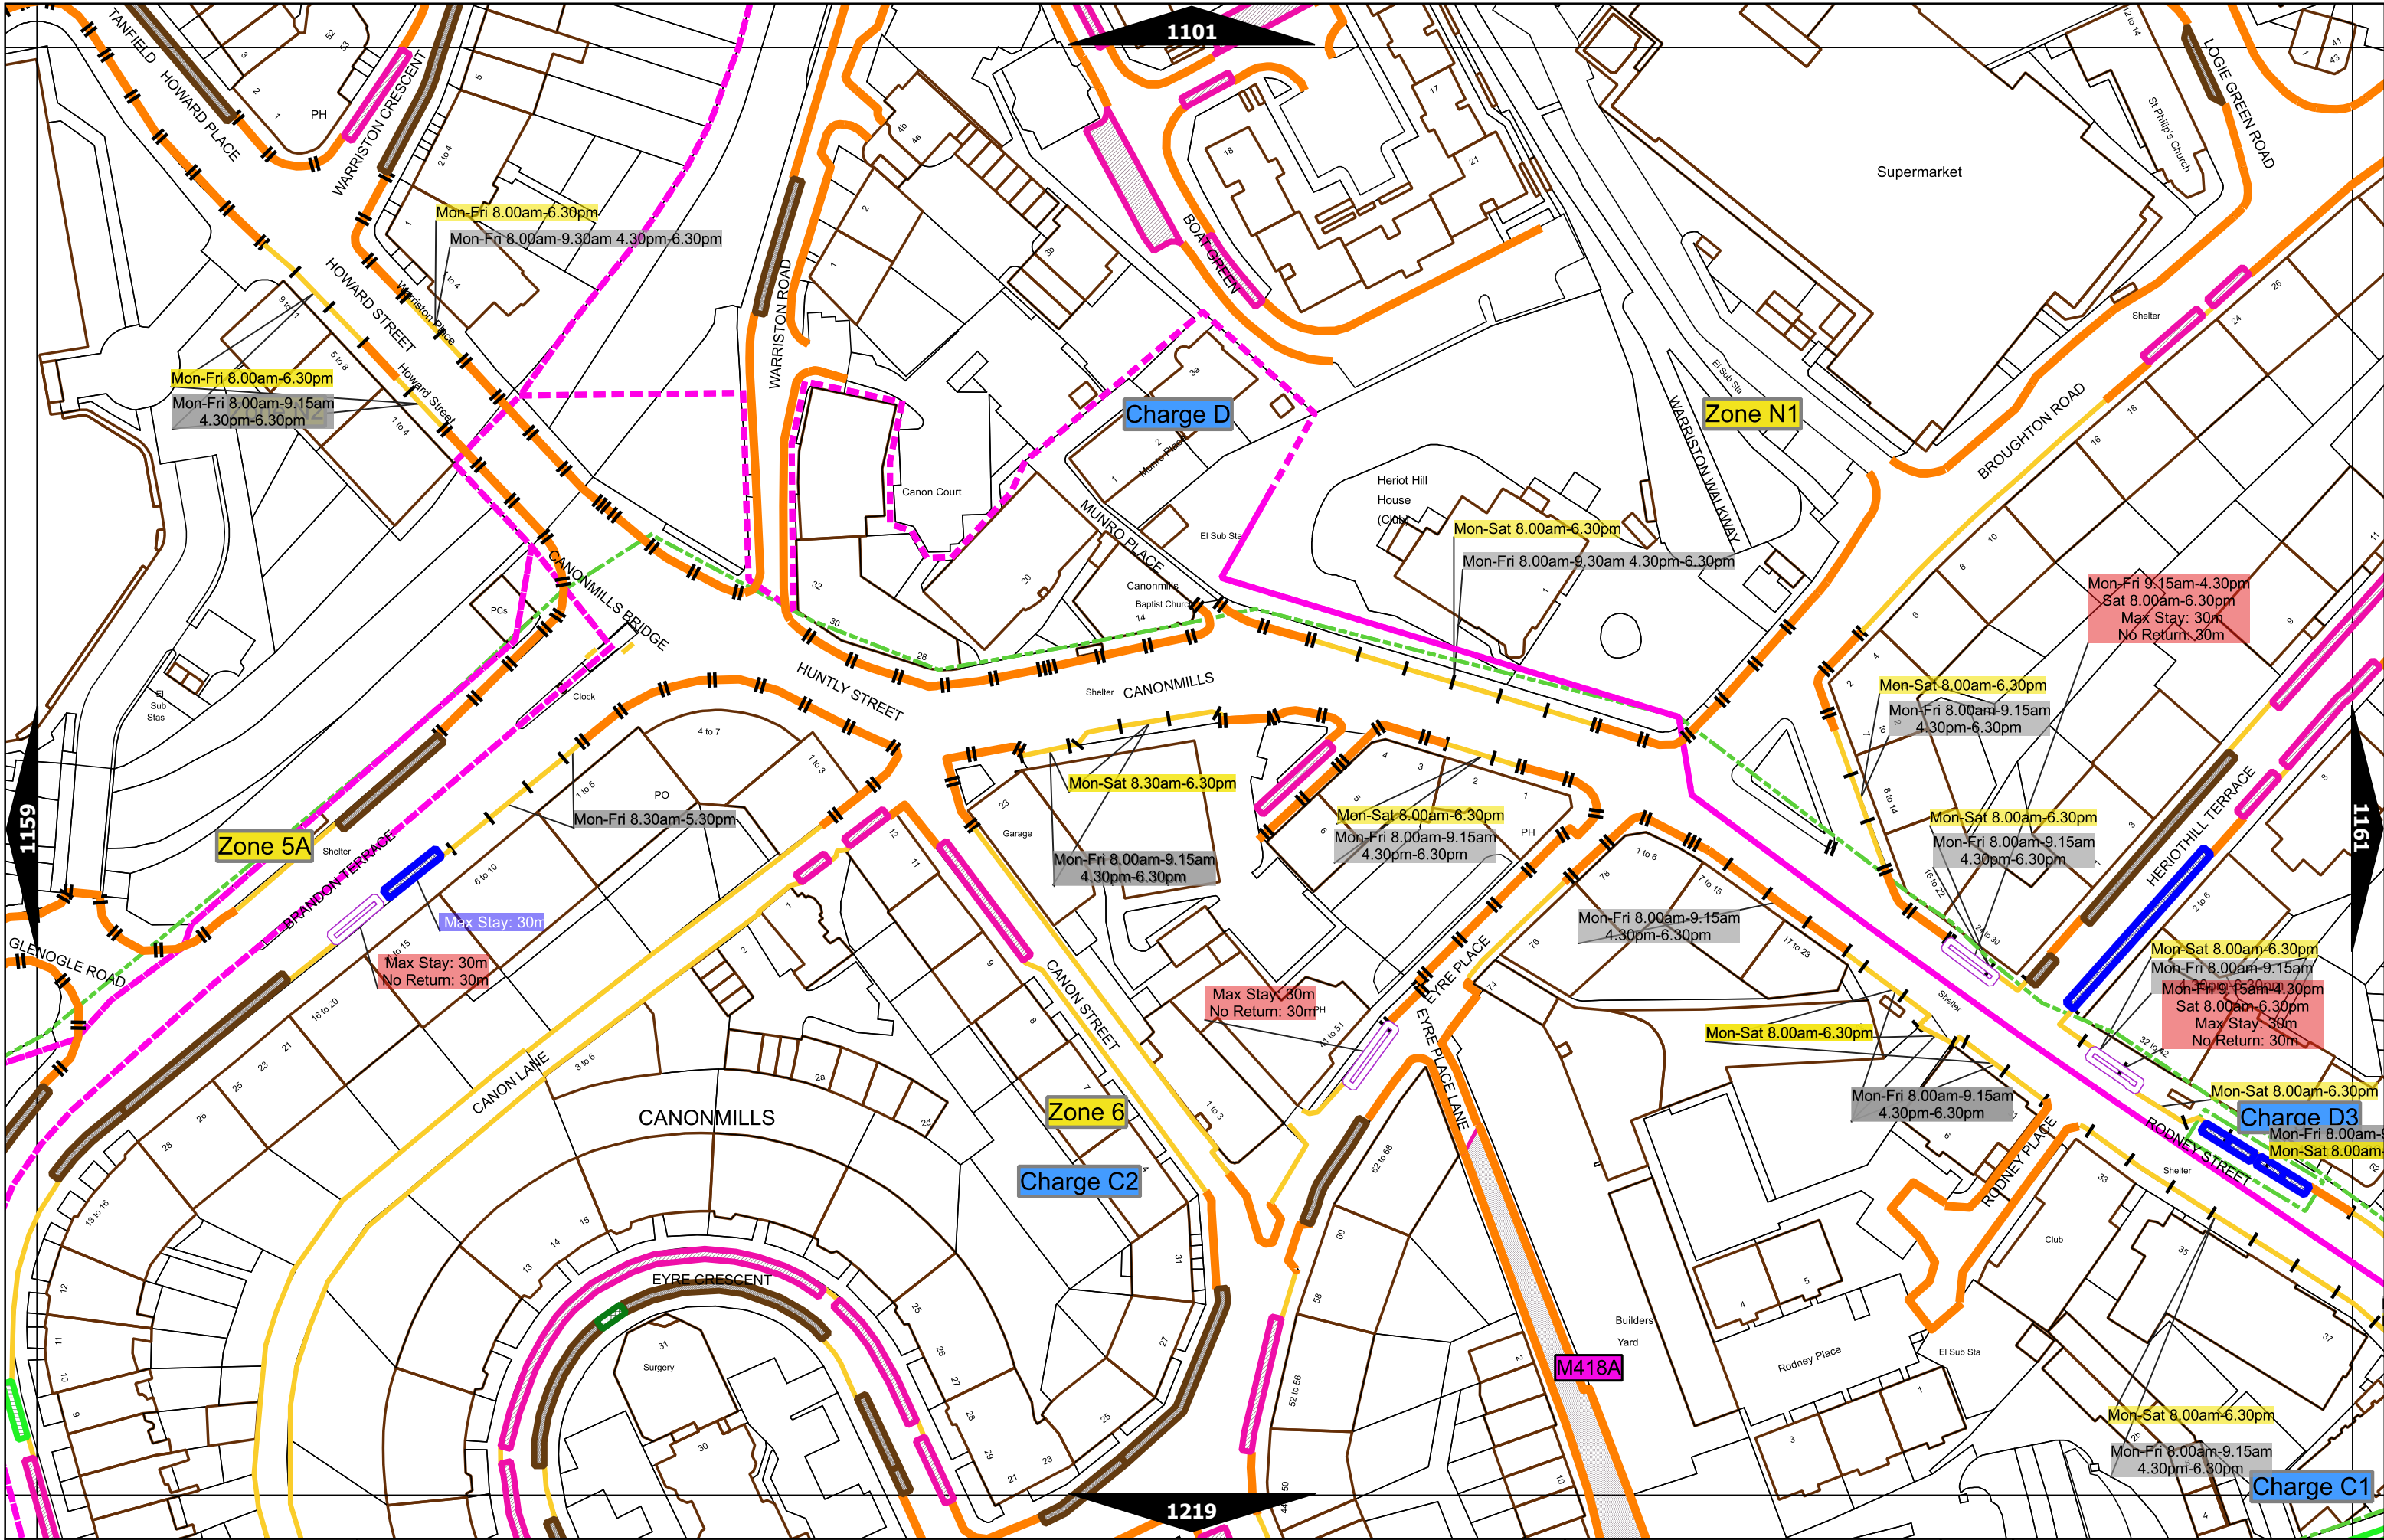

Scale at A3	1:1000
Print Date	31-May-2023
Map Tile	923
Revision	4
Status	PROPOSED

Scale at A3	1:1000
Print Date	31-May-2023
Map Tile	1041
Revision	3
Status	PROPOSED

Scale at A3	1:1000
Print Date	31-May-2023
Map Tile	1042
Revision	5
Status	PROPOSED

Scale at A3	1:1000
Print Date	31-May-2023
Map Tile	1102
Revision	5
Status	PROPOSED

Scale at A3	1:1000
Print Date	31-May-2023
Map Tile	1103
Revision	7
Status	PROPOSED

Scale at A3	1:1000
Print Date	31-May-2023
Map Tile	1161
Revision	7
Status	PROPOSED

Scale at A3	1:1000
Print Date	31-May-2023
Map Tile	1162
Revision	7
Status	PROPOSED