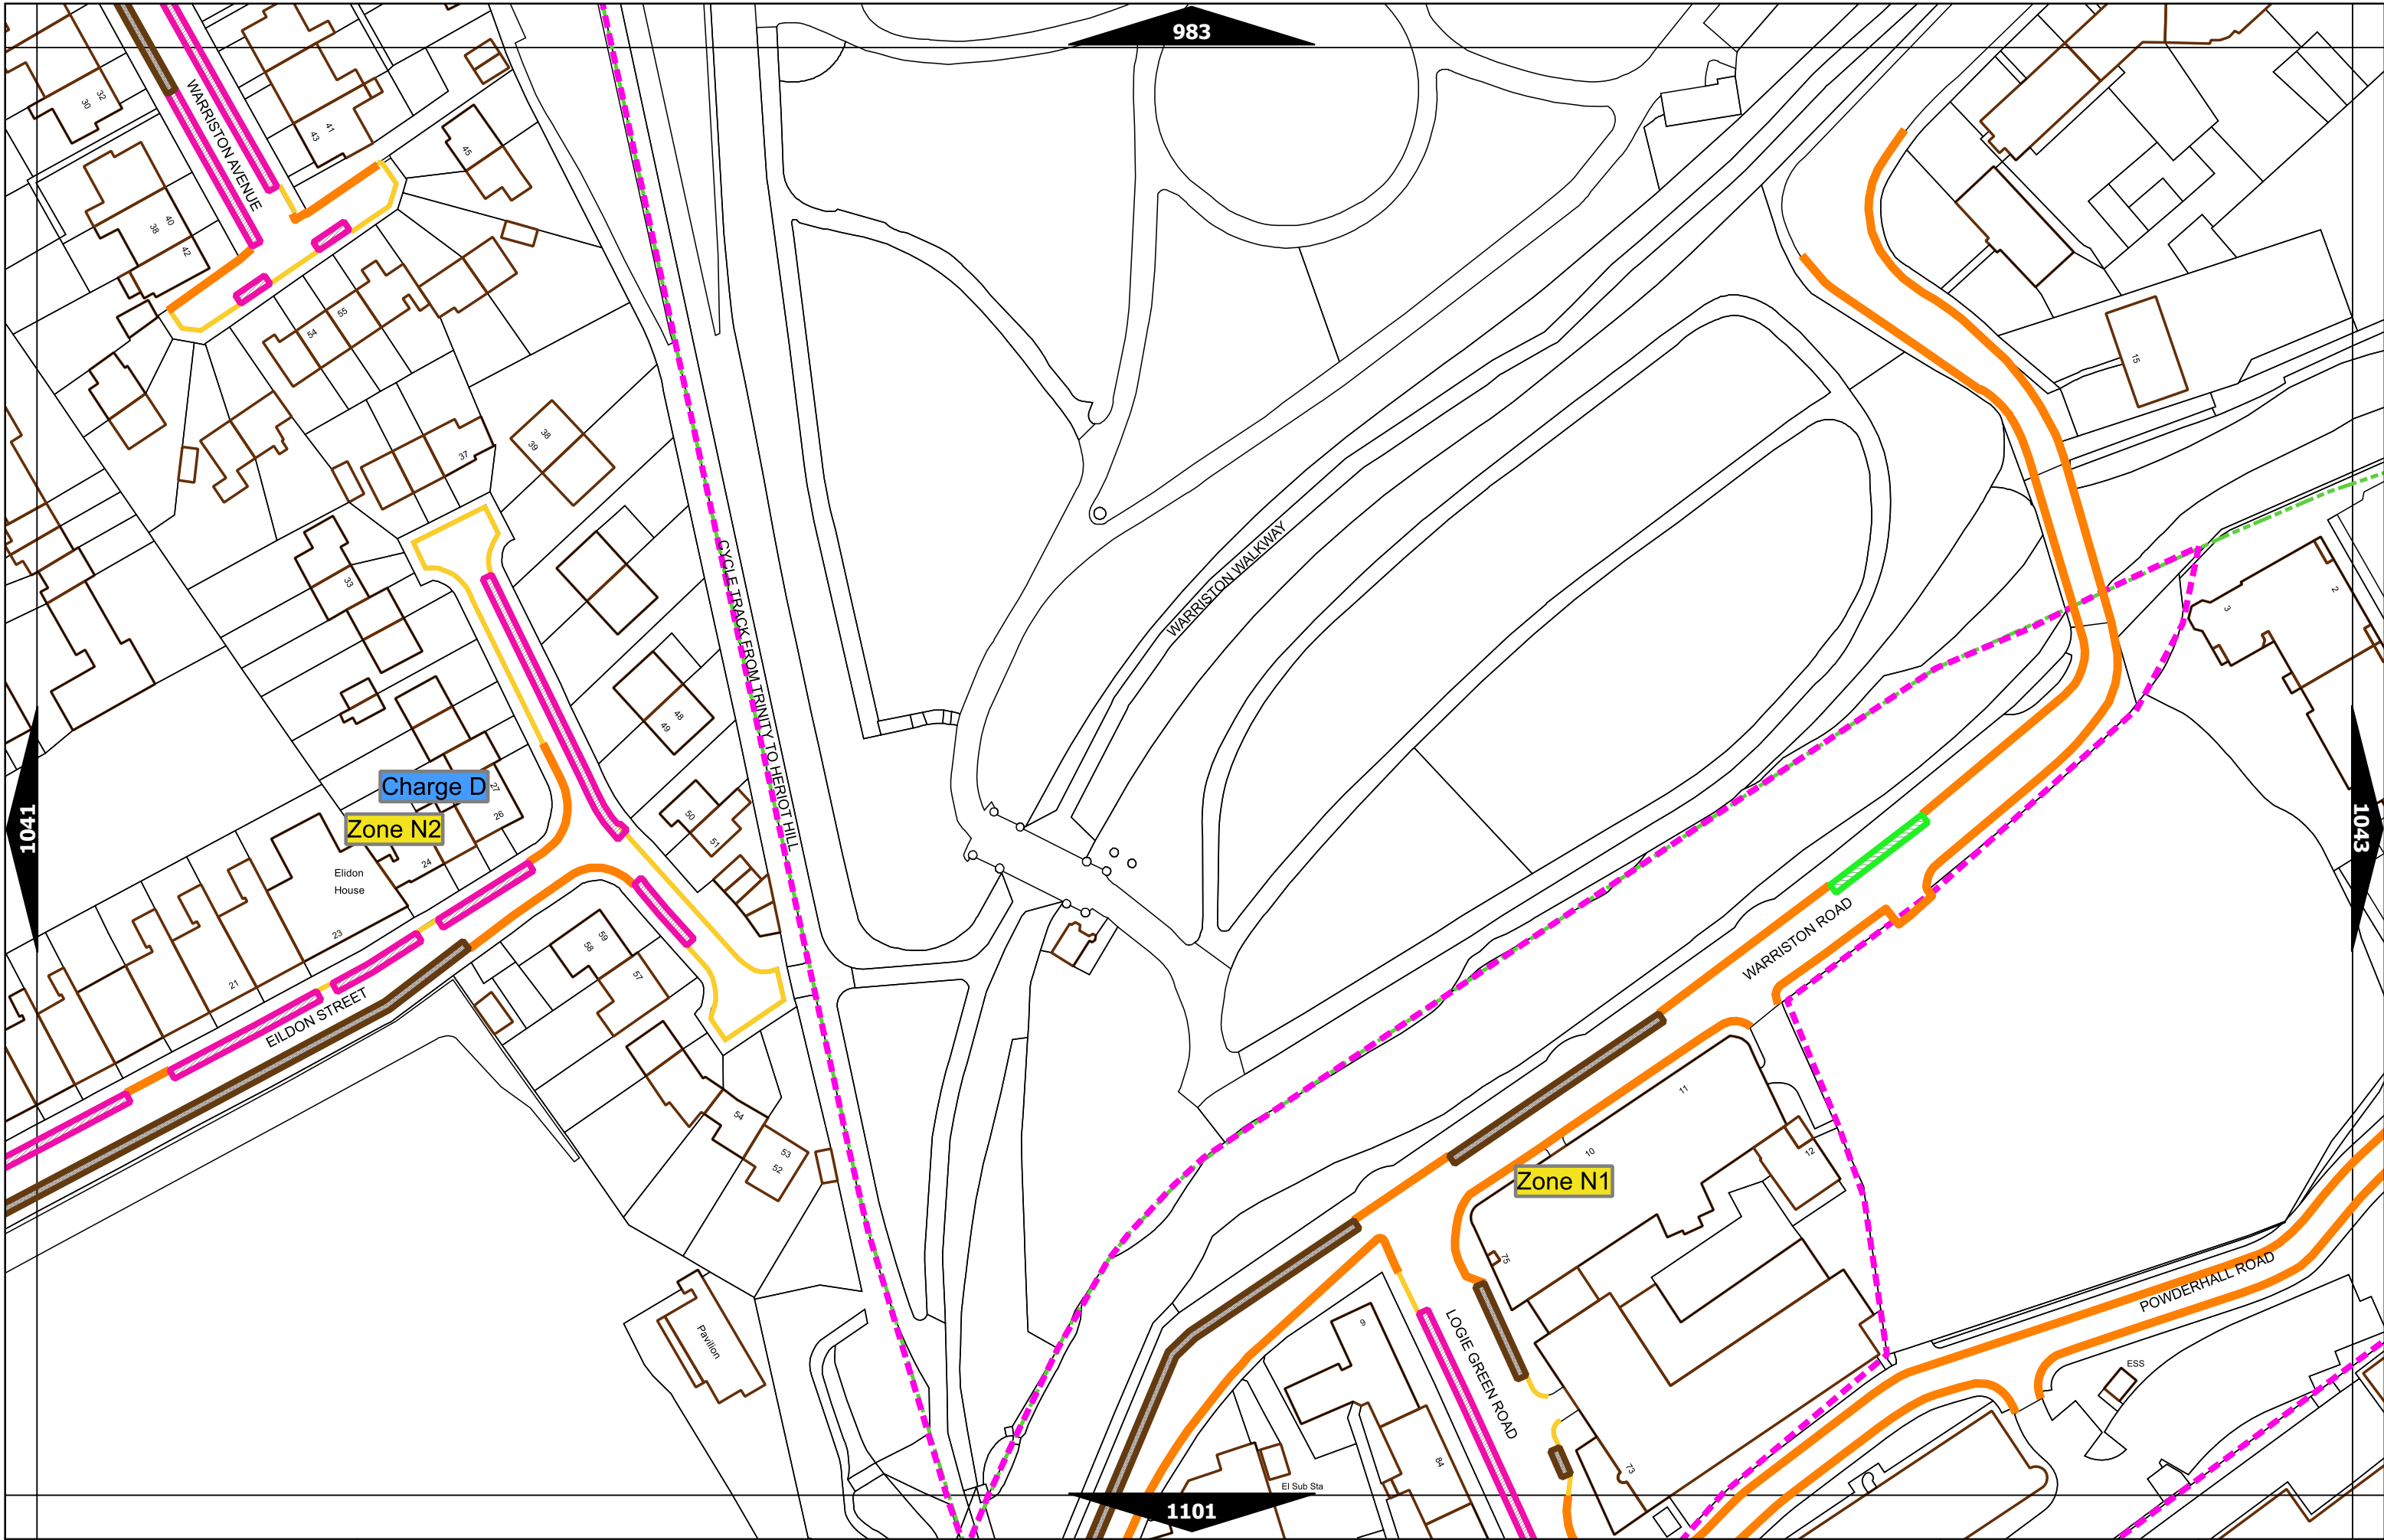

Scale at A3	1:1000
Print Date	31-May-2023
Map Tile	923
Revision	4
Status	PROPOSED

Scale at A3	1:1000
Print Date	31-May-2023
Map Tile	1041
Revision	3
Status	PROPOSED

Scale at A3	1:1000
Print Date	31-May-2023
Map Tile	1042
Revision	5
Status	PROPOSED

Scale at A3	1:1000
Print Date	31-May-2023
Map Tile	1102
Revision	5
Status	PROPOSED

Scale at A3	1:1000
Print Date	31-May-2023
Map Tile	1103
Revision	7
Status	PROPOSED

Scale at A3	1:1000
Print Date	31-May-2023
Map Tile	1161
Revision	7
Status	PROPOSED

Scale at A3	1:1000
Print Date	31-May-2023
Map Tile	1162
Revision	7
Status	PROPOSED