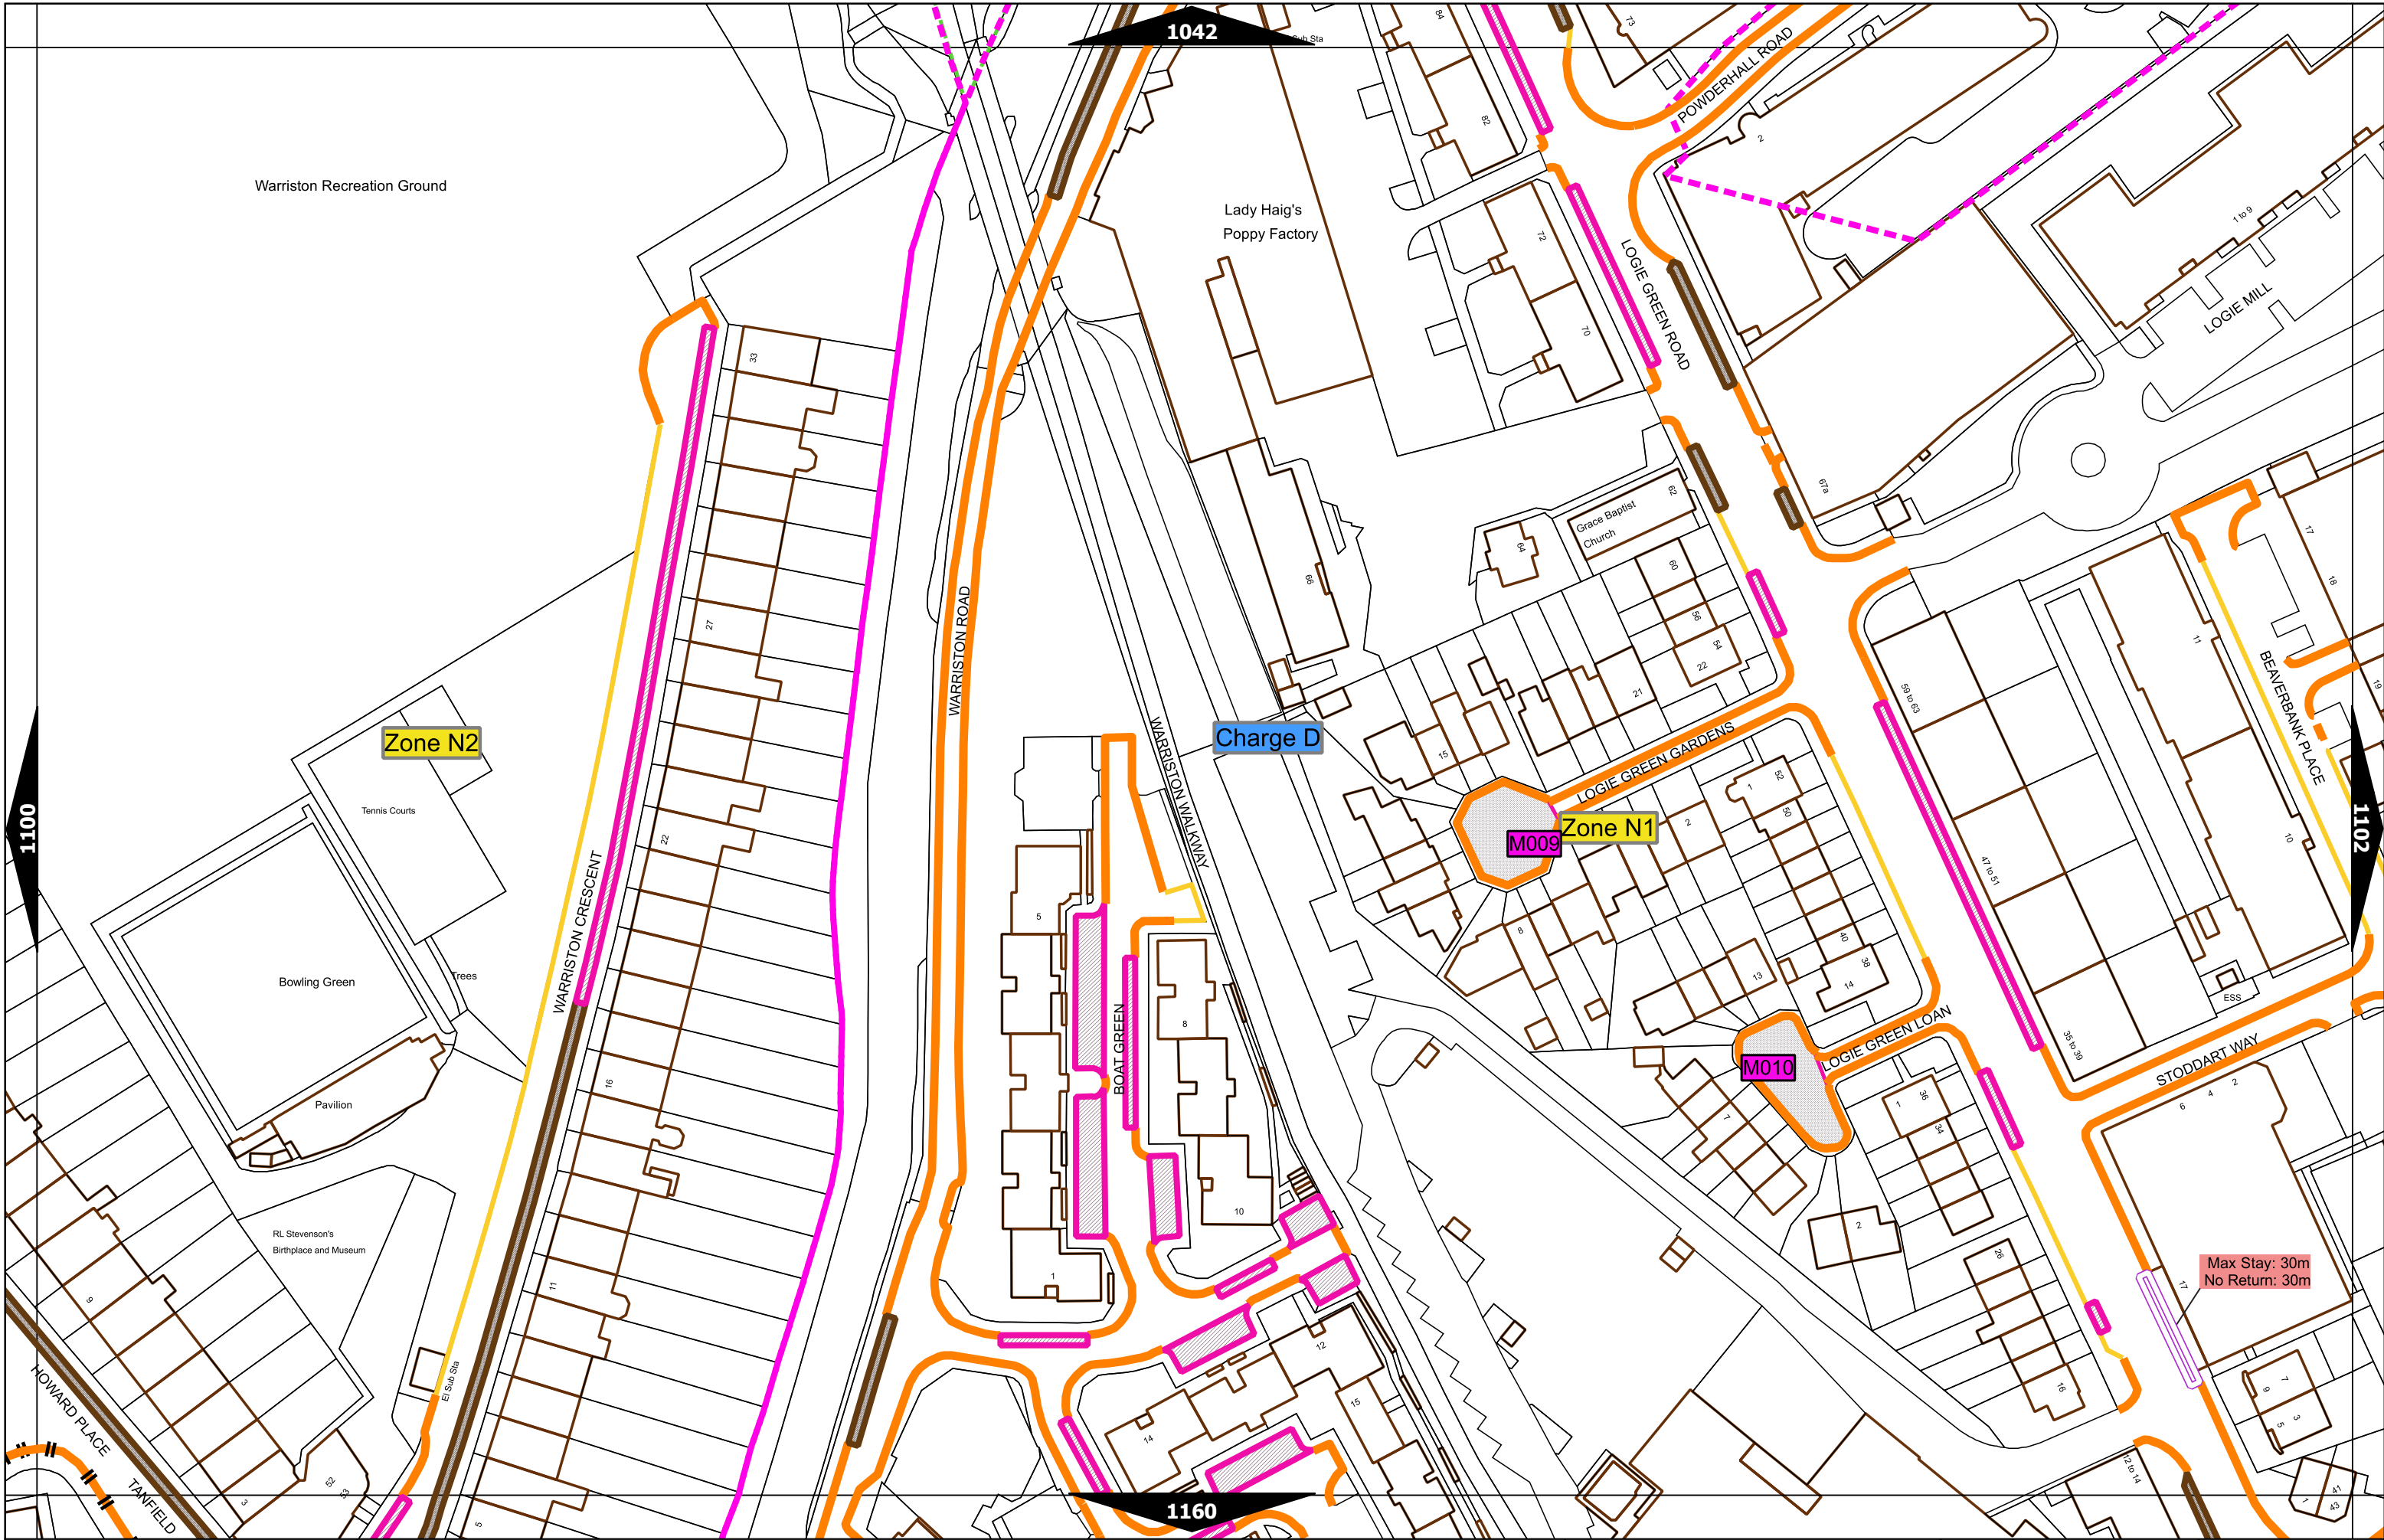

Scale at A3	1:1000
Print Date	31-May-2023
Map Tile	923
Revision	4
Status	PROPOSED

Scale at A3	1:1000
Print Date	31-May-2023
Map Tile	1041
Revision	3
Status	PROPOSED

Scale at A3	1:1000
Print Date	31-May-2023
Map Tile	1042
Revision	5
Status	PROPOSED

Scale at A3	1:1000
Print Date	31-May-2023
Map Tile	1102
Revision	5
Status	PROPOSED

Scale at A3	1:1000
Print Date	31-May-2023
Map Tile	1103
Revision	7
Status	PROPOSED

Scale at A3	1:1000
Print Date	31-May-2023
Map Tile	1161
Revision	7
Status	PROPOSED

Scale at A3	1:1000
Print Date	31-May-2023
Map Tile	1162
Revision	7
Status	PROPOSED