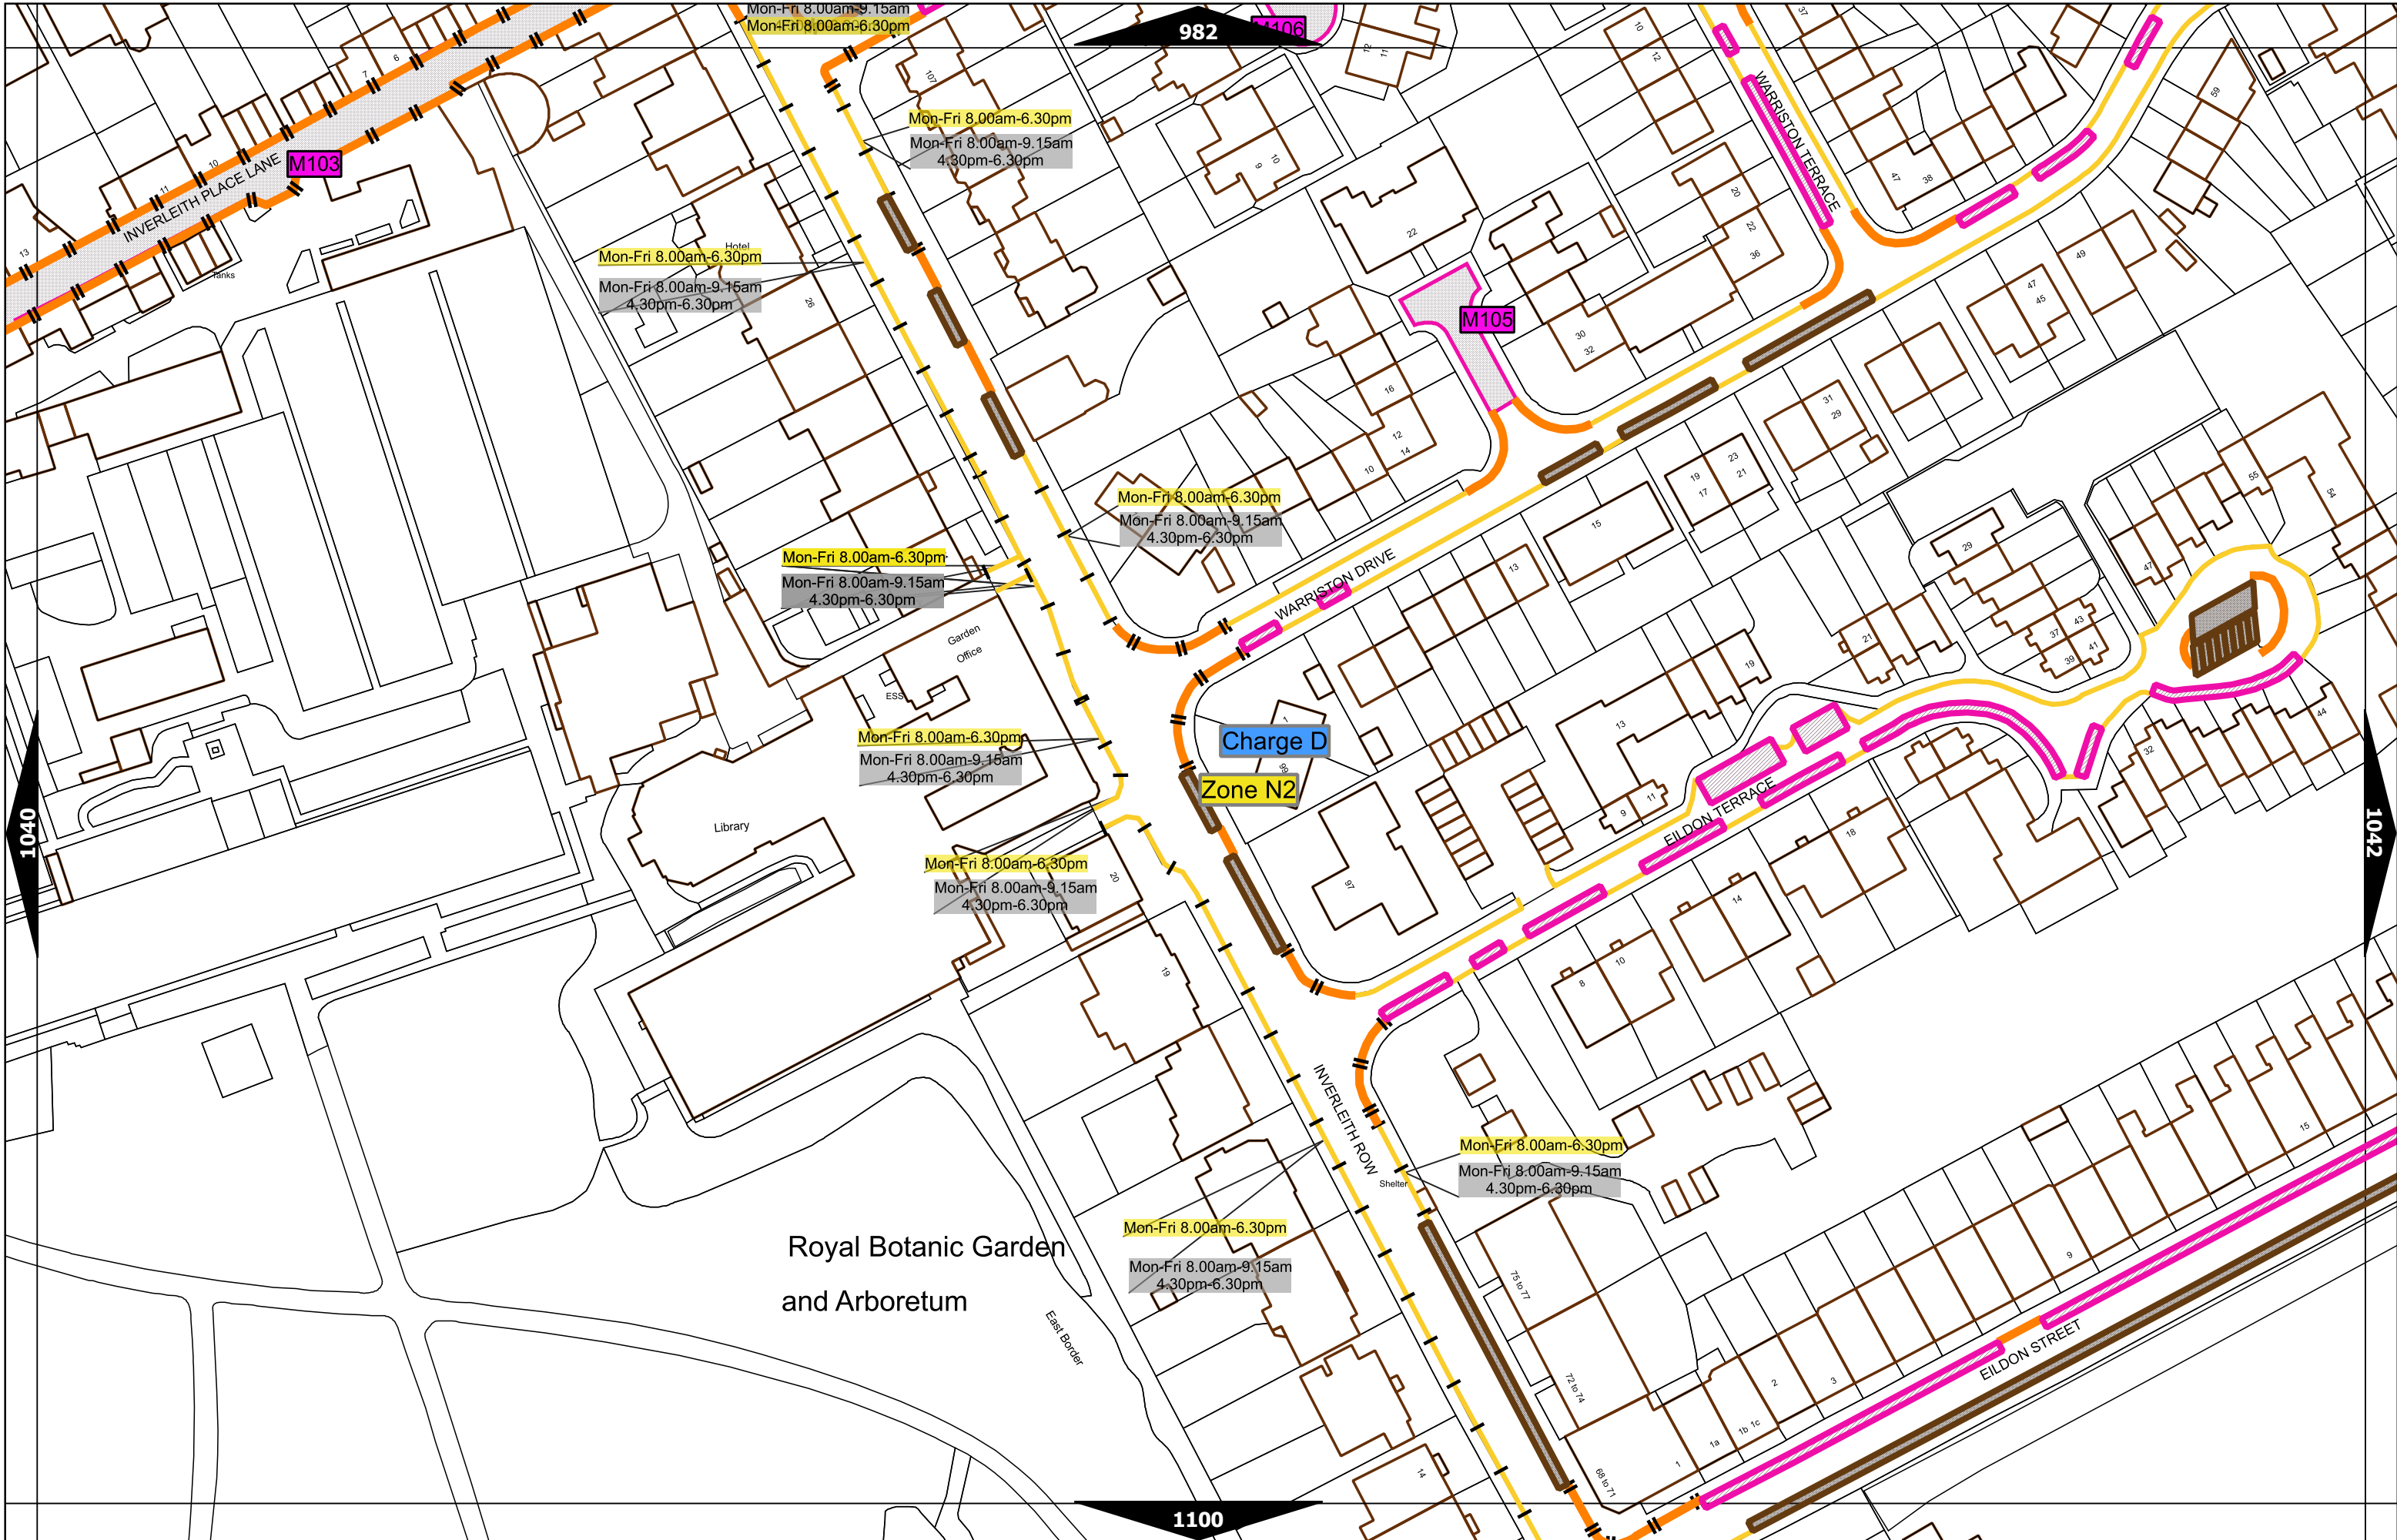

Scale at A3	1:1000
Print Date	31-May-2023
Map Tile	923
Revision	4
Status	PROPOSED

Scale at A3	1:1000
Print Date	31-May-2023
Map Tile	1041
Revision	3
Status	PROPOSED

Scale at A3	1:1000
Print Date	31-May-2023
Map Tile	1042
Revision	5
Status	PROPOSED

Scale at A3	1:1000
Print Date	31-May-2023
Map Tile	1102
Revision	5
Status	PROPOSED

Scale at A3	1:1000
Print Date	31-May-2023
Map Tile	1103
Revision	7
Status	PROPOSED

Scale at A3	1:1000
Print Date	31-May-2023
Map Tile	1161
Revision	7
Status	PROPOSED

Scale at A3	1:1000
Print Date	31-May-2023
Map Tile	1162
Revision	7
Status	PROPOSED