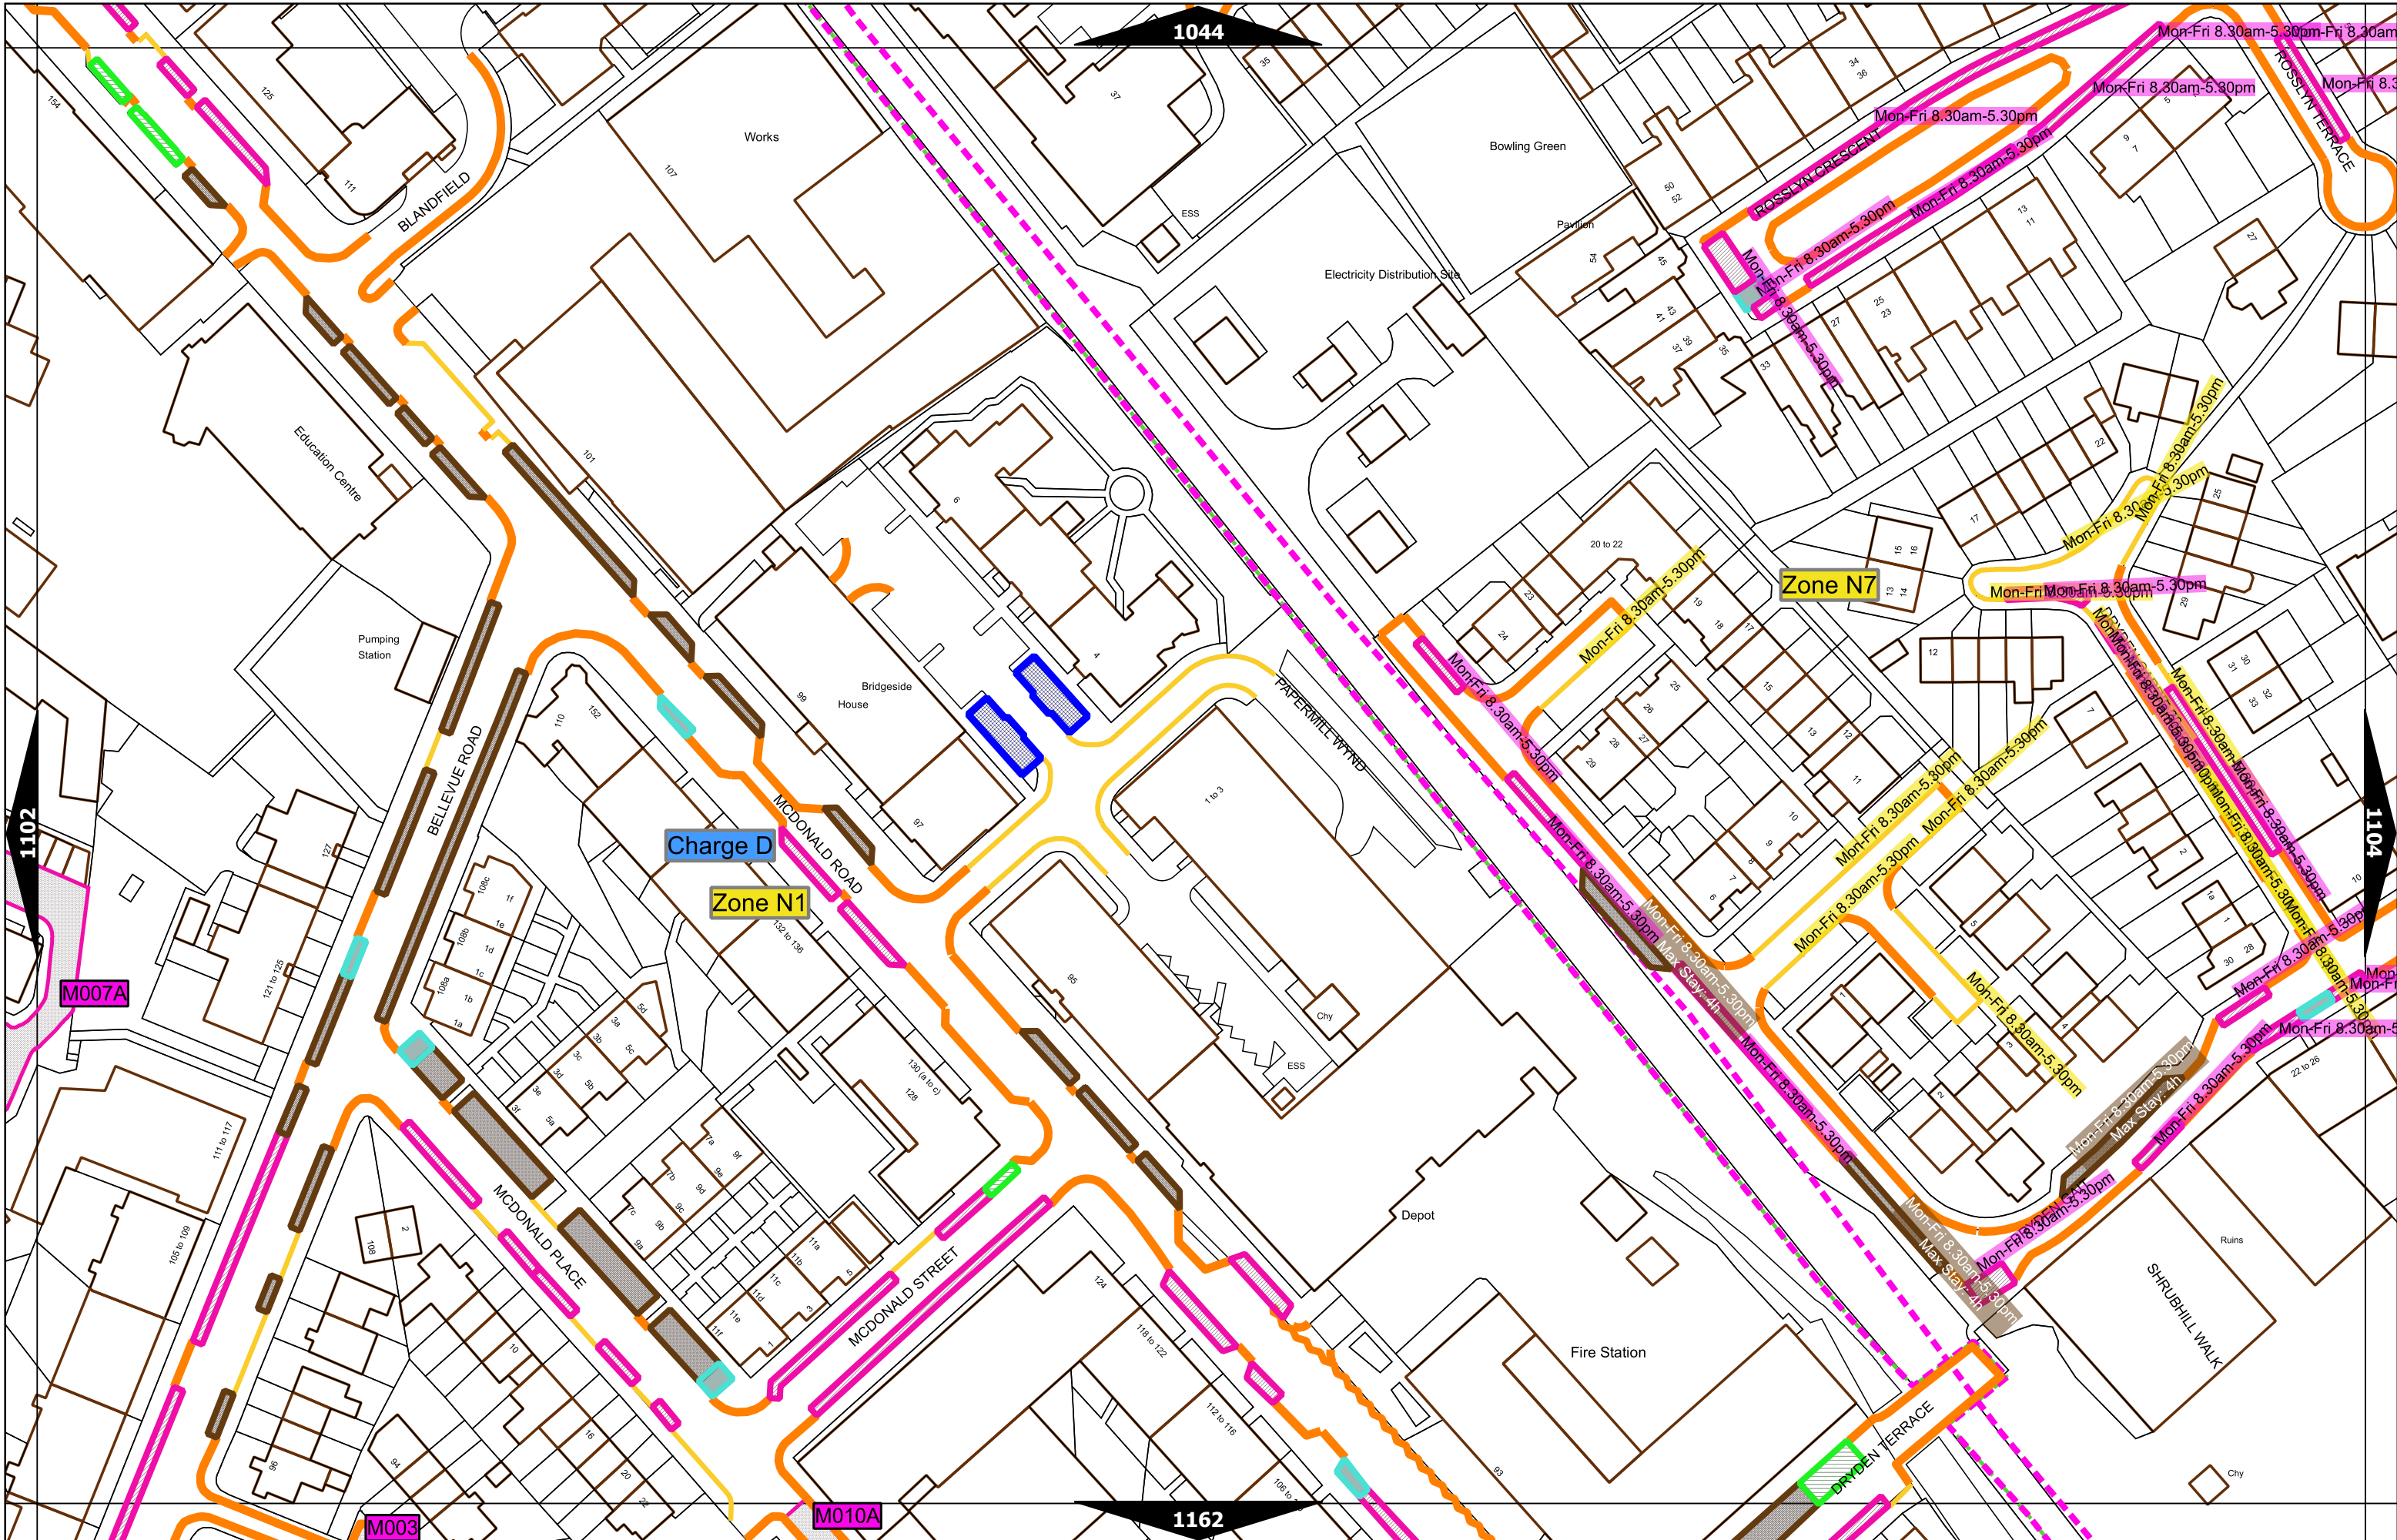

Scale at A3	1:1000
Print Date	31-May-2023
Map Tile	923
Revision	4
Status	PROPOSED

Scale at A3	1:1000
Print Date	31-May-2023
Map Tile	1041
Revision	3
Status	PROPOSED

Scale at A3	1:1000
Print Date	31-May-2023
Map Tile	1042
Revision	5
Status	PROPOSED

Scale at A3	1:1000
Print Date	31-May-2023
Map Tile	1102
Revision	5
Status	PROPOSED

Scale at A3	1:1000
Print Date	31-May-2023
Map Tile	1103
Revision	7
Status	PROPOSED

Scale at A3	1:1000
Print Date	31-May-2023
Map Tile	1161
Revision	7
Status	PROPOSED

Scale at A3	1:1000
Print Date	31-May-2023
Map Tile	1162
Revision	7
Status	PROPOSED