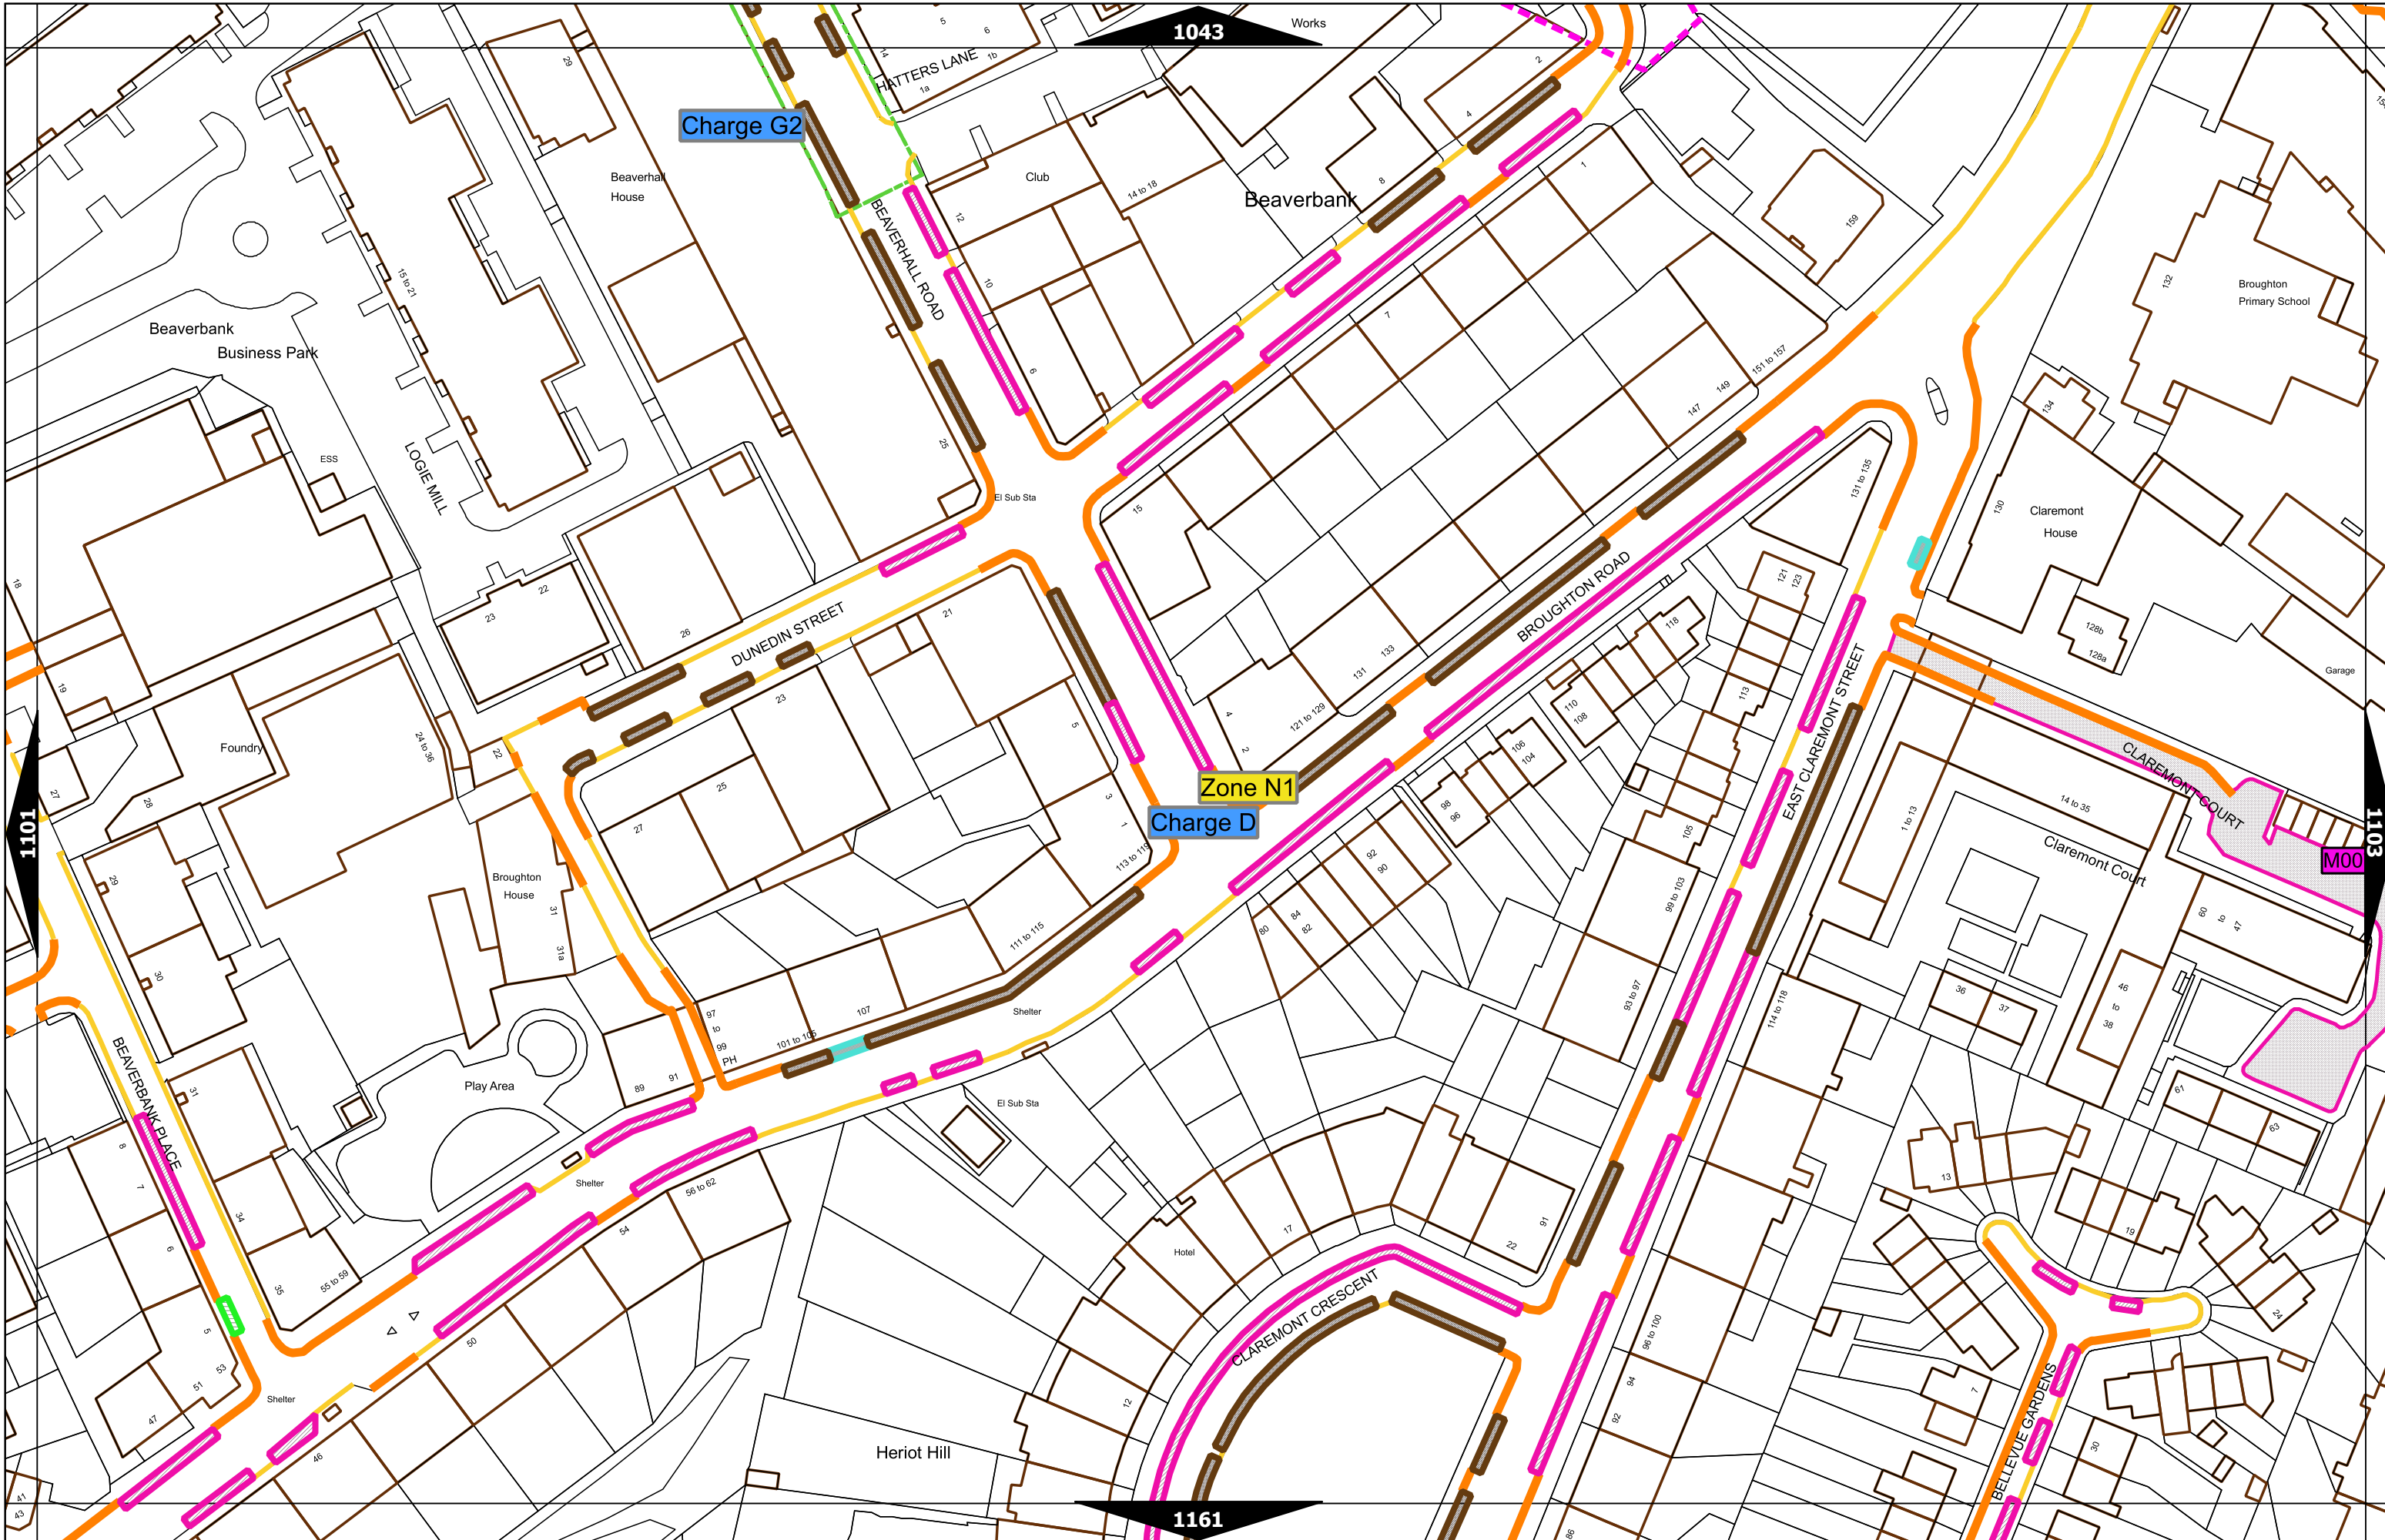

Scale at A3	1:1000
Print Date	31-May-2023
Map Tile	923
Revision	4
Status	PROPOSED

Scale at A3	1:1000
Print Date	31-May-2023
Map Tile	1041
Revision	3
Status	PROPOSED

Scale at A3	1:1000
Print Date	31-May-2023
Map Tile	1042
Revision	5
Status	PROPOSED

Scale at A3	1:1000
Print Date	31-May-2023
Map Tile	1102
Revision	5
Status	PROPOSED

Scale at A3	1:1000
Print Date	31-May-2023
Map Tile	1103
Revision	7
Status	PROPOSED

Scale at A3	1:1000
Print Date	31-May-2023
Map Tile	1161
Revision	7
Status	PROPOSED

Scale at A3	1:1000
Print Date	31-May-2023
Map Tile	1162
Revision	7
Status	PROPOSED