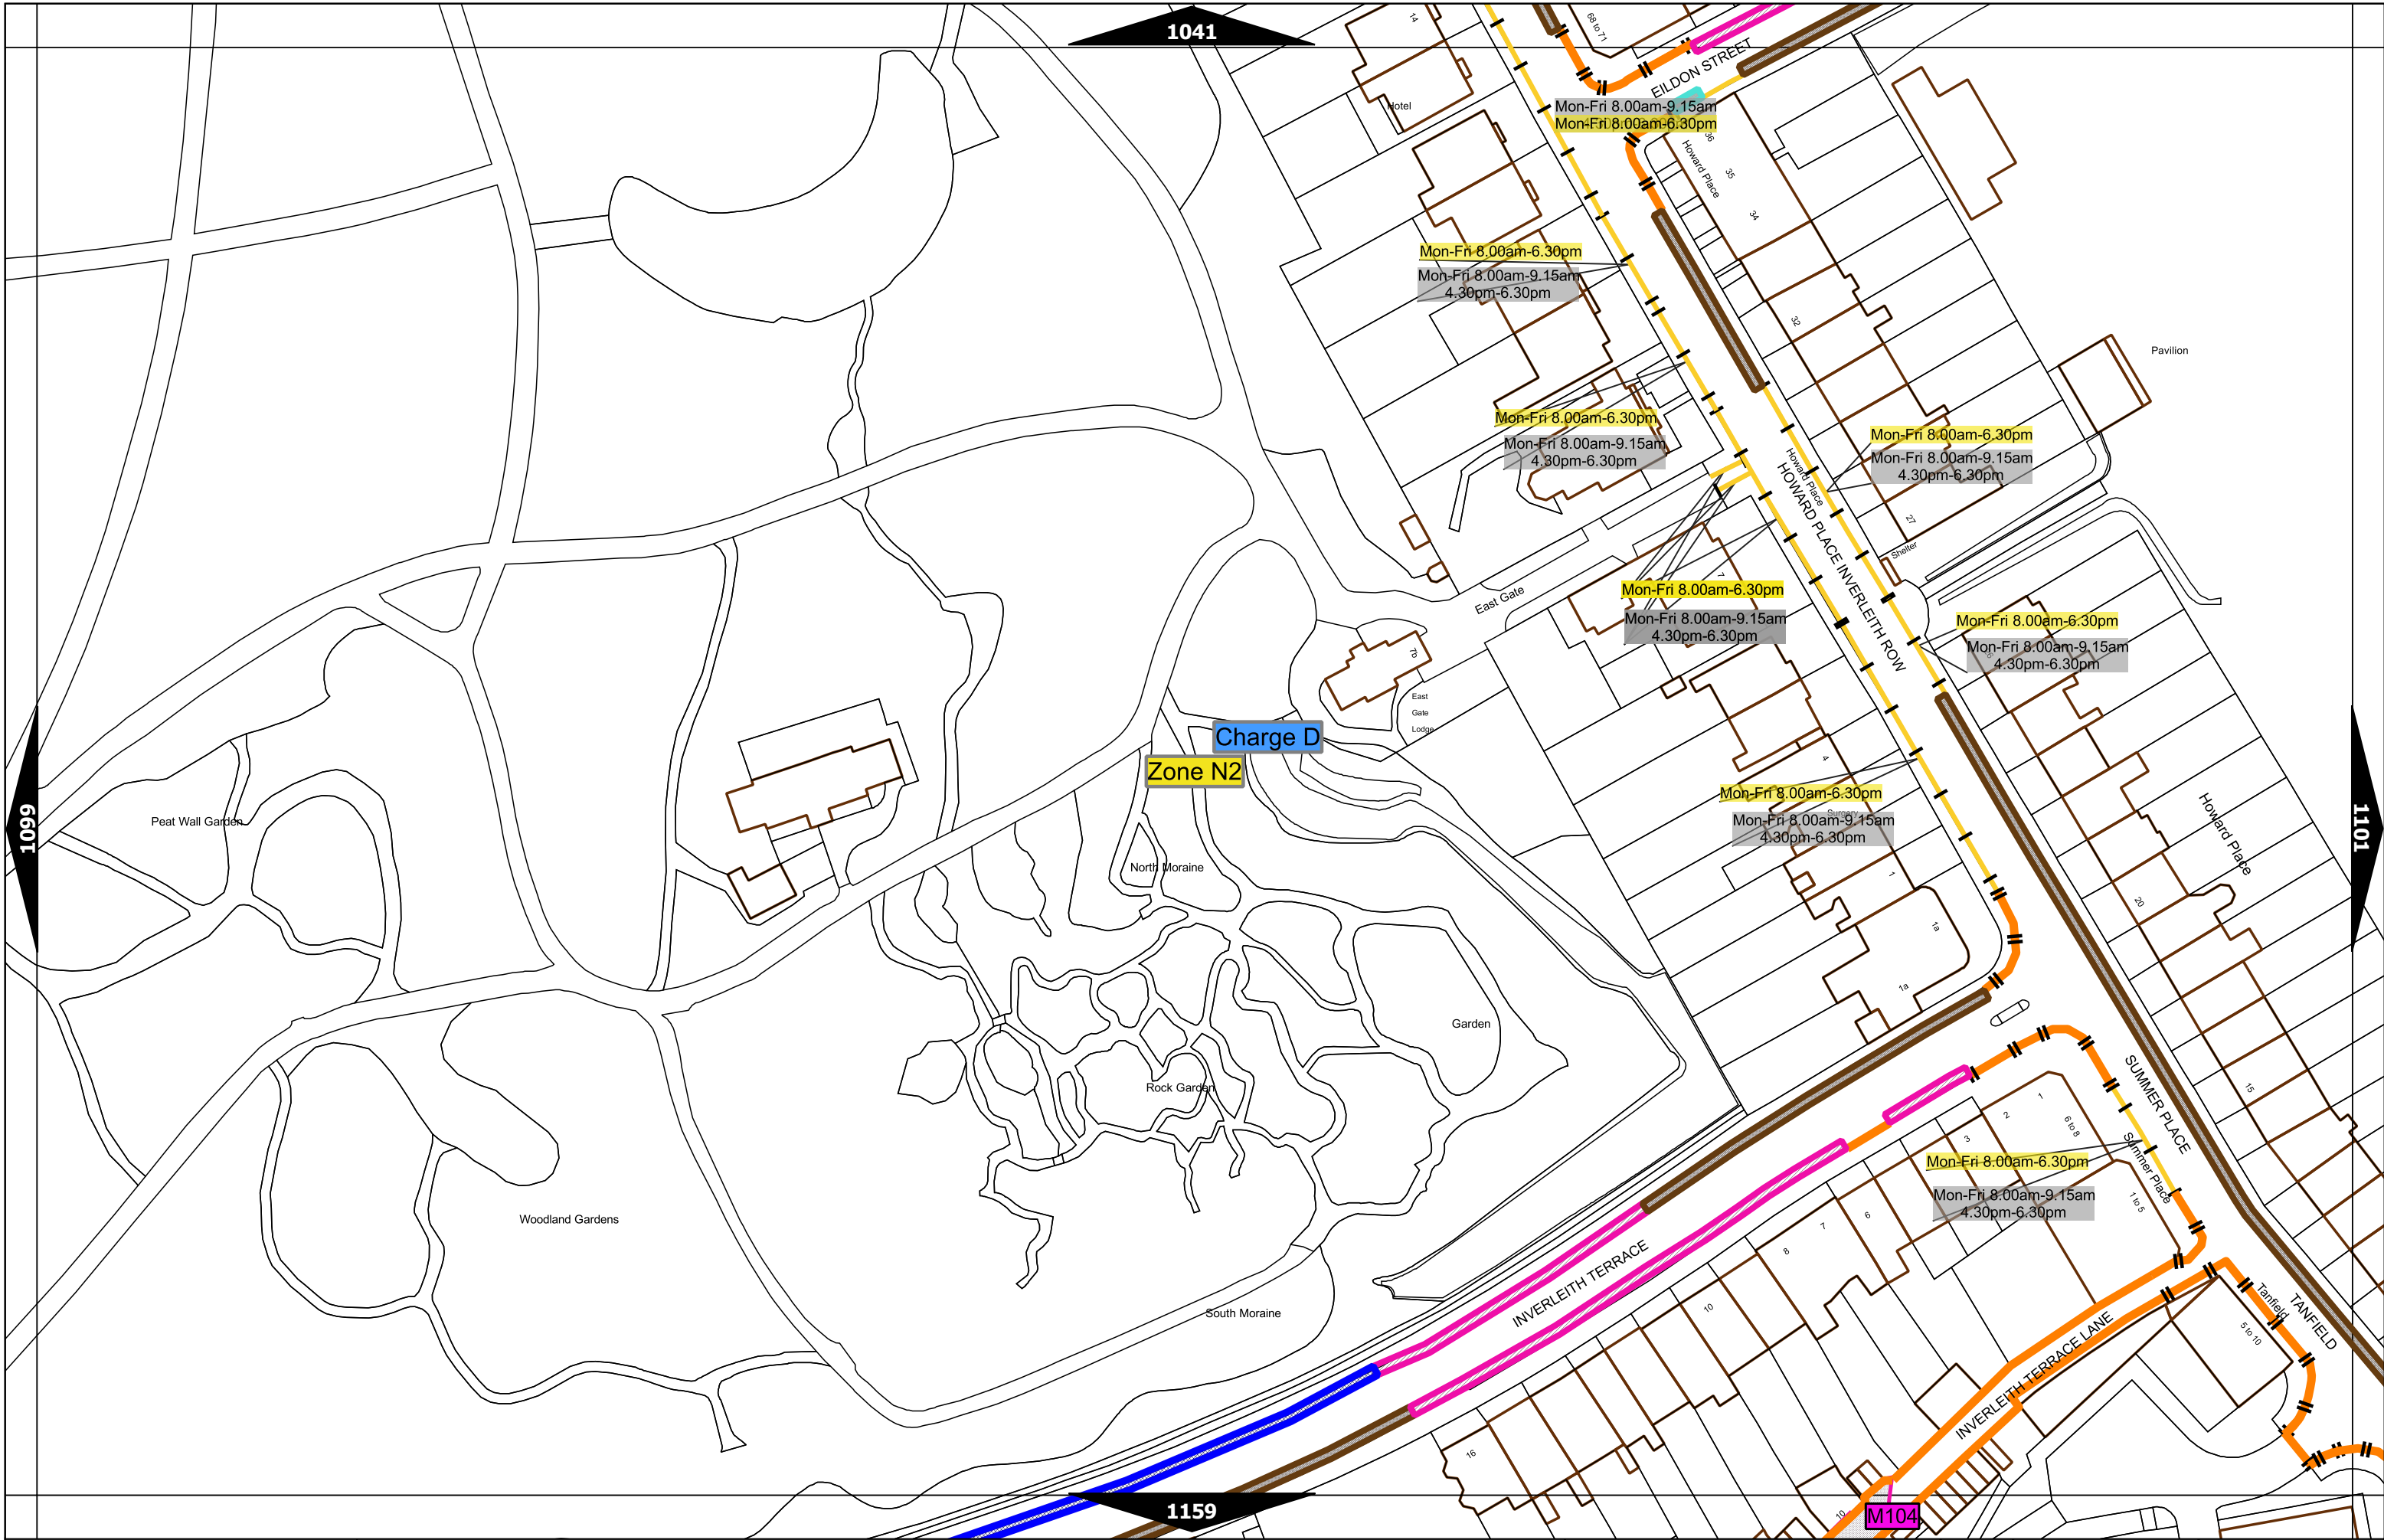

Scale at A3	1:1000
Print Date	31-May-2023
Map Tile	923
Revision	4
Status	PROPOSED

Scale at A3	1:1000
Print Date	31-May-2023
Map Tile	1041
Revision	3
Status	PROPOSED

Scale at A3	1:1000
Print Date	31-May-2023
Map Tile	1042
Revision	5
Status	PROPOSED

Scale at A3	1:1000
Print Date	31-May-2023
Map Tile	1102
Revision	5
Status	PROPOSED

Scale at A3	1:1000
Print Date	31-May-2023
Map Tile	1103
Revision	7
Status	PROPOSED

Scale at A3	1:1000
Print Date	31-May-2023
Map Tile	1161
Revision	7
Status	PROPOSED

Scale at A3	1:1000
Print Date	31-May-2023
Map Tile	1162
Revision	7
Status	PROPOSED