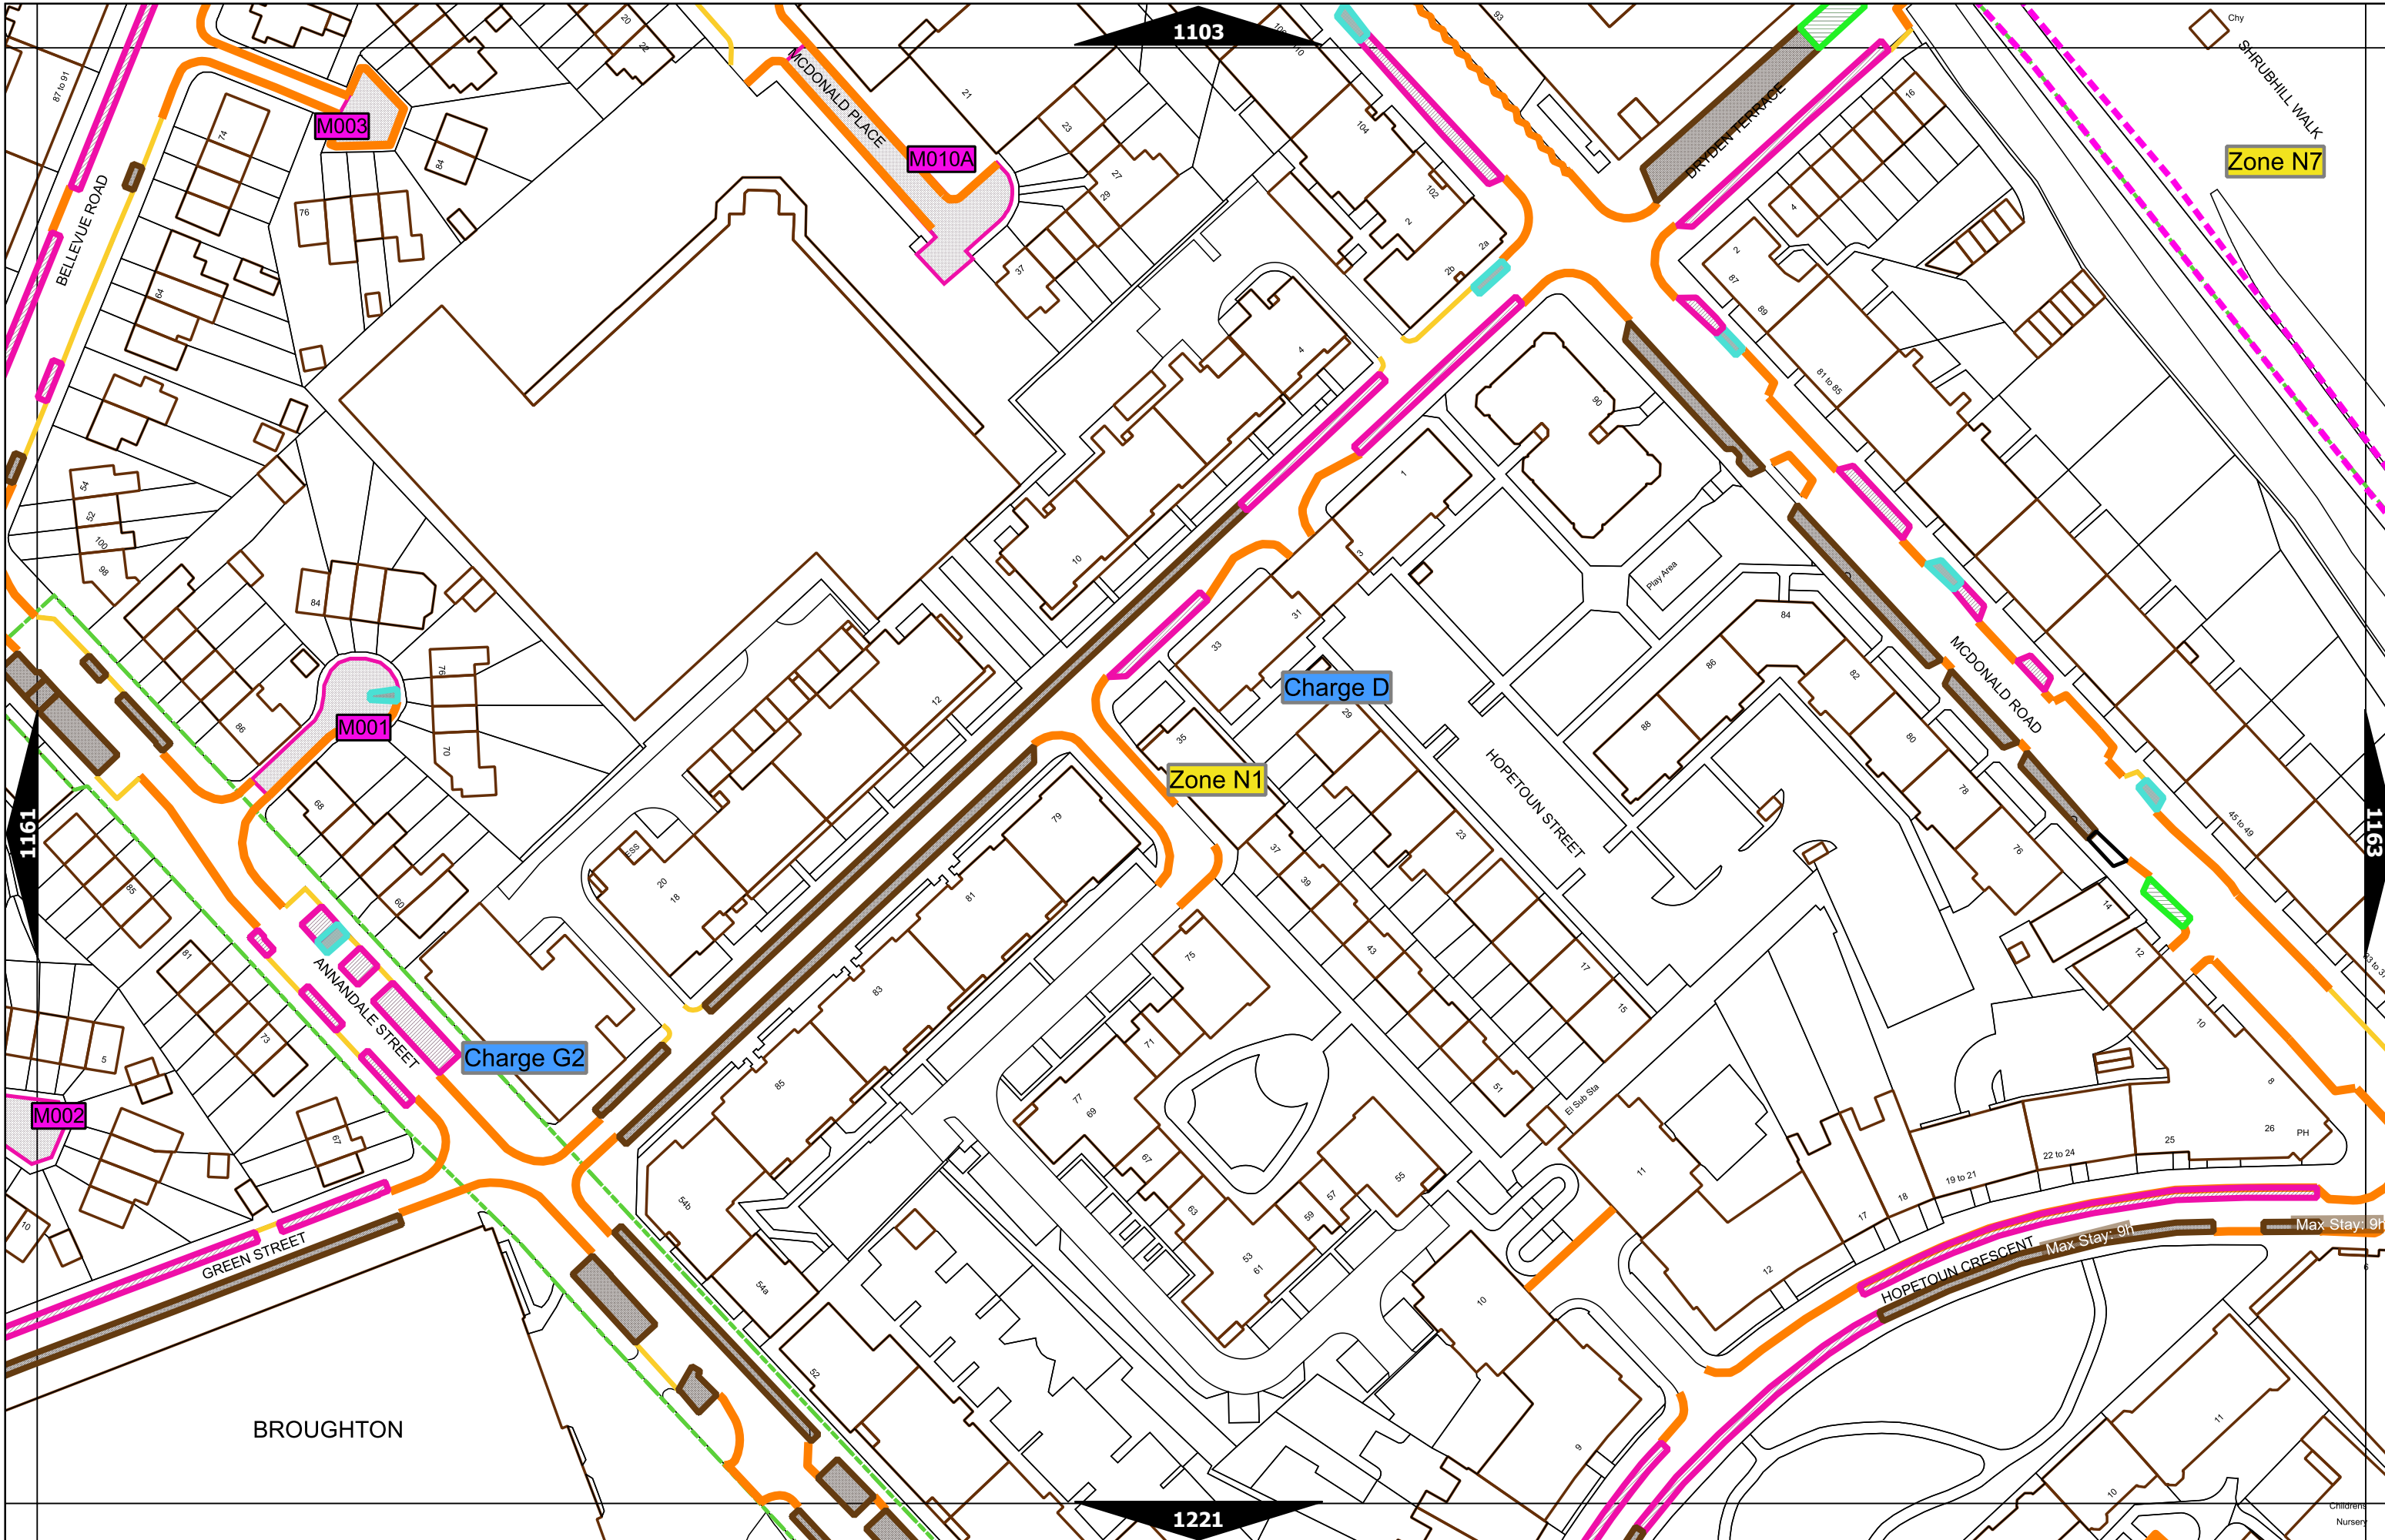

Scale at A3	1:1000
Print Date	31-May-2023
Map Tile	923
Revision	4
Status	PROPOSED

Scale at A3	1:1000
Print Date	31-May-2023
Map Tile	1041
Revision	3
Status	PROPOSED

Scale at A3	1:1000
Print Date	31-May-2023
Map Tile	1042
Revision	5
Status	PROPOSED

Scale at A3	1:1000
Print Date	31-May-2023
Map Tile	1102
Revision	5
Status	PROPOSED

Scale at A3	1:1000
Print Date	31-May-2023
Map Tile	1103
Revision	7
Status	PROPOSED

Scale at A3	1:1000
Print Date	31-May-2023
Map Tile	1161
Revision	7
Status	PROPOSED

Scale at A3	1:1000
Print Date	31-May-2023
Map Tile	1162
Revision	7
Status	PROPOSED