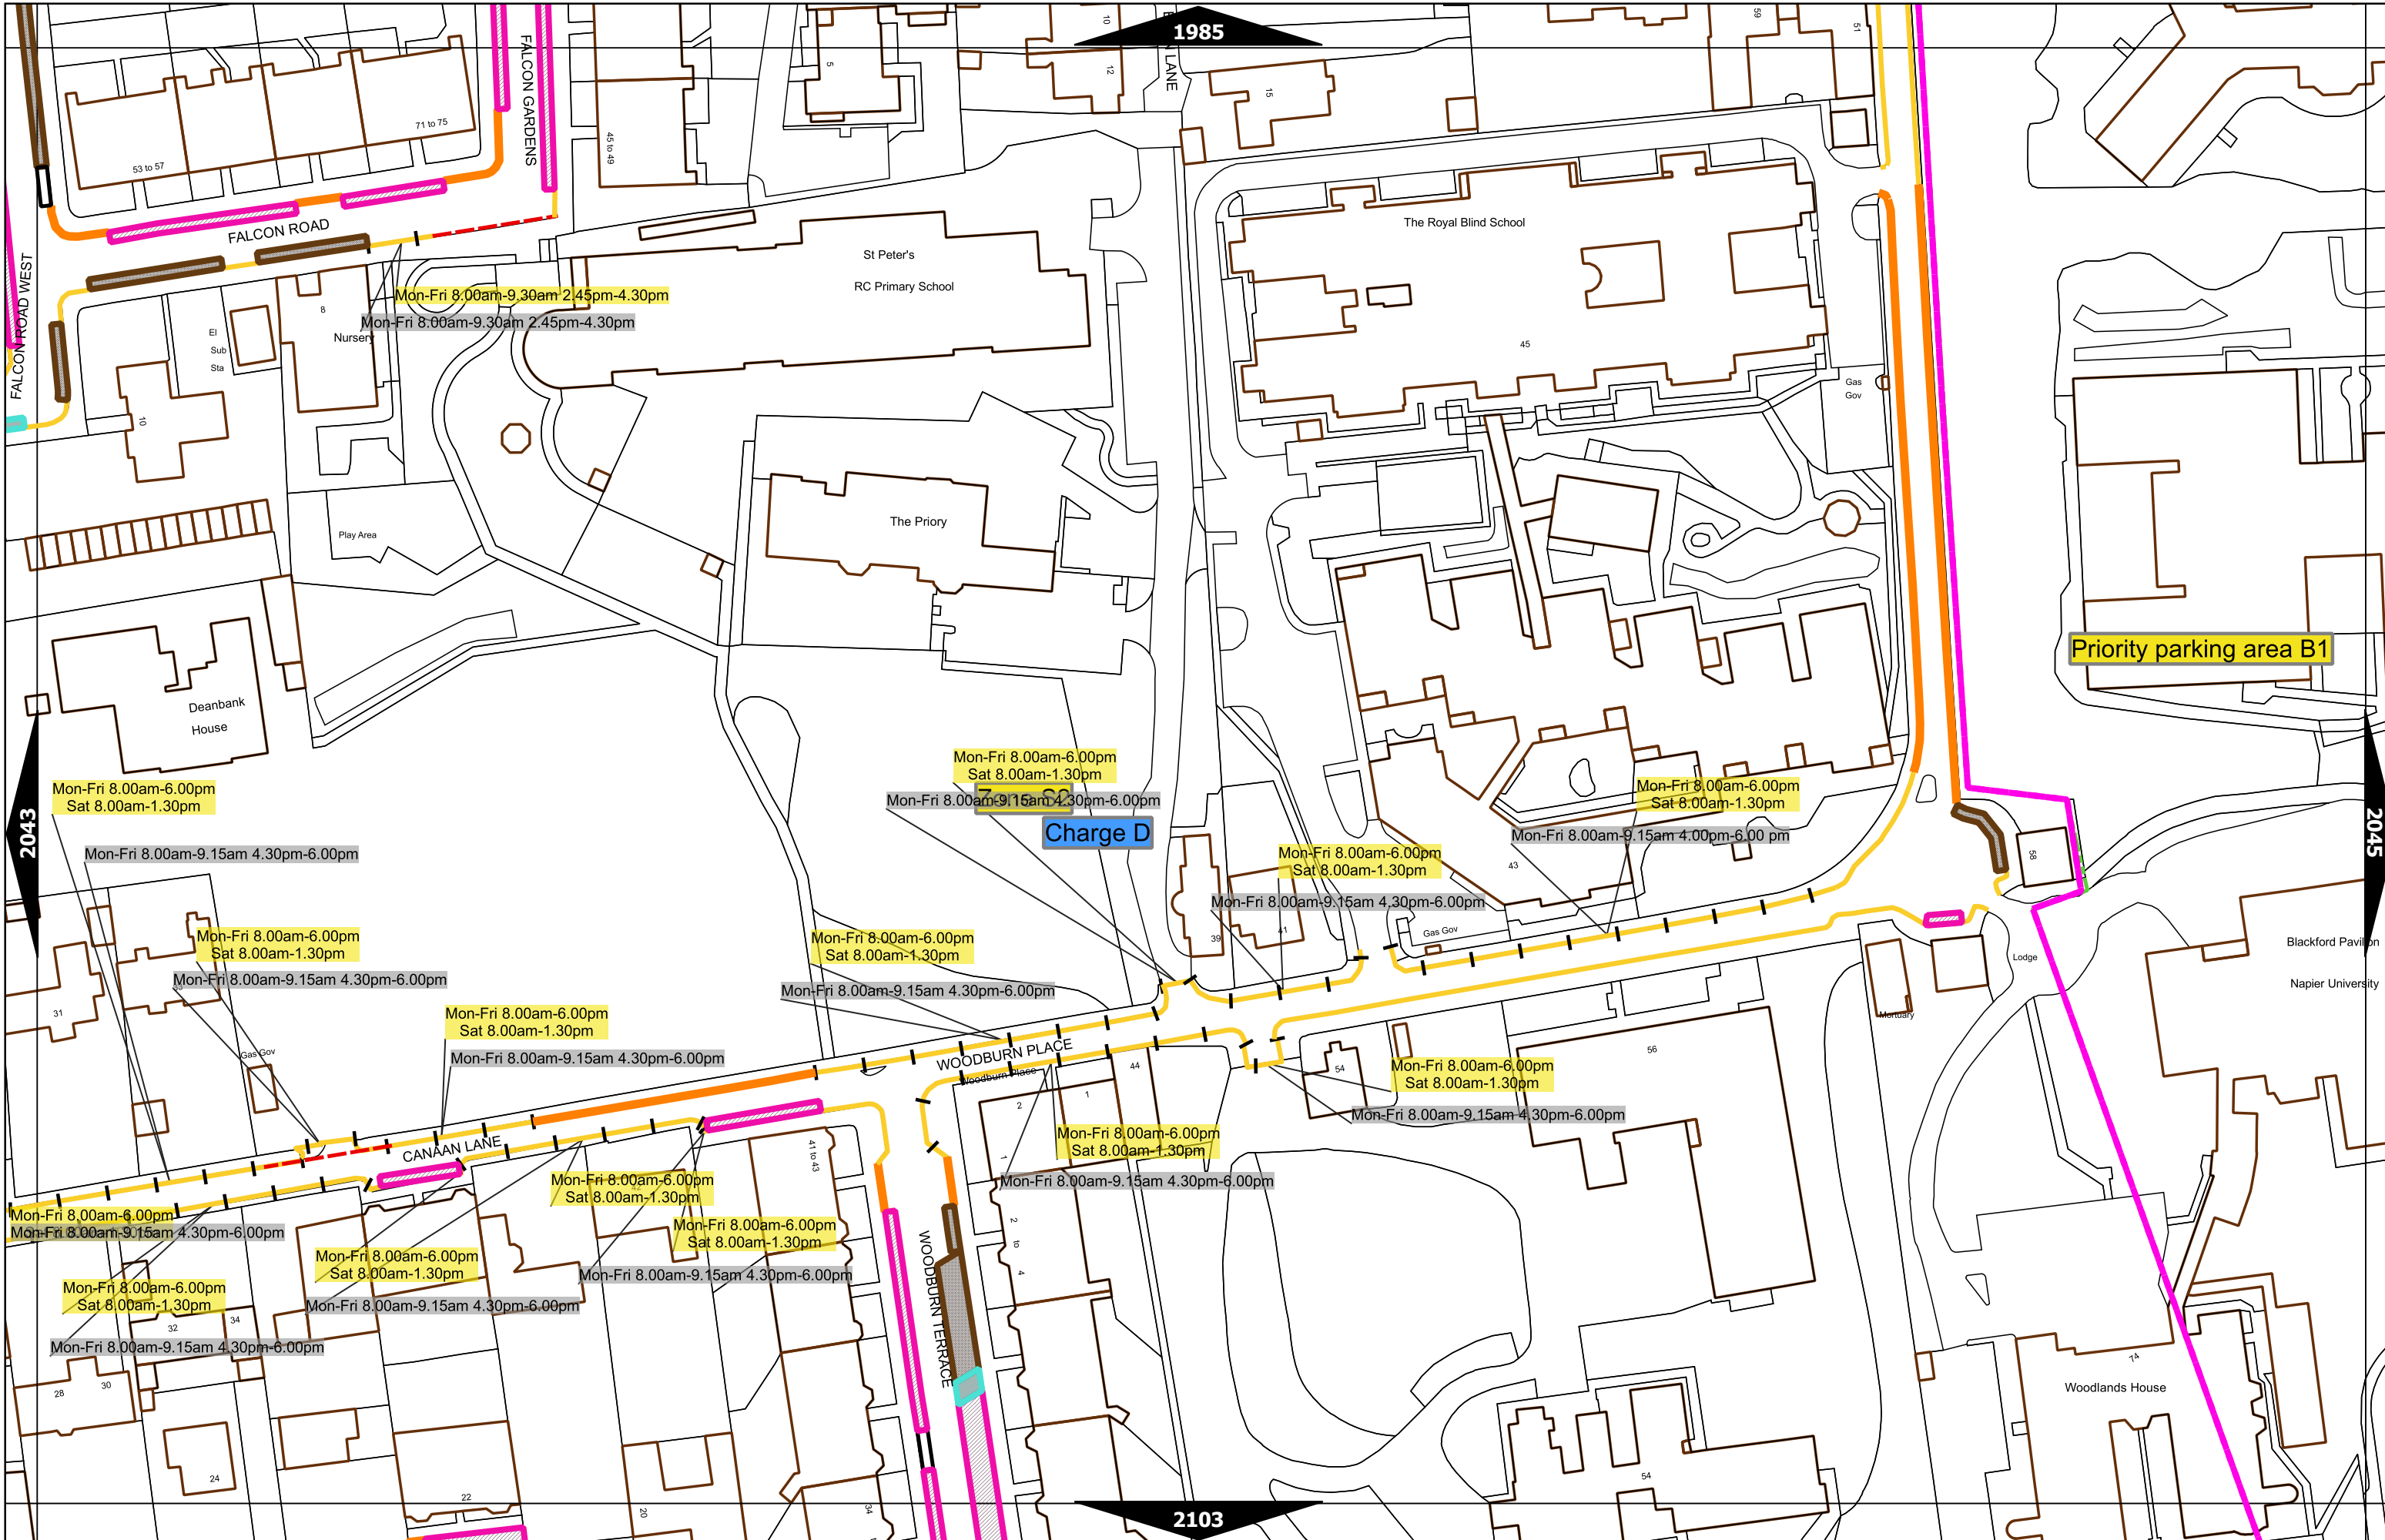

Scale at A3	1:1000
Print Date	31-May-2023
Map Tile	1869
Revision	6
Status	PROPOSED

Scale at A3	1:1000
Print Date	31-May-2023
Map Tile	1924
Revision	4
Status	PROPOSED

Scale at A3	1:1000
Print Date	31-May-2023
Map Tile	1927
Revision	6
Status	PROPOSED

Scale at A3	1:1000
Print Date	31-May-2023
Map Tile	1984
Revision	4
Status	PROPOSED

Scale at A3	1:1000
Print Date	31-May-2023
Map Tile	1985
Revision	5
Status	PROPOSED

Scale at A3	1:1000
Print Date	31-May-2023
Map Tile	2043
Revision	5
Status	PROPOSED

Scale at A3	1:1000
Print Date	31-May-2023
Map Tile	2044
Revision	4
Status	PROPOSED

Scale at A3	1:1000
Print Date	31-May-2023
Map Tile	2102
Revision	7
Status	PROPOSED

Scale at A3	1:1000
Print Date	31-May-2023
Map Tile	2103
Revision	4
Status	PROPOSED