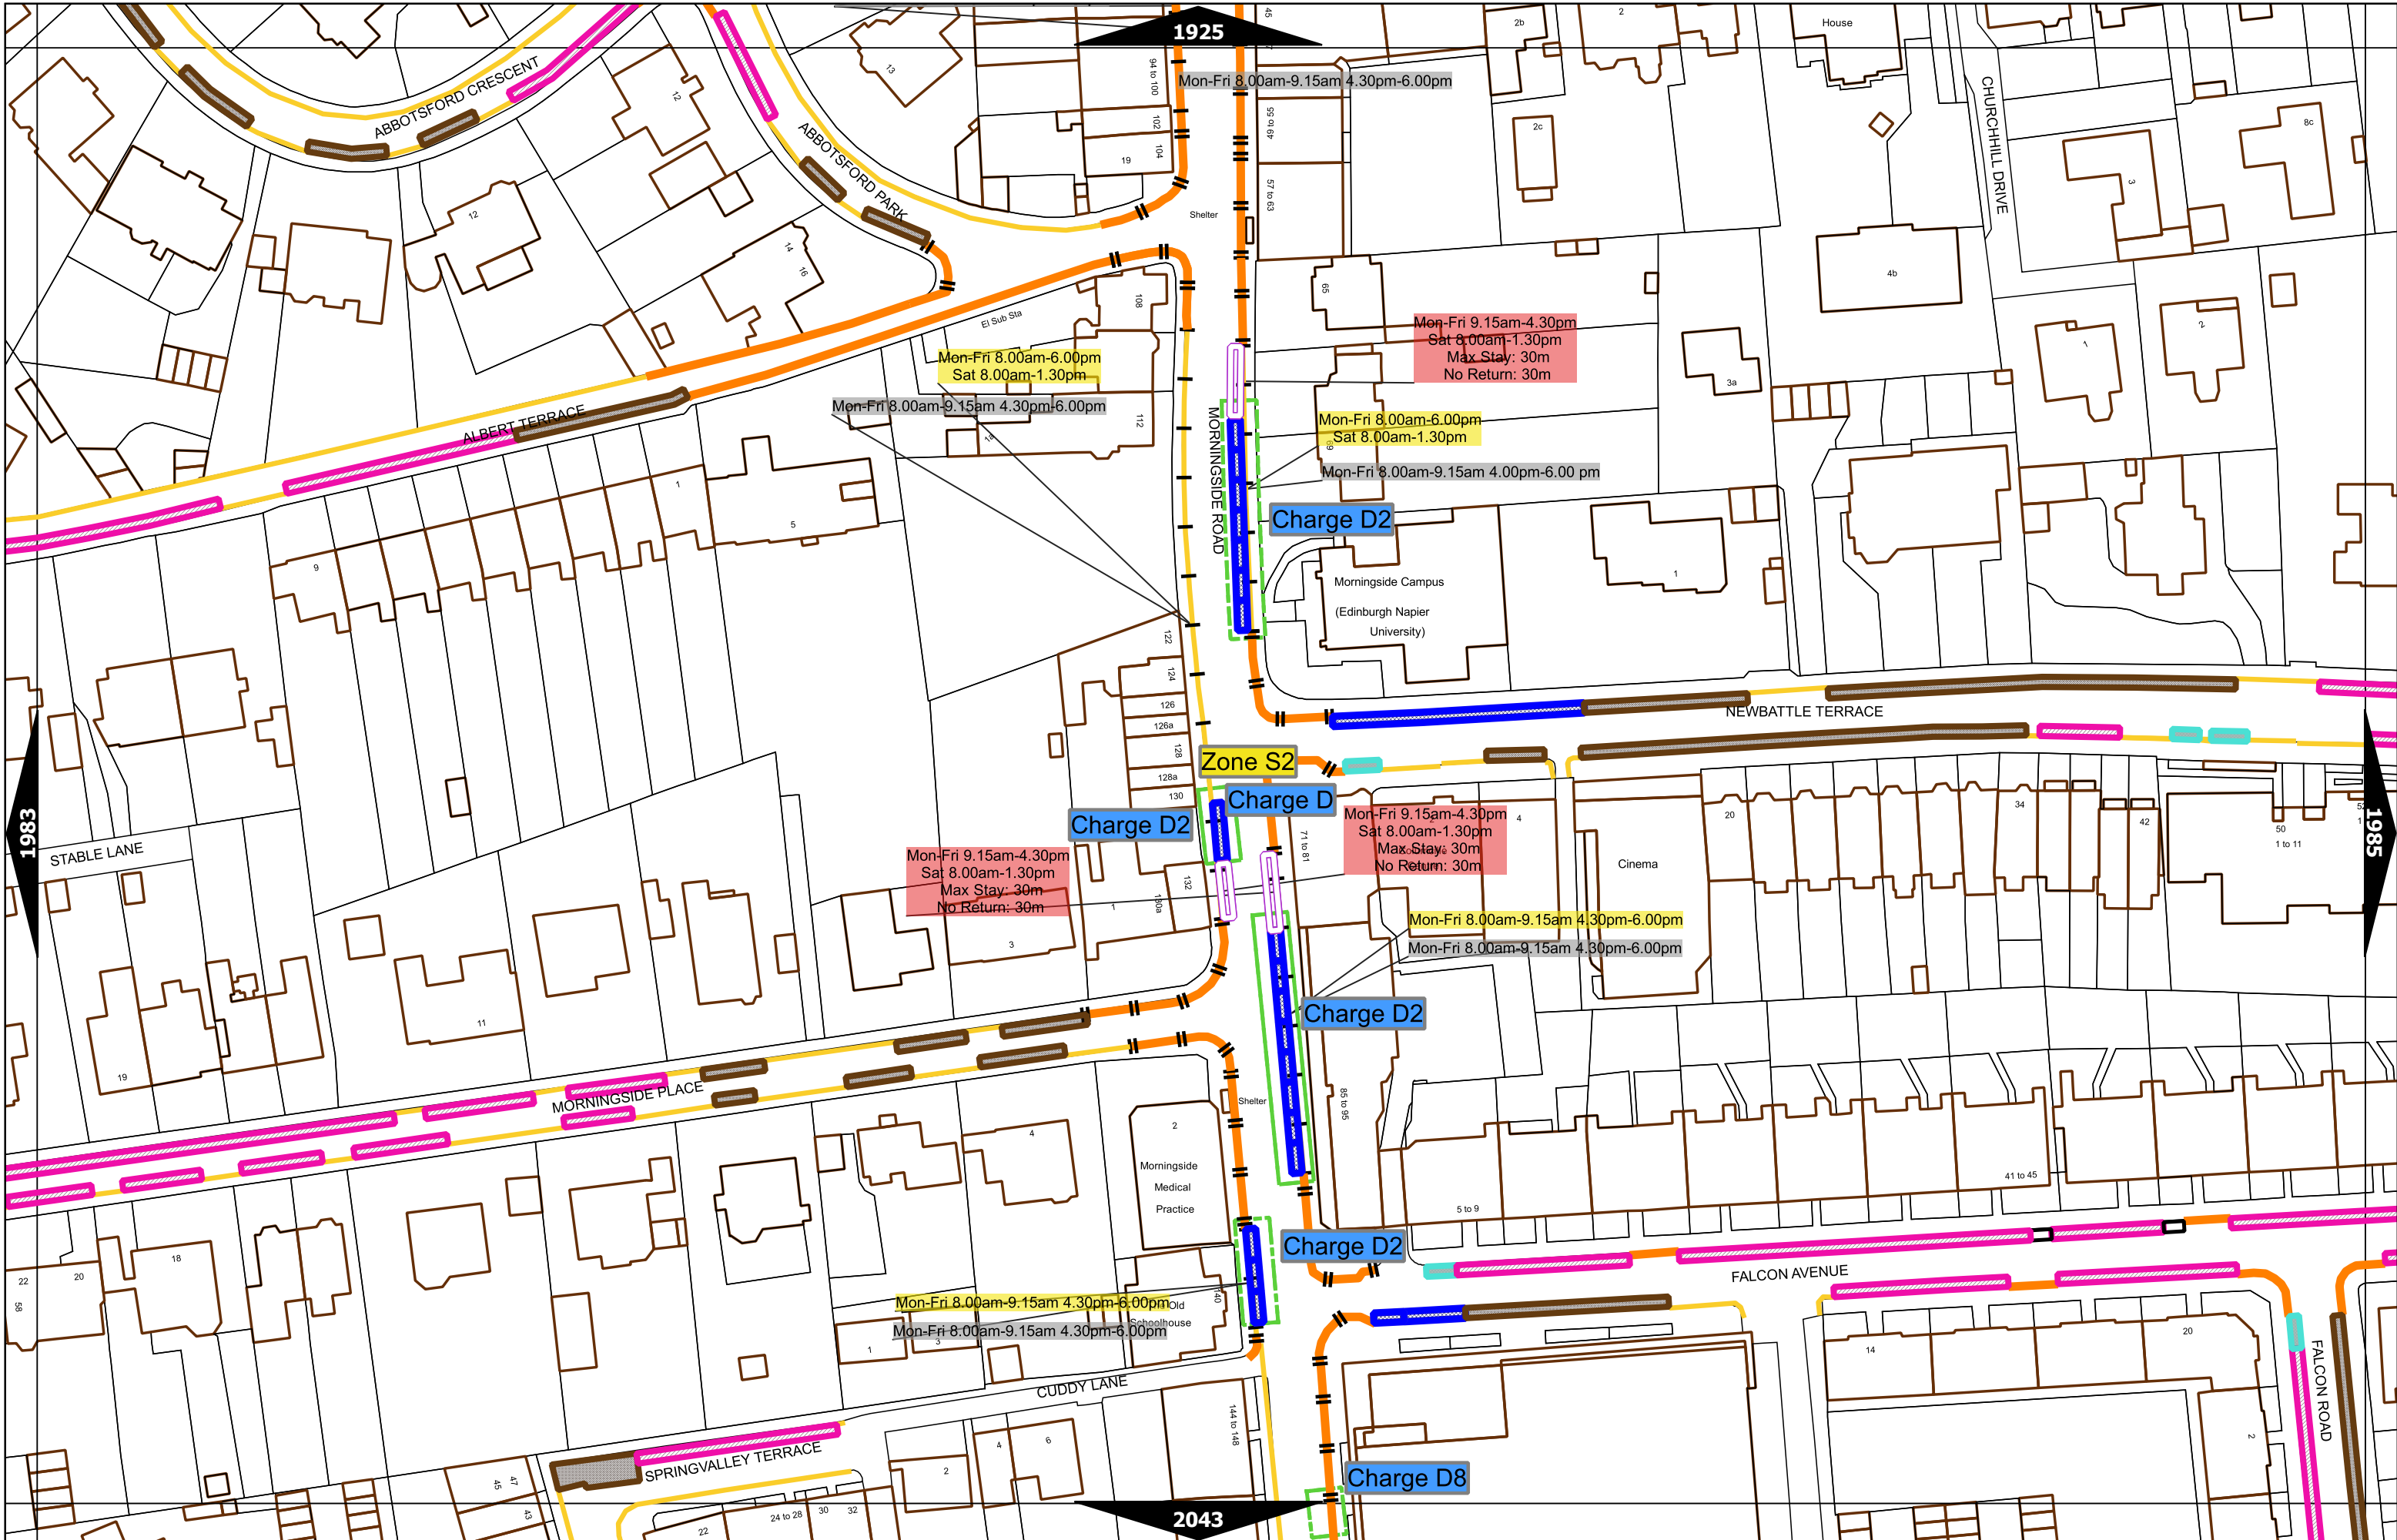

Scale at A3	1:1000
Print Date	31-May-2023
Map Tile	1865
Revision	3
Status	PROPOSED

Scale at A3	1:1000
Print Date	31-May-2023
Map Tile	1867
Revision	6
Status	PROPOSED

Scale at A3	1:1000
Print Date	31-May-2023
Map Tile	1868
Revision	6
Status	PROPOSED

Scale at A3	1:1000
Print Date	31-May-2023
Map Tile	1869
Revision	6
Status	PROPOSED

Scale at A3	1:1000
Print Date	31-May-2023
Map Tile	1924
Revision	4
Status	PROPOSED

Scale at A3	1:1000
Print Date	31-May-2023
Map Tile	1927
Revision	6
Status	PROPOSED

Scale at A3	1:1000
Print Date	31-May-2023
Map Tile	1984
Revision	4
Status	PROPOSED

Scale at A3	1:1000
Print Date	31-May-2023
Map Tile	1985
Revision	5
Status	PROPOSED

Scale at A3	1:1000
Print Date	31-May-2023
Map Tile	2043
Revision	5
Status	PROPOSED

Scale at A3	1:1000
Print Date	31-May-2023
Map Tile	2044
Revision	4
Status	PROPOSED

Scale at A3	1:1000
Print Date	31-May-2023
Map Tile	2102
Revision	7
Status	PROPOSED

Scale at A3	1:1000
Print Date	31-May-2023
Map Tile	2103
Revision	4
Status	PROPOSED