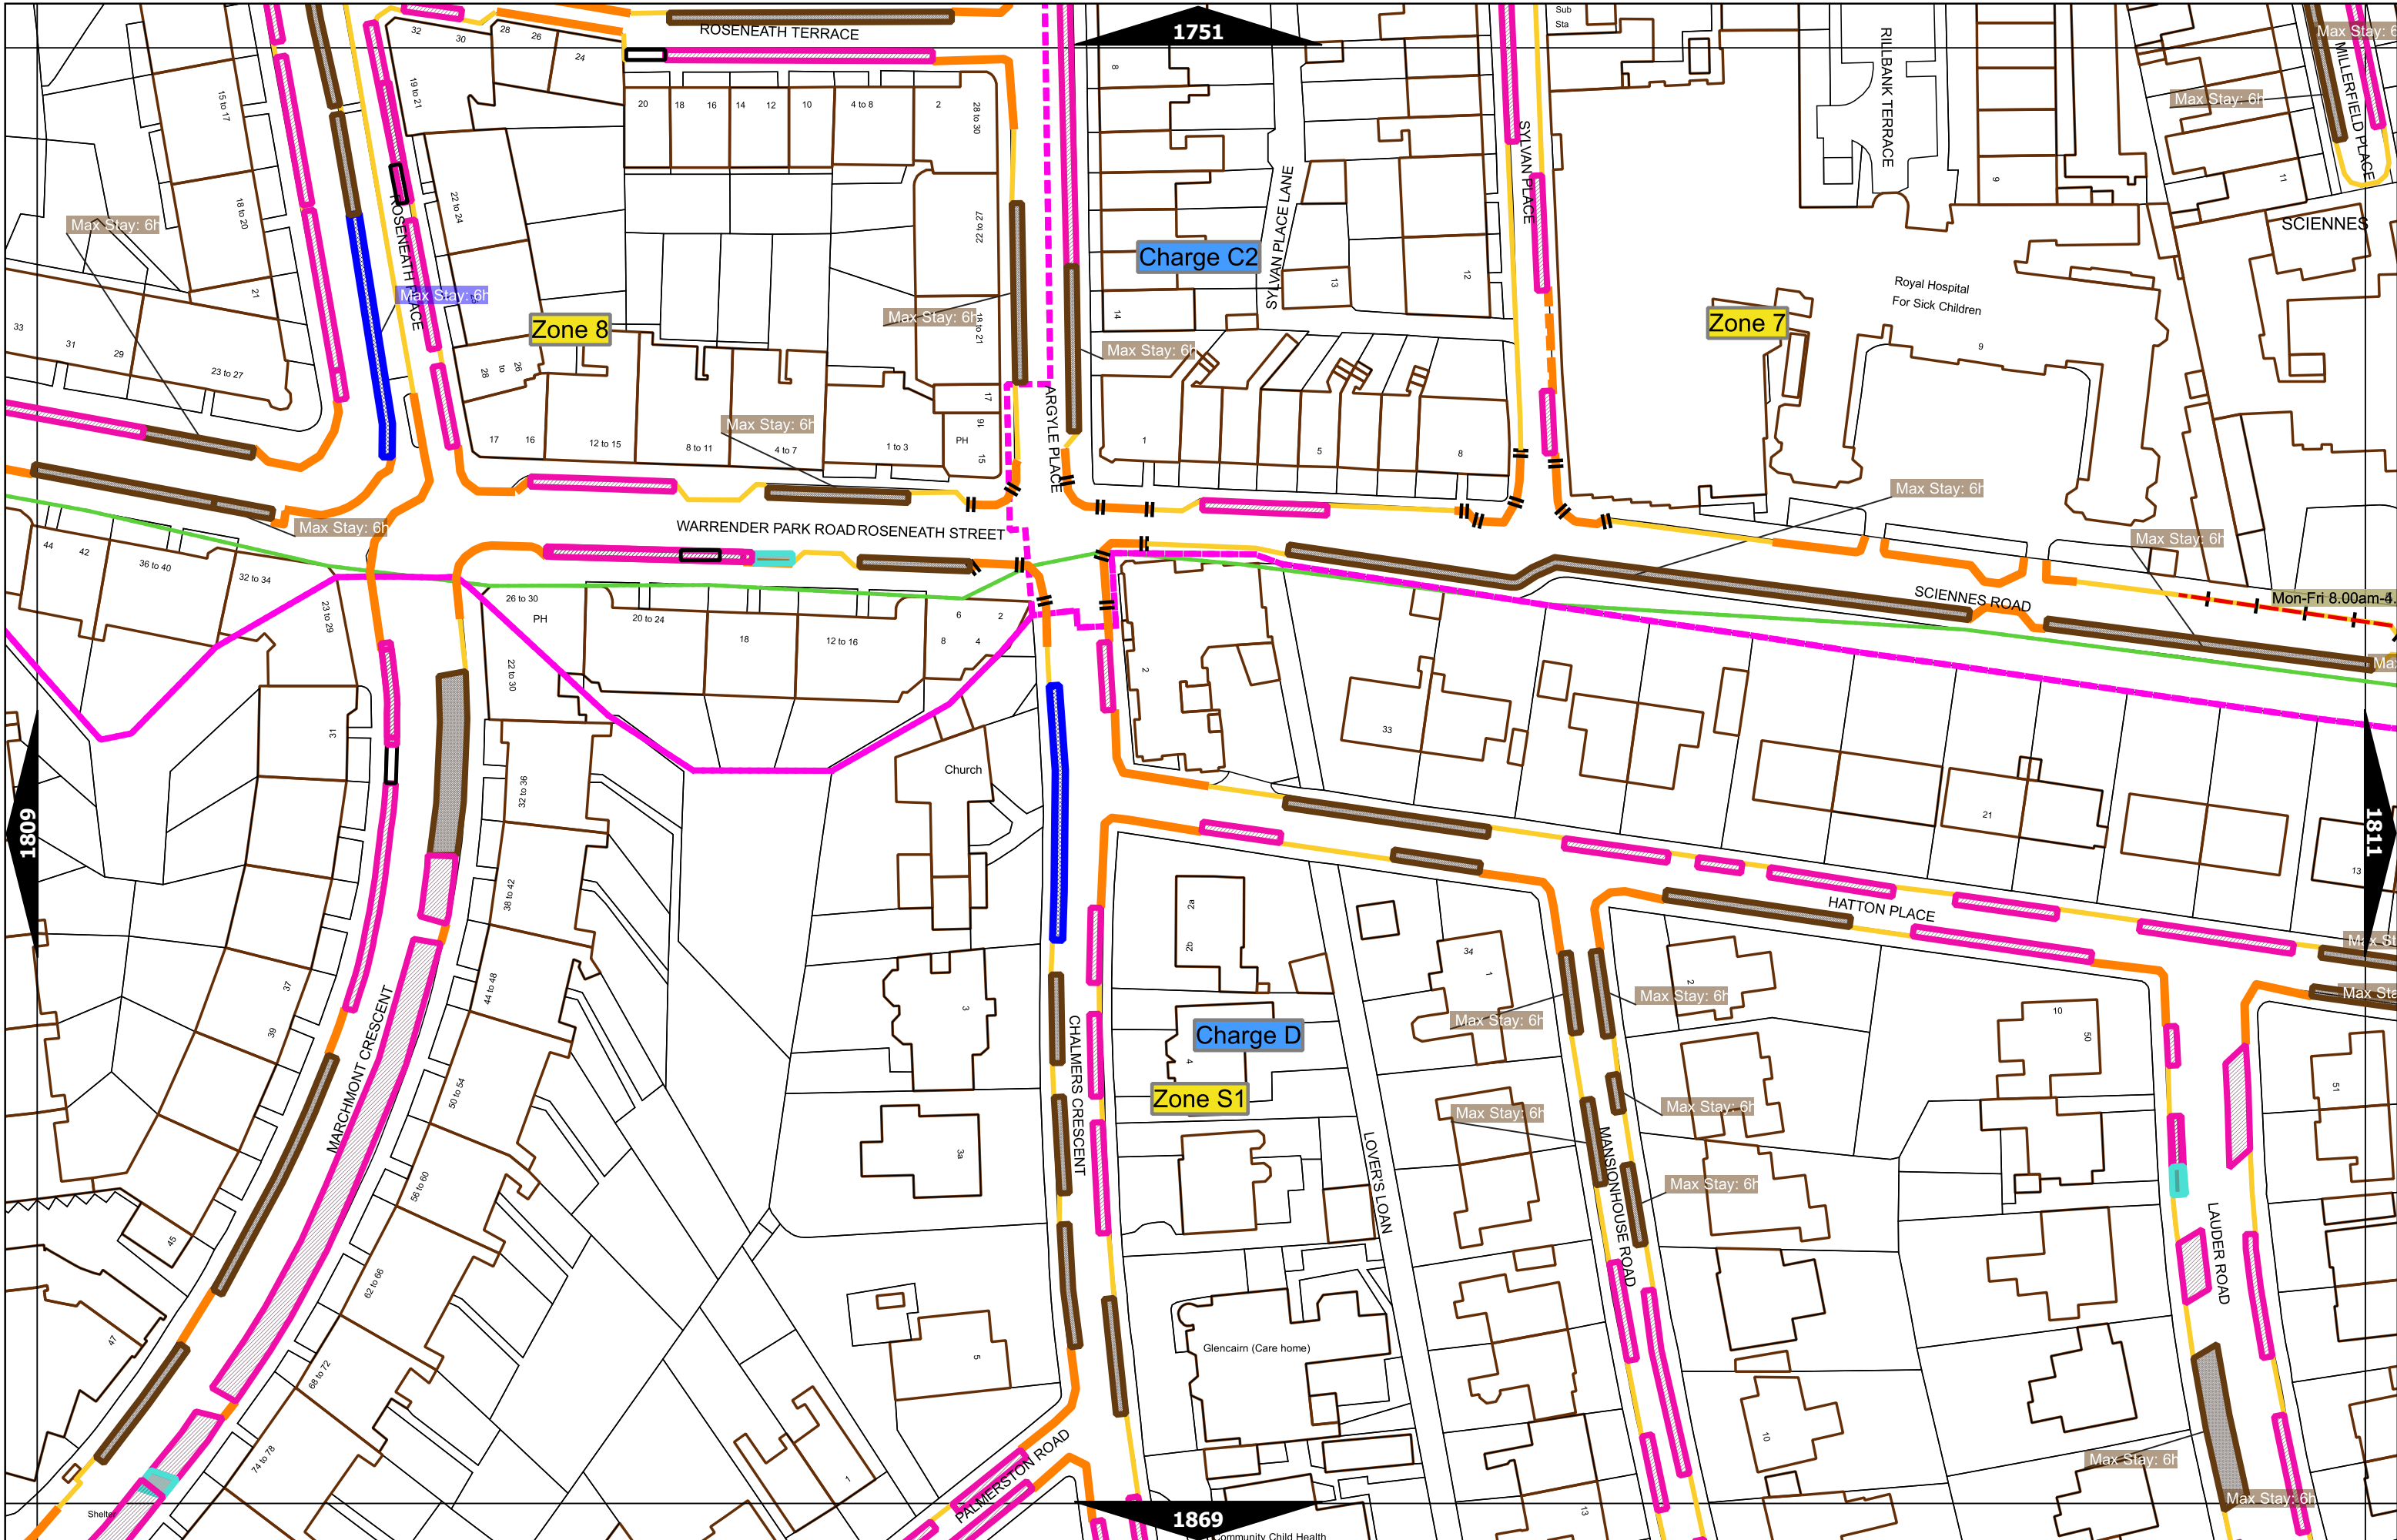

Scale at A3	1:1000
Print Date	31-May-2023
Map Tile	1809
Revision	6
Status	PROPOSED

Scale at A3	1:1000
Print Date	31-May-2023
Map Tile	1810
Revision	9
Status	PROPOSED

Scale at A3	1:1000
Print Date	31-May-2023
Map Tile	1864
Revision	6
Status	PROPOSED

Scale at A3	1:1000
Print Date	31-May-2023
Map Tile	1865
Revision	3
Status	PROPOSED

Scale at A3	1:1000
Print Date	31-May-2023
Map Tile	1867
Revision	6
Status	PROPOSED

Scale at A3	1:1000
Print Date	31-May-2023
Map Tile	1868
Revision	6
Status	PROPOSED

Scale at A3	1:1000
Print Date	31-May-2023
Map Tile	1869
Revision	6
Status	PROPOSED

Scale at A3	1:1000
Print Date	31-May-2023
Map Tile	1924
Revision	4
Status	PROPOSED

Scale at A3	1:1000
Print Date	31-May-2023
Map Tile	1927
Revision	6
Status	PROPOSED

Scale at A3	1:1000
Print Date	31-May-2023
Map Tile	2044
Revision	4
Status	PROPOSED

Scale at A3	1:1000
Print Date	31-May-2023
Map Tile	2102
Revision	7
Status	PROPOSED

Scale at A3	1:1000
Print Date	31-May-2023
Map Tile	2103
Revision	4
Status	PROPOSED