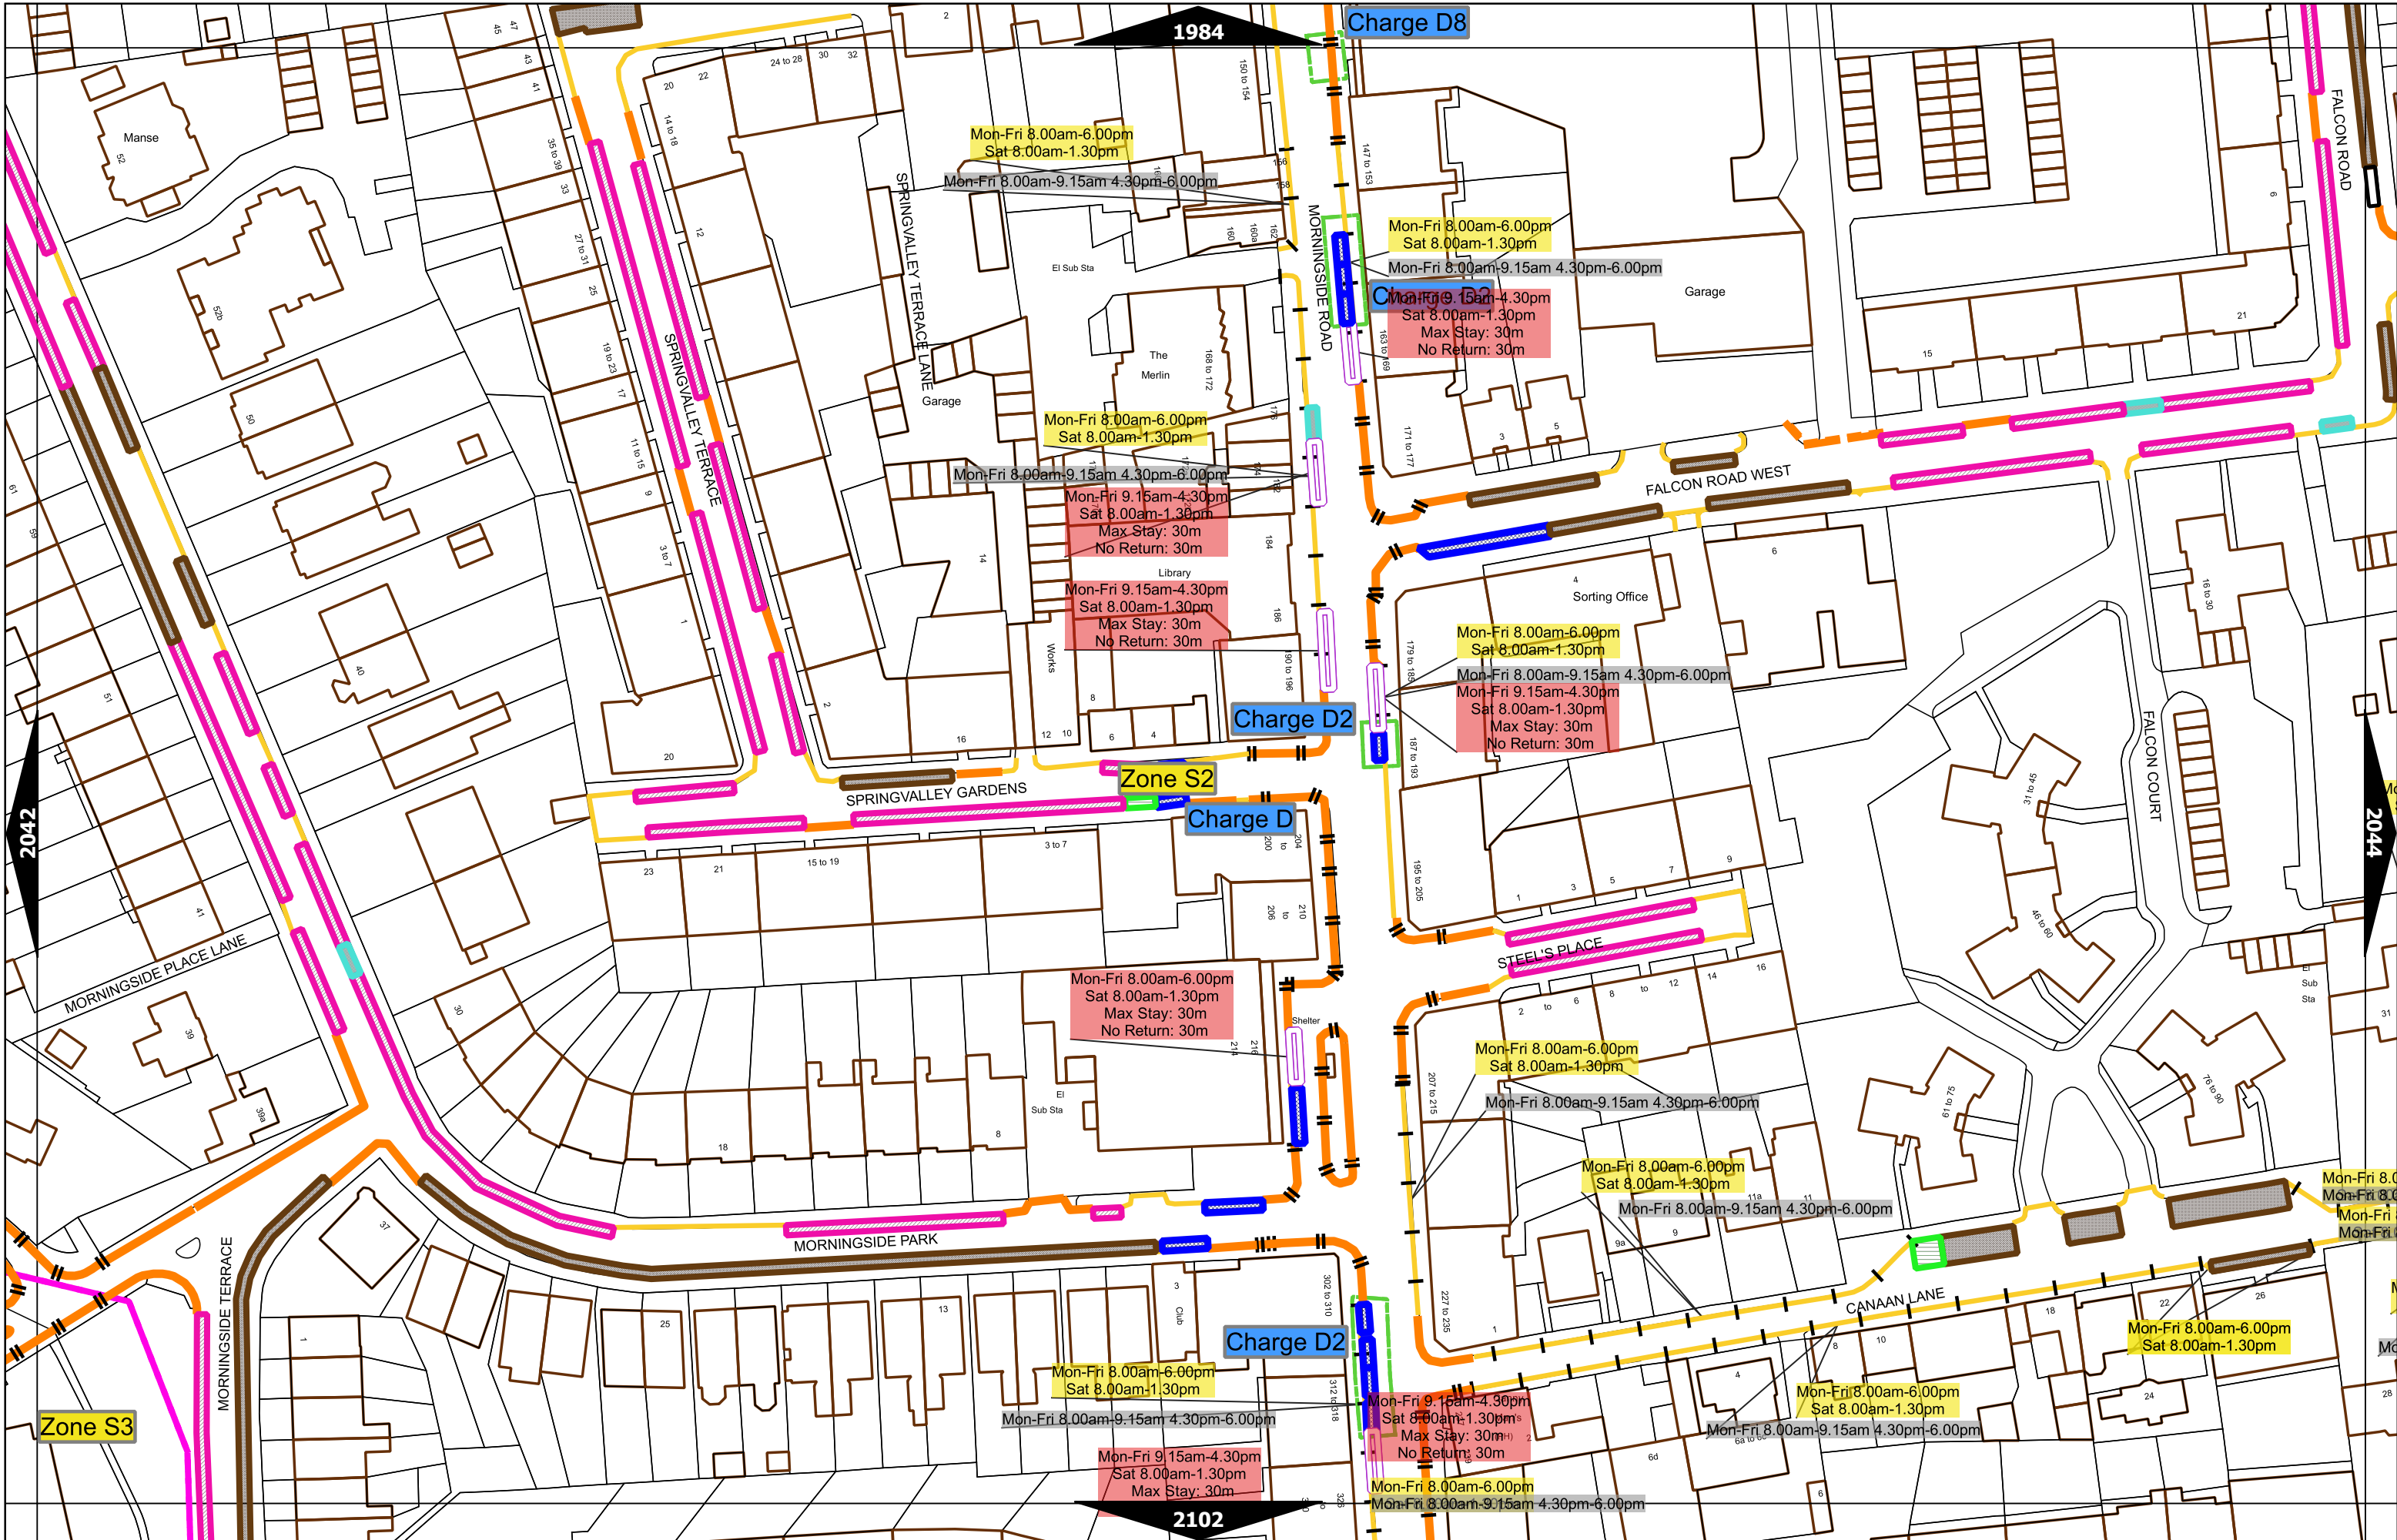

Scale at A3	1:1000
Print Date	31-May-2023
Map Tile	1869
Revision	6
Status	PROPOSED

Scale at A3	1:1000
Print Date	31-May-2023
Map Tile	1924
Revision	4
Status	PROPOSED

Scale at A3	1:1000
Print Date	31-May-2023
Map Tile	1927
Revision	6
Status	PROPOSED

Scale at A3	1:1000
Print Date	31-May-2023
Map Tile	1984
Revision	4
Status	PROPOSED

Scale at A3	1:1000
Print Date	31-May-2023
Map Tile	1985
Revision	5
Status	PROPOSED

Scale at A3	1:1000
Print Date	31-May-2023
Map Tile	2043
Revision	5
Status	PROPOSED

Scale at A3	1:1000
Print Date	31-May-2023
Map Tile	2044
Revision	4
Status	PROPOSED

Scale at A3	1:1000
Print Date	31-May-2023
Map Tile	2102
Revision	7
Status	PROPOSED

Scale at A3	1:1000
Print Date	31-May-2023
Map Tile	2103
Revision	4
Status	PROPOSED