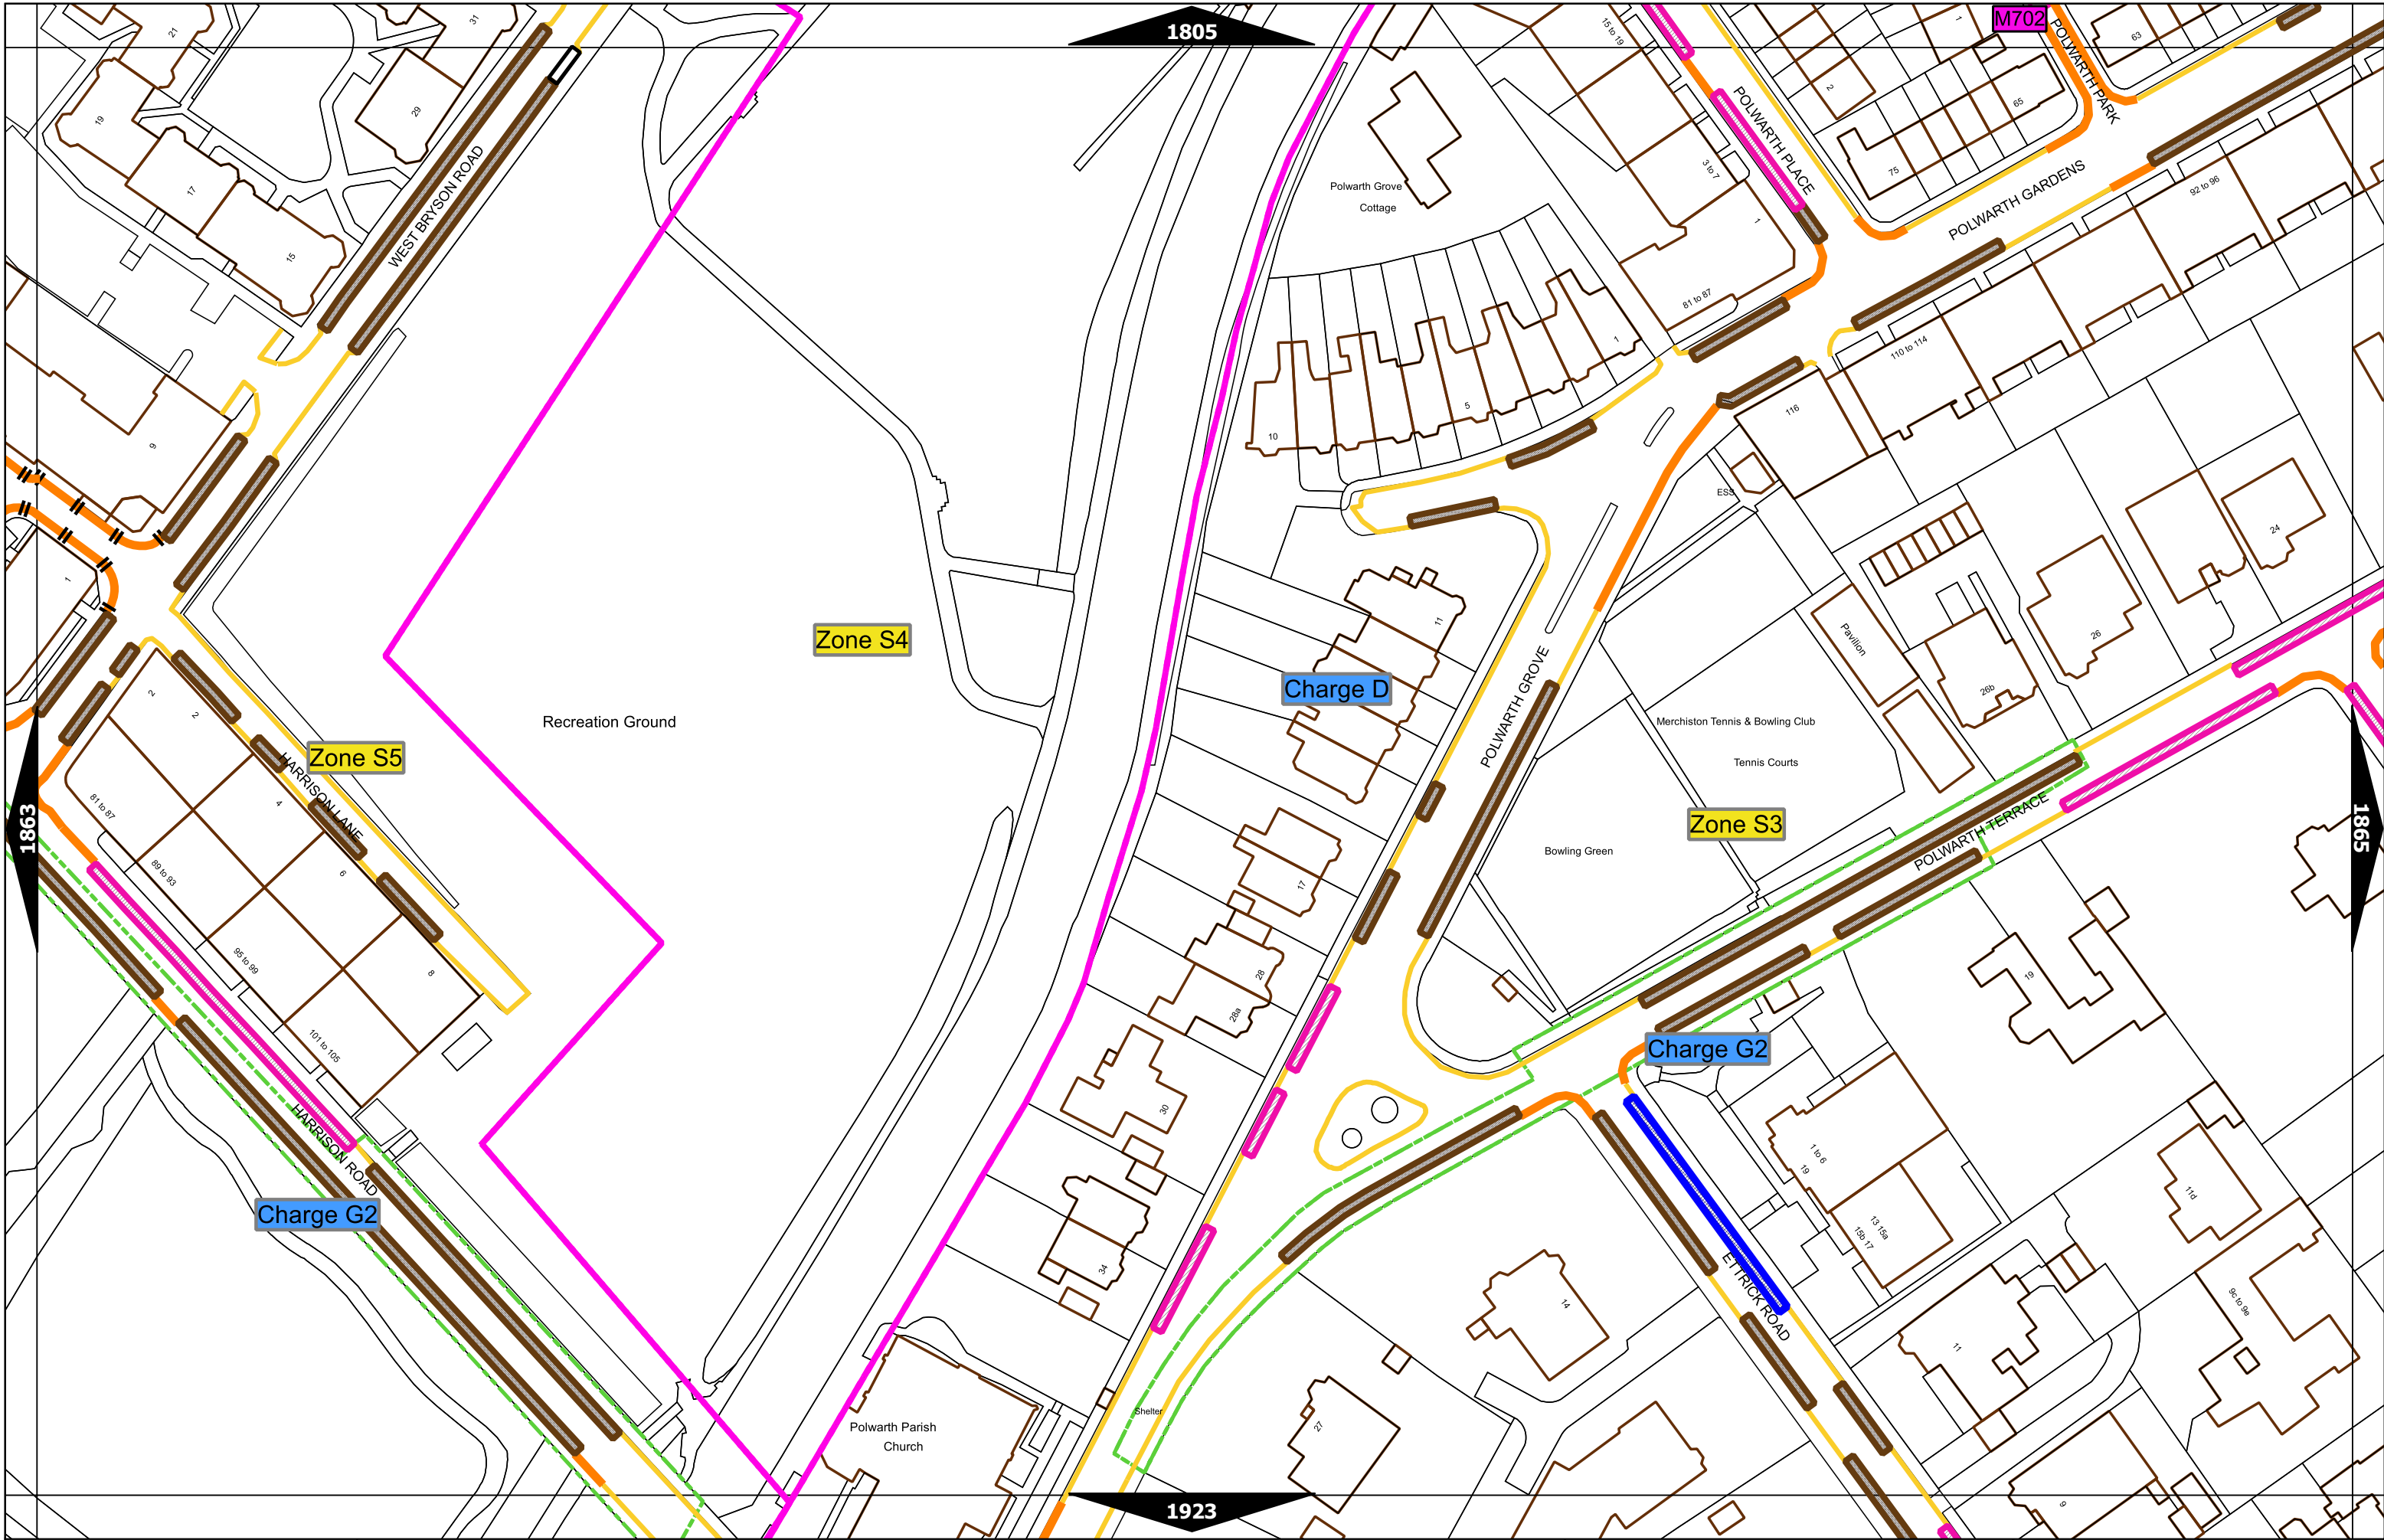

Scale at A3	1:1000
Print Date	31-May-2023
Map Tile	1809
Revision	6
Status	PROPOSED

Scale at A3	1:1000
Print Date	31-May-2023
Map Tile	1810
Revision	9
Status	PROPOSED

Scale at A3	1:1000
Print Date	31-May-2023
Map Tile	1864
Revision	6
Status	PROPOSED

Scale at A3	1:1000
Print Date	31-May-2023
Map Tile	1865
Revision	3
Status	PROPOSED

Scale at A3	1:1000
Print Date	31-May-2023
Map Tile	1867
Revision	6
Status	PROPOSED

Scale at A3	1:1000
Print Date	31-May-2023
Map Tile	1868
Revision	6
Status	PROPOSED

Scale at A3	1:1000
Print Date	31-May-2023
Map Tile	1869
Revision	6
Status	PROPOSED

Scale at A3	1:1000
Print Date	31-May-2023
Map Tile	1924
Revision	4
Status	PROPOSED

Scale at A3	1:1000
Print Date	31-May-2023
Map Tile	1927
Revision	6
Status	PROPOSED

Scale at A3	1:1000
Print Date	31-May-2023
Map Tile	2044
Revision	4
Status	PROPOSED

Scale at A3	1:1000
Print Date	31-May-2023
Map Tile	2102
Revision	7
Status	PROPOSED

Scale at A3	1:1000
Print Date	31-May-2023
Map Tile	2103
Revision	4
Status	PROPOSED