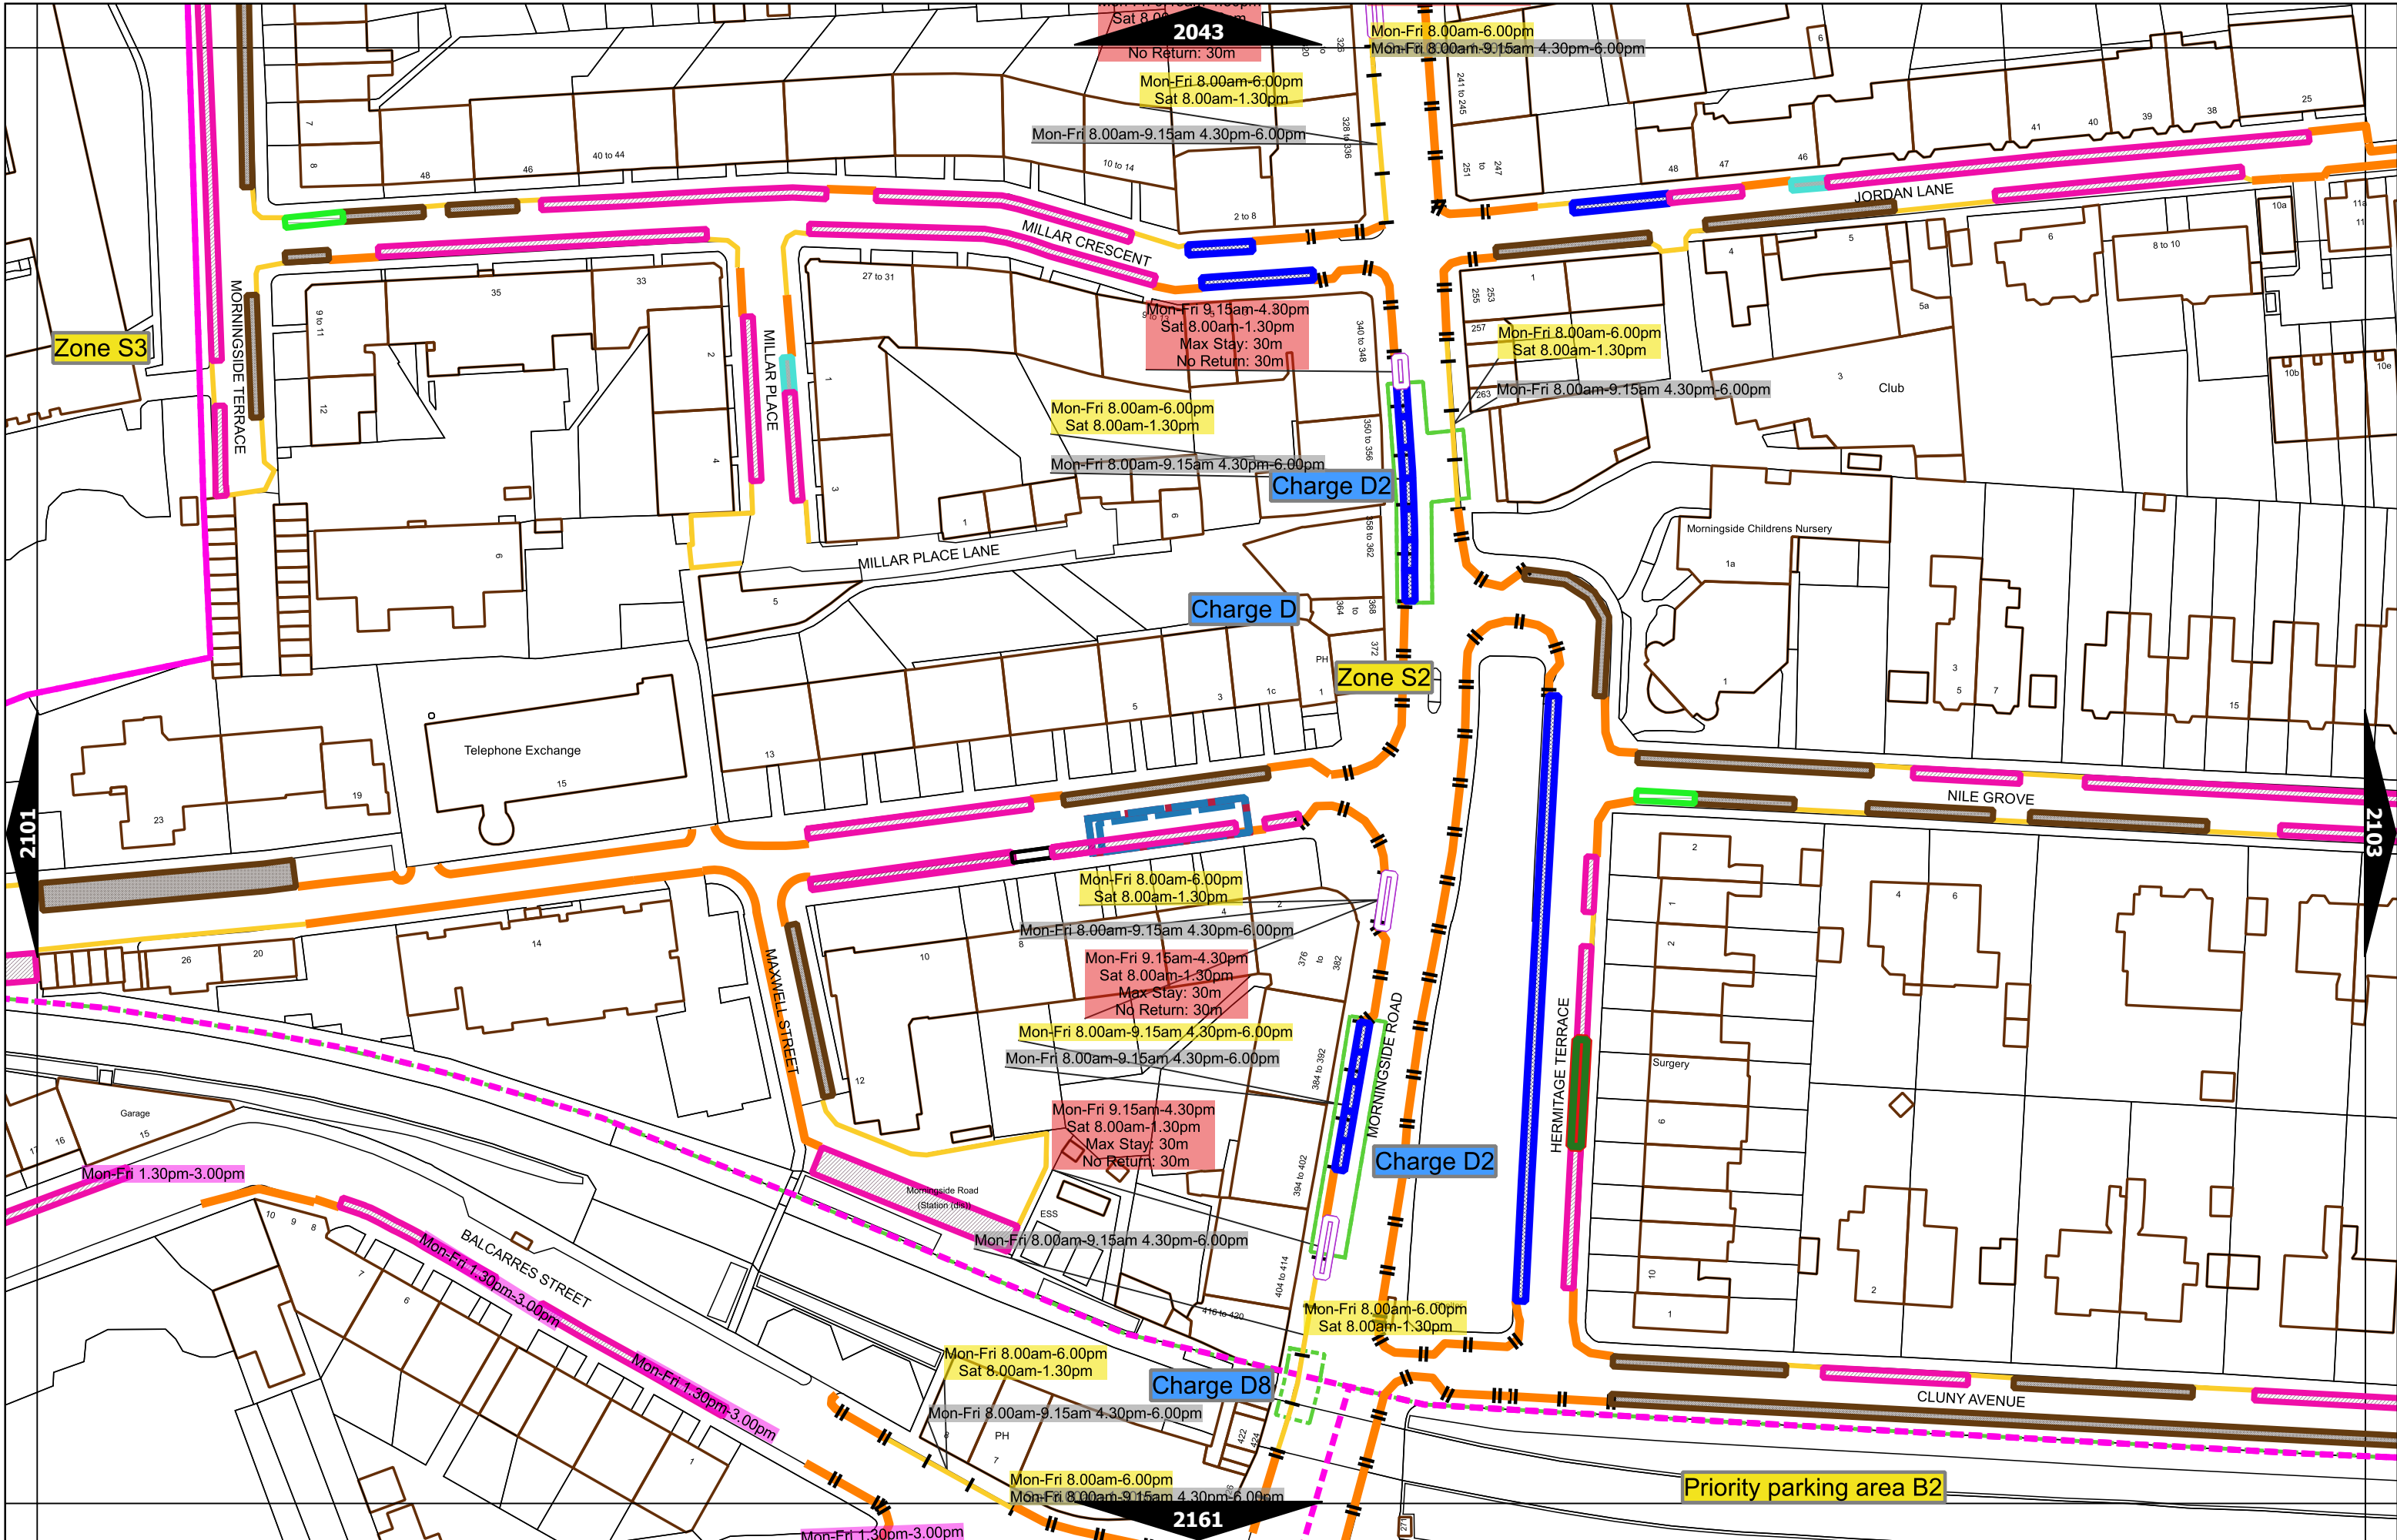

Scale at A3	1:1000
Print Date	31-May-2023
Map Tile	1984
Revision	4
Status	PROPOSED

Scale at A3	1:1000
Print Date	31-May-2023
Map Tile	1985
Revision	5
Status	PROPOSED

Scale at A3	1:1000
Print Date	31-May-2023
Map Tile	2043
Revision	5
Status	PROPOSED

Scale at A3	1:1000
Print Date	31-May-2023
Map Tile	2044
Revision	4
Status	PROPOSED

Scale at A3	1:1000
Print Date	31-May-2023
Map Tile	2102
Revision	7
Status	PROPOSED

Scale at A3	1:1000
Print Date	31-May-2023
Map Tile	2103
Revision	4
Status	PROPOSED