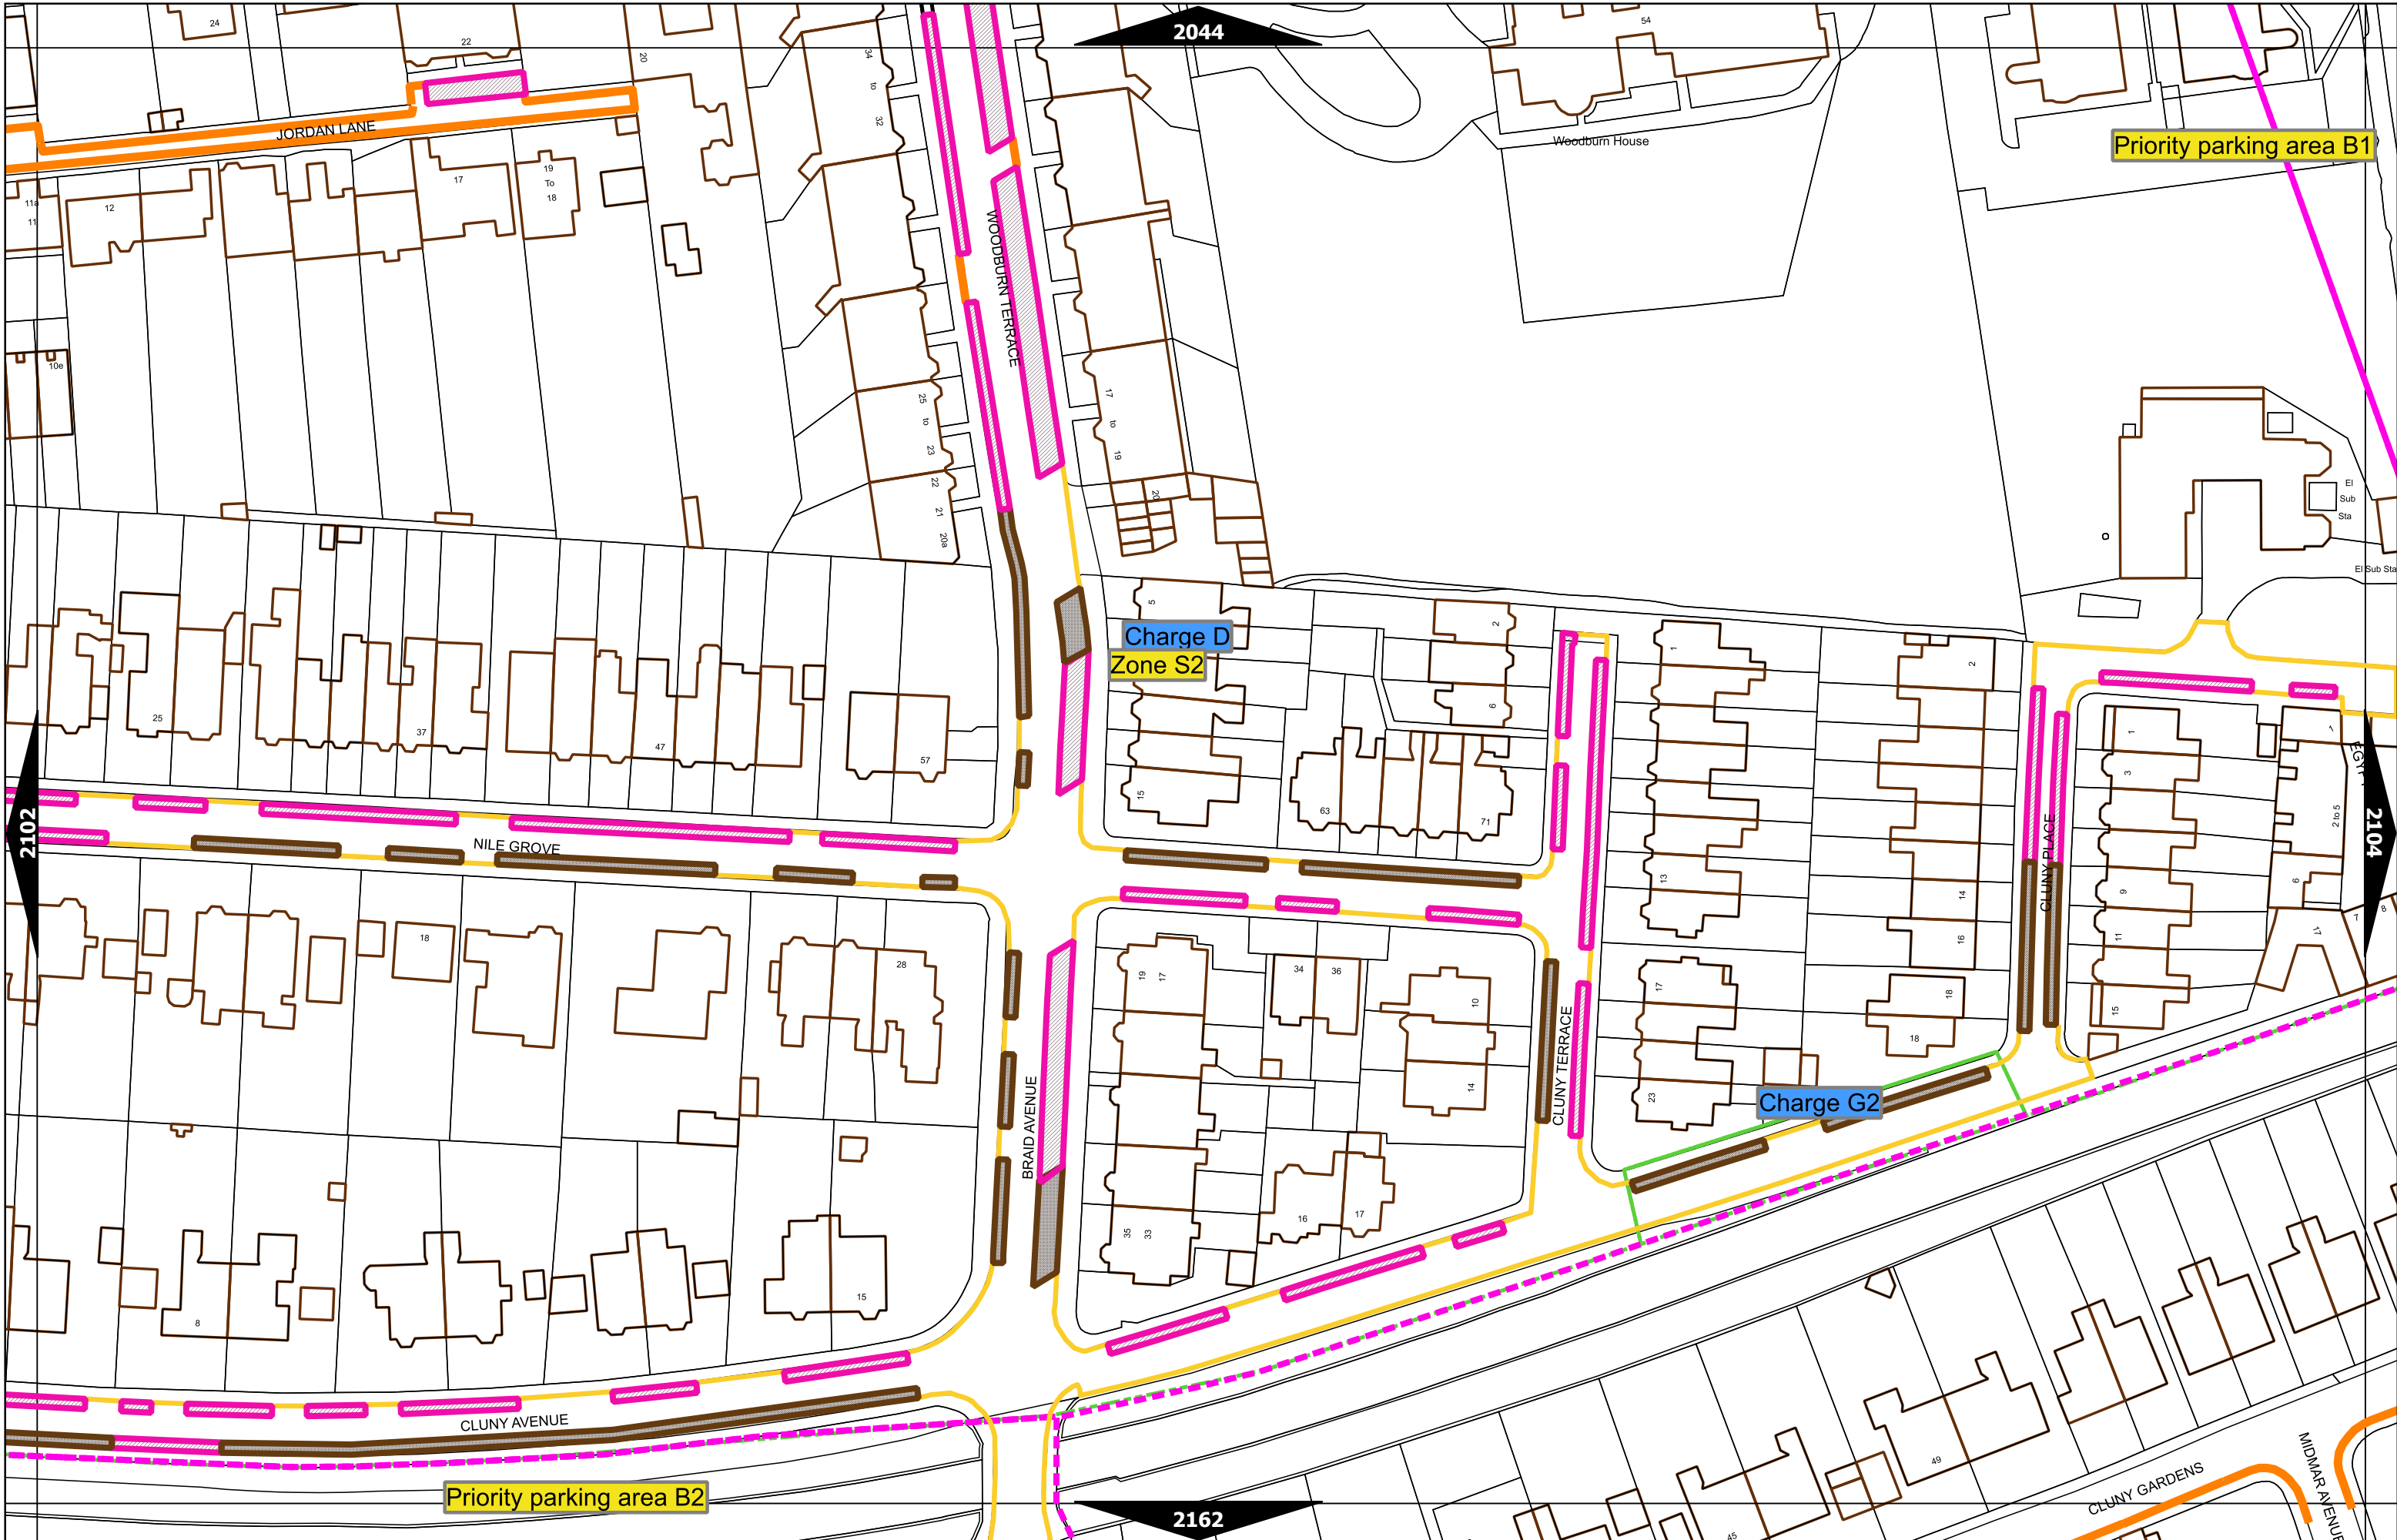

Scale at A3	1:1000
Print Date	31-May-2023
Map Tile	1984
Revision	4
Status	PROPOSED

Scale at A3	1:1000
Print Date	31-May-2023
Map Tile	1985
Revision	5
Status	PROPOSED

Scale at A3	1:1000
Print Date	31-May-2023
Map Tile	2043
Revision	5
Status	PROPOSED

Scale at A3	1:1000
Print Date	31-May-2023
Map Tile	2044
Revision	4
Status	PROPOSED

Scale at A3	1:1000
Print Date	31-May-2023
Map Tile	2102
Revision	7
Status	PROPOSED

Scale at A3	1:1000
Print Date	31-May-2023
Map Tile	2103
Revision	4
Status	PROPOSED