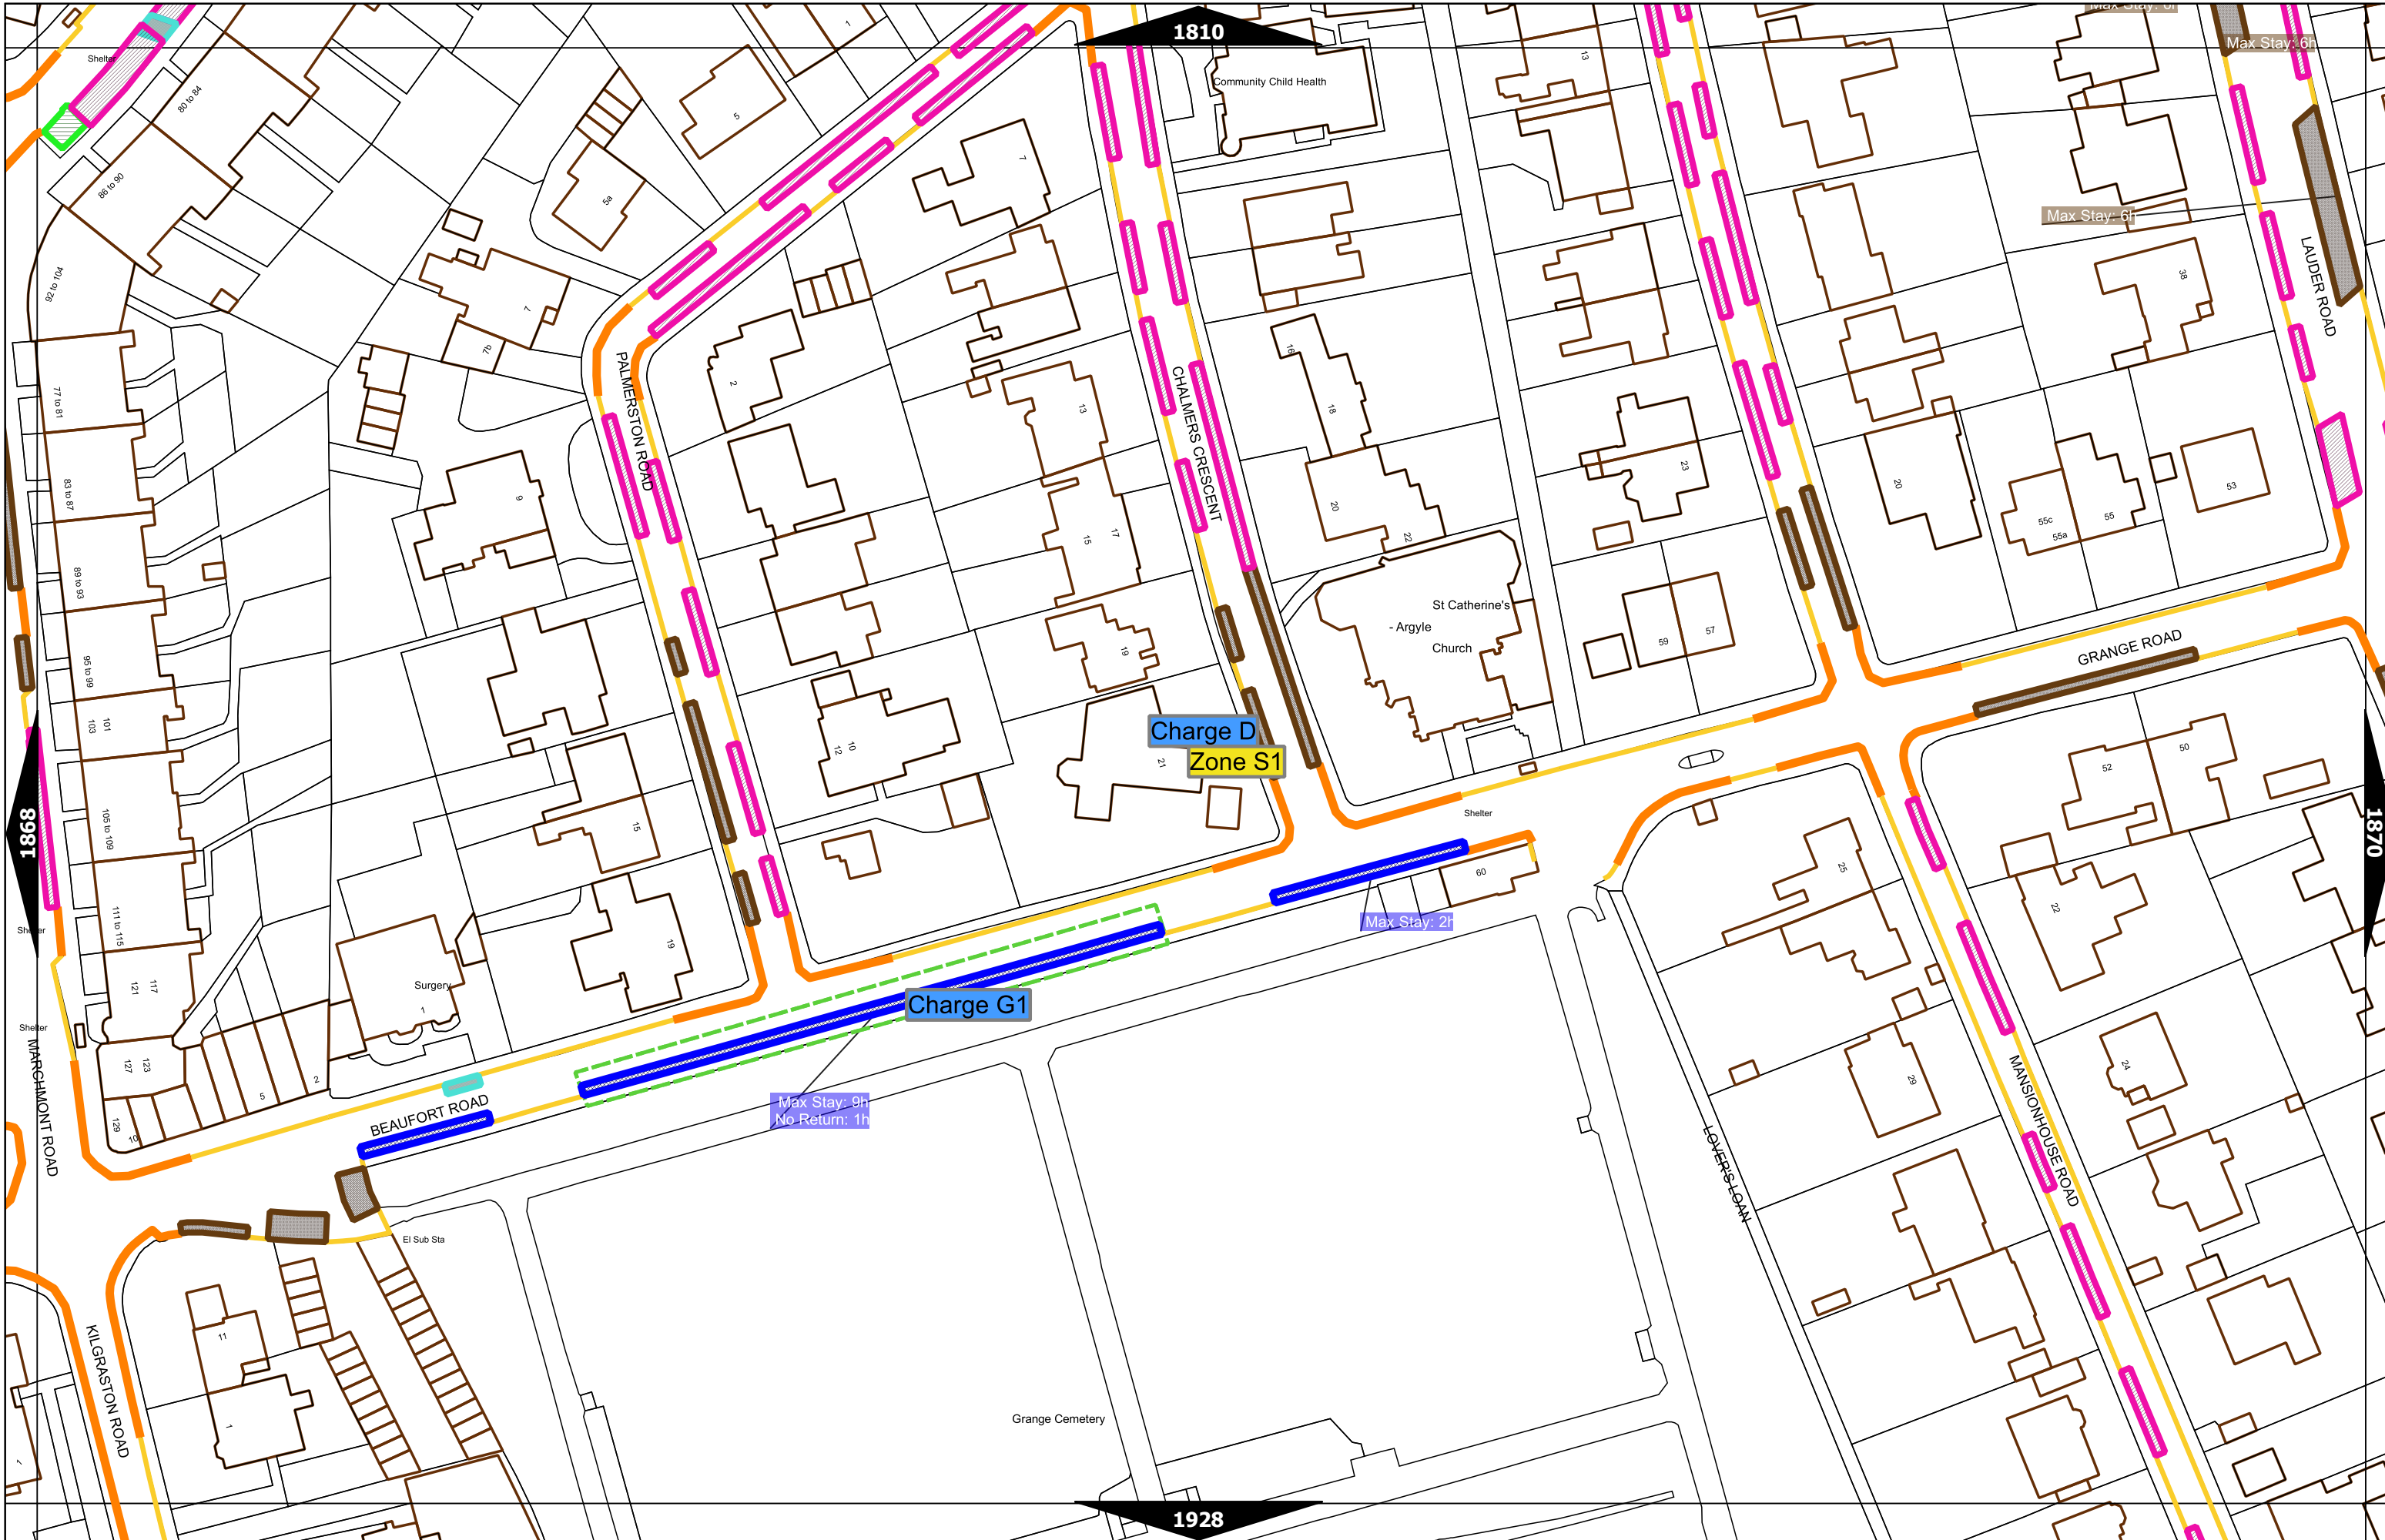

Scale at A3	1:1000
Print Date	31-May-2023
Map Tile	1865
Revision	3
Status	PROPOSED

Scale at A3	1:1000
Print Date	31-May-2023
Map Tile	1867
Revision	6
Status	PROPOSED

Scale at A3	1:1000
Print Date	31-May-2023
Map Tile	1868
Revision	6
Status	PROPOSED

Scale at A3	1:1000
Print Date	31-May-2023
Map Tile	1869
Revision	6
Status	PROPOSED

Scale at A3	1:1000
Print Date	31-May-2023
Map Tile	1924
Revision	4
Status	PROPOSED

Scale at A3	1:1000
Print Date	31-May-2023
Map Tile	1927
Revision	6
Status	PROPOSED

Scale at A3	1:1000
Print Date	31-May-2023
Map Tile	1984
Revision	4
Status	PROPOSED

Scale at A3	1:1000
Print Date	31-May-2023
Map Tile	1985
Revision	5
Status	PROPOSED

Scale at A3	1:1000
Print Date	31-May-2023
Map Tile	2043
Revision	5
Status	PROPOSED

Scale at A3	1:1000
Print Date	31-May-2023
Map Tile	2044
Revision	4
Status	PROPOSED

Scale at A3	1:1000
Print Date	31-May-2023
Map Tile	2102
Revision	7
Status	PROPOSED

Scale at A3	1:1000
Print Date	31-May-2023
Map Tile	2103
Revision	4
Status	PROPOSED