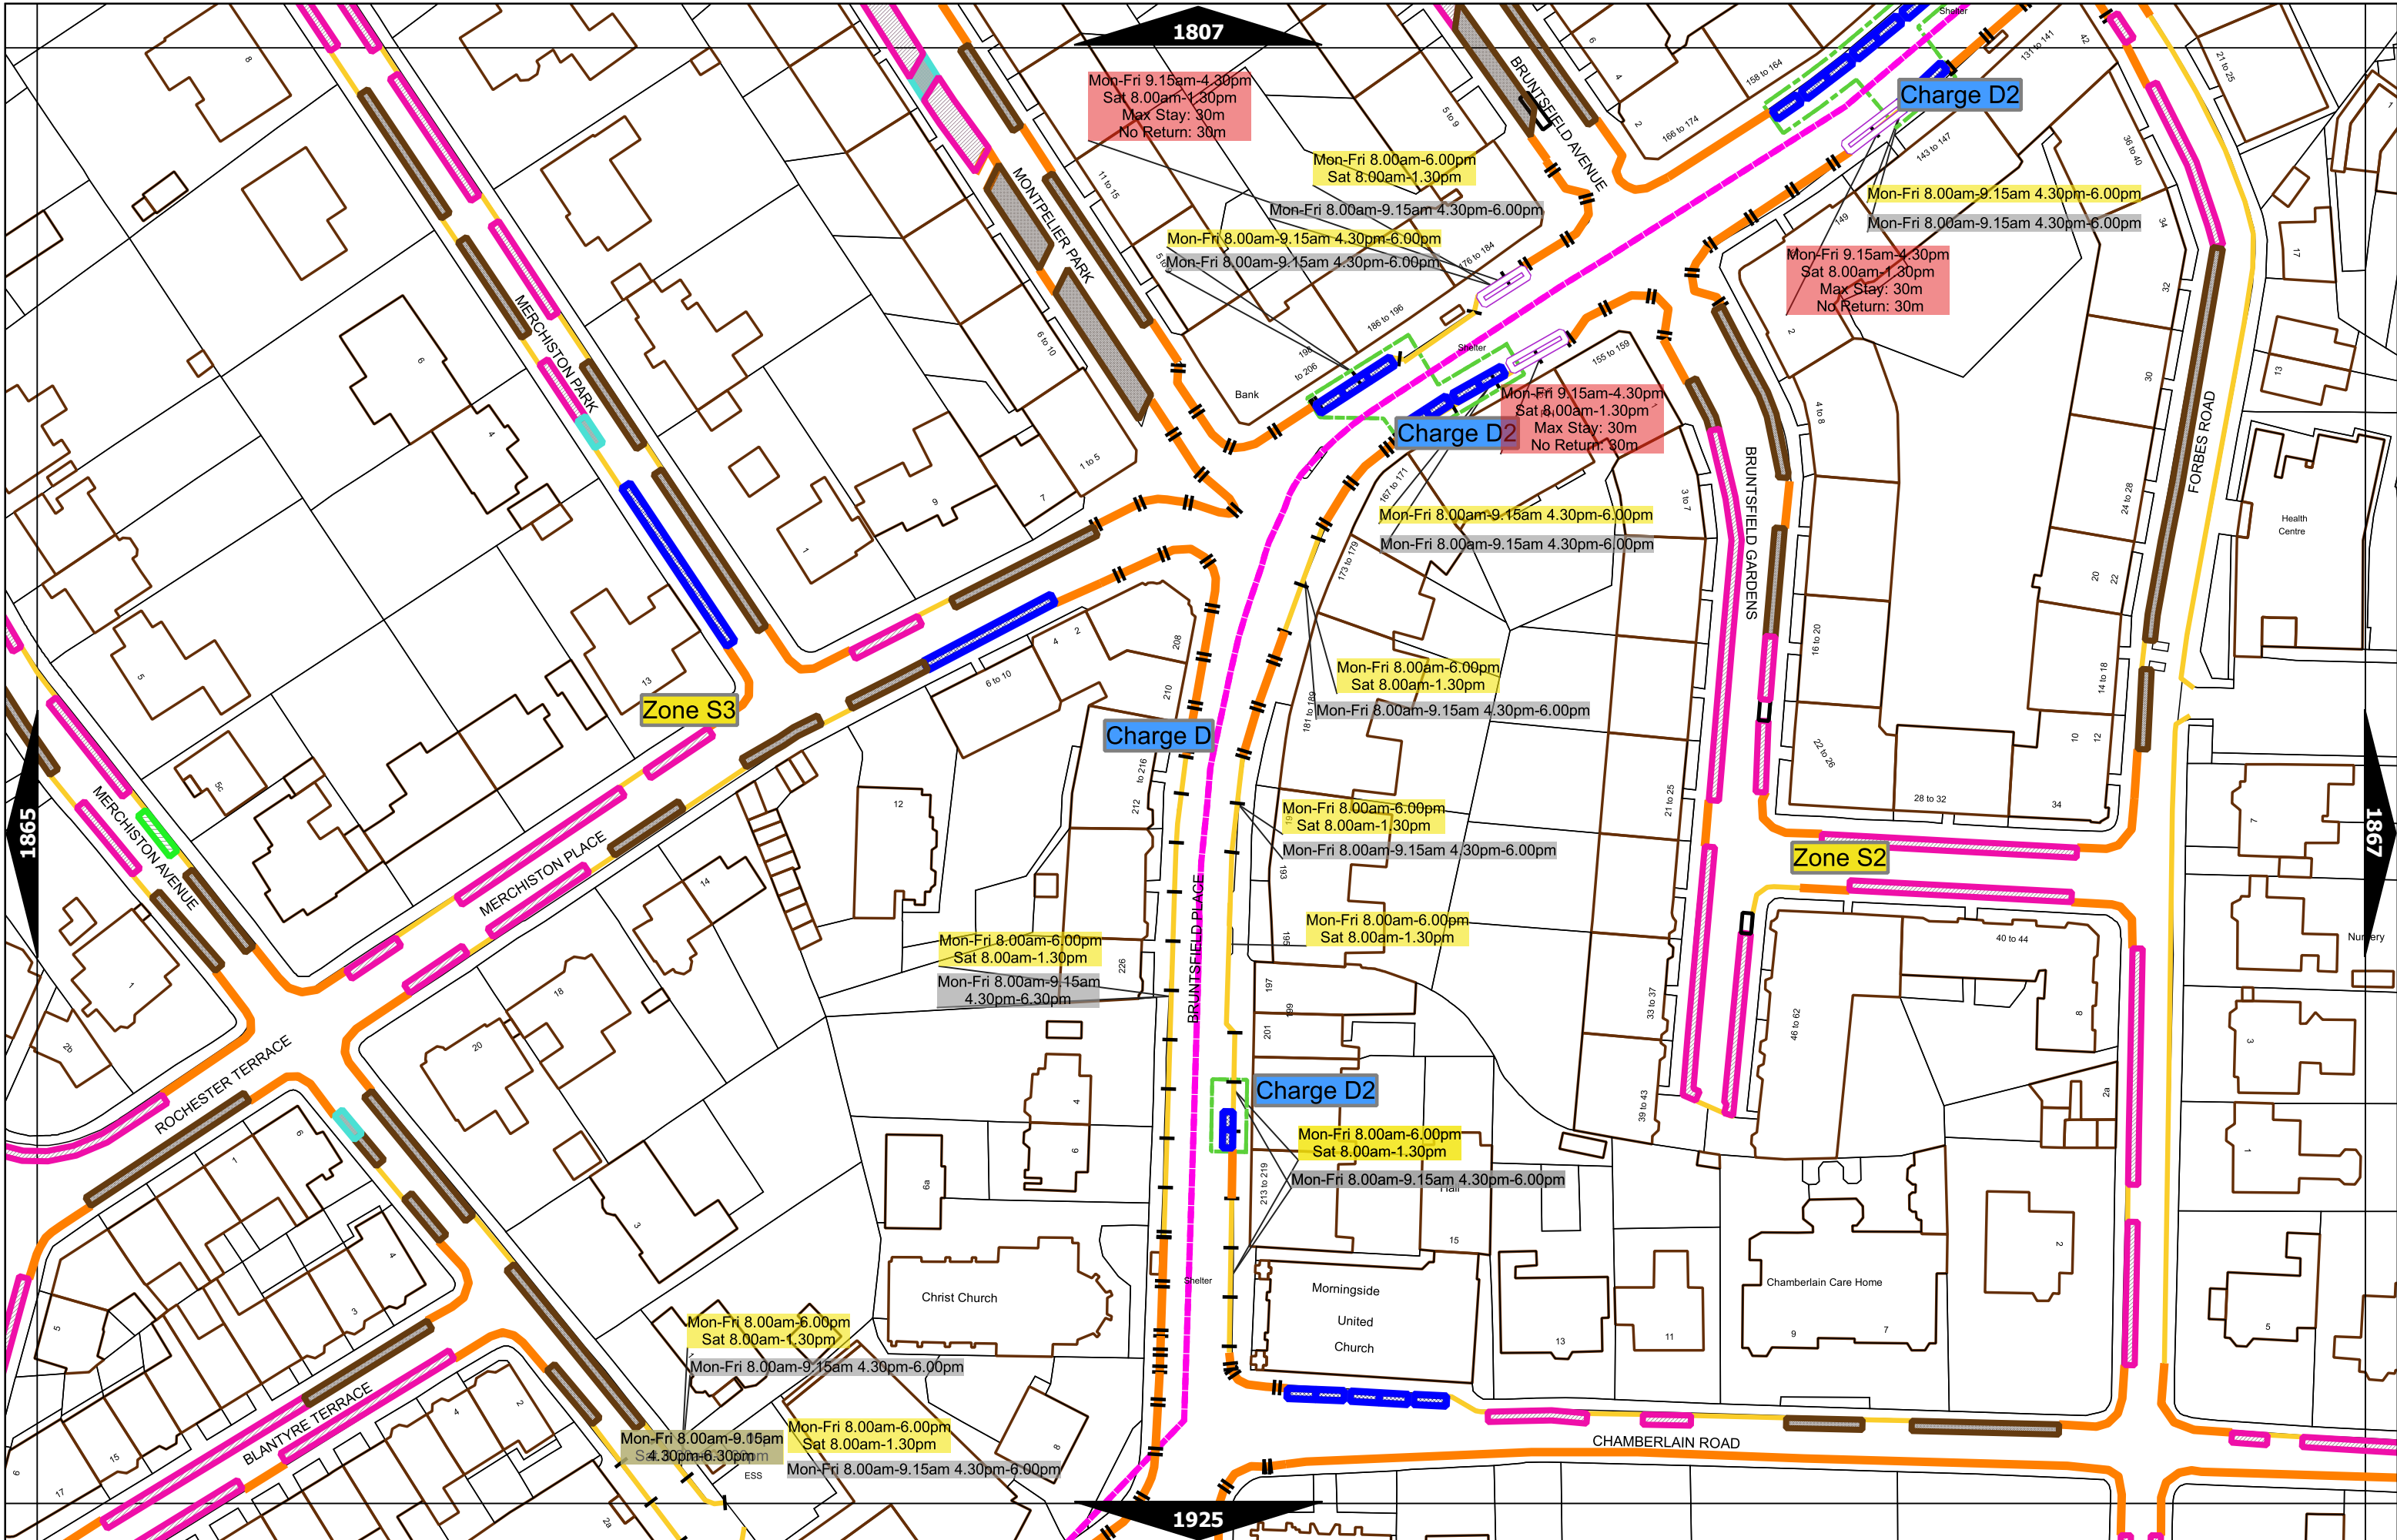

Scale at A3	1:1000
Print Date	31-May-2023
Map Tile	1809
Revision	6
Status	PROPOSED

Scale at A3	1:1000
Print Date	31-May-2023
Map Tile	1810
Revision	9
Status	PROPOSED

Scale at A3	1:1000
Print Date	31-May-2023
Map Tile	1864
Revision	6
Status	PROPOSED

Scale at A3	1:1000
Print Date	31-May-2023
Map Tile	1865
Revision	3
Status	PROPOSED

Scale at A3	1:1000
Print Date	31-May-2023
Map Tile	1867
Revision	6
Status	PROPOSED

Scale at A3	1:1000
Print Date	31-May-2023
Map Tile	1868
Revision	6
Status	PROPOSED

Scale at A3	1:1000
Print Date	31-May-2023
Map Tile	1869
Revision	6
Status	PROPOSED

Scale at A3	1:1000
Print Date	31-May-2023
Map Tile	1924
Revision	4
Status	PROPOSED

Scale at A3	1:1000
Print Date	31-May-2023
Map Tile	1927
Revision	6
Status	PROPOSED

Scale at A3	1:1000
Print Date	31-May-2023
Map Tile	2044
Revision	4
Status	PROPOSED

Scale at A3	1:1000
Print Date	31-May-2023
Map Tile	2102
Revision	7
Status	PROPOSED

Scale at A3	1:1000
Print Date	31-May-2023
Map Tile	2103
Revision	4
Status	PROPOSED