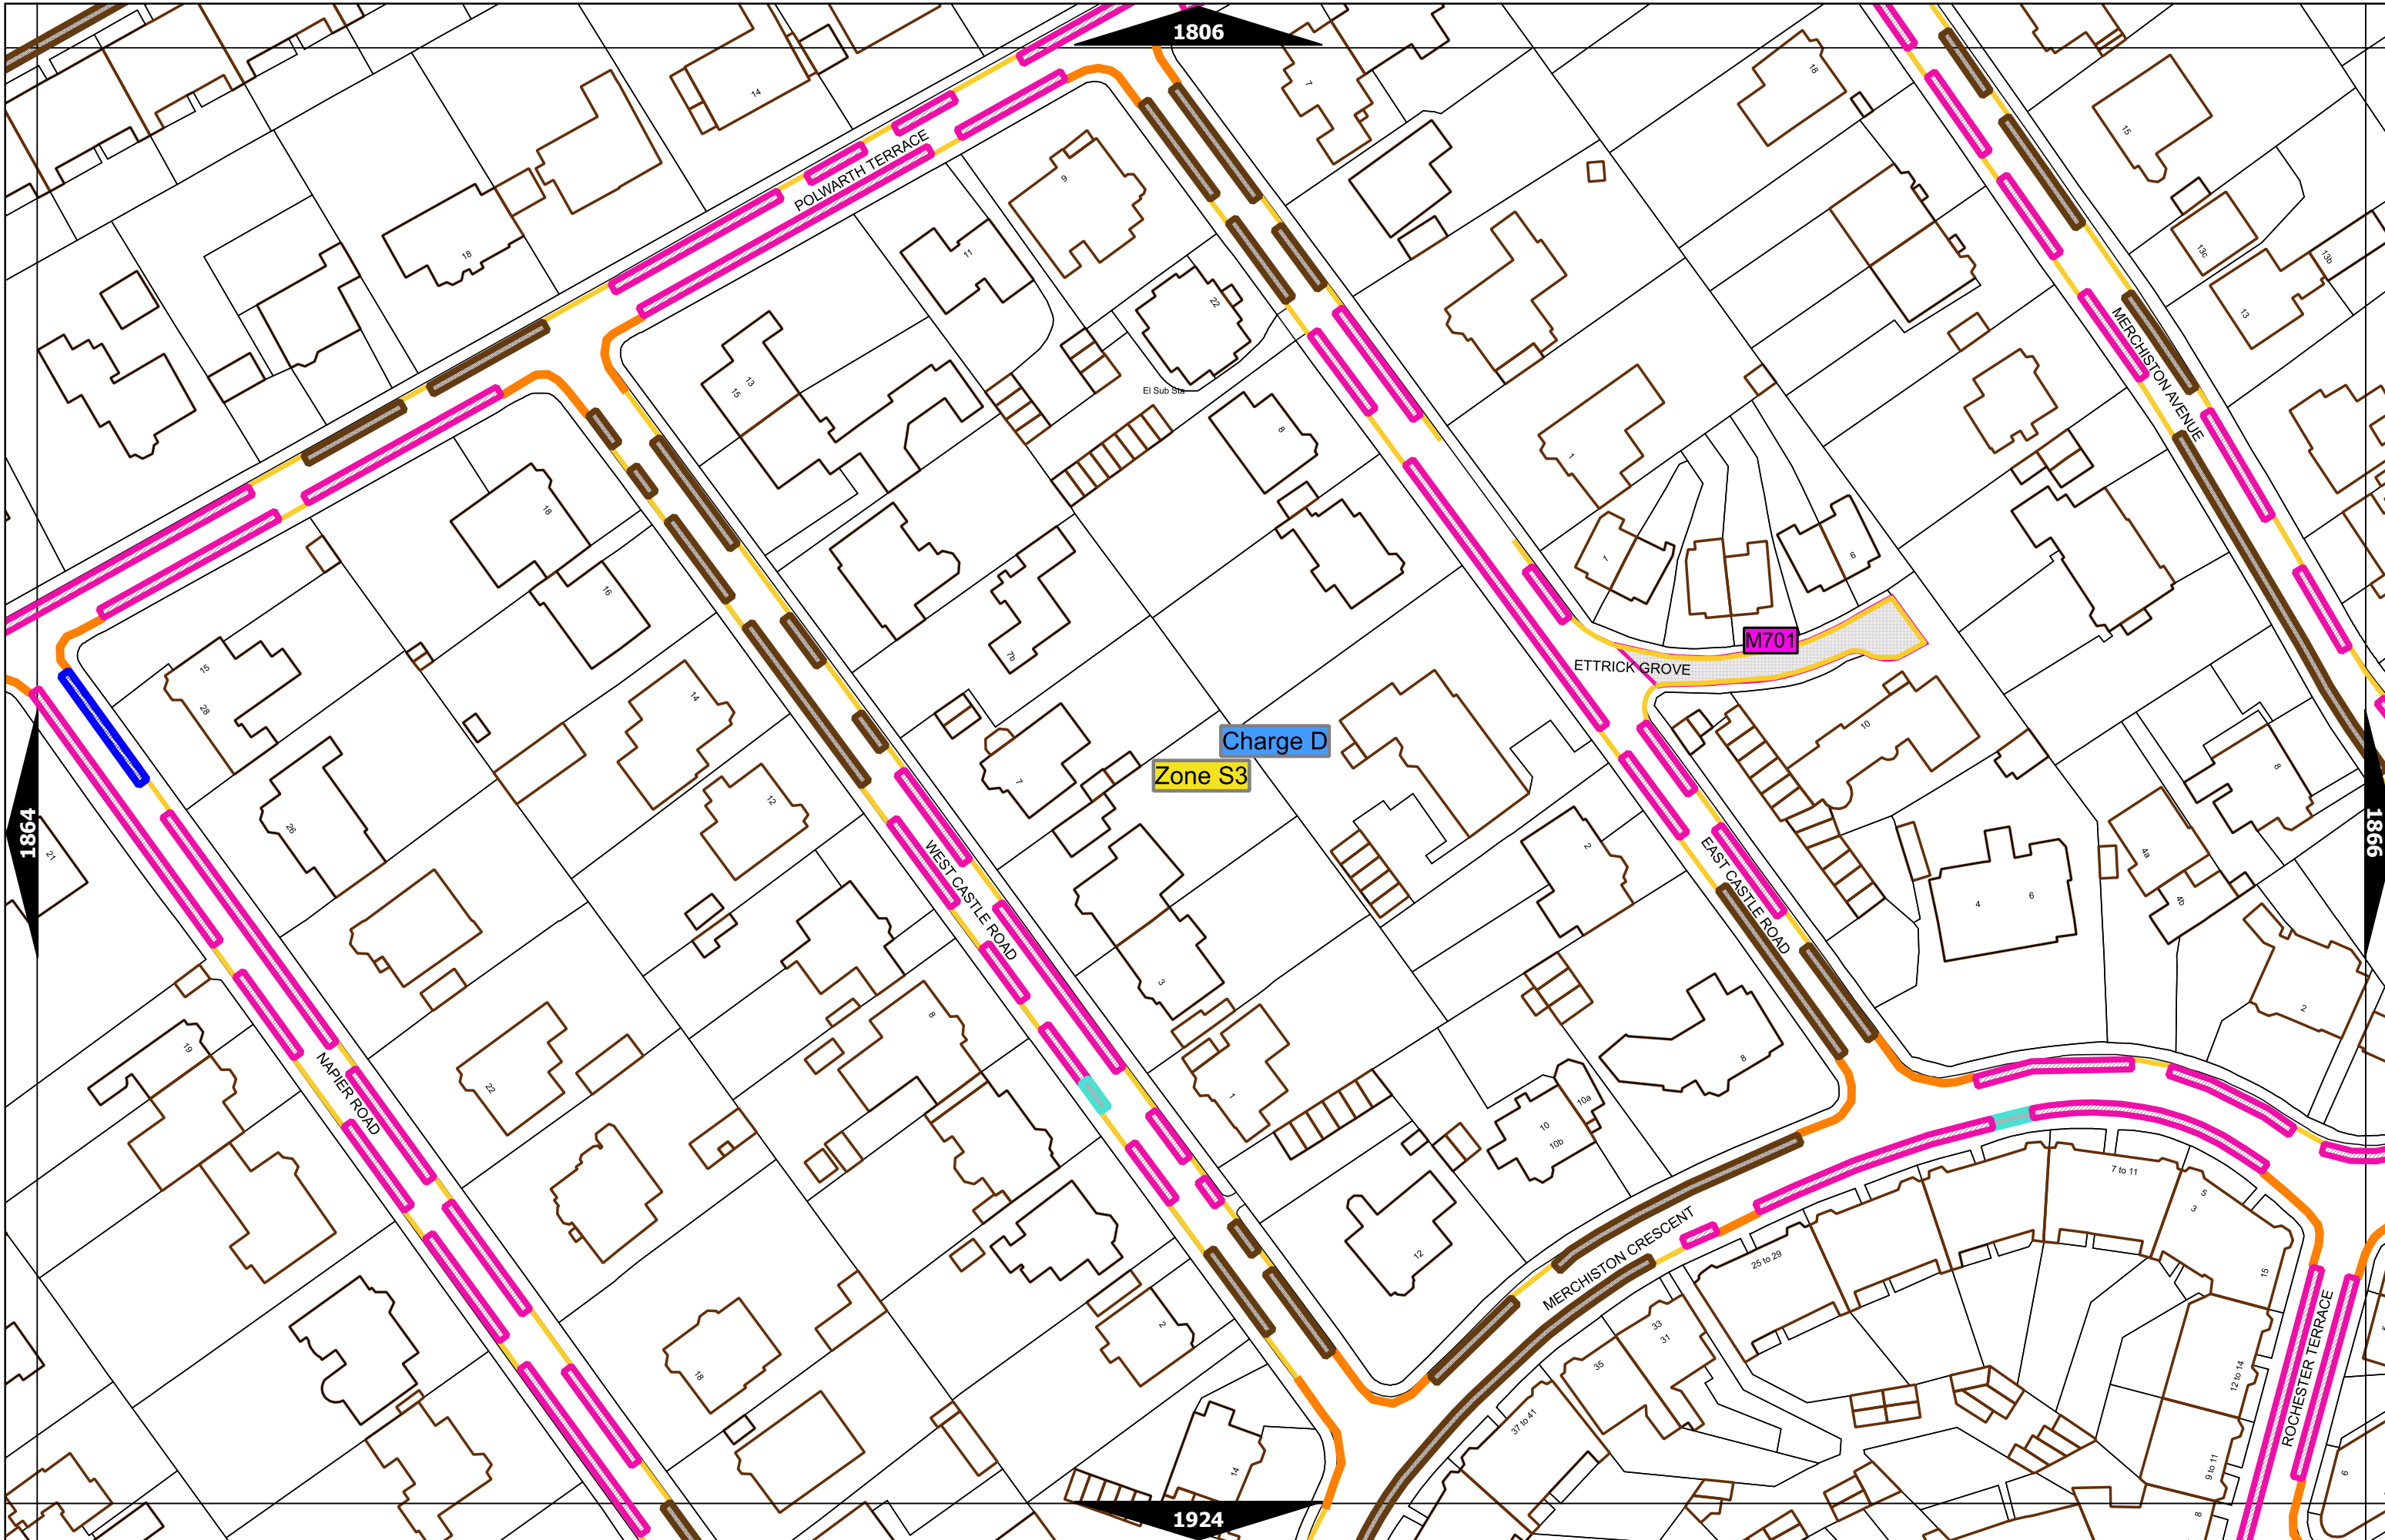

Scale at A3	1:1000
Print Date	31-May-2023
Map Tile	1809
Revision	6
Status	PROPOSED

Scale at A3	1:1000
Print Date	31-May-2023
Map Tile	1810
Revision	9
Status	PROPOSED

Scale at A3	1:1000
Print Date	31-May-2023
Map Tile	1864
Revision	6
Status	PROPOSED

Scale at A3	1:1000
Print Date	31-May-2023
Map Tile	1865
Revision	3
Status	PROPOSED

Scale at A3	1:1000
Print Date	31-May-2023
Map Tile	1867
Revision	6
Status	PROPOSED

Scale at A3	1:1000
Print Date	31-May-2023
Map Tile	1868
Revision	6
Status	PROPOSED

Scale at A3	1:1000
Print Date	31-May-2023
Map Tile	1869
Revision	6
Status	PROPOSED

Scale at A3	1:1000
Print Date	31-May-2023
Map Tile	1924
Revision	4
Status	PROPOSED

Scale at A3	1:1000
Print Date	31-May-2023
Map Tile	1927
Revision	6
Status	PROPOSED

Scale at A3	1:1000
Print Date	31-May-2023
Map Tile	2044
Revision	4
Status	PROPOSED

Scale at A3	1:1000
Print Date	31-May-2023
Map Tile	2102
Revision	7
Status	PROPOSED

Scale at A3	1:1000
Print Date	31-May-2023
Map Tile	2103
Revision	4
Status	PROPOSED