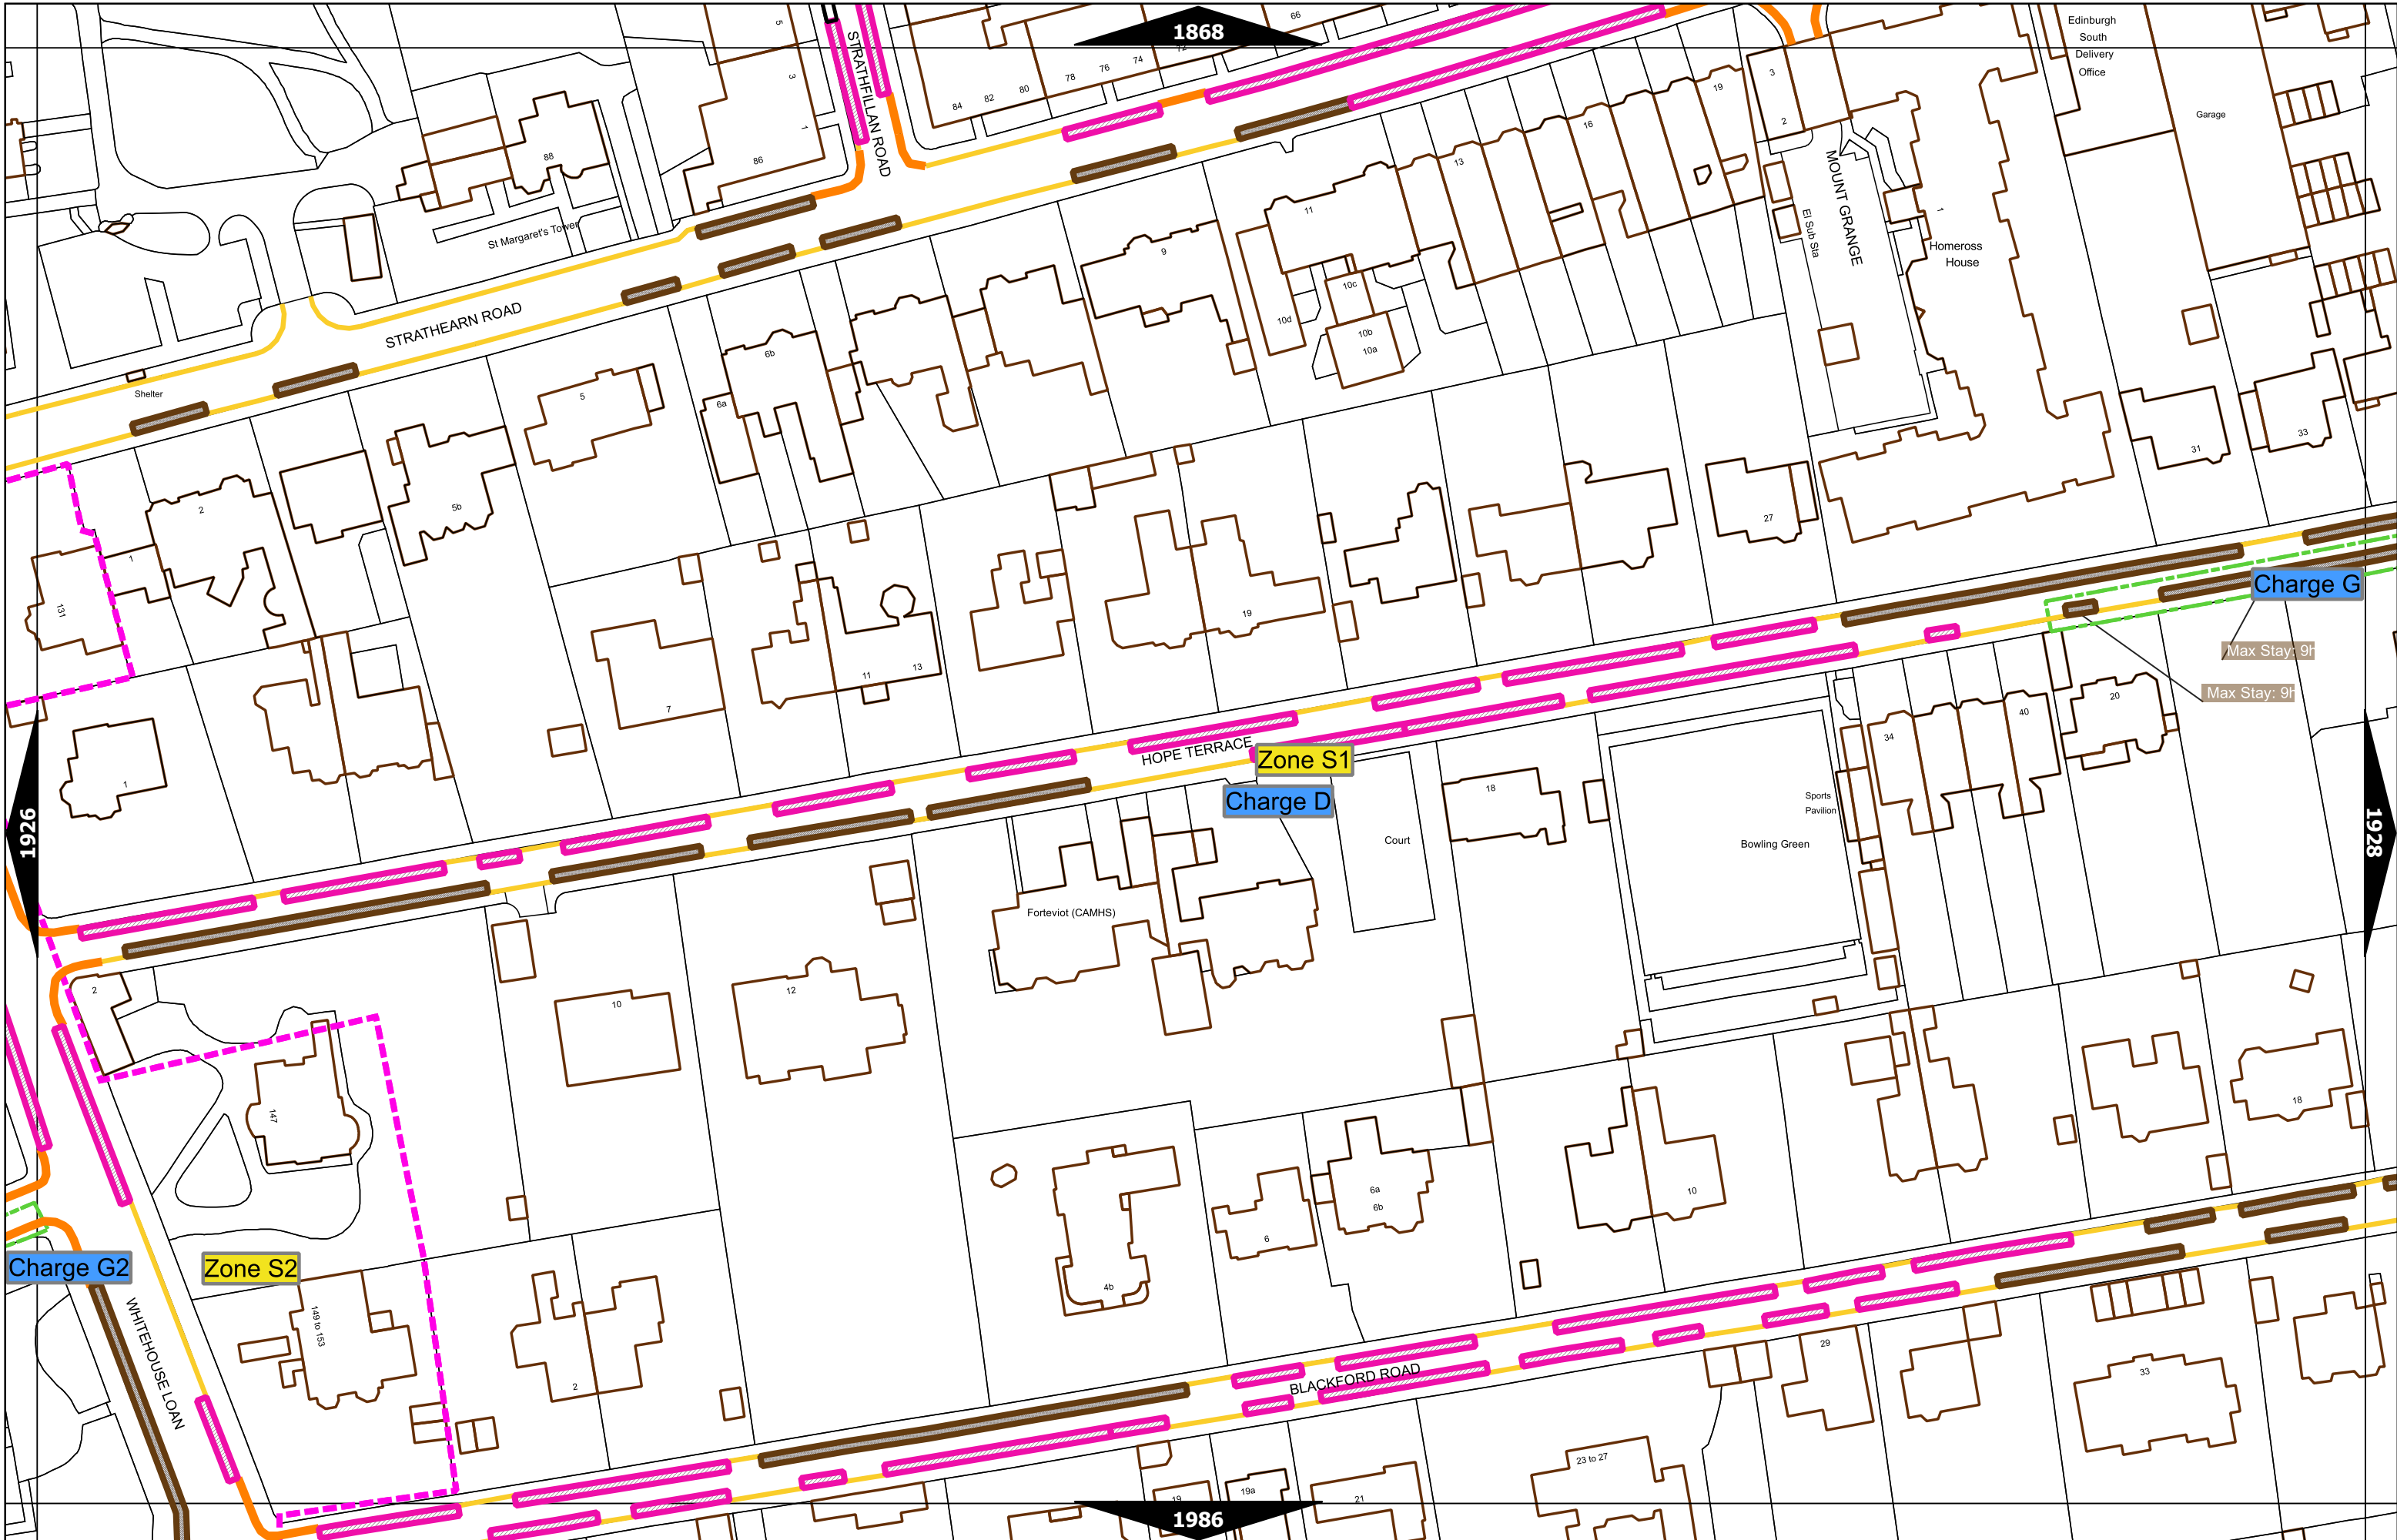

Scale at A3	1:1000
Print Date	31-May-2023
Map Tile	1865
Revision	3
Status	PROPOSED

Scale at A3	1:1000
Print Date	31-May-2023
Map Tile	1867
Revision	6
Status	PROPOSED

Scale at A3	1:1000
Print Date	31-May-2023
Map Tile	1868
Revision	6
Status	PROPOSED

Scale at A3	1:1000
Print Date	31-May-2023
Map Tile	1869
Revision	6
Status	PROPOSED

Scale at A3	1:1000
Print Date	31-May-2023
Map Tile	1924
Revision	4
Status	PROPOSED

Scale at A3	1:1000
Print Date	31-May-2023
Map Tile	1927
Revision	6
Status	PROPOSED

Scale at A3	1:1000
Print Date	31-May-2023
Map Tile	1984
Revision	4
Status	PROPOSED

Scale at A3	1:1000
Print Date	31-May-2023
Map Tile	1985
Revision	5
Status	PROPOSED

Scale at A3	1:1000
Print Date	31-May-2023
Map Tile	2043
Revision	5
Status	PROPOSED

Scale at A3	1:1000
Print Date	31-May-2023
Map Tile	2044
Revision	4
Status	PROPOSED

Scale at A3	1:1000
Print Date	31-May-2023
Map Tile	2102
Revision	7
Status	PROPOSED

Scale at A3	1:1000
Print Date	31-May-2023
Map Tile	2103
Revision	4
Status	PROPOSED