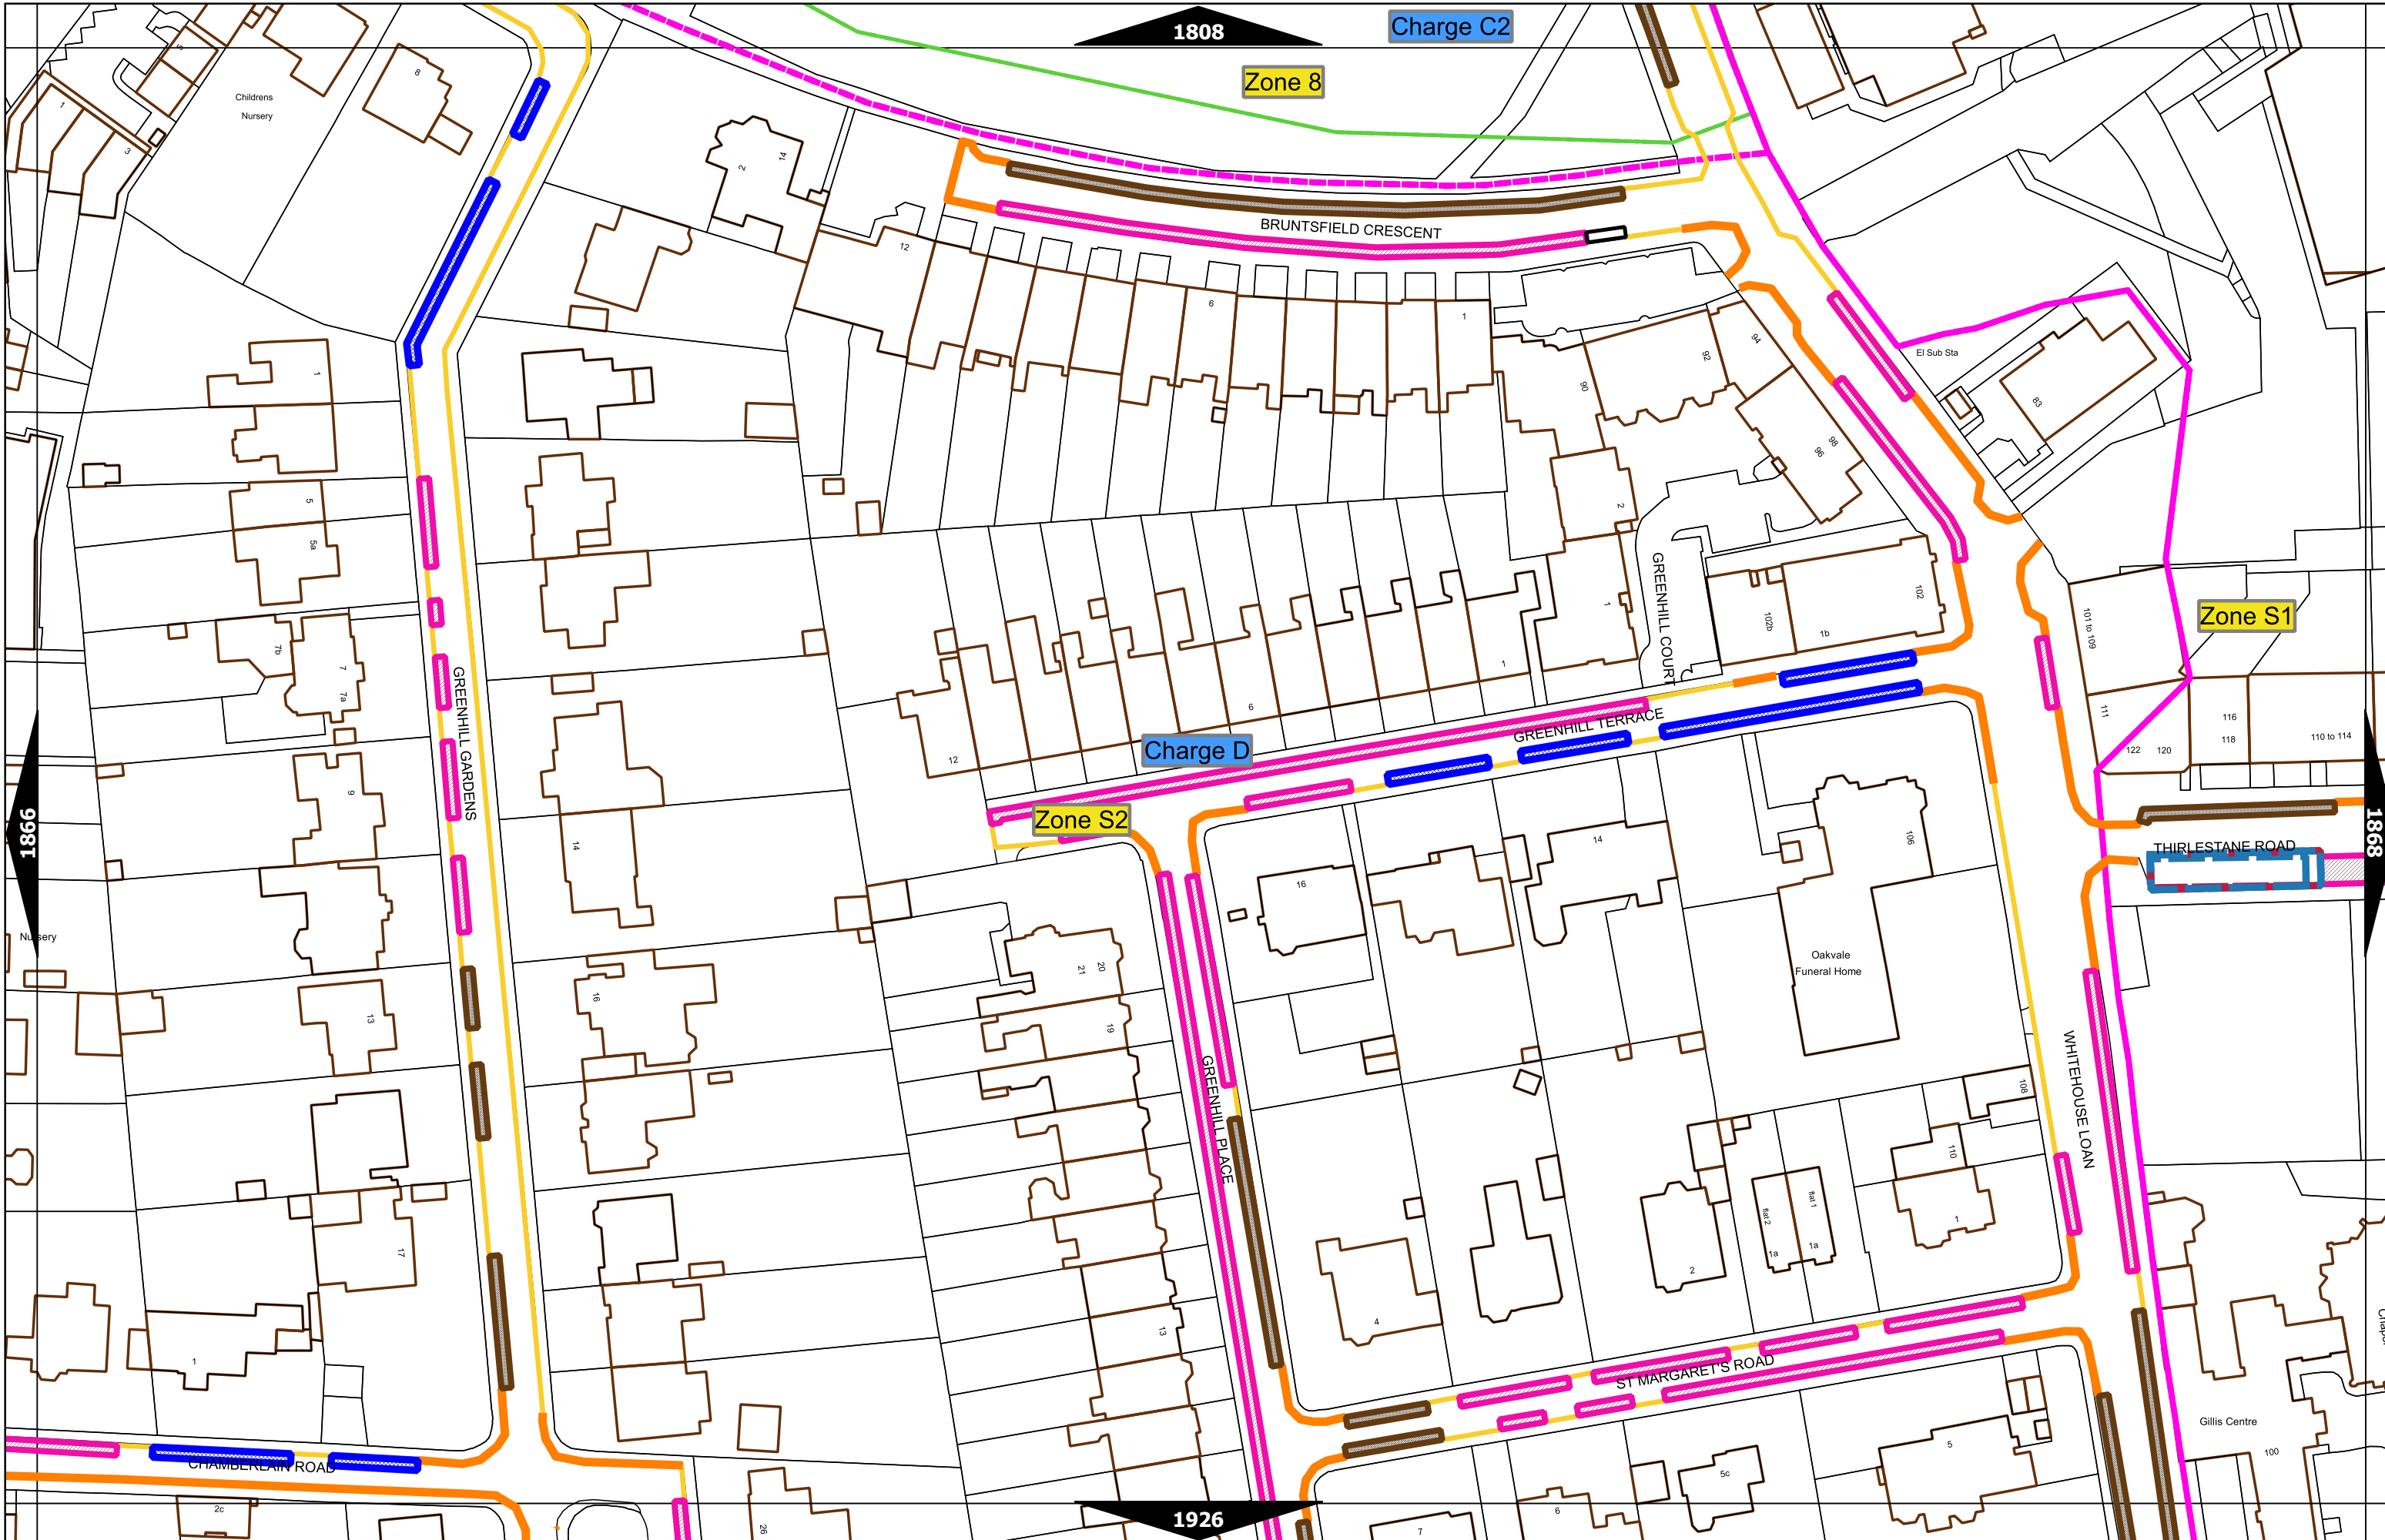

Scale at A3	1:1000
Print Date	31-May-2023
Map Tile	1809
Revision	6
Status	PROPOSED

Scale at A3	1:1000
Print Date	31-May-2023
Map Tile	1810
Revision	9
Status	PROPOSED

Scale at A3	1:1000
Print Date	31-May-2023
Map Tile	1864
Revision	6
Status	PROPOSED

Scale at A3	1:1000
Print Date	31-May-2023
Map Tile	1865
Revision	3
Status	PROPOSED

Scale at A3	1:1000
Print Date	31-May-2023
Map Tile	1867
Revision	6
Status	PROPOSED

Scale at A3	1:1000
Print Date	31-May-2023
Map Tile	1868
Revision	6
Status	PROPOSED

Scale at A3	1:1000
Print Date	31-May-2023
Map Tile	1869
Revision	6
Status	PROPOSED

Scale at A3	1:1000
Print Date	31-May-2023
Map Tile	1924
Revision	4
Status	PROPOSED

Scale at A3	1:1000
Print Date	31-May-2023
Map Tile	1927
Revision	6
Status	PROPOSED

Scale at A3	1:1000
Print Date	31-May-2023
Map Tile	2044
Revision	4
Status	PROPOSED

Scale at A3	1:1000
Print Date	31-May-2023
Map Tile	2102
Revision	7
Status	PROPOSED

Scale at A3	1:1000
Print Date	31-May-2023
Map Tile	2103
Revision	4
Status	PROPOSED