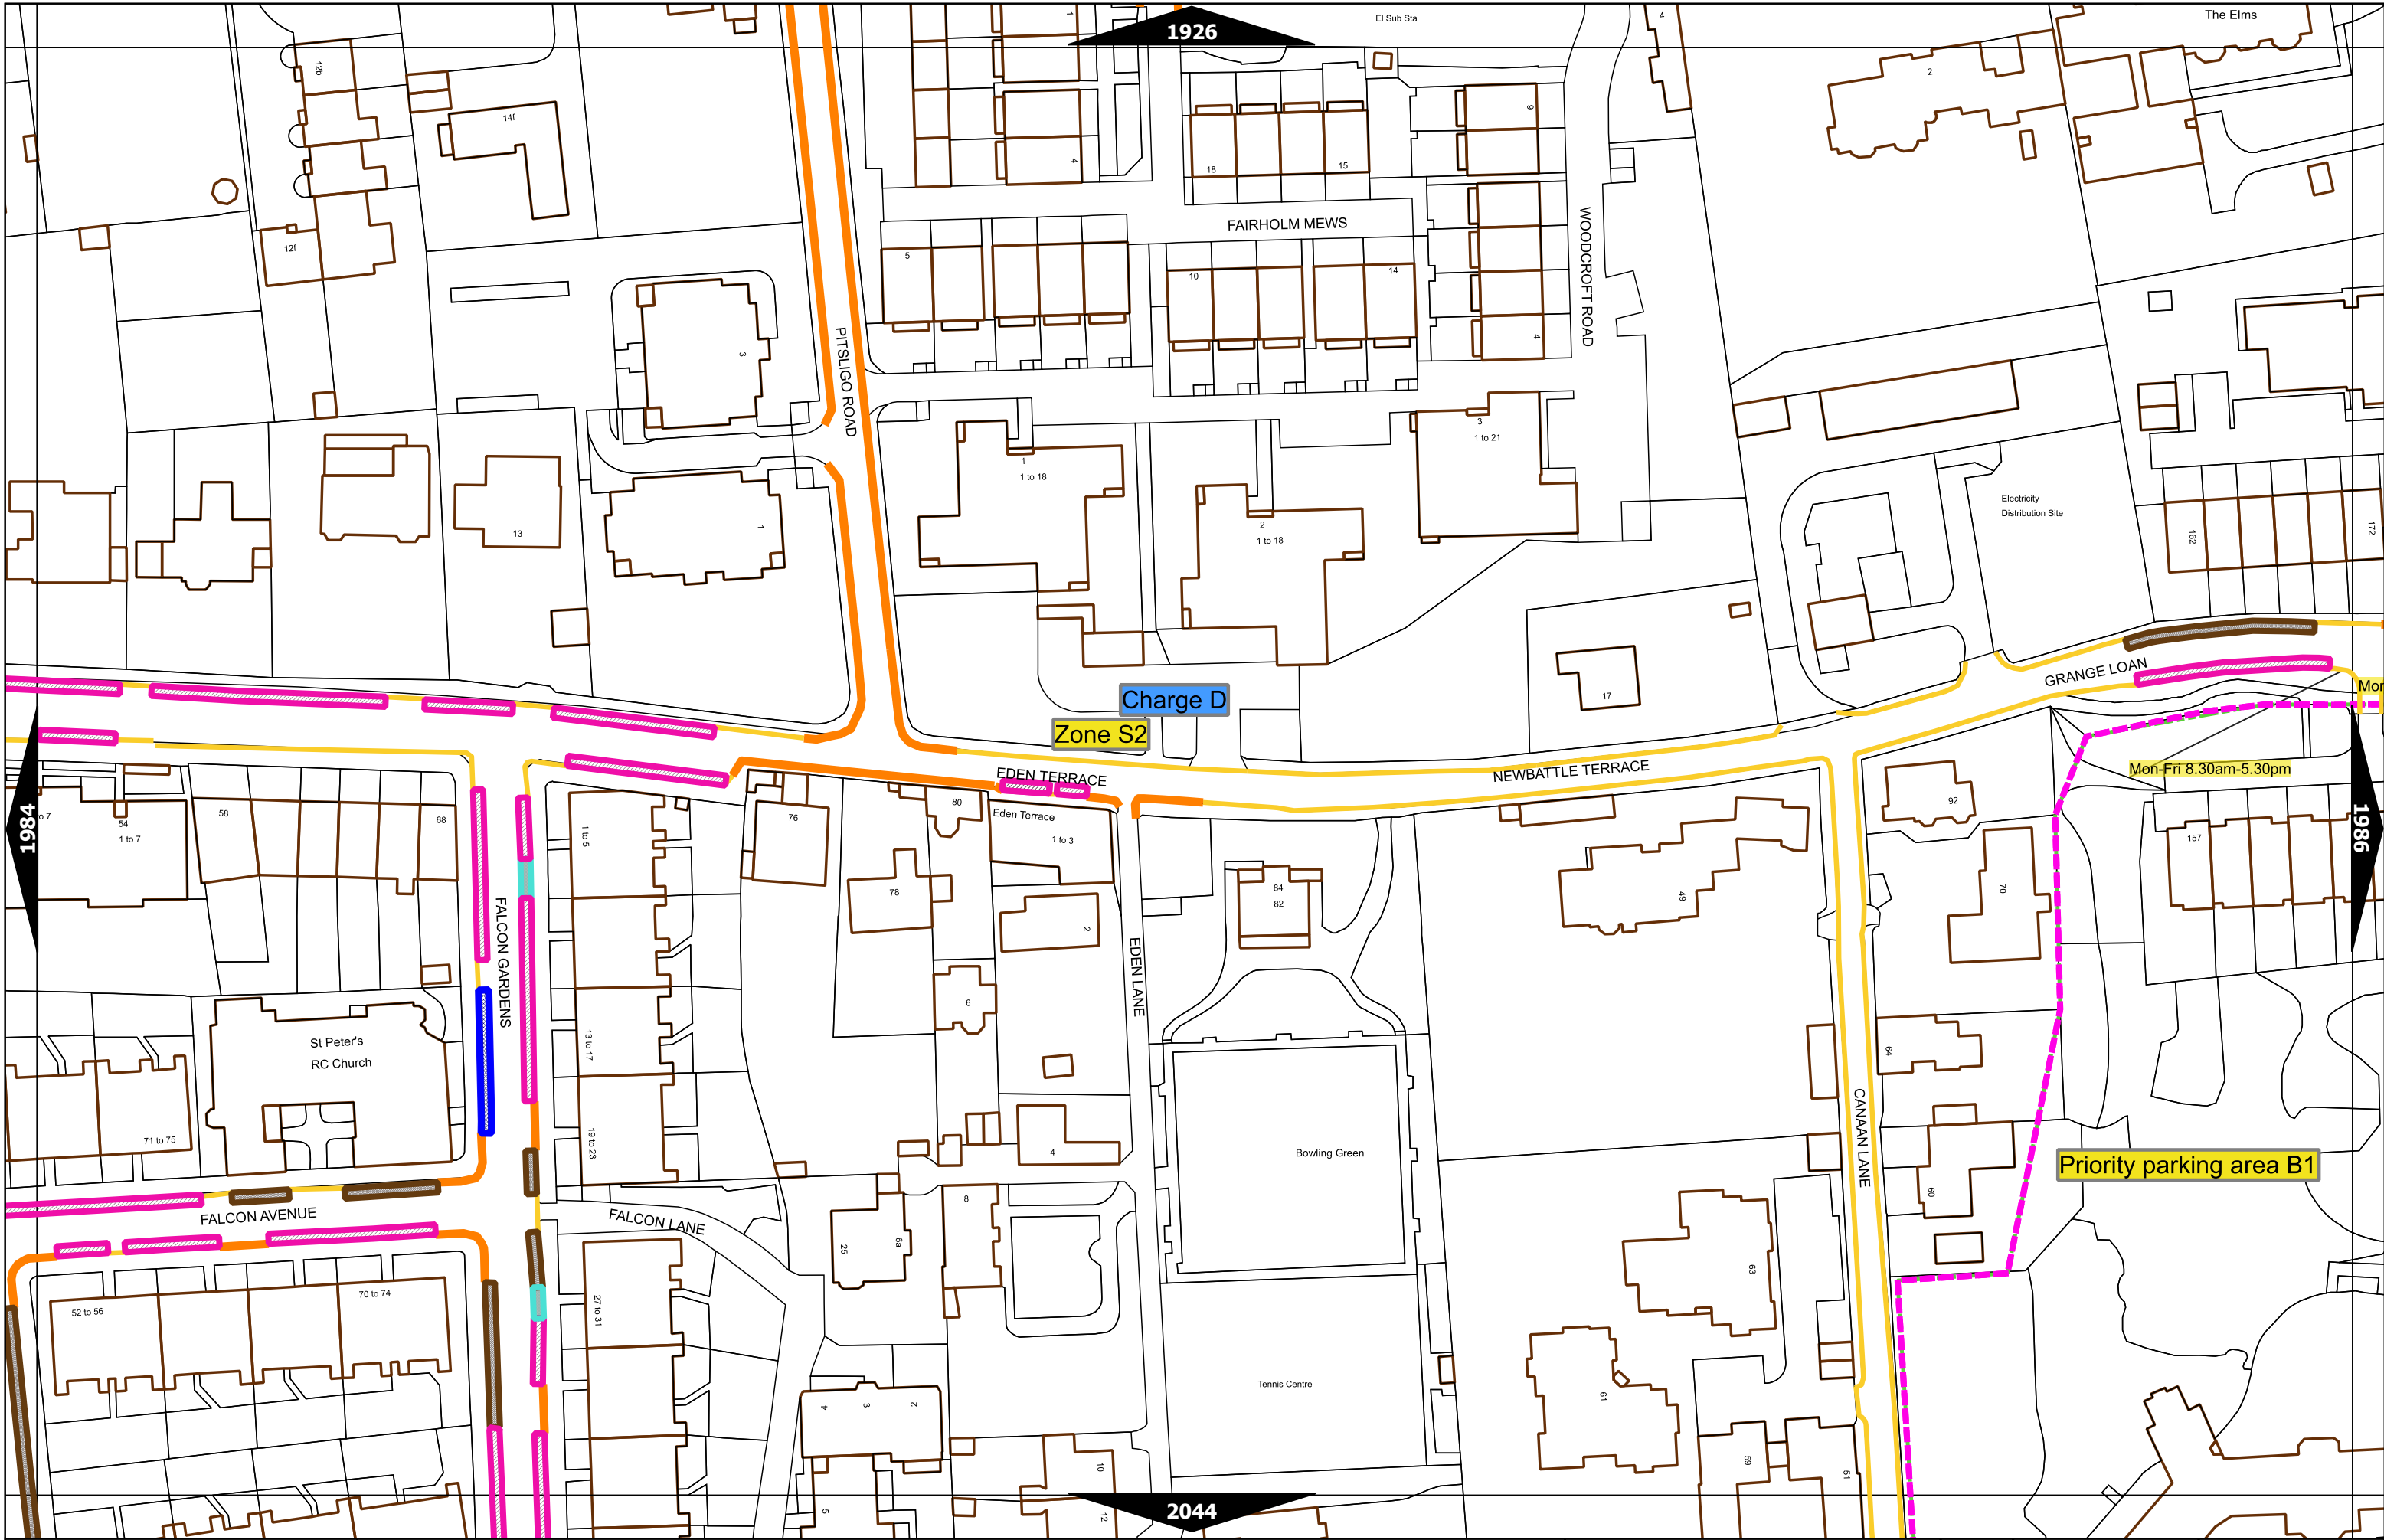

Scale at A3	1:1000
Print Date	31-May-2023
Map Tile	1985
Revision	5
Status	PROPOSED