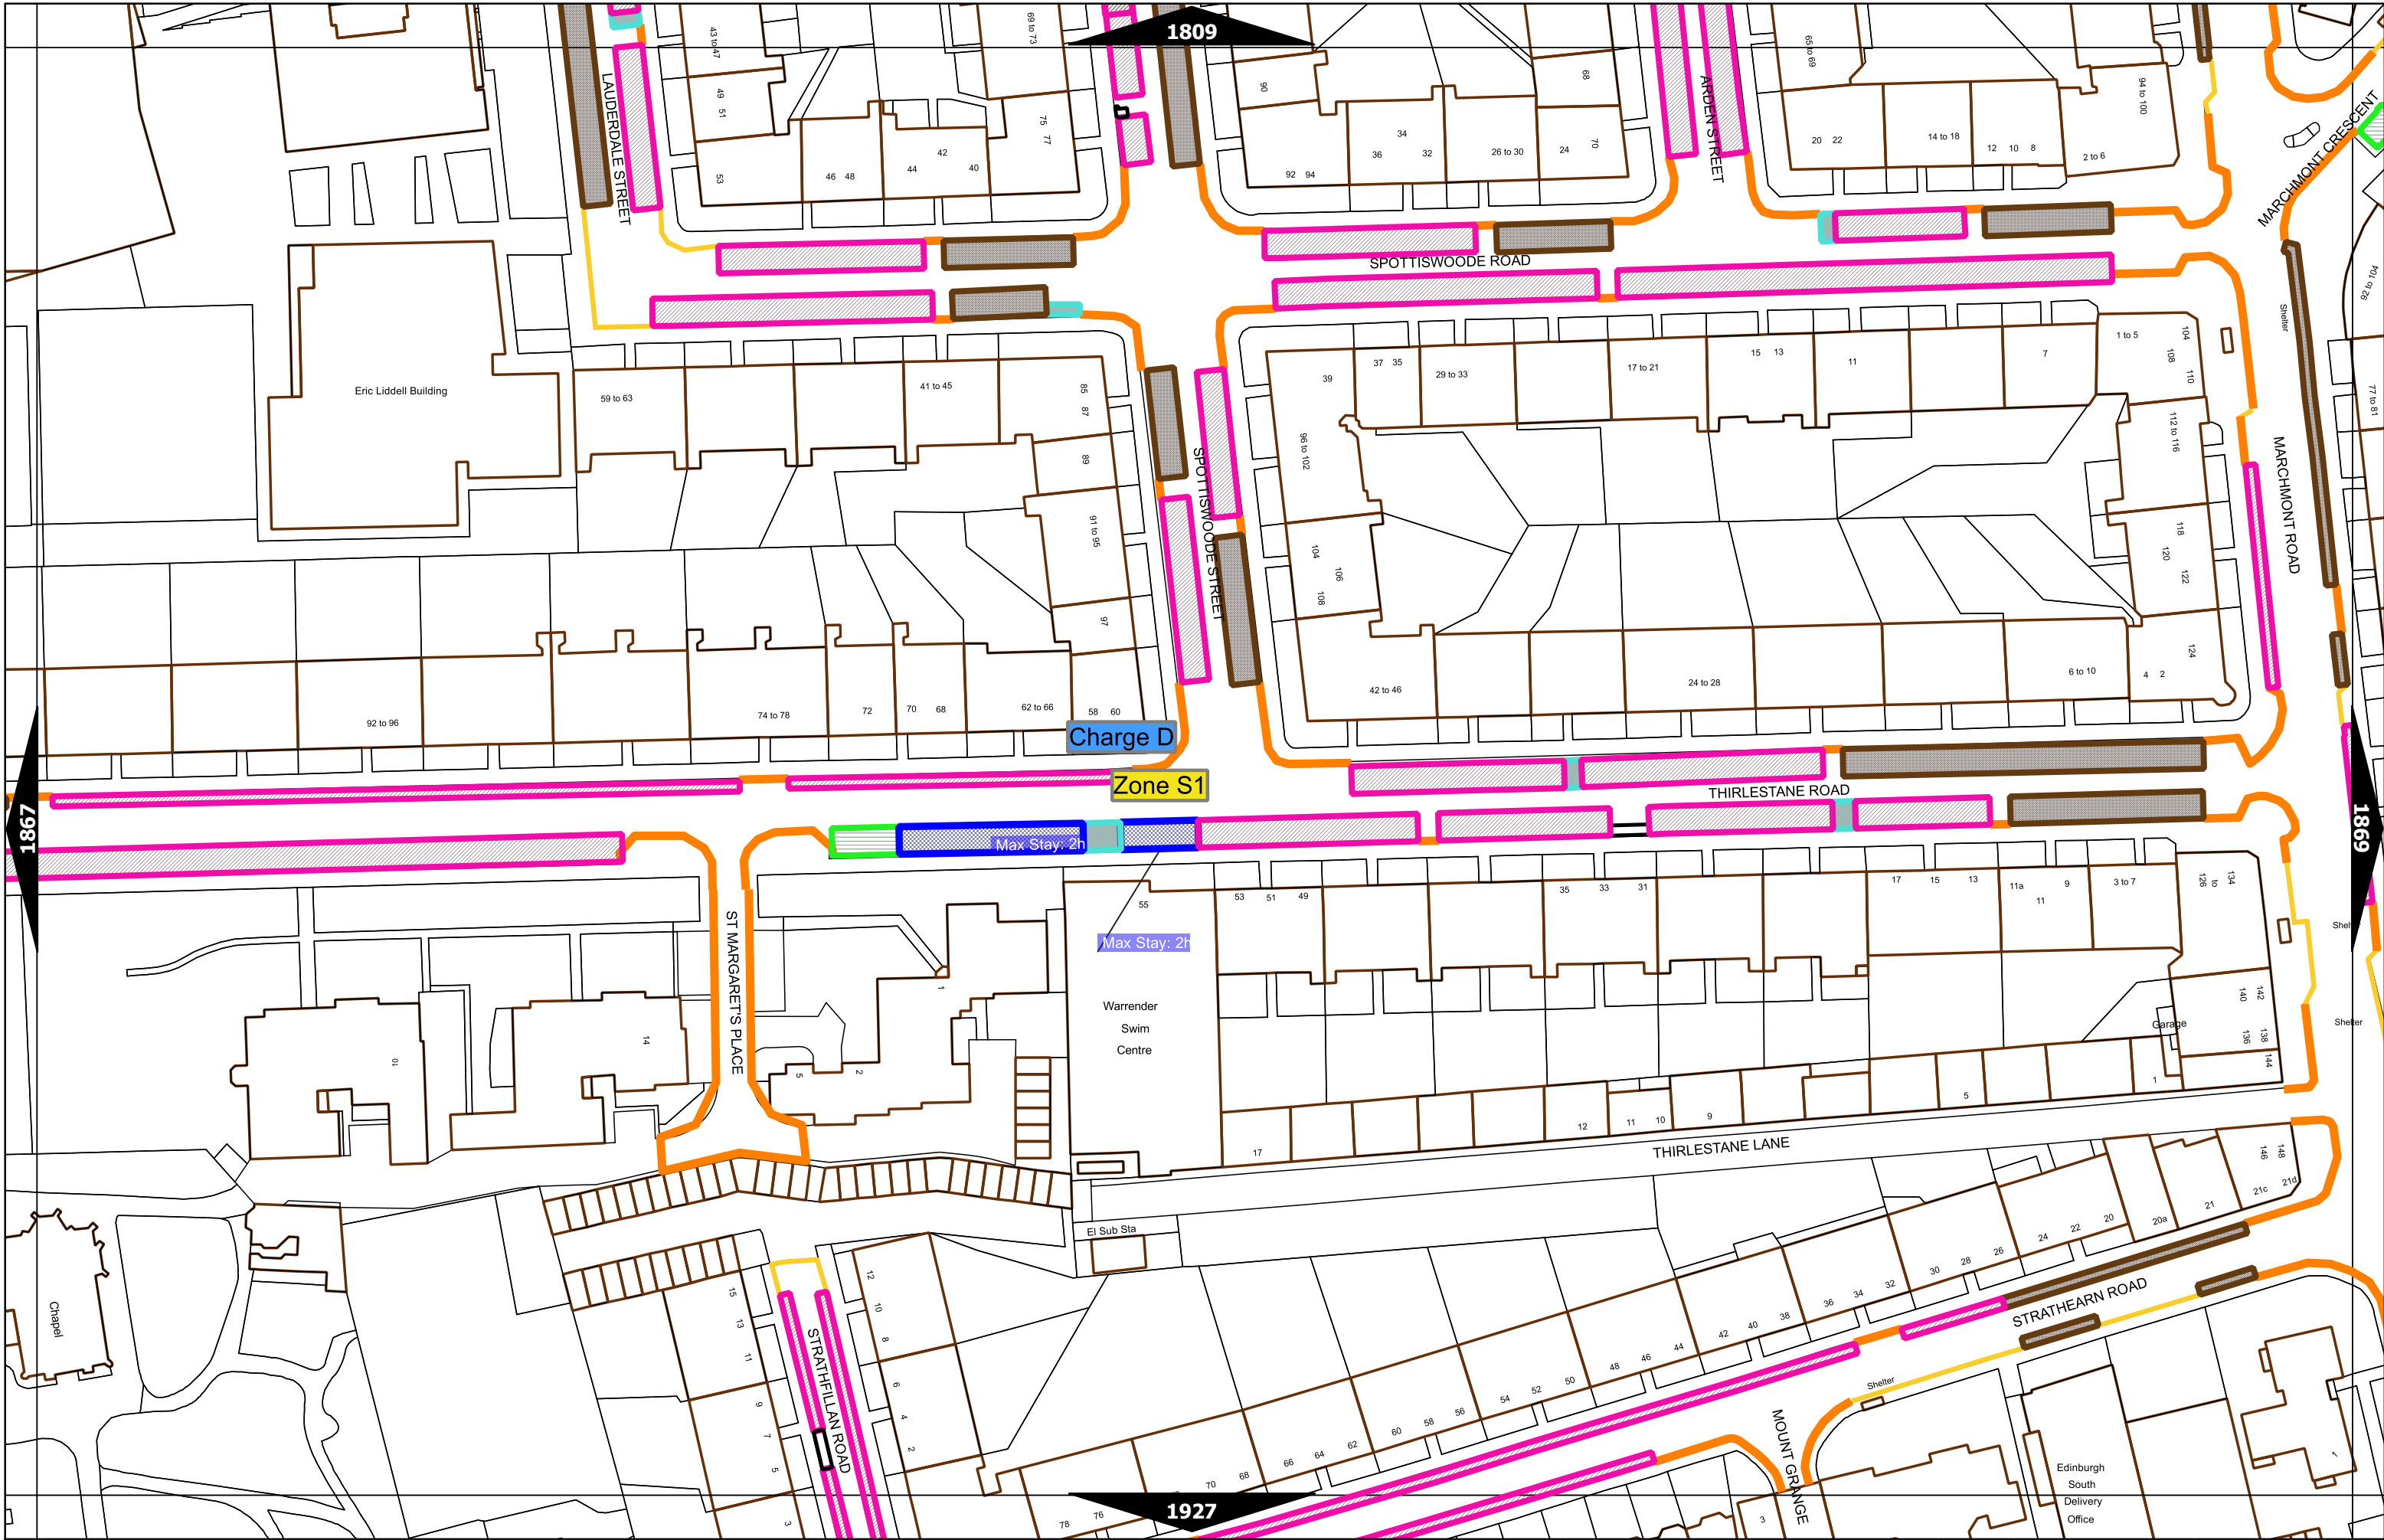

Scale at A3	1:1000
Print Date	31-May-2023
Map Tile	1809
Revision	6
Status	PROPOSED

Scale at A3	1:1000
Print Date	31-May-2023
Map Tile	1810
Revision	9
Status	PROPOSED

Scale at A3	1:1000
Print Date	31-May-2023
Map Tile	1864
Revision	6
Status	PROPOSED

Scale at A3	1:1000
Print Date	31-May-2023
Map Tile	1865
Revision	3
Status	PROPOSED

Scale at A3	1:1000
Print Date	31-May-2023
Map Tile	1867
Revision	6
Status	PROPOSED

Scale at A3	1:1000
Print Date	31-May-2023
Map Tile	1868
Revision	6
Status	PROPOSED

Scale at A3	1:1000
Print Date	31-May-2023
Map Tile	1869
Revision	6
Status	PROPOSED

Scale at A3	1:1000
Print Date	31-May-2023
Map Tile	1924
Revision	4
Status	PROPOSED

Scale at A3	1:1000
Print Date	31-May-2023
Map Tile	1927
Revision	6
Status	PROPOSED

Scale at A3	1:1000
Print Date	31-May-2023
Map Tile	2044
Revision	4
Status	PROPOSED

Scale at A3	1:1000
Print Date	31-May-2023
Map Tile	2102
Revision	7
Status	PROPOSED

Scale at A3	1:1000
Print Date	31-May-2023
Map Tile	2103
Revision	4
Status	PROPOSED