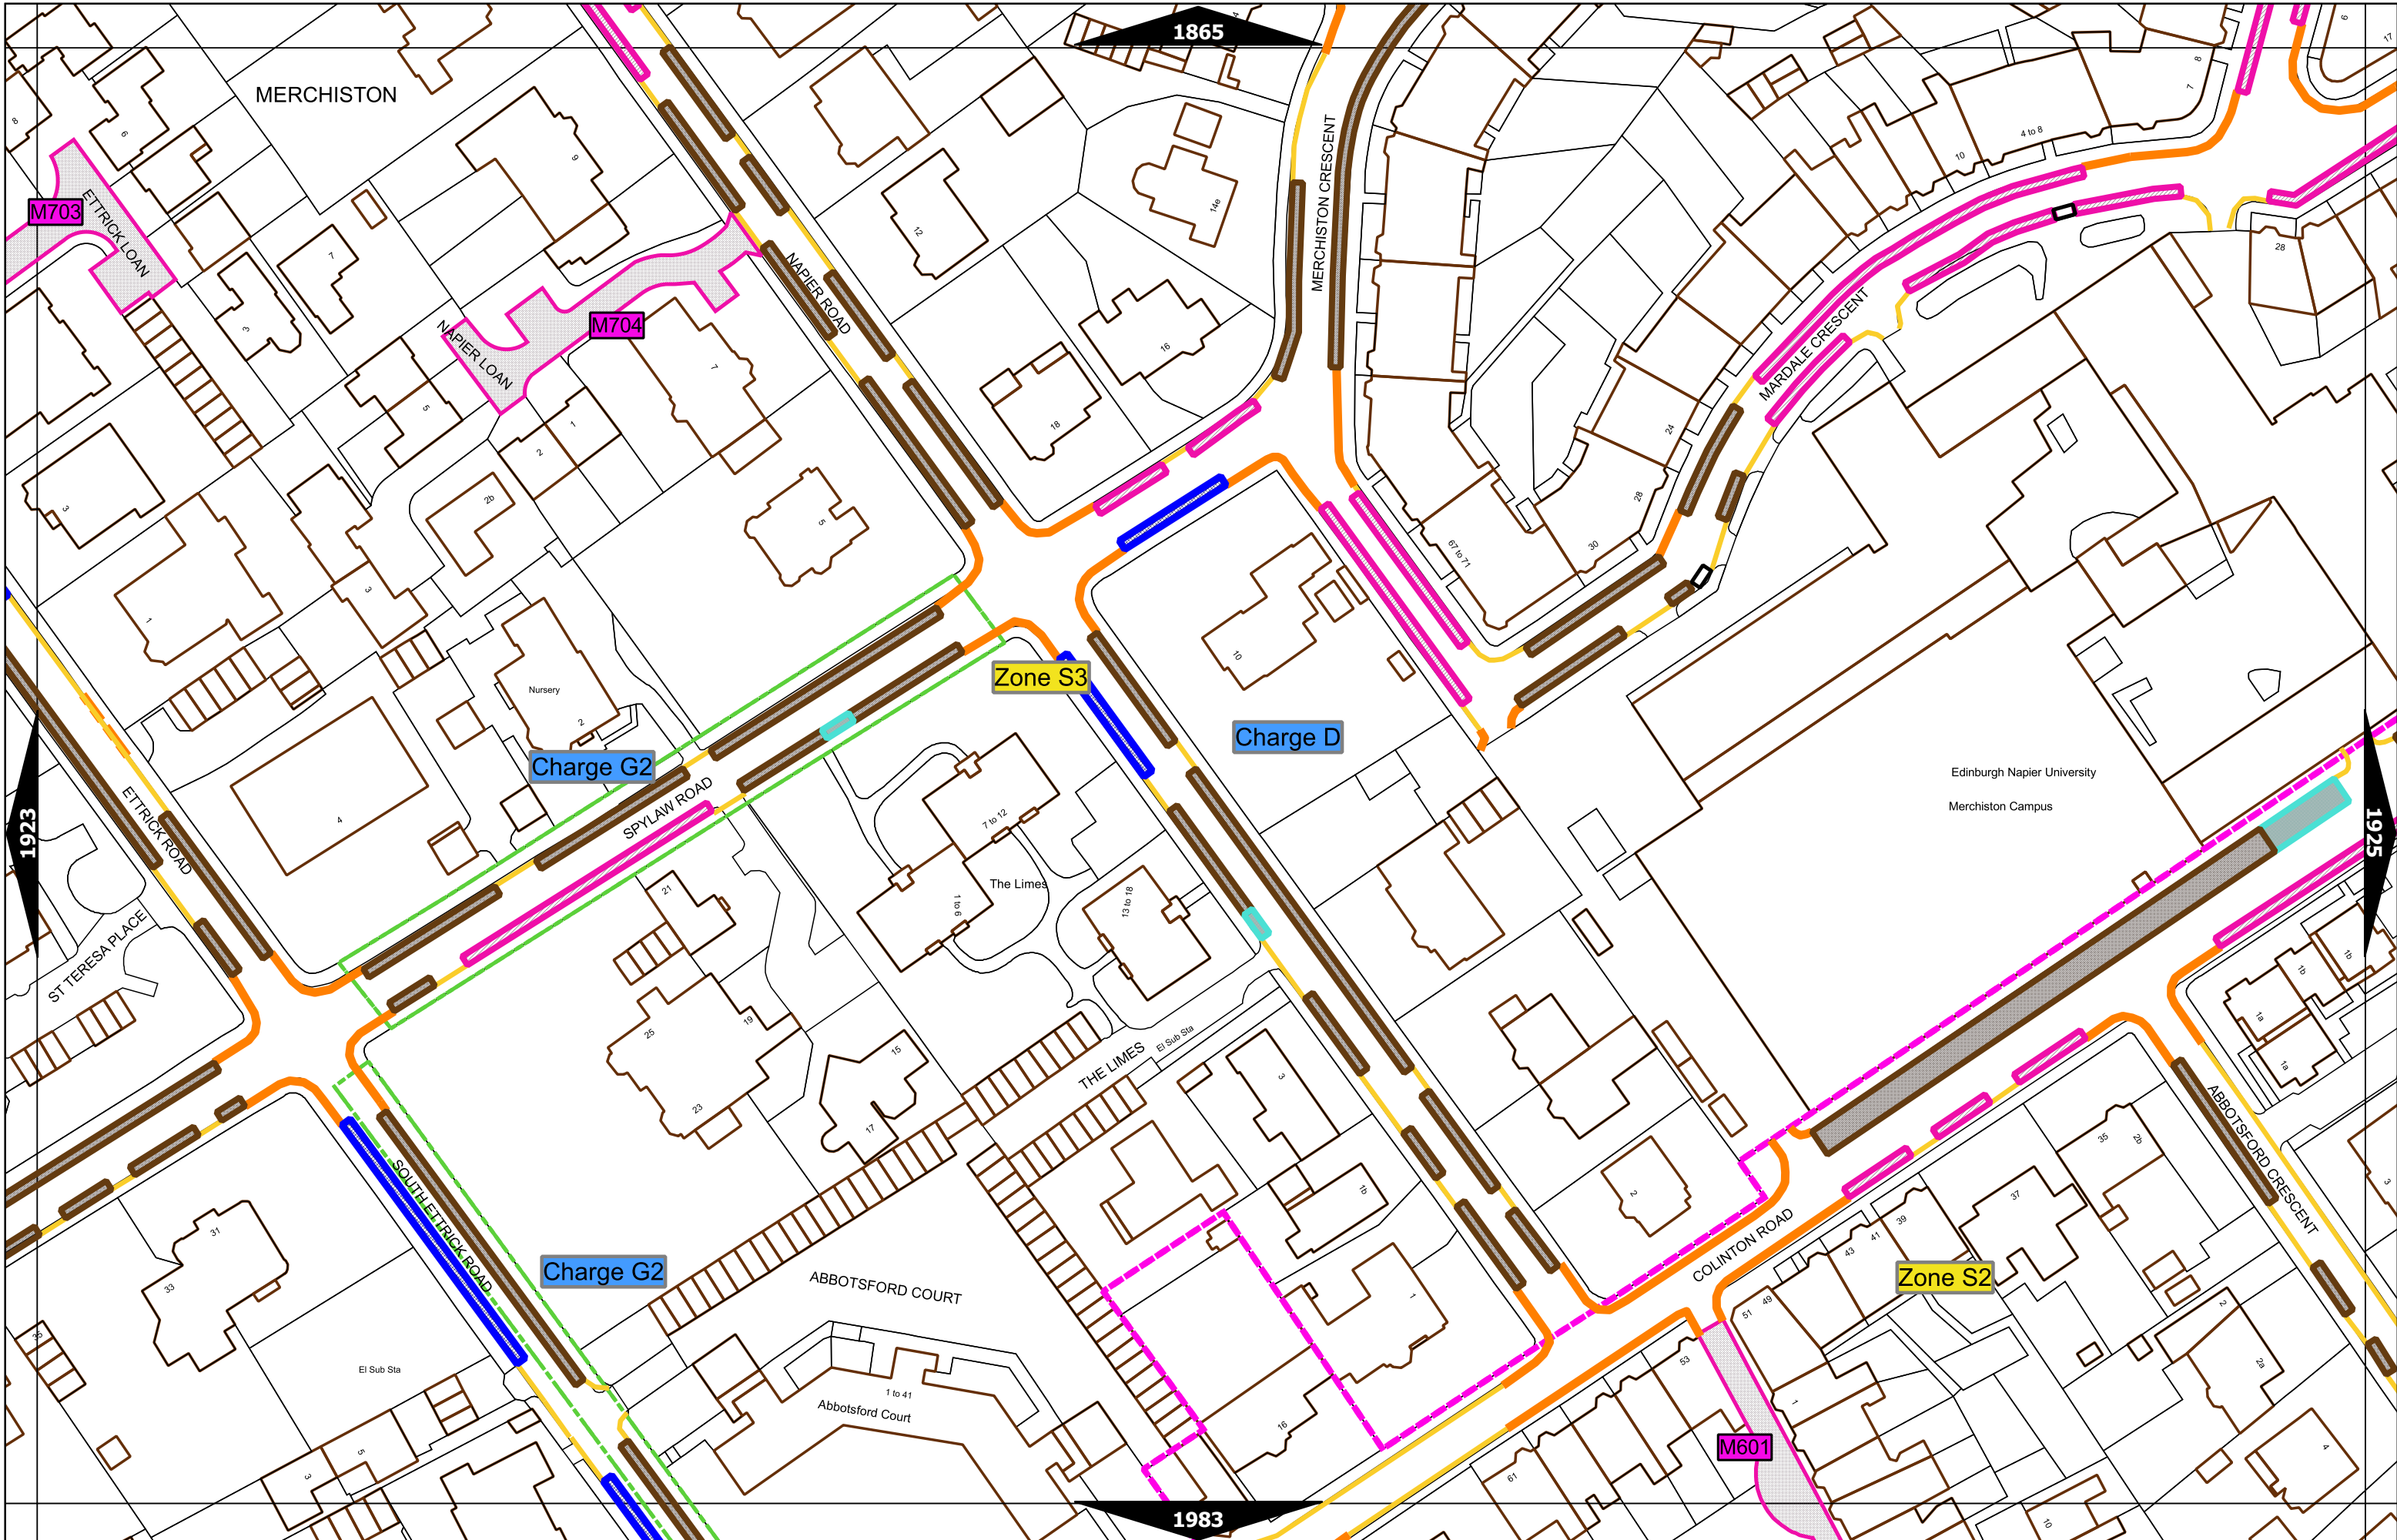

Scale at A3	1:1000
Print Date	31-May-2023
Map Tile	1865
Revision	3
Status	PROPOSED

Scale at A3	1:1000
Print Date	31-May-2023
Map Tile	1867
Revision	6
Status	PROPOSED

Scale at A3	1:1000
Print Date	31-May-2023
Map Tile	1868
Revision	6
Status	PROPOSED

Scale at A3	1:1000
Print Date	31-May-2023
Map Tile	1869
Revision	6
Status	PROPOSED

Scale at A3	1:1000
Print Date	31-May-2023
Map Tile	1924
Revision	4
Status	PROPOSED

Scale at A3	1:1000
Print Date	31-May-2023
Map Tile	1927
Revision	6
Status	PROPOSED

Scale at A3	1:1000
Print Date	31-May-2023
Map Tile	1984
Revision	4
Status	PROPOSED

Scale at A3	1:1000
Print Date	31-May-2023
Map Tile	1985
Revision	5
Status	PROPOSED

Scale at A3	1:1000
Print Date	31-May-2023
Map Tile	2043
Revision	5
Status	PROPOSED

Scale at A3	1:1000
Print Date	31-May-2023
Map Tile	2044
Revision	4
Status	PROPOSED

Scale at A3	1:1000
Print Date	31-May-2023
Map Tile	2102
Revision	7
Status	PROPOSED

Scale at A3	1:1000
Print Date	31-May-2023
Map Tile	2103
Revision	4
Status	PROPOSED