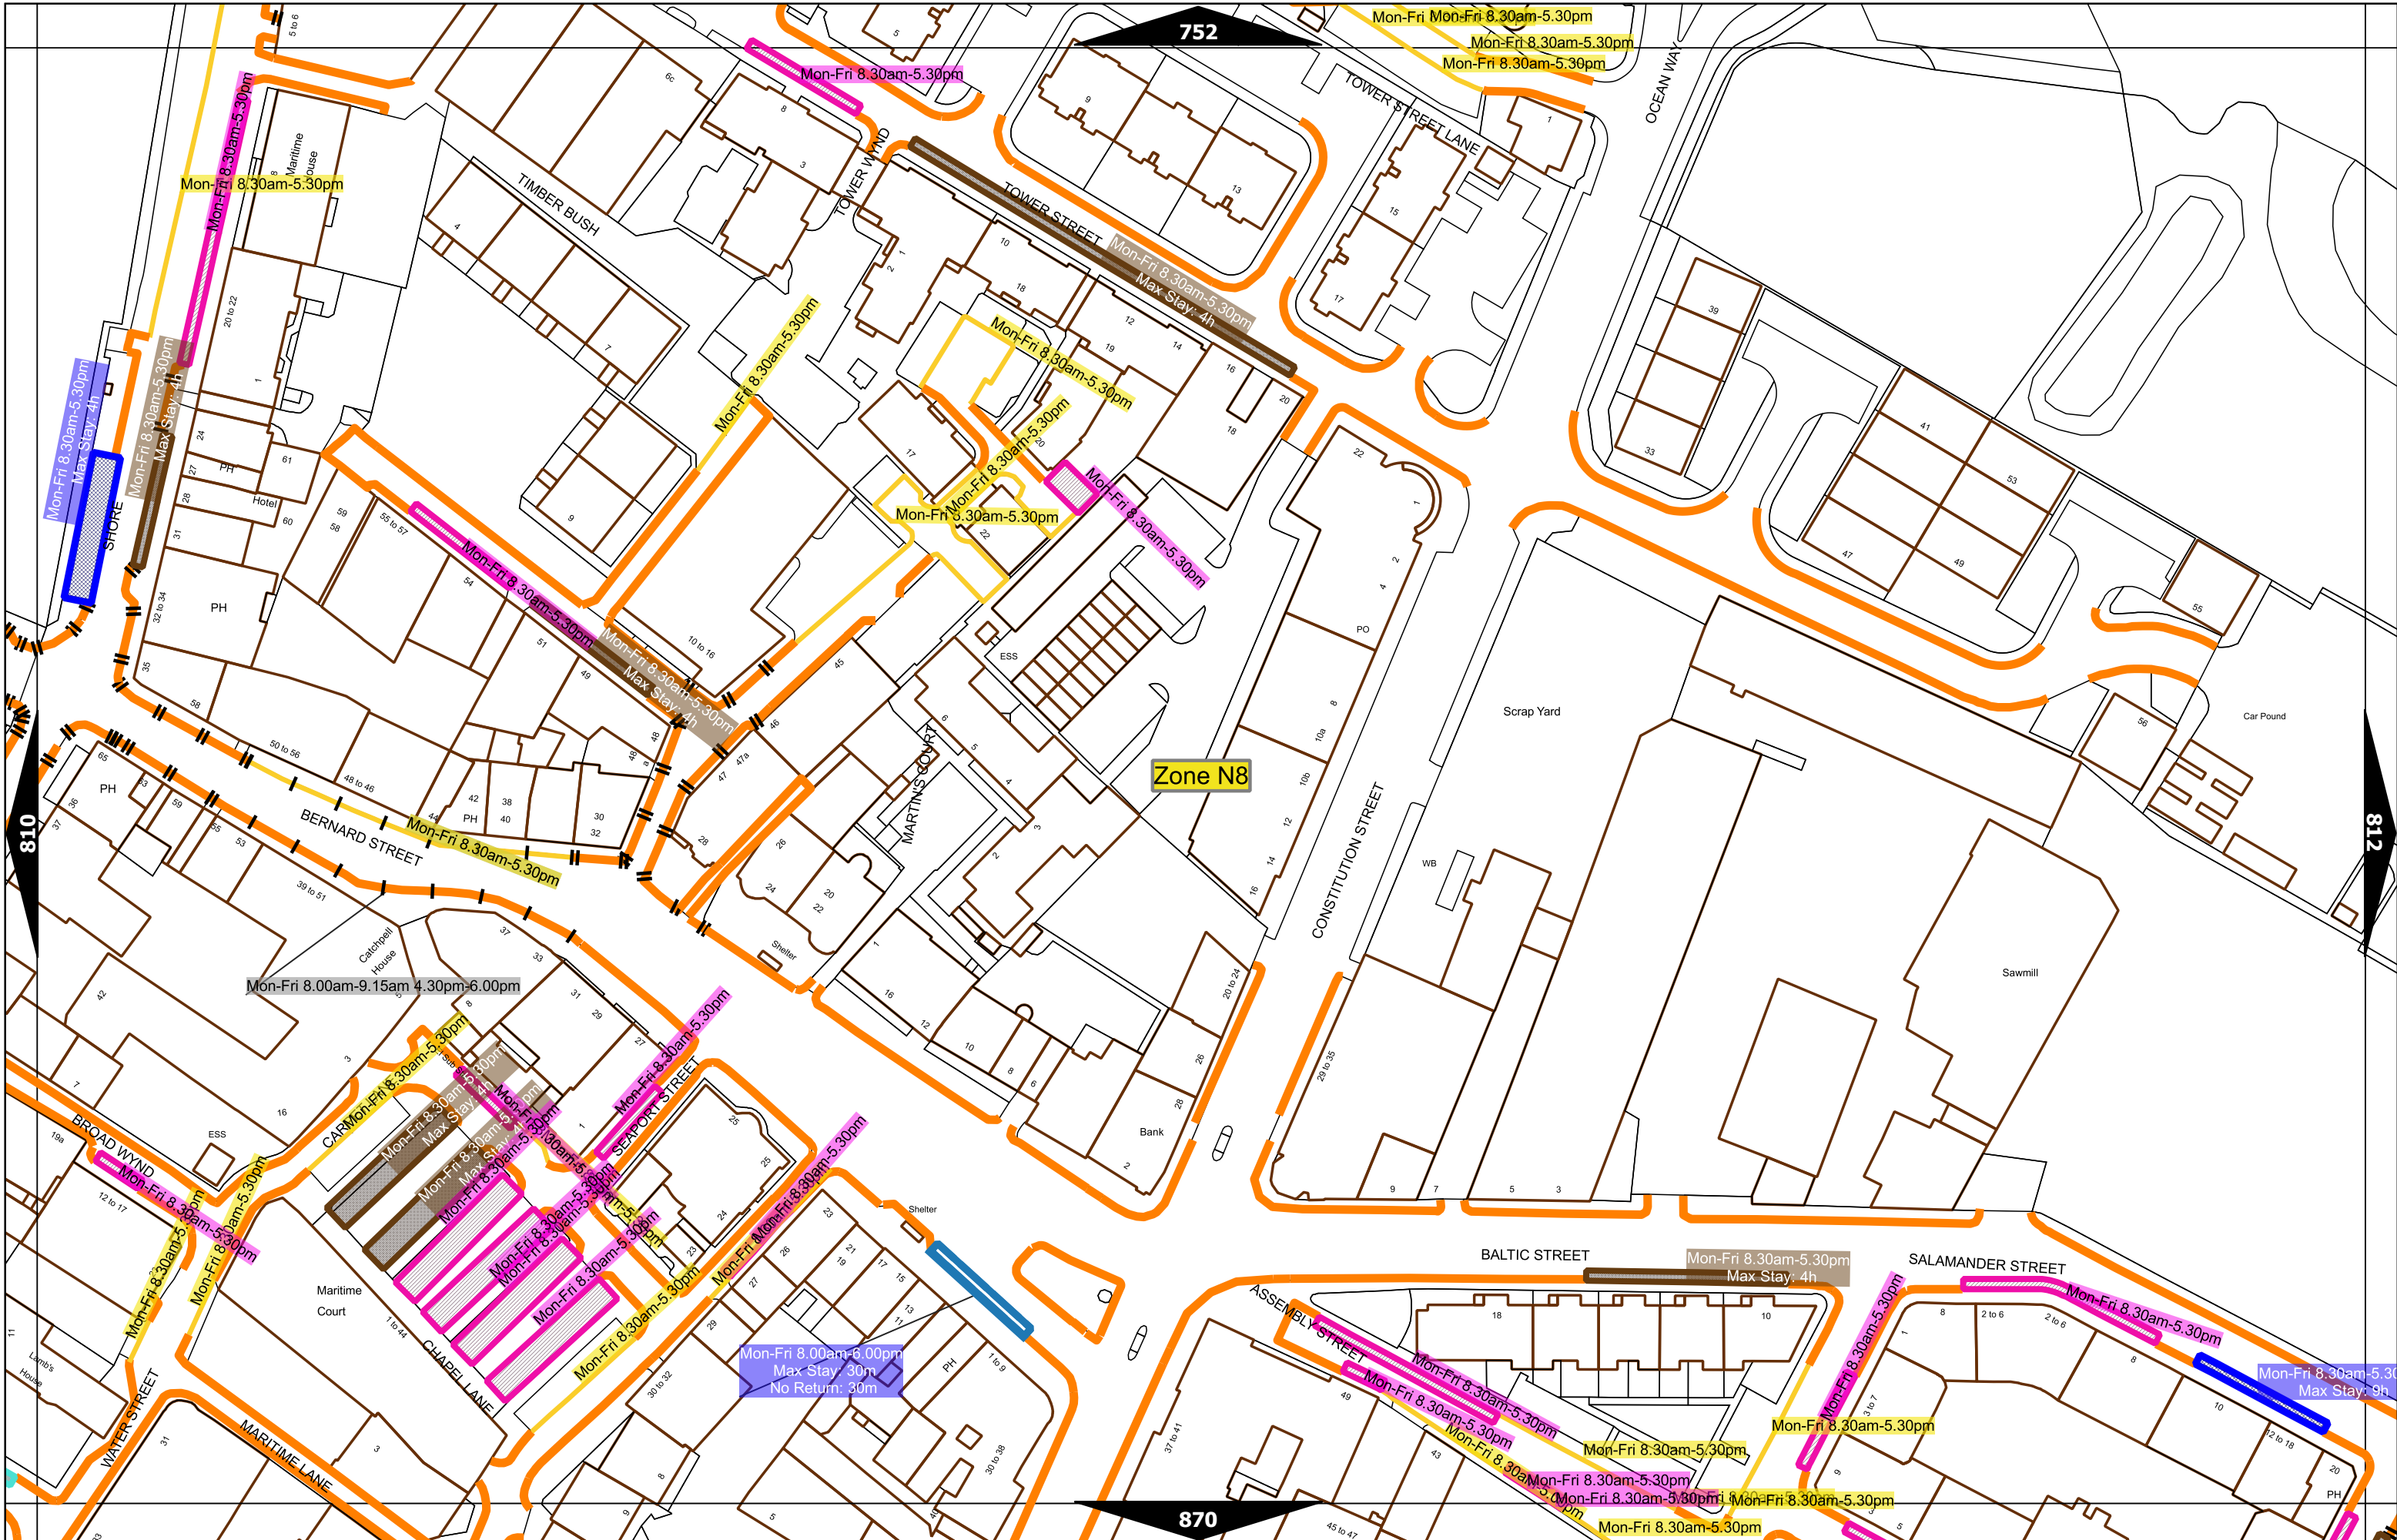

Note: This table indicated the typical maximum stay periods and any differences are labelled on the map tiles.

Scale at A3	1:1000
Effective Date	14-Feb-2023
Map Tile	749
Revision	6
Status	CONFIRMED

Scale at A3	1:1000
Effective Date	14-Feb-2023
Map Tile	750
Revision	4
Status	CONFIRMED

Scale at A3	1:1000
Effective Date	14-Feb-2023
Map Tile	809
Revision	2
Status	CONFIRMED

Scale at A3	1:1000
Effective Date	14-Feb-2023
Map Tile	811
Revision	3
Status	CONFIRMED

Scale at A3	1:1000
Effective Date	12-Jun-2023
Map Tile	867
Revision	5
Status	CONFIRMED