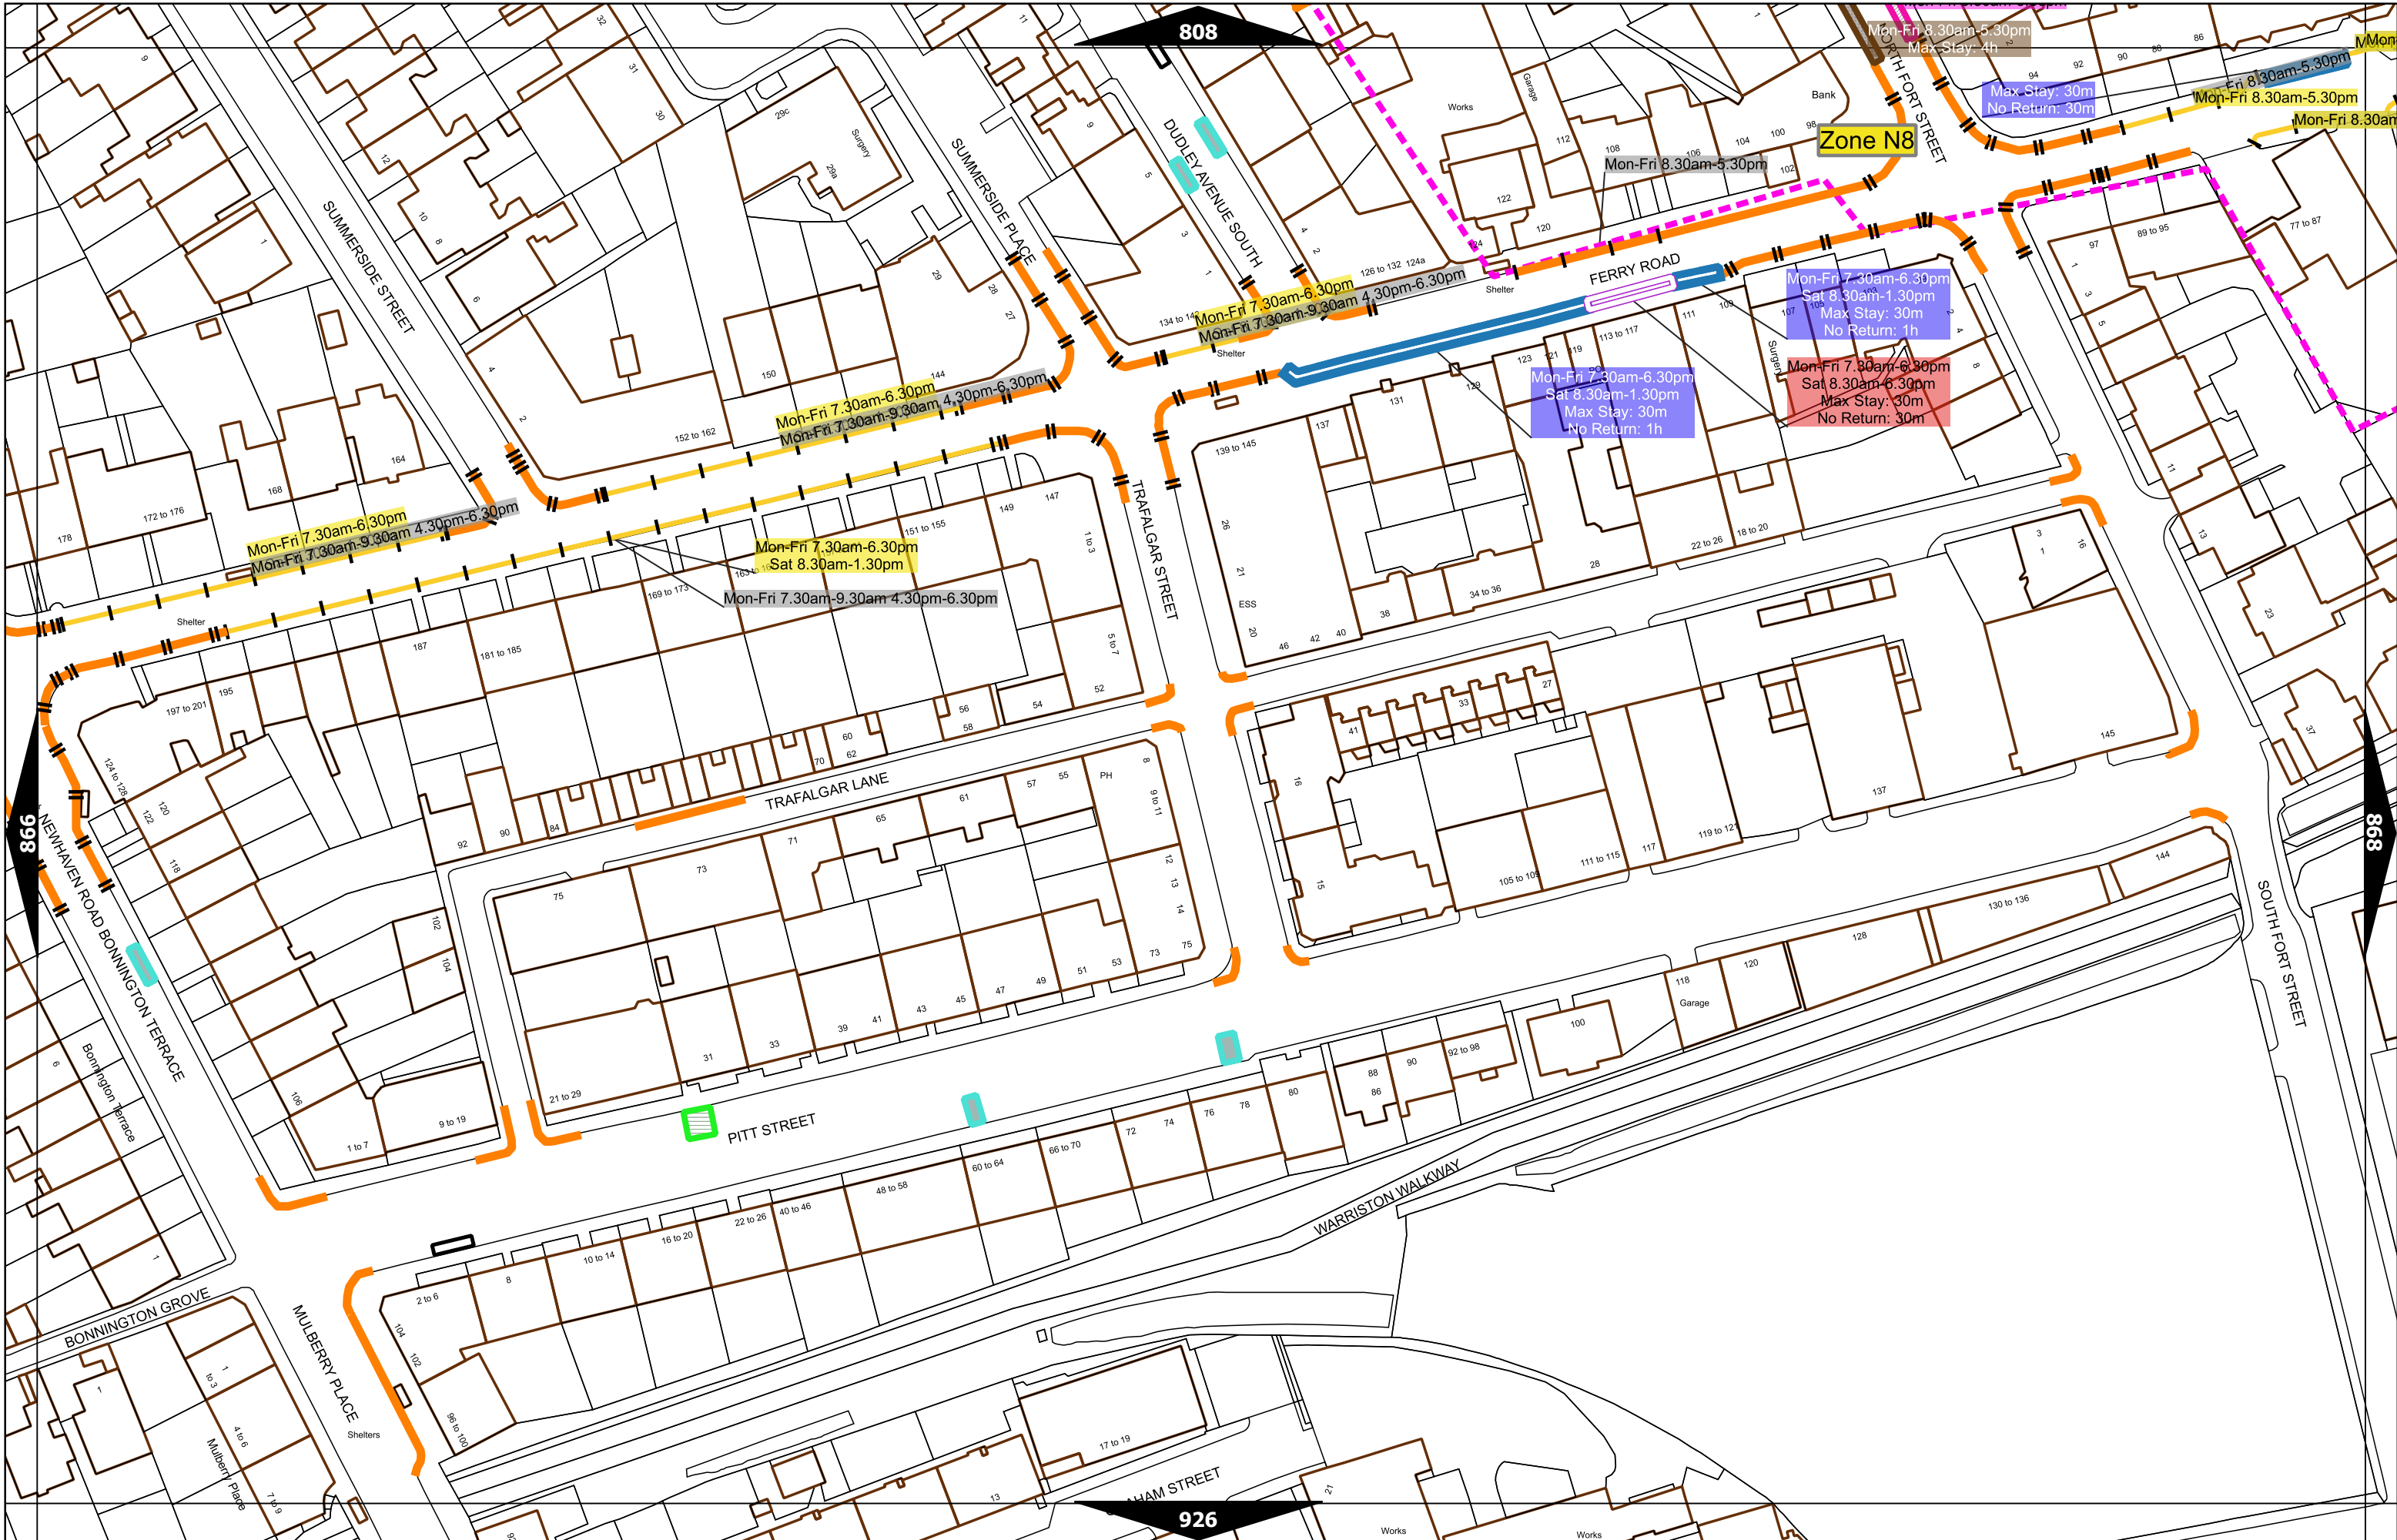

Note: This table indicated the typical maximum stay periods and any differences are labelled on the map tiles.

Scale at A3	1:1000
Effective Date	14-Feb-2023
Map Tile	749
Revision	6
Status	CONFIRMED

Scale at A3	1:1000
Effective Date	14-Feb-2023
Map Tile	750
Revision	4
Status	CONFIRMED

Scale at A3	1:1000
Effective Date	14-Feb-2023
Map Tile	809
Revision	2
Status	CONFIRMED

Scale at A3	1:1000
Effective Date	14-Feb-2023
Map Tile	811
Revision	3
Status	CONFIRMED

Scale at A3	1:1000
Effective Date	12-Jun-2023
Map Tile	867
Revision	5
Status	CONFIRMED