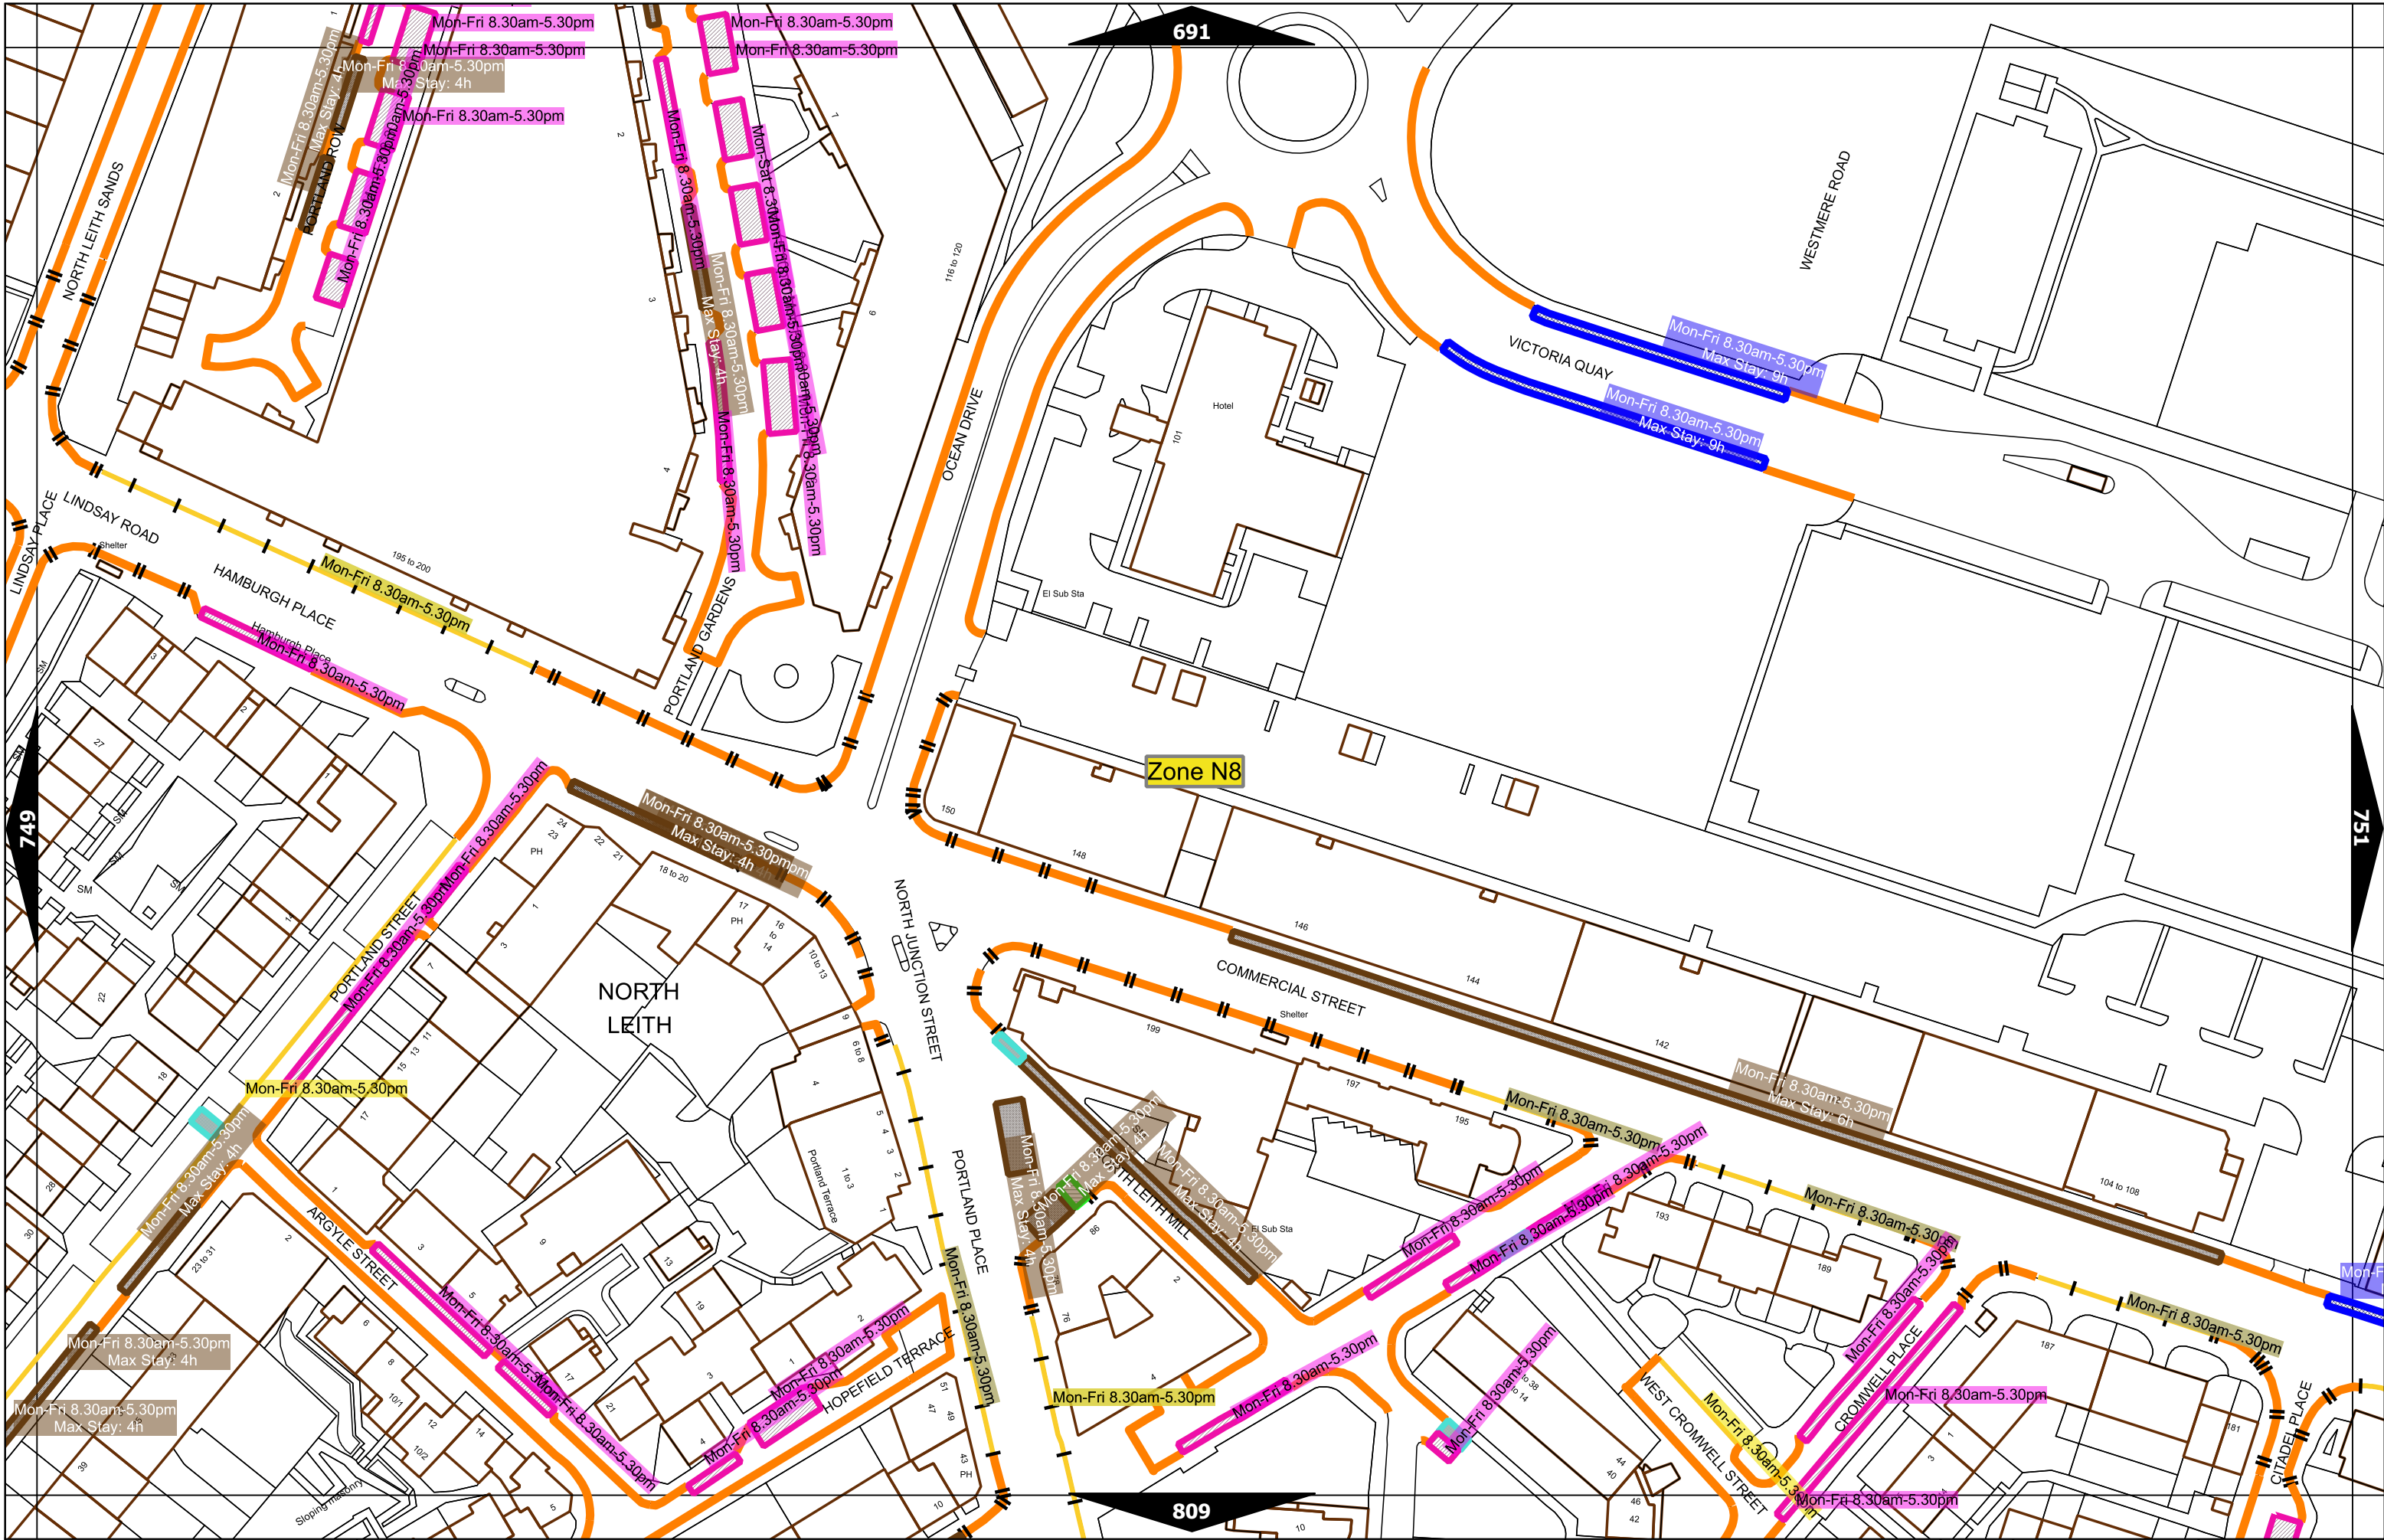

Scale at A3	1:1000
Effective Date	14-Feb-2023
Map Tile	750
Revision	4
Status	CONFIRMED