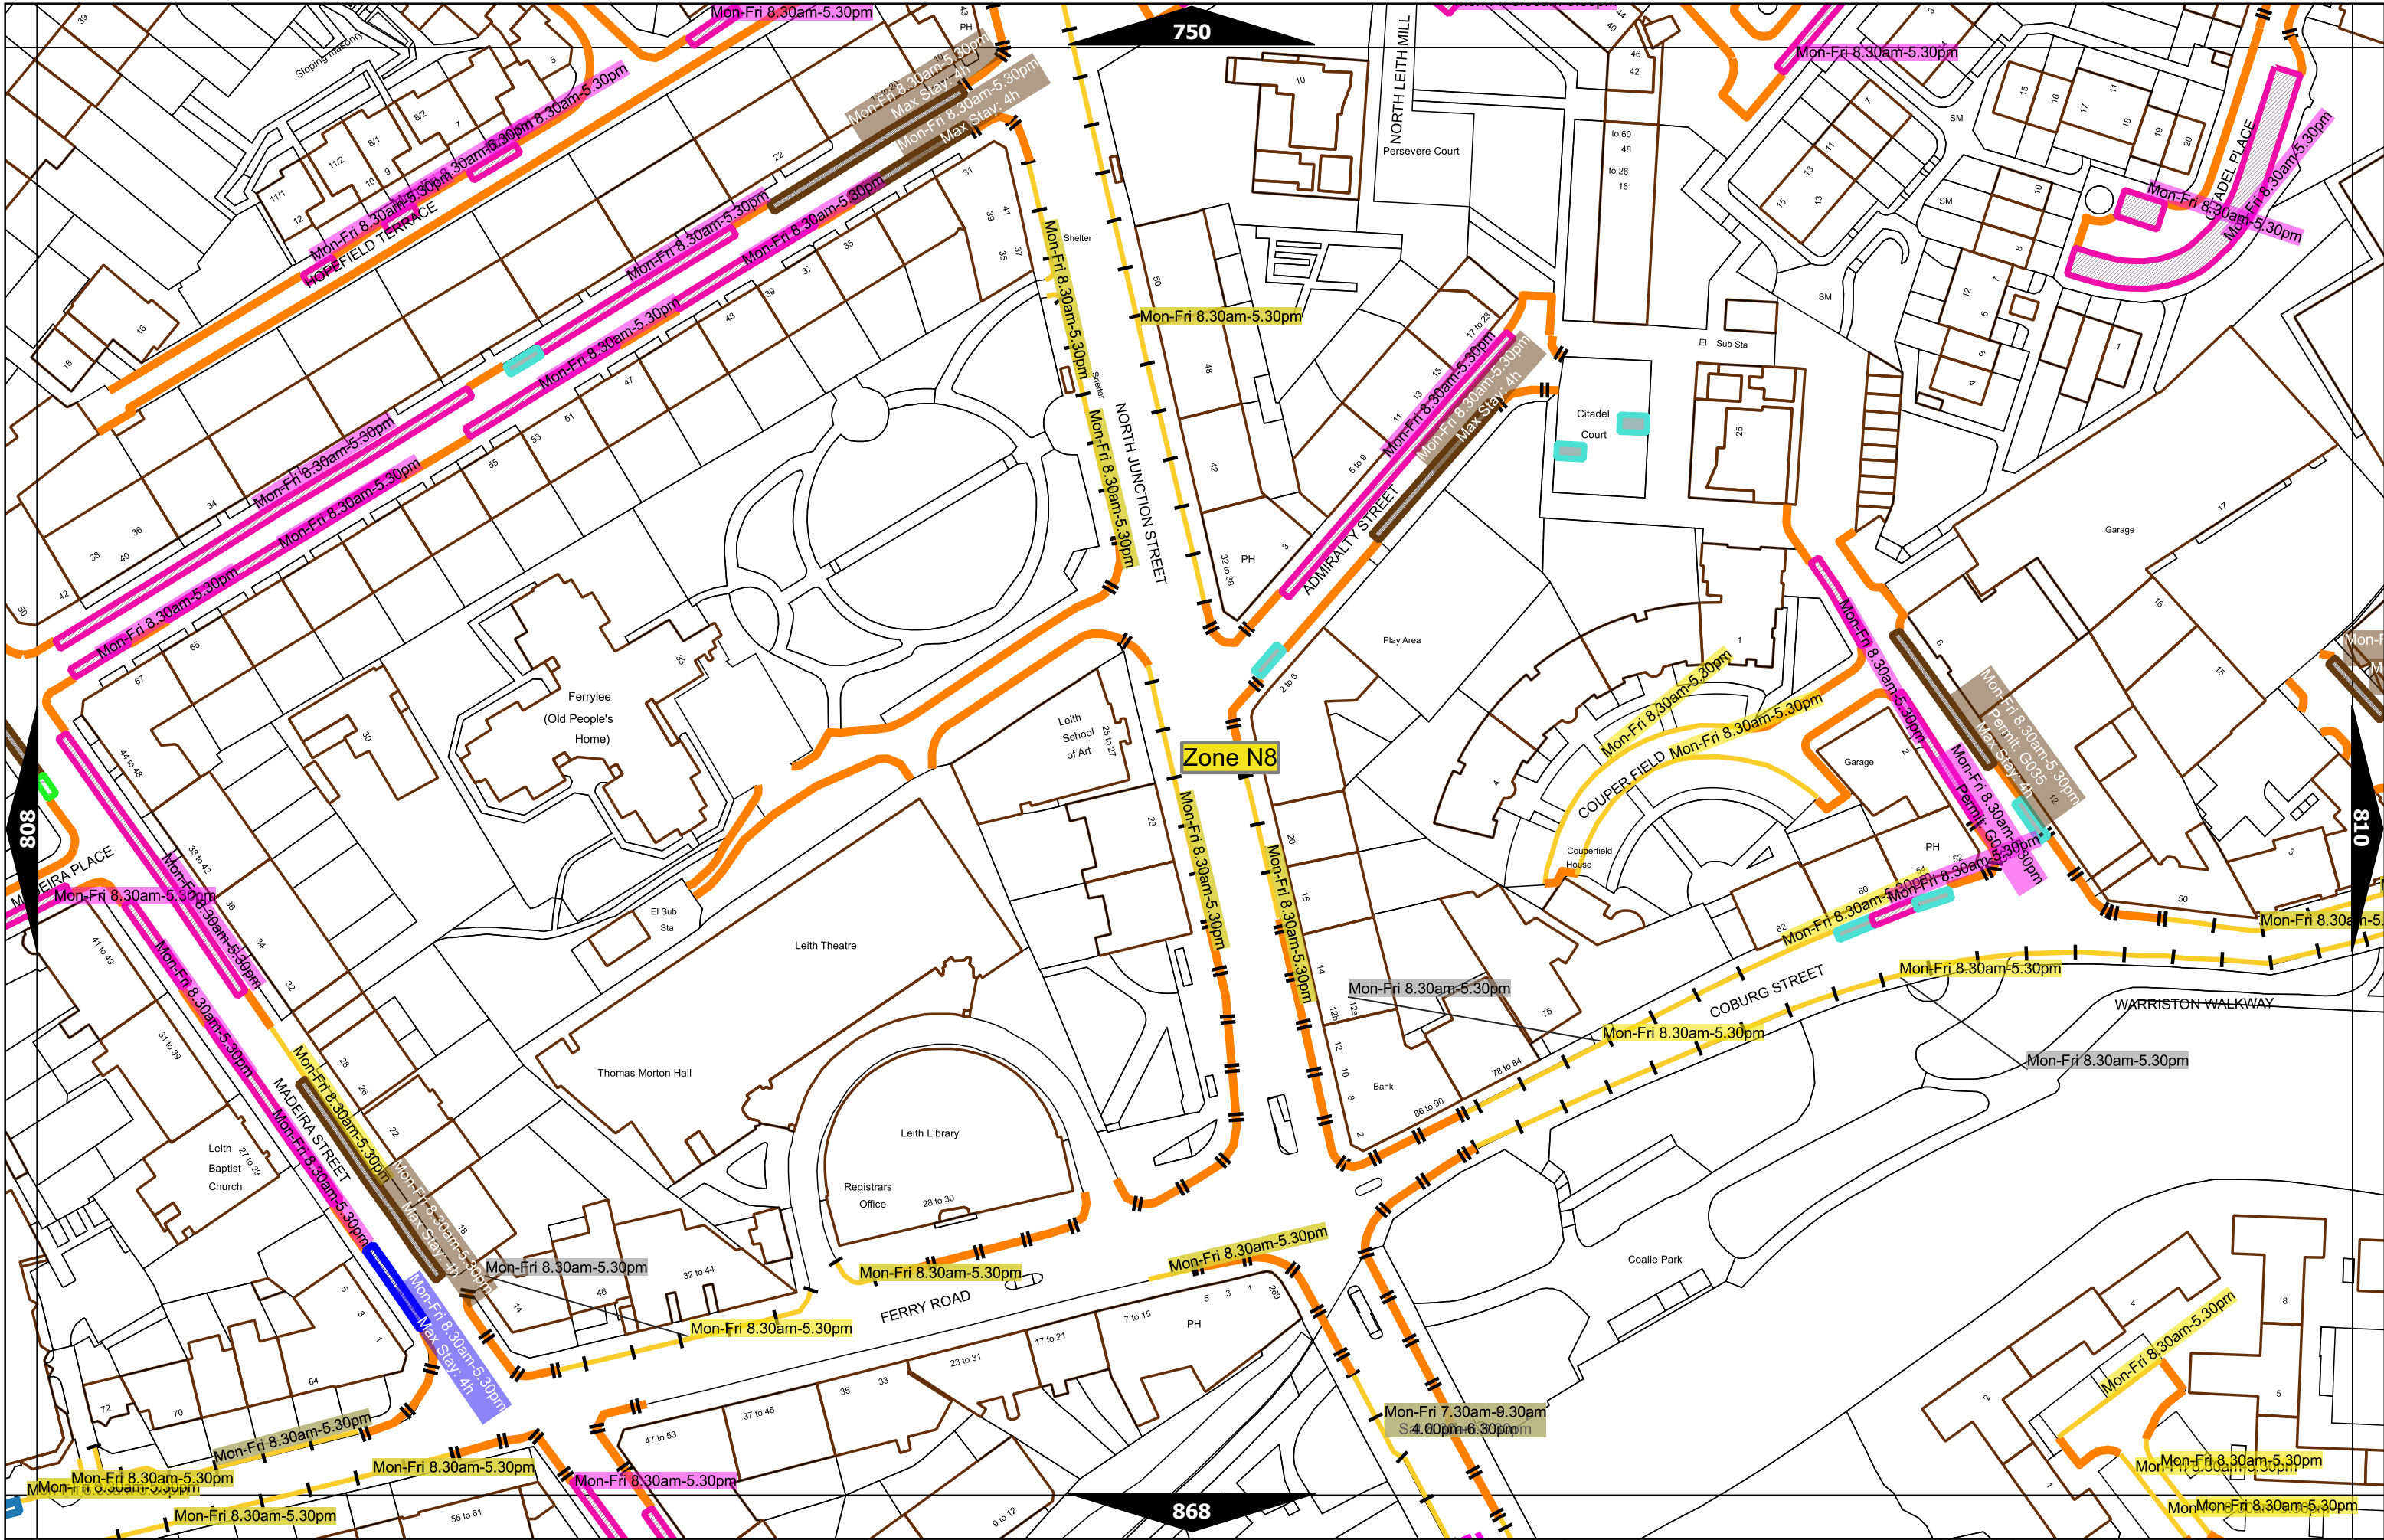

Note: This table indicated the typical maximum stay periods and any differences are labelled on the map tiles.

Scale at A3	1:1000
Effective Date	14-Feb-2023
Map Tile	749
Revision	6
Status	CONFIRMED

Scale at A3	1:1000
Effective Date	14-Feb-2023
Map Tile	750
Revision	4
Status	CONFIRMED

Scale at A3	1:1000
Effective Date	14-Feb-2023
Map Tile	809
Revision	2
Status	CONFIRMED

Scale at A3	1:1000
Effective Date	14-Feb-2023
Map Tile	811
Revision	3
Status	CONFIRMED

Scale at A3	1:1000
Effective Date	12-Jun-2023
Map Tile	867
Revision	5
Status	CONFIRMED