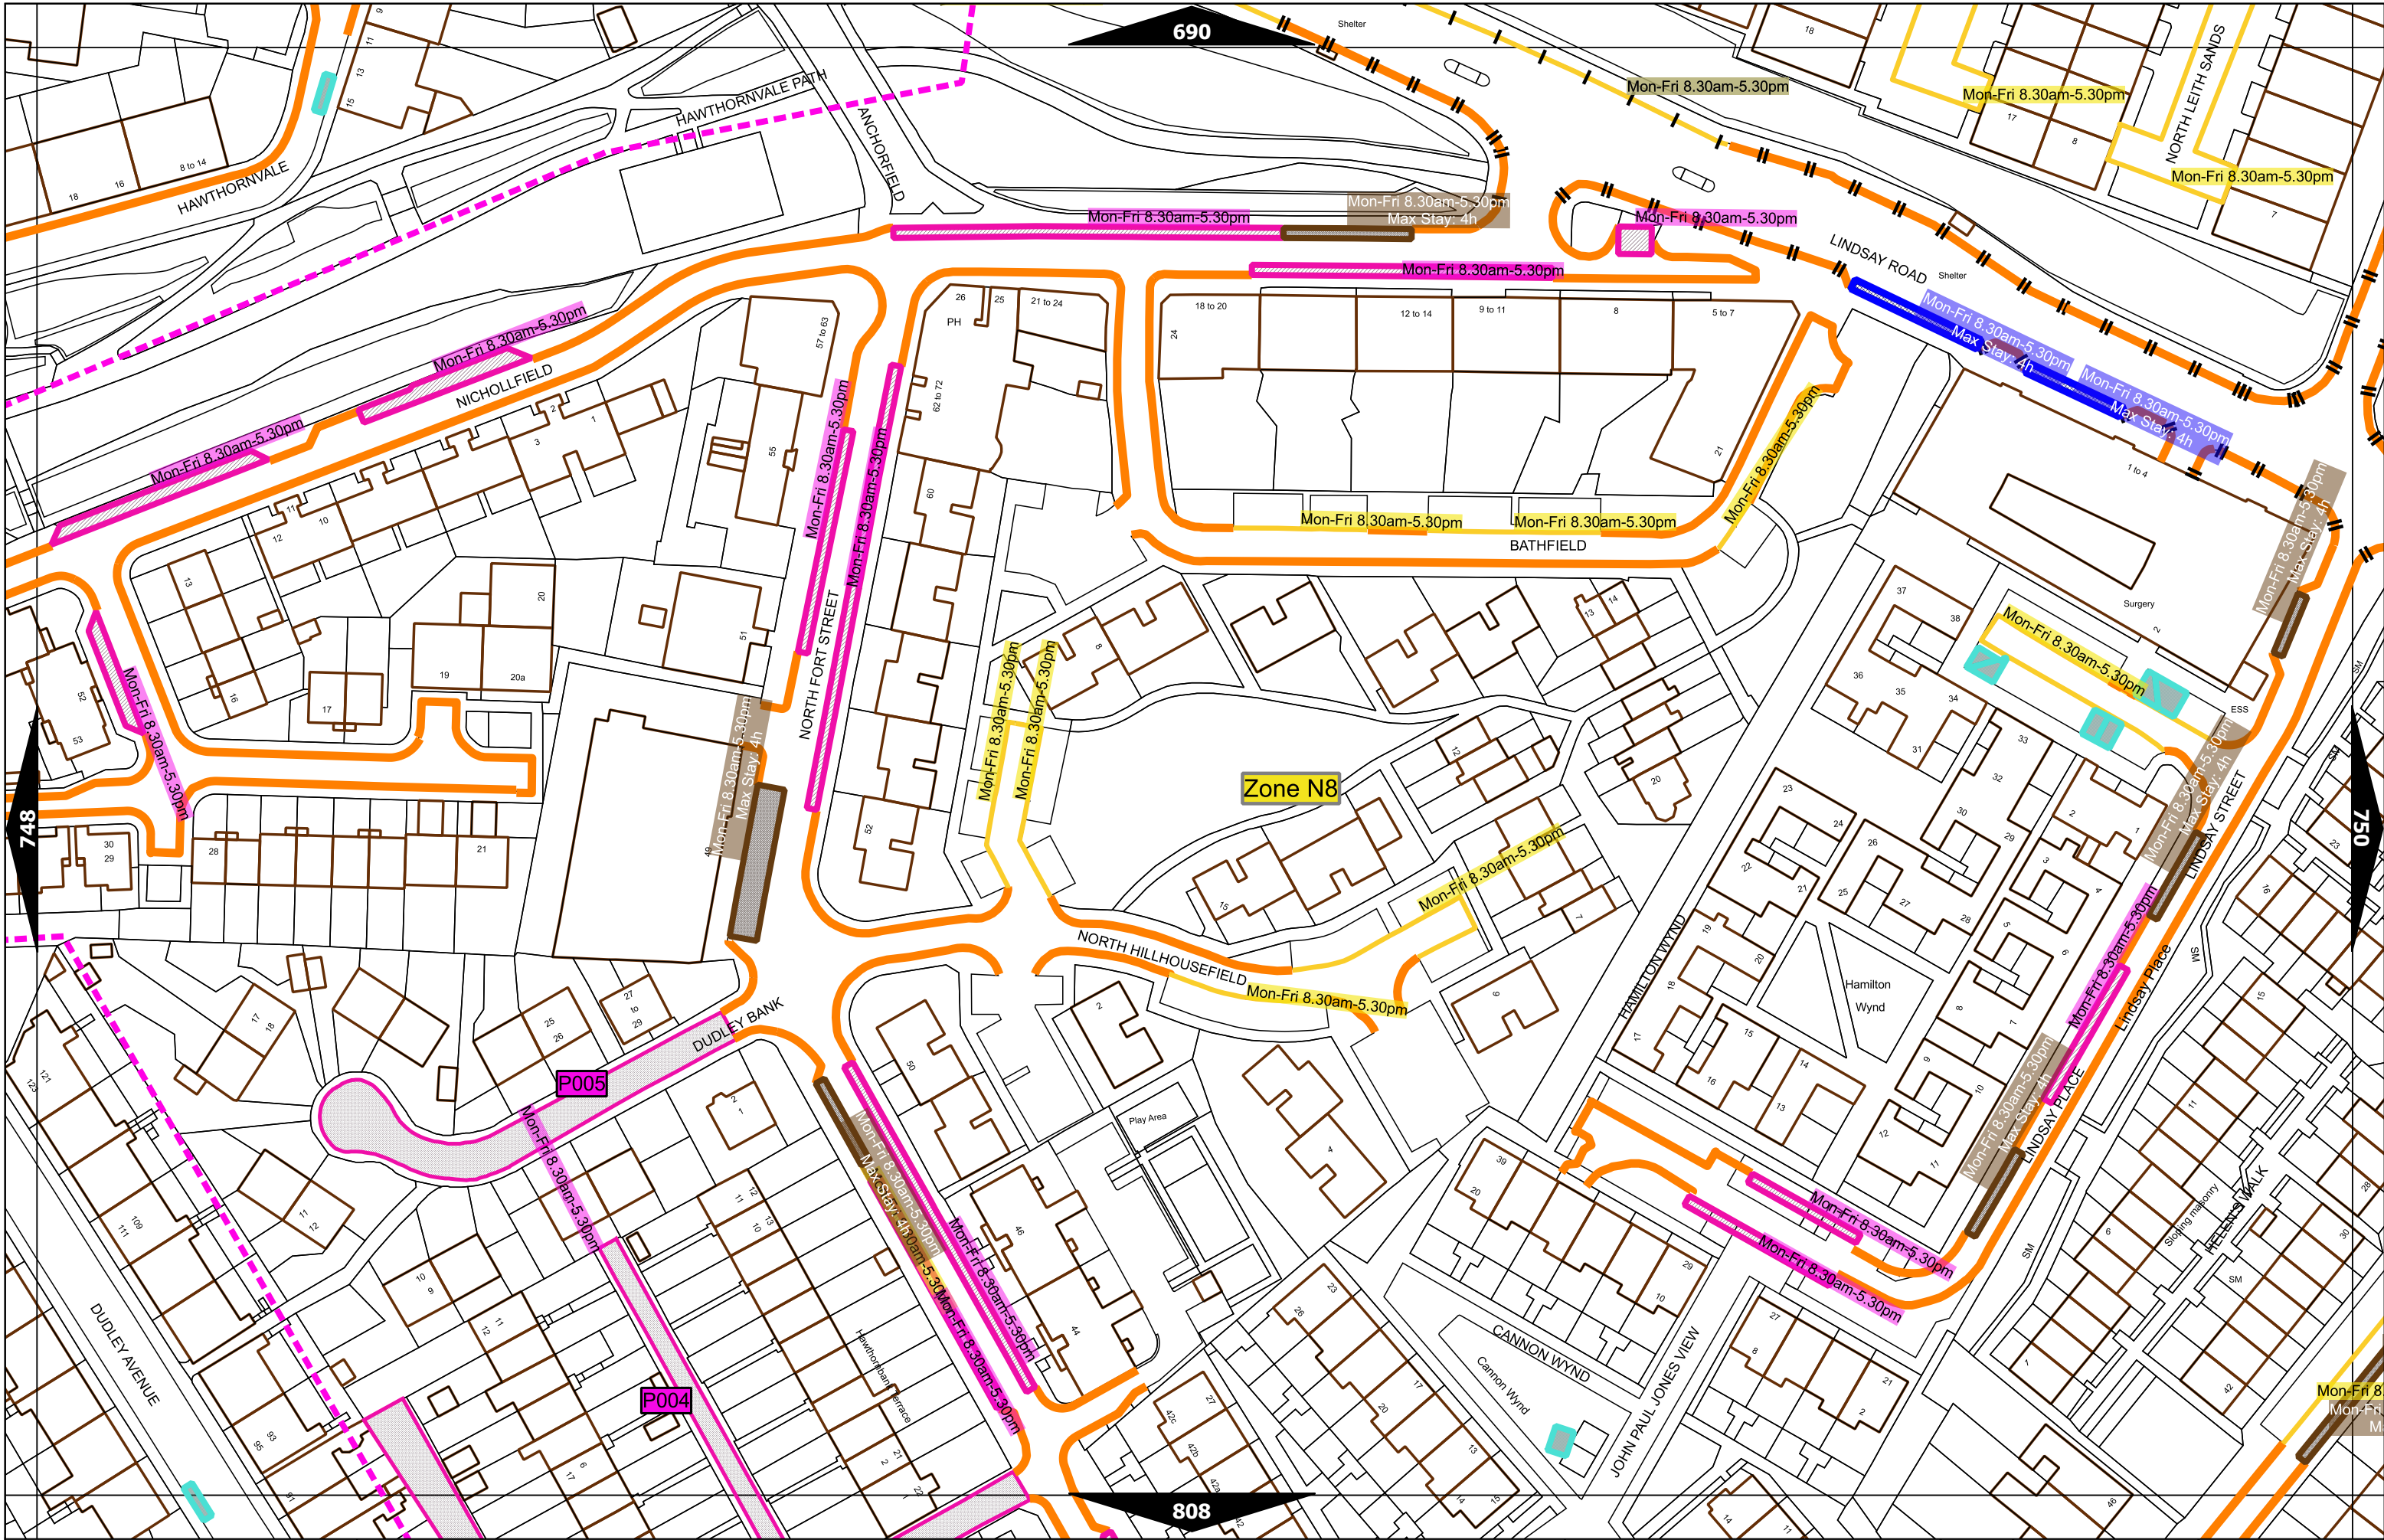

Scale at A3	1:1000
Effective Date	14-Feb-2023
Map Tile	749
Revision	6
Status	CONFIRMED