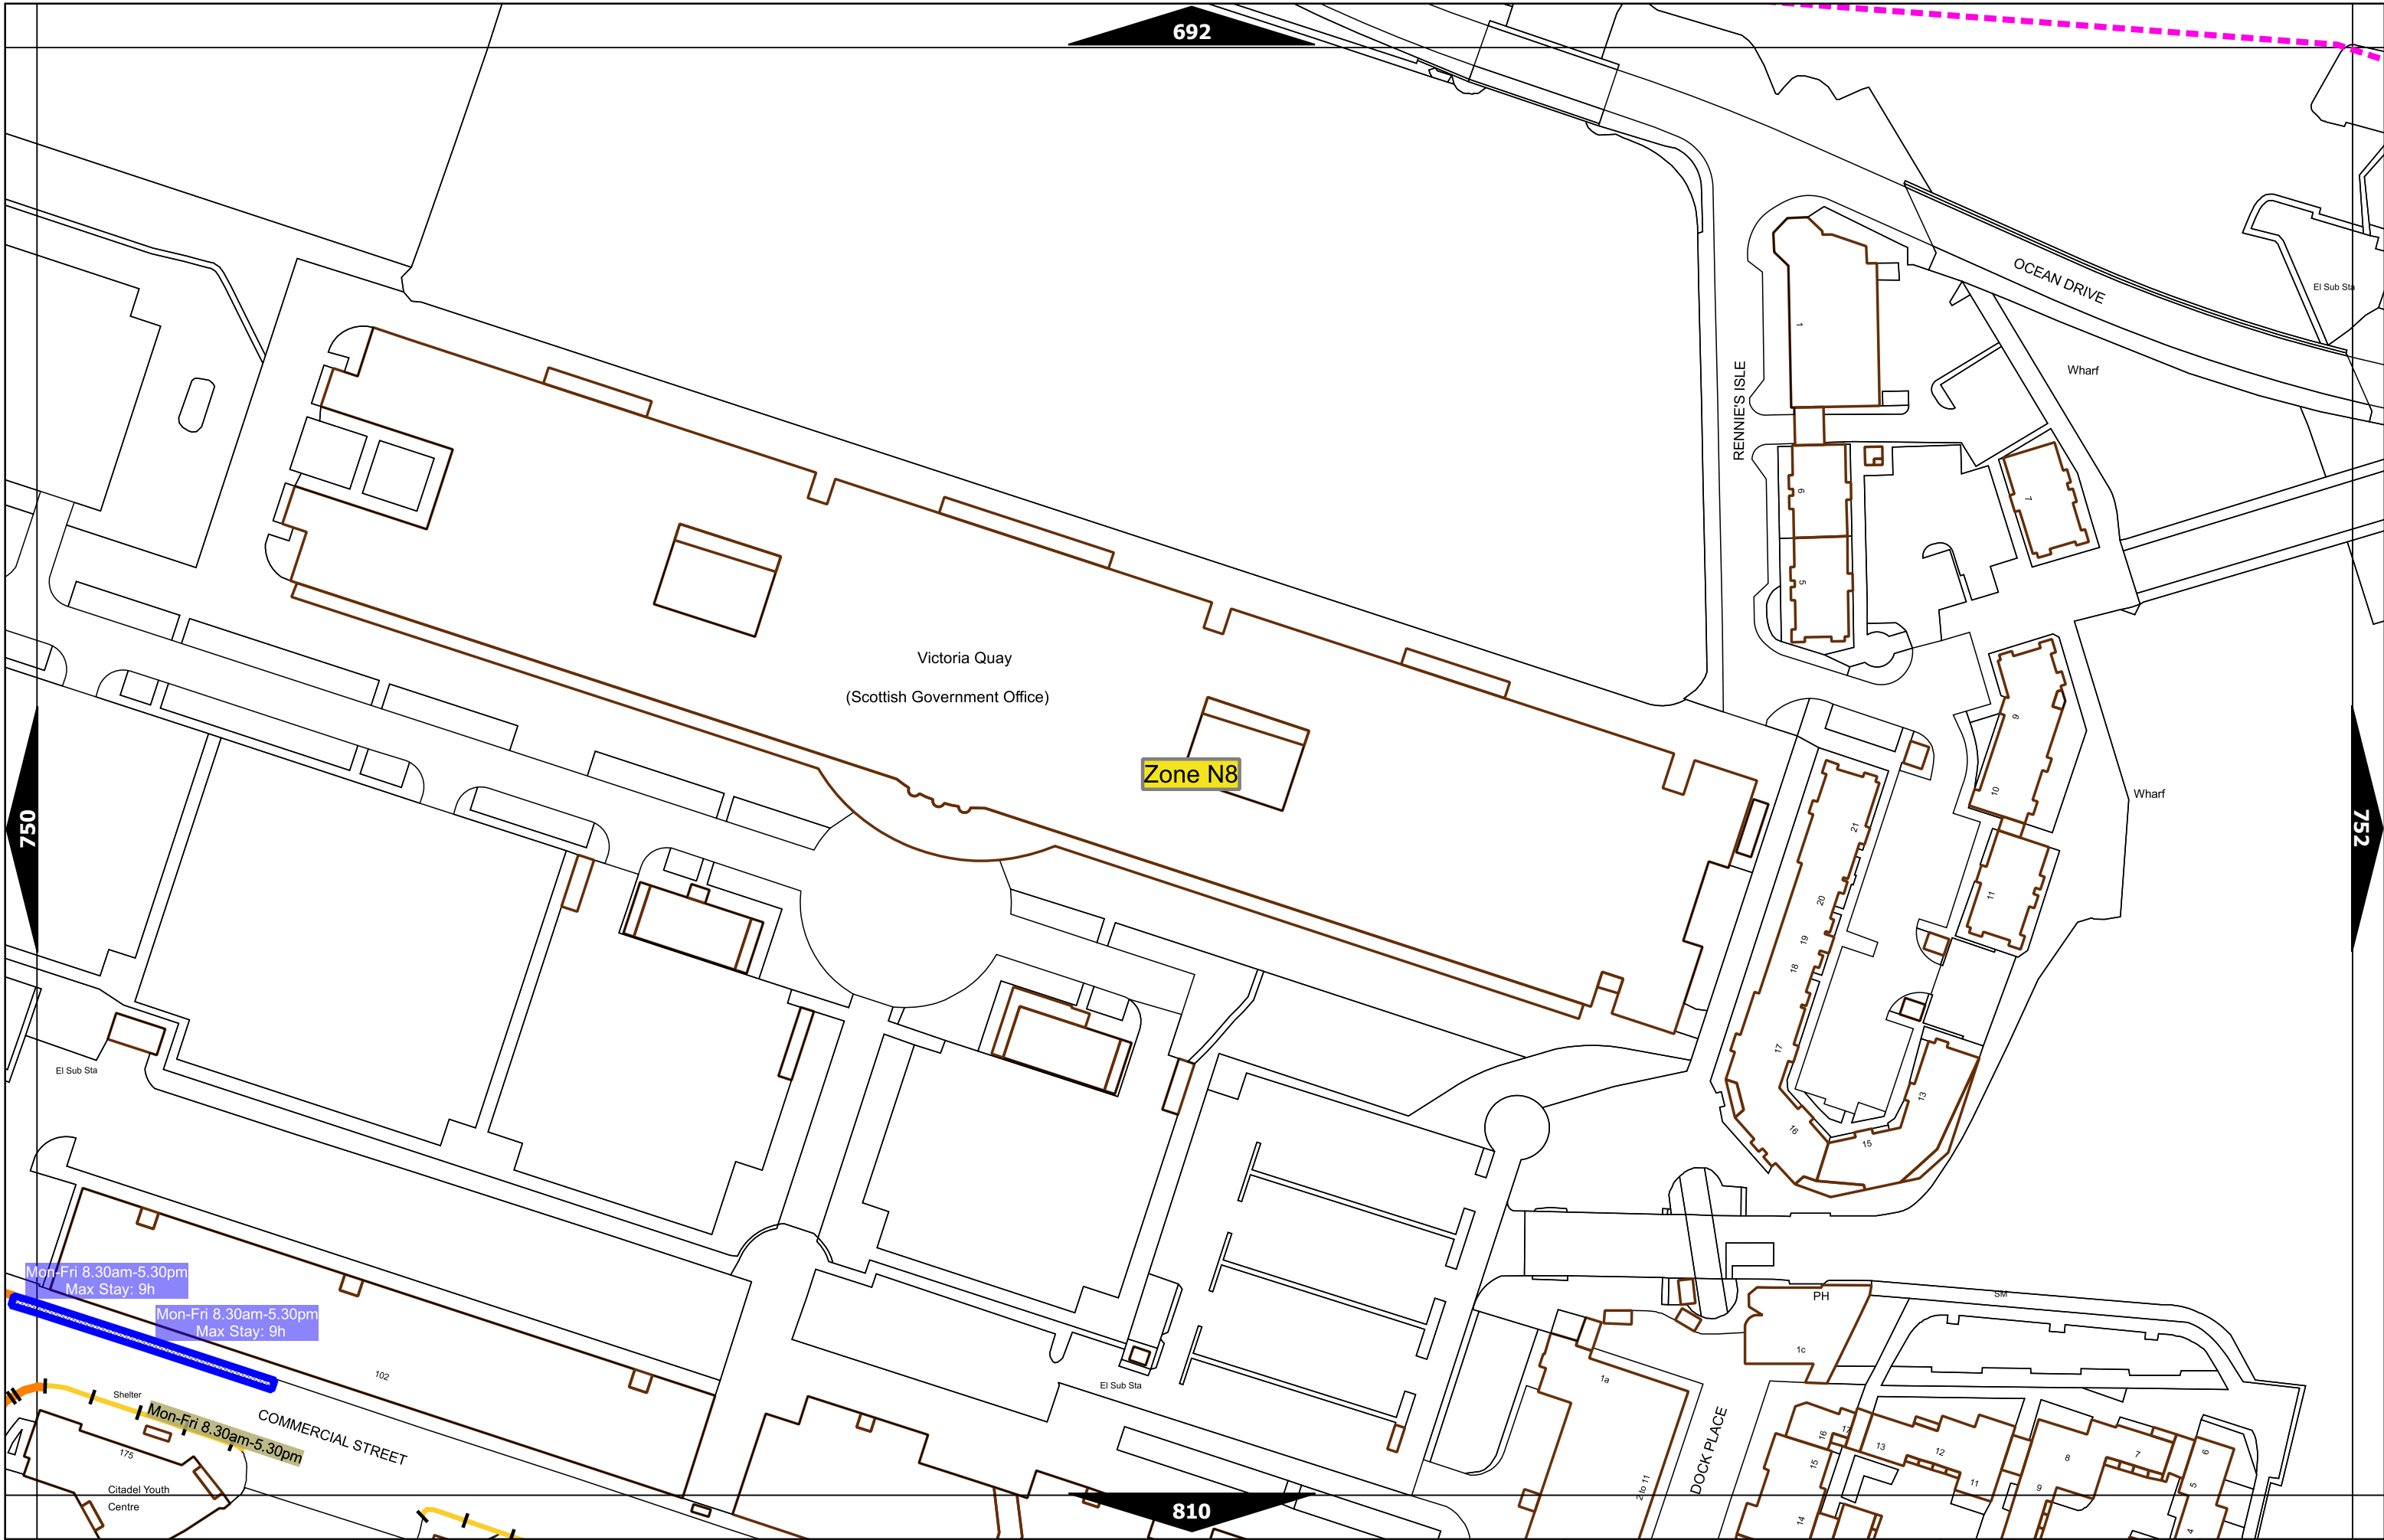

Note: This table indicated the typical maximum stay periods and any differences are labelled on the map tiles.

Scale at A3	1:1000
Effective Date	14-Feb-2023
Map Tile	749
Revision	6
Status	CONFIRMED

Scale at A3	1:1000
Effective Date	14-Feb-2023
Map Tile	750
Revision	4
Status	CONFIRMED