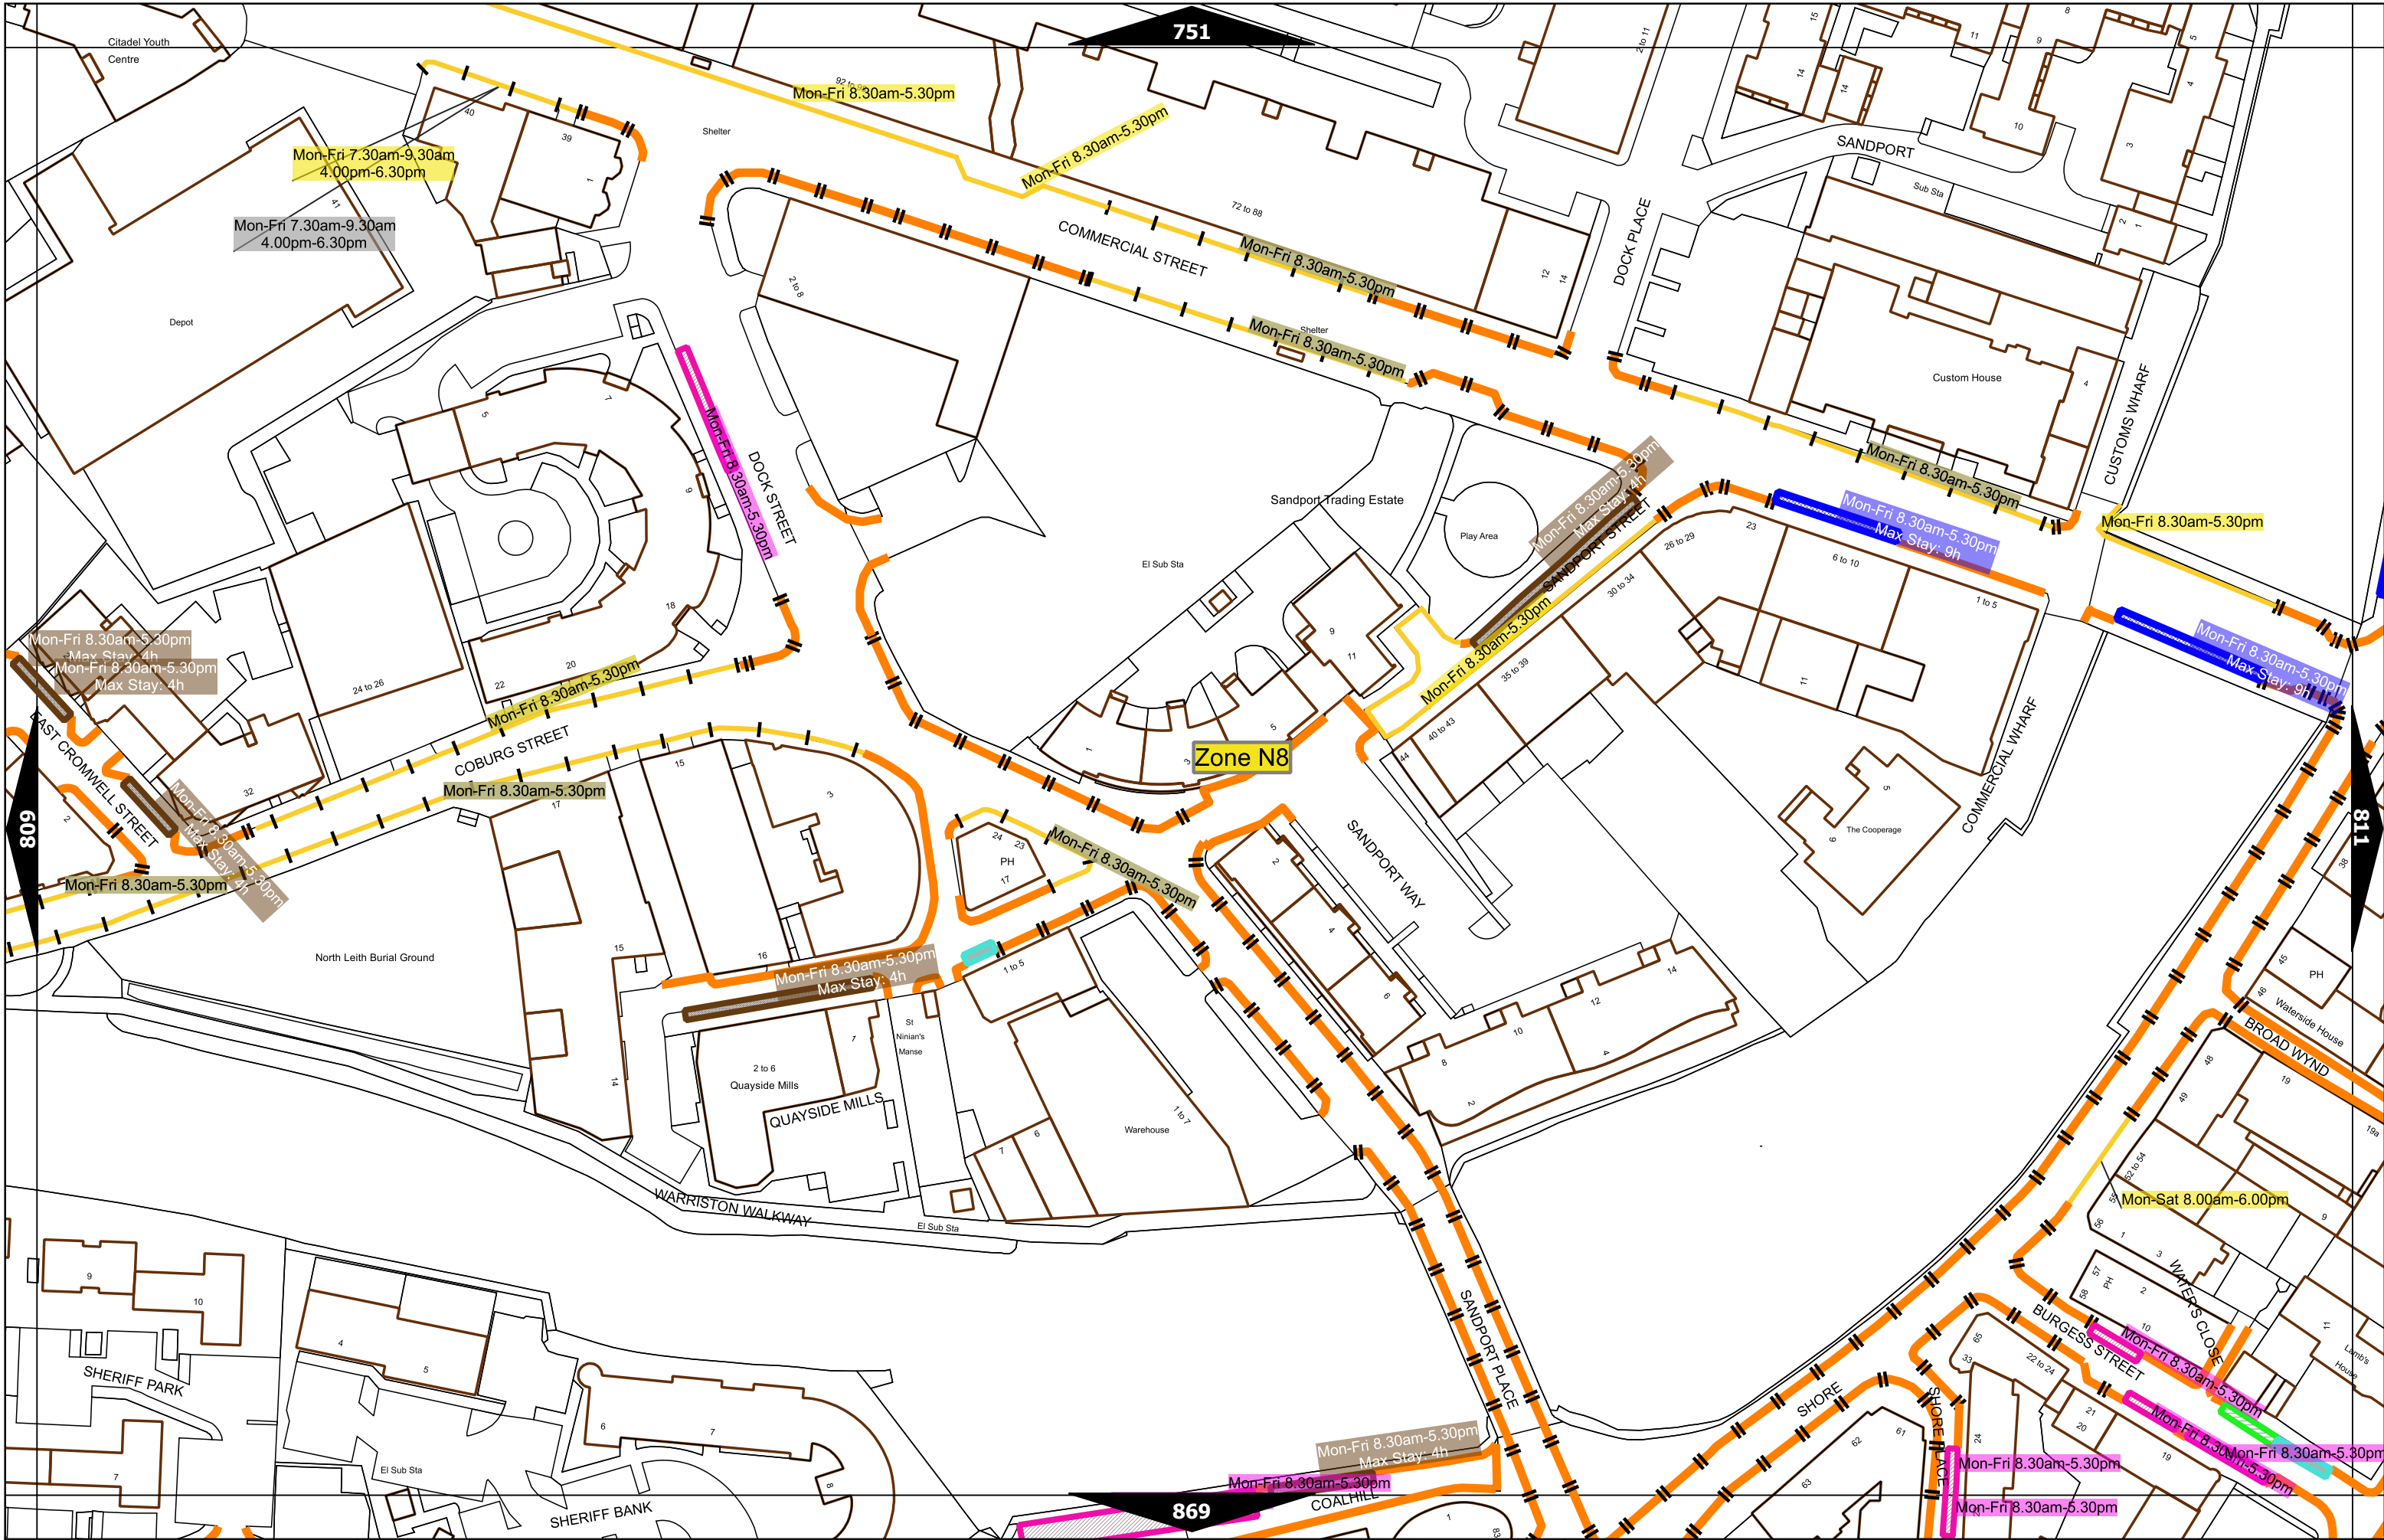

Scale at A3	1:1000
Print Date	07-Aug-2023
Map Tile	749
Revision	7
Status	PROPOSED

Scale at A3	1:1000
Print Date	07-Aug-2023
Map Tile	750
Revision	5
Status	PROPOSED

Scale at A3	1:1000
Print Date	07-Aug-2023
Map Tile	751
Revision	3
Status	PROPOSED

Scale at A3	1:1000
Print Date	07-Aug-2023
Map Tile	809
Revision	3
Status	PROPOSED

Scale at A3	1:1000
Print Date	07-Aug-2023
Map Tile	810
Revision	3
Status	PROPOSED

Scale at A3	1:1000
Print Date	07-Aug-2023
Map Tile	811
Revision	4
Status	PROPOSED

Scale at A3	1:1000
Print Date	07-Aug-2023
Map Tile	867
Revision	6
Status	PROPOSED

Scale at A3	1:1000
Print Date	07-Aug-2023
Map Tile	870
Revision	4
Status	PROPOSED

Scale at A3	1:1000
Print Date	07-Aug-2023
Map Tile	928
Revision	4
Status	PROPOSED