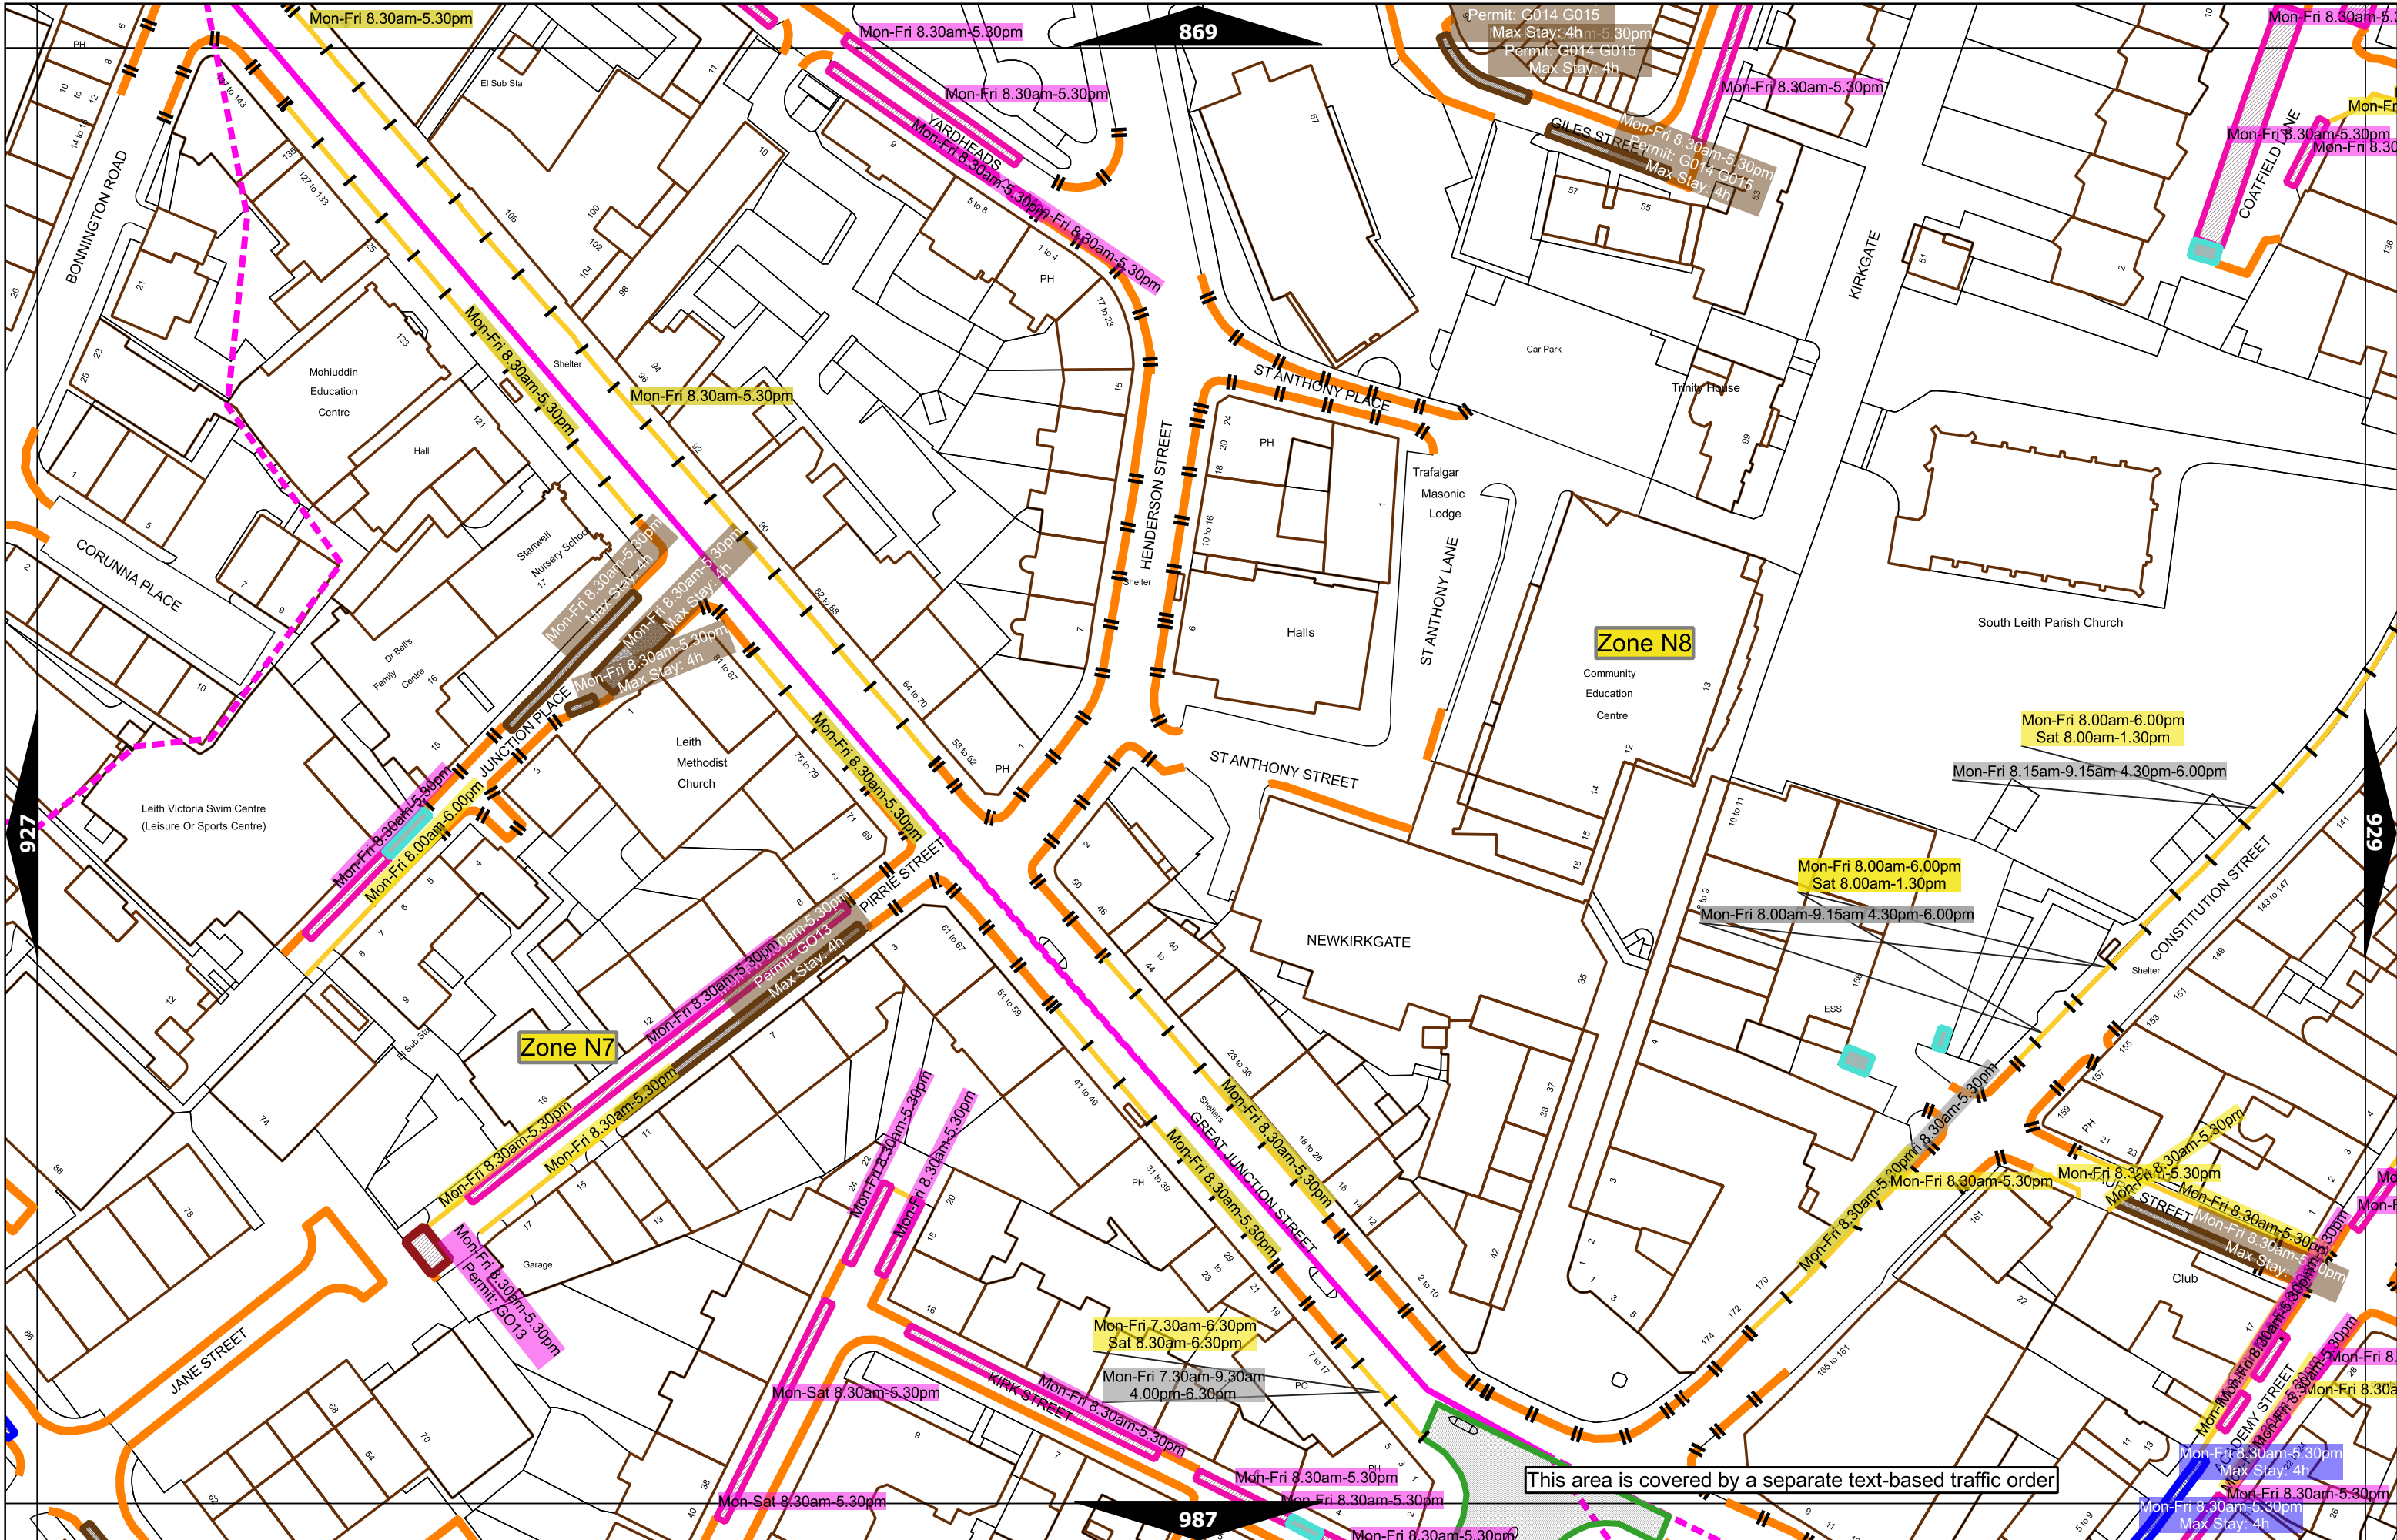

Scale at A3	1:1000
Print Date	07-Aug-2023
Map Tile	749
Revision	7
Status	PROPOSED

Scale at A3	1:1000
Print Date	07-Aug-2023
Map Tile	750
Revision	5
Status	PROPOSED

Scale at A3	1:1000
Print Date	07-Aug-2023
Map Tile	751
Revision	3
Status	PROPOSED

Scale at A3	1:1000
Print Date	07-Aug-2023
Map Tile	809
Revision	3
Status	PROPOSED

Scale at A3	1:1000
Print Date	07-Aug-2023
Map Tile	810
Revision	3
Status	PROPOSED

Scale at A3	1:1000
Print Date	07-Aug-2023
Map Tile	811
Revision	4
Status	PROPOSED

Scale at A3	1:1000
Print Date	07-Aug-2023
Map Tile	867
Revision	6
Status	PROPOSED

Scale at A3	1:1000
Print Date	07-Aug-2023
Map Tile	870
Revision	4
Status	PROPOSED

Scale at A3	1:1000
Print Date	07-Aug-2023
Map Tile	928
Revision	4
Status	PROPOSED