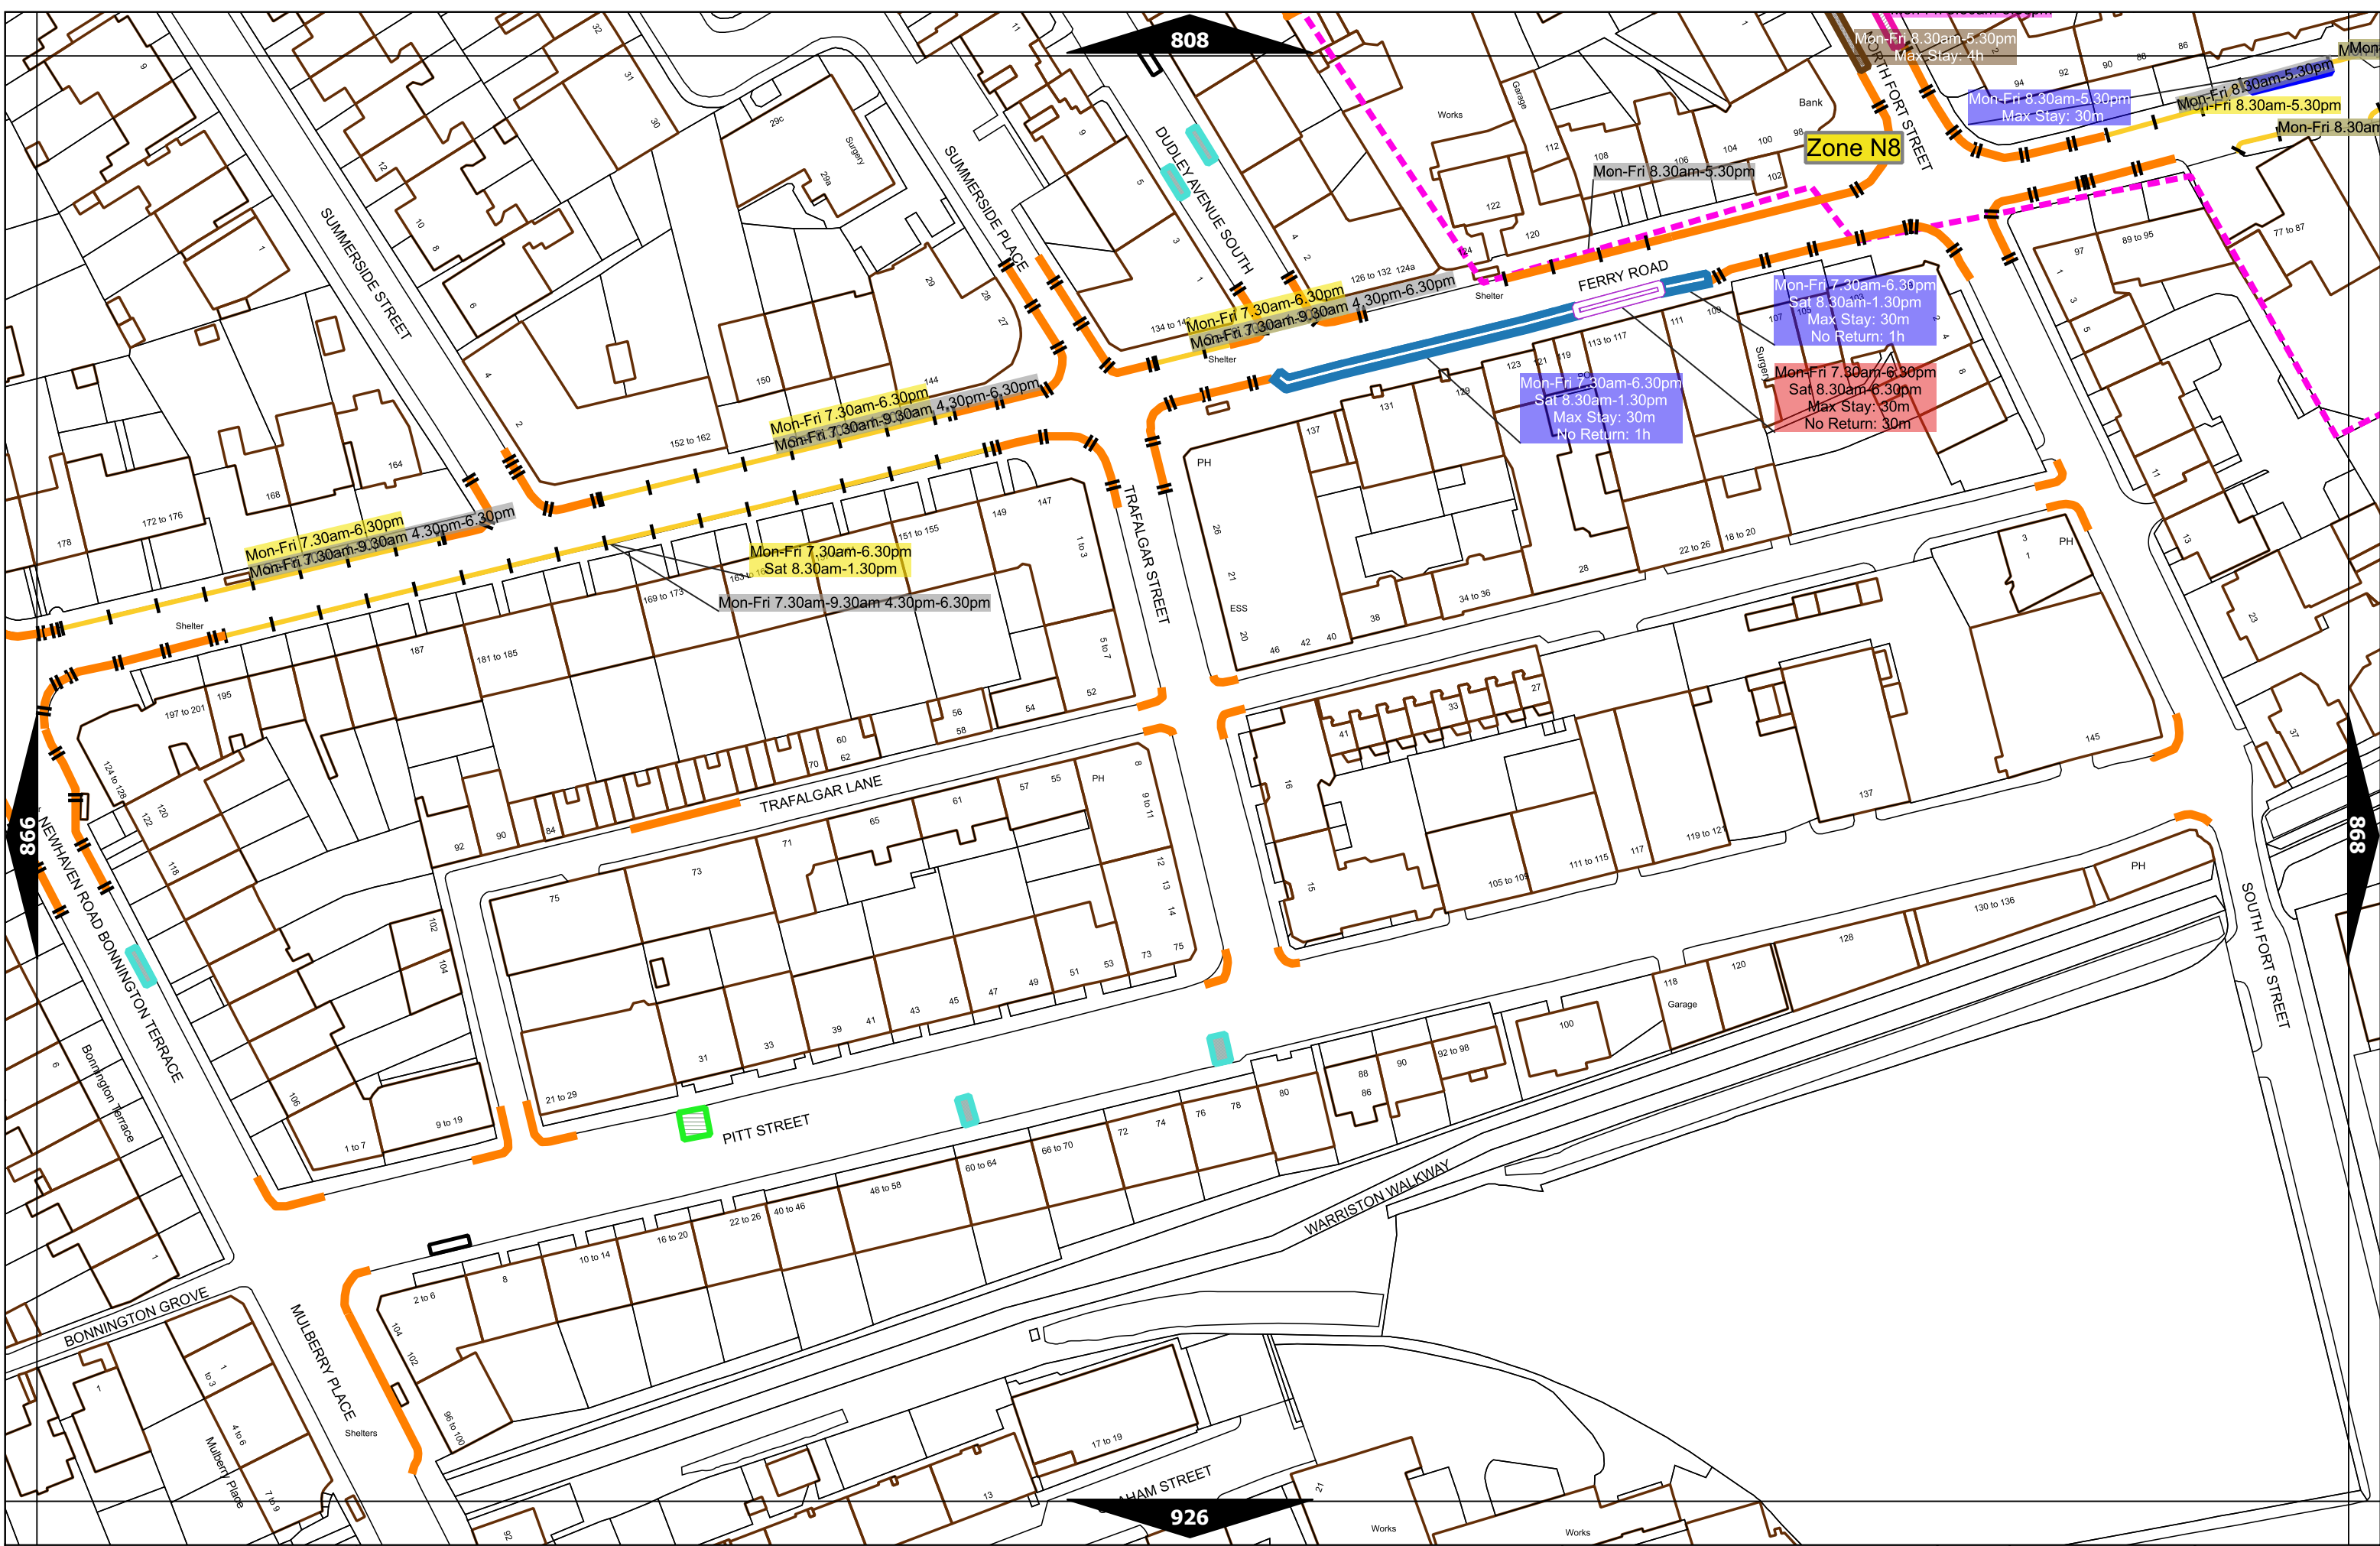

Scale at A3	1:1000
Print Date	07-Aug-2023
Map Tile	749
Revision	7
Status	PROPOSED

Scale at A3	1:1000
Print Date	07-Aug-2023
Map Tile	750
Revision	5
Status	PROPOSED

Scale at A3	1:1000
Print Date	07-Aug-2023
Map Tile	751
Revision	3
Status	PROPOSED

Scale at A3	1:1000
Print Date	07-Aug-2023
Map Tile	809
Revision	3
Status	PROPOSED

Scale at A3	1:1000
Print Date	07-Aug-2023
Map Tile	810
Revision	3
Status	PROPOSED

Scale at A3	1:1000
Print Date	07-Aug-2023
Map Tile	811
Revision	4
Status	PROPOSED

Scale at A3	1:1000
Print Date	07-Aug-2023
Map Tile	867
Revision	6
Status	PROPOSED

Scale at A3	1:1000
Print Date	07-Aug-2023
Map Tile	870
Revision	4
Status	PROPOSED

Scale at A3	1:1000
Print Date	07-Aug-2023
Map Tile	928
Revision	4
Status	PROPOSED