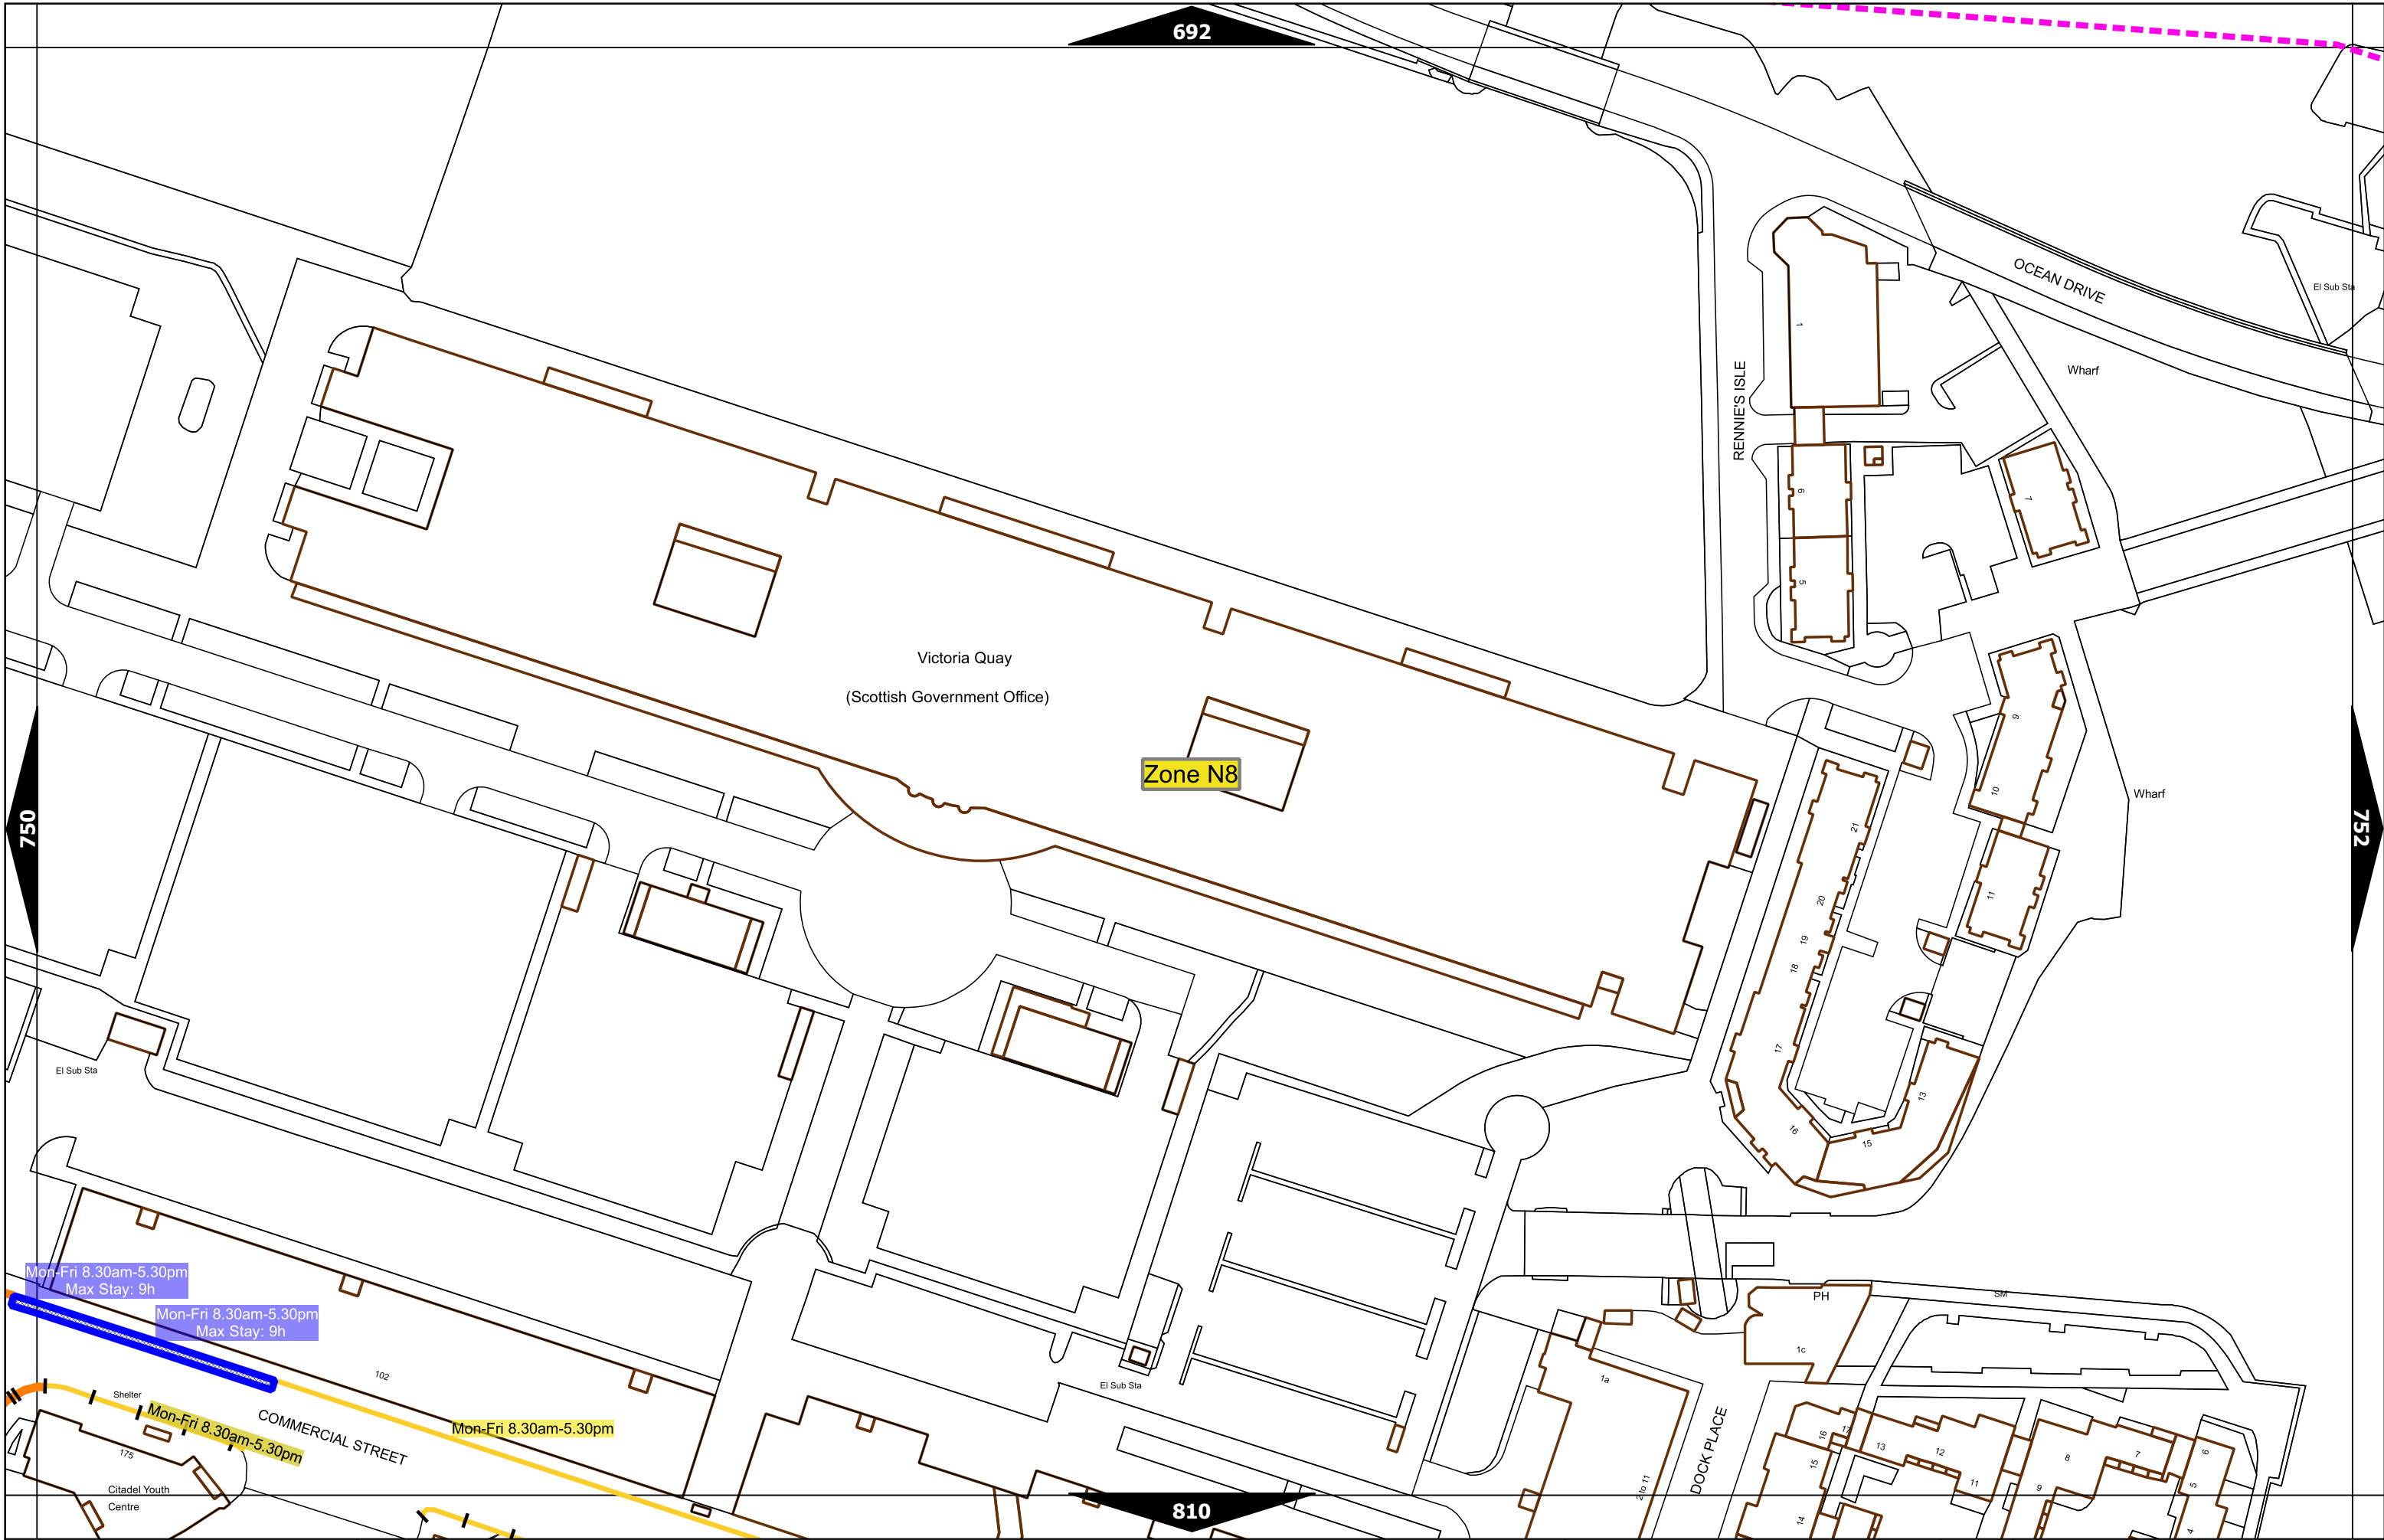

Scale at A3	1:1000
Print Date	07-Aug-2023
Map Tile	749
Revision	7
Status	PROPOSED

Scale at A3	1:1000
Print Date	07-Aug-2023
Map Tile	750
Revision	5
Status	PROPOSED

Scale at A3	1:1000
Print Date	07-Aug-2023
Map Tile	751
Revision	3
Status	PROPOSED

Scale at A3	1:1000
Print Date	07-Aug-2023
Map Tile	809
Revision	3
Status	PROPOSED

Scale at A3	1:1000
Print Date	07-Aug-2023
Map Tile	810
Revision	3
Status	PROPOSED

Scale at A3	1:1000
Print Date	07-Aug-2023
Map Tile	811
Revision	4
Status	PROPOSED

Scale at A3	1:1000
Print Date	07-Aug-2023
Map Tile	867
Revision	6
Status	PROPOSED

Scale at A3	1:1000
Print Date	07-Aug-2023
Map Tile	870
Revision	4
Status	PROPOSED

Scale at A3	1:1000
Print Date	07-Aug-2023
Map Tile	928
Revision	4
Status	PROPOSED