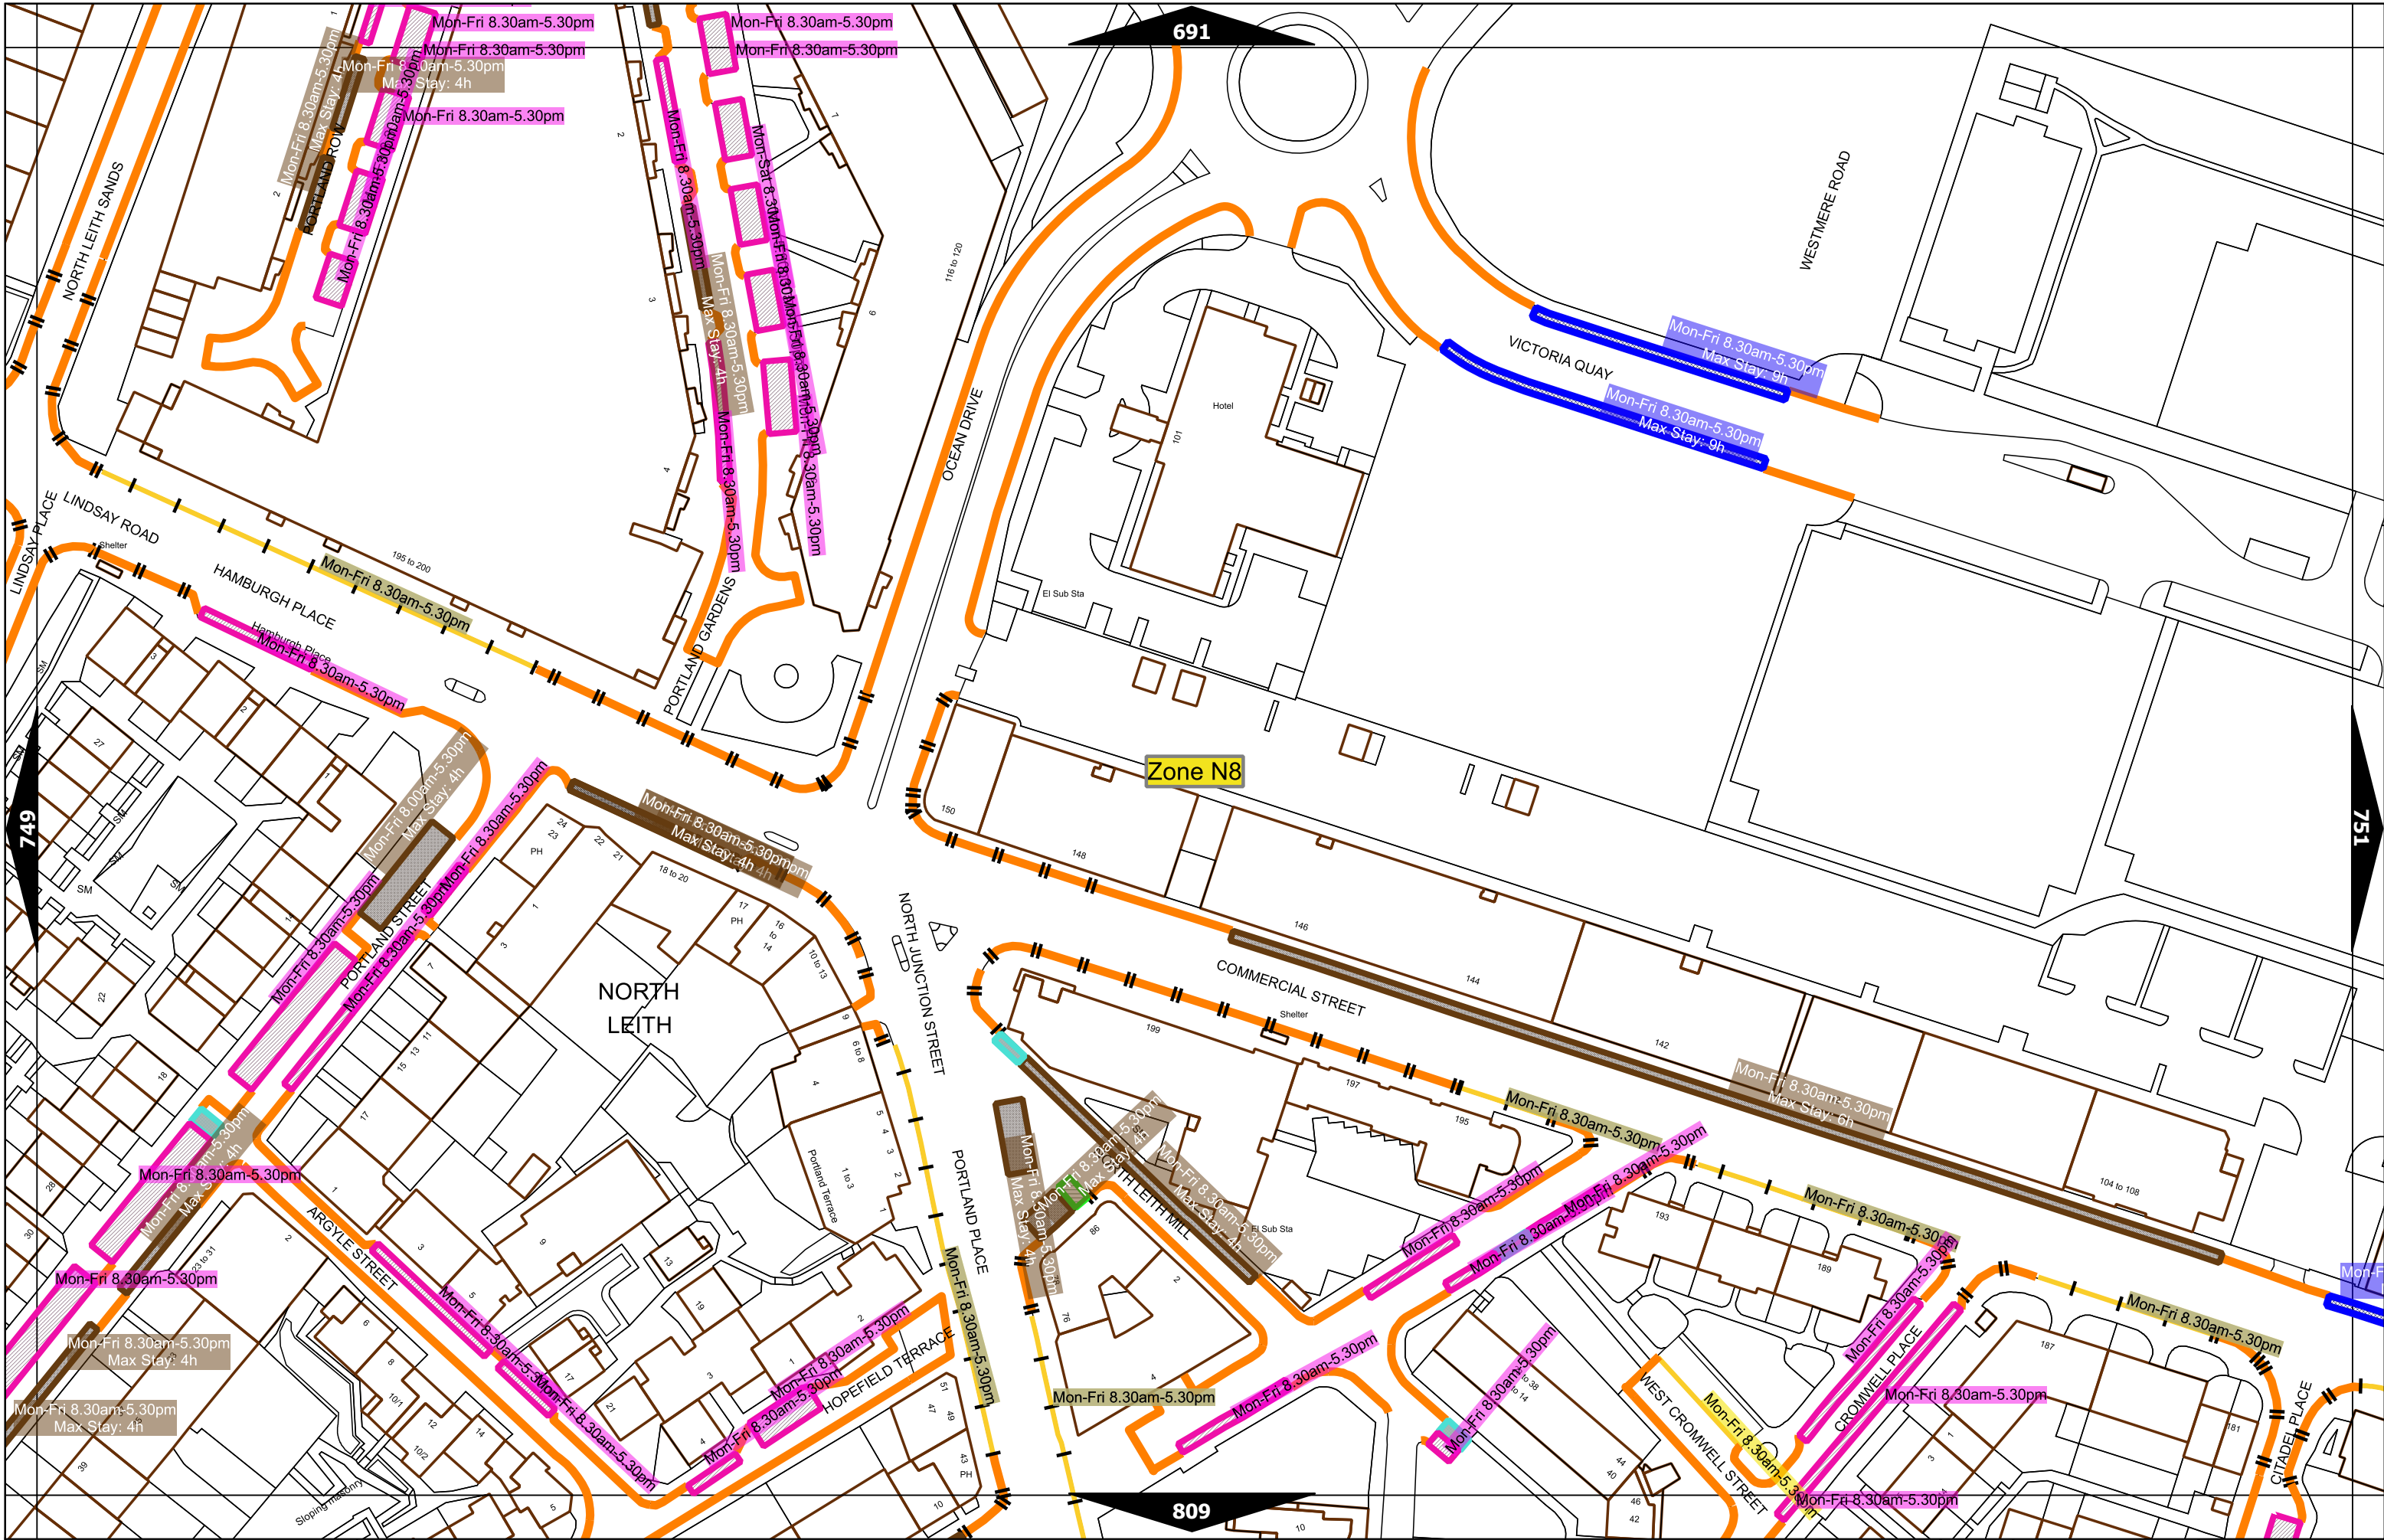

Scale at A3	1:1000
Print Date	07-Aug-2023
Map Tile	749
Revision	7
Status	PROPOSED

Scale at A3	1:1000
Print Date	07-Aug-2023
Map Tile	750
Revision	5
Status	PROPOSED

Scale at A3	1:1000
Print Date	07-Aug-2023
Map Tile	751
Revision	3
Status	PROPOSED

Scale at A3	1:1000
Print Date	07-Aug-2023
Map Tile	809
Revision	3
Status	PROPOSED

Scale at A3	1:1000
Print Date	07-Aug-2023
Map Tile	810
Revision	3
Status	PROPOSED

Scale at A3	1:1000
Print Date	07-Aug-2023
Map Tile	811
Revision	4
Status	PROPOSED

Scale at A3	1:1000
Print Date	07-Aug-2023
Map Tile	867
Revision	6
Status	PROPOSED

Scale at A3	1:1000
Print Date	07-Aug-2023
Map Tile	870
Revision	4
Status	PROPOSED

Scale at A3	1:1000
Print Date	07-Aug-2023
Map Tile	928
Revision	4
Status	PROPOSED