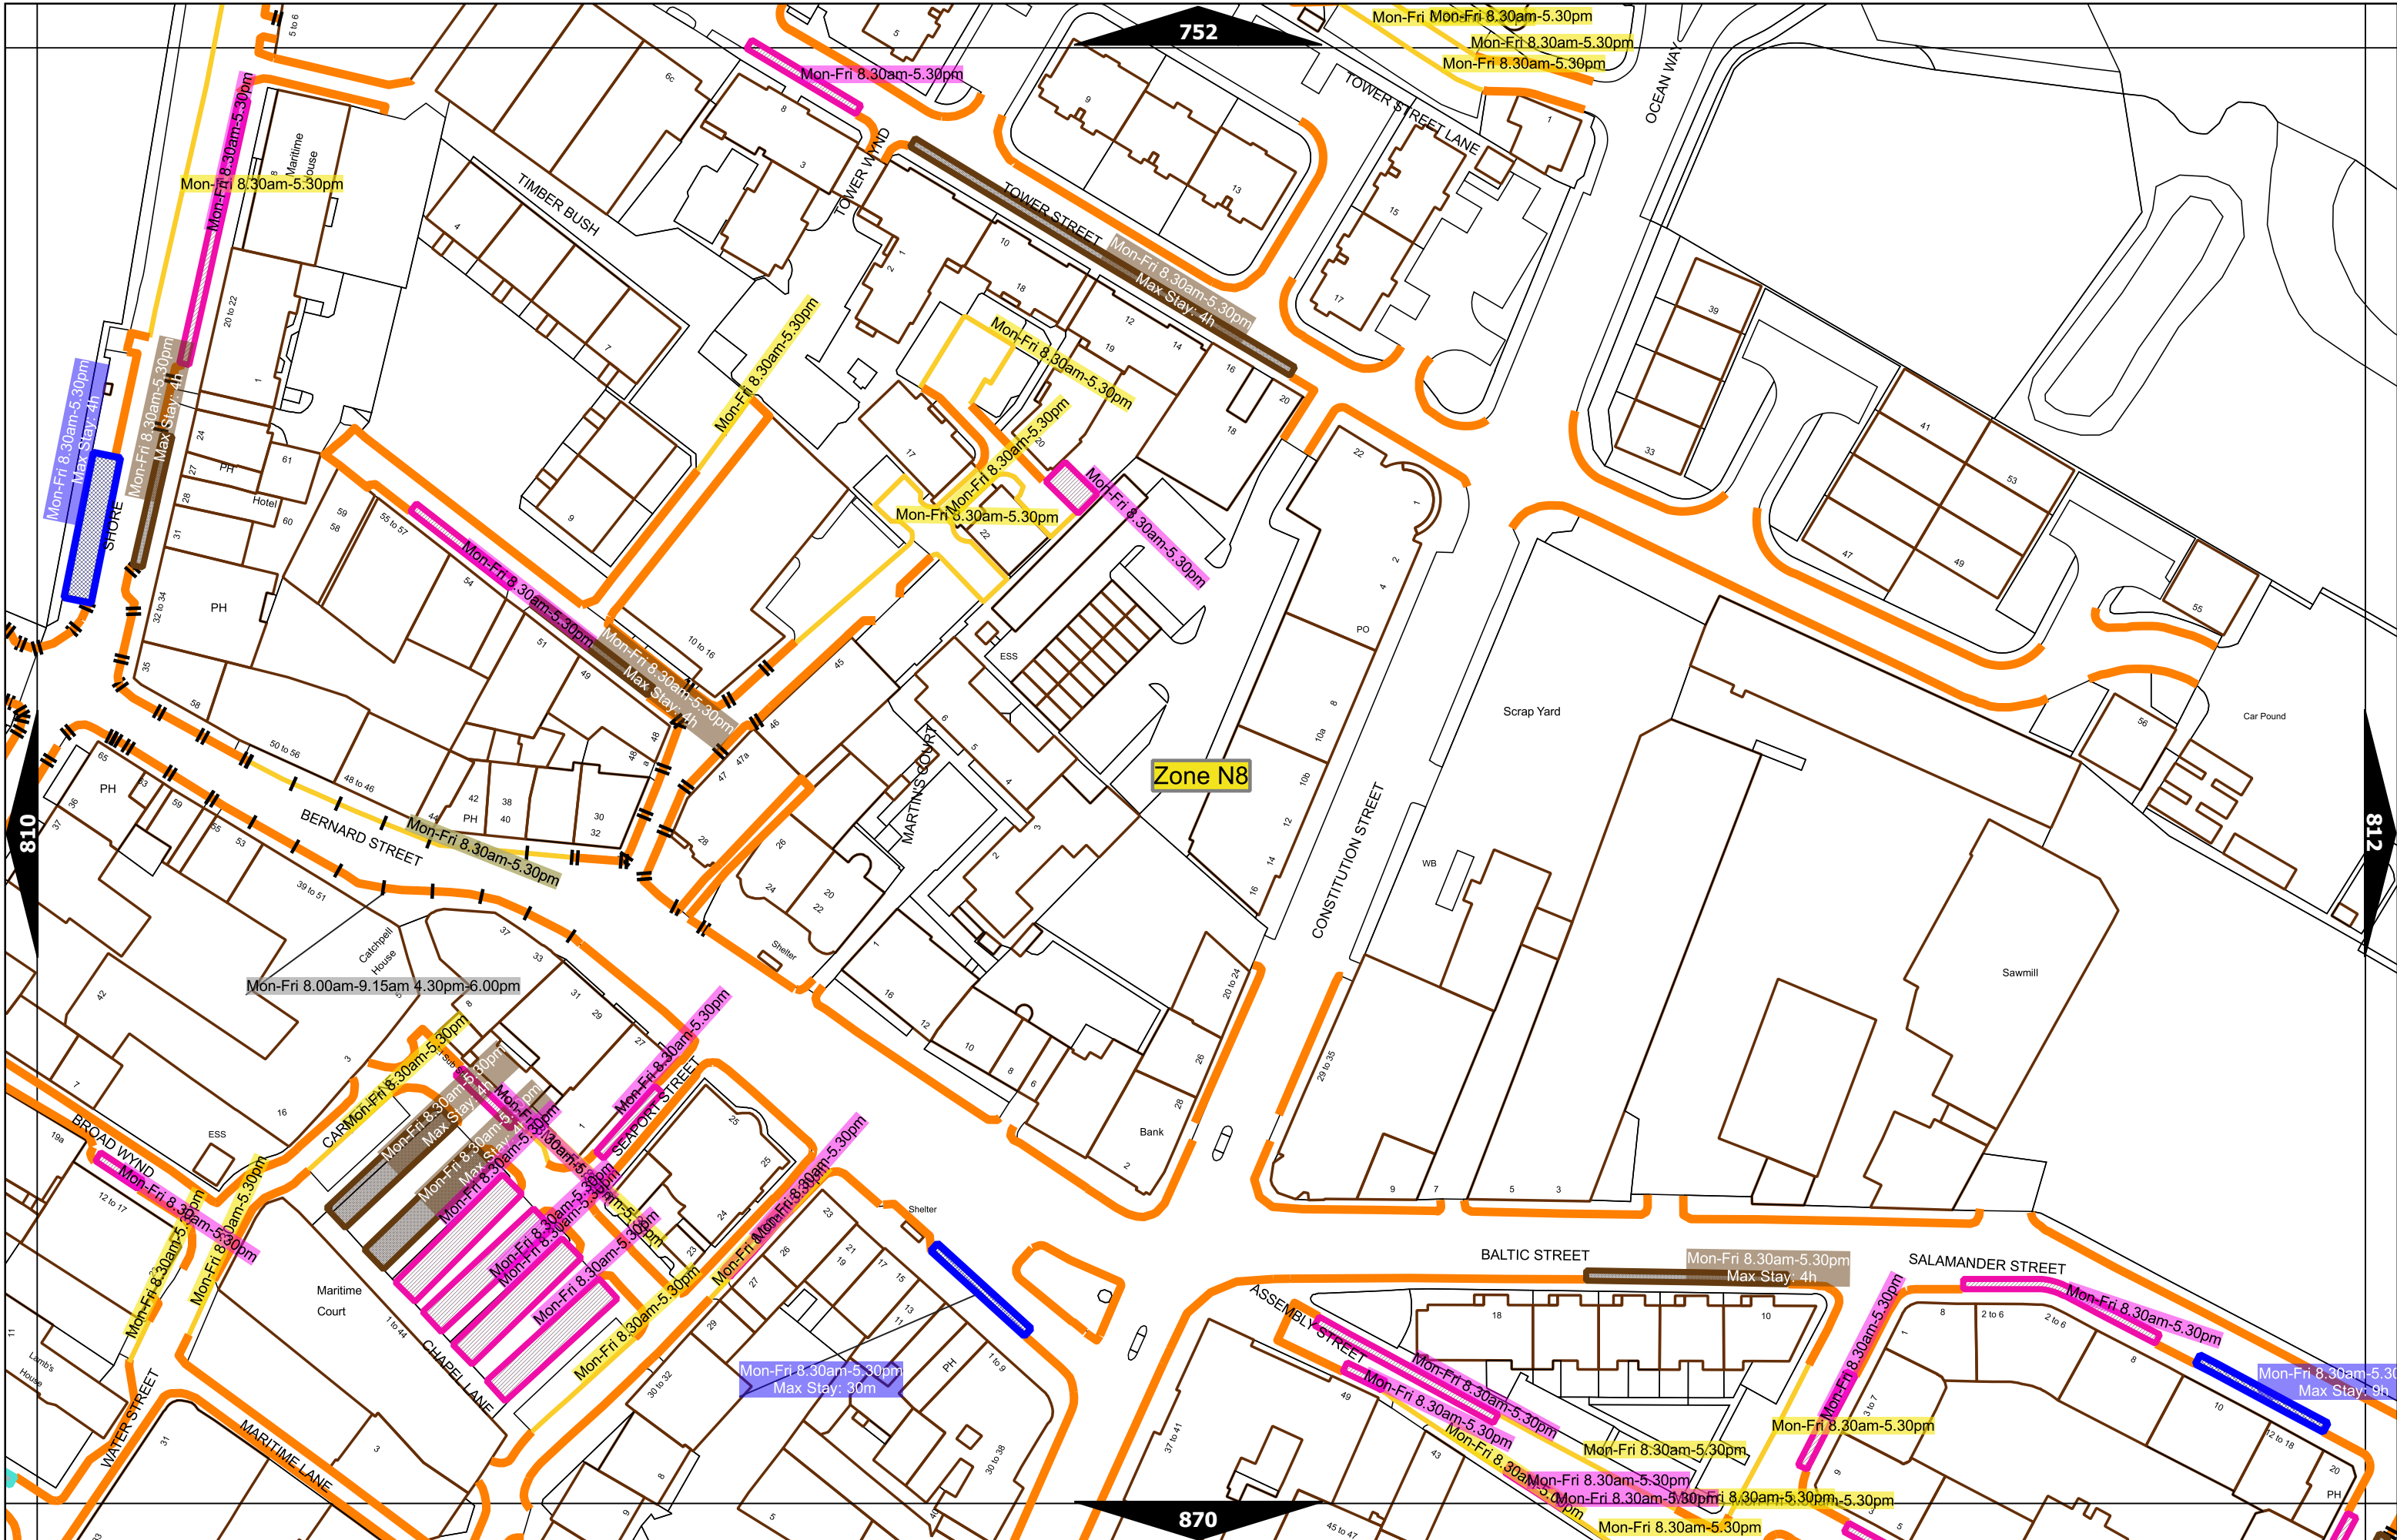

Scale at A3	1:1000
Print Date	07-Aug-2023
Map Tile	749
Revision	7
Status	PROPOSED

Scale at A3	1:1000
Print Date	07-Aug-2023
Map Tile	750
Revision	5
Status	PROPOSED

Scale at A3	1:1000
Print Date	07-Aug-2023
Map Tile	751
Revision	3
Status	PROPOSED

Scale at A3	1:1000
Print Date	07-Aug-2023
Map Tile	809
Revision	3
Status	PROPOSED

Scale at A3	1:1000
Print Date	07-Aug-2023
Map Tile	810
Revision	3
Status	PROPOSED

Scale at A3	1:1000
Print Date	07-Aug-2023
Map Tile	811
Revision	4
Status	PROPOSED

Scale at A3	1:1000
Print Date	07-Aug-2023
Map Tile	867
Revision	6
Status	PROPOSED

Scale at A3	1:1000
Print Date	07-Aug-2023
Map Tile	870
Revision	4
Status	PROPOSED

Scale at A3	1:1000
Print Date	07-Aug-2023
Map Tile	928
Revision	4
Status	PROPOSED