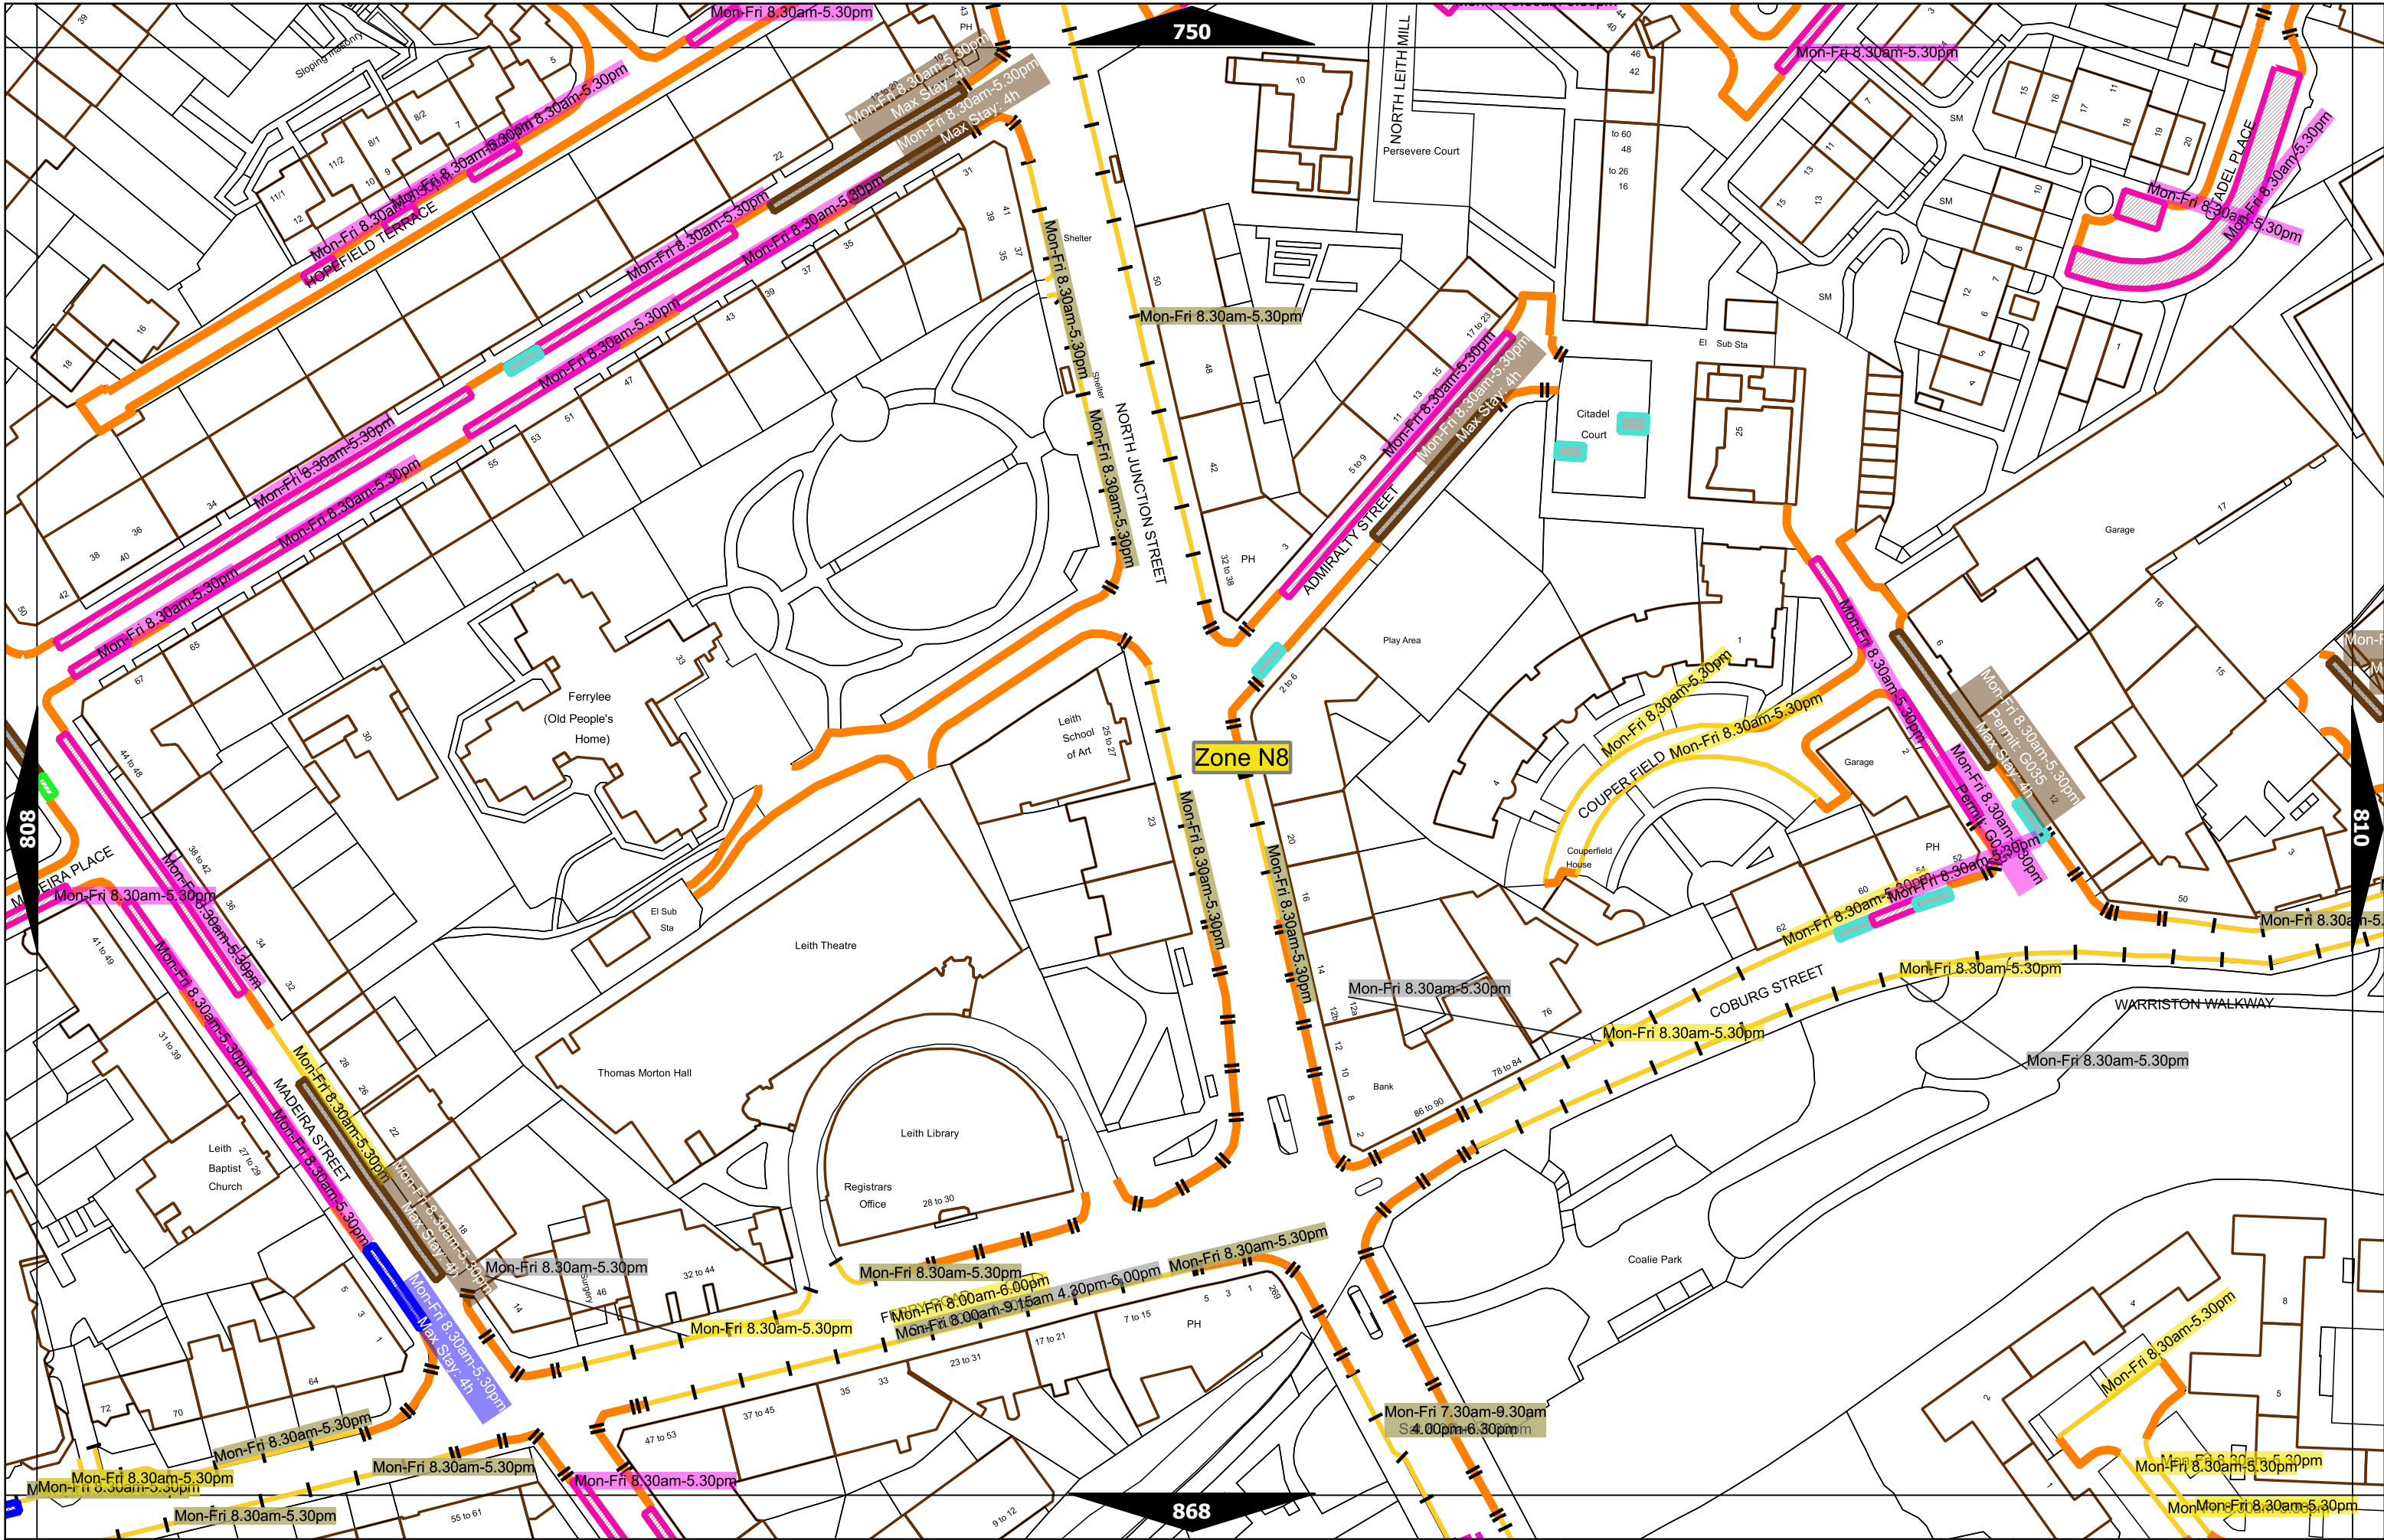

Scale at A3	1:1000
Print Date	07-Aug-2023
Map Tile	749
Revision	7
Status	PROPOSED

Scale at A3	1:1000
Print Date	07-Aug-2023
Map Tile	750
Revision	5
Status	PROPOSED

Scale at A3	1:1000
Print Date	07-Aug-2023
Map Tile	751
Revision	3
Status	PROPOSED

Scale at A3	1:1000
Print Date	07-Aug-2023
Map Tile	809
Revision	3
Status	PROPOSED

Scale at A3	1:1000
Print Date	07-Aug-2023
Map Tile	810
Revision	3
Status	PROPOSED

Scale at A3	1:1000
Print Date	07-Aug-2023
Map Tile	811
Revision	4
Status	PROPOSED

Scale at A3	1:1000
Print Date	07-Aug-2023
Map Tile	867
Revision	6
Status	PROPOSED

Scale at A3	1:1000
Print Date	07-Aug-2023
Map Tile	870
Revision	4
Status	PROPOSED

Scale at A3	1:1000
Print Date	07-Aug-2023
Map Tile	928
Revision	4
Status	PROPOSED