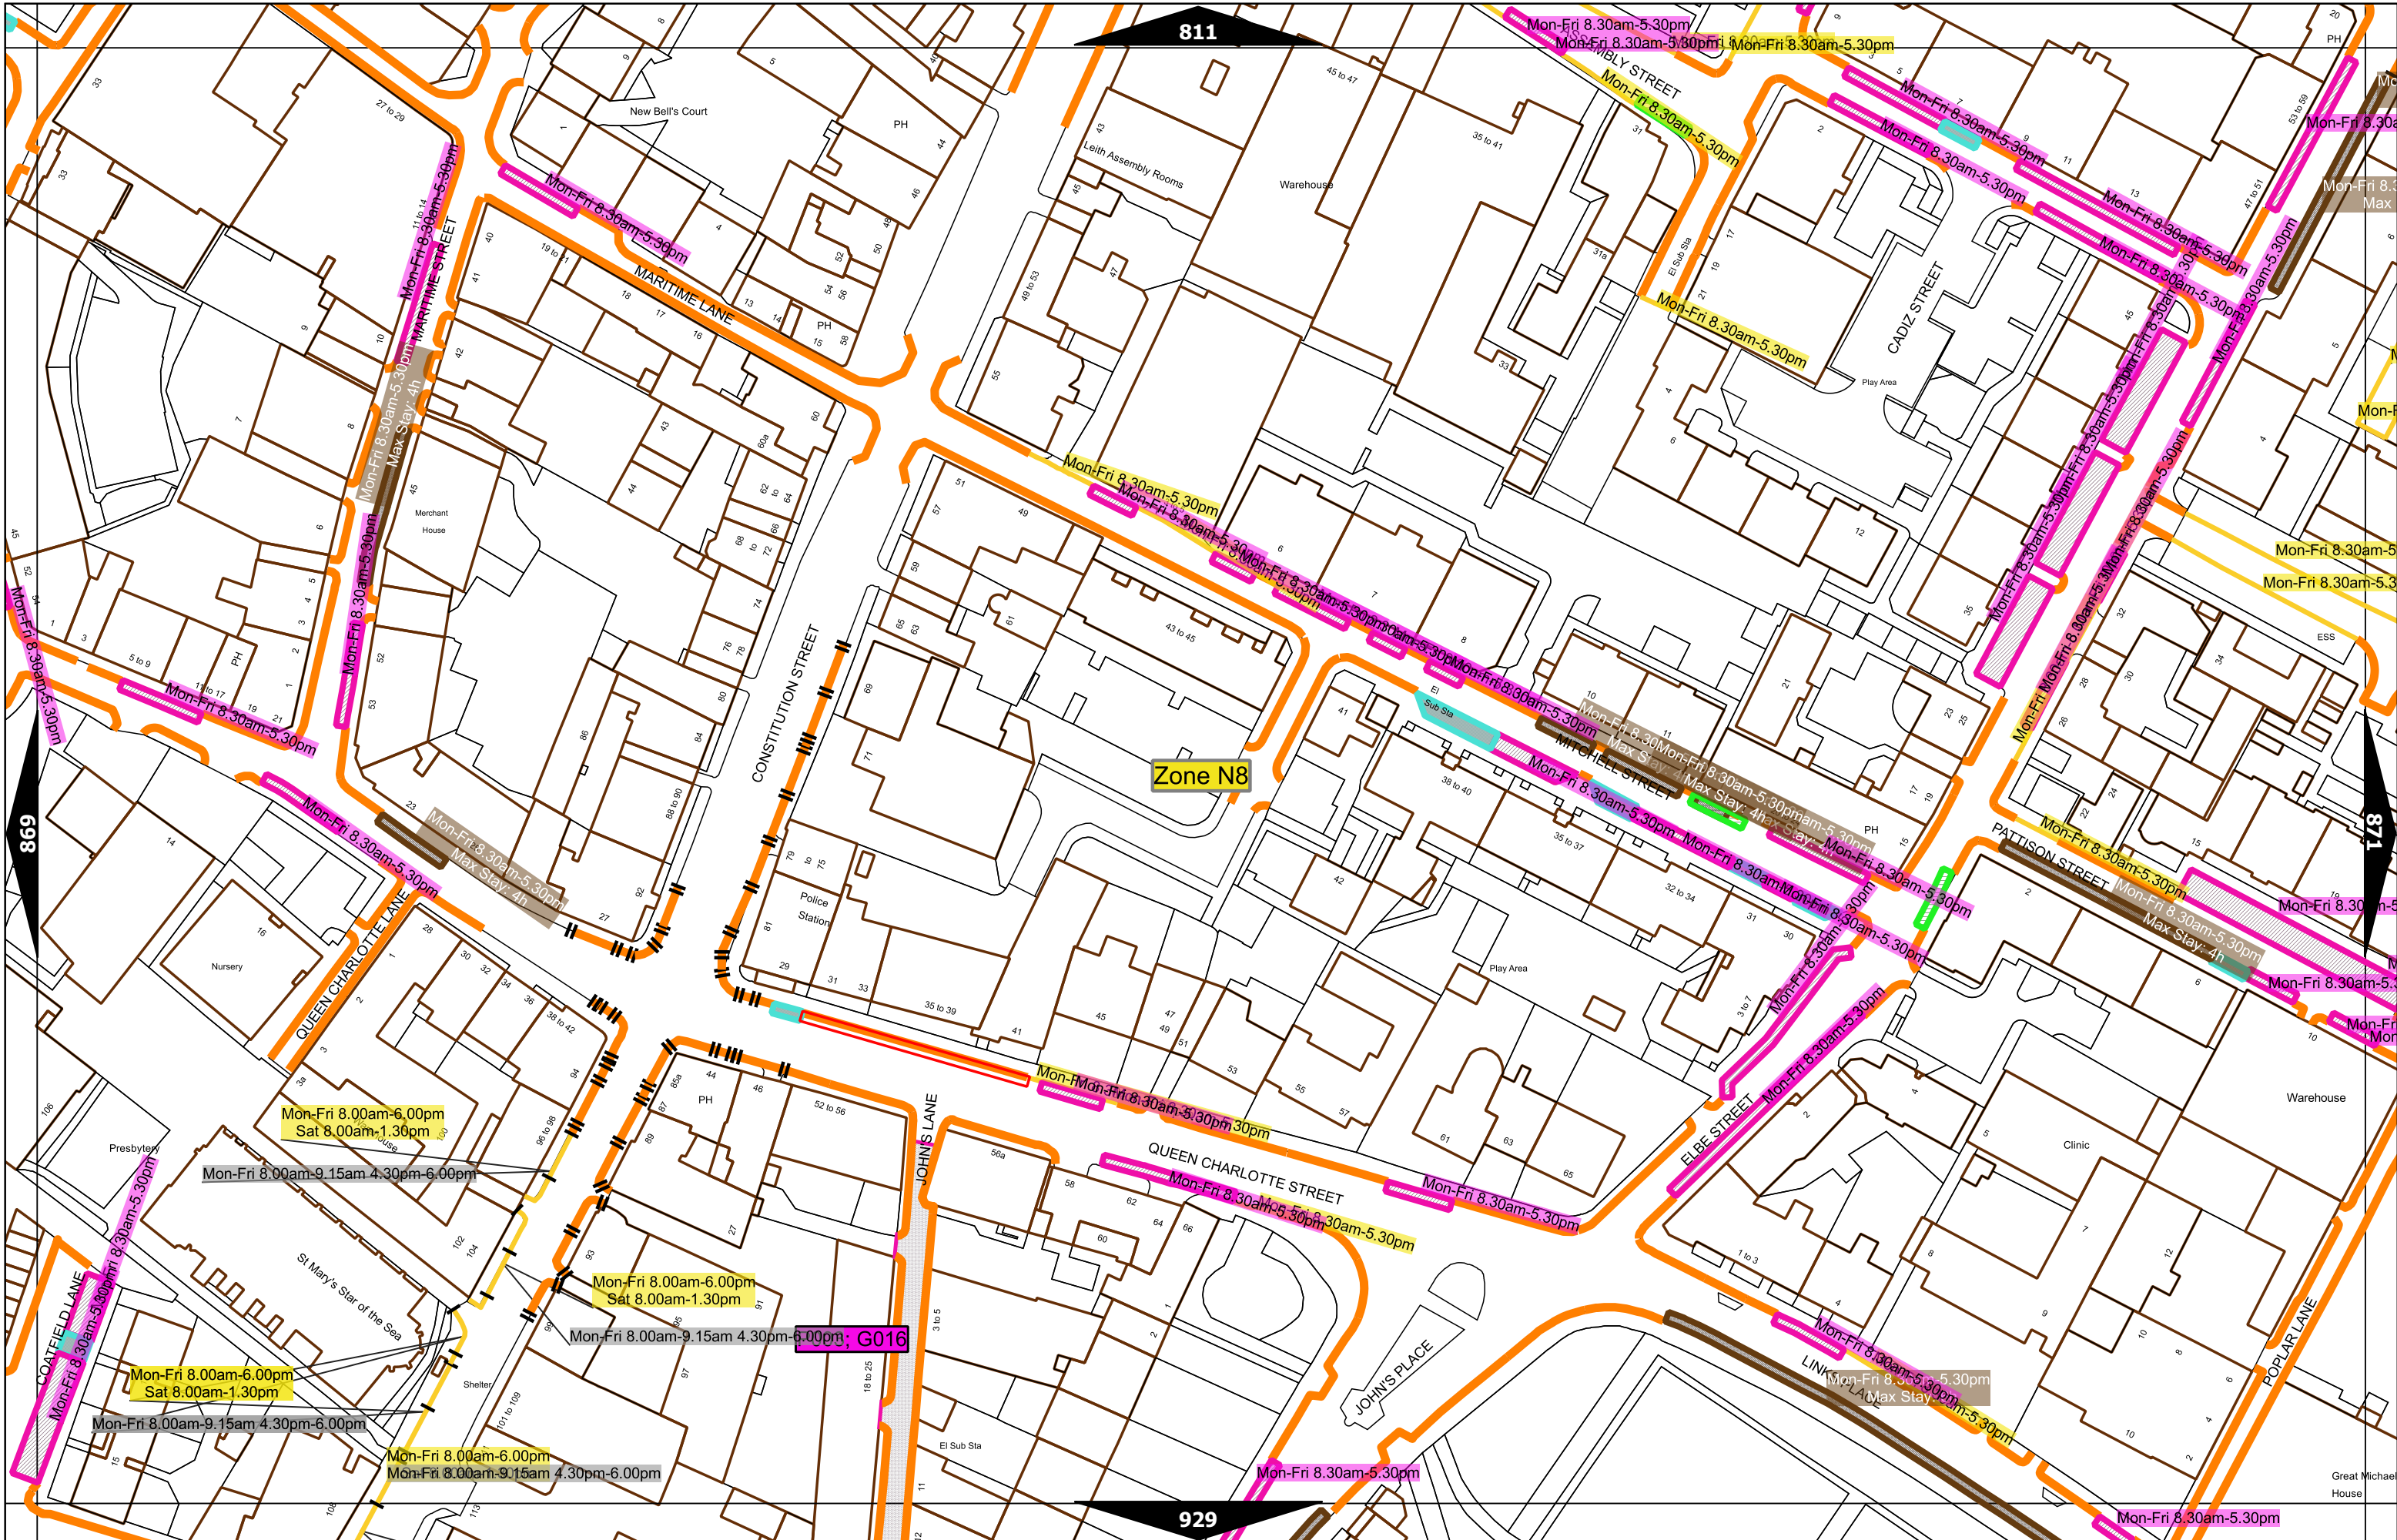

Scale at A3	1:1000
Print Date	07-Aug-2023
Map Tile	749
Revision	7
Status	PROPOSED

Scale at A3	1:1000
Print Date	07-Aug-2023
Map Tile	750
Revision	5
Status	PROPOSED

Scale at A3	1:1000
Print Date	07-Aug-2023
Map Tile	751
Revision	3
Status	PROPOSED

Scale at A3	1:1000
Print Date	07-Aug-2023
Map Tile	809
Revision	3
Status	PROPOSED

Scale at A3	1:1000
Print Date	07-Aug-2023
Map Tile	810
Revision	3
Status	PROPOSED

Scale at A3	1:1000
Print Date	07-Aug-2023
Map Tile	811
Revision	4
Status	PROPOSED

Scale at A3	1:1000
Print Date	07-Aug-2023
Map Tile	867
Revision	6
Status	PROPOSED

Scale at A3	1:1000
Print Date	07-Aug-2023
Map Tile	870
Revision	4
Status	PROPOSED

Scale at A3	1:1000
Print Date	07-Aug-2023
Map Tile	928
Revision	4
Status	PROPOSED