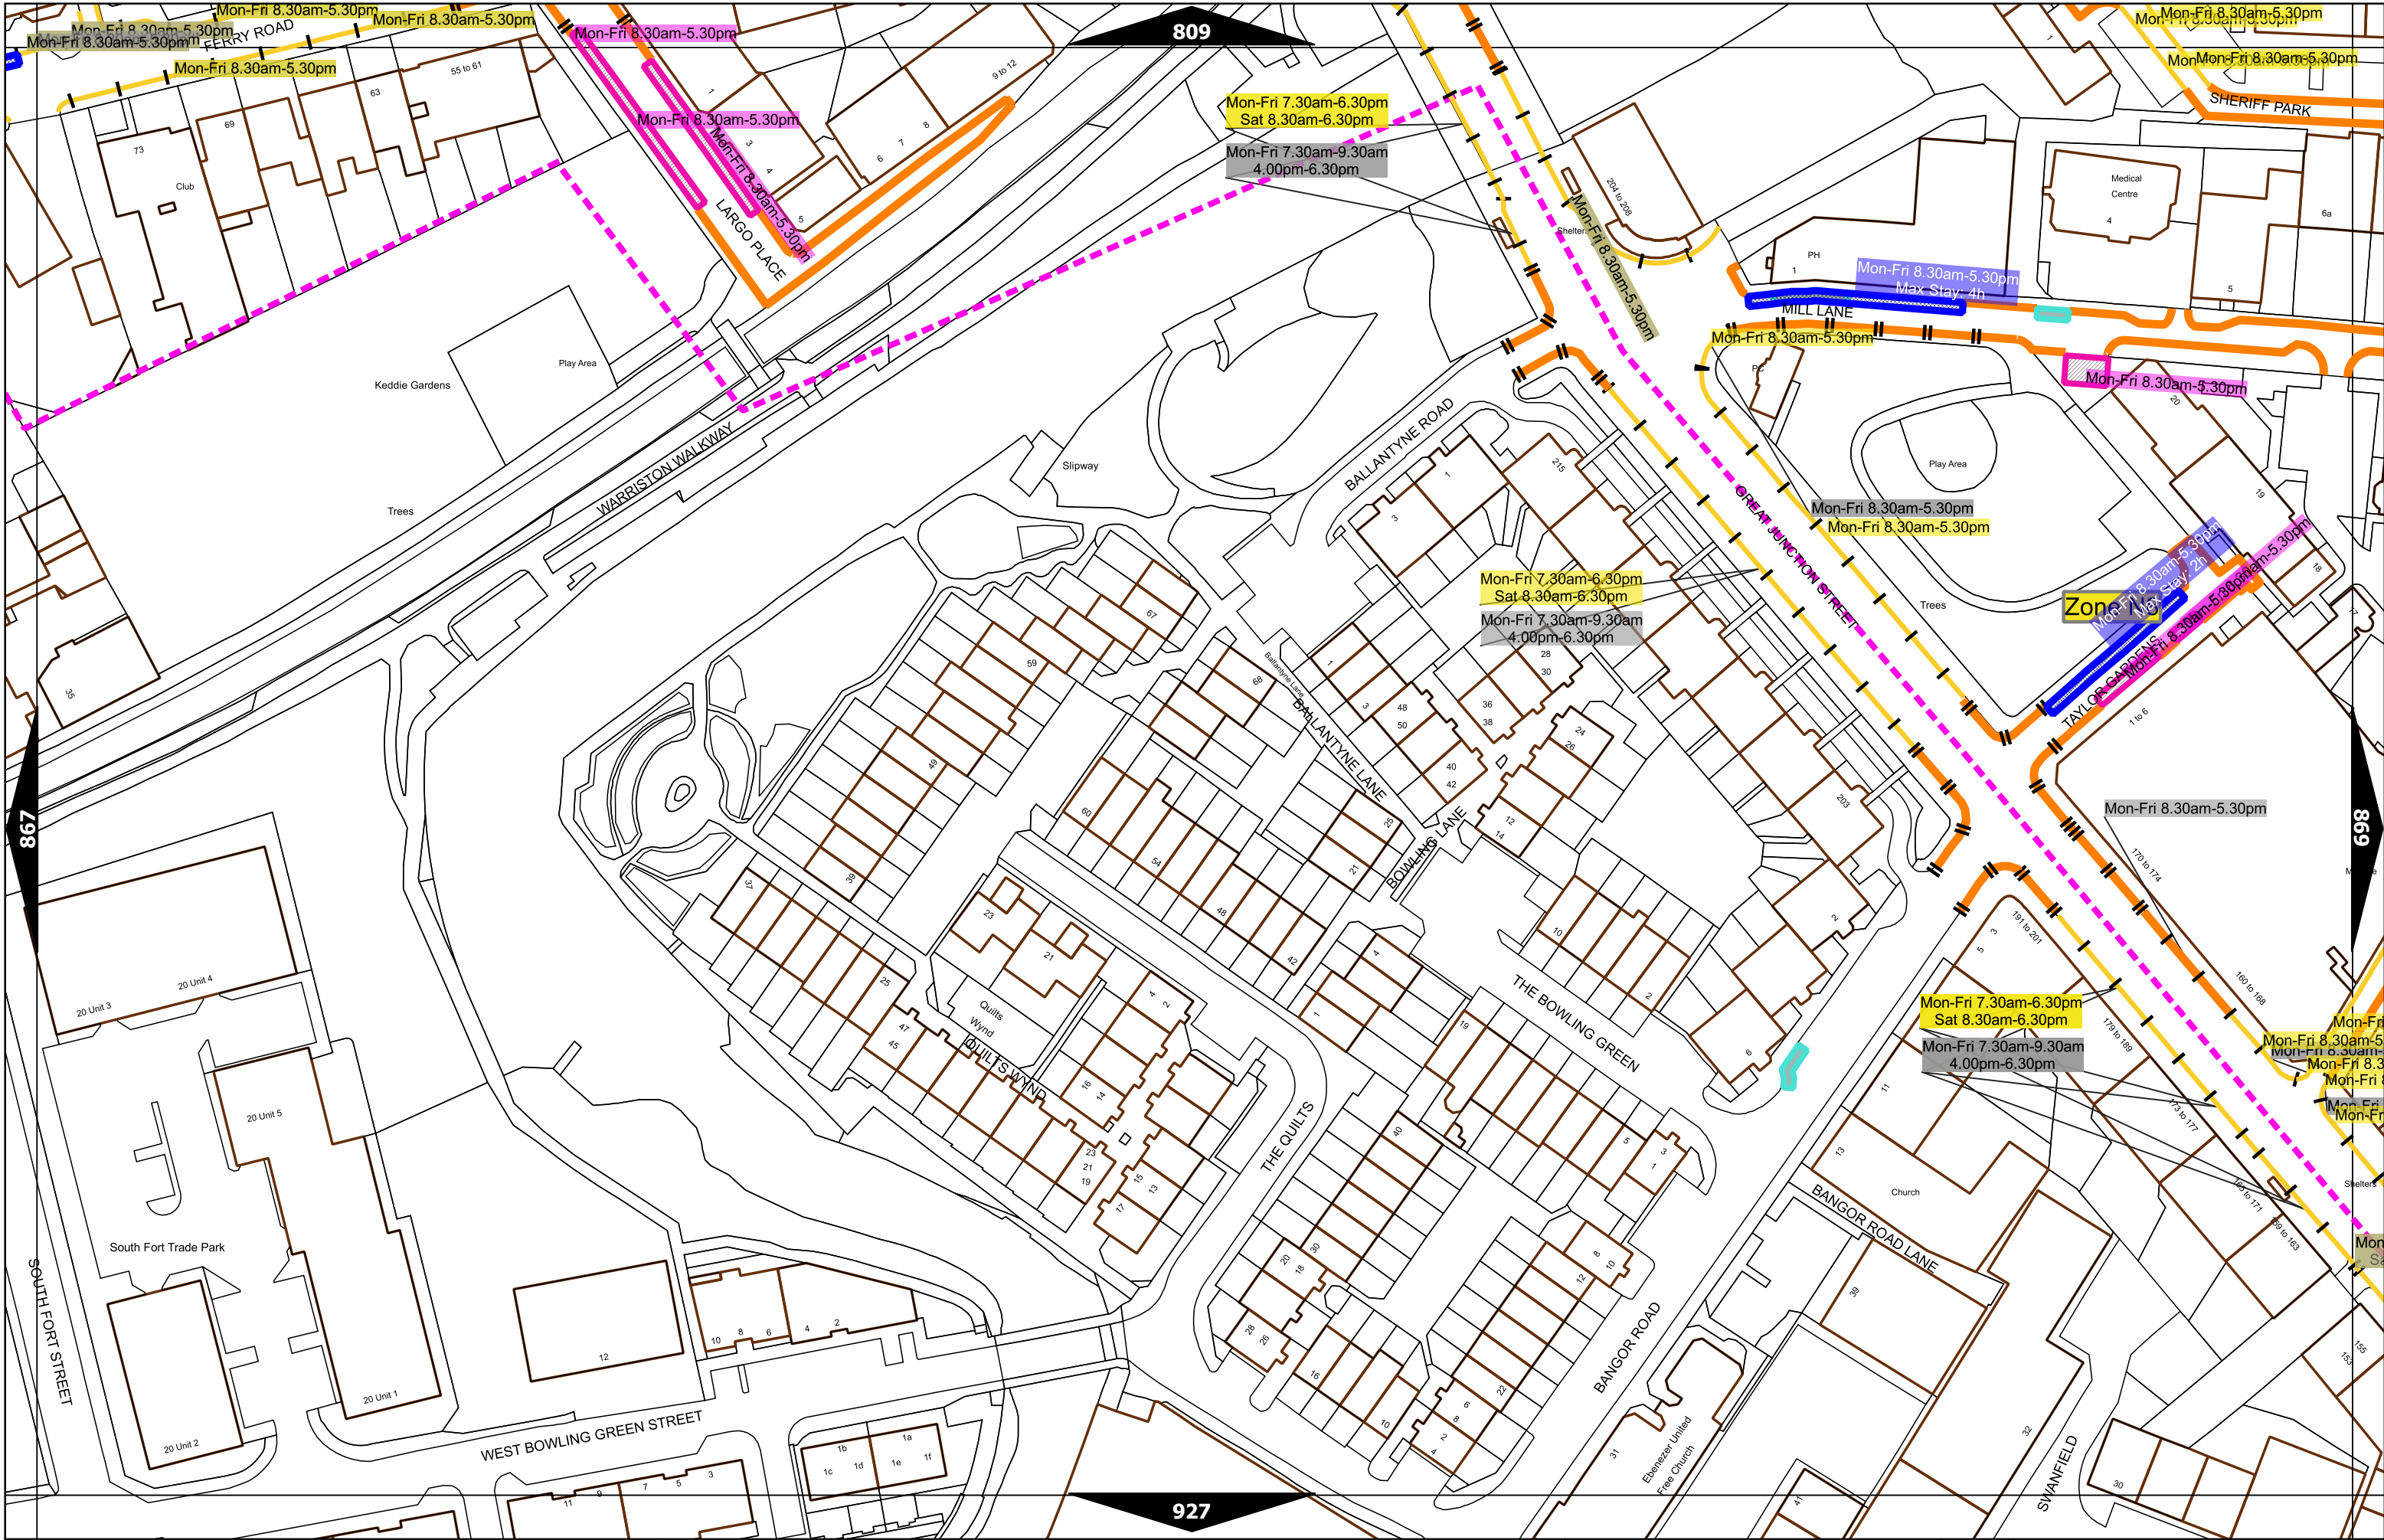

Scale at A3	1:1000
Print Date	07-Aug-2023
Map Tile	749
Revision	7
Status	PROPOSED

Scale at A3	1:1000
Print Date	07-Aug-2023
Map Tile	750
Revision	5
Status	PROPOSED

Scale at A3	1:1000
Print Date	07-Aug-2023
Map Tile	751
Revision	3
Status	PROPOSED

Scale at A3	1:1000
Print Date	07-Aug-2023
Map Tile	809
Revision	3
Status	PROPOSED

Scale at A3	1:1000
Print Date	07-Aug-2023
Map Tile	810
Revision	3
Status	PROPOSED

Scale at A3	1:1000
Print Date	07-Aug-2023
Map Tile	811
Revision	4
Status	PROPOSED

Scale at A3	1:1000
Print Date	07-Aug-2023
Map Tile	867
Revision	6
Status	PROPOSED

Scale at A3	1:1000
Print Date	07-Aug-2023
Map Tile	870
Revision	4
Status	PROPOSED

Scale at A3	1:1000
Print Date	07-Aug-2023
Map Tile	928
Revision	4
Status	PROPOSED