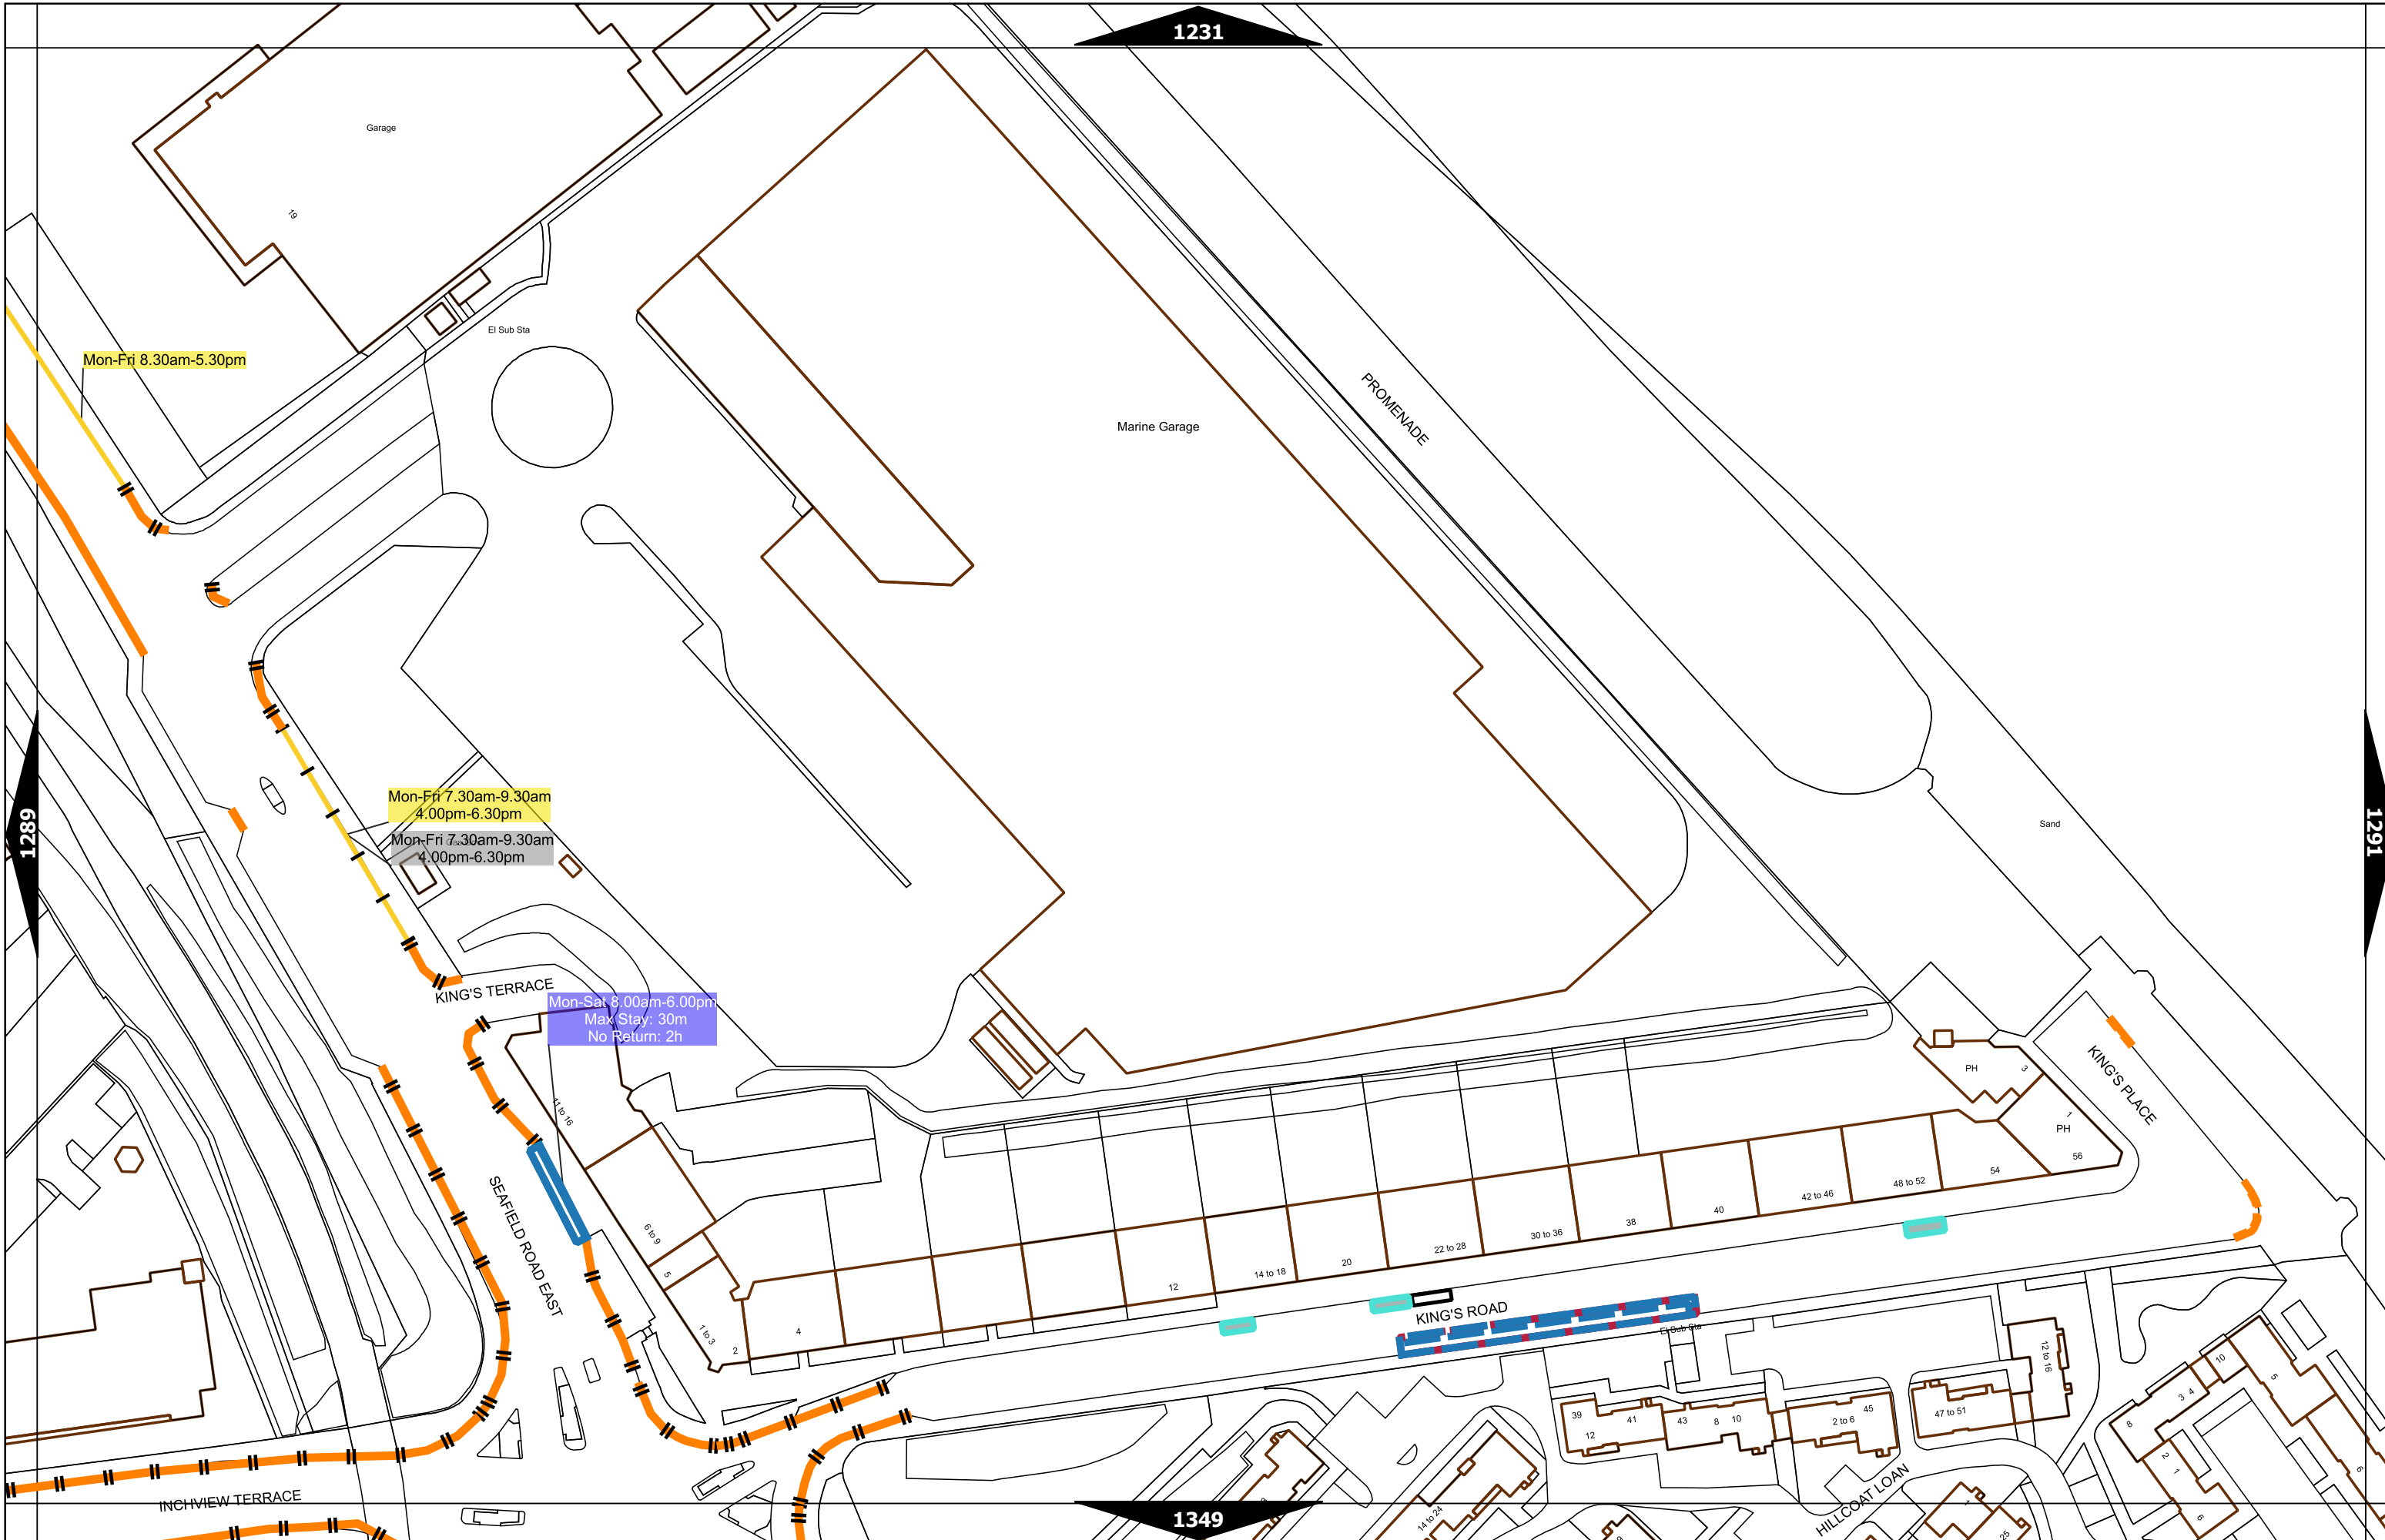

1231

1289

1291

1349

Mon-Fri 8.30am-5.30pm

Mon-Fri 7.30am-9.30am  
4.00pm-6.30pm

Mon-Fri 7.30am-9.30am  
4.00pm-6.30pm

Mon-Sat 8.00am-6.00pm  
Max Stay: 30m  
No Return: 2h