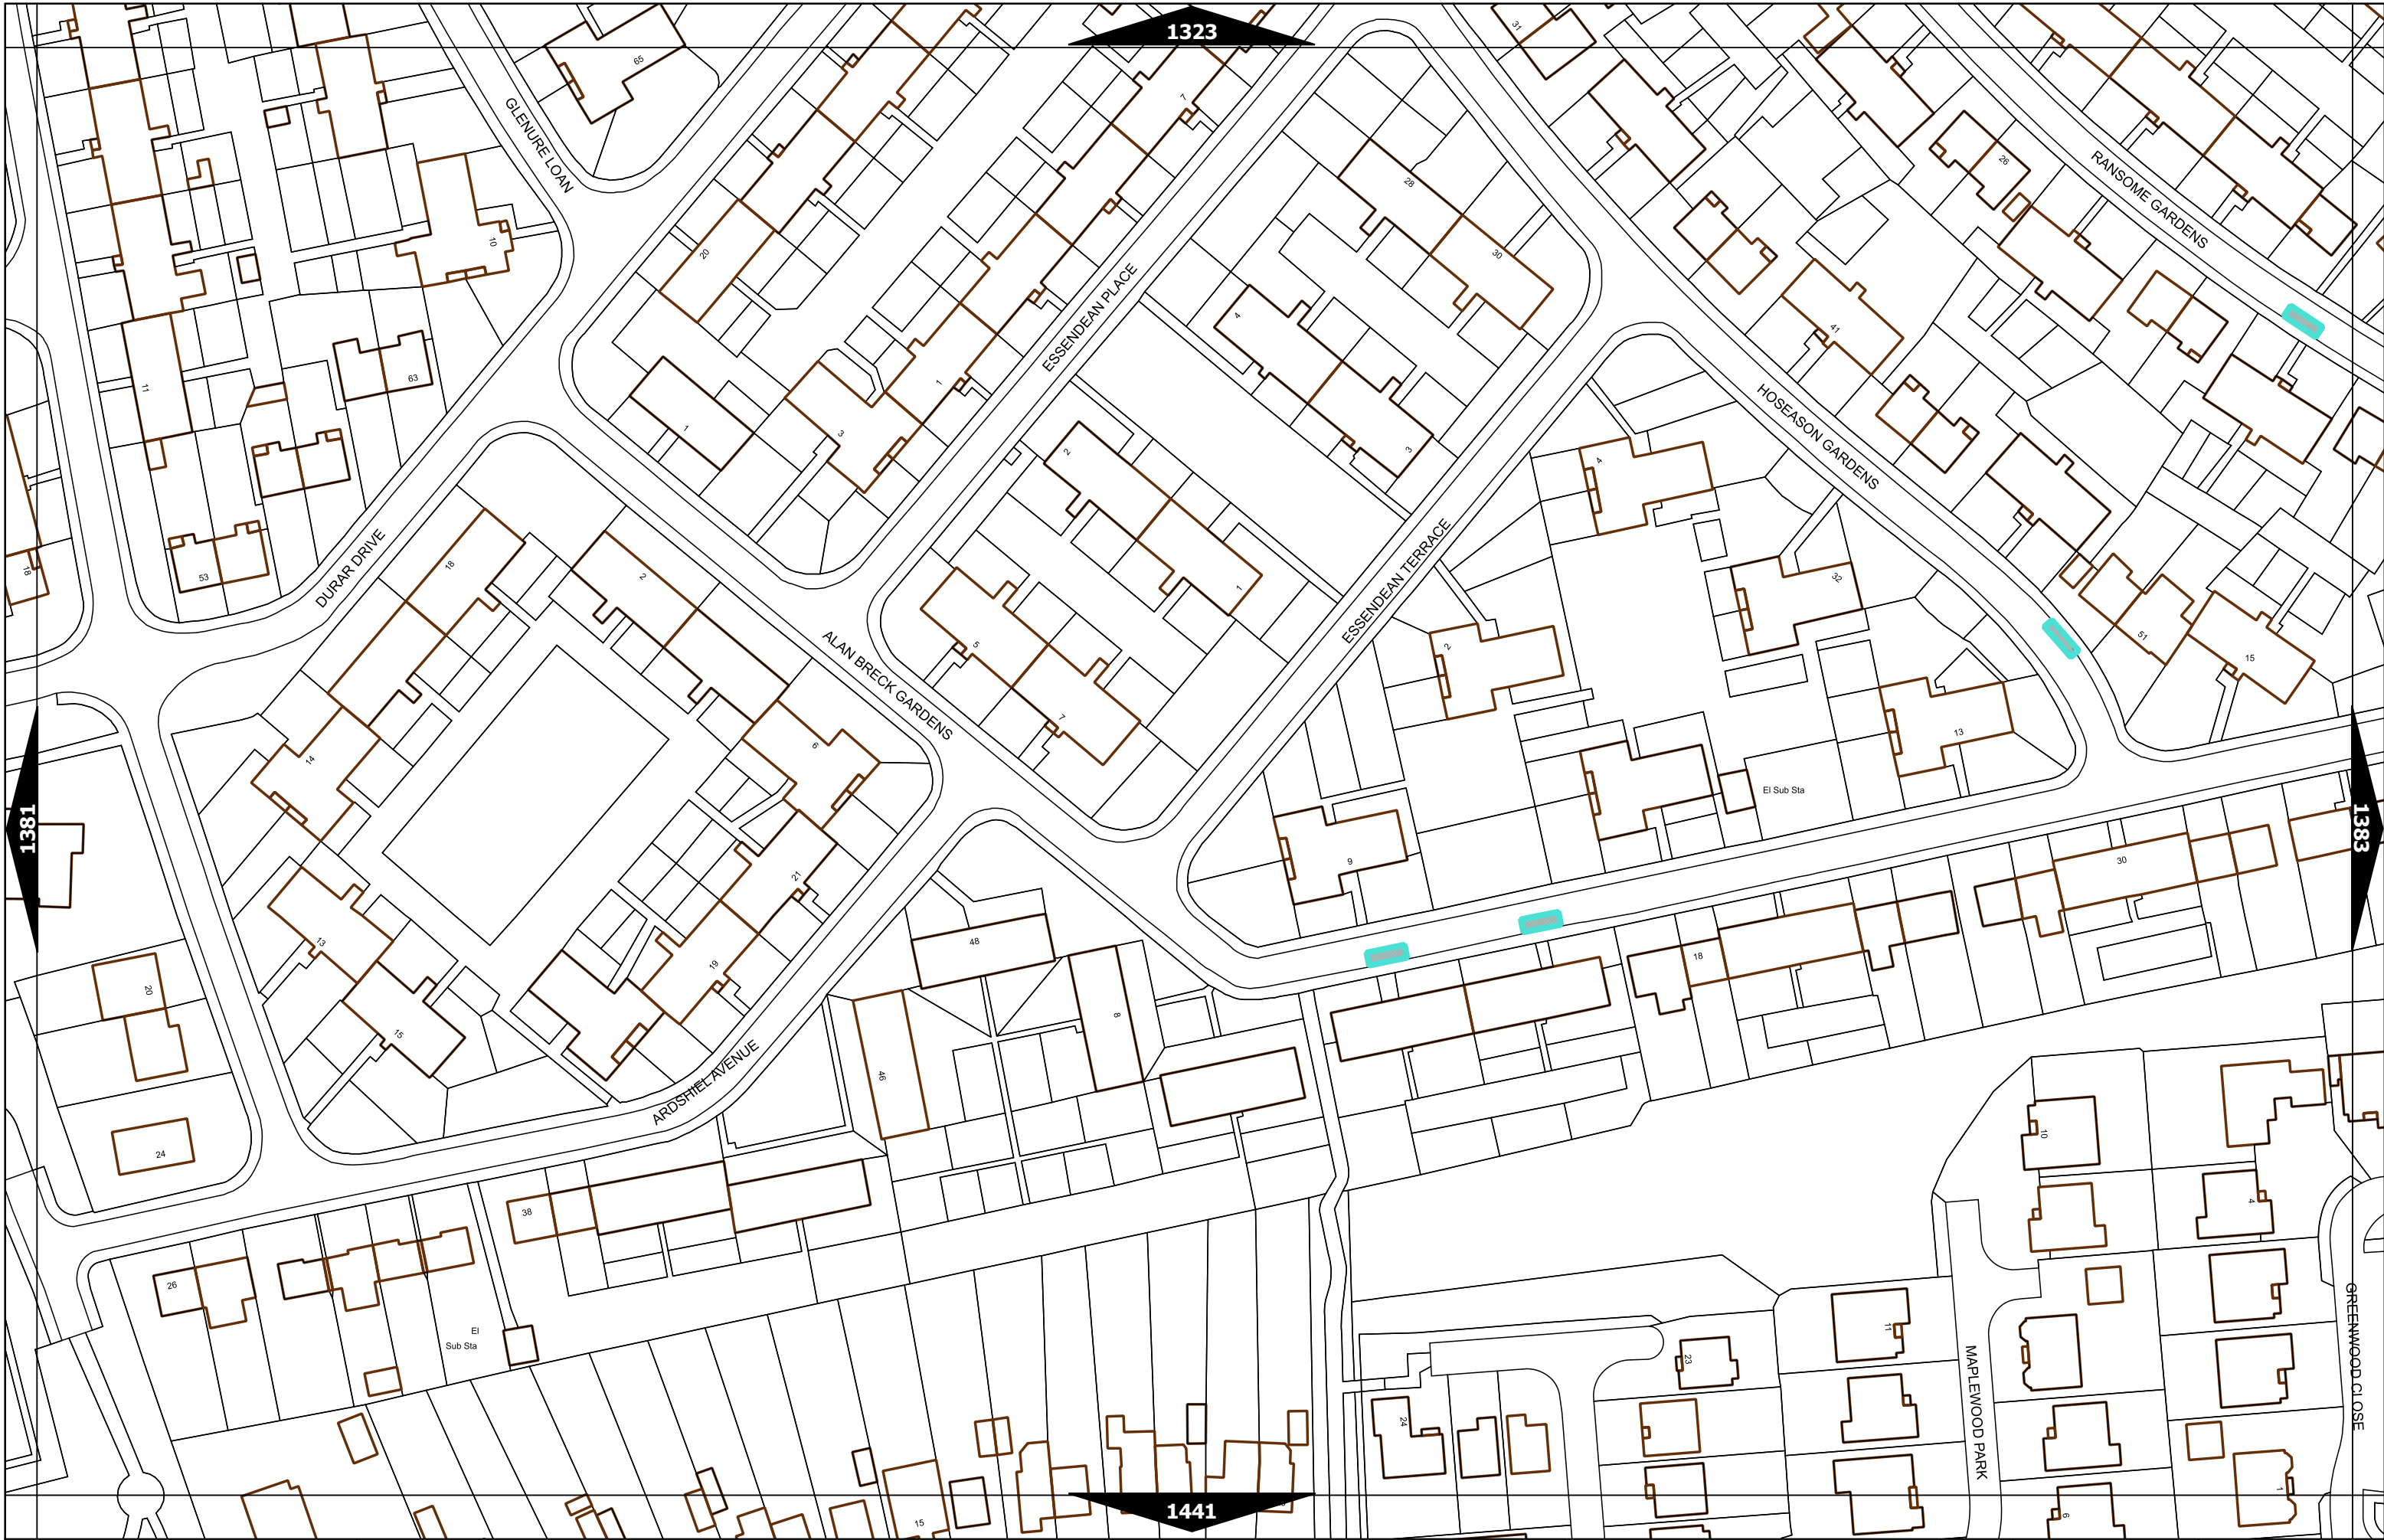

1231

1289

1291

1349

Mon-Fri 8.30am-5.30pm

Mon-Fri 7.30am-9.30am  
4.00pm-6.30pm

Mon-Fri 7.30am-9.30am  
4.00pm-6.30pm

Mon-Sat 8.00am-6.00pm  
Max Stay: 30m  
No Return: 2h

Scale at A3	1:1000
Print Date	15-Dec-2022
Map Tile	1290
Revision	4
Status	PROPOSED

Scale at A3	1:1000
Print Date	15-Dec-2022
Map Tile	1346
Revision	2
Status	PROPOSED

Scale at A3	1:1000
Print Date	15-Dec-2022
Map Tile	1382
Revision	3
Status	PROPOSED

Scale at A3	1:1000
Print Date	15-Dec-2022
Map Tile	1383
Revision	3
Status	PROPOSED

Mon-Fri 8.00am-9.15am  
 Mon-Fri 8.00am-6.30pm  
 Mon-Sat 8.00am-6.30pm Sun 12.30pm-6.30pm  
 Mon-Fri 8.00am-9.15am  
 4.30pm-6.30pm  
 Mon-Fri 8.00am-9.15am  
 Mon-Sat 8.00am-6.30pm Sun 12.30pm-6.30pm