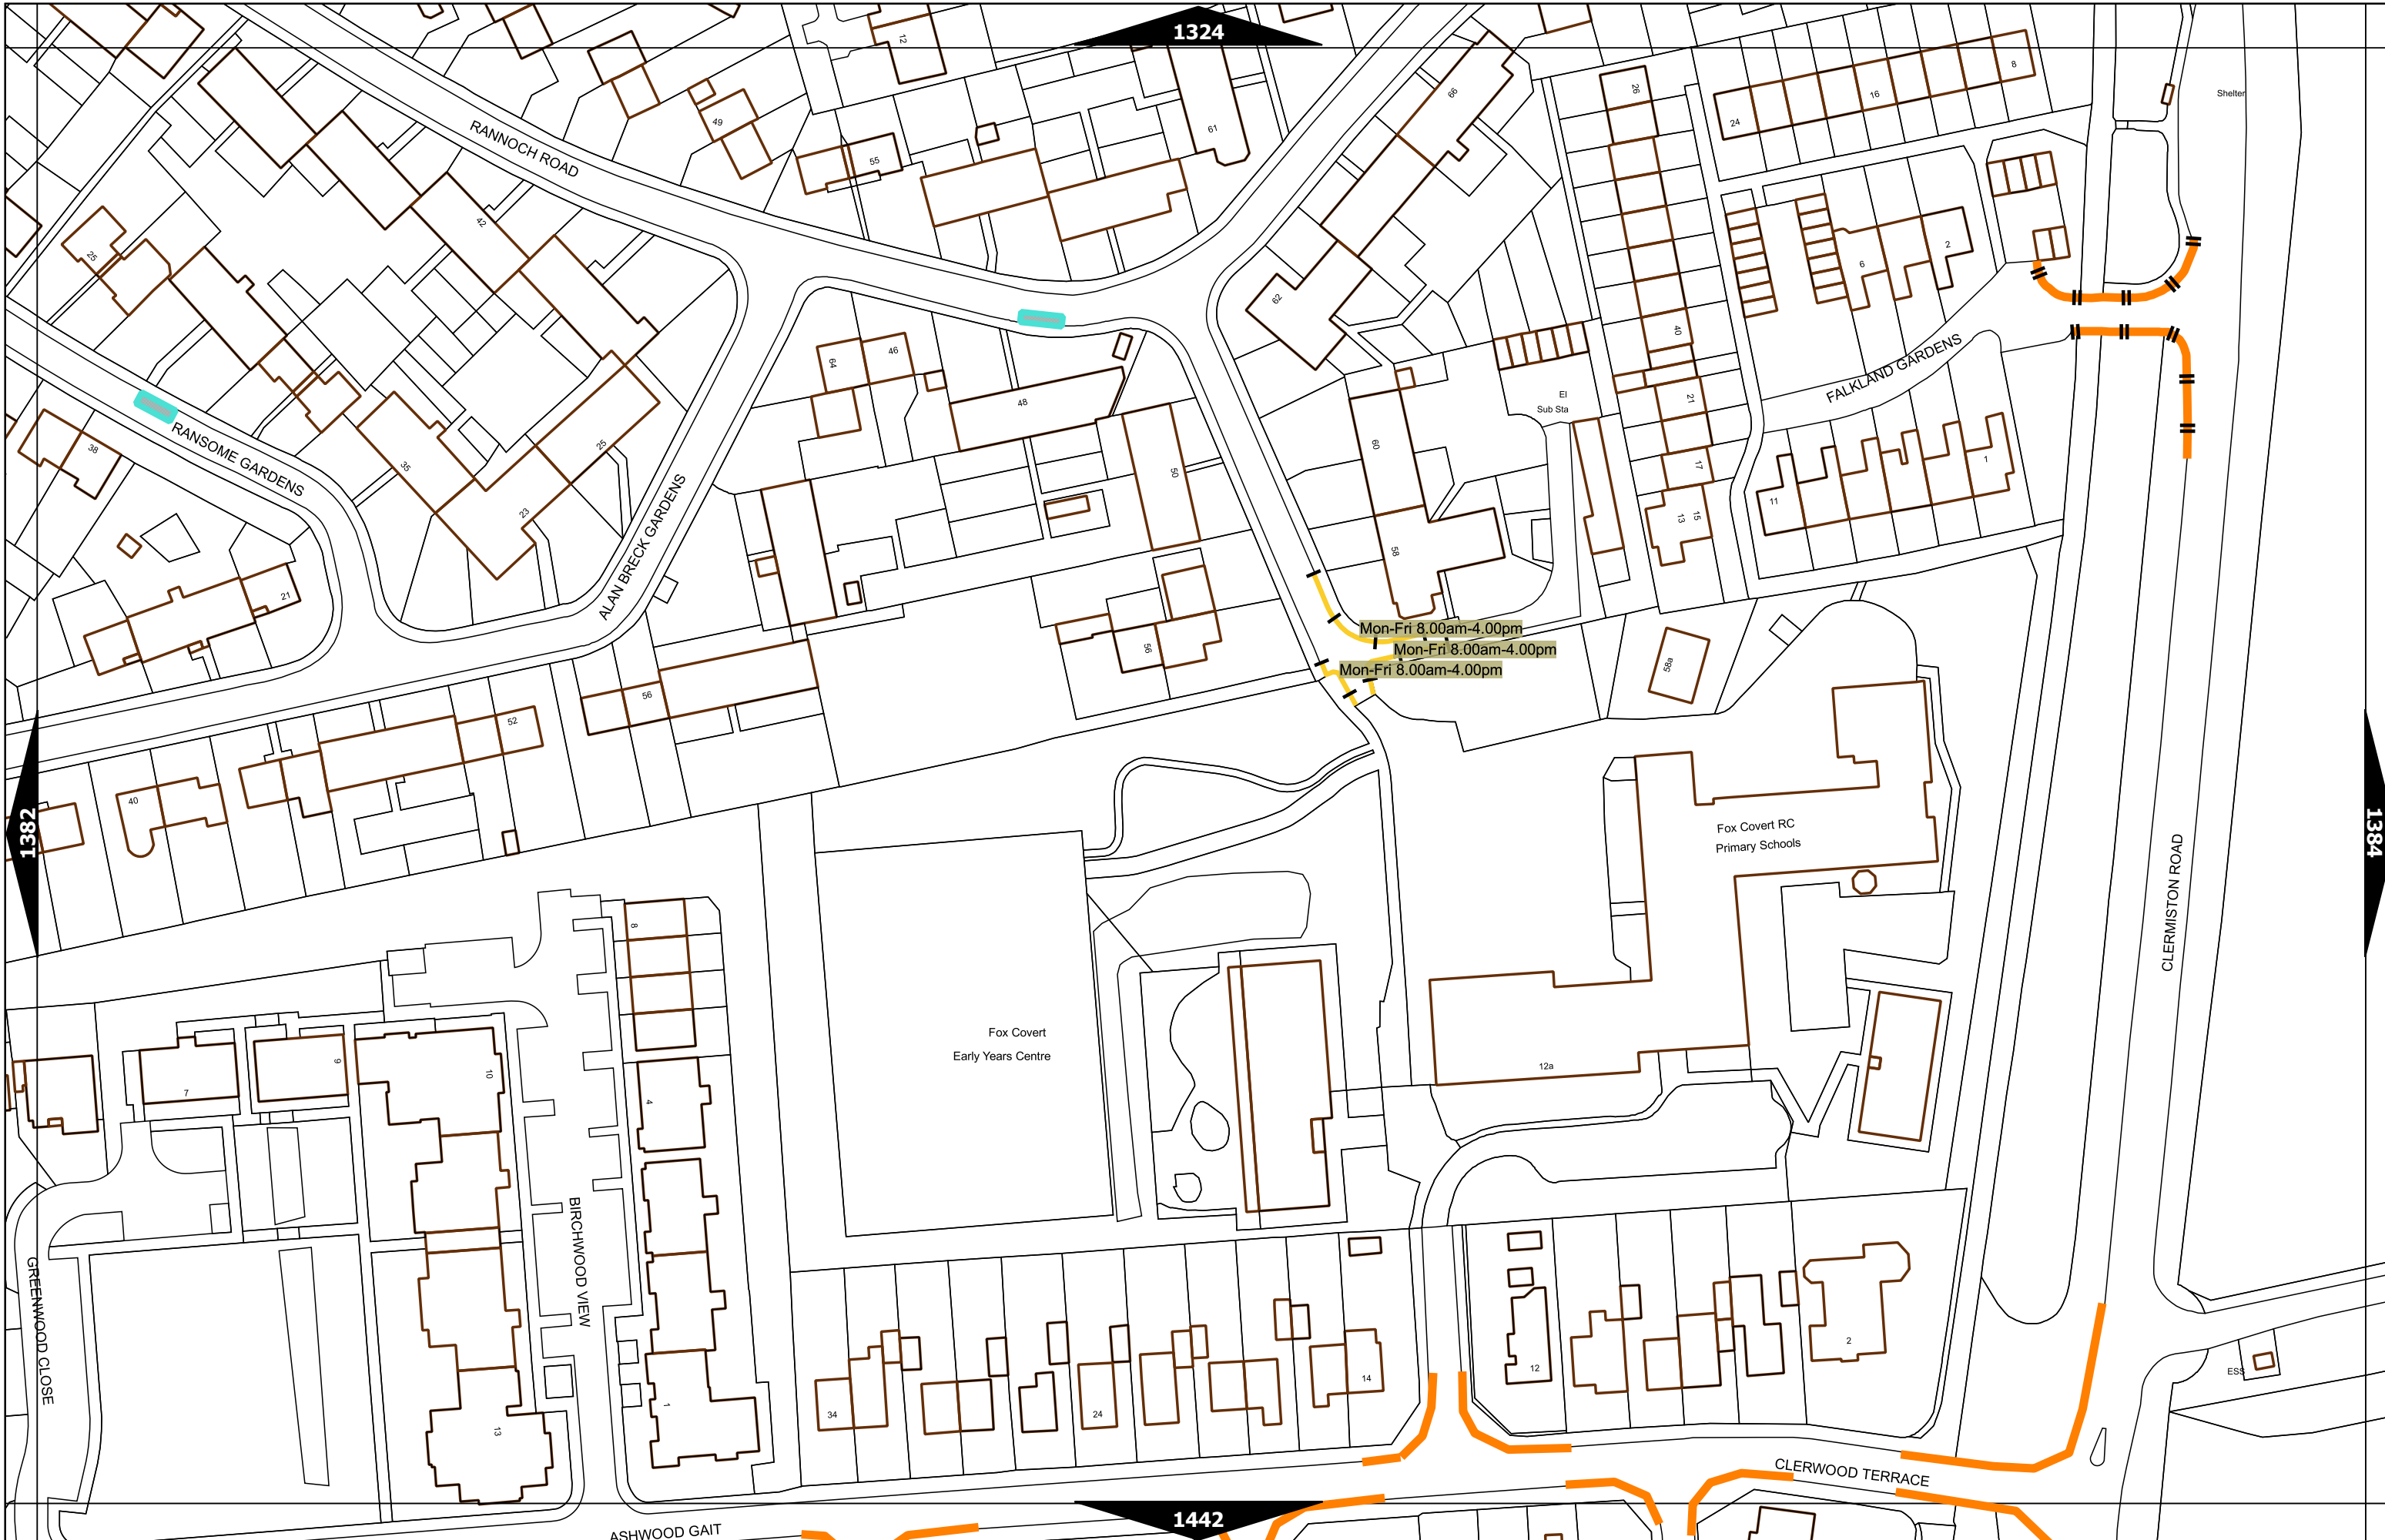

Scale at A3	1:1000
Print Date	15-Dec-2022
Map Tile	1290
Revision	4
Status	PROPOSED

Scale at A3	1:1000
Print Date	15-Dec-2022
Map Tile	1346
Revision	2
Status	PROPOSED

Scale at A3	1:1000
Print Date	15-Dec-2022
Map Tile	1382
Revision	3
Status	PROPOSED

Scale at A3	1:1000
Print Date	15-Dec-2022
Map Tile	1383
Revision	3
Status	PROPOSED

Mon-Fri 8.00am-9.15am  
 Mon-Fri 8.00am-6.30pm  
 Mon-Sat 8.00am-6.30pm Sun 12.30pm-6.30pm  
 Mon-Fri 8.00am-9.15am  
 4.30pm-6.30pm  
 Mon-Fri 8.00am-9.15am  
 Mon-Sat 8.00am-6.30pm Sun 12.30pm-6.30pm