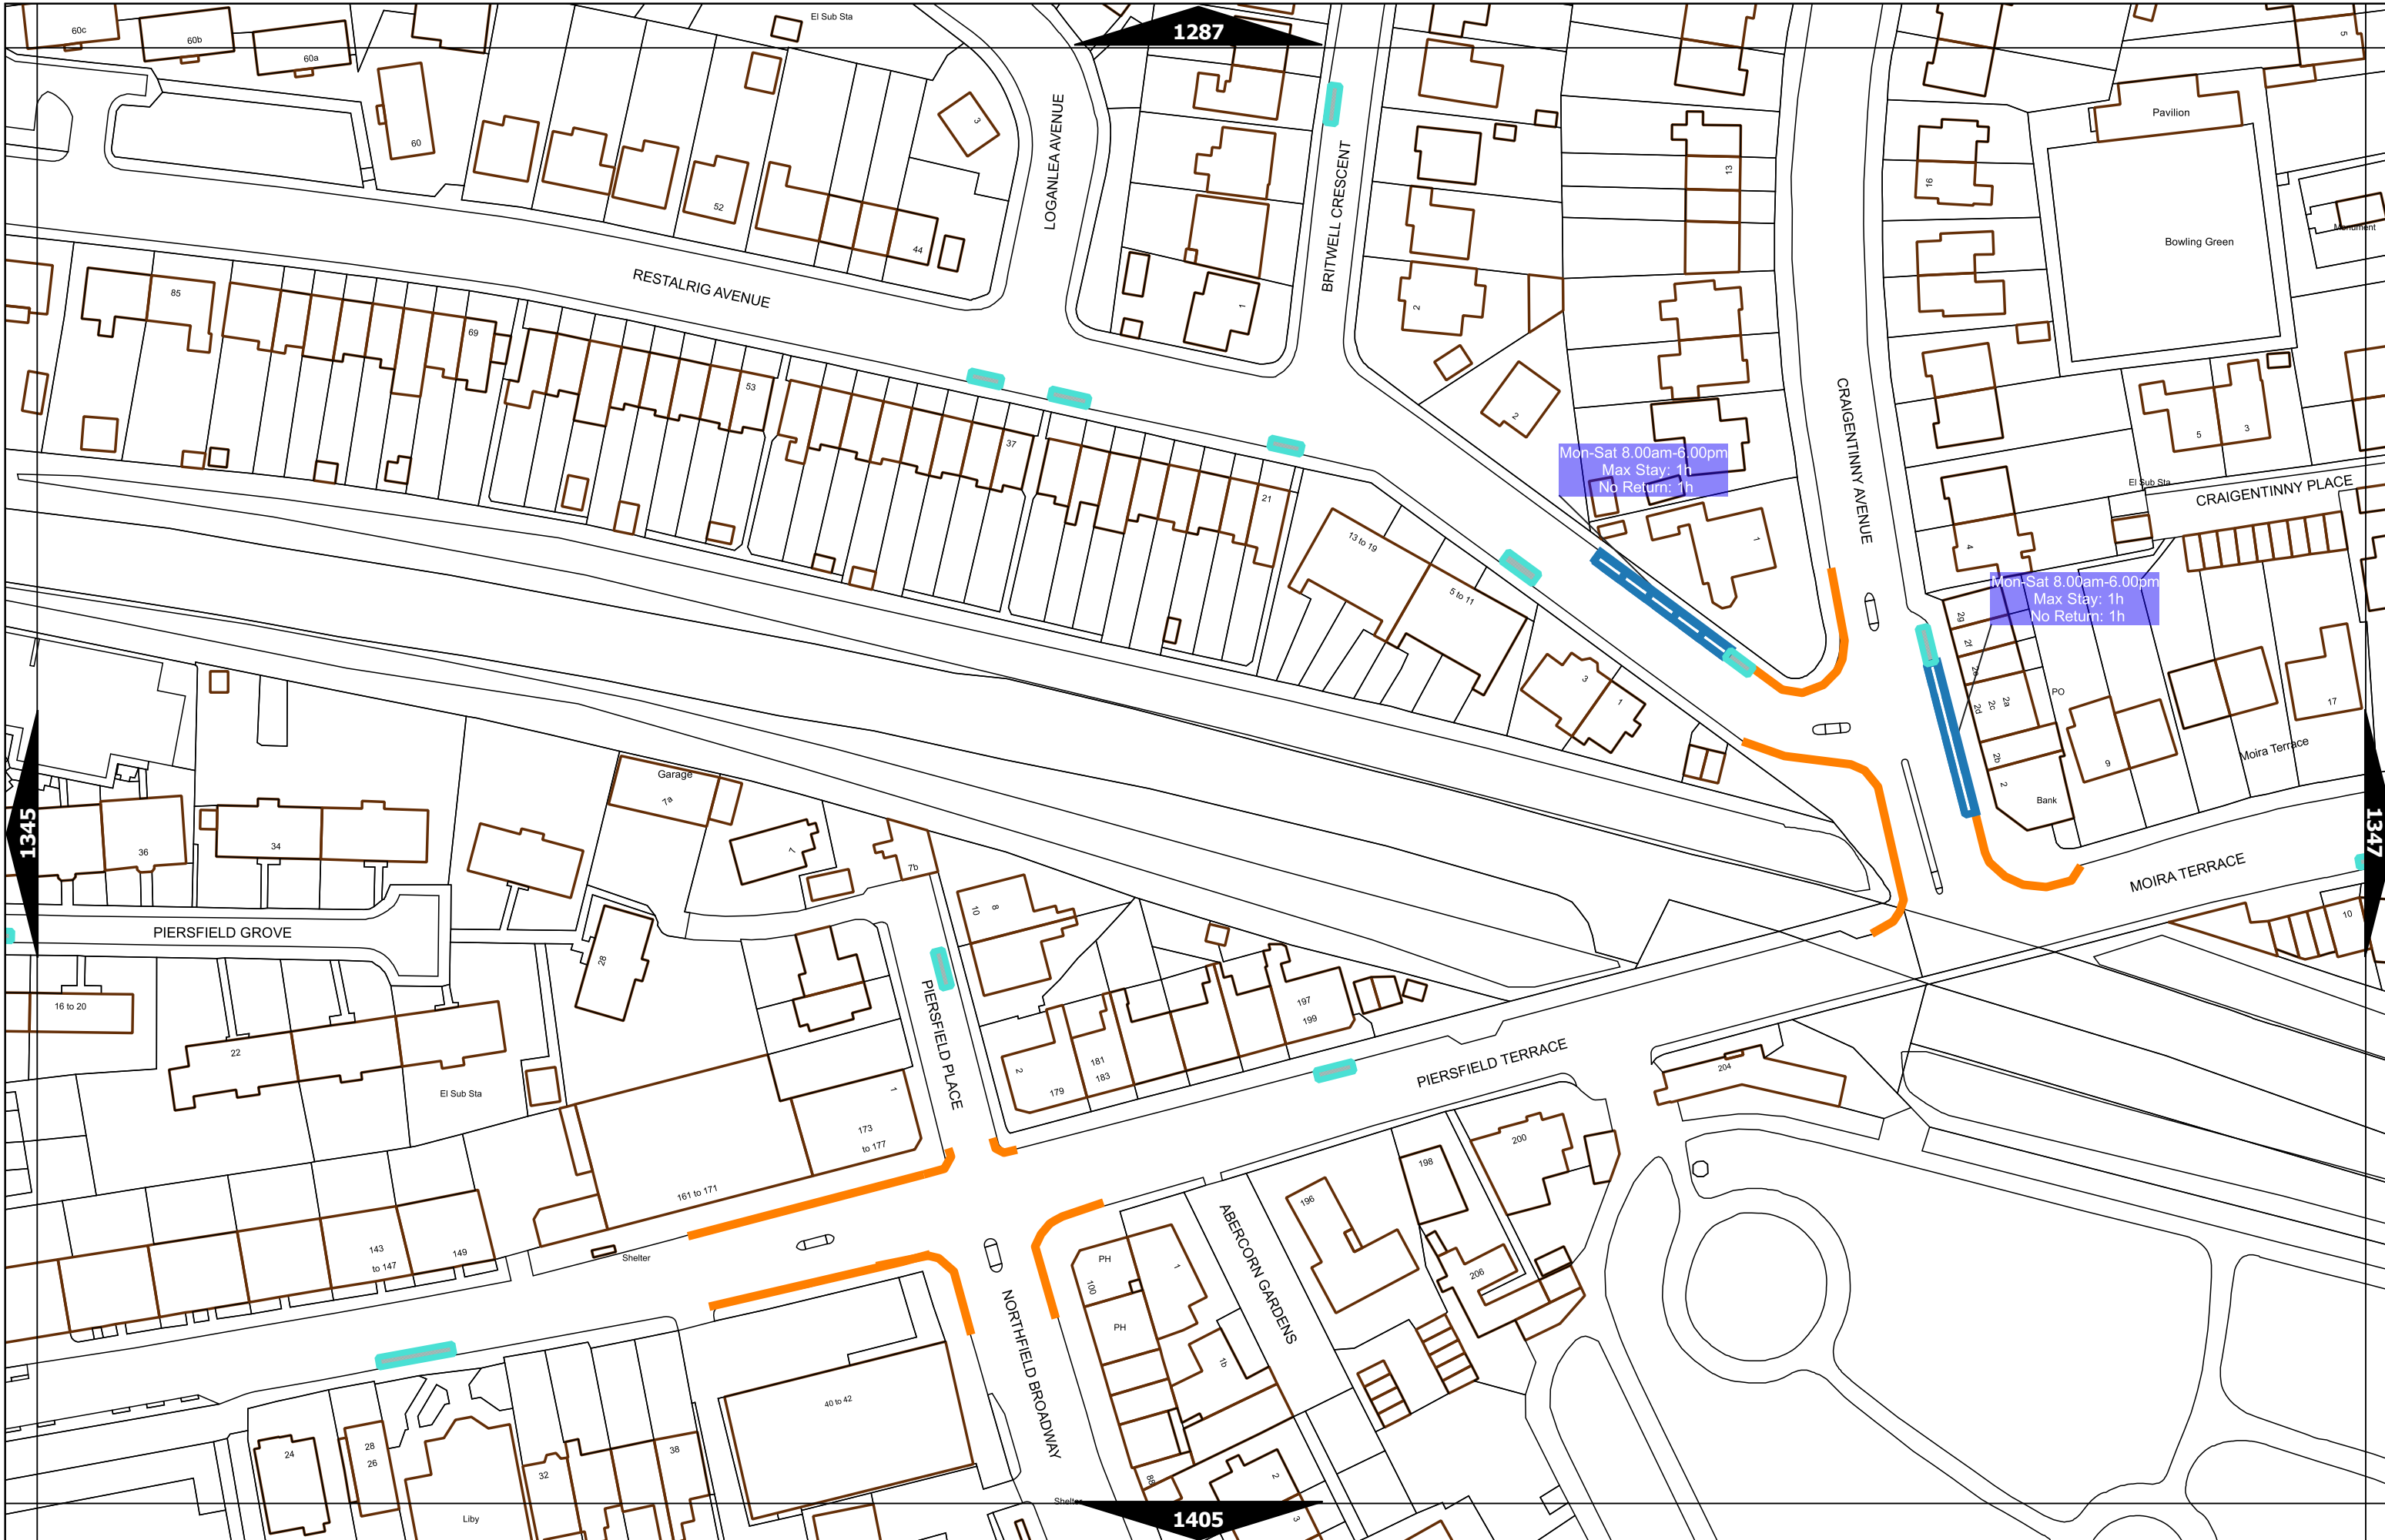

1231

1289

1291

1349

Mon-Fri 8.30am-5.30pm

Mon-Fri 7.30am-9.30am  
4.00pm-6.30pm

Mon-Fri 7.30am-9.30am  
4.00pm-6.30pm

Mon-Sat 8.00am-6.00pm  
Max Stay: 30m  
No Return: 2h

Scale at A3	1:1000
Print Date	15-Dec-2022
Map Tile	1290
Revision	4
Status	PROPOSED

Scale at A3	1:1000
Print Date	15-Dec-2022
Map Tile	1346
Revision	2
Status	PROPOSED

Scale at A3	1:1000
Print Date	15-Dec-2022
Map Tile	1382
Revision	3
Status	PROPOSED

Scale at A3	1:1000
Print Date	15-Dec-2022
Map Tile	1383
Revision	3
Status	PROPOSED

Mon-Fri 8.00am-9.15am  
 Mon-Fri 8.00am-6.30pm  
 Mon-Sat 8.00am-6.30pm Sun 12.30pm-6.30pm  
 Mon-Fri 8.00am-9.15am  
 4.30pm-6.30pm  
 Mon-Fri 8.00am-9.15am  
 Mon-Sat 8.00am-6.30pm Sun 12.30pm-6.30pm