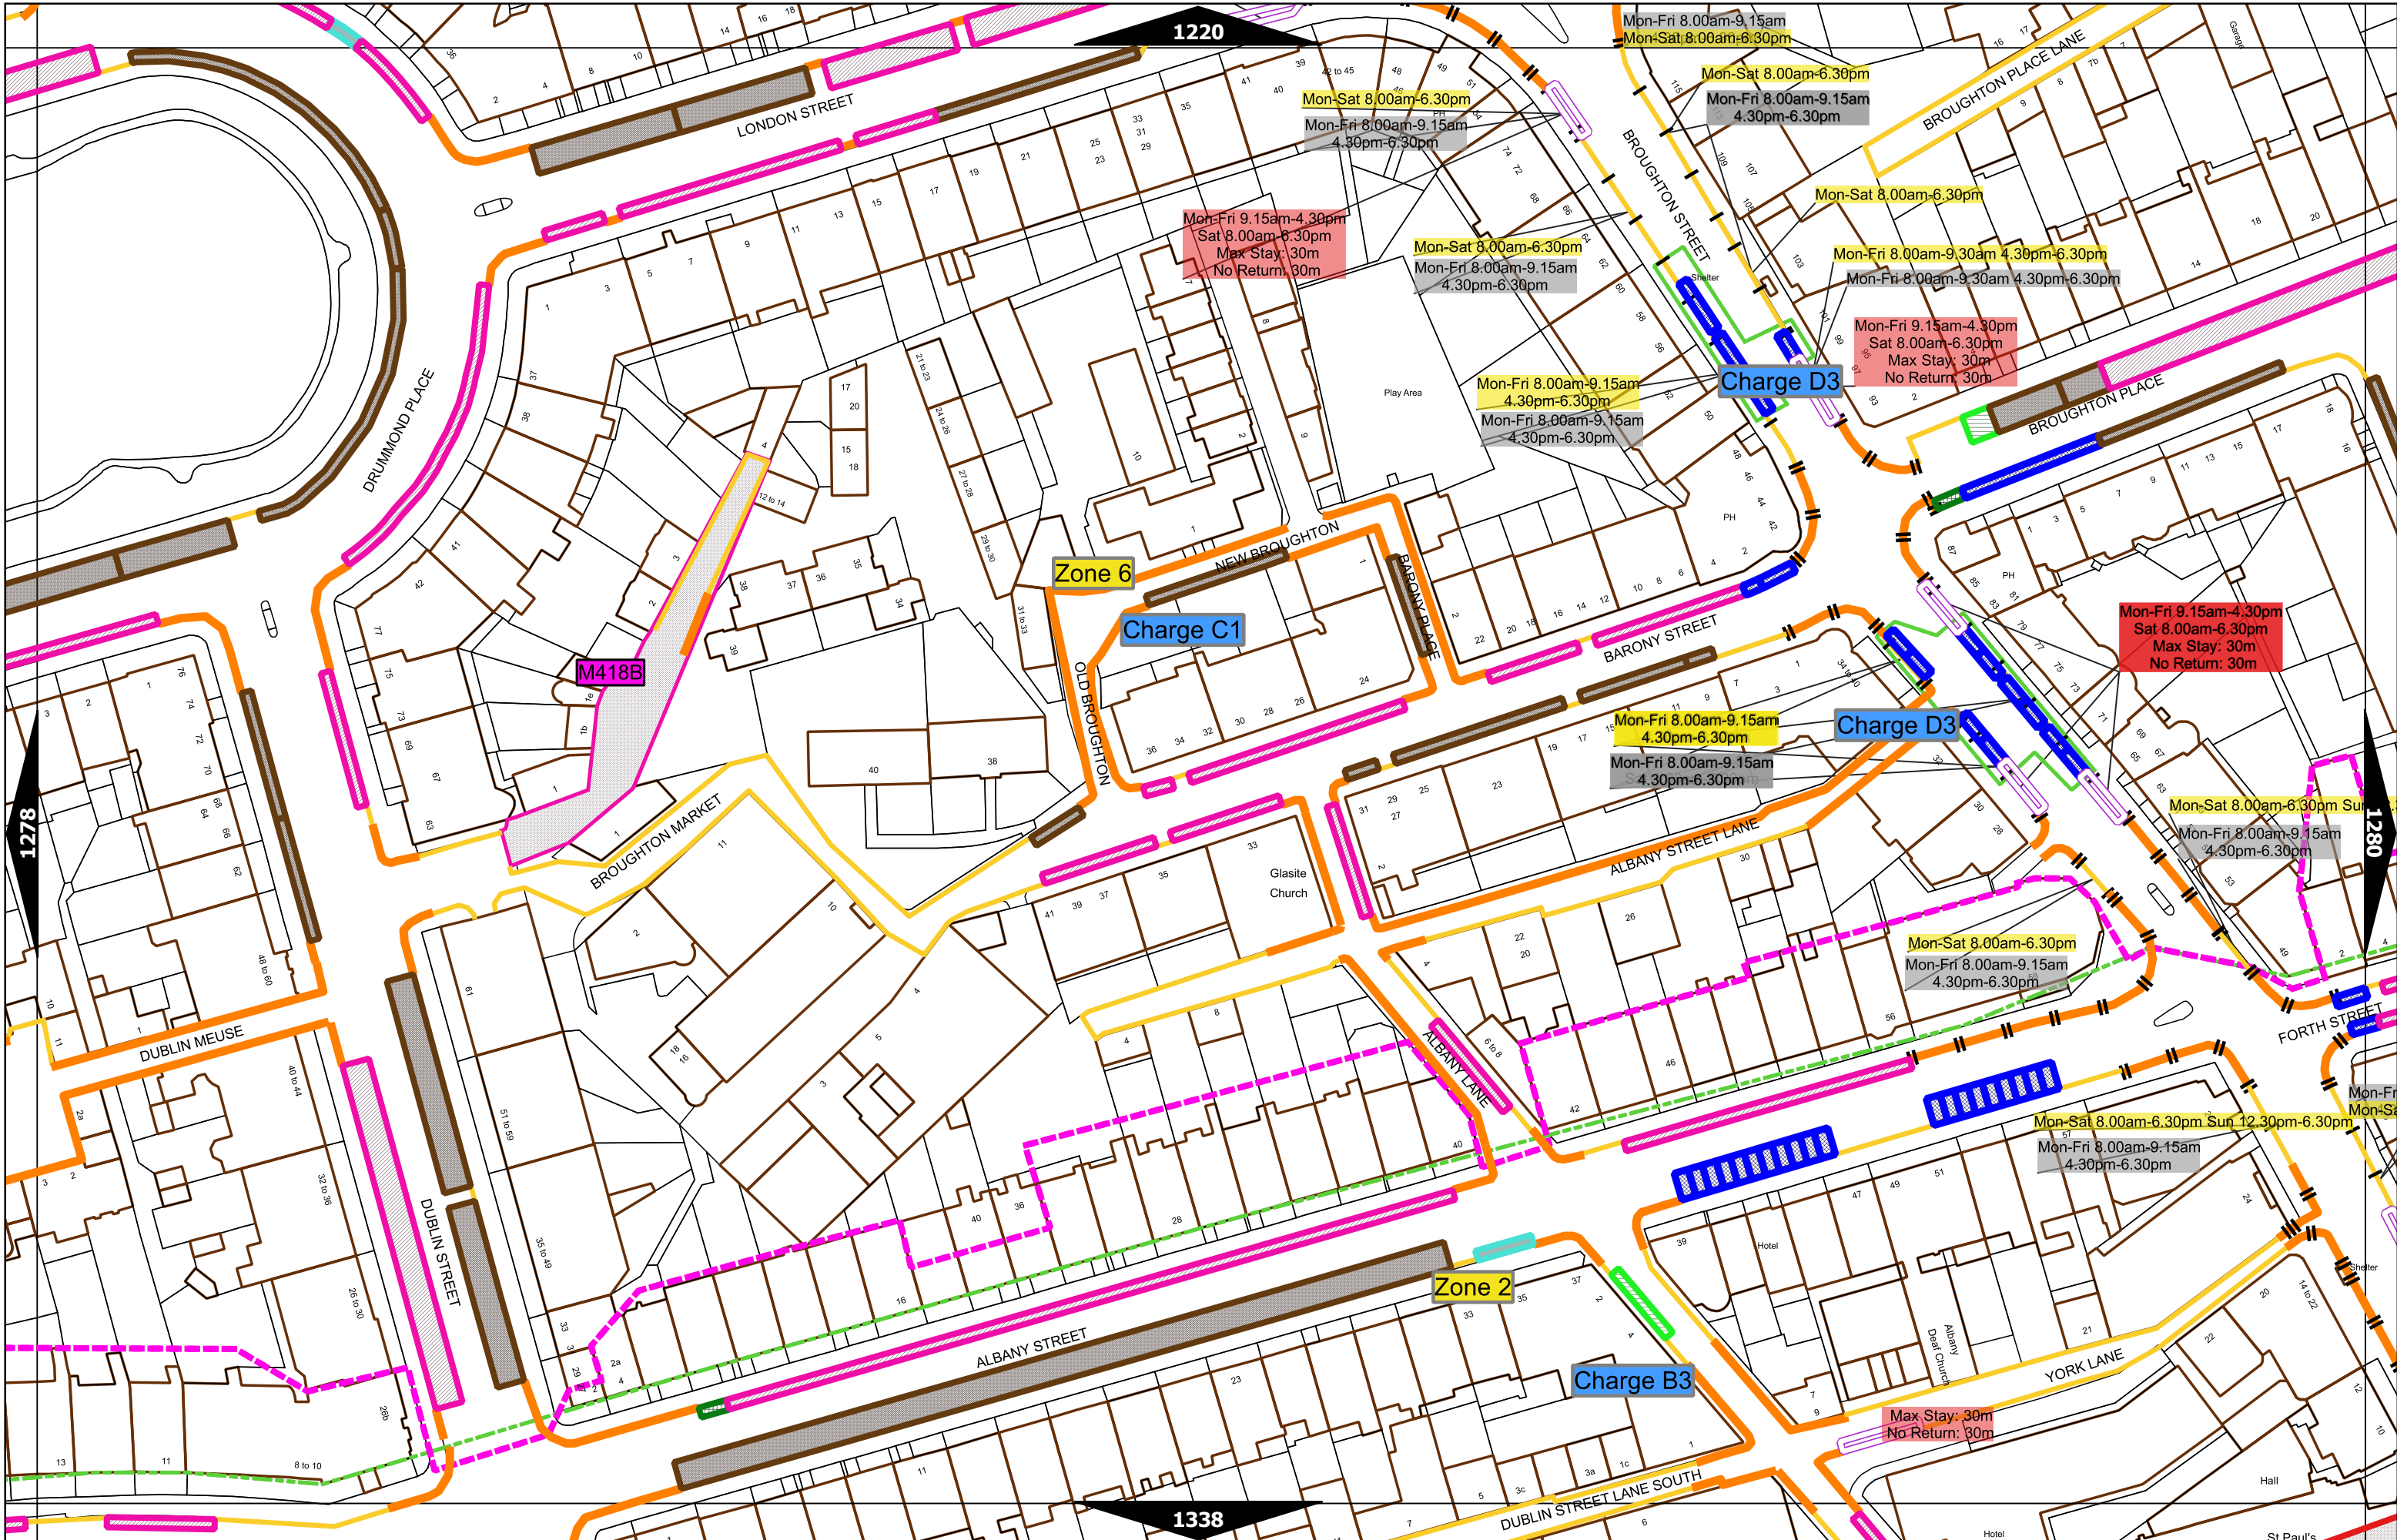

Scale at A3	1:1000
Print Date	15-Dec-2022
Map Tile	743
Revision	2
Status	PROPOSED

Scale at A3	1:1000
Print Date	15-Dec-2022
Map Tile	808
Revision	6
Status	PROPOSED

Scale at A3	1:1000
Print Date	15-Dec-2022
Map Tile	925
Revision	2
Status	PROPOSED

Scale at A3	1:1000
Print Date	15-Dec-2022
Map Tile	1161
Revision	7
Status	PROPOSED

Scale at A3	1:1000
Print Date	15-Dec-2022
Map Tile	1162
Revision	7
Status	PROPOSED

Scale at A3	1:1000
Print Date	15-Dec-2022
Map Tile	1279
Revision	6
Status	PROPOSED

1231

1289

1291

1349

Mon-Fri 8.30am-5.30pm

Mon-Fri 7.30am-9.30am  
4.00pm-6.30pm

Mon-Fri 7.30am-9.30am  
4.00pm-6.30pm

Mon-Sat 8.00am-6.00pm  
Max Stay: 30m  
No Return: 2h

Scale at A3	1:1000
Print Date	15-Dec-2022
Map Tile	1383
Revision	3
Status	PROPOSED

Mon-Fri 8.00am-9.15am  
 Mon-Fri 8.00am-6.30pm  
 Mon-Sat 8.00am-6.30pm Sun 12.30pm-6.30pm  
 Mon-Fri 8.00am-9.15am  
 4.30pm-6.30pm  
 Mon-Fri 8.00am-9.15am  
 Mon-Sat 8.00am-6.30pm Sun 12.30pm-6.30pm