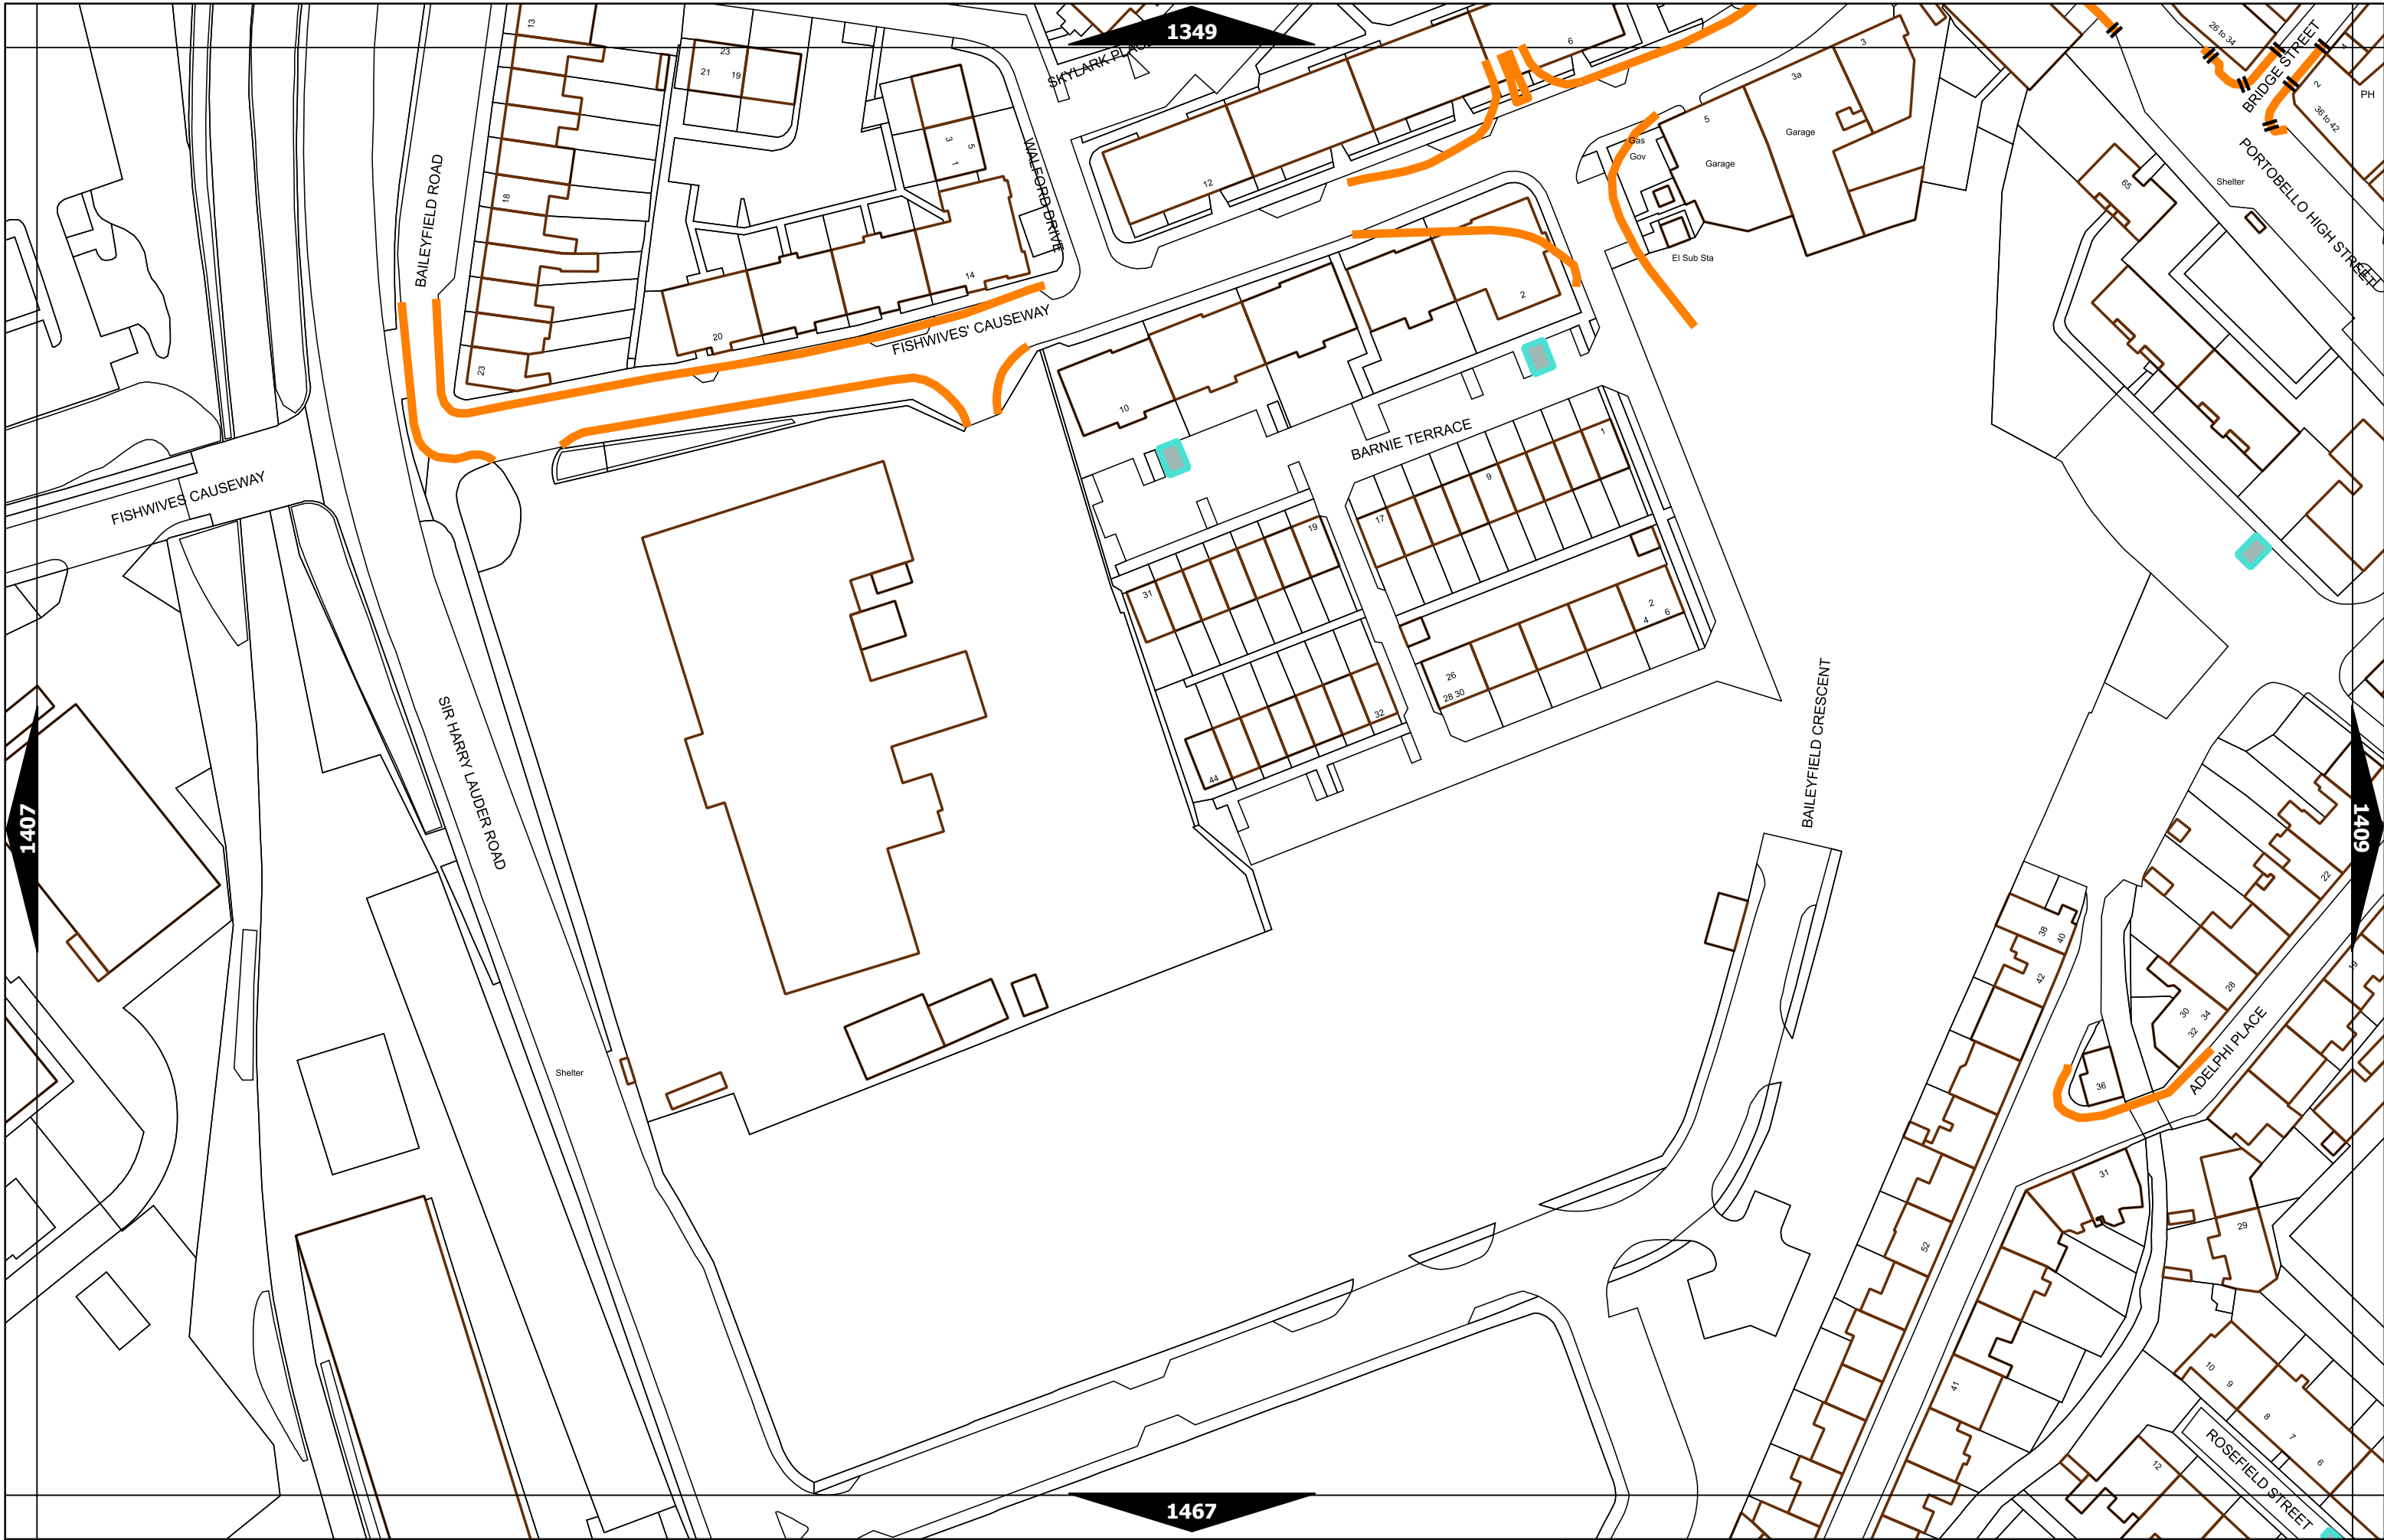

Scale at A3	1:1000
Print Date	15-Dec-2022
Map Tile	1408
Revision	2
Status	PROPOSED