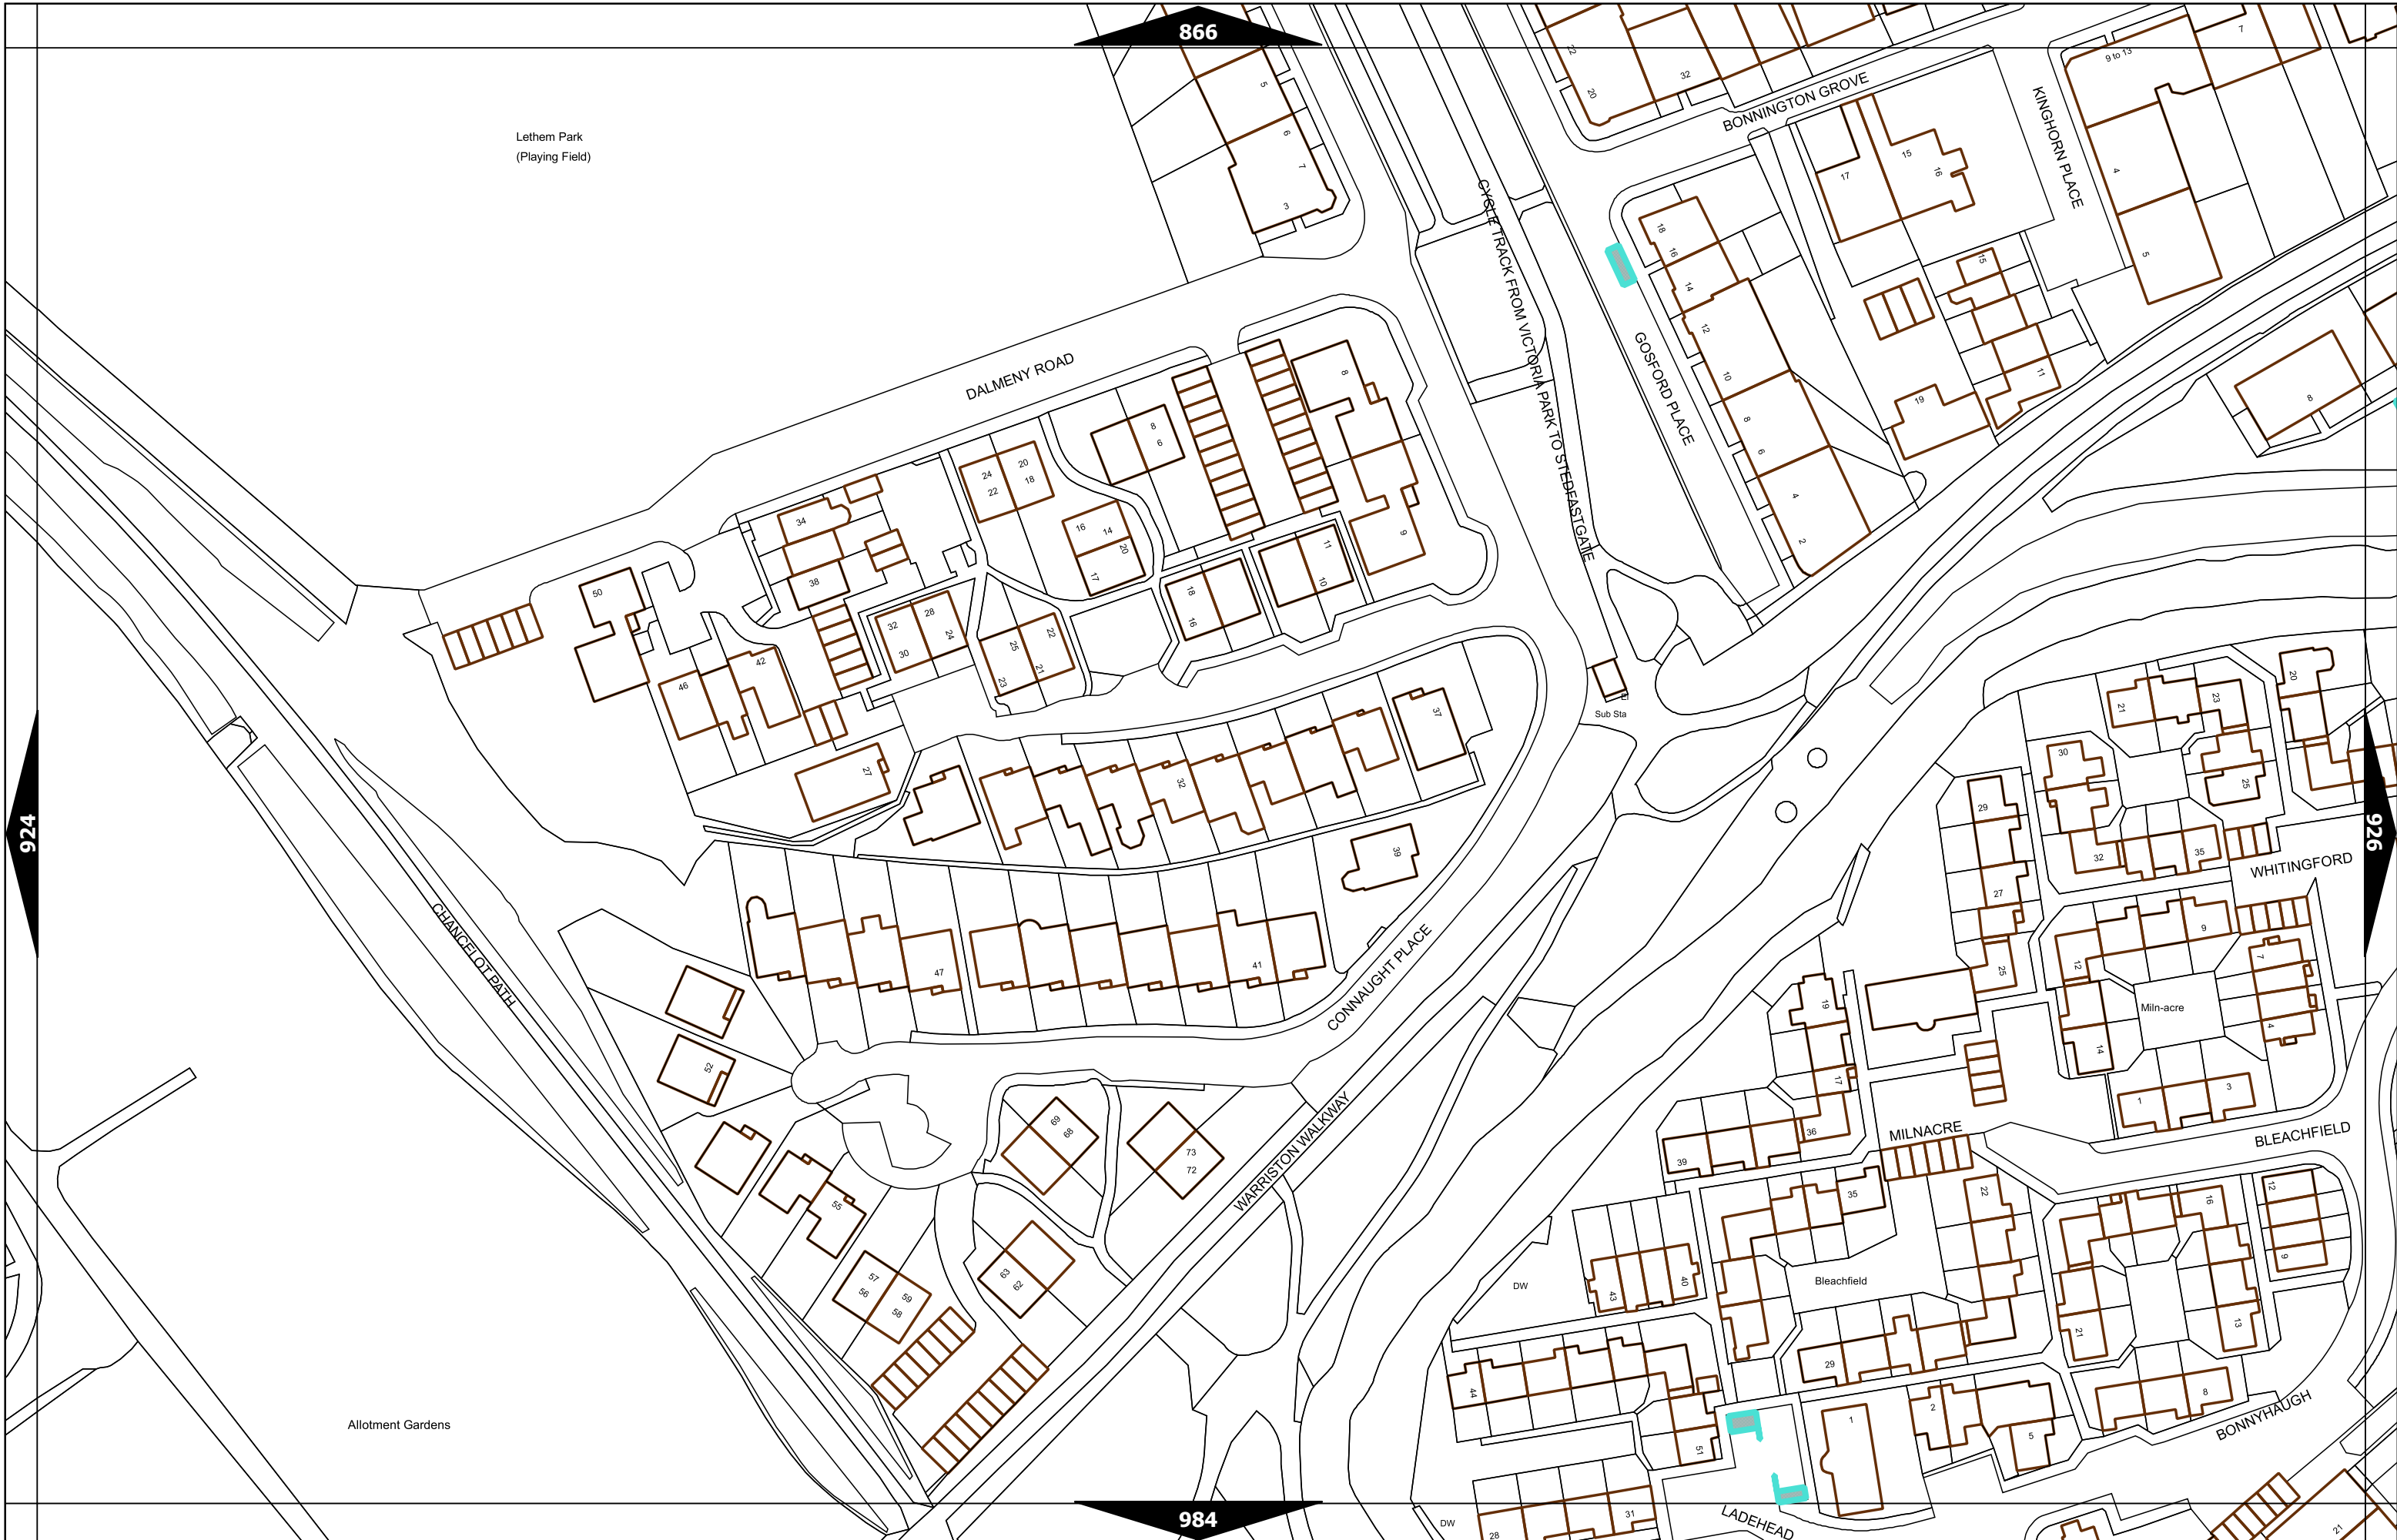

Scale at A3	1:1000
Print Date	15-Dec-2022
Map Tile	925
Revision	2
Status	PROPOSED