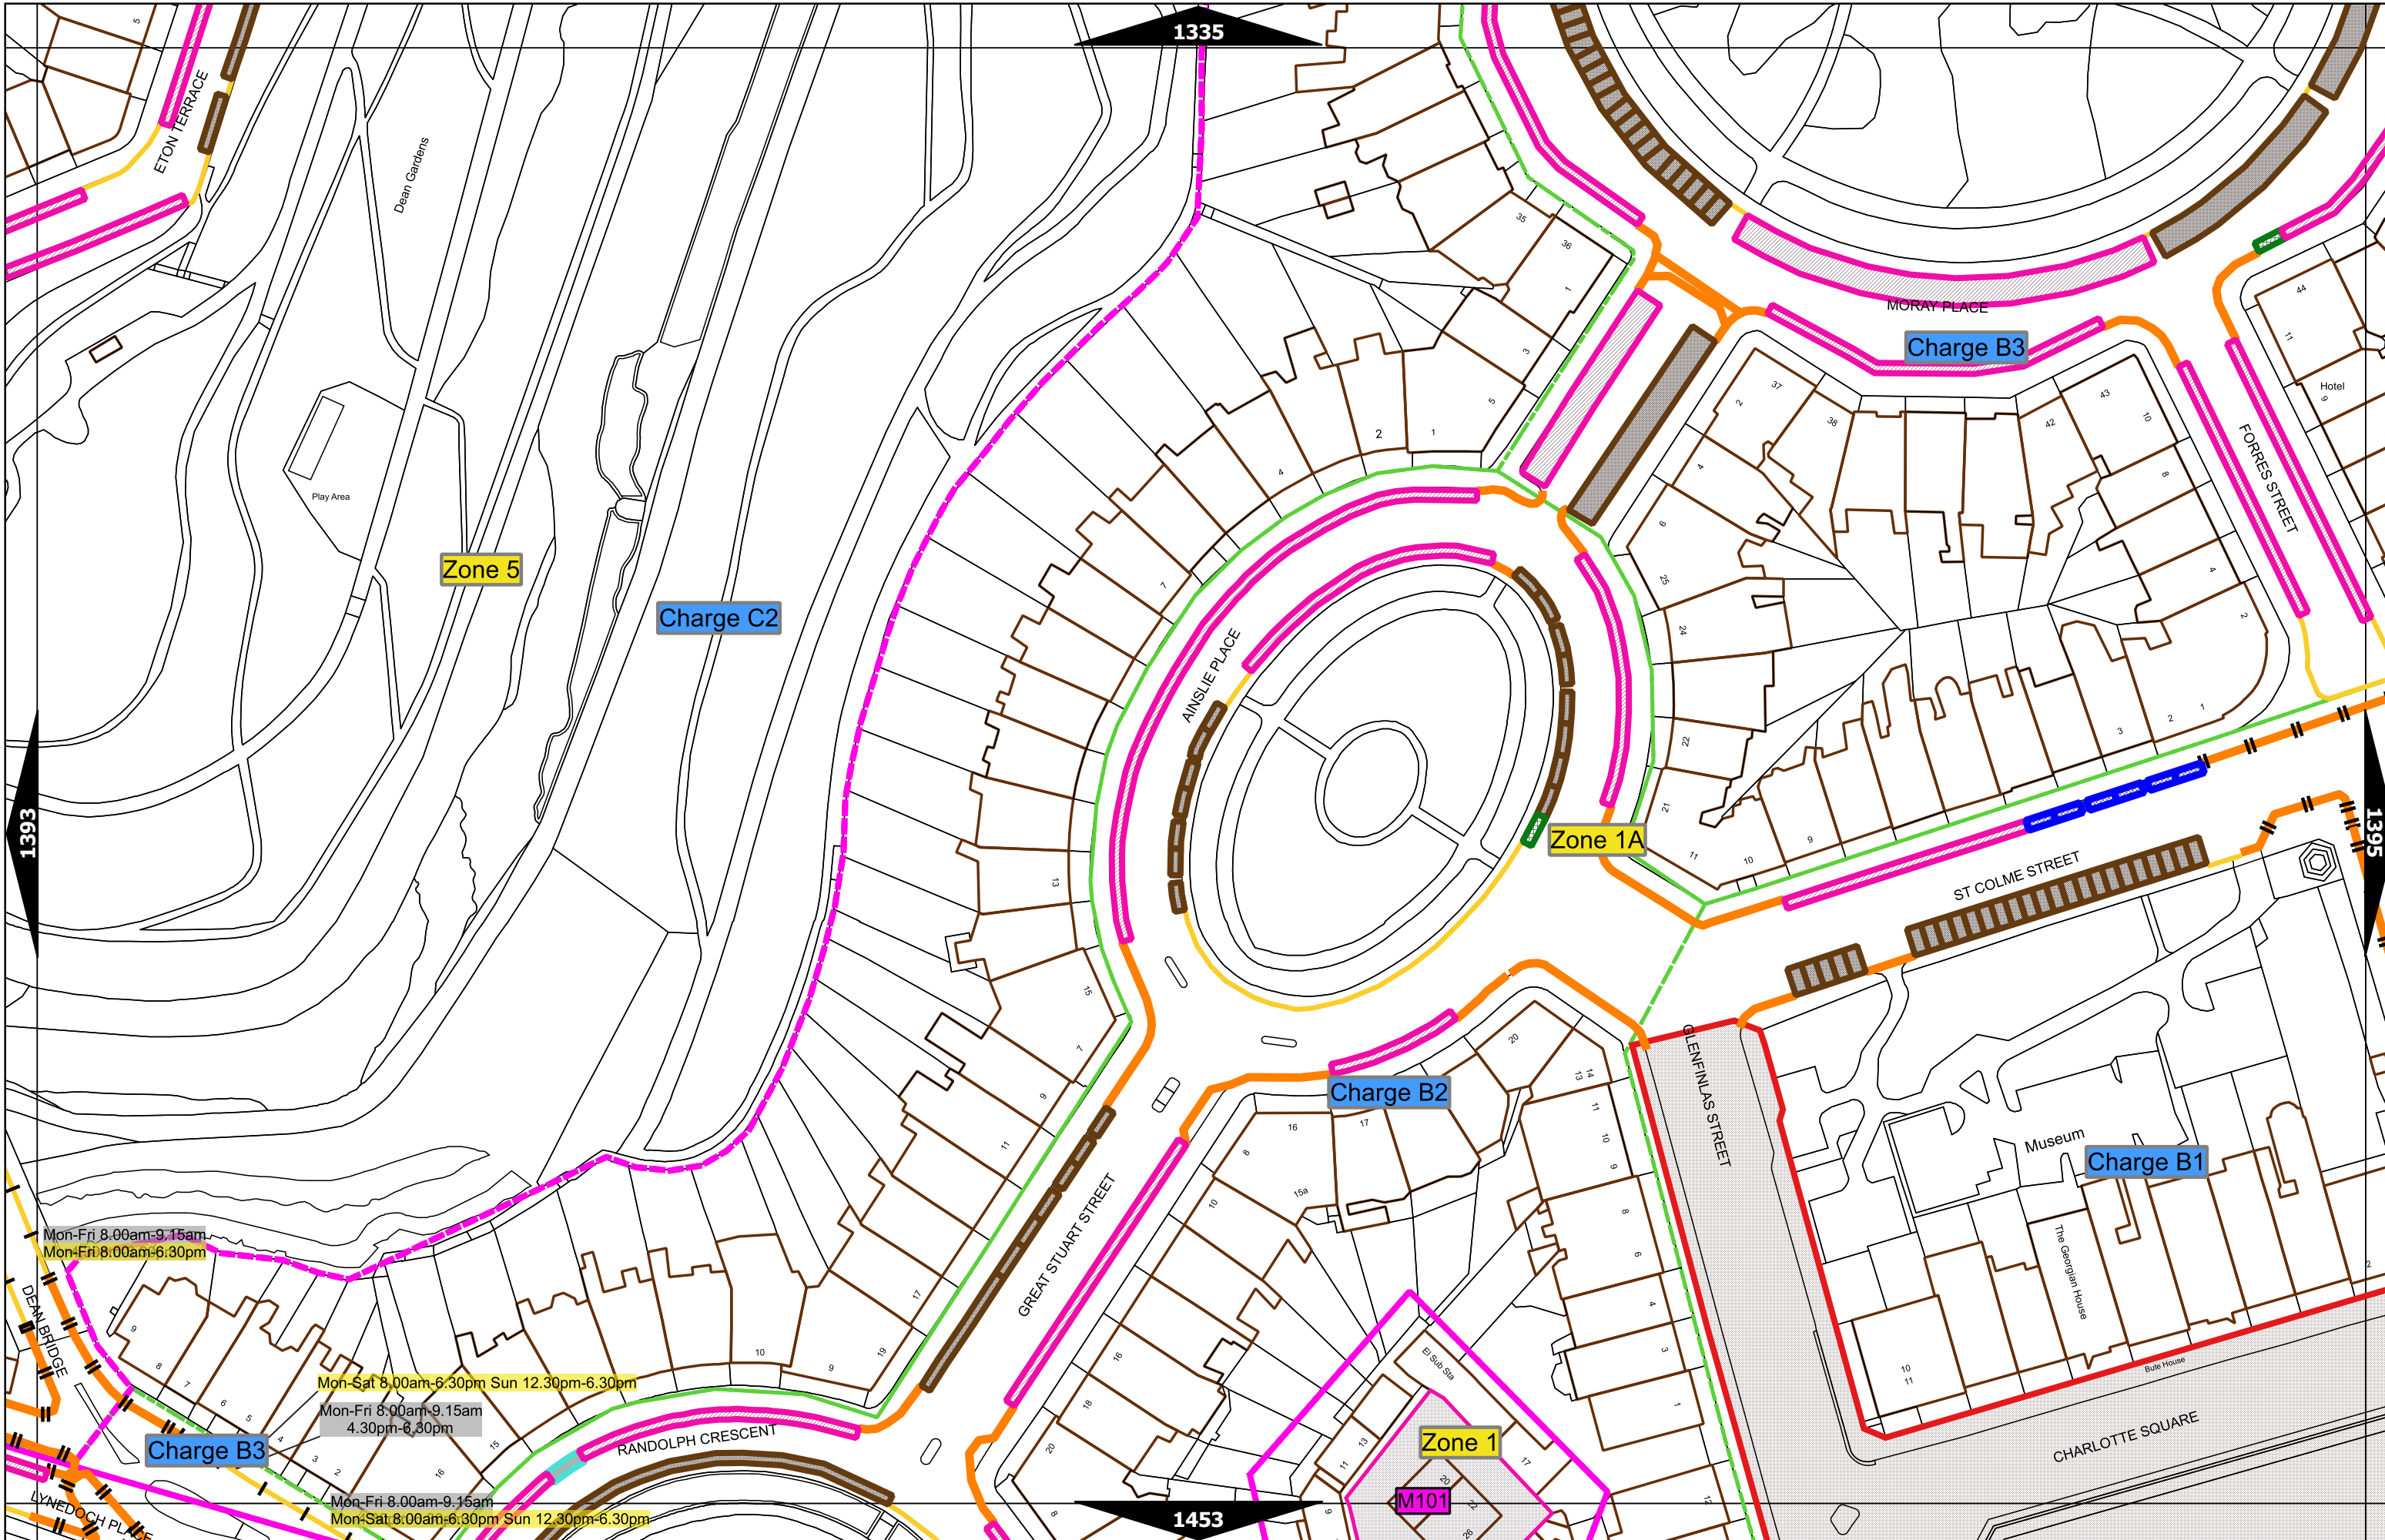

1231

1289

1291

1349

Mon-Fri 8.30am-5.30pm

Mon-Fri 7.30am-9.30am  
4.00pm-6.30pm

Mon-Fri 7.30am-9.30am  
4.00pm-6.30pm

Mon-Sat 8.00am-6.00pm  
Max Stay: 30m  
No Return: 2h

Scale at A3	1:1000
Print Date	15-Dec-2022
Map Tile	1290
Revision	4
Status	PROPOSED

Scale at A3	1:1000
Print Date	15-Dec-2022
Map Tile	1346
Revision	2
Status	PROPOSED

Scale at A3	1:1000
Print Date	15-Dec-2022
Map Tile	1382
Revision	3
Status	PROPOSED

Scale at A3	1:1000
Print Date	15-Dec-2022
Map Tile	1383
Revision	3
Status	PROPOSED

Mon-Fri 8.00am-9.15am  
 Mon-Fri 8.00am-6.30pm  
 Mon-Sat 8.00am-6.30pm Sun 12.30pm-6.30pm  
 Mon-Fri 8.00am-9.15am  
 4.30pm-6.30pm  
 Mon-Fri 8.00am-9.15am  
 Mon-Sat 8.00am-6.30pm Sun 12.30pm-6.30pm

Scale at A3	1:1000
Print Date	15-Dec-2022
Map Tile	1394
Revision	4
Status	PROPOSED

Scale at A3	1:1000
Print Date	15-Dec-2022
Map Tile	1408
Revision	2
Status	PROPOSED

Scale at A3	1:1000
Print Date	15-Dec-2022
Map Tile	1453
Revision	4
Status	PROPOSED