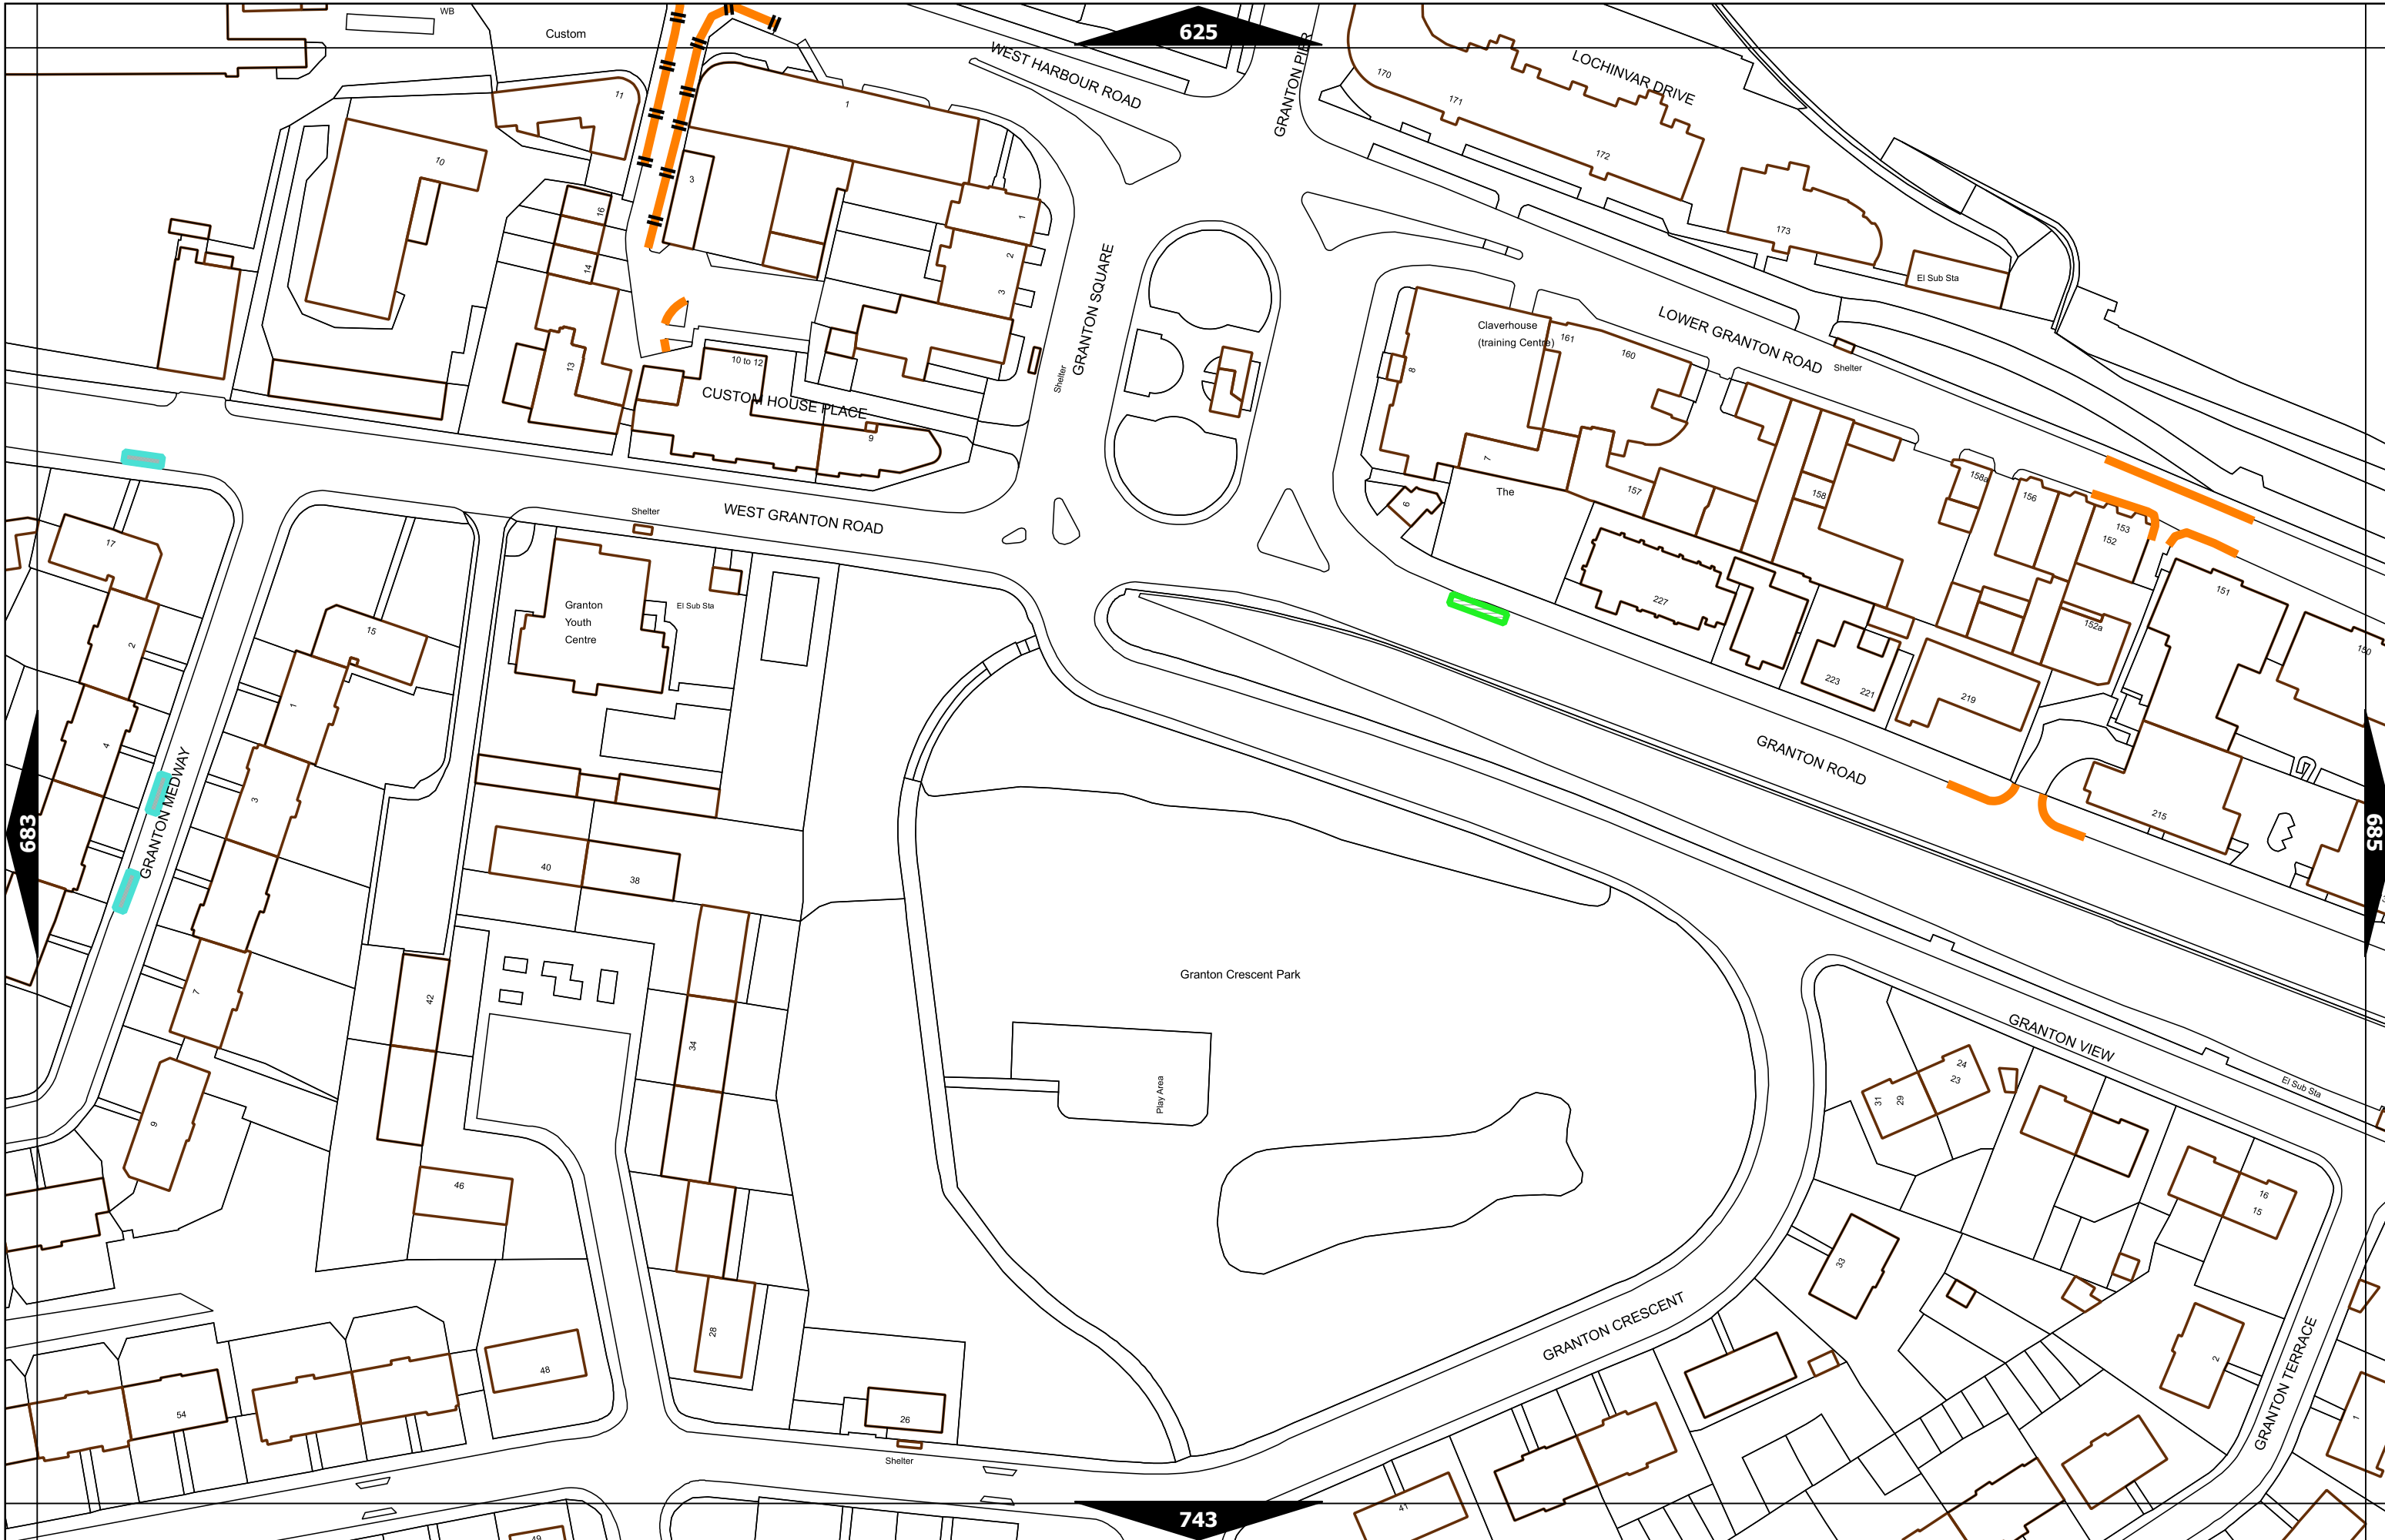

Scale at A3	1:1000
Print Date	15-Dec-2022
Map Tile	630
Revision	4
Status	PROPOSED

Scale at A3	1:1000
Print Date	15-Dec-2022
Map Tile	683
Revision	4
Status	PROPOSED

Scale at A3	1:1000
Print Date	15-Dec-2022
Map Tile	684
Revision	4
Status	PROPOSED

Scale at A3	1:1000
Print Date	15-Dec-2022
Map Tile	743
Revision	2
Status	PROPOSED

Scale at A3	1:1000
Print Date	15-Dec-2022
Map Tile	808
Revision	6
Status	PROPOSED

Scale at A3	1:1000
Print Date	15-Dec-2022
Map Tile	925
Revision	2
Status	PROPOSED

1231

1289

1291

1349

Mon-Fri 8.30am-5.30pm

Mon-Fri 7.30am-9.30am  
4.00pm-6.30pm

Mon-Fri 7.30am-9.30am  
4.00pm-6.30pm

Mon-Sat 8.00am-6.00pm  
Max Stay: 30m  
No Return: 2h

Scale at A3	1:1000
Print Date	15-Dec-2022
Map Tile	1383
Revision	3
Status	PROPOSED

Mon-Fri 8.00am-9.15am  
 Mon-Fri 8.00am-6.30pm  
 Mon-Sat 8.00am-6.30pm Sun 12.30pm-6.30pm  
 Mon-Fri 8.00am-9.15am  
 4.30pm-6.30pm  
 Mon-Fri 8.00am-9.15am  
 Mon-Sat 8.00am-6.30pm Sun 12.30pm-6.30pm