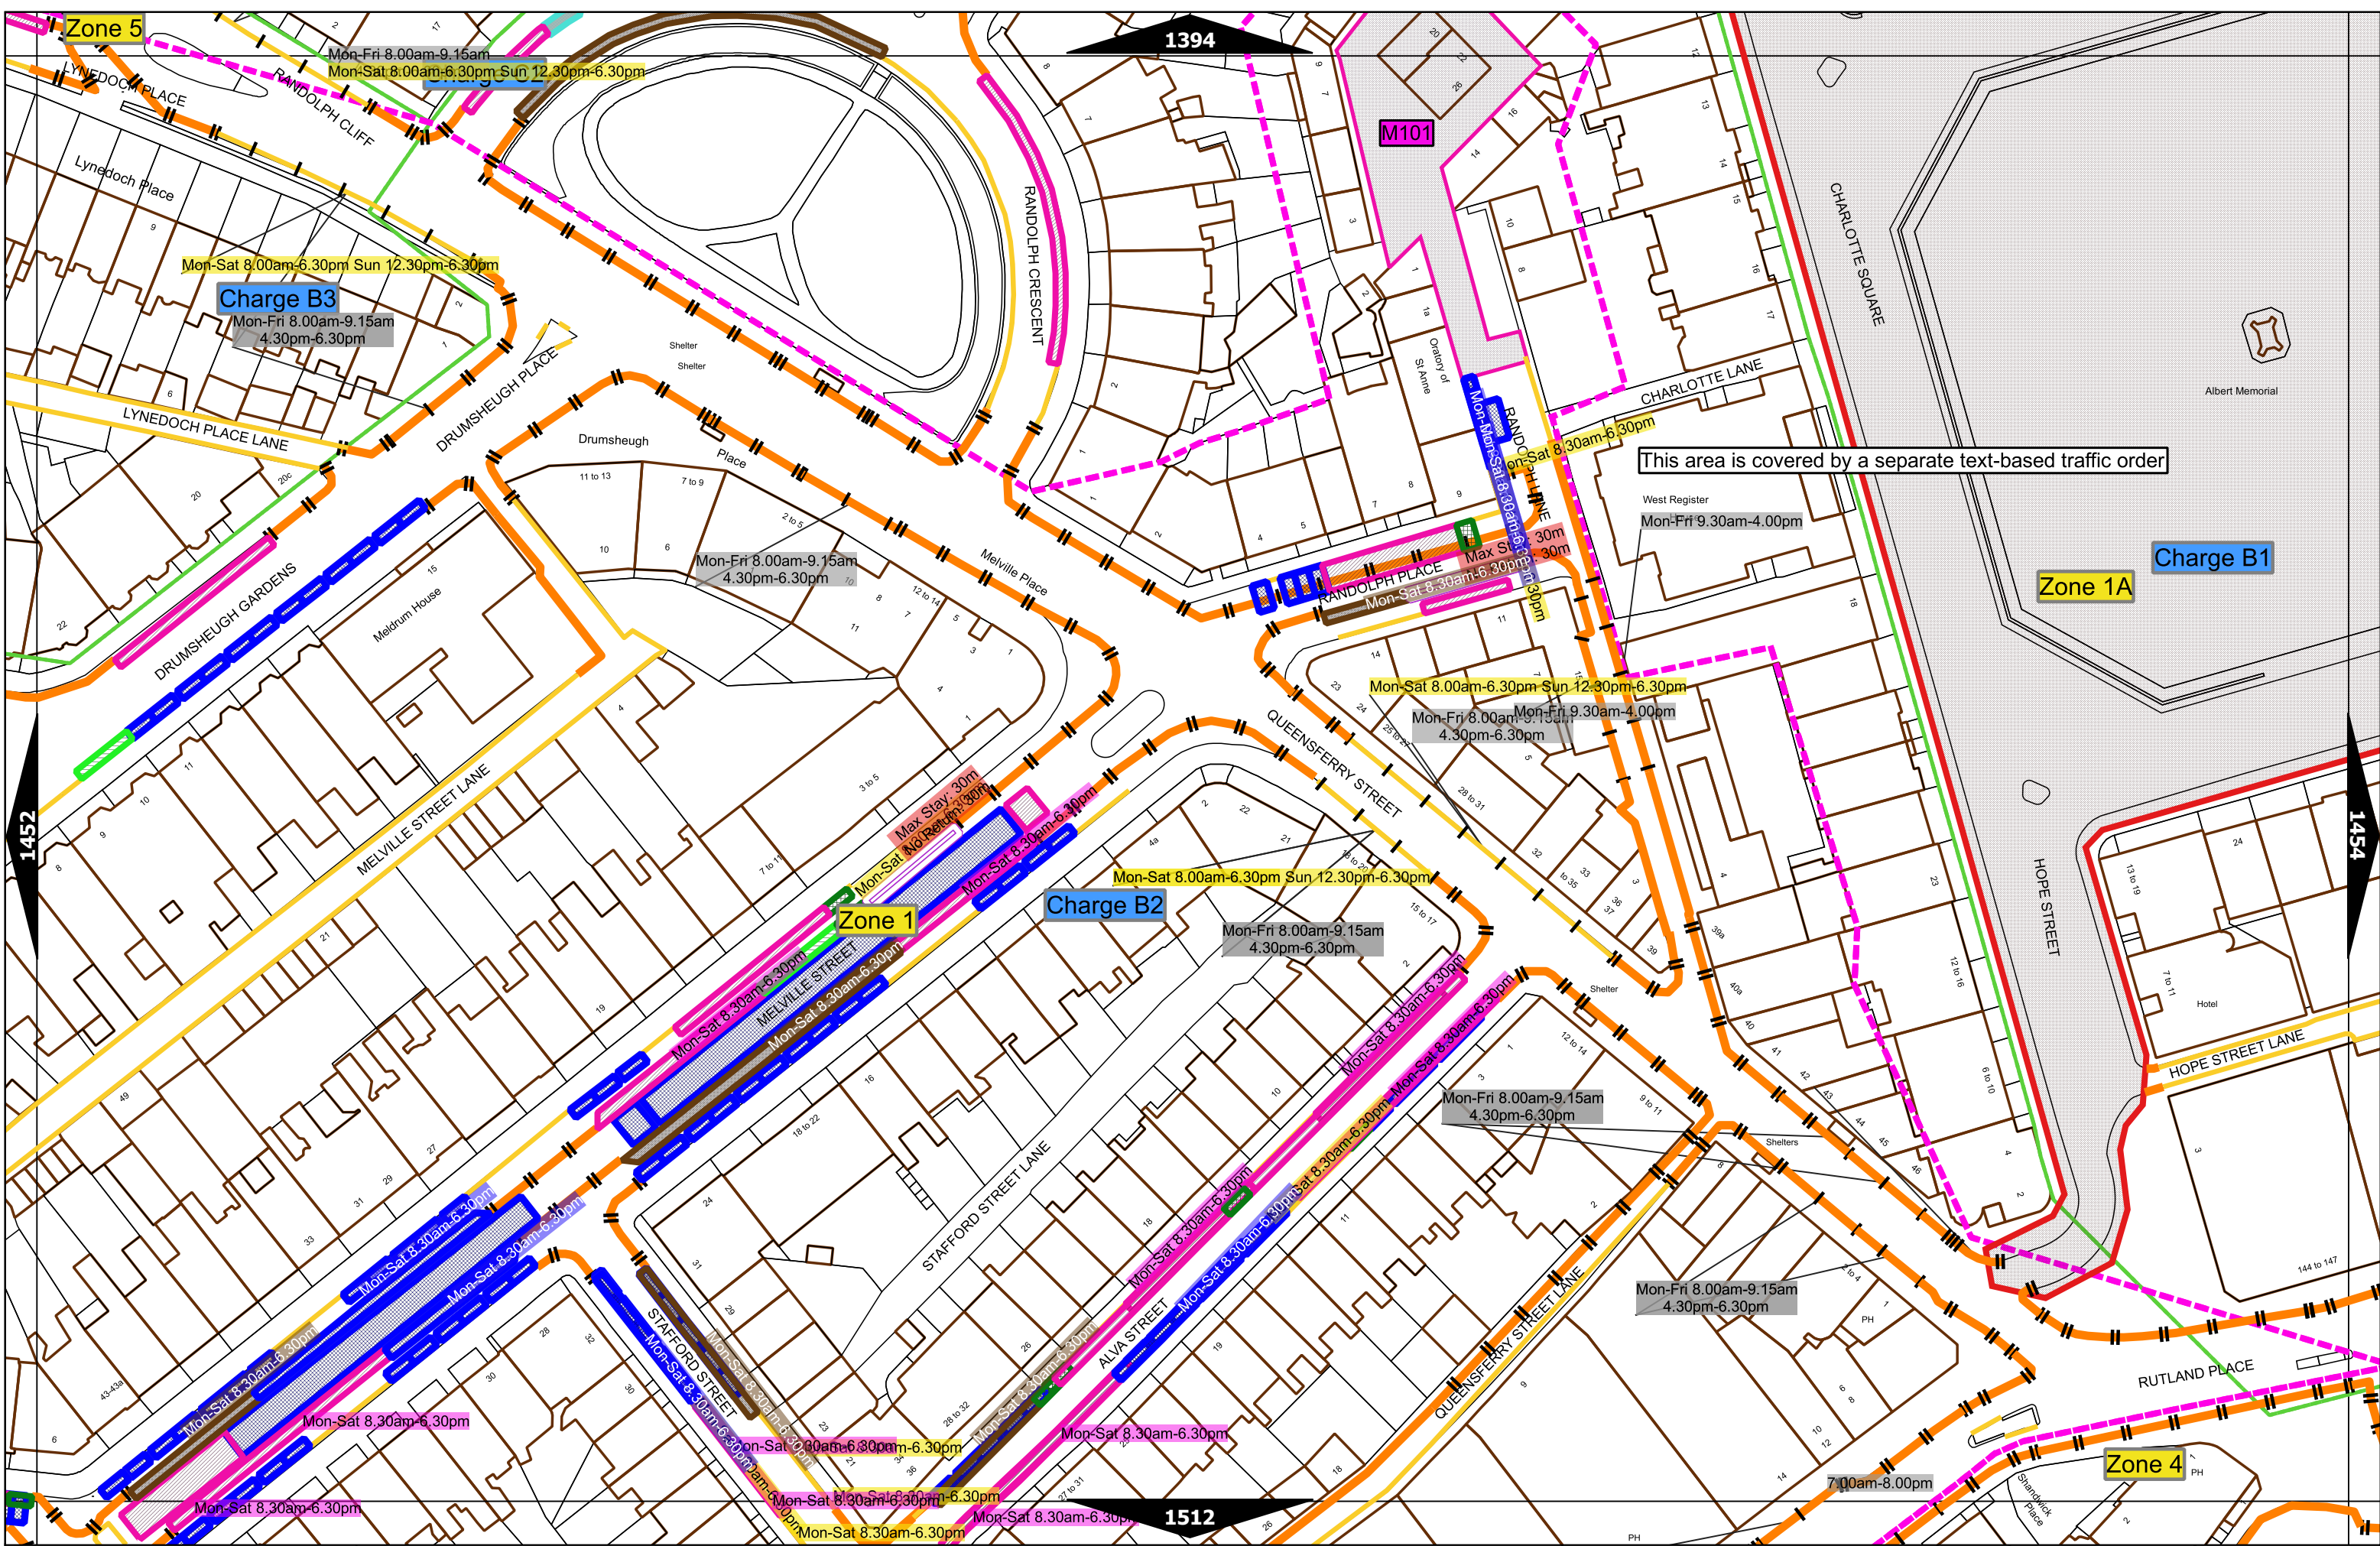

Scale at A3	1:1000
Print Date	15-Dec-2022
Map Tile	1453
Revision	4
Status	PROPOSED