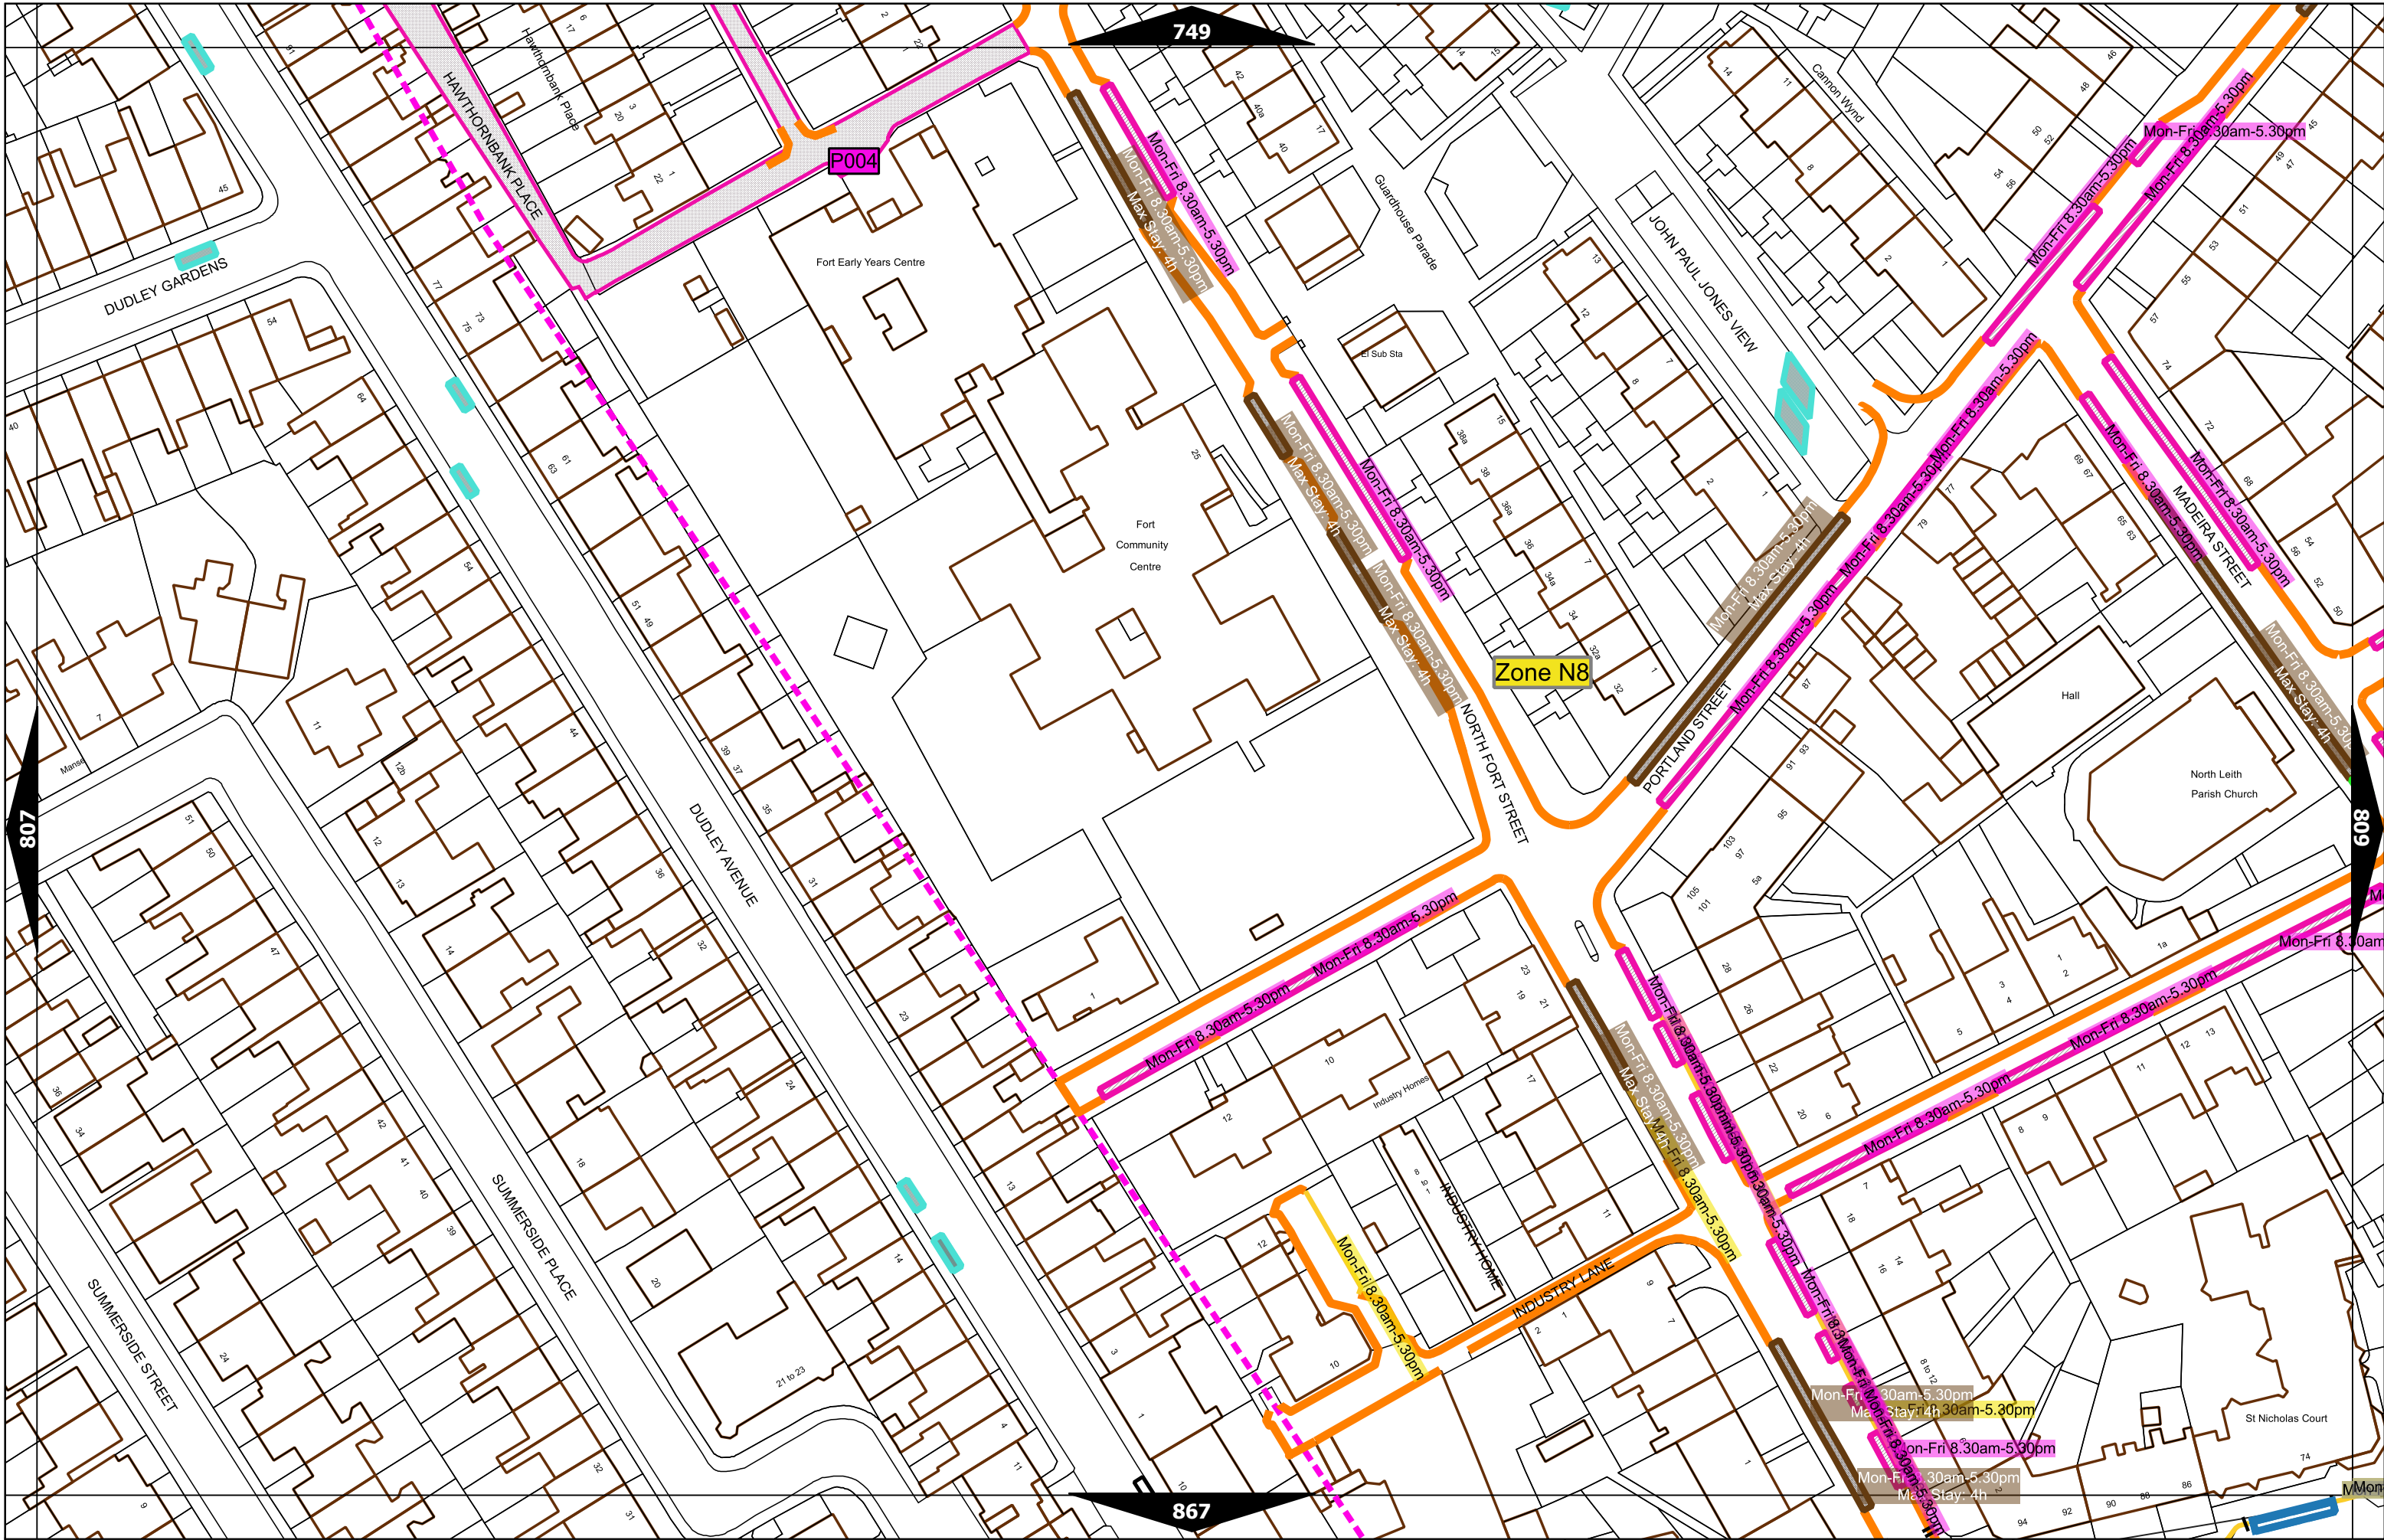

Scale at A3	1:1000
Print Date	15-Dec-2022
Map Tile	630
Revision	4
Status	PROPOSED

Scale at A3	1:1000
Print Date	15-Dec-2022
Map Tile	683
Revision	4
Status	PROPOSED

Scale at A3	1:1000
Print Date	15-Dec-2022
Map Tile	684
Revision	4
Status	PROPOSED

Scale at A3	1:1000
Print Date	15-Dec-2022
Map Tile	743
Revision	2
Status	PROPOSED

Scale at A3	1:1000
Print Date	15-Dec-2022
Map Tile	808
Revision	6
Status	PROPOSED

Scale at A3	1:1000
Print Date	15-Dec-2022
Map Tile	925
Revision	2
Status	PROPOSED

Scale at A3	1:1000
Print Date	15-Dec-2022
Map Tile	1161
Revision	7
Status	PROPOSED

Scale at A3	1:1000
Print Date	15-Dec-2022
Map Tile	1162
Revision	7
Status	PROPOSED

Scale at A3	1:1000
Print Date	15-Dec-2022
Map Tile	1279
Revision	6
Status	PROPOSED

1231

1289

1291

1349

Mon-Fri 8.30am-5.30pm

Mon-Fri 7.30am-9.30am  
4.00pm-6.30pm

Mon-Fri 7.30am-9.30am  
4.00pm-6.30pm

Mon-Sat 8.00am-6.00pm  
Max Stay: 30m  
No Return: 2h