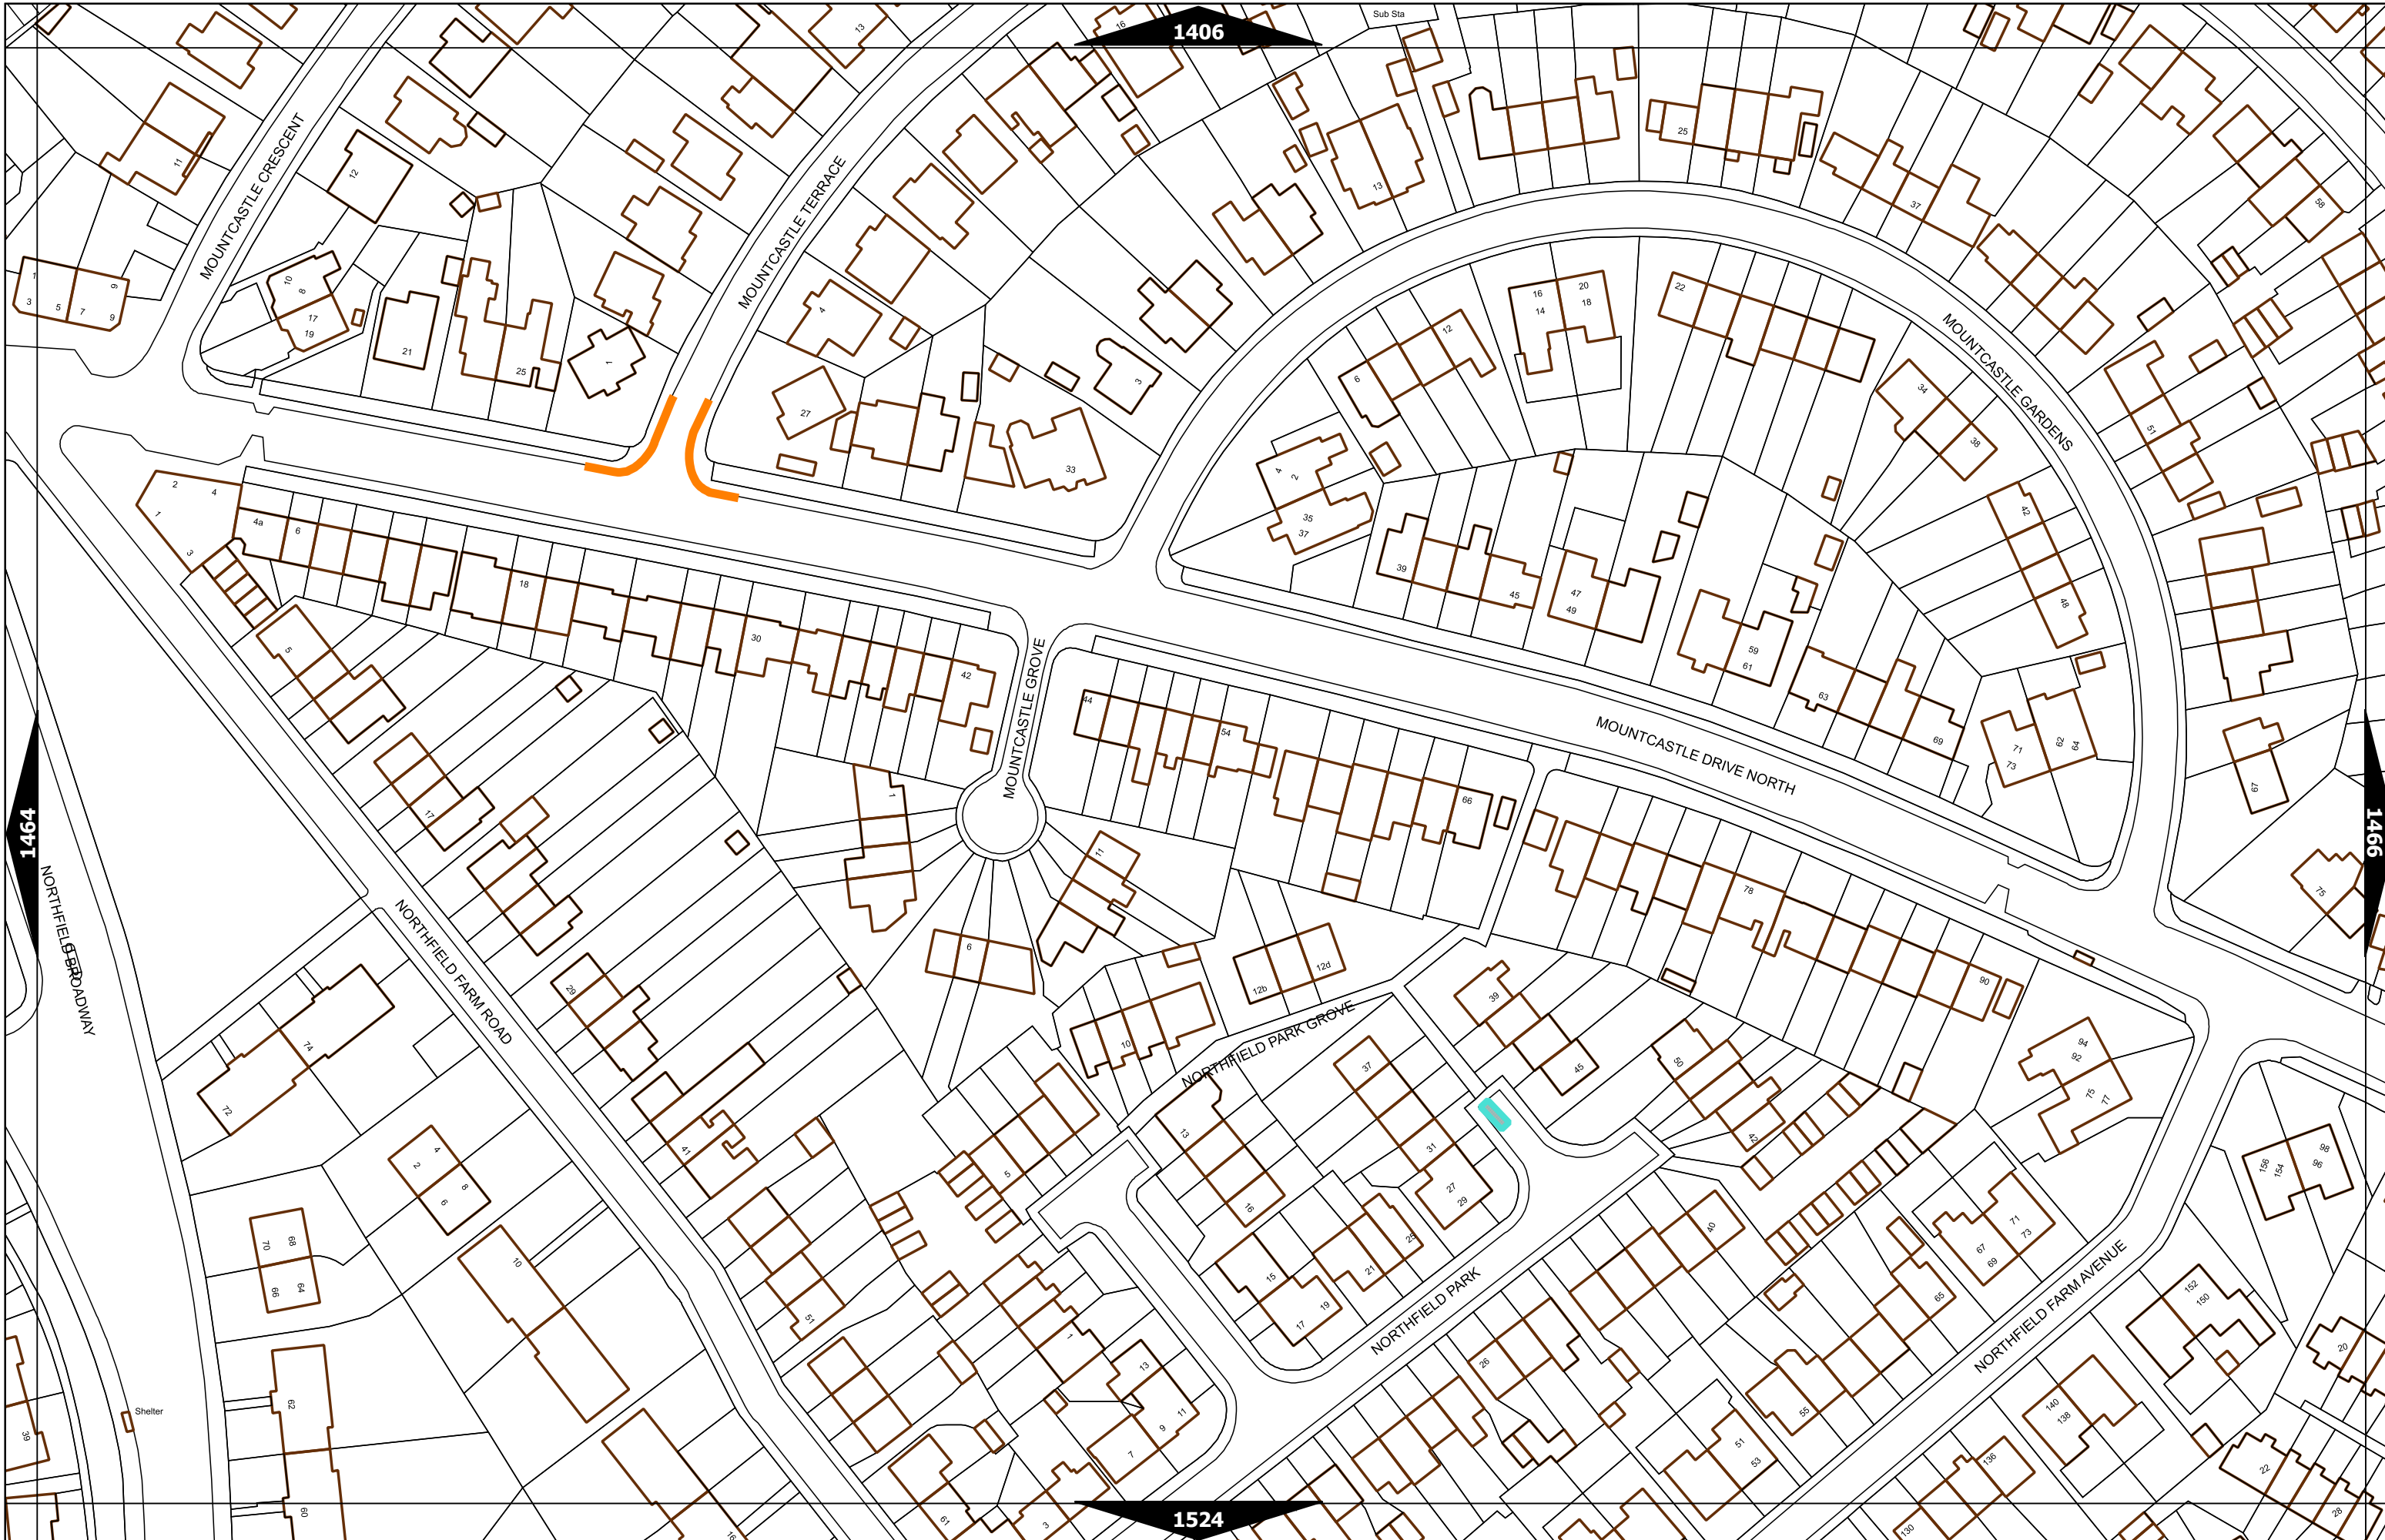

Scale at A3	1:1000
Print Date	15-Dec-2022
Map Tile	1383
Revision	3
Status	PROPOSED

Mon-Fri 8.00am-9.15am  
 Mon-Fri 8.00am-6.30pm  
 Mon-Sat 8.00am-6.30pm Sun 12.30pm-6.30pm  
 Mon-Fri 8.00am-9.15am  
 4.30pm-6.30pm  
 Mon-Fri 8.00am-9.15am  
 Mon-Sat 8.00am-6.30pm Sun 12.30pm-6.30pm

Scale at A3	1:1000
Print Date	15-Dec-2022
Map Tile	1394
Revision	4
Status	PROPOSED

Scale at A3	1:1000
Print Date	15-Dec-2022
Map Tile	1408
Revision	2
Status	PROPOSED

Scale at A3	1:1000
Print Date	15-Dec-2022
Map Tile	1453
Revision	4
Status	PROPOSED

Scale at A3	1:1000
Print Date	15-Dec-2022
Map Tile	1465
Revision	3
Status	PROPOSED