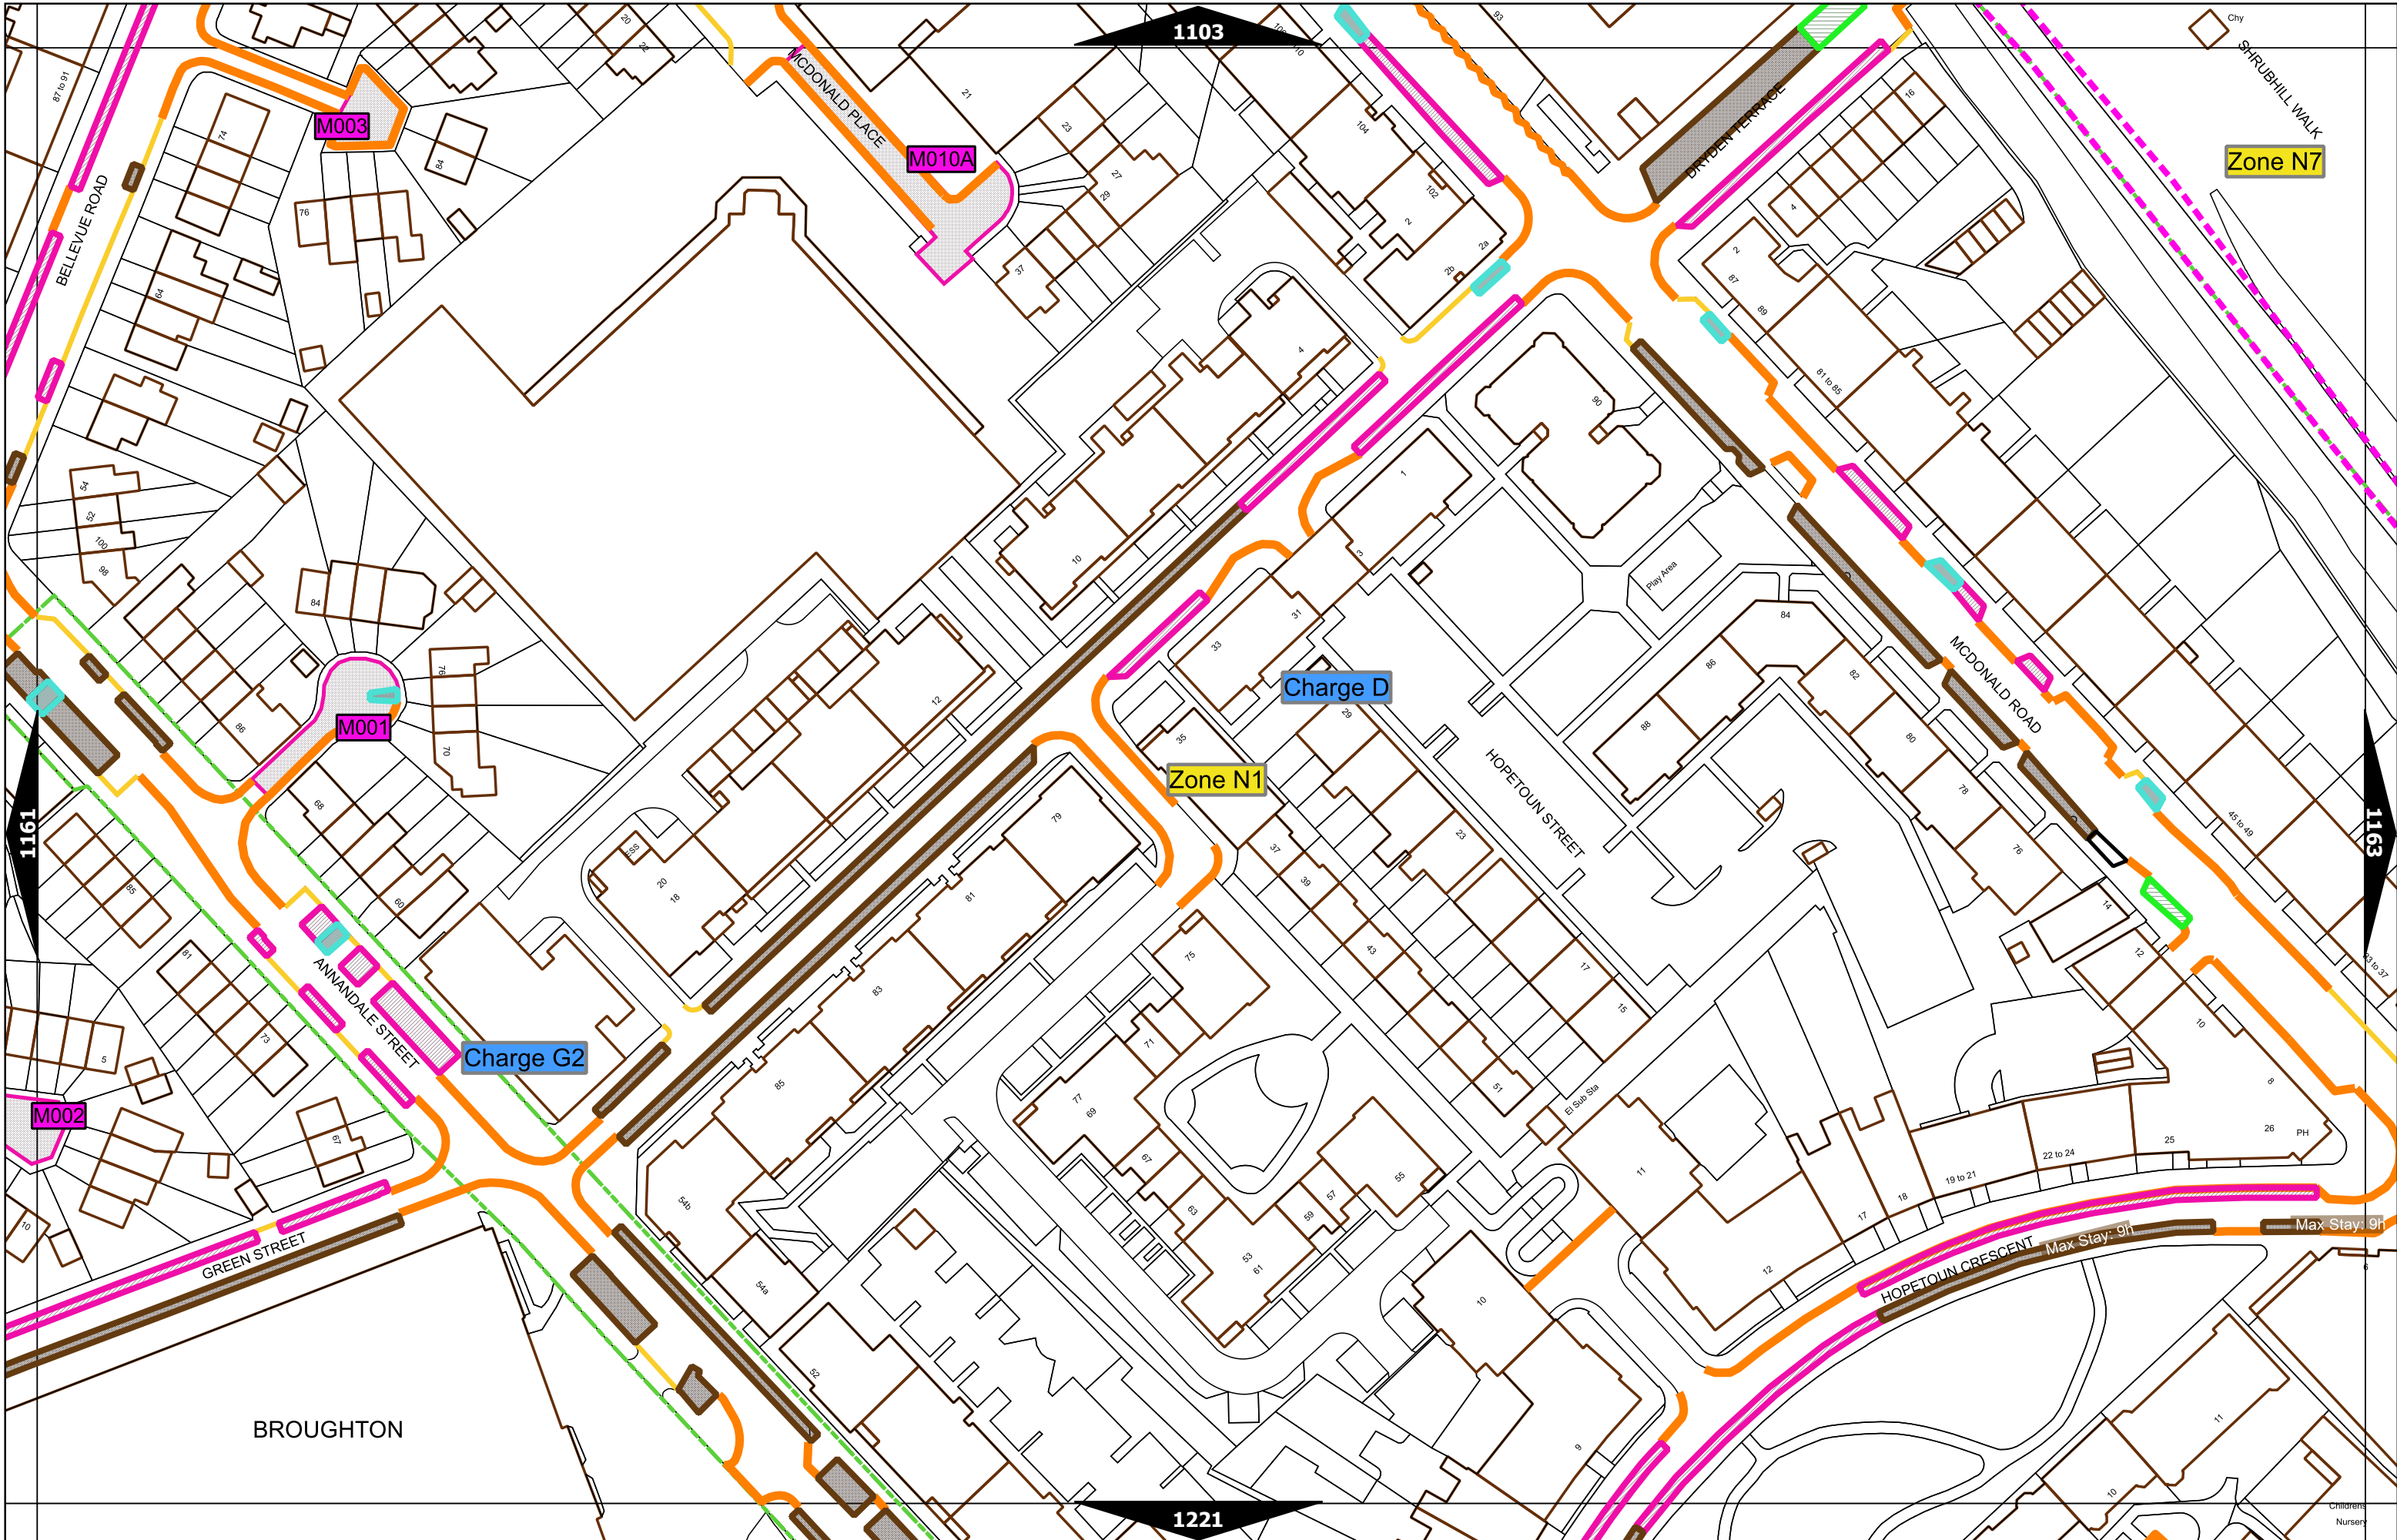

Scale at A3	1:1000
Print Date	15-Dec-2022
Map Tile	743
Revision	2
Status	PROPOSED

Scale at A3	1:1000
Print Date	15-Dec-2022
Map Tile	808
Revision	6
Status	PROPOSED

Scale at A3	1:1000
Print Date	15-Dec-2022
Map Tile	925
Revision	2
Status	PROPOSED

Scale at A3	1:1000
Print Date	15-Dec-2022
Map Tile	1161
Revision	7
Status	PROPOSED

Scale at A3	1:1000
Print Date	15-Dec-2022
Map Tile	1162
Revision	7
Status	PROPOSED

Scale at A3	1:1000
Print Date	15-Dec-2022
Map Tile	1279
Revision	6
Status	PROPOSED

1231

1289

1291

1349

Mon-Fri 8.30am-5.30pm

Mon-Fri 7.30am-9.30am  
4.00pm-6.30pm

Mon-Fri 7.30am-9.30am  
4.00pm-6.30pm

Mon-Sat 8.00am-6.00pm  
Max Stay: 30m  
No Return: 2h

Scale at A3	1:1000
Print Date	15-Dec-2022
Map Tile	1383
Revision	3
Status	PROPOSED

Mon-Fri 8.00am-9.15am  
 Mon-Fri 8.00am-6.30pm  
 Mon-Sat 8.00am-6.30pm Sun 12.30pm-6.30pm  
 Mon-Fri 8.00am-9.15am  
 4.30pm-6.30pm  
 Mon-Fri 8.00am-9.15am  
 Mon-Sat 8.00am-6.30pm Sun 12.30pm-6.30pm