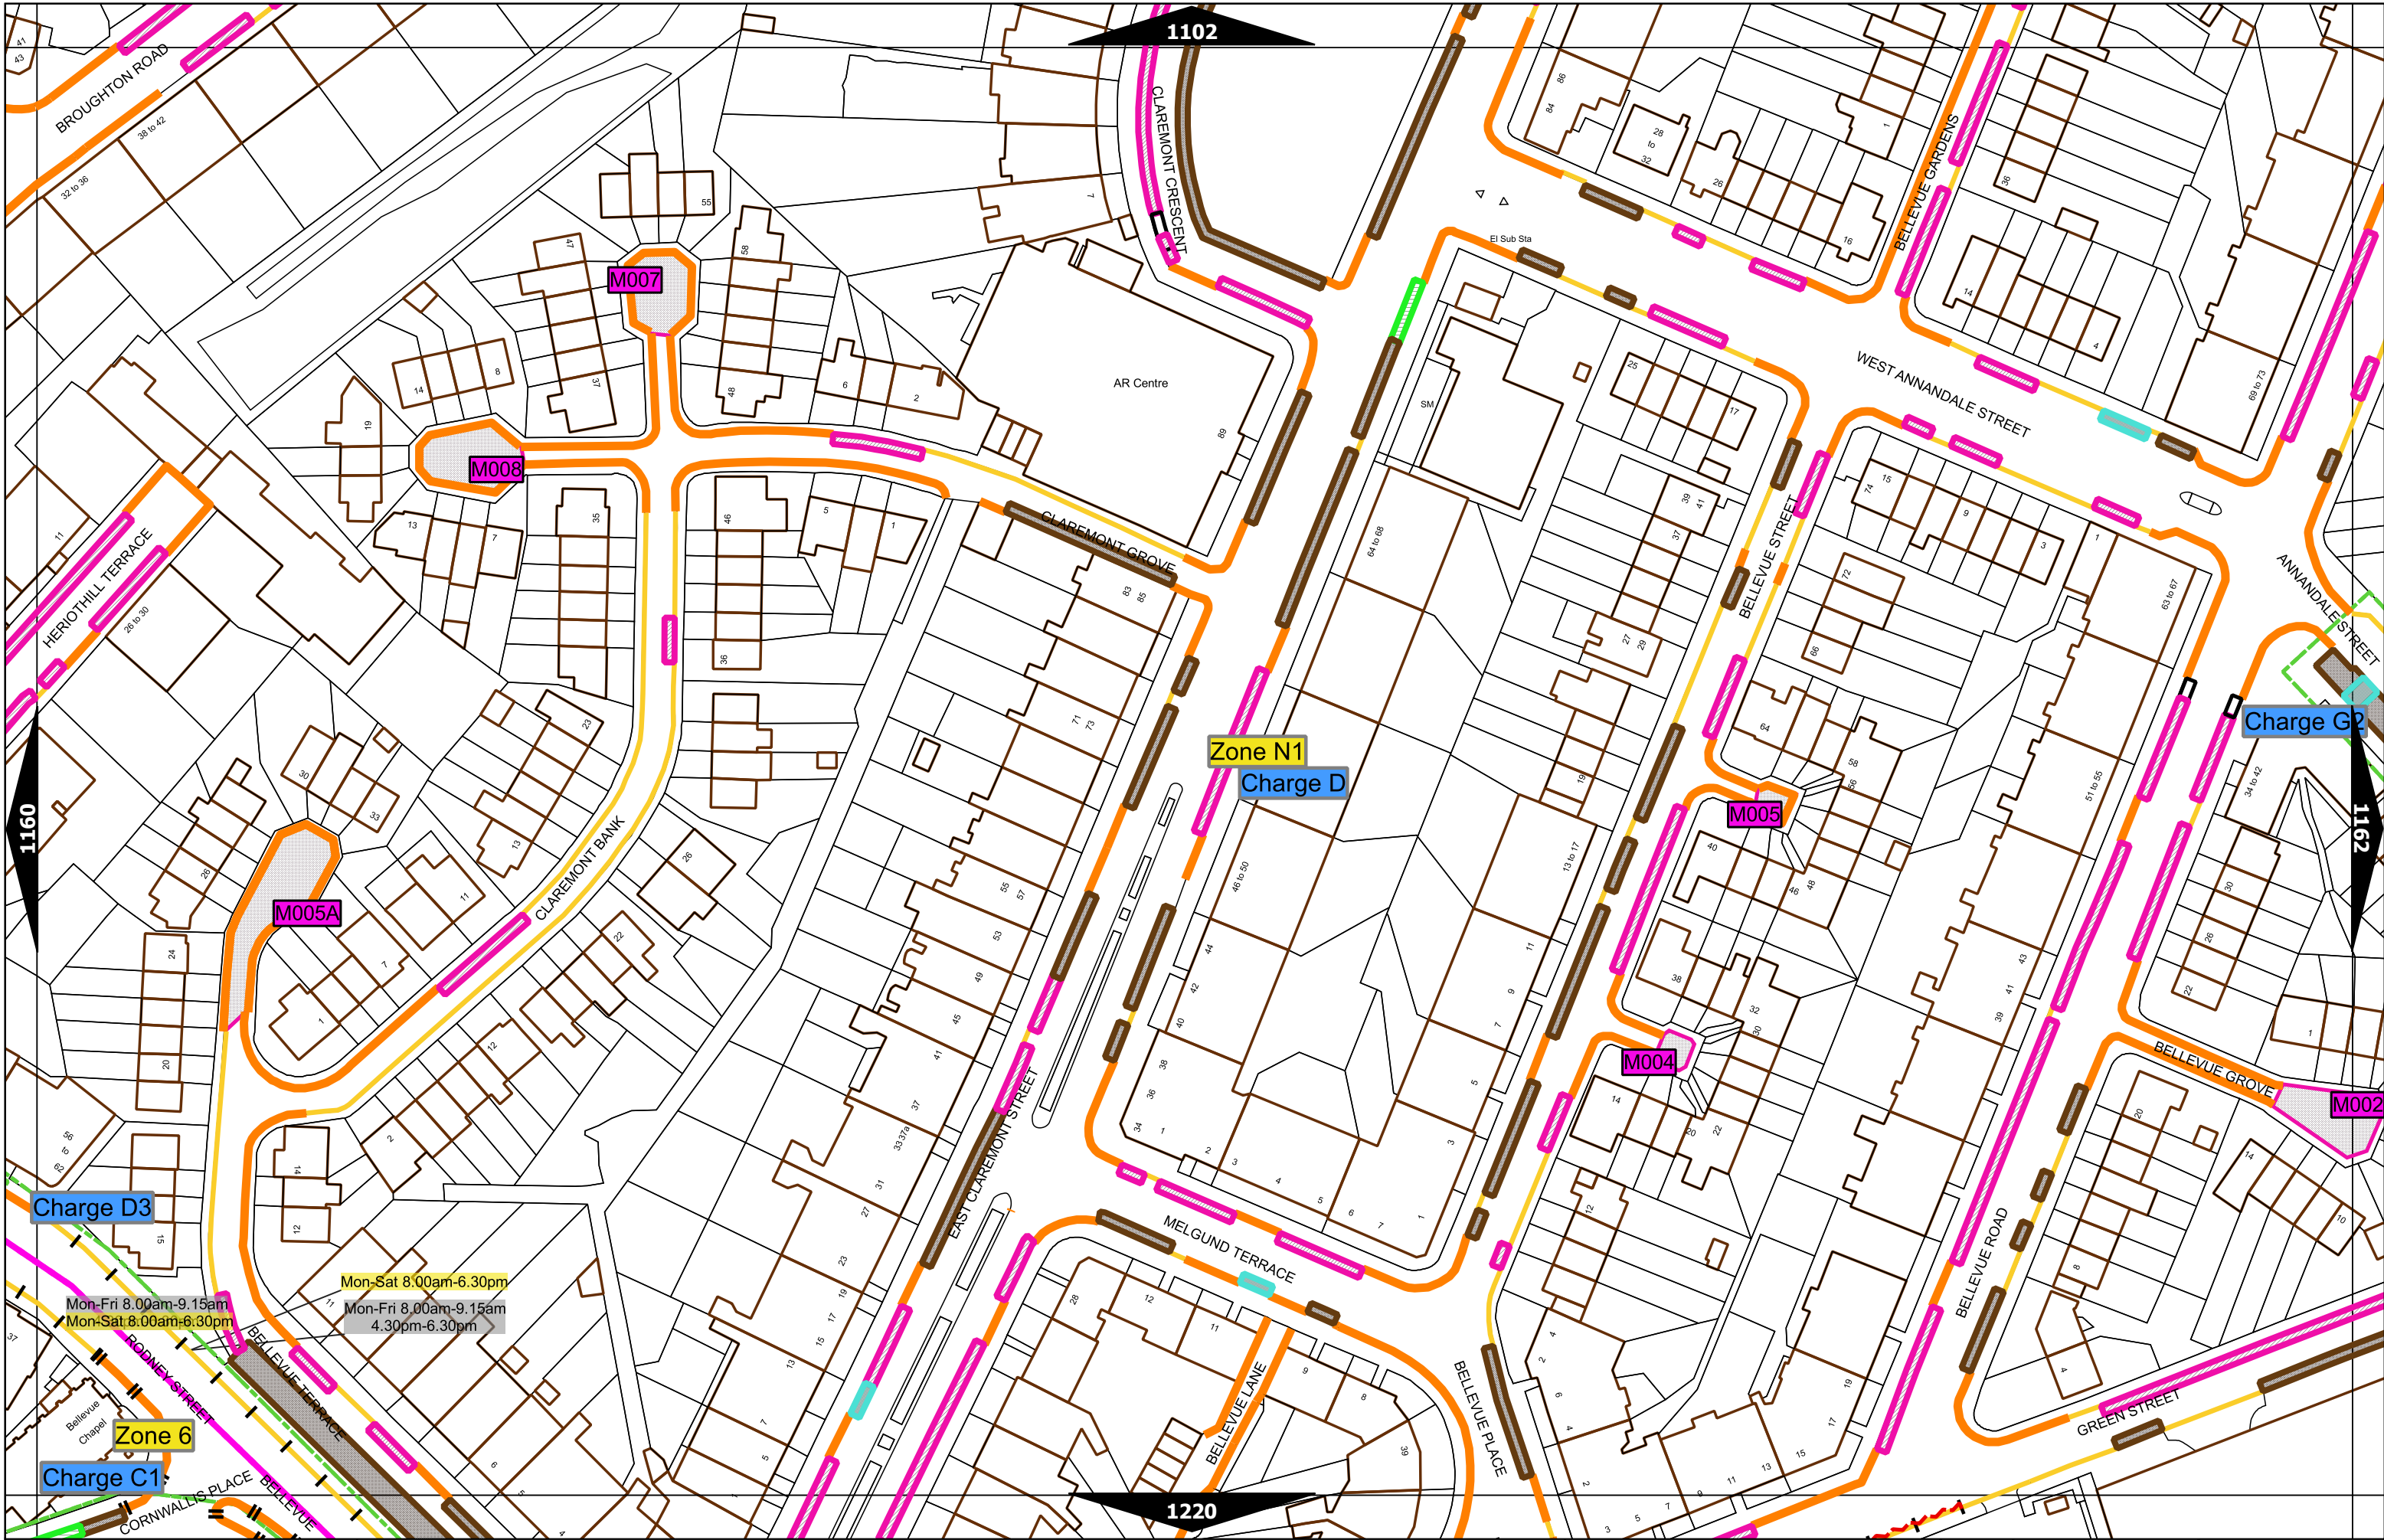

Scale at A3	1:1000
Print Date	15-Dec-2022
Map Tile	743
Revision	2
Status	PROPOSED

Scale at A3	1:1000
Print Date	15-Dec-2022
Map Tile	808
Revision	6
Status	PROPOSED

Scale at A3	1:1000
Print Date	15-Dec-2022
Map Tile	925
Revision	2
Status	PROPOSED

Scale at A3	1:1000
Print Date	15-Dec-2022
Map Tile	1161
Revision	7
Status	PROPOSED

Scale at A3	1:1000
Print Date	15-Dec-2022
Map Tile	1162
Revision	7
Status	PROPOSED

Scale at A3	1:1000
Print Date	15-Dec-2022
Map Tile	1279
Revision	6
Status	PROPOSED

1231

1289

1291

1349

Mon-Fri 8.30am-5.30pm

Mon-Fri 7.30am-9.30am  
4.00pm-6.30pm

Mon-Fri 7.30am-9.30am  
4.00pm-6.30pm

Mon-Sat 8.00am-6.00pm  
Max Stay: 30m  
No Return: 2h

Scale at A3	1:1000
Print Date	15-Dec-2022
Map Tile	1383
Revision	3
Status	PROPOSED

Mon-Fri 8.00am-9.15am  
 Mon-Fri 8.00am-6.30pm  
 Mon-Sat 8.00am-6.30pm Sun 12.30pm-6.30pm  
 Mon-Fri 8.00am-9.15am  
 4.30pm-6.30pm  
 Mon-Fri 8.00am-9.15am  
 Mon-Sat 8.00am-6.30pm Sun 12.30pm-6.30pm