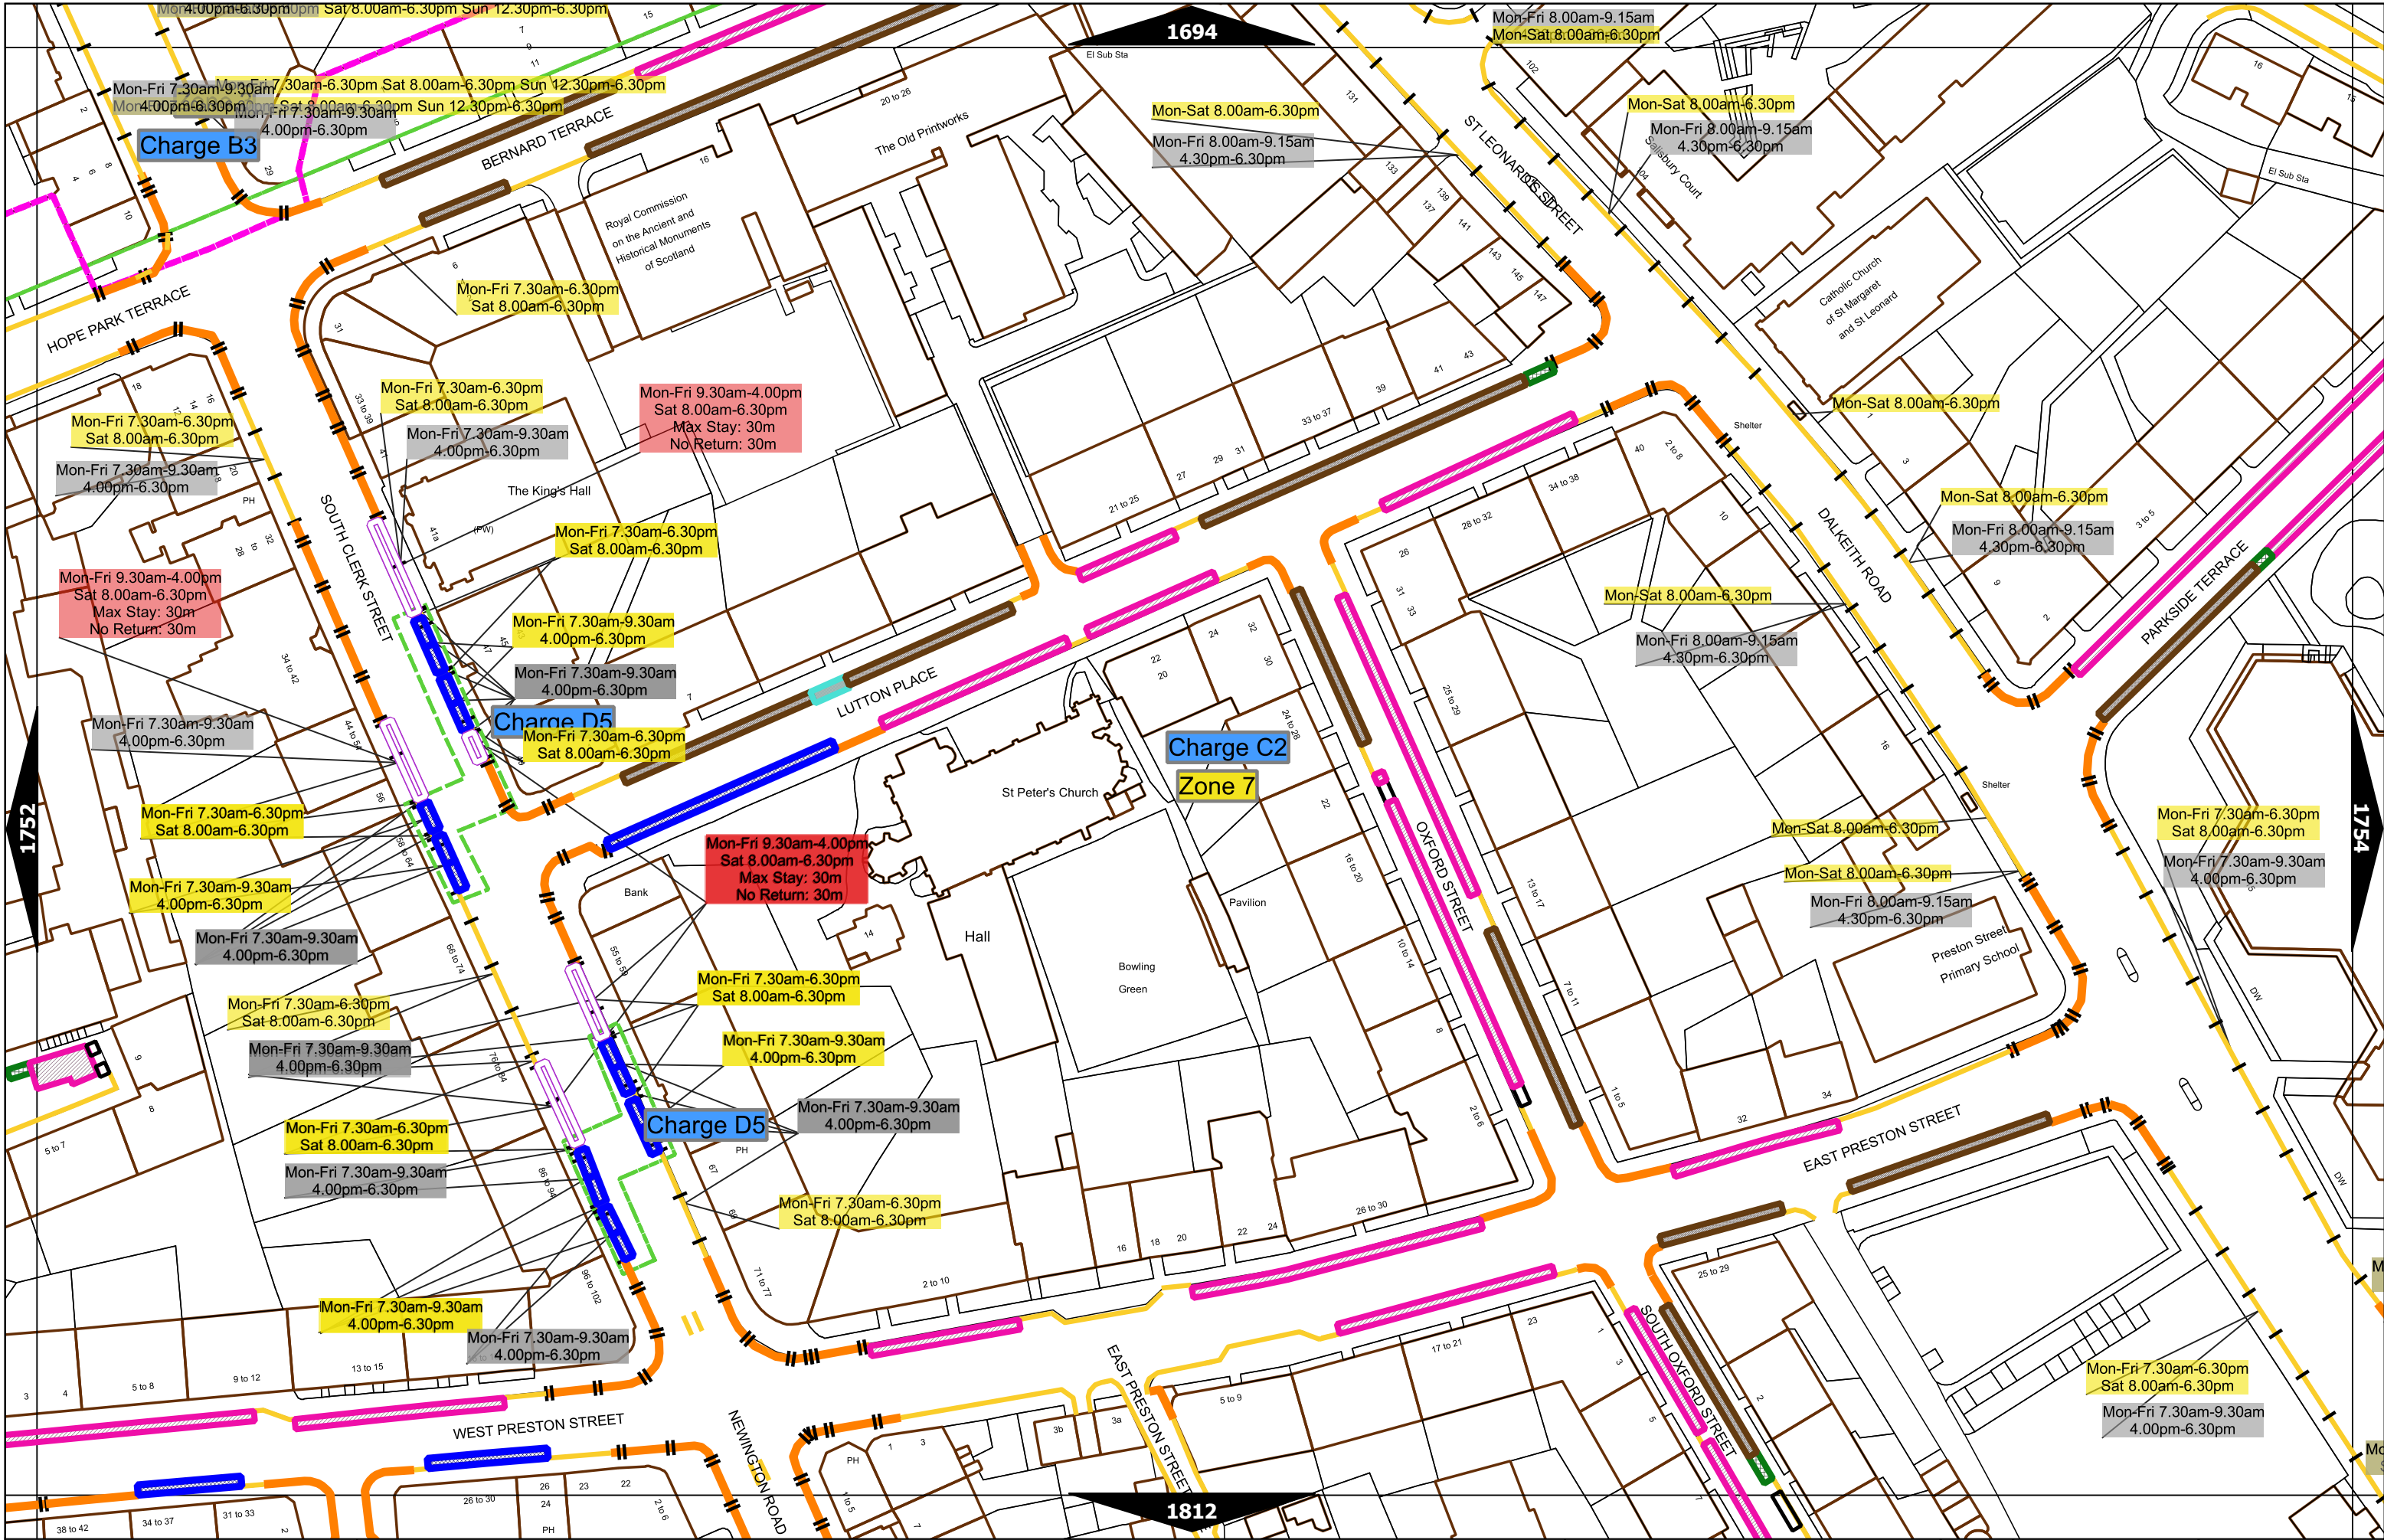

LAMPACRE ROAD

Carrick Knowe Primary School

Scale at A3	1:1000
Print Date	15-Dec-2022
Map Tile	1738
Revision	2
Status	PROPOSED

Scale at A3	1:1000
Print Date	15-Dec-2022
Map Tile	1764
Revision	2
Status	PROPOSED