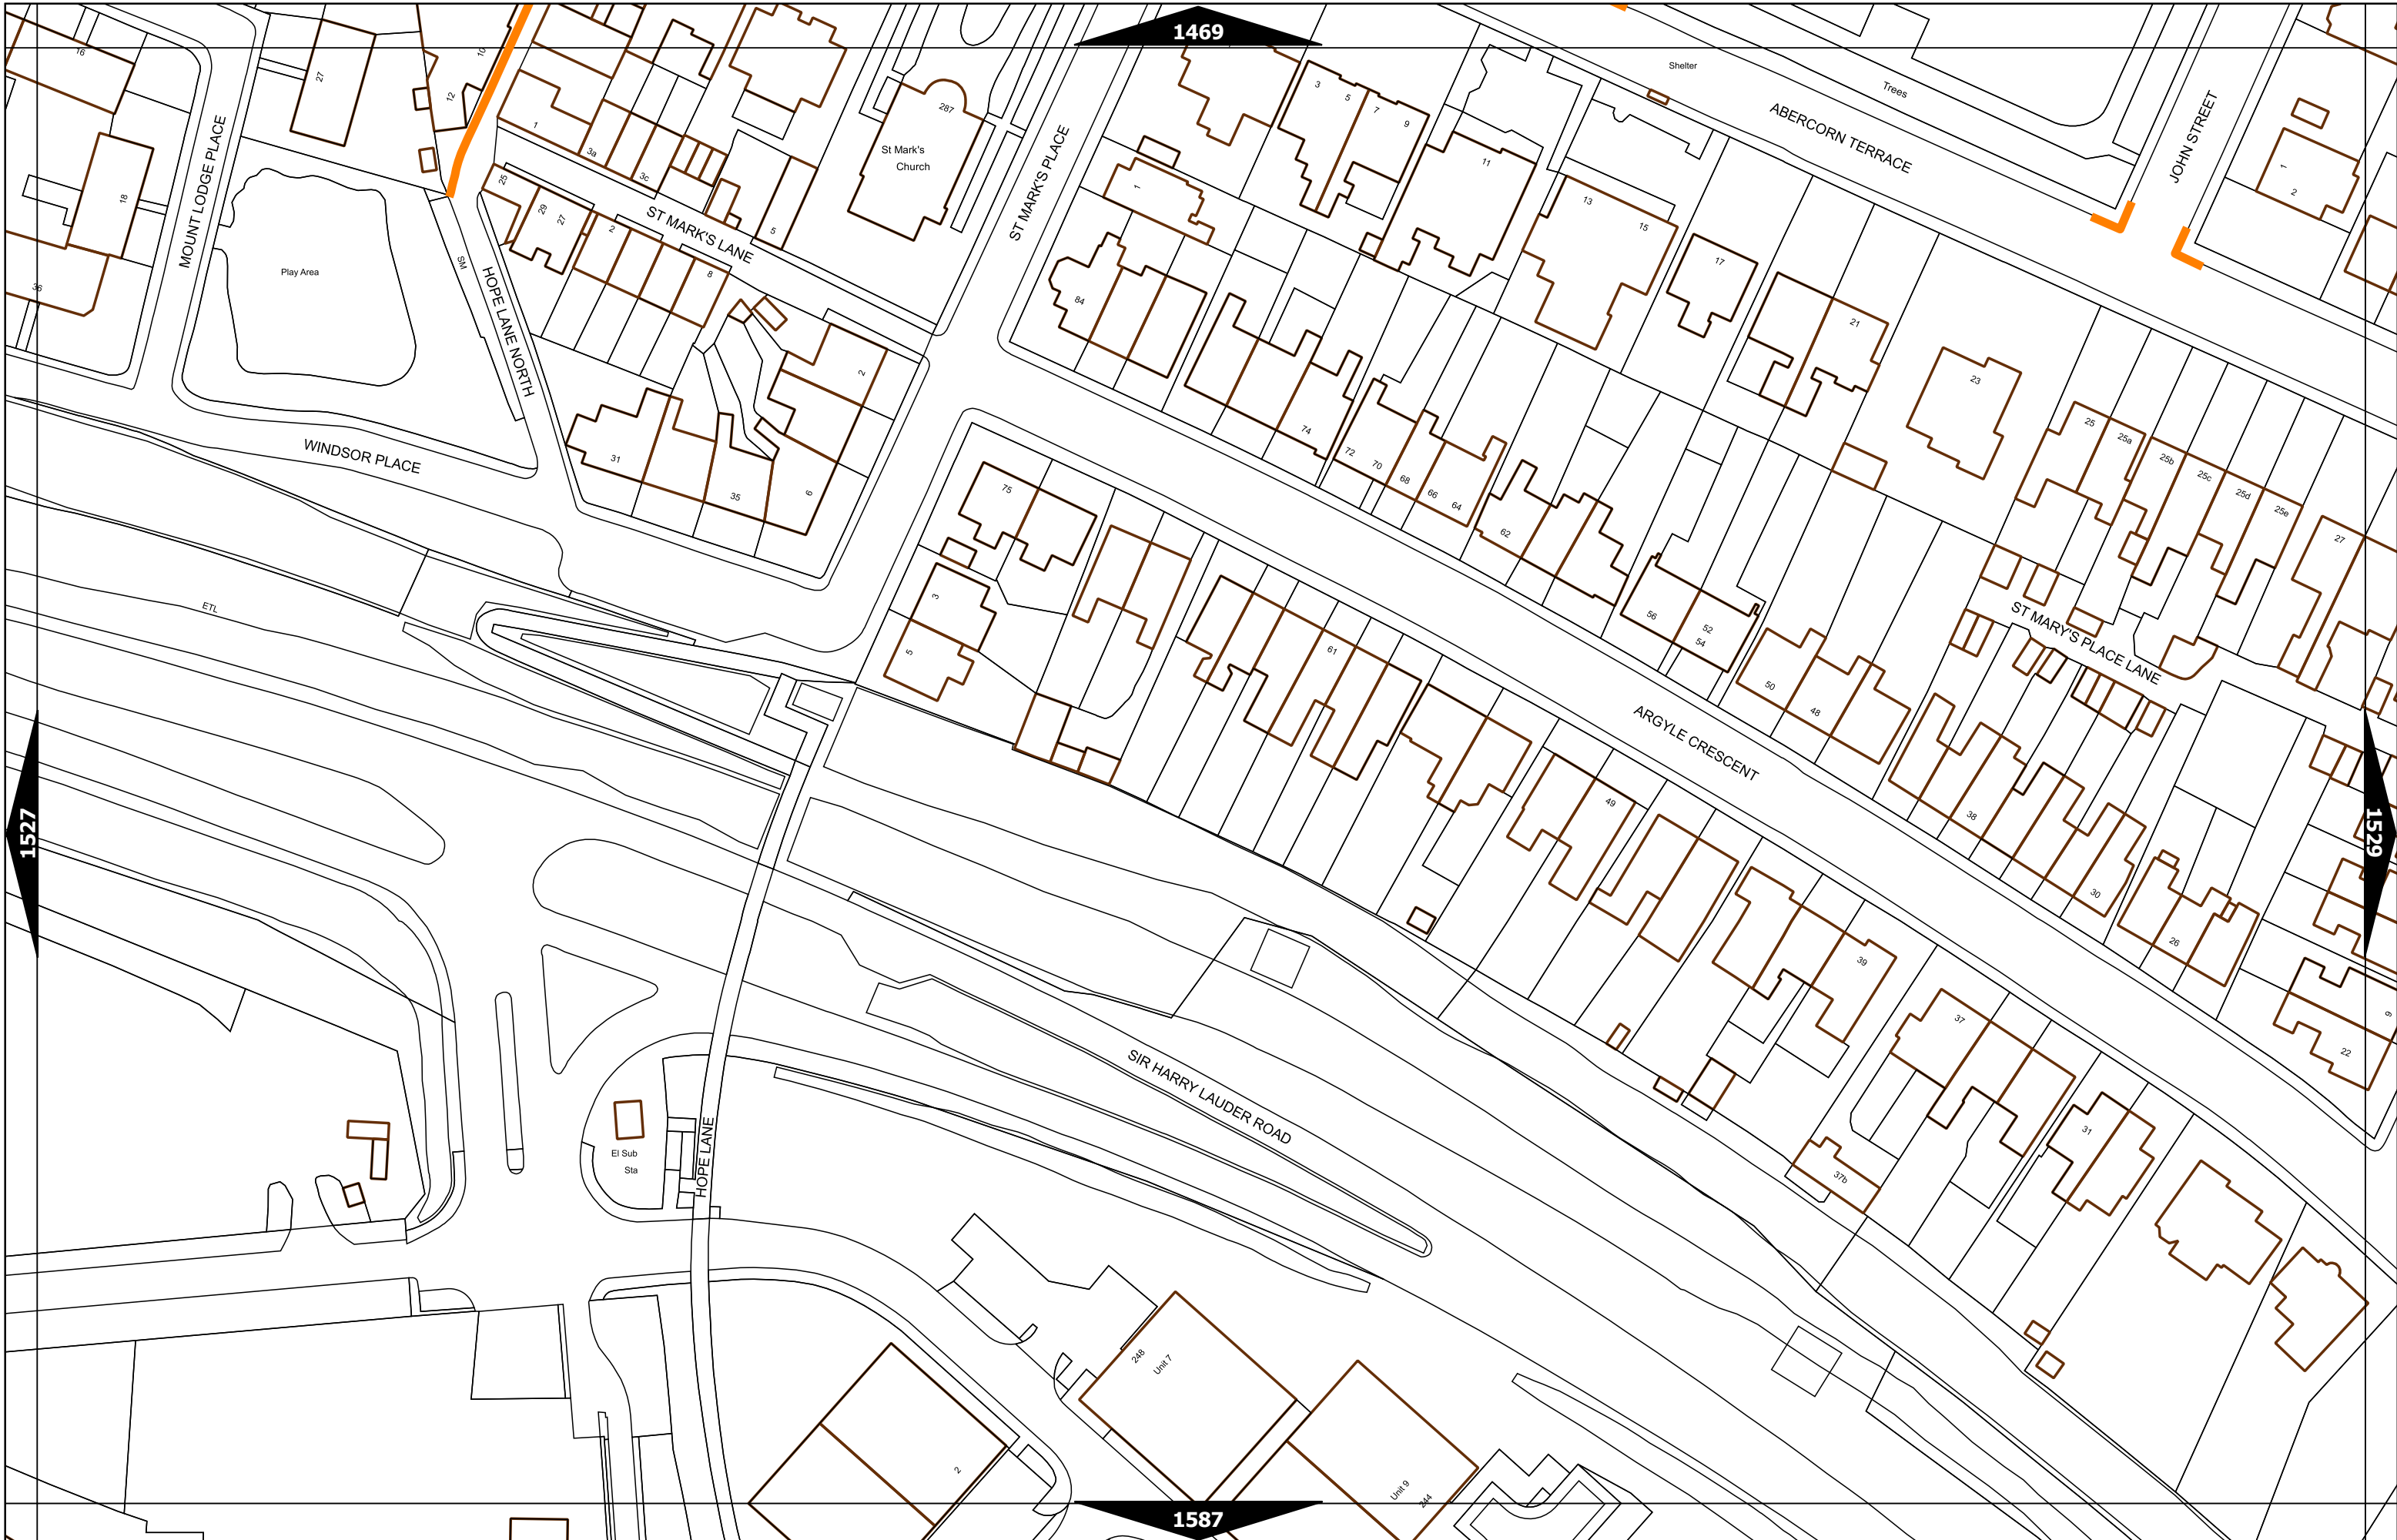

Scale at A3	1:1000
Print Date	15-Dec-2022
Map Tile	1469
Revision	3
Status	PROPOSED

Scale at A3	1:1000
Print Date	15-Dec-2022
Map Tile	1524
Revision	3
Status	PROPOSED

Scale at A3	1:1000
Print Date	15-Dec-2022
Map Tile	1528
Revision	2
Status	PROPOSED

Scale at A3	1:1000
Print Date	15-Dec-2022
Map Tile	1590
Revision	3
Status	PROPOSED

Scale at A3	1:1000
Print Date	15-Dec-2022
Map Tile	1682
Revision	2
Status	PROPOSED

Scale at A3	1:1000
Print Date	15-Dec-2022
Map Tile	1737
Revision	2
Status	PROPOSED

1679

TRAQUAIR PARK WEST

CARRICK KNOWE AVENUE

MEADOWHOUSE ROAD

1737

1739

1797

TYLER'S ACRE ROAD

LAMPACRE ROAD

Carrick Knowe Primary School

Scale at A3	1:1000
Print Date	15-Dec-2022
Map Tile	1738
Revision	2
Status	PROPOSED

Scale at A3	1:1000
Print Date	15-Dec-2022
Map Tile	1764
Revision	2
Status	PROPOSED