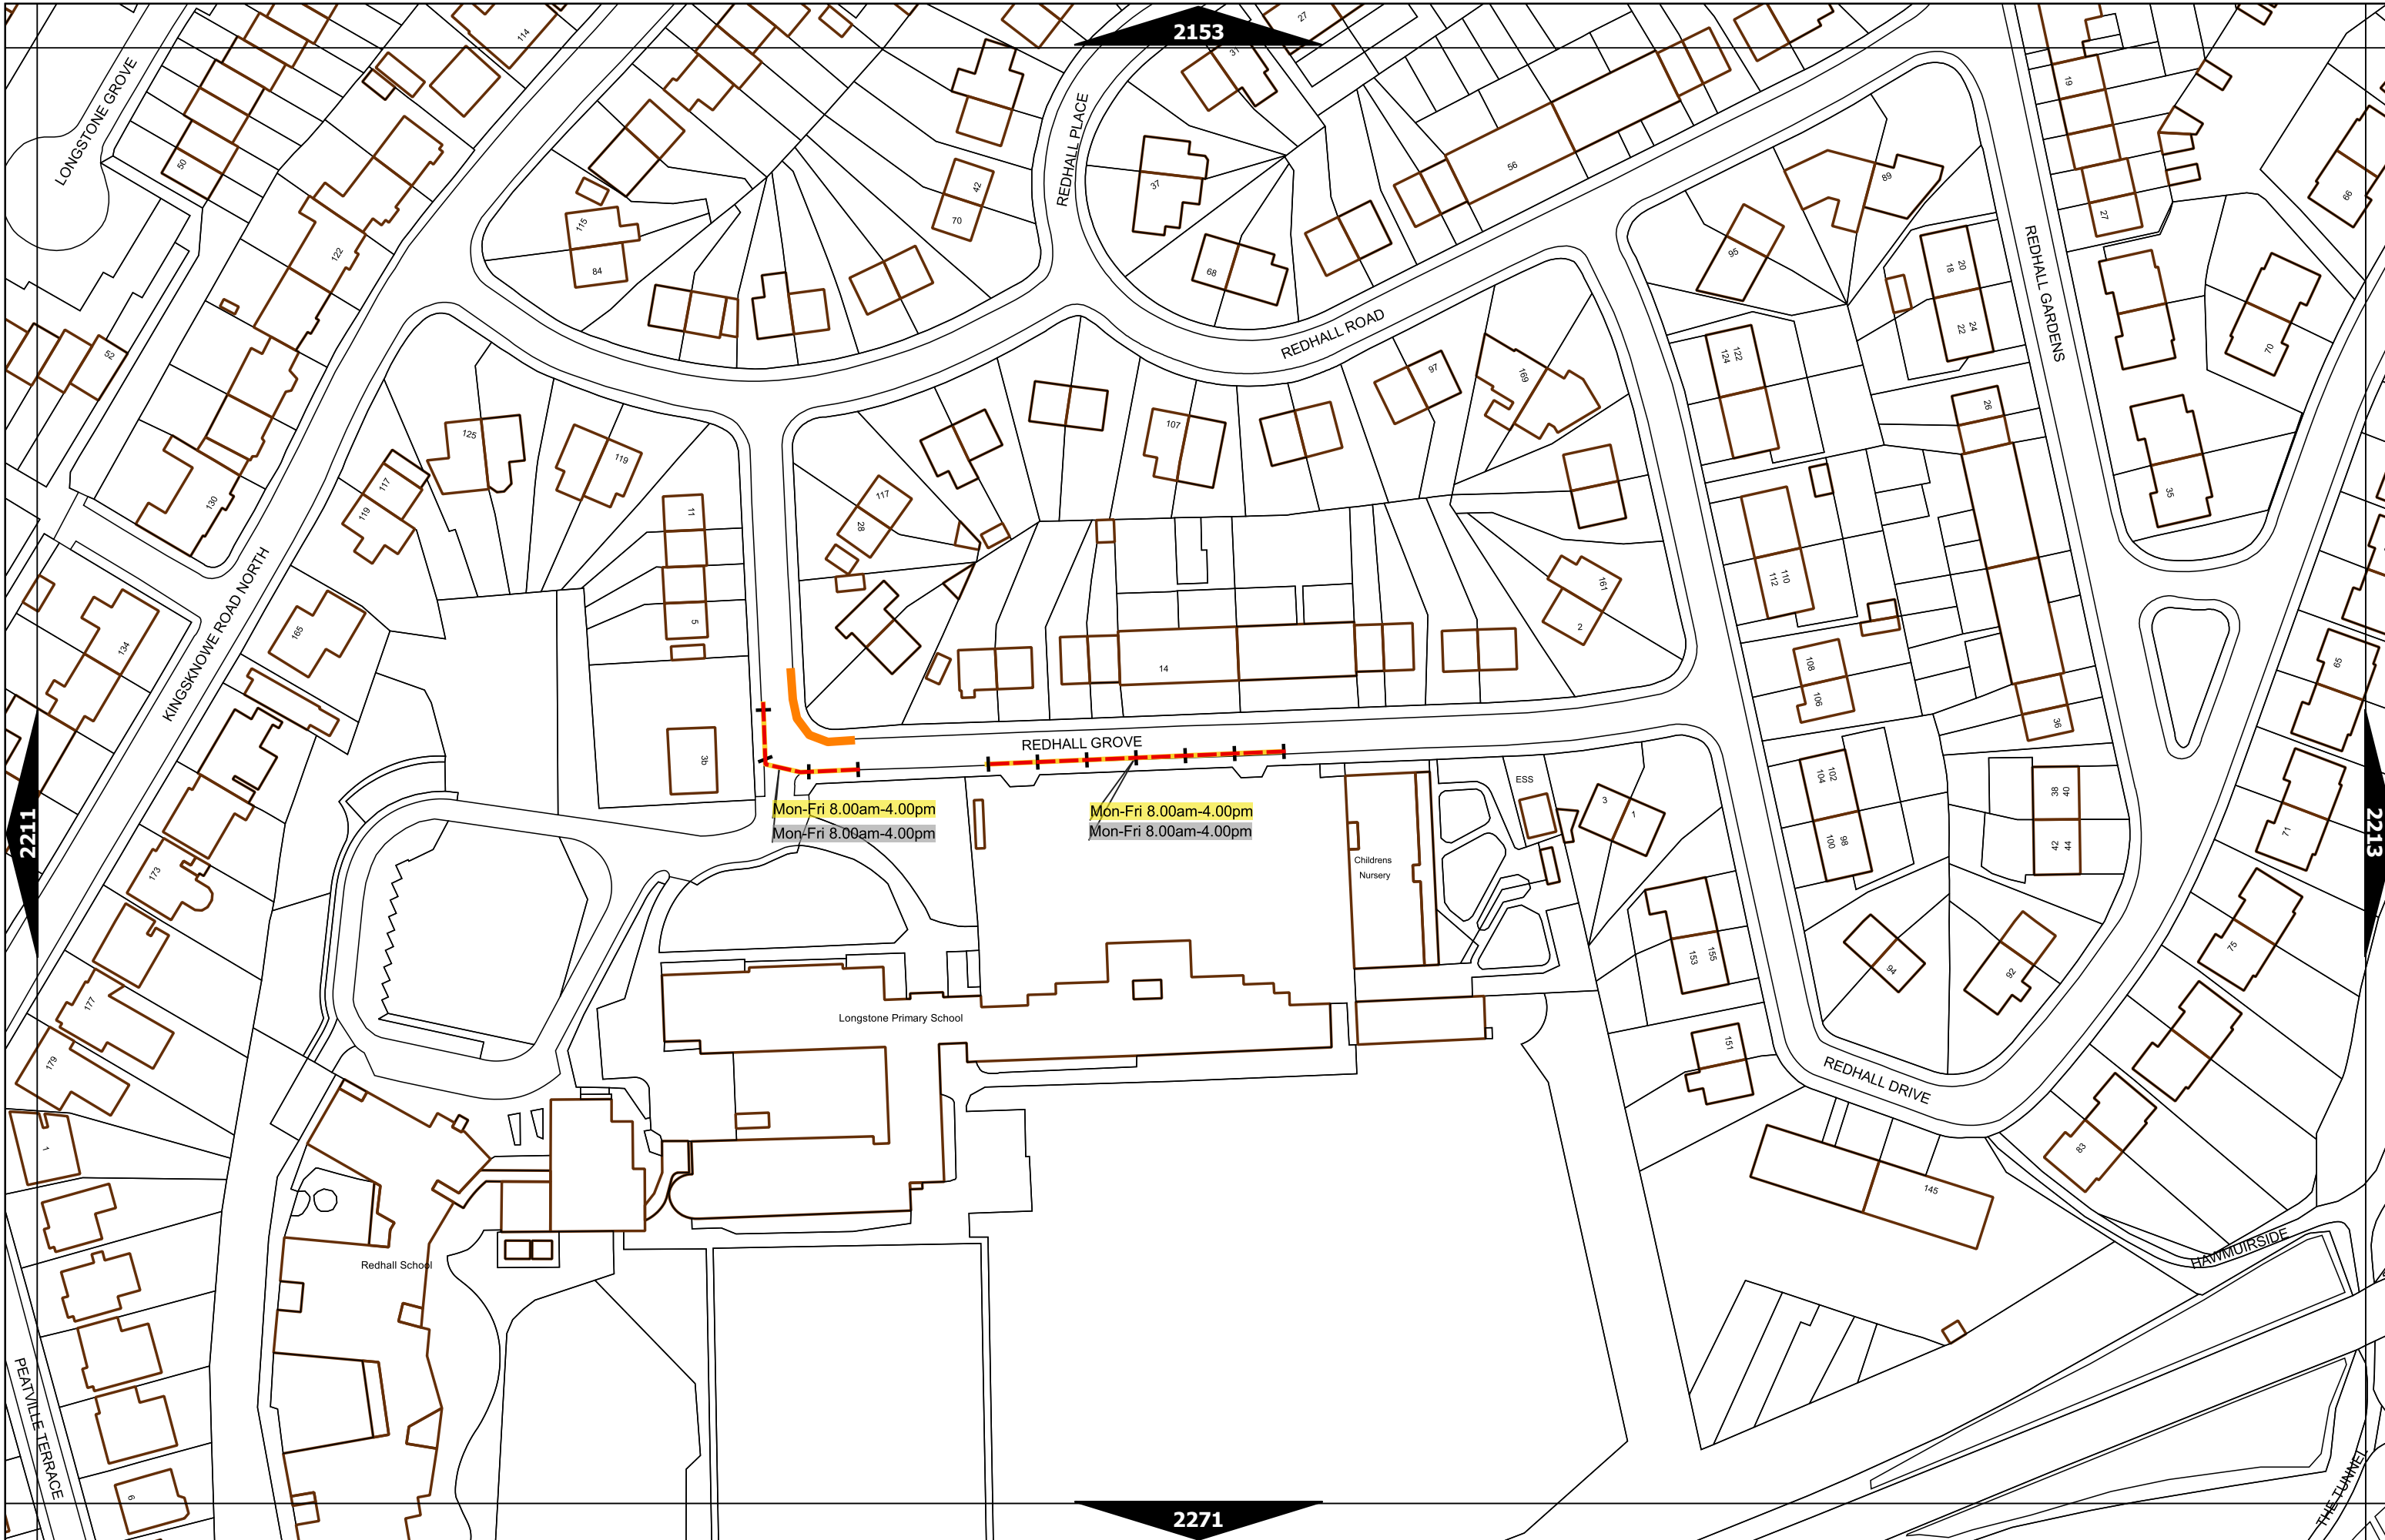

Scale at A3	1:1000
Print Date	15-Dec-2022
Map Tile	2212
Revision	3
Status	PROPOSED