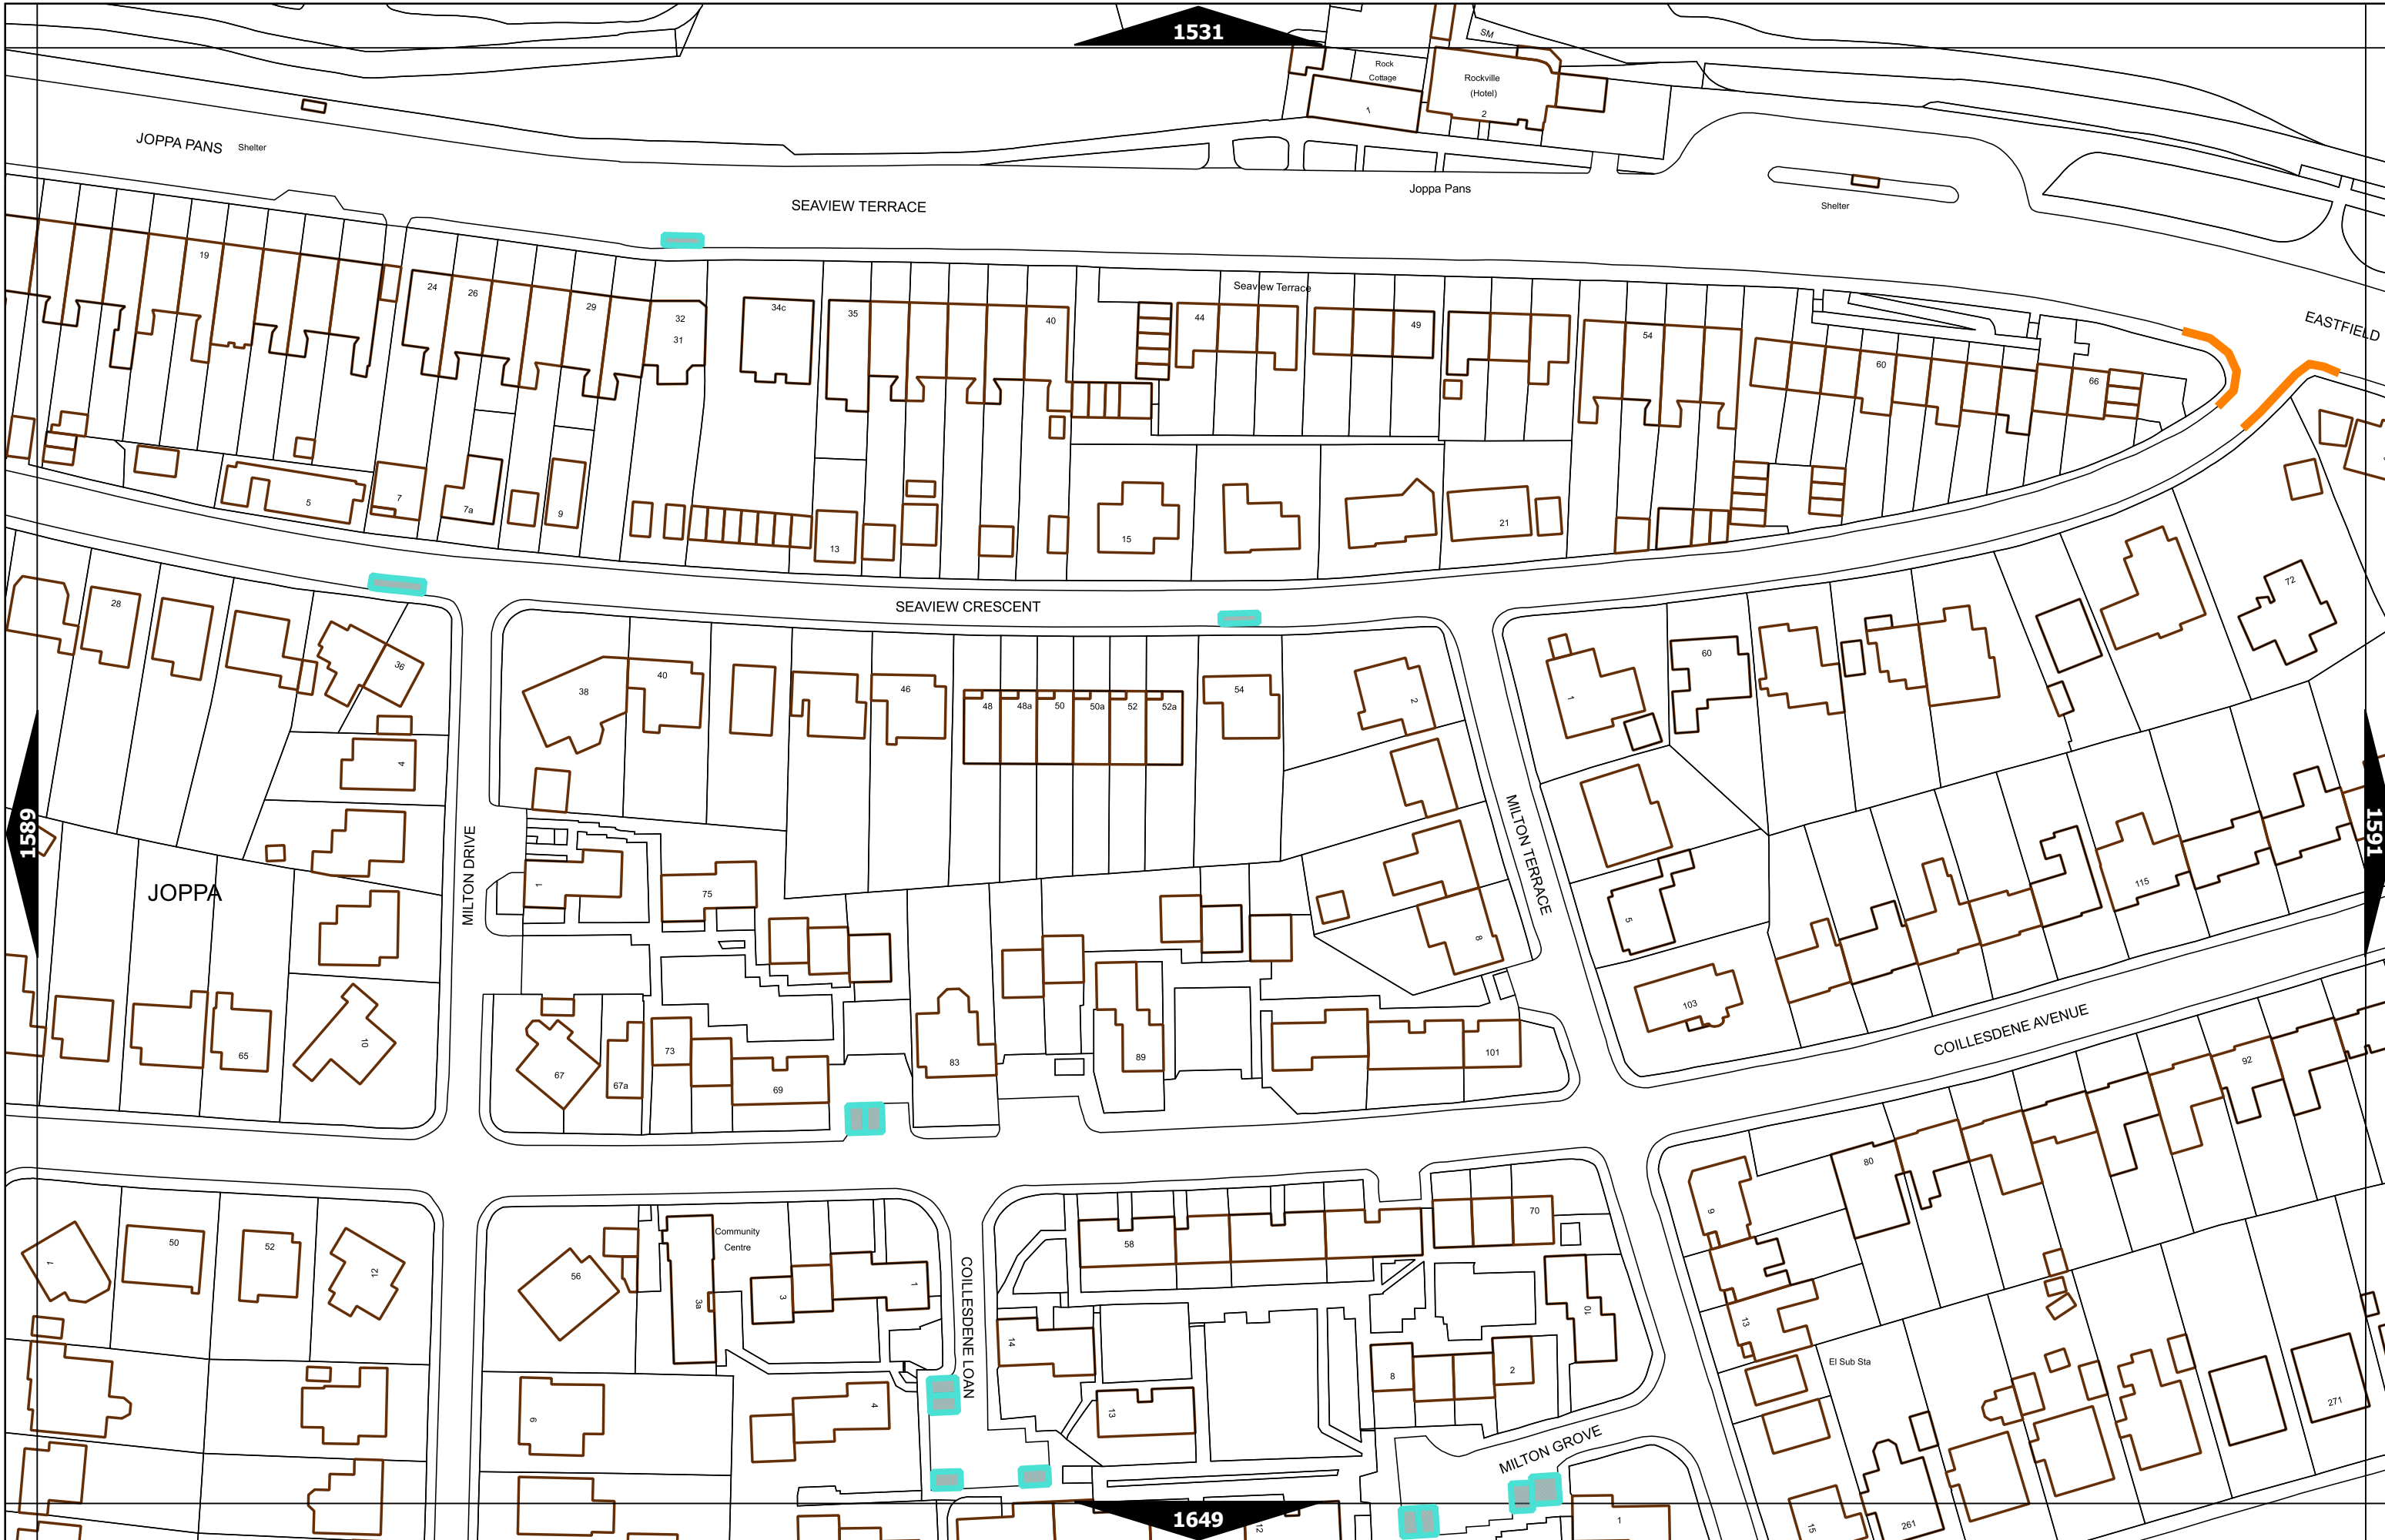

Scale at A3	1:1000
Print Date	15-Dec-2022
Map Tile	1469
Revision	3
Status	PROPOSED

Scale at A3	1:1000
Print Date	15-Dec-2022
Map Tile	1524
Revision	3
Status	PROPOSED

Scale at A3	1:1000
Print Date	15-Dec-2022
Map Tile	1528
Revision	2
Status	PROPOSED

Scale at A3	1:1000
Print Date	15-Dec-2022
Map Tile	1590
Revision	3
Status	PROPOSED

Scale at A3	1:1000
Print Date	15-Dec-2022
Map Tile	1682
Revision	2
Status	PROPOSED

Scale at A3	1:1000
Print Date	15-Dec-2022
Map Tile	1737
Revision	2
Status	PROPOSED

1679

TRAQUAIR PARK WEST

CARRICK KNOWE AVENUE

MEADOWHOUSE ROAD

1737

1739

1797

TYLER'S ACRE ROAD

LAMPACRE ROAD

Carrick Knowe Primary School

Scale at A3	1:1000
Print Date	15-Dec-2022
Map Tile	1738
Revision	2
Status	PROPOSED

Scale at A3	1:1000
Print Date	15-Dec-2022
Map Tile	1764
Revision	2
Status	PROPOSED