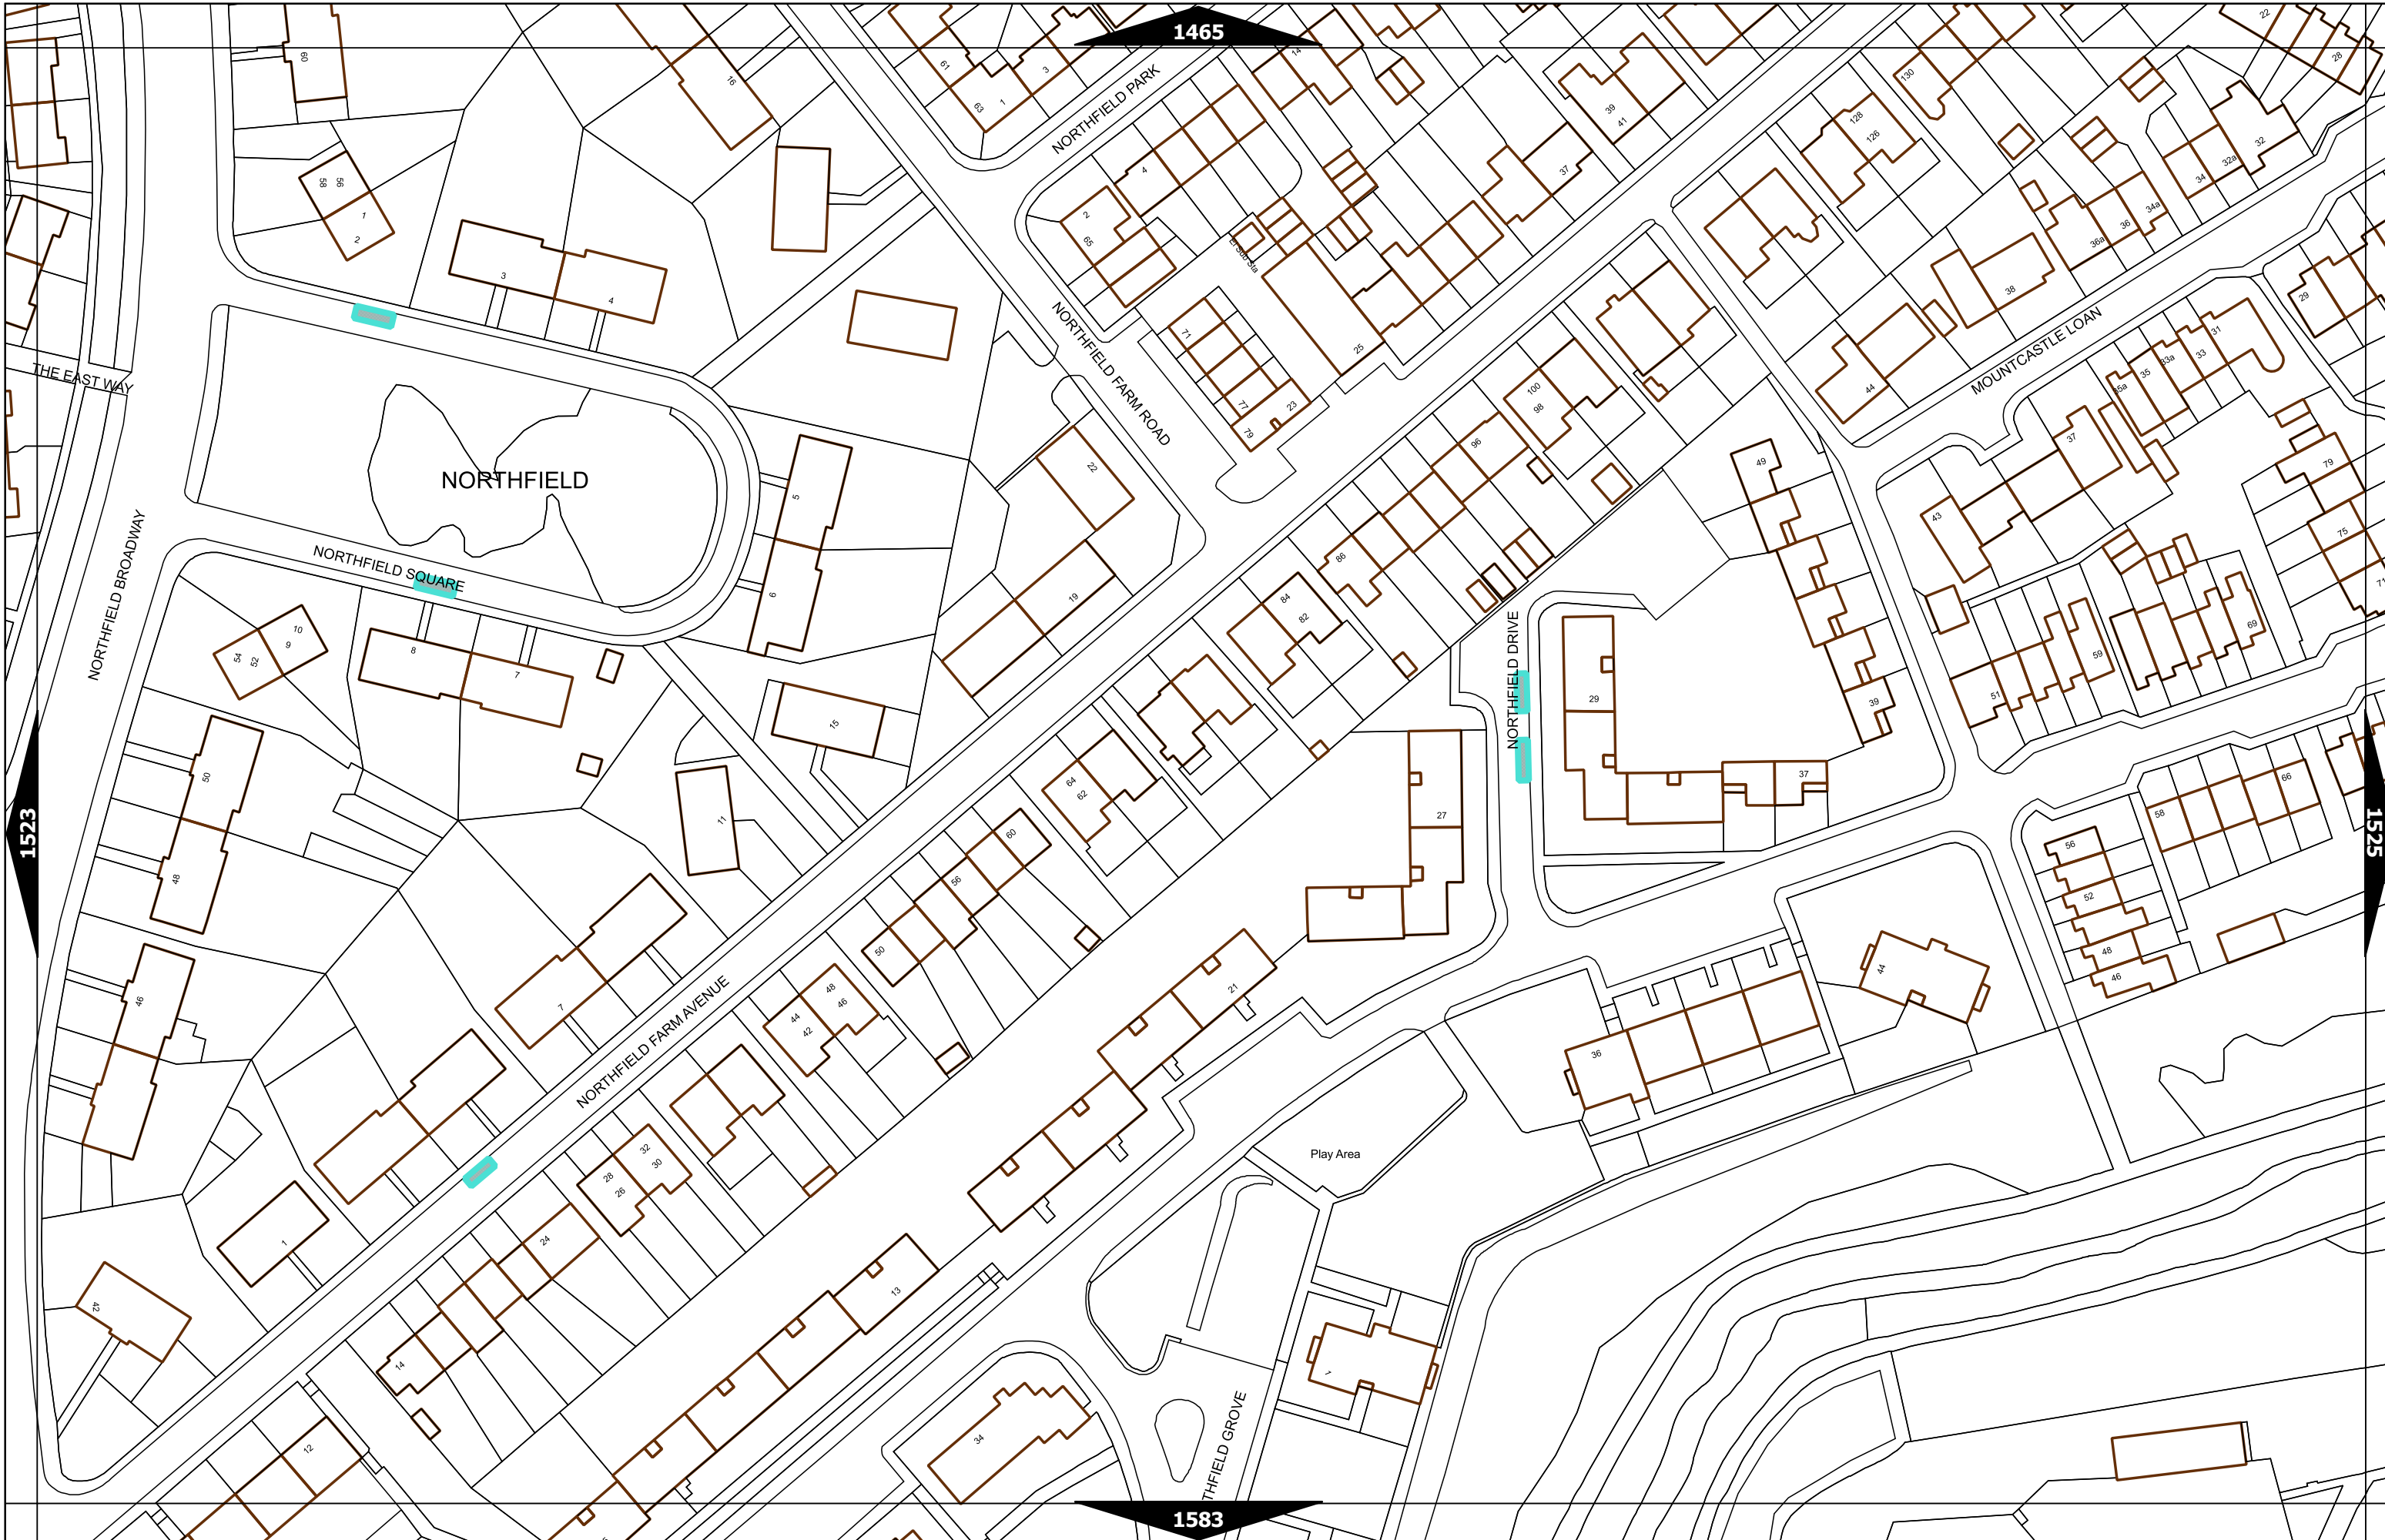

Scale at A3	1:1000
Print Date	15-Dec-2022
Map Tile	1469
Revision	3
Status	PROPOSED

Scale at A3	1:1000
Print Date	15-Dec-2022
Map Tile	1524
Revision	3
Status	PROPOSED

Scale at A3	1:1000
Print Date	15-Dec-2022
Map Tile	1528
Revision	2
Status	PROPOSED

Scale at A3	1:1000
Print Date	15-Dec-2022
Map Tile	1590
Revision	3
Status	PROPOSED

Scale at A3	1:1000
Print Date	15-Dec-2022
Map Tile	1682
Revision	2
Status	PROPOSED

Scale at A3	1:1000
Print Date	15-Dec-2022
Map Tile	1737
Revision	2
Status	PROPOSED

1679

TRAQUAIR PARK WEST

CARRICK KNOWE AVENUE

MEADOWHOUSE ROAD

1737

1739

1797

TYLER'S ACRE ROAD

LAMPACRE ROAD

Carrick Knowe Primary School

Scale at A3	1:1000
Print Date	15-Dec-2022
Map Tile	1738
Revision	2
Status	PROPOSED

Scale at A3	1:1000
Print Date	15-Dec-2022
Map Tile	1764
Revision	2
Status	PROPOSED