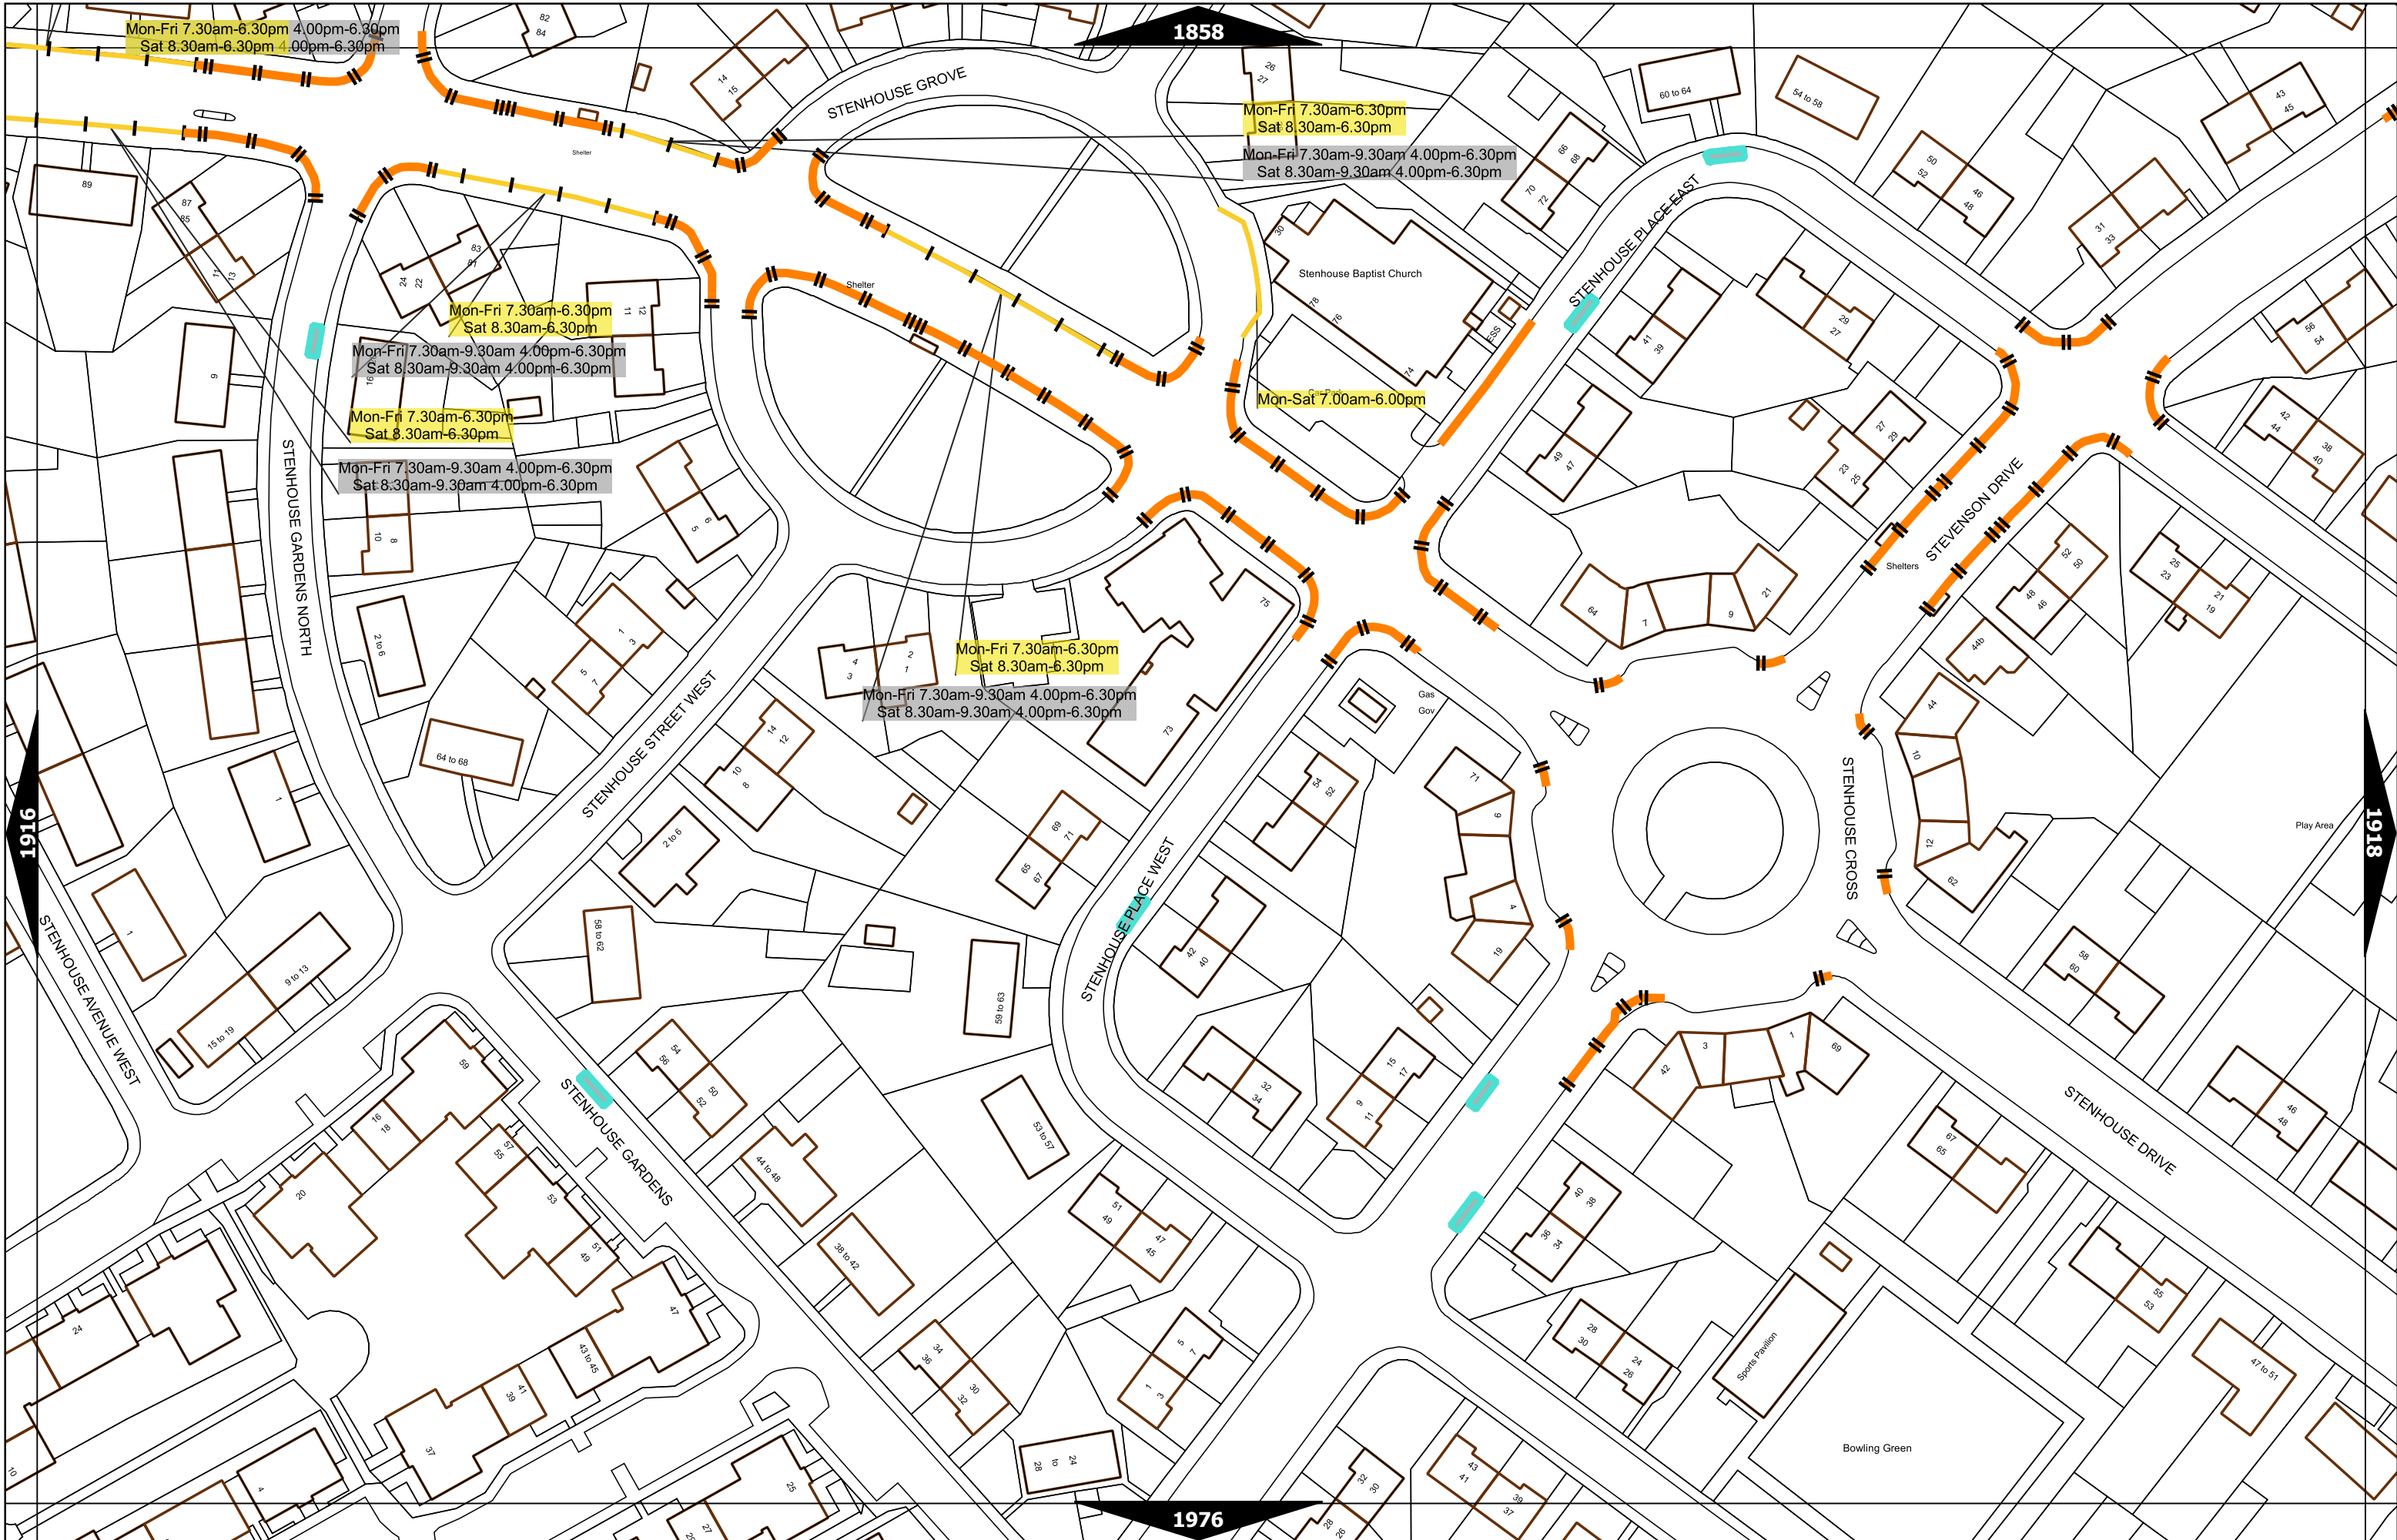

LAMPACRE ROAD

Carrick Knowe Primary School

Scale at A3	1:1000
Print Date	15-Dec-2022
Map Tile	1738
Revision	2
Status	PROPOSED

Scale at A3	1:1000
Print Date	15-Dec-2022
Map Tile	1764
Revision	2
Status	PROPOSED

Mon-Fri 7.30am-9.30am 4.00pm-6.30pm
Sat 8.30am-9.30am 4.00pm-6.30pm

1916

1918

1976

Scale at A3	1:1000
Print Date	15-Dec-2022
Map Tile	1917
Revision	3
Status	PROPOSED

Scale at A3	1:1000
Print Date	15-Dec-2022
Map Tile	1975
Revision	2
Status	PROPOSED