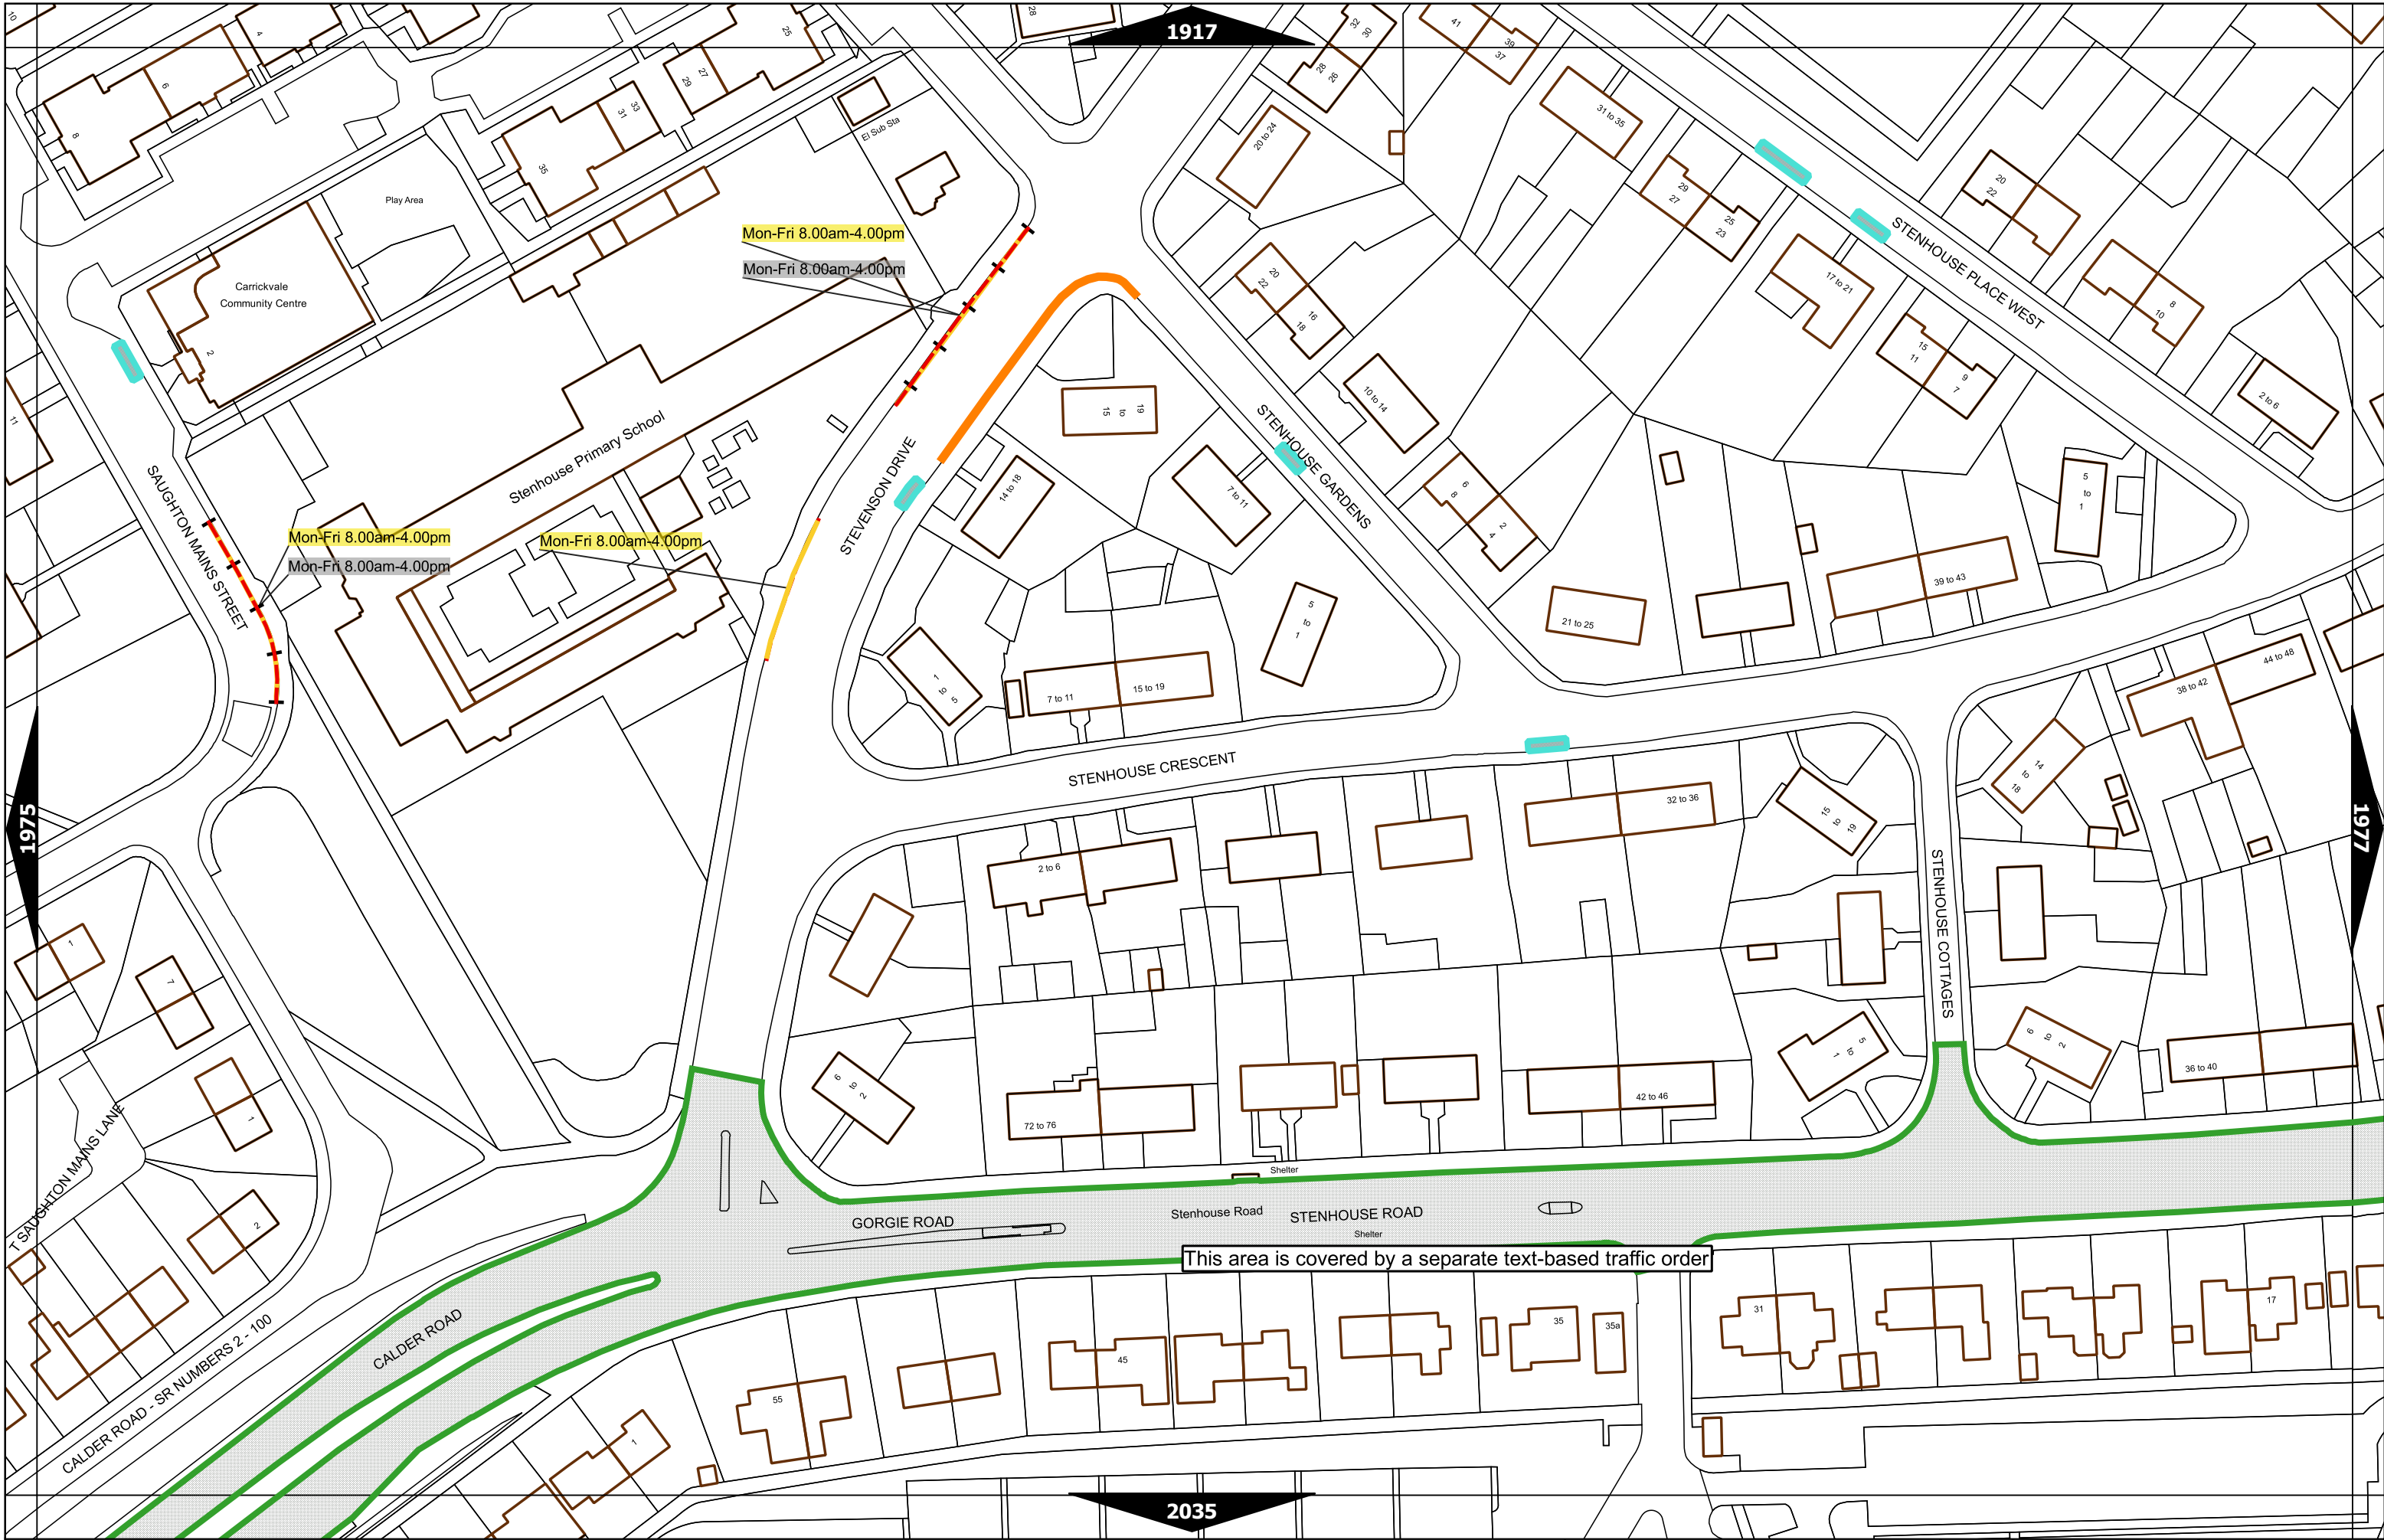

Mon-Fri 7.30am-9.30am 4.00pm-6.30pm
Sat 8.30am-9.30am 4.00pm-6.30pm

1916

1918

1976

Scale at A3	1:1000
Print Date	15-Dec-2022
Map Tile	1917
Revision	3
Status	PROPOSED

Scale at A3	1:1000
Print Date	15-Dec-2022
Map Tile	1975
Revision	2
Status	PROPOSED