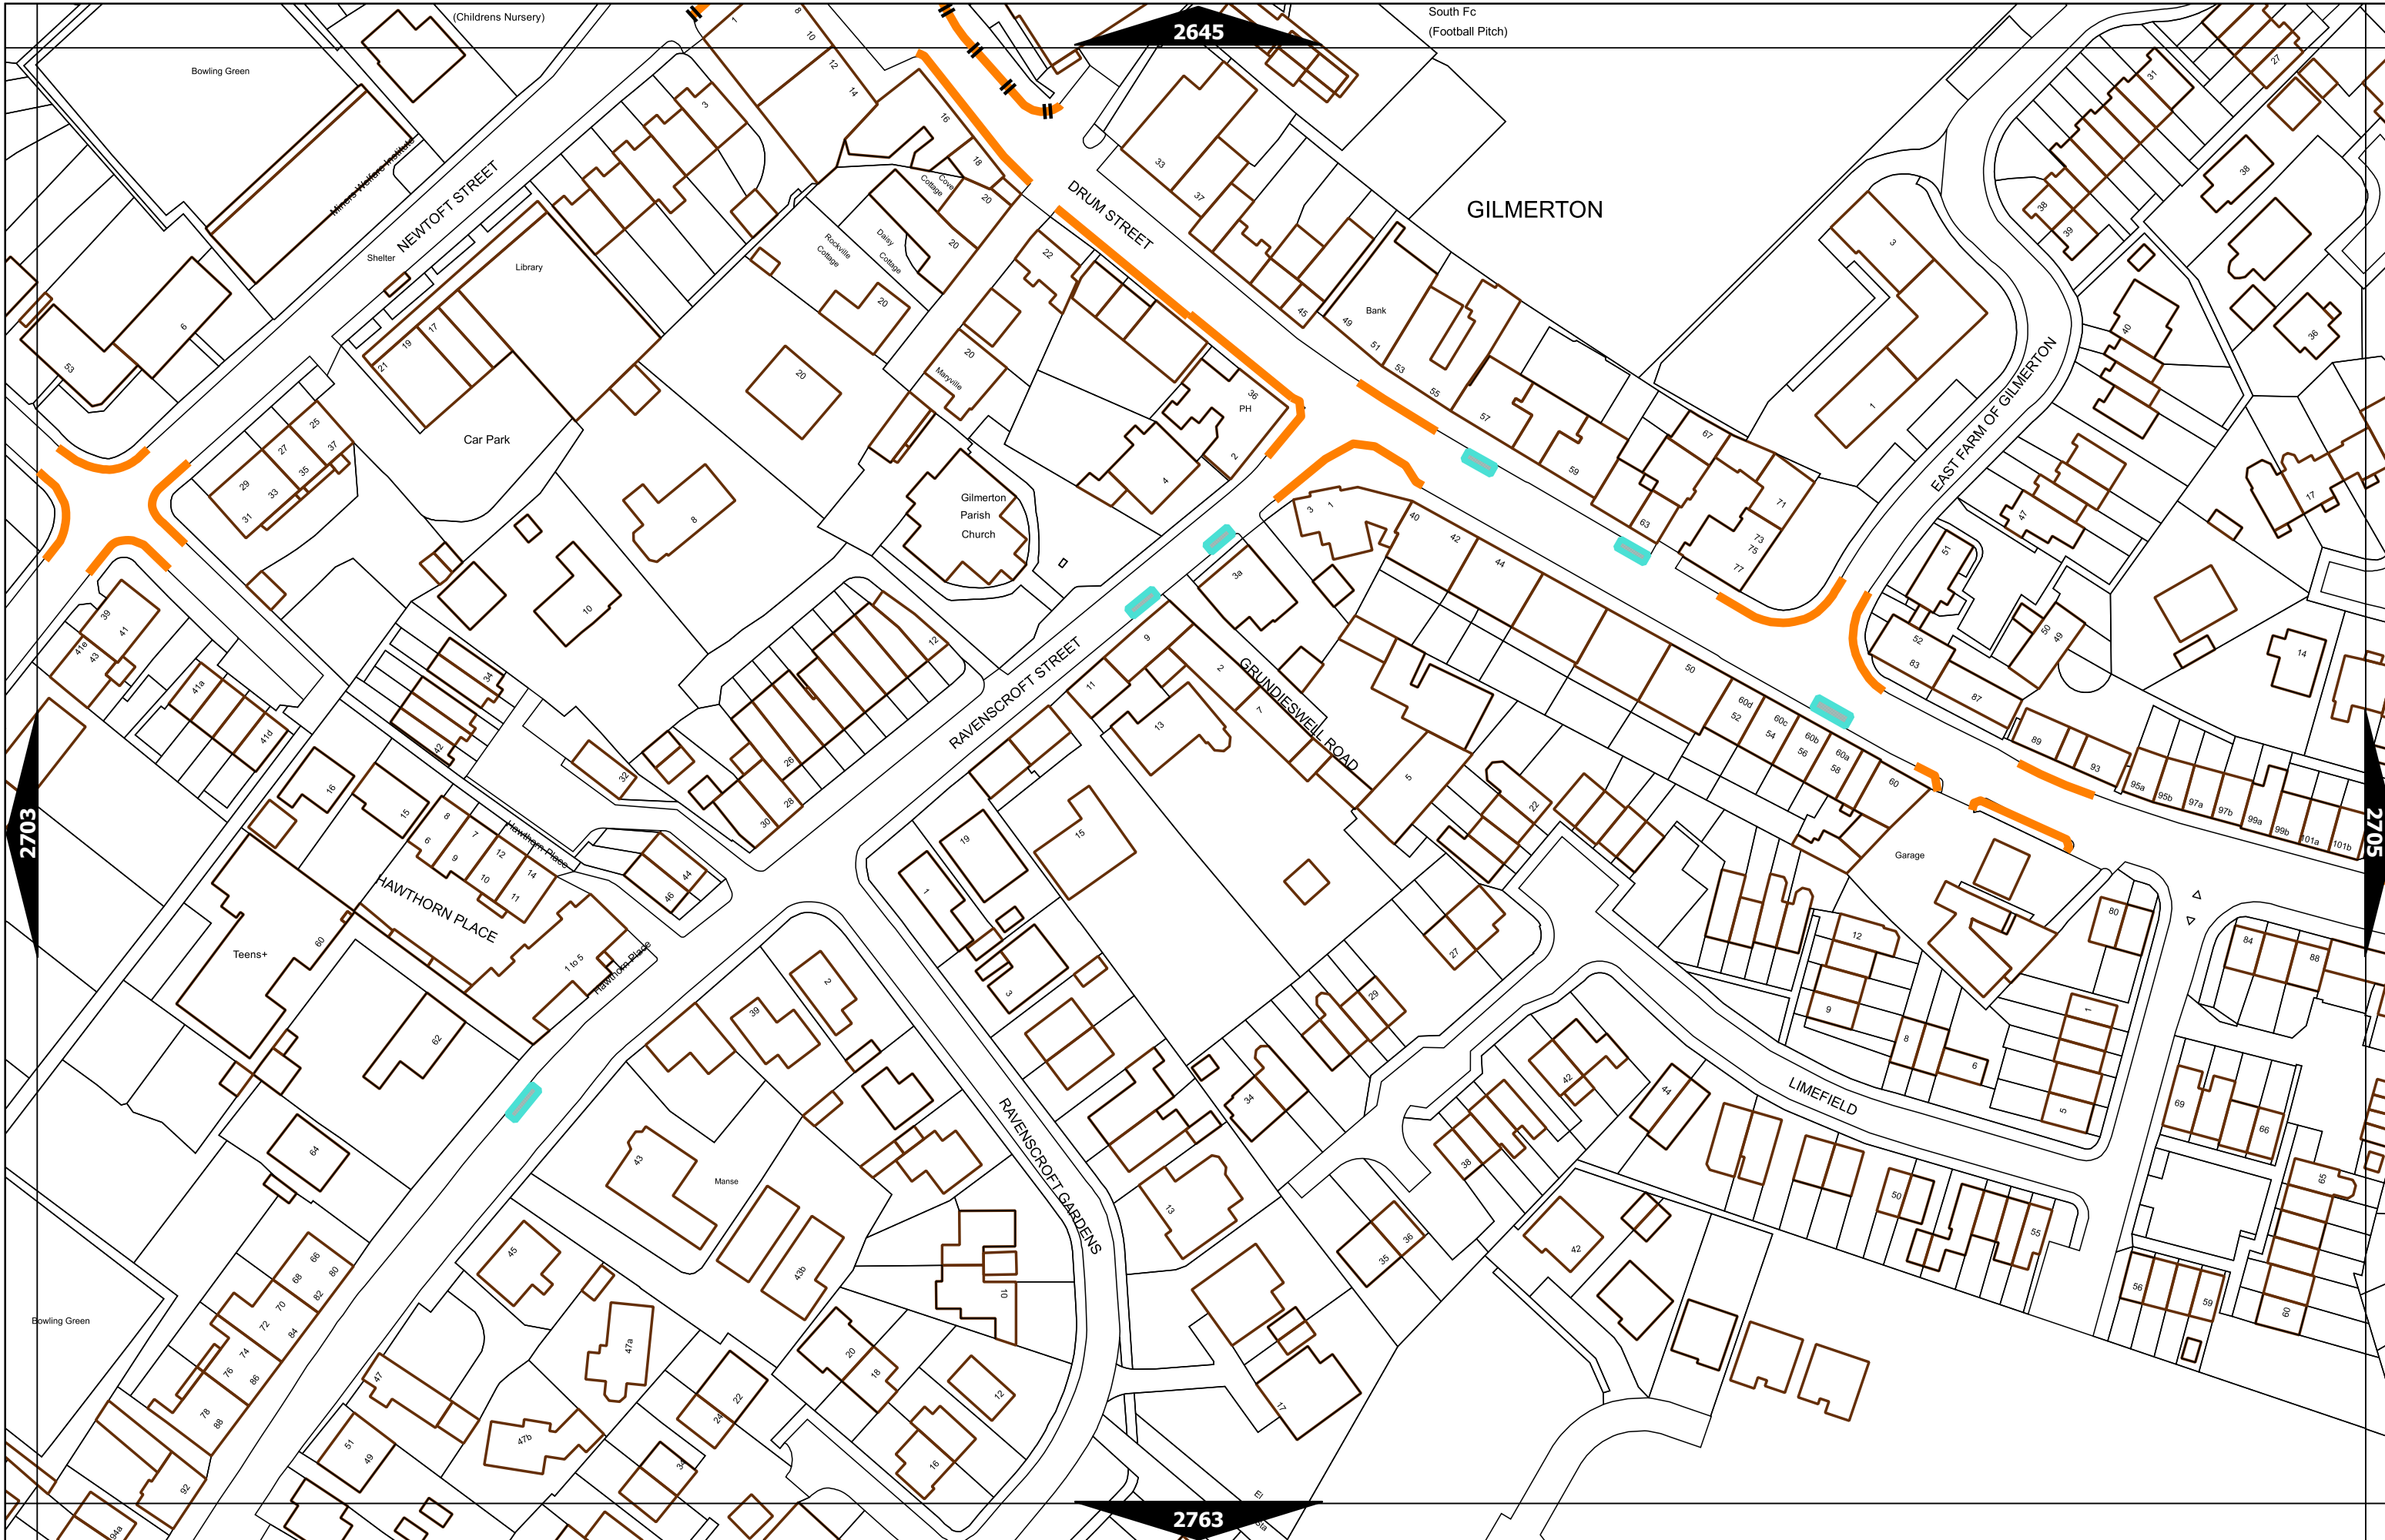

Scale at A3	1:1000
Print Date	15-Dec-2022
Map Tile	2704
Revision	3
Status	PROPOSED