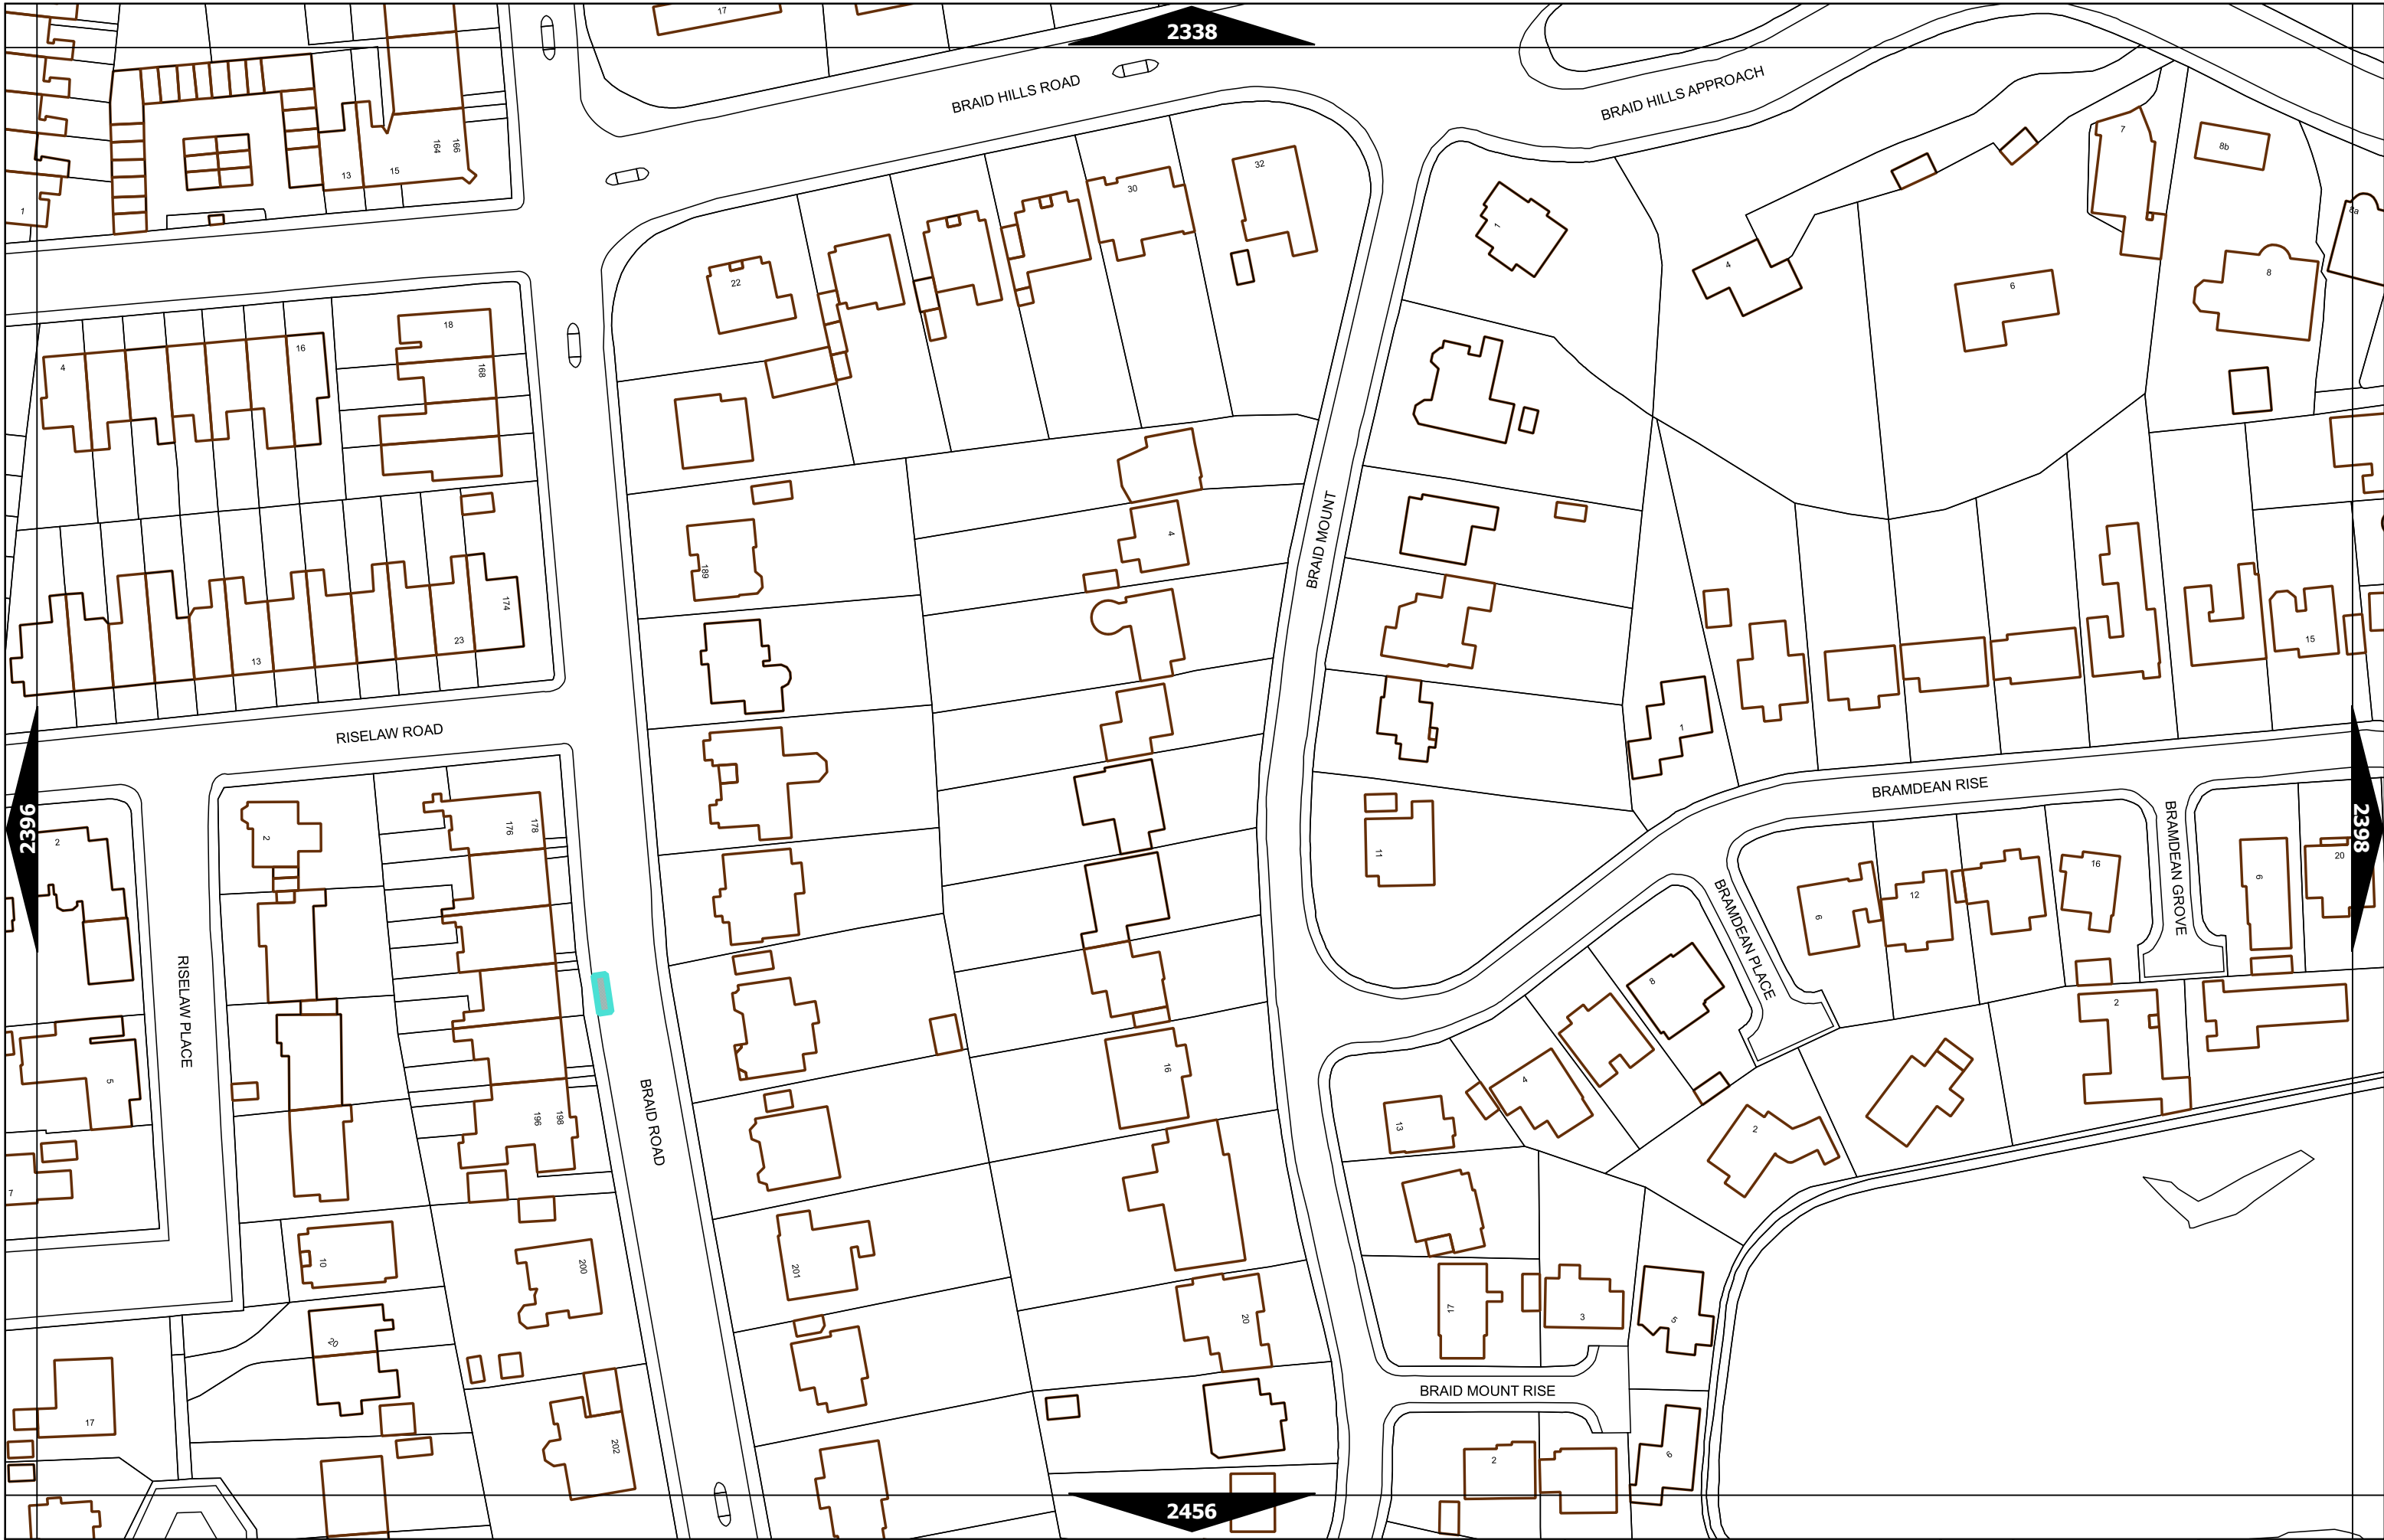

Mon-Fri 7.30am-9.30am 4.00pm-6.30pm
Sat 8.30am-9.30am 4.00pm-6.30pm

1916

1918

1976

Scale at A3	1:1000
Print Date	15-Dec-2022
Map Tile	1917
Revision	3
Status	PROPOSED

Scale at A3	1:1000
Print Date	15-Dec-2022
Map Tile	1975
Revision	2
Status	PROPOSED

Scale at A3	1:1000
Print Date	15-Dec-2022
Map Tile	1976
Revision	2
Status	PROPOSED

Scale at A3	1:1000
Print Date	15-Dec-2022
Map Tile	2212
Revision	3
Status	PROPOSED

Scale at A3	1:1000
Print Date	15-Dec-2022
Map Tile	2397
Revision	1
Status	PROPOSED