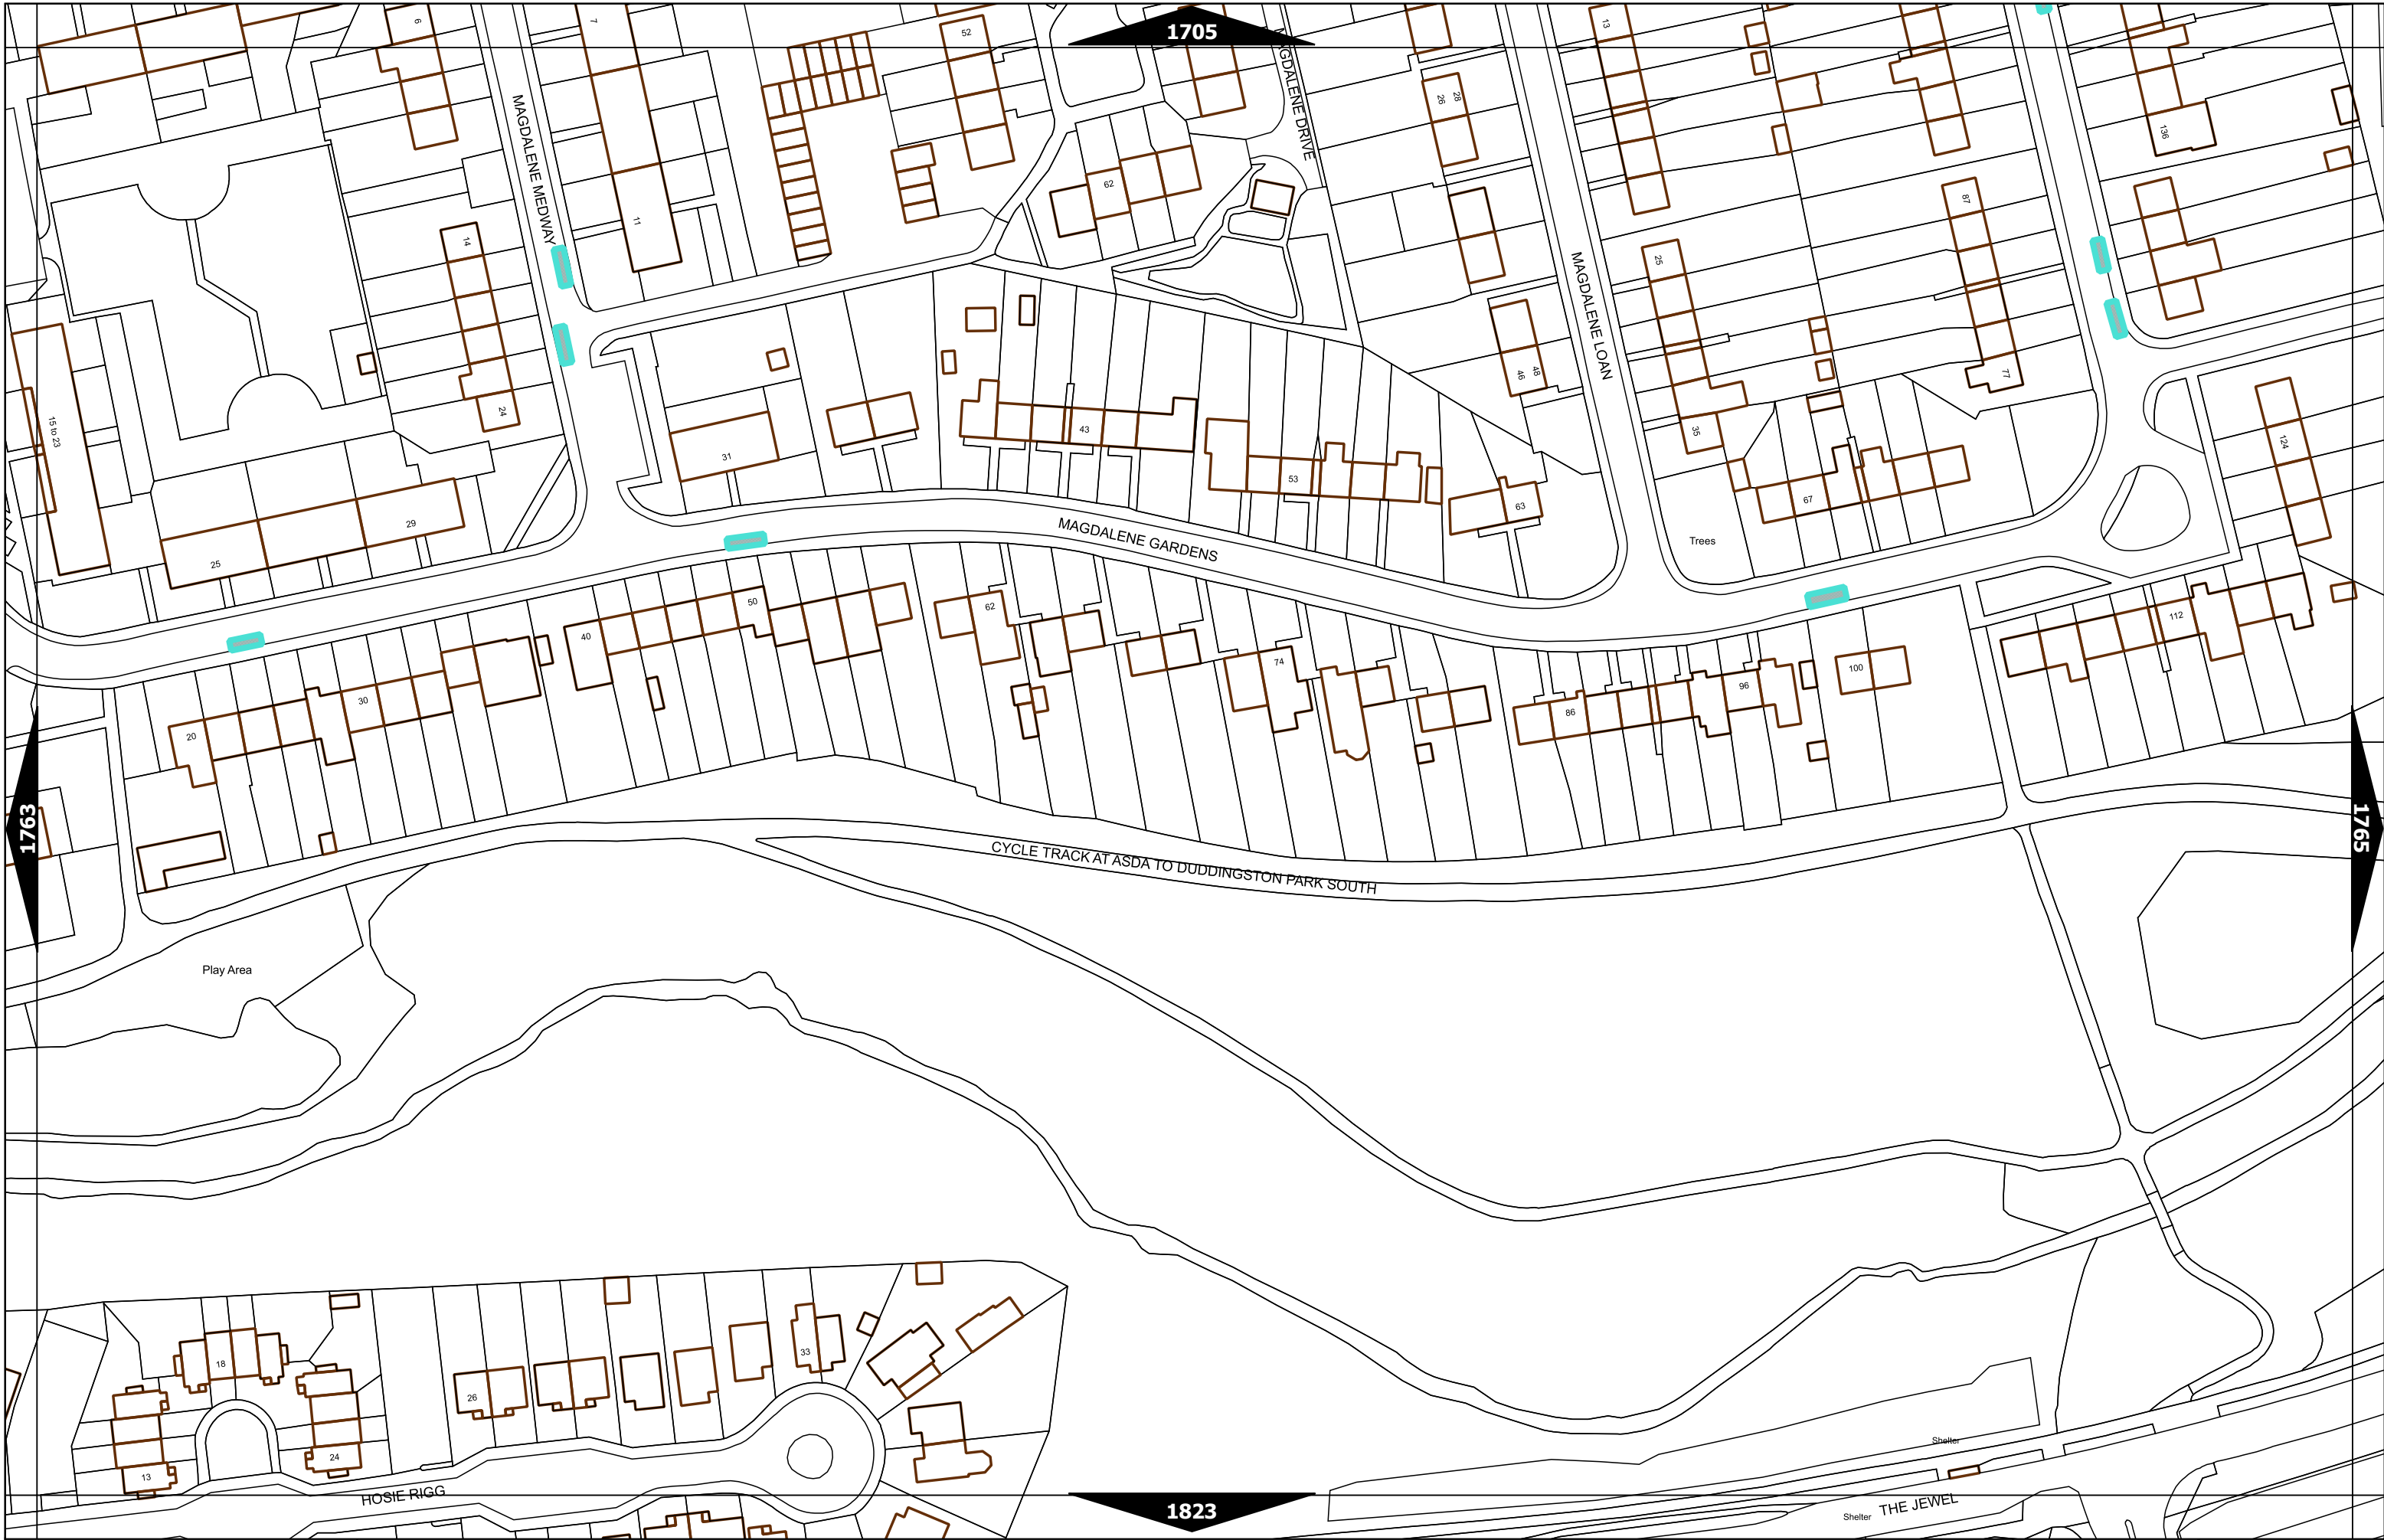

1679

TRAQUAIR PARK WEST

CARRICK KNOWE AVENUE

MEADOWHOUSE ROAD

1737

1739

1797

TYLER'S ACRE ROAD

LAMPACRE ROAD

Carrick Knowe Primary School

Scale at A3	1:1000
Print Date	15-Dec-2022
Map Tile	1738
Revision	2
Status	PROPOSED

Scale at A3	1:1000
Print Date	15-Dec-2022
Map Tile	1764
Revision	2
Status	PROPOSED

Mon-Fri 7.30am-9.30am 4.00pm-6.30pm
Sat 8.30am-9.30am 4.00pm-6.30pm

1916

1918

1976

Scale at A3	1:1000
Print Date	15-Dec-2022
Map Tile	1917
Revision	3
Status	PROPOSED

Scale at A3	1:1000
Print Date	15-Dec-2022
Map Tile	1975
Revision	2
Status	PROPOSED