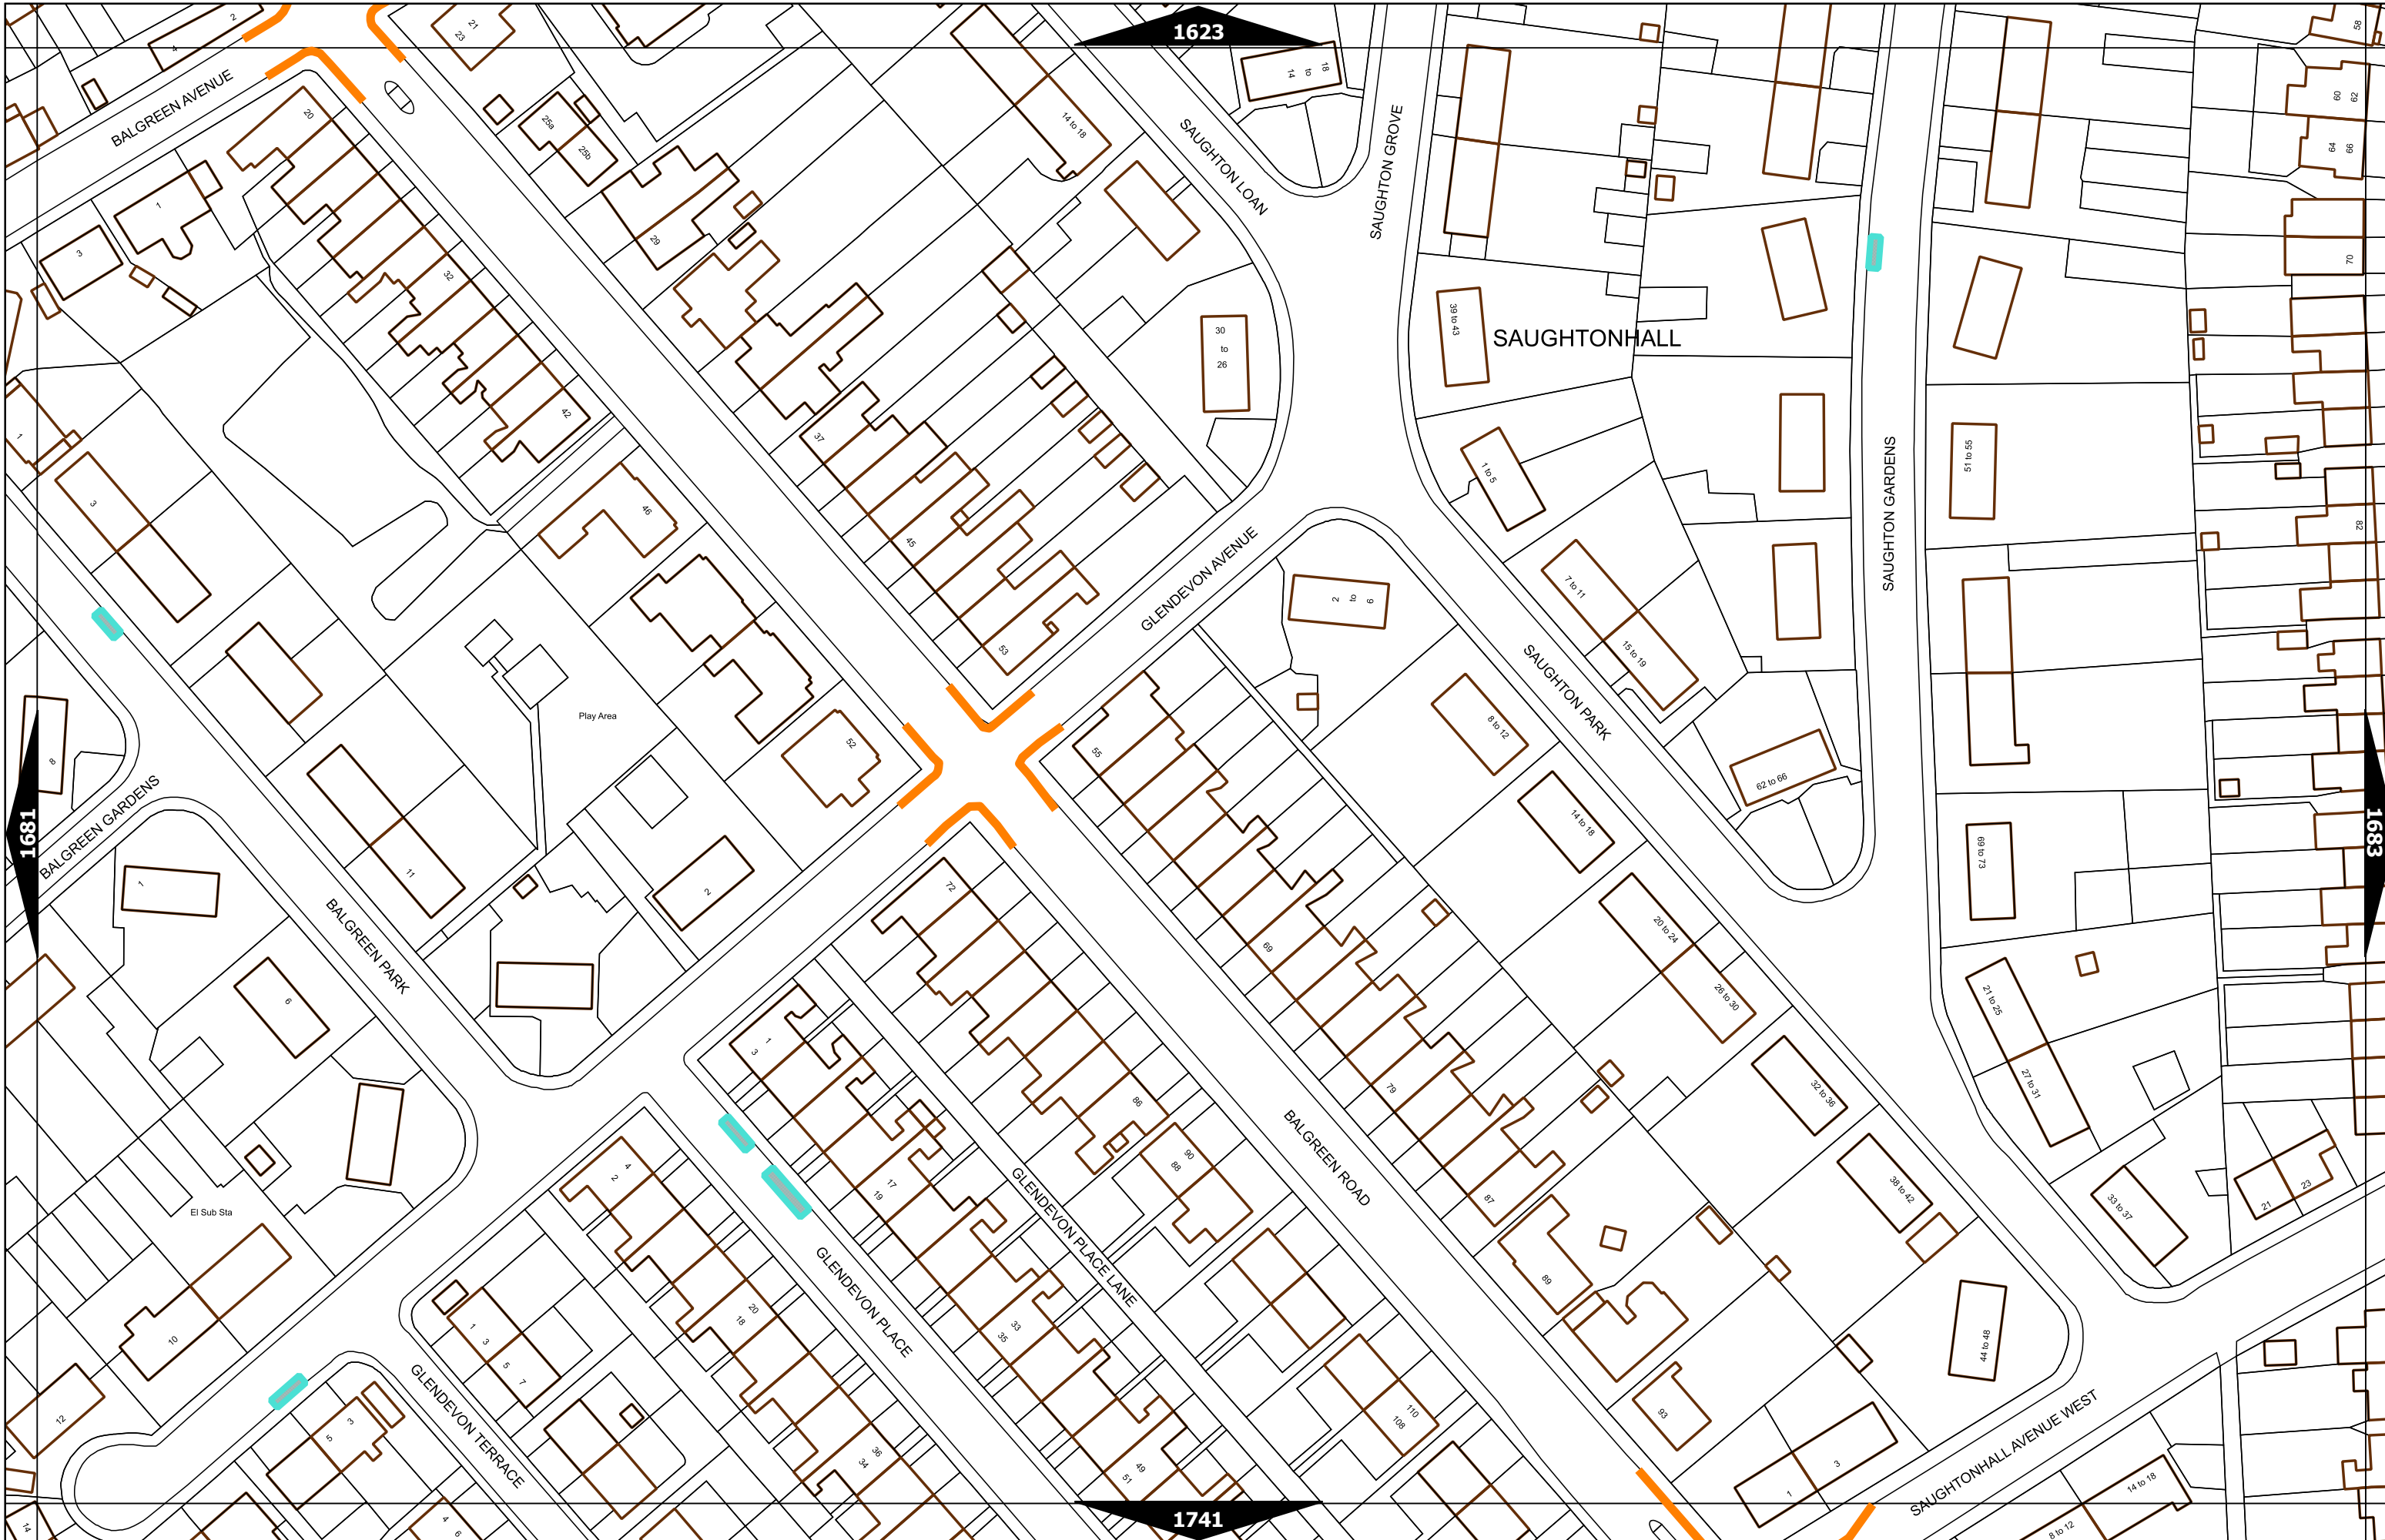

Scale at A3	1:1000
Print Date	15-Dec-2022
Map Tile	1469
Revision	3
Status	PROPOSED

Scale at A3	1:1000
Print Date	15-Dec-2022
Map Tile	1524
Revision	3
Status	PROPOSED

Scale at A3	1:1000
Print Date	15-Dec-2022
Map Tile	1528
Revision	2
Status	PROPOSED

Scale at A3	1:1000
Print Date	15-Dec-2022
Map Tile	1590
Revision	3
Status	PROPOSED

Scale at A3	1:1000
Print Date	15-Dec-2022
Map Tile	1682
Revision	2
Status	PROPOSED

Scale at A3	1:1000
Print Date	15-Dec-2022
Map Tile	1737
Revision	2
Status	PROPOSED

1679

TRAQUAIR PARK WEST

CARRICK KNOWE AVENUE

MEADOWHOUSE ROAD

1737

1739

1797

TYLER'S ACRE ROAD

LAMPACRE ROAD

Carrick Knowe Primary School

Scale at A3	1:1000
Print Date	15-Dec-2022
Map Tile	1738
Revision	2
Status	PROPOSED

Scale at A3	1:1000
Print Date	15-Dec-2022
Map Tile	1764
Revision	2
Status	PROPOSED