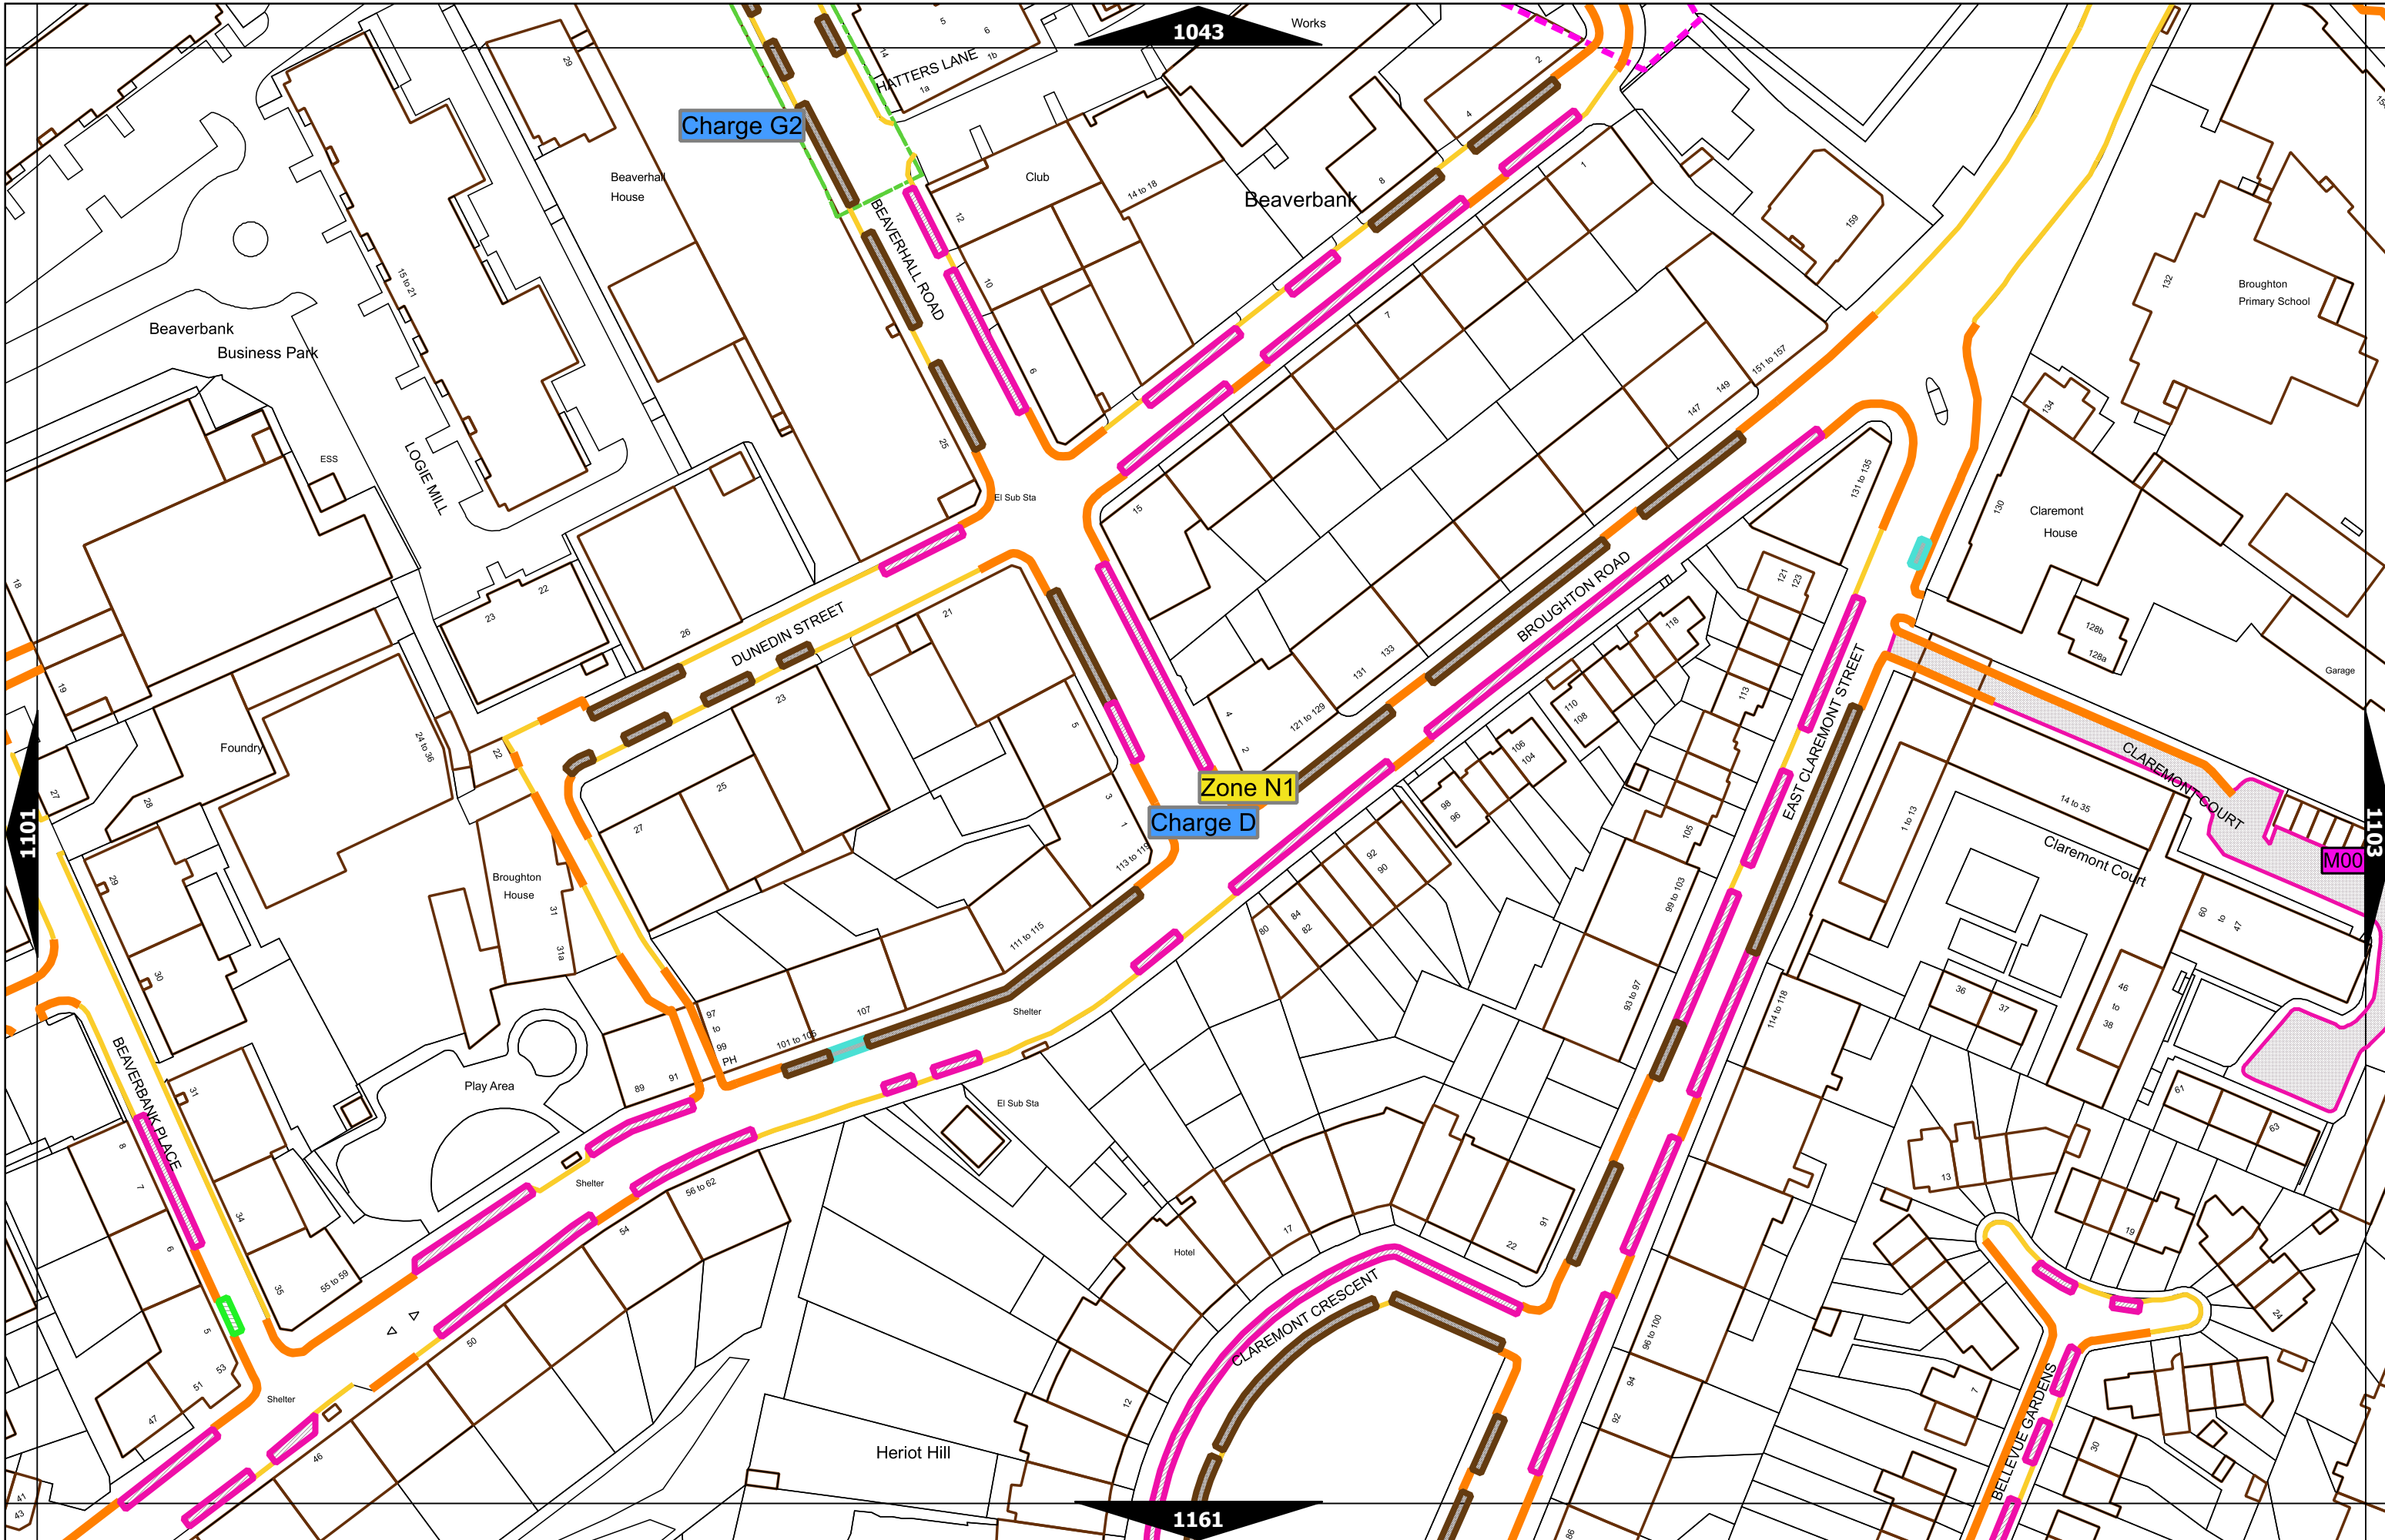

Scale at A3	1:1000
Effective Date	25-Sep-2023
Map Tile	1102
Revision	5
Status	CONFIRMED