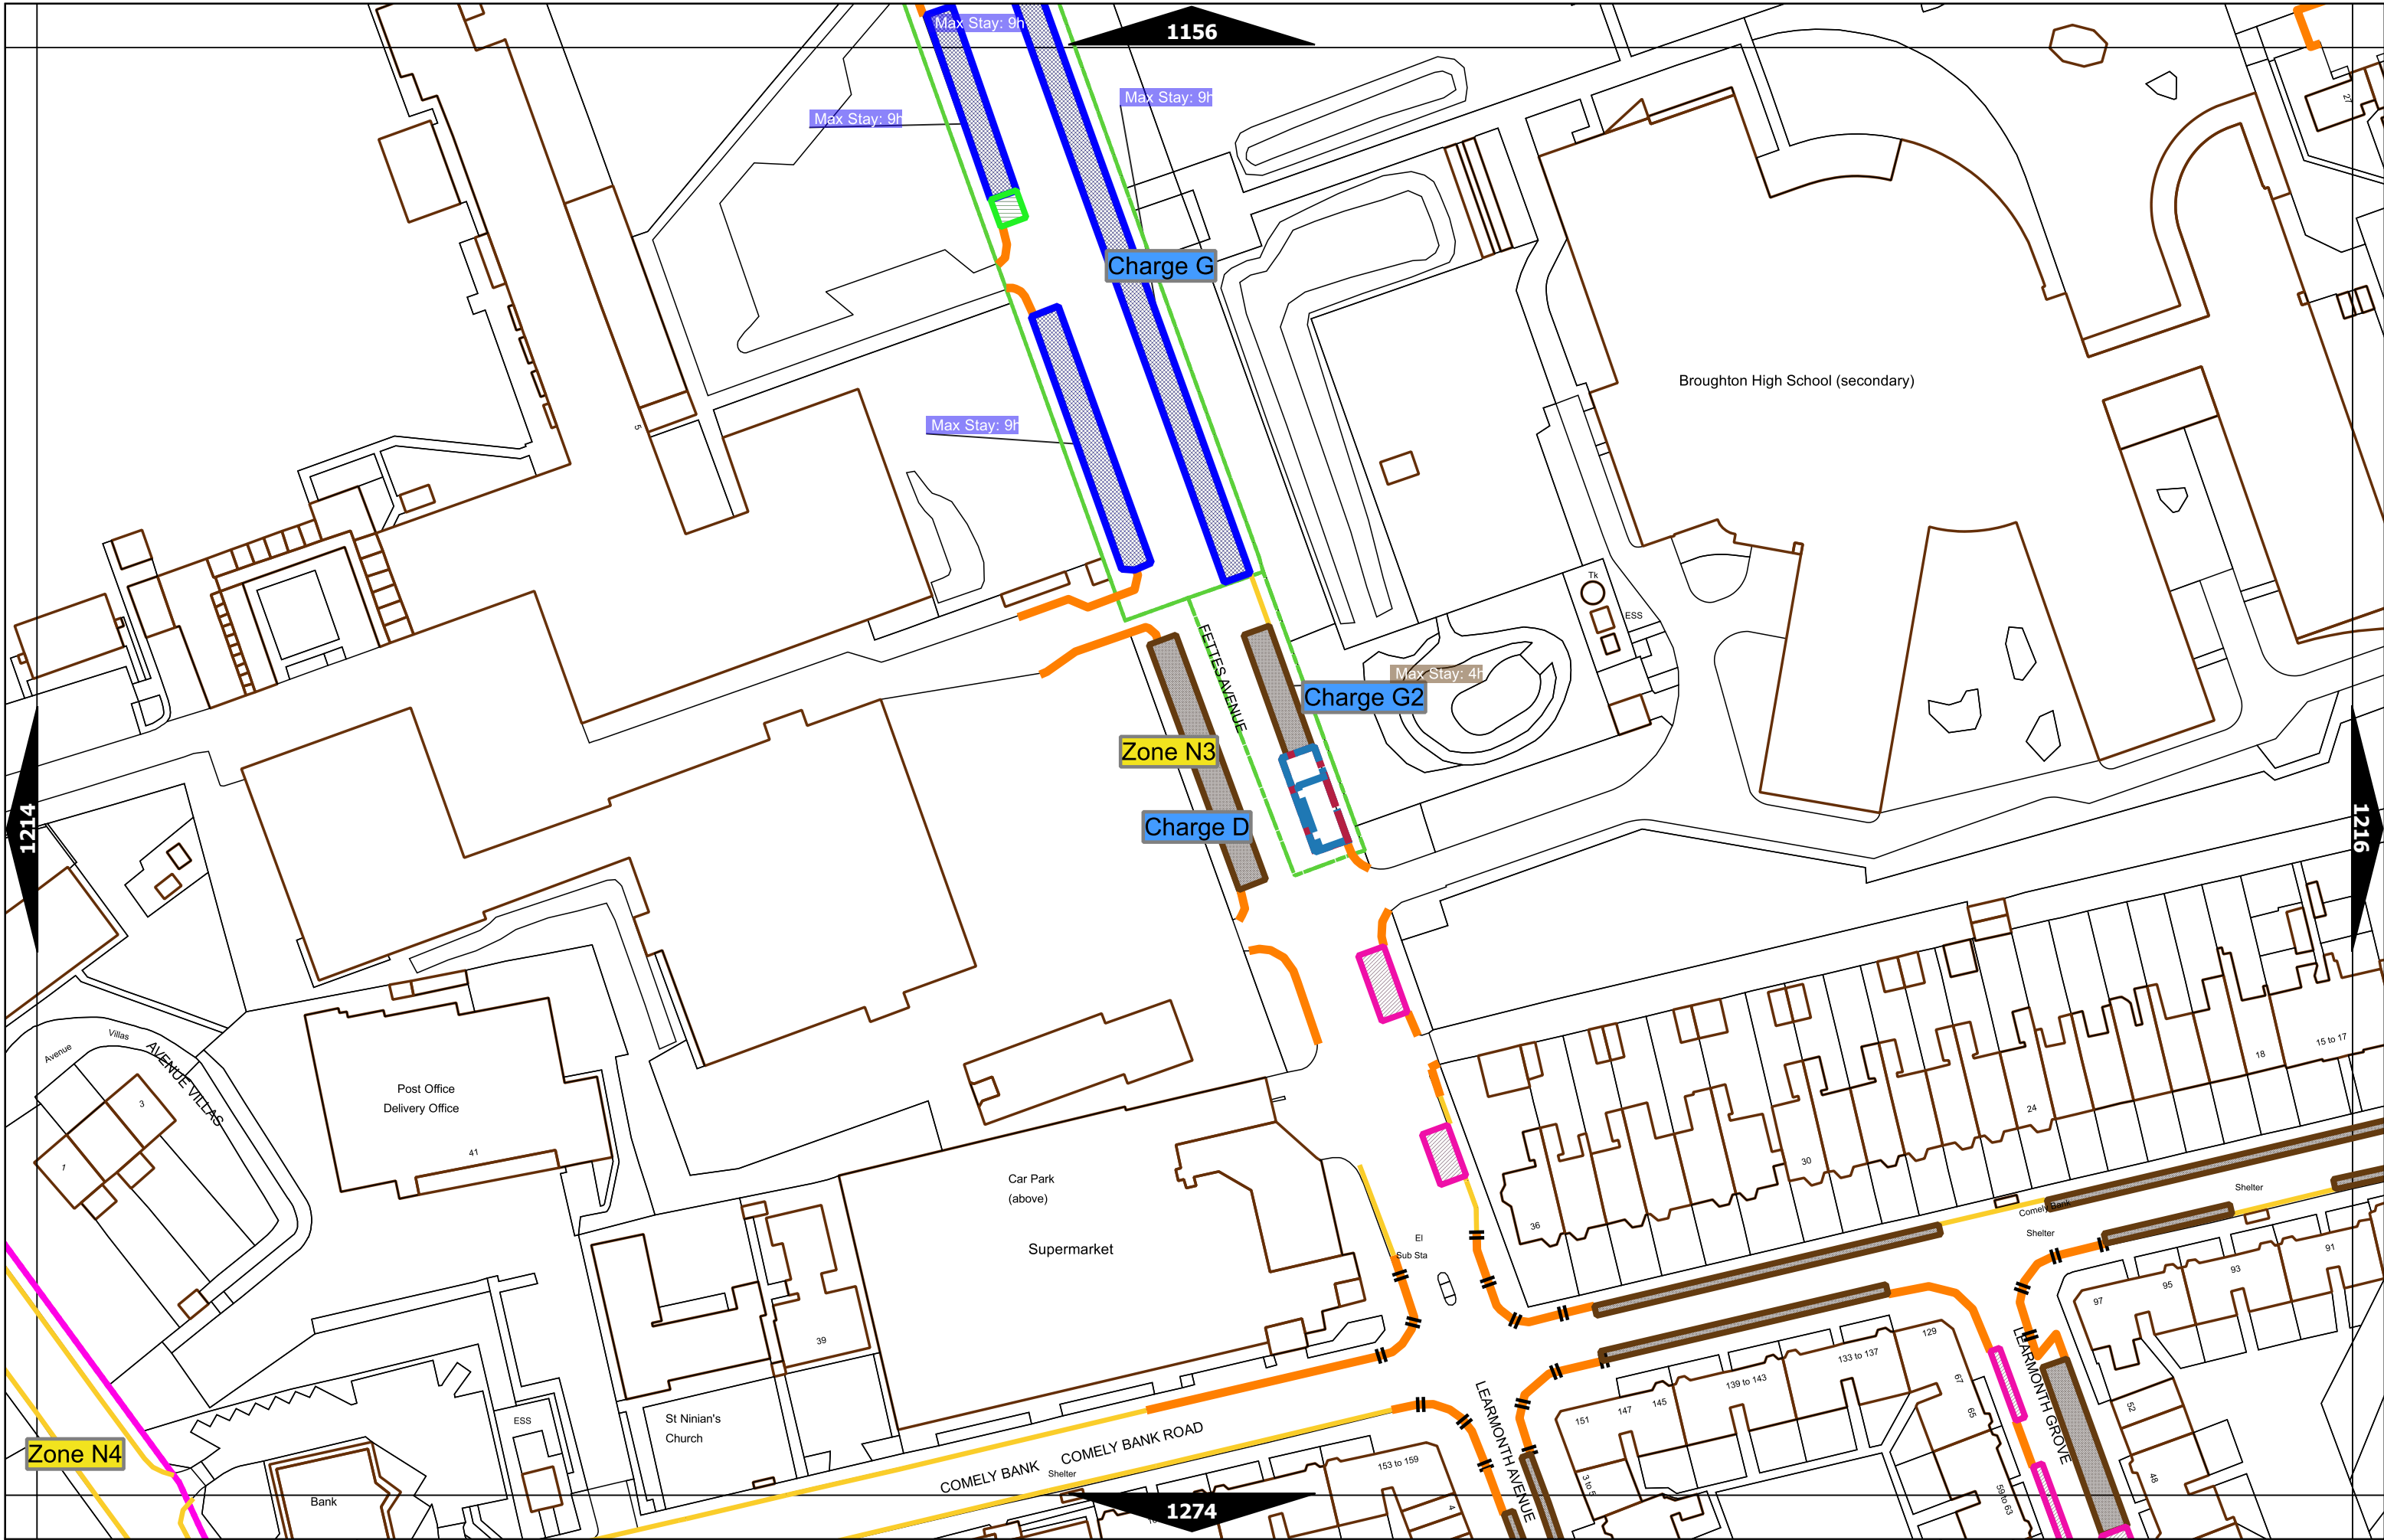

Scale at A3	1:1000
Effective Date	25-Sep-2023
Map Tile	1215
Revision	5
Status	CONFIRMED