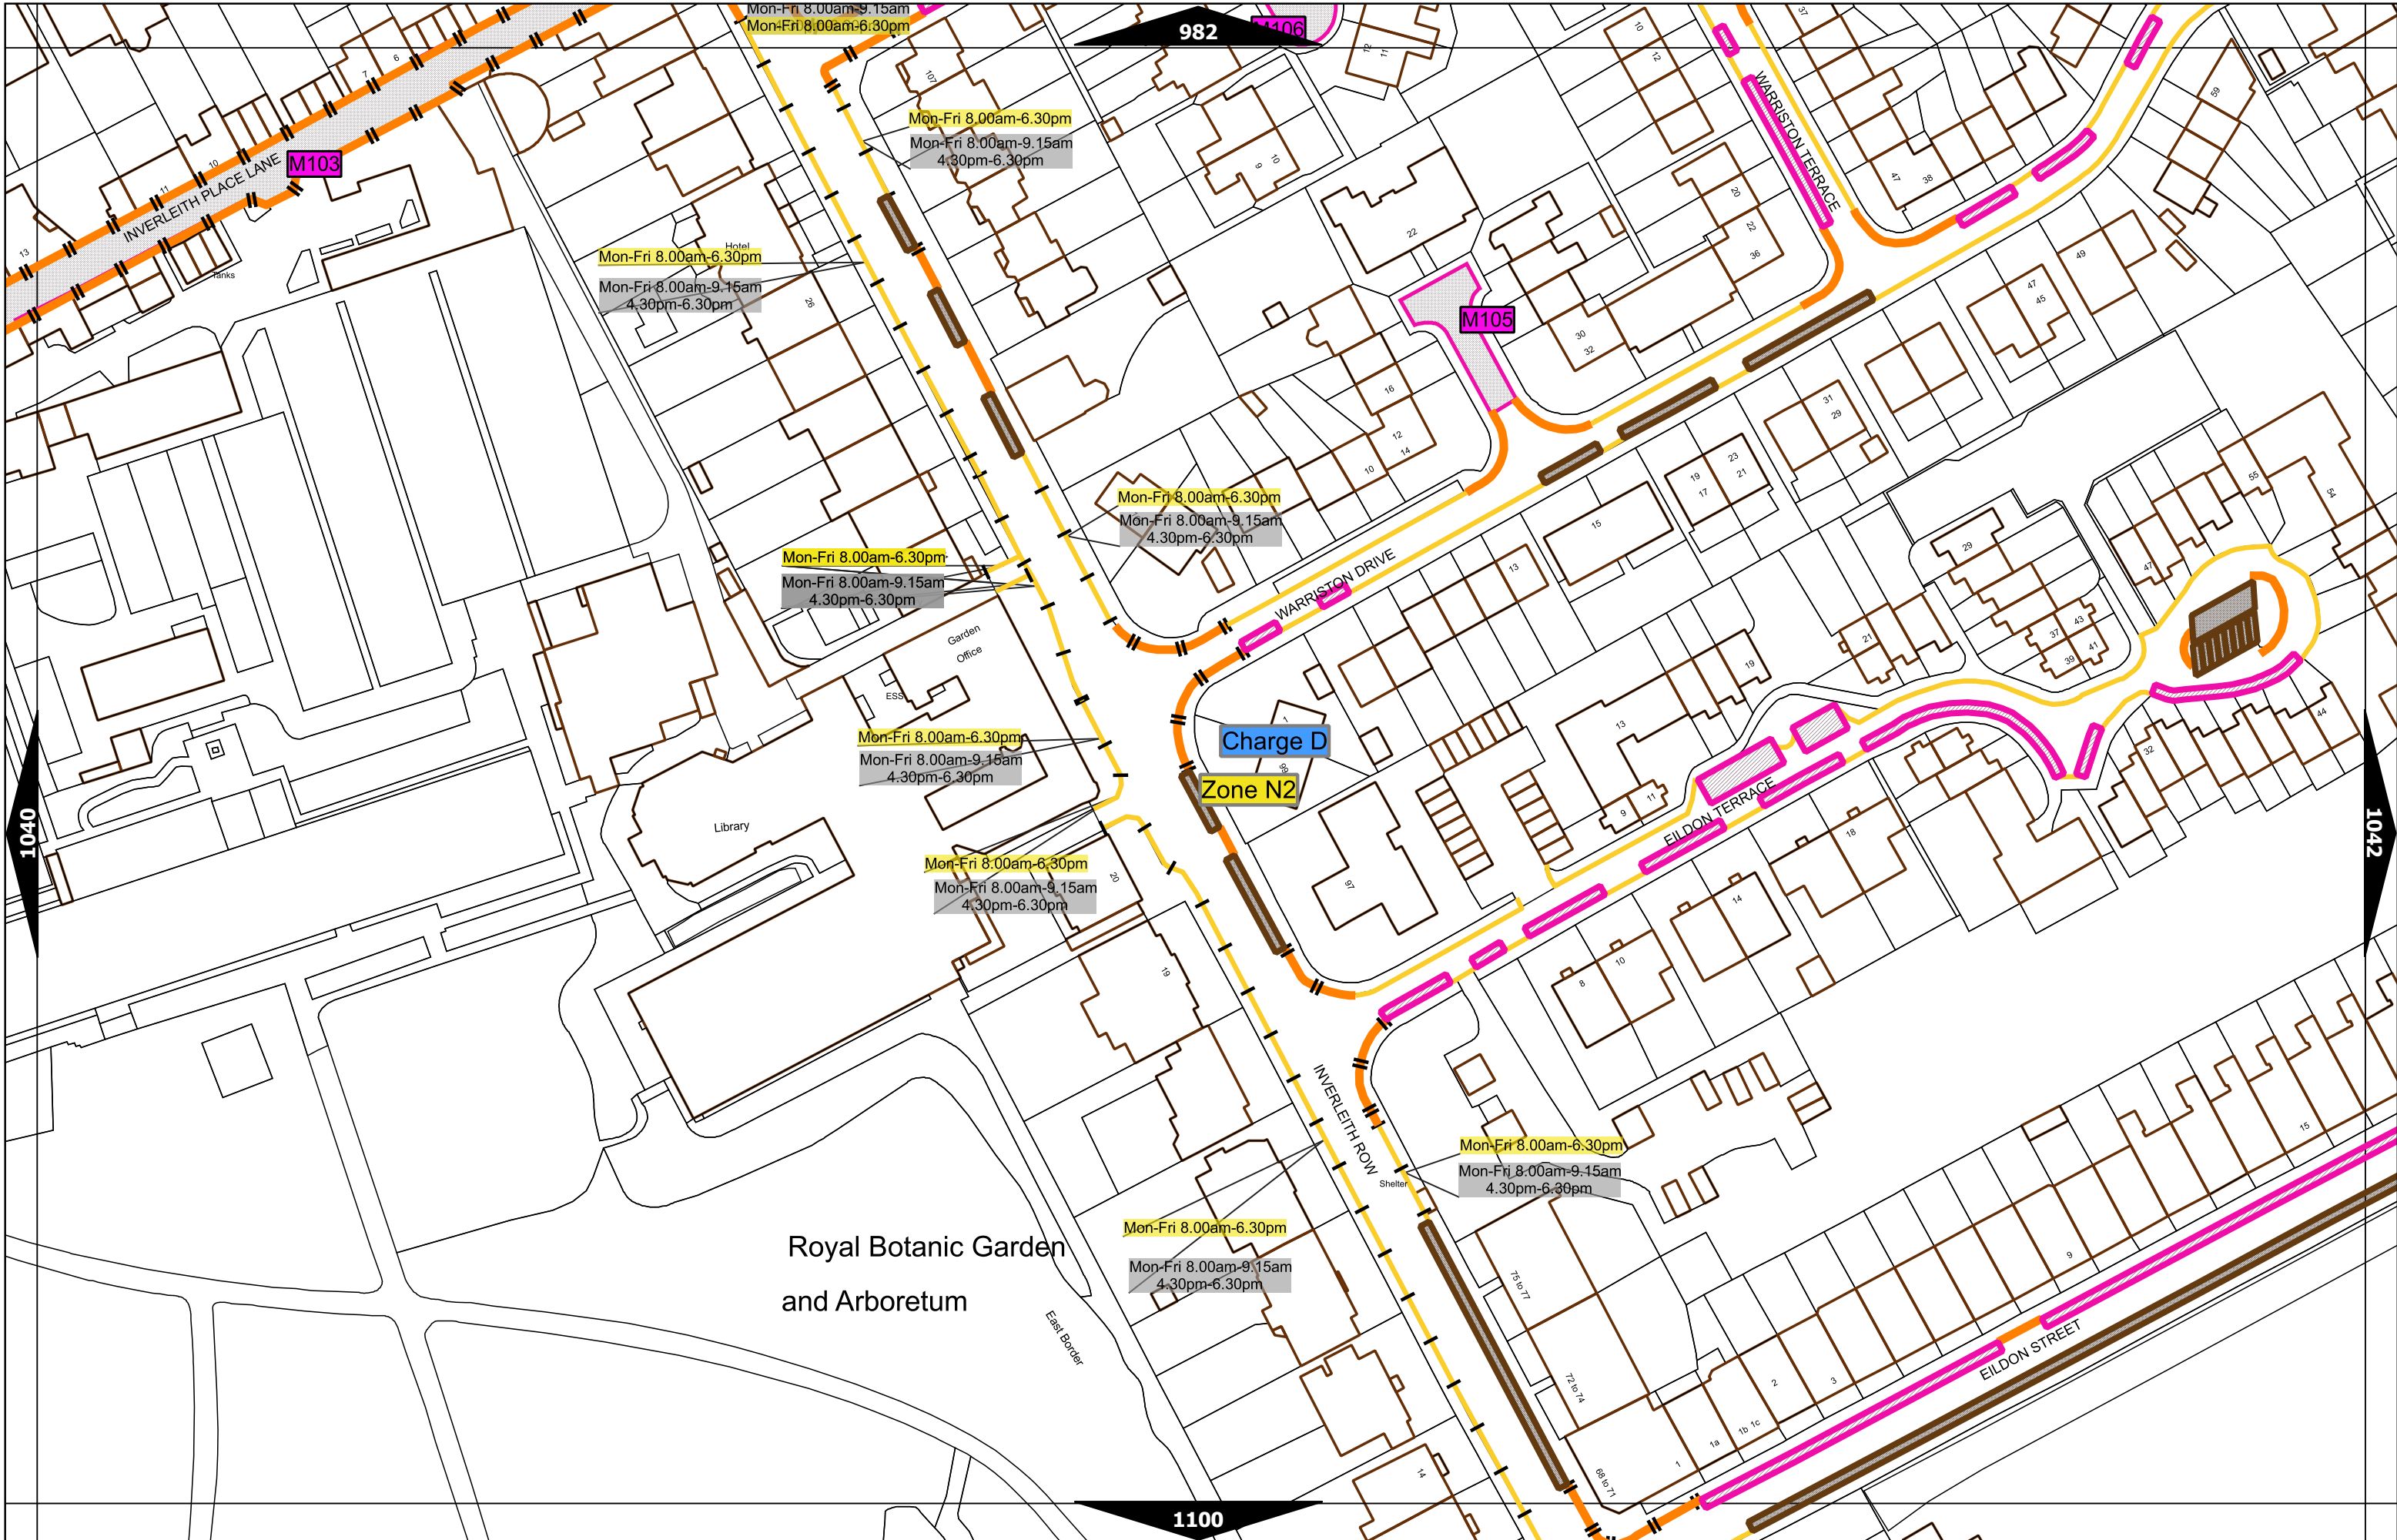

Scale at A3	1:1000
Effective Date	25-Sep-2023
Map Tile	1041
Revision	3
Status	CONFIRMED