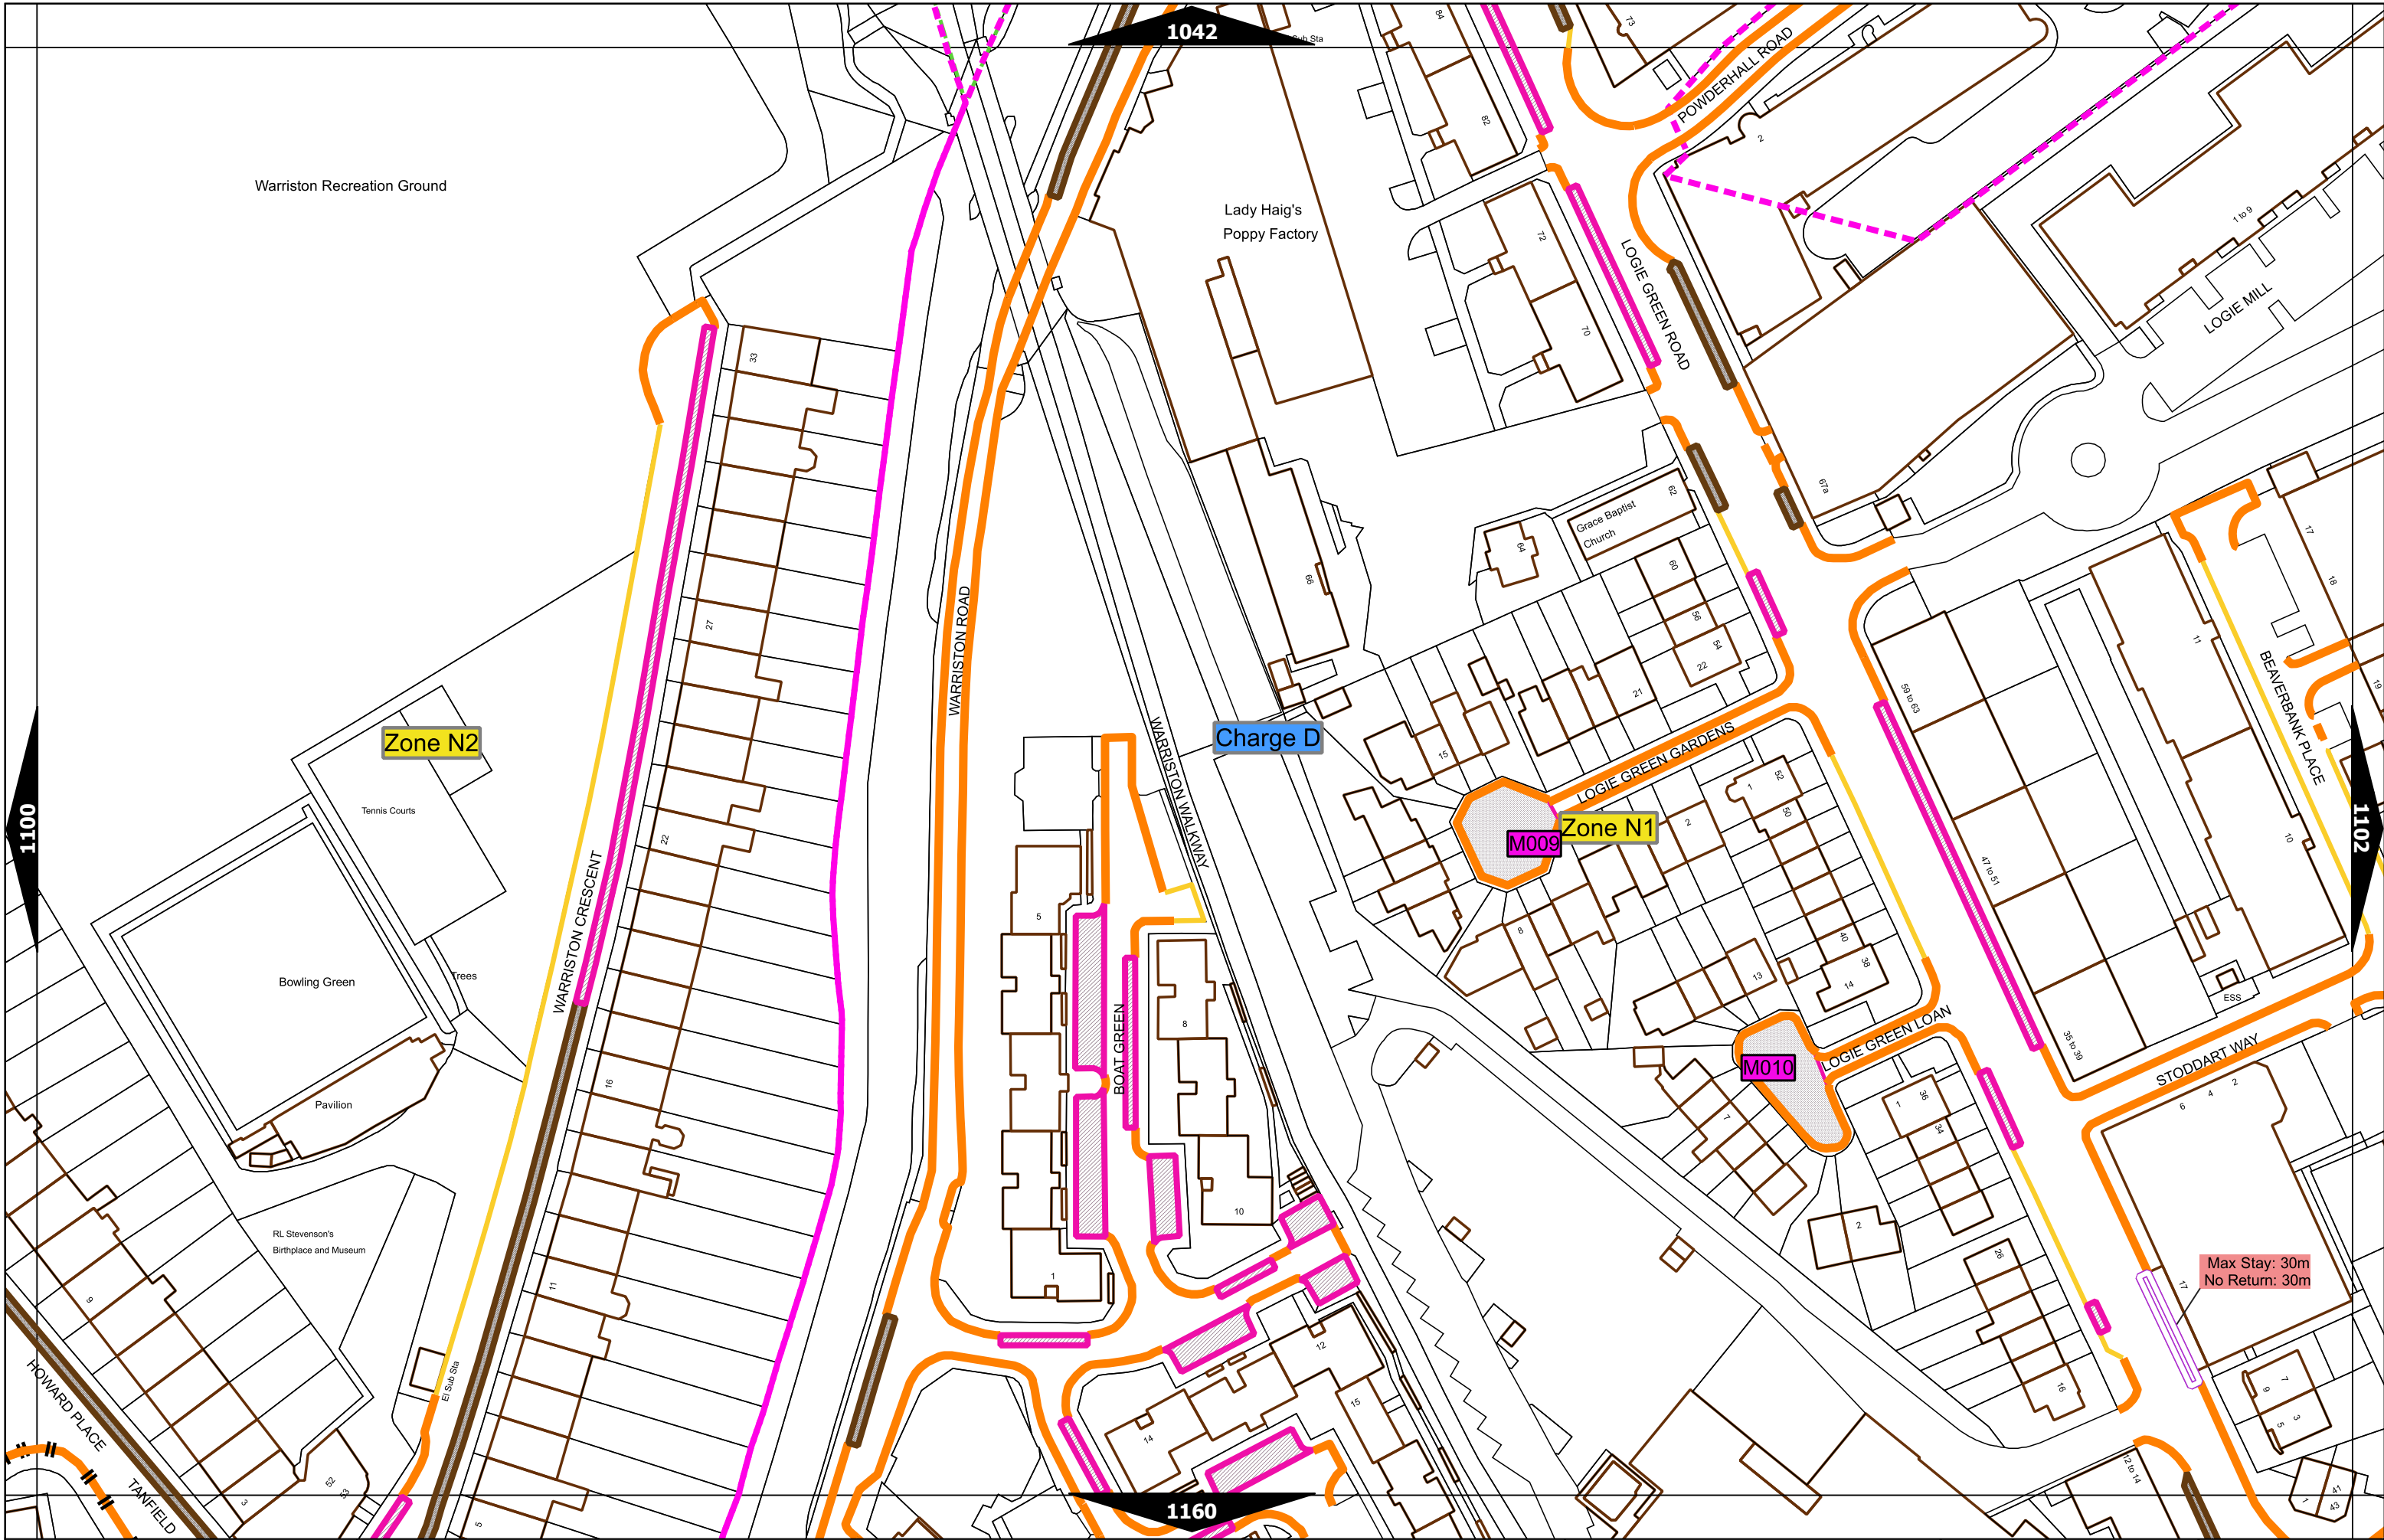

Scale at A3	1:1000
Effective Date	25-Sep-2023
Map Tile	923
Revision	4
Status	CONFIRMED

Scale at A3	1:1000
Effective Date	25-Sep-2023
Map Tile	1041
Revision	3
Status	CONFIRMED

Scale at A3	1:1000
Effective Date	25-Sep-2023
Map Tile	1042
Revision	5
Status	CONFIRMED

This area is covered by a separate text-based traffic order

Max Stay: 30m
No Return: 30m

This area is covered by a separate text-based traffic order

Charge D

Zone N1

Mon-Fri 8.00am-5.30pm

Charge G2

Scale at A3	1:1000
Effective Date	25-Sep-2023
Map Tile	1222
Revision	8
Status	CONFIRMED