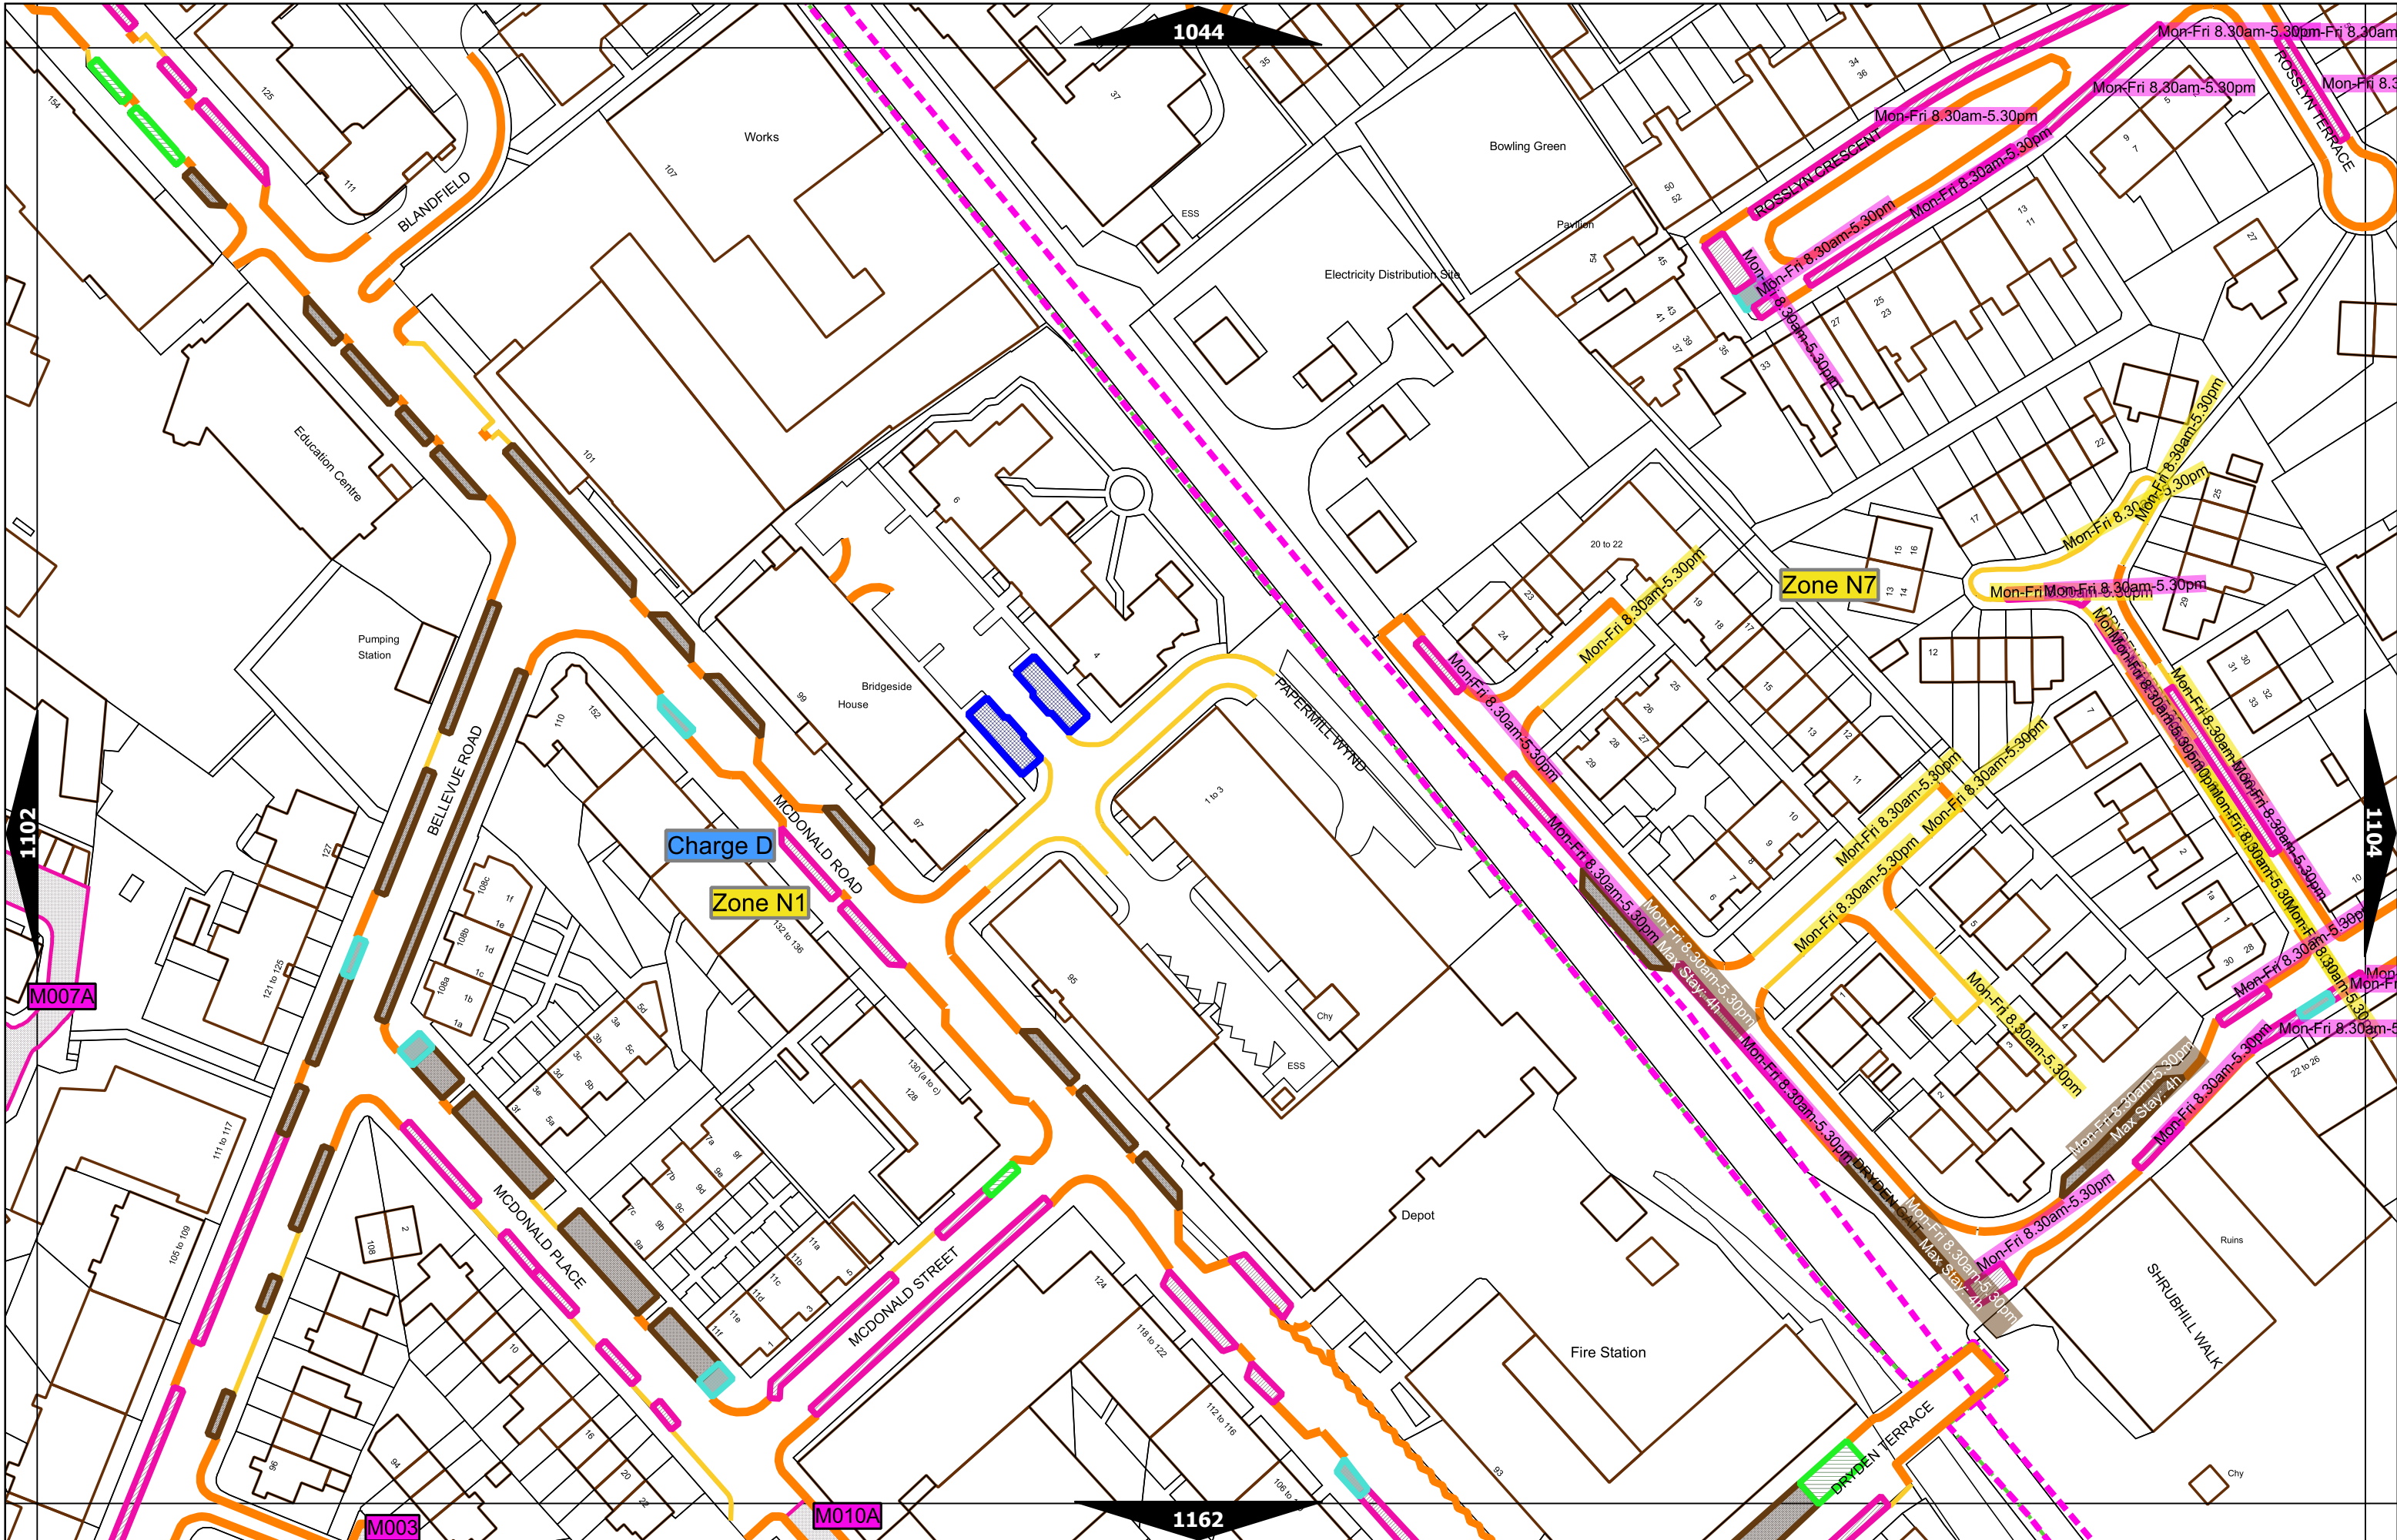

Scale at A3	1:1000
Effective Date	25-Sep-2023
Map Tile	1103
Revision	7
Status	CONFIRMED