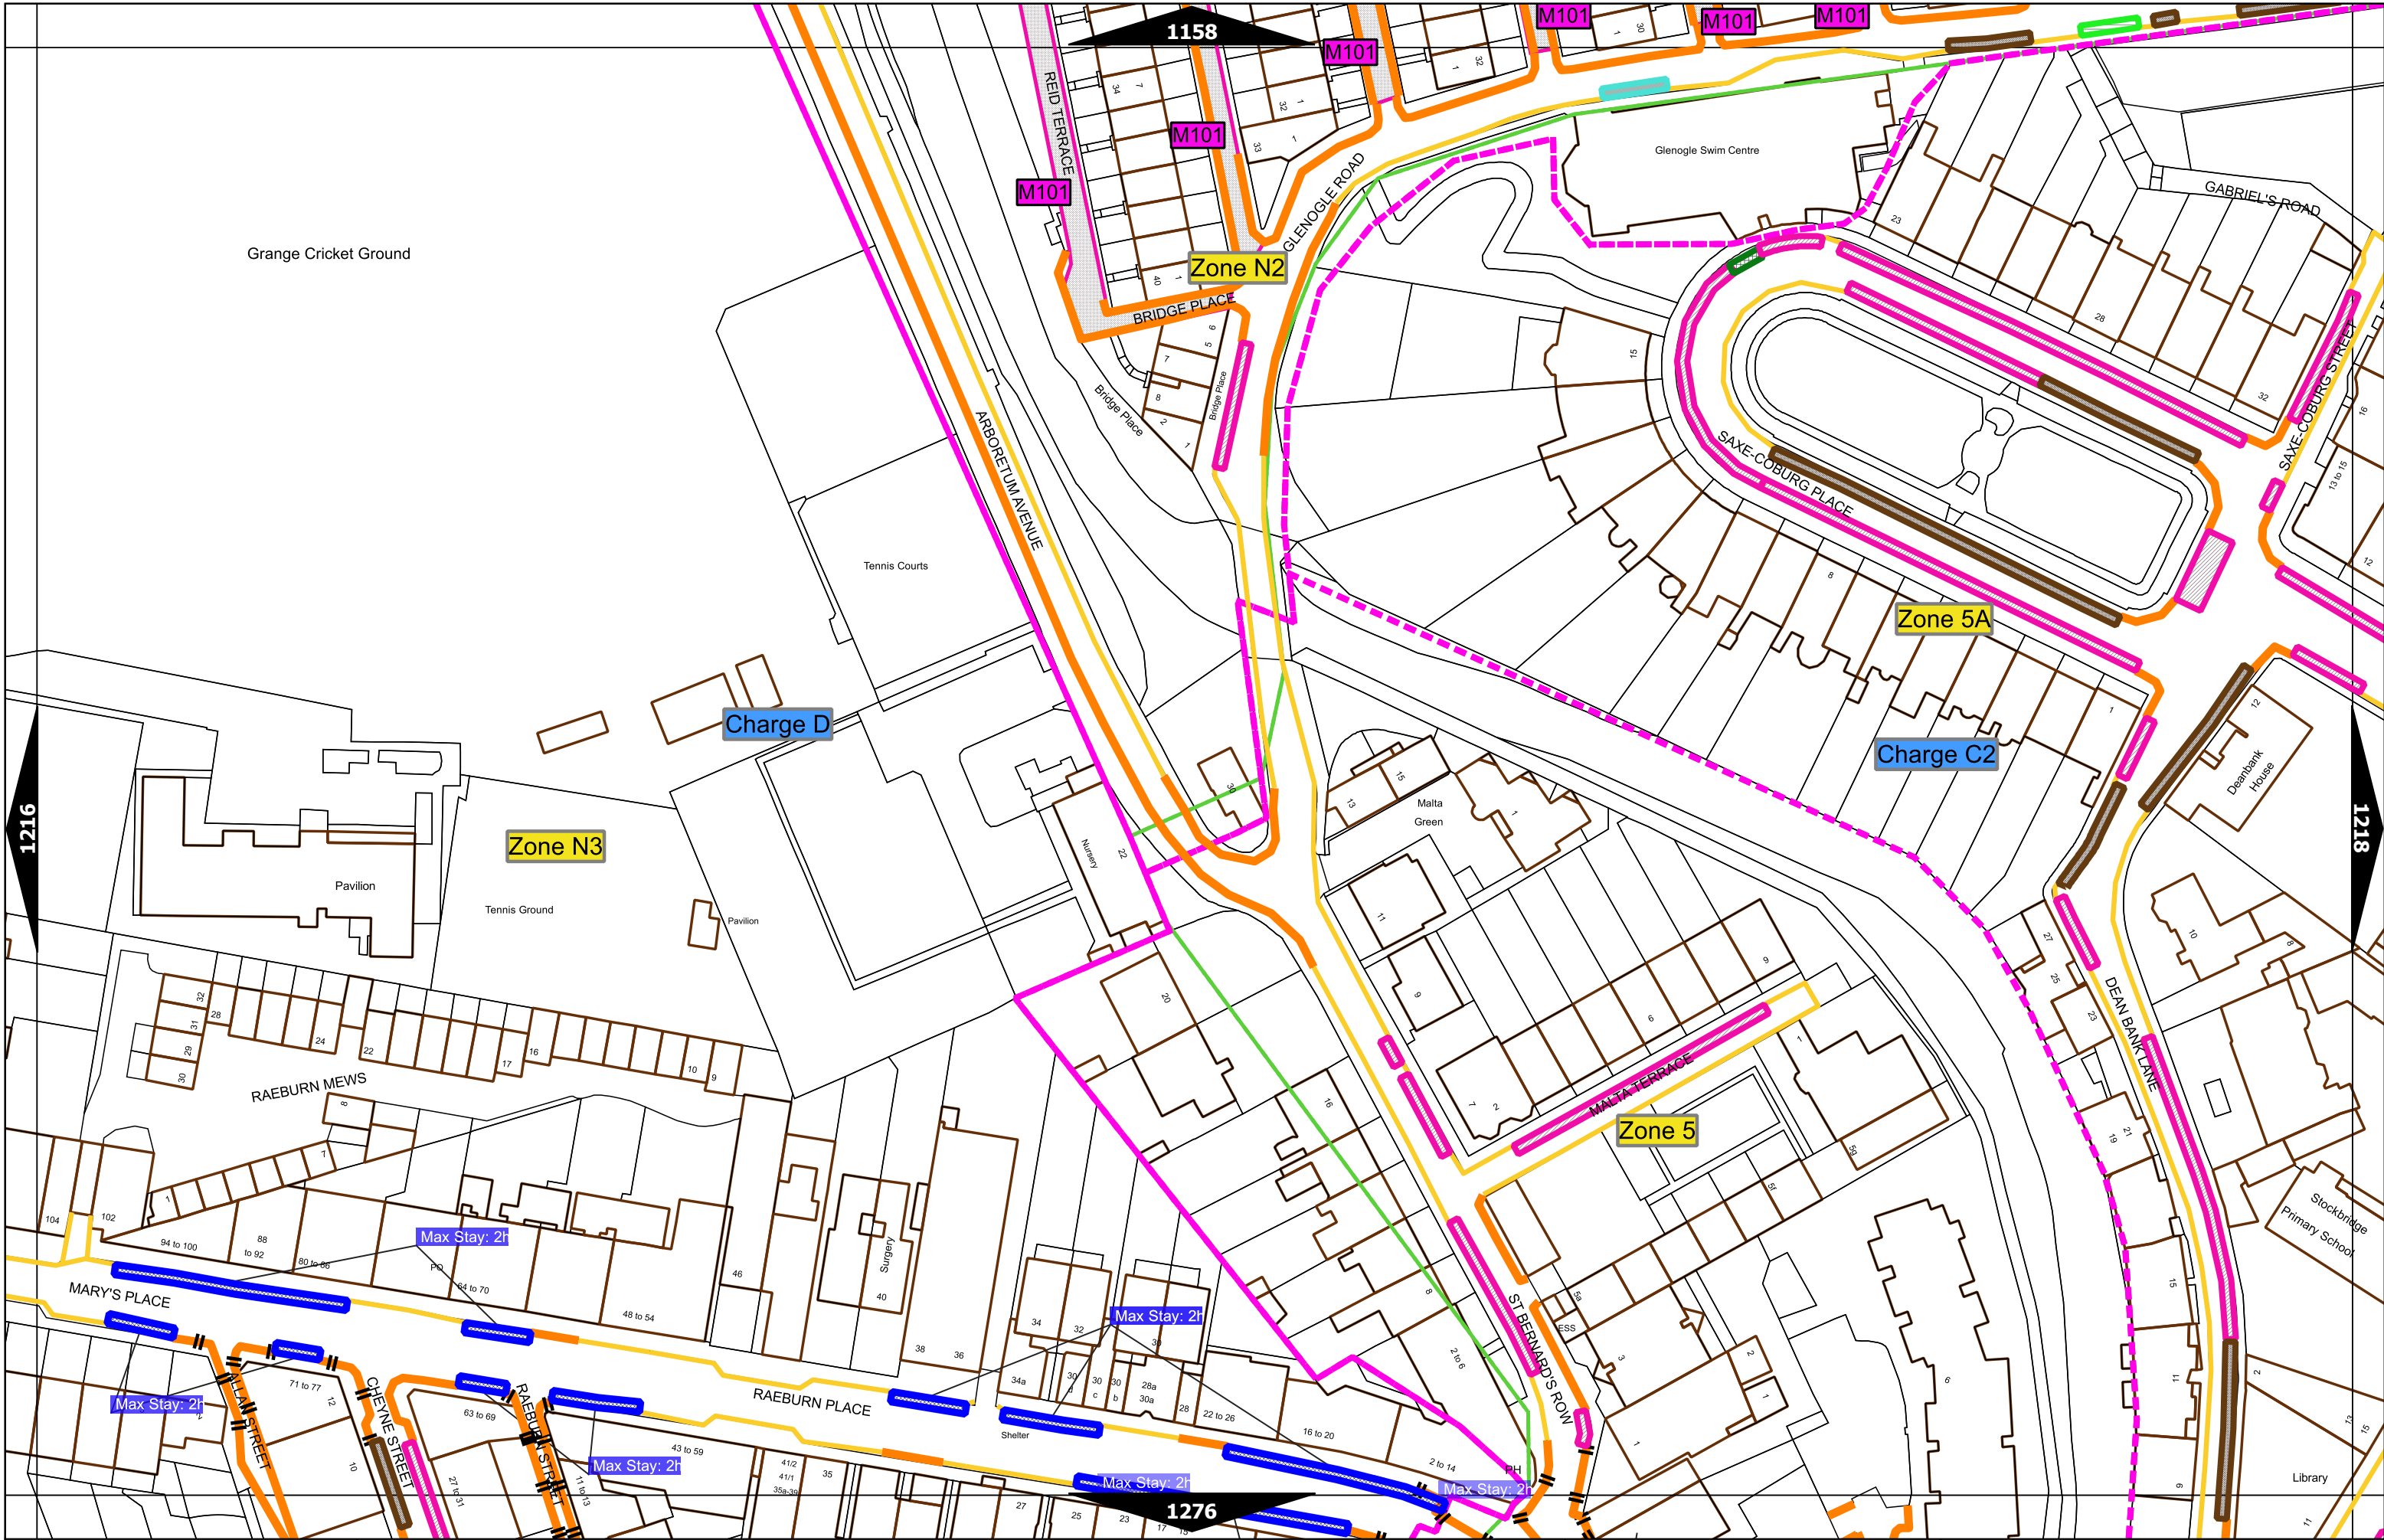

Scale at A3	1:1000
Effective Date	25-Sep-2023
Map Tile	1217
Revision	5
Status	CONFIRMED