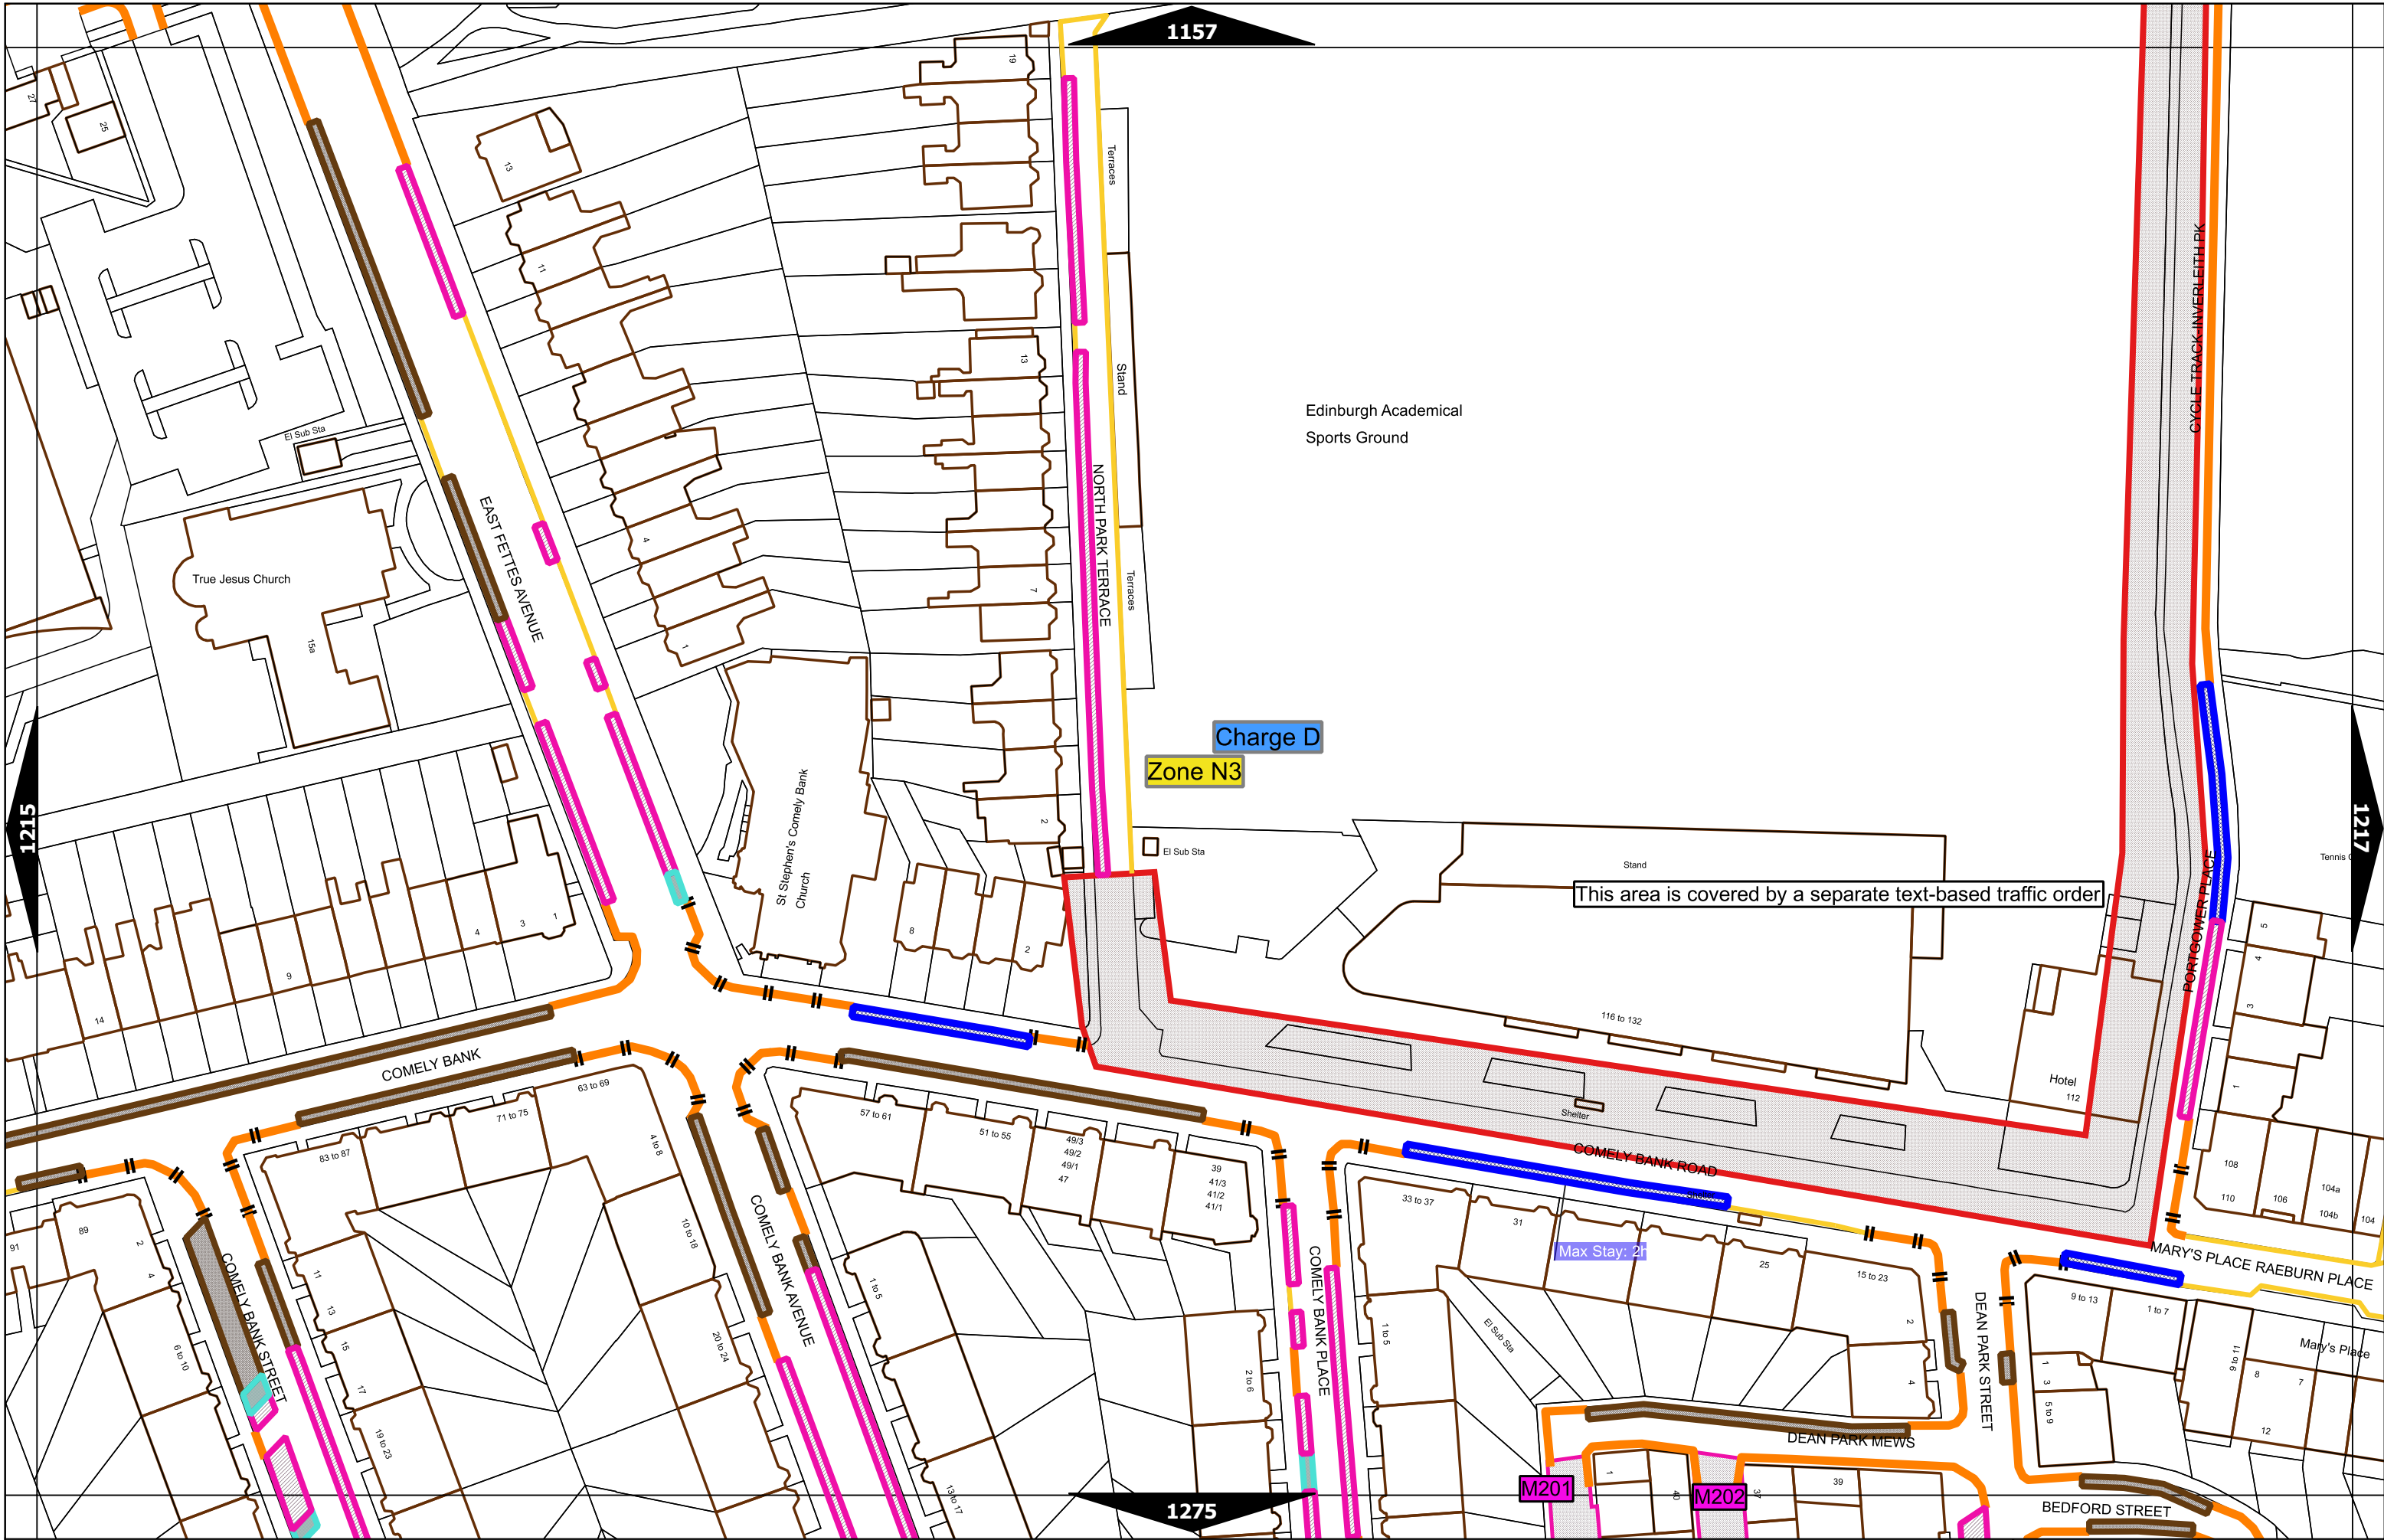

Scale at A3	1:1000
Effective Date	25-Sep-2023
Map Tile	1216
Revision	5
Status	CONFIRMED