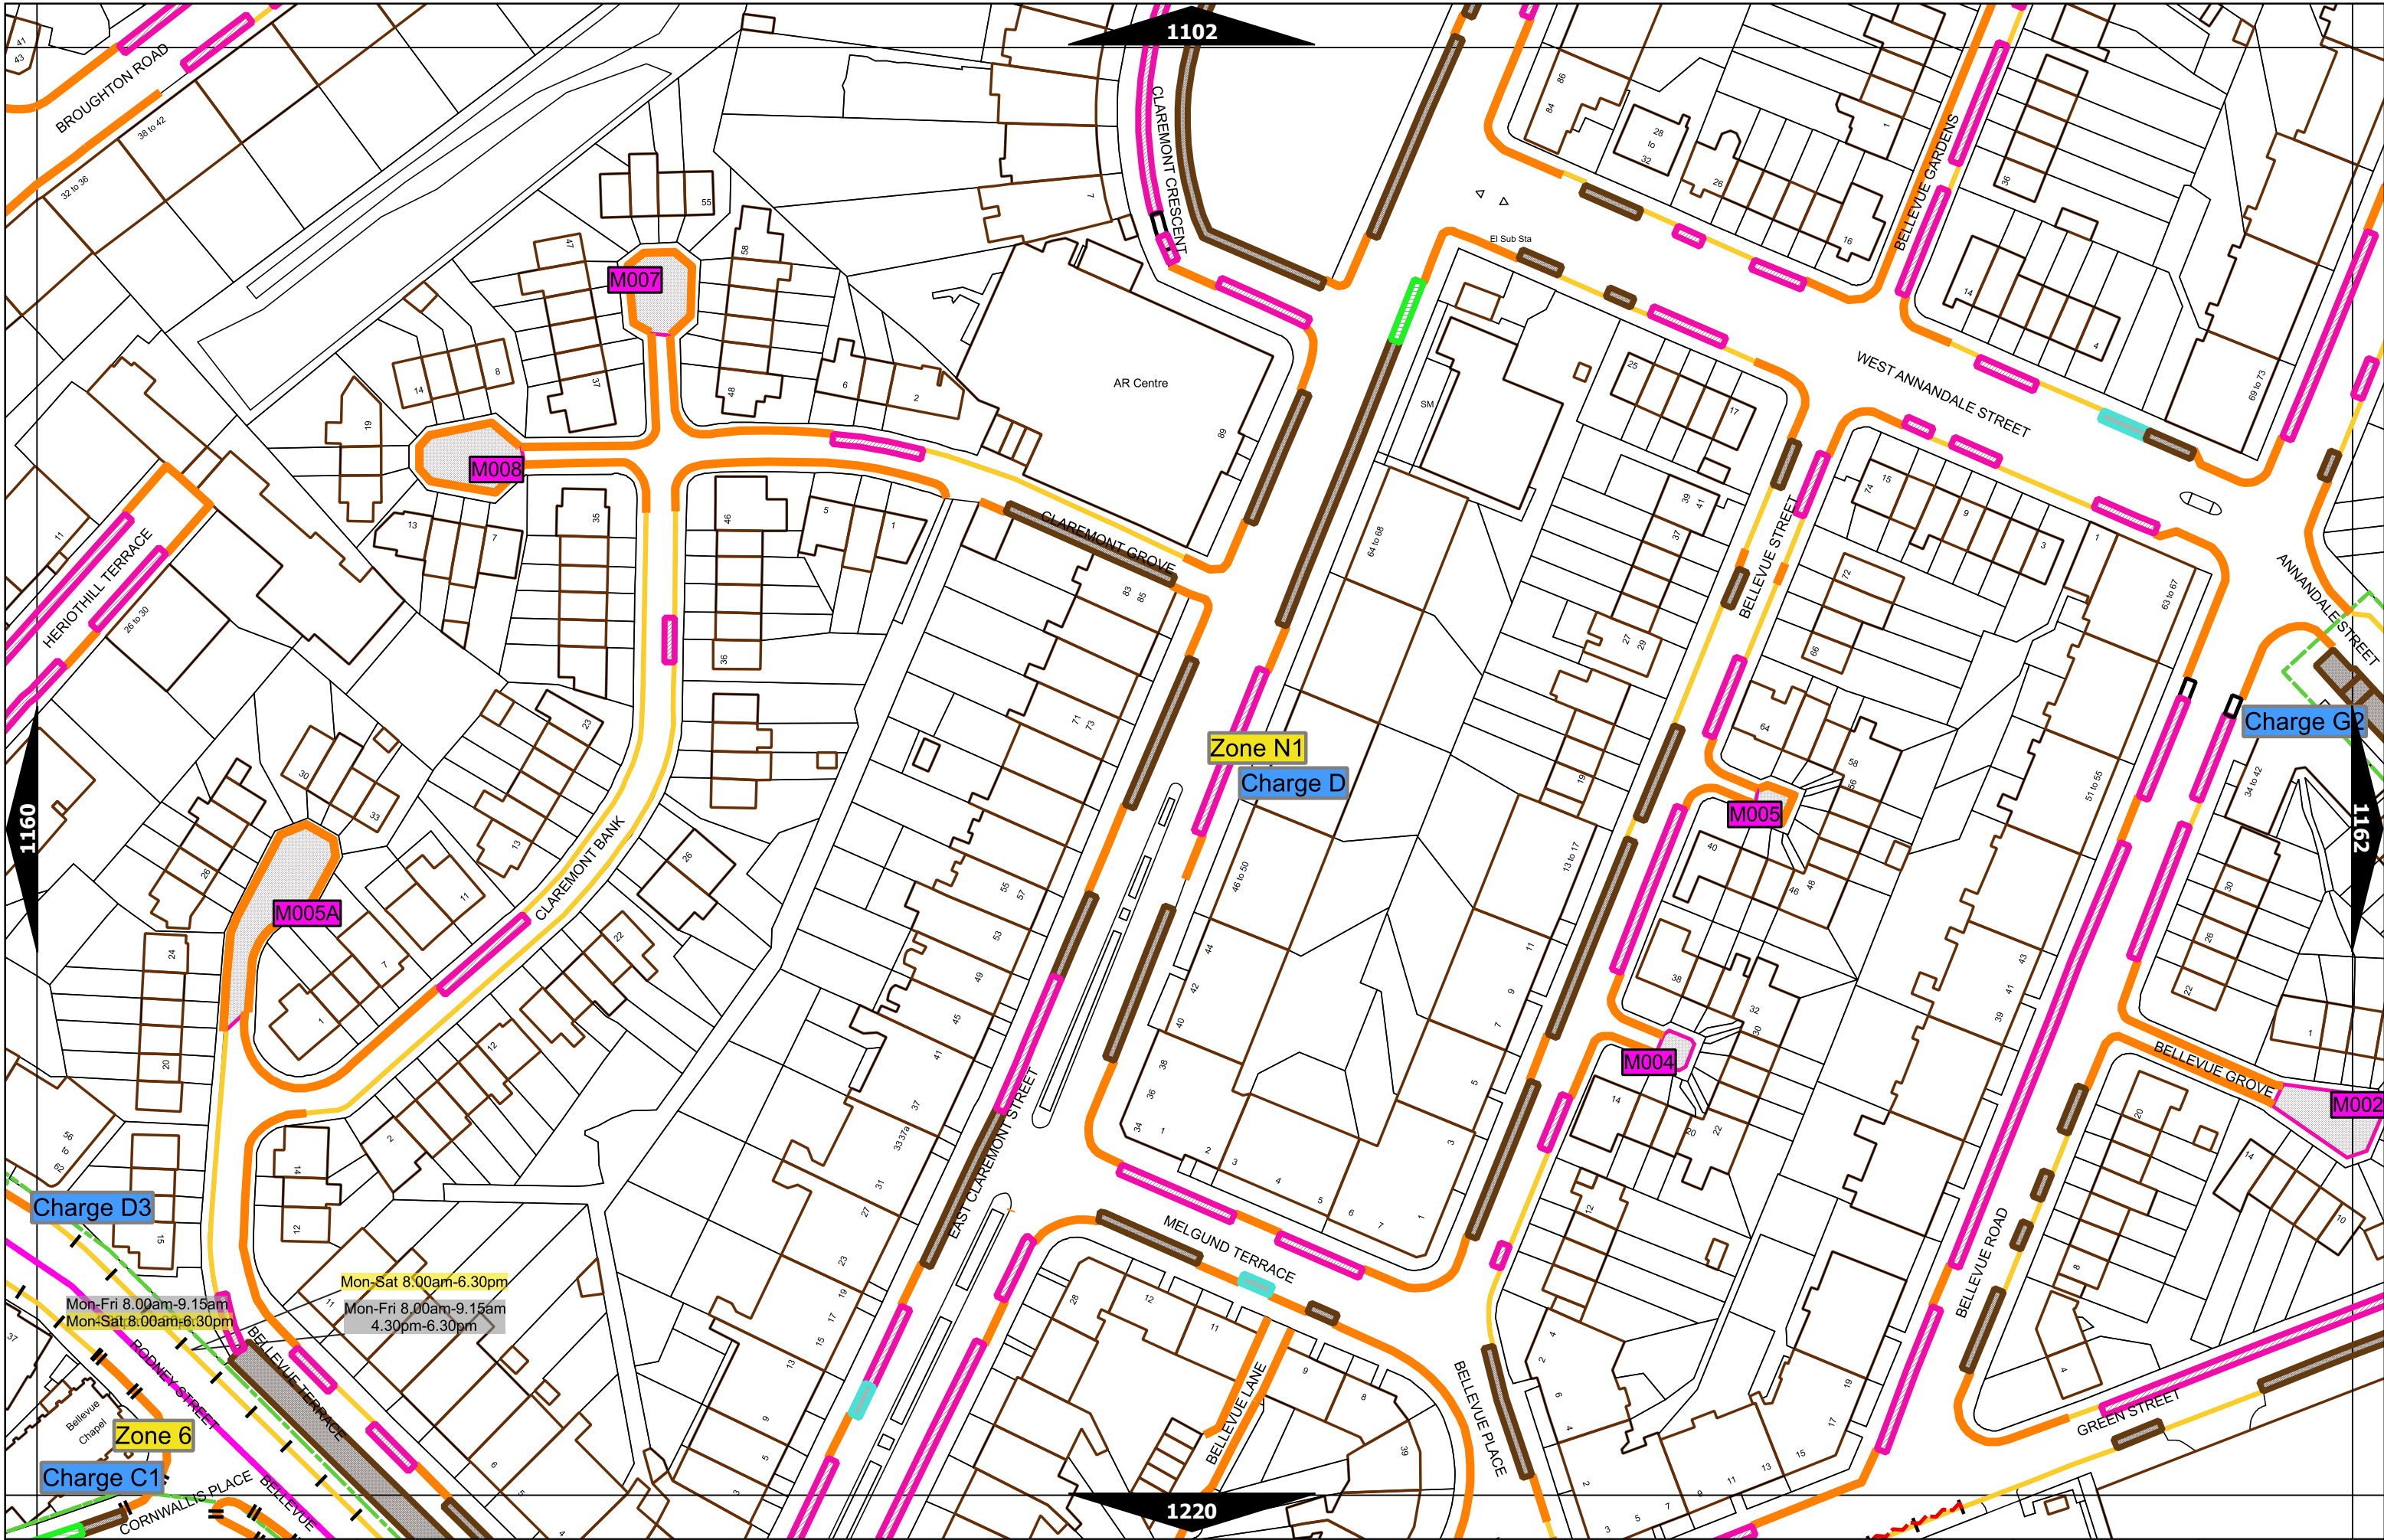

Note: This table indicated the typical maximum stay periods and any differences are labelled on the map tiles.

Mon-Fri 8.00am-6.00pm
 Mon-Fri 8.00am-9.15am 4.30pm-6.00pm

Mon-Fri 8.00am-6.00pm
 Mon-Fri 8.00am-9.15am 4.30pm-6.00pm

Scale at A3	1:1000
Effective Date	25-Sep-2023
Map Tile	1101
Revision	5
Status	CONFIRMED

Scale at A3	1:1000
Effective Date	25-Sep-2023
Map Tile	1102
Revision	5
Status	CONFIRMED

Scale at A3	1:1000
Effective Date	25-Sep-2023
Map Tile	1103
Revision	7
Status	CONFIRMED

This area is covered by a separate text-based traffic order

Max Stay: 30m
No Return: 30m

This area is covered by a separate text-based traffic order

Charge D

Zone N1

Mon-Fri 8.00am-5.30pm

Charge G2

Scale at A3	1:1000
Effective Date	25-Sep-2023
Map Tile	1222
Revision	8
Status	CONFIRMED