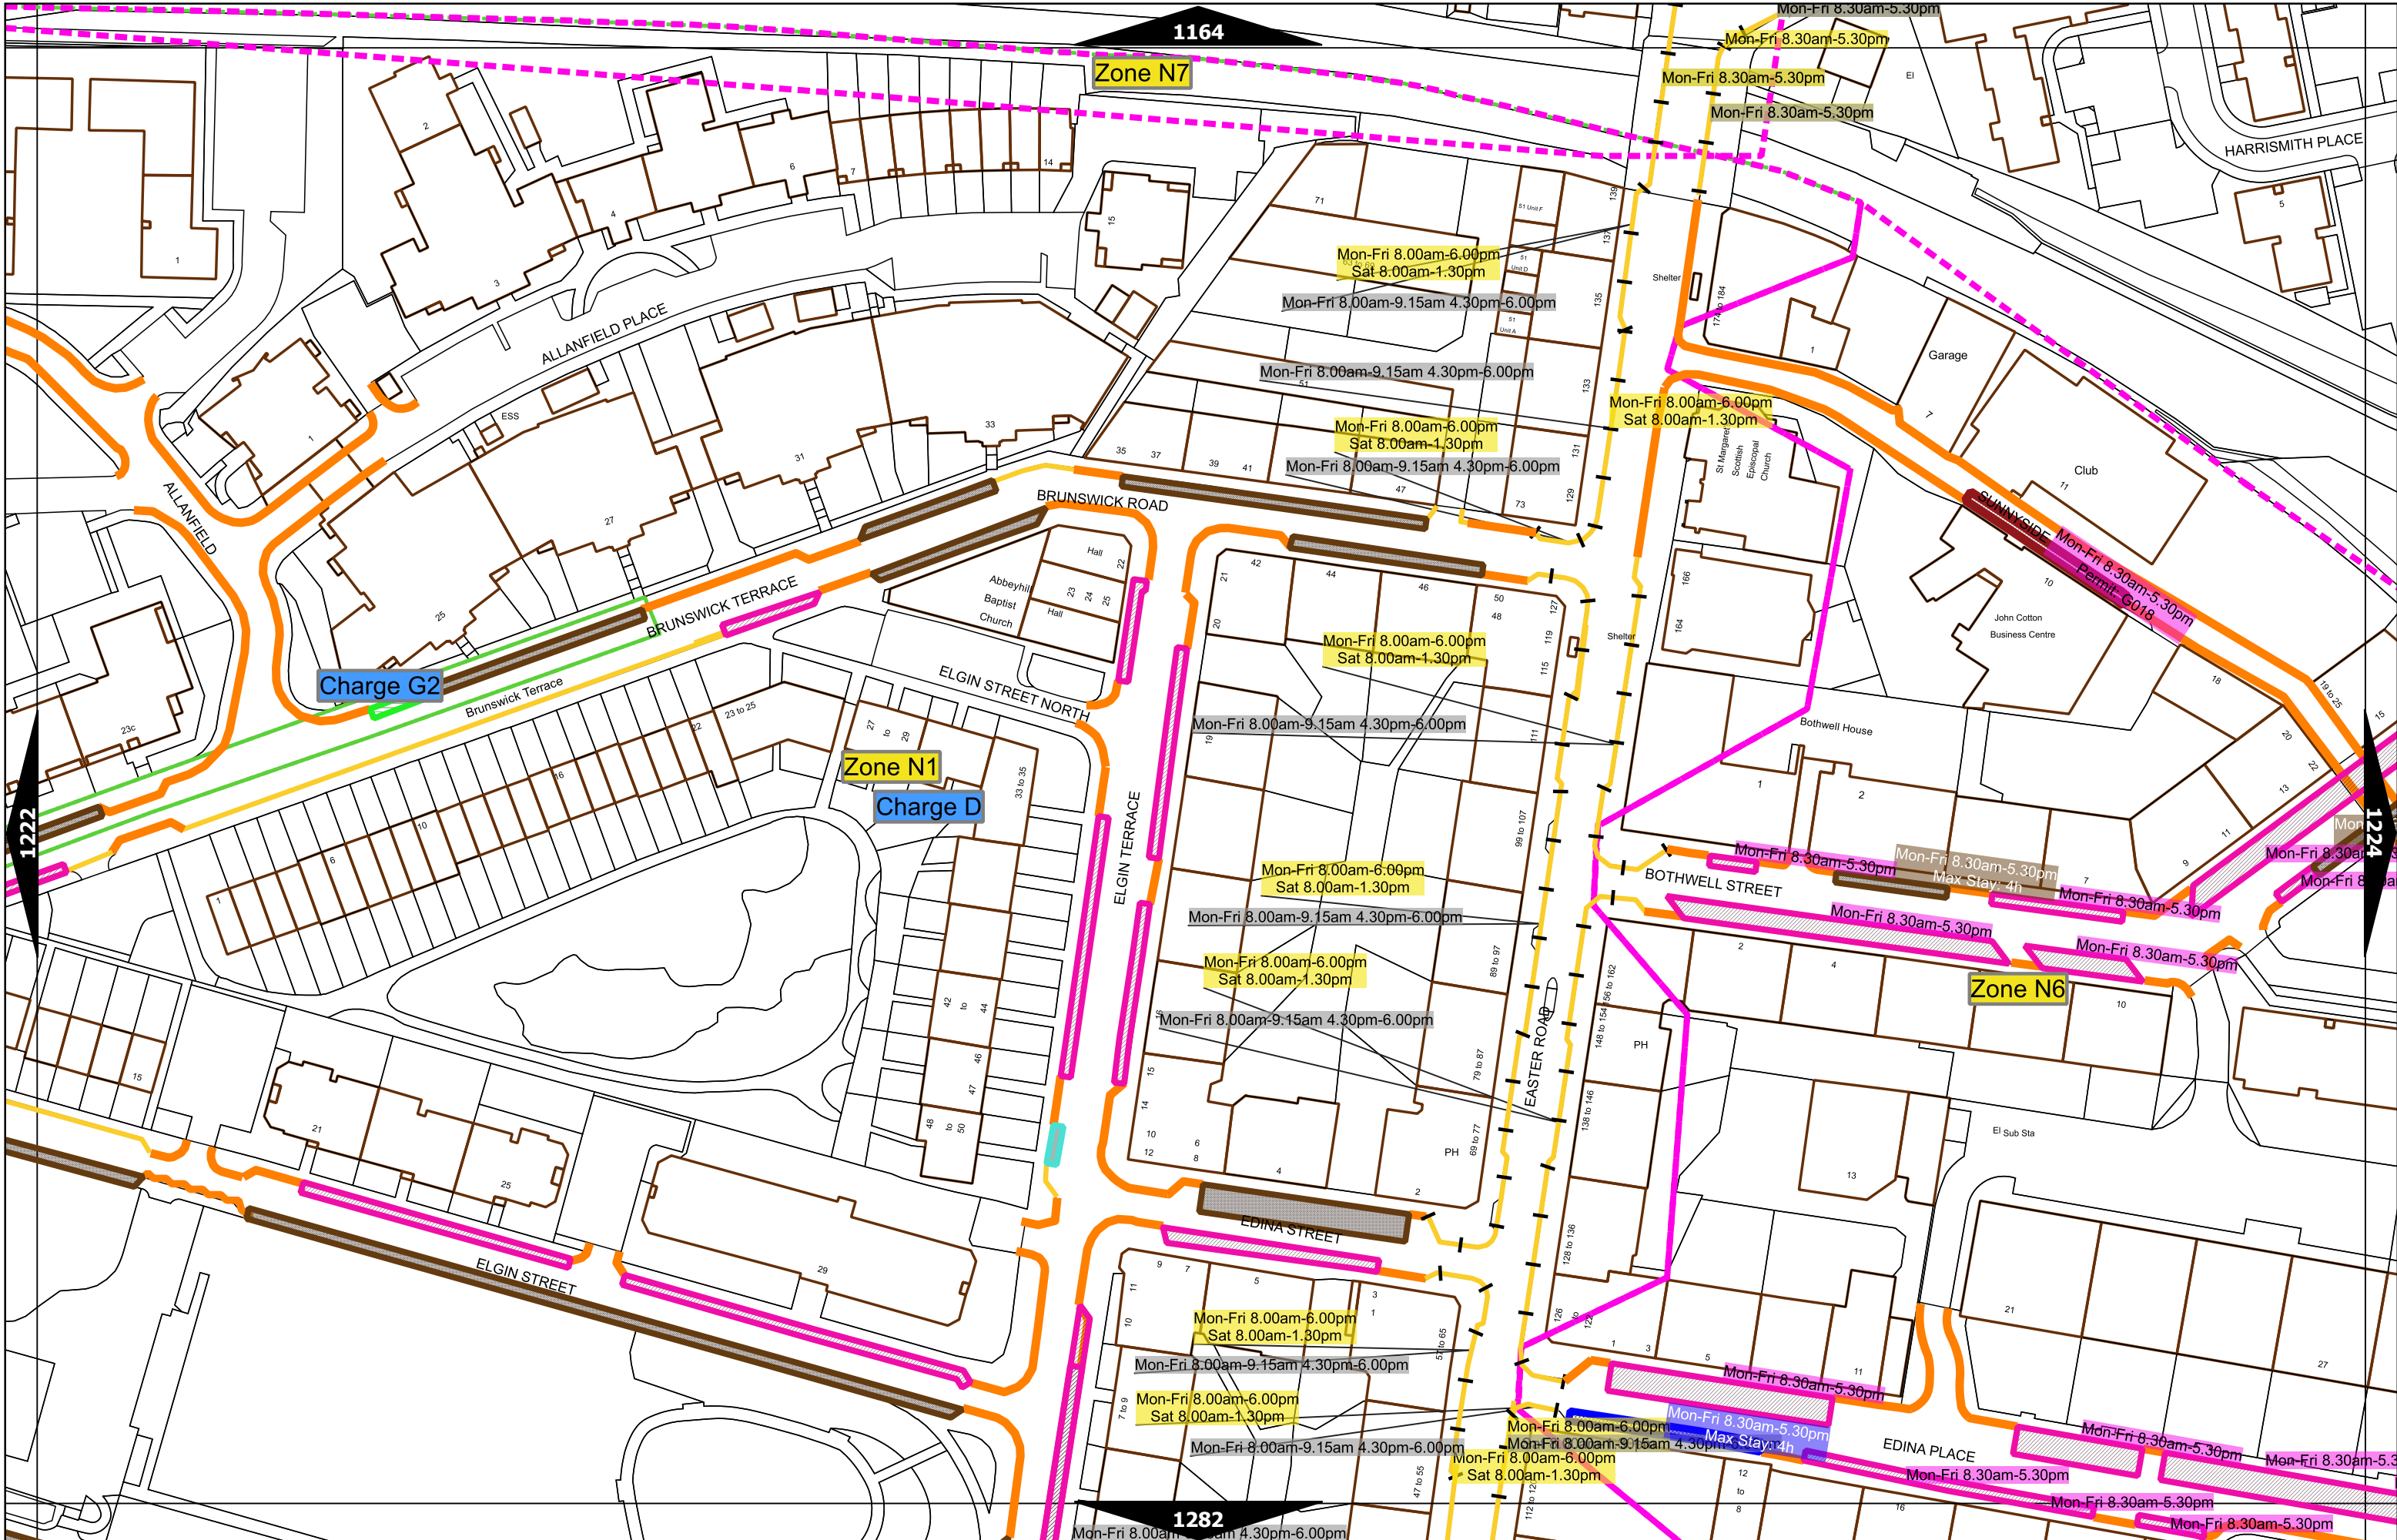

This area is covered by a separate text-based traffic order

Max Stay: 30m
No Return: 30m

This area is covered by a separate text-based traffic order

Charge D

Zone N1

Mon-Fri 8.00am-5.30pm

Charge G2

Scale at A3	1:1000
Effective Date	25-Sep-2023
Map Tile	1222
Revision	8
Status	CONFIRMED