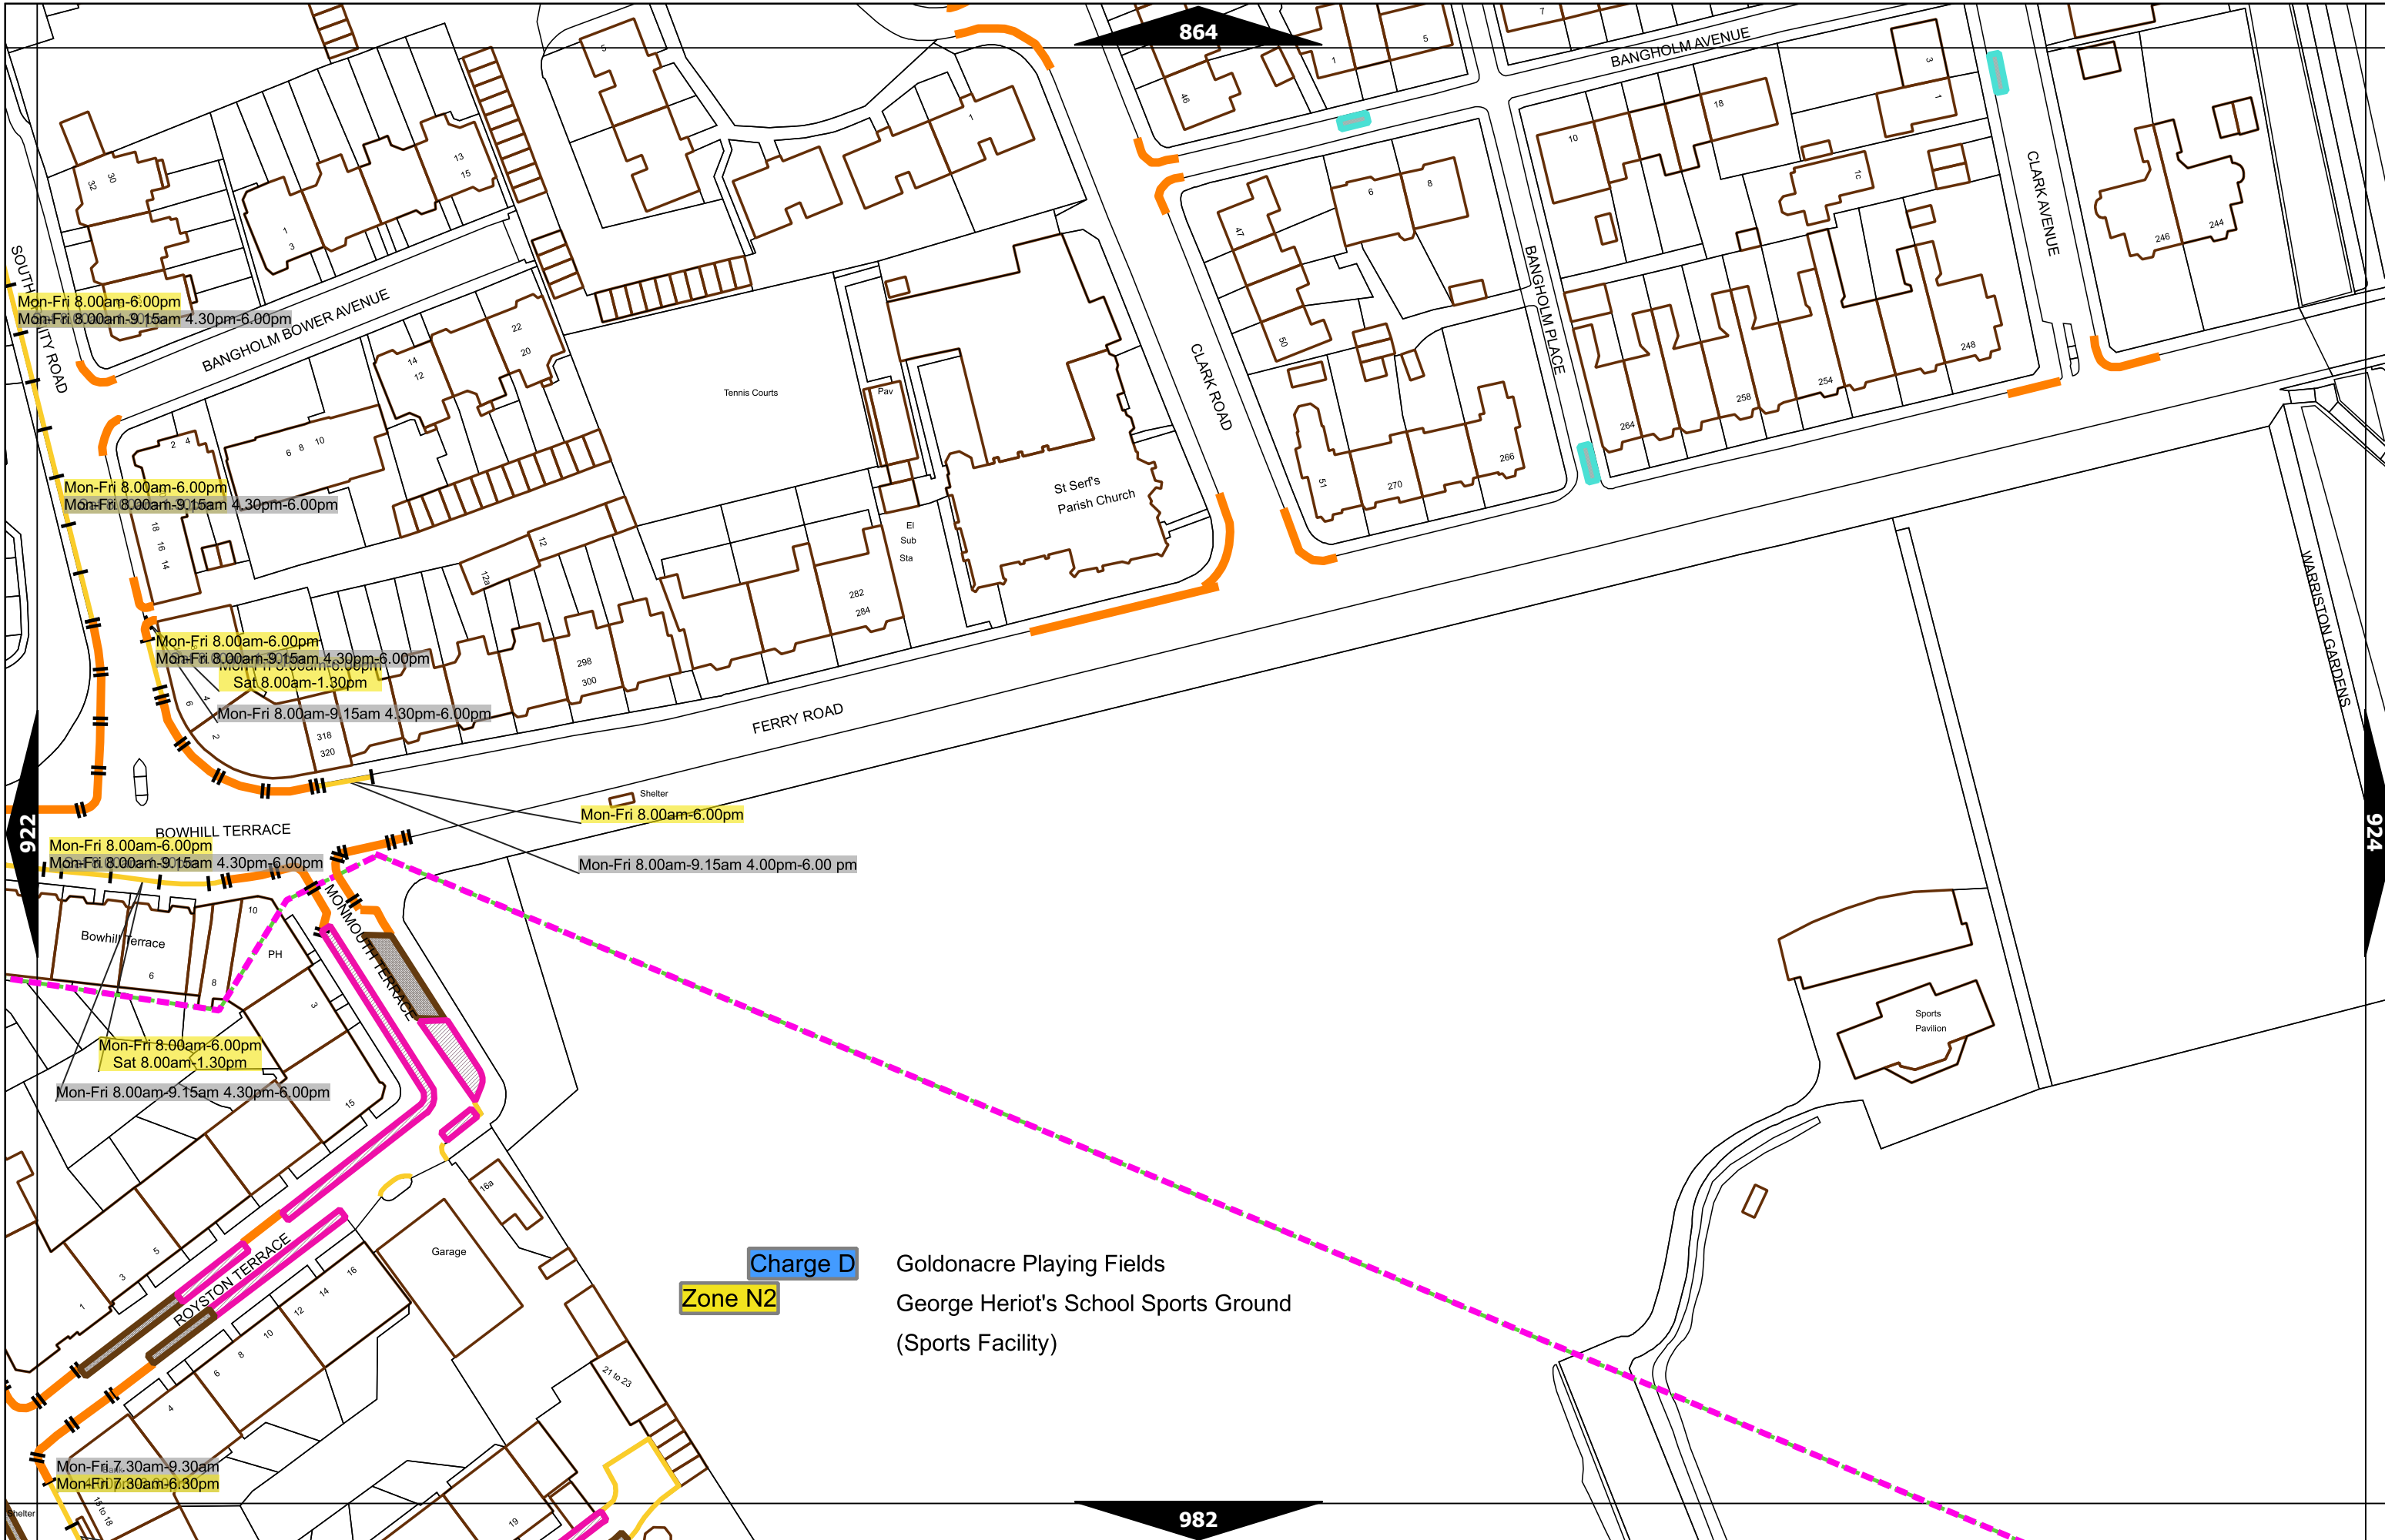

Police vehicle parking place***

No waiting, with restricted hours* (single yellow line)

* These restrictions apply the permitted hours of the controlled parking zone within which they are located. If the permitted hours differ then a label indicates the applicable permitted hours.
 ** These restrictions apply the pay and display/ pay by phone charge band of the pay and display/ pay by phone charge band area in which they are located. If the charge band differs then a label indicates the applicable charge band.
 *** These restrictions apply at any time.
 † These restrictions apply the permitted hours, max stay and no return times of the charge band area in which they are located. If the details differ then a label indicates the applicable details.
 †† Labels will differ dependent upon the area in which the restriction is located.

Note: This table indicated the typical maximum stay periods and any differences are labelled on the map tiles.

Mon-Fri 8.00am-6.00pm
 Mon-Fri 8.00am-9.15am 4.30pm-6.00pm

Mon-Fri 8.00am-6.00pm
 Mon-Fri 8.00am-9.15am 4.30pm-6.00pm