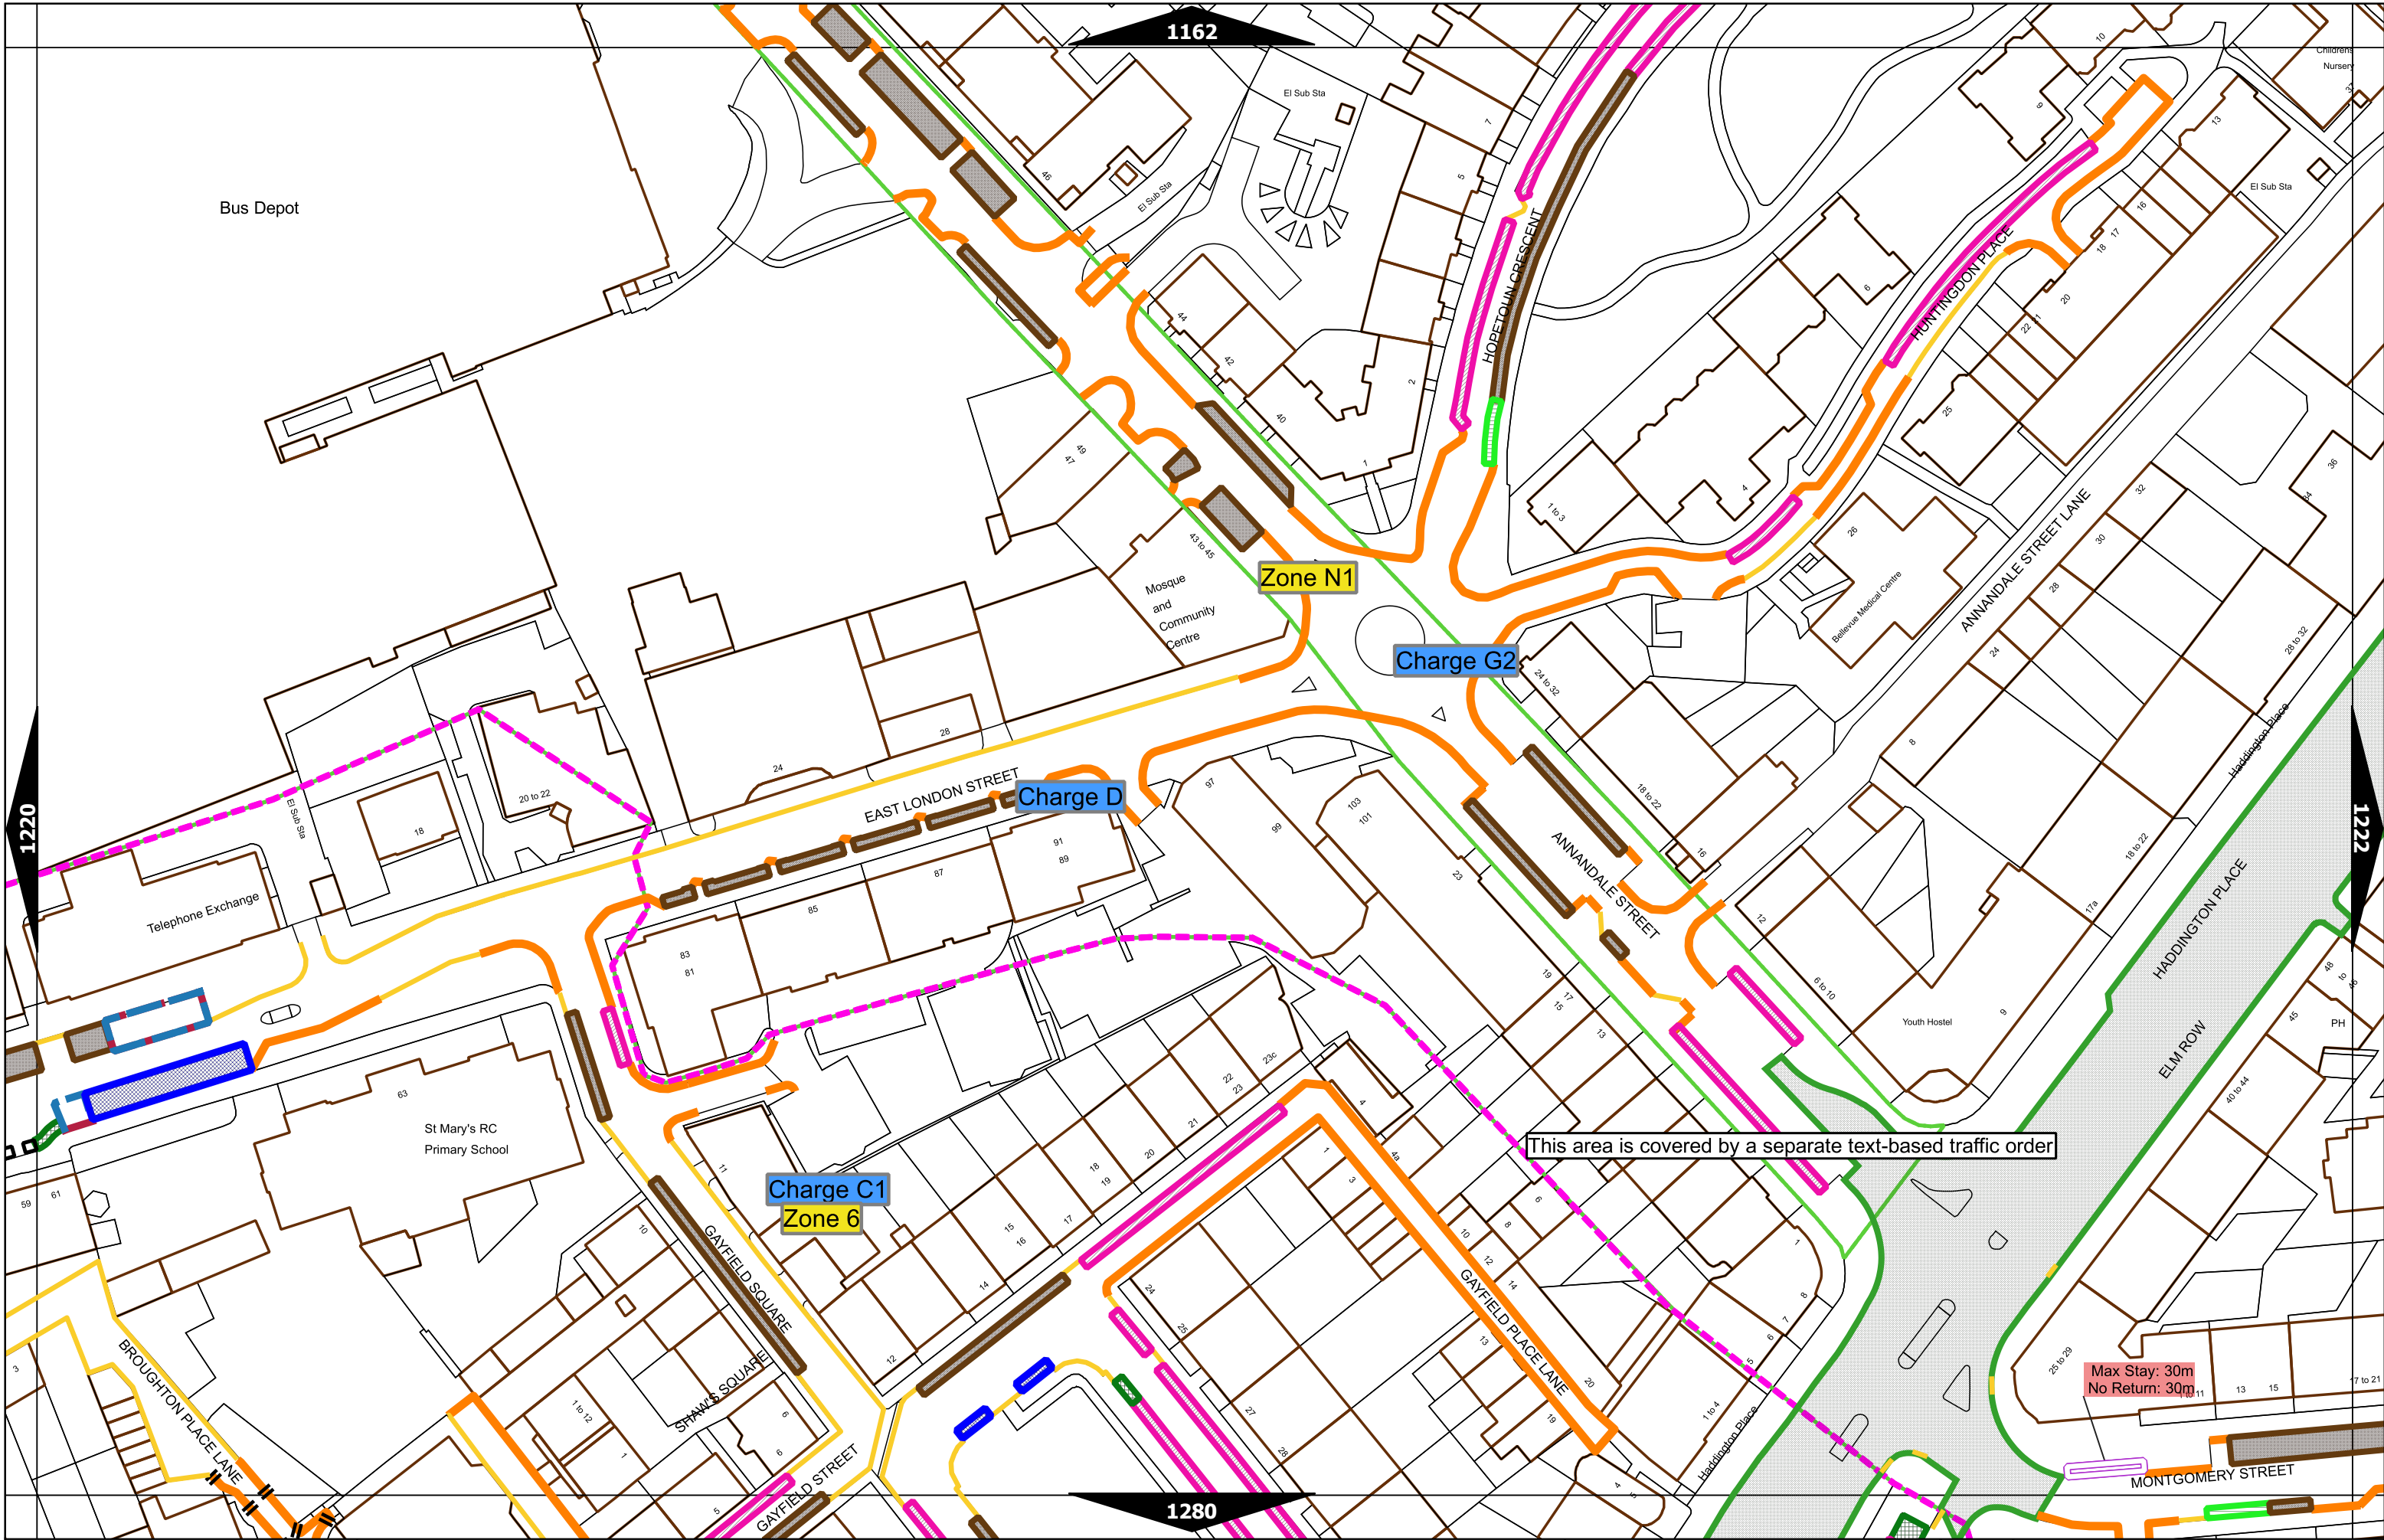

Scale at A3	1:1000
Effective Date	25-Sep-2023
Map Tile	1221
Revision	9
Status	CONFIRMED

This area is covered by a separate text-based traffic order

Max Stay: 30m
No Return: 30m