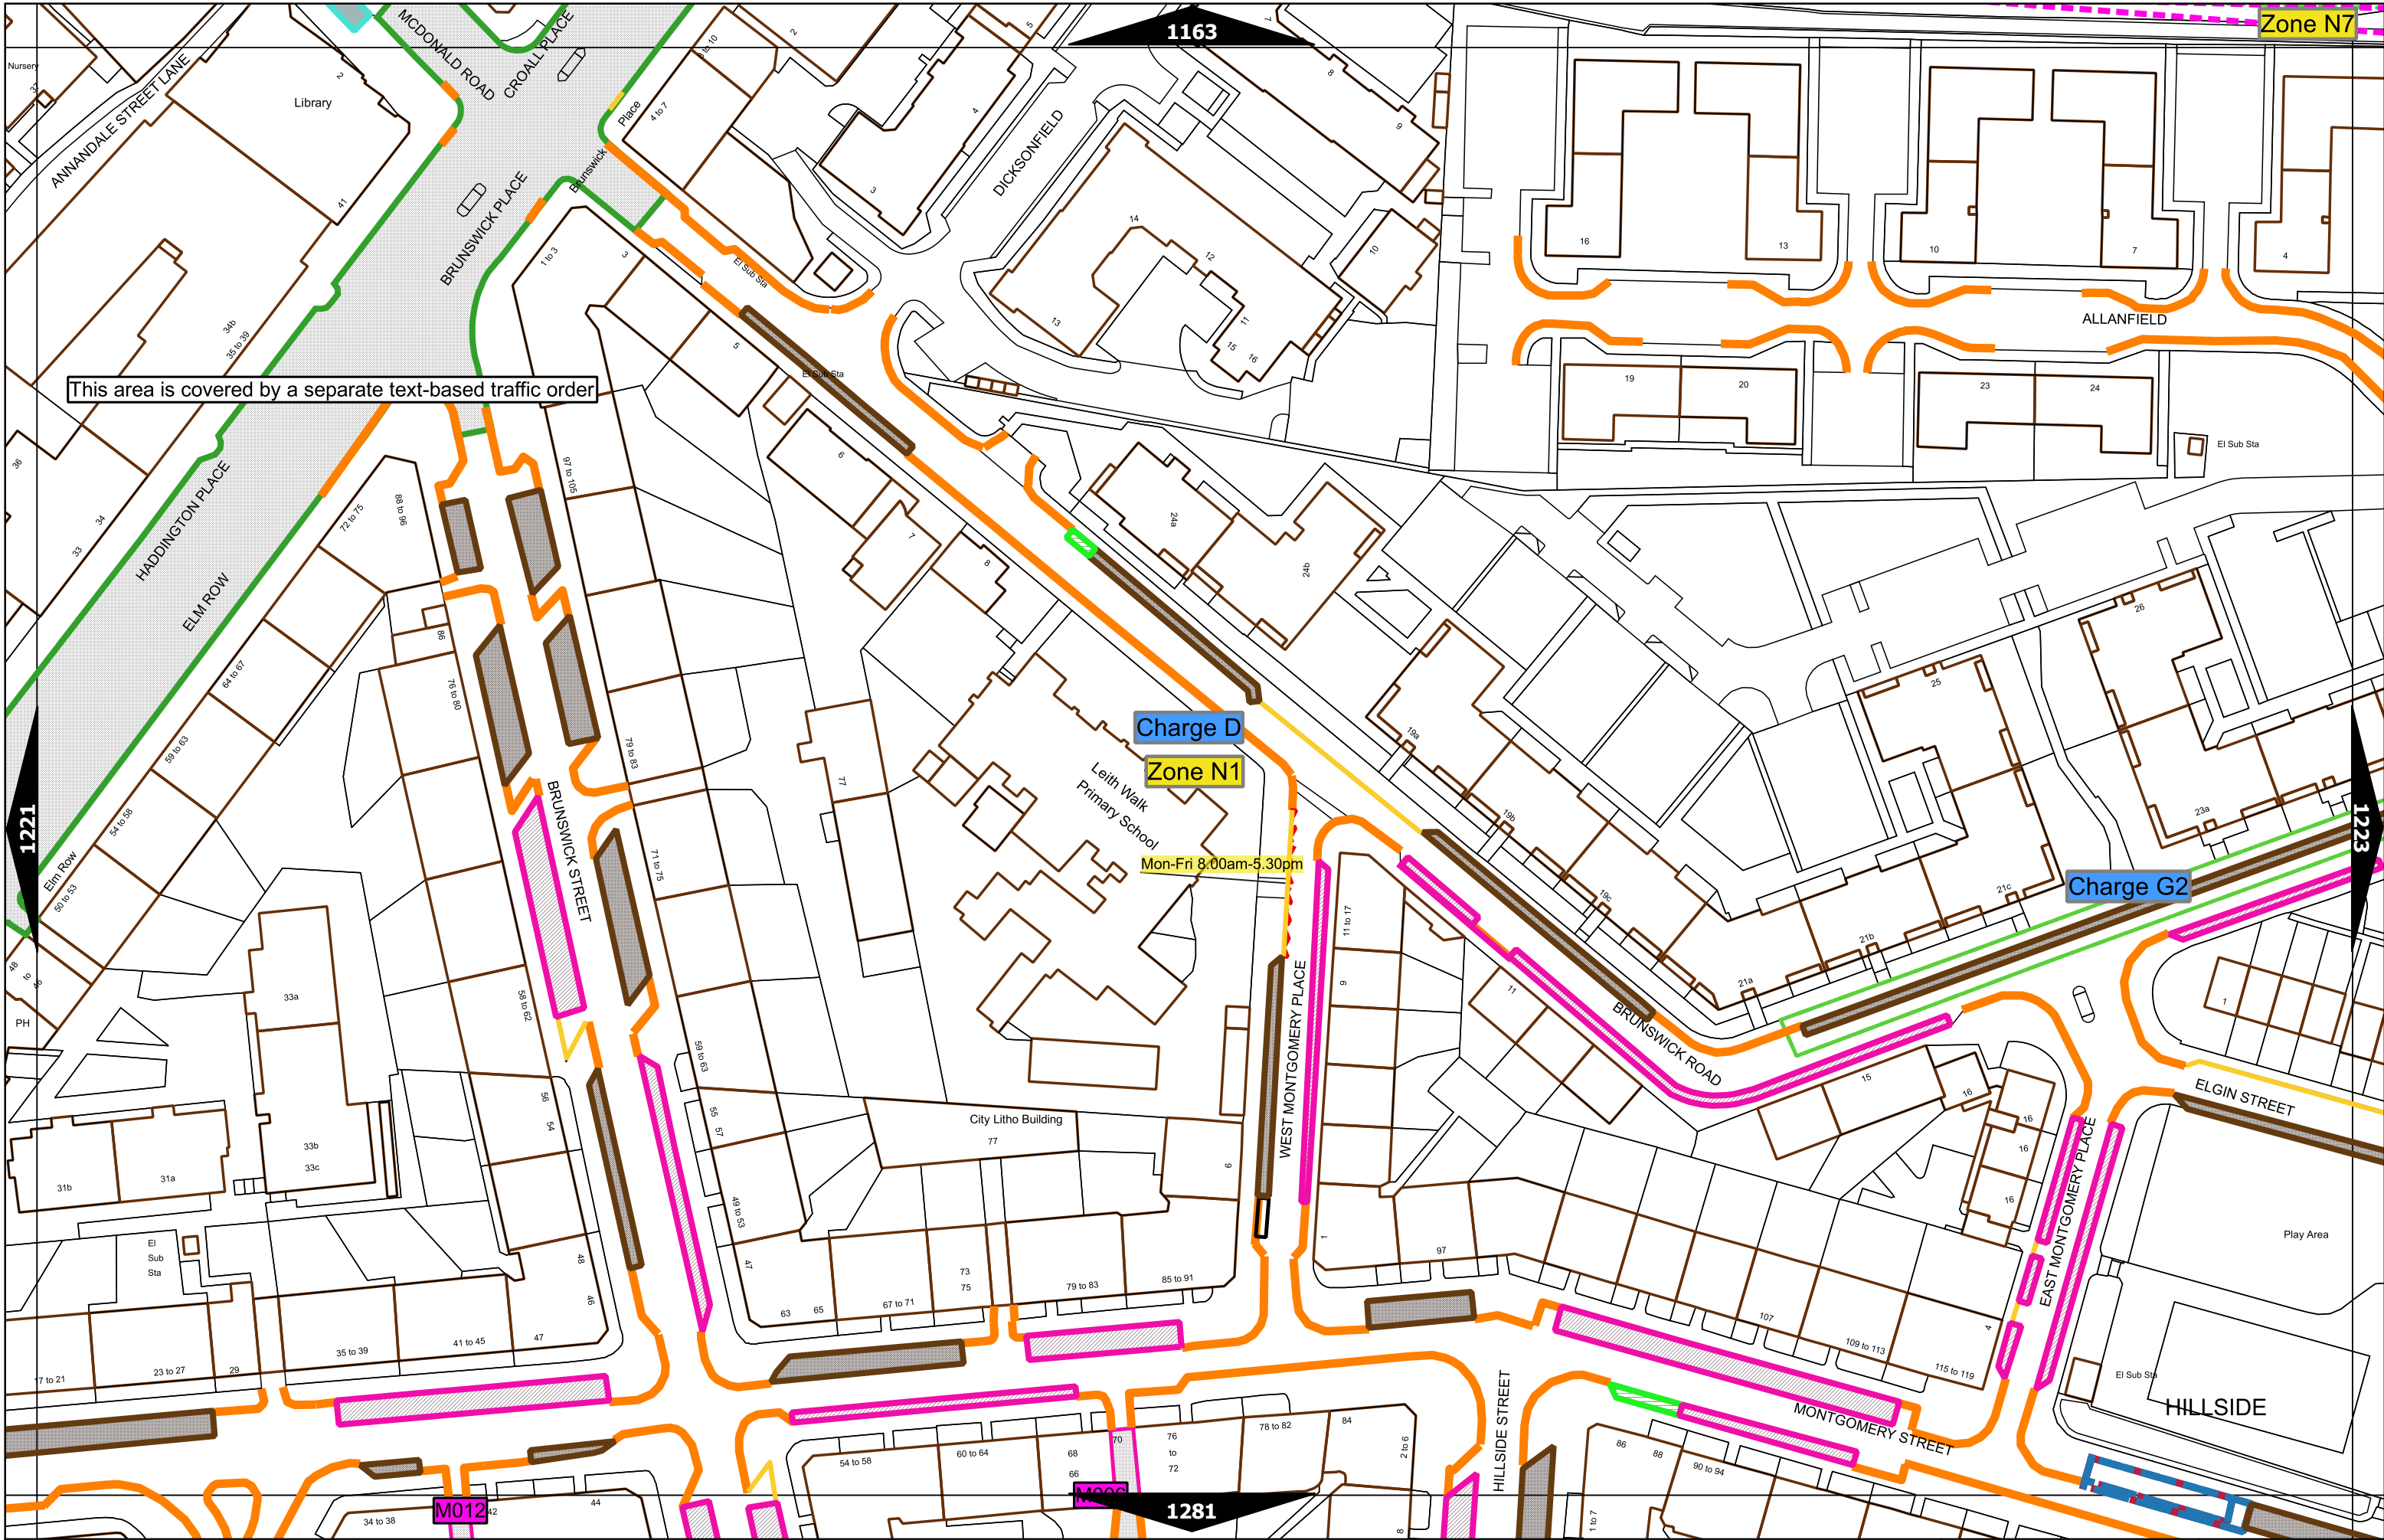

Scale at A3	1:1000
Effective Date	25-Sep-2023
Map Tile	1216
Revision	5
Status	CONFIRMED

Scale at A3	1:1000
Effective Date	25-Sep-2023
Map Tile	1217
Revision	5
Status	CONFIRMED

Scale at A3	1:1000
Effective Date	25-Sep-2023
Map Tile	1221
Revision	9
Status	CONFIRMED

This area is covered by a separate text-based traffic order

Max Stay: 30m
No Return: 30m

This area is covered by a separate text-based traffic order

Charge D

Zone N1

Mon-Fri 8.00am-5.30pm

Charge G2

Scale at A3	1:1000
Effective Date	25-Sep-2023
Map Tile	1222
Revision	8
Status	CONFIRMED