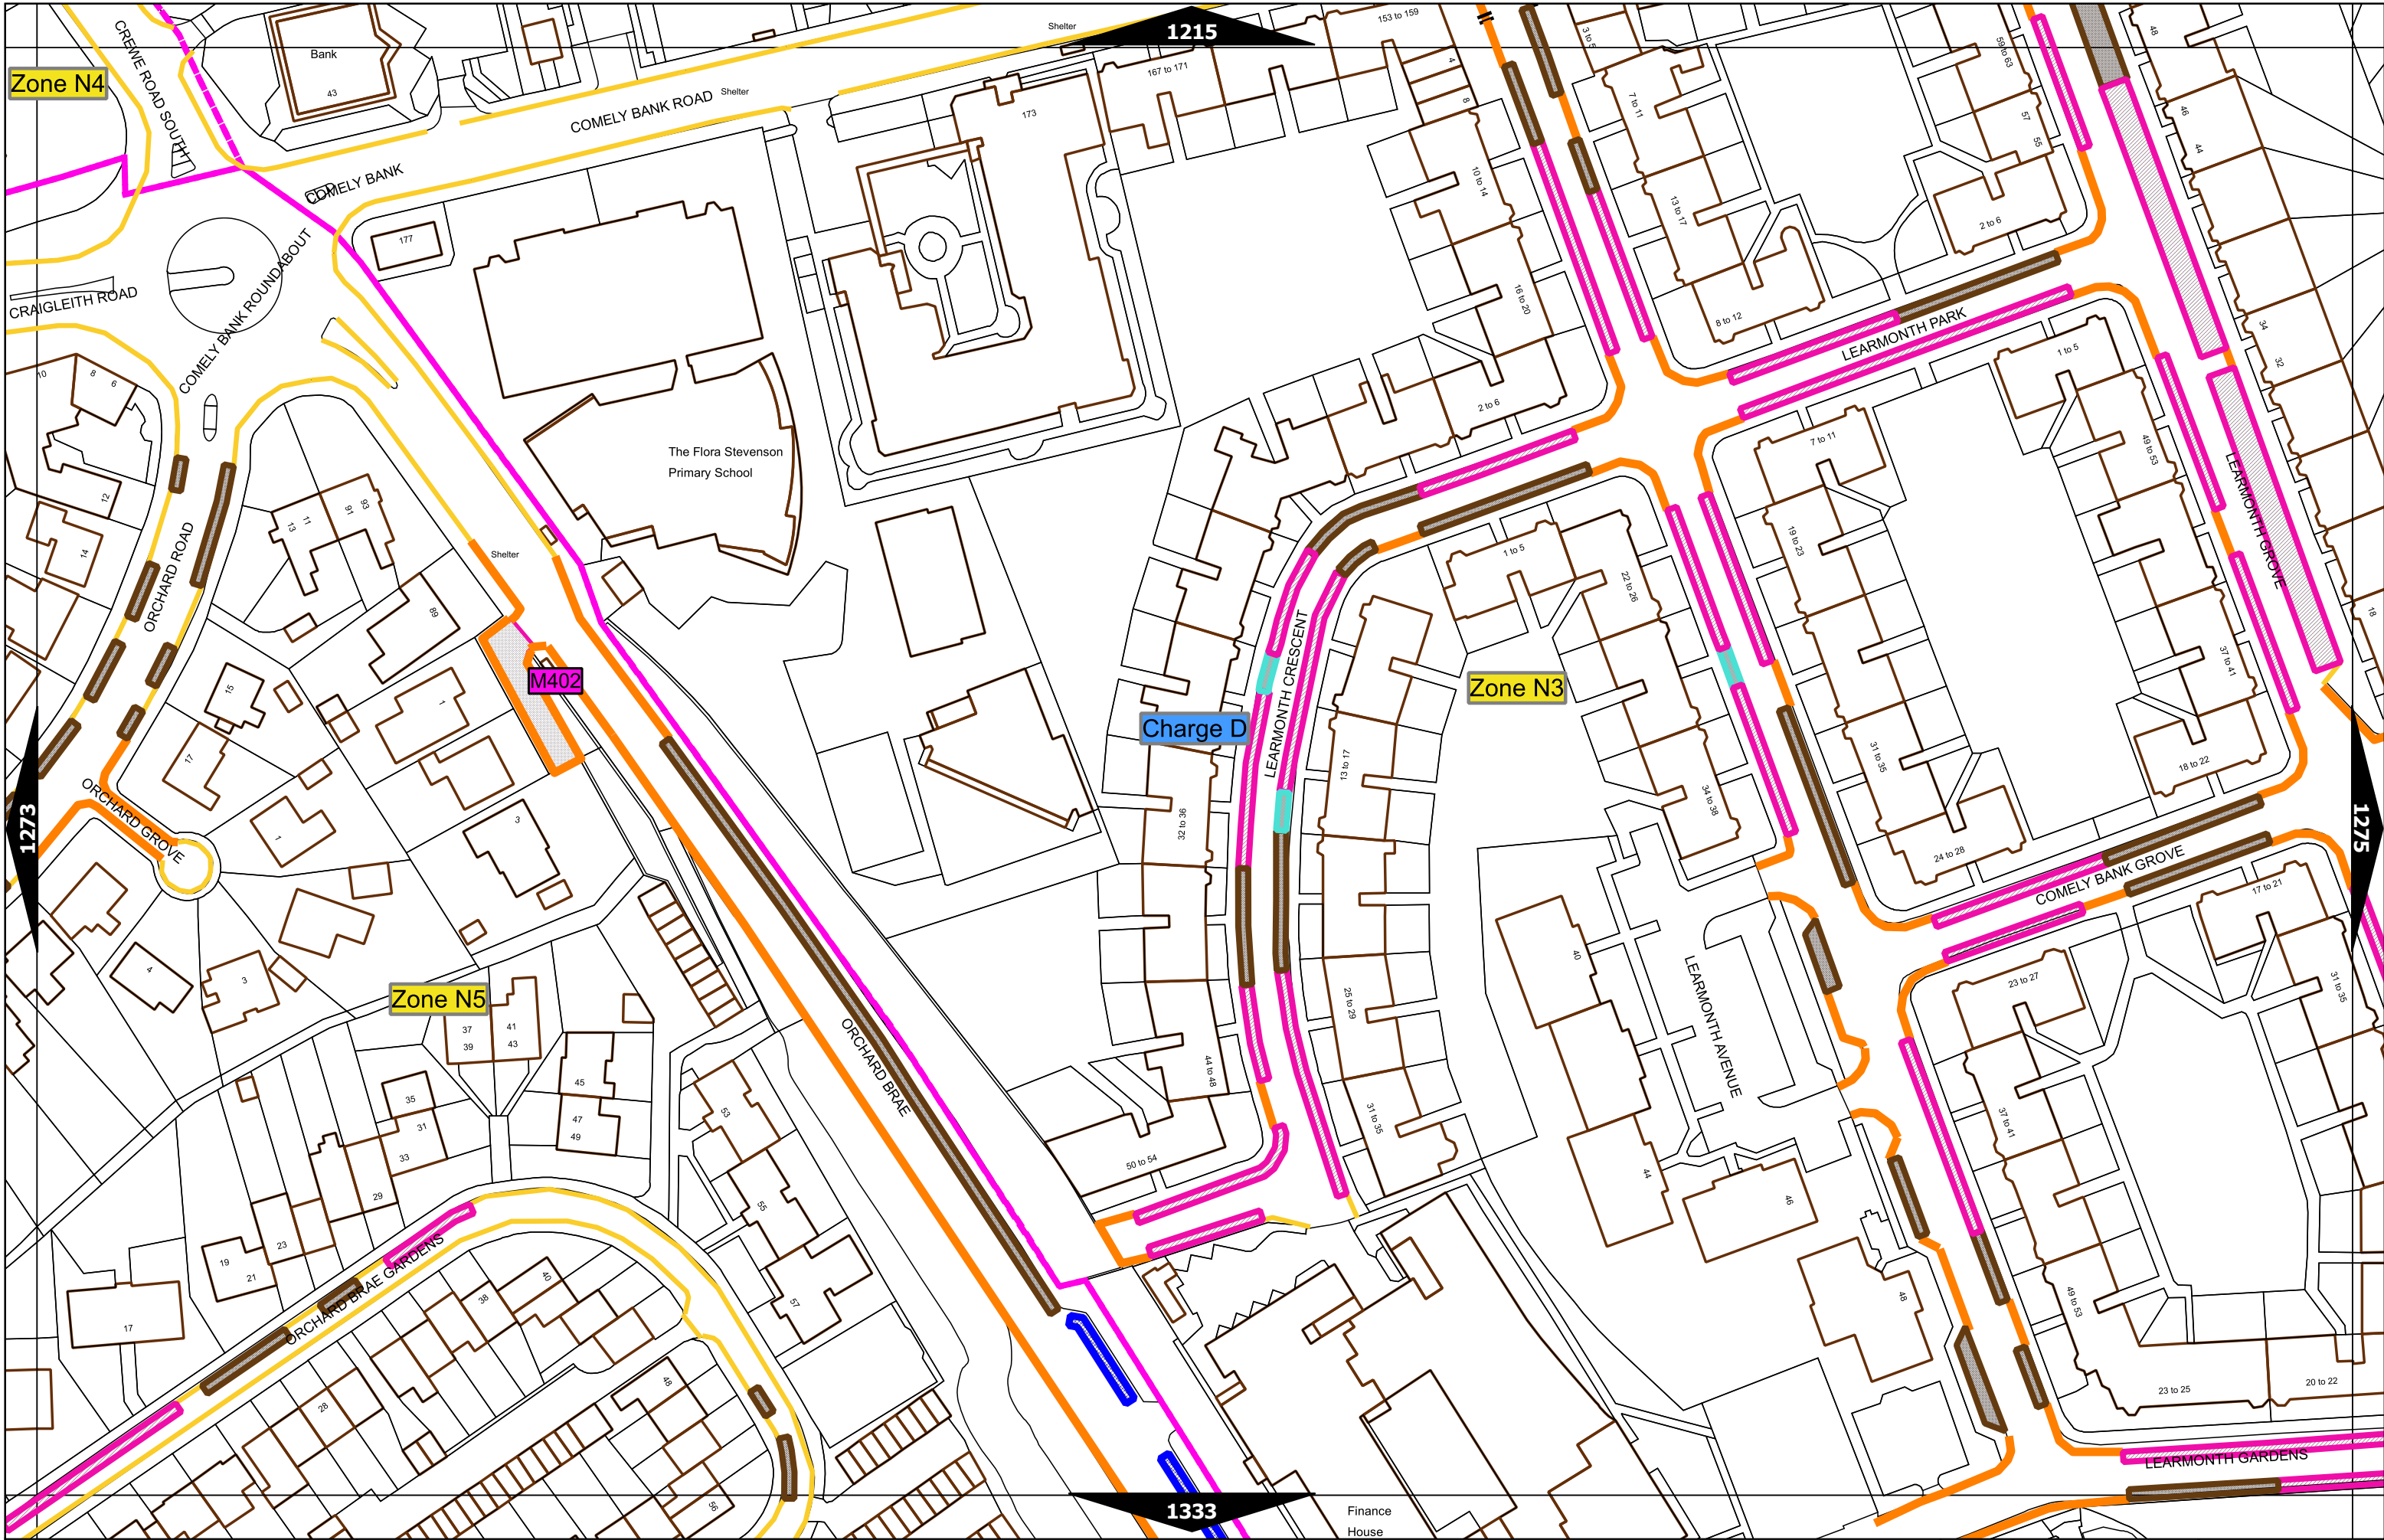

This area is covered by a separate text-based traffic order

Max Stay: 30m
No Return: 30m

This area is covered by a separate text-based traffic order

Charge D

Zone N1

Mon-Fri 8.00am-5.30pm

Charge G2

Scale at A3	1:1000
Effective Date	25-Sep-2023
Map Tile	1222
Revision	8
Status	CONFIRMED

Scale at A3	1:1000
Effective Date	25-Sep-2023
Map Tile	1223
Revision	6
Status	CONFIRMED

Scale at A3	1:1000
Effective Date	25-Sep-2023
Map Tile	1274
Revision	5
Status	CONFIRMED