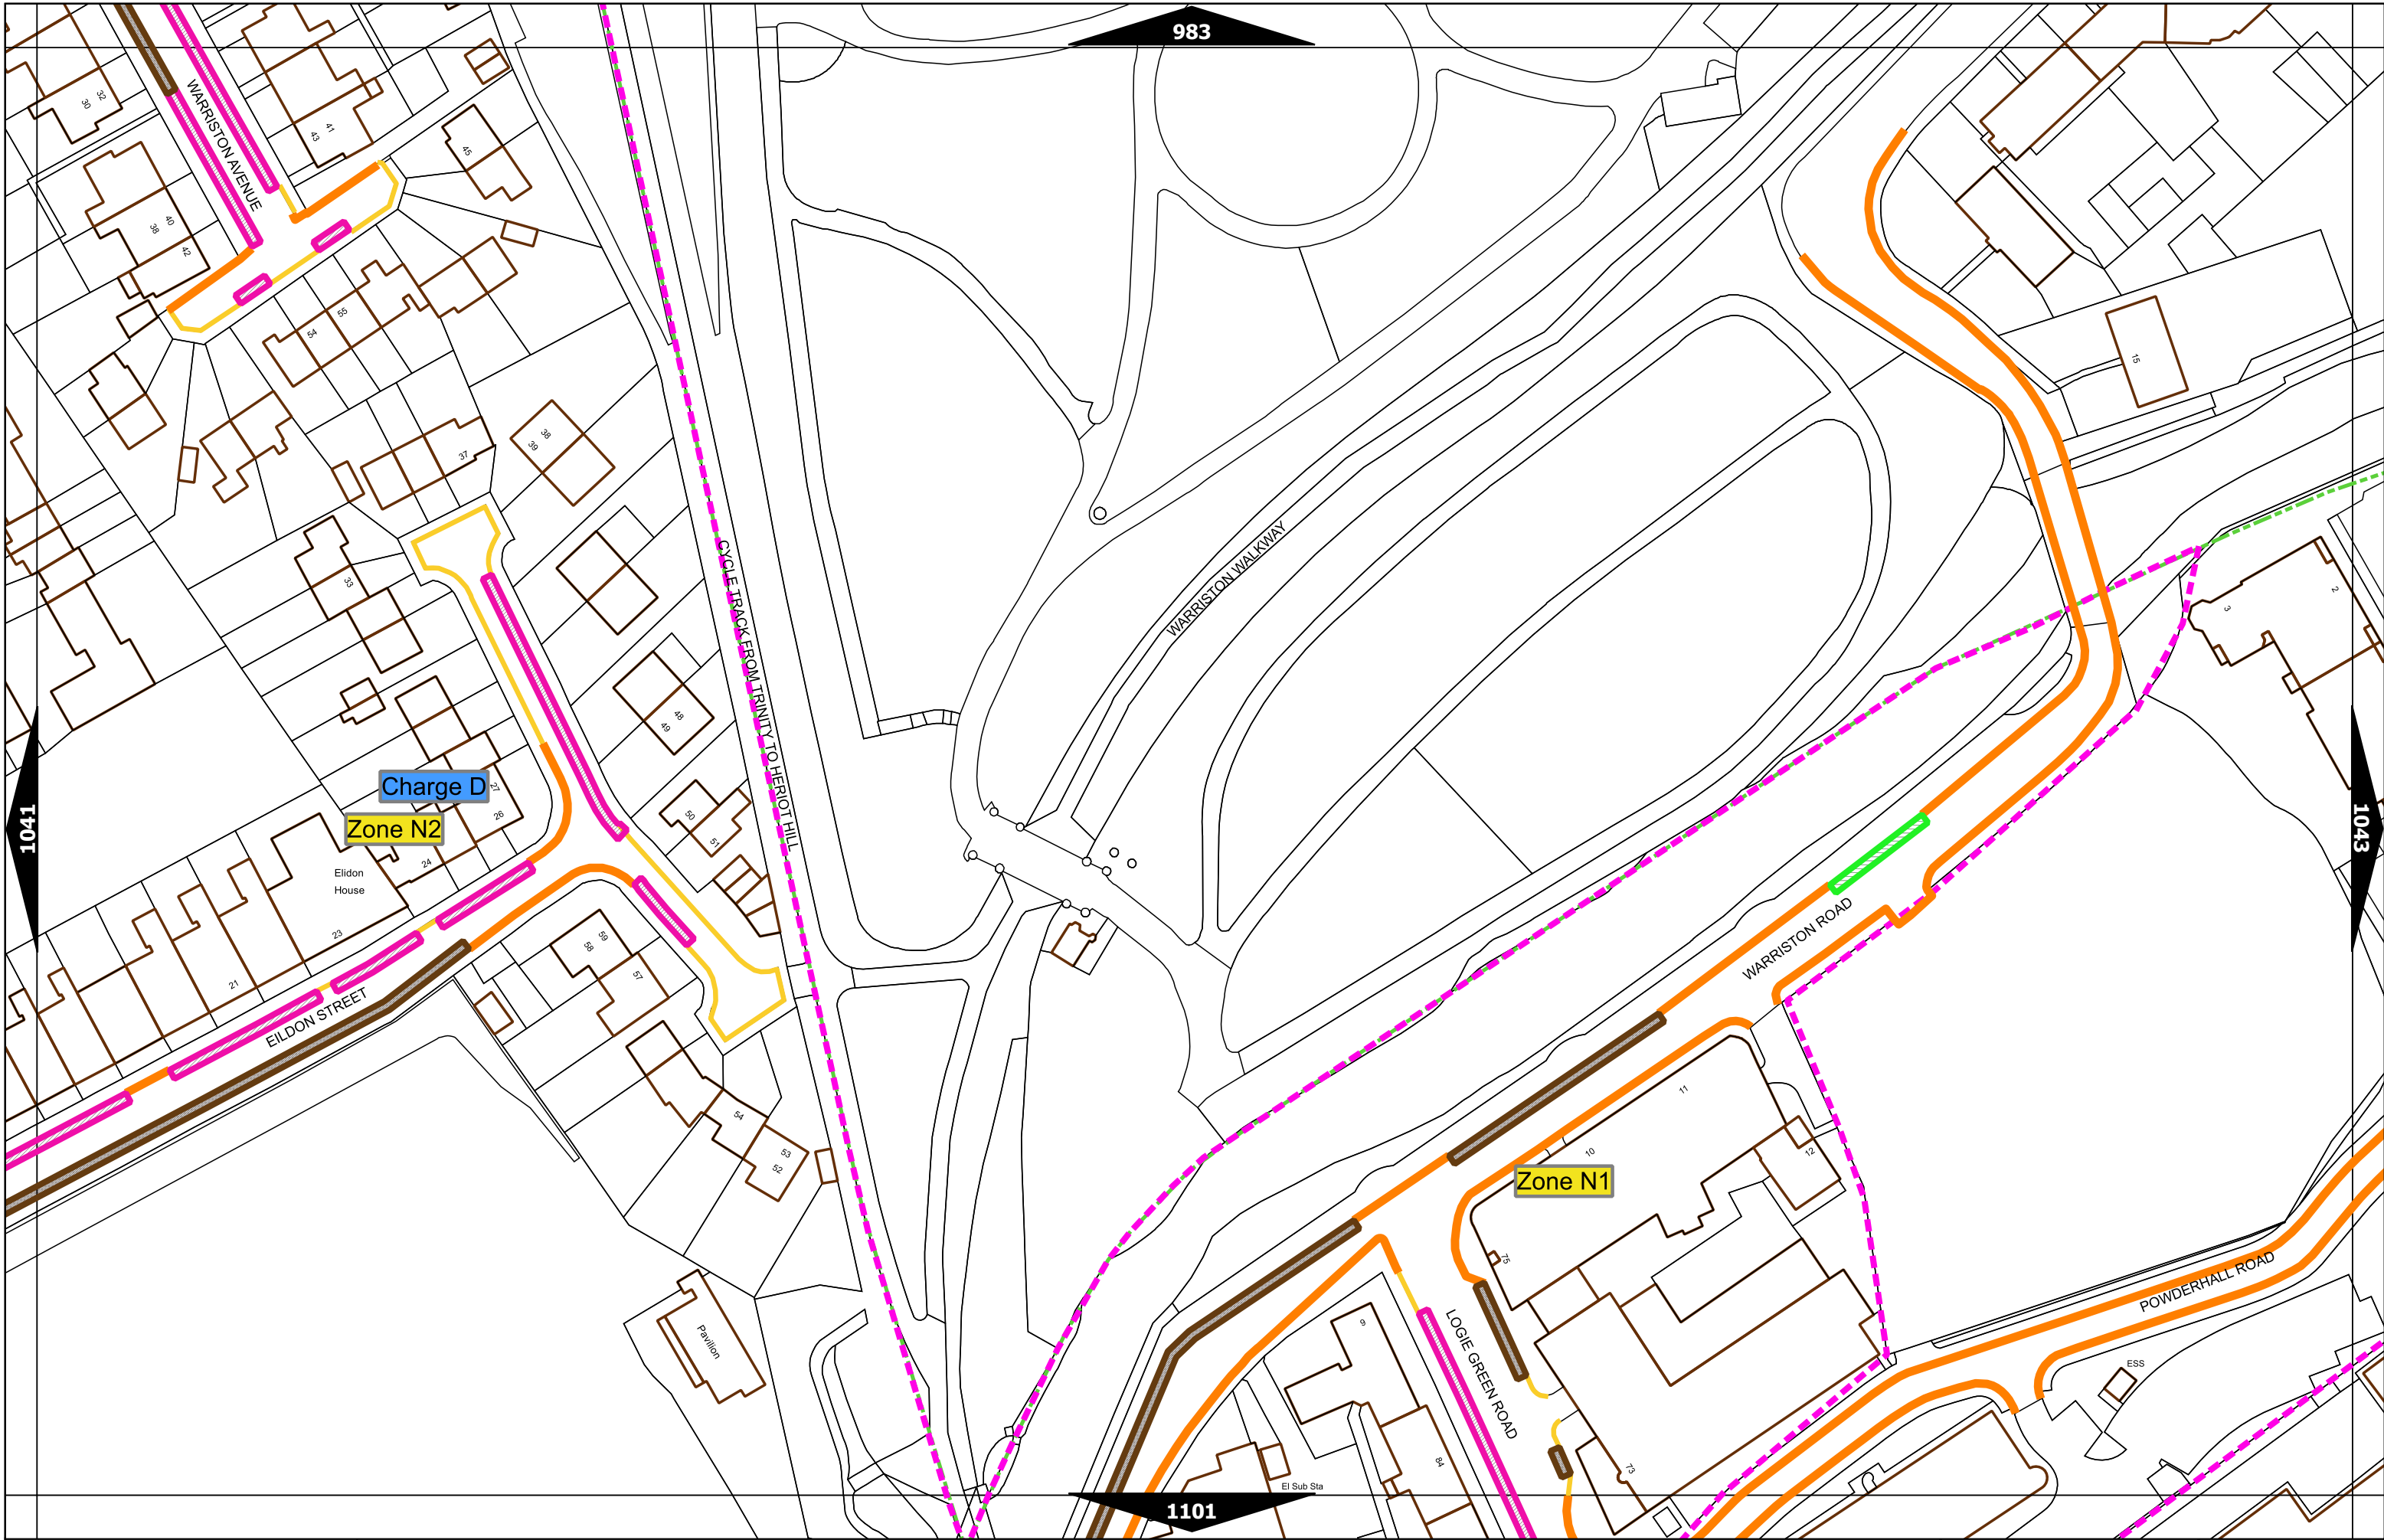

Scale at A3	1:1000
Effective Date	25-Sep-2023
Map Tile	1042
Revision	5
Status	CONFIRMED