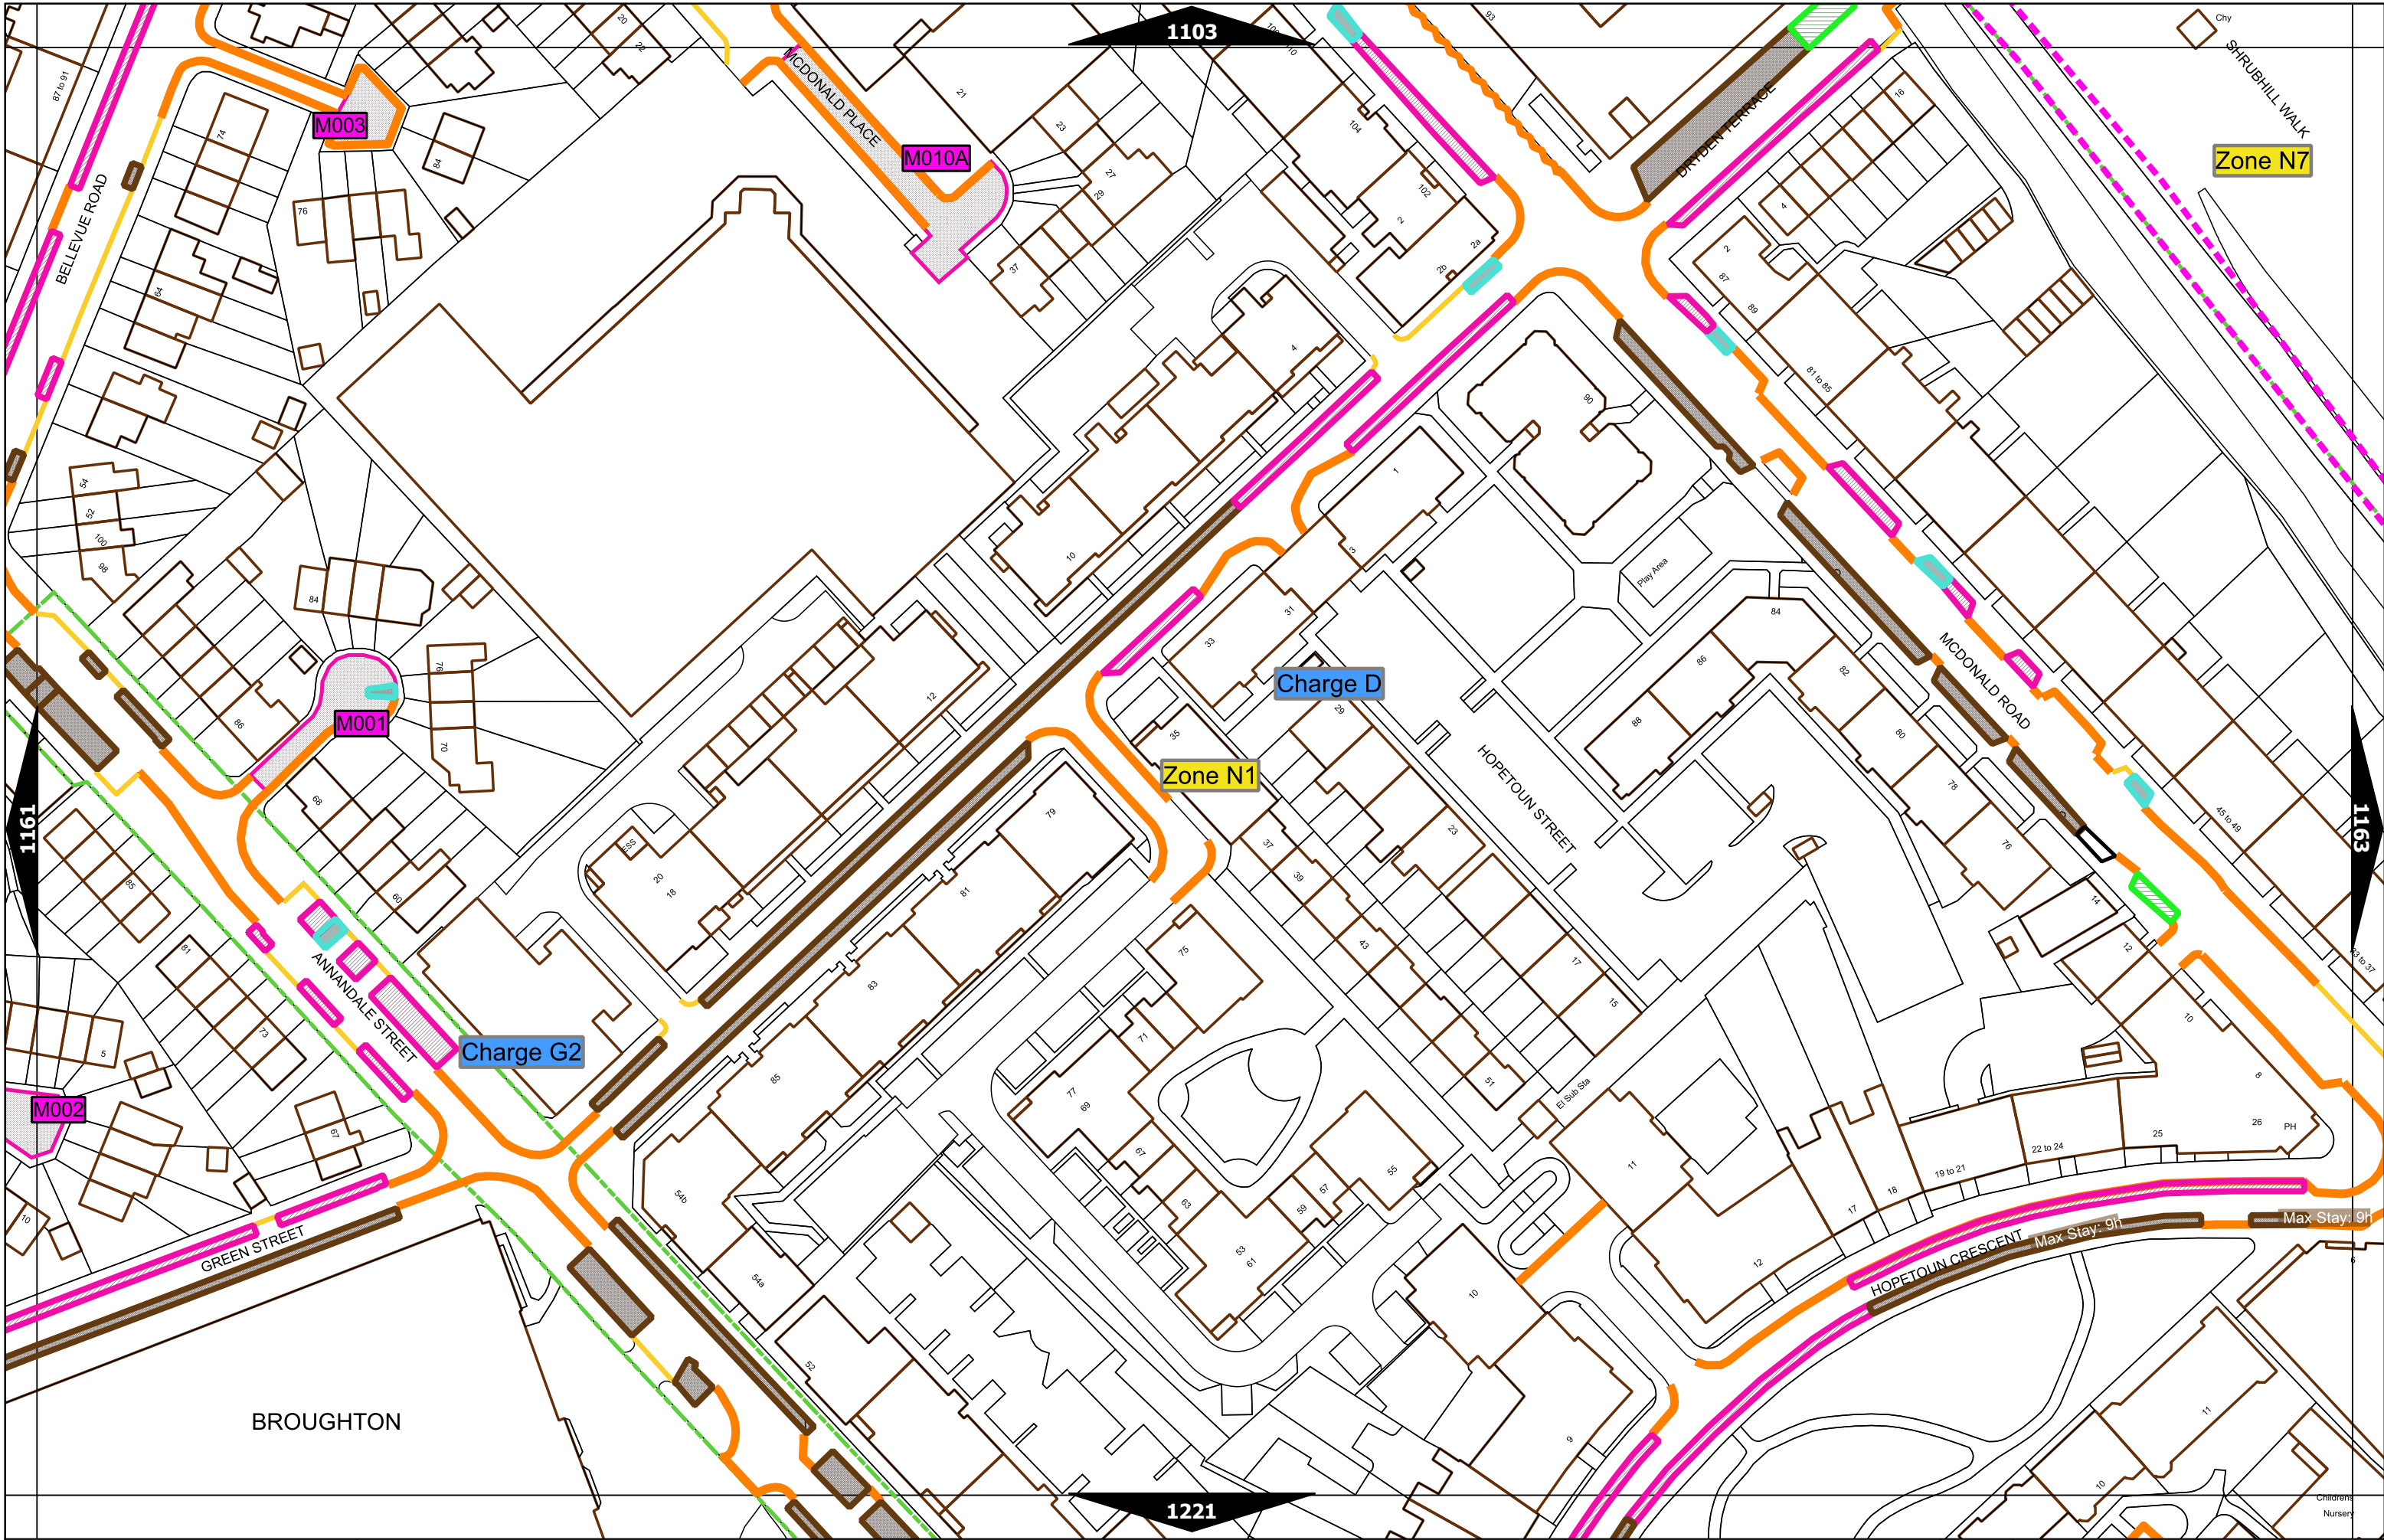

Scale at A3	1:1000
Effective Date	25-Sep-2023
Map Tile	1162
Revision	7
Status	CONFIRMED