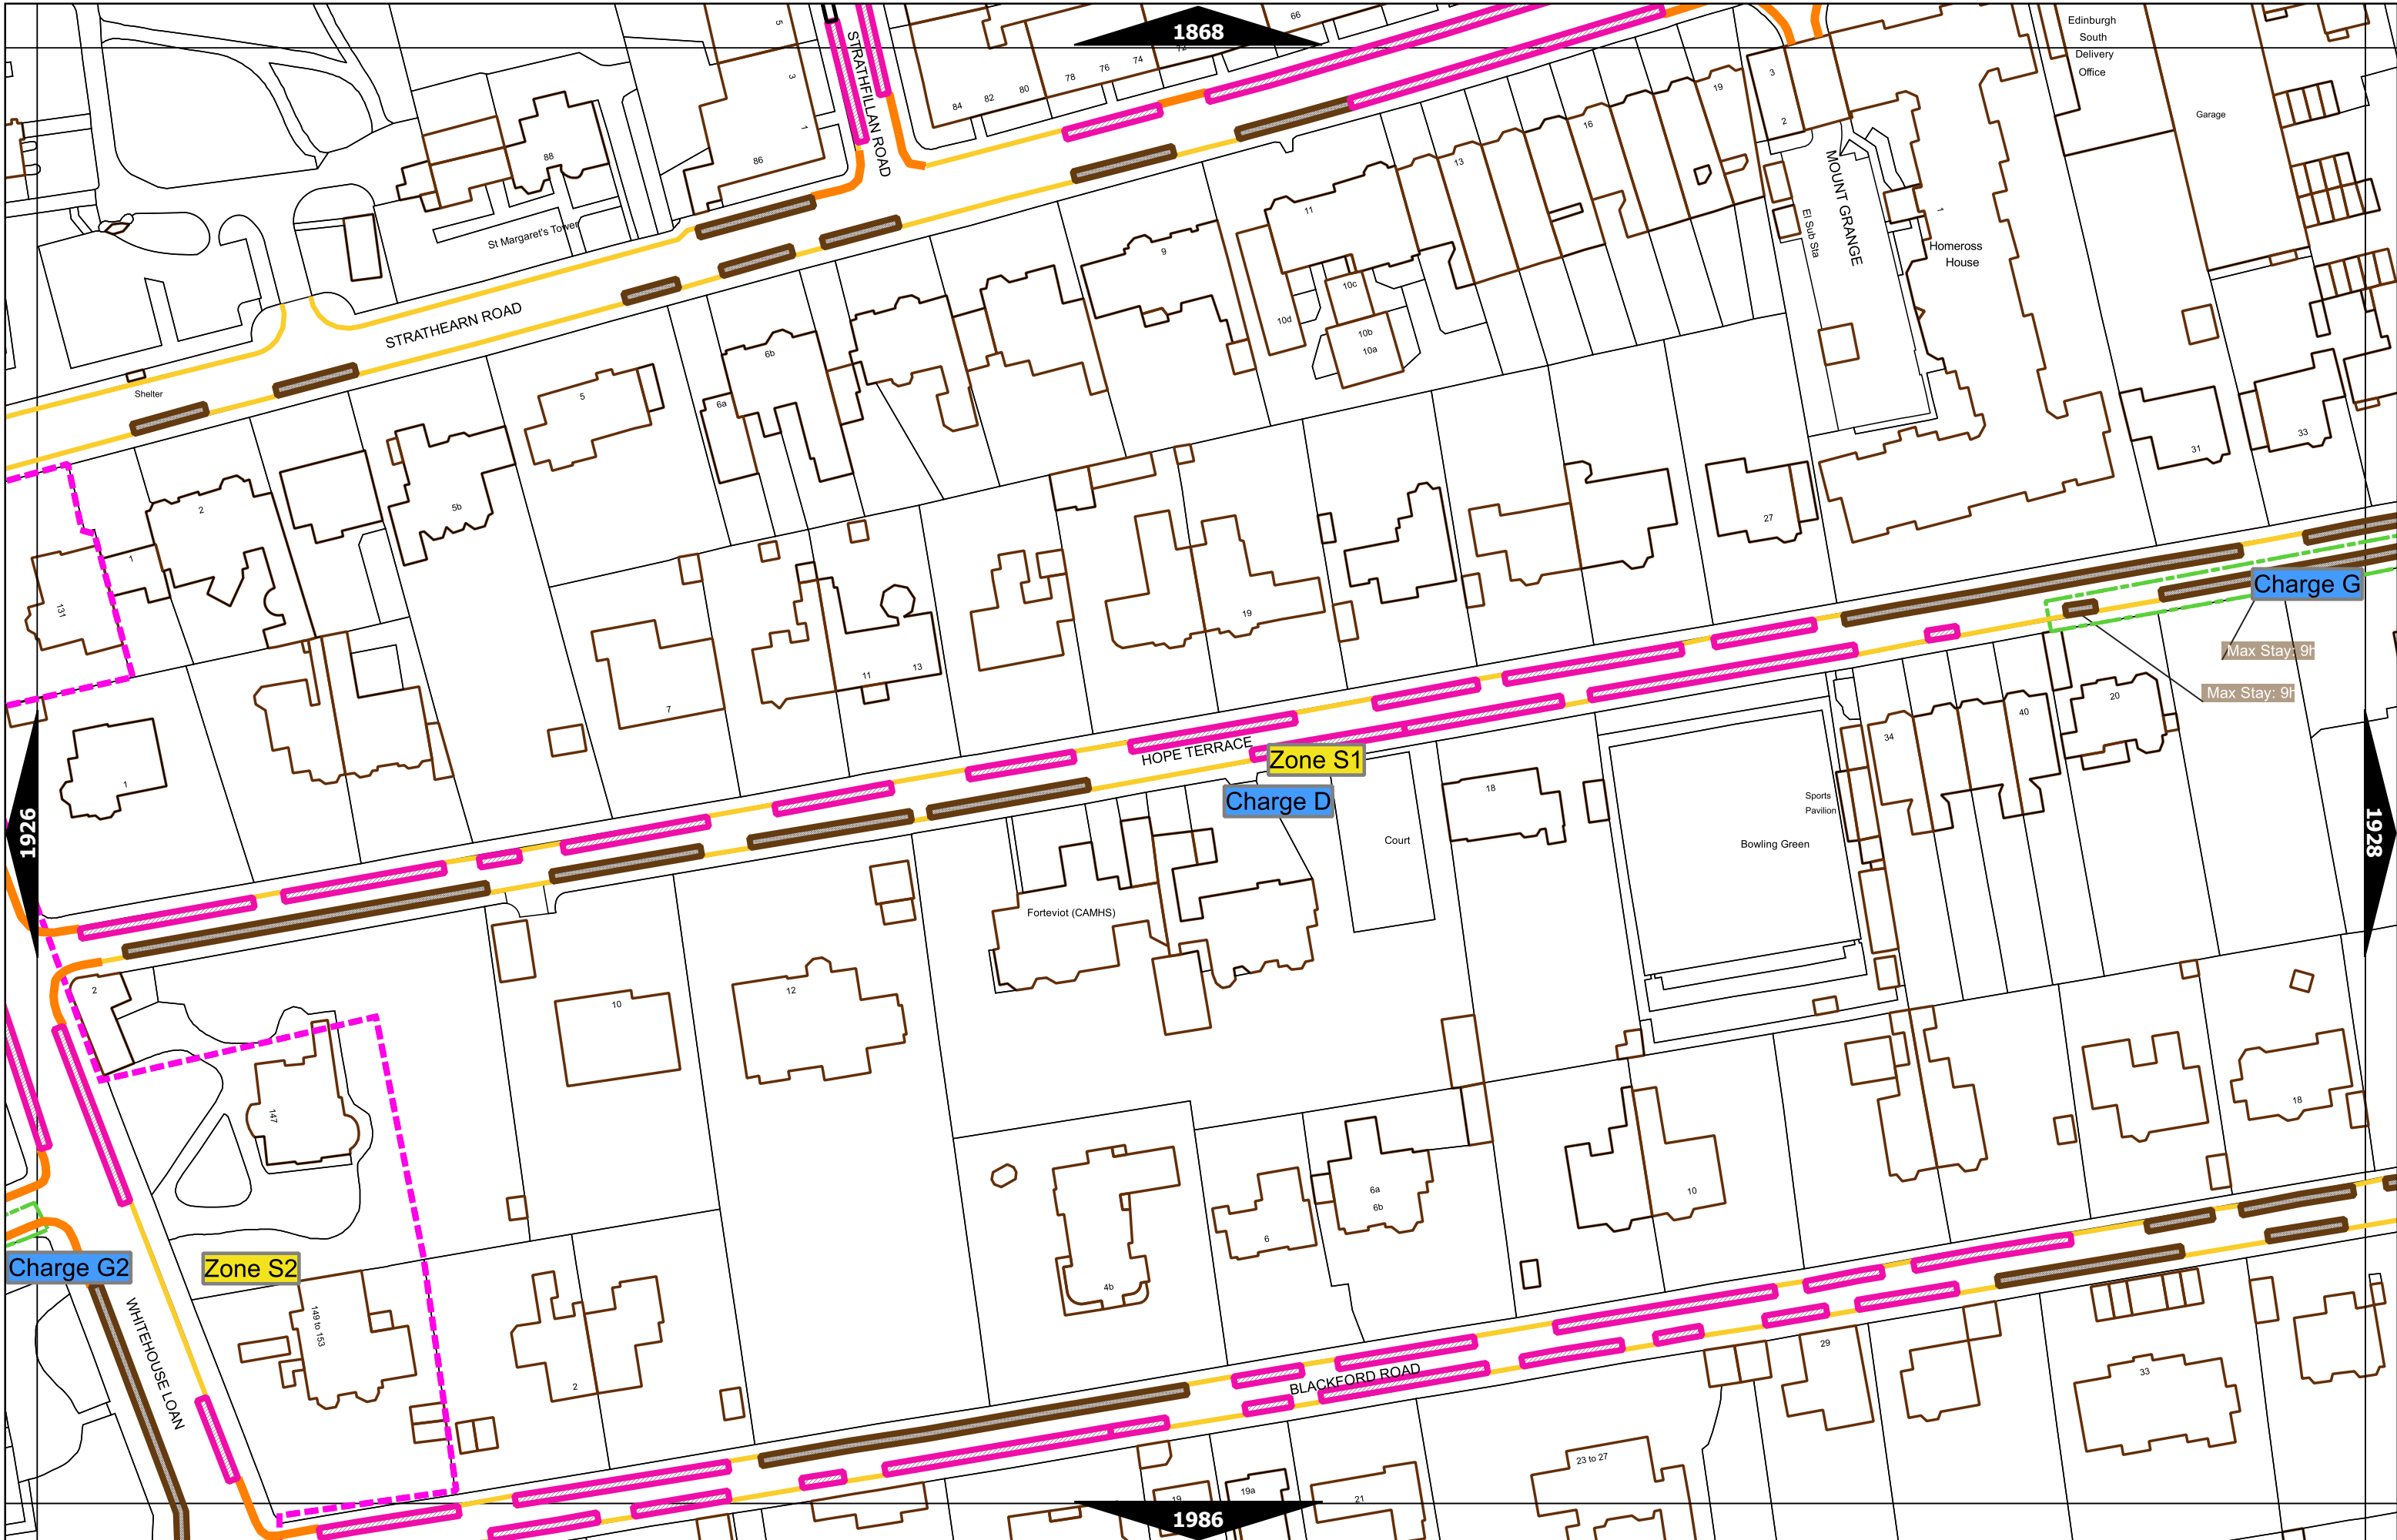

Scale at A3	1:1000
Effective Date	25-Sep-2023
Map Tile	1865
Revision	3
Status	CONFIRMED

Scale at A3	1:1000
Effective Date	25-Sep-2023
Map Tile	1867
Revision	6
Status	CONFIRMED

Scale at A3	1:1000
Effective Date	25-Sep-2023
Map Tile	1868
Revision	6
Status	CONFIRMED

Scale at A3	1:1000
Effective Date	25-Sep-2023
Map Tile	1924
Revision	4
Status	CONFIRMED

Scale at A3	1:1000
Effective Date	25-Sep-2023
Map Tile	1927
Revision	6
Status	CONFIRMED

Scale at A3	1:1000
Effective Date	25-Sep-2023
Map Tile	1984
Revision	4
Status	CONFIRMED

Scale at A3	1:1000
Effective Date	25-Sep-2023
Map Tile	1985
Revision	5
Status	CONFIRMED

Scale at A3	1:1000
Effective Date	25-Sep-2023
Map Tile	2043
Revision	5
Status	CONFIRMED

Scale at A3	1:1000
Effective Date	25-Sep-2023
Map Tile	2044
Revision	4
Status	CONFIRMED

Scale at A3	1:1000
Effective Date	25-Sep-2023
Map Tile	2102
Revision	7
Status	CONFIRMED

Scale at A3	1:1000
Effective Date	25-Sep-2023
Map Tile	2103
Revision	4
Status	CONFIRMED