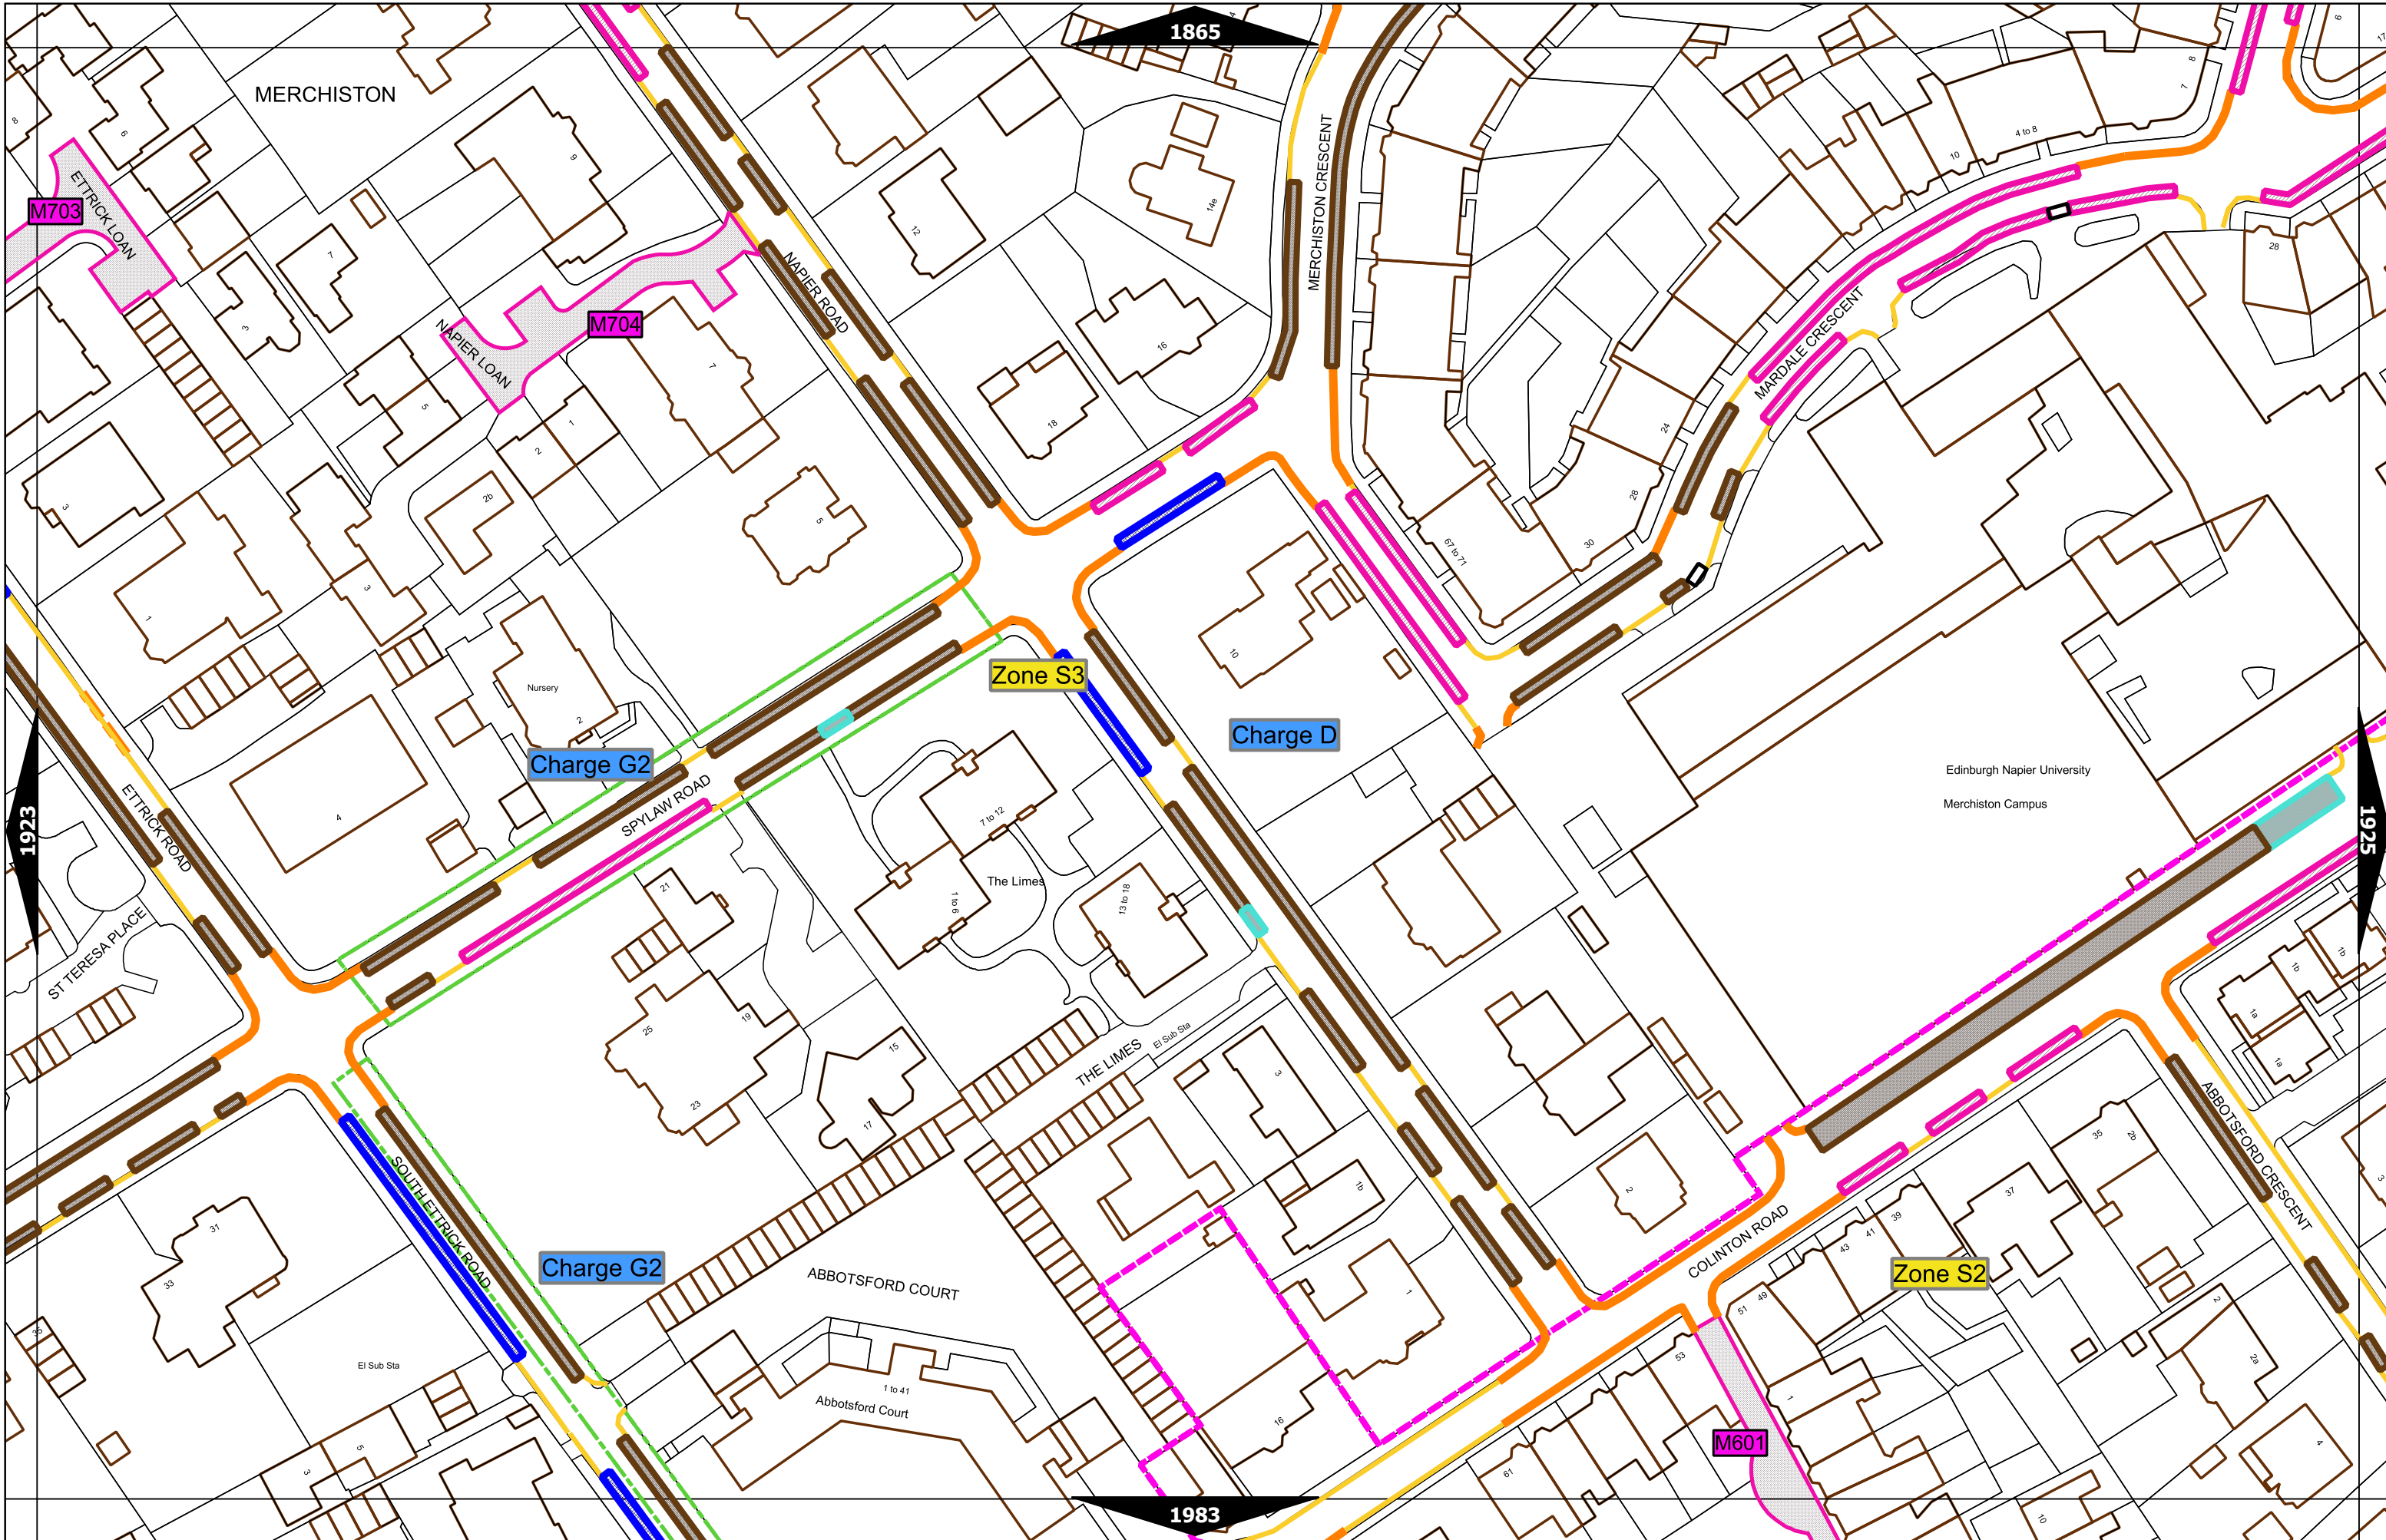

Scale at A3	1:1000
Effective Date	25-Sep-2023
Map Tile	1865
Revision	3
Status	CONFIRMED

Scale at A3	1:1000
Effective Date	25-Sep-2023
Map Tile	1867
Revision	6
Status	CONFIRMED

Scale at A3	1:1000
Effective Date	25-Sep-2023
Map Tile	1868
Revision	6
Status	CONFIRMED

Scale at A3	1:1000
Effective Date	25-Sep-2023
Map Tile	1924
Revision	4
Status	CONFIRMED

Scale at A3	1:1000
Effective Date	25-Sep-2023
Map Tile	1927
Revision	6
Status	CONFIRMED

Scale at A3	1:1000
Effective Date	25-Sep-2023
Map Tile	1984
Revision	4
Status	CONFIRMED

Scale at A3	1:1000
Effective Date	25-Sep-2023
Map Tile	1985
Revision	5
Status	CONFIRMED

Scale at A3	1:1000
Effective Date	25-Sep-2023
Map Tile	2043
Revision	5
Status	CONFIRMED

Scale at A3	1:1000
Effective Date	25-Sep-2023
Map Tile	2044
Revision	4
Status	CONFIRMED

Scale at A3	1:1000
Effective Date	25-Sep-2023
Map Tile	2102
Revision	7
Status	CONFIRMED

Scale at A3	1:1000
Effective Date	25-Sep-2023
Map Tile	2103
Revision	4
Status	CONFIRMED