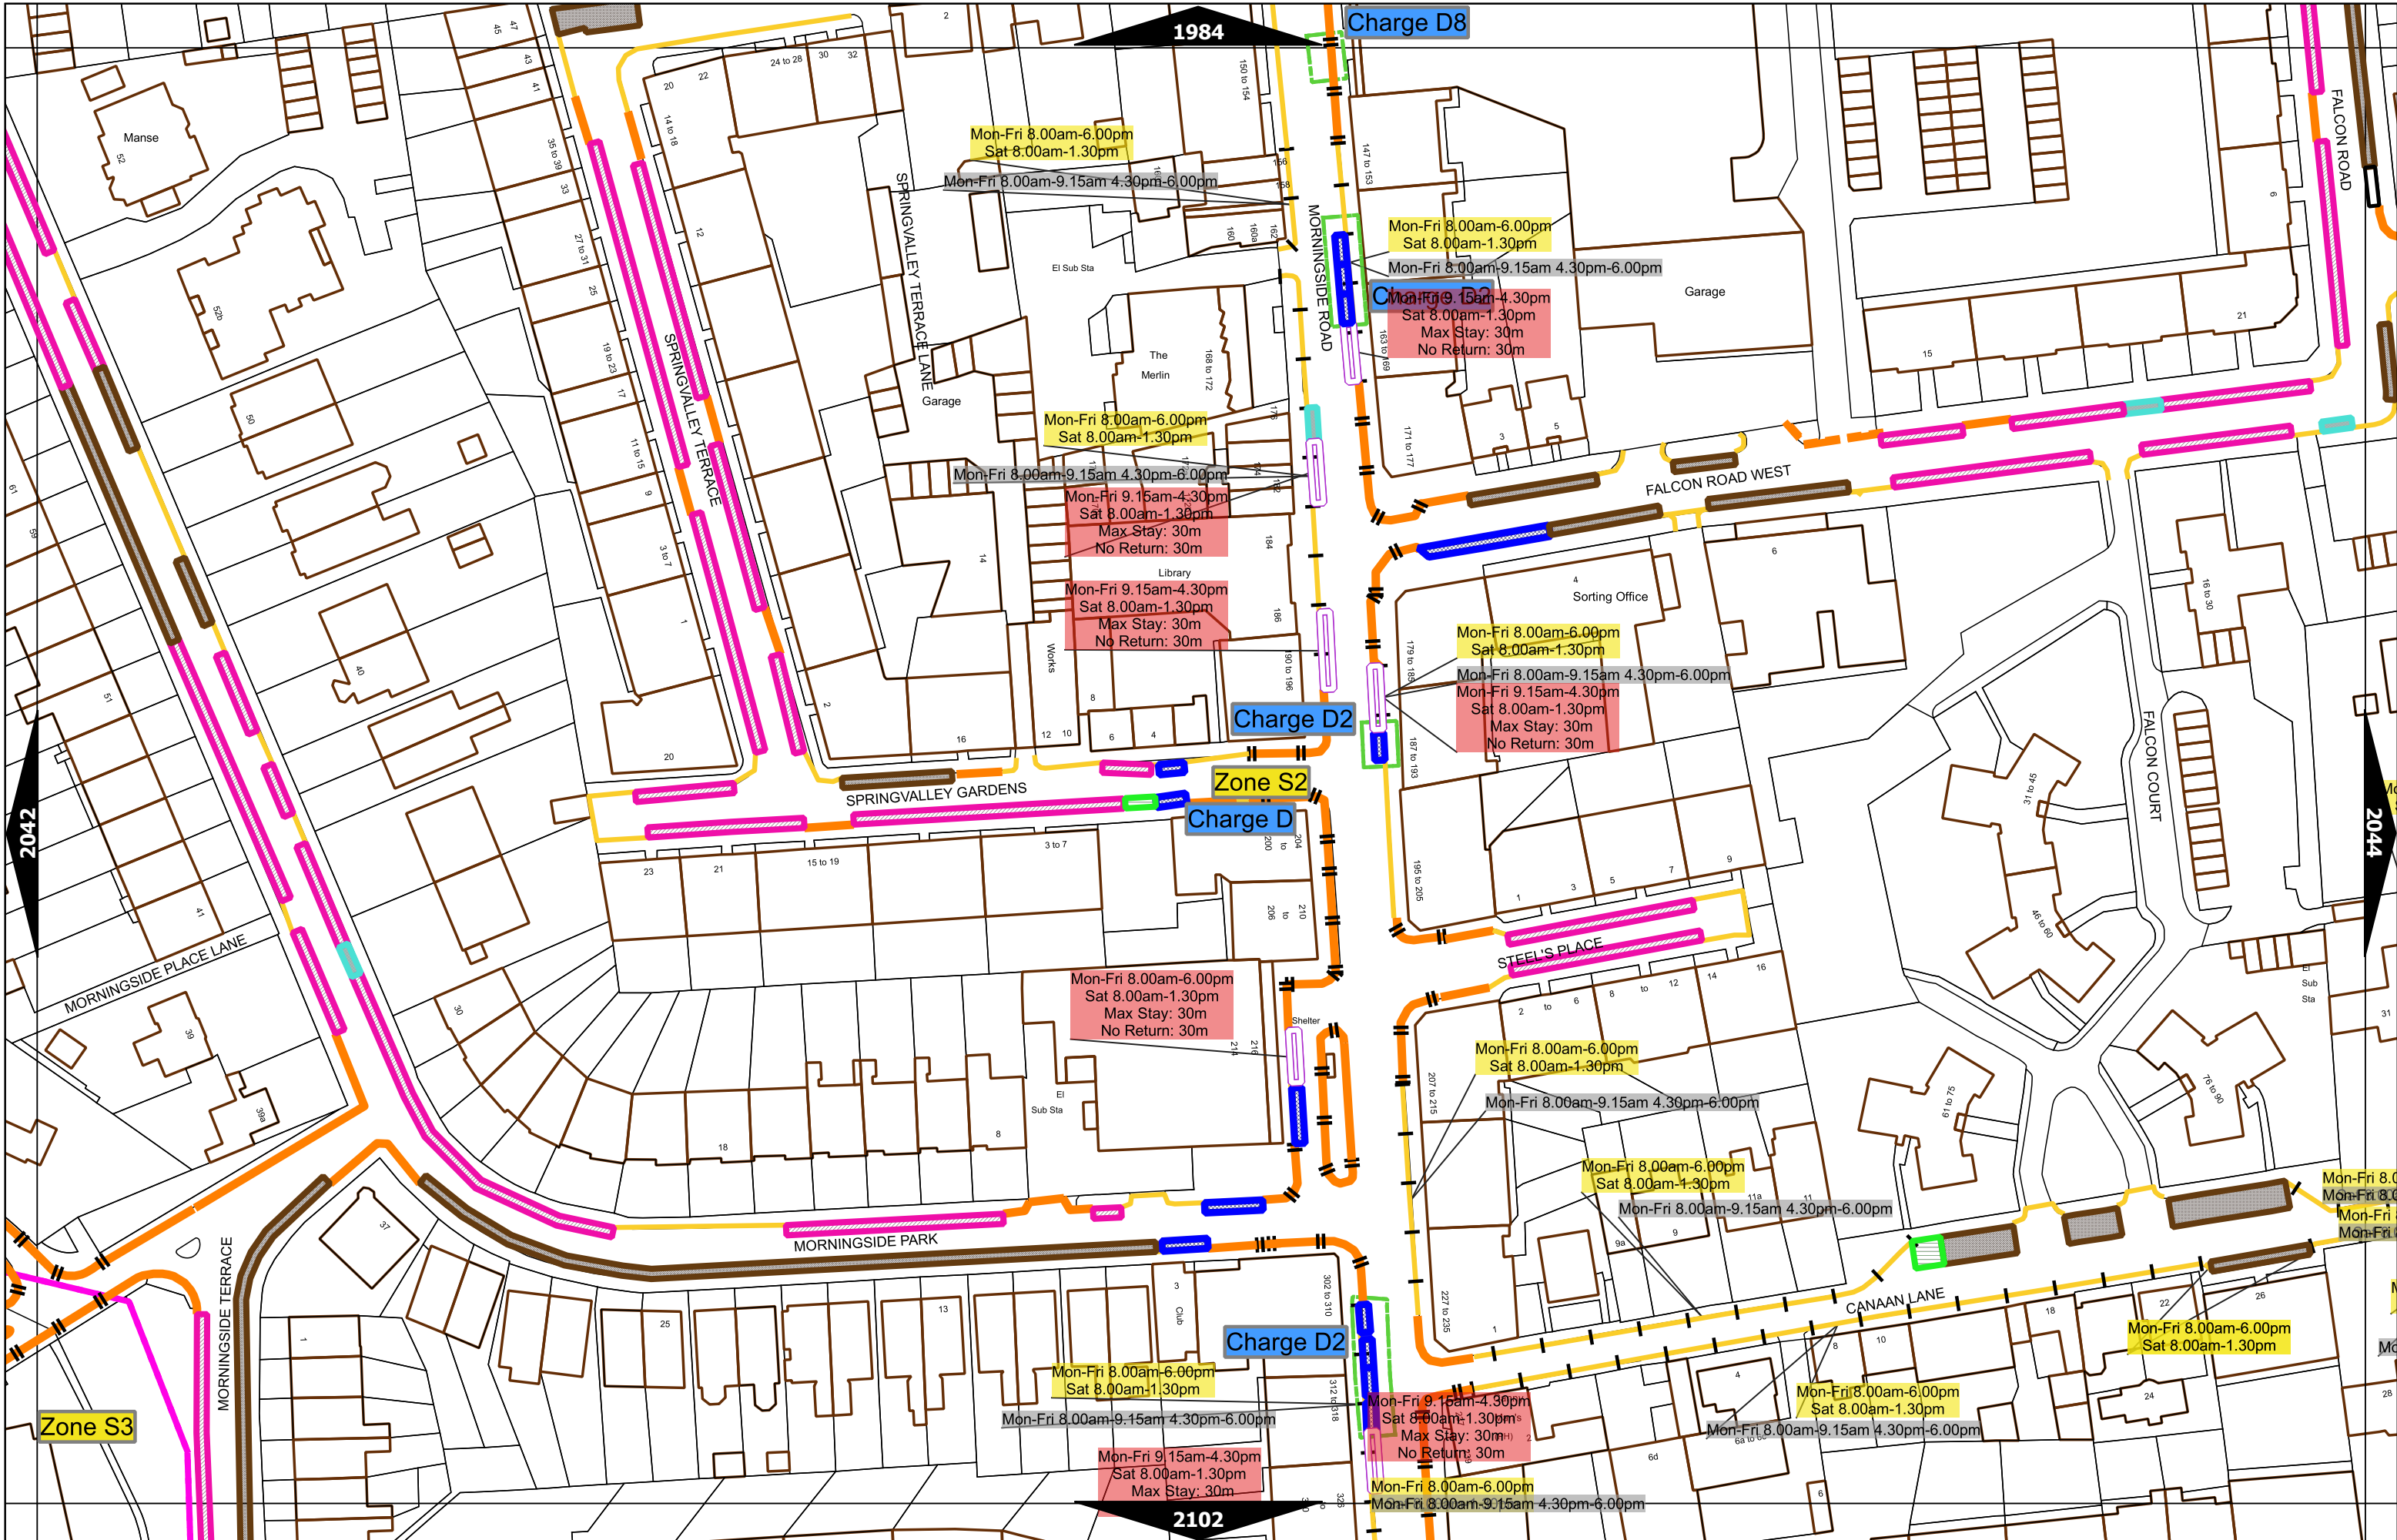

Scale at A3	1:1000
Effective Date	25-Sep-2023
Map Tile	1865
Revision	3
Status	CONFIRMED

Scale at A3	1:1000
Effective Date	25-Sep-2023
Map Tile	1867
Revision	6
Status	CONFIRMED

Scale at A3	1:1000
Effective Date	25-Sep-2023
Map Tile	1868
Revision	6
Status	CONFIRMED

Scale at A3	1:1000
Effective Date	25-Sep-2023
Map Tile	1924
Revision	4
Status	CONFIRMED

Scale at A3	1:1000
Effective Date	25-Sep-2023
Map Tile	1927
Revision	6
Status	CONFIRMED

Scale at A3	1:1000
Effective Date	25-Sep-2023
Map Tile	1984
Revision	4
Status	CONFIRMED

Scale at A3	1:1000
Effective Date	25-Sep-2023
Map Tile	1985
Revision	5
Status	CONFIRMED

Scale at A3	1:1000
Effective Date	25-Sep-2023
Map Tile	2043
Revision	5
Status	CONFIRMED

Scale at A3	1:1000
Effective Date	25-Sep-2023
Map Tile	2044
Revision	4
Status	CONFIRMED

Scale at A3	1:1000
Effective Date	25-Sep-2023
Map Tile	2102
Revision	7
Status	CONFIRMED

Scale at A3	1:1000
Effective Date	25-Sep-2023
Map Tile	2103
Revision	4
Status	CONFIRMED