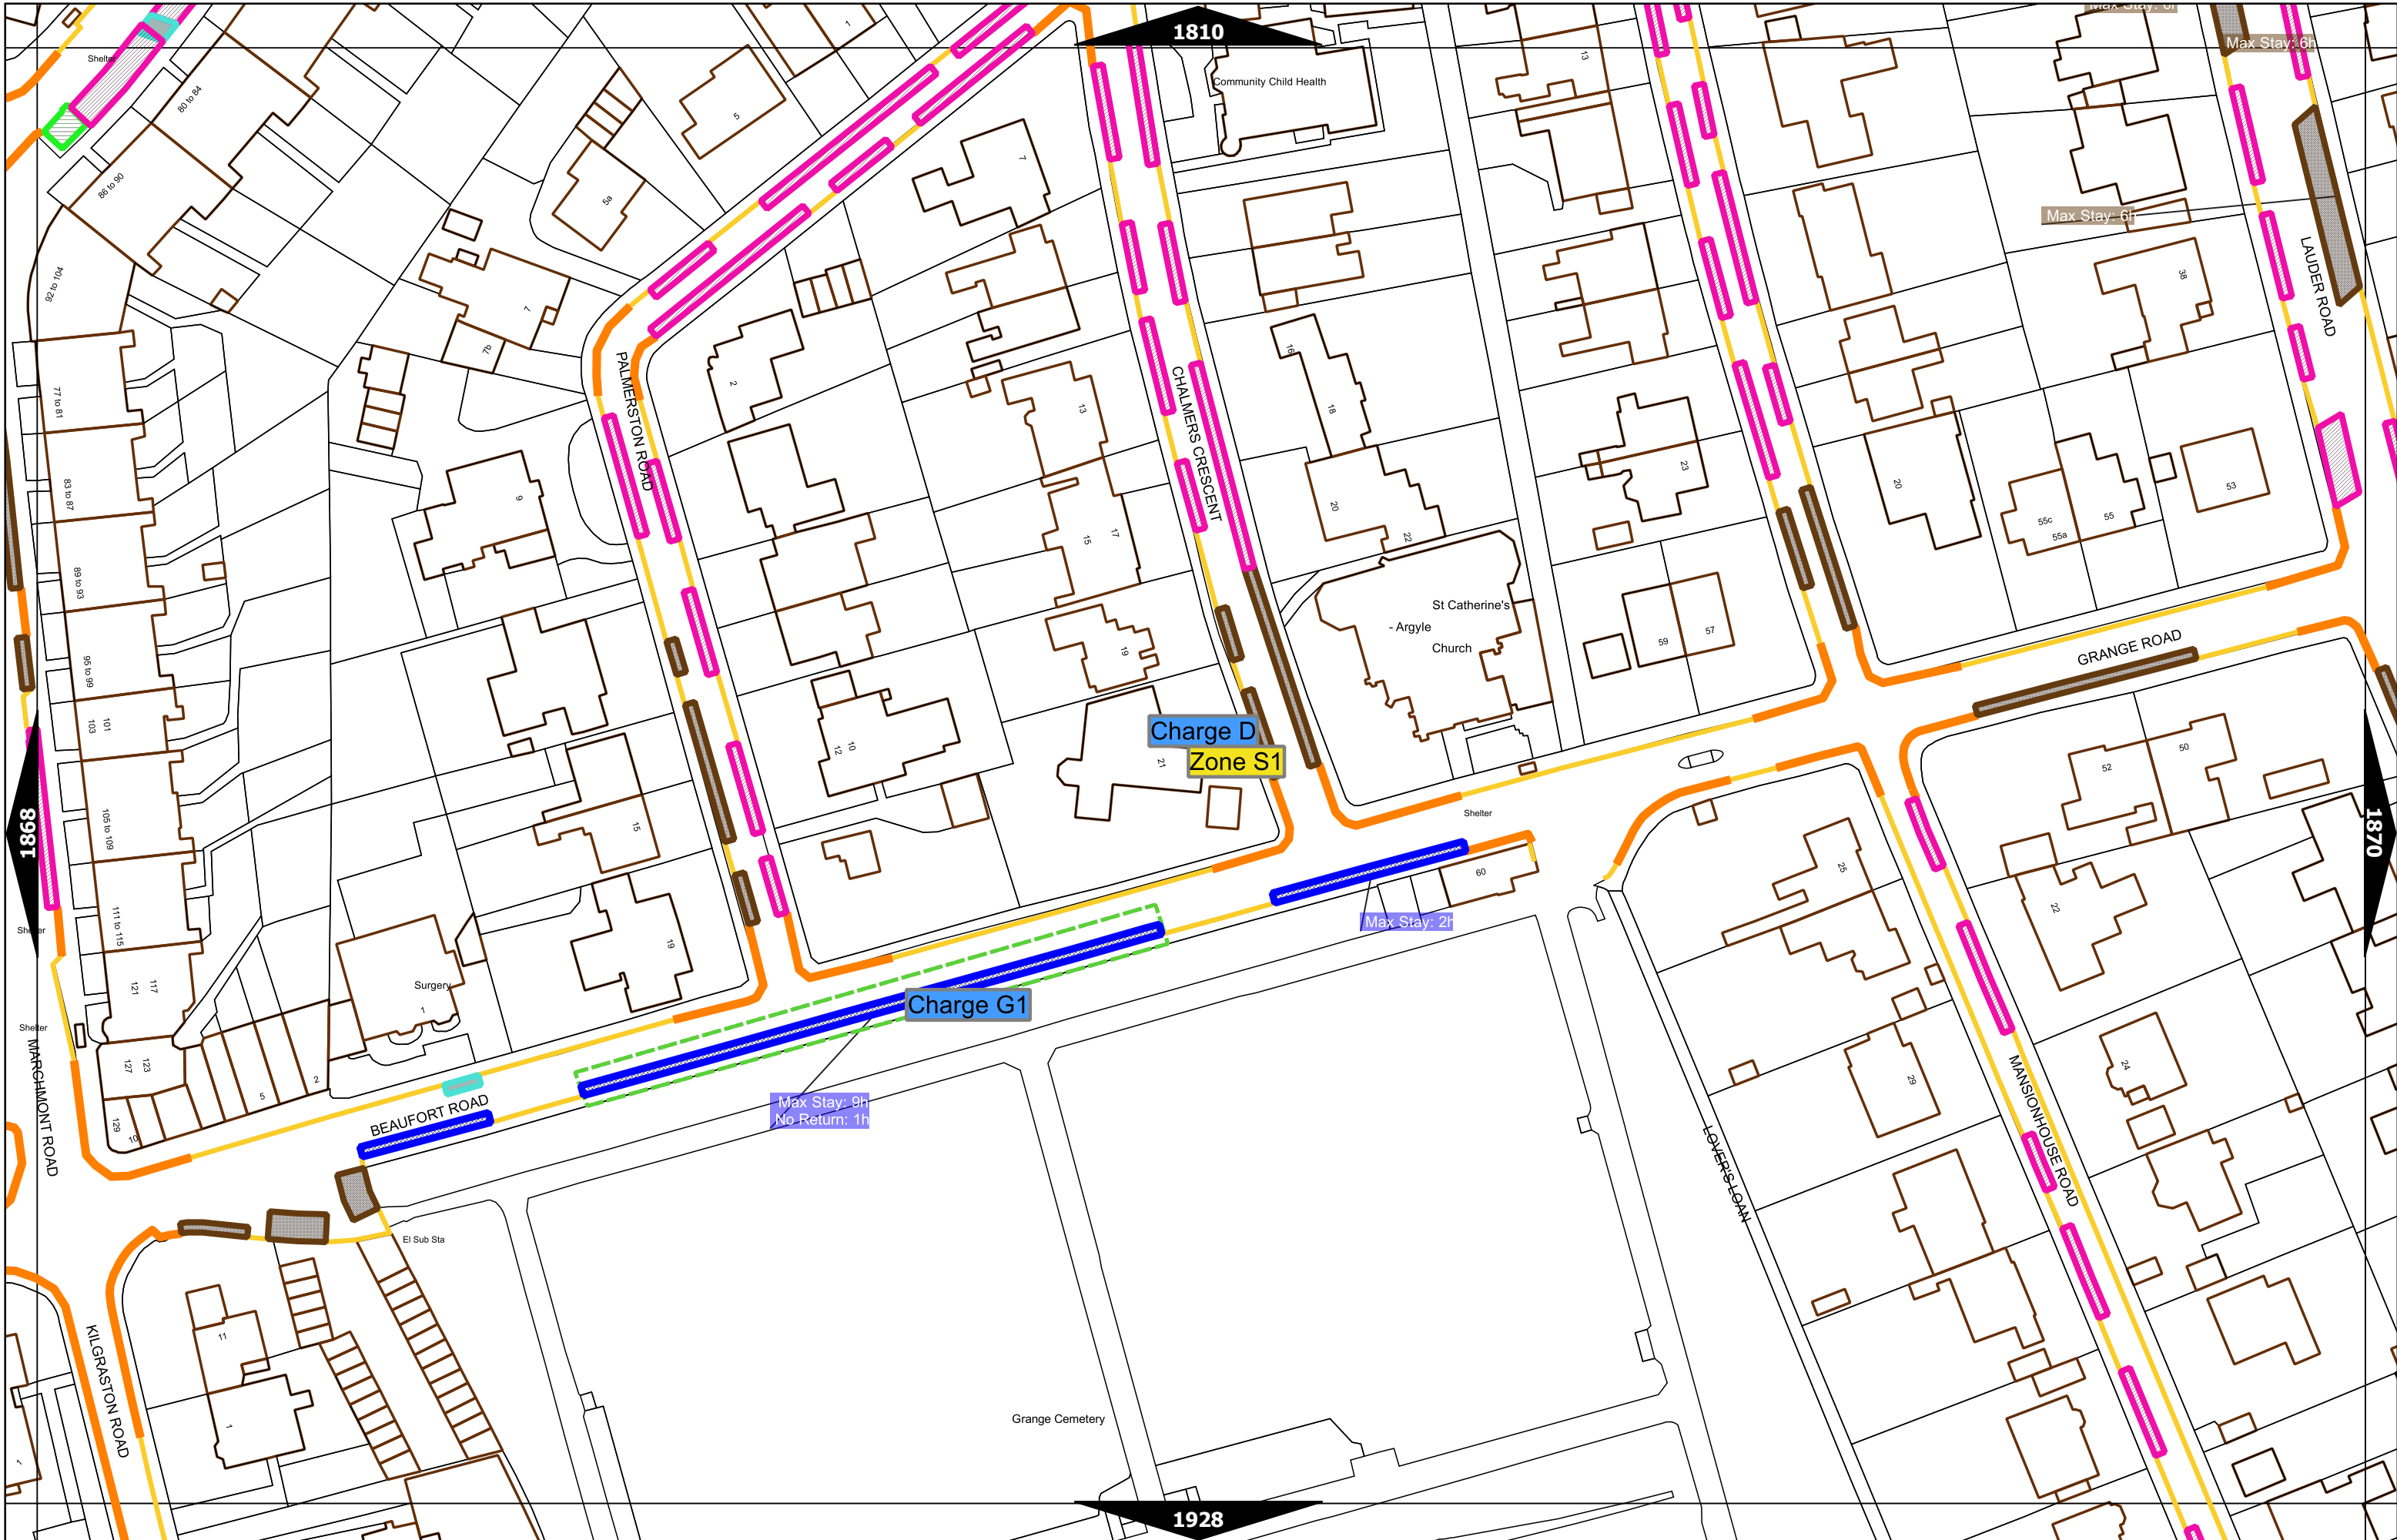

Scale at A3	1:1000
Effective Date	25-Sep-2023
Map Tile	1865
Revision	3
Status	CONFIRMED

Scale at A3	1:1000
Effective Date	25-Sep-2023
Map Tile	1867
Revision	6
Status	CONFIRMED

Scale at A3	1:1000
Effective Date	25-Sep-2023
Map Tile	1868
Revision	6
Status	CONFIRMED

Scale at A3	1:1000
Effective Date	25-Sep-2023
Map Tile	1924
Revision	4
Status	CONFIRMED

Scale at A3	1:1000
Effective Date	25-Sep-2023
Map Tile	1927
Revision	6
Status	CONFIRMED

Scale at A3	1:1000
Effective Date	25-Sep-2023
Map Tile	1984
Revision	4
Status	CONFIRMED

Scale at A3	1:1000
Effective Date	25-Sep-2023
Map Tile	1985
Revision	5
Status	CONFIRMED

Scale at A3	1:1000
Effective Date	25-Sep-2023
Map Tile	2043
Revision	5
Status	CONFIRMED

Scale at A3	1:1000
Effective Date	25-Sep-2023
Map Tile	2044
Revision	4
Status	CONFIRMED

Scale at A3	1:1000
Effective Date	25-Sep-2023
Map Tile	2102
Revision	7
Status	CONFIRMED

Scale at A3	1:1000
Effective Date	25-Sep-2023
Map Tile	2103
Revision	4
Status	CONFIRMED