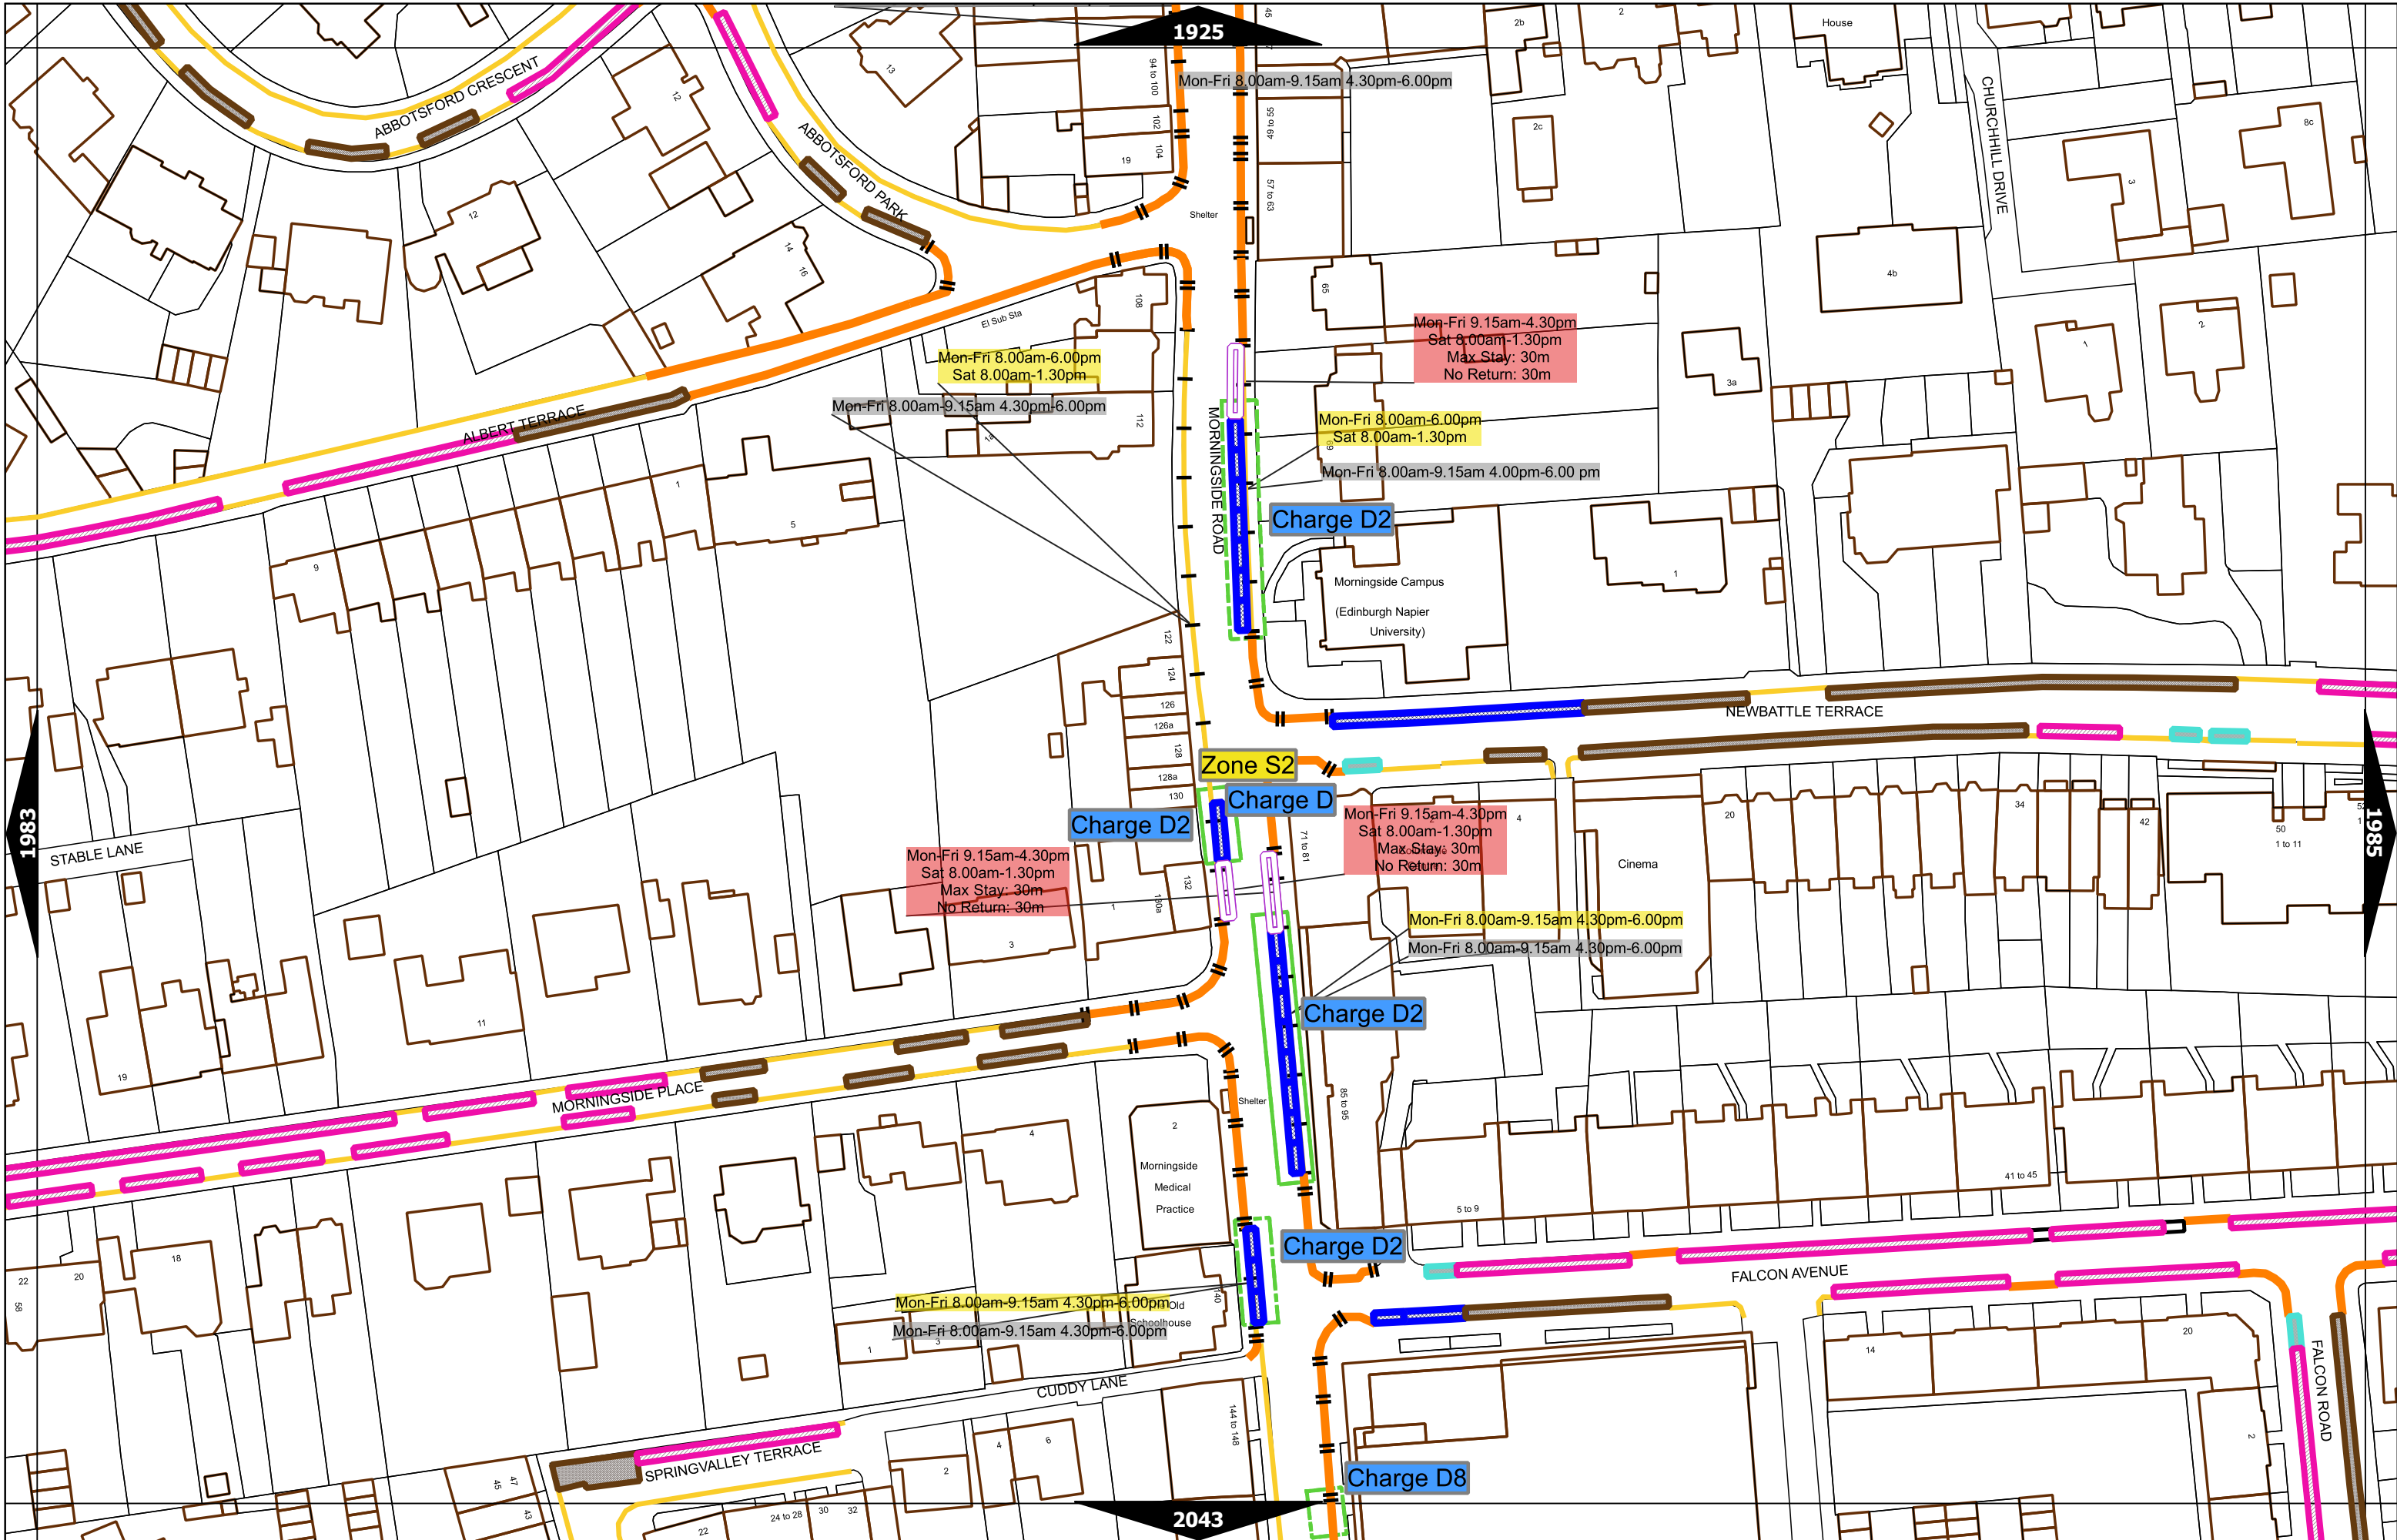

Scale at A3	1:1000
Effective Date	25-Sep-2023
Map Tile	1865
Revision	3
Status	CONFIRMED

Scale at A3	1:1000
Effective Date	25-Sep-2023
Map Tile	1867
Revision	6
Status	CONFIRMED

Scale at A3	1:1000
Effective Date	25-Sep-2023
Map Tile	1868
Revision	6
Status	CONFIRMED

Scale at A3	1:1000
Effective Date	25-Sep-2023
Map Tile	1924
Revision	4
Status	CONFIRMED

Scale at A3	1:1000
Effective Date	25-Sep-2023
Map Tile	1927
Revision	6
Status	CONFIRMED

Scale at A3	1:1000
Effective Date	25-Sep-2023
Map Tile	1984
Revision	4
Status	CONFIRMED

Scale at A3	1:1000
Effective Date	25-Sep-2023
Map Tile	1985
Revision	5
Status	CONFIRMED

Scale at A3	1:1000
Effective Date	25-Sep-2023
Map Tile	2043
Revision	5
Status	CONFIRMED

Scale at A3	1:1000
Effective Date	25-Sep-2023
Map Tile	2044
Revision	4
Status	CONFIRMED

Scale at A3	1:1000
Effective Date	25-Sep-2023
Map Tile	2102
Revision	7
Status	CONFIRMED

Scale at A3	1:1000
Effective Date	25-Sep-2023
Map Tile	2103
Revision	4
Status	CONFIRMED