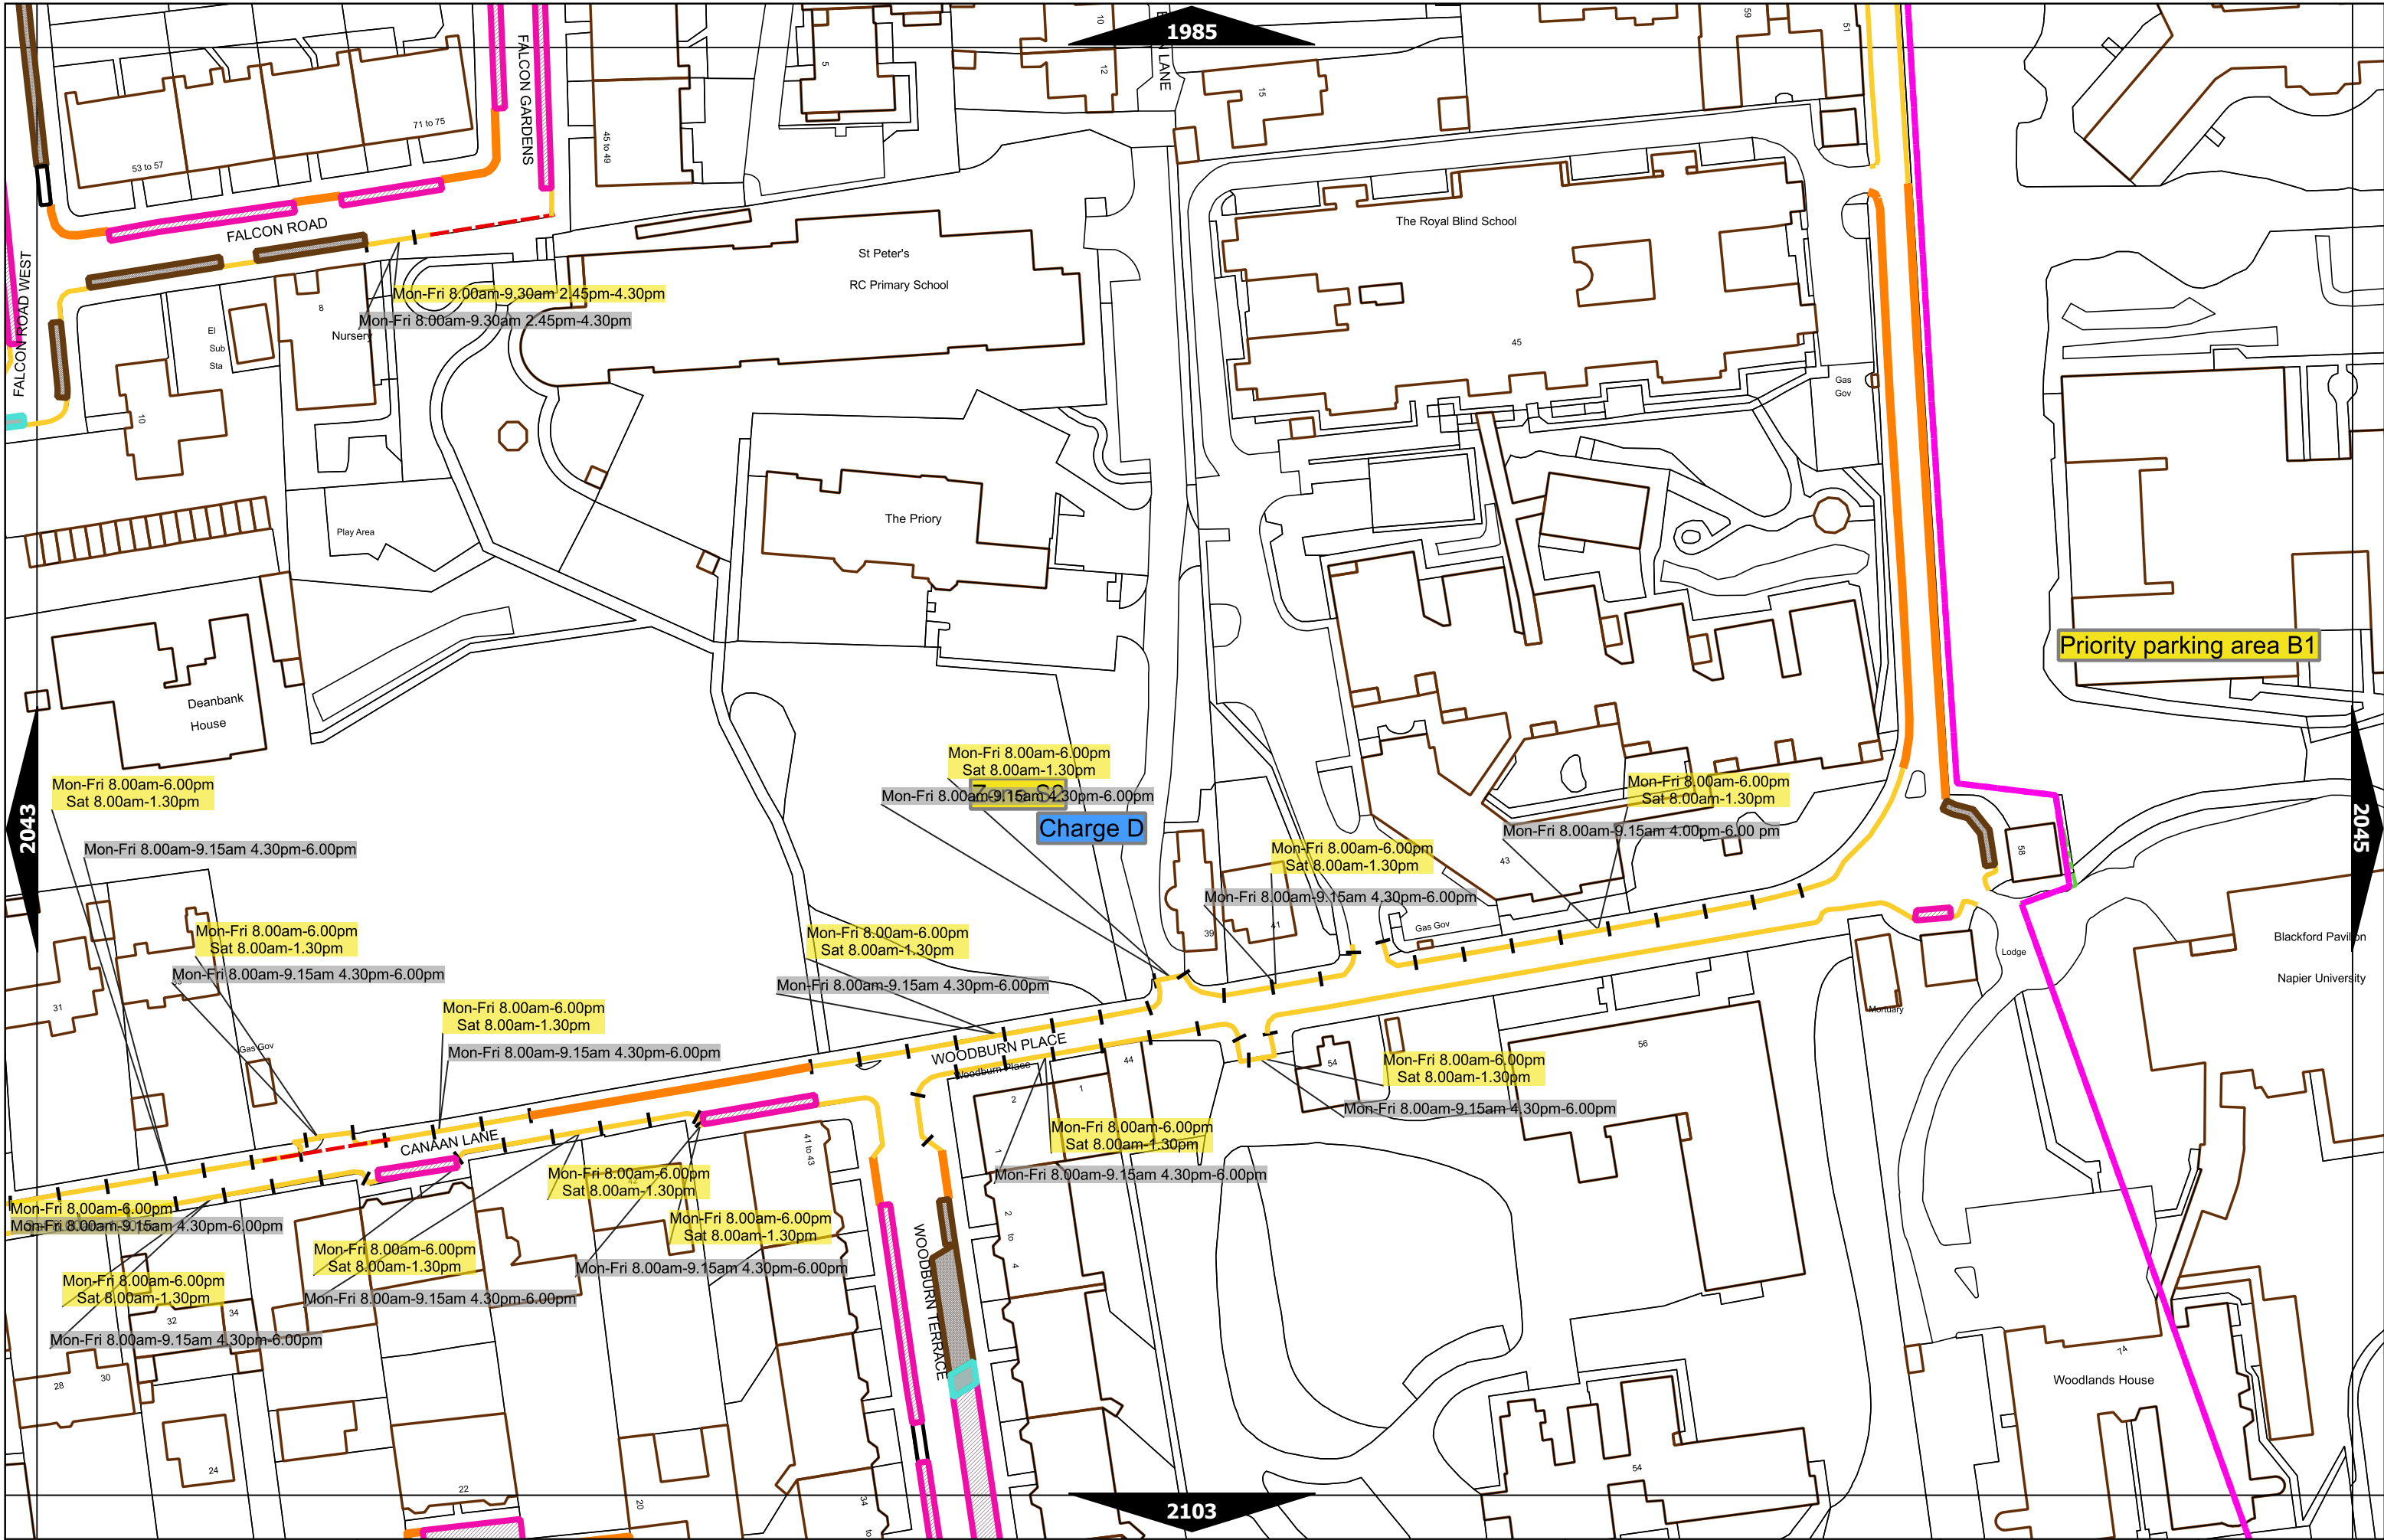

Scale at A3	1:1000
Effective Date	25-Sep-2023
Map Tile	1865
Revision	3
Status	CONFIRMED

Scale at A3	1:1000
Effective Date	25-Sep-2023
Map Tile	1867
Revision	6
Status	CONFIRMED

Scale at A3	1:1000
Effective Date	25-Sep-2023
Map Tile	1868
Revision	6
Status	CONFIRMED

Scale at A3	1:1000
Effective Date	25-Sep-2023
Map Tile	1924
Revision	4
Status	CONFIRMED

Scale at A3	1:1000
Effective Date	25-Sep-2023
Map Tile	1927
Revision	6
Status	CONFIRMED

Scale at A3	1:1000
Effective Date	25-Sep-2023
Map Tile	1984
Revision	4
Status	CONFIRMED

Scale at A3	1:1000
Effective Date	25-Sep-2023
Map Tile	1985
Revision	5
Status	CONFIRMED

Scale at A3	1:1000
Effective Date	25-Sep-2023
Map Tile	2043
Revision	5
Status	CONFIRMED

Scale at A3	1:1000
Effective Date	25-Sep-2023
Map Tile	2044
Revision	4
Status	CONFIRMED

Scale at A3	1:1000
Effective Date	25-Sep-2023
Map Tile	2102
Revision	7
Status	CONFIRMED

Scale at A3	1:1000
Effective Date	25-Sep-2023
Map Tile	2103
Revision	4
Status	CONFIRMED