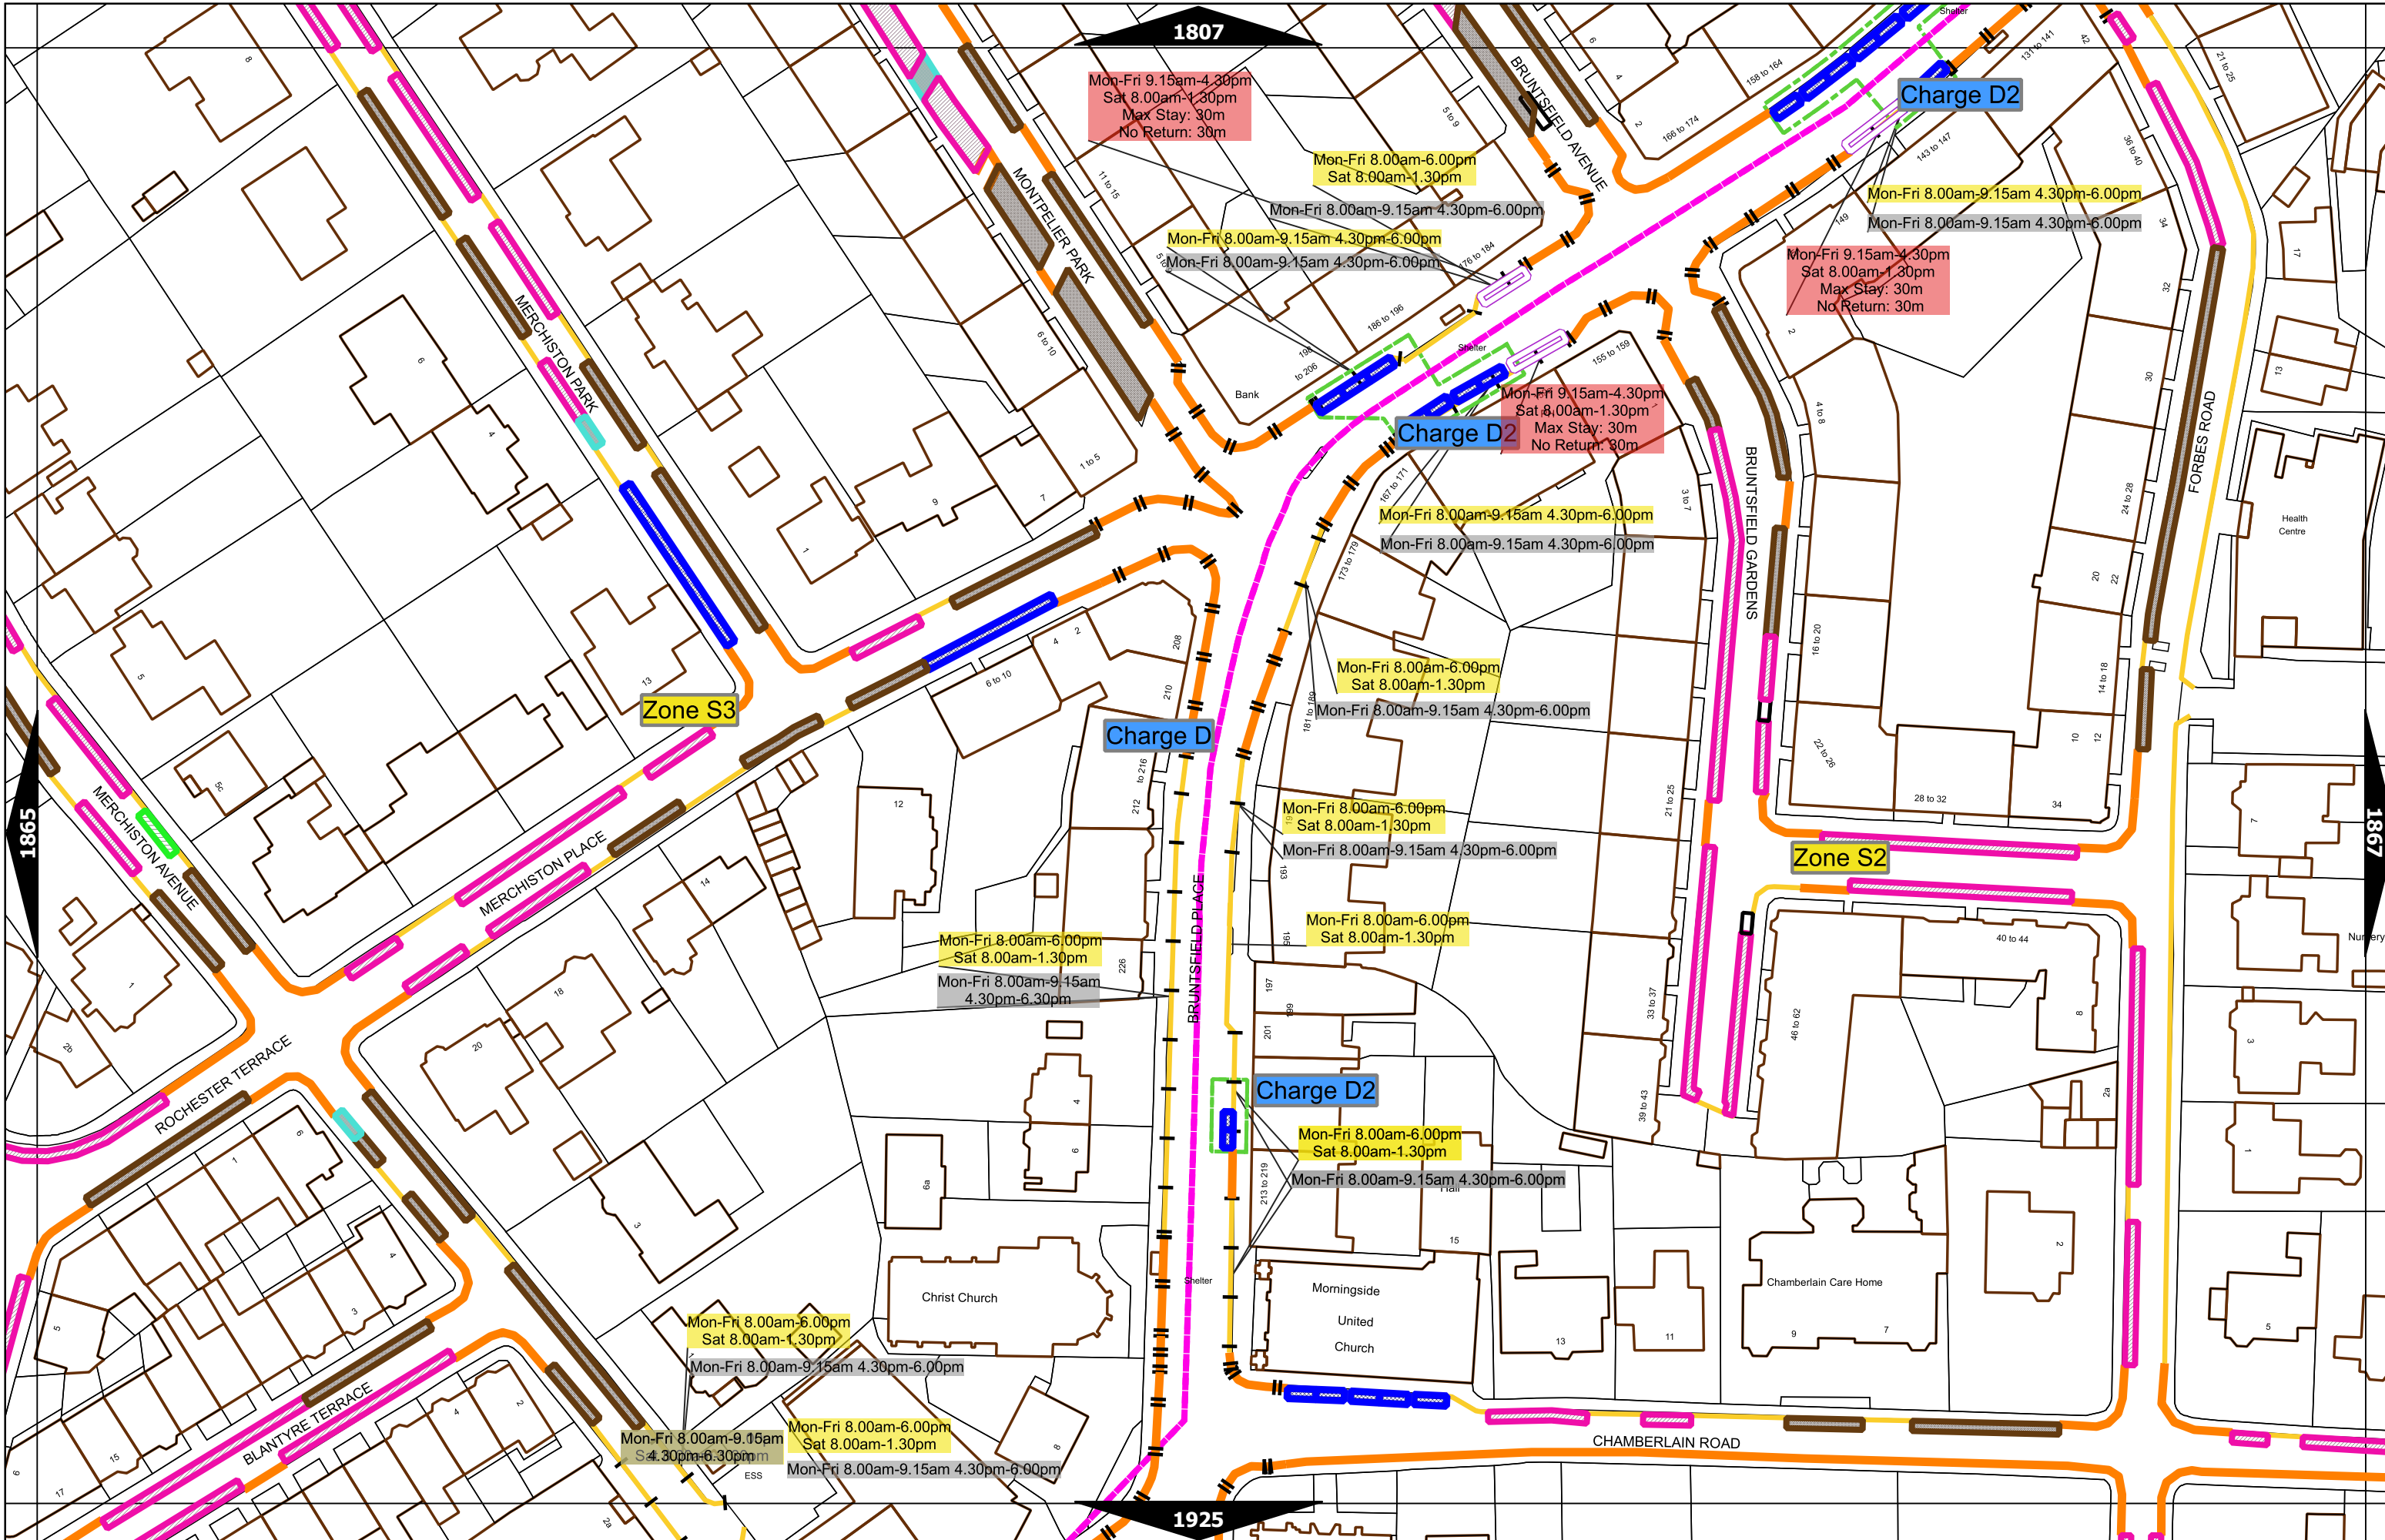

Scale at A3	1:1000
Effective Date	25-Sep-2023
Map Tile	1865
Revision	3
Status	CONFIRMED

Scale at A3	1:1000
Effective Date	25-Sep-2023
Map Tile	1867
Revision	6
Status	CONFIRMED

Scale at A3	1:1000
Effective Date	25-Sep-2023
Map Tile	1868
Revision	6
Status	CONFIRMED

Scale at A3	1:1000
Effective Date	25-Sep-2023
Map Tile	1924
Revision	4
Status	CONFIRMED

Scale at A3	1:1000
Effective Date	25-Sep-2023
Map Tile	1927
Revision	6
Status	CONFIRMED

Scale at A3	1:1000
Effective Date	25-Sep-2023
Map Tile	1984
Revision	4
Status	CONFIRMED

Scale at A3	1:1000
Effective Date	25-Sep-2023
Map Tile	1985
Revision	5
Status	CONFIRMED

Scale at A3	1:1000
Effective Date	25-Sep-2023
Map Tile	2043
Revision	5
Status	CONFIRMED

Scale at A3	1:1000
Effective Date	25-Sep-2023
Map Tile	2044
Revision	4
Status	CONFIRMED

Scale at A3	1:1000
Effective Date	25-Sep-2023
Map Tile	2102
Revision	7
Status	CONFIRMED

Scale at A3	1:1000
Effective Date	25-Sep-2023
Map Tile	2103
Revision	4
Status	CONFIRMED