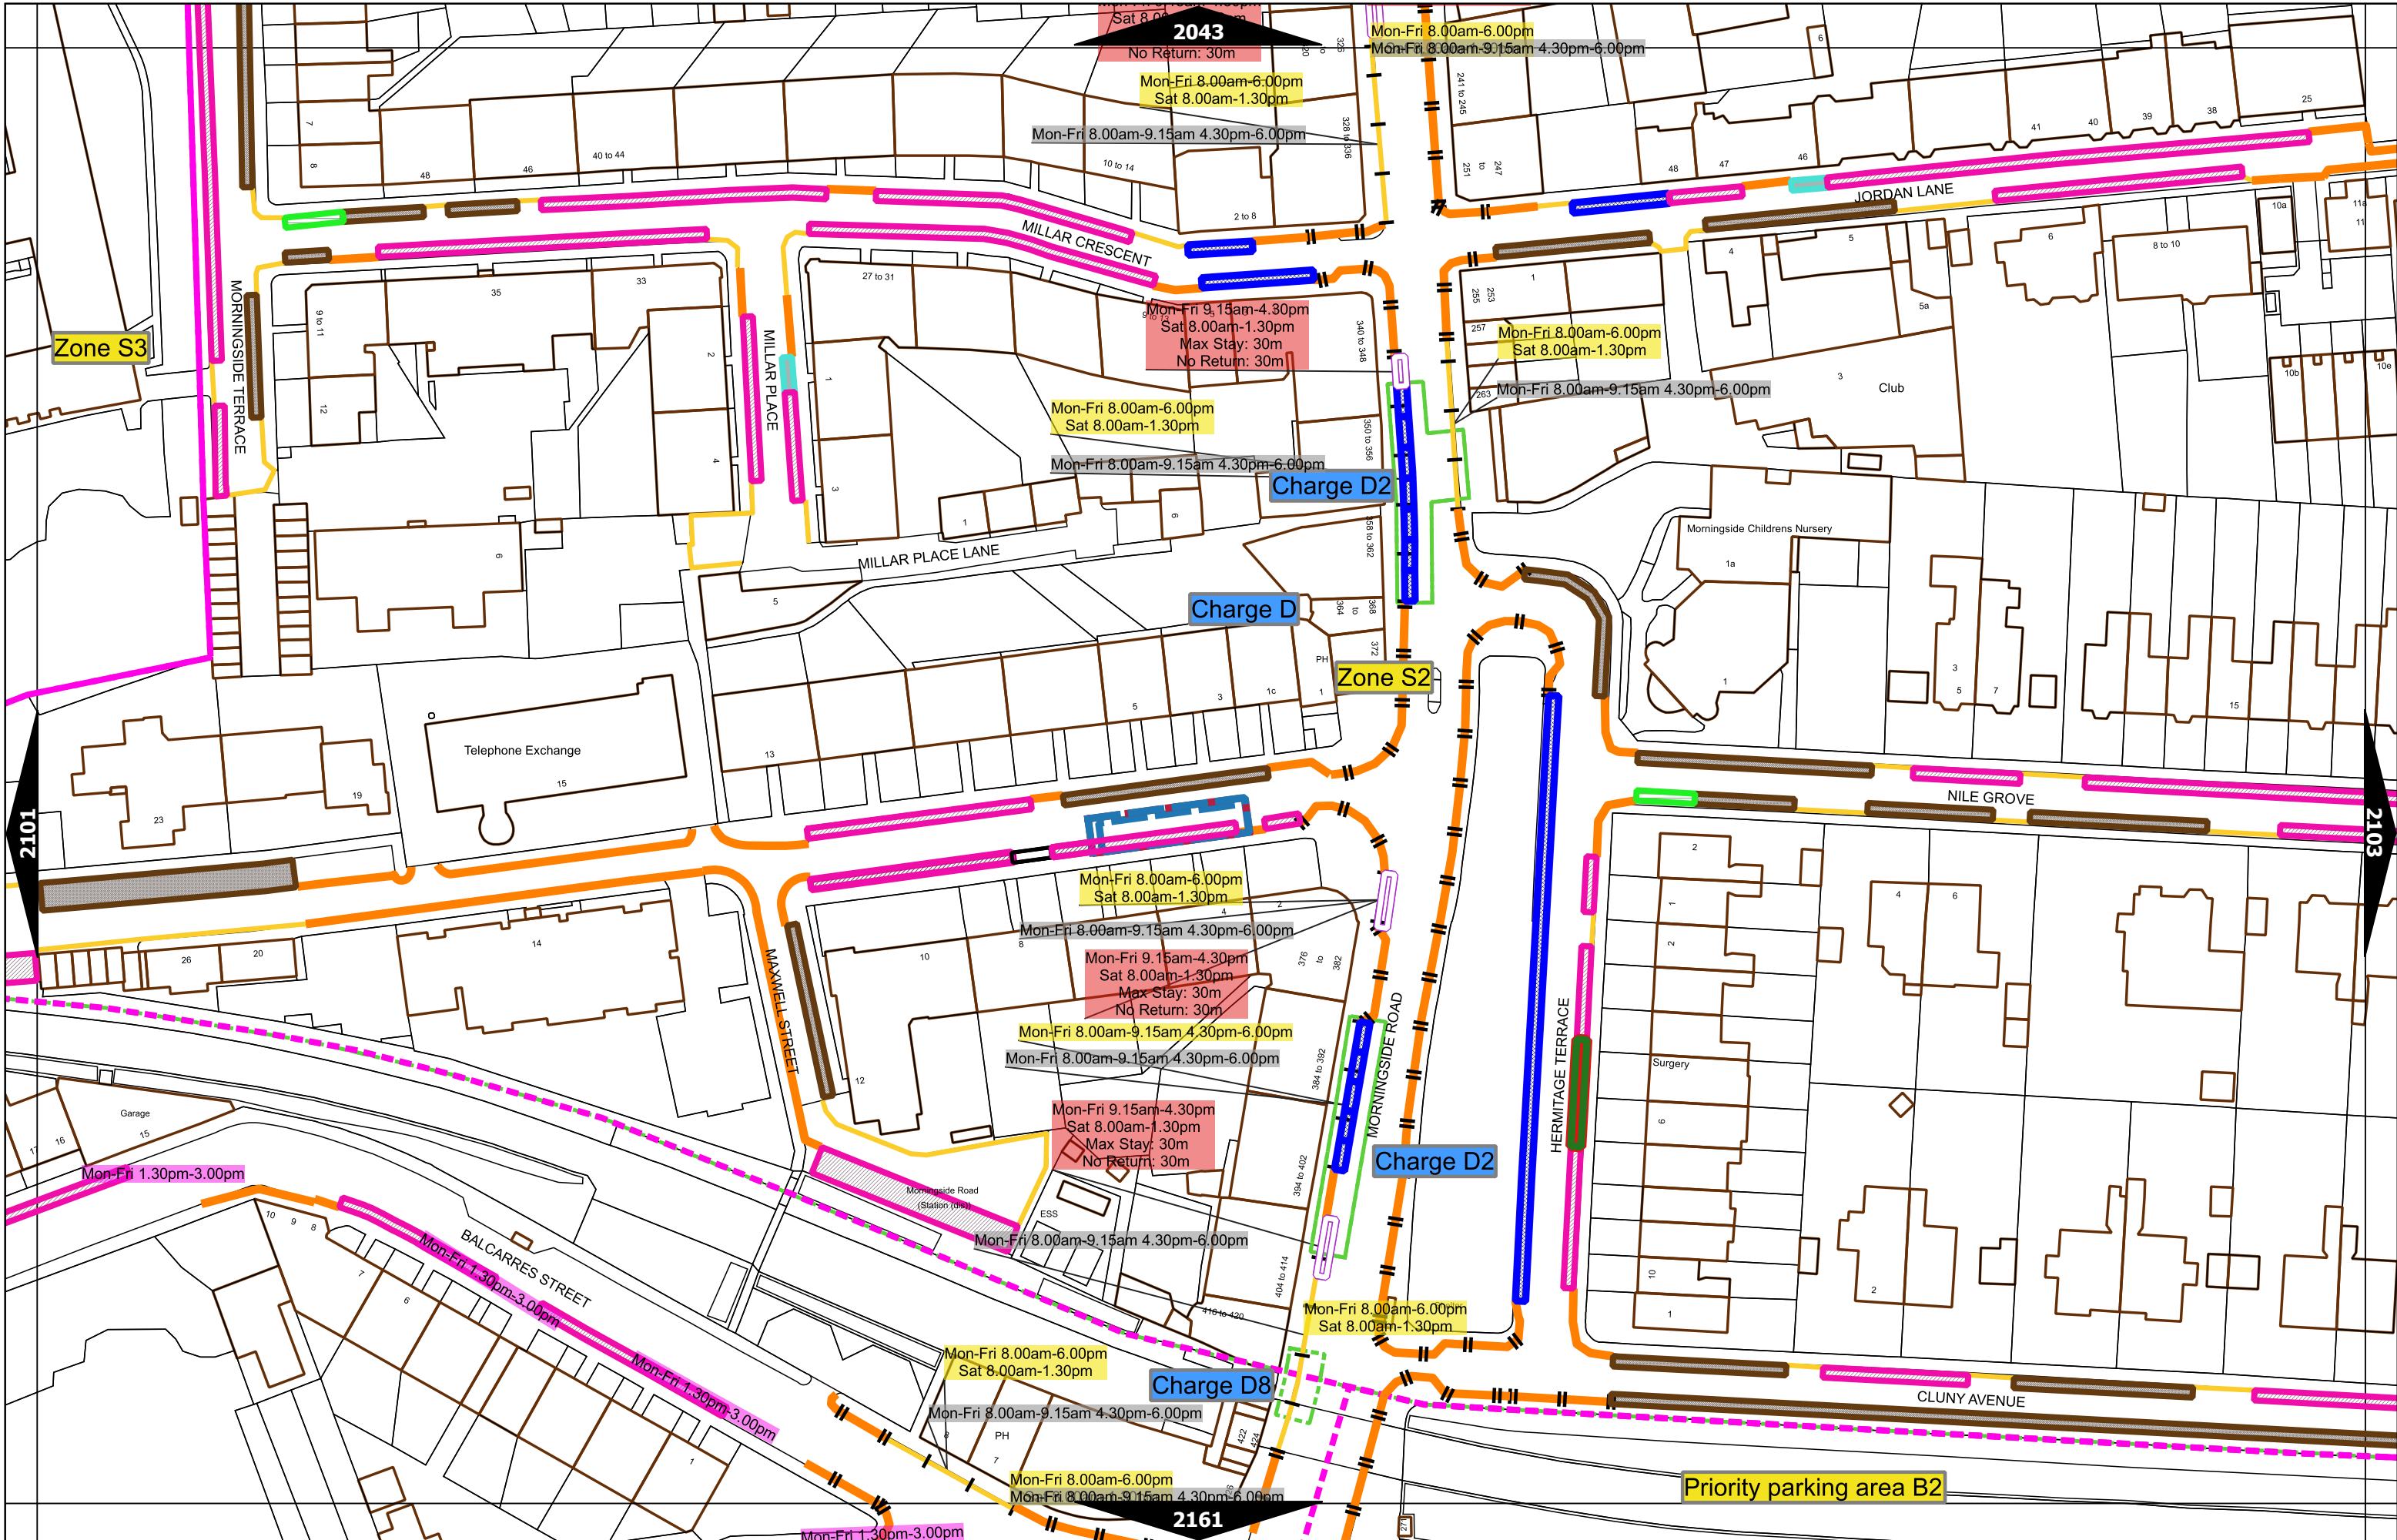

Scale at A3	1:1000
Effective Date	25-Sep-2023
Map Tile	1924
Revision	4
Status	CONFIRMED

Scale at A3	1:1000
Effective Date	25-Sep-2023
Map Tile	1927
Revision	6
Status	CONFIRMED

Scale at A3	1:1000
Effective Date	25-Sep-2023
Map Tile	1984
Revision	4
Status	CONFIRMED

Scale at A3	1:1000
Effective Date	25-Sep-2023
Map Tile	1985
Revision	5
Status	CONFIRMED

Scale at A3	1:1000
Effective Date	25-Sep-2023
Map Tile	2043
Revision	5
Status	CONFIRMED

Scale at A3	1:1000
Effective Date	25-Sep-2023
Map Tile	2044
Revision	4
Status	CONFIRMED

Scale at A3	1:1000
Effective Date	25-Sep-2023
Map Tile	2102
Revision	7
Status	CONFIRMED

Scale at A3	1:1000
Effective Date	25-Sep-2023
Map Tile	2103
Revision	4
Status	CONFIRMED