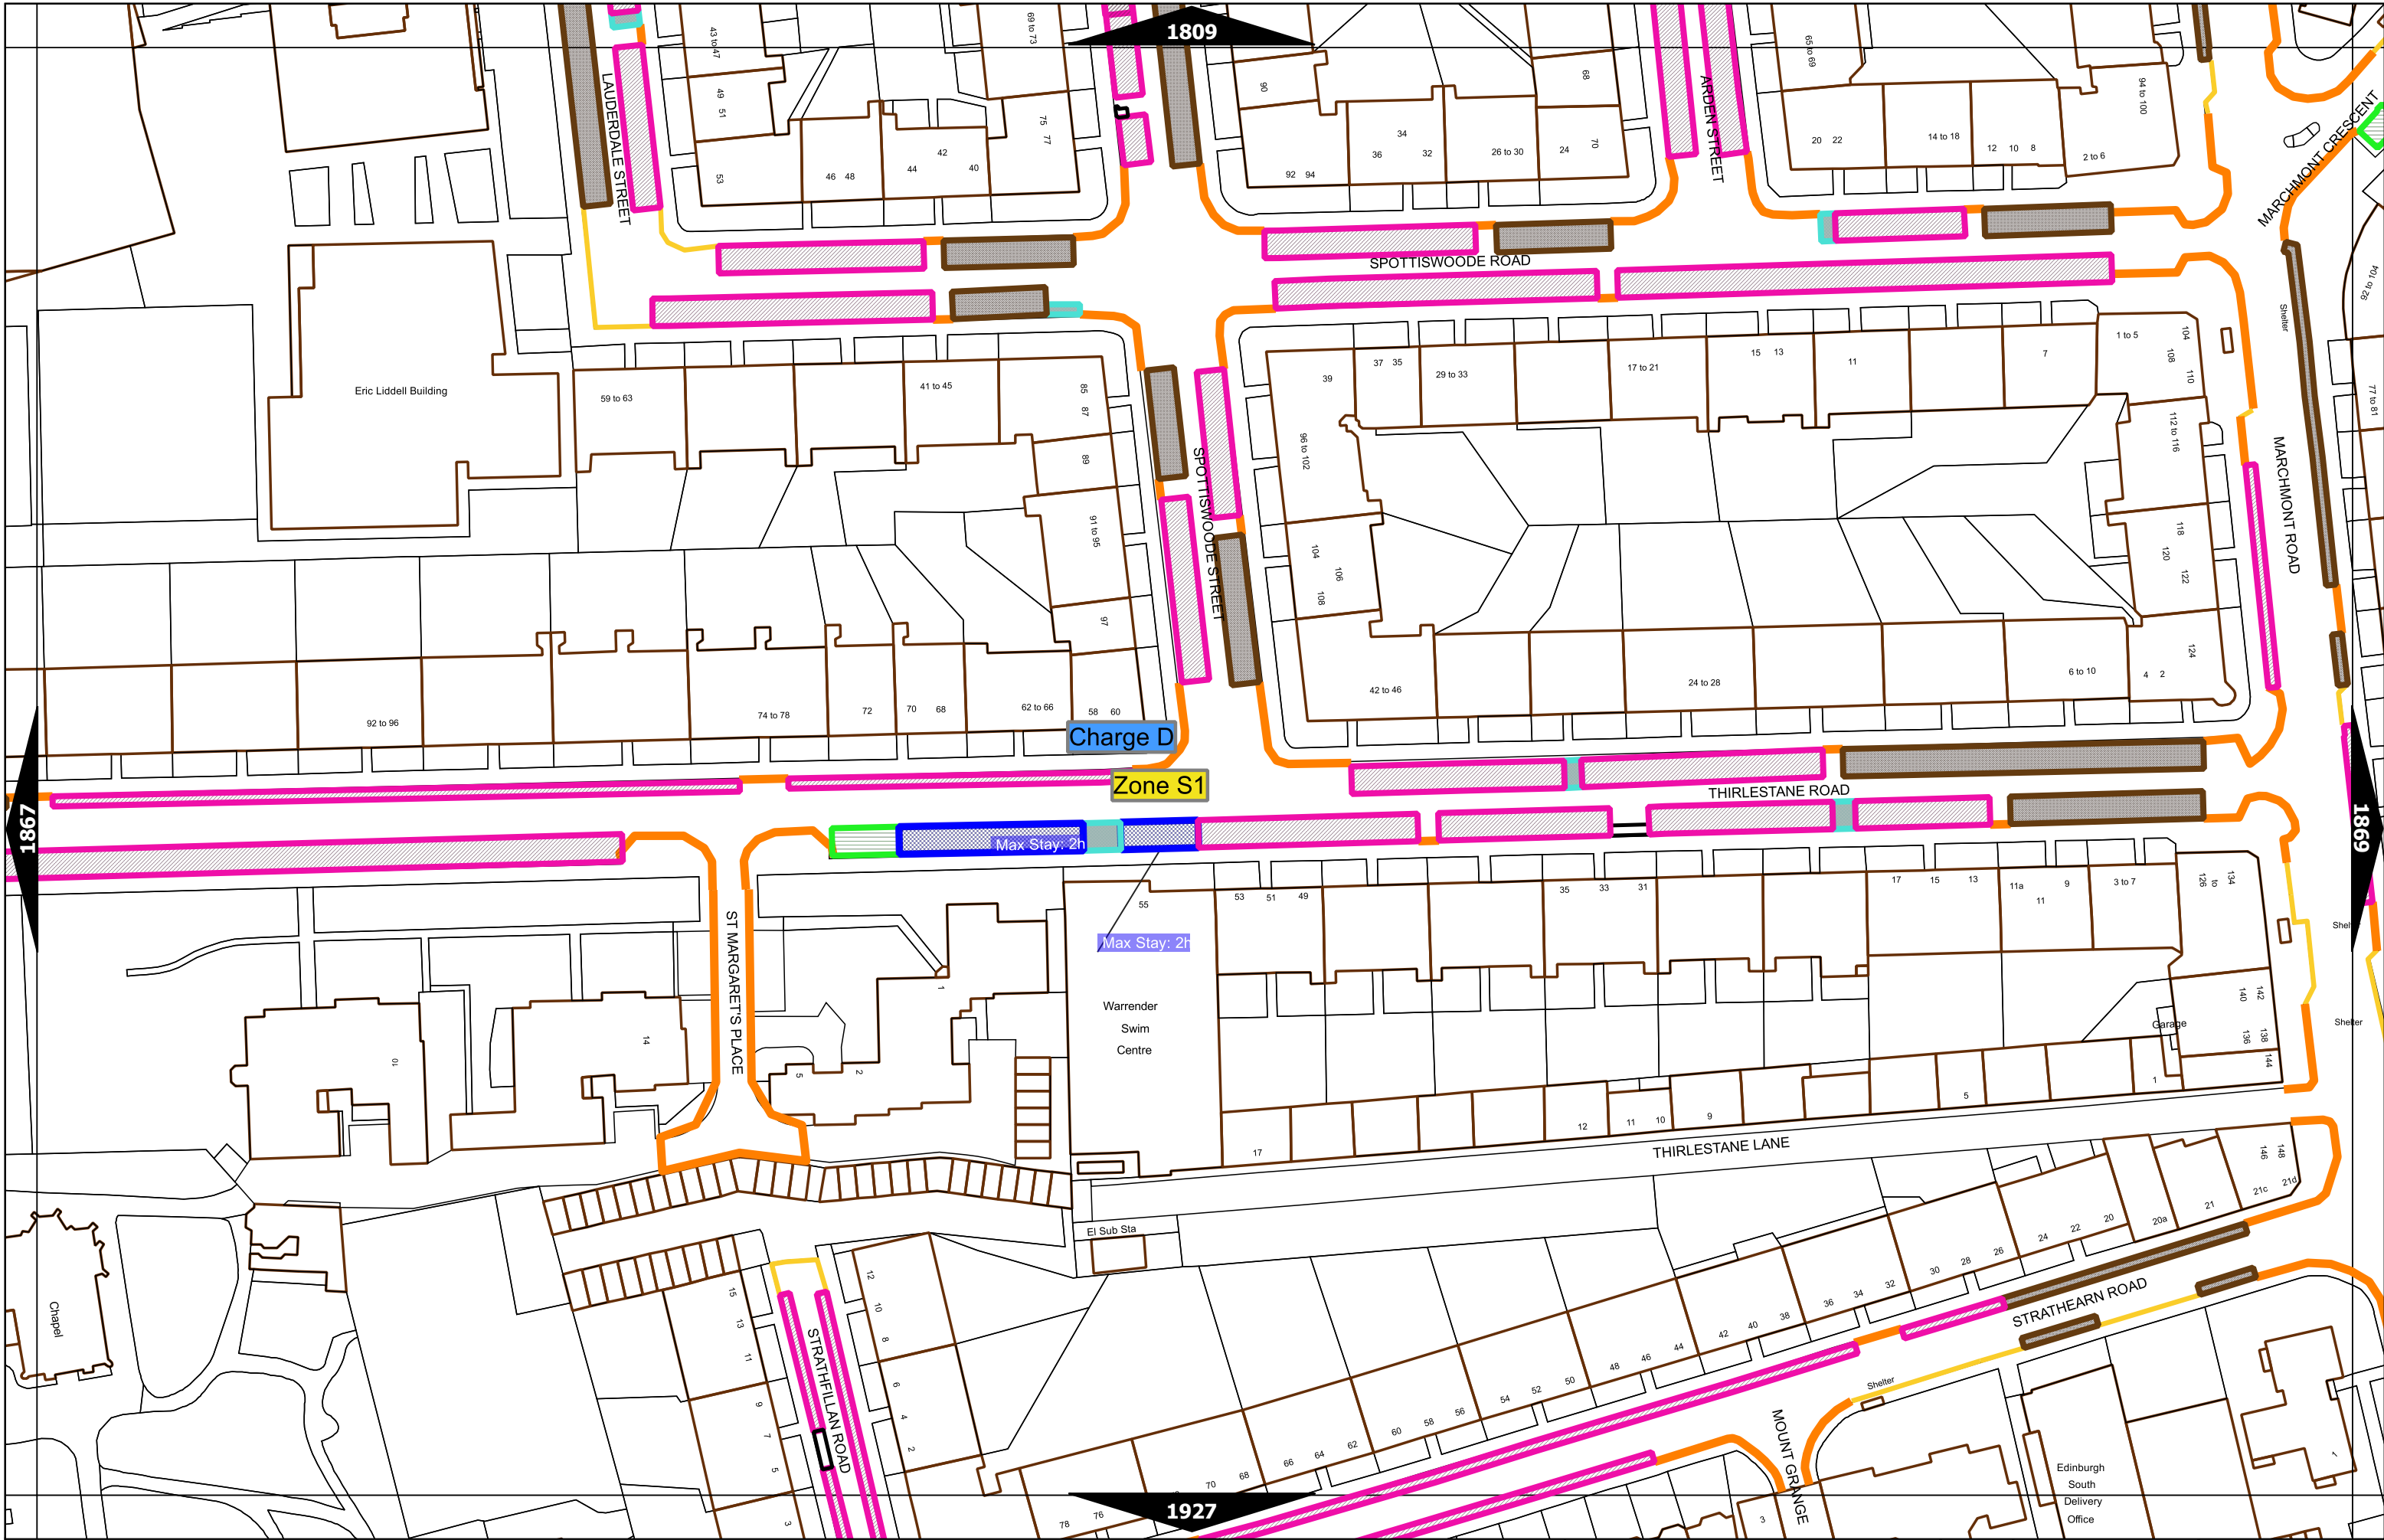

Scale at A3	1:1000
Effective Date	25-Sep-2023
Map Tile	1865
Revision	3
Status	CONFIRMED

Scale at A3	1:1000
Effective Date	25-Sep-2023
Map Tile	1867
Revision	6
Status	CONFIRMED

Scale at A3	1:1000
Effective Date	25-Sep-2023
Map Tile	1868
Revision	6
Status	CONFIRMED

Scale at A3	1:1000
Effective Date	25-Sep-2023
Map Tile	1924
Revision	4
Status	CONFIRMED

Scale at A3	1:1000
Effective Date	25-Sep-2023
Map Tile	1927
Revision	6
Status	CONFIRMED

Scale at A3	1:1000
Effective Date	25-Sep-2023
Map Tile	1984
Revision	4
Status	CONFIRMED

Scale at A3	1:1000
Effective Date	25-Sep-2023
Map Tile	1985
Revision	5
Status	CONFIRMED

Scale at A3	1:1000
Effective Date	25-Sep-2023
Map Tile	2043
Revision	5
Status	CONFIRMED

Scale at A3	1:1000
Effective Date	25-Sep-2023
Map Tile	2044
Revision	4
Status	CONFIRMED

Scale at A3	1:1000
Effective Date	25-Sep-2023
Map Tile	2102
Revision	7
Status	CONFIRMED

Scale at A3	1:1000
Effective Date	25-Sep-2023
Map Tile	2103
Revision	4
Status	CONFIRMED