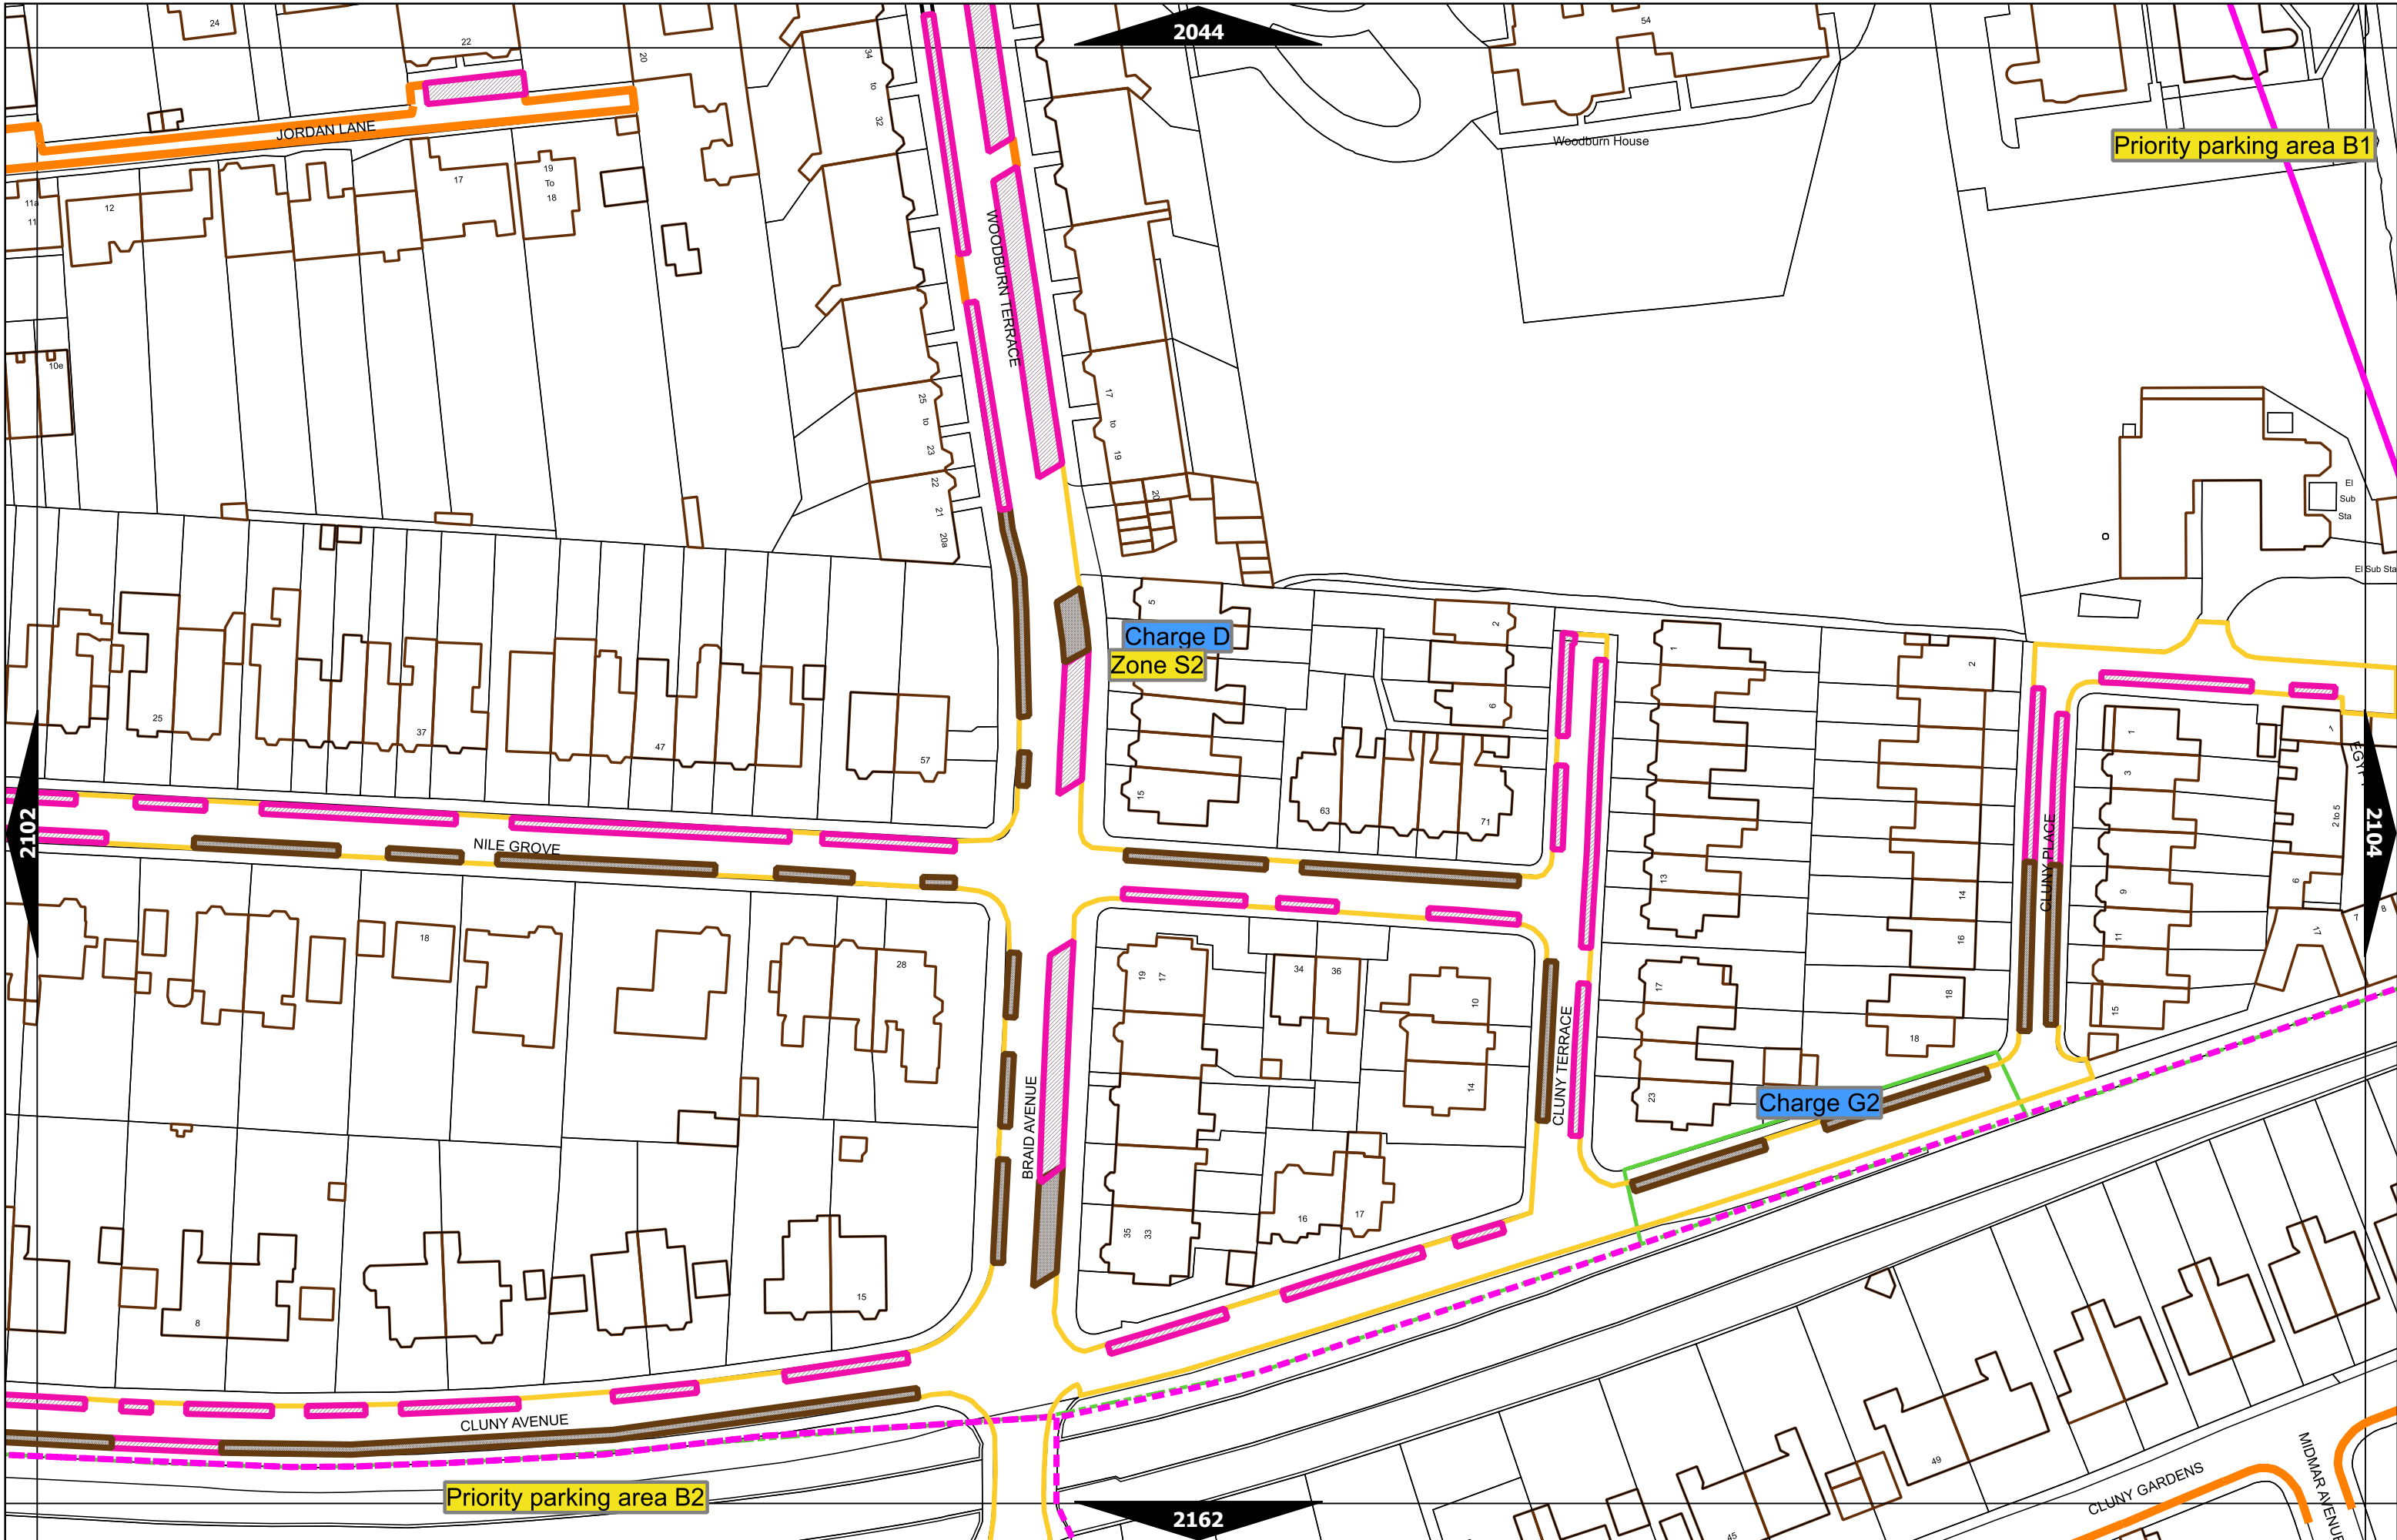

Scale at A3	1:1000
Effective Date	25-Sep-2023
Map Tile	1924
Revision	4
Status	CONFIRMED

Scale at A3	1:1000
Effective Date	25-Sep-2023
Map Tile	1927
Revision	6
Status	CONFIRMED

Scale at A3	1:1000
Effective Date	25-Sep-2023
Map Tile	1984
Revision	4
Status	CONFIRMED

Scale at A3	1:1000
Effective Date	25-Sep-2023
Map Tile	1985
Revision	5
Status	CONFIRMED

Scale at A3	1:1000
Effective Date	25-Sep-2023
Map Tile	2043
Revision	5
Status	CONFIRMED

Scale at A3	1:1000
Effective Date	25-Sep-2023
Map Tile	2044
Revision	4
Status	CONFIRMED

Scale at A3	1:1000
Effective Date	25-Sep-2023
Map Tile	2102
Revision	7
Status	CONFIRMED

Scale at A3	1:1000
Effective Date	25-Sep-2023
Map Tile	2103
Revision	4
Status	CONFIRMED