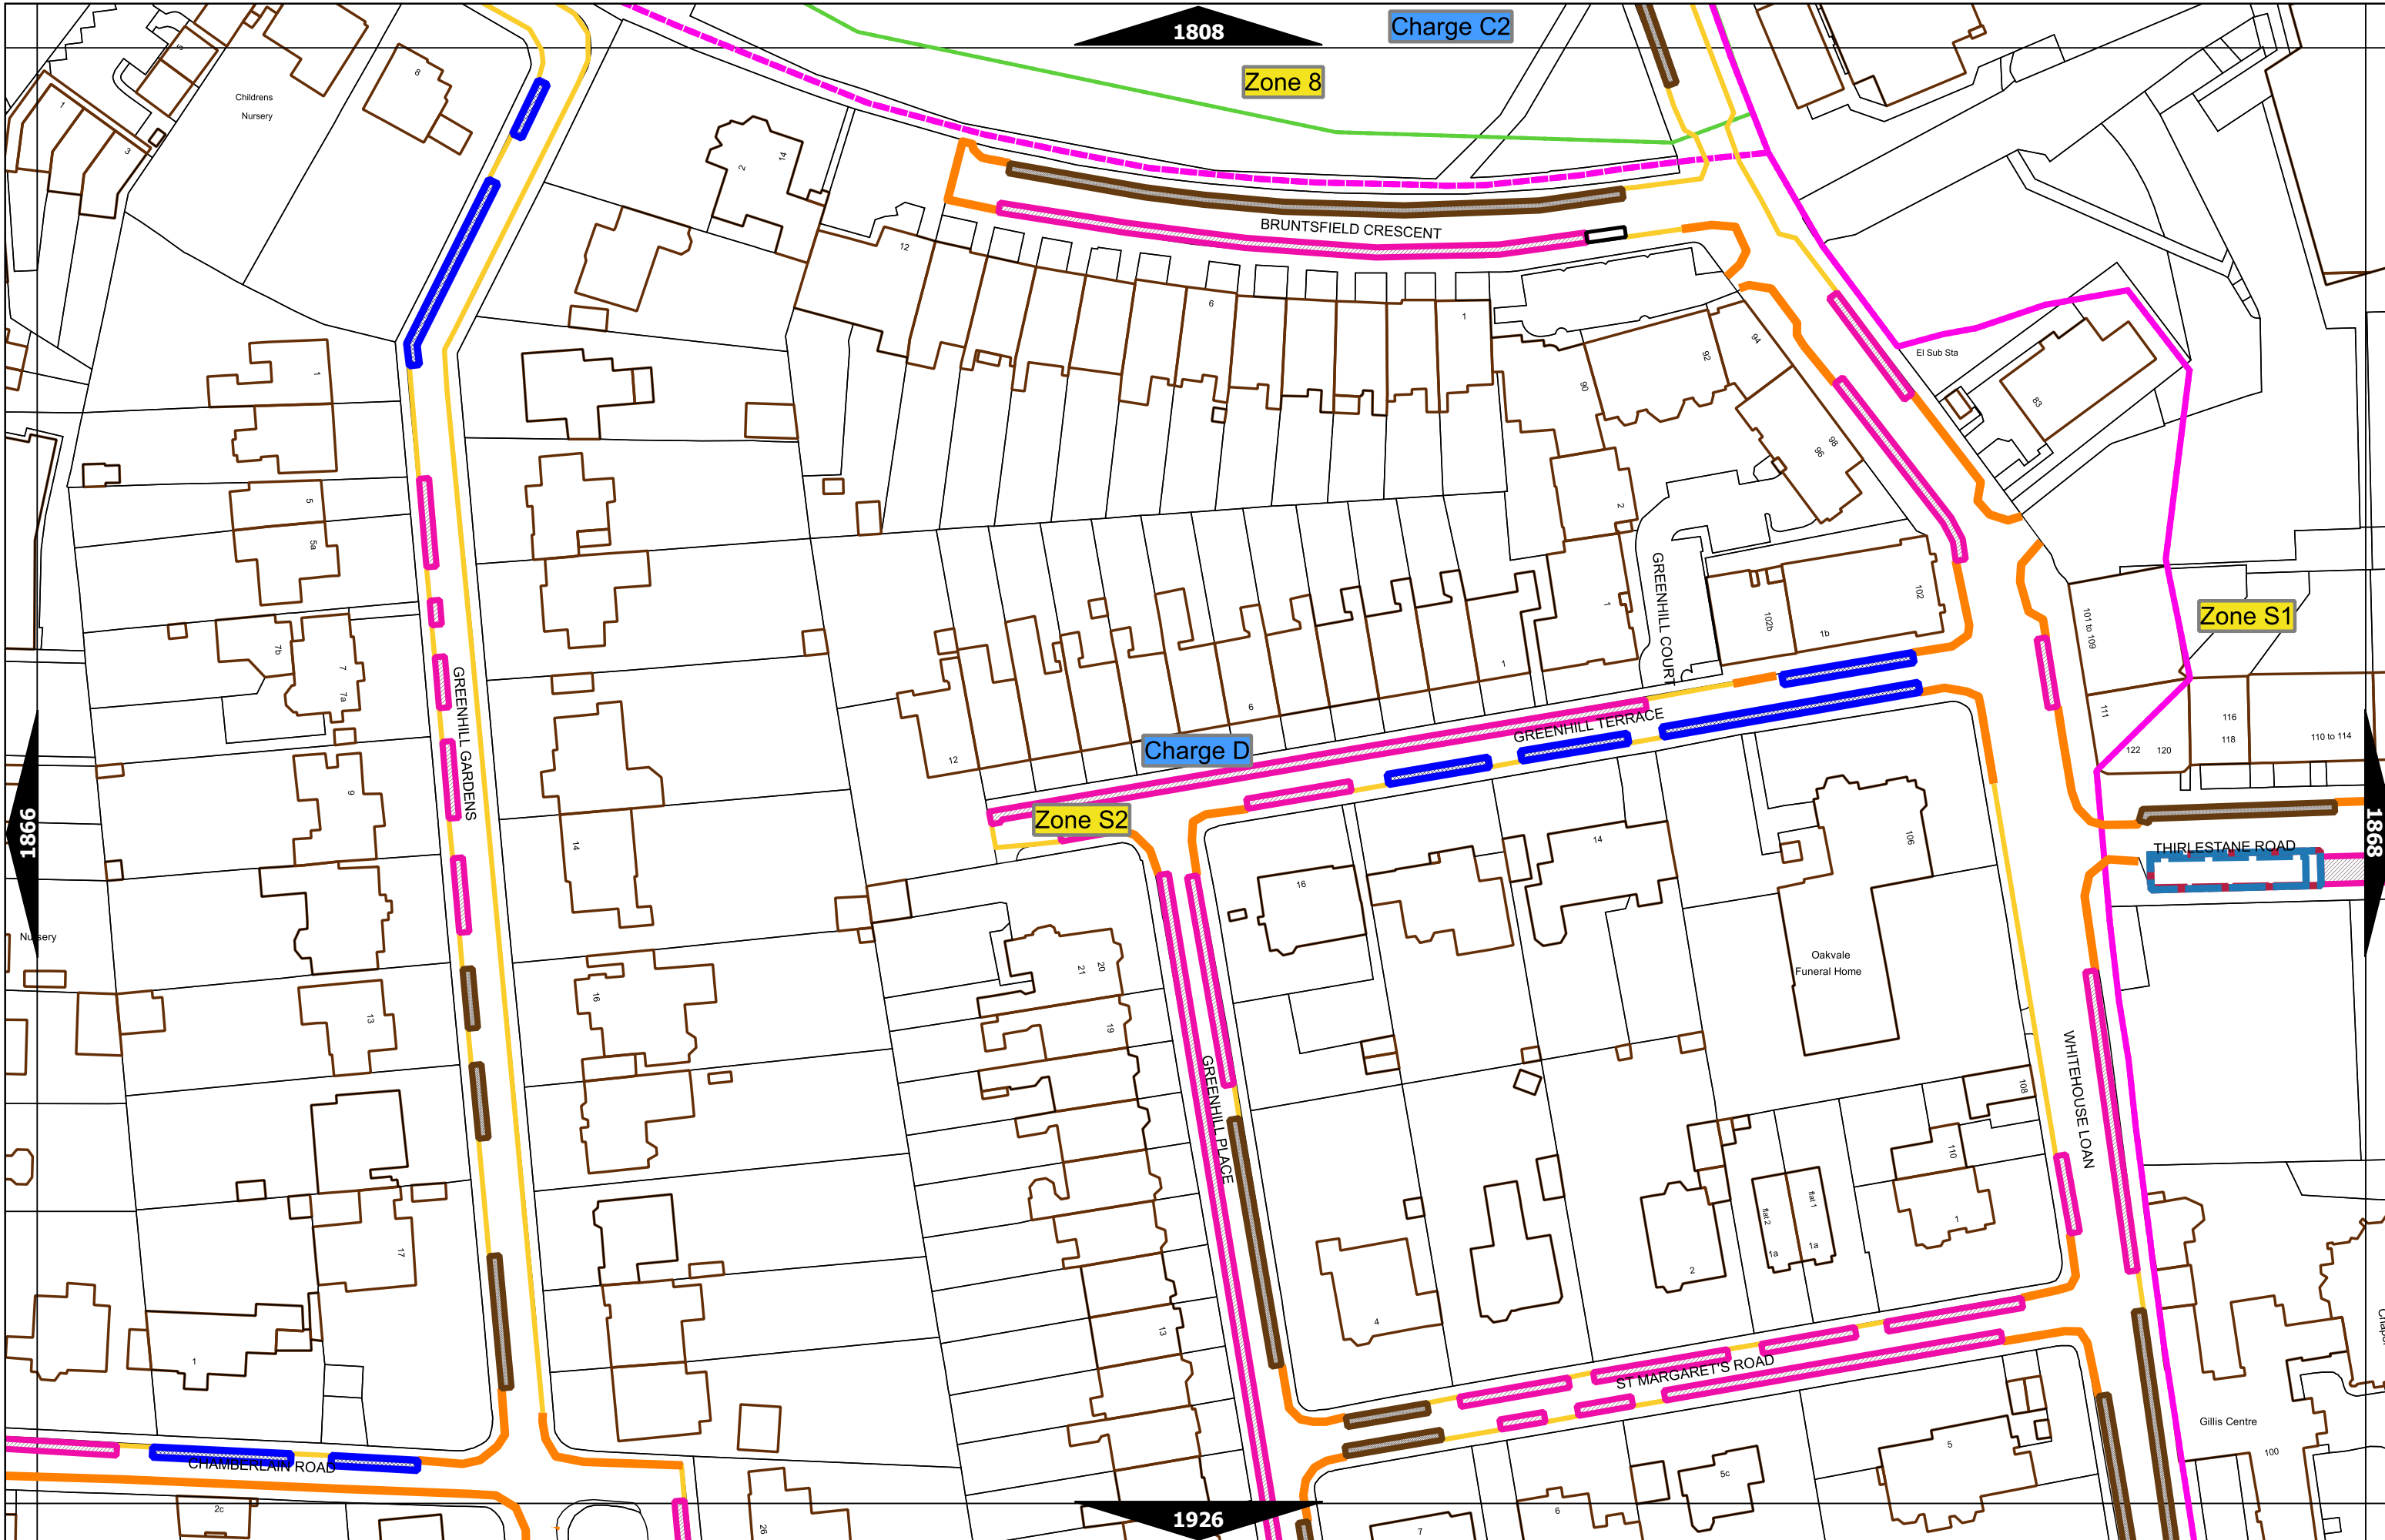

Scale at A3	1:1000
Effective Date	25-Sep-2023
Map Tile	1865
Revision	3
Status	CONFIRMED

Scale at A3	1:1000
Effective Date	25-Sep-2023
Map Tile	1867
Revision	6
Status	CONFIRMED

Scale at A3	1:1000
Effective Date	25-Sep-2023
Map Tile	1868
Revision	6
Status	CONFIRMED

Scale at A3	1:1000
Effective Date	25-Sep-2023
Map Tile	1924
Revision	4
Status	CONFIRMED

Scale at A3	1:1000
Effective Date	25-Sep-2023
Map Tile	1927
Revision	6
Status	CONFIRMED

Scale at A3	1:1000
Effective Date	25-Sep-2023
Map Tile	1984
Revision	4
Status	CONFIRMED

Scale at A3	1:1000
Effective Date	25-Sep-2023
Map Tile	1985
Revision	5
Status	CONFIRMED

Scale at A3	1:1000
Effective Date	25-Sep-2023
Map Tile	2043
Revision	5
Status	CONFIRMED

Scale at A3	1:1000
Effective Date	25-Sep-2023
Map Tile	2044
Revision	4
Status	CONFIRMED

Scale at A3	1:1000
Effective Date	25-Sep-2023
Map Tile	2102
Revision	7
Status	CONFIRMED

Scale at A3	1:1000
Effective Date	25-Sep-2023
Map Tile	2103
Revision	4
Status	CONFIRMED