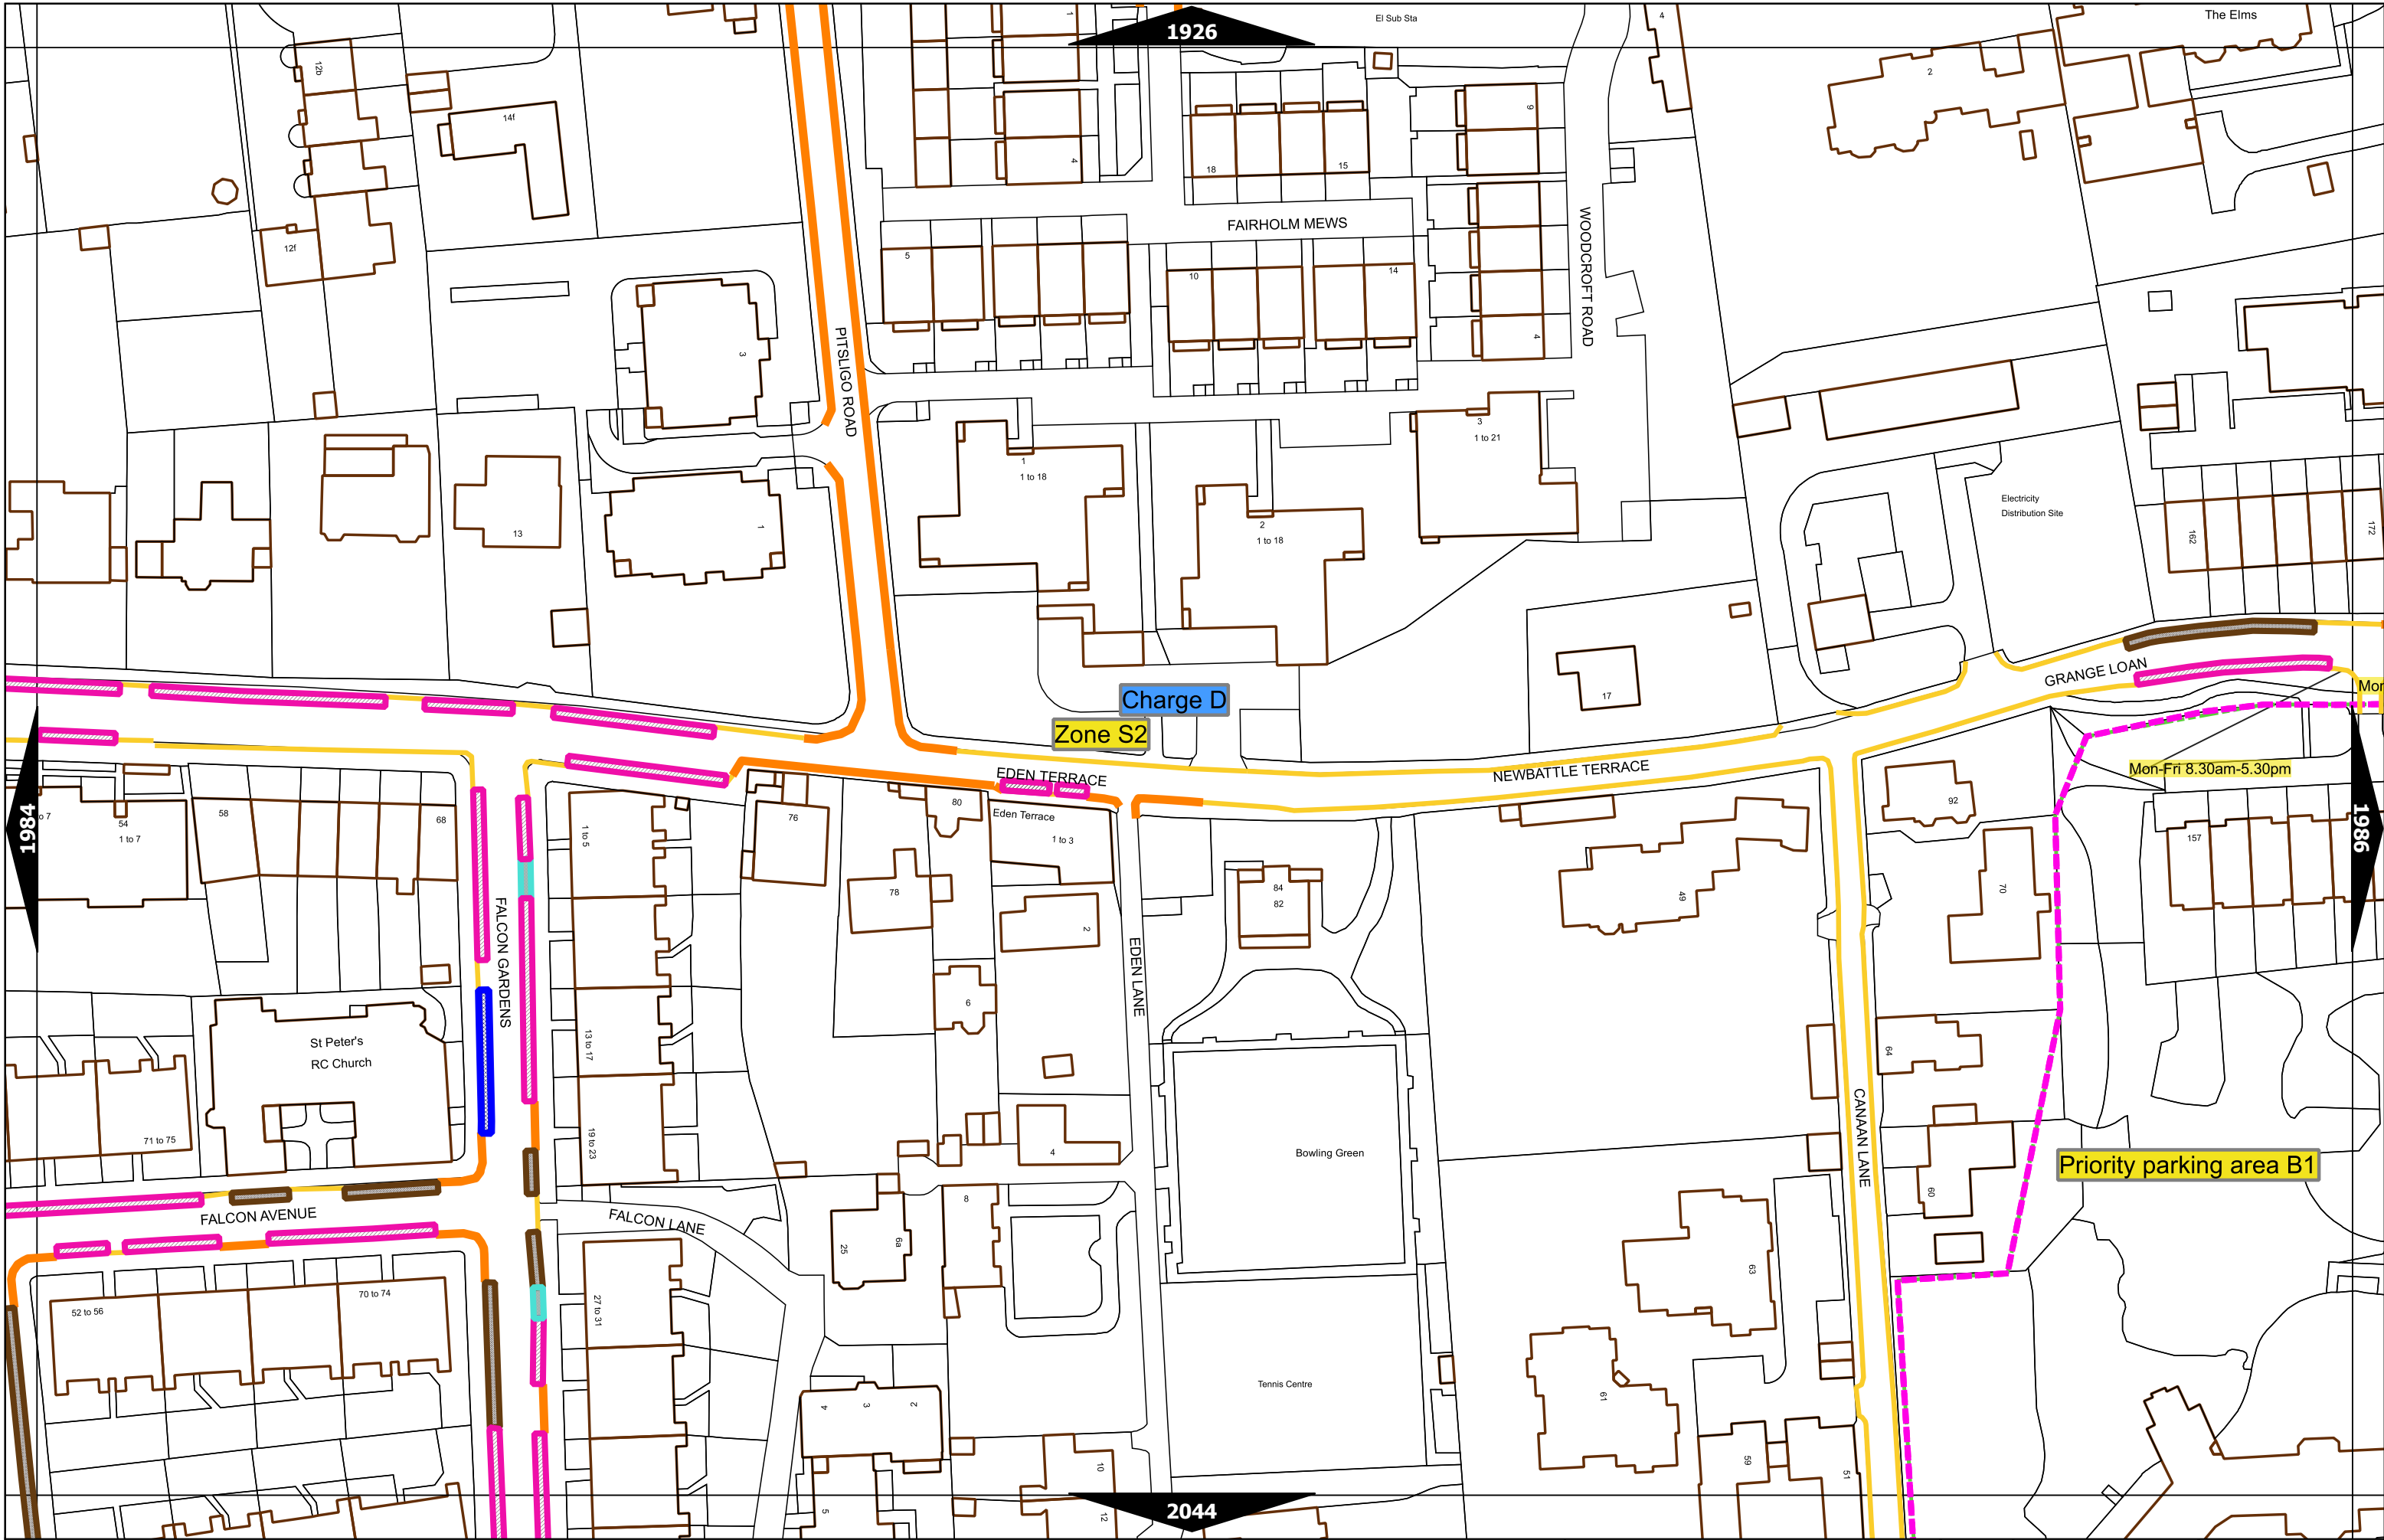

Scale at A3	1:1000
Effective Date	25-Sep-2023
Map Tile	1865
Revision	3
Status	CONFIRMED

Scale at A3	1:1000
Effective Date	25-Sep-2023
Map Tile	1867
Revision	6
Status	CONFIRMED

Scale at A3	1:1000
Effective Date	25-Sep-2023
Map Tile	1868
Revision	6
Status	CONFIRMED

Scale at A3	1:1000
Effective Date	25-Sep-2023
Map Tile	1924
Revision	4
Status	CONFIRMED

Scale at A3	1:1000
Effective Date	25-Sep-2023
Map Tile	1927
Revision	6
Status	CONFIRMED

Scale at A3	1:1000
Effective Date	25-Sep-2023
Map Tile	1984
Revision	4
Status	CONFIRMED

Scale at A3	1:1000
Effective Date	25-Sep-2023
Map Tile	1985
Revision	5
Status	CONFIRMED

Scale at A3	1:1000
Effective Date	25-Sep-2023
Map Tile	2043
Revision	5
Status	CONFIRMED

Scale at A3	1:1000
Effective Date	25-Sep-2023
Map Tile	2044
Revision	4
Status	CONFIRMED

Scale at A3	1:1000
Effective Date	25-Sep-2023
Map Tile	2102
Revision	7
Status	CONFIRMED

Scale at A3	1:1000
Effective Date	25-Sep-2023
Map Tile	2103
Revision	4
Status	CONFIRMED