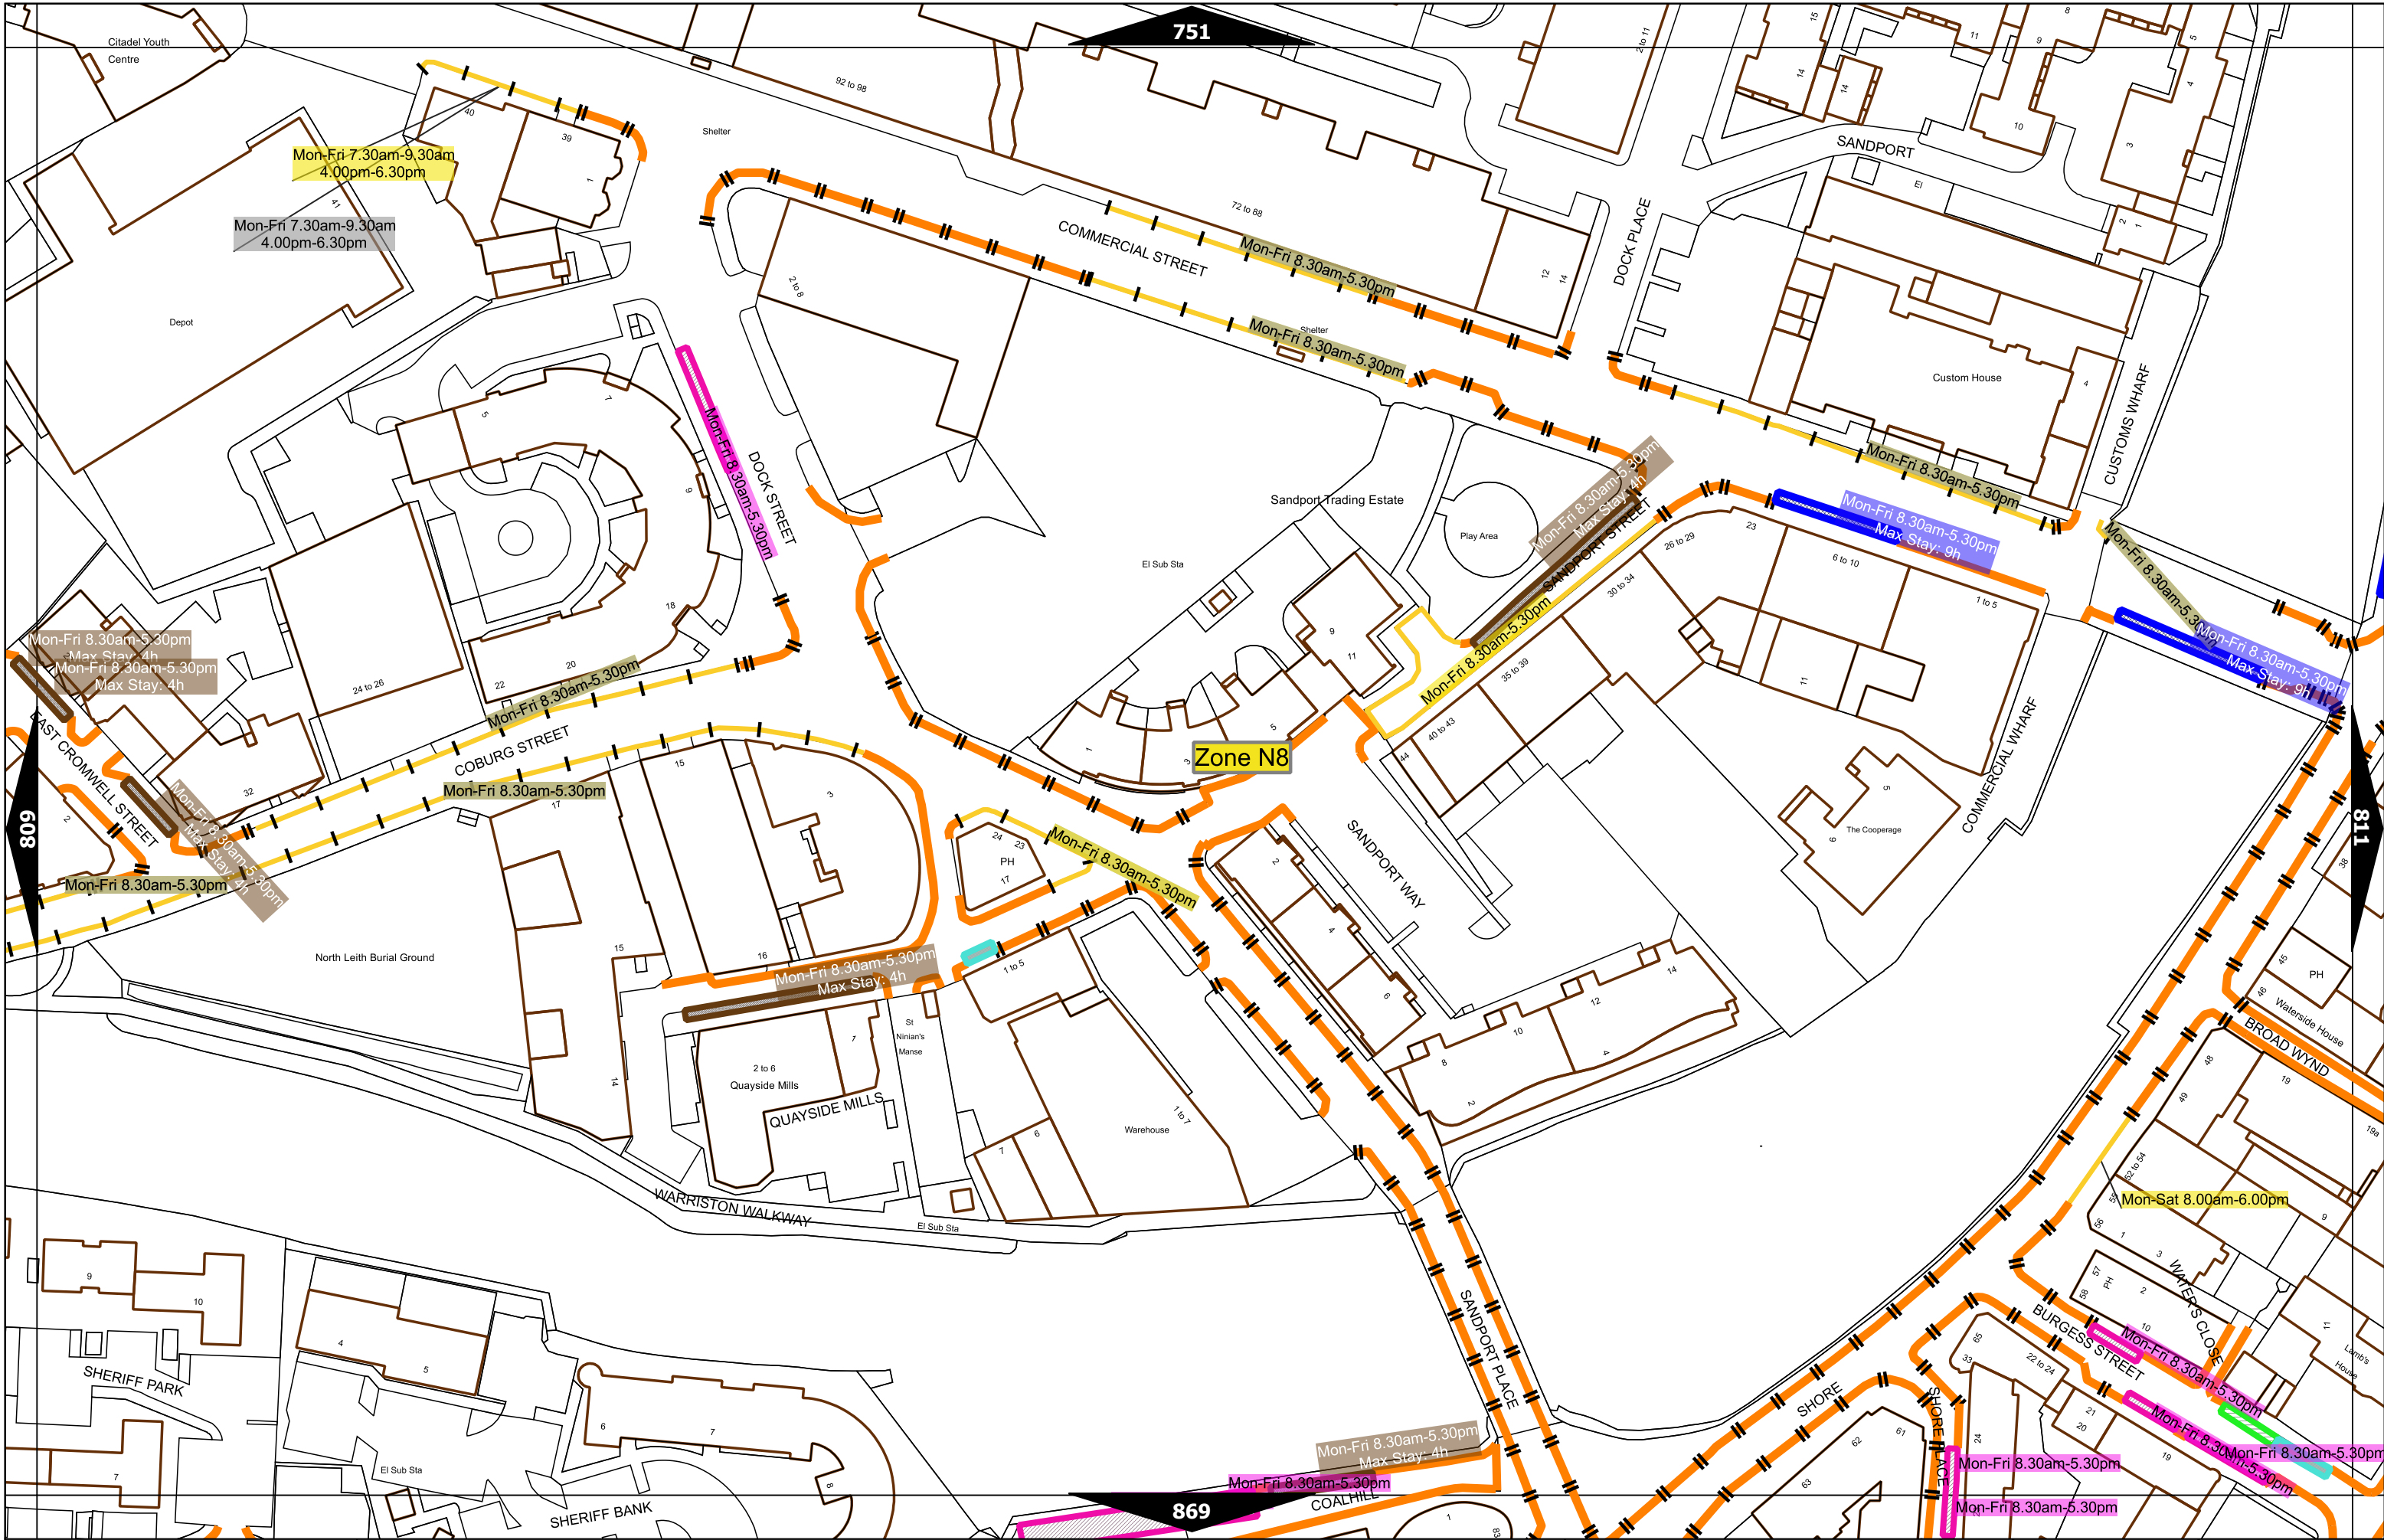

Scale at A3	1:1000
Effective Date	14-Feb-2023
Map Tile	810
Revision	2
Status	CONFIRMED