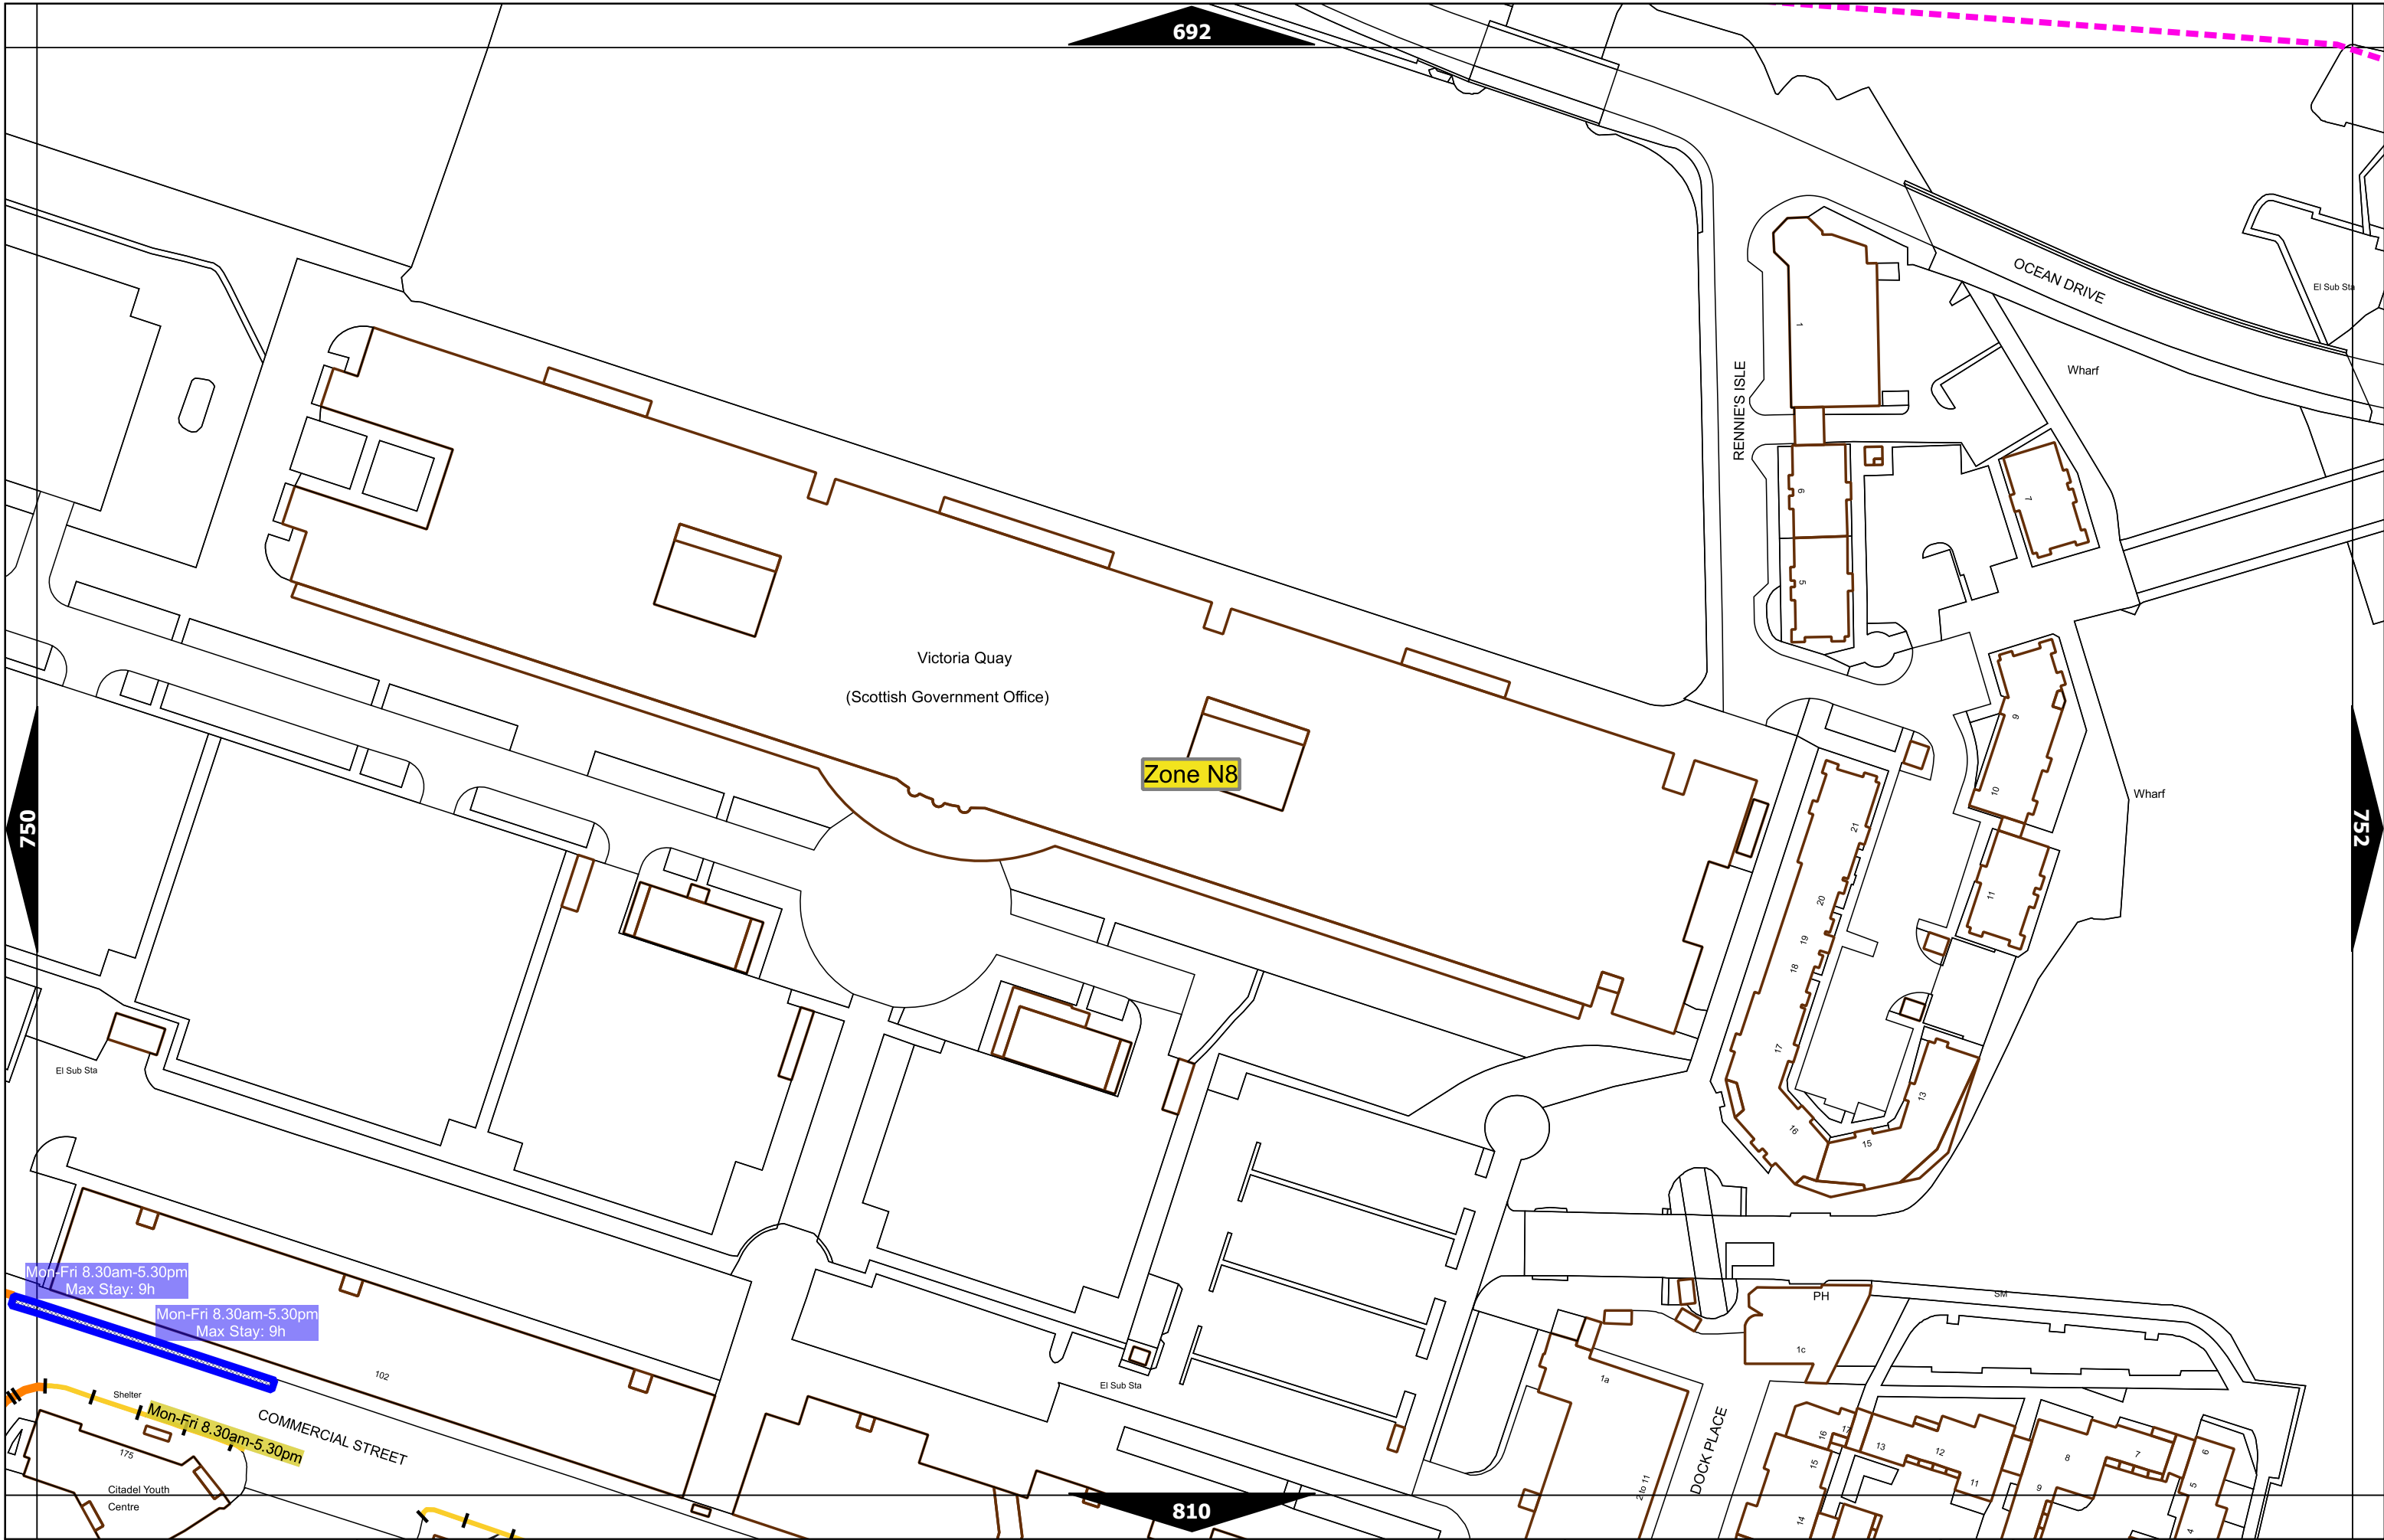

Note: This table indicated the typical maximum stay periods and any differences are labelled on the map tiles.

Scale at A3	1:1000
Effective Date	14-Feb-2023
Map Tile	749
Revision	6
Status	CONFIRMED

Scale at A3	1:1000
Effective Date	14-Feb-2023
Map Tile	750
Revision	4
Status	CONFIRMED