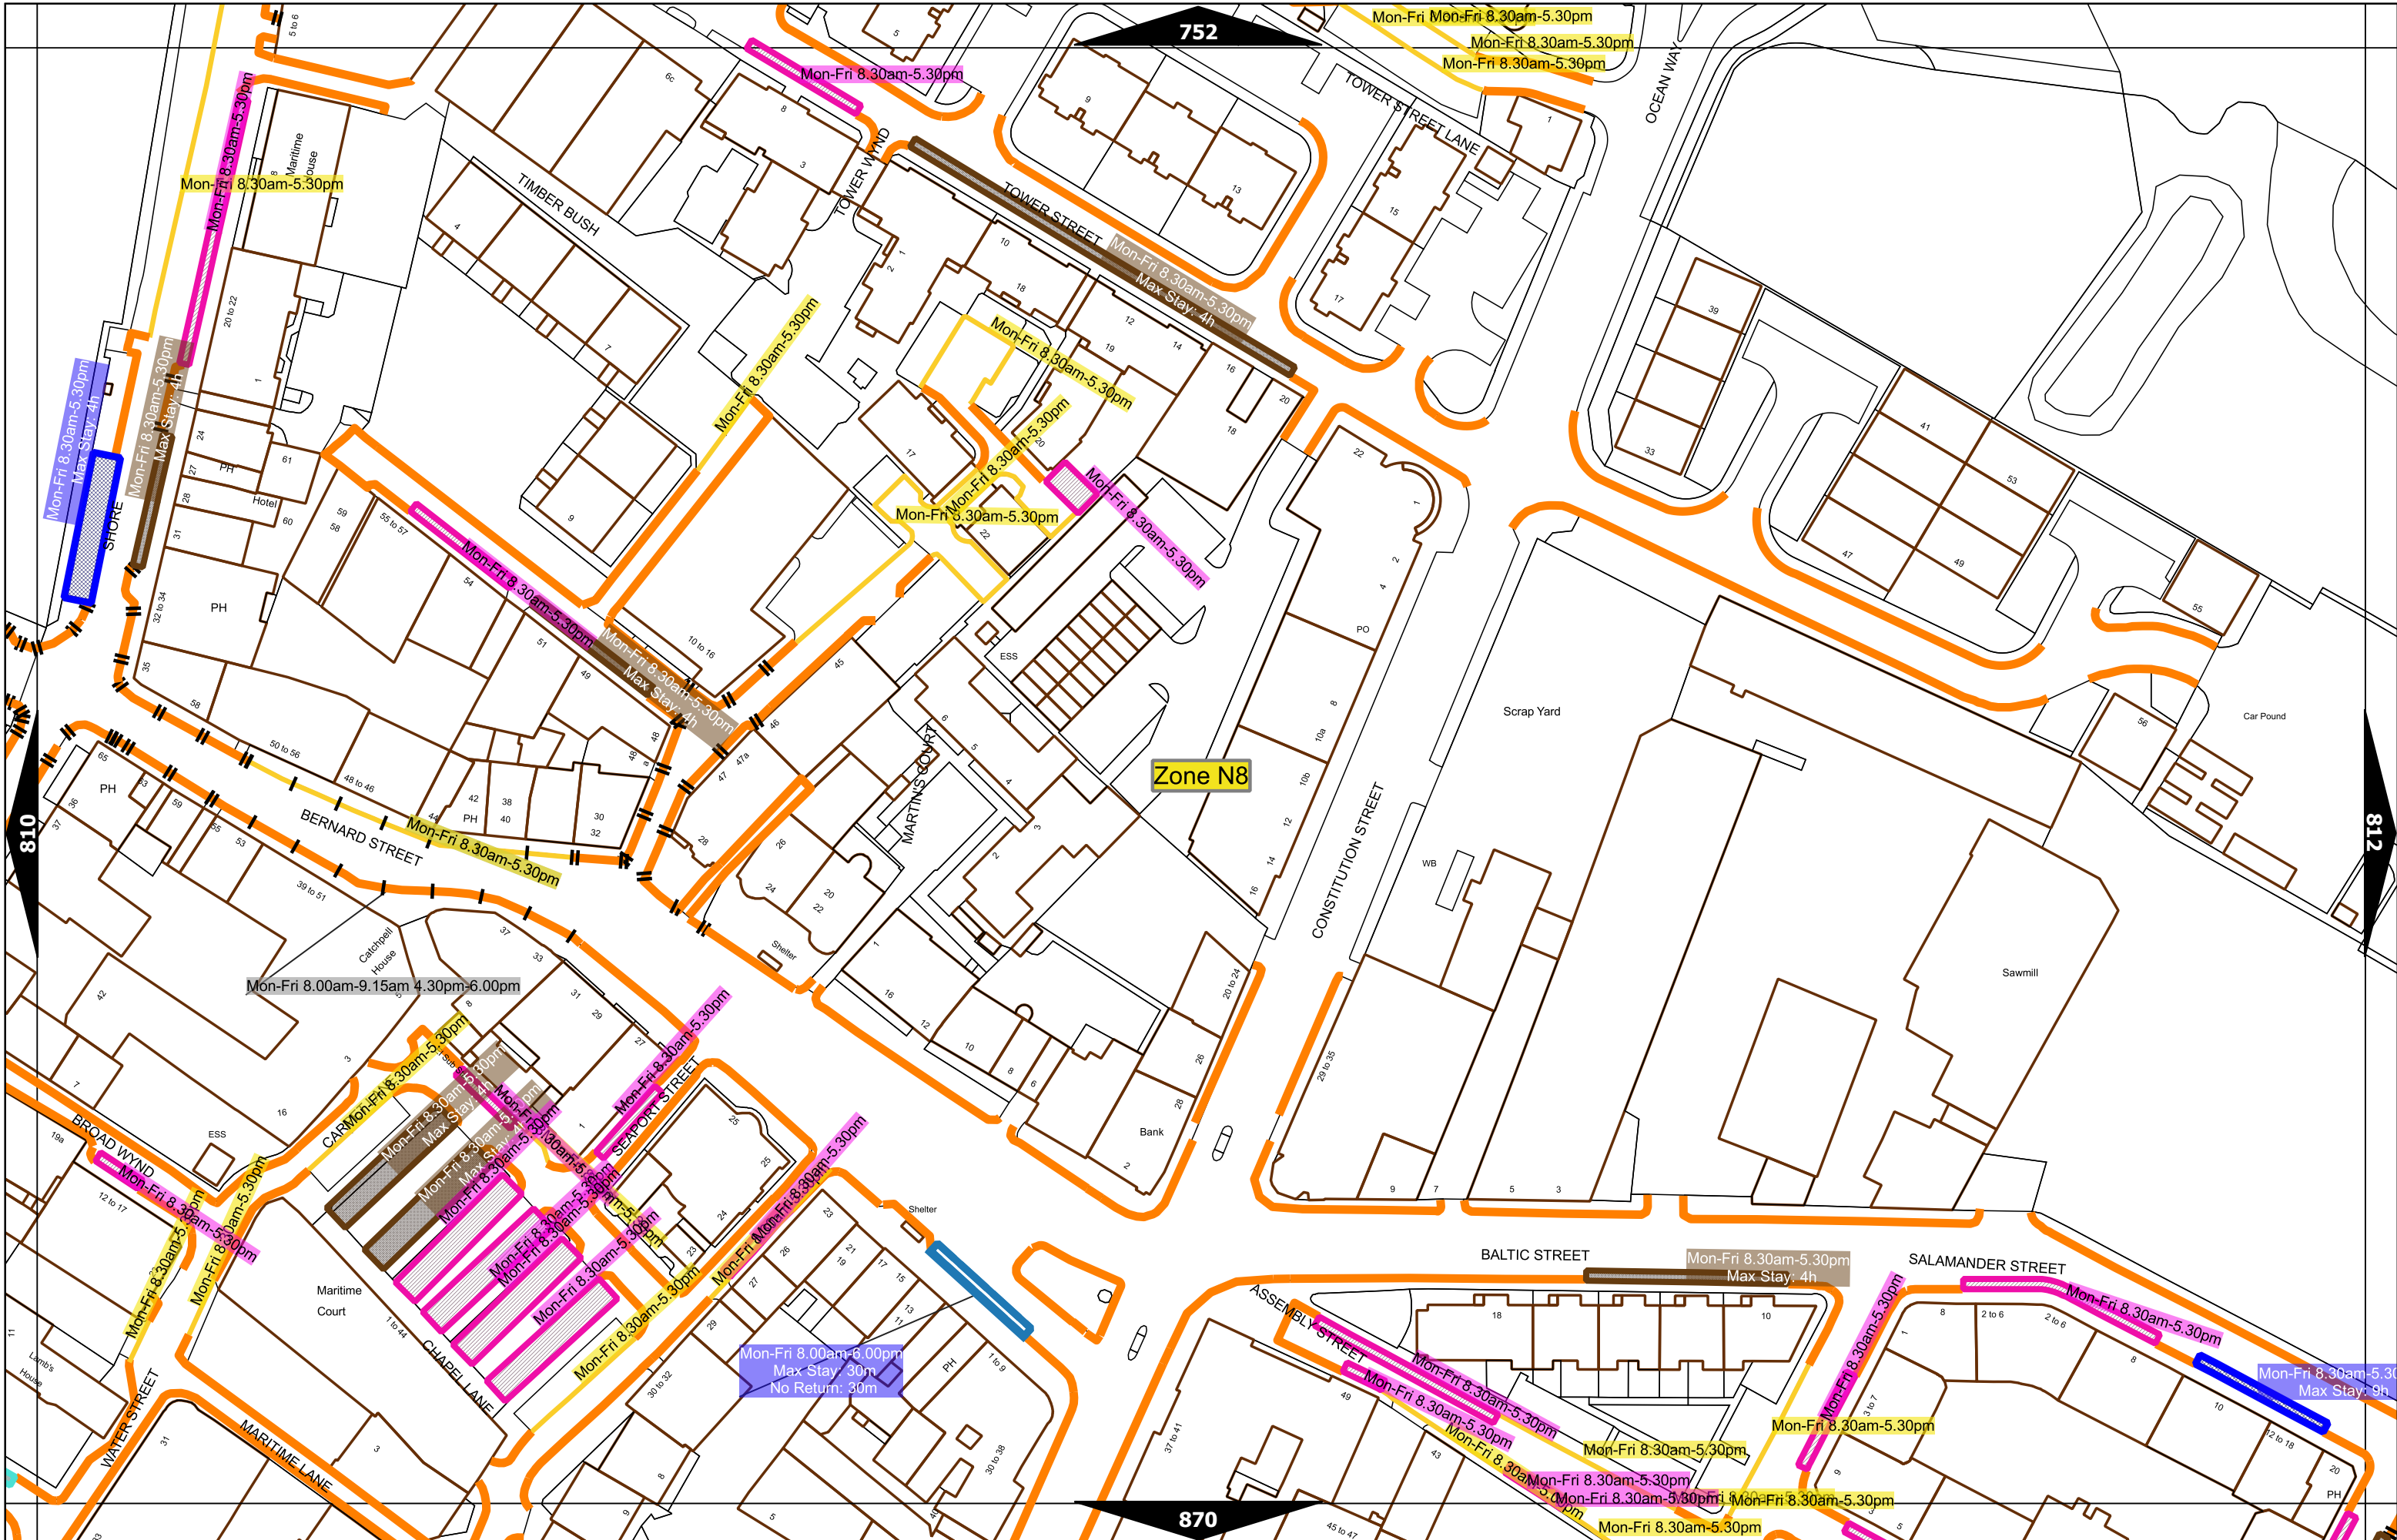

Note: This table indicated the typical maximum stay periods and any differences are labelled on the map tiles.

Scale at A3	1:1000
Effective Date	14-Feb-2023
Map Tile	749
Revision	6
Status	CONFIRMED

Scale at A3	1:1000
Effective Date	14-Feb-2023
Map Tile	750
Revision	4
Status	CONFIRMED

Scale at A3	1:1000
Effective Date	14-Feb-2023
Map Tile	809
Revision	2
Status	CONFIRMED

Scale at A3	1:1000
Effective Date	14-Feb-2023
Map Tile	810
Revision	2
Status	CONFIRMED

Scale at A3	1:1000
Effective Date	14-Feb-2023
Map Tile	811
Revision	3
Status	CONFIRMED