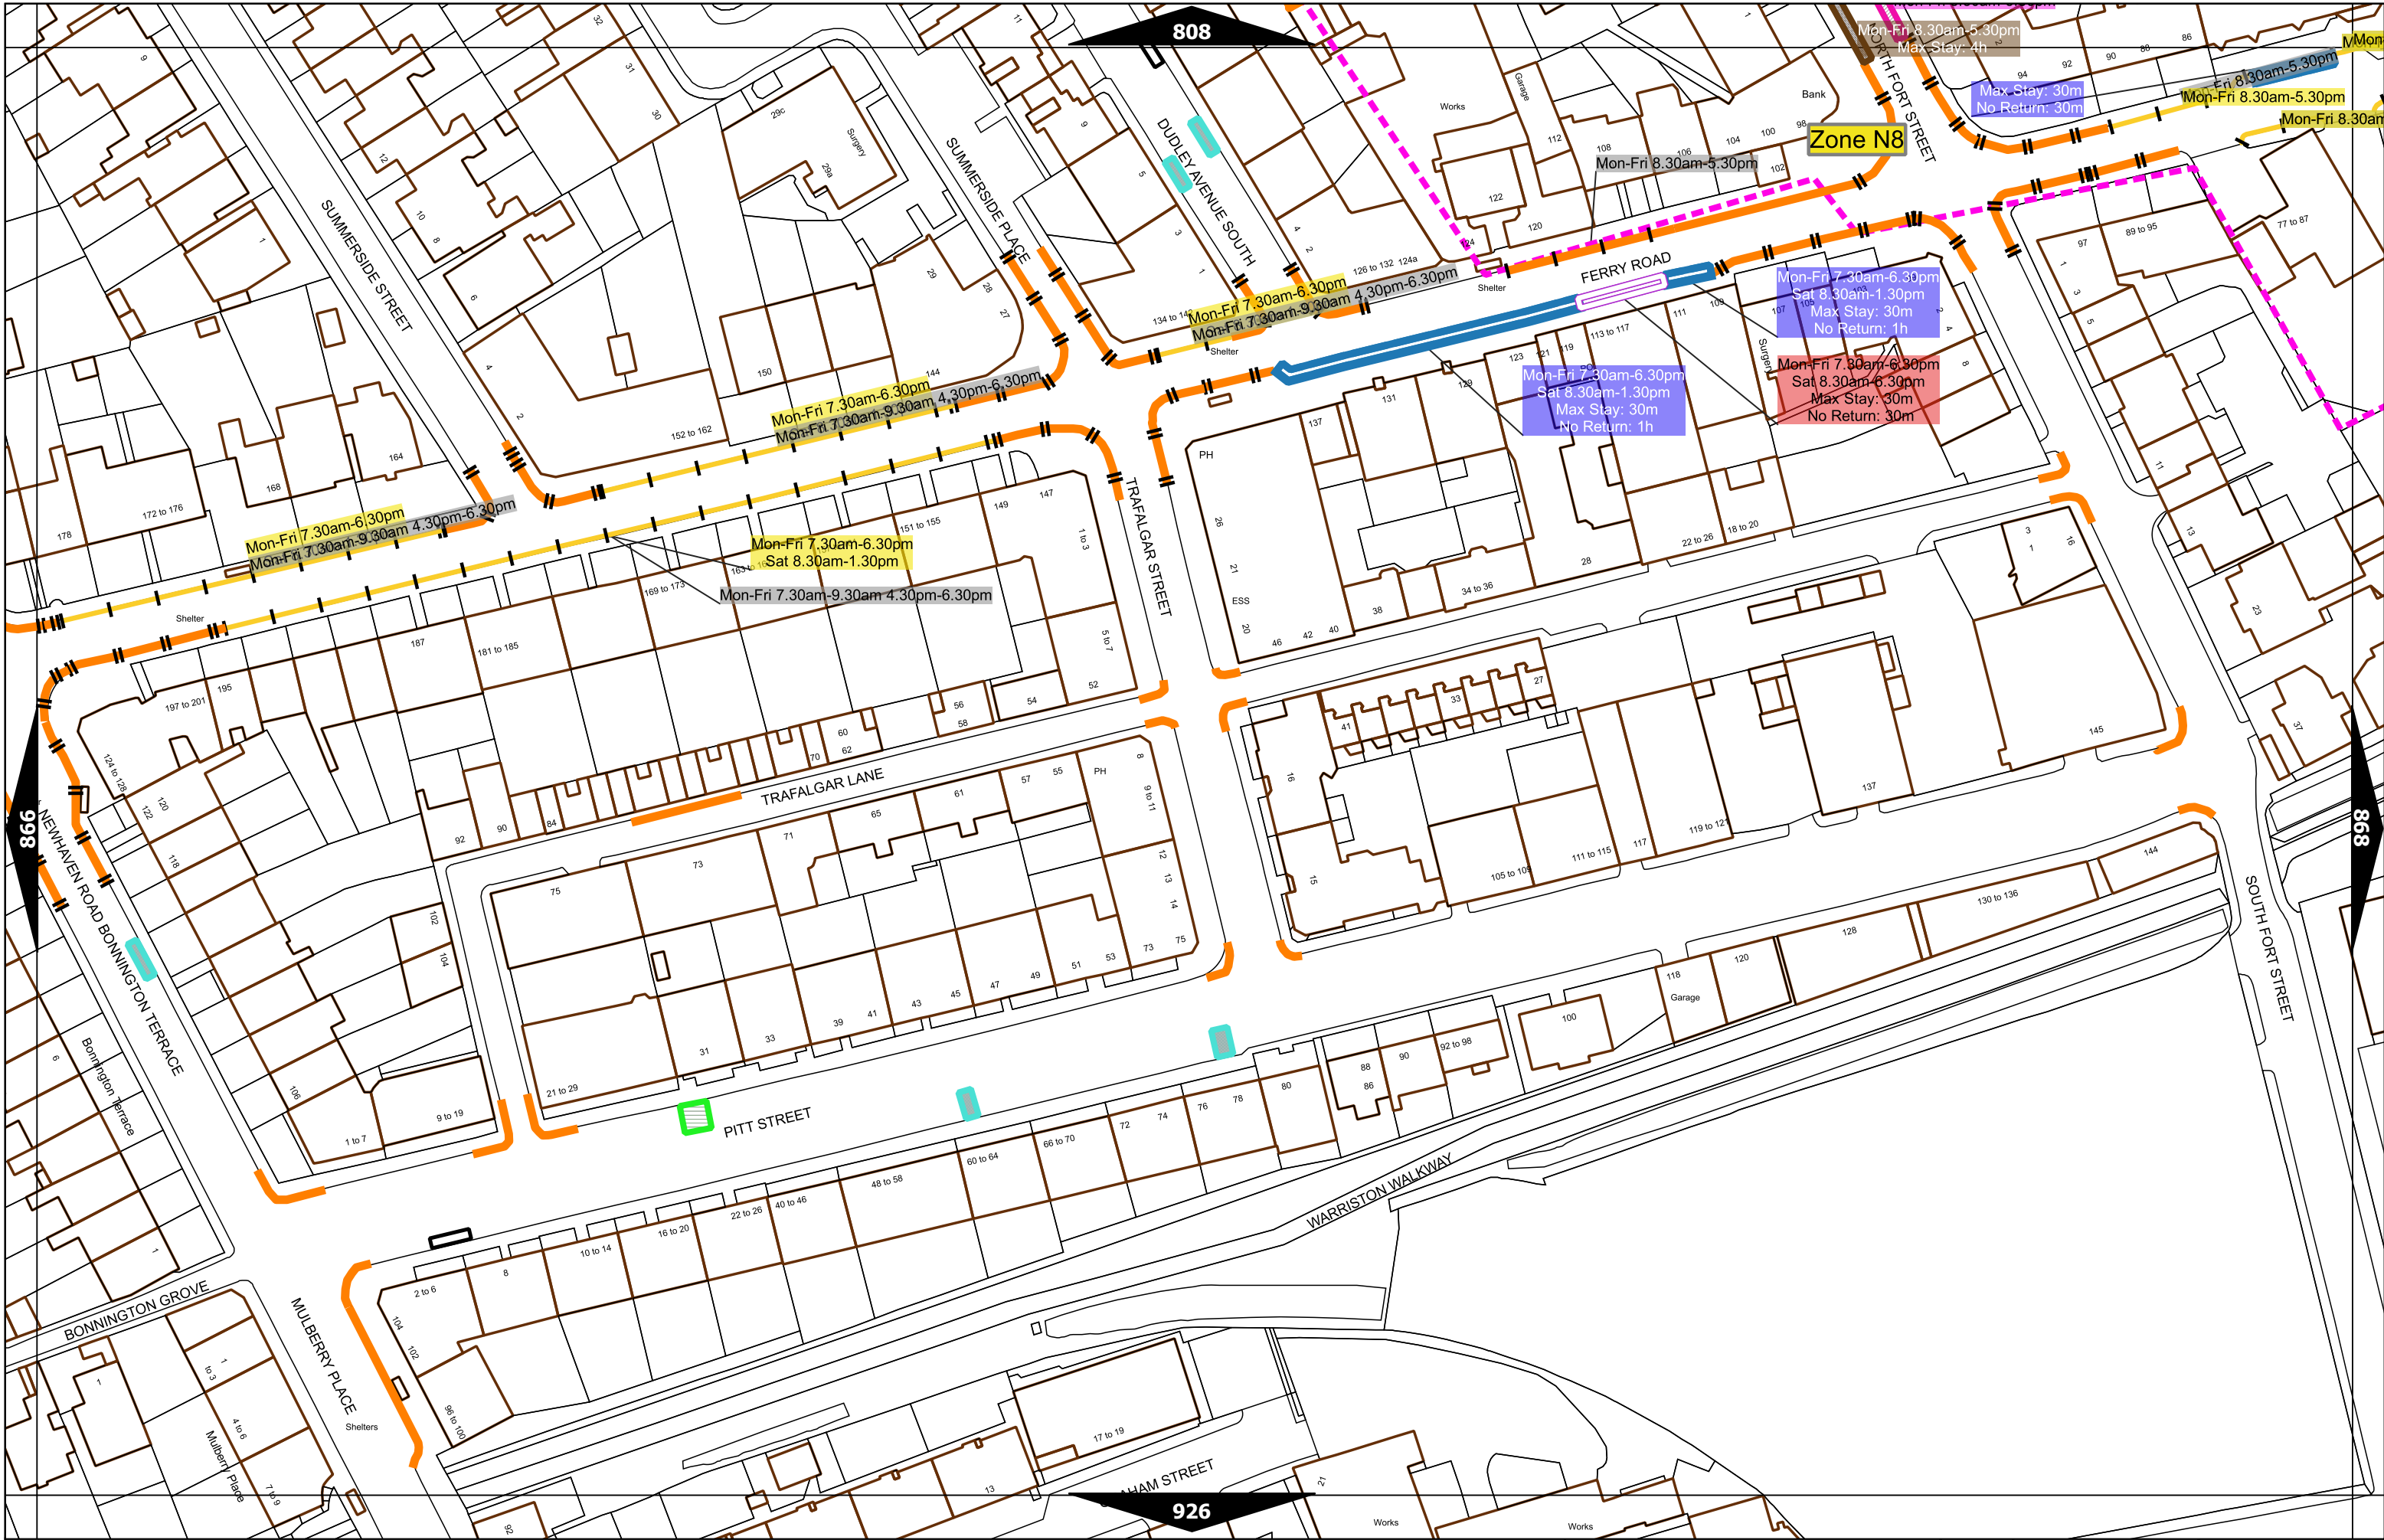

Scale at A3	1:1000
Effective Date	12-Jun-2023
Map Tile	867
Revision	5
Status	CONFIRMED