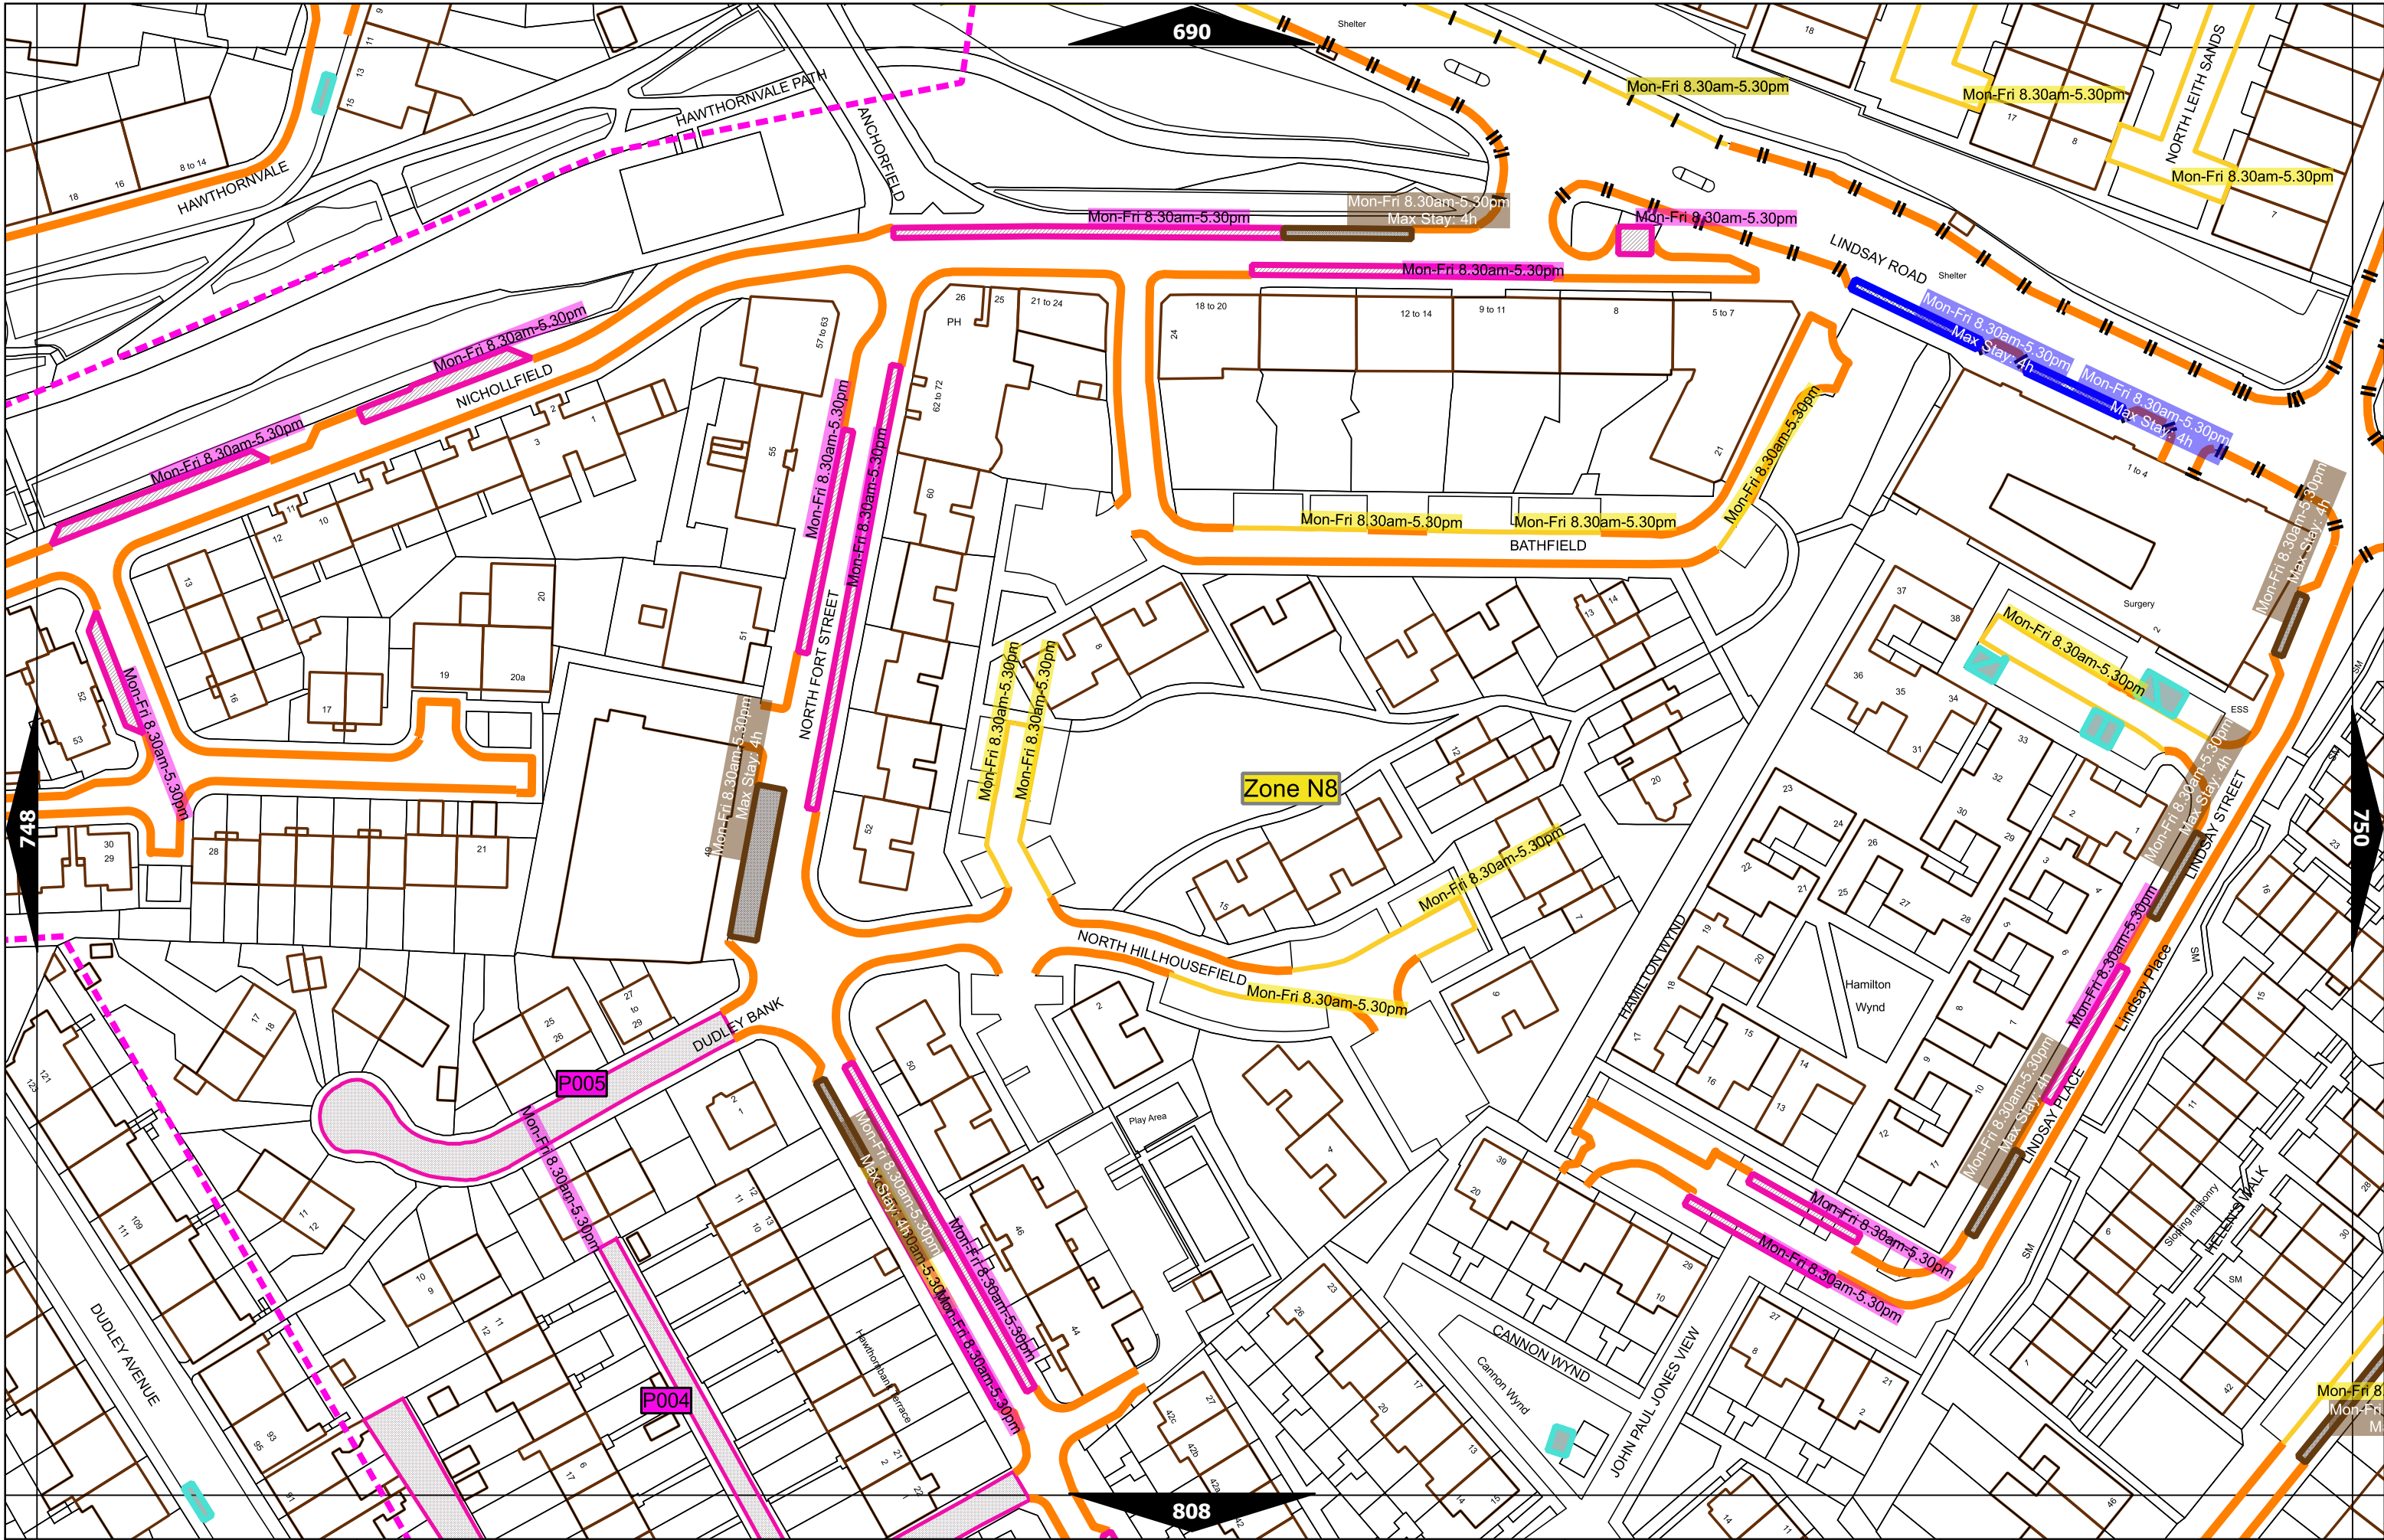

Scale at A3	1:1000
Effective Date	14-Feb-2023
Map Tile	749
Revision	6
Status	CONFIRMED