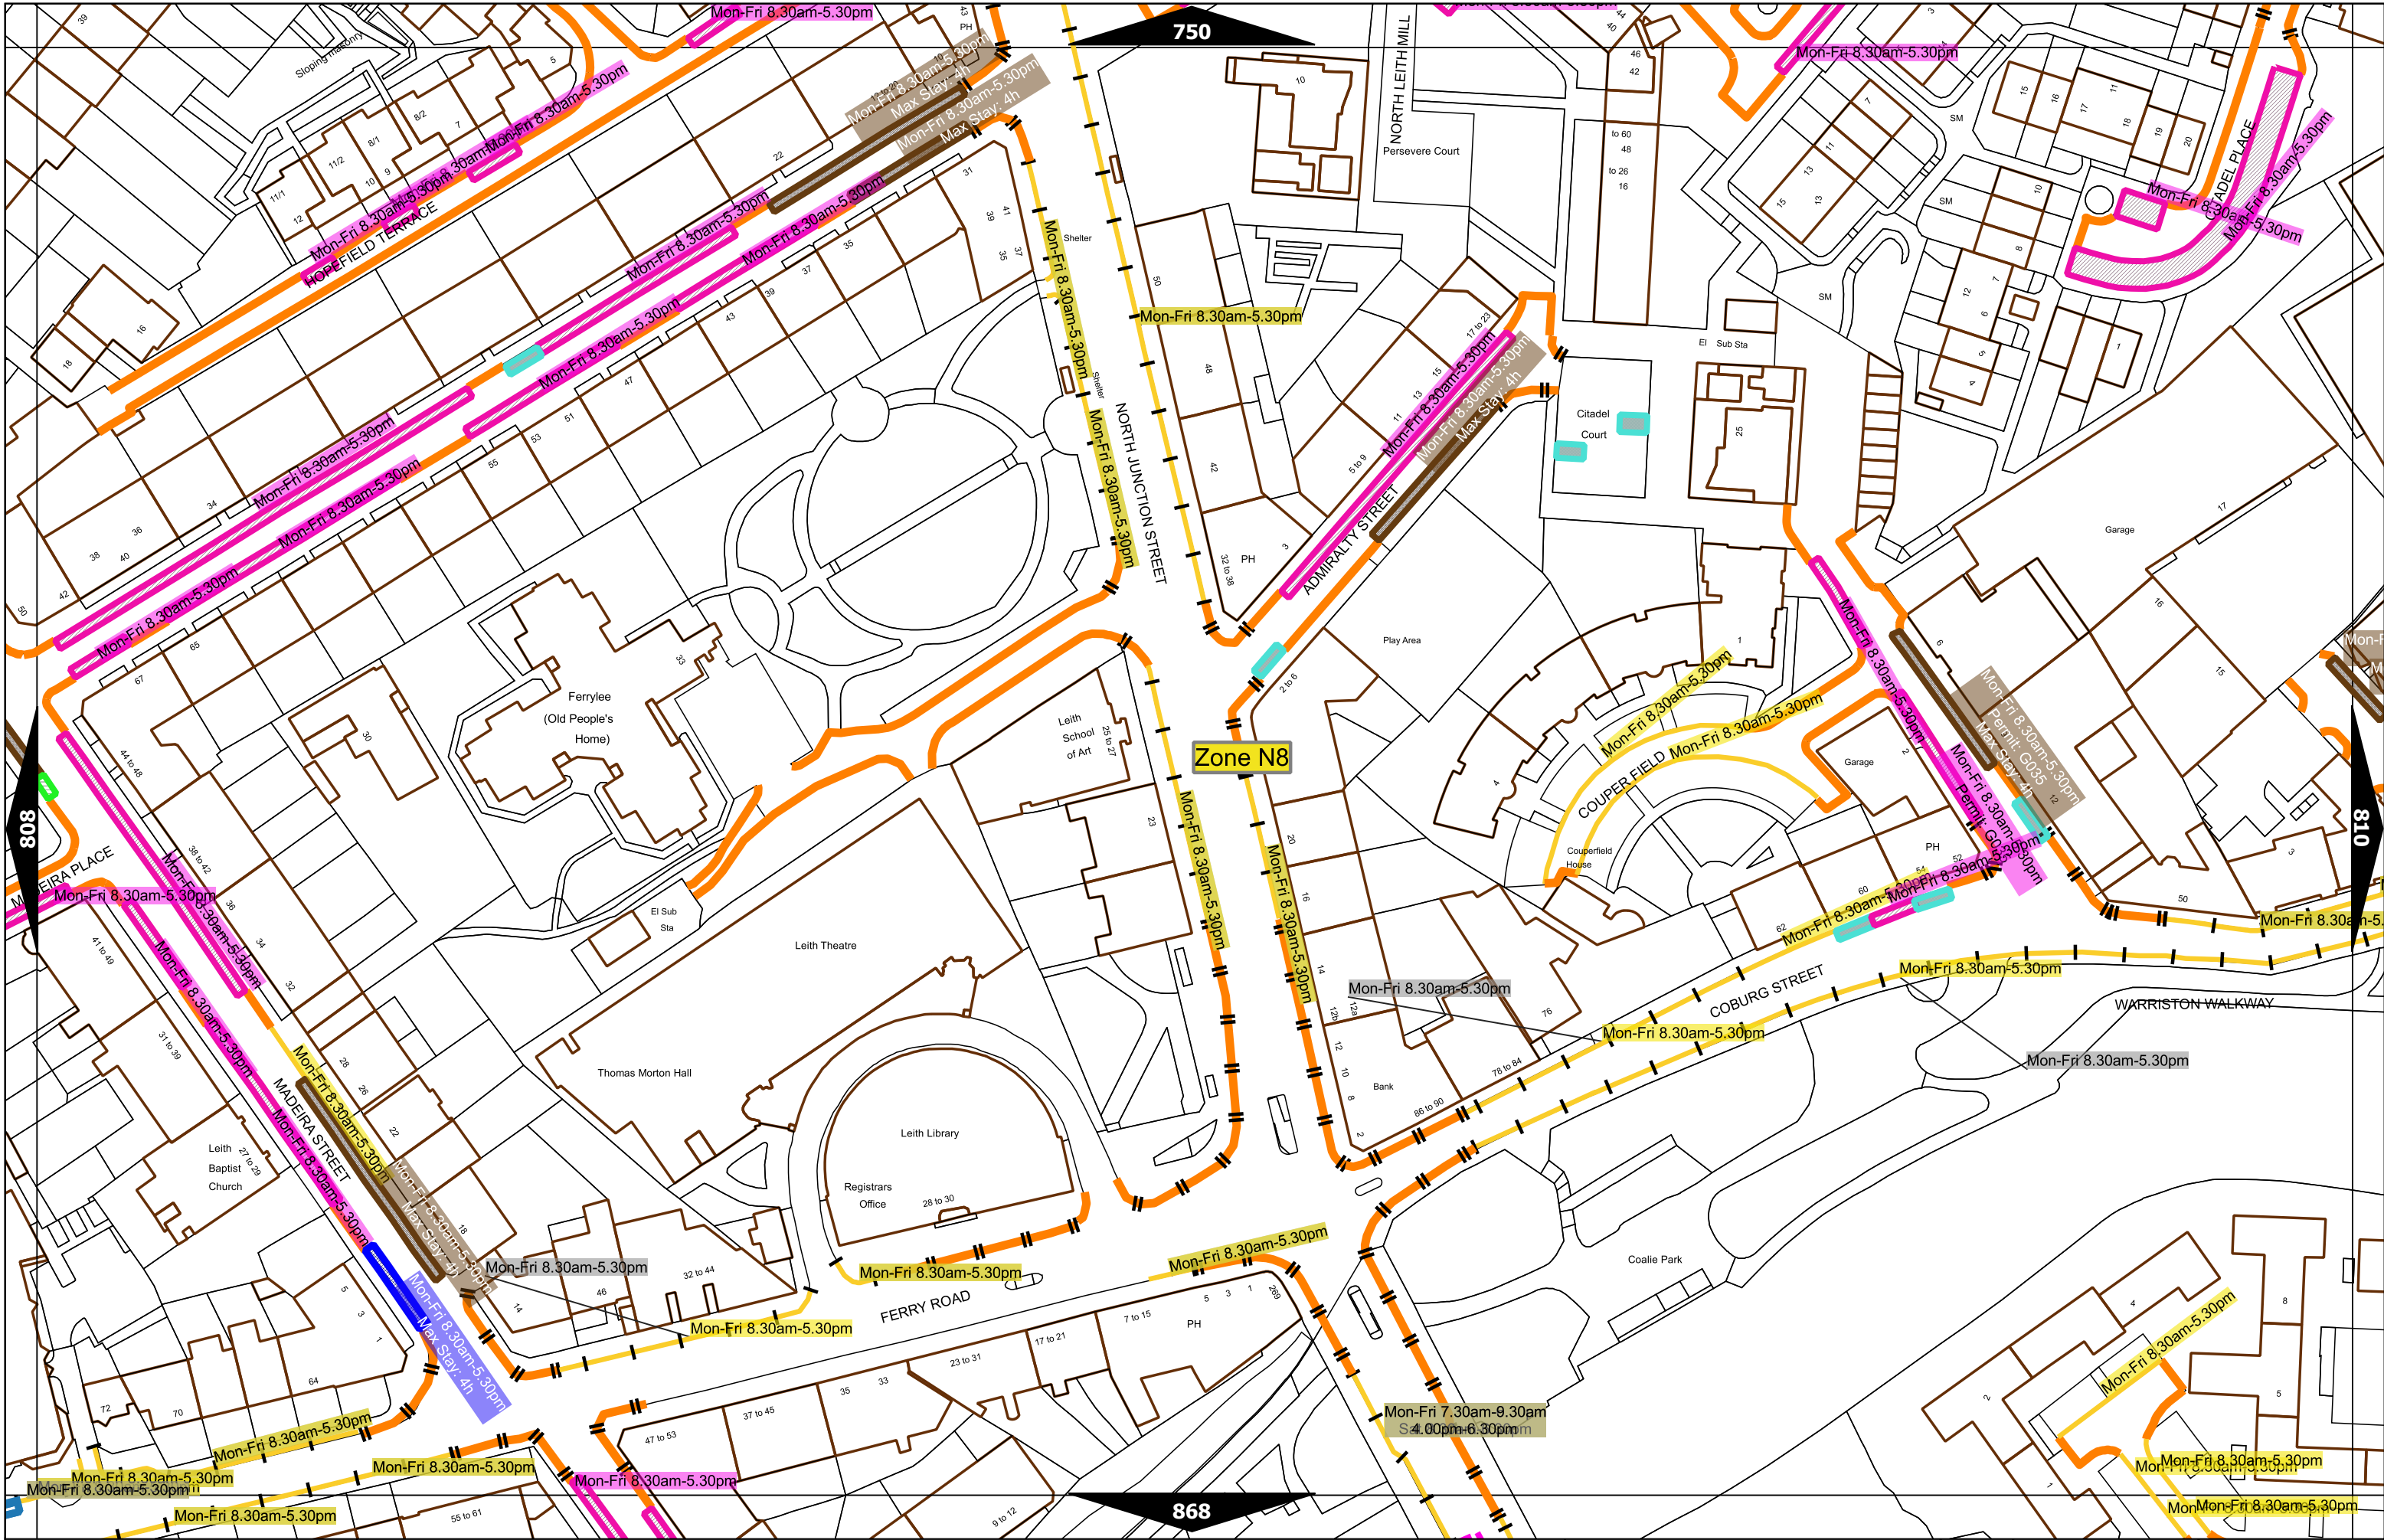

Note: This table indicated the typical maximum stay periods and any differences are labelled on the map tiles.

Scale at A3	1:1000
Effective Date	14-Feb-2023
Map Tile	749
Revision	6
Status	CONFIRMED

Scale at A3	1:1000
Effective Date	14-Feb-2023
Map Tile	750
Revision	4
Status	CONFIRMED

Scale at A3	1:1000
Effective Date	14-Feb-2023
Map Tile	809
Revision	2
Status	CONFIRMED

Scale at A3	1:1000
Effective Date	14-Feb-2023
Map Tile	810
Revision	2
Status	CONFIRMED

Scale at A3	1:1000
Effective Date	14-Feb-2023
Map Tile	811
Revision	3
Status	CONFIRMED