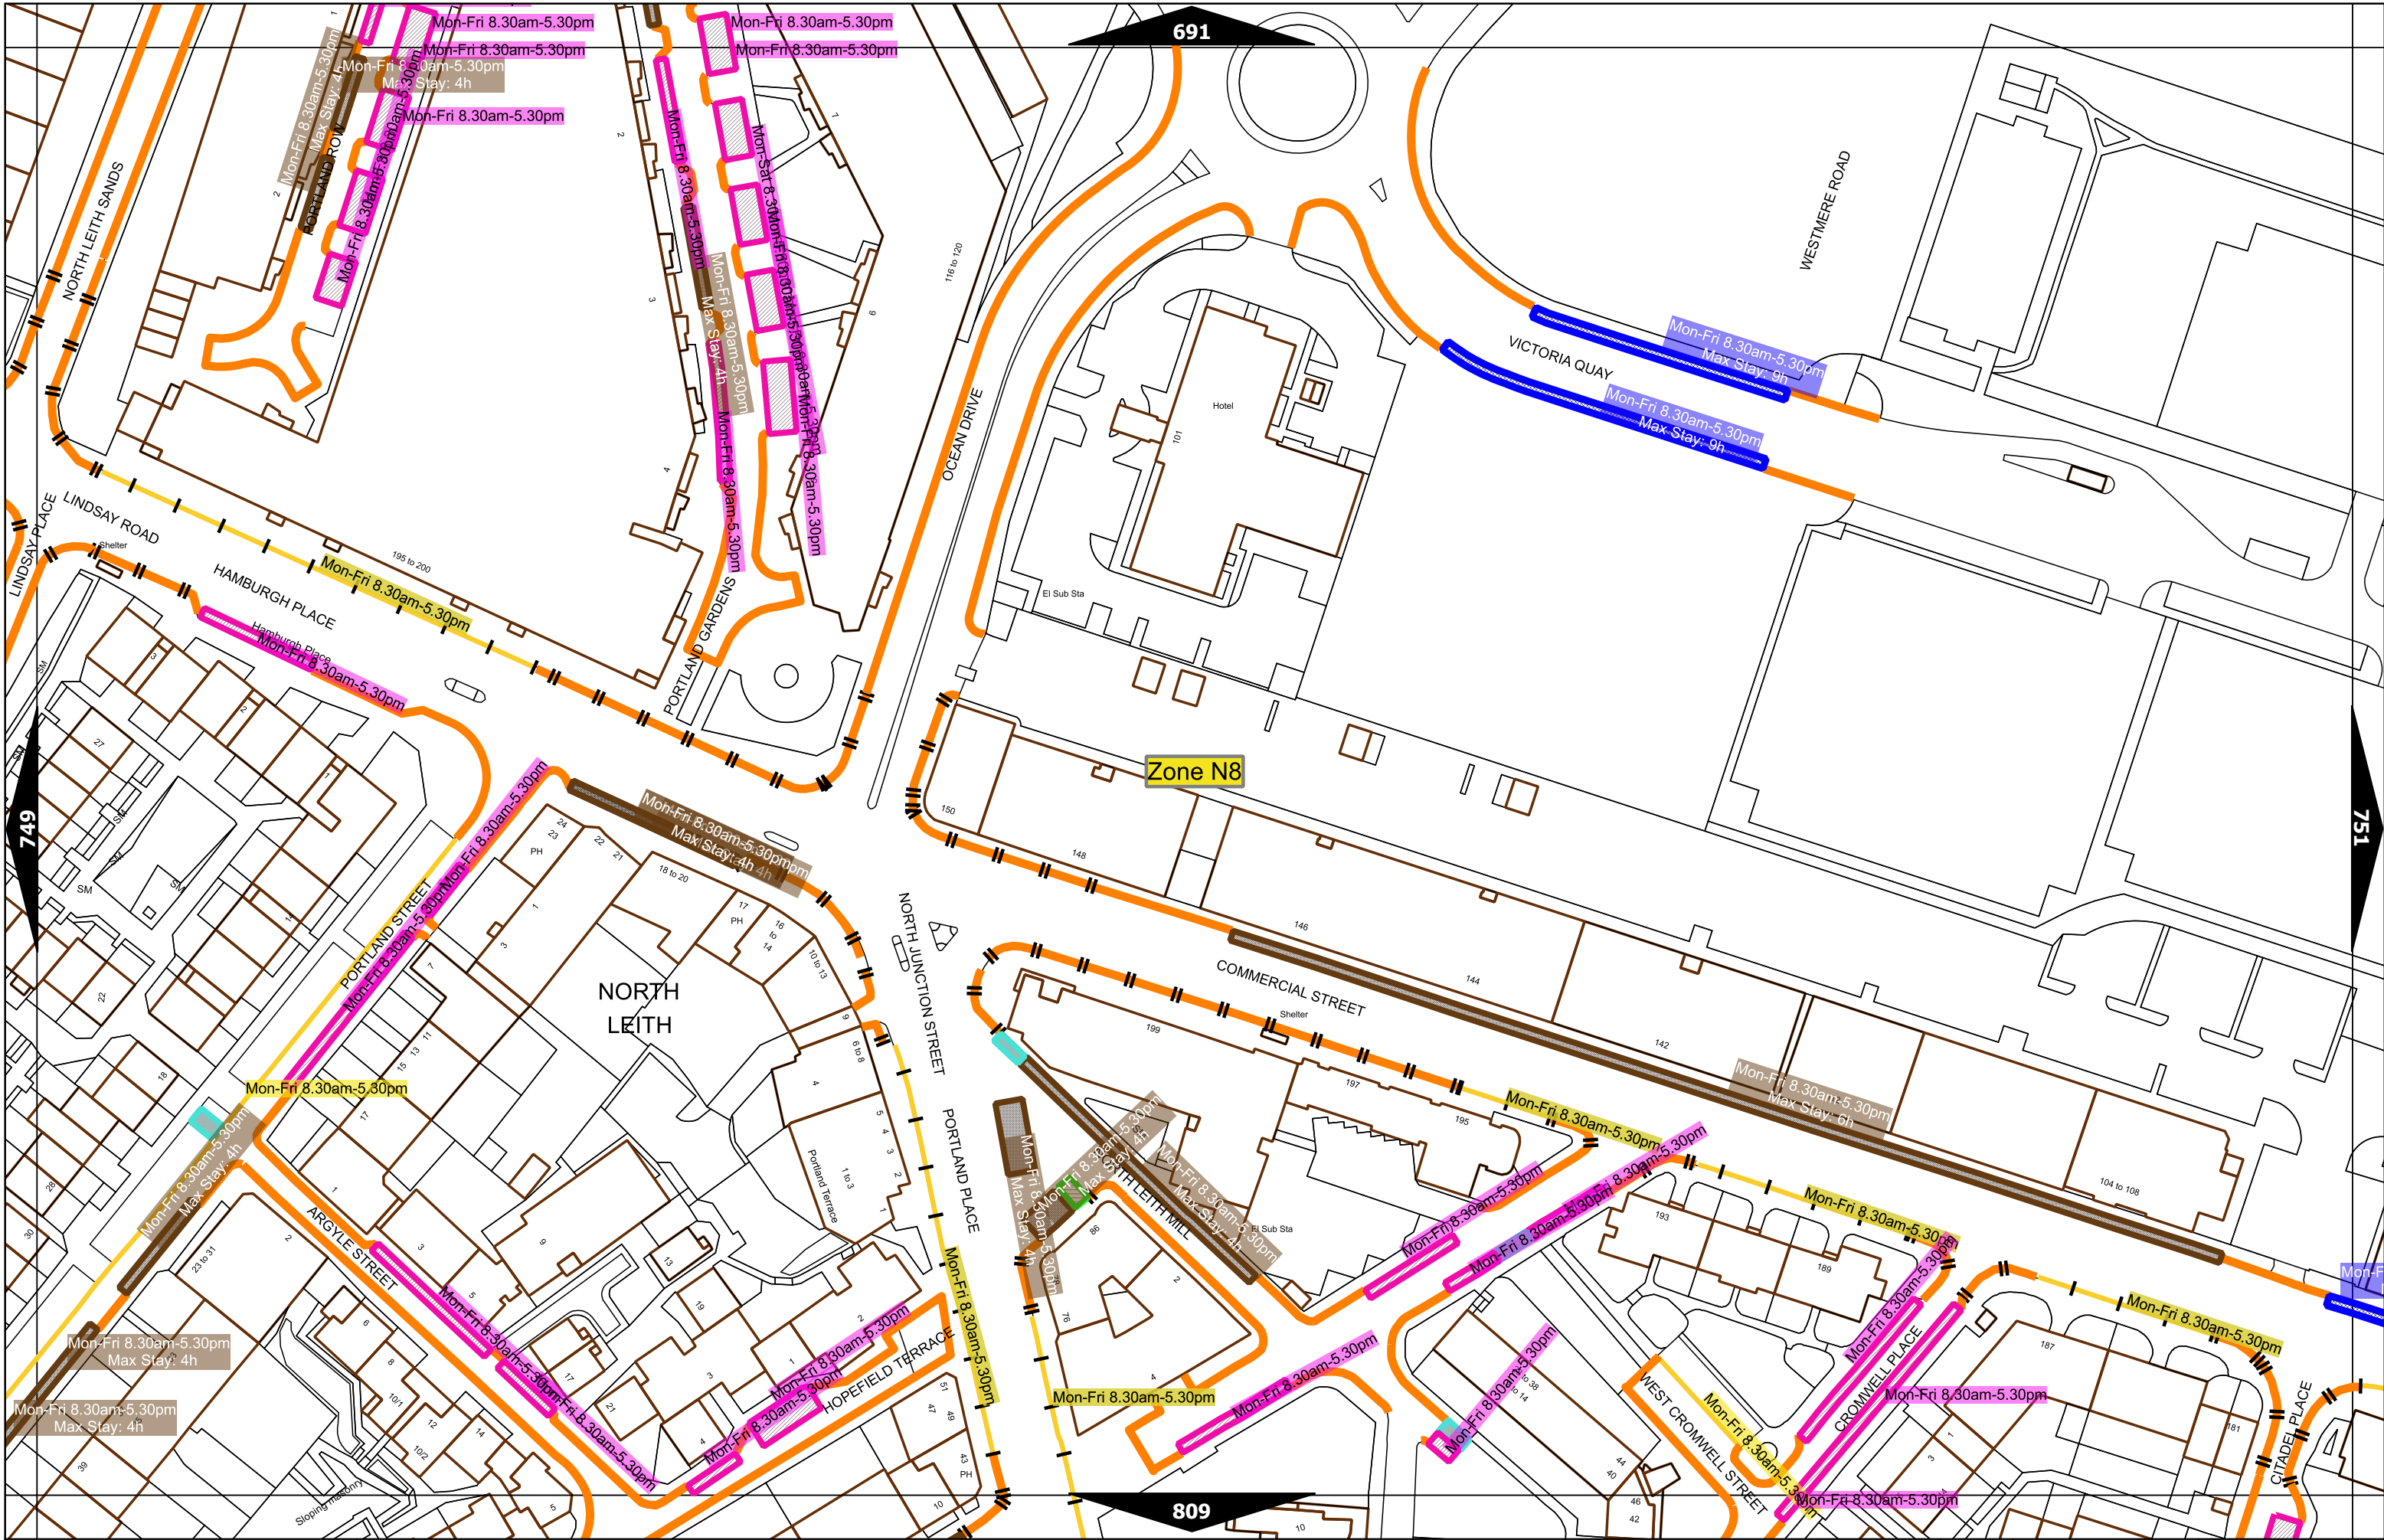

Scale at A3	1:1000
Effective Date	14-Feb-2023
Map Tile	750
Revision	4
Status	CONFIRMED