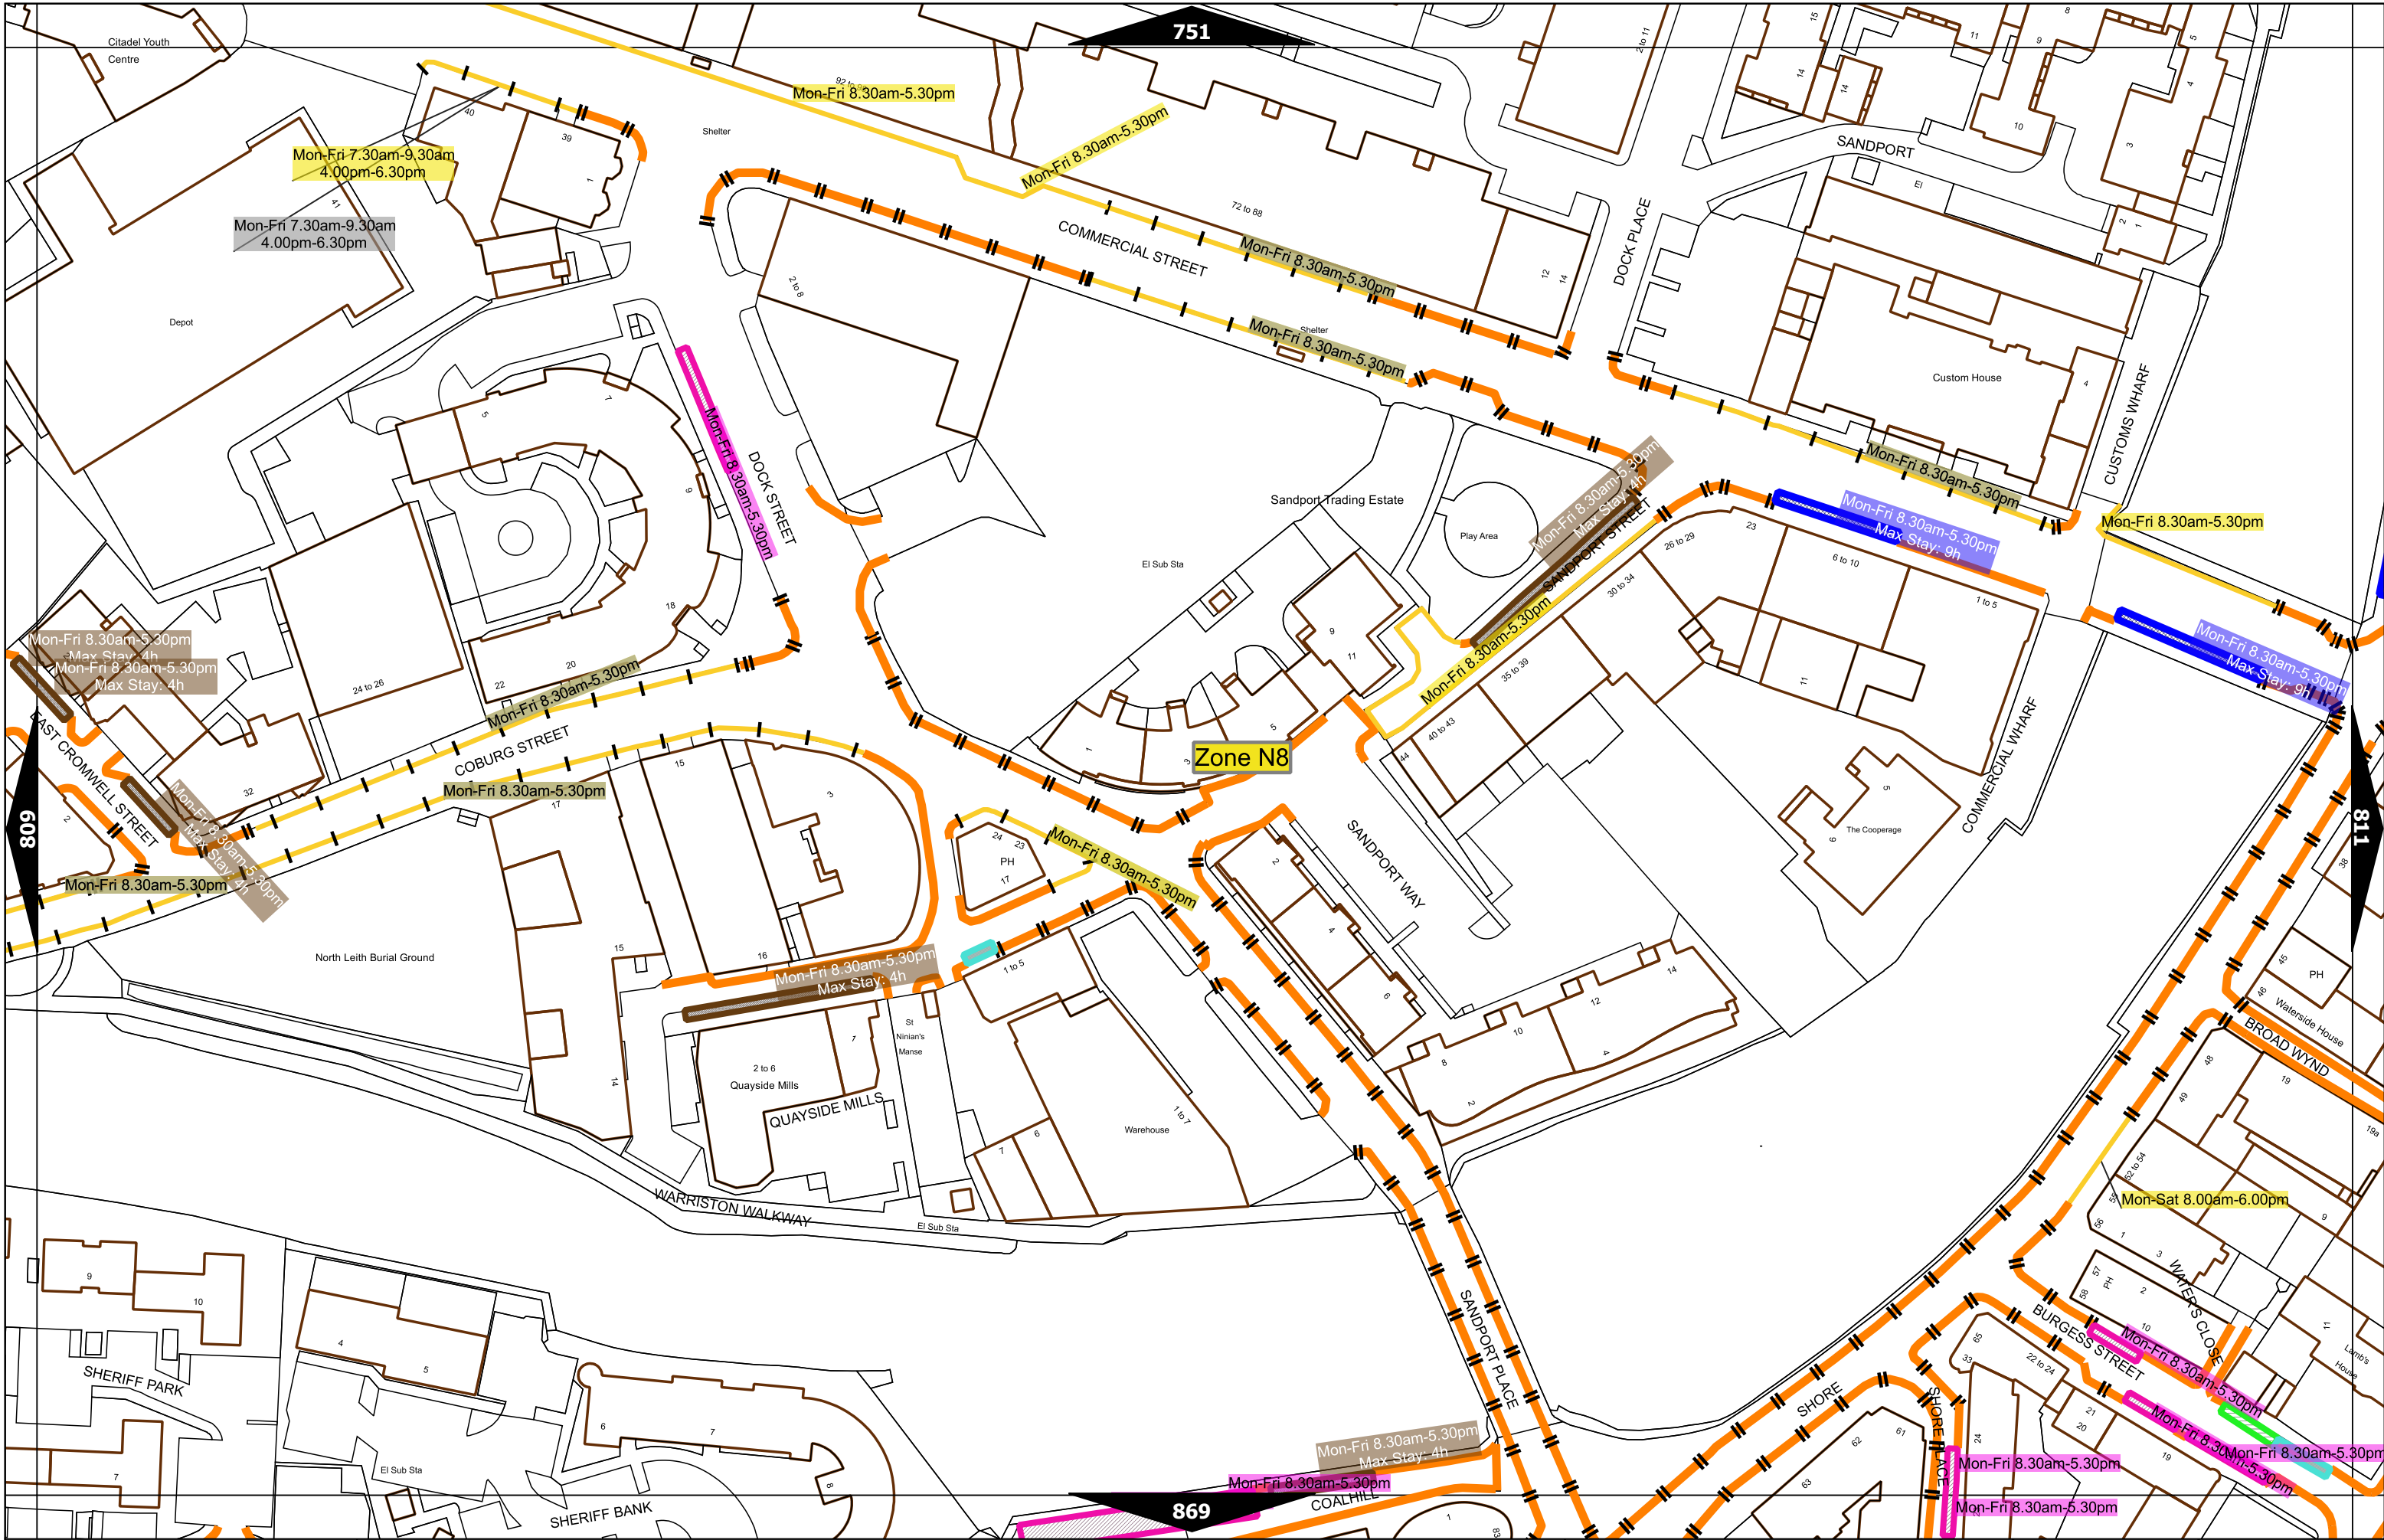

Scale at A3	1:1000
Effective Date	02-Oct-2023
Map Tile	810
Revision	3
Status	CONFIRMED