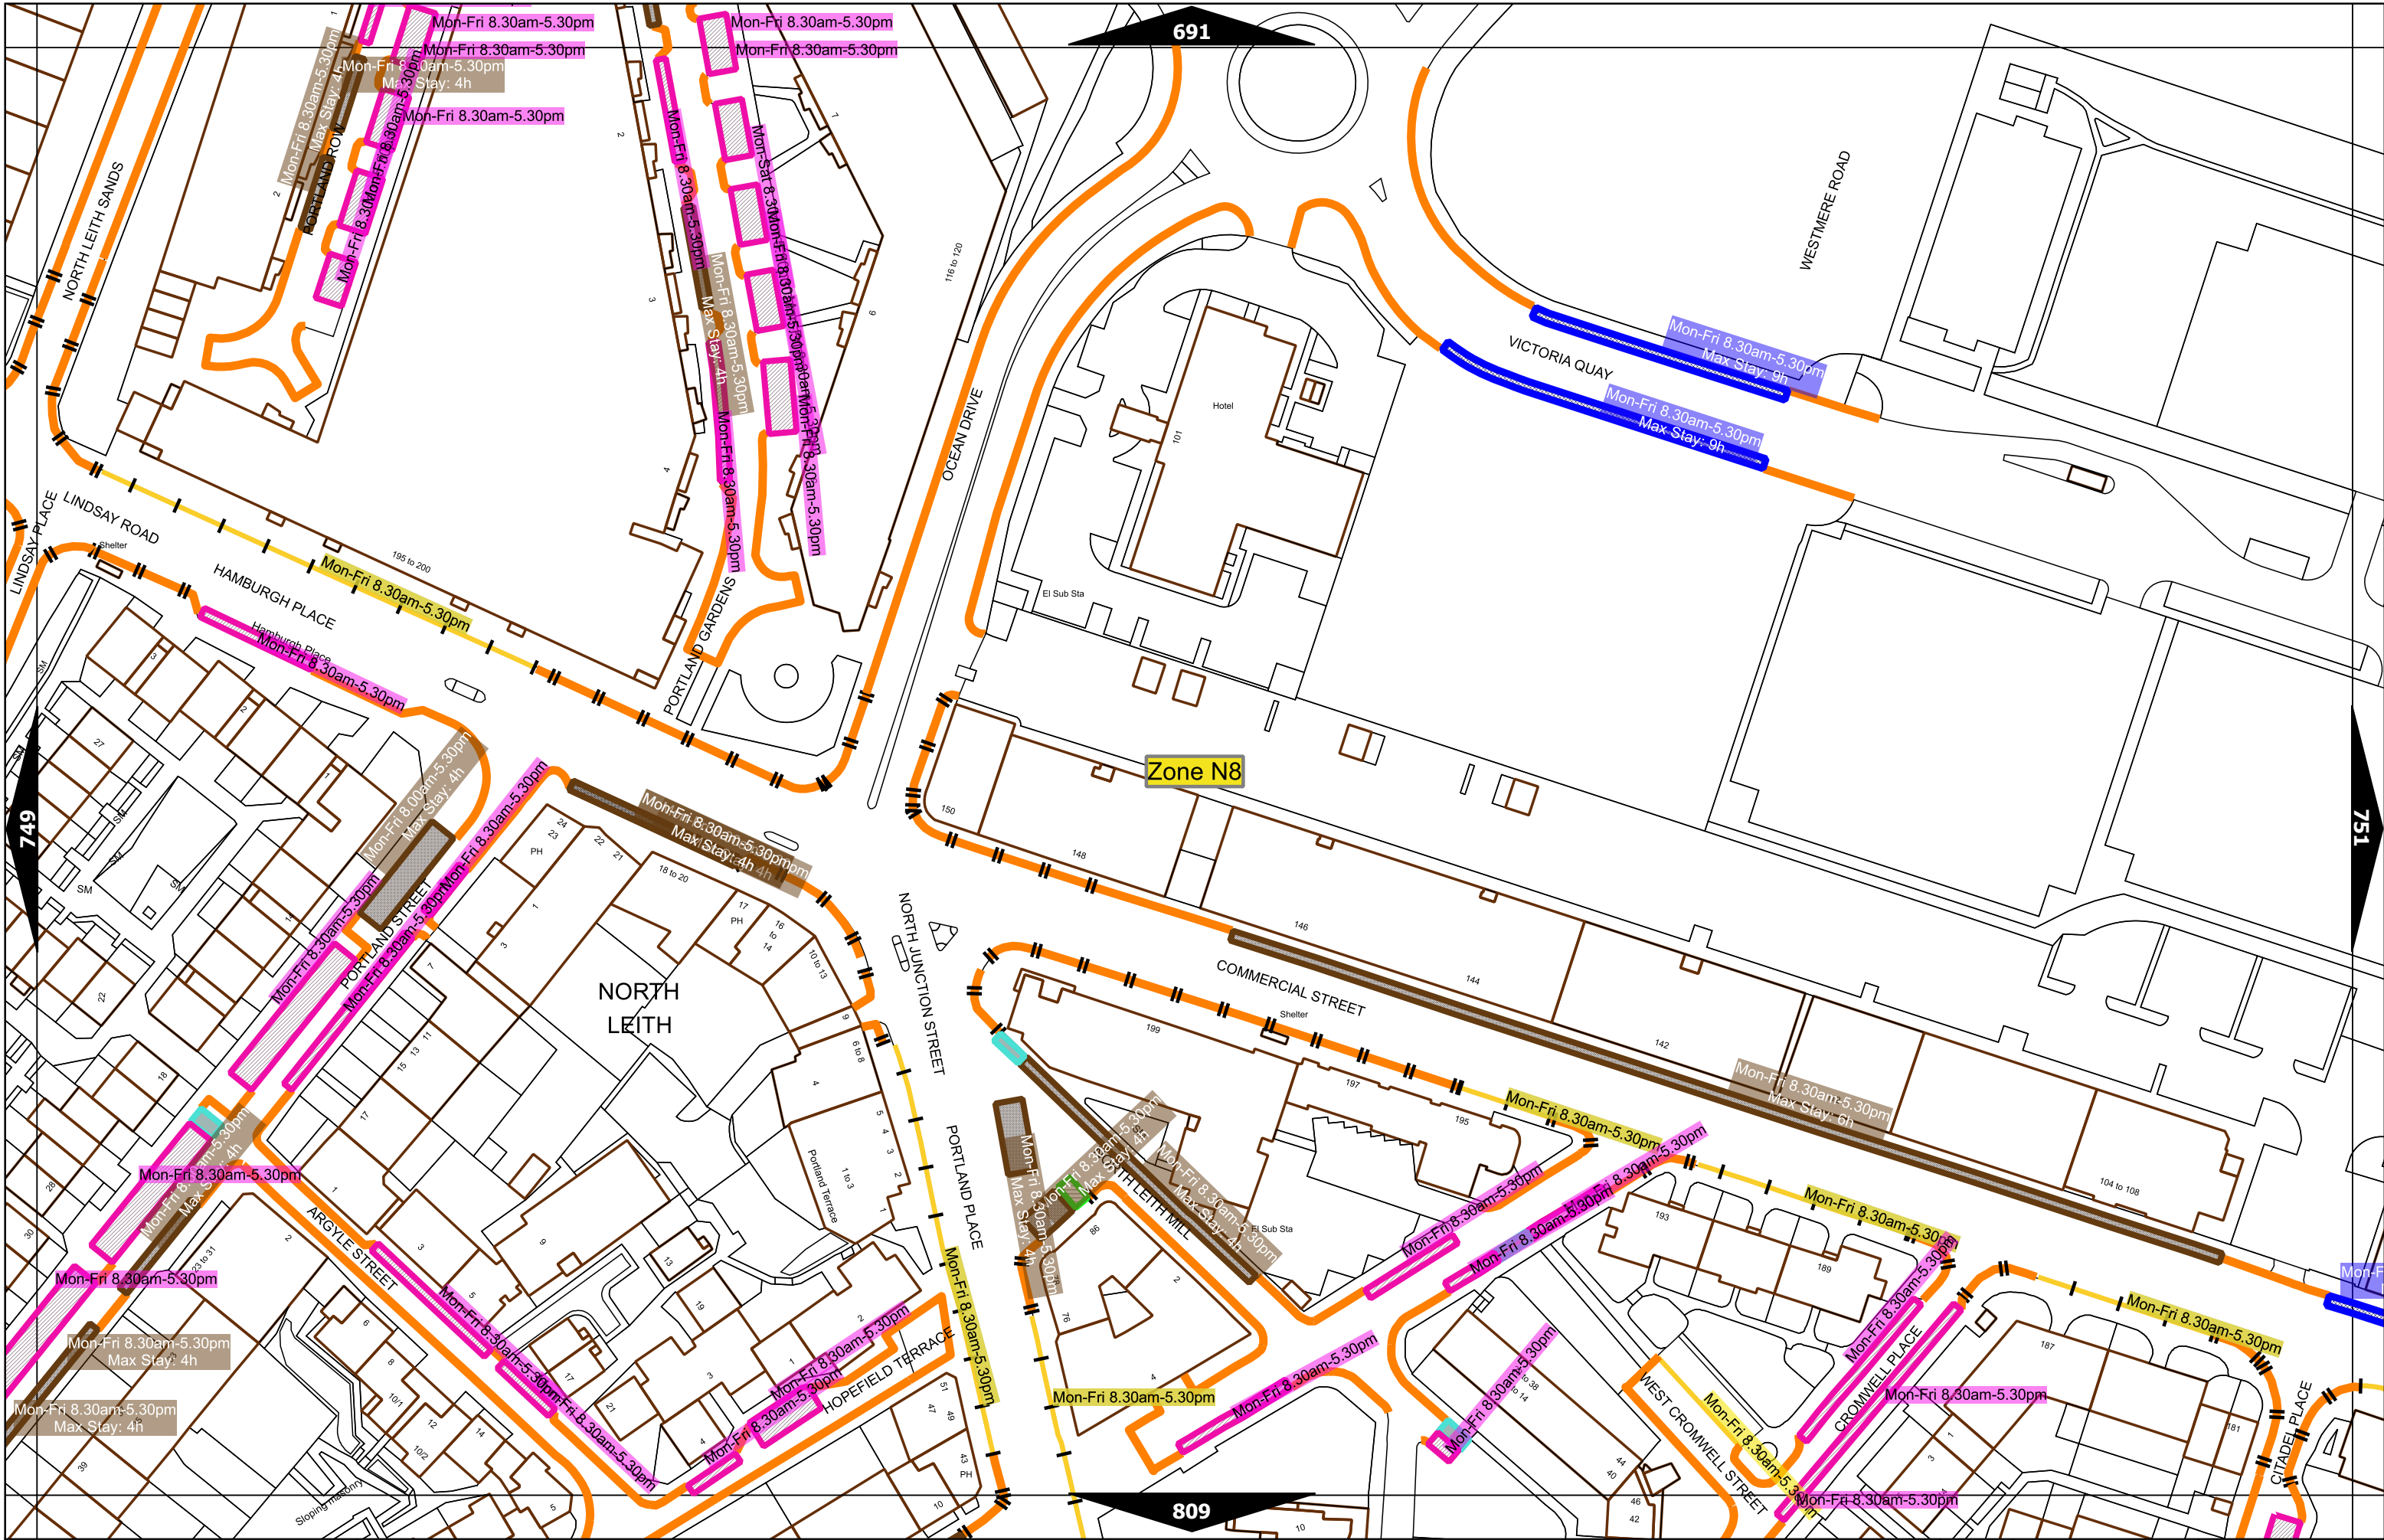

Scale at A3	1:1000
Effective Date	02-Oct-2023
Map Tile	750
Revision	5
Status	CONFIRMED