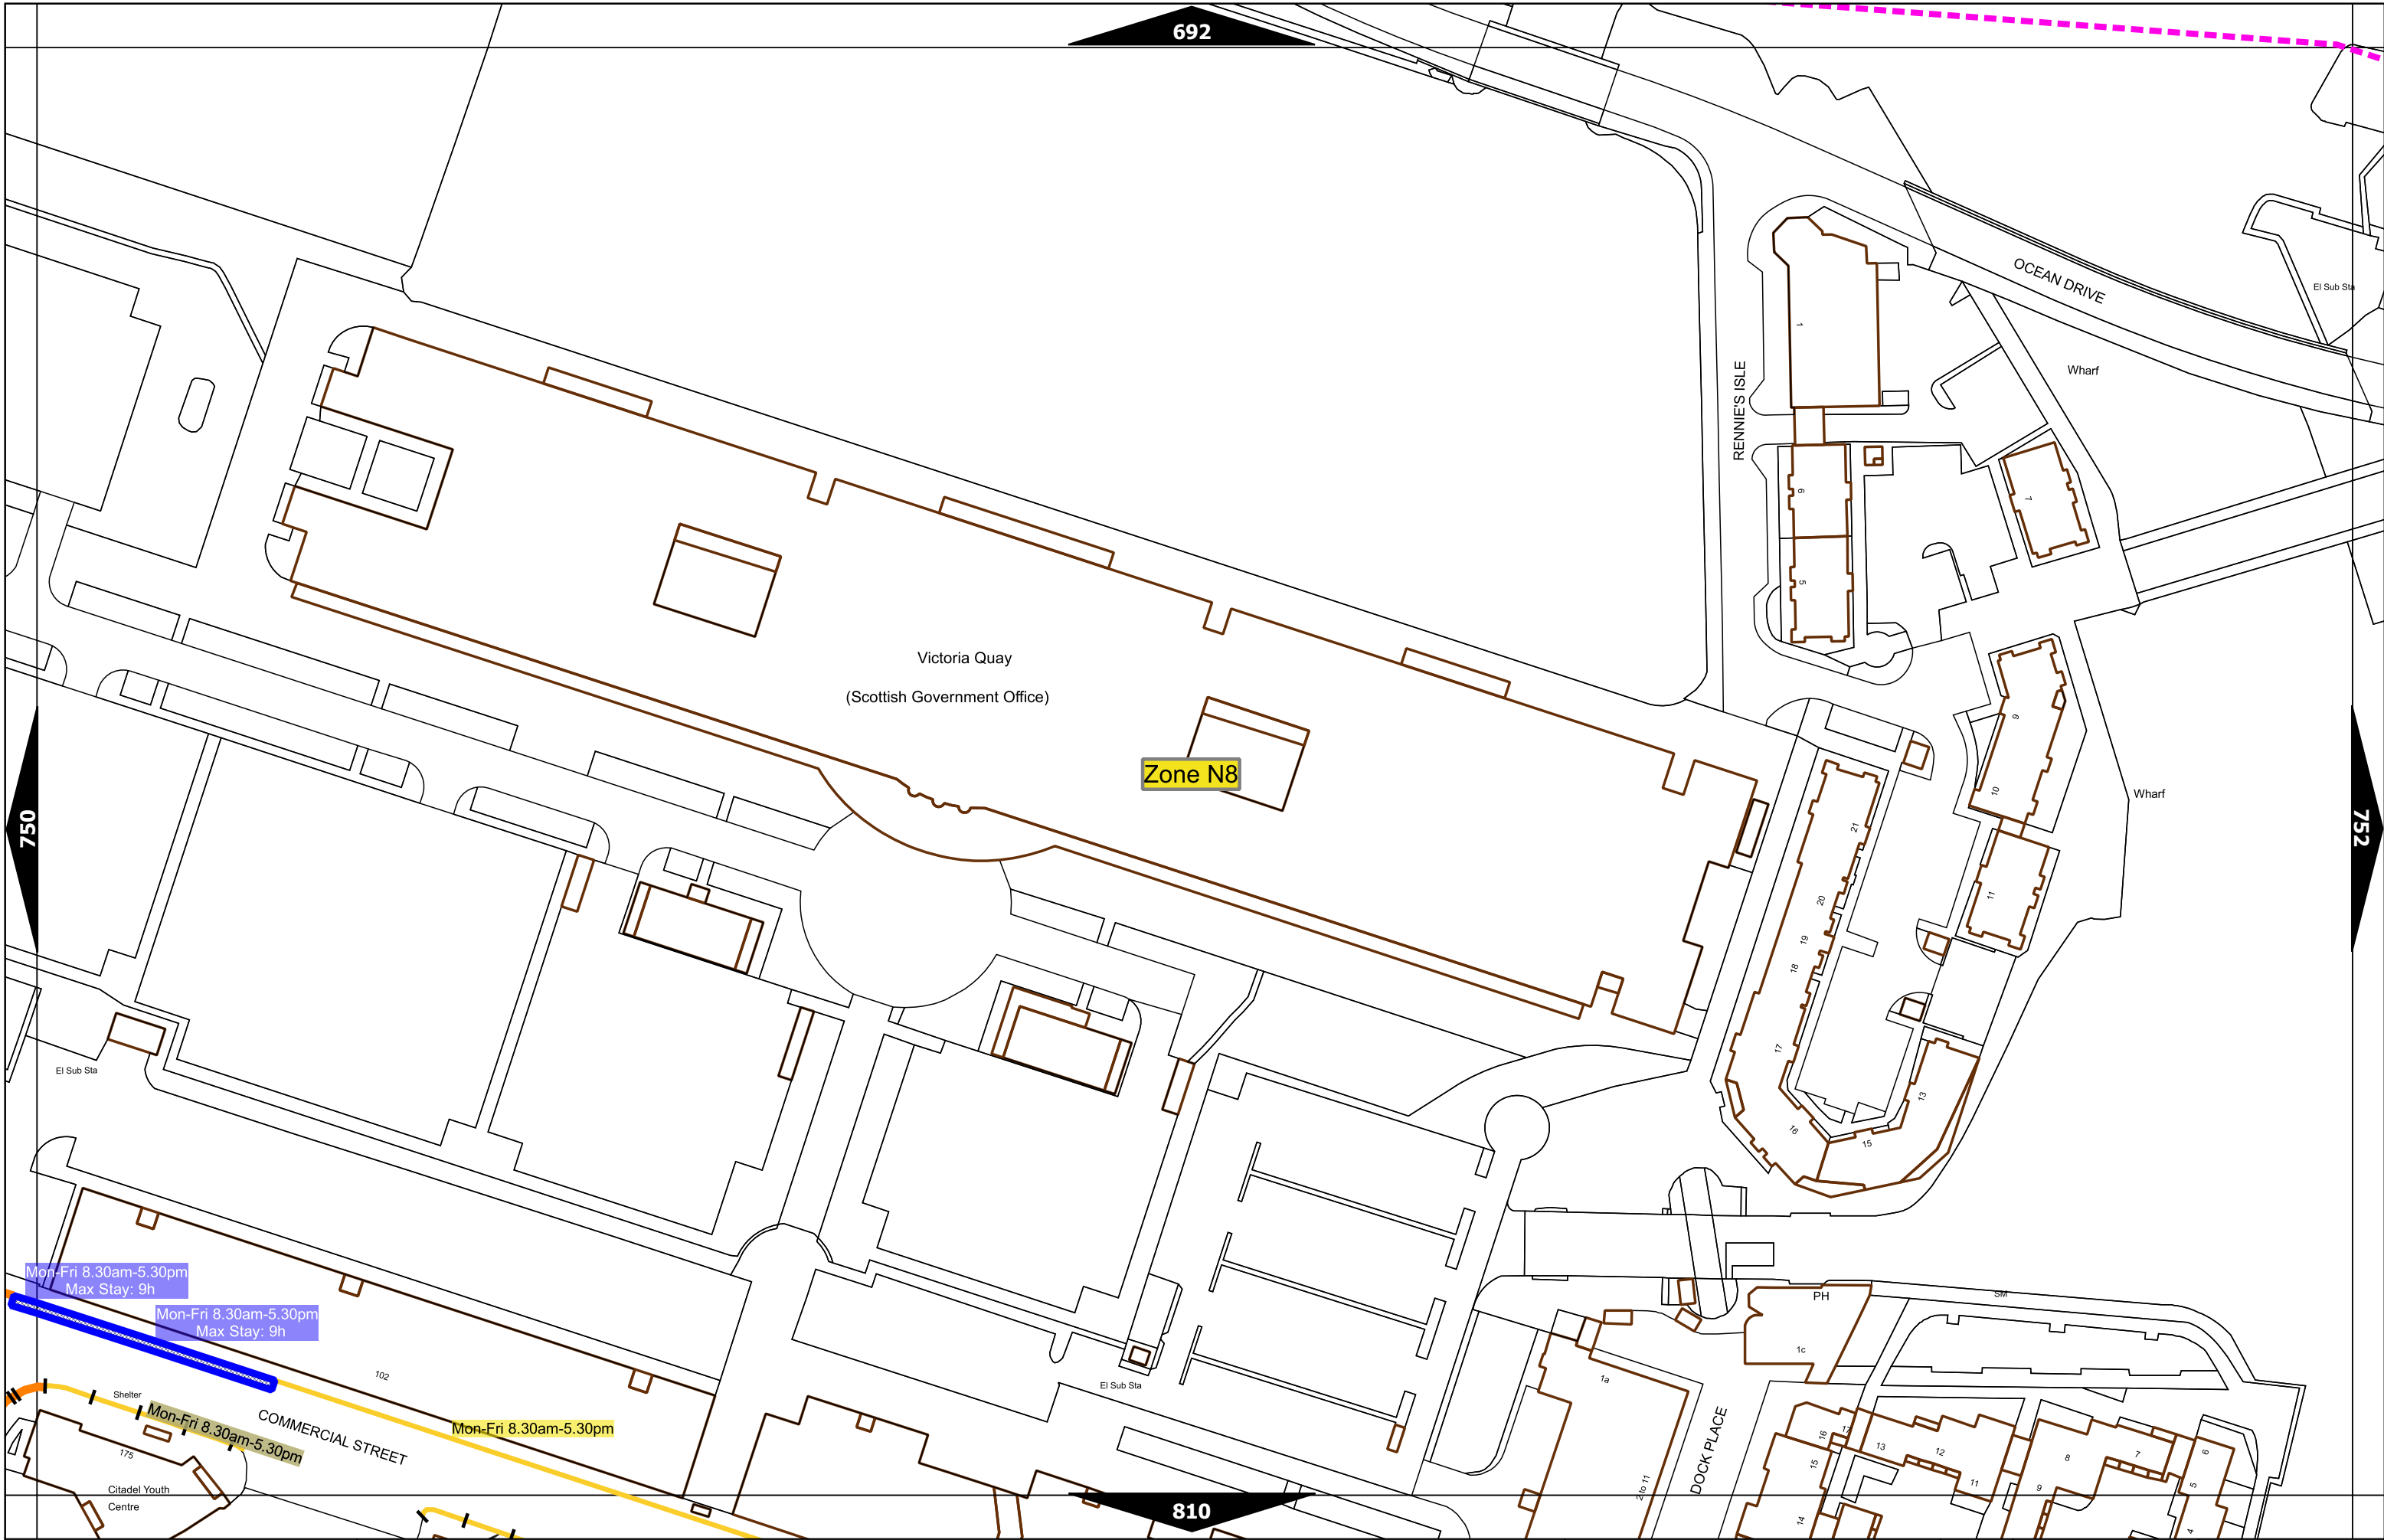

Note: This table indicated the typical maximum stay periods and any differences are labelled on the map tiles.

Scale at A3	1:1000
Effective Date	02-Oct-2023
Map Tile	749
Revision	7
Status	CONFIRMED

Scale at A3	1:1000
Effective Date	02-Oct-2023
Map Tile	750
Revision	5
Status	CONFIRMED