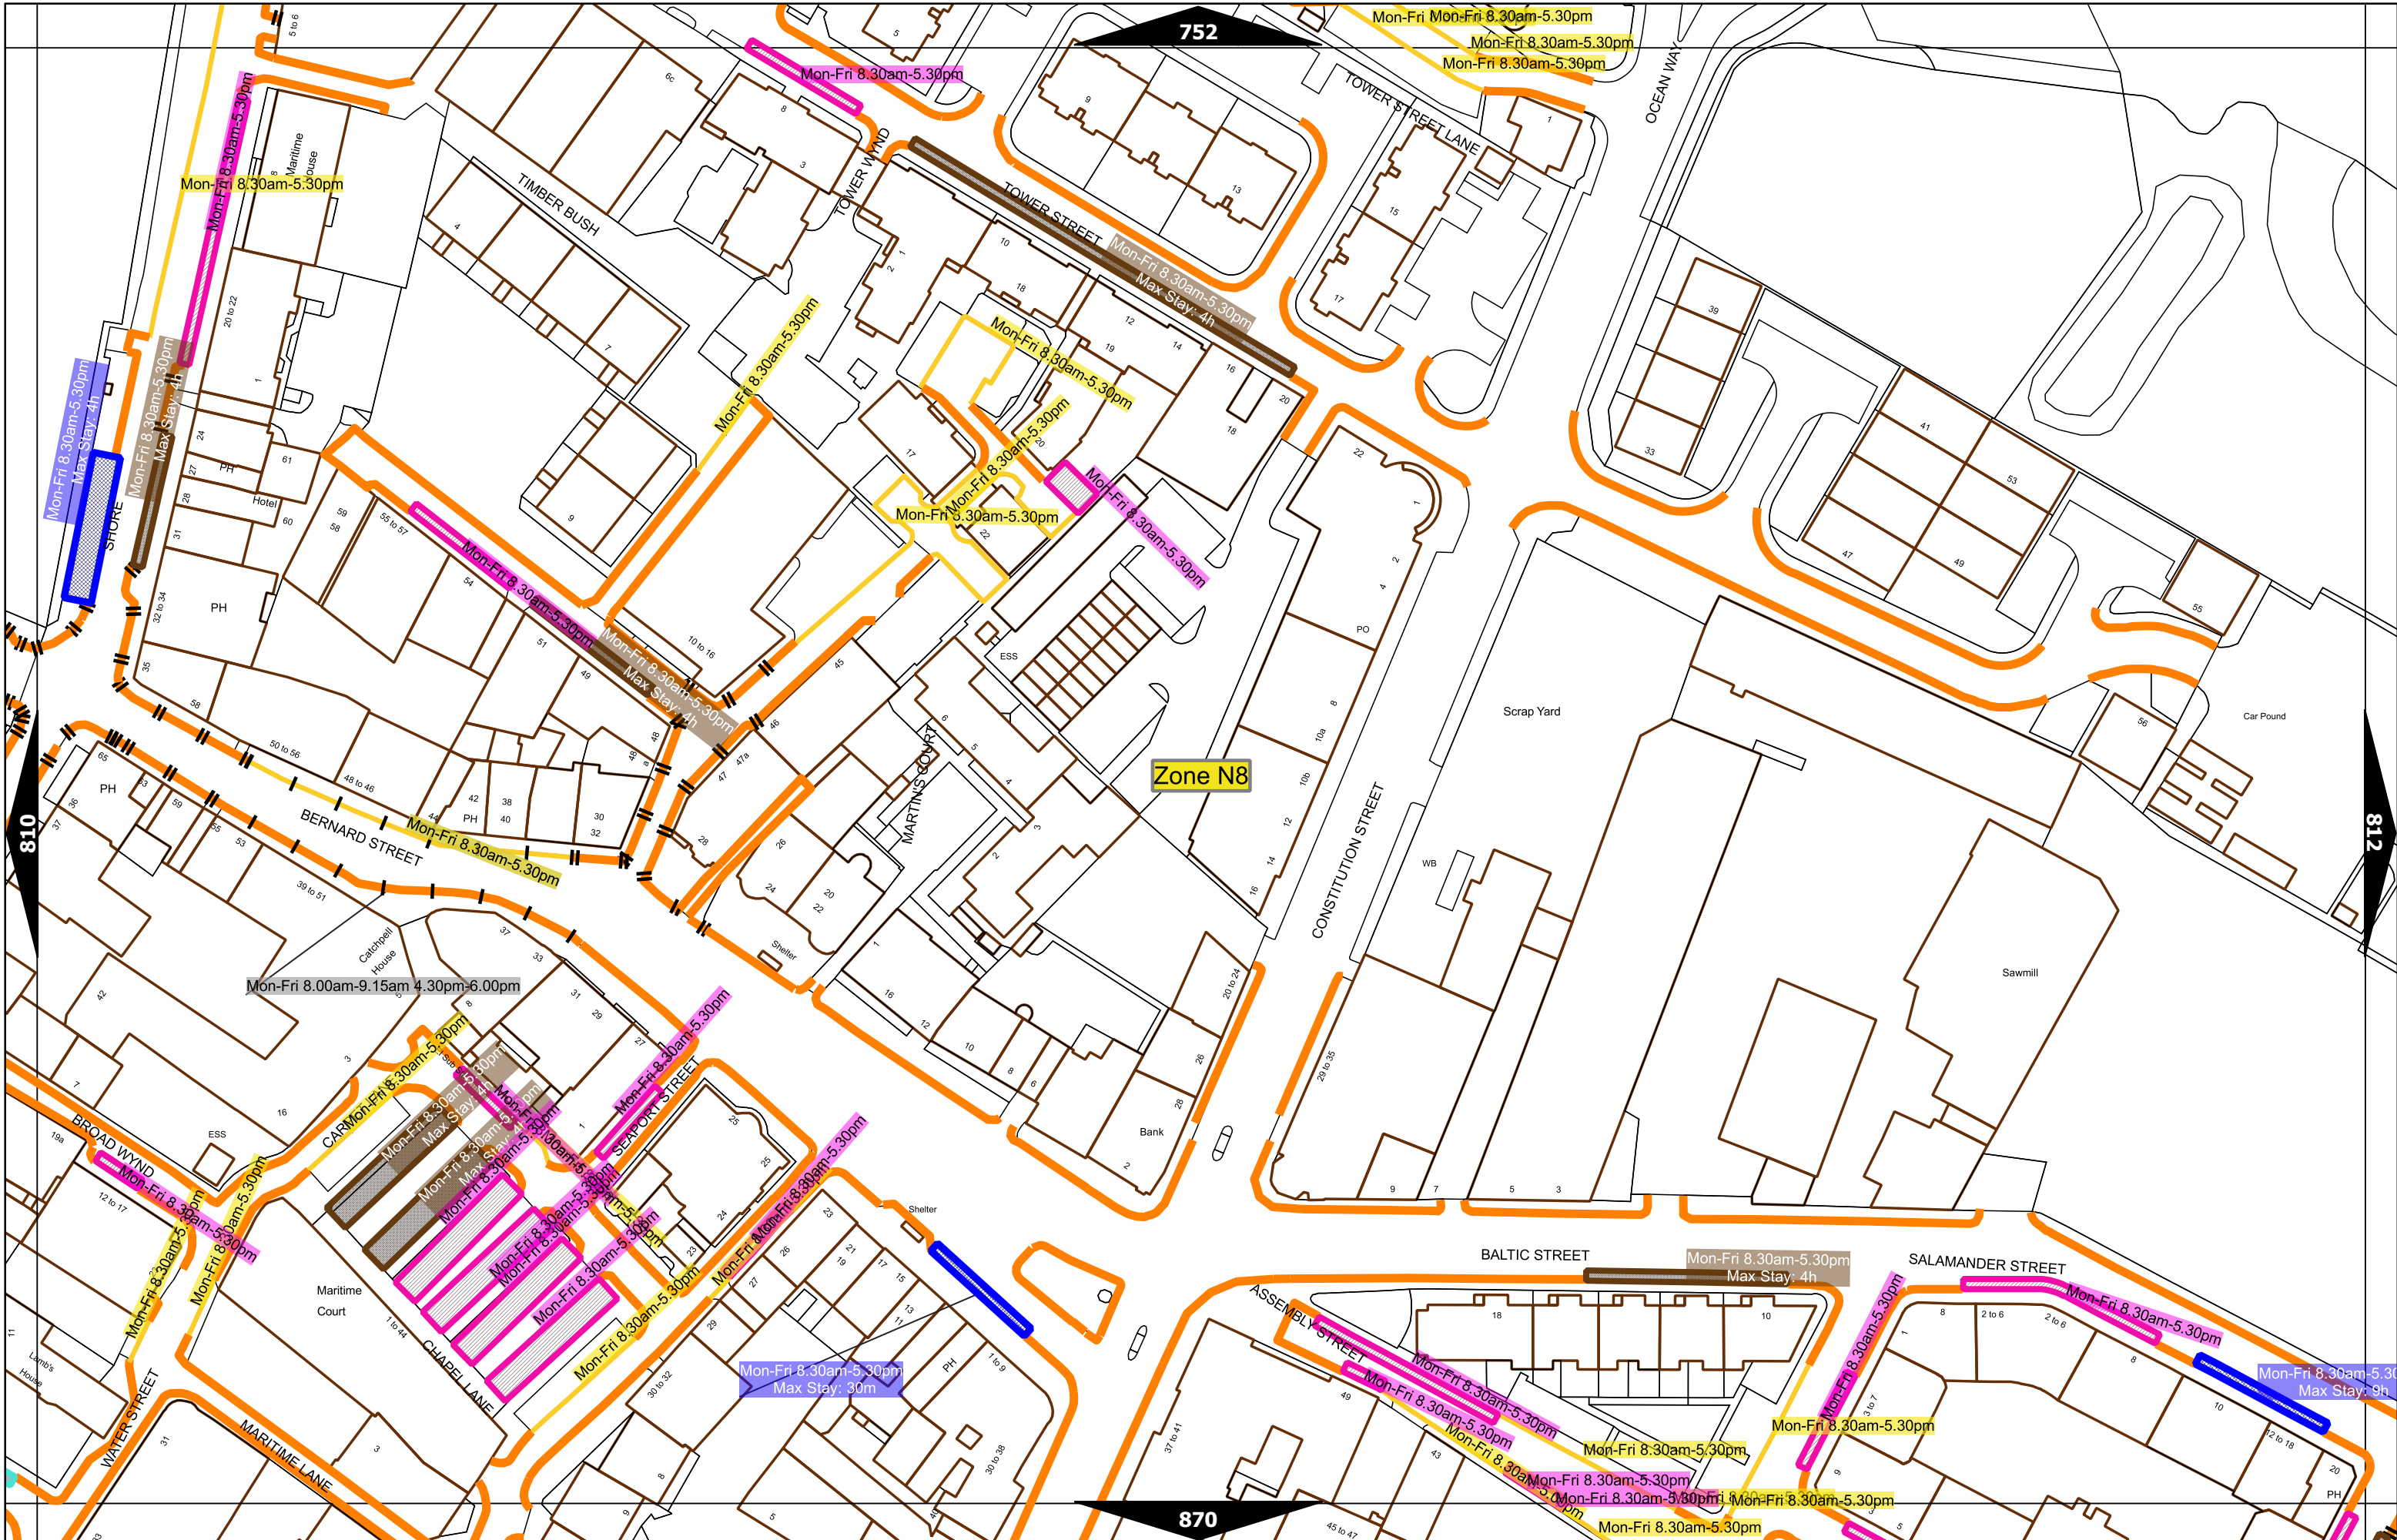

Note: This table indicated the typical maximum stay periods and any differences are labelled on the map tiles.

Scale at A3	1:1000
Effective Date	02-Oct-2023
Map Tile	749
Revision	7
Status	CONFIRMED

Scale at A3	1:1000
Effective Date	02-Oct-2023
Map Tile	750
Revision	5
Status	CONFIRMED

Scale at A3	1:1000
Effective Date	02-Oct-2023
Map Tile	751
Revision	3
Status	CONFIRMED

Scale at A3	1:1000
Effective Date	02-Oct-2023
Map Tile	809
Revision	3
Status	CONFIRMED

Scale at A3	1:1000
Effective Date	02-Oct-2023
Map Tile	810
Revision	3
Status	CONFIRMED