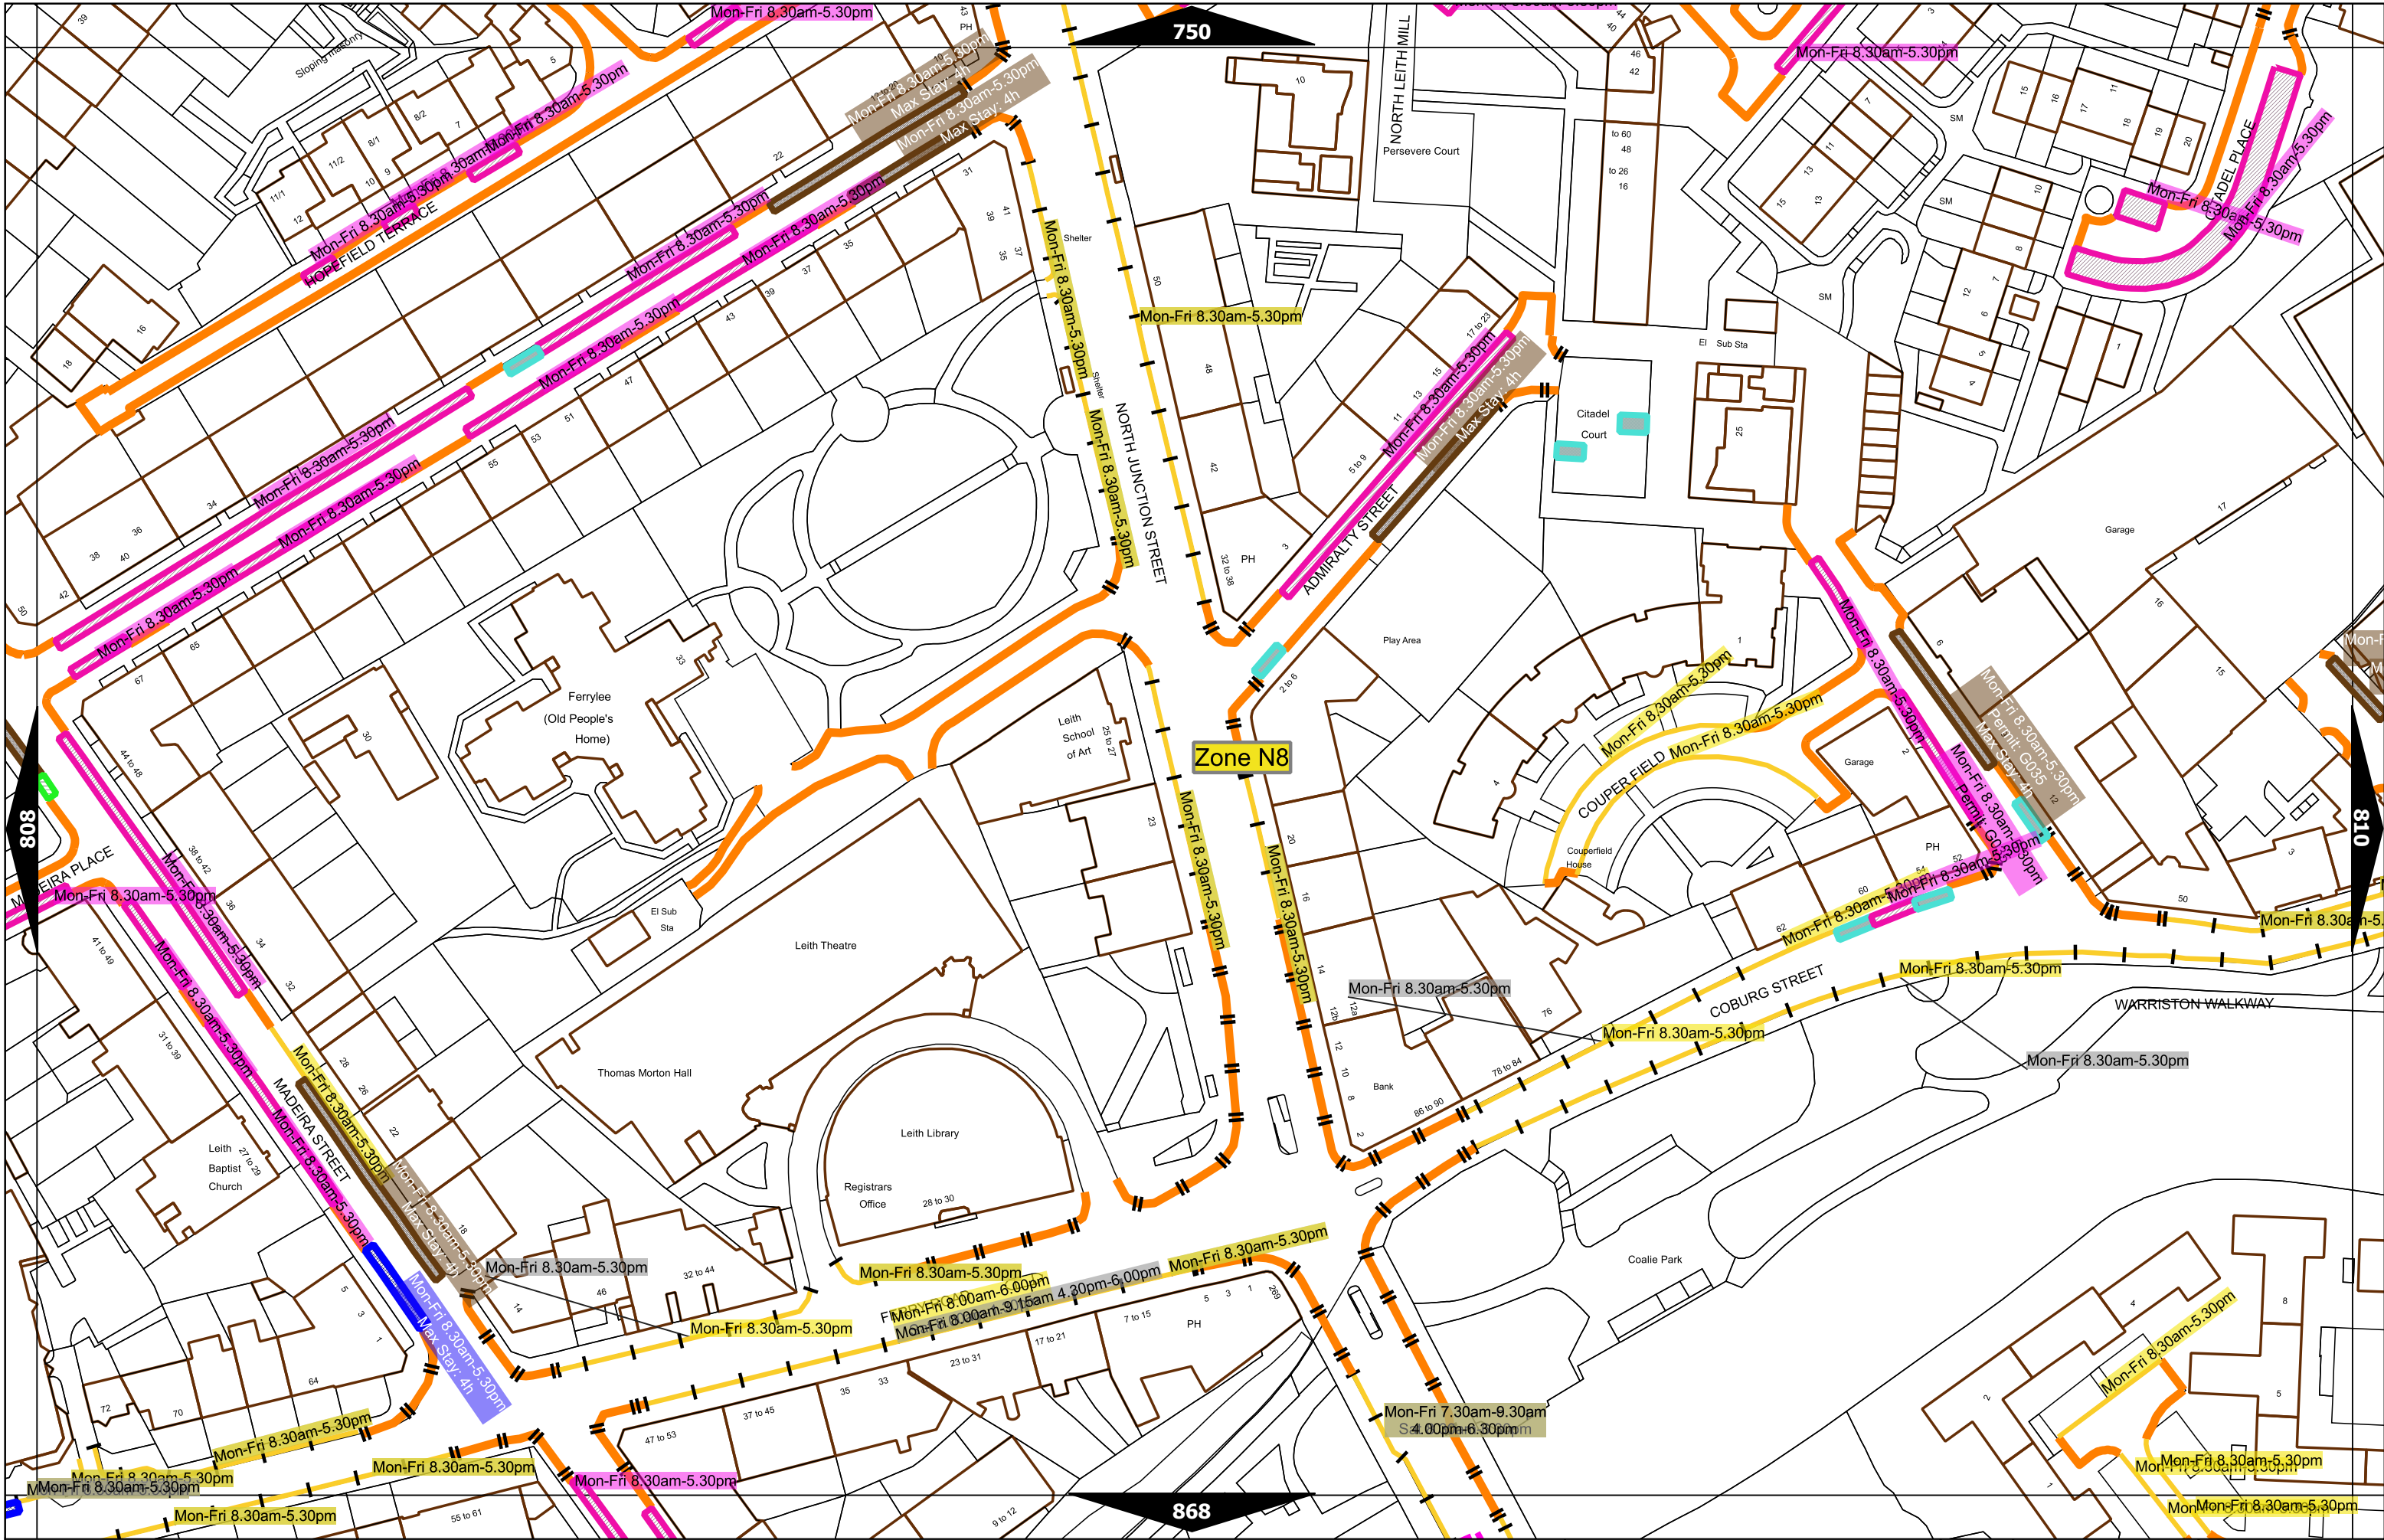

Note: This table indicated the typical maximum stay periods and any differences are labelled on the map tiles.

Scale at A3	1:1000
Effective Date	02-Oct-2023
Map Tile	749
Revision	7
Status	CONFIRMED

Scale at A3	1:1000
Effective Date	02-Oct-2023
Map Tile	750
Revision	5
Status	CONFIRMED

Scale at A3	1:1000
Effective Date	02-Oct-2023
Map Tile	751
Revision	3
Status	CONFIRMED

Scale at A3	1:1000
Effective Date	02-Oct-2023
Map Tile	809
Revision	3
Status	CONFIRMED

Scale at A3	1:1000
Effective Date	02-Oct-2023
Map Tile	810
Revision	3
Status	CONFIRMED