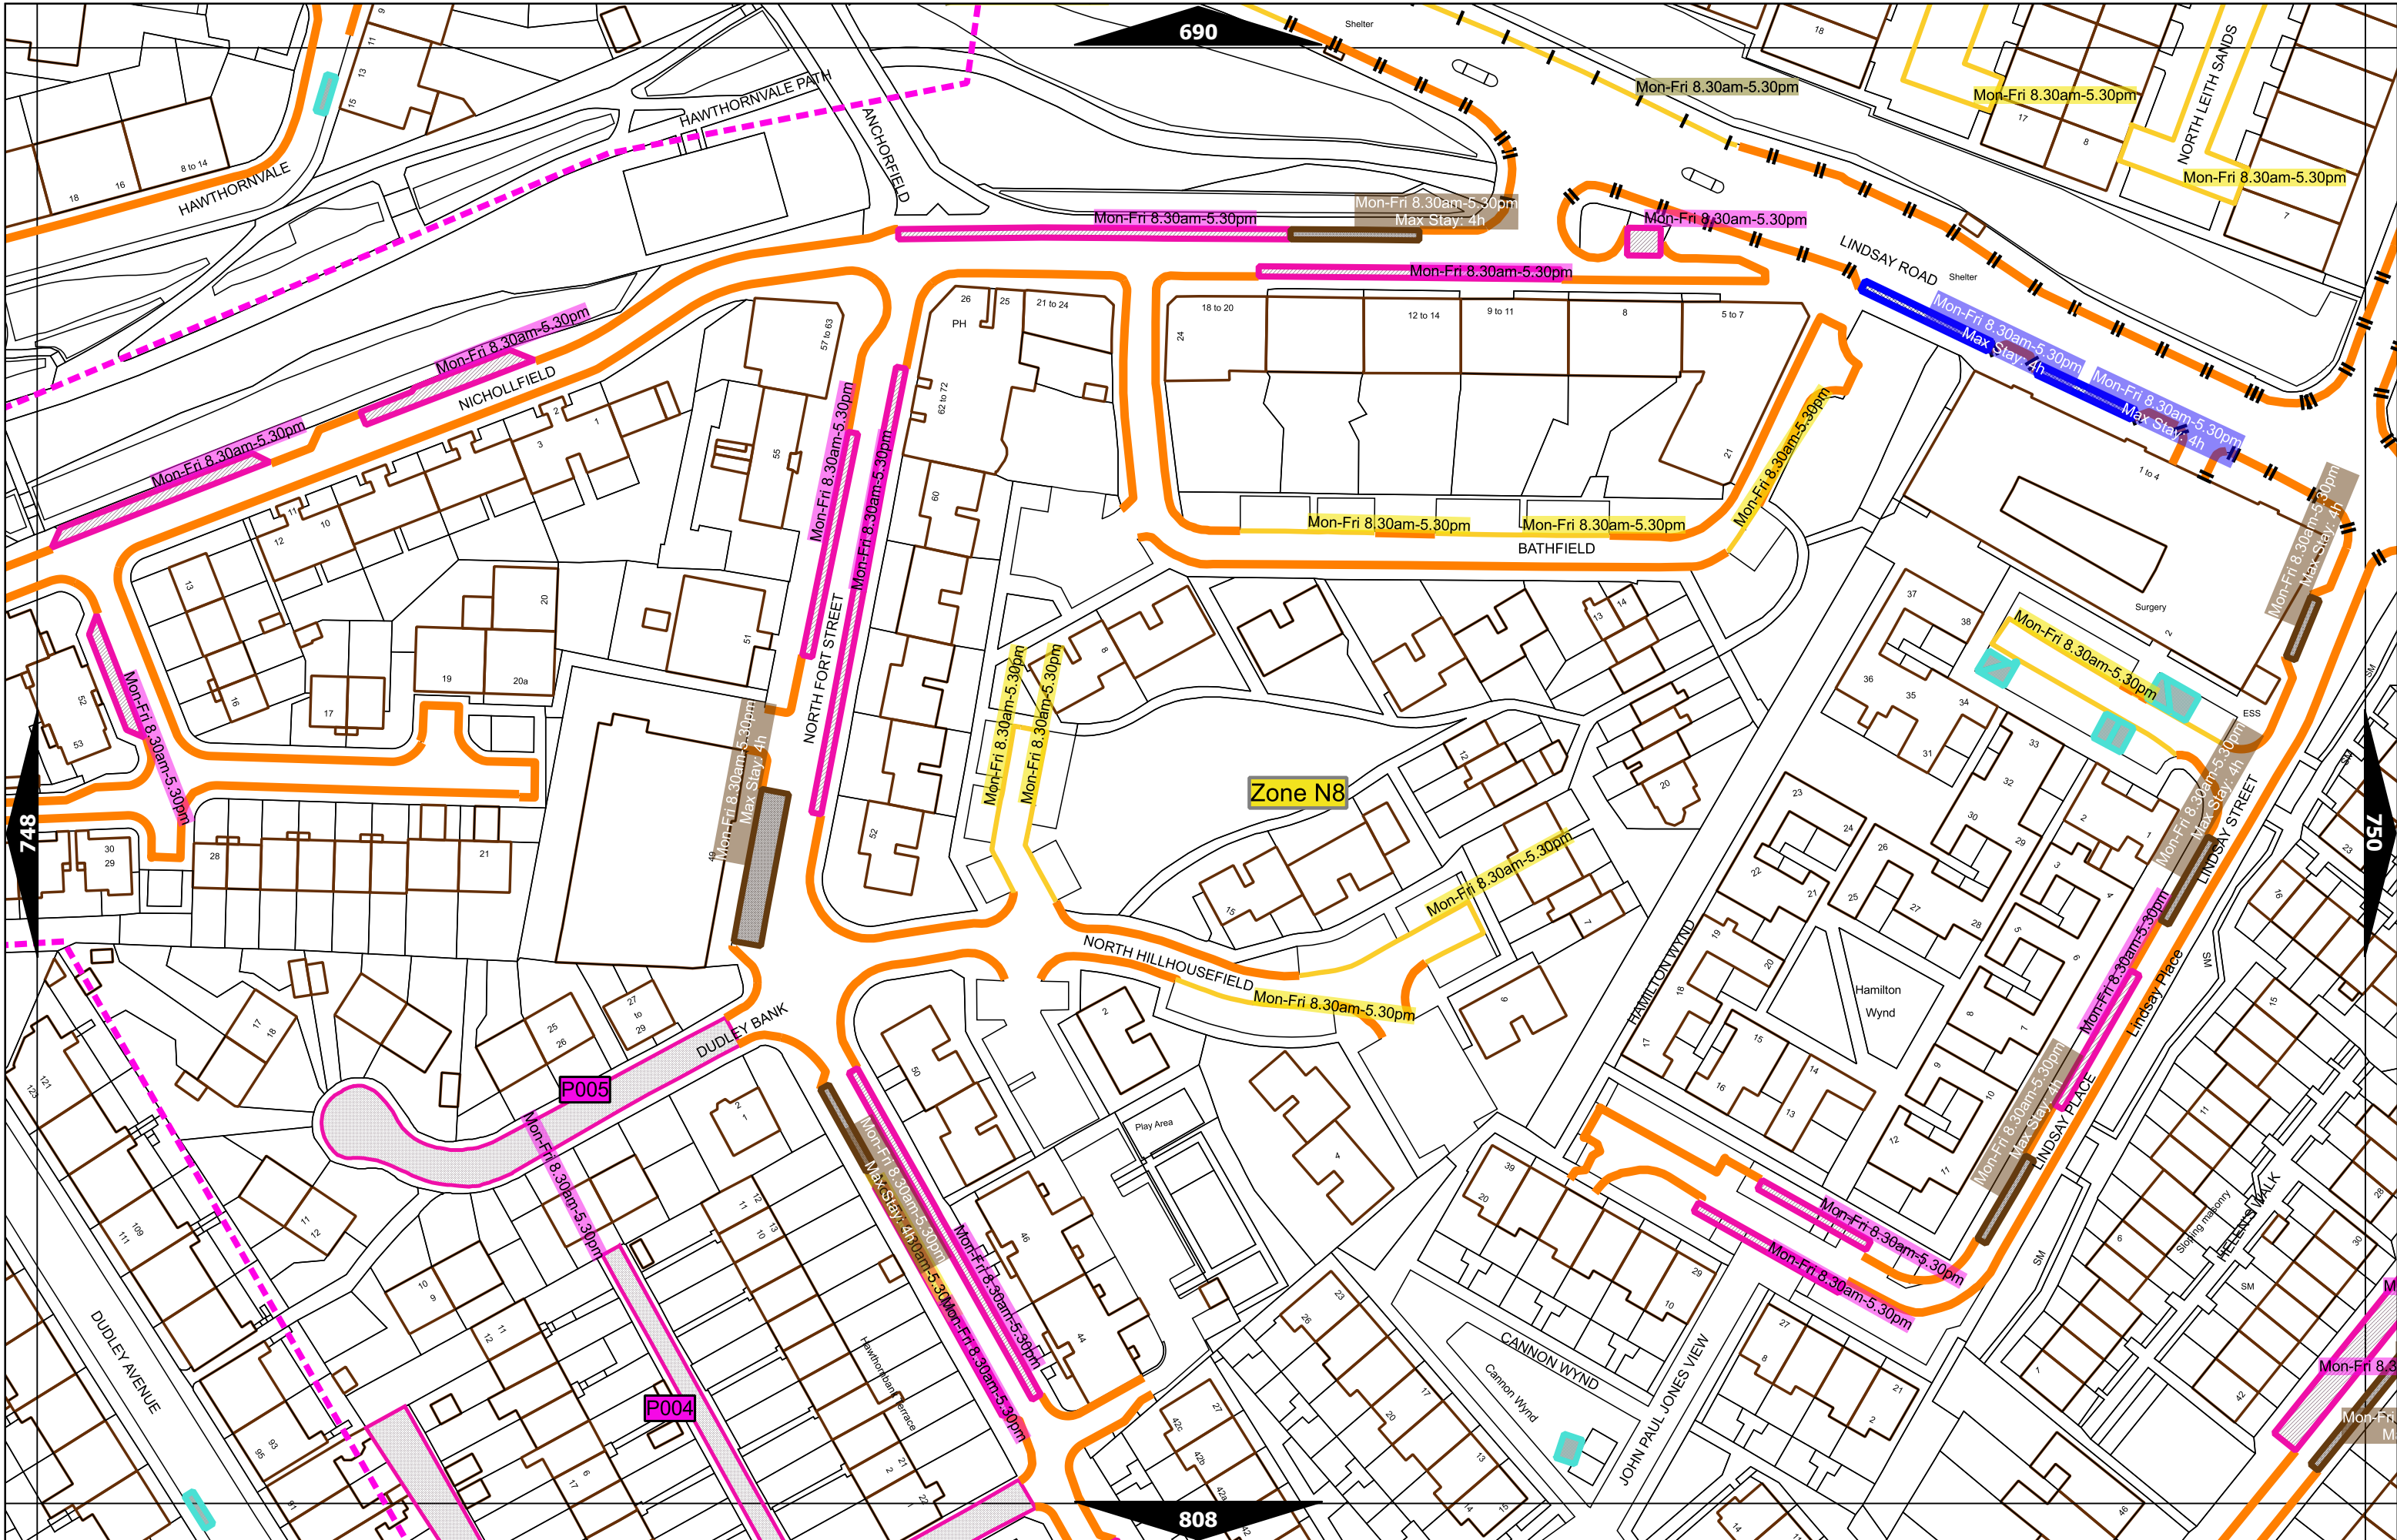

Scale at A3	1:1000
Effective Date	02-Oct-2023
Map Tile	749
Revision	7
Status	CONFIRMED