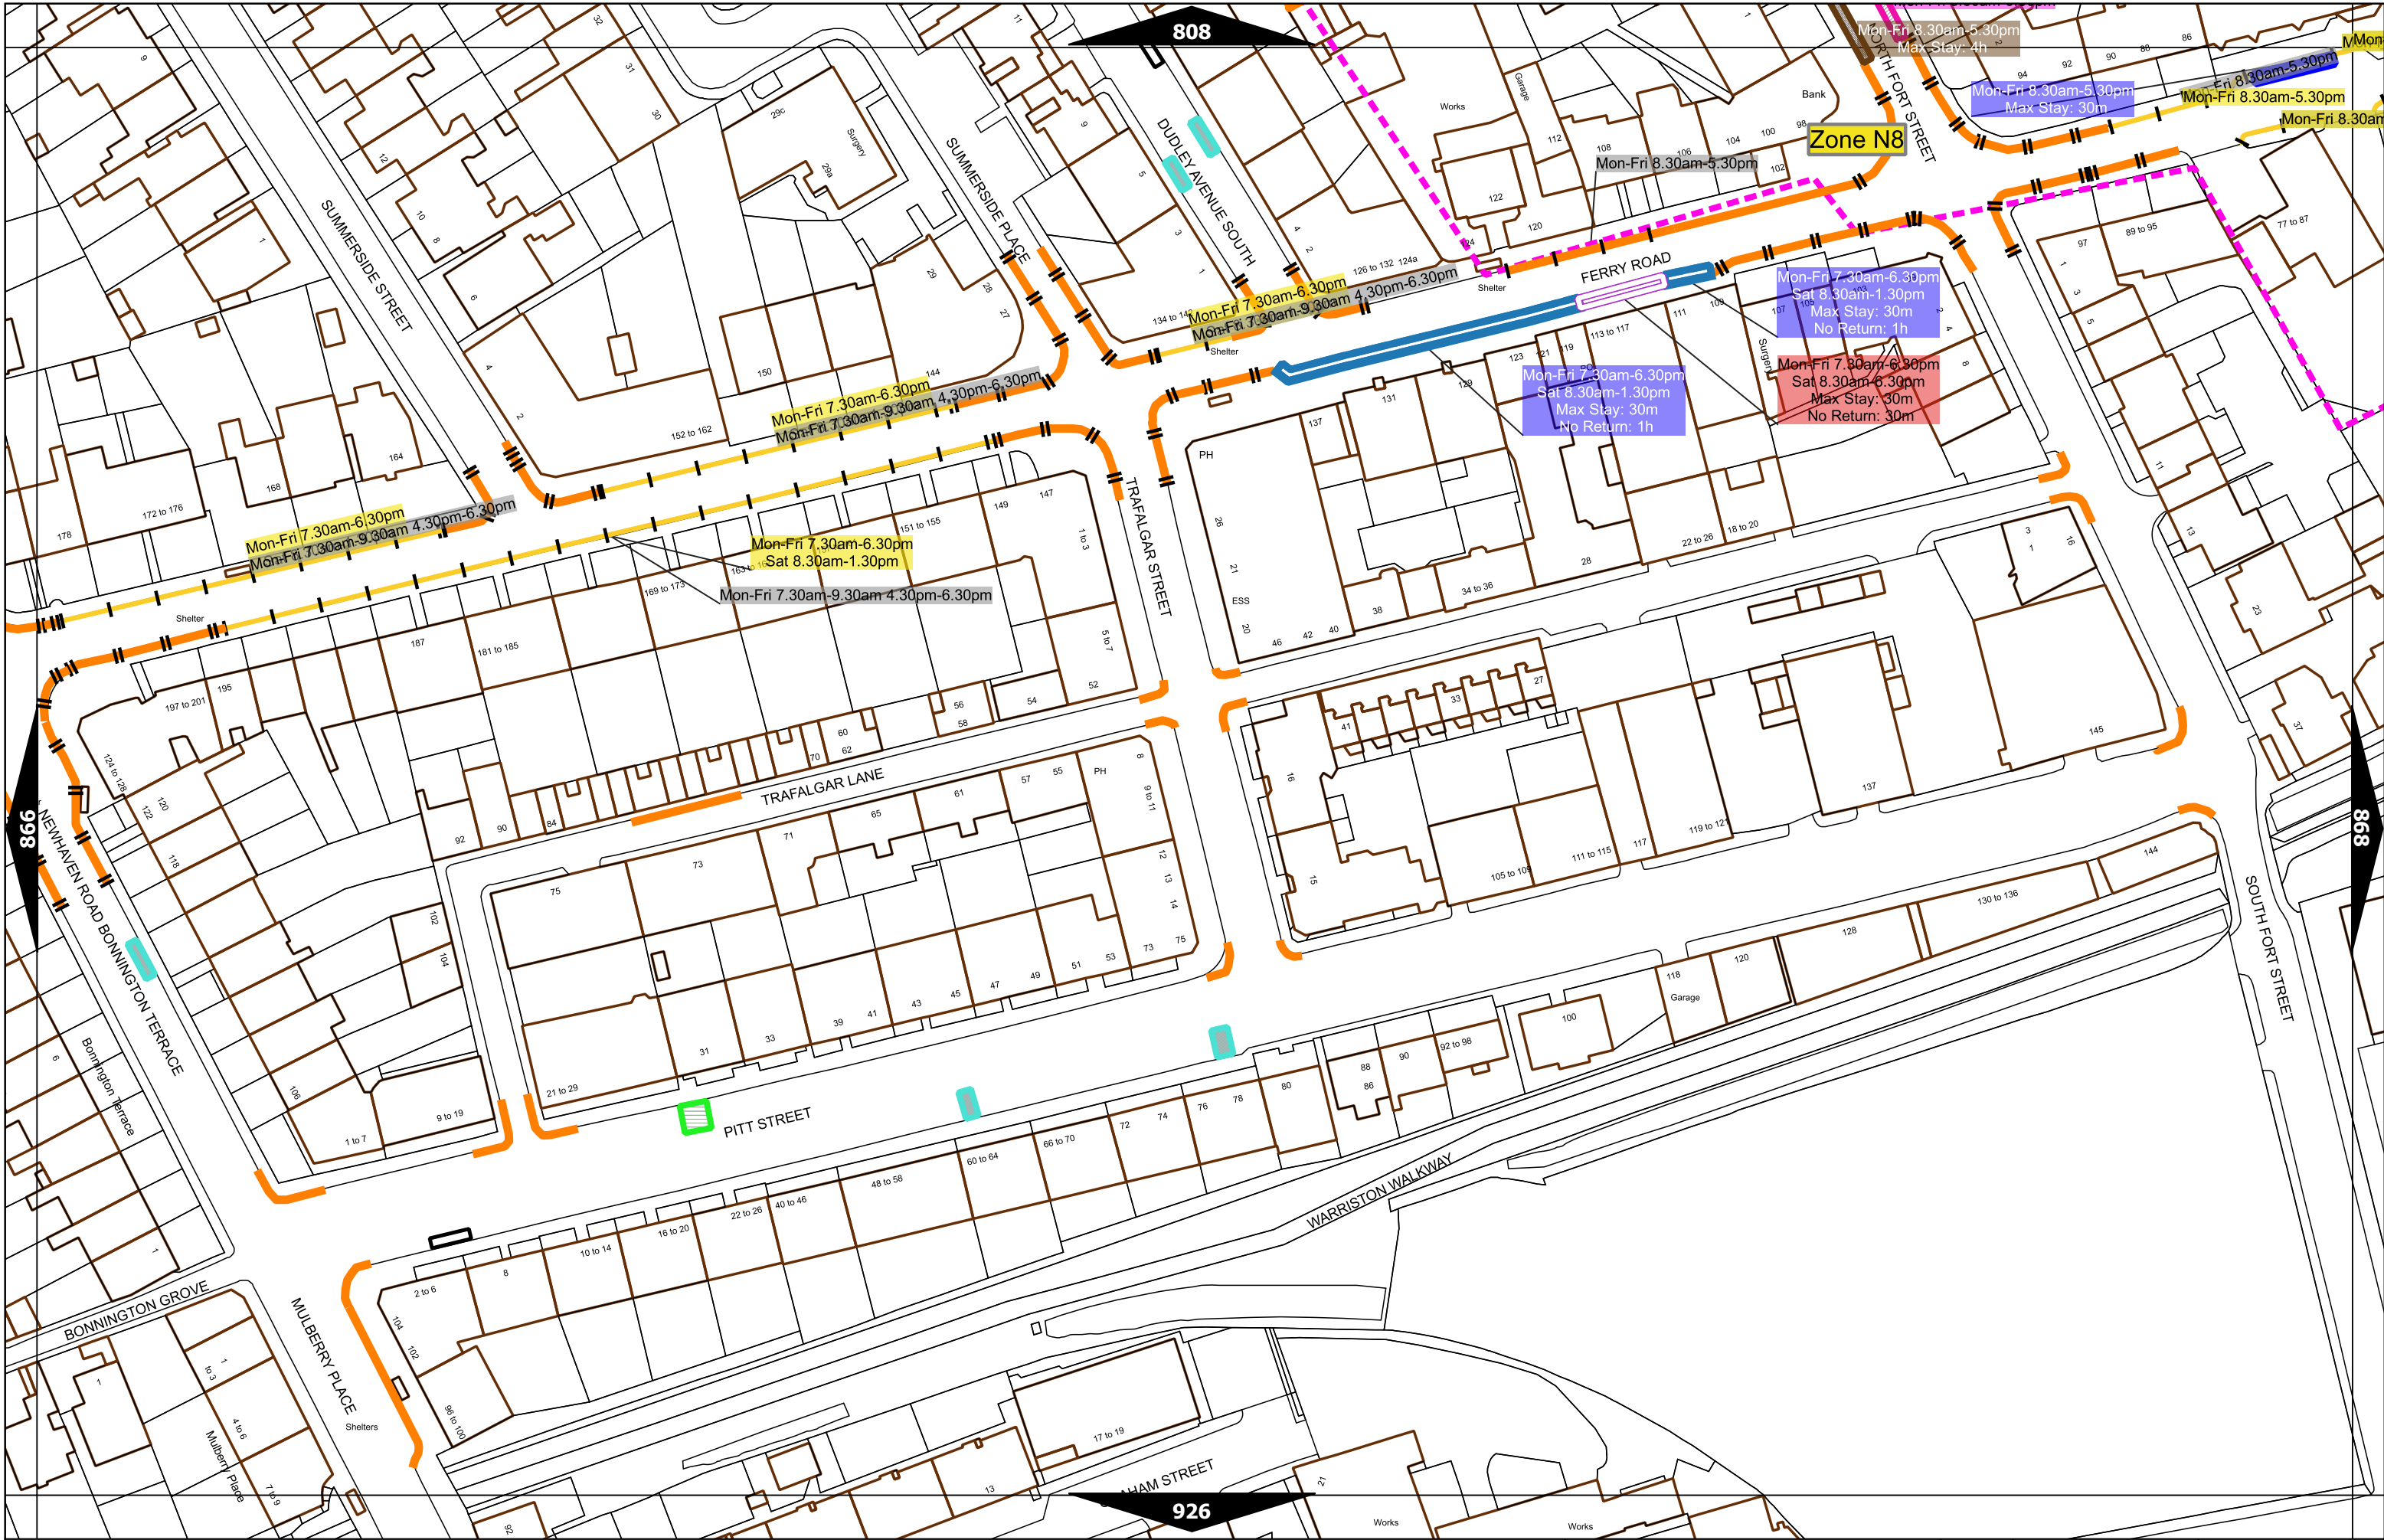

Scale at A3	1:1000
Effective Date	02-Oct-2023
Map Tile	867
Revision	6
Status	CONFIRMED