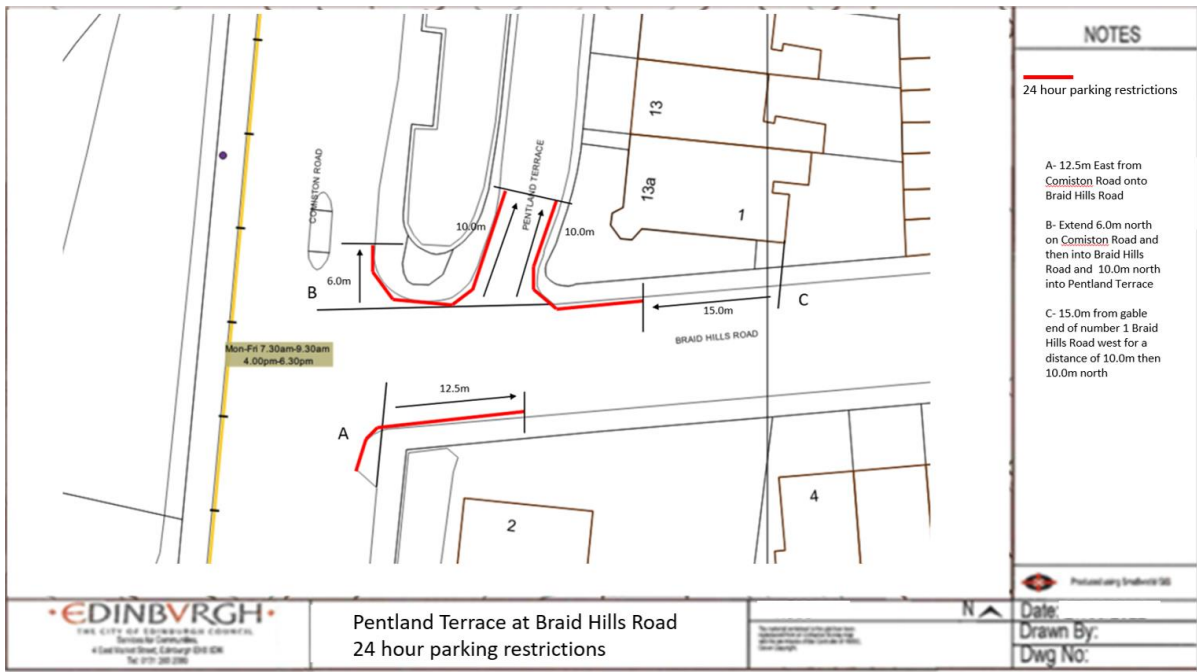

Appendix 1

Bonnybridge Drive

Pentland Terrace / Braid Hills Road

Ravenscroft Gardens

Allan Park Drive

Cramond Road South

Fishwives Causeway

Marionville Park

NOTES
<p>←→</p> <p>24 HOUR WAITING RESTRICTIONS</p>
<p>Edinburgh City Council</p>
<p>Date: 13/07/2022</p>
<p>Drawn By:</p>
<p>Dwg No:</p>

EDINBURGH
 THE CITY OF EDINBURGH COUNCIL
 Services to Communities
 1 East Waverley Street, Edinburgh EH4 3EN
 Tel: 0131 276 2000

MARIONVILLE PARK
 24 HOUR WAITING RESTRICTIONS

1:1000
 N ▲