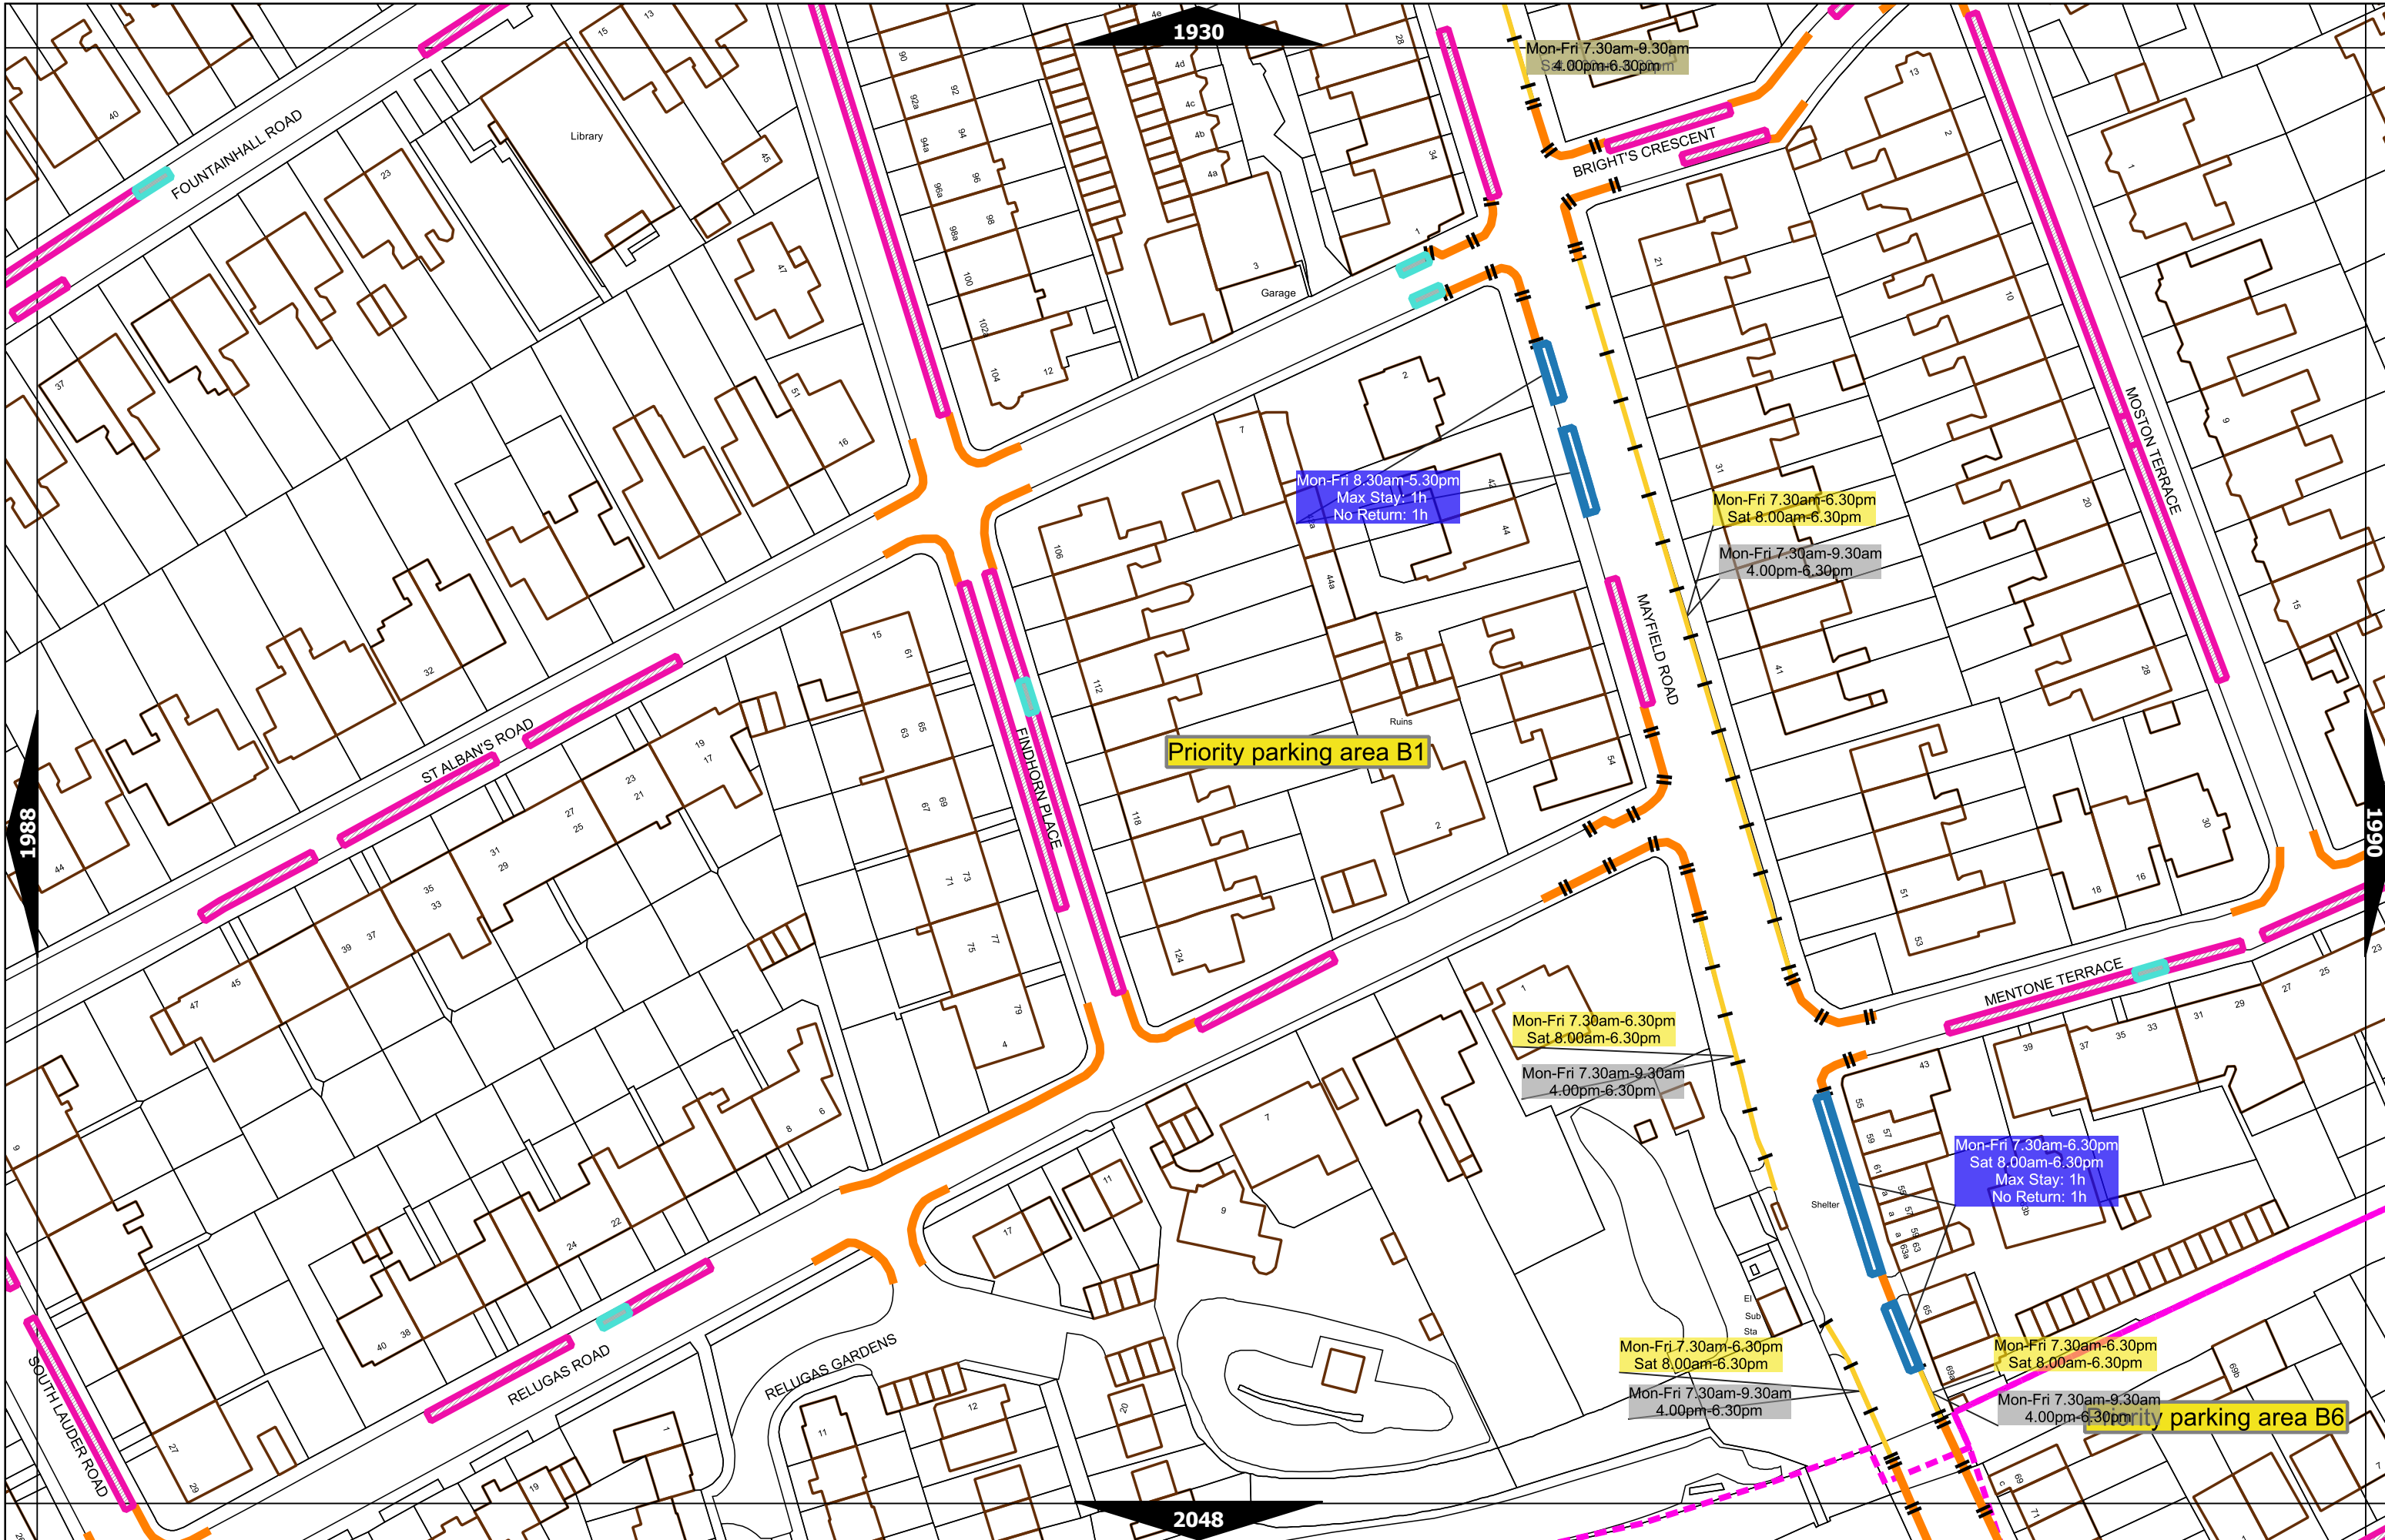

Scale at A3	1:1000
Effective Date	06-Feb-2023
Map Tile	1923
Revision	2
Status	CONFIRMED

Scale at A3	1:1000
Effective Date	25-Sep-2023
Map Tile	1927
Revision	6
Status	CONFIRMED

Scale at A3	1:1000
Effective Date	20-Jun-2022
Map Tile	1930
Revision	3
Status	CONFIRMED

Scale at A3	1:1000
Effective Date	01-Nov-2022
Map Tile	1982
Revision	2
Status	CONFIRMED

Mon-Fri 8.30am-5.30pm
Max Stay: 1h
No Return: 1h

Priority parking area B1

Mon-Fri 7.30am-9.30am
Sat 4.00pm-6.30pm

Mon-Fri 7.30am-6.30pm
Sat 8.00am-6.30pm

Mon-Fri 7.30am-9.30am
4.00pm-6.30pm

Mon-Fri 7.30am-6.30pm
Sat 8.00am-6.30pm

Mon-Fri 7.30am-9.30am
4.00pm-6.30pm

Priority parking area B6

Scale at A3	1:1000
Effective Date	24-Oct-2022
Map Tile	1989
Revision	2
Status	CONFIRMED