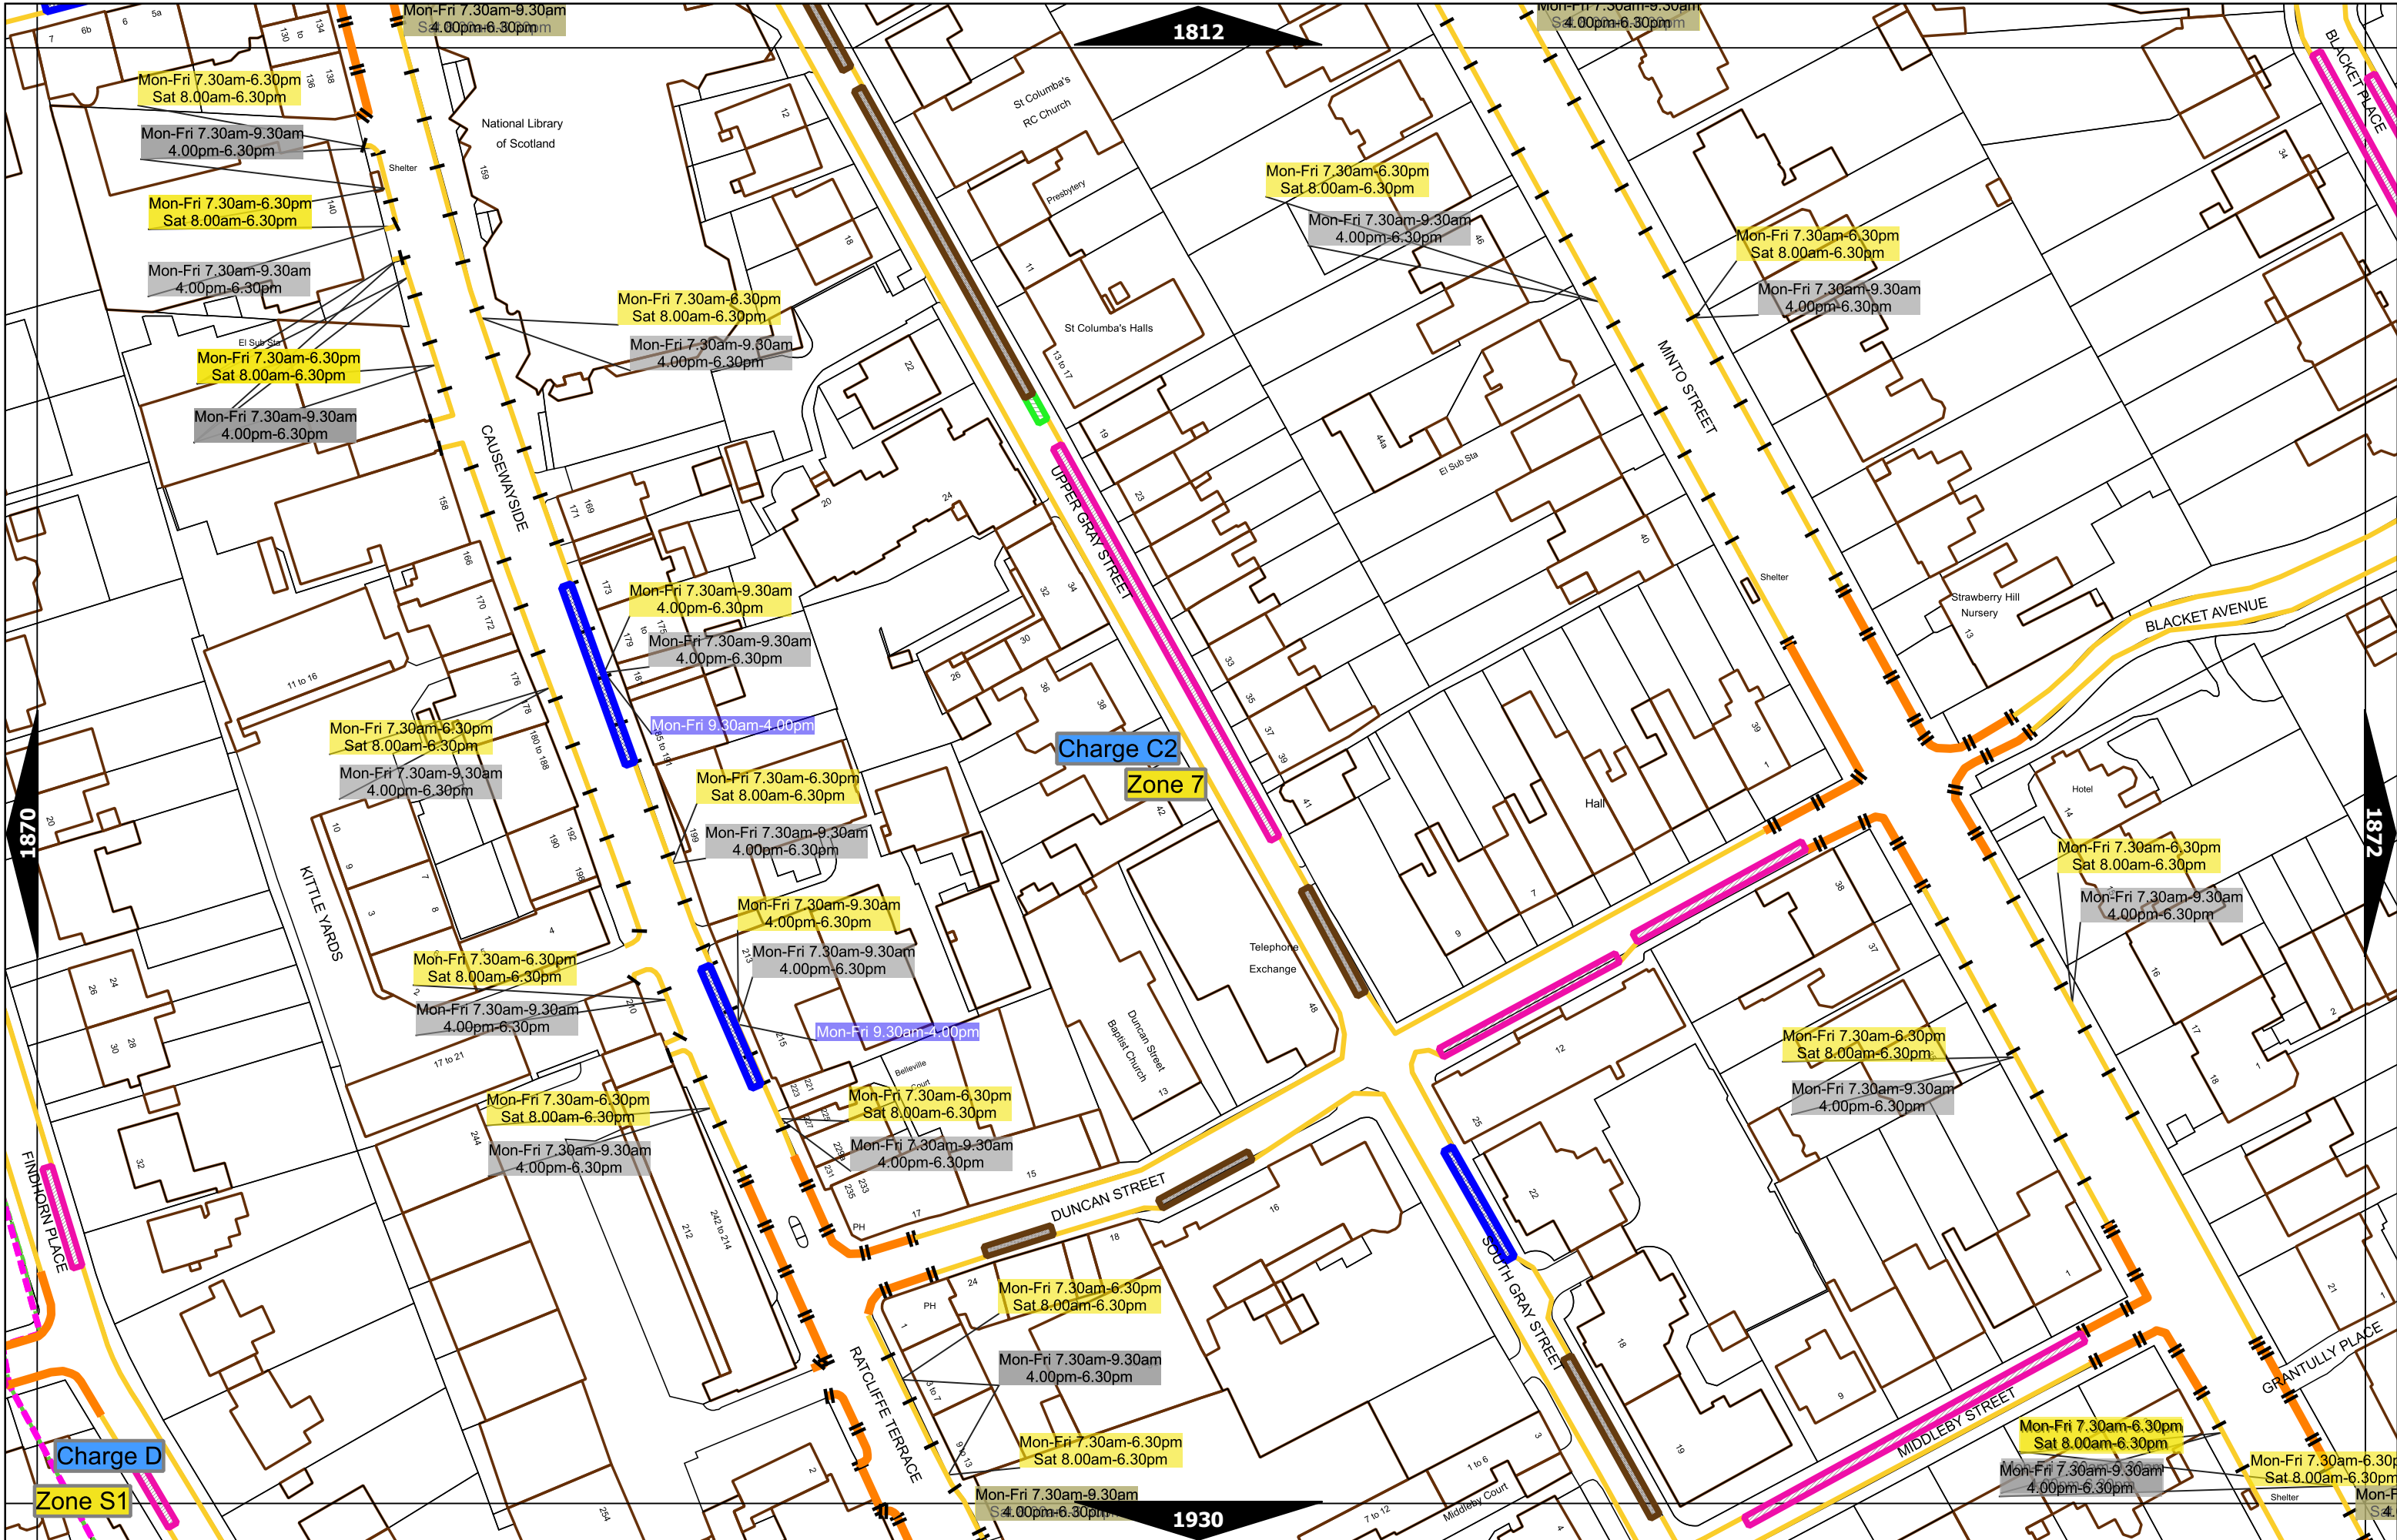

N	Scale at A3	1:1000
▲	Effective Date	20-Jun-2022
	Map Tile	1871
	Revision	3
	Status	CONFIRMED