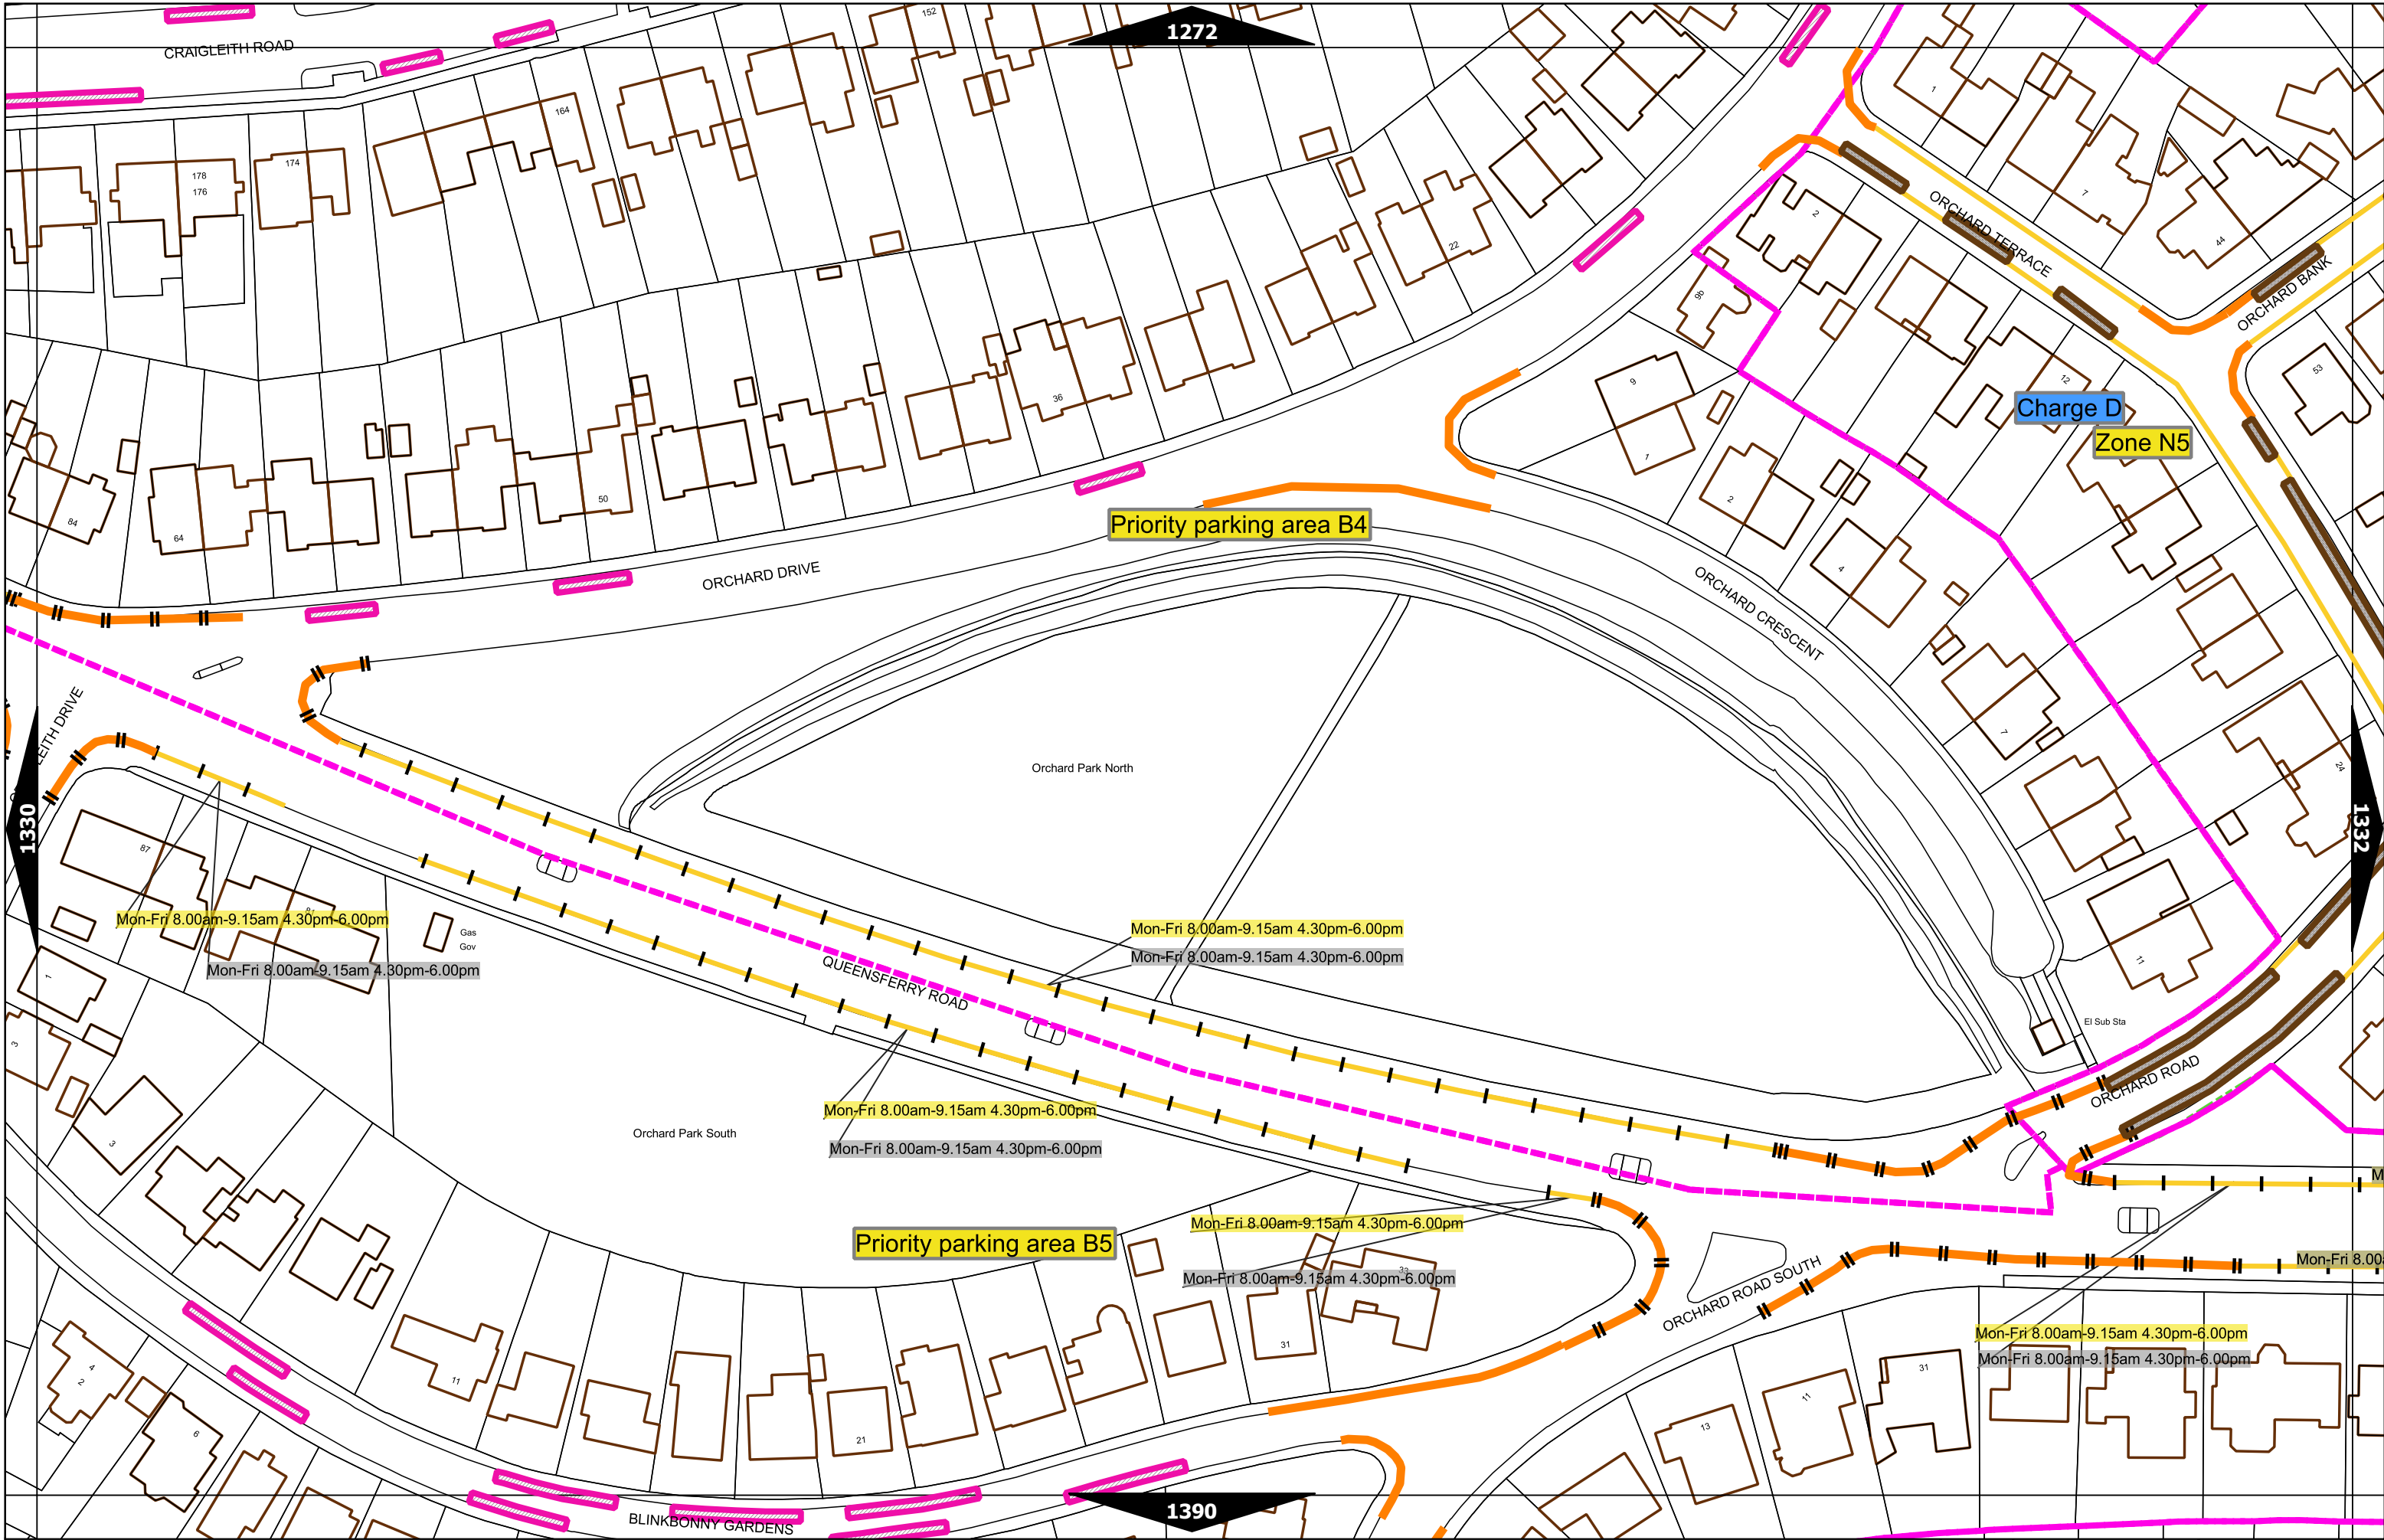

Note: This table indicated the typical maximum stay periods and any differences are labelled on the map tiles.

Zone N2
Charge D

Zone 6

1159

Dundas House

Edinburgh

Charge C2

Zone 5A

Max Stay: 30m
No Return: 30m

1217

1219

1277

Scale at A3	1:1000
Effective Date	12-Jun-2023
Map Tile	1218
Revision	4
Status	CONFIRMED

Scale at A3	1:1000
Effective Date	23-Apr-2019
Map Tile	1331
Revision	2
Status	CONFIRMED

**PEDESTRIAN ZONE. No waiting: At Any Time
No Loading: 10.30am-midnight, midnight-6.30am**

Charge B1

Zone 3

Charge B2

Zone 4

Scale at A3	1:1000
Effective Date	20-Jun-2022
Map Tile	1515
Revision	3
Status	CONFIRMED