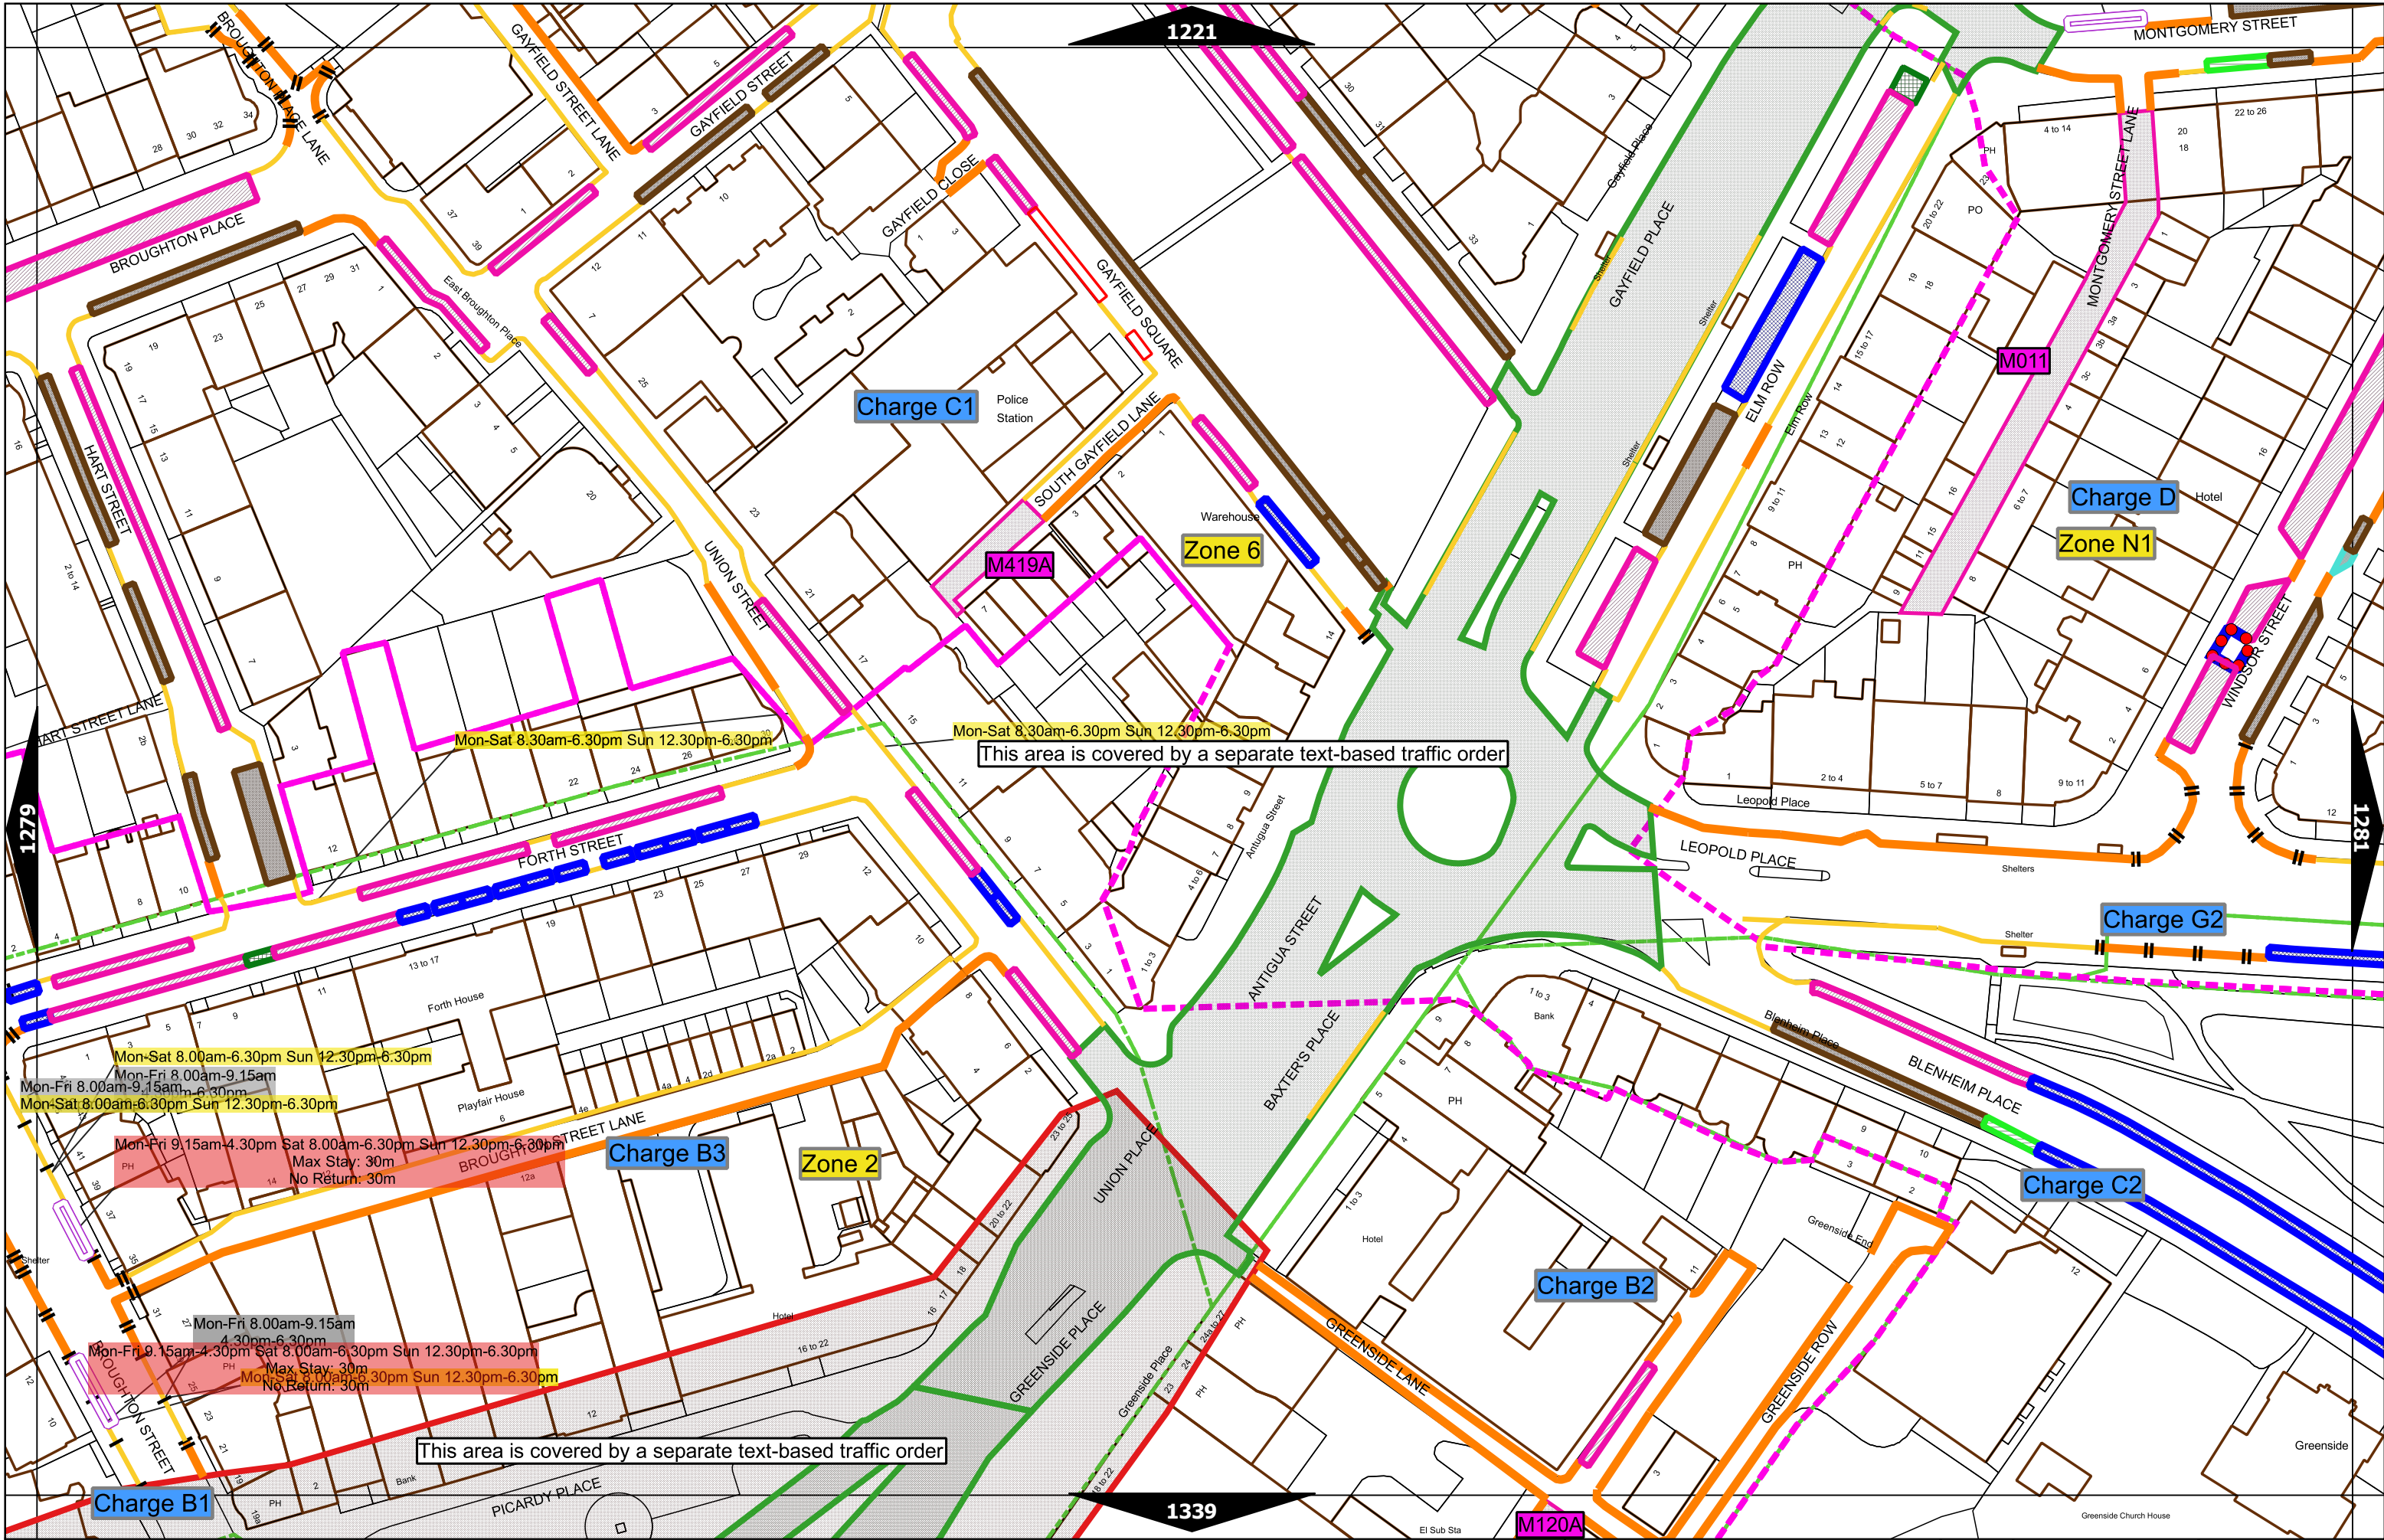

Note: This table indicated the typical maximum stay periods and any differences are labelled on the map tiles.

Zone N2
Charge D

Zone 6

1159

Dundas House

Edinburgh

Charge C2

Zone 5A

Max Stay: 30m
No Return: 30m

1217

1219

1277

Scale at A3	1:1000
Effective Date	12-Jun-2023
Map Tile	1218
Revision	4
Status	CONFIRMED

Scale at A3	1:1000
Effective Date	23-Apr-2019
Map Tile	1331
Revision	2
Status	CONFIRMED

**PEDESTRIAN ZONE. No waiting: At Any Time
No Loading: 10.30am-midnight, midnight-6.30am**

Charge B1

Zone 3

Charge B2

Zone 4

Scale at A3	1:1000
Effective Date	20-Jun-2022
Map Tile	1515
Revision	3
Status	CONFIRMED