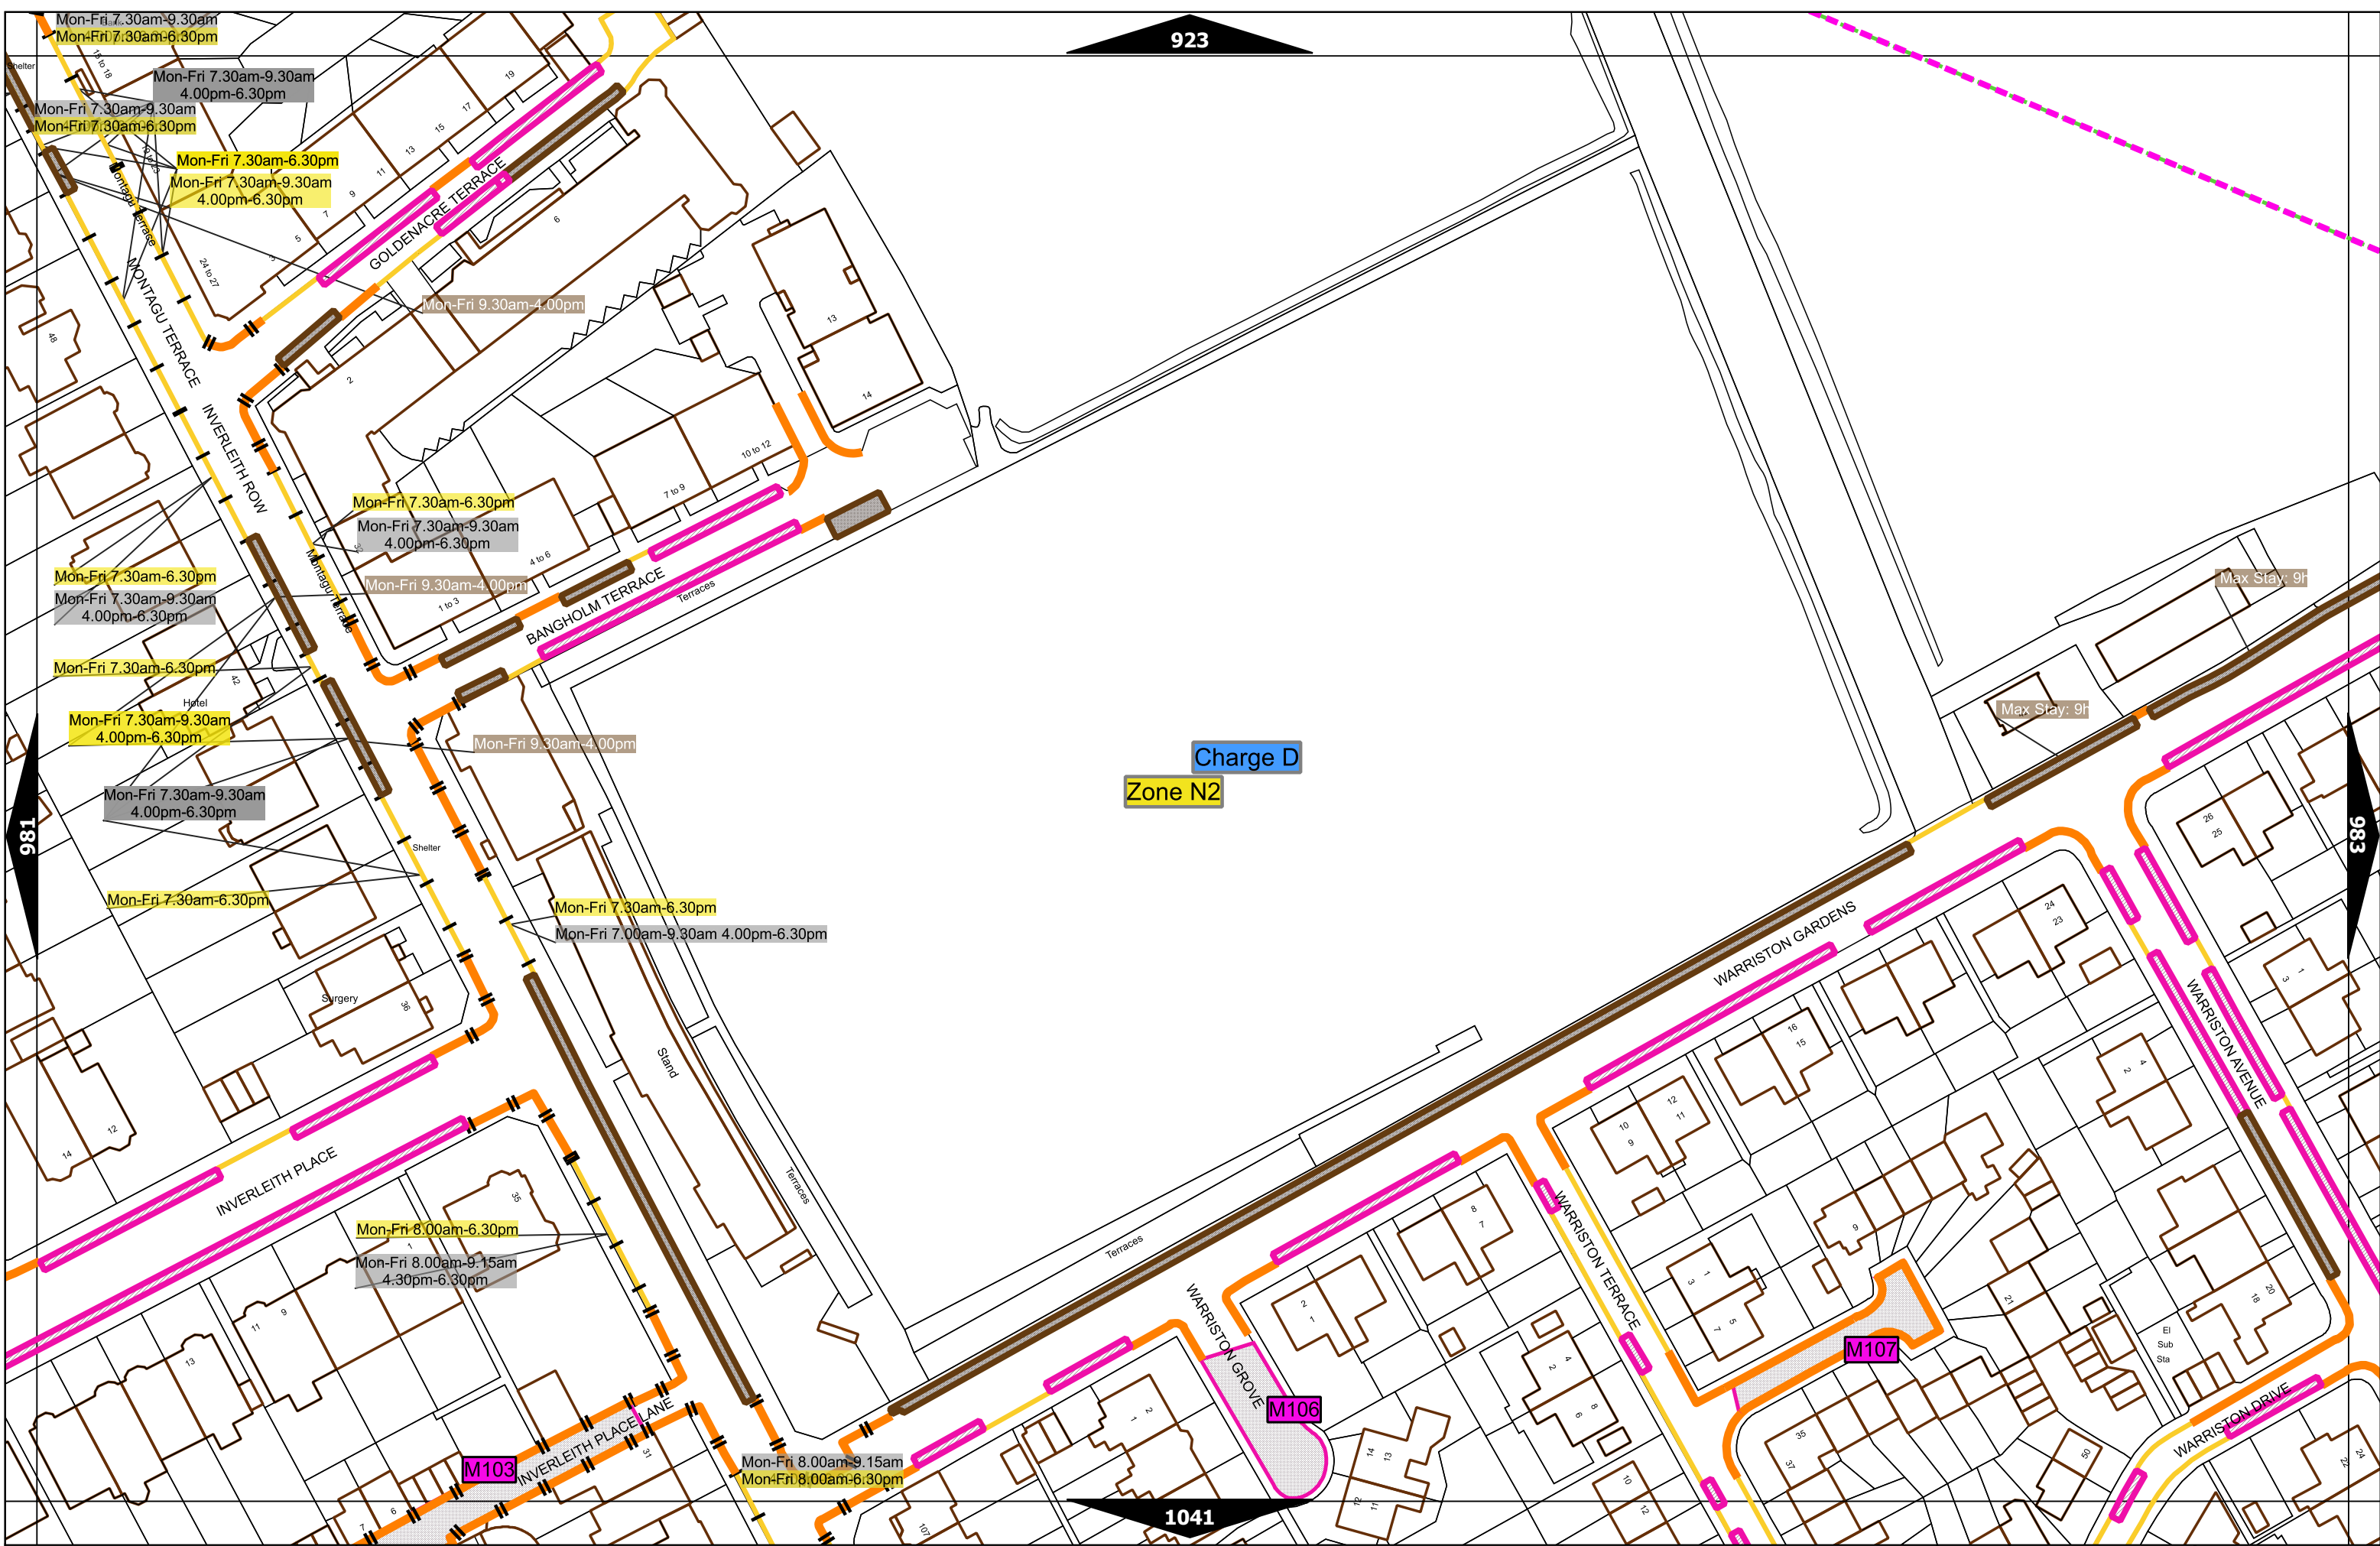

Pedal cycle parking place***

Area covered by a text based traffic regulation order

Police vehicle parking place***

No waiting, with restricted hours* (single yellow line)

* These restrictions apply the permitted hours of the controlled parking zone within which they are located. If the permitted hours differ then a label indicates the applicable permitted hours.
 ** These restrictions apply the pay and display/ pay by phone charge band of the pay and display/ pay by phone charge band area in which they are located. If the charge band differs then a label indicates the applicable charge band.
 *** These restrictions apply at any time.
 † These restrictions apply the permitted hours, max stay and no return times of the charge band area in which they are located. If the details differ then a label indicates the applicable details.
 †† Labels will differ dependent upon the area in which the restriction is located.

Note: This table indicated the typical maximum stay periods and any differences are labelled on the map tiles.

Zone N2
Charge D

Zone 6

1159

Dundas House

Edinburgh

Charge C2

Zone 5A