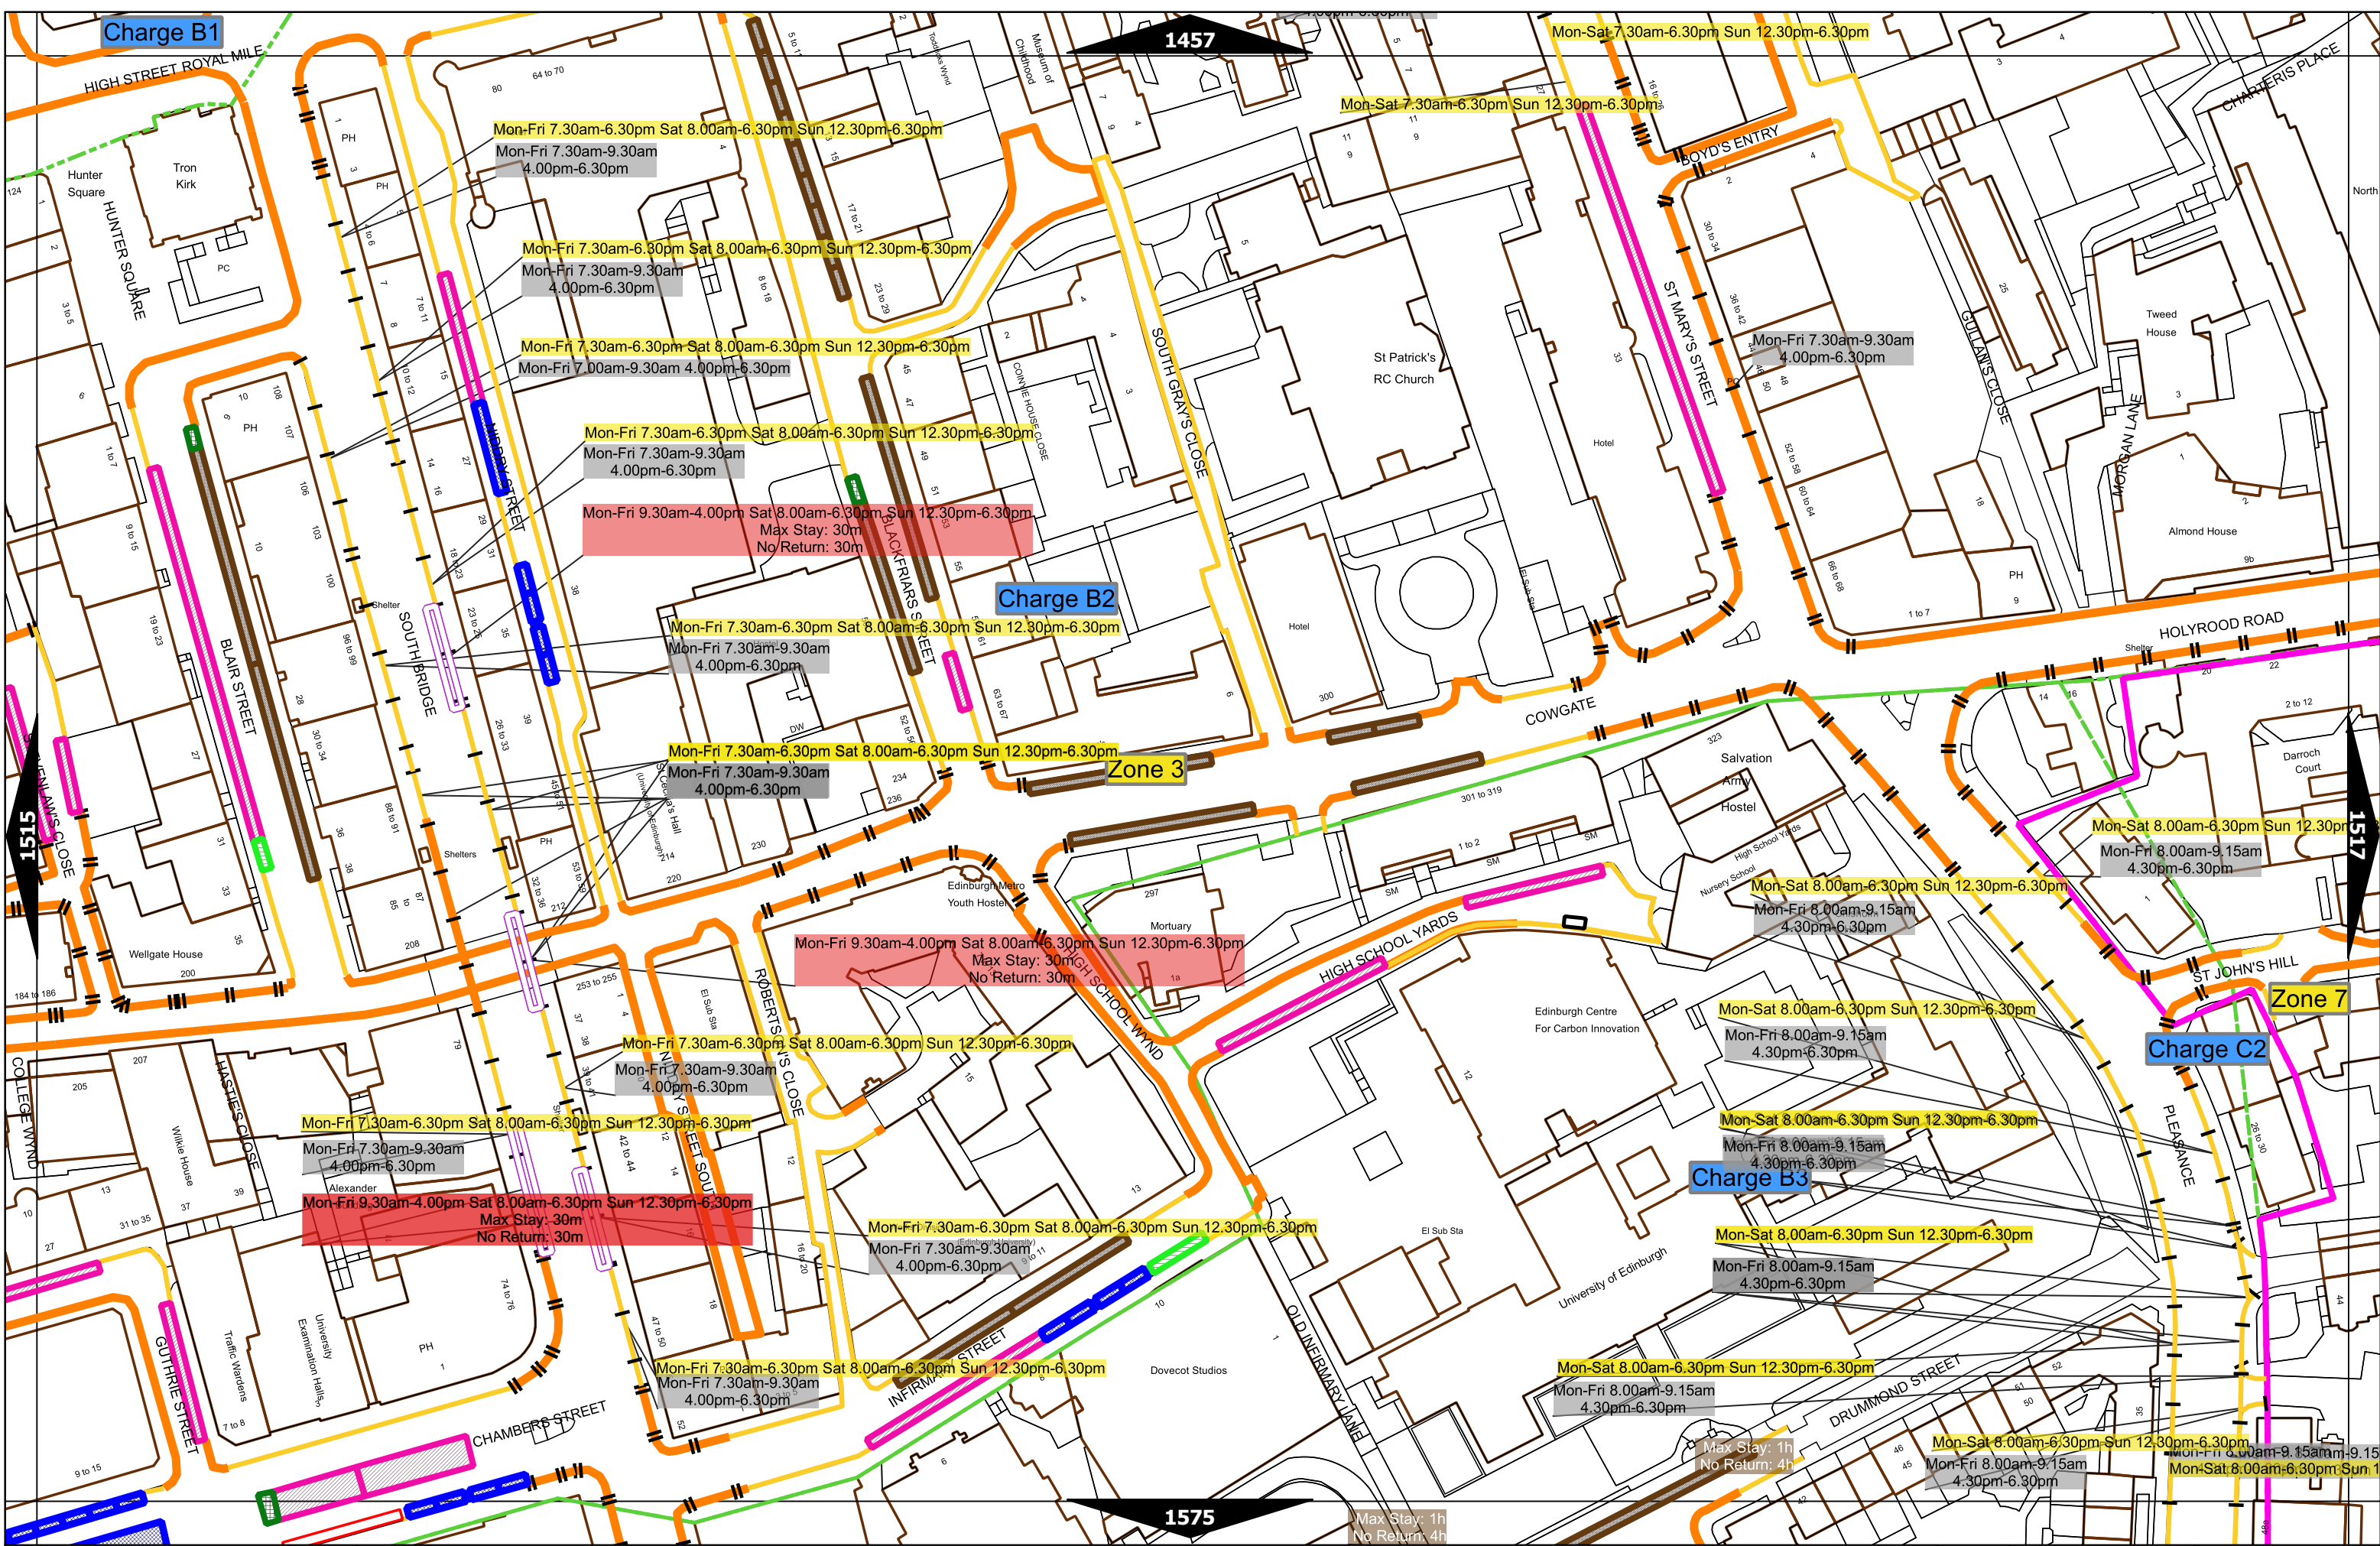

Max Stay: 30m
No Return: 30m

1217

1219

1277

Scale at A3	1:1000
Effective Date	12-Jun-2023
Map Tile	1218
Revision	4
Status	CONFIRMED

Scale at A3	1:1000
Effective Date	23-Apr-2019
Map Tile	1331
Revision	2
Status	CONFIRMED

**PEDESTRIAN ZONE. No waiting: At Any Time
No Loading: 10.30am-midnight, midnight-6.30am**

Charge B1

Zone 3

Charge B2

Zone 4

Scale at A3	1:1000
Effective Date	20-Jun-2022
Map Tile	1515
Revision	3
Status	CONFIRMED

Mon-Fri 7.30am-9.30am
4.00pm-6.30pm

Mon-Fri 7.30am-6.30pm
Sat 8.00am-6.30pm

Mon-Fri 7.30am-9.30am
4.00pm-6.30pm

Priority parking area B6

Scale at A3	1:1000
Effective Date	24-Oct-2022
Map Tile	1989
Revision	2
Status	CONFIRMED