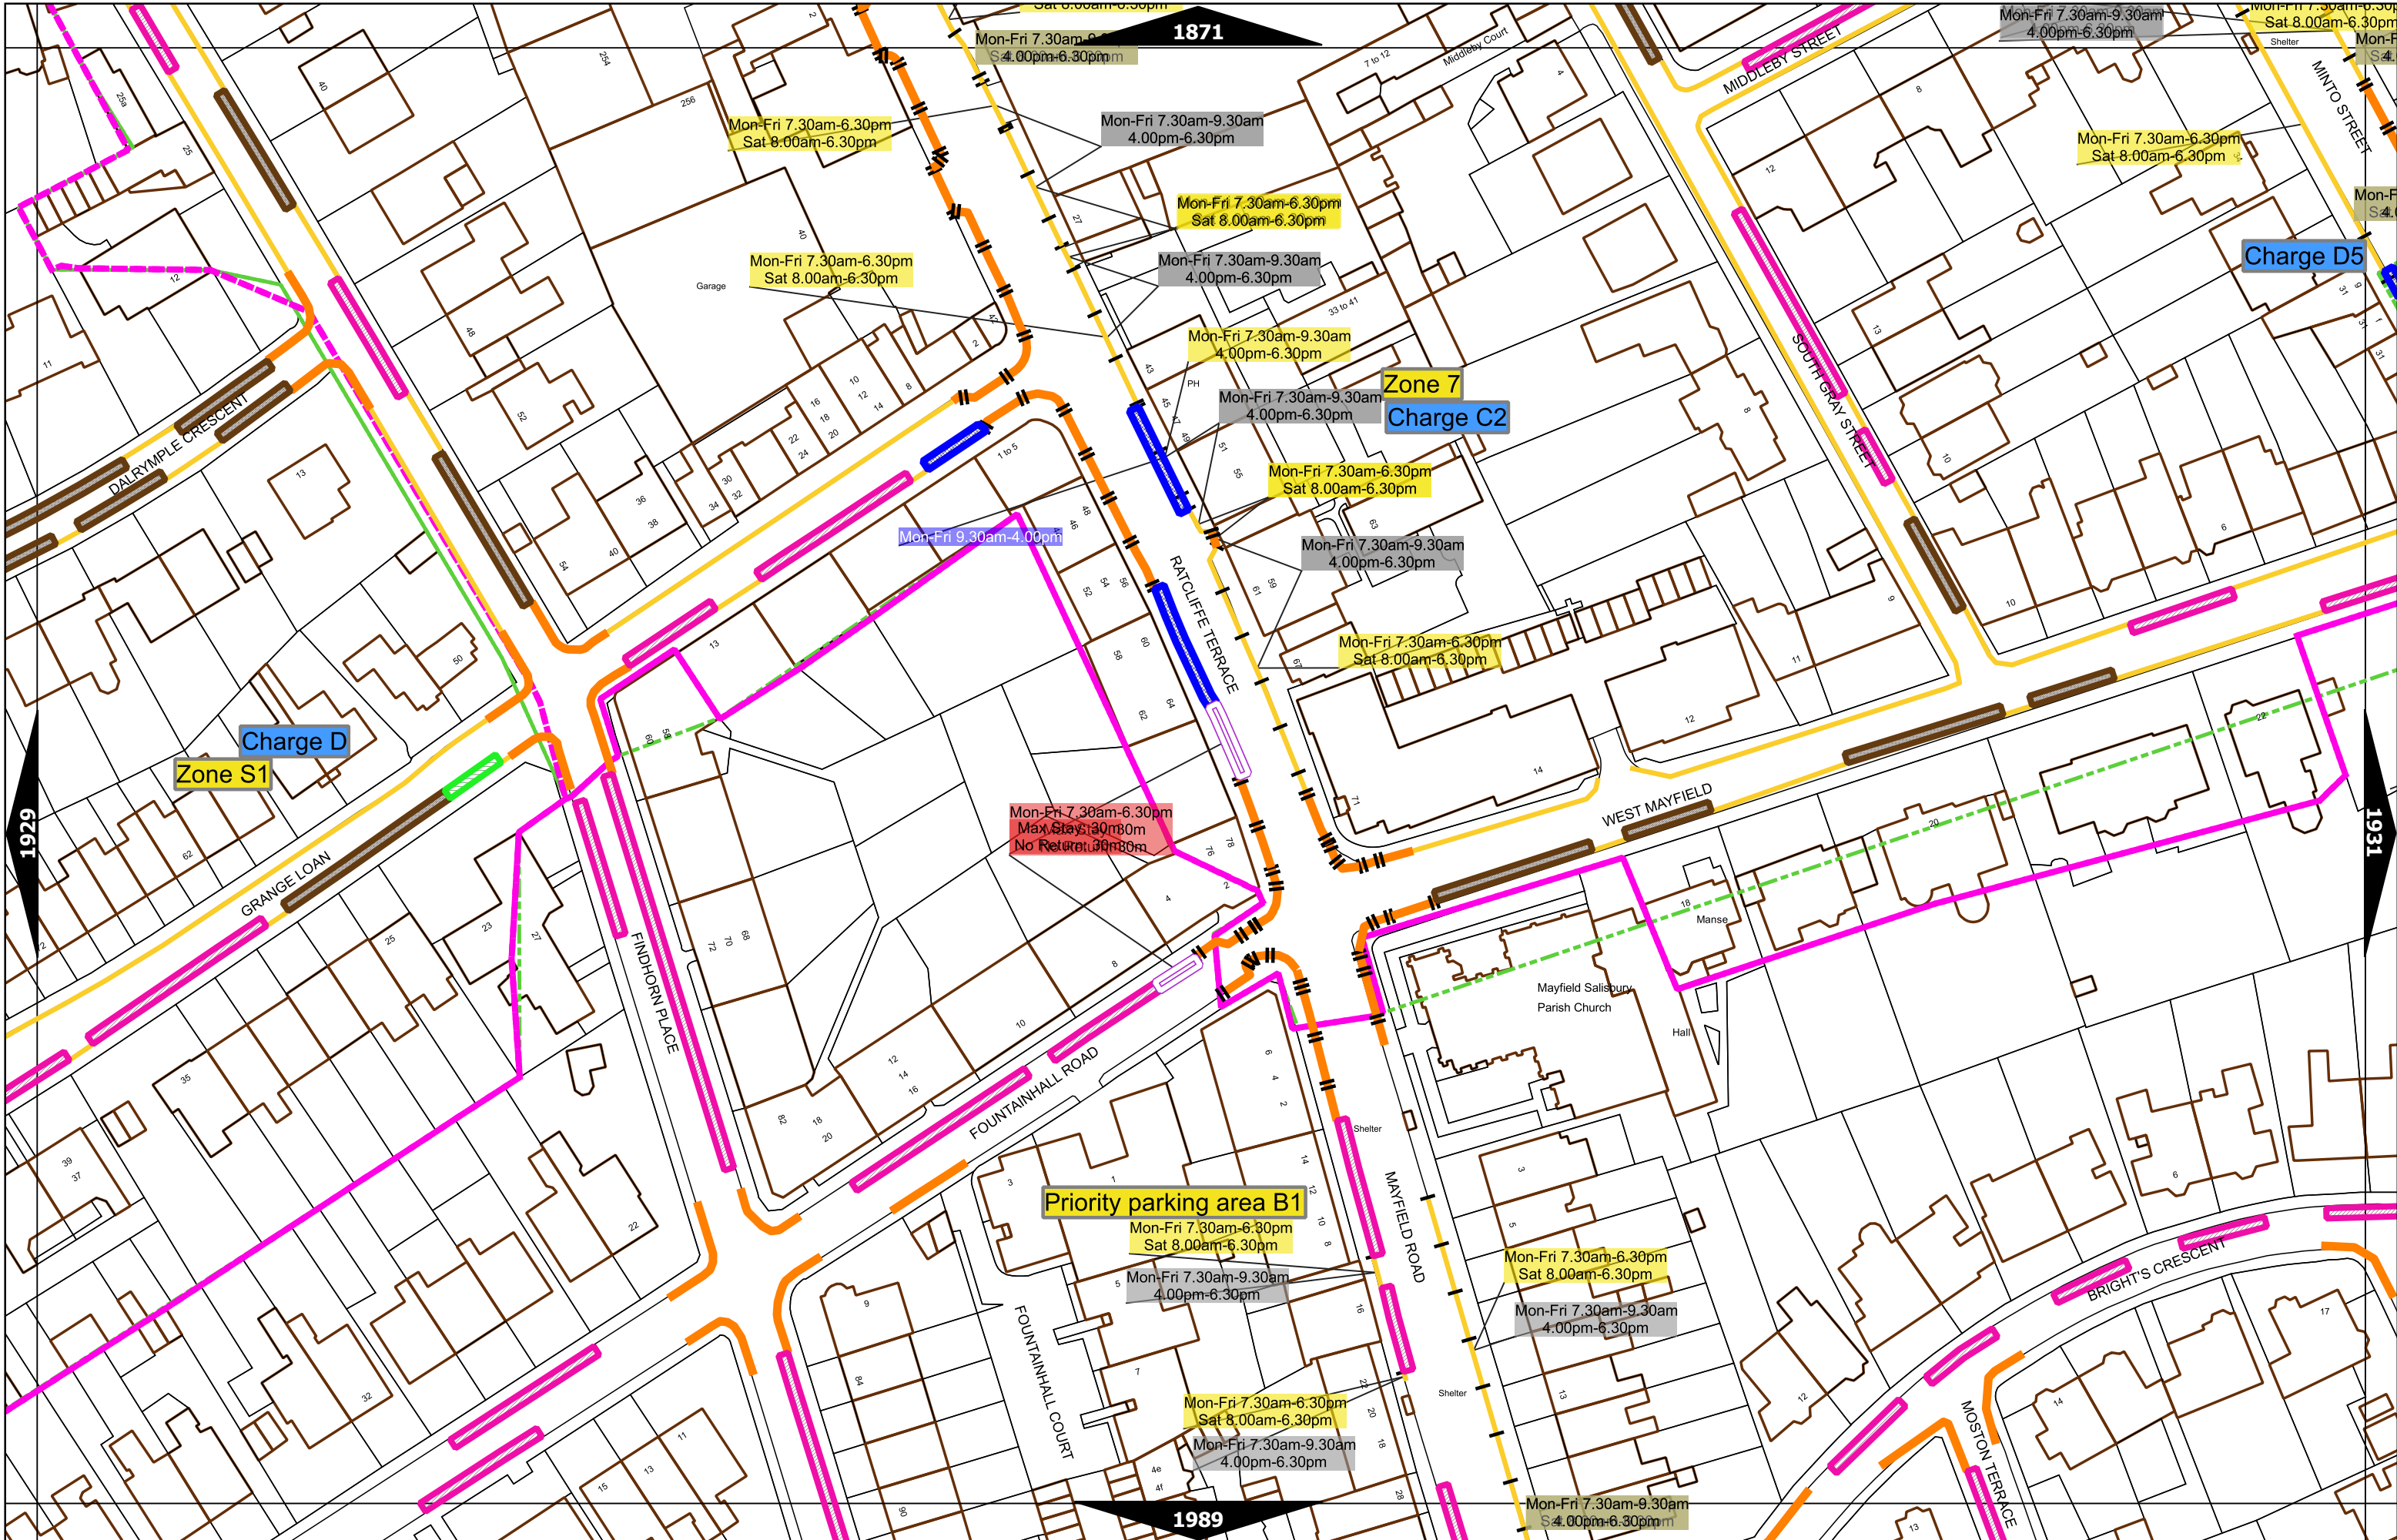

Scale at A3	1:1000
Effective Date	20-Jun-2022
Map Tile	1930
Revision	3
Status	CONFIRMED