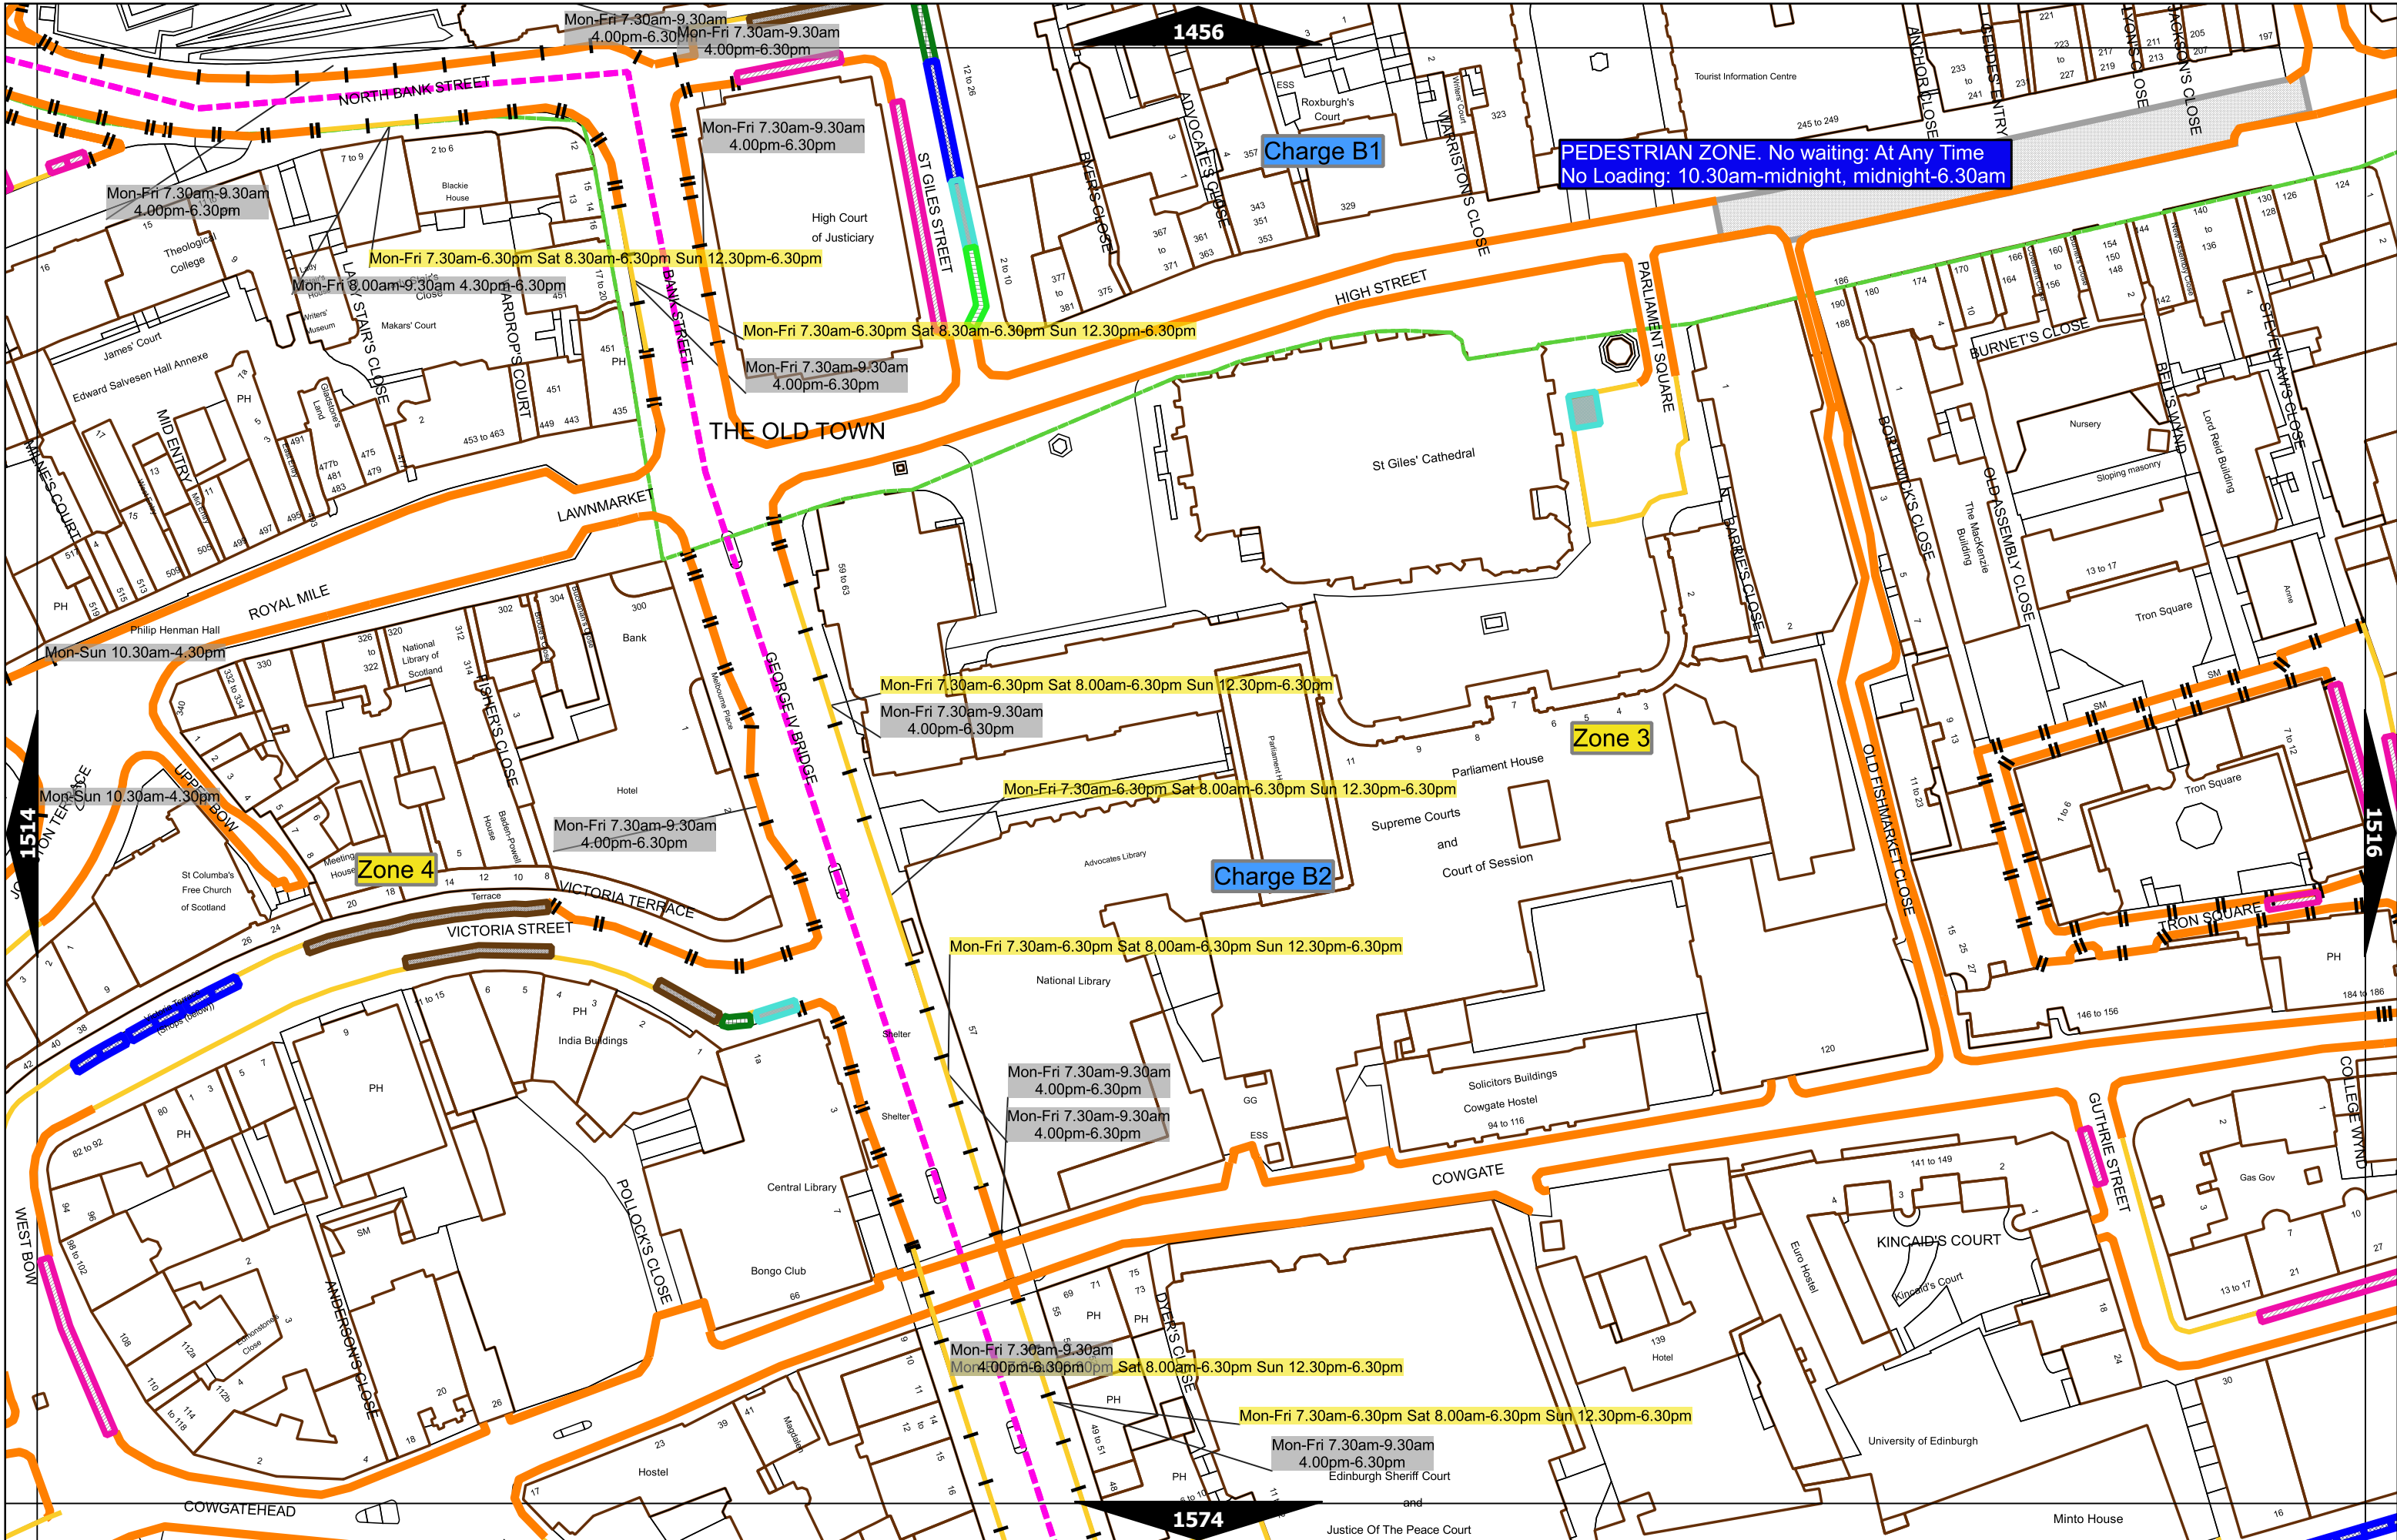

Note: This table indicated the typical maximum stay periods and any differences are labelled on the map tiles.

Zone N2
Charge D

Zone 6

1159

Dundas House

Edinburgh

Charge C2

Zone 5A

Max Stay: 30m
No Return: 30m

1217

1219

1277

Scale at A3	1:1000
Effective Date	12-Jun-2023
Map Tile	1218
Revision	4
Status	CONFIRMED

Scale at A3	1:1000
Effective Date	23-Apr-2019
Map Tile	1331
Revision	2
Status	CONFIRMED

**PEDESTRIAN ZONE. No waiting: At Any Time
No Loading: 10.30am-midnight, midnight-6.30am**

Charge B1

Zone 3

Charge B2

Zone 4

Scale at A3	1:1000
Effective Date	20-Jun-2022
Map Tile	1515
Revision	3
Status	CONFIRMED