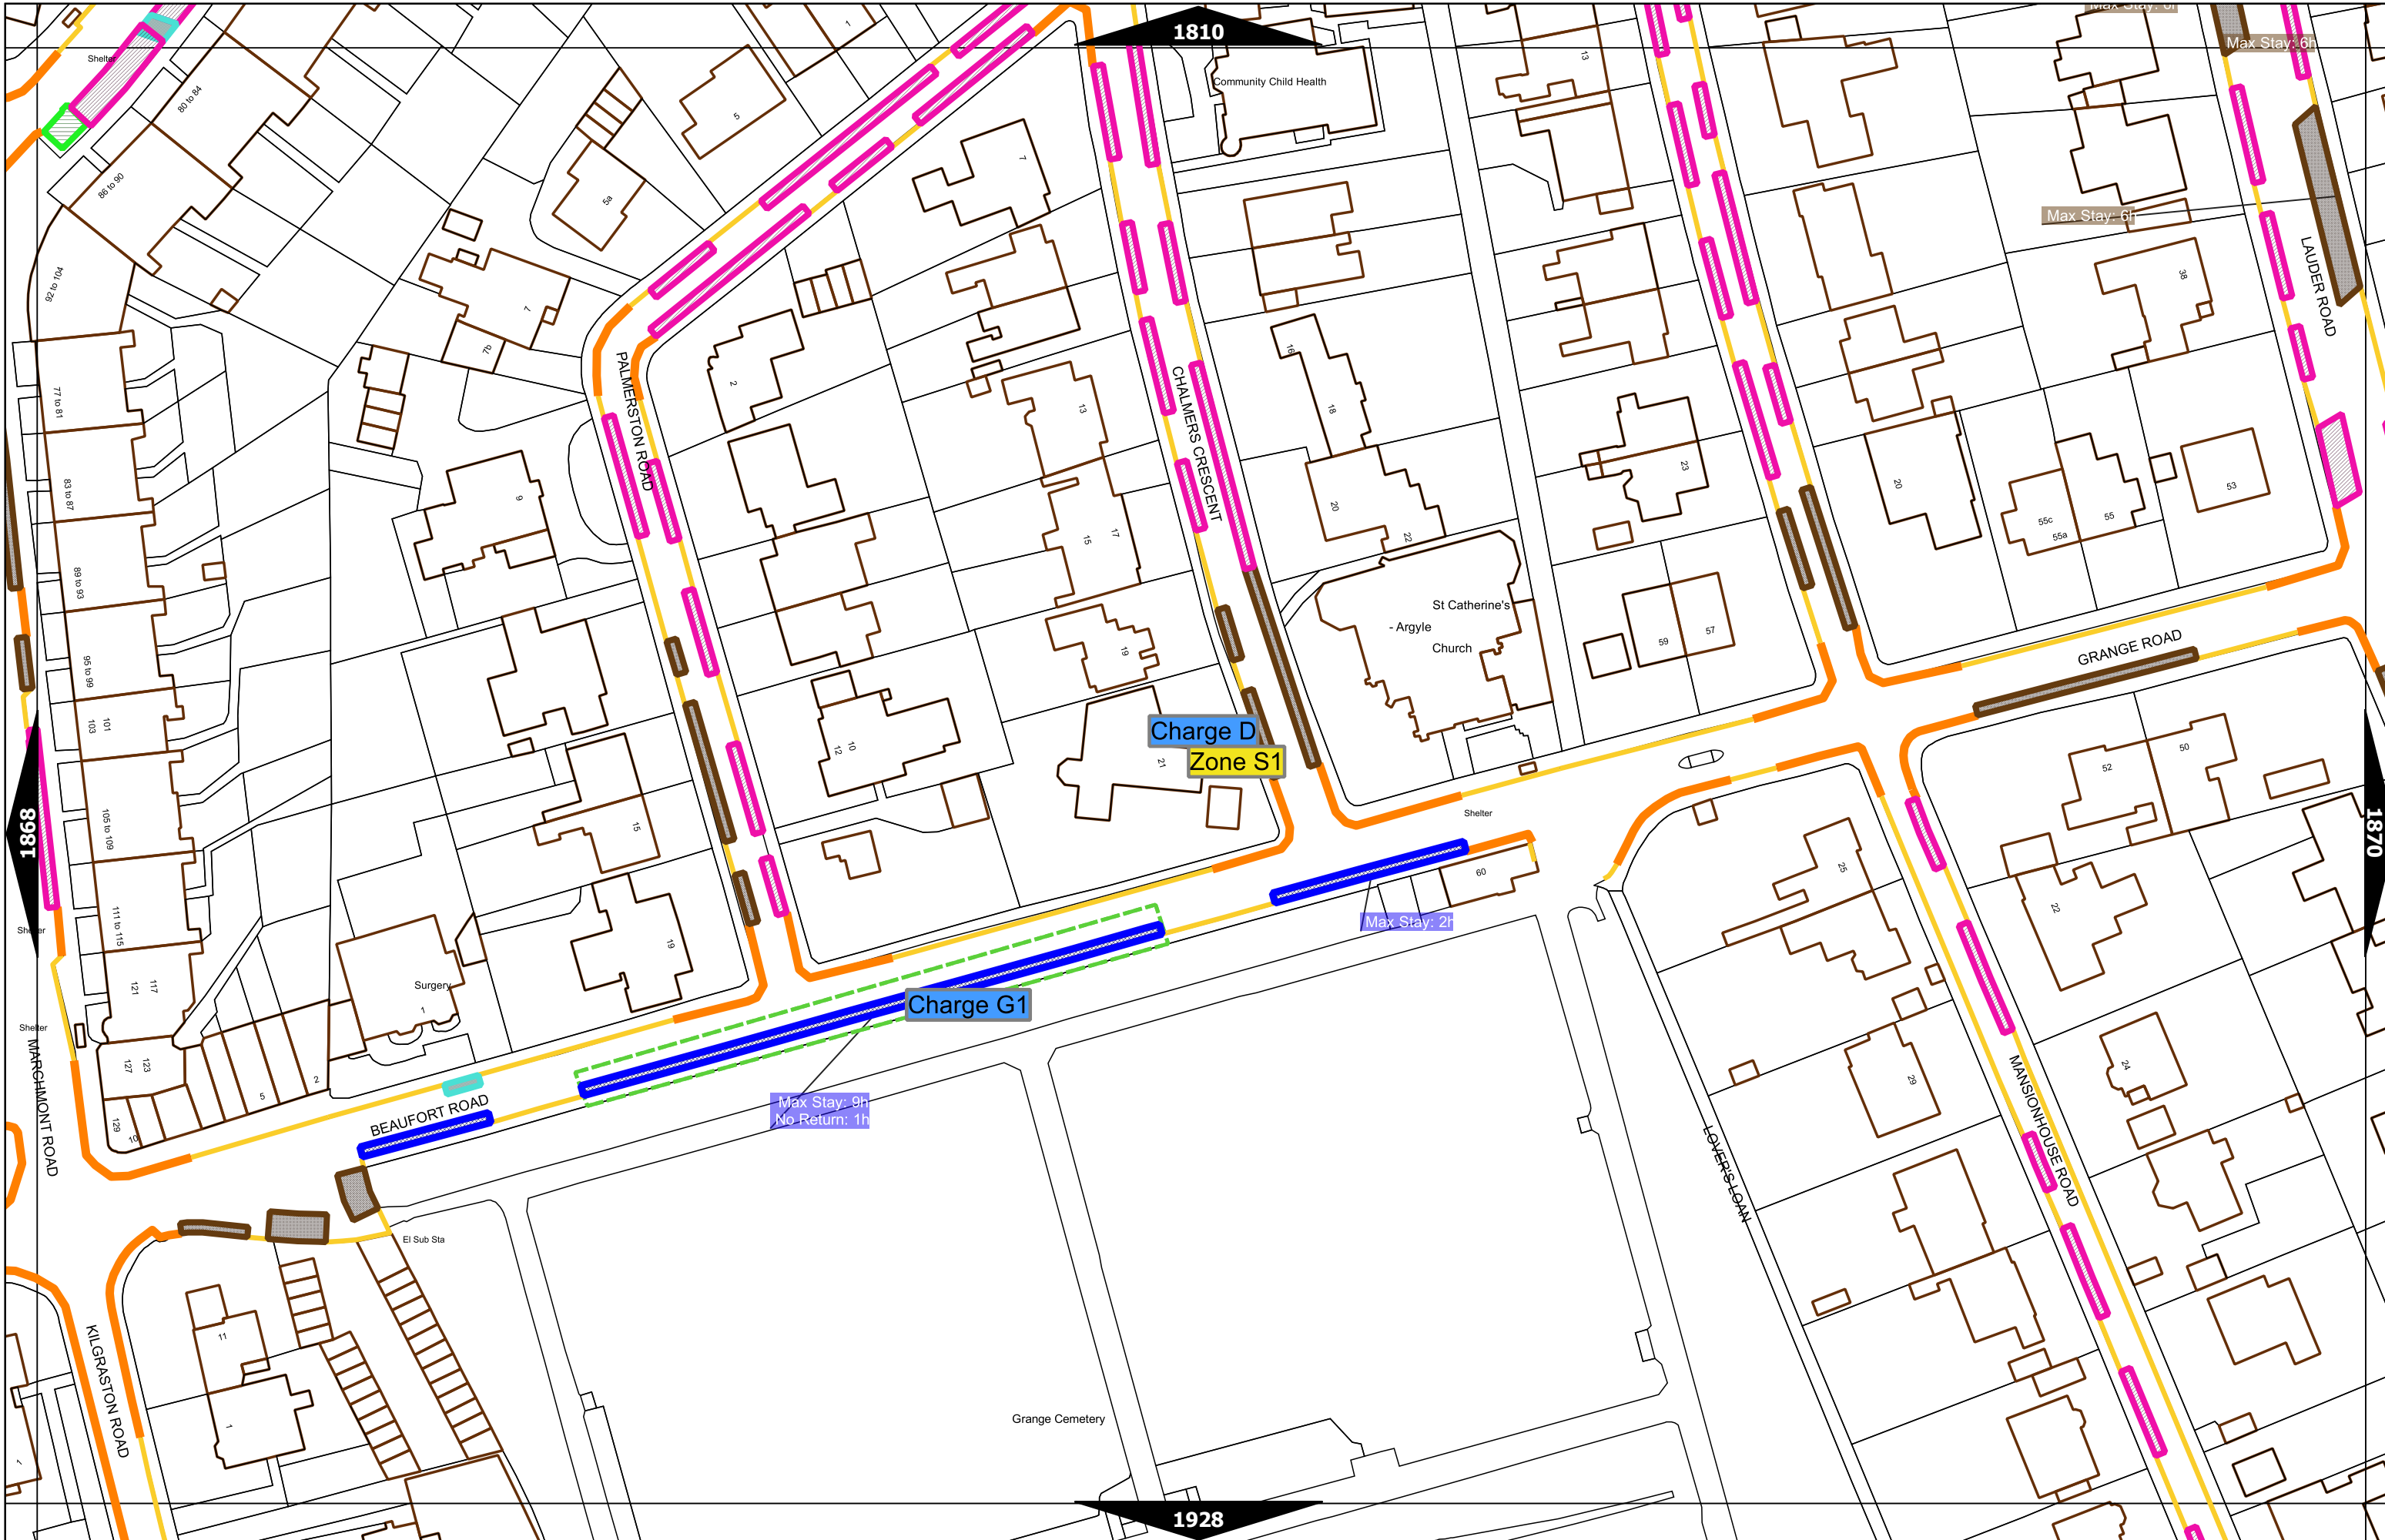

**PEDESTRIAN ZONE. No waiting: At Any Time
No Loading: 10.30am-midnight, midnight-6.30am**

Charge B1

Zone 3

Charge B2

Zone 4

Scale at A3	1:1000
Effective Date	20-Jun-2022
Map Tile	1515
Revision	3
Status	CONFIRMED