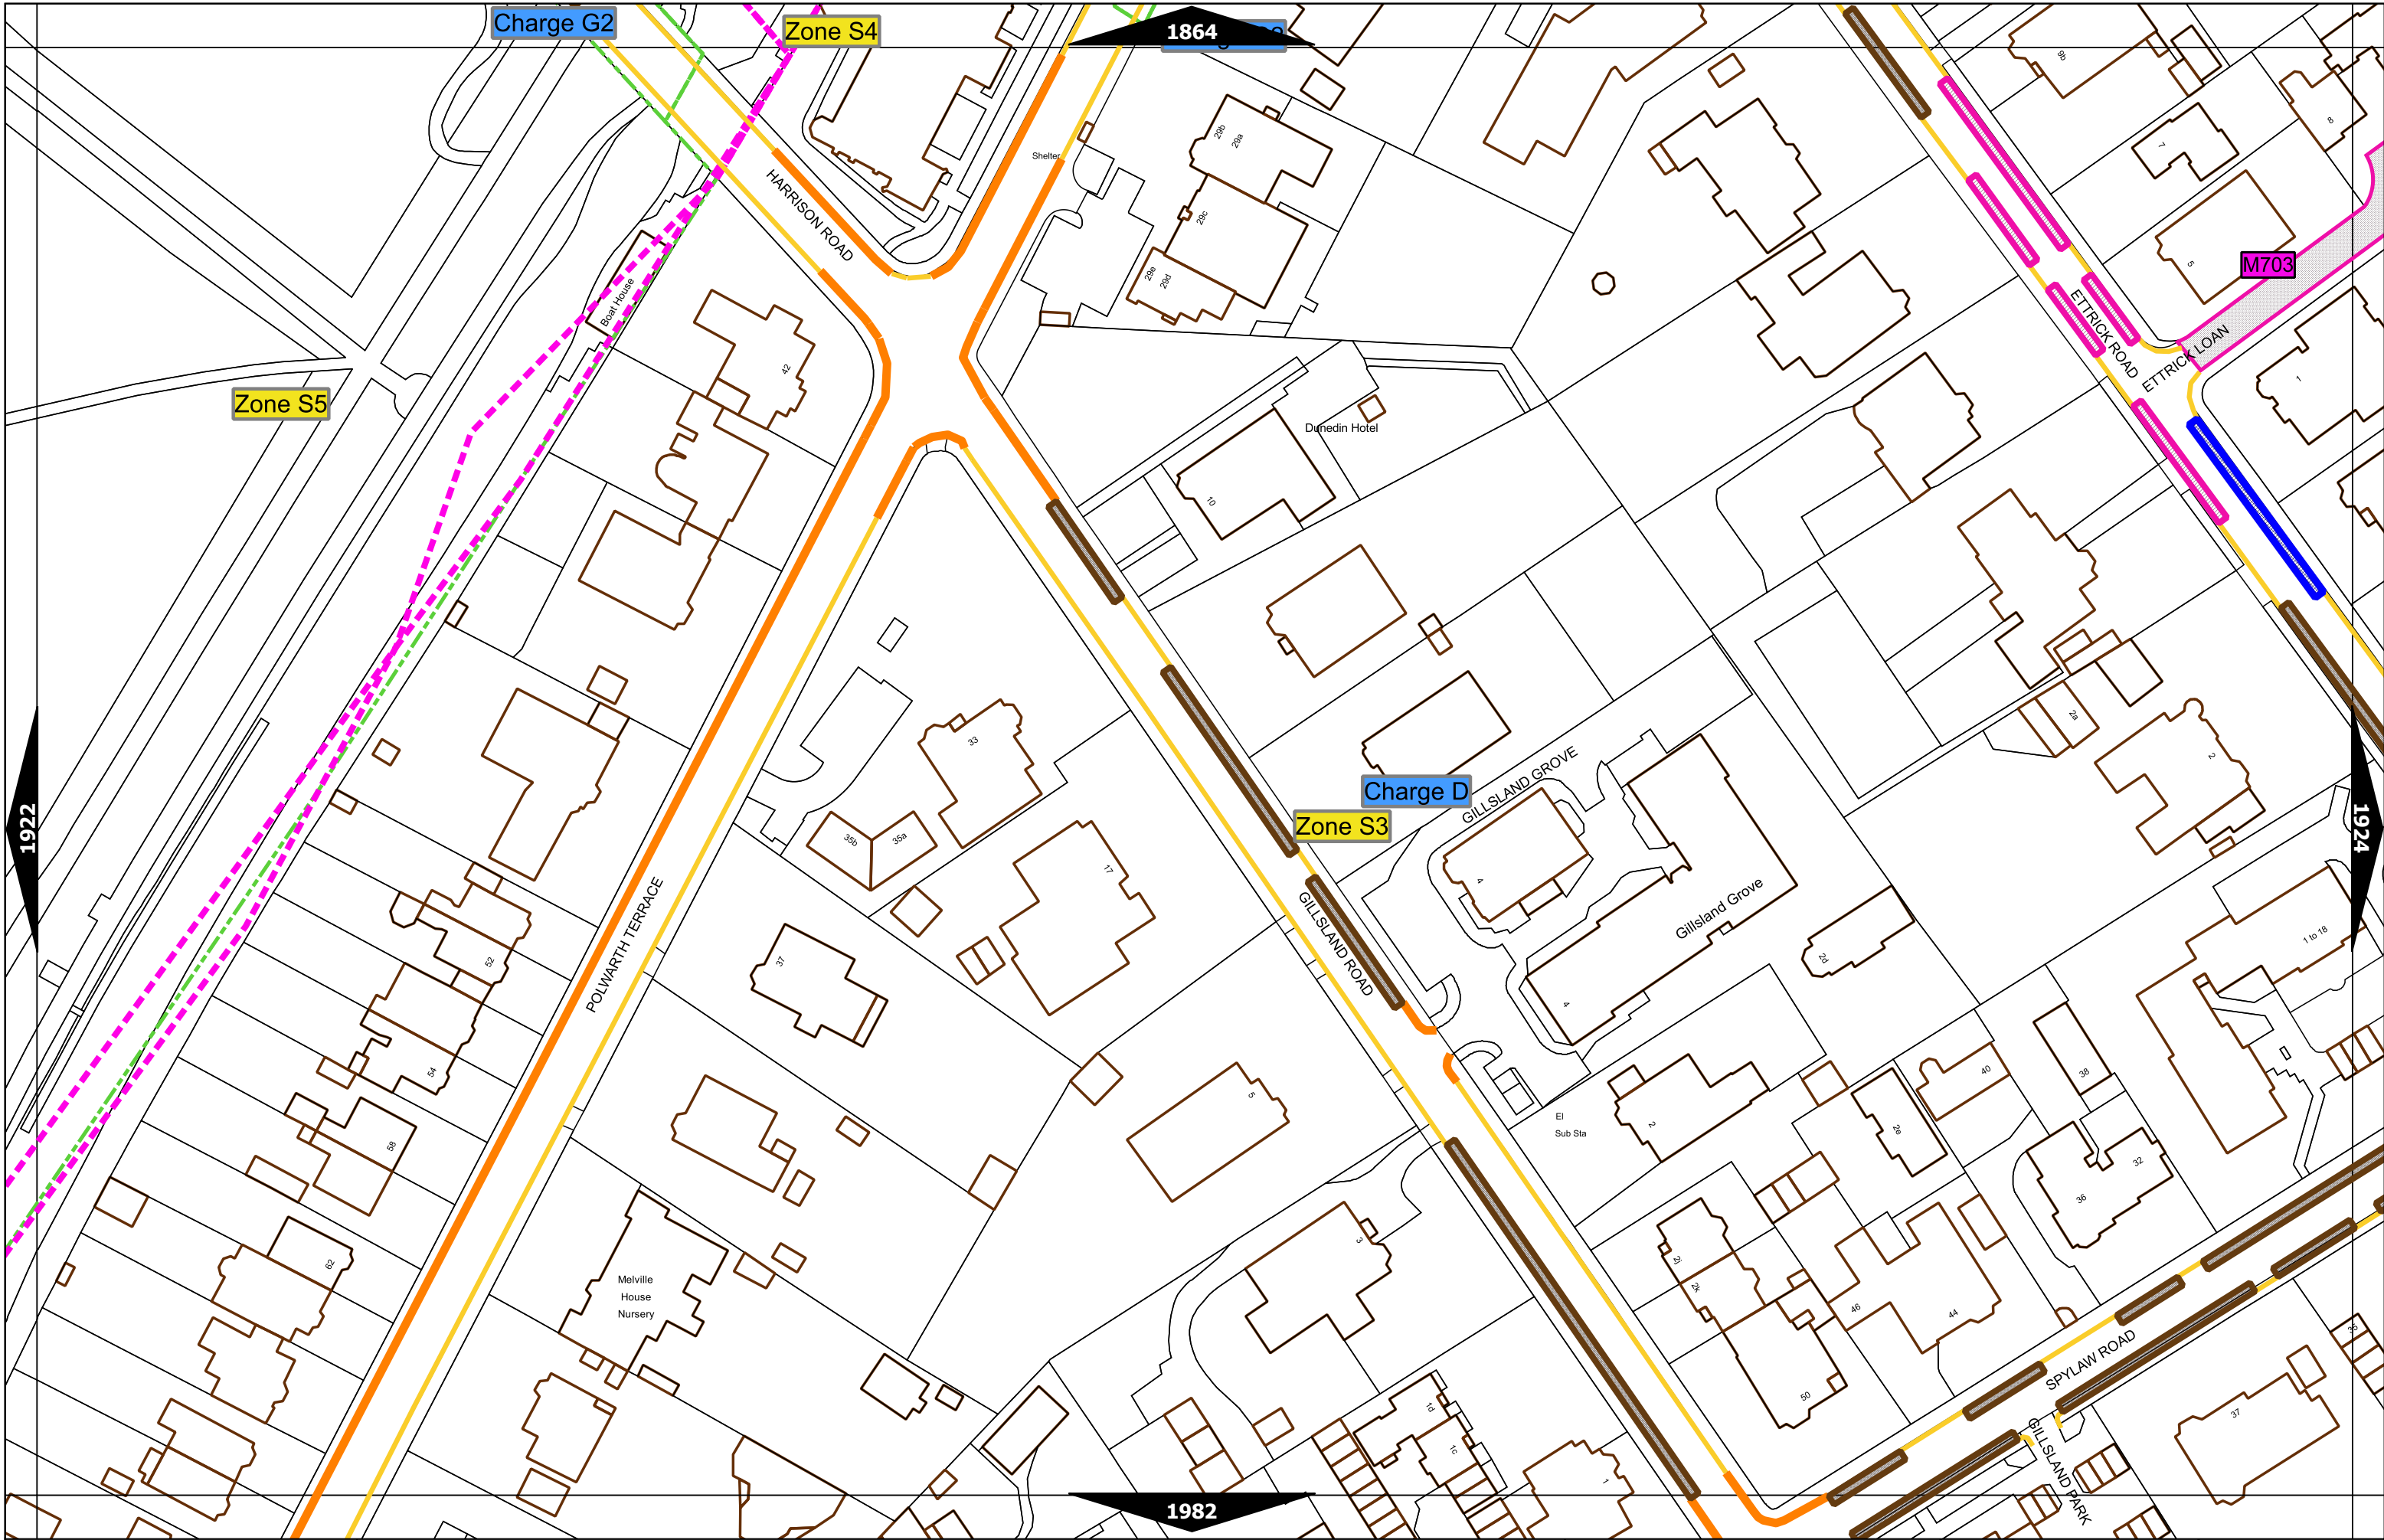

Scale at A3	1:1000
Effective Date	06-Feb-2023
Map Tile	1923
Revision	2
Status	CONFIRMED