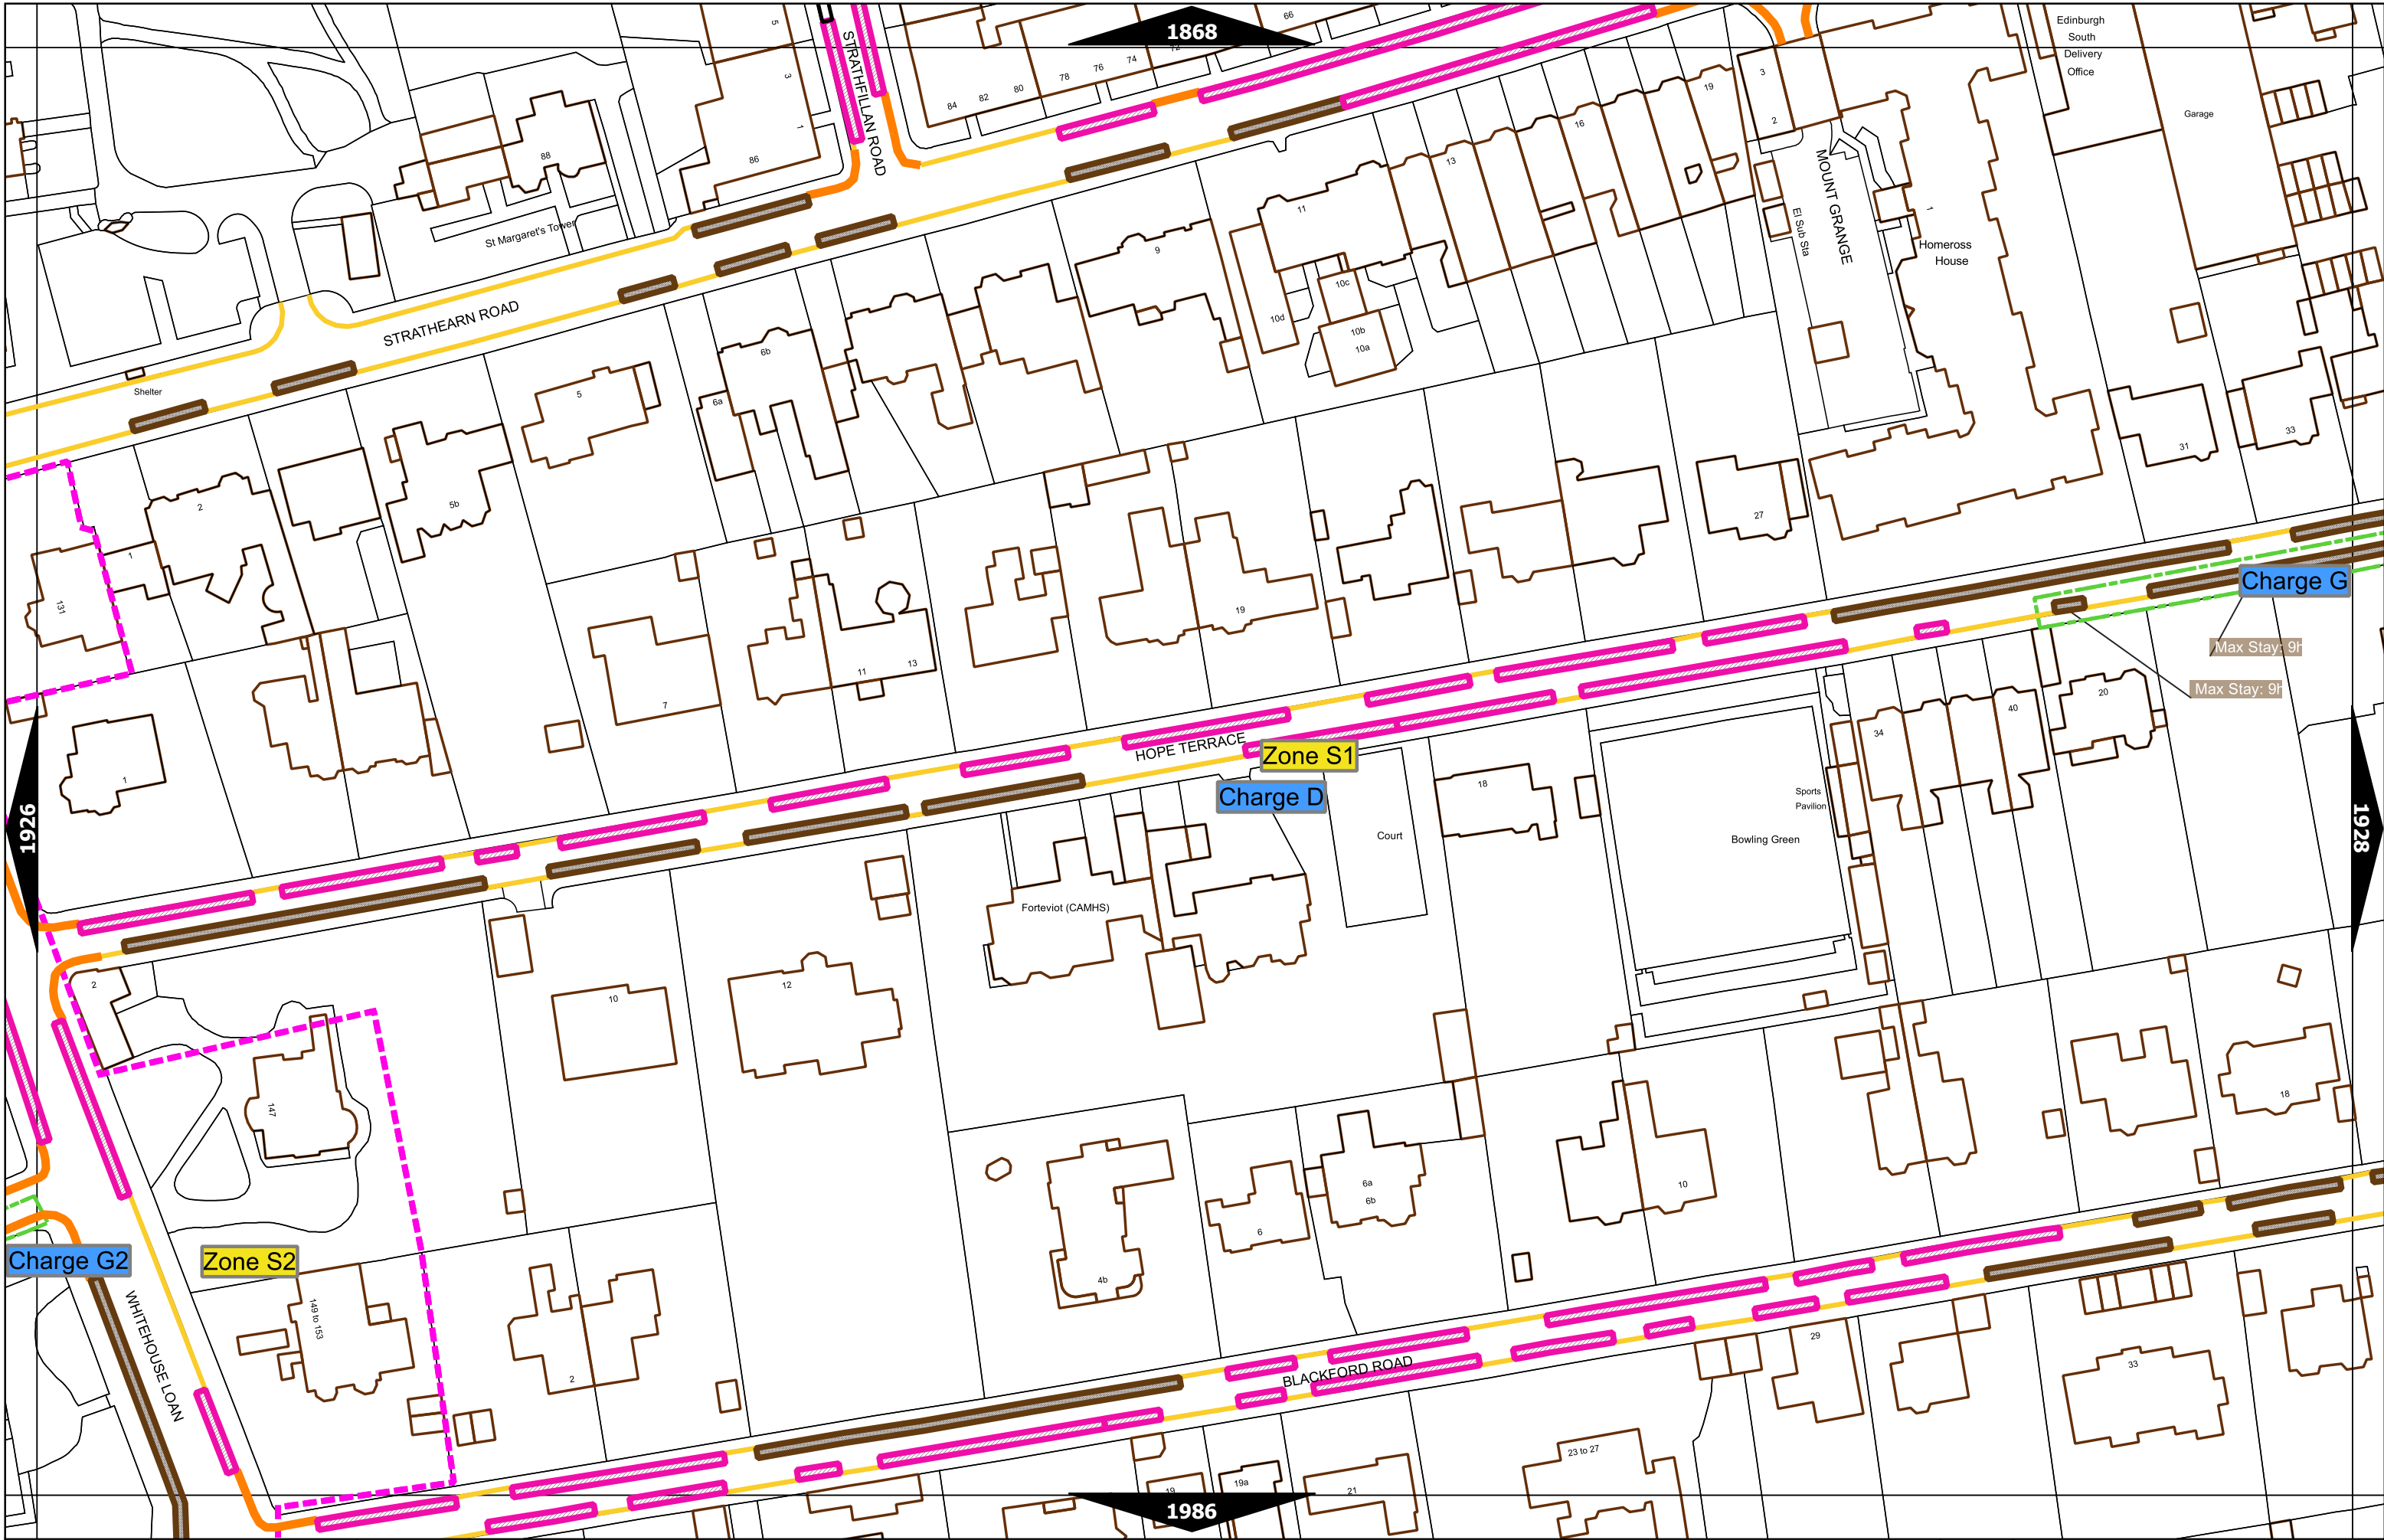

Scale at A3	1:1000
Effective Date	25-Sep-2023
Map Tile	1927
Revision	6
Status	CONFIRMED