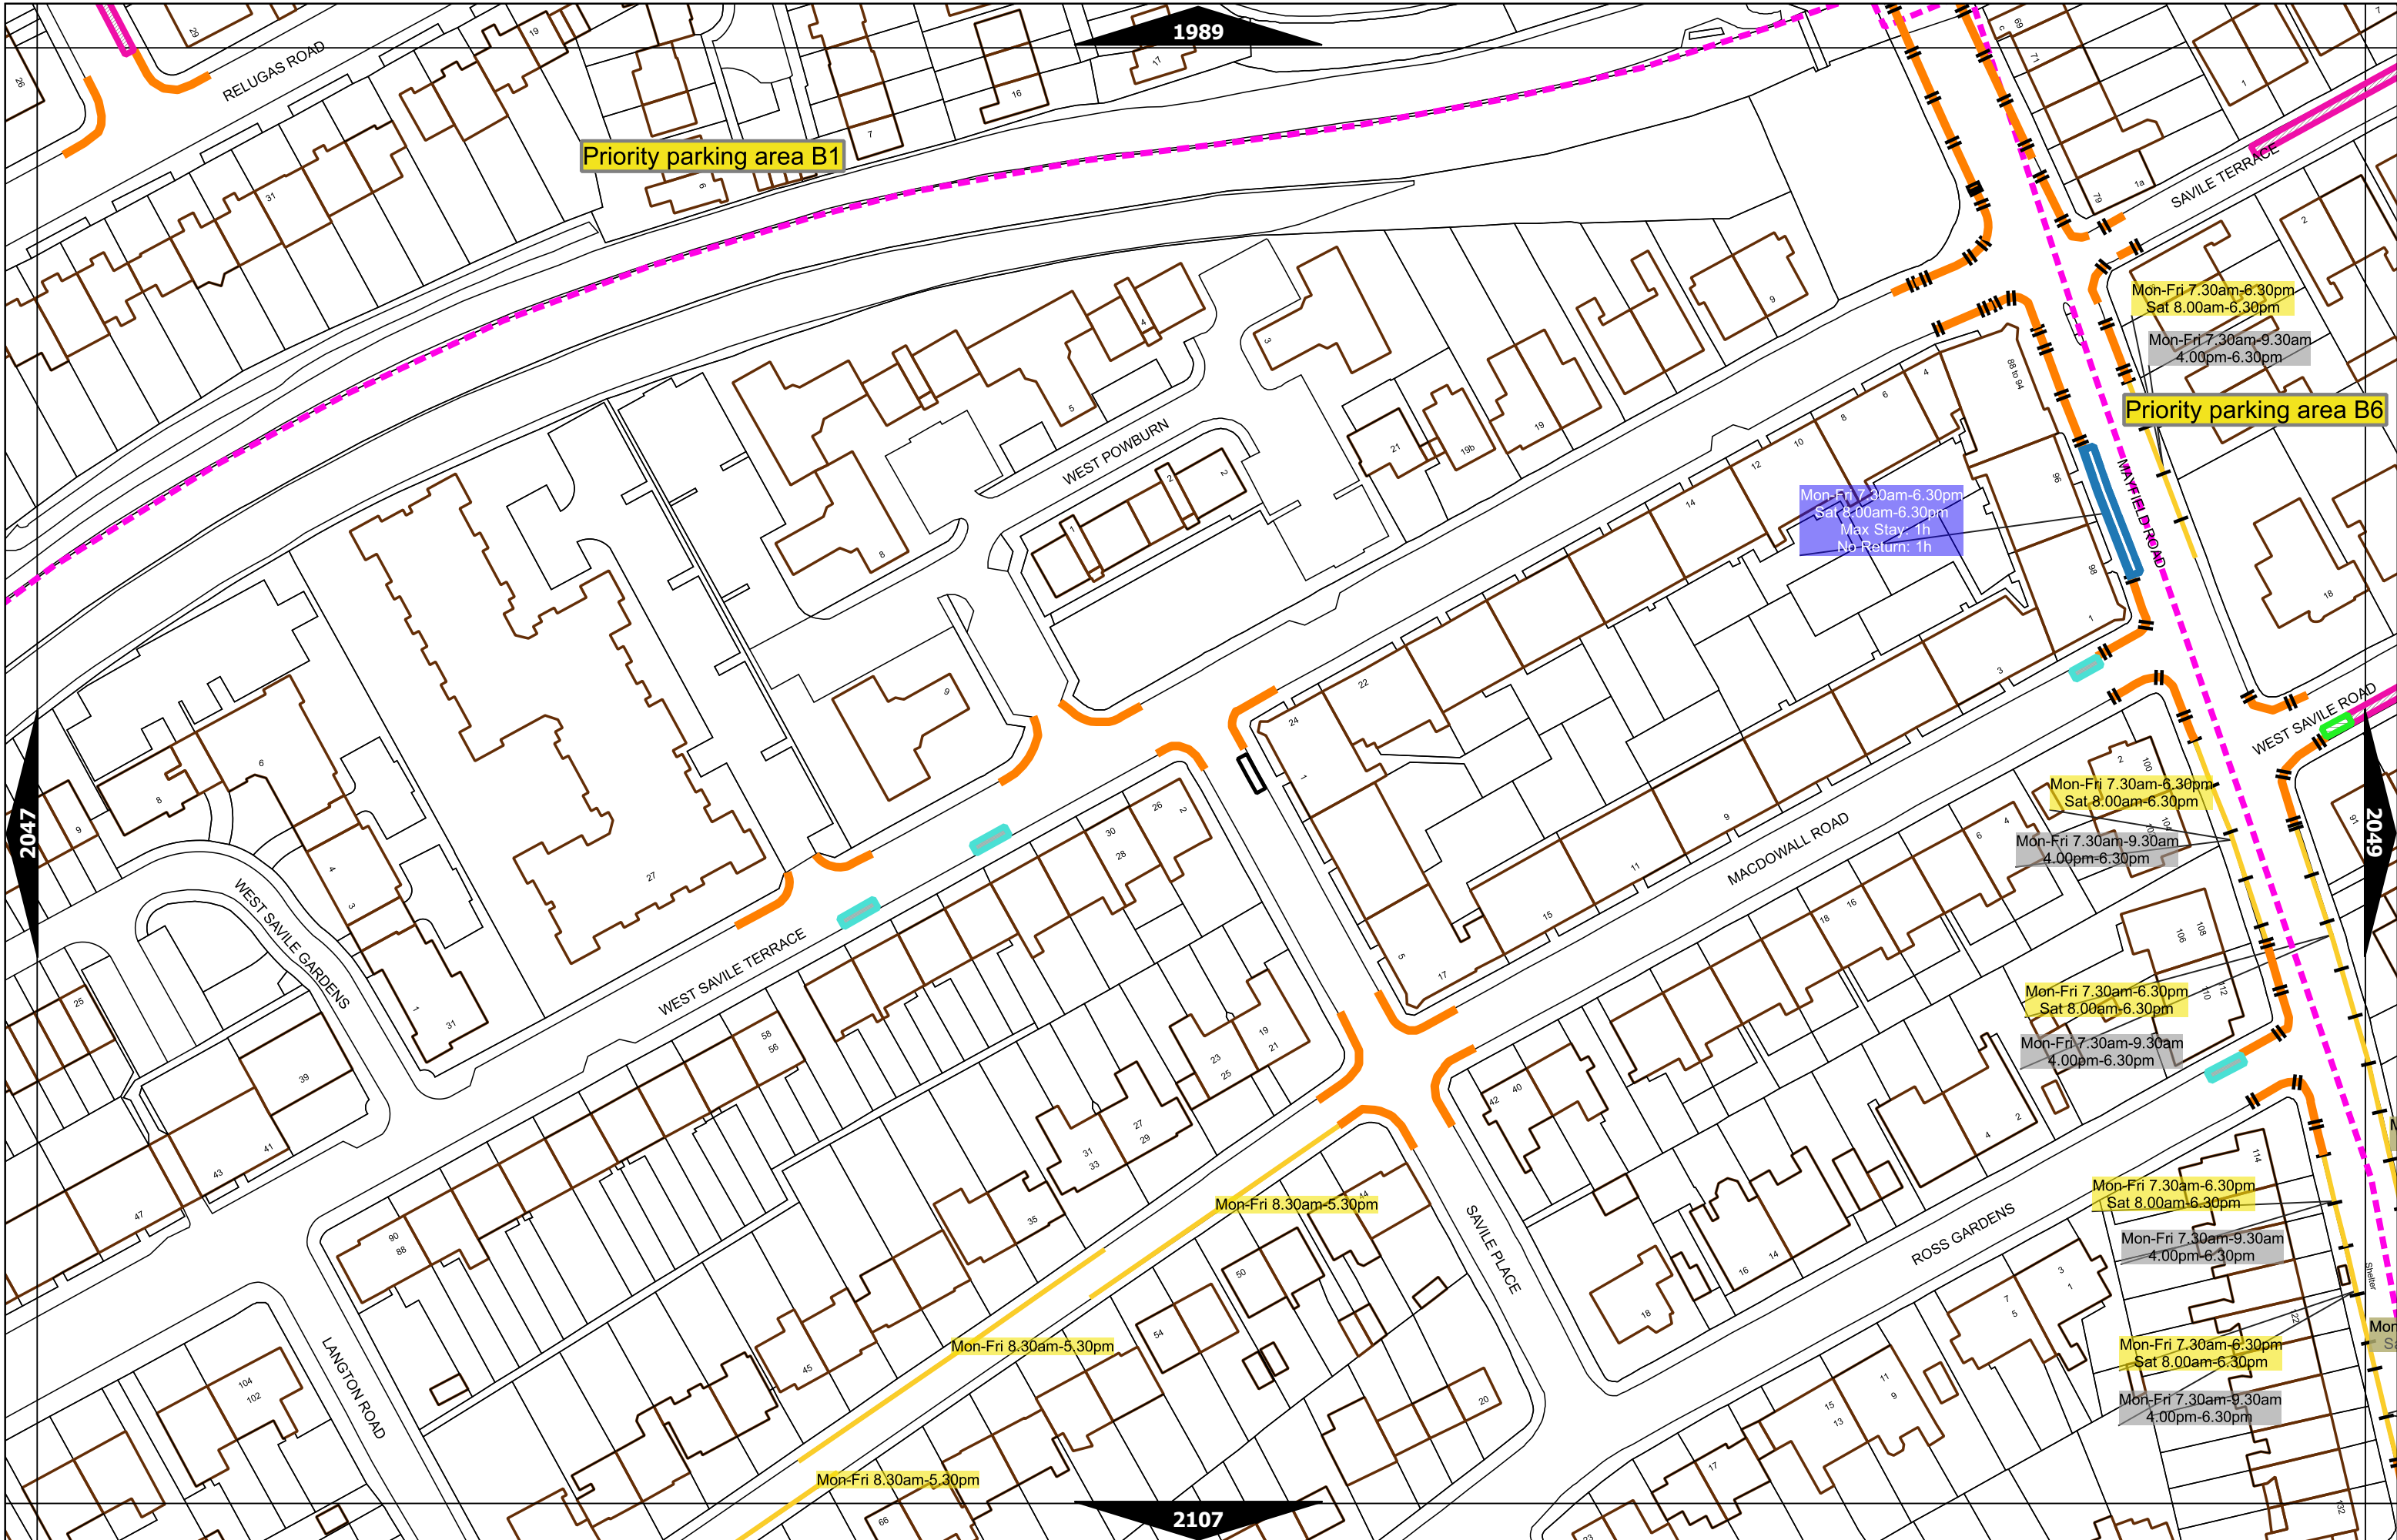

Mon-Fri 7.30am-9.30am
4.00pm-6.30pm

Mon-Fri 7.30am-6.30pm
Sat 8.00am-6.30pm

Mon-Fri 7.30am-9.30am
4.00pm-6.30pm

Mon-Fri 7.30am-6.30pm
Sat 8.00am-6.30pm
Max Stay: 1h
No Return: 1h

Mon-Fri 7.30am-6.30pm
Sat 8.00am-6.30pm

Mon-Fri 7.30am-9.30am
4.00pm-6.30pm

Mon-Fri 7.30am-6.30pm
Sat 8.00am-6.30pm

Mon-Fri 7.30am-9.30am
4.00pm-6.30pm

Priority parking area B6

Scale at A3	1:1000
Effective Date	24-Oct-2022
Map Tile	1989
Revision	2
Status	CONFIRMED

Scale at A3	1:1000
Effective Date	20-Nov-2020
Map Tile	2048
Revision	3
Status	CONFIRMED

Scale at A3	1:1000
Effective Date	15-Oct-2018
Map Tile	2049
Revision	1
Status	CONFIRMED

Scale at A3	1:1000
Effective Date	07-Nov-2022
Map Tile	2101
Revision	4
Status	CONFIRMED