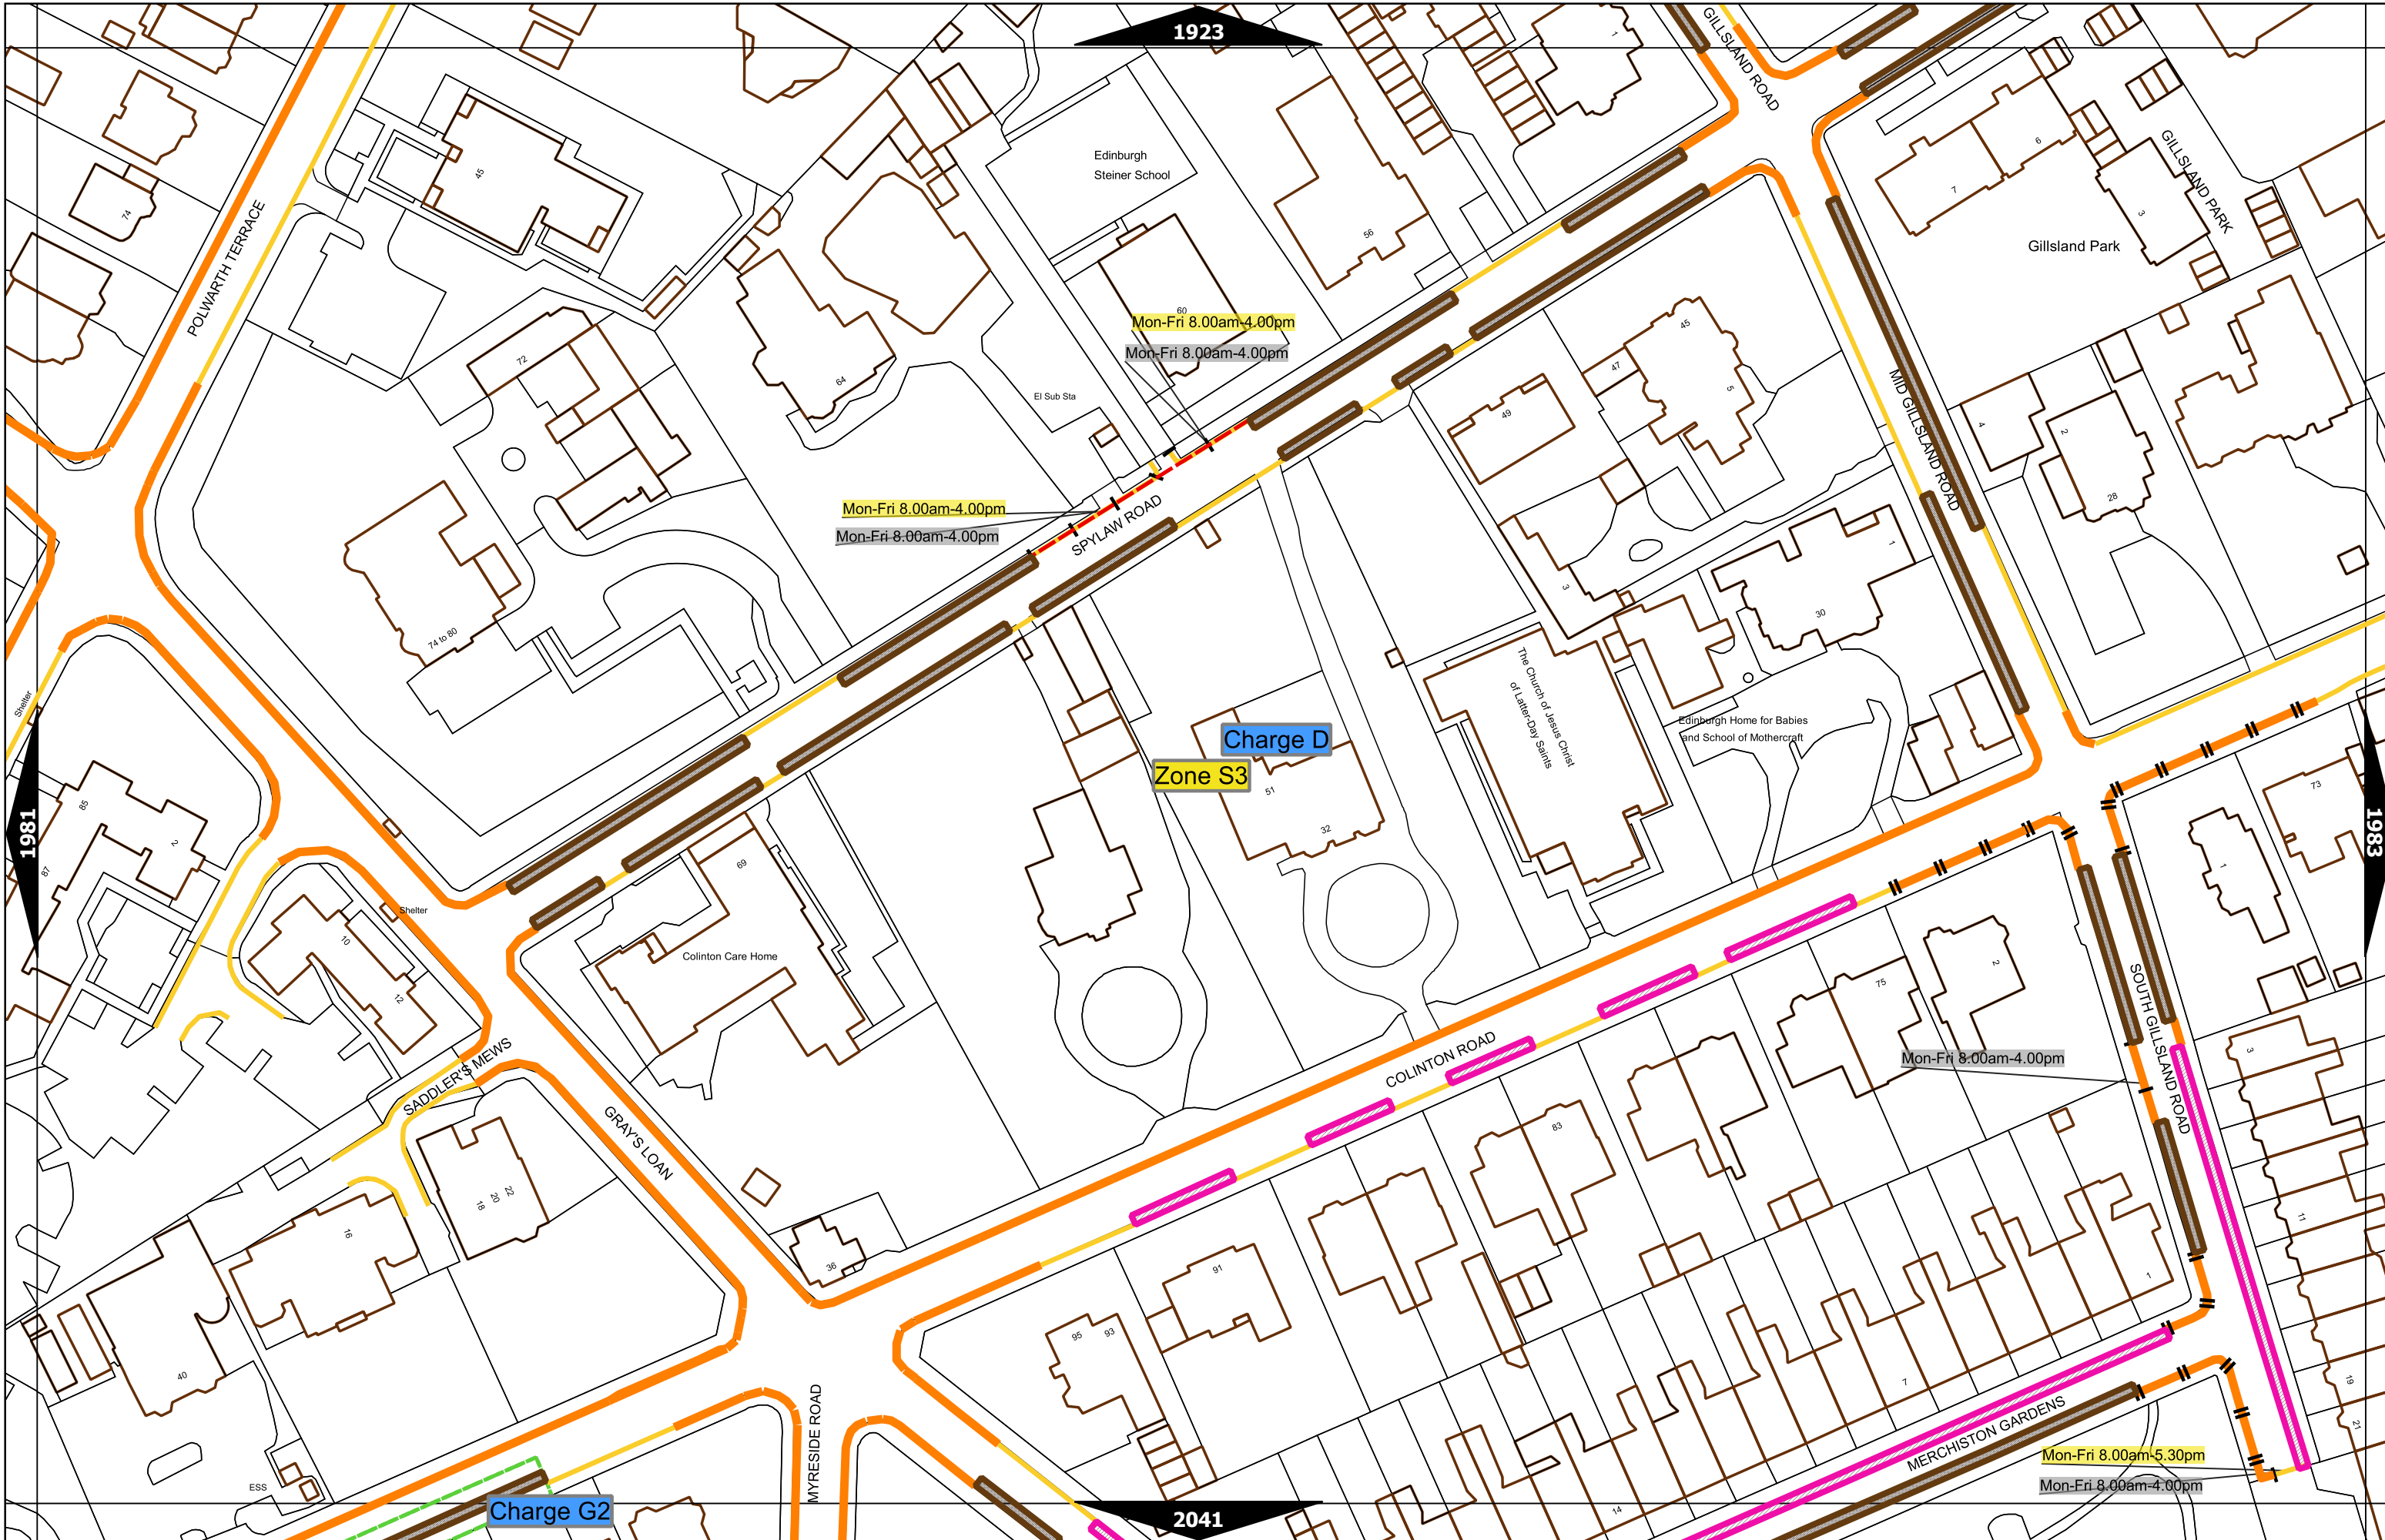

Scale at A3	1:1000
Effective Date	01-Nov-2022
Map Tile	1982
Revision	2
Status	CONFIRMED

Mon-Fri 8.30am-5.30pm
Max Stay: 1h
No Return: 1h

Priority parking area B1

Mon-Fri 7.30am-9.30am
Sat 4.00pm-6.30pm

Mon-Fri 7.30am-6.30pm
Sat 8.00am-6.30pm