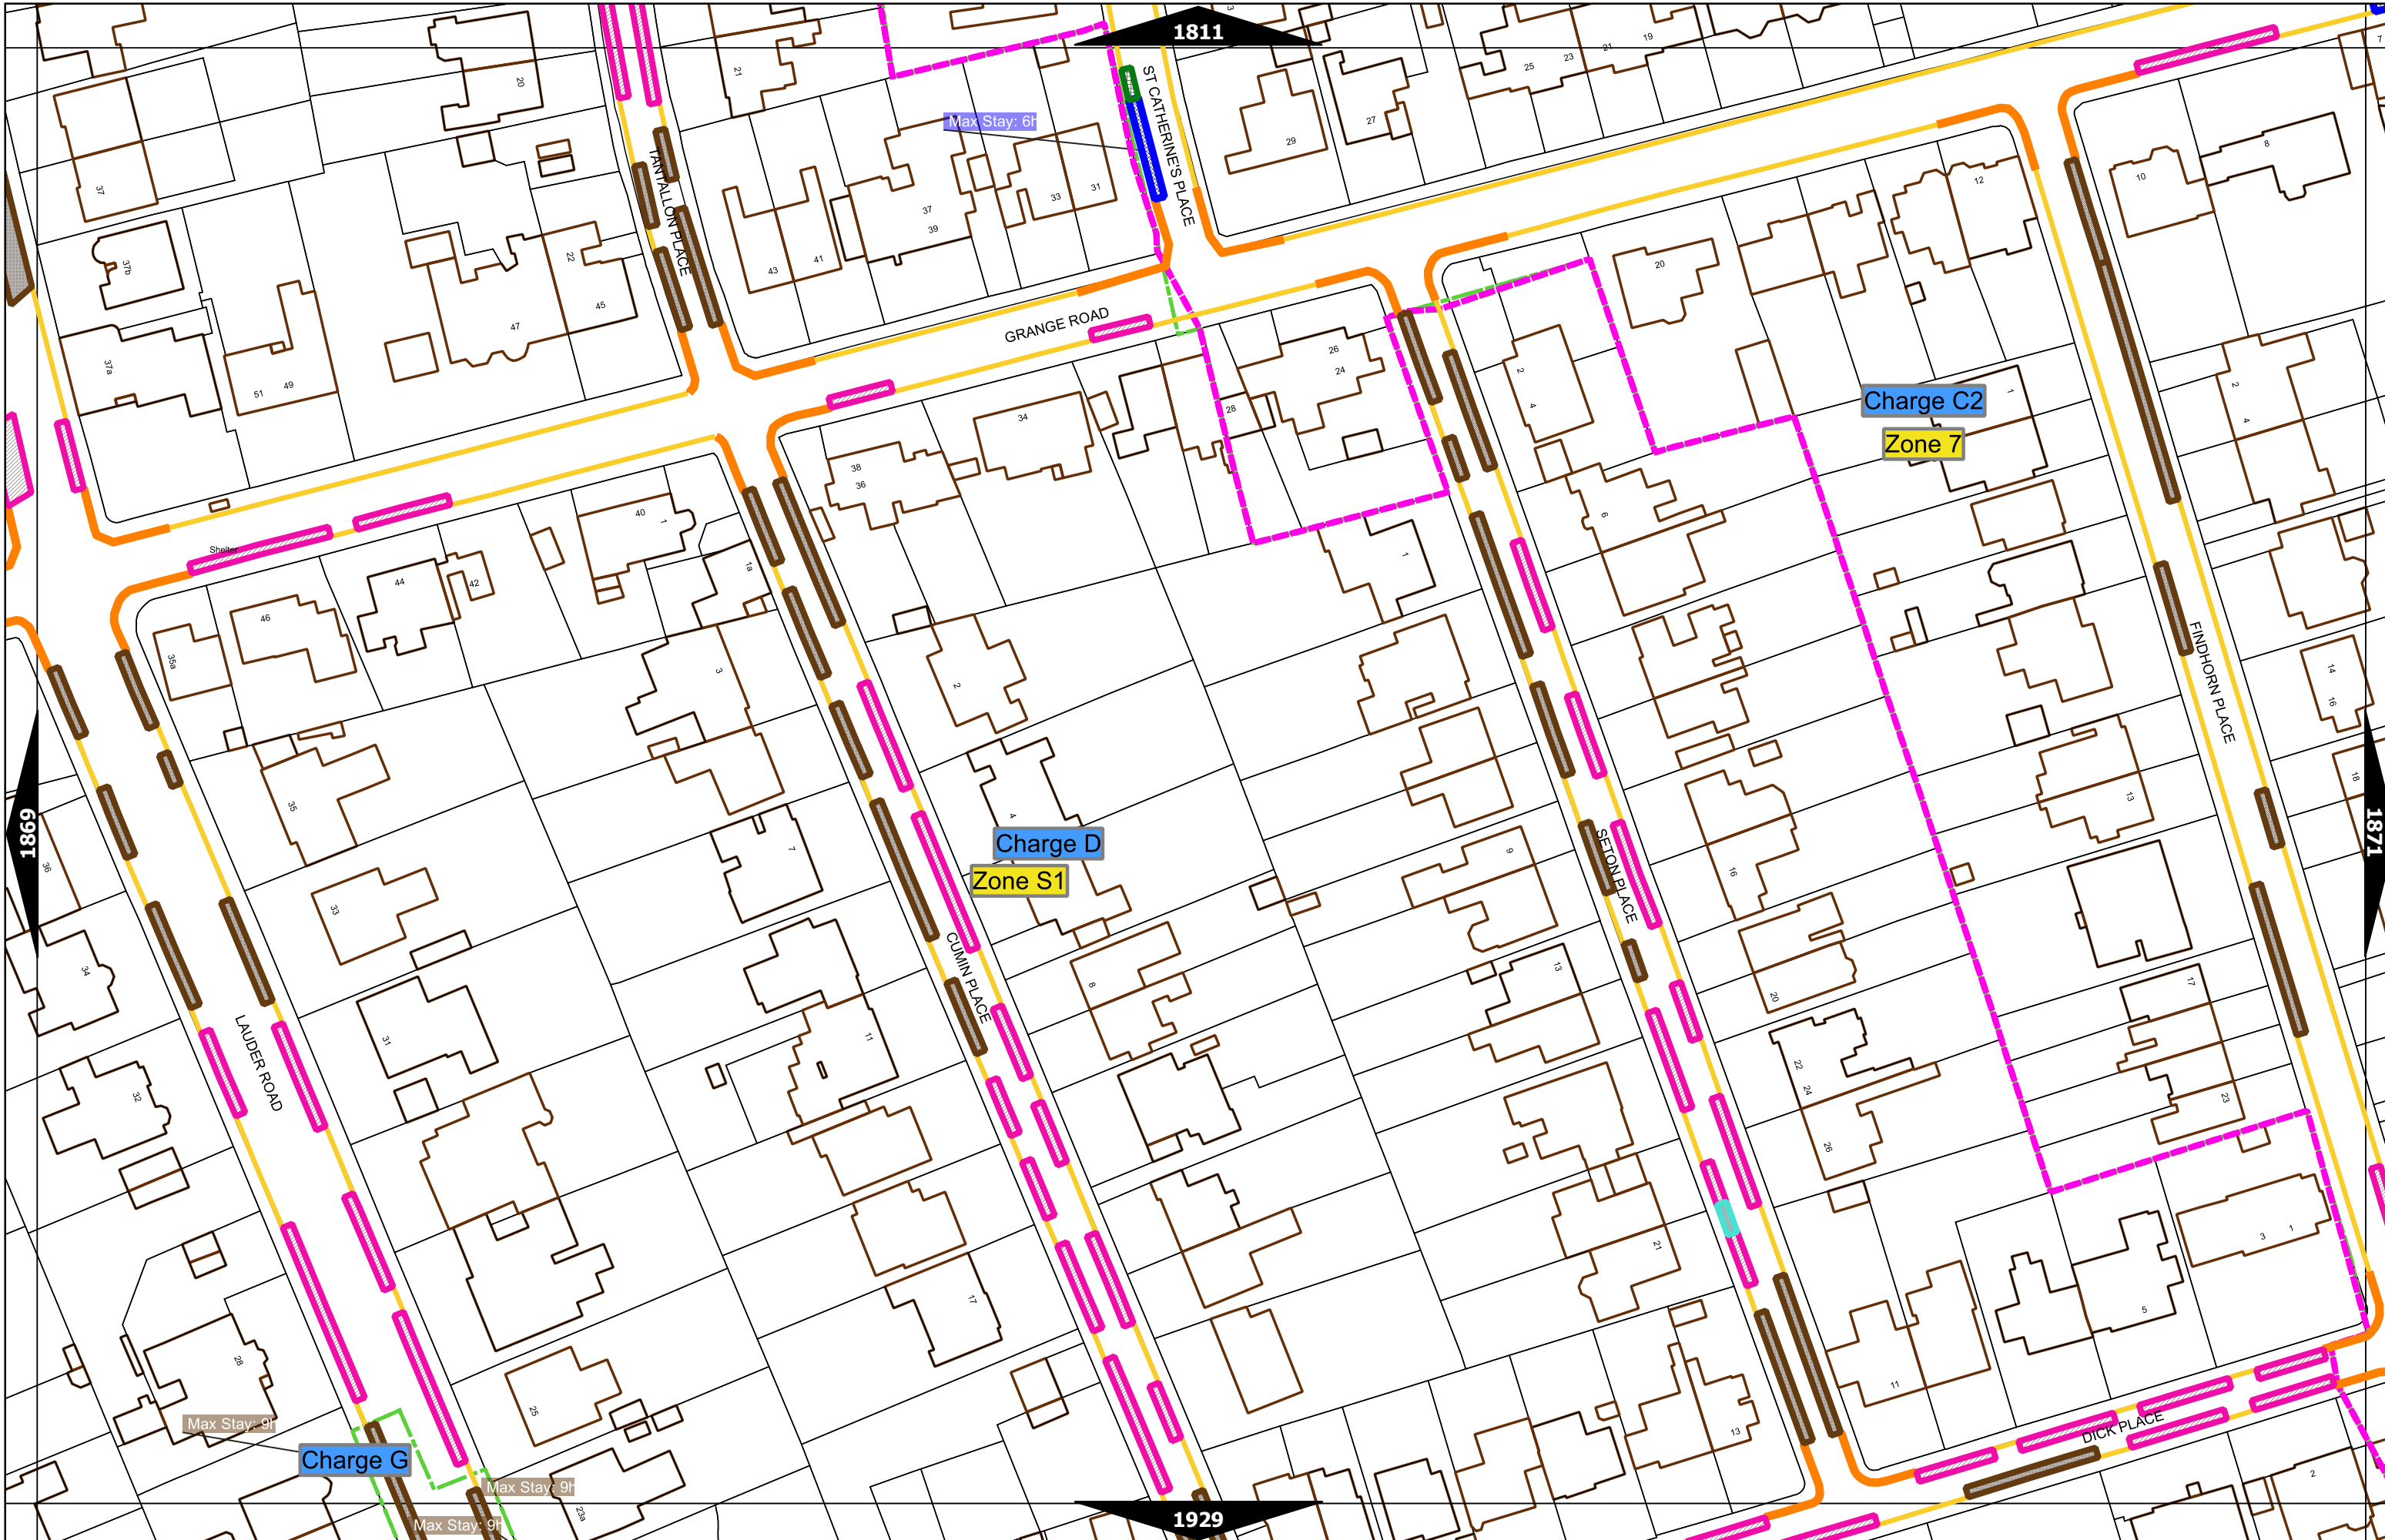

Scale at A3	1:1000
Effective Date	20-Jun-2022
Map Tile	1870
Revision	3
Status	CONFIRMED