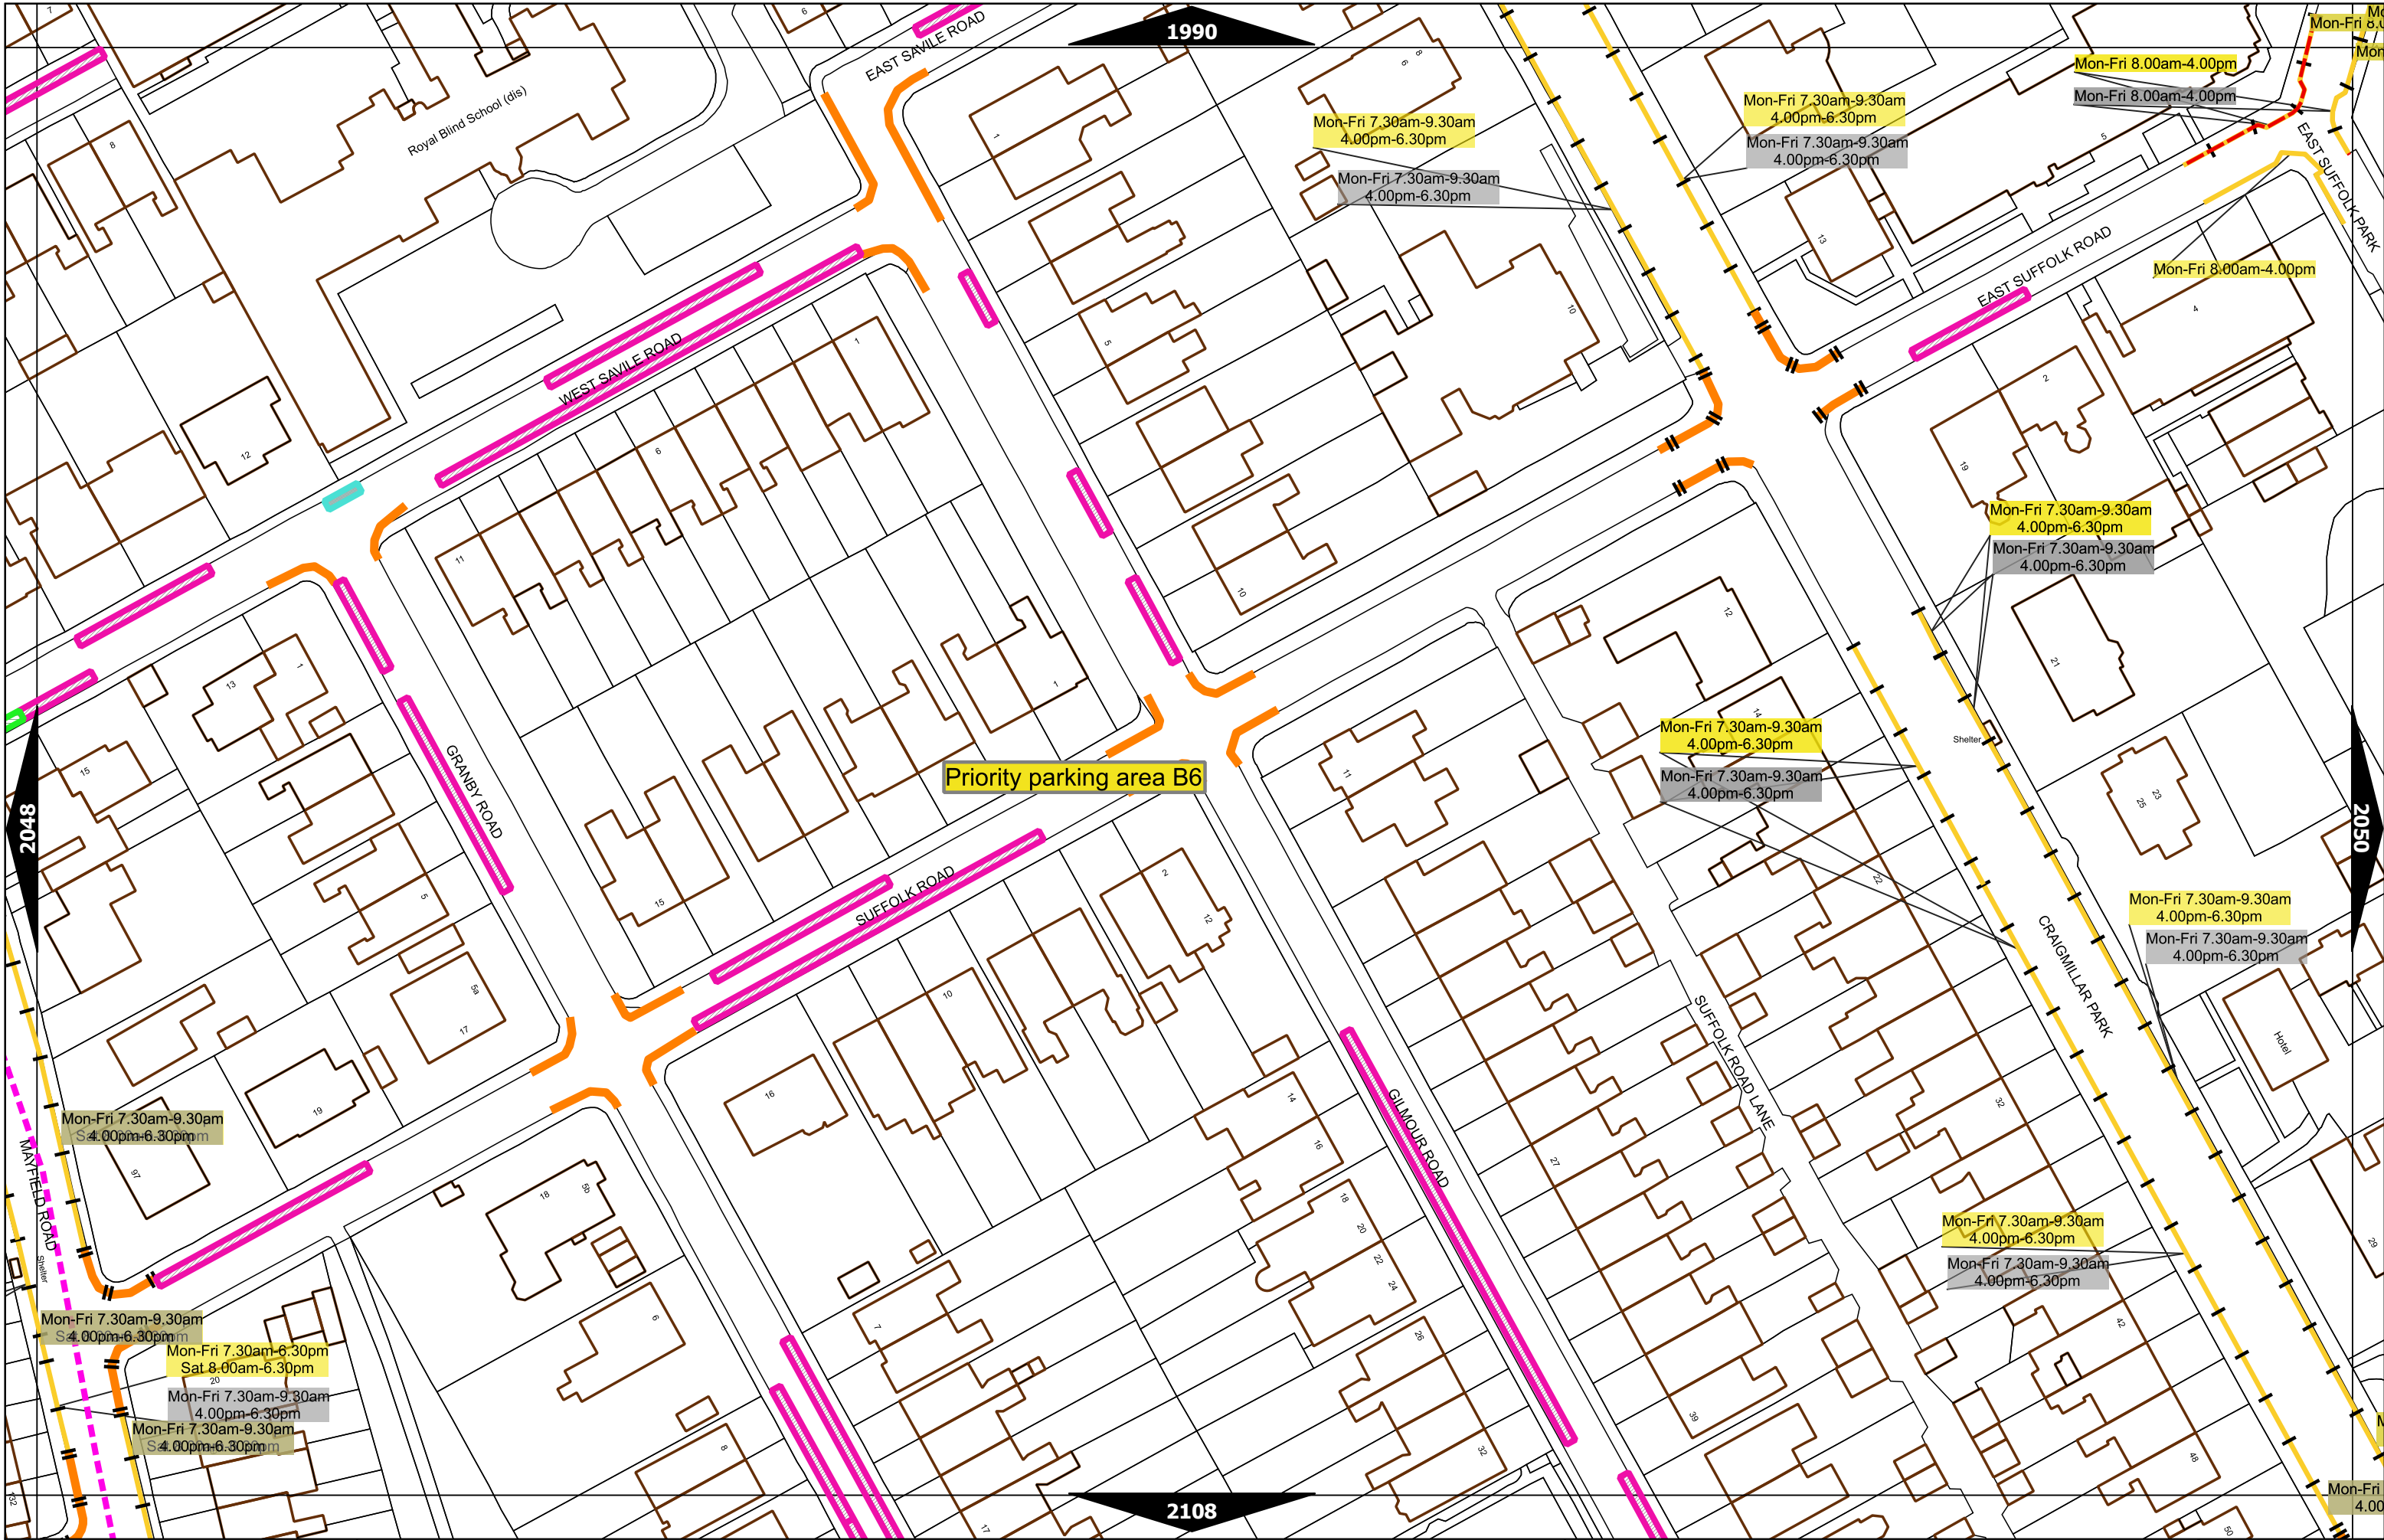

Mon-Fri 7.30am-9.30am
4.00pm-6.30pm

Mon-Fri 7.30am-6.30pm
Sat 8.00am-6.30pm

Mon-Fri 7.30am-9.30am
4.00pm-6.30pm

Mon-Fri 7.30am-6.30pm
Sat 8.00am-6.30pm
Max Stay: 1h
No Return: 1h

Mon-Fri 7.30am-6.30pm
Sat 8.00am-6.30pm

Mon-Fri 7.30am-9.30am
4.00pm-6.30pm

Mon-Fri 7.30am-6.30pm
Sat 8.00am-6.30pm

Mon-Fri 7.30am-9.30am
4.00pm-6.30pm

Priority parking area B6

Scale at A3	1:1000
Effective Date	24-Oct-2022
Map Tile	1989
Revision	2
Status	CONFIRMED

Scale at A3	1:1000
Effective Date	20-Nov-2020
Map Tile	2048
Revision	3
Status	CONFIRMED

Scale at A3	1:1000
Effective Date	15-Oct-2018
Map Tile	2049
Revision	1
Status	CONFIRMED

Scale at A3	1:1000
Effective Date	07-Nov-2022
Map Tile	2101
Revision	4
Status	CONFIRMED