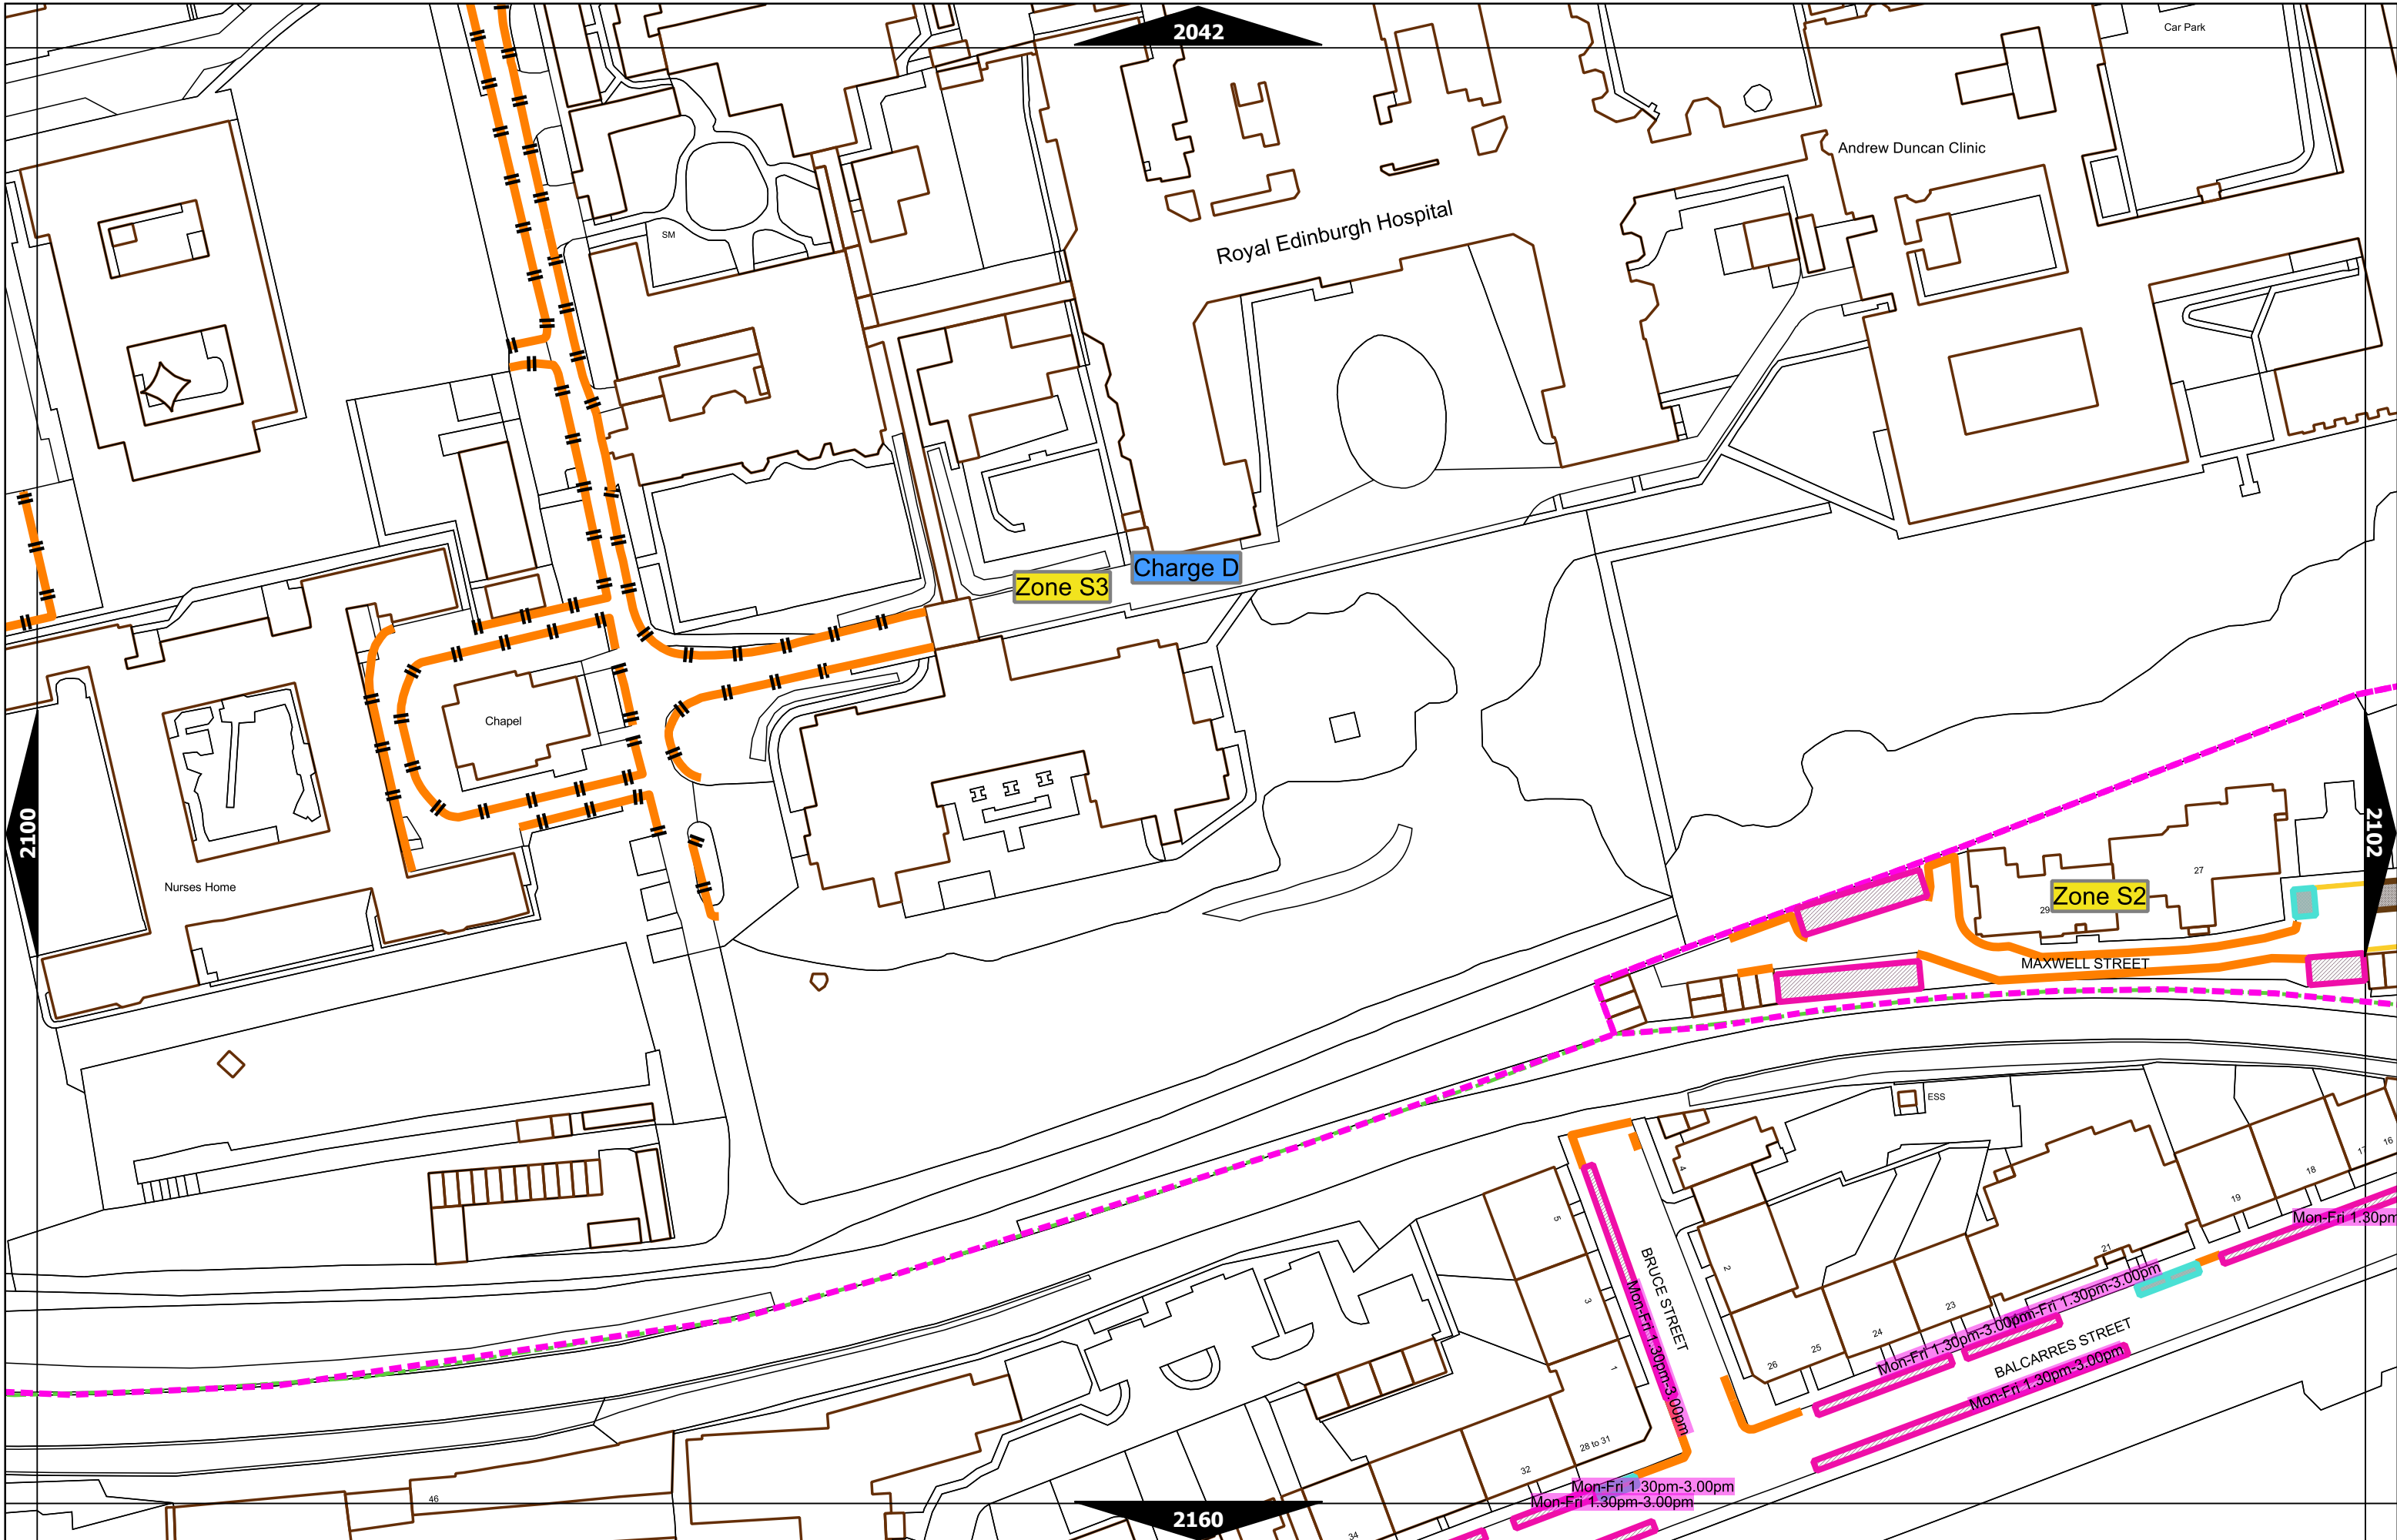

Scale at A3	1:1000
Effective Date	07-Nov-2022
Map Tile	2101
Revision	4
Status	CONFIRMED