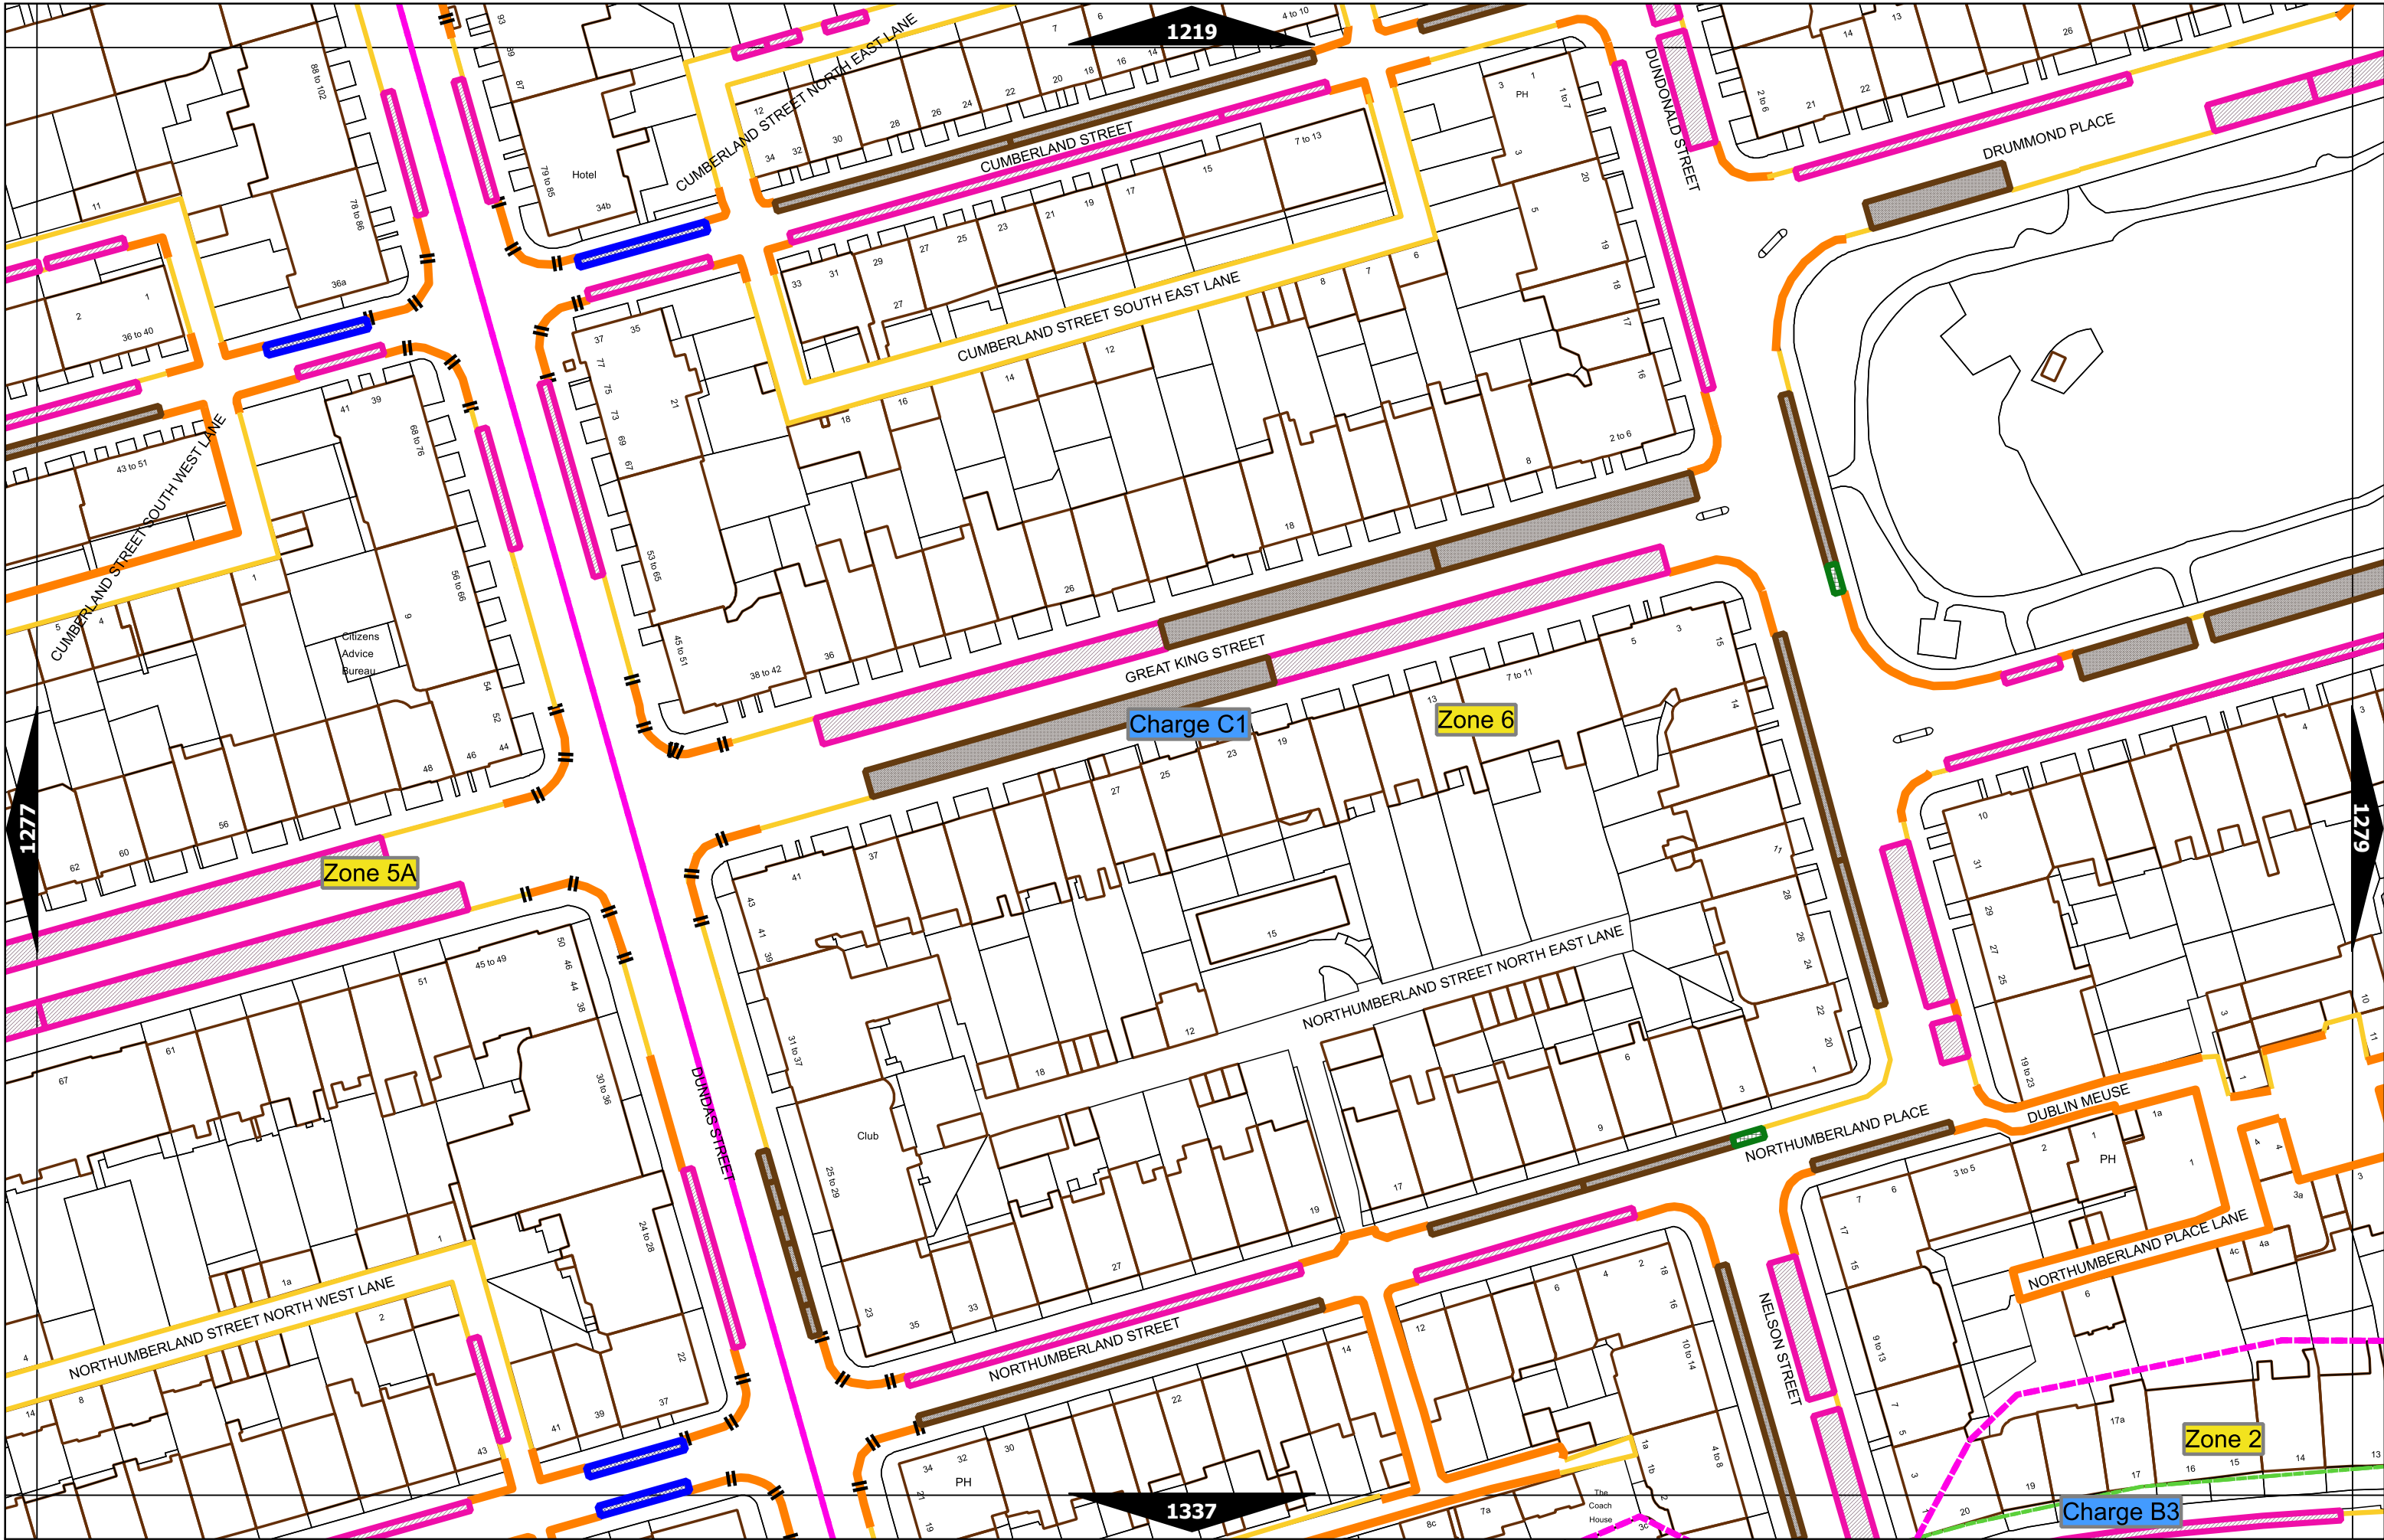

Scale at A3	1:1000
Print Date	24-Dec-2021
Map Tile	1161
Revision	8
Status	PROPOSED

	Scale at A3	1:1000
	Print Date	24-Dec-2021
	Map Tile	1276
	Revision	7
	Status	PROPOSED

Scale at A3	1:1000
Print Date	24-Dec-2021
Map Tile	1277
Revision	4
Status	PROPOSED

Scale at A3	1:1000
Print Date	24-Dec-2021
Map Tile	1278
Revision	3
Status	PROPOSED

Scale at A3	1:1000
Print Date	24-Dec-2021
Map Tile	1279
Revision	6
Status	PROPOSED