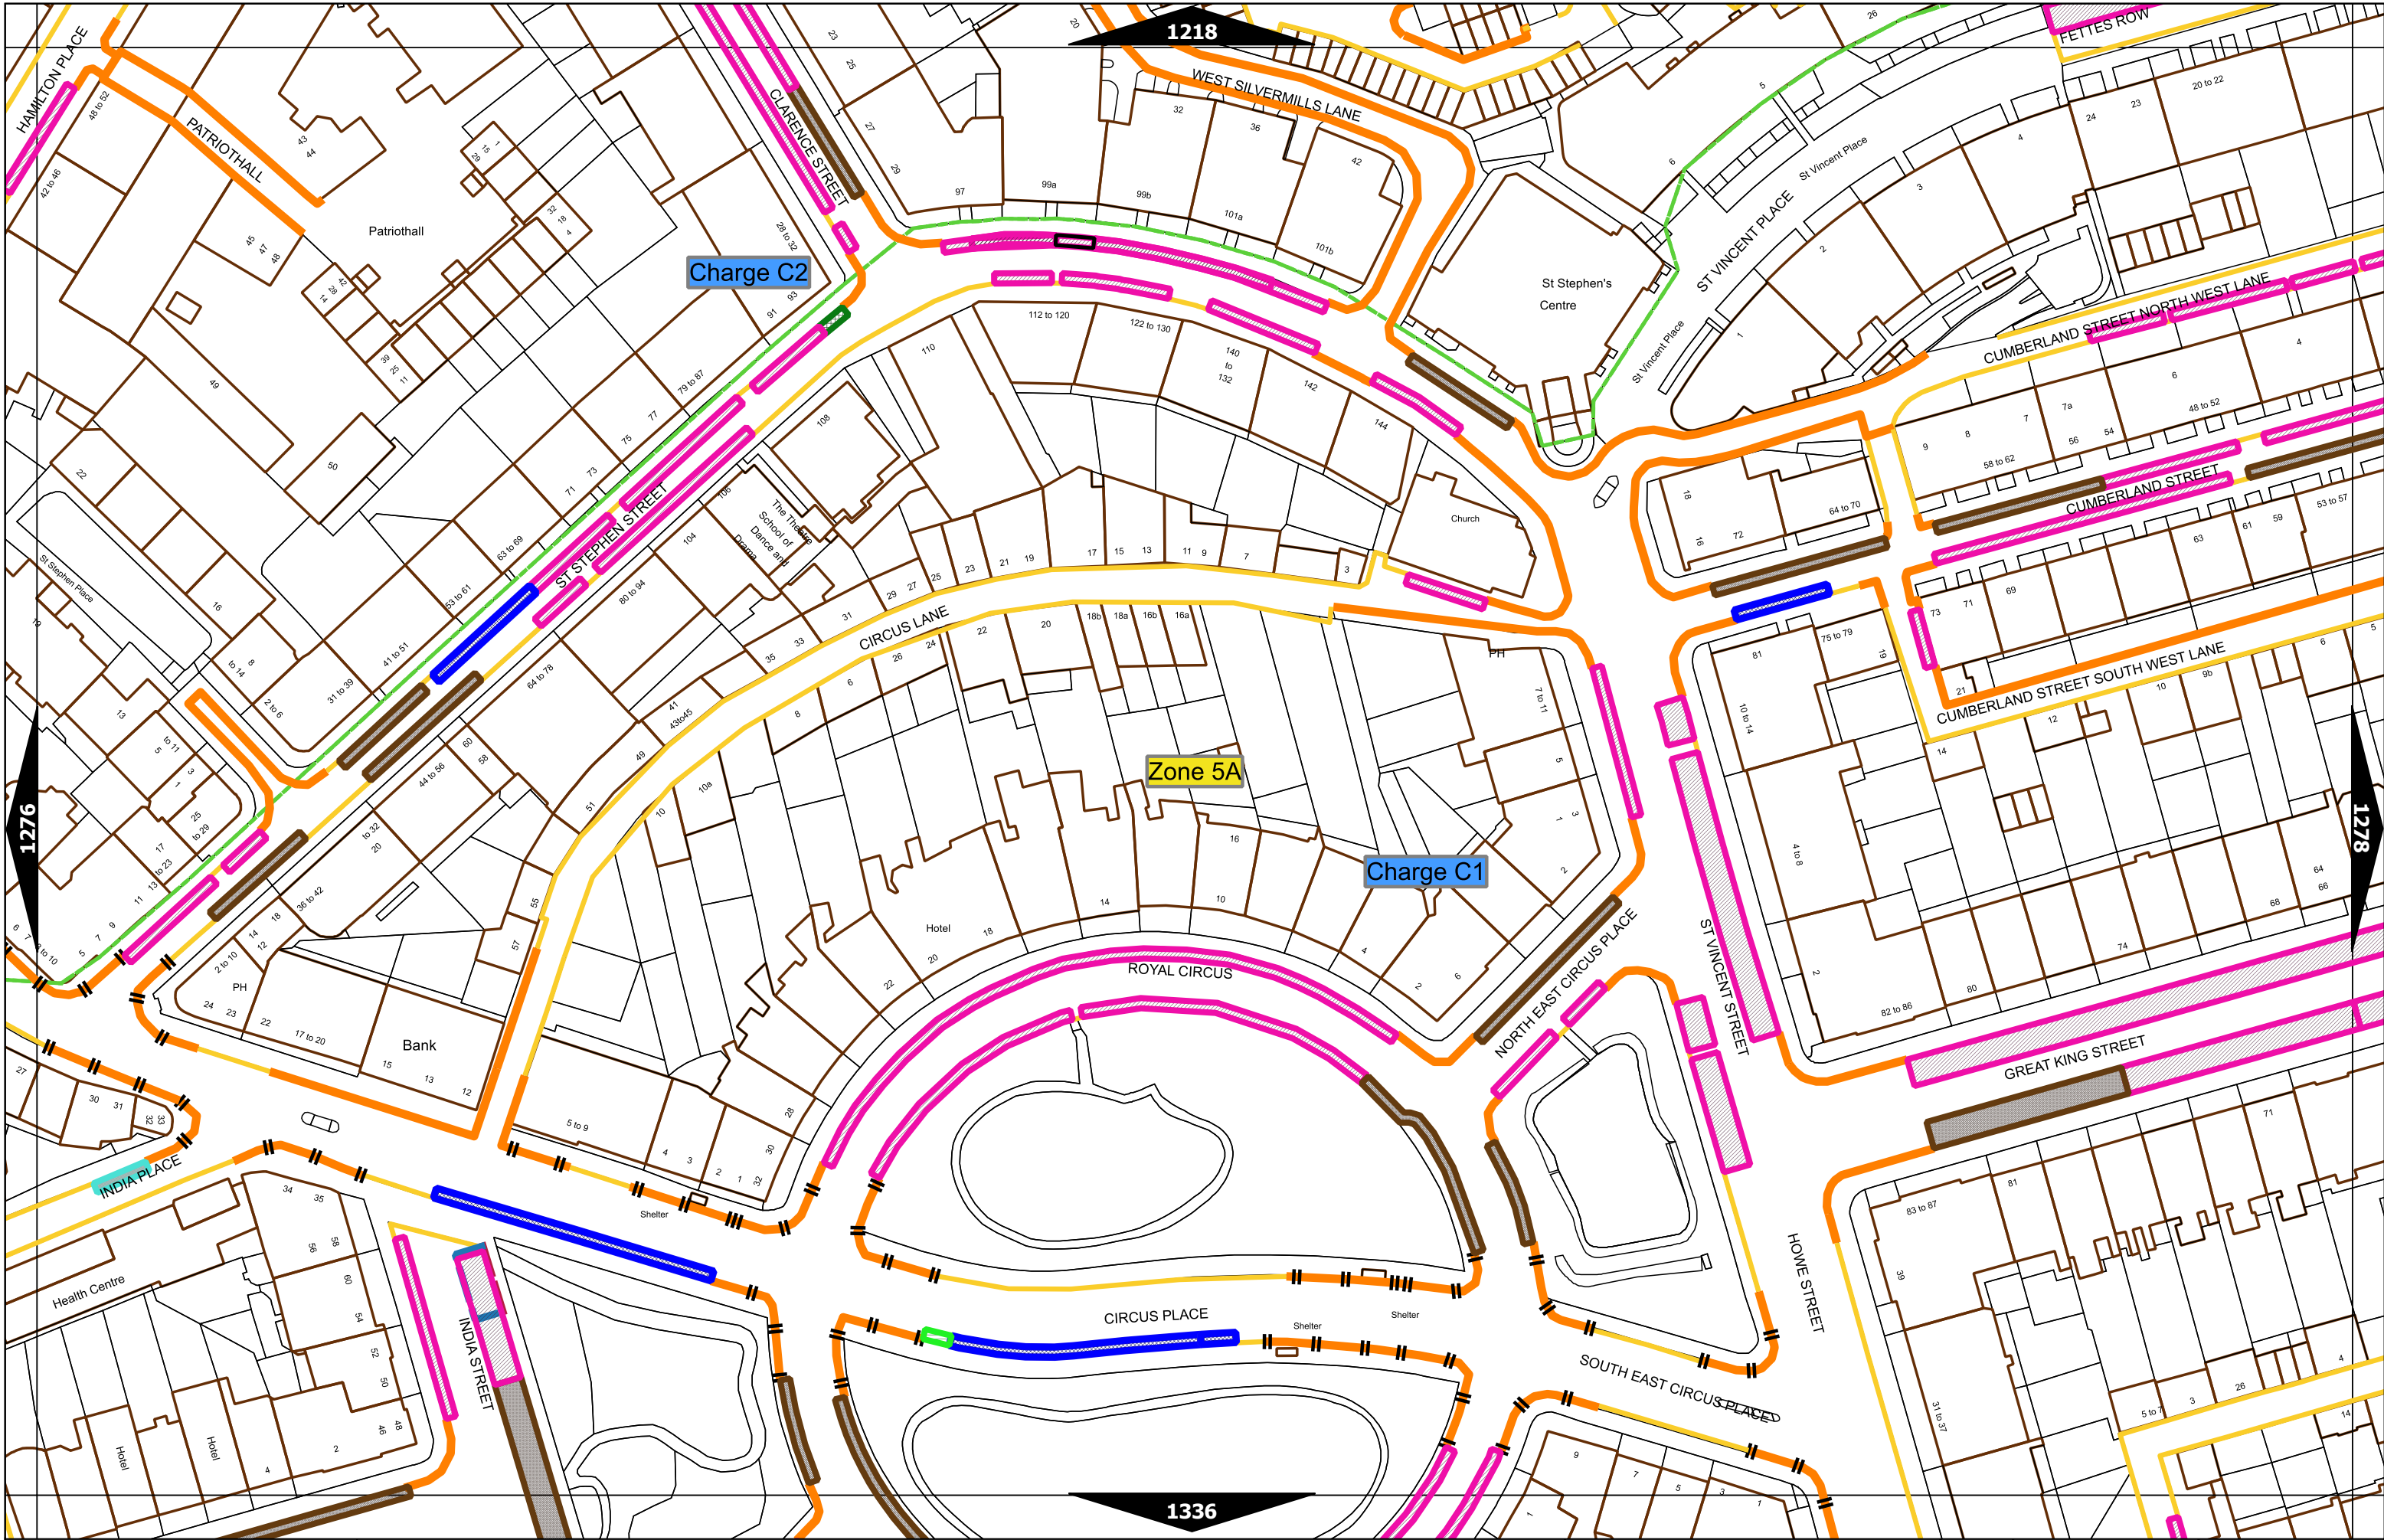

Scale at A3	1:1000
Print Date	24-Dec-2021
Map Tile	1161
Revision	8
Status	PROPOSED

	Scale at A3	1:1000
	Print Date	24-Dec-2021
	Map Tile	1276
	Revision	7
	Status	PROPOSED

Scale at A3	1:1000
Print Date	24-Dec-2021
Map Tile	1277
Revision	4
Status	PROPOSED

Scale at A3	1:1000
Print Date	24-Dec-2021
Map Tile	1278
Revision	3
Status	PROPOSED

Scale at A3	1:1000
Print Date	24-Dec-2021
Map Tile	1279
Revision	6
Status	PROPOSED