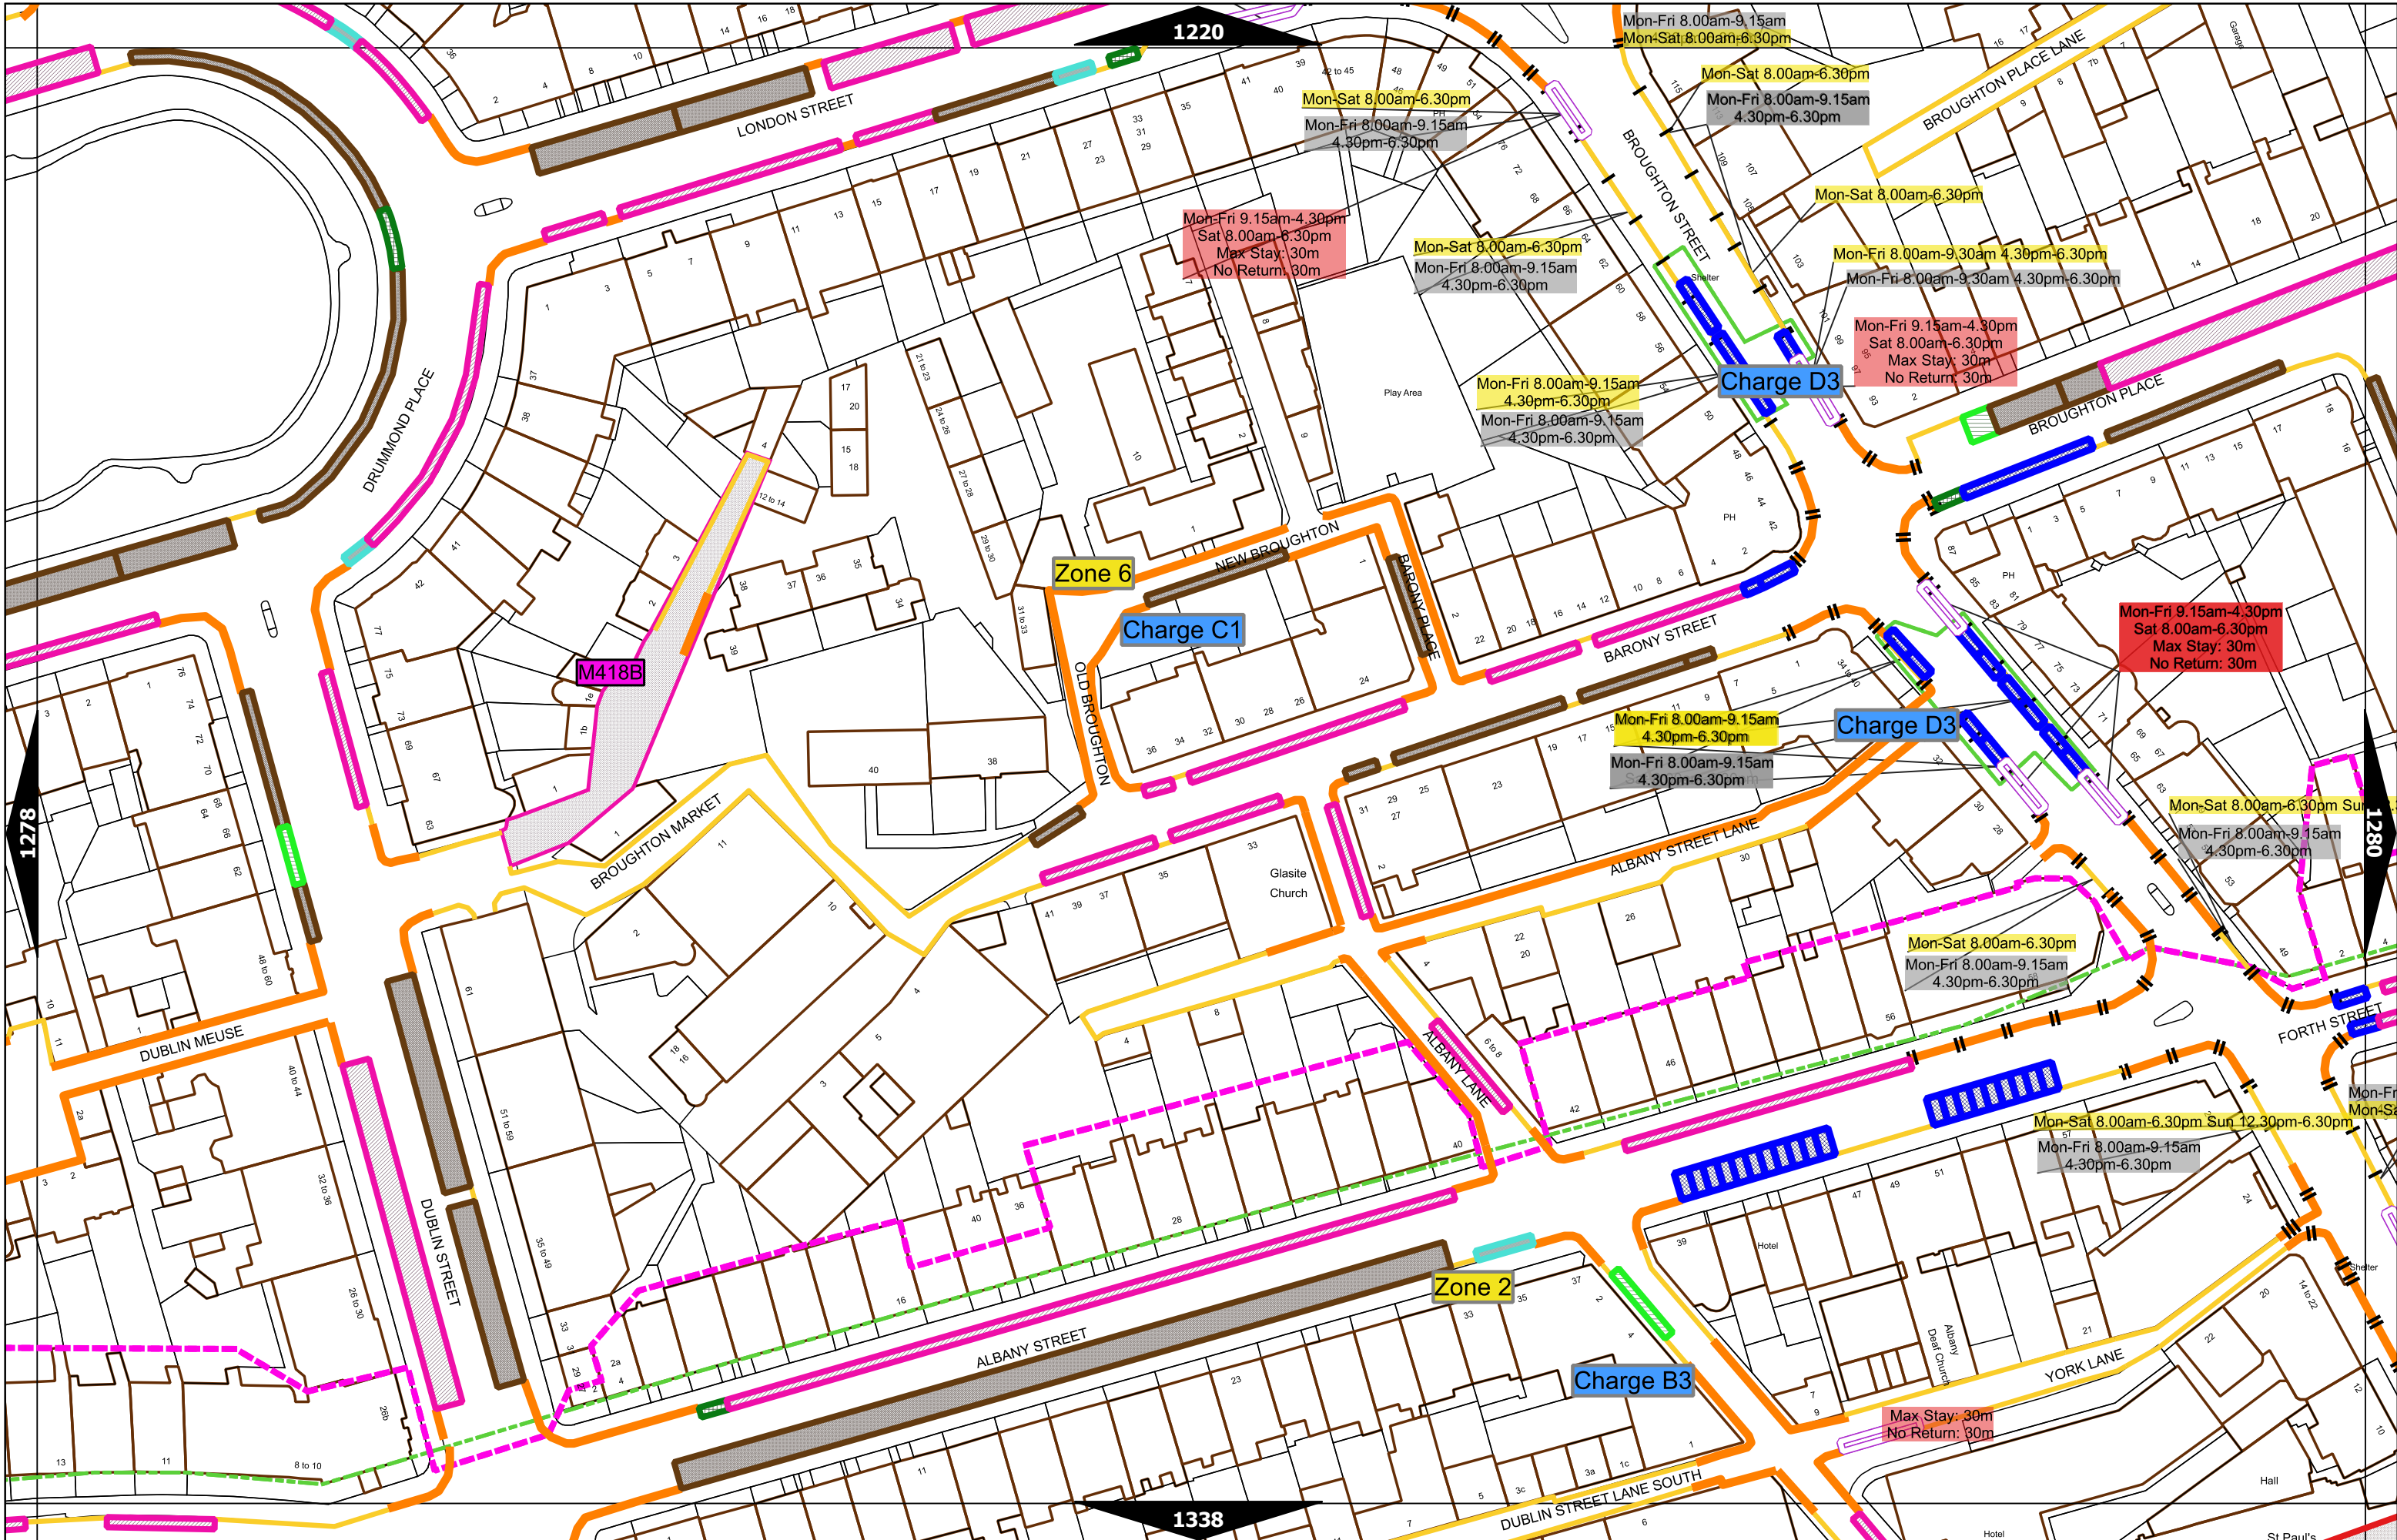

Scale at A3	1:1000
Print Date	24-Dec-2021
Map Tile	1161
Revision	8
Status	PROPOSED

	Scale at A3	1:1000
	Print Date	24-Dec-2021
	Map Tile	1276
	Revision	7
	Status	PROPOSED

Scale at A3	1:1000
Print Date	24-Dec-2021
Map Tile	1277
Revision	4
Status	PROPOSED

Scale at A3	1:1000
Print Date	24-Dec-2021
Map Tile	1278
Revision	3
Status	PROPOSED

Scale at A3	1:1000
Print Date	24-Dec-2021
Map Tile	1279
Revision	6
Status	PROPOSED