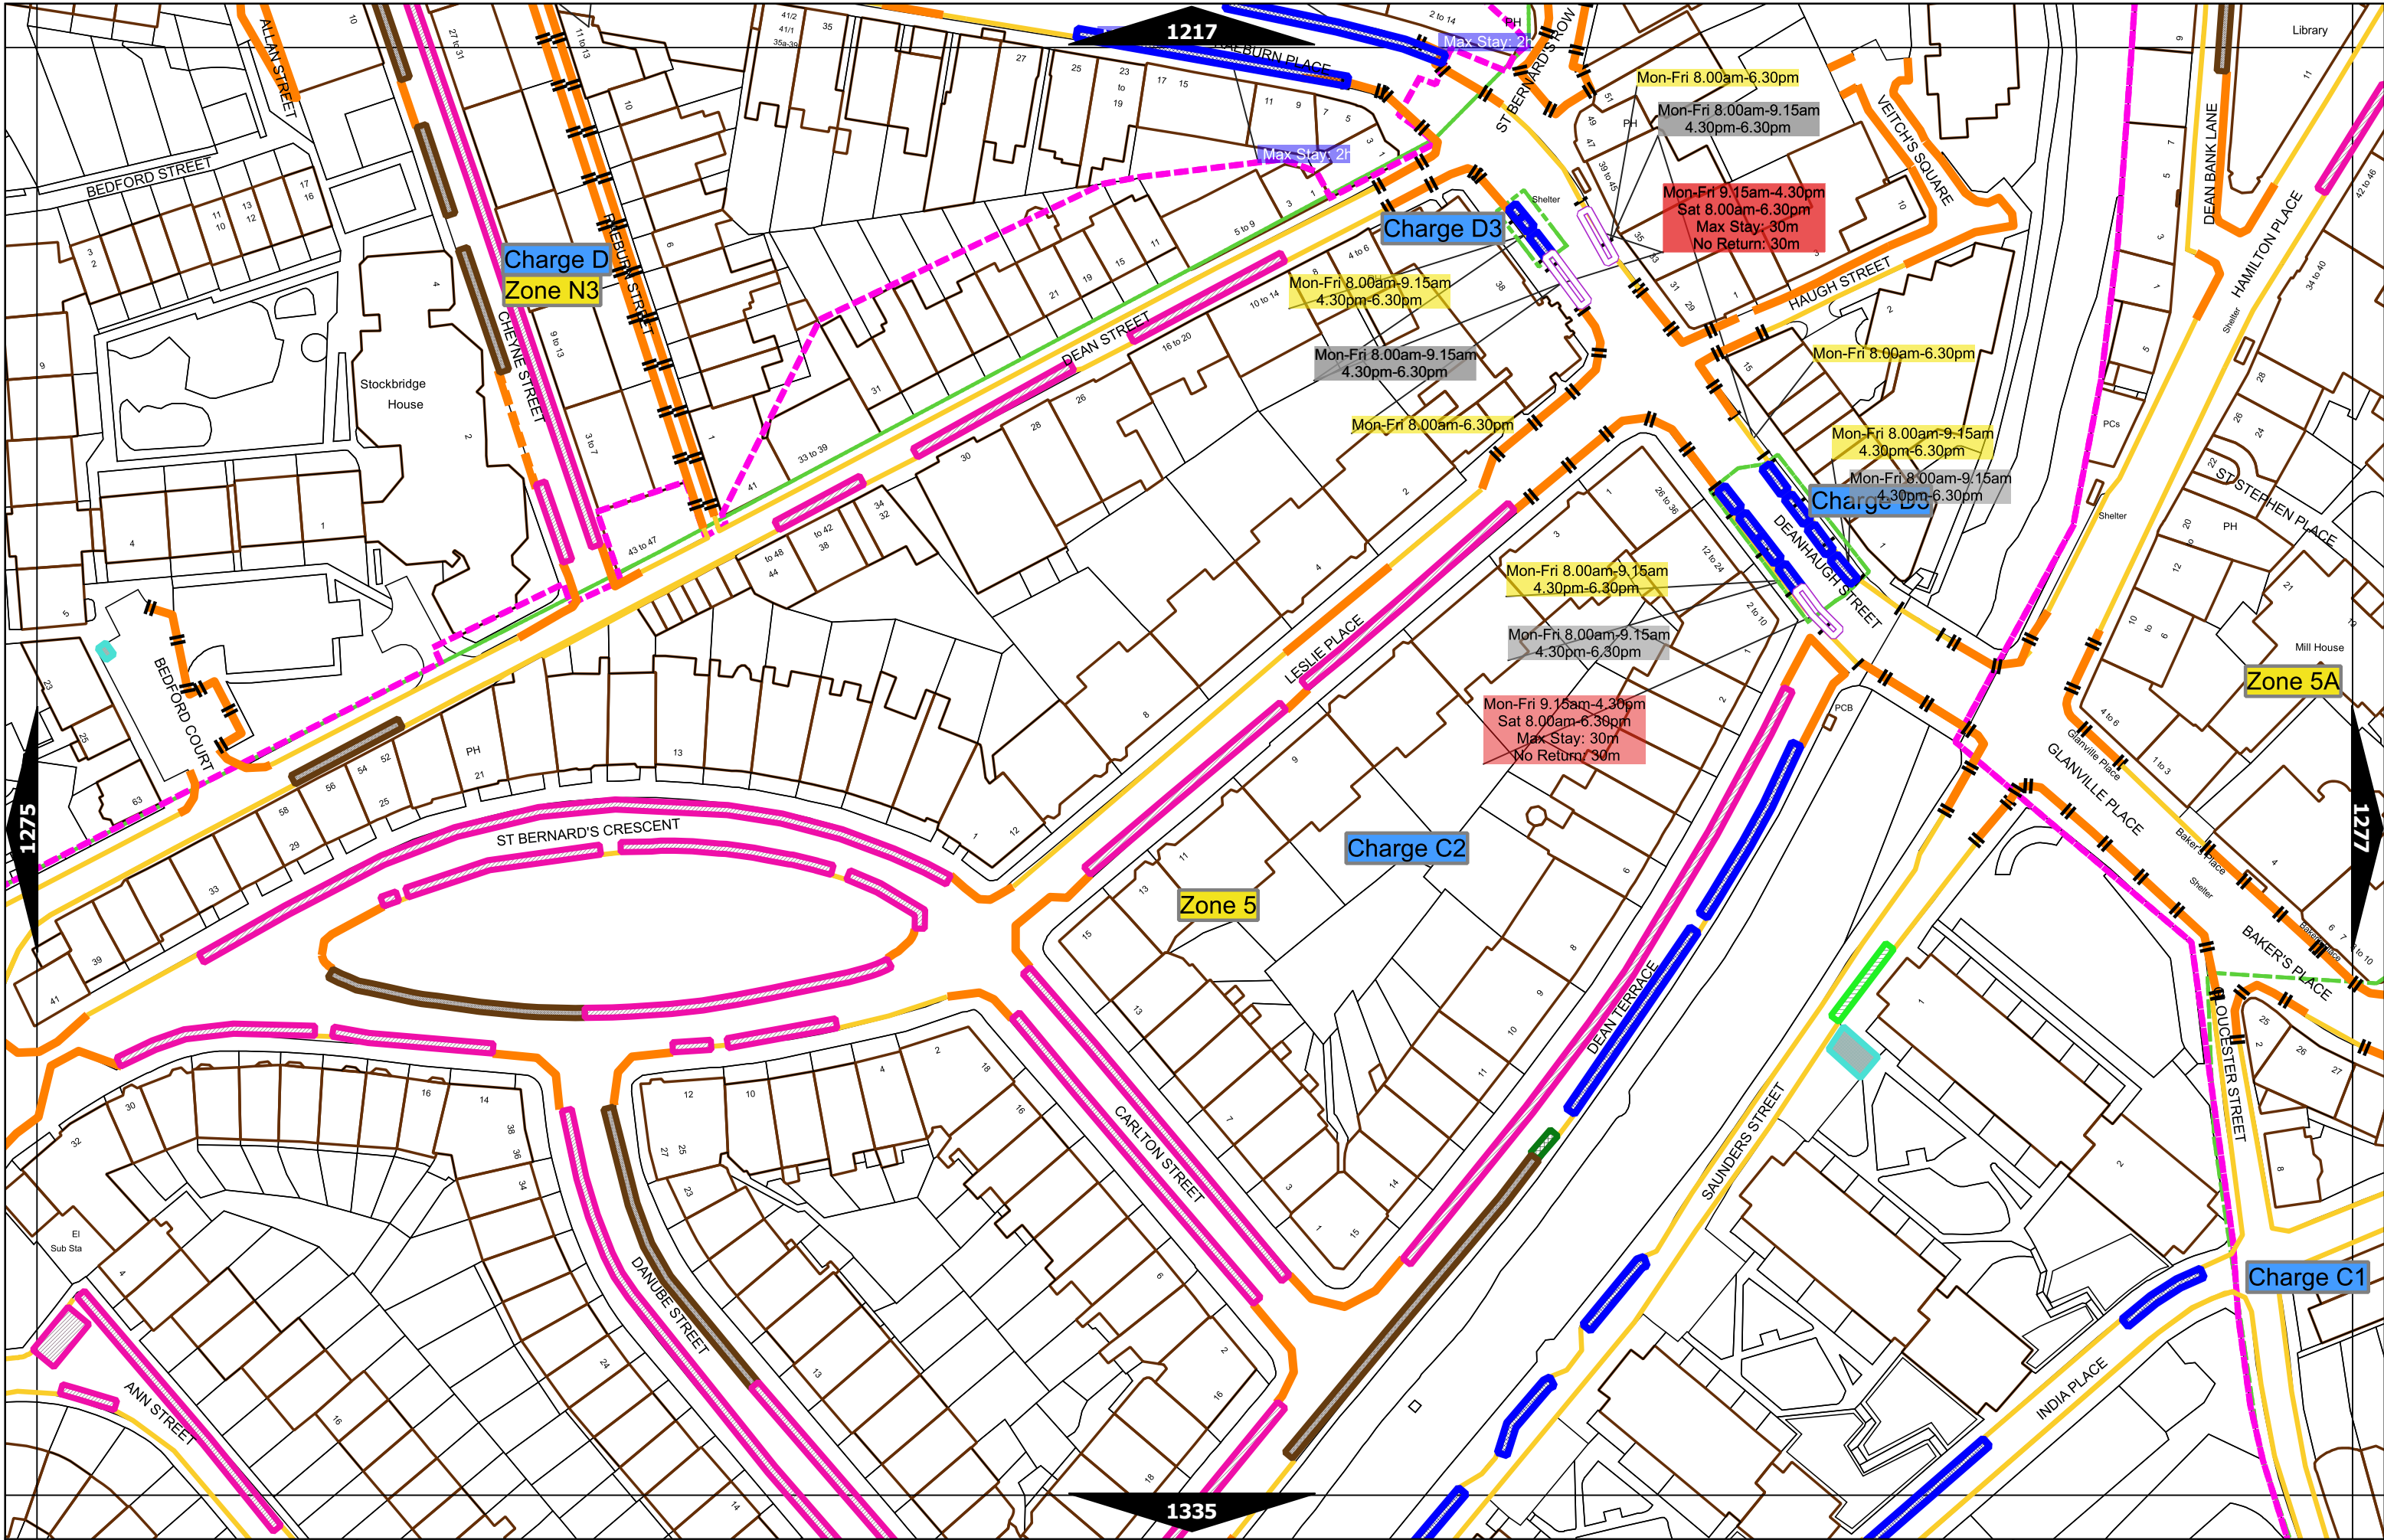

Scale at A3	1:1000
Print Date	24-Dec-2021
Map Tile	1161
Revision	8
Status	PROPOSED

	Scale at A3	1:1000
	Print Date	24-Dec-2021
	Map Tile	1276
	Revision	7
	Status	PROPOSED

Scale at A3	1:1000
Print Date	24-Dec-2021
Map Tile	1277
Revision	4
Status	PROPOSED

Scale at A3	1:1000
Print Date	24-Dec-2021
Map Tile	1278
Revision	3
Status	PROPOSED

Scale at A3	1:1000
Print Date	24-Dec-2021
Map Tile	1279
Revision	6
Status	PROPOSED