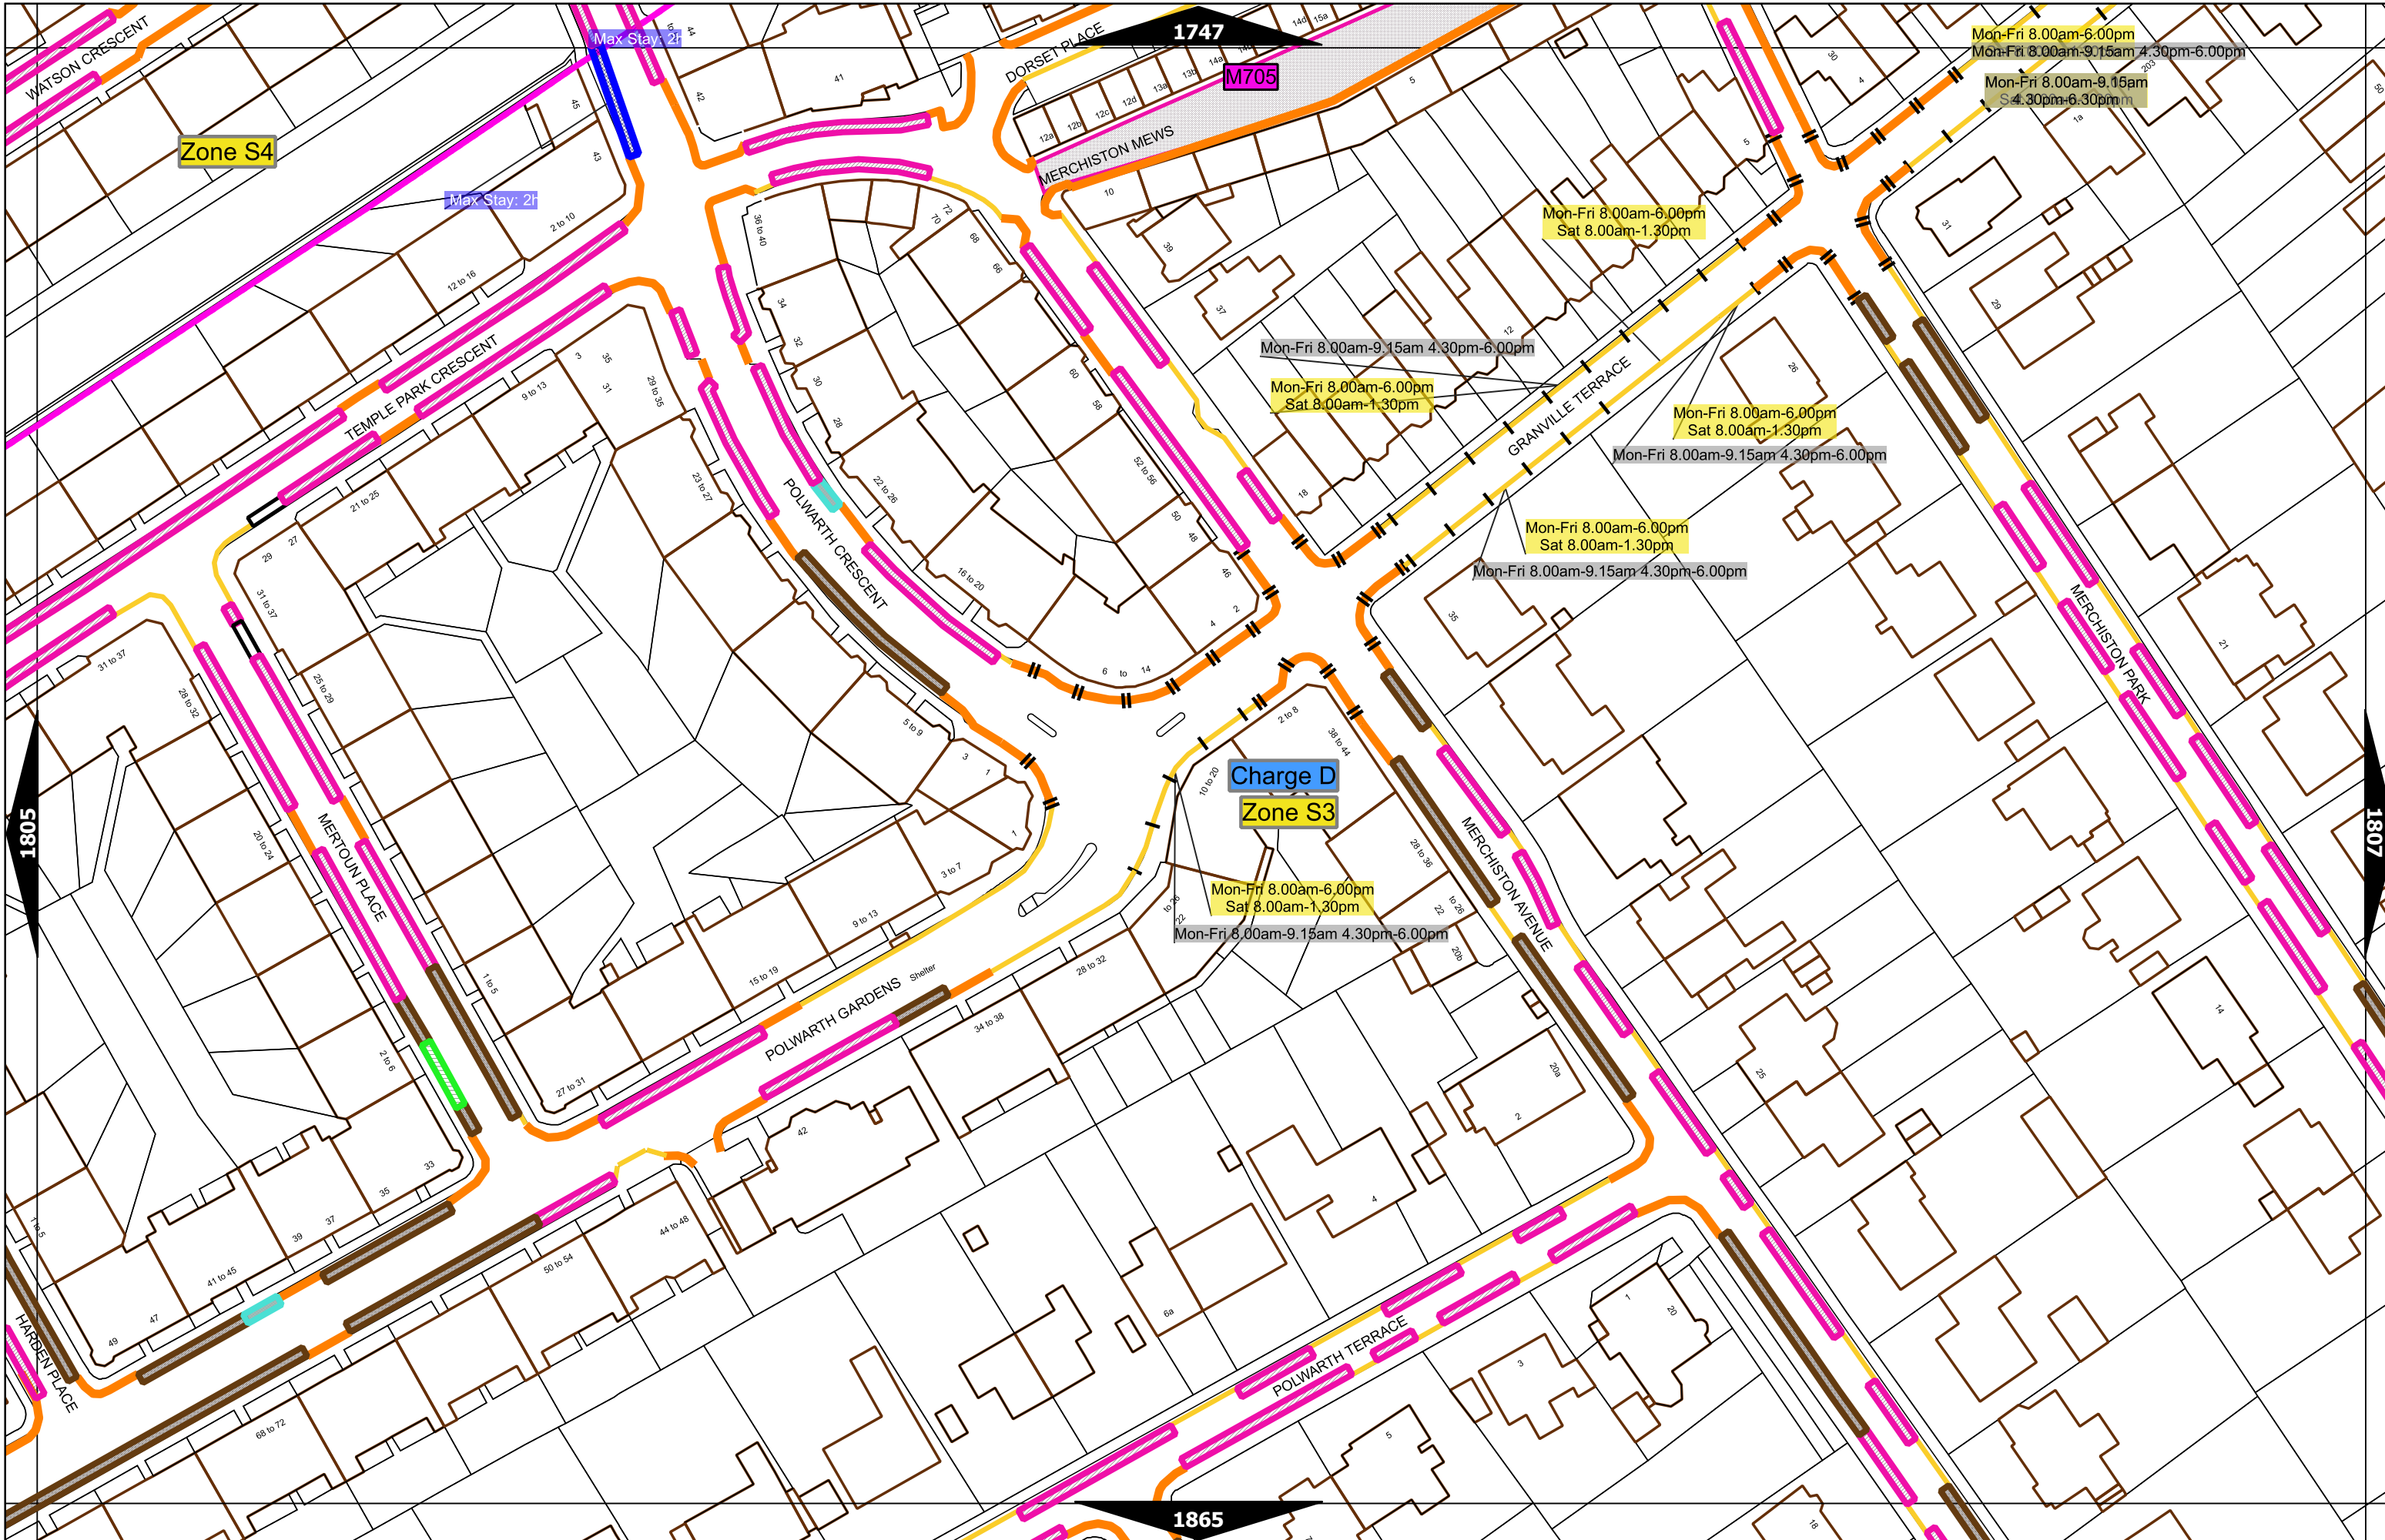

Zone N8

930

886

990

1048

Scale at A3	1:1000
Effective Date	06-Nov-2023
Map Tile	989
Revision	3
Status	CONFIRMED

Scale at A3	1:1000
Effective Date	06-Nov-2023
Map Tile	1806
Revision	7
Status	CONFIRMED

Scale at A3	1:1000
Effective Date	06-Nov-2023
Map Tile	2044
Revision	5
Status	CONFIRMED