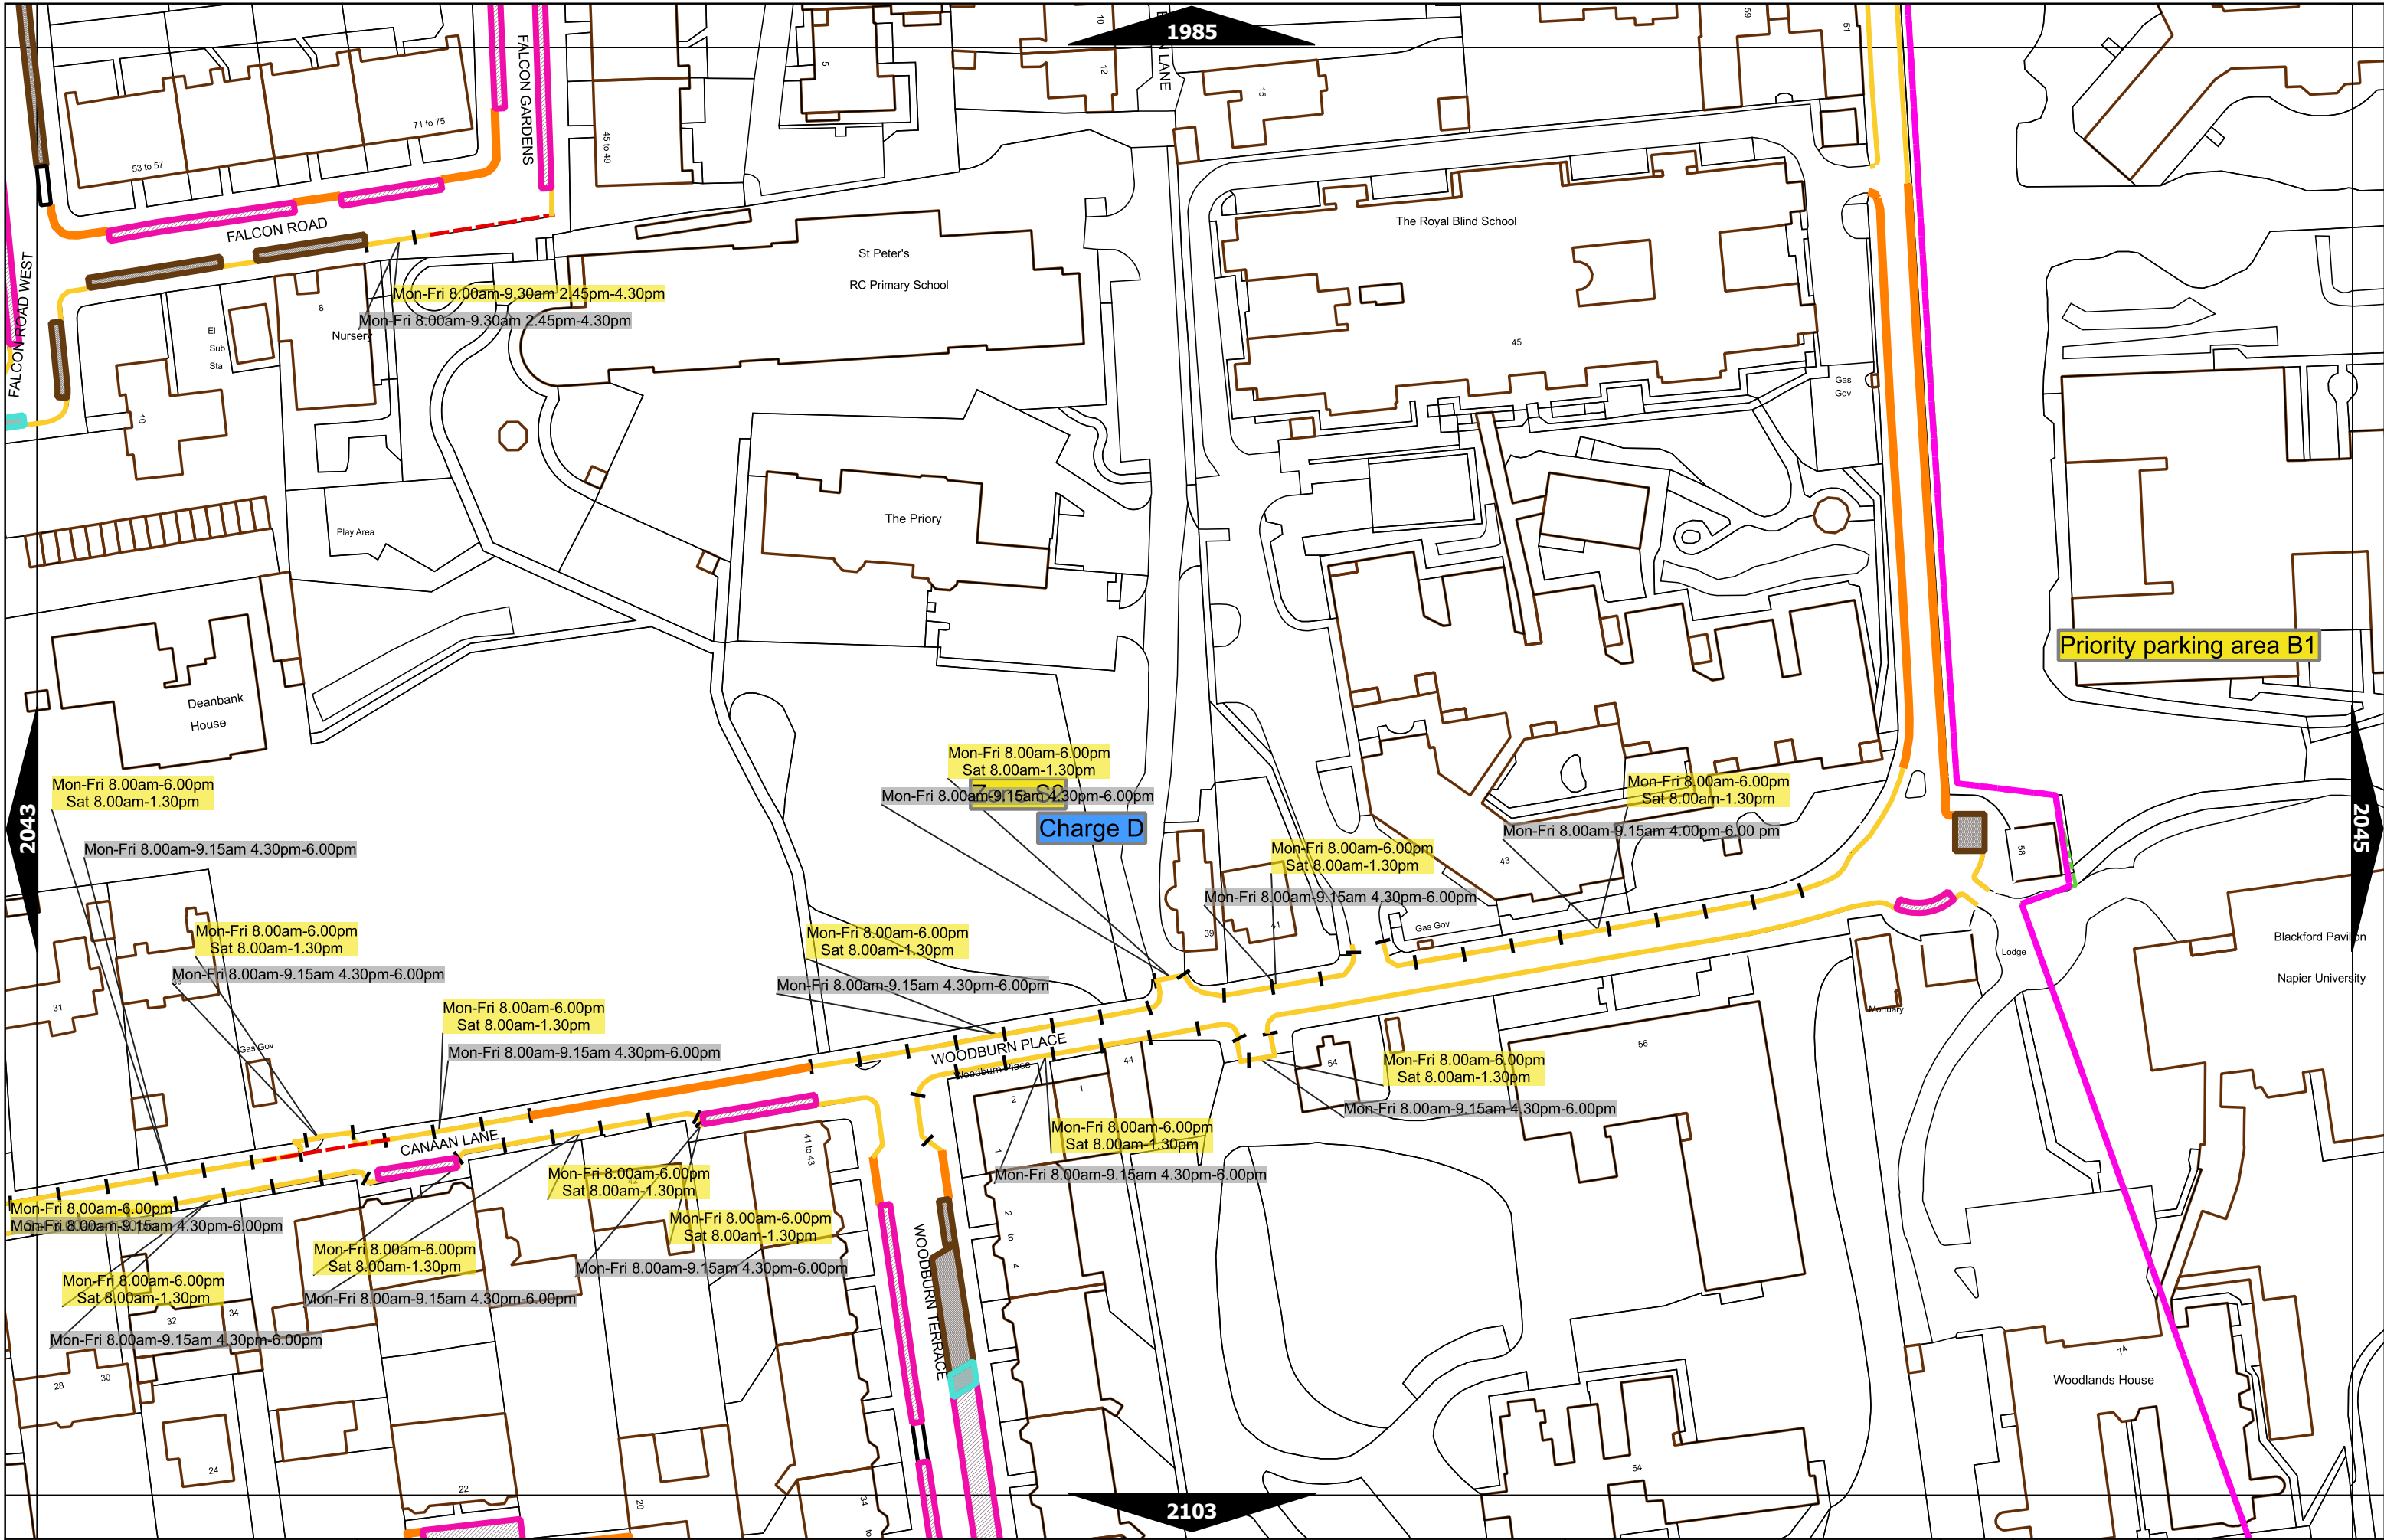

Zone N8

930

886

990

1048

Scale at A3	1:1000
Effective Date	06-Nov-2023
Map Tile	989
Revision	3
Status	CONFIRMED

Scale at A3	1:1000
Effective Date	06-Nov-2023
Map Tile	1806
Revision	7
Status	CONFIRMED

Scale at A3	1:1000
Effective Date	06-Nov-2023
Map Tile	2044
Revision	5
Status	CONFIRMED