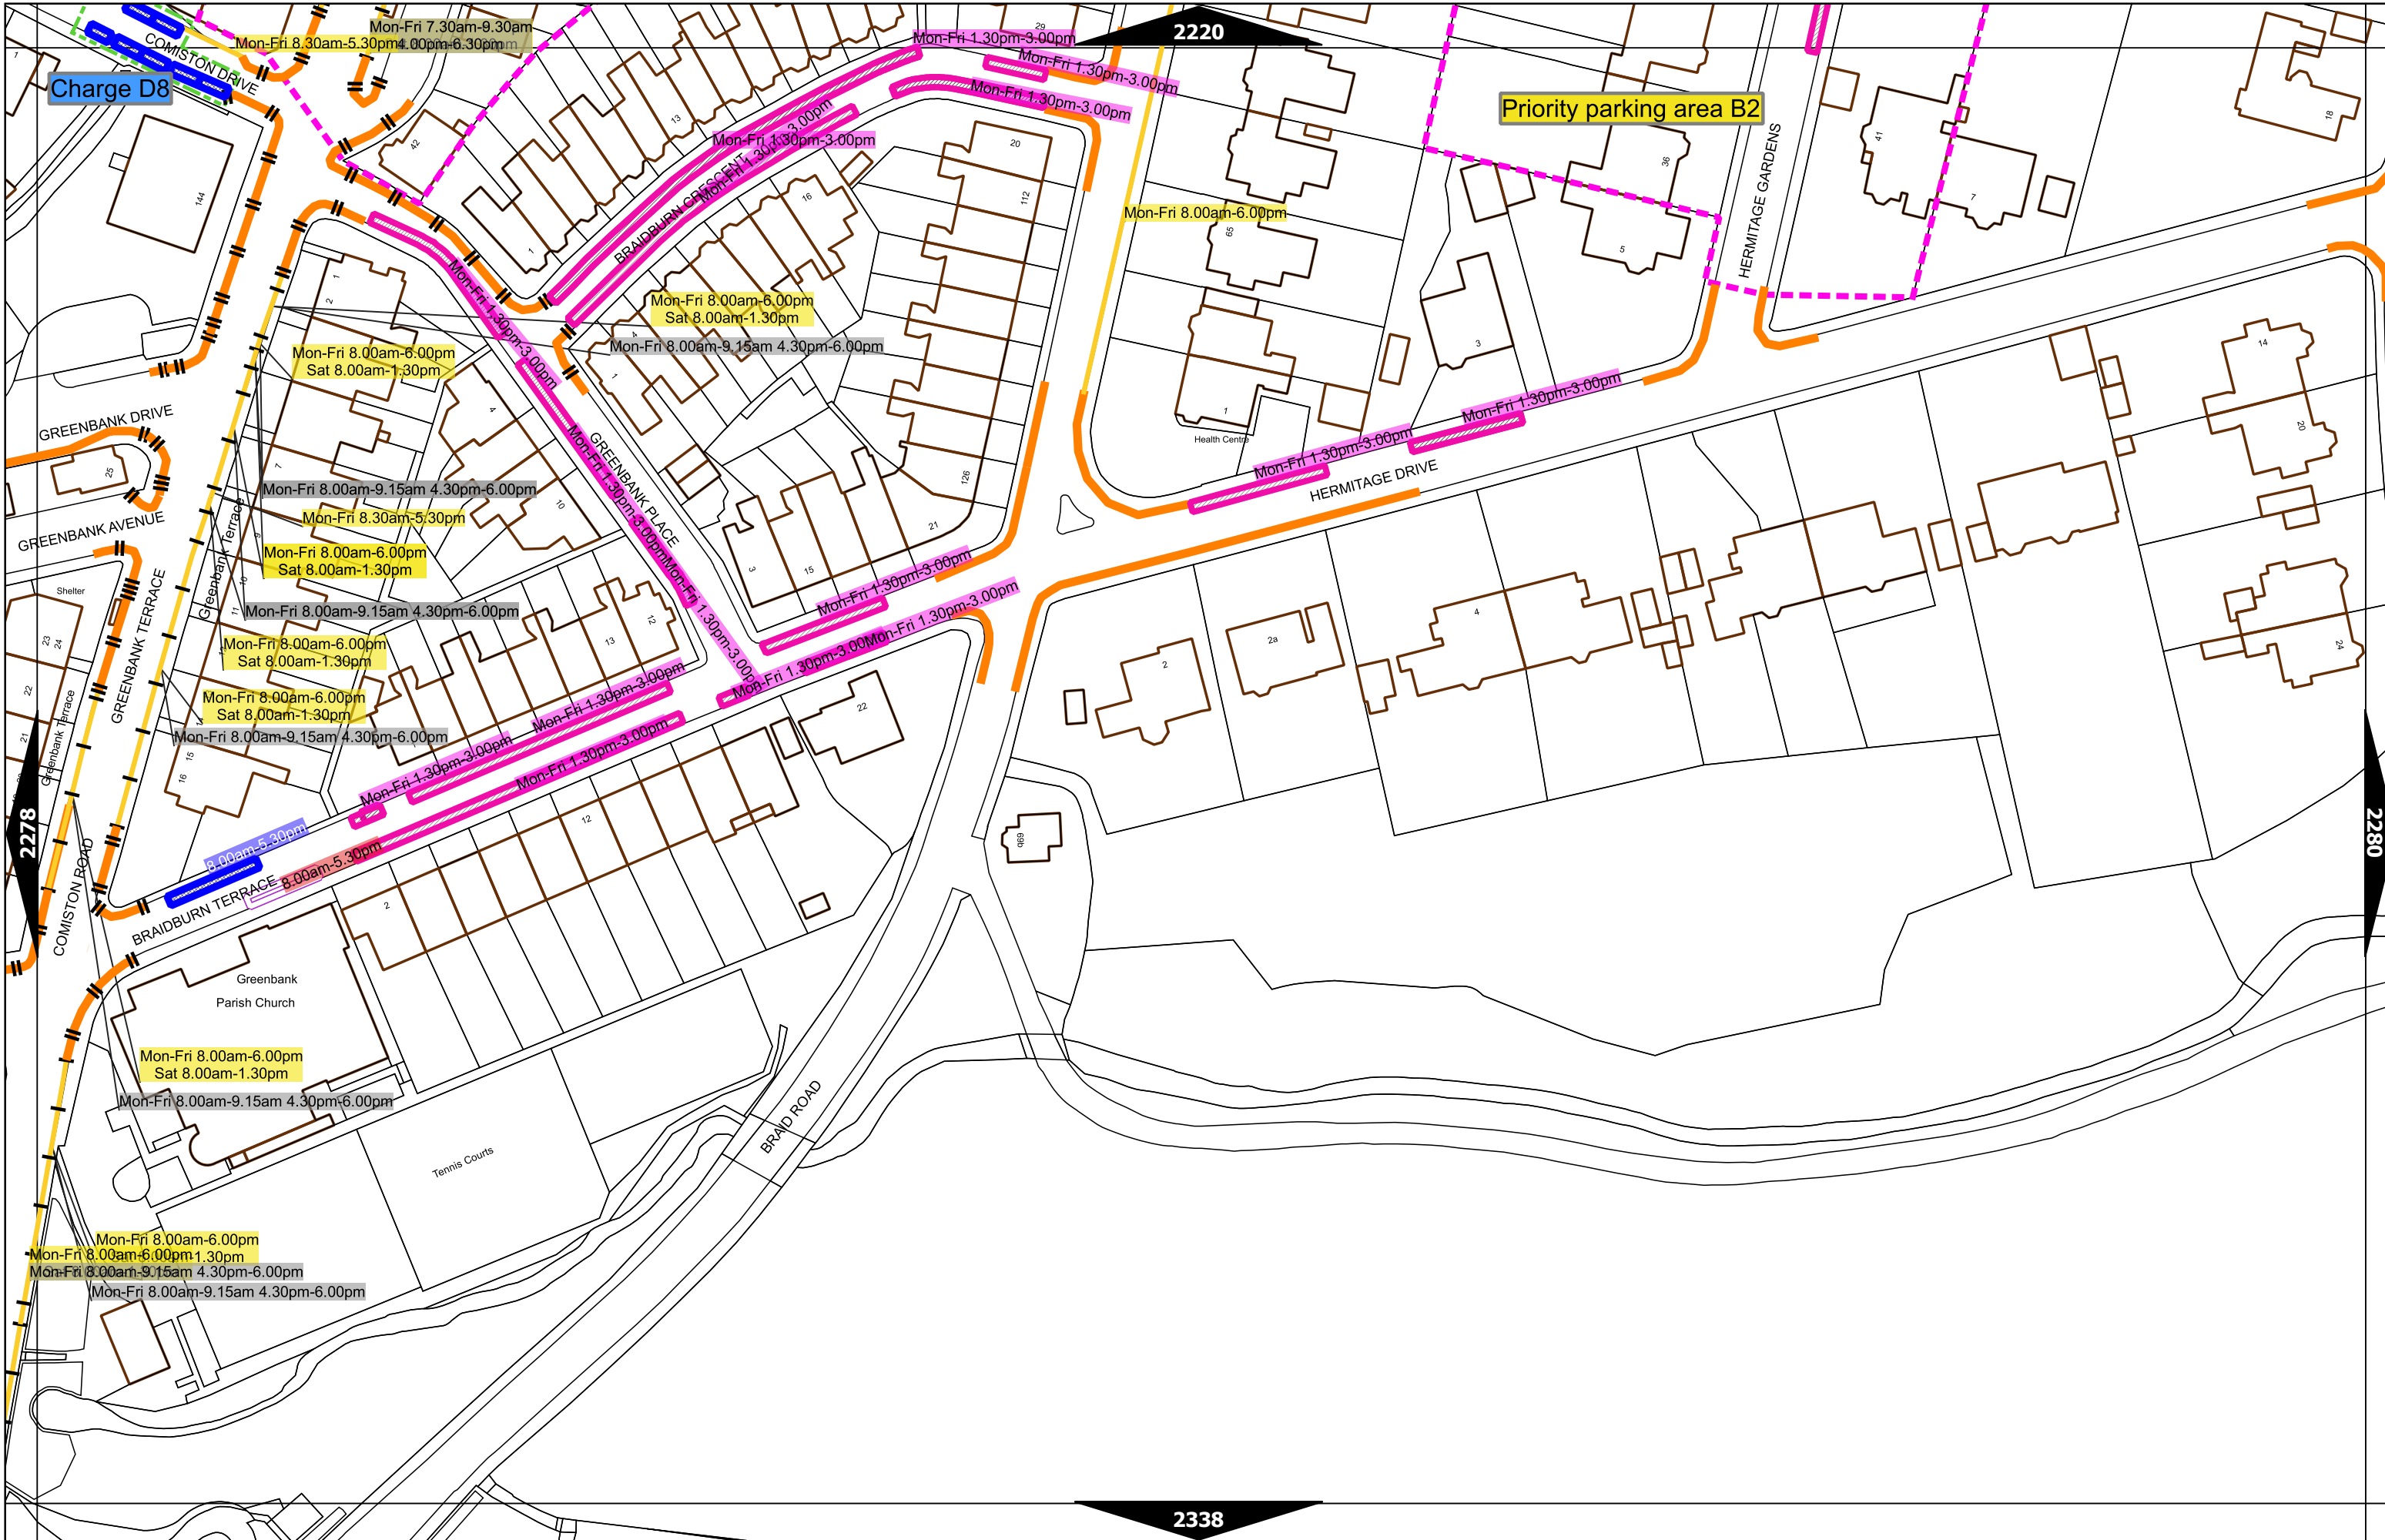

Scale at A3	1:1000
Effective Date	28-Feb-2022
Map Tile	2279
Revision	3
Status	CONFIRMED