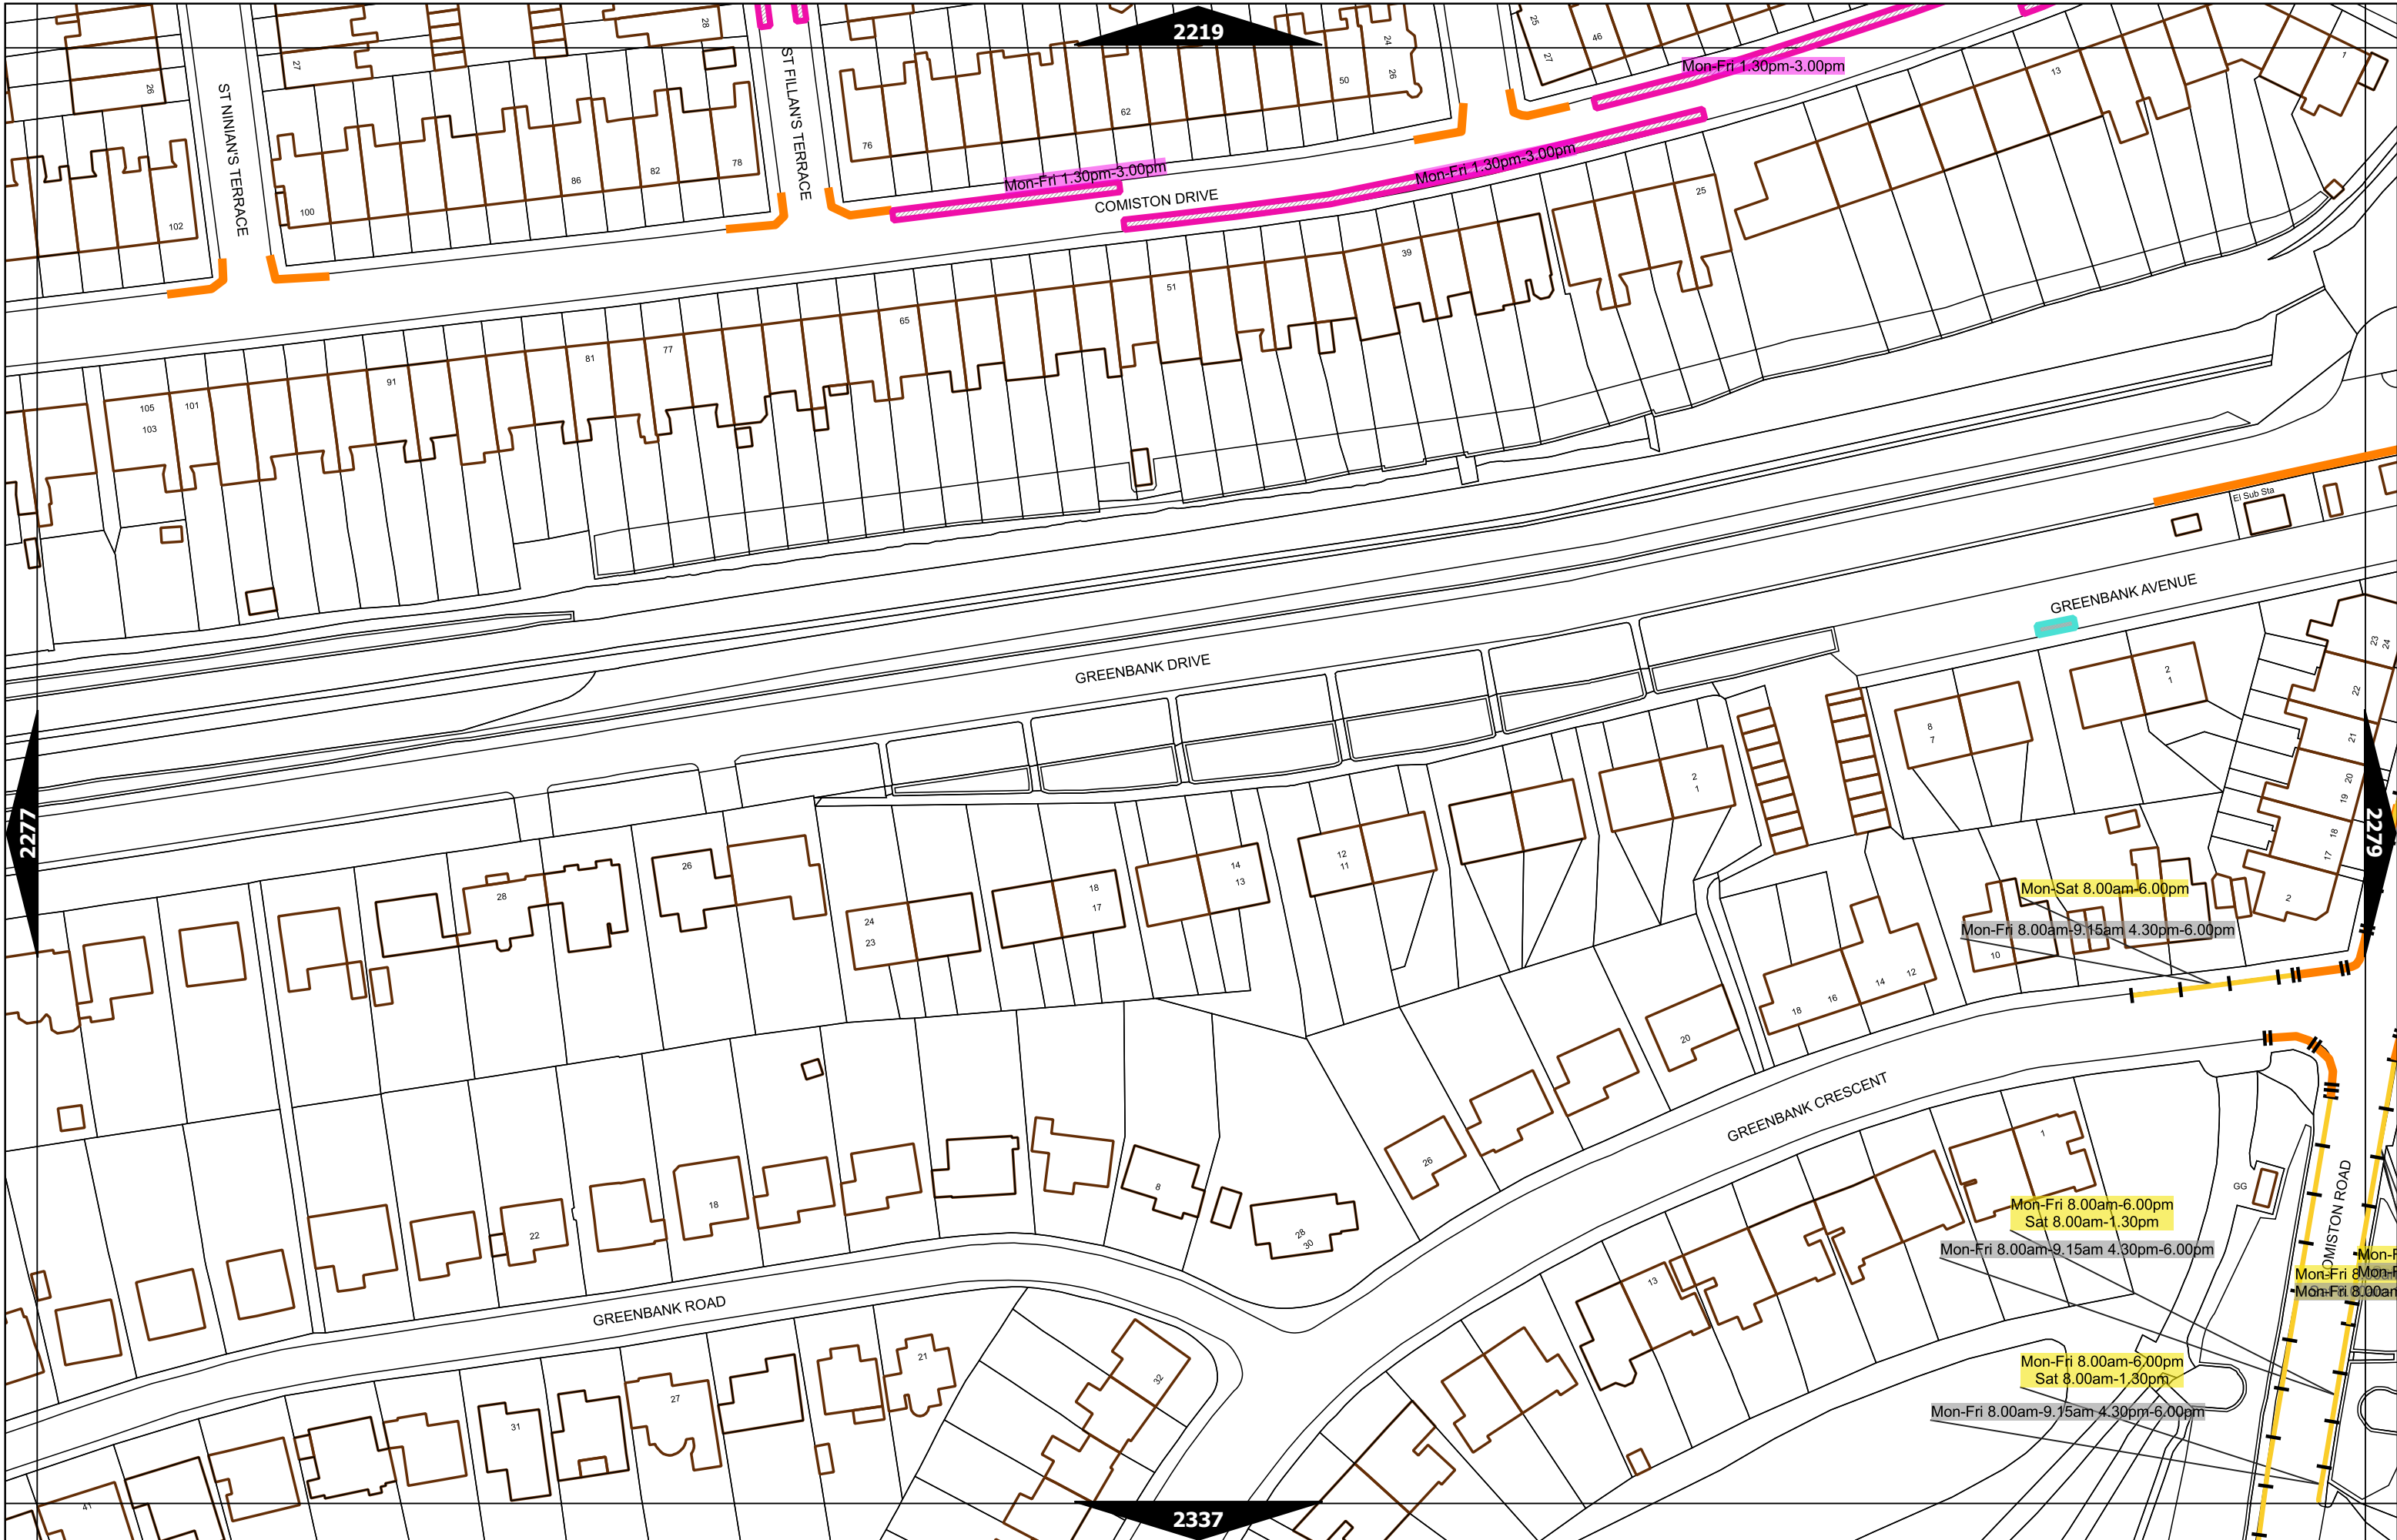

Scale at A3	1:1000
Effective Date	28-Feb-2022
Map Tile	2278
Revision	2
Status	CONFIRMED