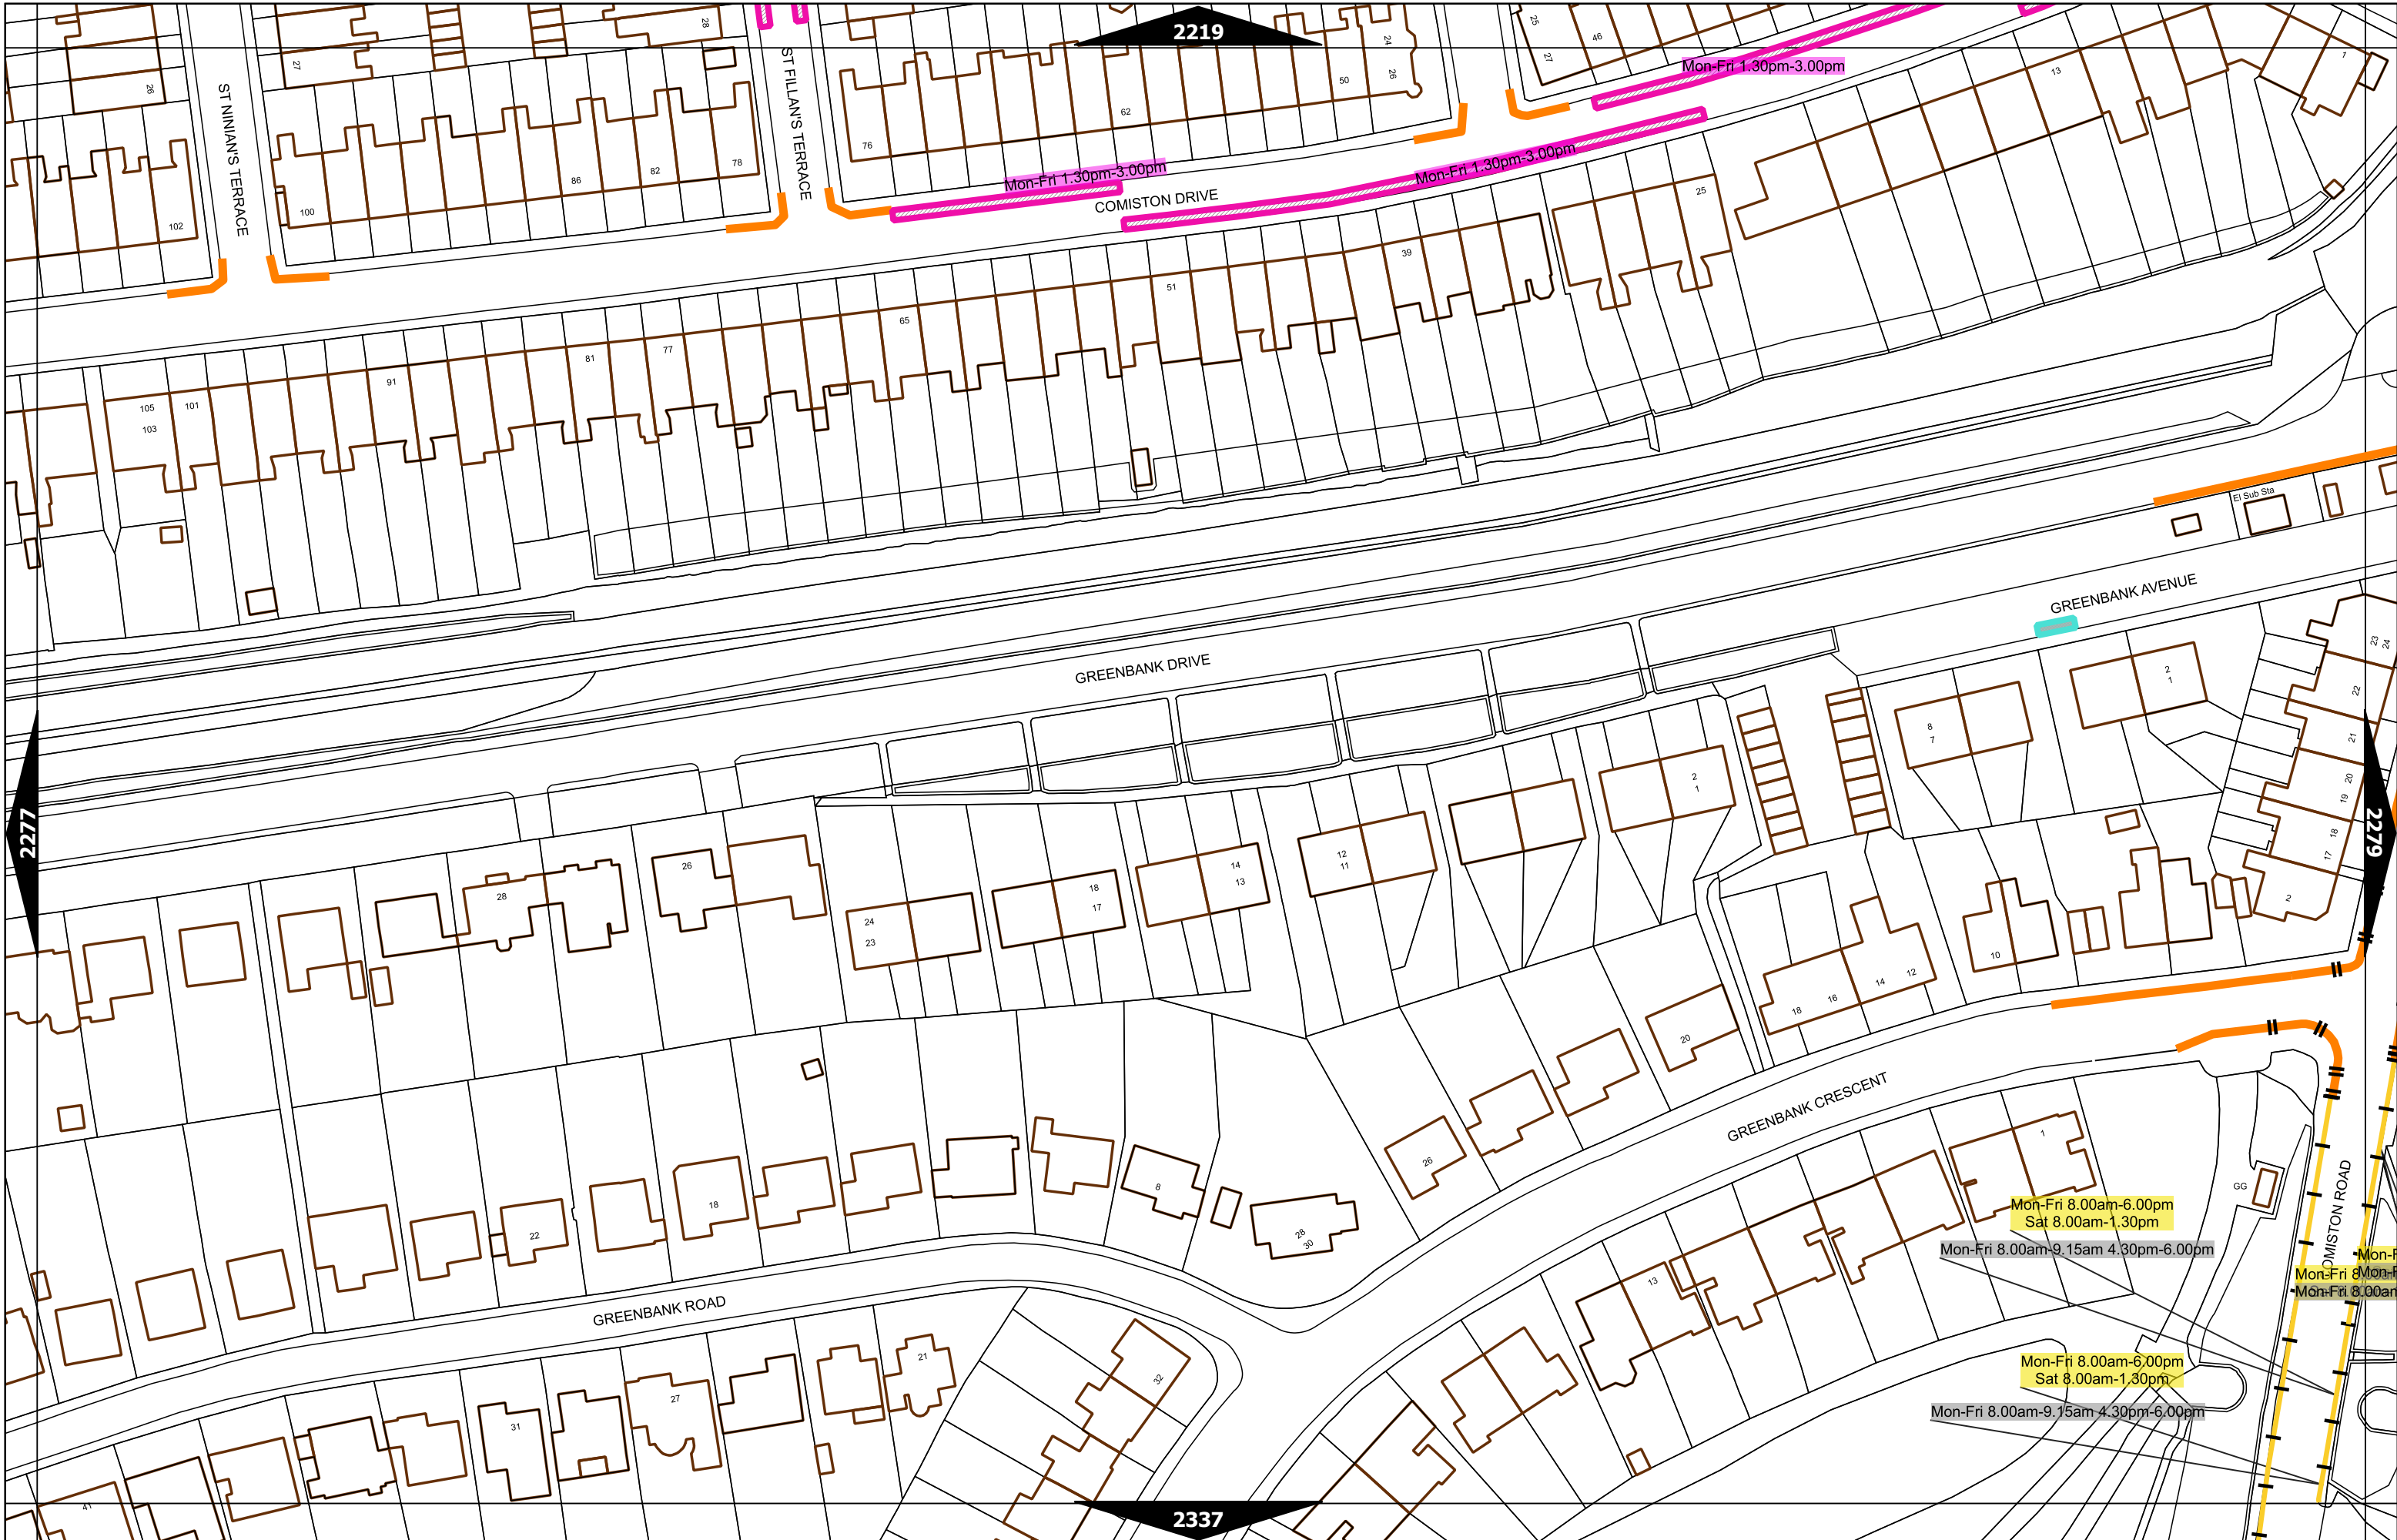

Scale at A3	1:1000
Effective Date	13-Nov-2023
Map Tile	2220
Revision	5
Status	CONFIRMED

Scale at A3	1:1000
Effective Date	13-Nov-2023
Map Tile	2278
Revision	3
Status	CONFIRMED

Scale at A3	1:1000
Effective Date	13-Nov-2023
Map Tile	2279
Revision	4
Status	CONFIRMED