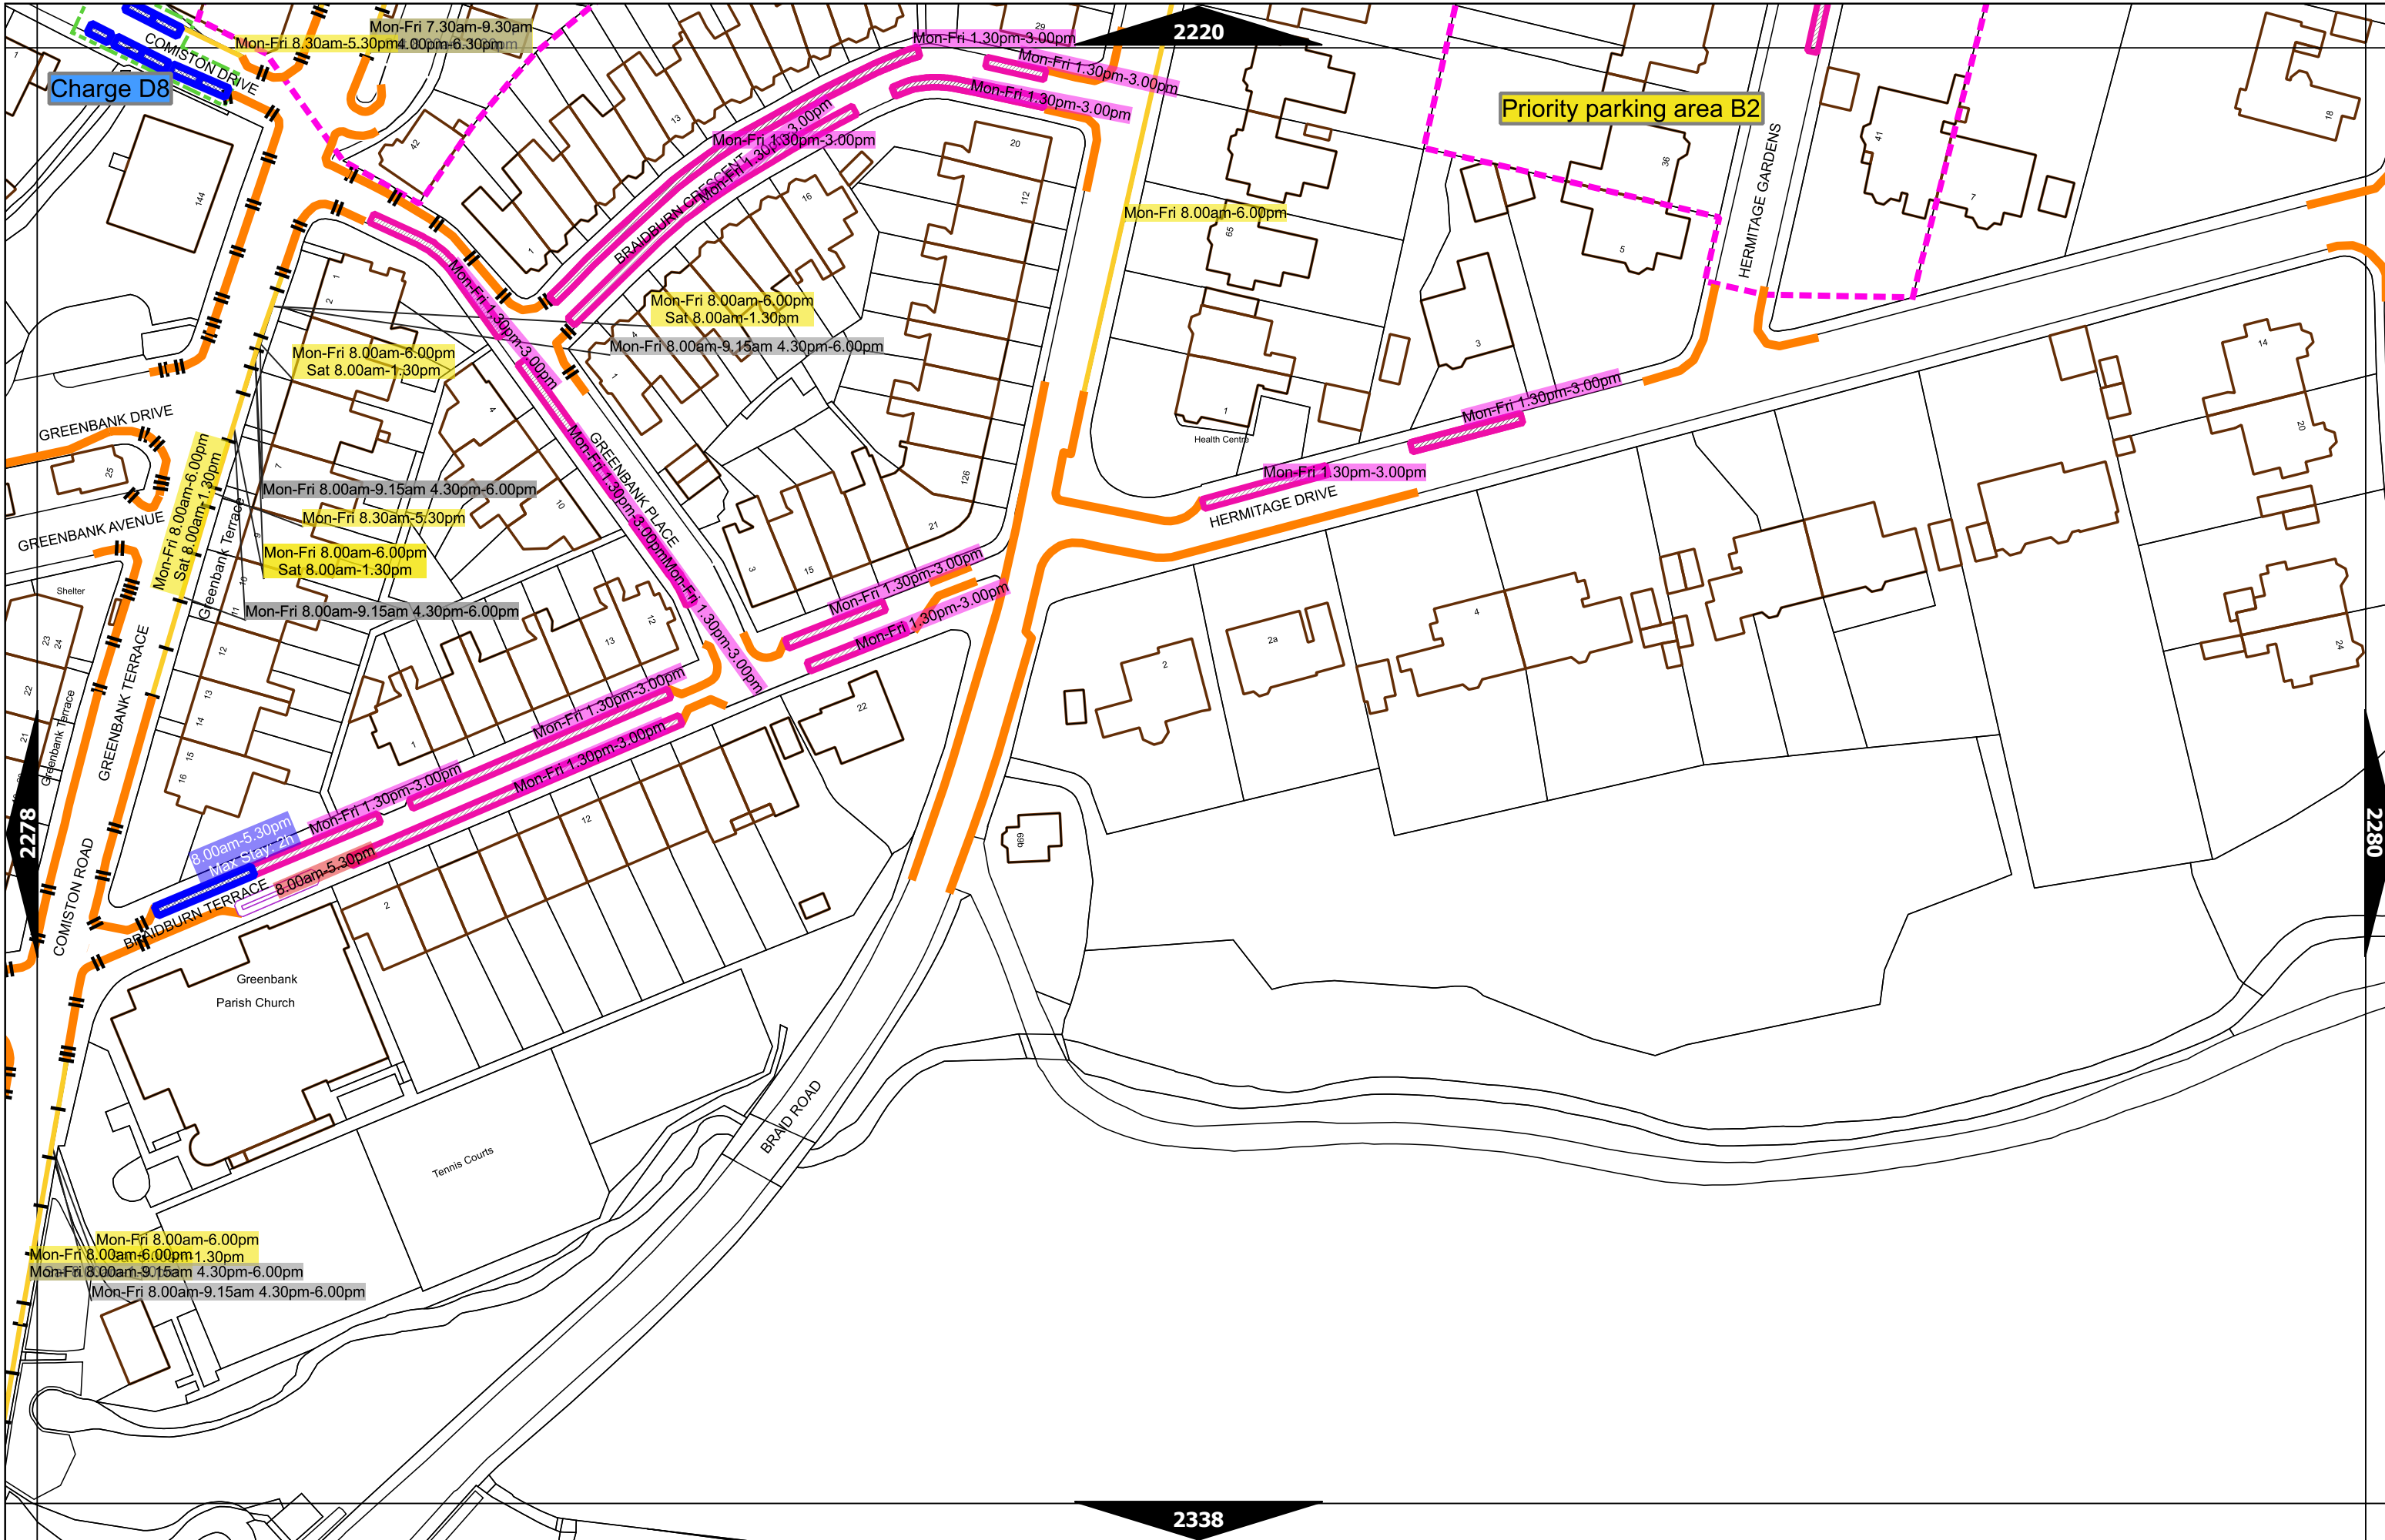

Scale at A3	1:1000
Effective Date	13-Nov-2023
Map Tile	2220
Revision	5
Status	CONFIRMED

Scale at A3	1:1000
Effective Date	13-Nov-2023
Map Tile	2278
Revision	3
Status	CONFIRMED

Scale at A3	1:1000
Effective Date	13-Nov-2023
Map Tile	2279
Revision	4
Status	CONFIRMED