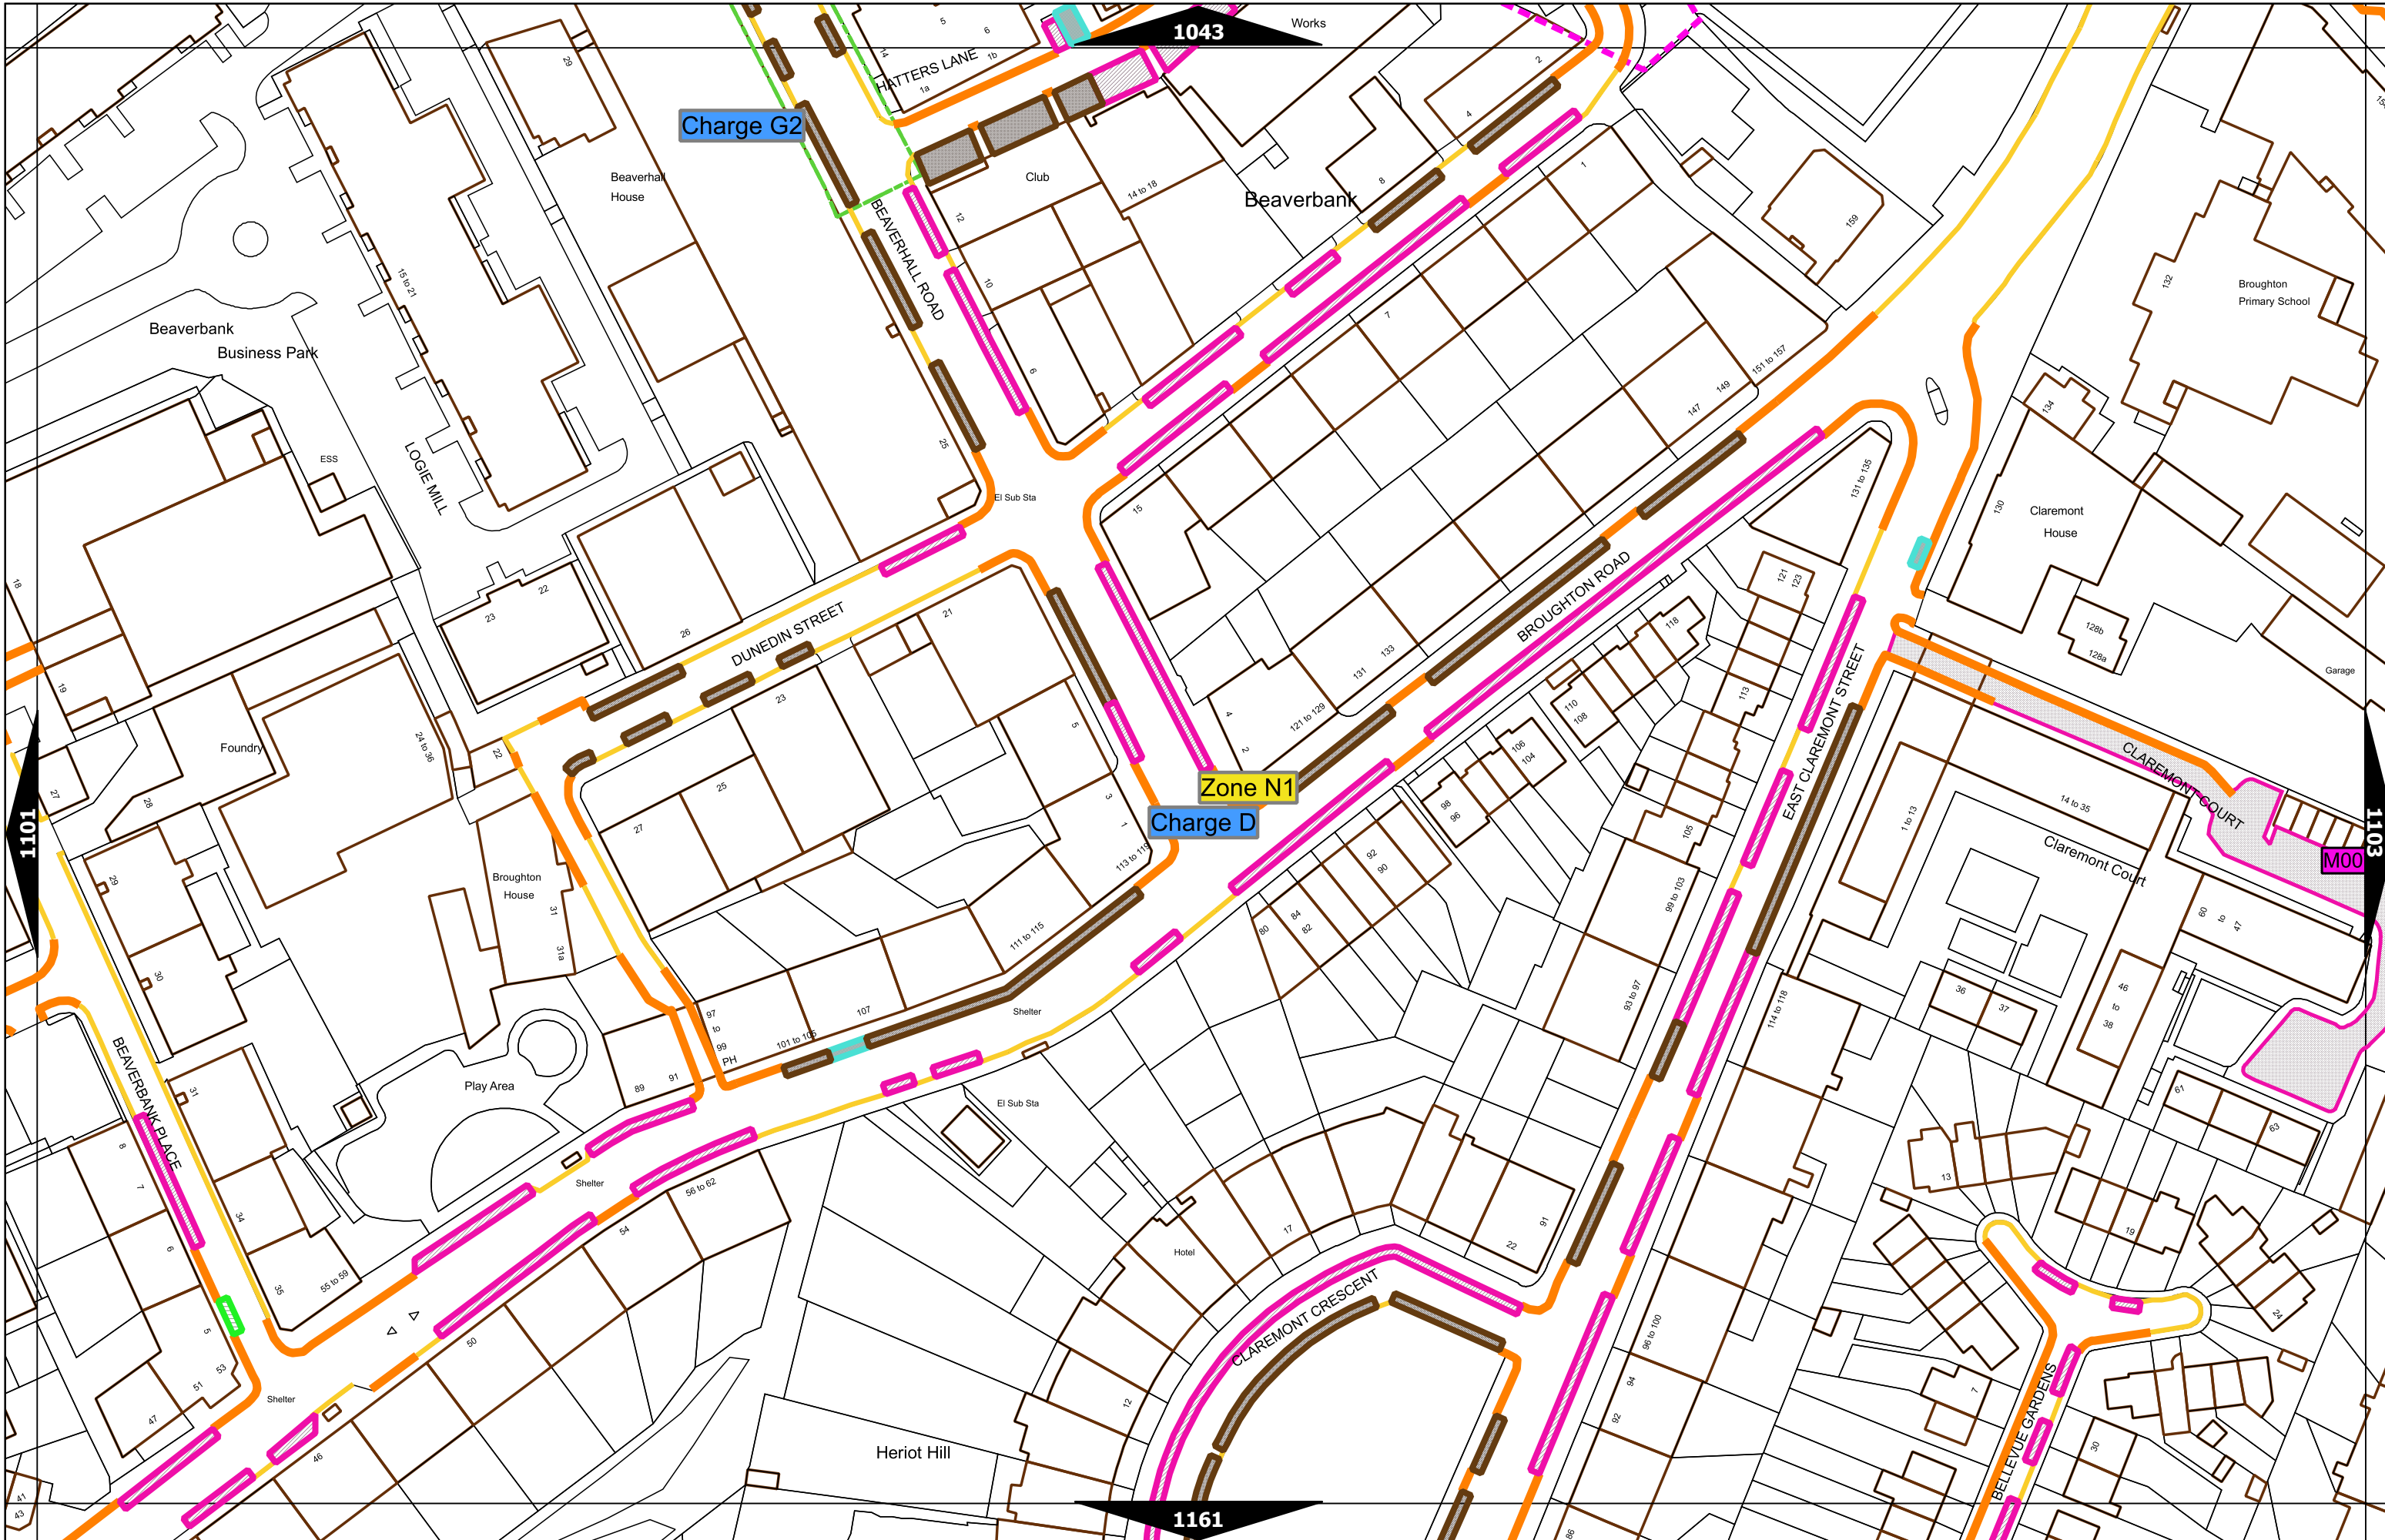

Scale at A3	1:1000
Effective Date	29-Jan-2024
Map Tile	1043
Revision	3
Status	CONFIRMED

Scale at A3	1:1000
Effective Date	29-Jan-2024
Map Tile	1102
Revision	6
Status	CONFIRMED