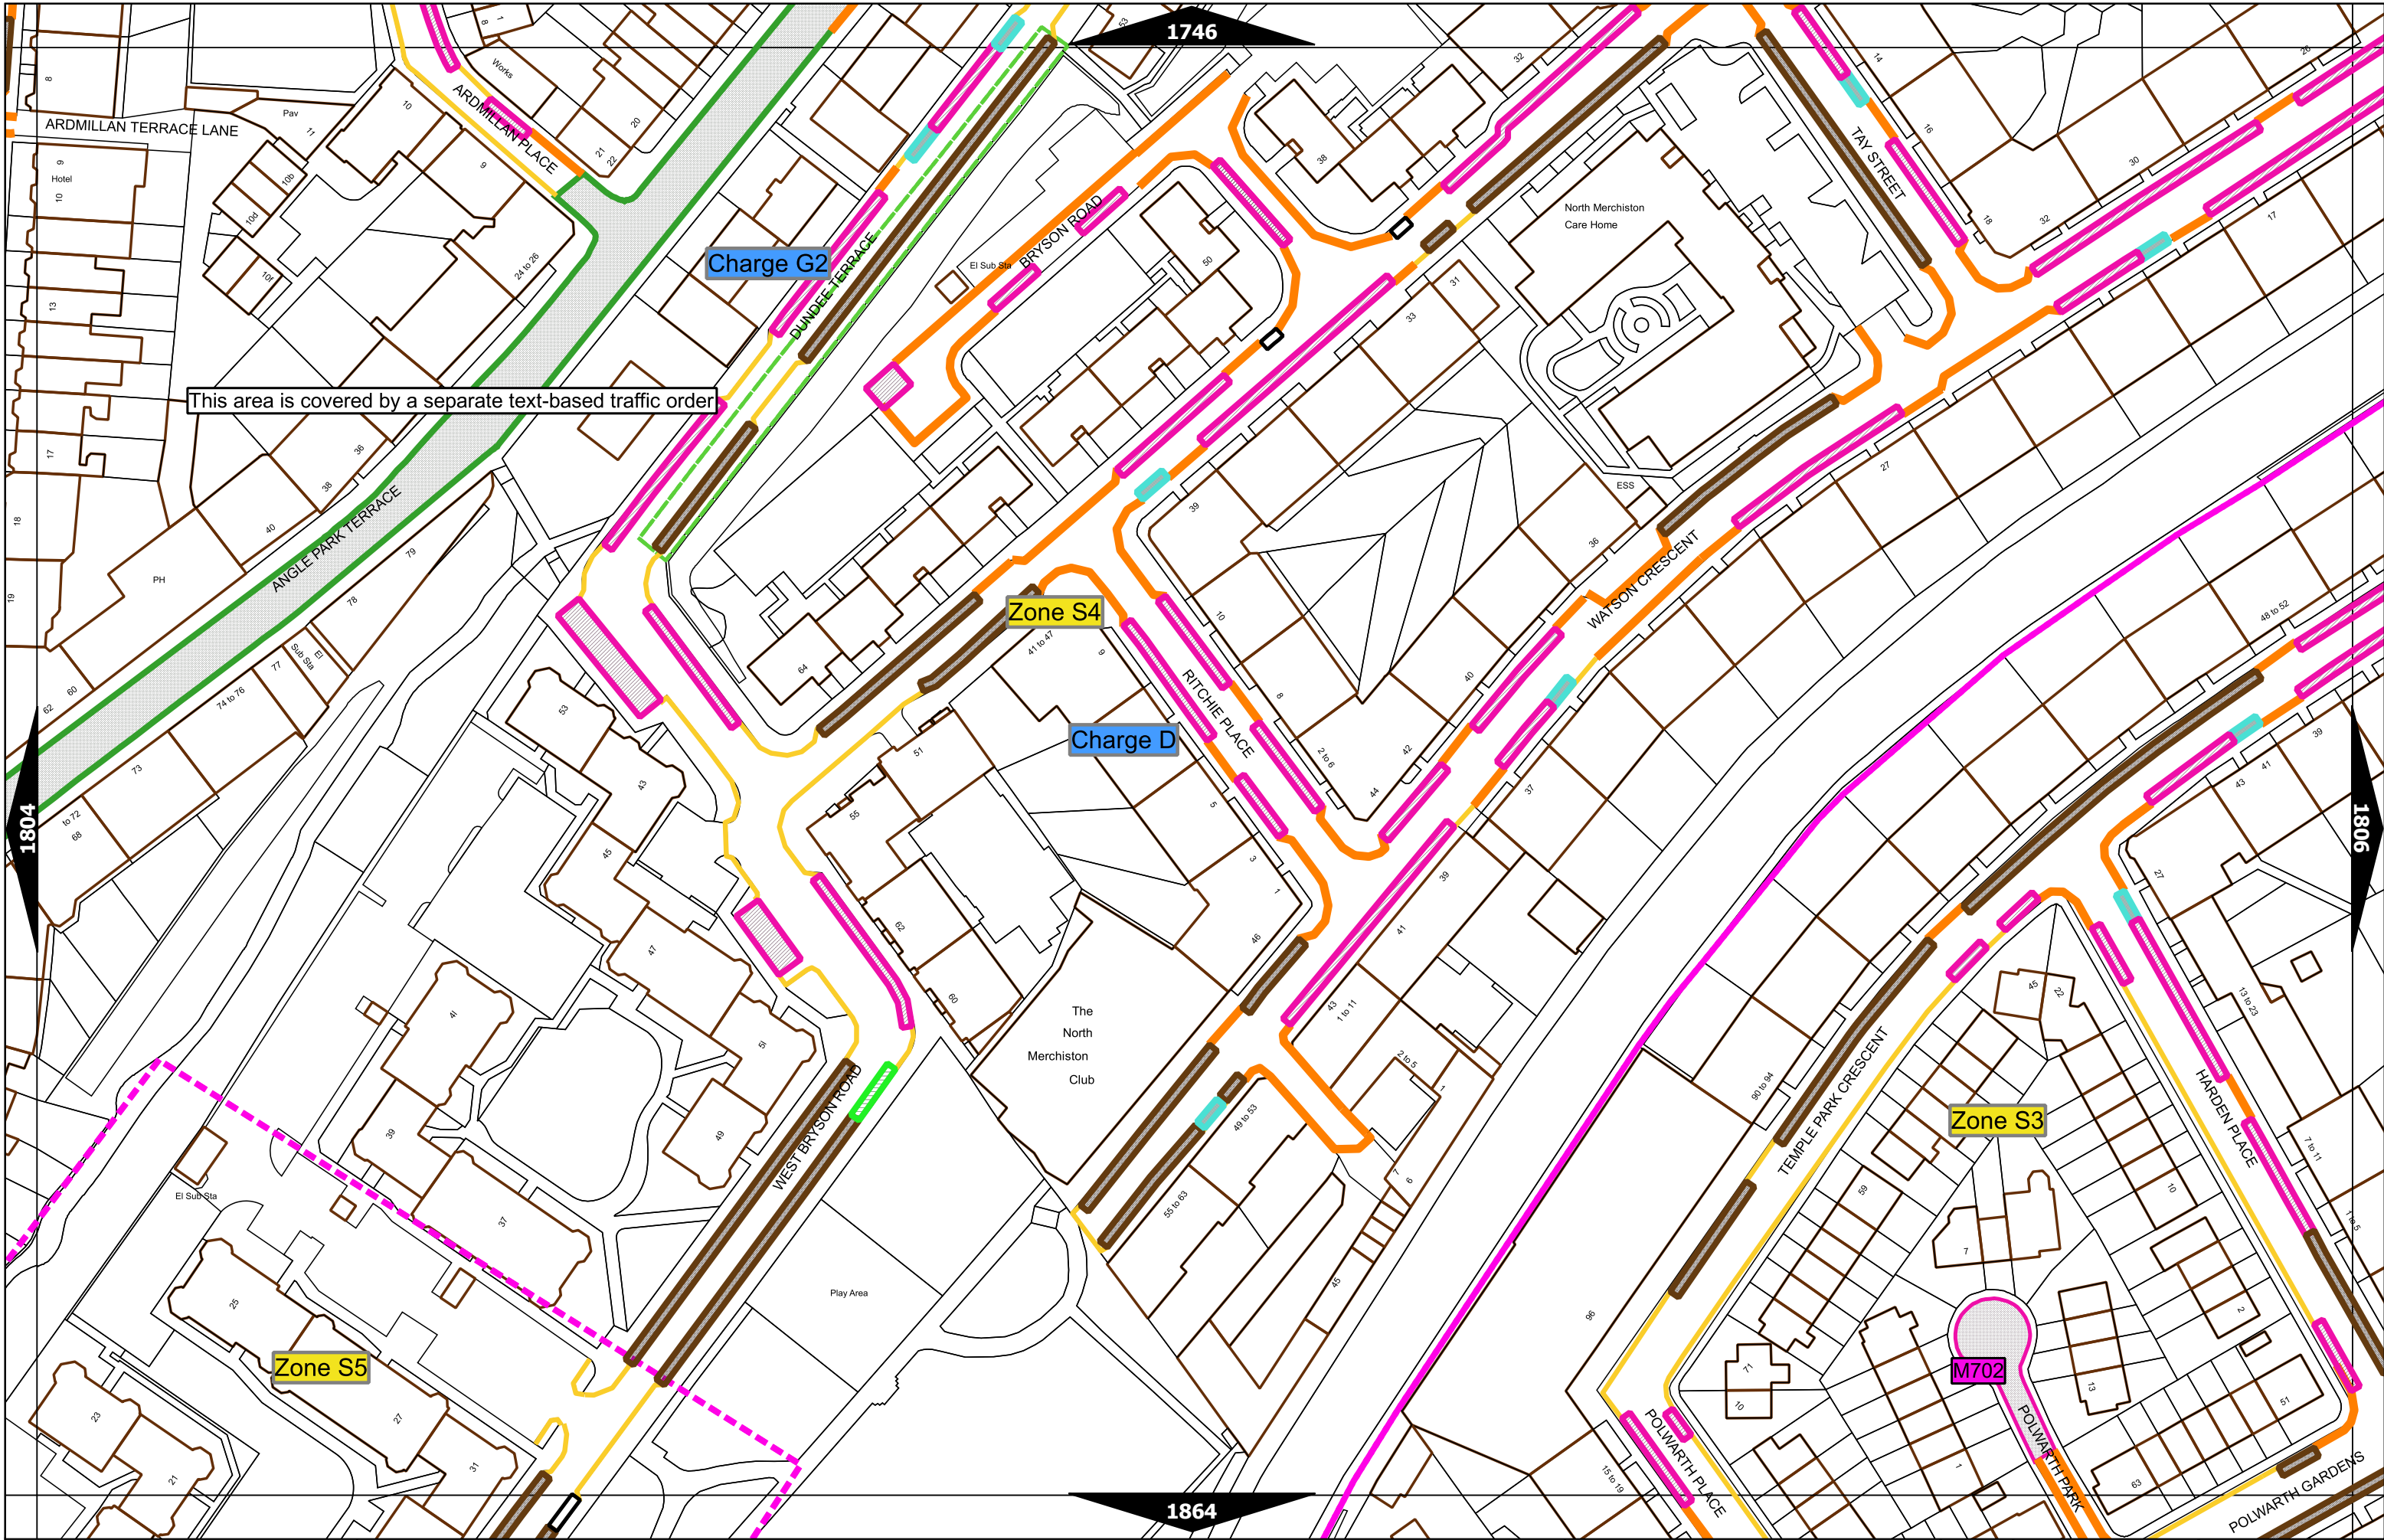

Police vehicle parking place***

No waiting, with restricted hours* (single yellow line)

* These restrictions apply the permitted hours of the controlled parking zone within which they are located. If the permitted hours differ then a label indicates the applicable permitted hours.
 ** These restrictions apply the pay and display/ pay by phone charge band of the pay and display/ pay by phone charge band area in which they are located. If the charge band differs then a label indicates the applicable charge band.
 *** These restrictions apply at any time.
 † These restrictions apply the permitted hours, max stay and no return times of the charge band area in which they are located. If the details differ then a label indicates the applicable details.
 †† Labels will differ dependent upon the area in which the restriction is located.

Note: This table indicated the typical maximum stay periods and any differences are labelled on the map tiles.

This area is covered by a separate text-based traffic order

Scale at A3	1:1000
Effective Date	25-Sep-2023
Map Tile	1805
Revision	8
Status	CONFIRMED