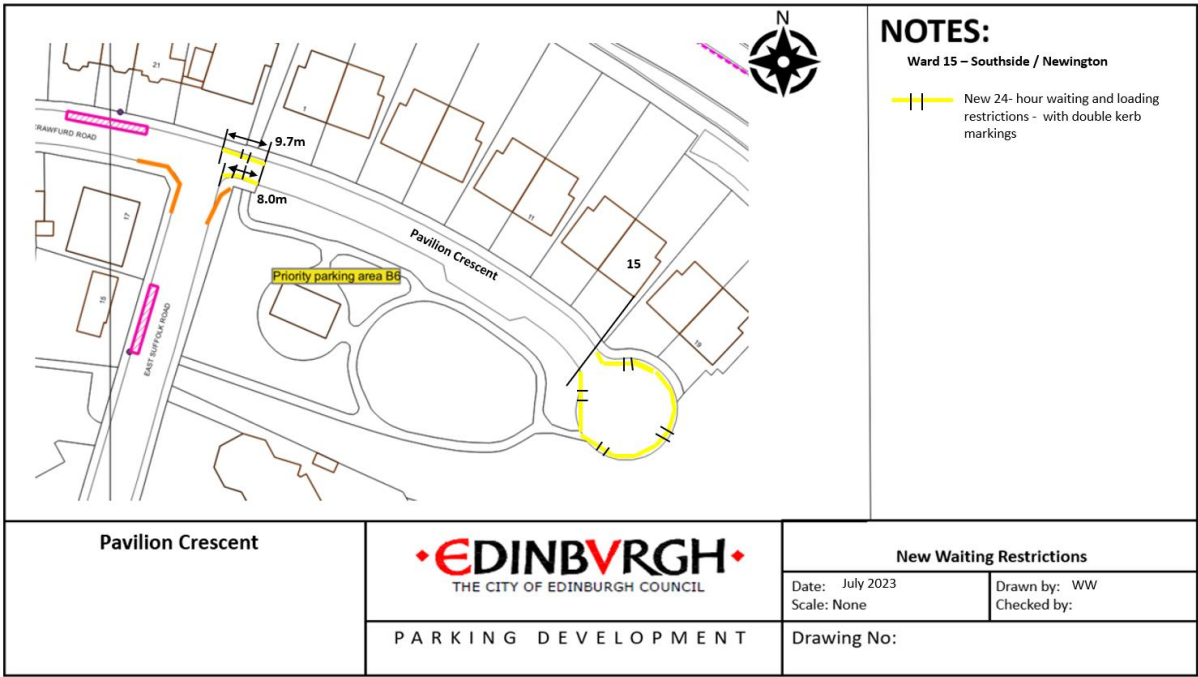

# Appendix 3 Proposed Amended Restrictions Location Plans

**NOTES:**

Ward 04-Forth

— New 24- hour waiting restrictions

Stanley Road	<p><b>EDINBURGH</b> THE CITY OF EDINBURGH COUNCIL</p>	New Waiting Restrictions	
		Date: July 2023 Scale: None	Drawn by: ww Checked by:
PARKING DEVELOPMENT		Drawing No:	

**NOTES:**

Ward 06- Corstorphine / Murrayfield

— New 24- hour Waiting Restrictions

Templeland Road	<p><b>EDINBURGH</b> THE CITY OF EDINBURGH COUNCIL</p>	New Waiting Restrictions	
		Date: July 2023 Scale: None	Drawn by: ww Checked by:
PARKING DEVELOPMENT		Drawing No:	

**NOTES:**

 New 24-hour Waiting and loading Restrictions  
 With double kerb markings

Caiystane Crescent

  
**EDINBURGH**  
 THE CITY OF EDINBURGH COUNCIL  
 PARKING DEVELOPMENT

<b>New Waiting Restrictions</b>	
Date: July 2023 Scale: None	Drawn by: WW Checked by:
Drawing No:	