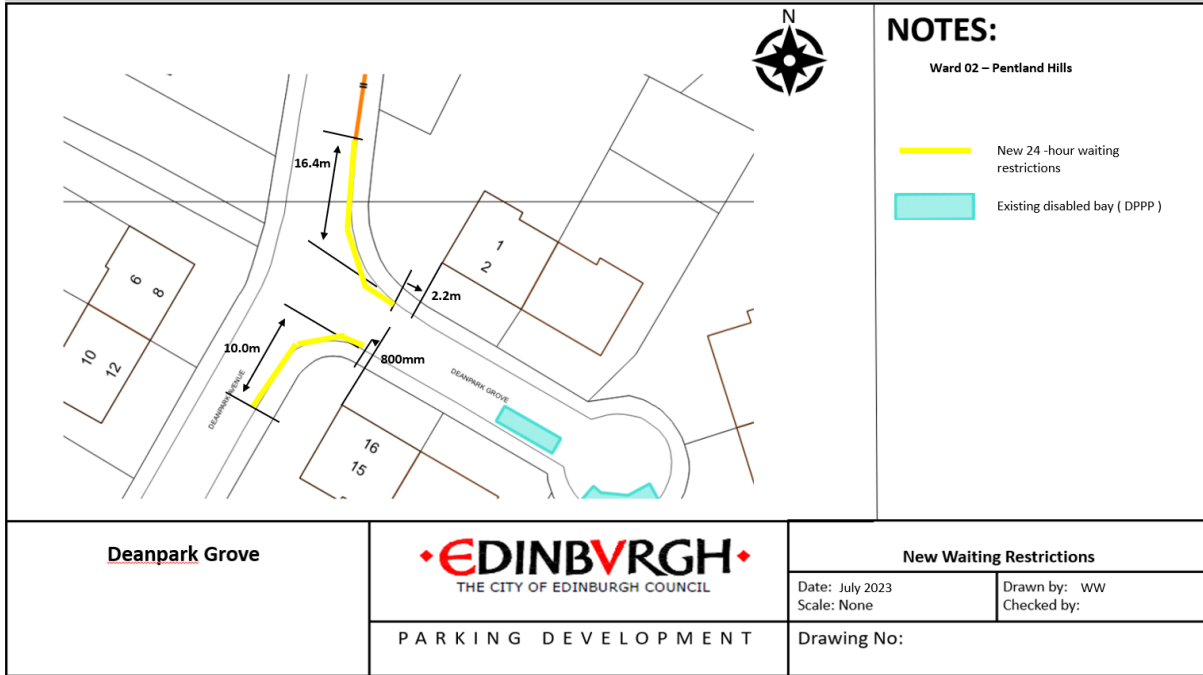

# Appendix 3 Proposed Amended Restrictions Location Plans

**NOTES:**

Ward 04-Forth

— New 24- hour waiting restrictions

Stanley Road	<p><b>EDINBURGH</b> THE CITY OF EDINBURGH COUNCIL</p>	New Waiting Restrictions	
		Date: July 2023 Scale: None	Drawn by: ww Checked by:
PARKING DEVELOPMENT		Drawing No:	

**NOTES:**

Ward 06- Corstorphine / Murrayfield

— New 24- hour Waiting Restrictions

Templeland Road	<p><b>EDINBURGH</b> THE CITY OF EDINBURGH COUNCIL</p>	New Waiting Restrictions	
		Date: July 2023 Scale: None	Drawn by: ww Checked by:
PARKING DEVELOPMENT		Drawing No:	

**NOTES:**

 New 24-hour Waiting and loading Restrictions  
 With double kerb markings

Caiystane Crescent

  
**EDINBURGH**  
 THE CITY OF EDINBURGH COUNCIL  
 PARKING DEVELOPMENT

<b>New Waiting Restrictions</b>	
Date: July 2023 Scale: None	Drawn by: WW Checked by:
Drawing No:	