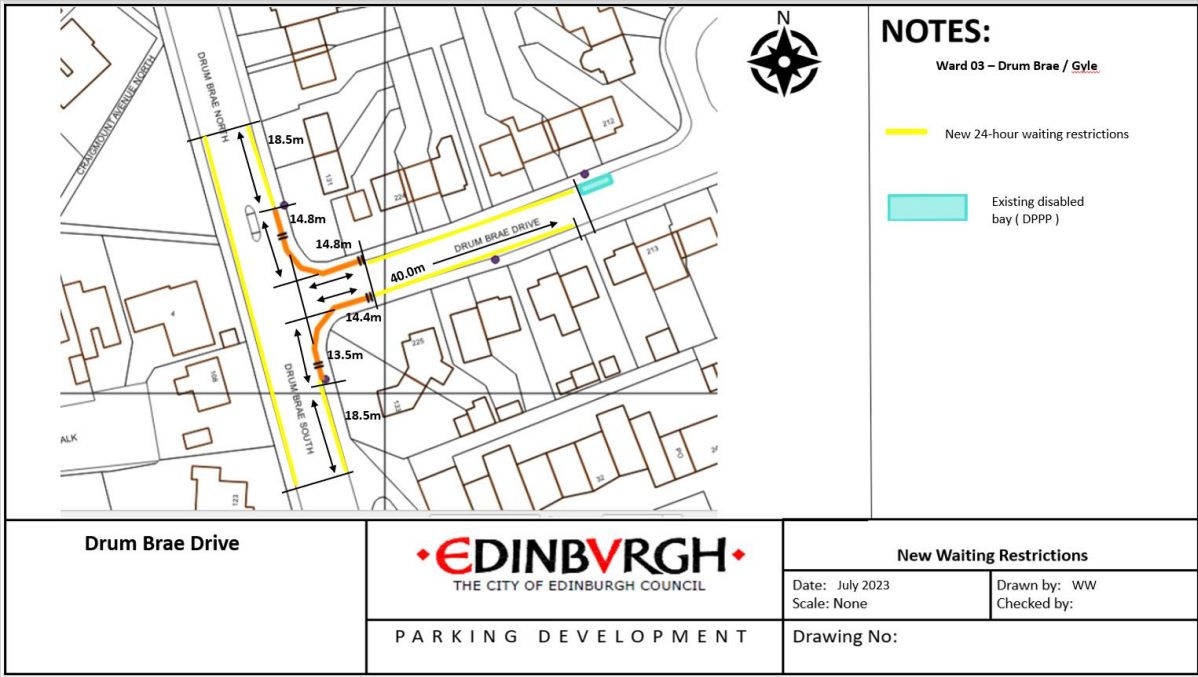

# Appendix 3 Proposed Amended Restrictions Location Plans

**NOTES:**

Ward 04-Forth

— New 24- hour waiting restrictions

Stanley Road	<p><b>EDINBURGH</b> THE CITY OF EDINBURGH COUNCIL</p>	New Waiting Restrictions	
		Date: July 2023 Scale: None	Drawn by: ww Checked by:
PARKING DEVELOPMENT		Drawing No:	

**NOTES:**

Ward 06- Corstorphine / Murrayfield

— New 24- hour Waiting Restrictions

Templeland Road	<p><b>EDINBURGH</b> THE CITY OF EDINBURGH COUNCIL</p>	New Waiting Restrictions	
		Date: July 2023 Scale: None	Drawn by: ww Checked by:
PARKING DEVELOPMENT		Drawing No:	

**NOTES:**

 New 24-hour Waiting and loading Restrictions  
 With double kerb markings

Caiystane Crescent

  
**EDINBURGH**  
 THE CITY OF EDINBURGH COUNCIL  
 PARKING DEVELOPMENT

<b>New Waiting Restrictions</b>	
Date: July 2023 Scale: None	Drawn by: WW Checked by:
Drawing No:	