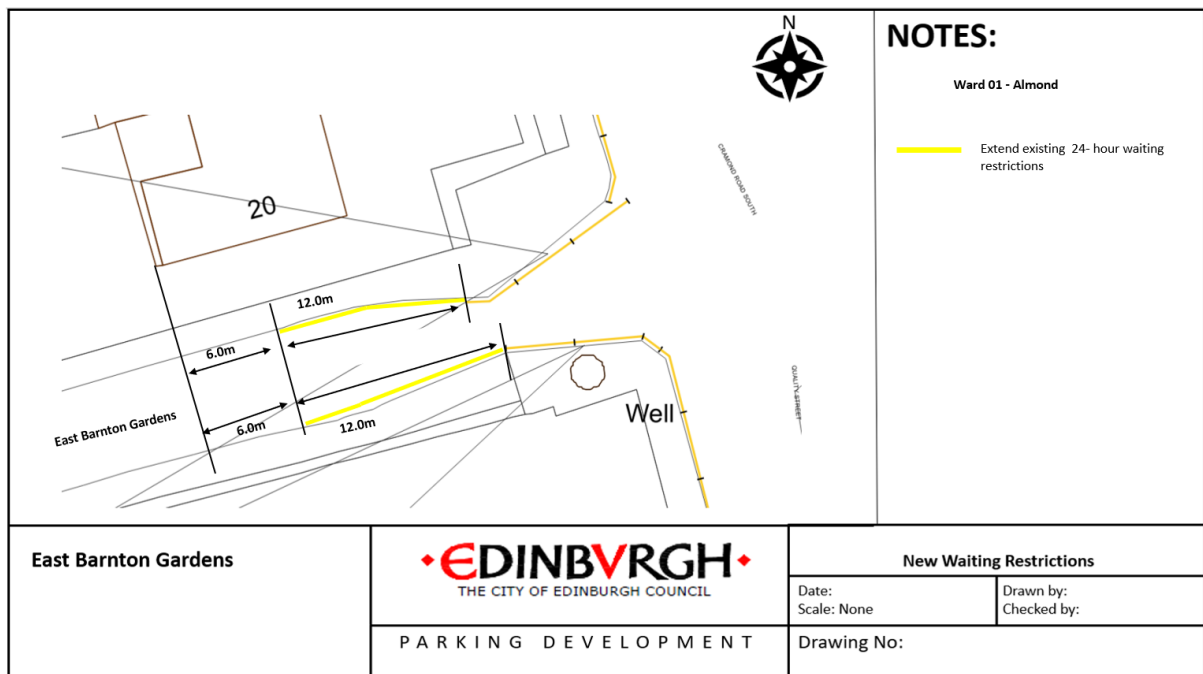

# Appendix 3 Proposed Amended Restrictions Location Plans

**NOTES:**

Ward 04-Forth

— New 24- hour waiting restrictions

Stanley Road	<p><b>EDINBURGH</b> THE CITY OF EDINBURGH COUNCIL</p>	New Waiting Restrictions	
		Date: July 2023 Scale: None	Drawn by: ww Checked by:
PARKING DEVELOPMENT		Drawing No:	

**NOTES:**

Ward 06- Corstorphine / Murrayfield

— New 24- hour Waiting Restrictions

Templeland Road	<p><b>EDINBURGH</b> THE CITY OF EDINBURGH COUNCIL</p>	New Waiting Restrictions	
		Date: July 2023 Scale: None	Drawn by: ww Checked by:
PARKING DEVELOPMENT		Drawing No:	

**NOTES:**

 New 24-hour Waiting and loading Restrictions  
 With double kerb markings

Caiystane Crescent

  
**EDINBURGH**  
 THE CITY OF EDINBURGH COUNCIL  
 PARKING DEVELOPMENT

<b>New Waiting Restrictions</b>	
Date: July 2023 Scale: None	Drawn by: WW Checked by:
Drawing No:	