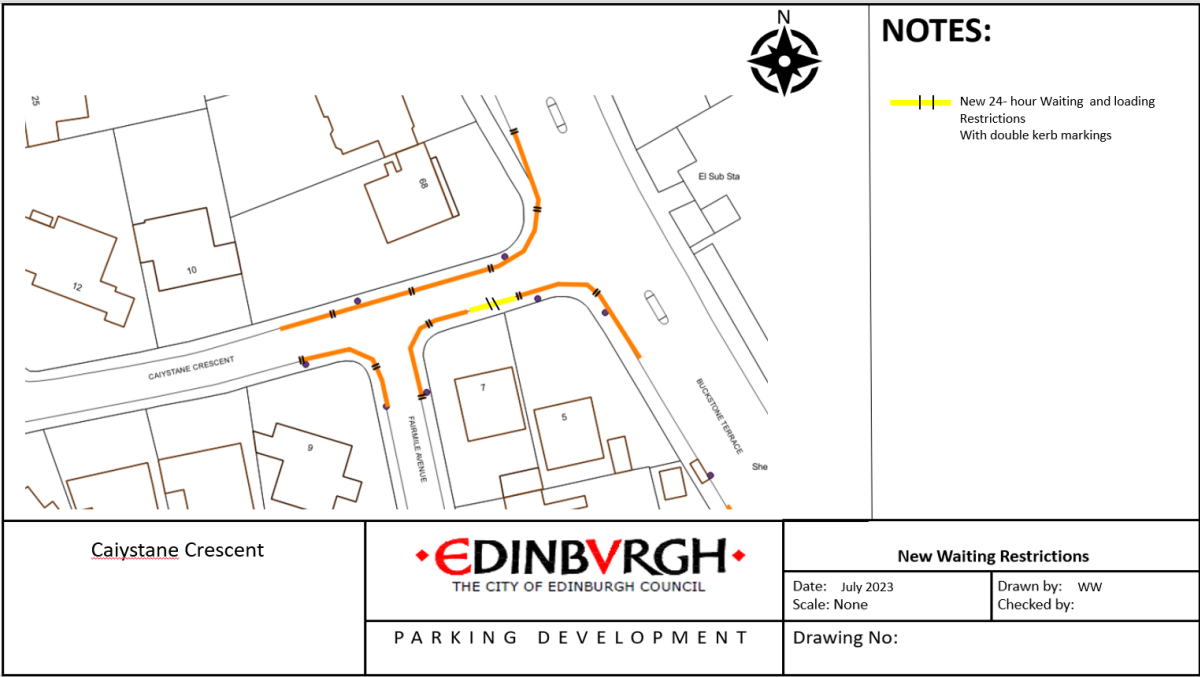

# Appendix 3 Proposed Amended Restrictions Location Plans

**NOTES:**

Ward 04-Forth

— New 24- hour waiting restrictions

Stanley Road	<p><b>EDINBURGH</b> THE CITY OF EDINBURGH COUNCIL</p>	New Waiting Restrictions	
		Date: July 2023 Scale: None	Drawn by: ww Checked by:
PARKING DEVELOPMENT		Drawing No:	

**NOTES:**

Ward 06- Corstorphine / Murrayfield

— New 24- hour Waiting Restrictions

Templeland Road	<p><b>EDINBURGH</b> THE CITY OF EDINBURGH COUNCIL</p>	New Waiting Restrictions	
		Date: July 2023 Scale: None	Drawn by: ww Checked by:
PARKING DEVELOPMENT		Drawing No:	

**NOTES:**

 New 24-hour Waiting and loading Restrictions  
 With double kerb markings

Caiystane Crescent

  
**EDINBURGH**  
 THE CITY OF EDINBURGH COUNCIL  
 PARKING DEVELOPMENT

<b>New Waiting Restrictions</b>	
Date: July 2023 Scale: None	Drawn by: WW Checked by:
Drawing No:	