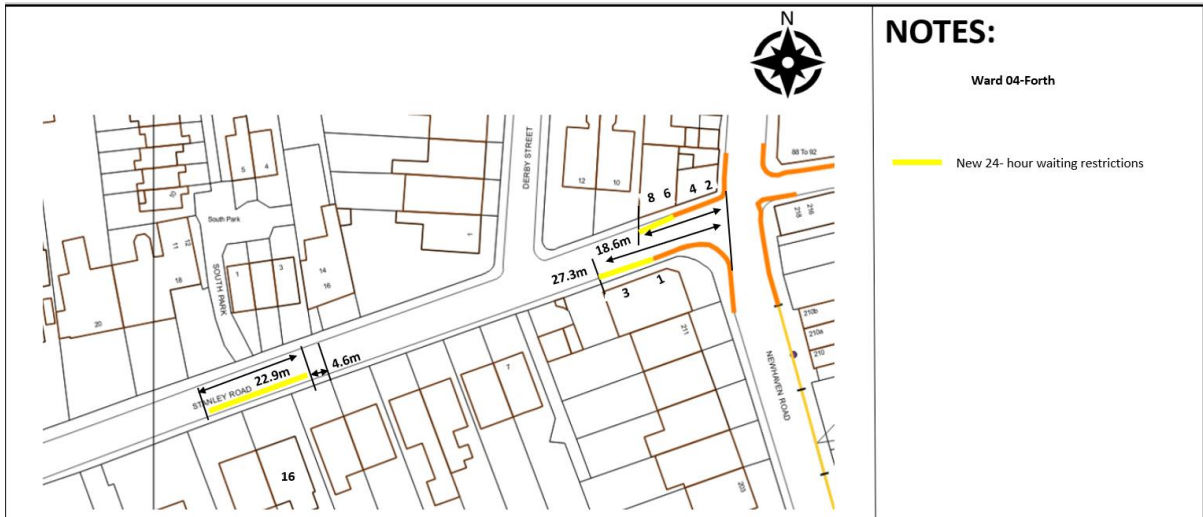

# Appendix 3 Proposed Amended Restrictions Location Plans

**NOTES:**

Ward 04-Forth

— New 24- hour waiting restrictions

Stanley Road	<p><b>EDINBURGH</b> THE CITY OF EDINBURGH COUNCIL</p>	New Waiting Restrictions	
		Date: July 2023 Scale: None	Drawn by: ww Checked by:
PARKING DEVELOPMENT		Drawing No:	

**NOTES:**

Ward 06- Corstorphine / Murrayfield

— New 24- hour Waiting Restrictions

Templeland Road	<p><b>EDINBURGH</b> THE CITY OF EDINBURGH COUNCIL</p>	New Waiting Restrictions	
		Date: July 2023 Scale: None	Drawn by: ww Checked by:
PARKING DEVELOPMENT		Drawing No:	

**NOTES:**

 New 24-hour Waiting and loading Restrictions  
 With double kerb markings

Caiystane Crescent

  
**EDINBURGH**  
 THE CITY OF EDINBURGH COUNCIL  
 PARKING DEVELOPMENT

<b>New Waiting Restrictions</b>	
Date: July 2023 Scale: None	Drawn by: WW Checked by:
Drawing No:	