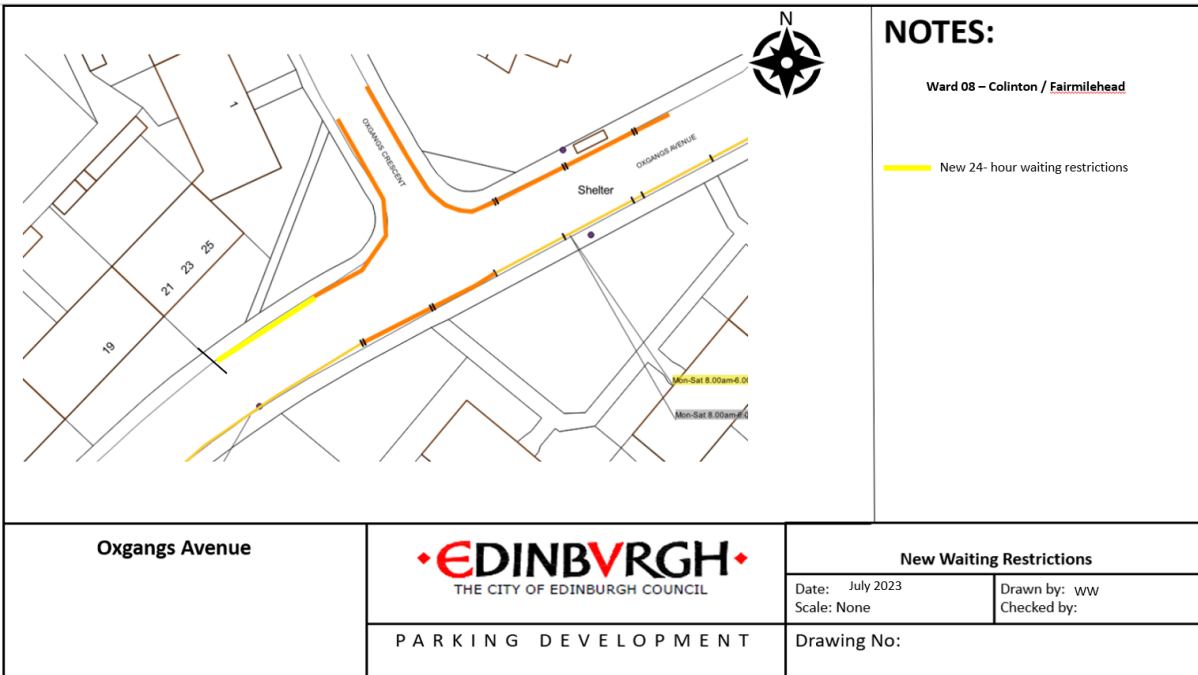

# Appendix 3 Proposed Amended Restrictions Location Plans

**NOTES:**

Ward 04-Forth

— New 24- hour waiting restrictions

Stanley Road	<p><b>EDINBURGH</b> THE CITY OF EDINBURGH COUNCIL</p>	New Waiting Restrictions	
		Date: July 2023 Scale: None	Drawn by: ww Checked by:
PARKING DEVELOPMENT		Drawing No:	

**NOTES:**

Ward 06- Corstorphine / Murrayfield

— New 24- hour Waiting Restrictions

Templeland Road	<p><b>EDINBURGH</b> THE CITY OF EDINBURGH COUNCIL</p>	New Waiting Restrictions	
		Date: July 2023 Scale: None	Drawn by: ww Checked by:
PARKING DEVELOPMENT		Drawing No:	

**NOTES:**

 New 24-hour Waiting and loading Restrictions  
 With double kerb markings

Caiystane Crescent

  
**EDINBURGH**  
 THE CITY OF EDINBURGH COUNCIL  
 PARKING DEVELOPMENT

<b>New Waiting Restrictions</b>	
Date: July 2023 Scale: None	Drawn by: WW Checked by:
Drawing No:	