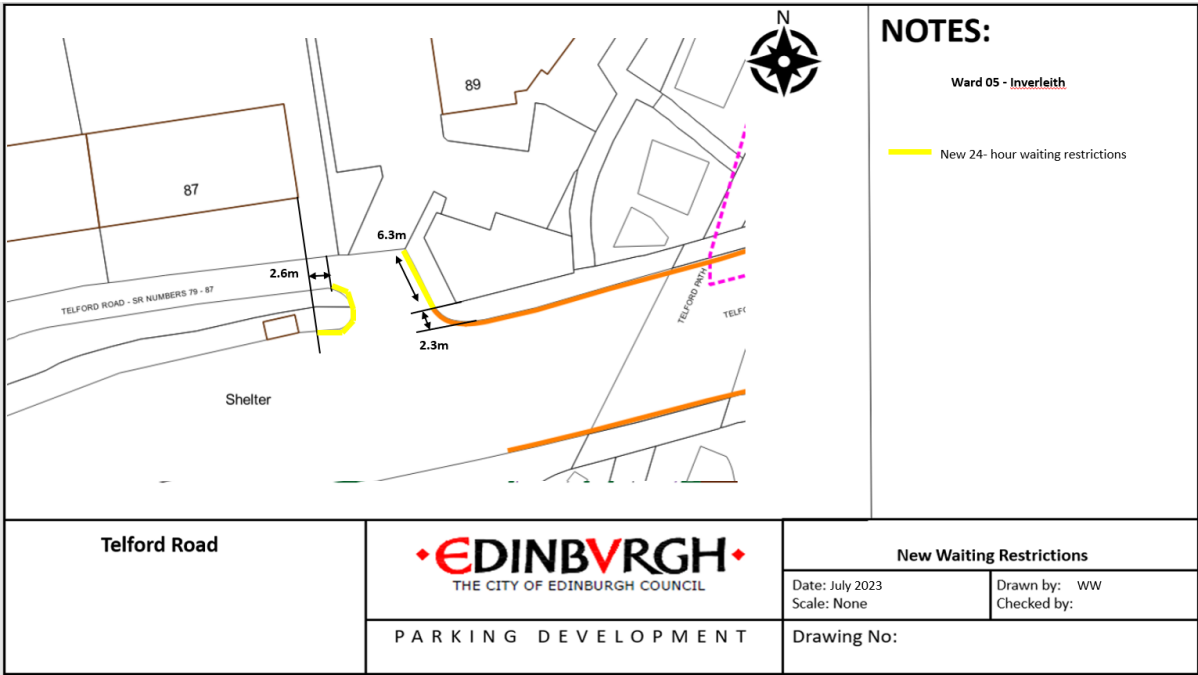

# Appendix 3 Proposed Amended Restrictions Location Plans

**NOTES:**

Ward 04-Forth

— New 24- hour waiting restrictions

Stanley Road	<p><b>EDINBURGH</b> THE CITY OF EDINBURGH COUNCIL</p>	New Waiting Restrictions	
		Date: July 2023 Scale: None	Drawn by: ww Checked by:
PARKING DEVELOPMENT		Drawing No:	

**NOTES:**

Ward 06- Corstorphine / Murrayfield

— New 24- hour Waiting Restrictions

Templeland Road	<p><b>EDINBURGH</b> THE CITY OF EDINBURGH COUNCIL</p>	New Waiting Restrictions	
		Date: July 2023 Scale: None	Drawn by: ww Checked by:
PARKING DEVELOPMENT		Drawing No:	

**NOTES:**

 New 24-hour Waiting and loading Restrictions  
 With double kerb markings

Caiystane Crescent

  
**EDINBURGH**  
 THE CITY OF EDINBURGH COUNCIL  
 PARKING DEVELOPMENT

<b>New Waiting Restrictions</b>	
Date: July 2023 Scale: None	Drawn by: WW Checked by:
Drawing No:	