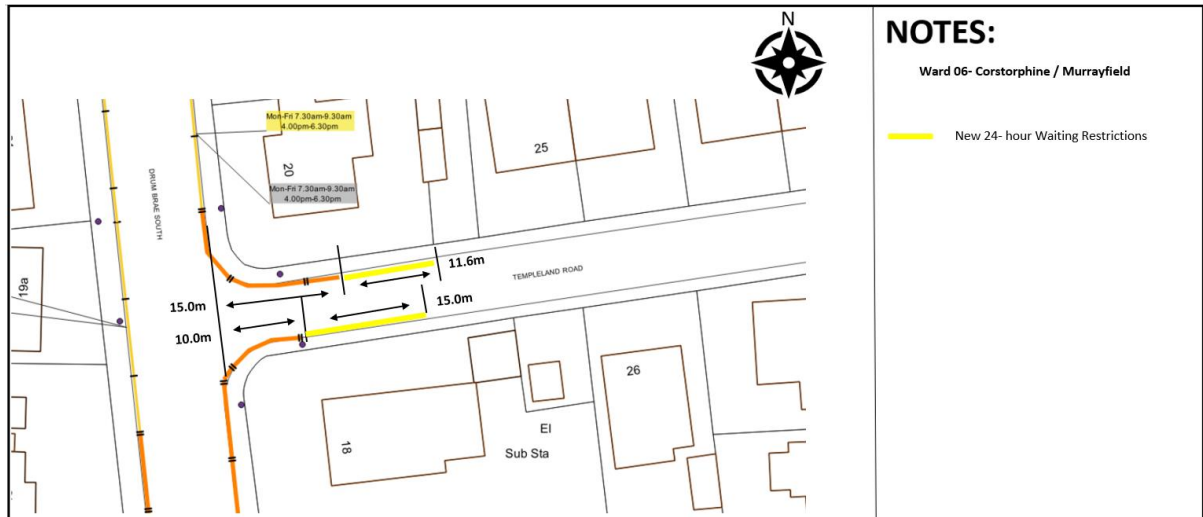

# Appendix 3 Proposed Amended Restrictions Location Plans

**NOTES:**

Ward 04-Forth

— New 24- hour waiting restrictions

Stanley Road	<p><b>EDINBURGH</b> THE CITY OF EDINBURGH COUNCIL</p>	New Waiting Restrictions	
		Date: July 2023 Scale: None	Drawn by: ww Checked by:
PARKING DEVELOPMENT		Drawing No:	

**NOTES:**

Ward 06- Corstorphine / Murrayfield

— New 24- hour Waiting Restrictions

Templeland Road	<p><b>EDINBURGH</b> THE CITY OF EDINBURGH COUNCIL</p>	New Waiting Restrictions	
		Date: July 2023 Scale: None	Drawn by: ww Checked by:
PARKING DEVELOPMENT		Drawing No:	

**NOTES:**

 New 24-hour Waiting and loading Restrictions  
 With double kerb markings

Caiystane Crescent

  
**EDINBURGH**  
 THE CITY OF EDINBURGH COUNCIL  
 PARKING DEVELOPMENT

<b>New Waiting Restrictions</b>	
Date: July 2023 Scale: None	Drawn by: WW Checked by:
Drawing No:	