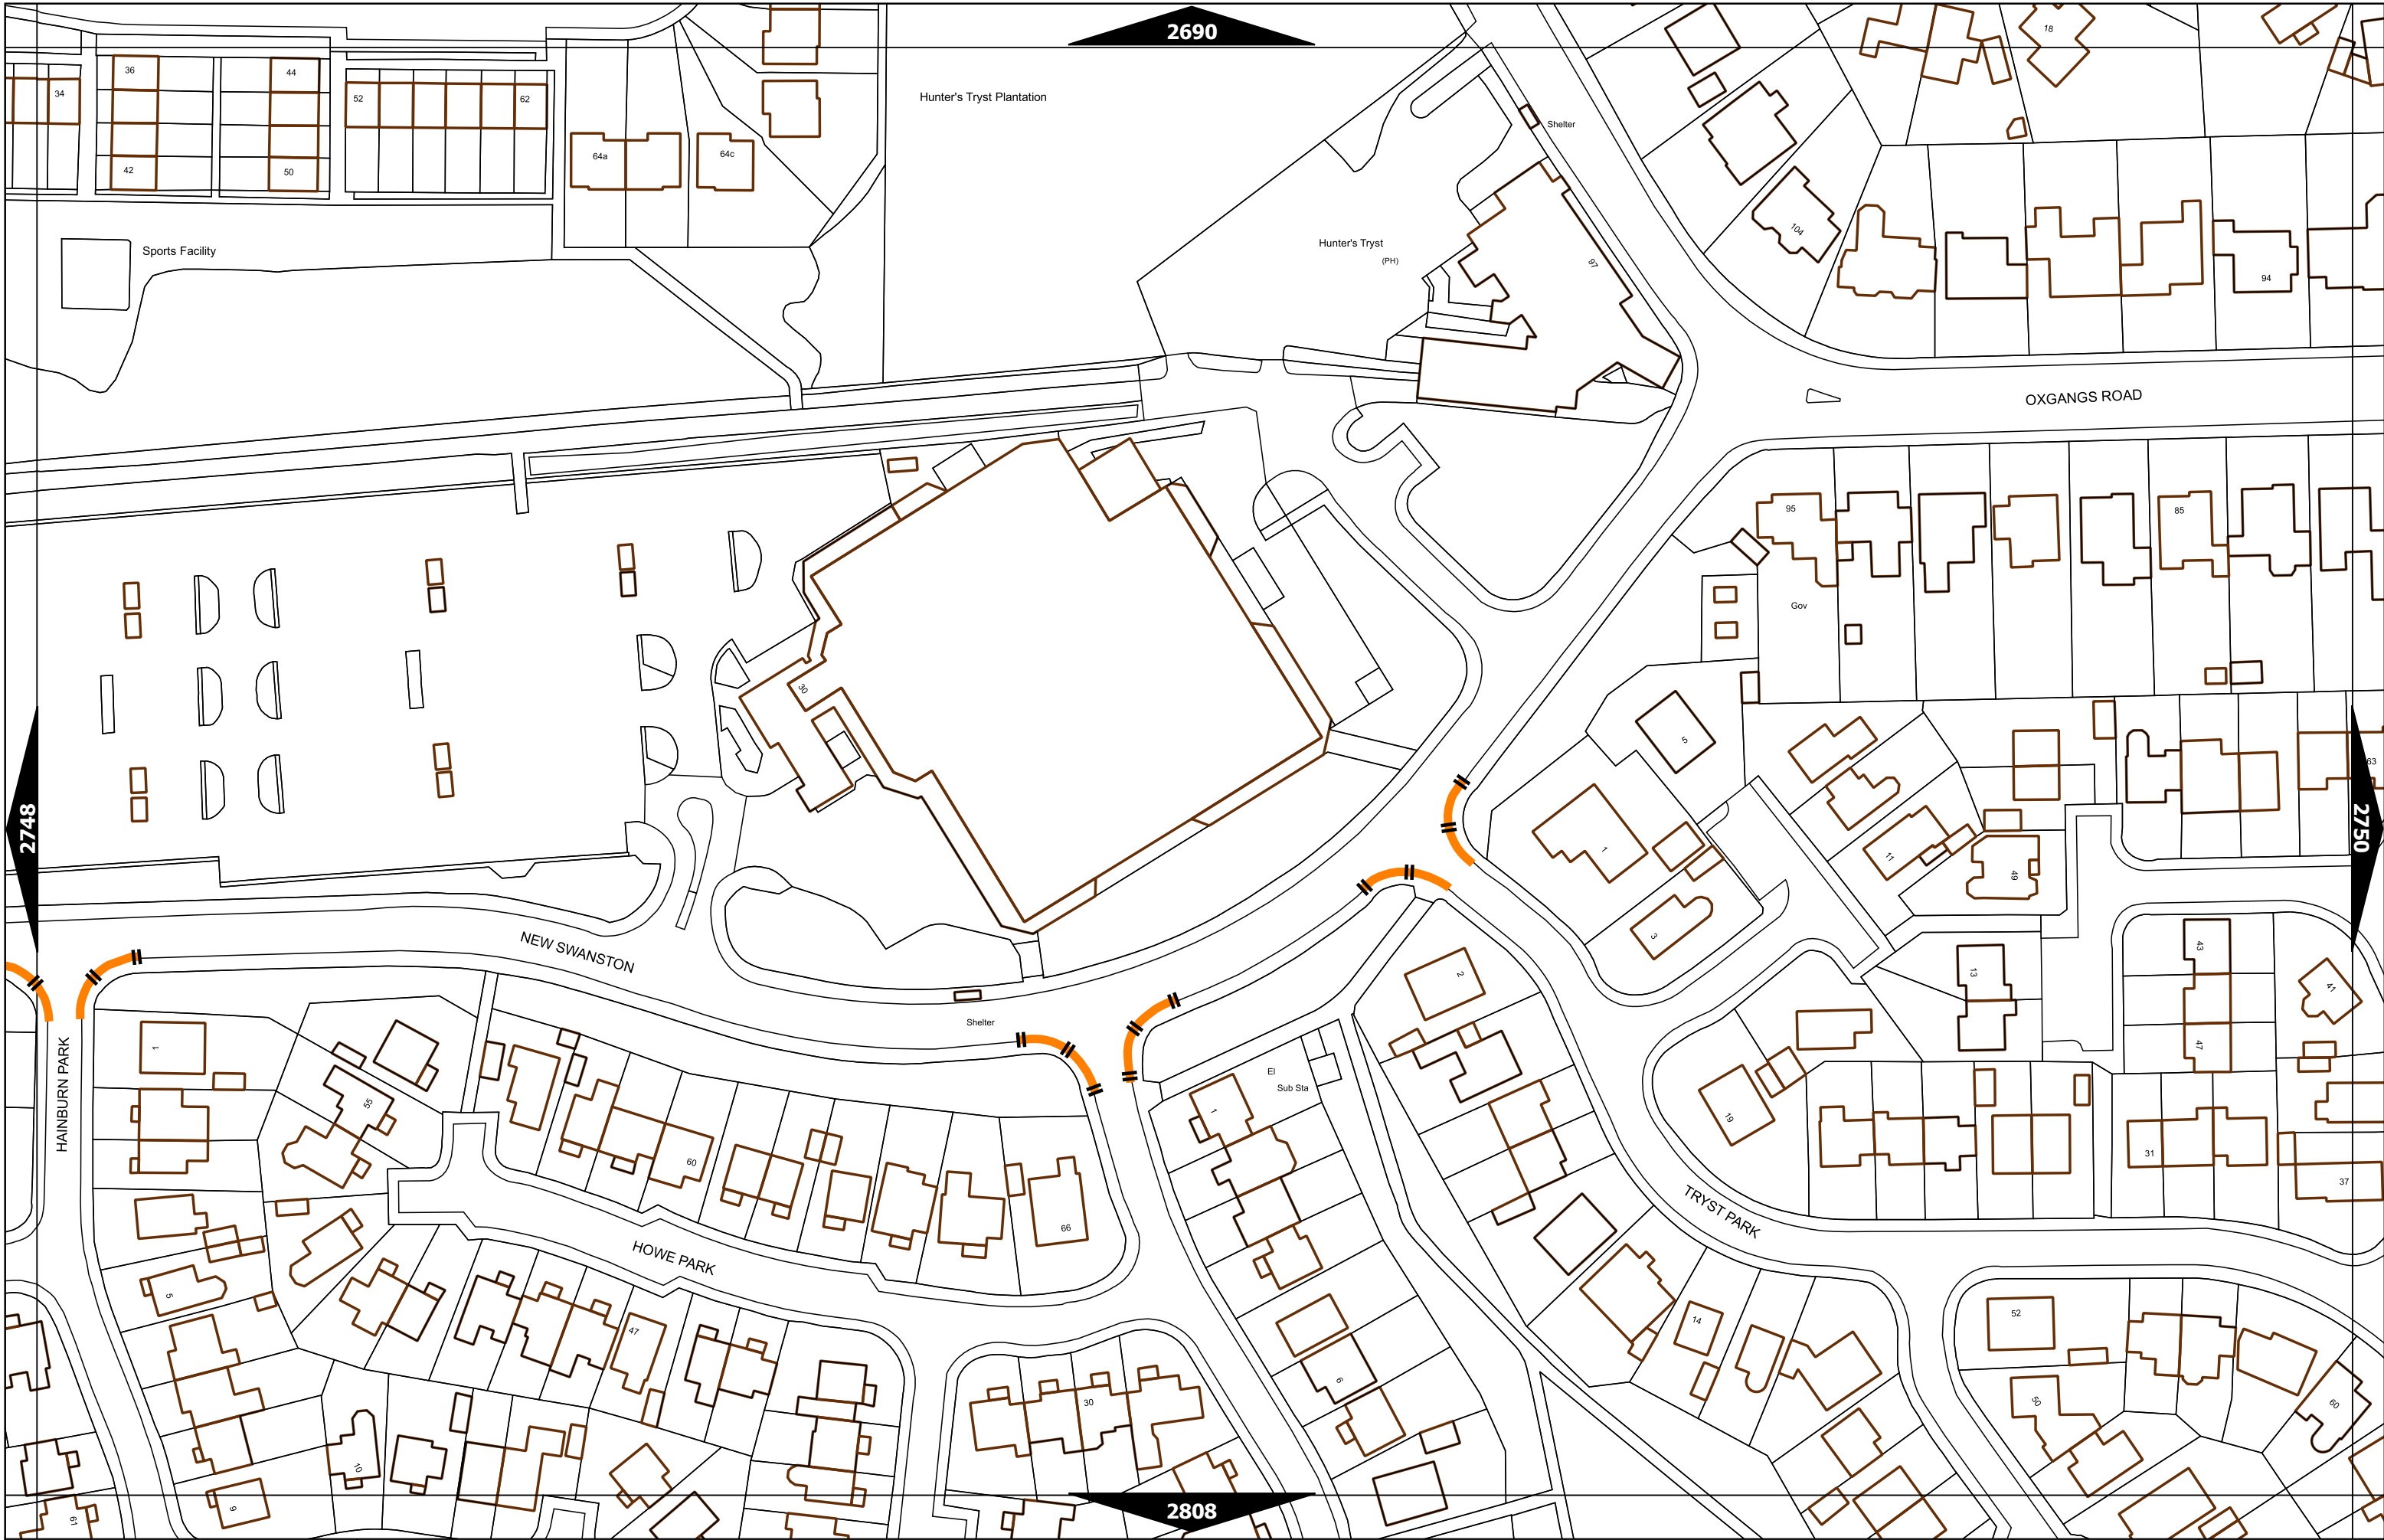

Scale at A3	1:1000
Effective Date	13-Feb-2023
Map Tile	1911
Revision	2
Status	CONFIRMED

Forrester High School

Scale at A3	1:1000
Effective Date	15-Oct-2018
Map Tile	1913
Revision	1
Status	CONFIRMED

Scale at A3	1:1000
Effective Date	06-Feb-2023
Map Tile	2097
Revision	4
Status	CONFIRMED

Scale at A3	1:1000
Effective Date	31-Jan-2022
Map Tile	2218
Revision	2
Status	CONFIRMED

Scale at A3	1:1000
Effective Date	15-Oct-2018
Map Tile	2396
Revision	1
Status	CONFIRMED

Scale at A3	1:1000
Effective Date	03-Mar-2019
Map Tile	2704
Revision	2
Status	CONFIRMED