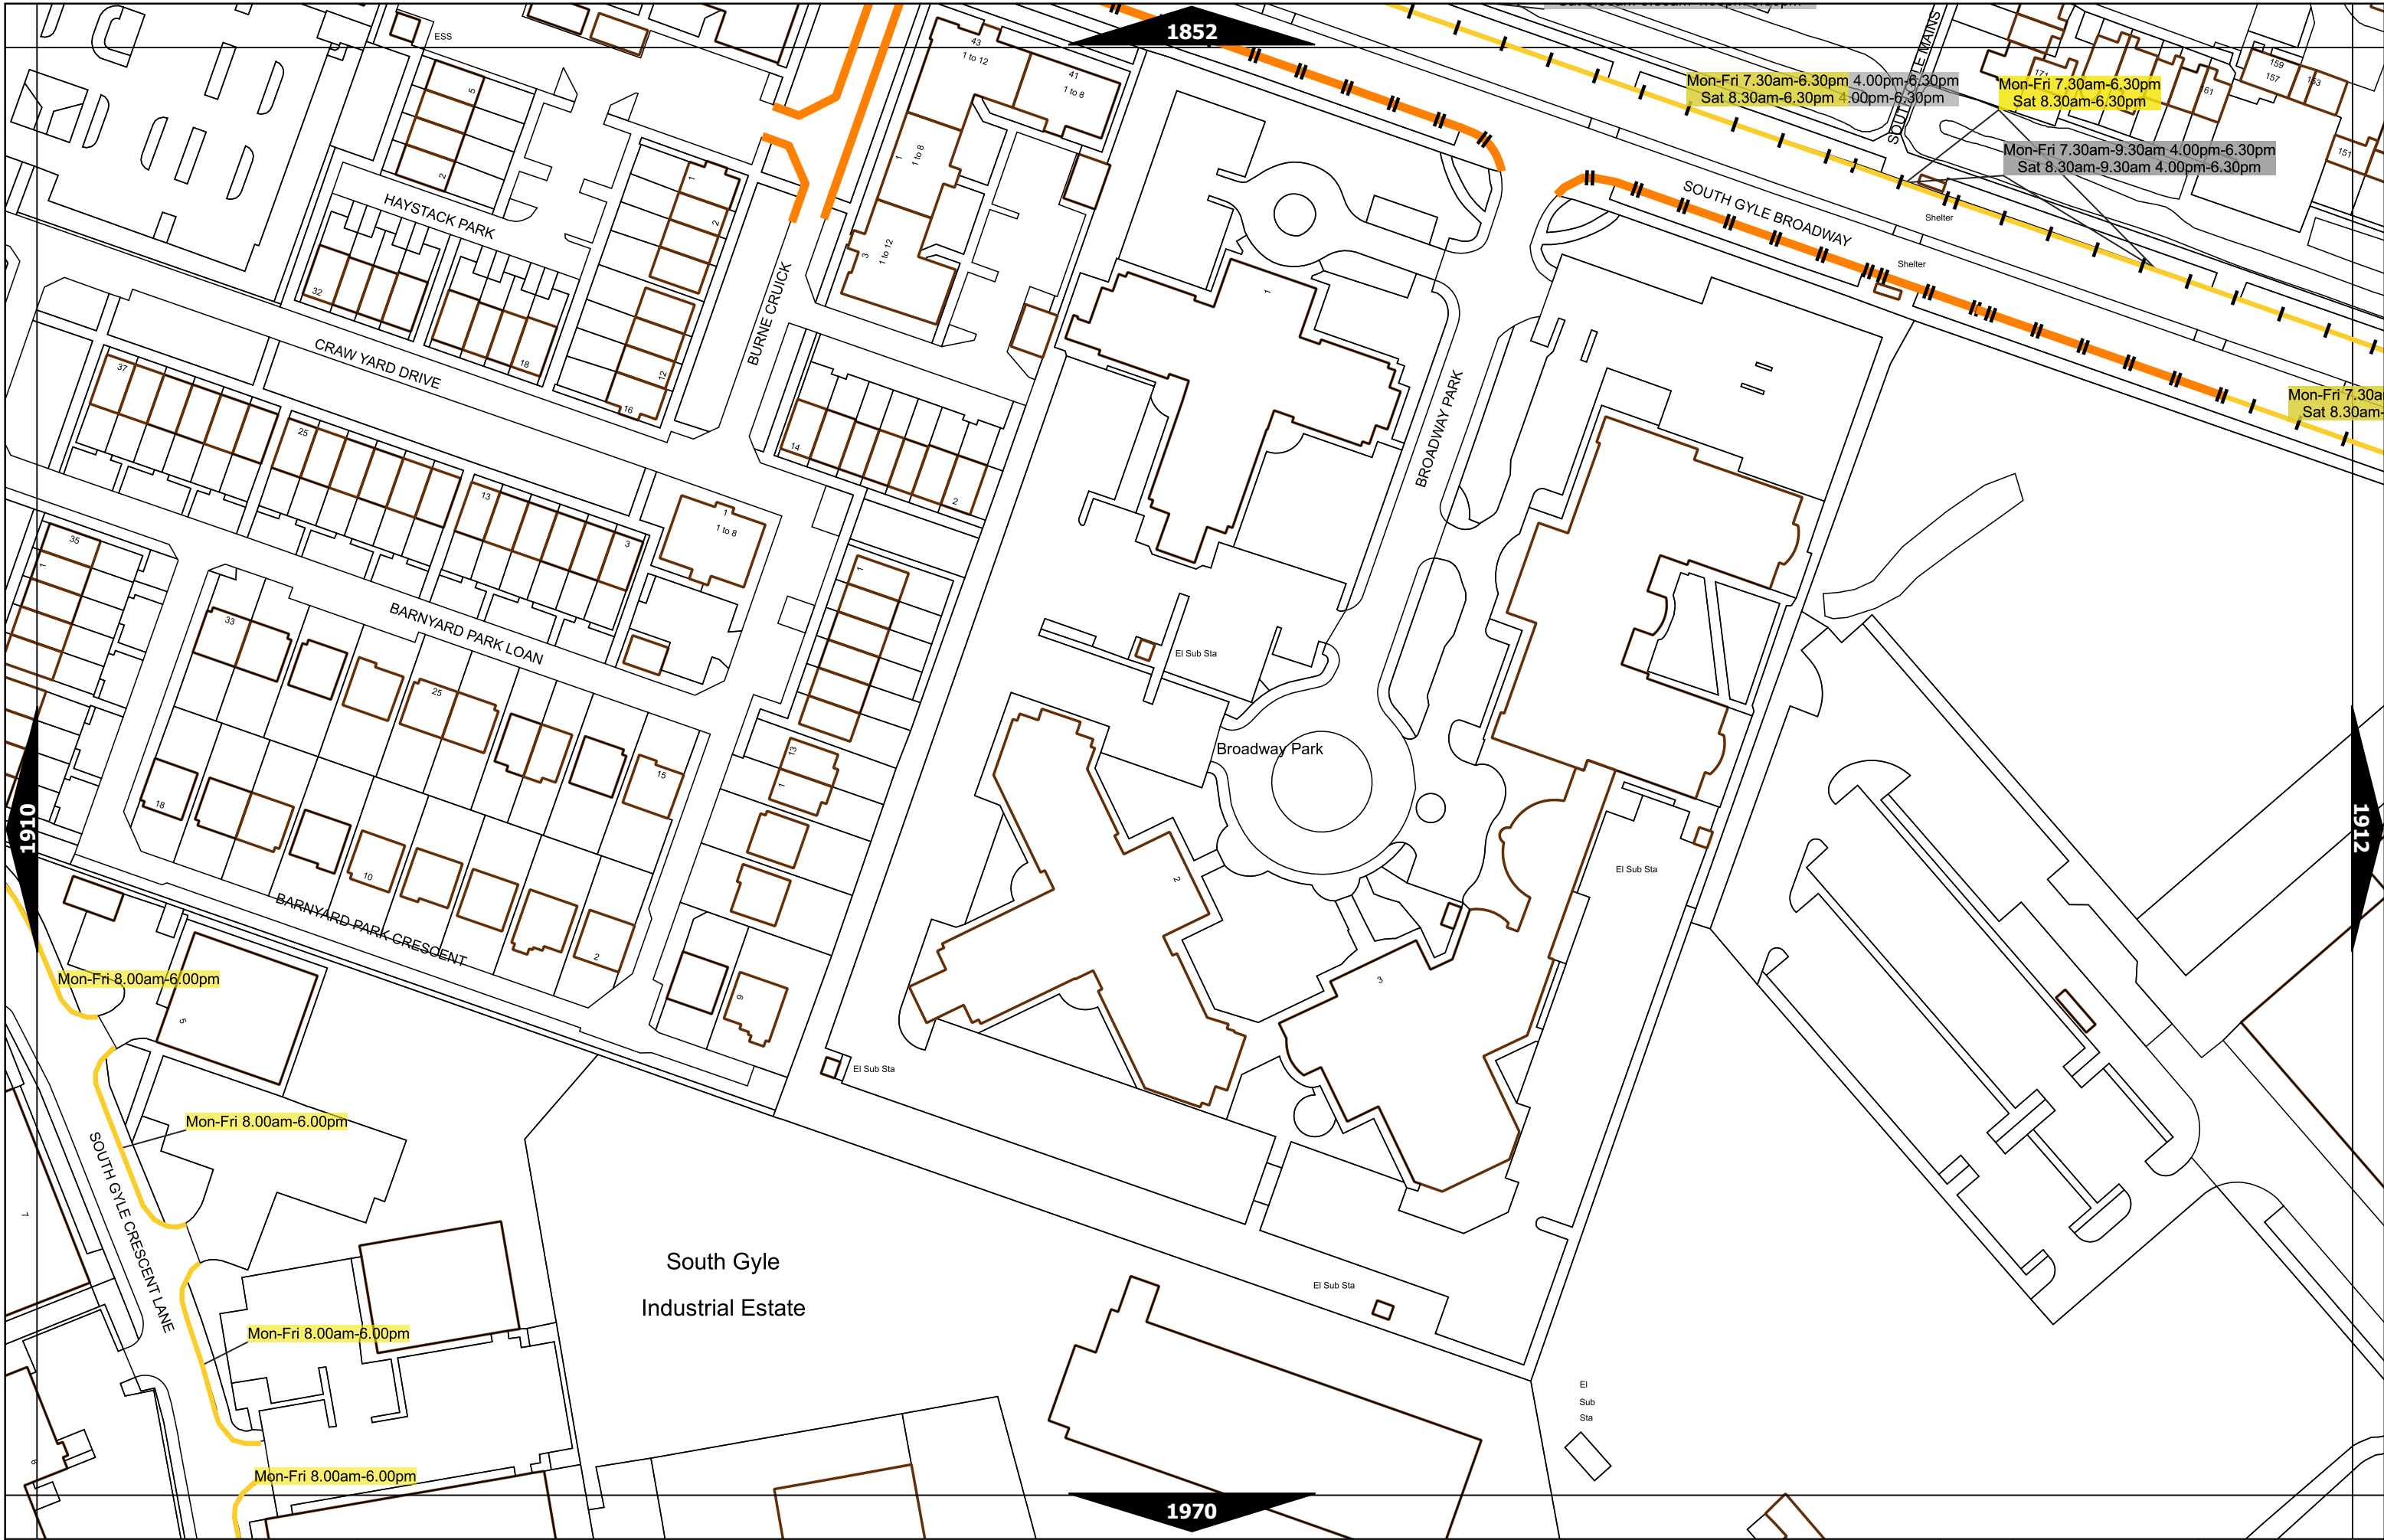

Scale at A3	1:1000
Effective Date	13-Feb-2023
Map Tile	1911
Revision	2
Status	CONFIRMED