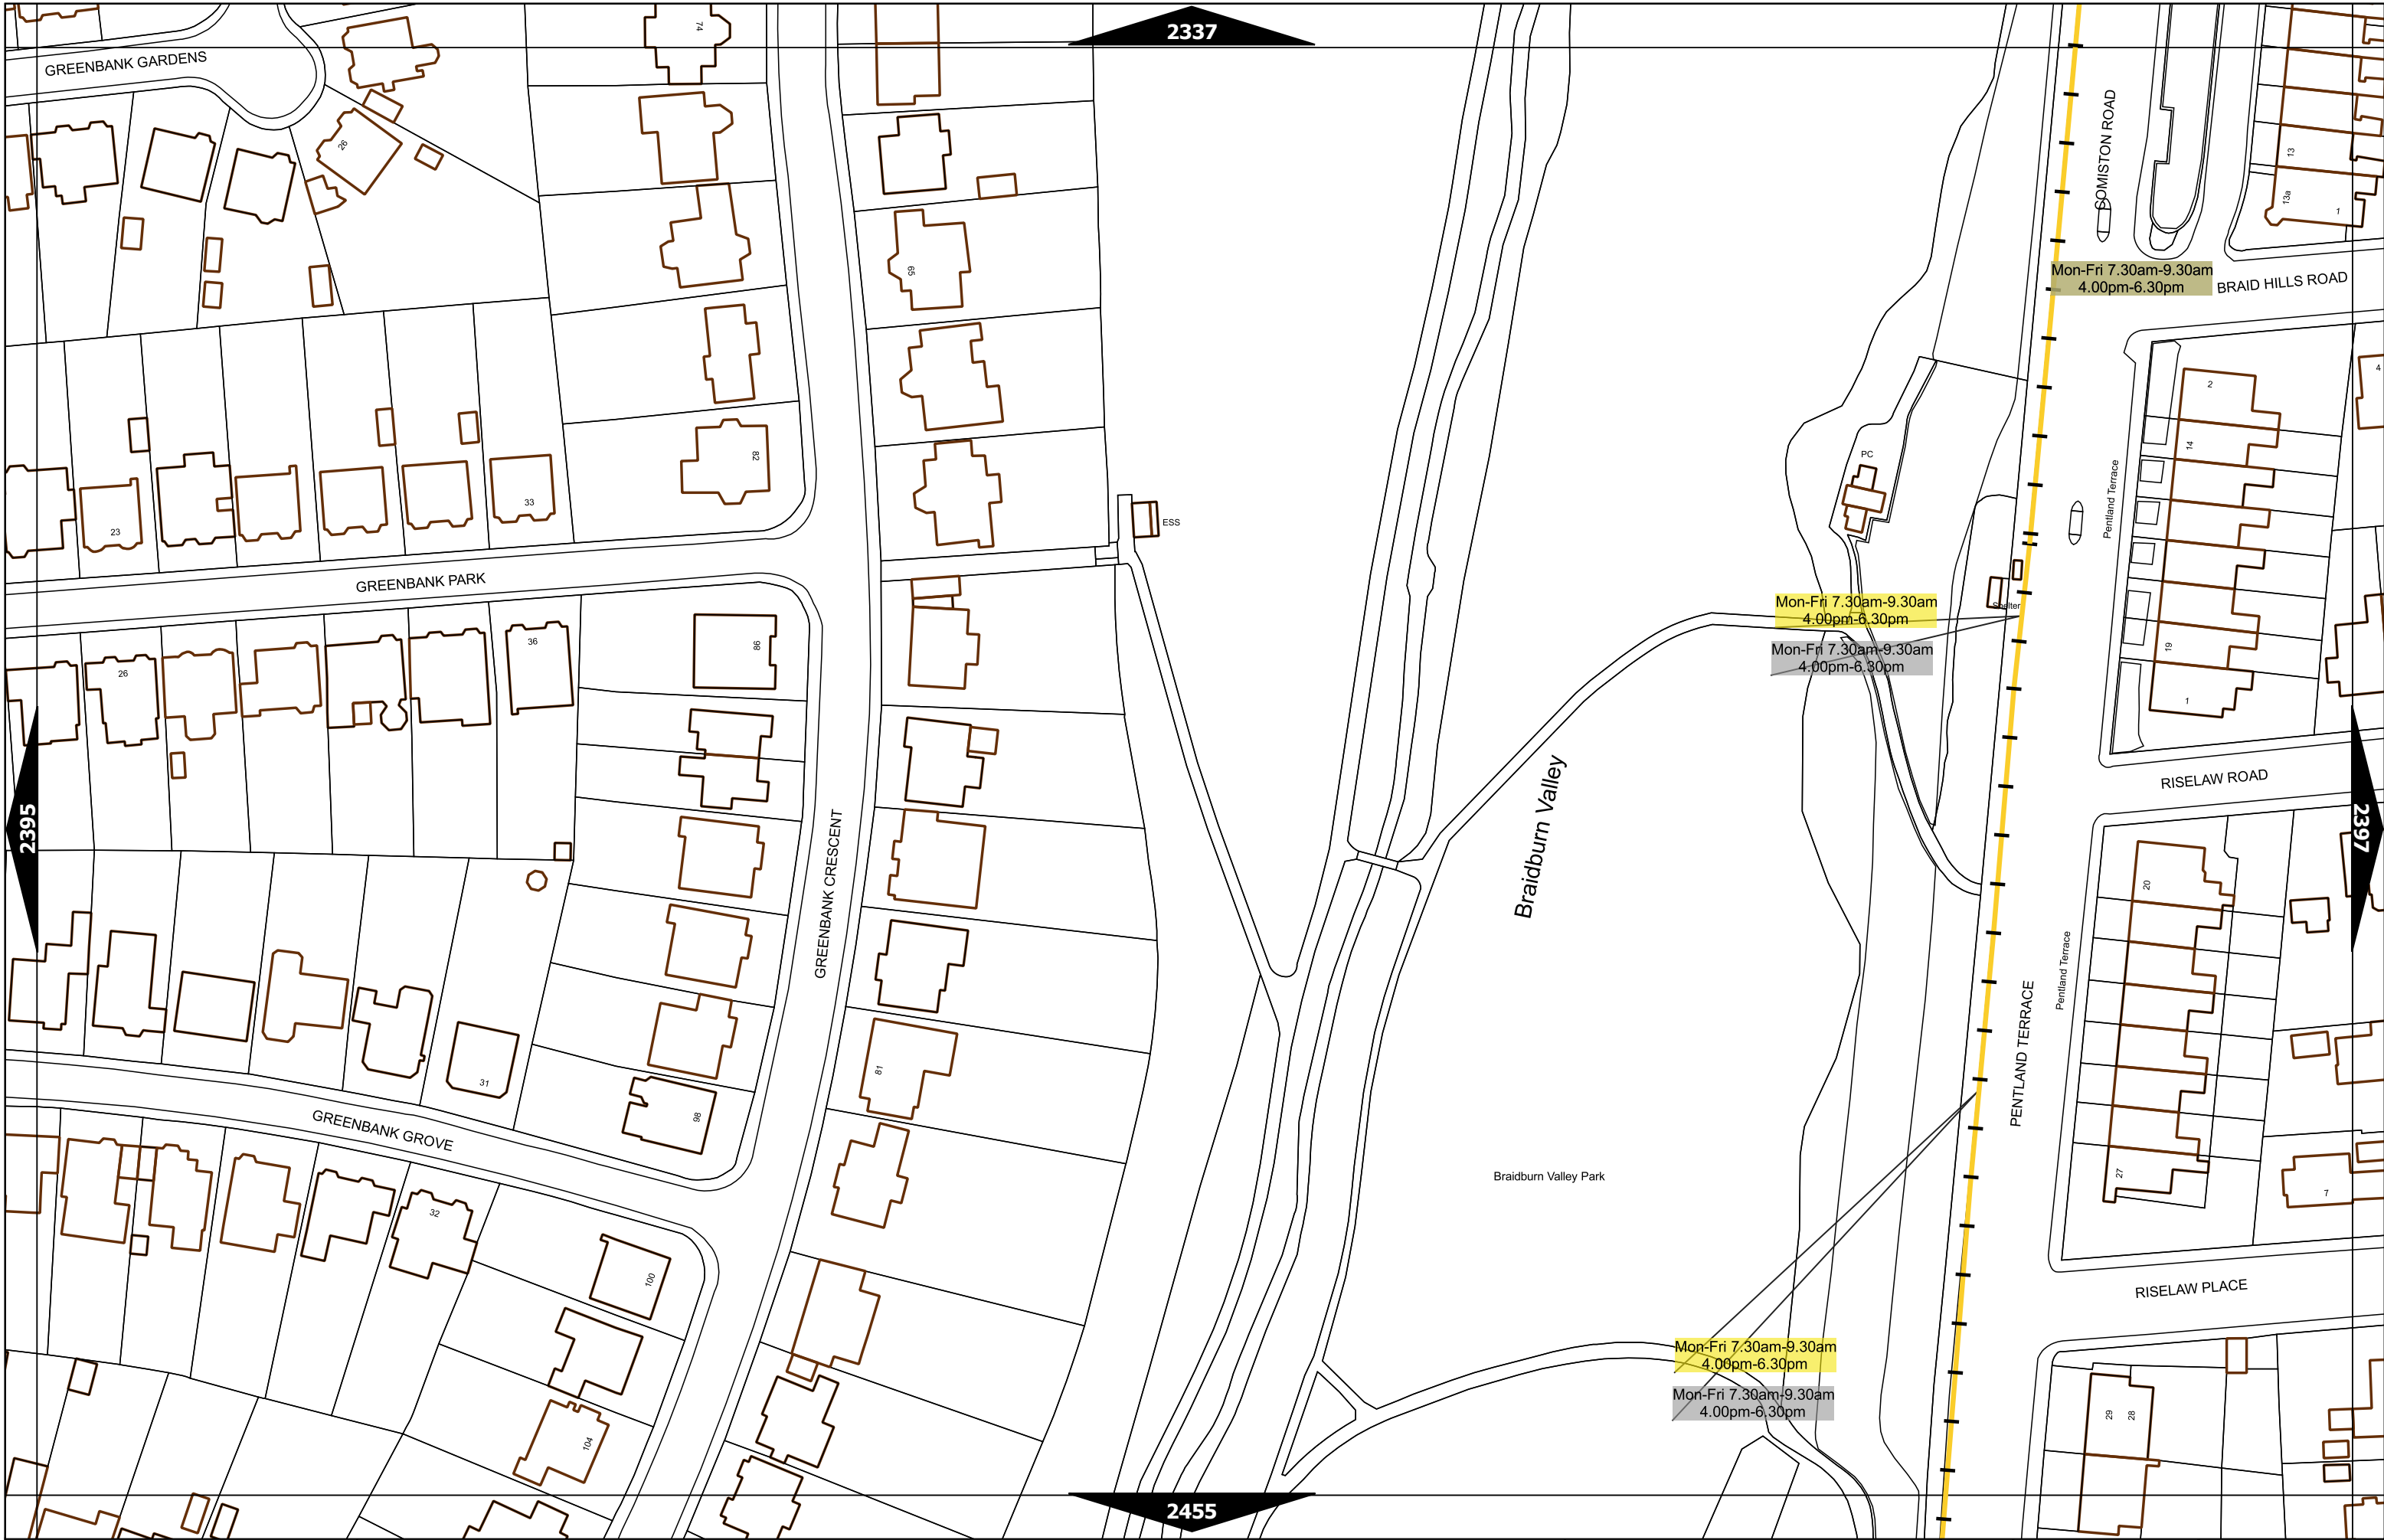

Scale at A3	1:1000
Effective Date	13-Feb-2023
Map Tile	1911
Revision	2
Status	CONFIRMED

Forrester High School

Scale at A3	1:1000
Effective Date	15-Oct-2018
Map Tile	1913
Revision	1
Status	CONFIRMED

Scale at A3	1:1000
Effective Date	06-Feb-2023
Map Tile	2097
Revision	4
Status	CONFIRMED

Scale at A3	1:1000
Effective Date	31-Jan-2022
Map Tile	2218
Revision	2
Status	CONFIRMED

Scale at A3	1:1000
Effective Date	15-Oct-2018
Map Tile	2396
Revision	1
Status	CONFIRMED

Scale at A3	1:1000
Effective Date	03-Mar-2019
Map Tile	2704
Revision	2
Status	CONFIRMED