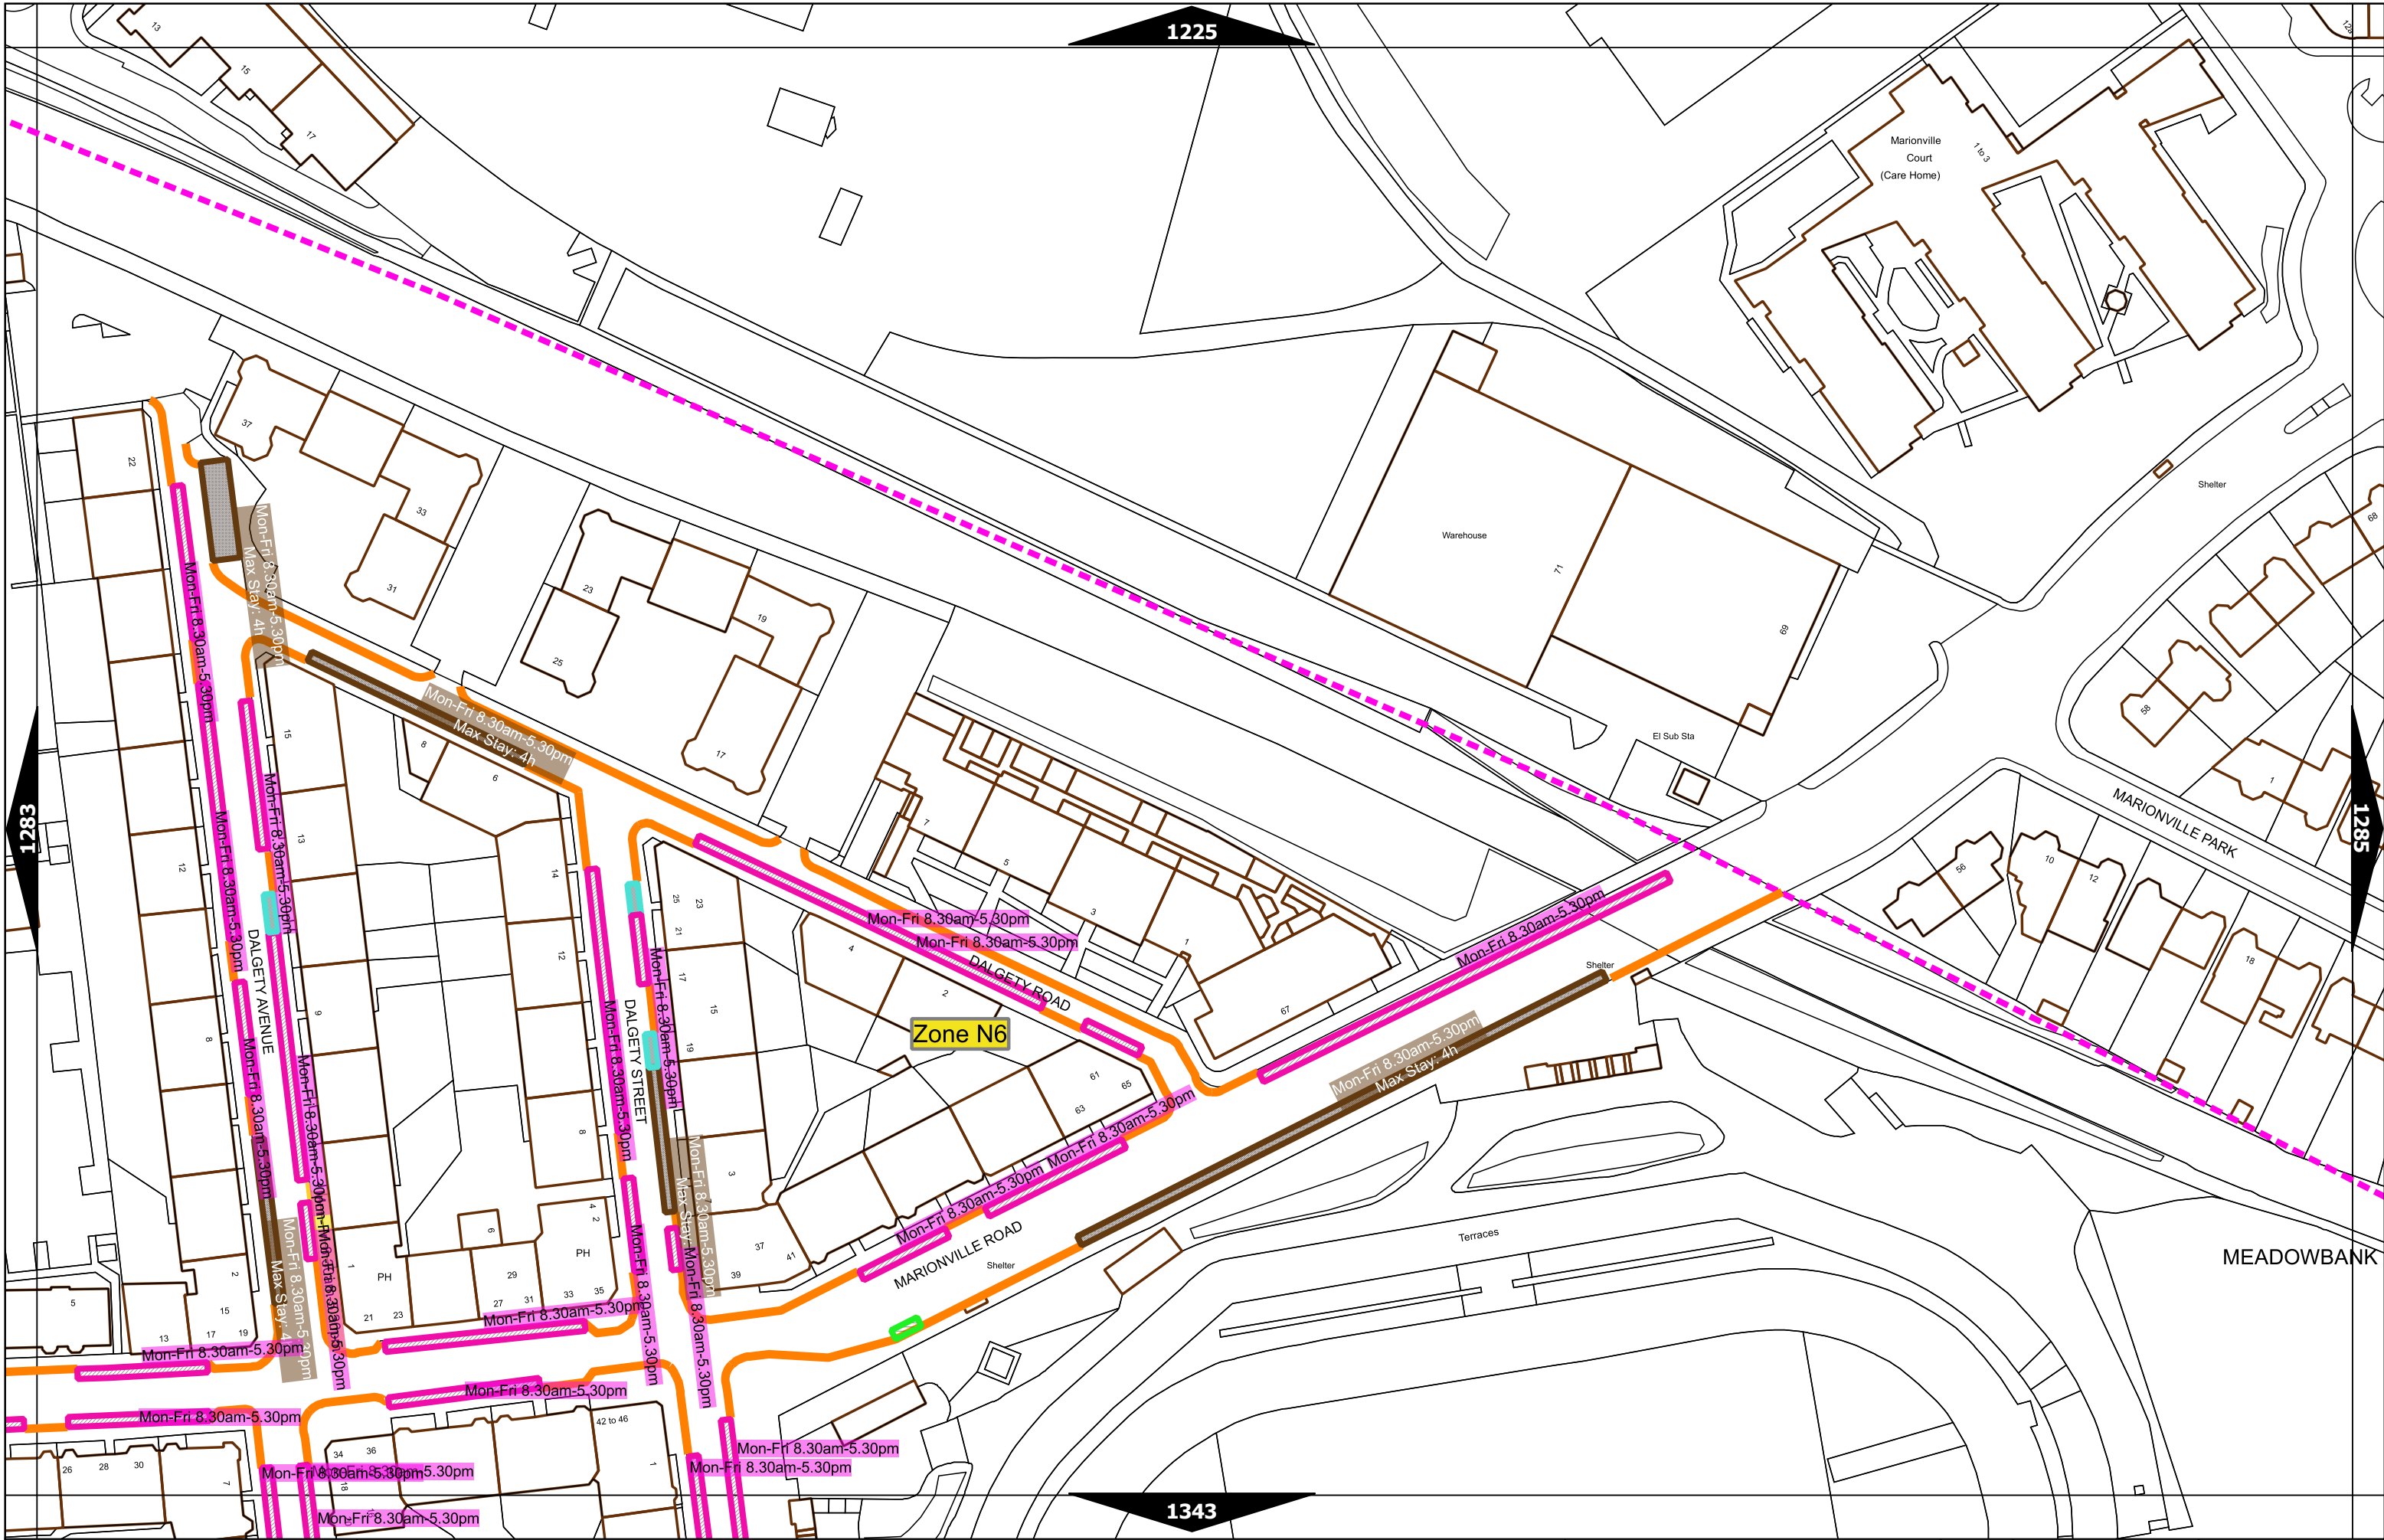

Note: This table indicated the typical maximum stay periods and any differences are labelled on the map tiles.

Scale at A3	1:1000
Effective Date	13-Feb-2023
Map Tile	970
Revision	1
Status	CONFIRMED

Scale at A3	1:1000
Effective Date	06-Feb-2023
Map Tile	1284
Revision	3
Status	CONFIRMED