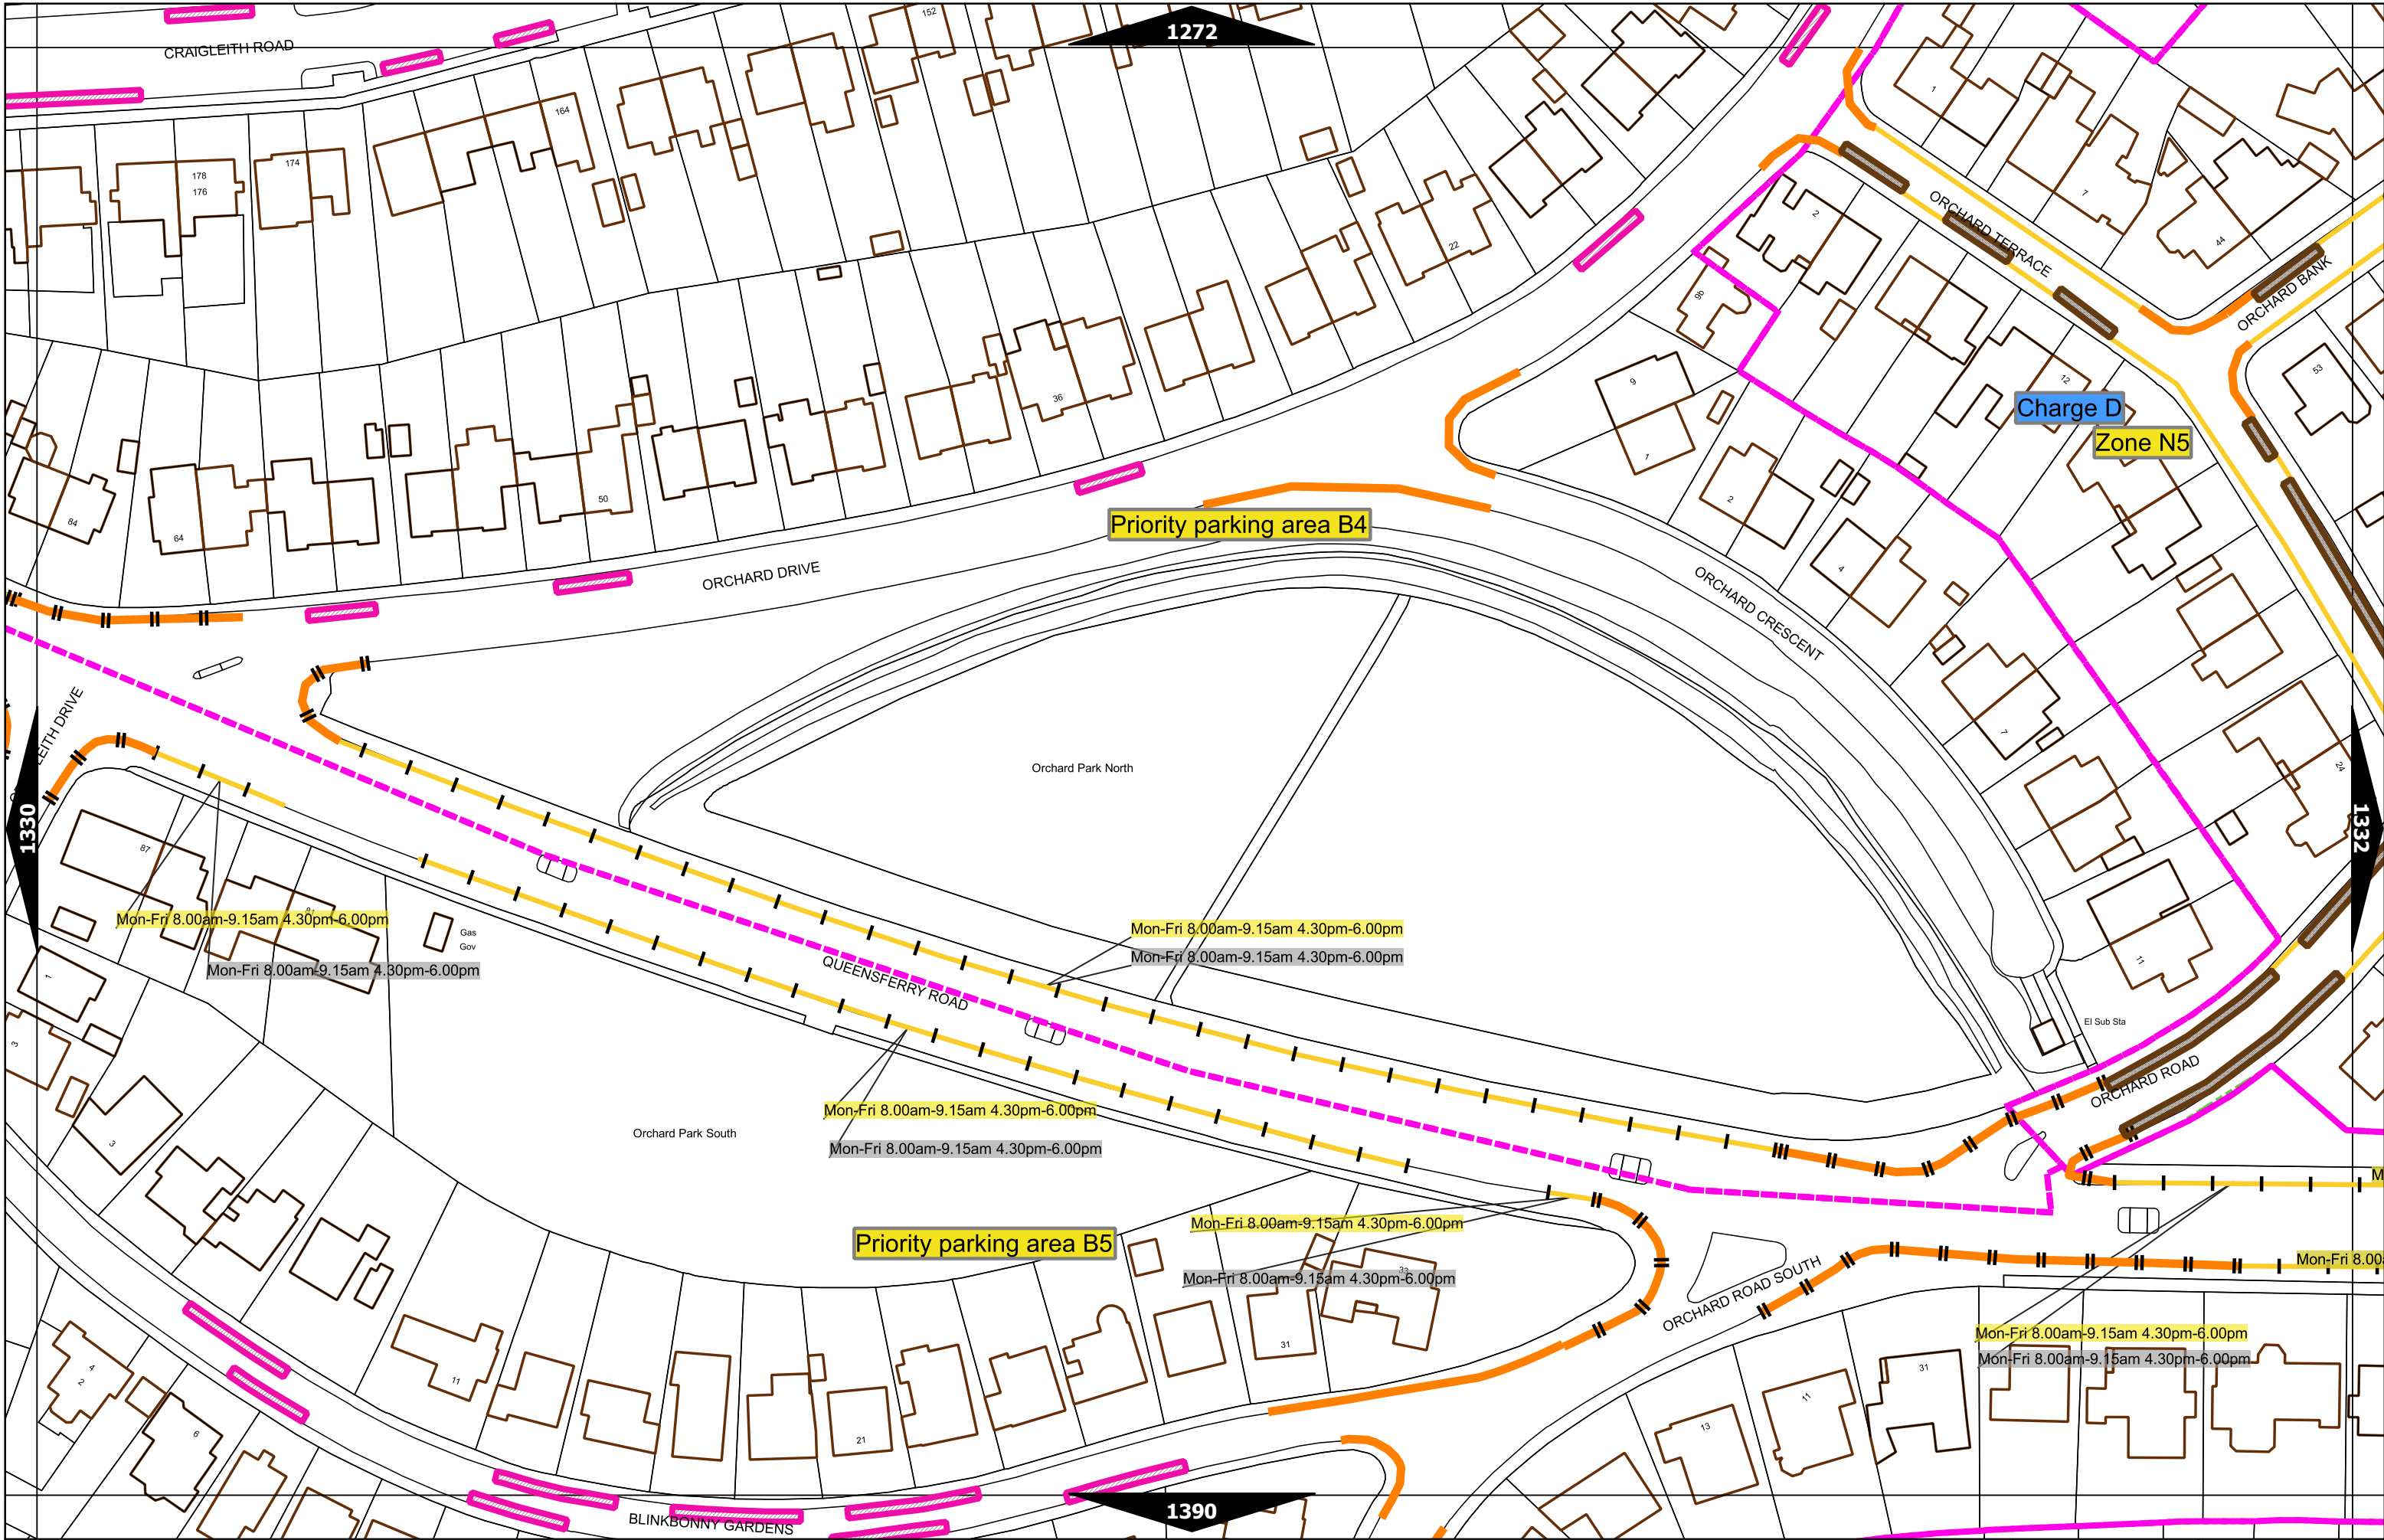

Scale at A3	1:1000
Effective Date	23-Apr-2019
Map Tile	1331
Revision	2
Status	CONFIRMED