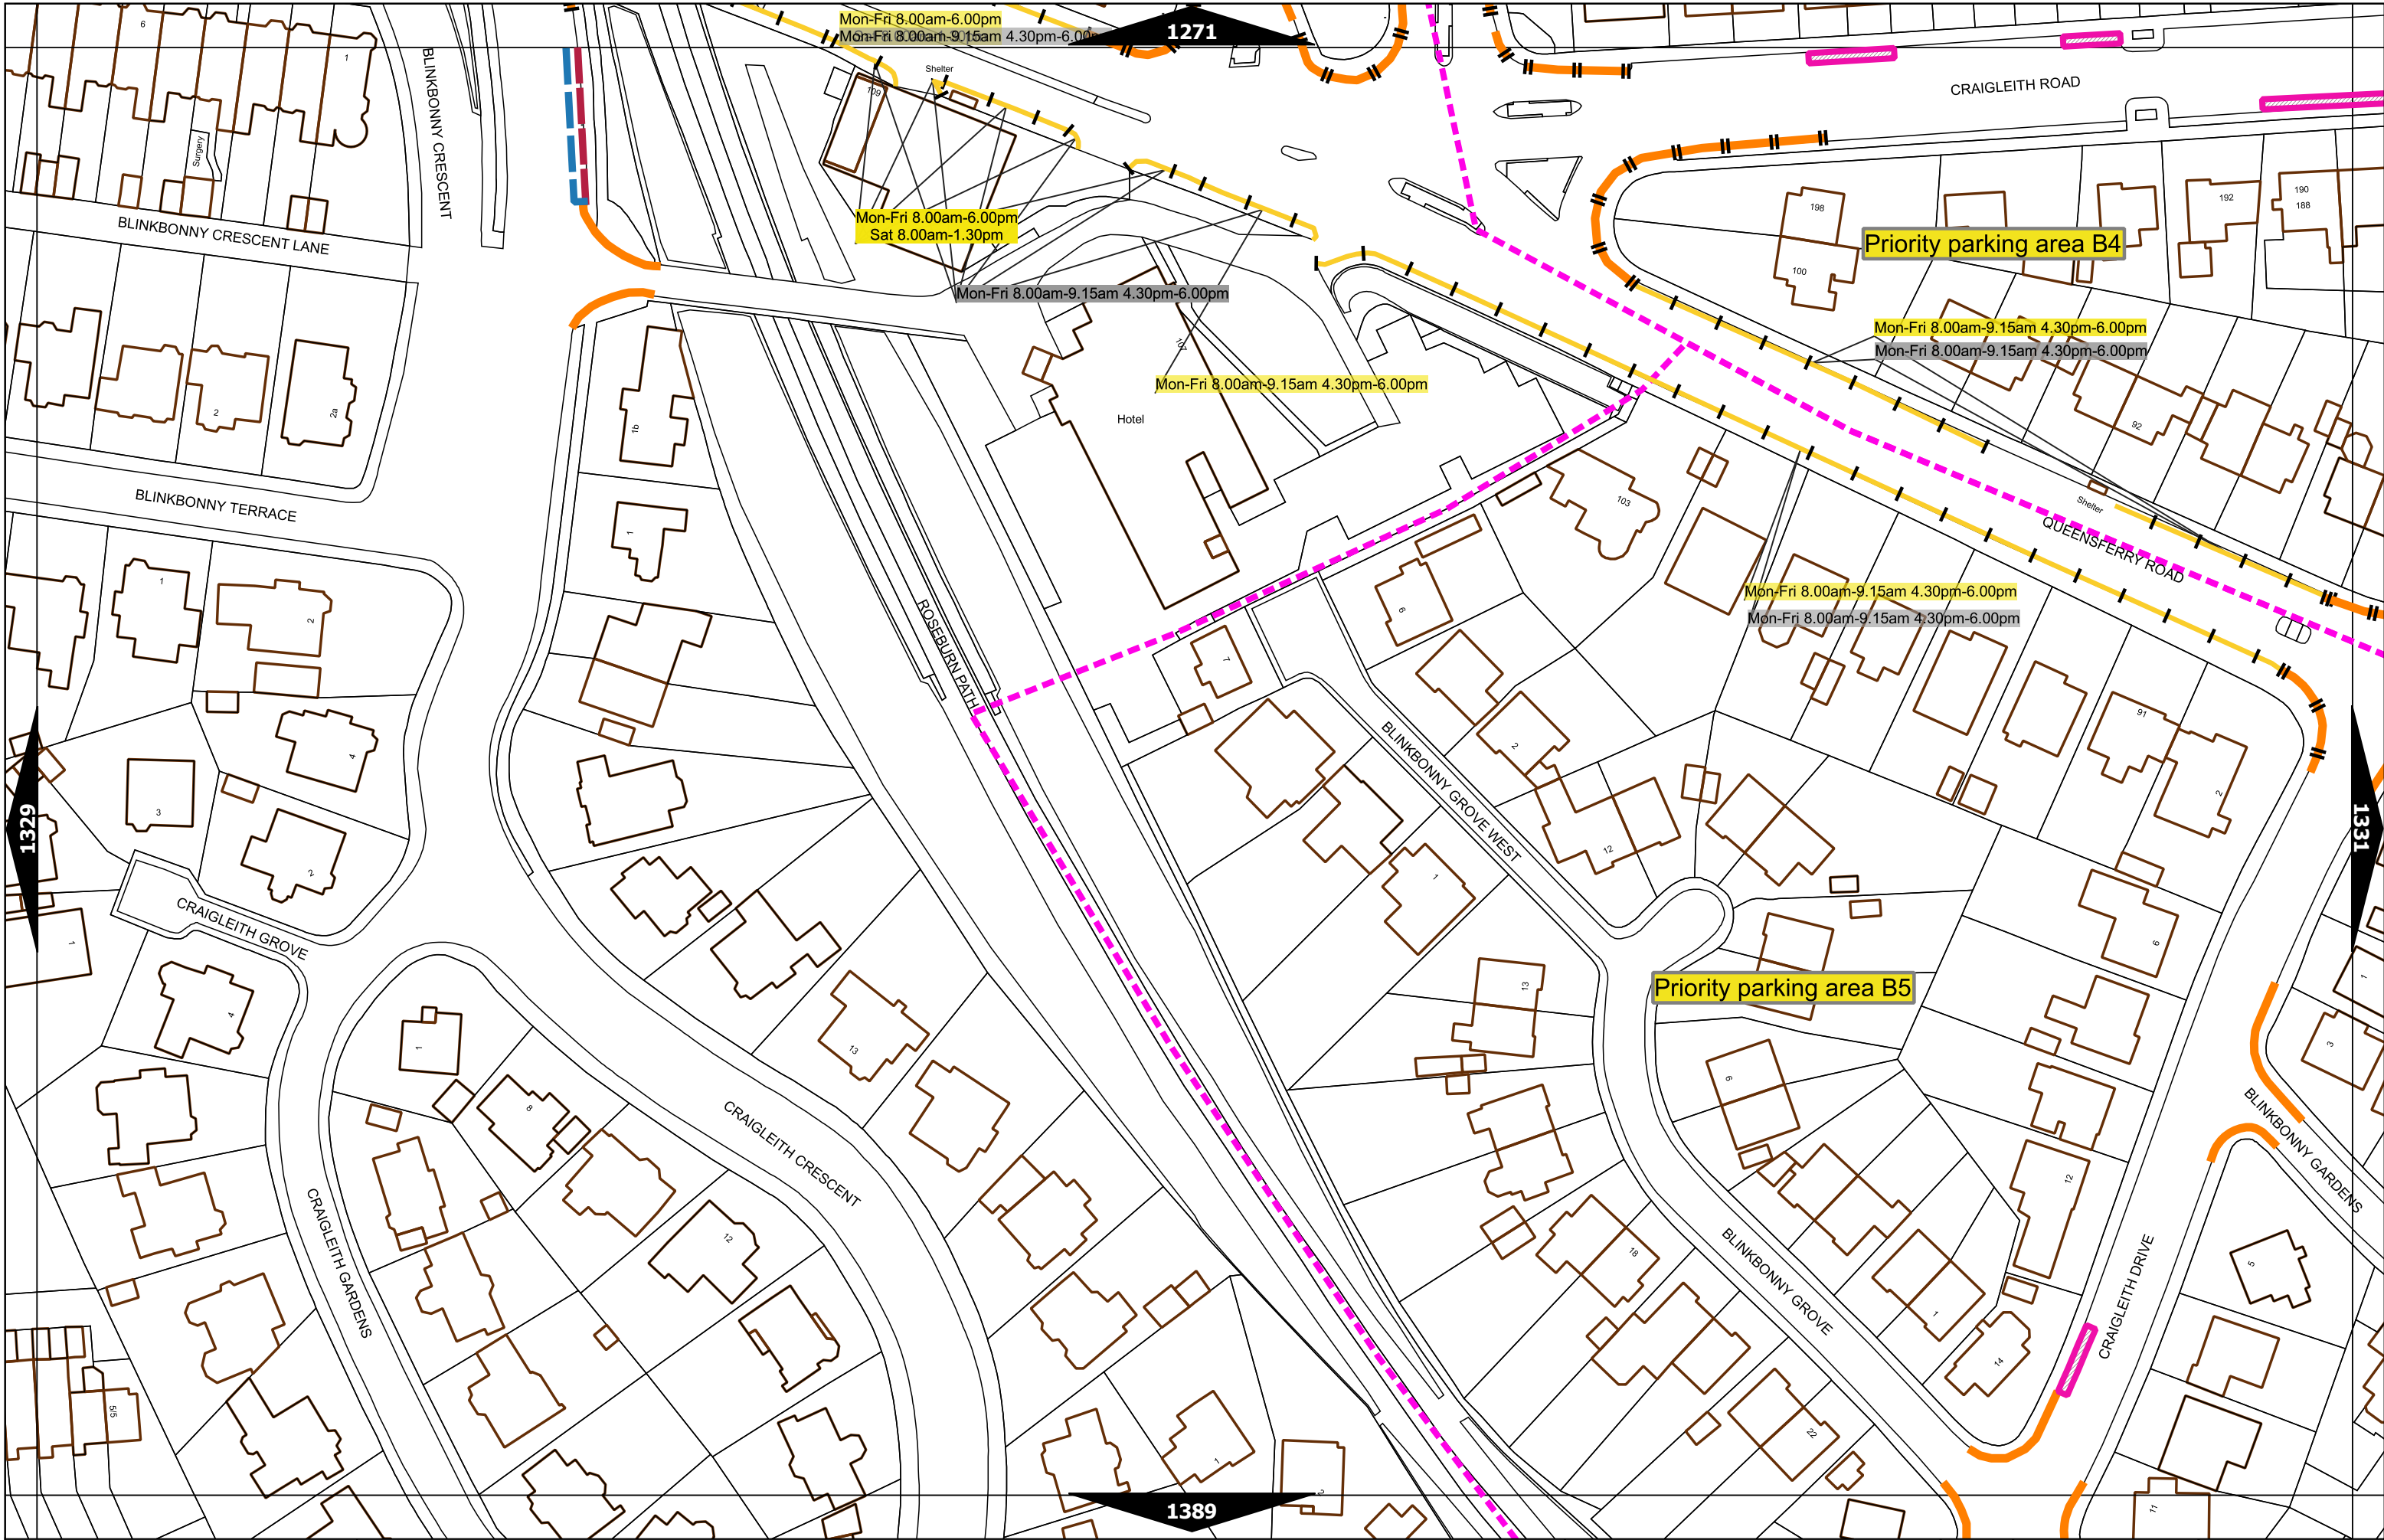

N 	Scale at A3	1:1000
	Effective Date	31-Mar-2023
	Map Tile	1330
	Revision	3
	Status	CONFIRMED