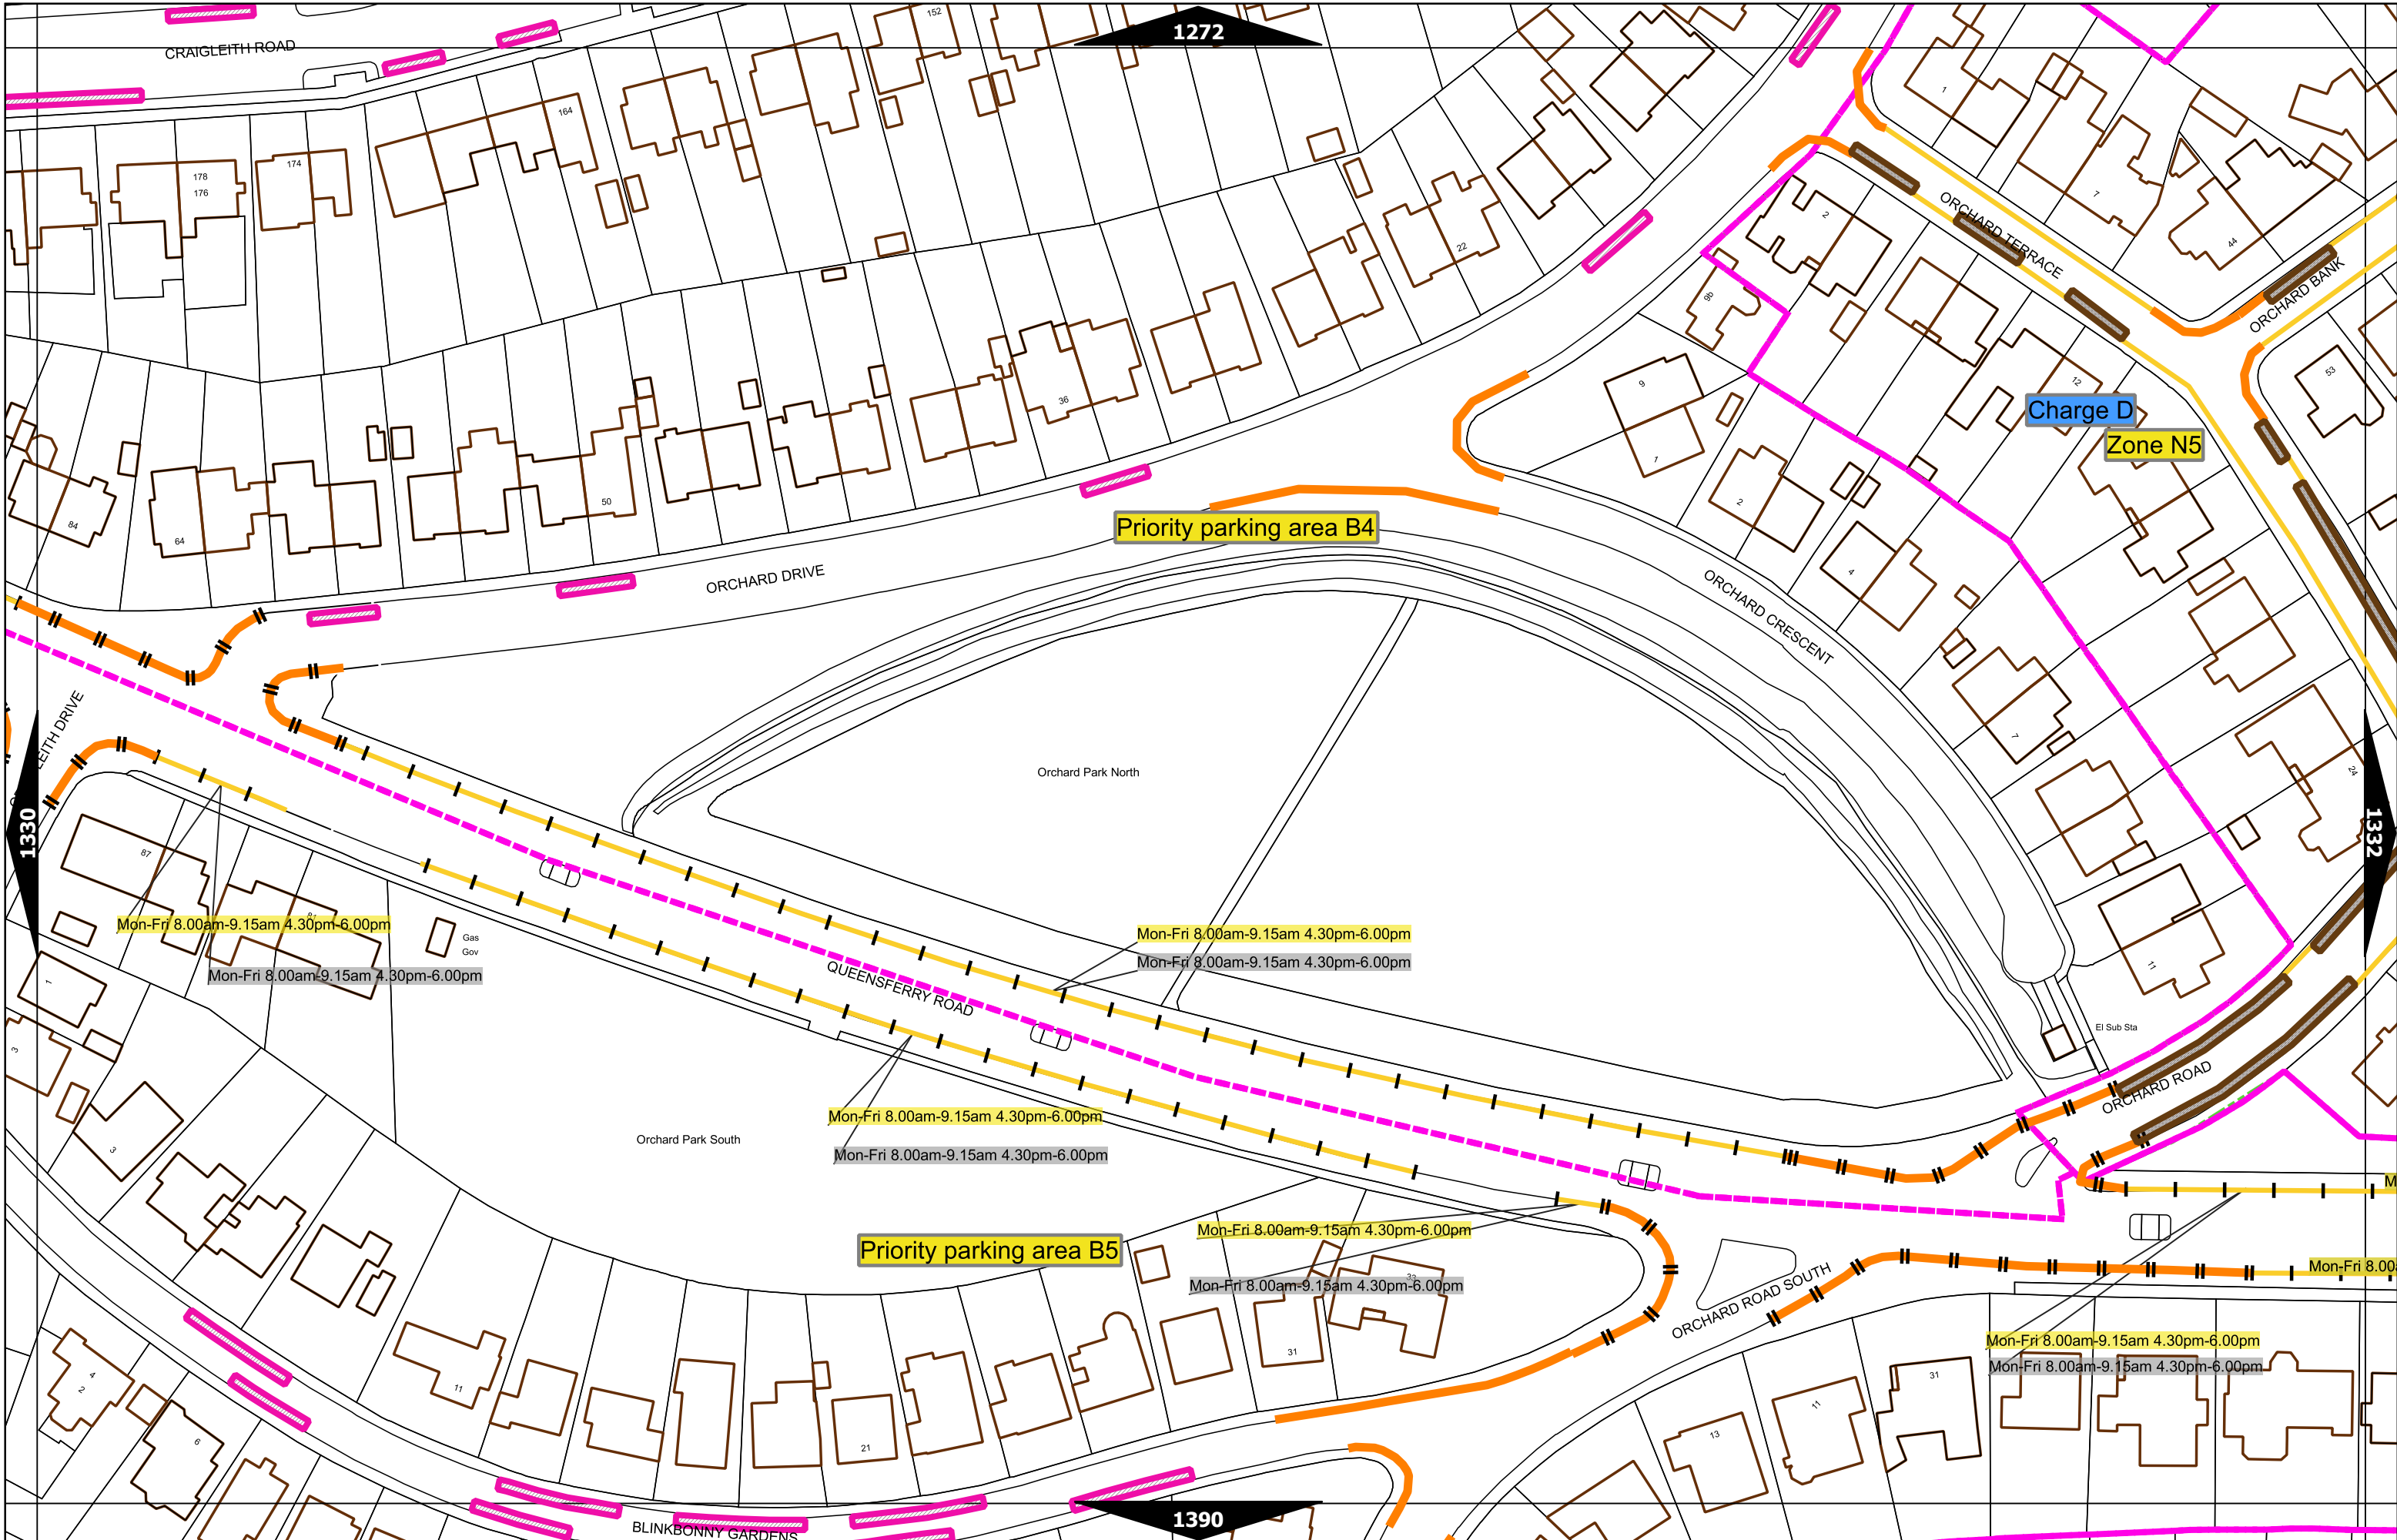

Mon-Fri 8.00am-6.00pm
Mon-Fri 8.00am-9.15am 4.30pm-6.00pm

1271

Mon-Fri 8.00am-6.00pm
Sat 8.00am-1.30pm

Mon-Fri 8.00am-9.15am 4.30pm-6.00pm

Mon-Fri 8.00am-9.15am 4.30pm-6.00pm

Priority parking area B4

Mon-Fri 8.00am-9.15am 4.30pm-6.00pm
Mon-Fri 8.00am-9.15am 4.30pm-6.00pm

Mon-Fri 8.00am-9.15am 4.30pm-6.00pm
Mon-Fri 8.00am-9.15am 4.30pm-6.00pm

Priority parking area B5

1389

Scale at A3	1:1000
Effective Date	15-Jan-2024
Map Tile	1330
Revision	4
Status	CONFIRMED

Scale at A3	1:1000
Effective Date	15-Jan-2024
Map Tile	1331
Revision	3
Status	CONFIRMED