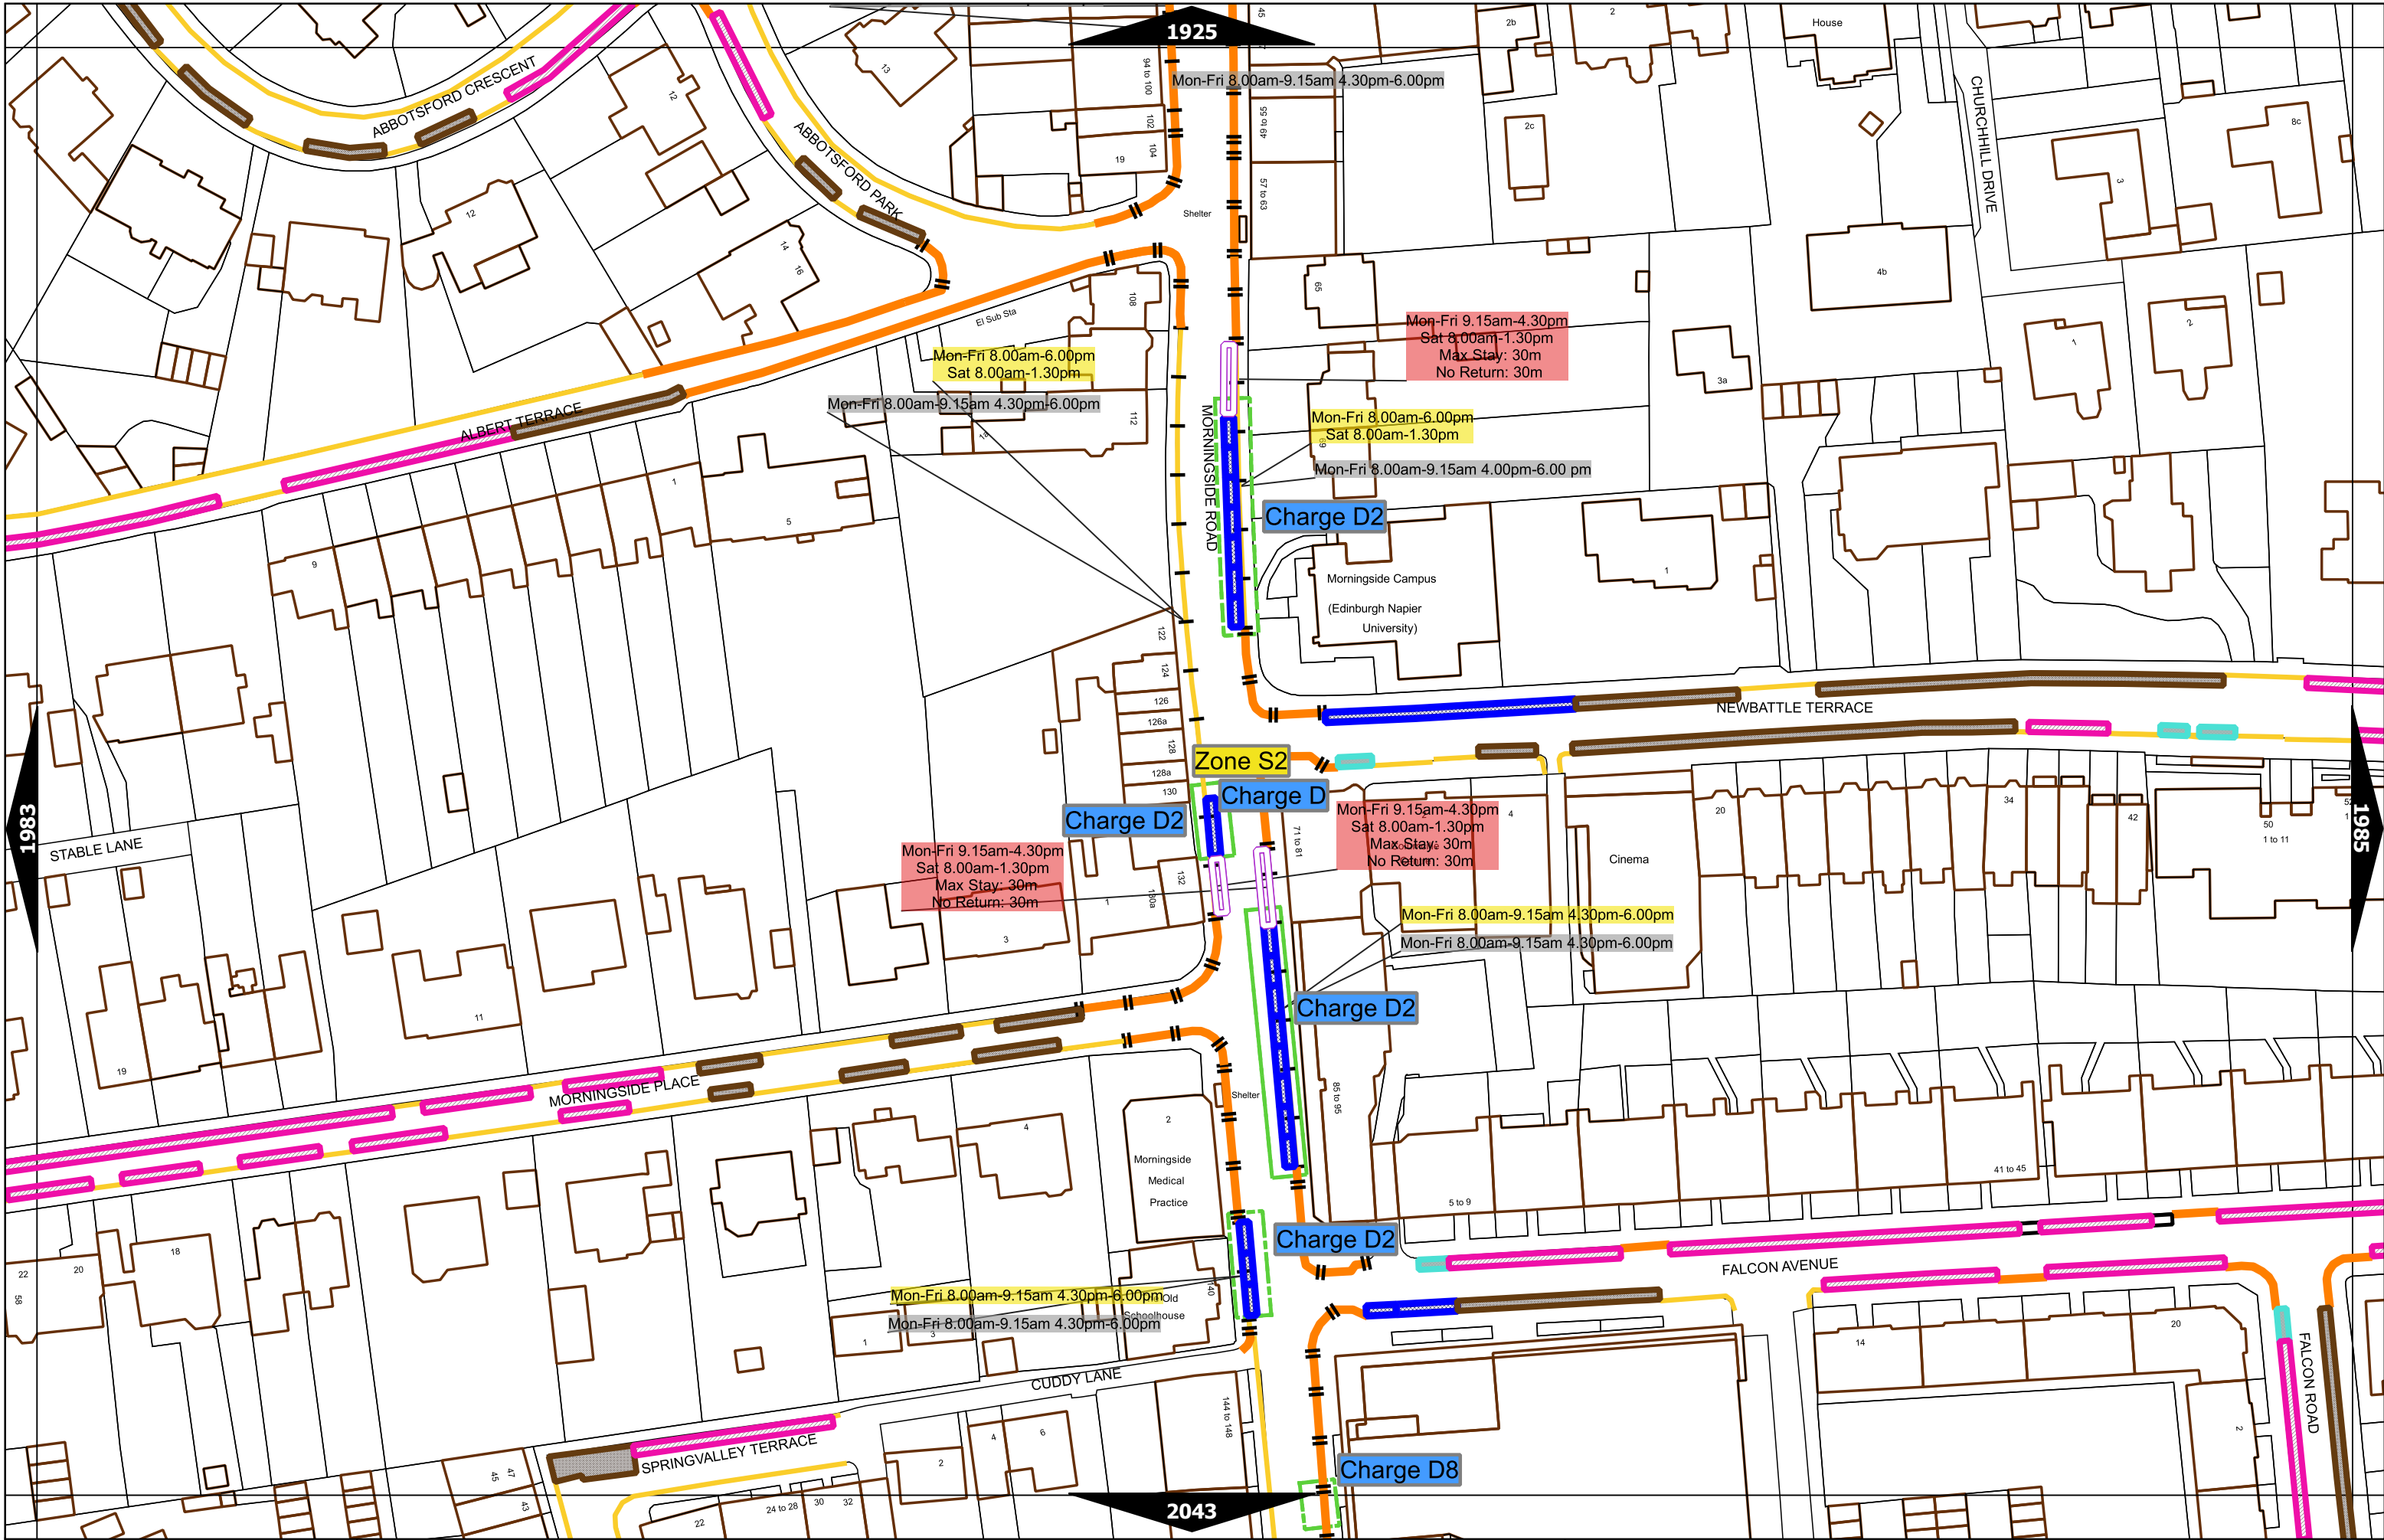

Scale at A3	1:1000
Effective Date	25-Sep-2023
Map Tile	1984
Revision	4
Status	CONFIRMED