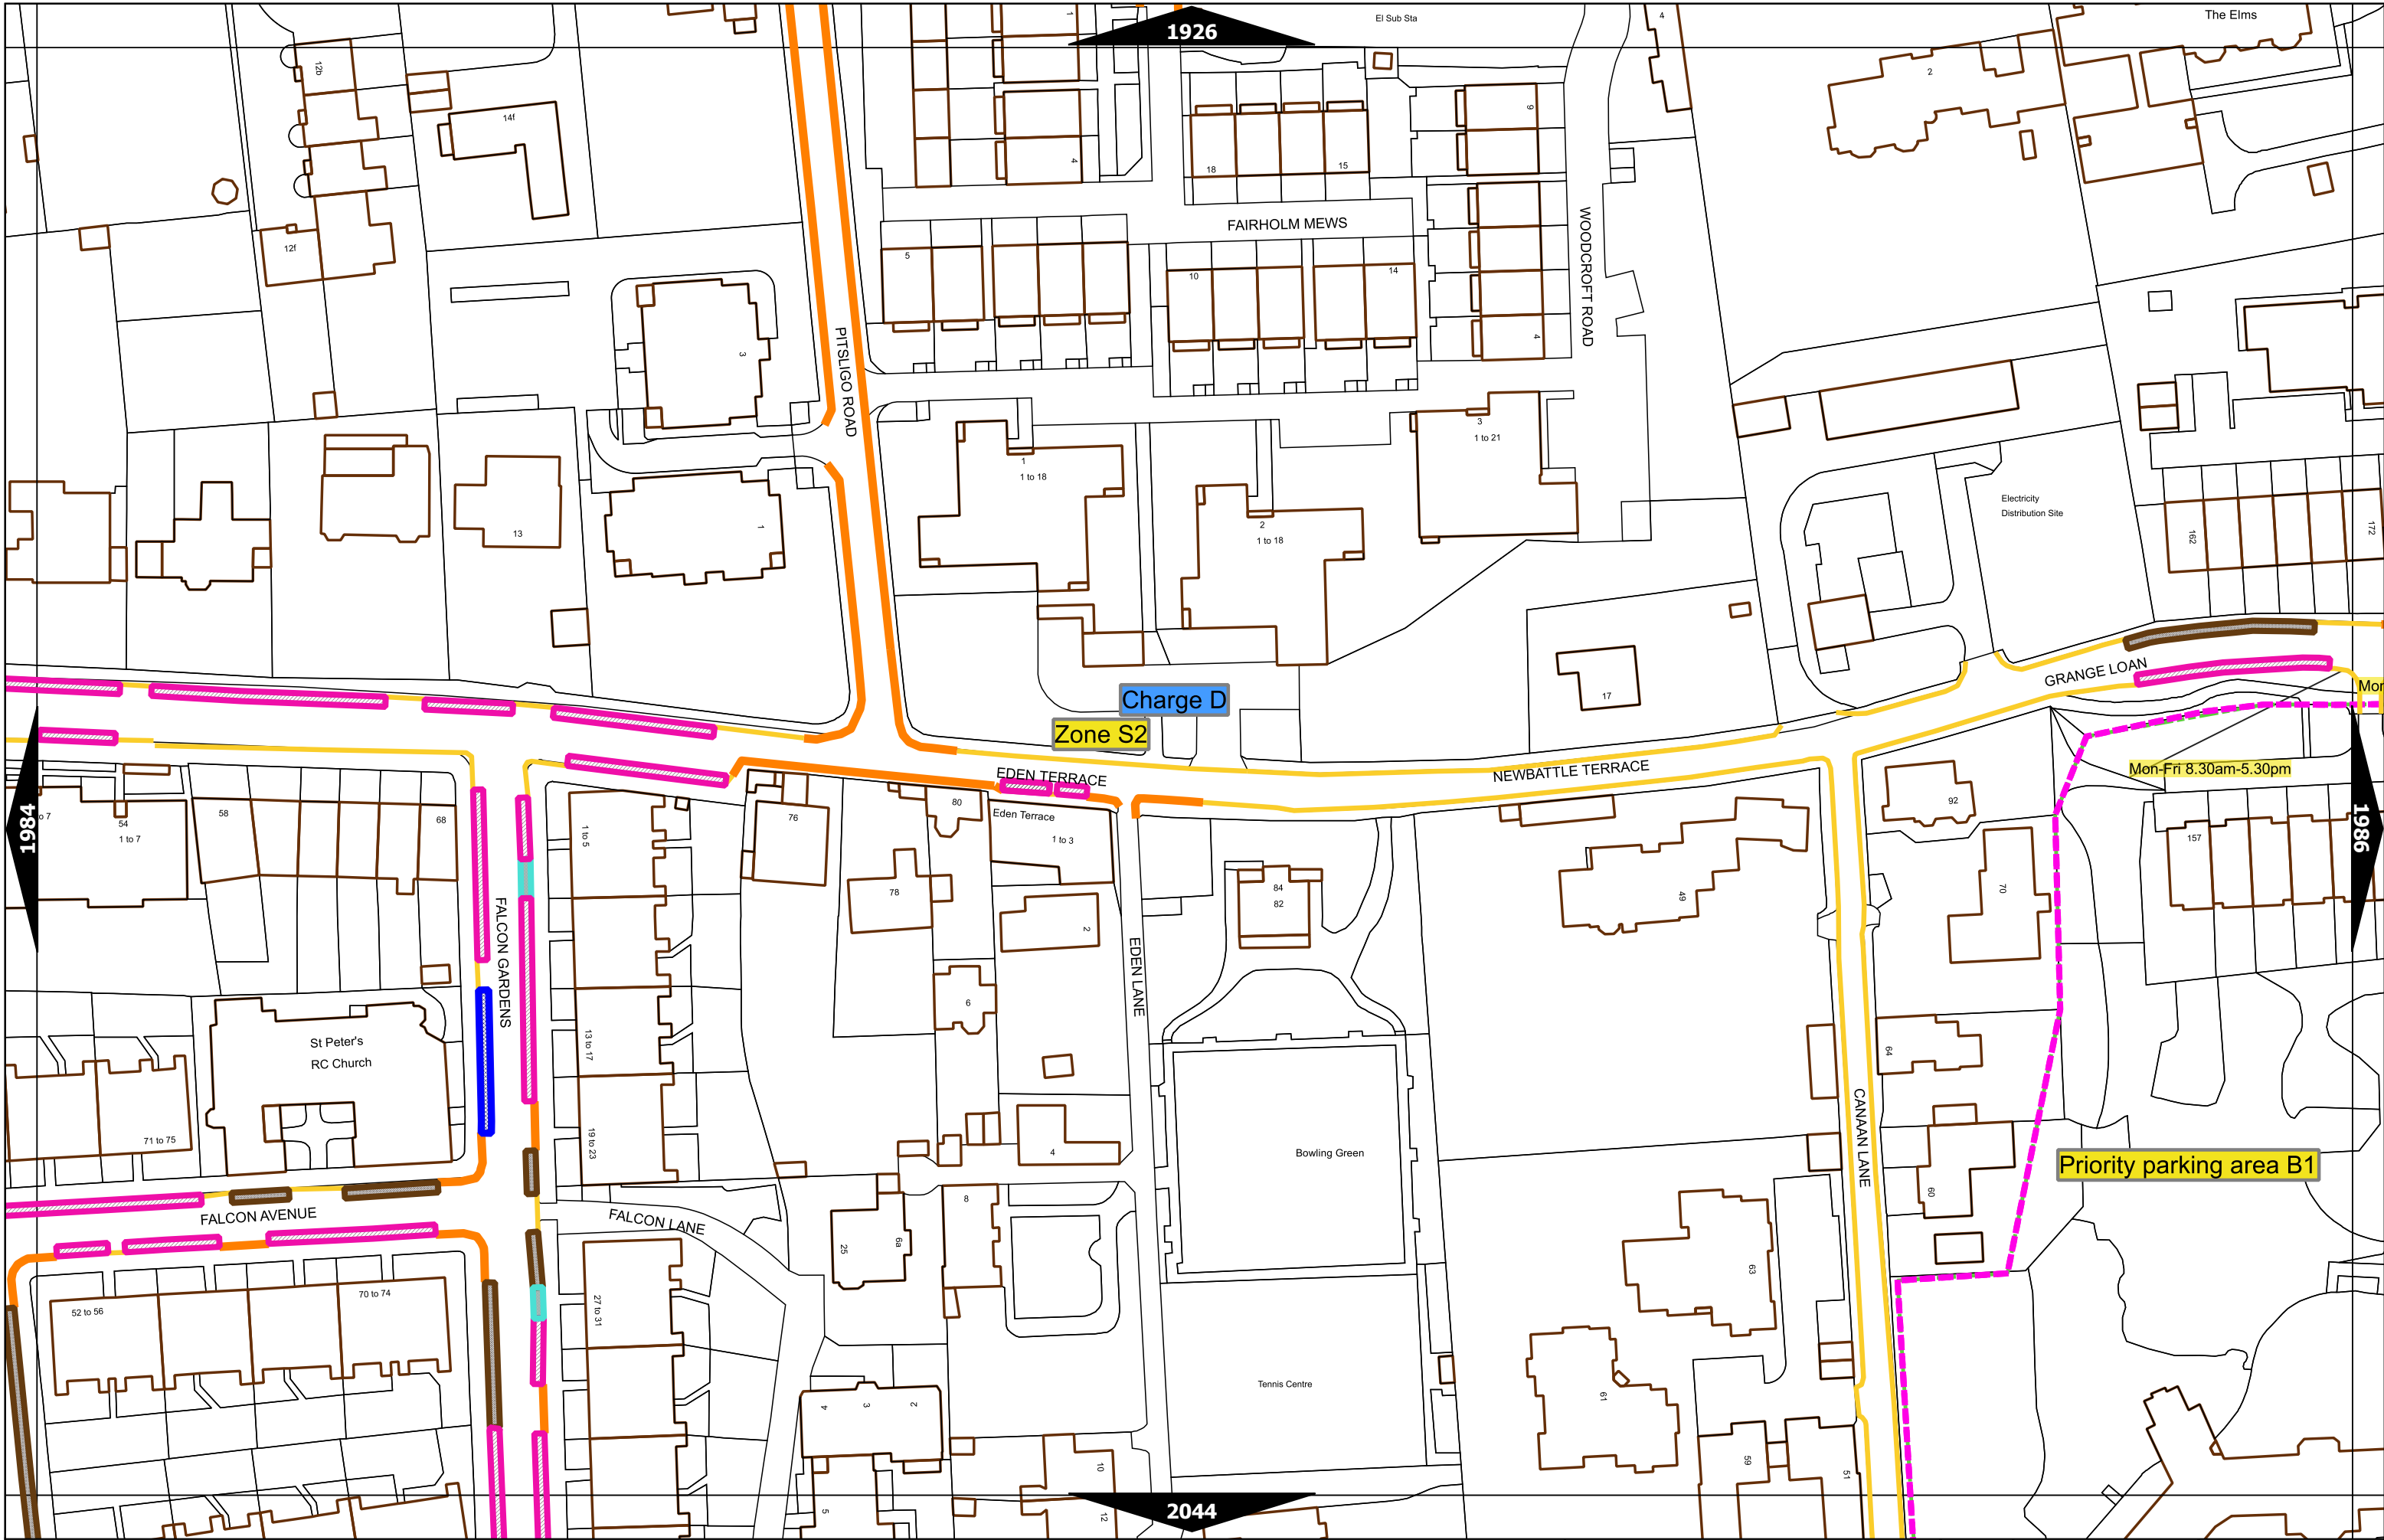

Scale at A3	1:1000
Effective Date	25-Sep-2023
Map Tile	1985
Revision	5
Status	CONFIRMED