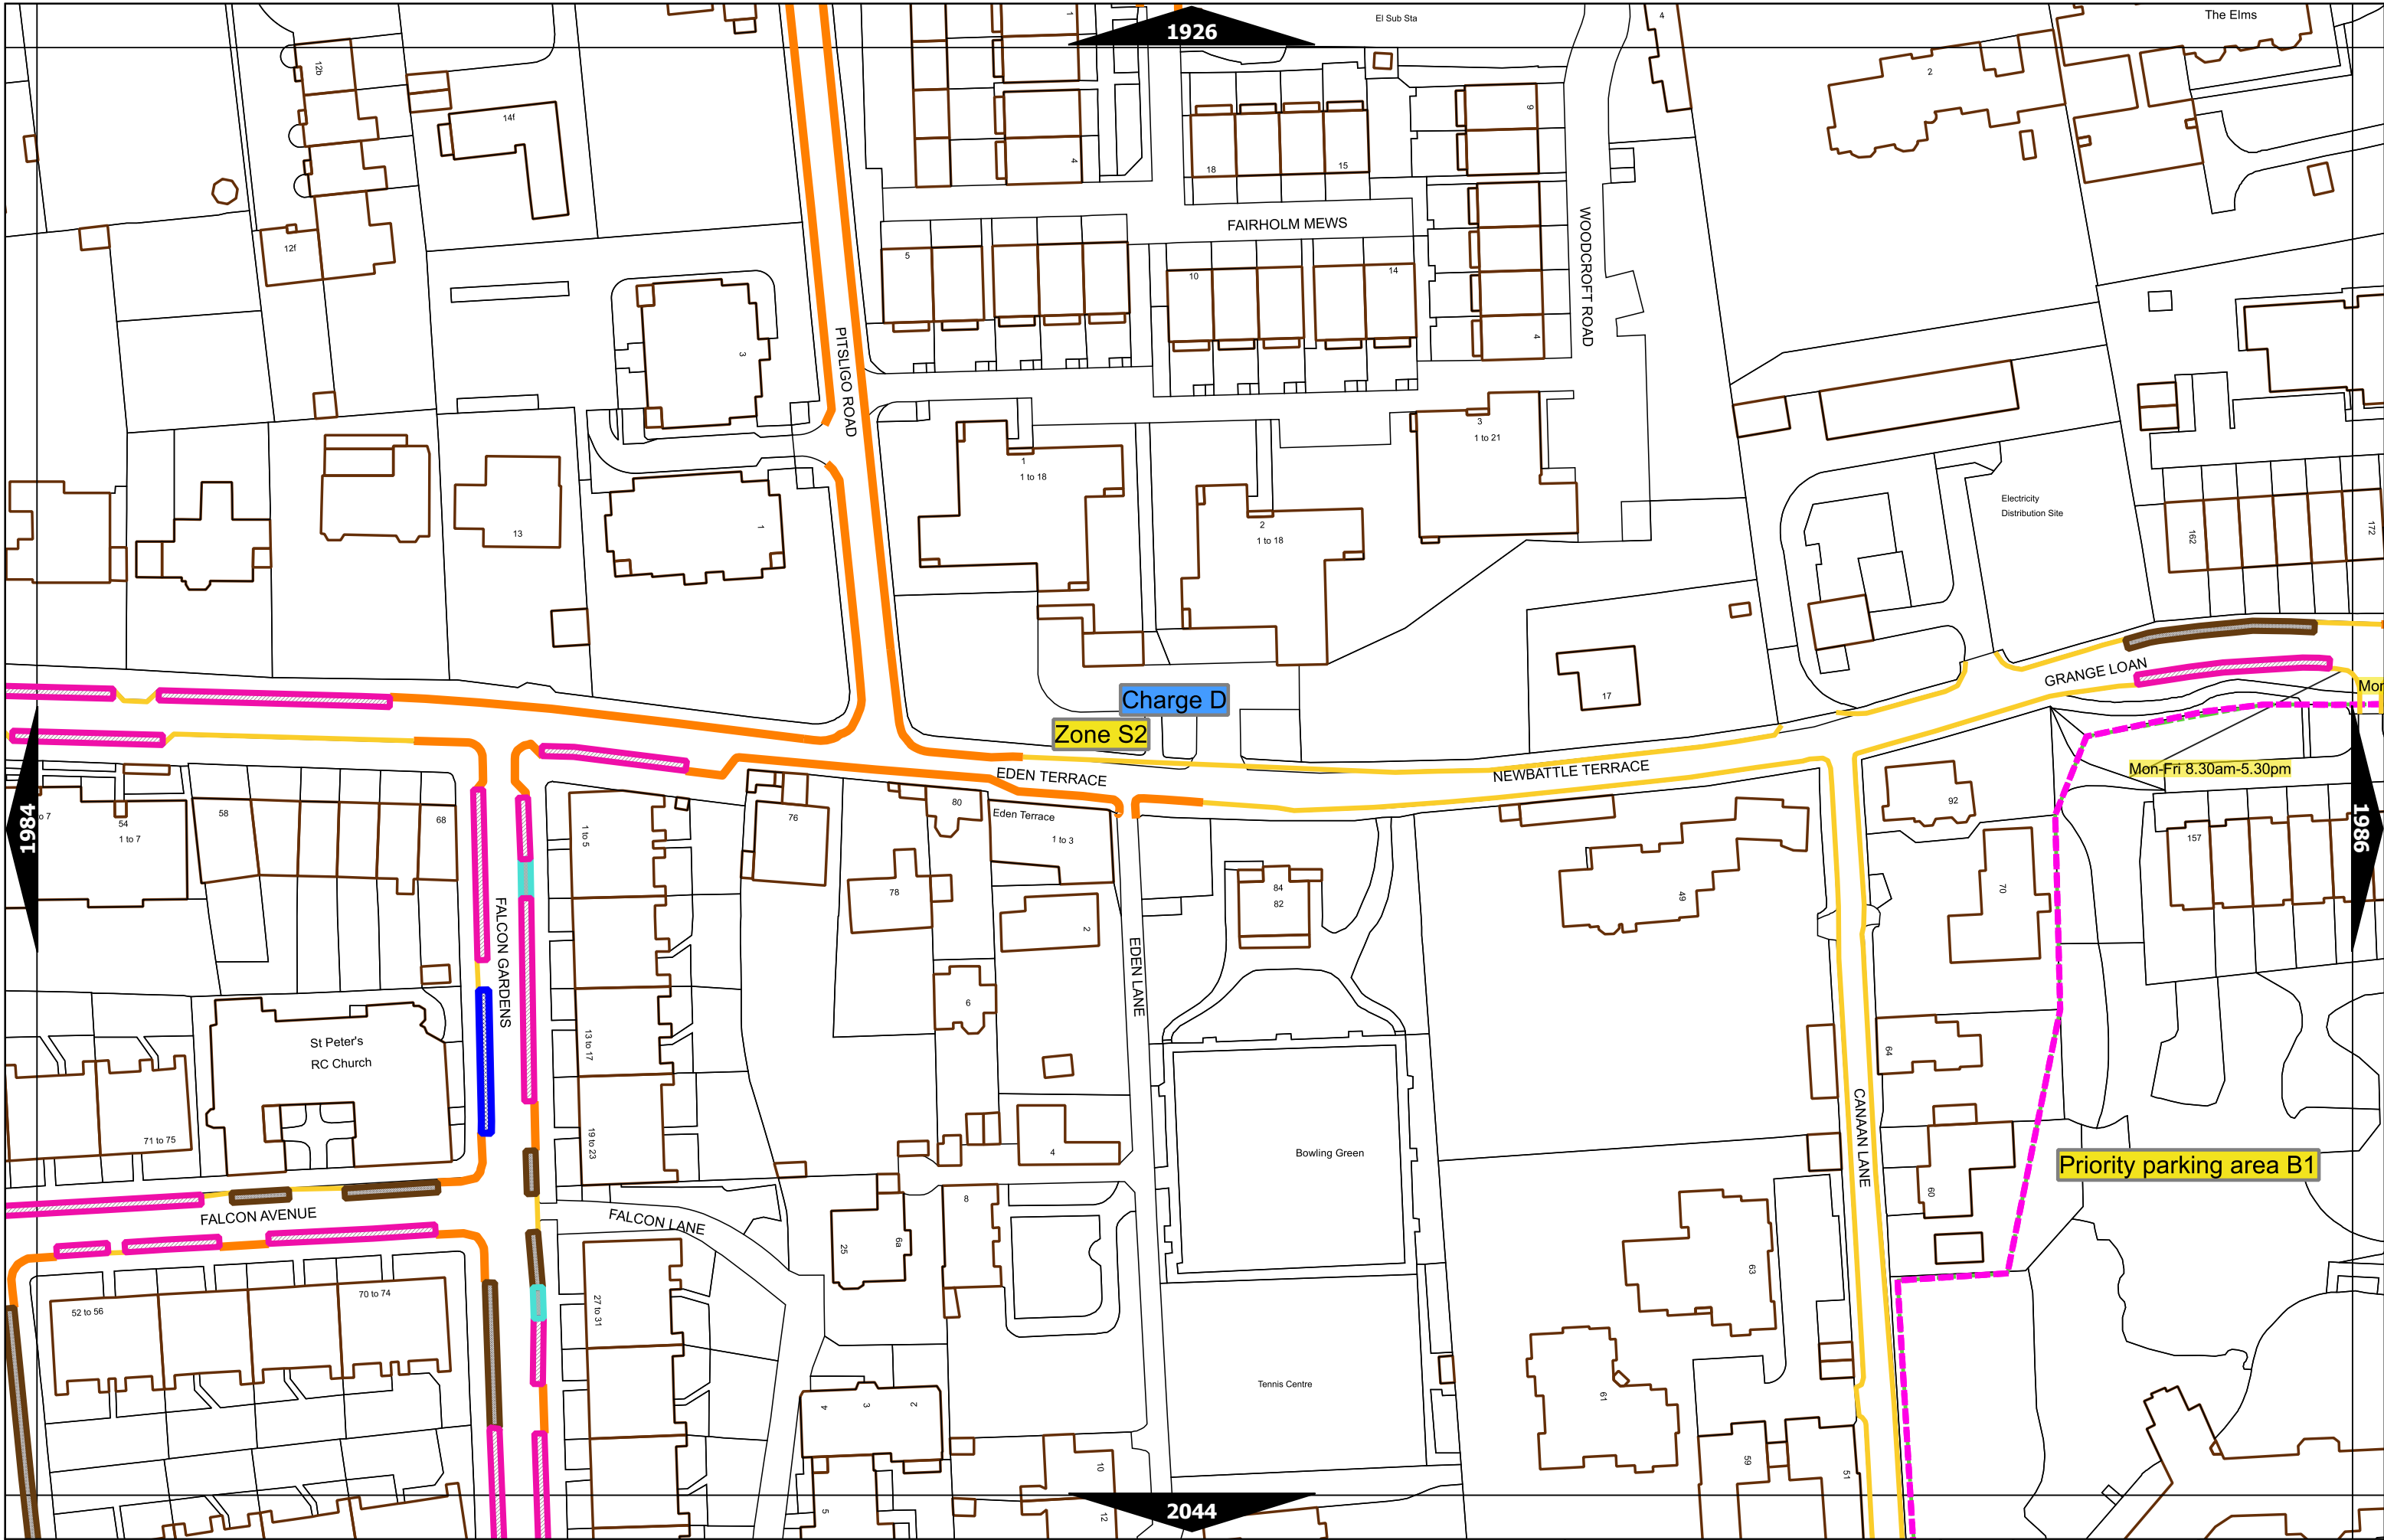

Scale at A3	1:1000
Print Date	11-May-2022
Map Tile	1984
Revision	5
Status	PROPOSED

Scale at A3	1:1000
Print Date	11-May-2022
Map Tile	1985
Revision	7
Status	PROPOSED