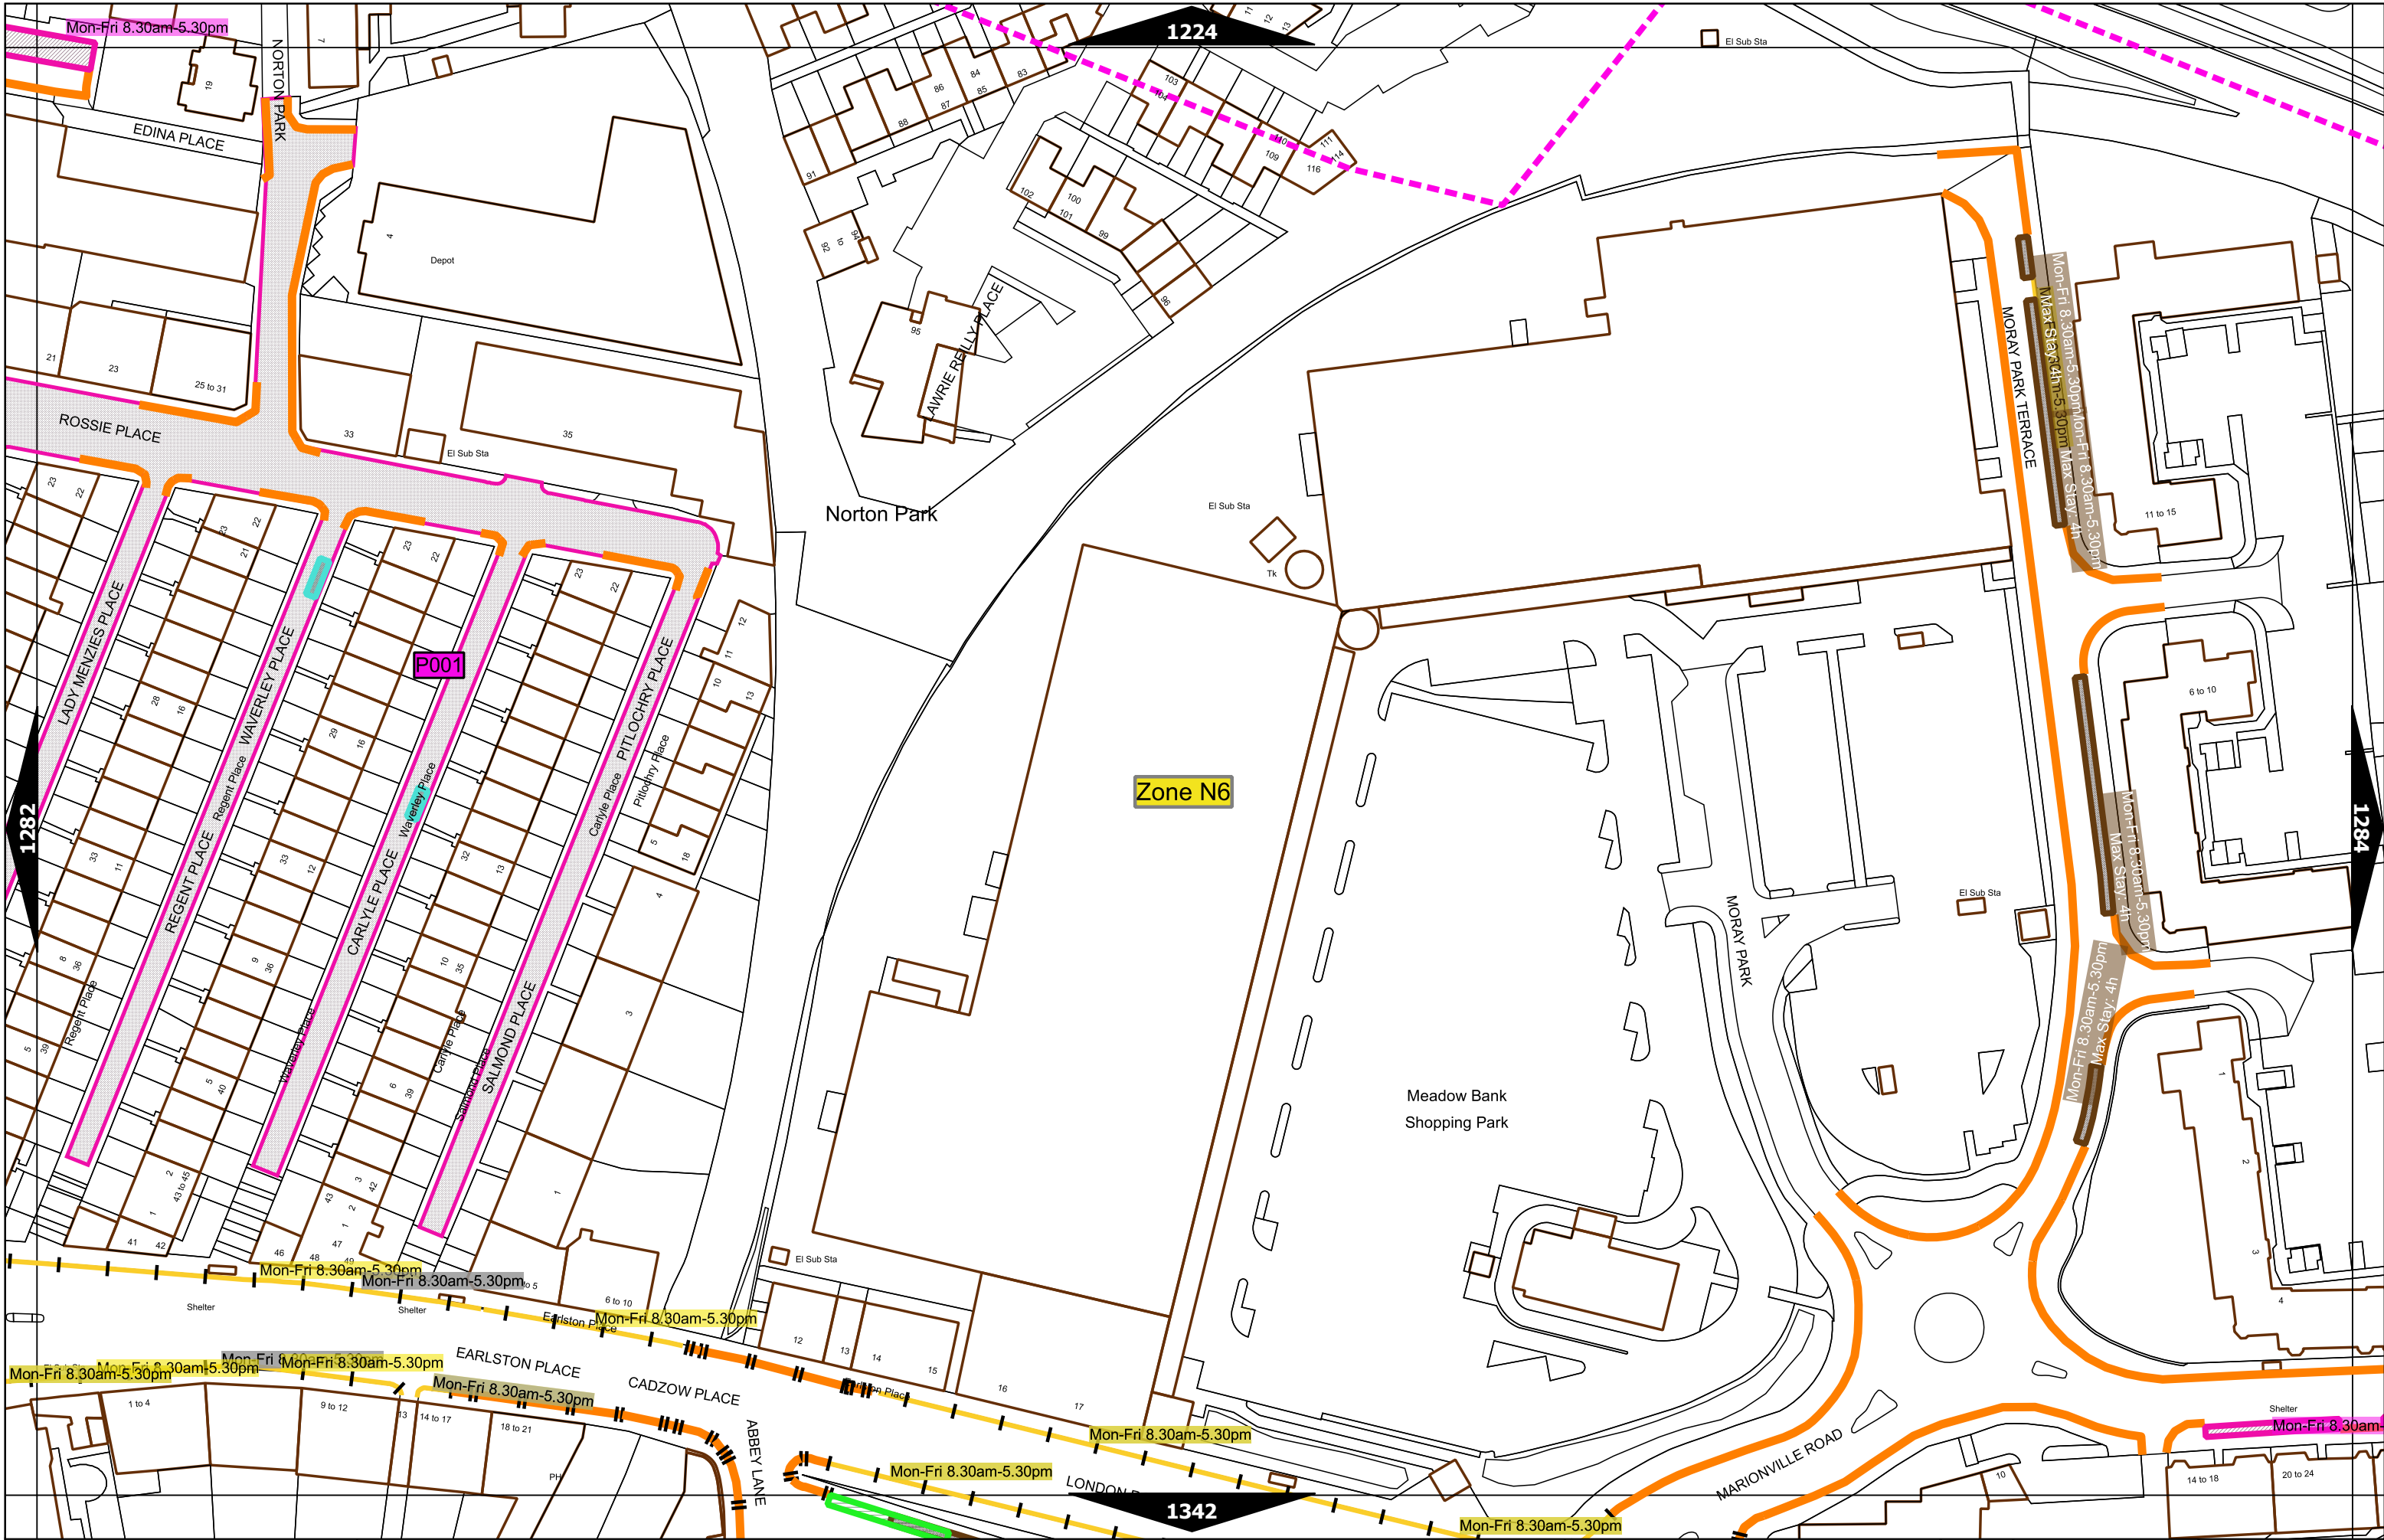

Scale at A3	1:1000
Effective Date	06-Feb-2023
Map Tile	1283
Revision	3
Status	CONFIRMED