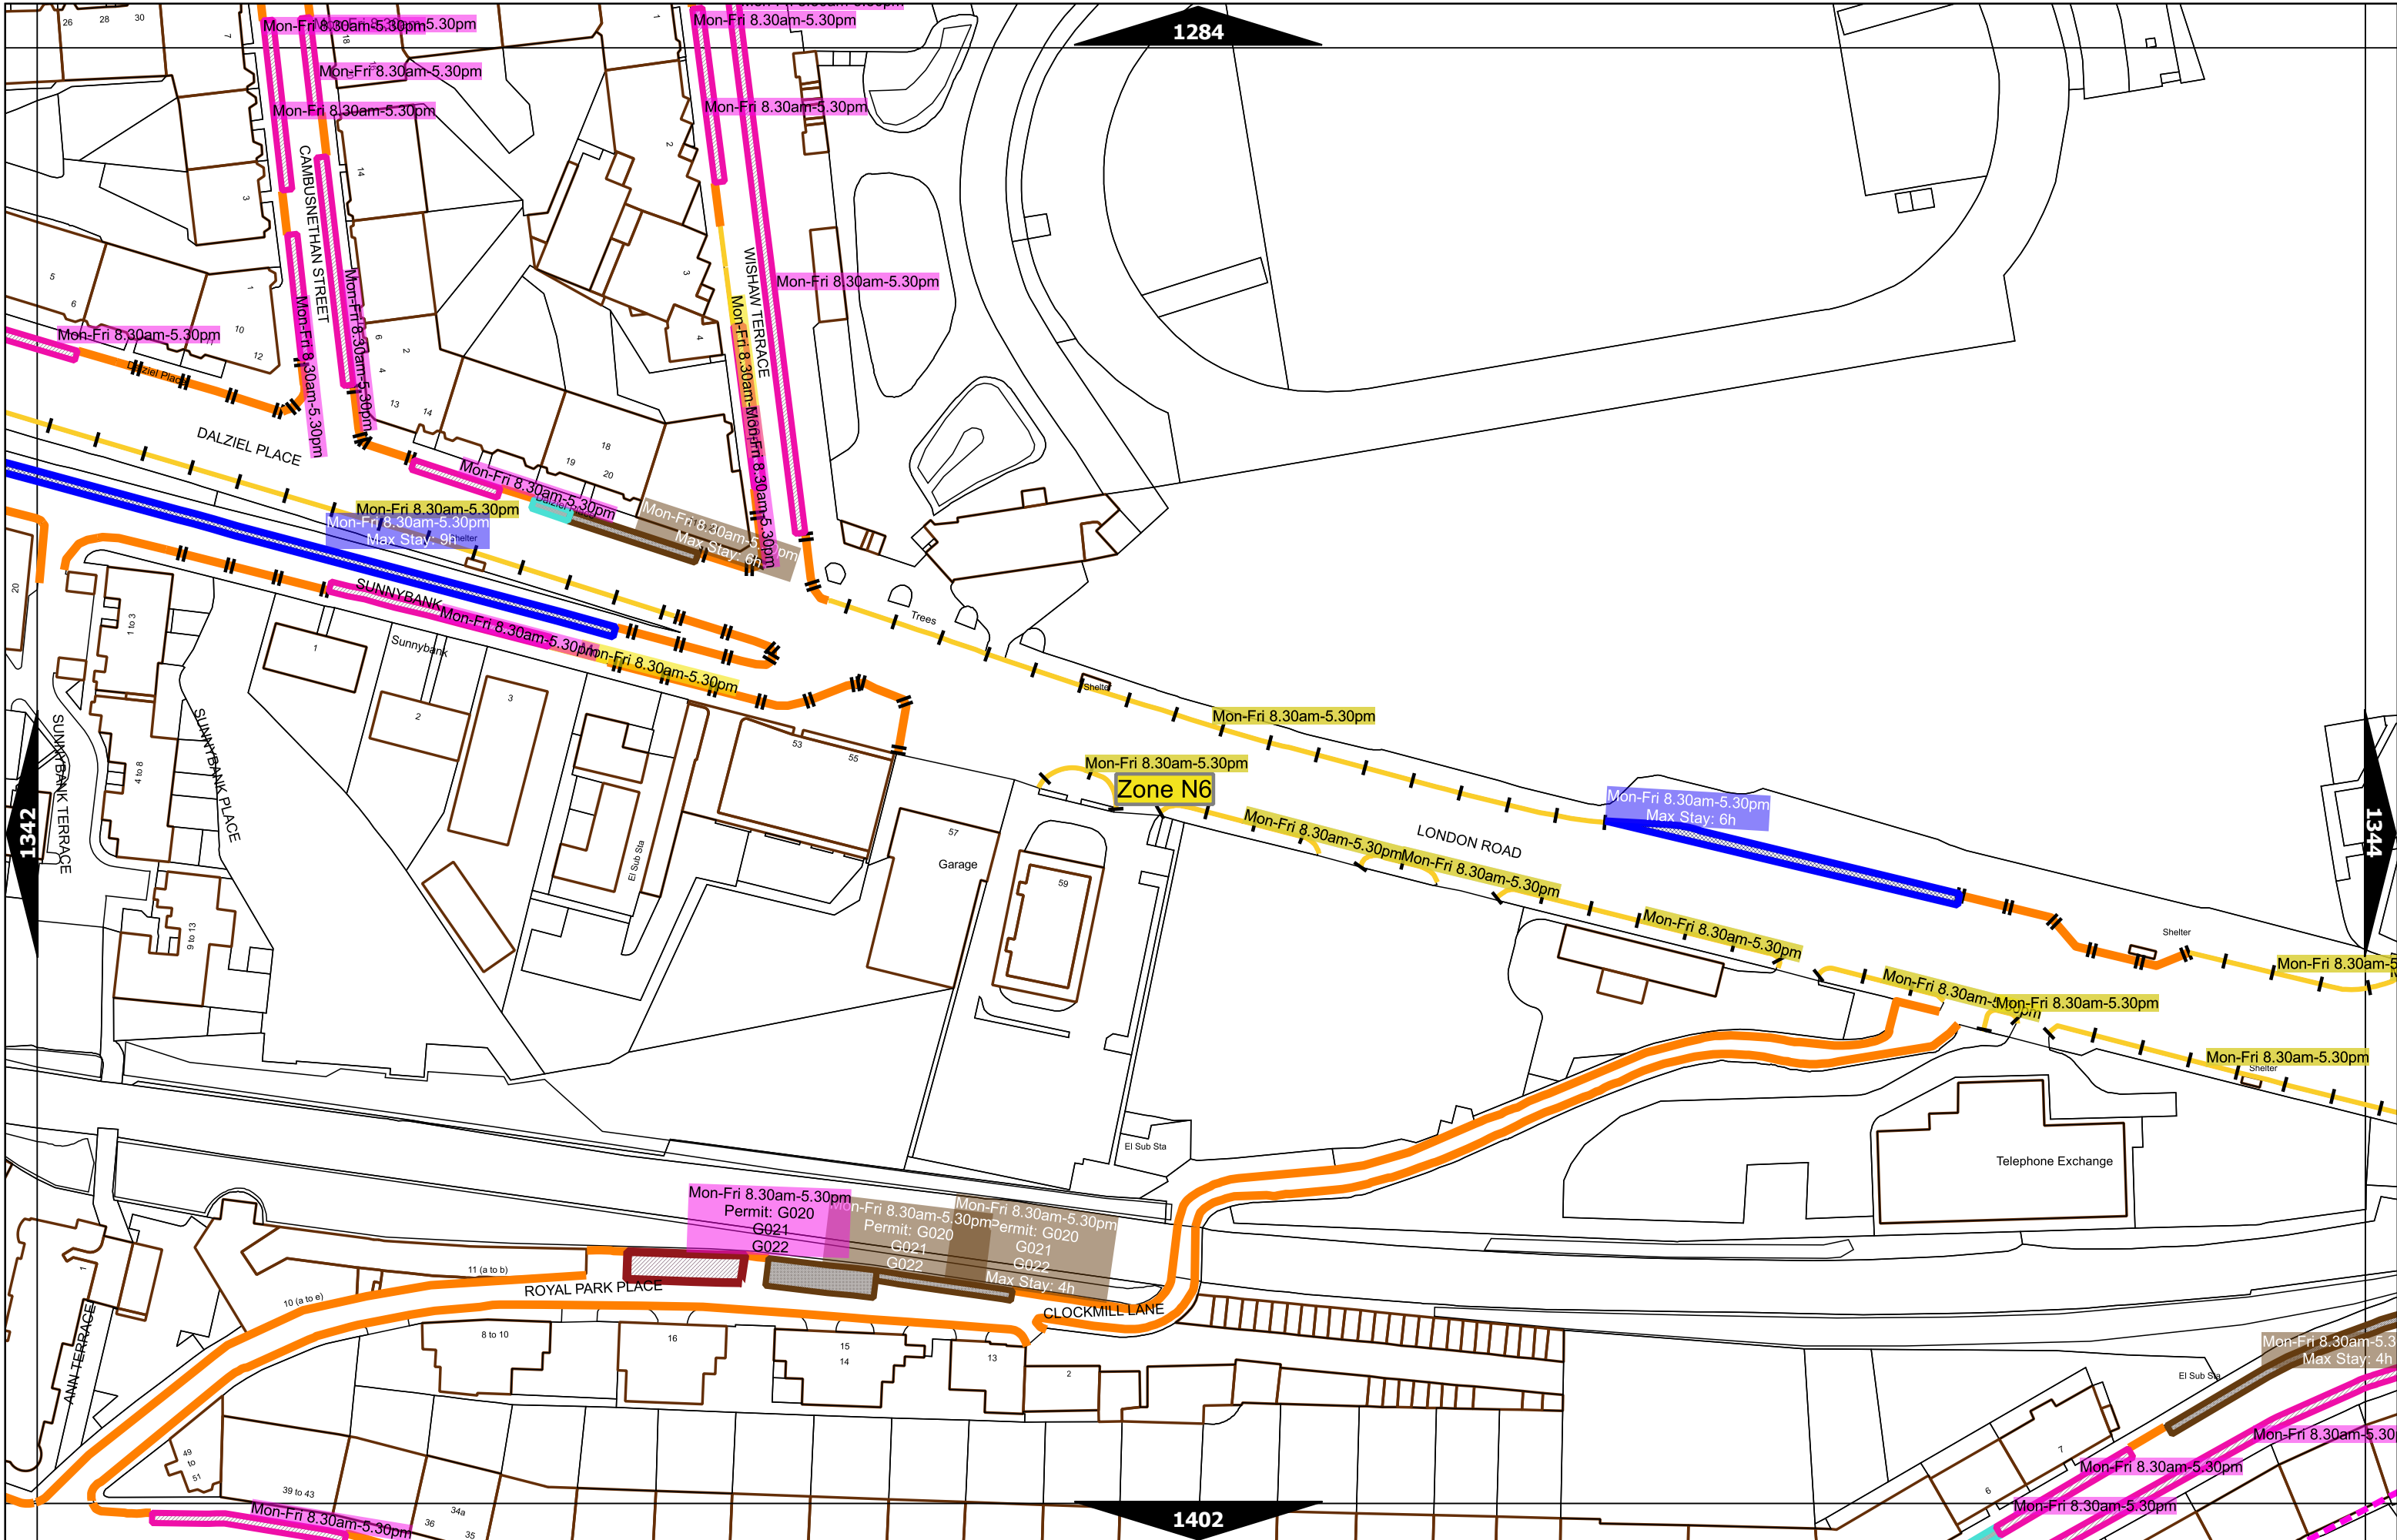

Note: This table indicated the typical maximum stay periods and any differences are labelled on the map tiles.

Scale at A3	1:1000
Effective Date	23-Jan-2024
Map Tile	1282
Revision	6
Status	CONFIRMED

Scale at A3	1:1000
Effective Date	06-Feb-2023
Map Tile	1283
Revision	3
Status	CONFIRMED

Scale at A3	1:1000
Effective Date	02-Oct-2023
Map Tile	1342
Revision	4
Status	CONFIRMED

N	Scale at A3	1:1000
▲	Effective Date	06-Feb-2023
	Map Tile	1343
	Revision	2
	Status	CONFIRMED