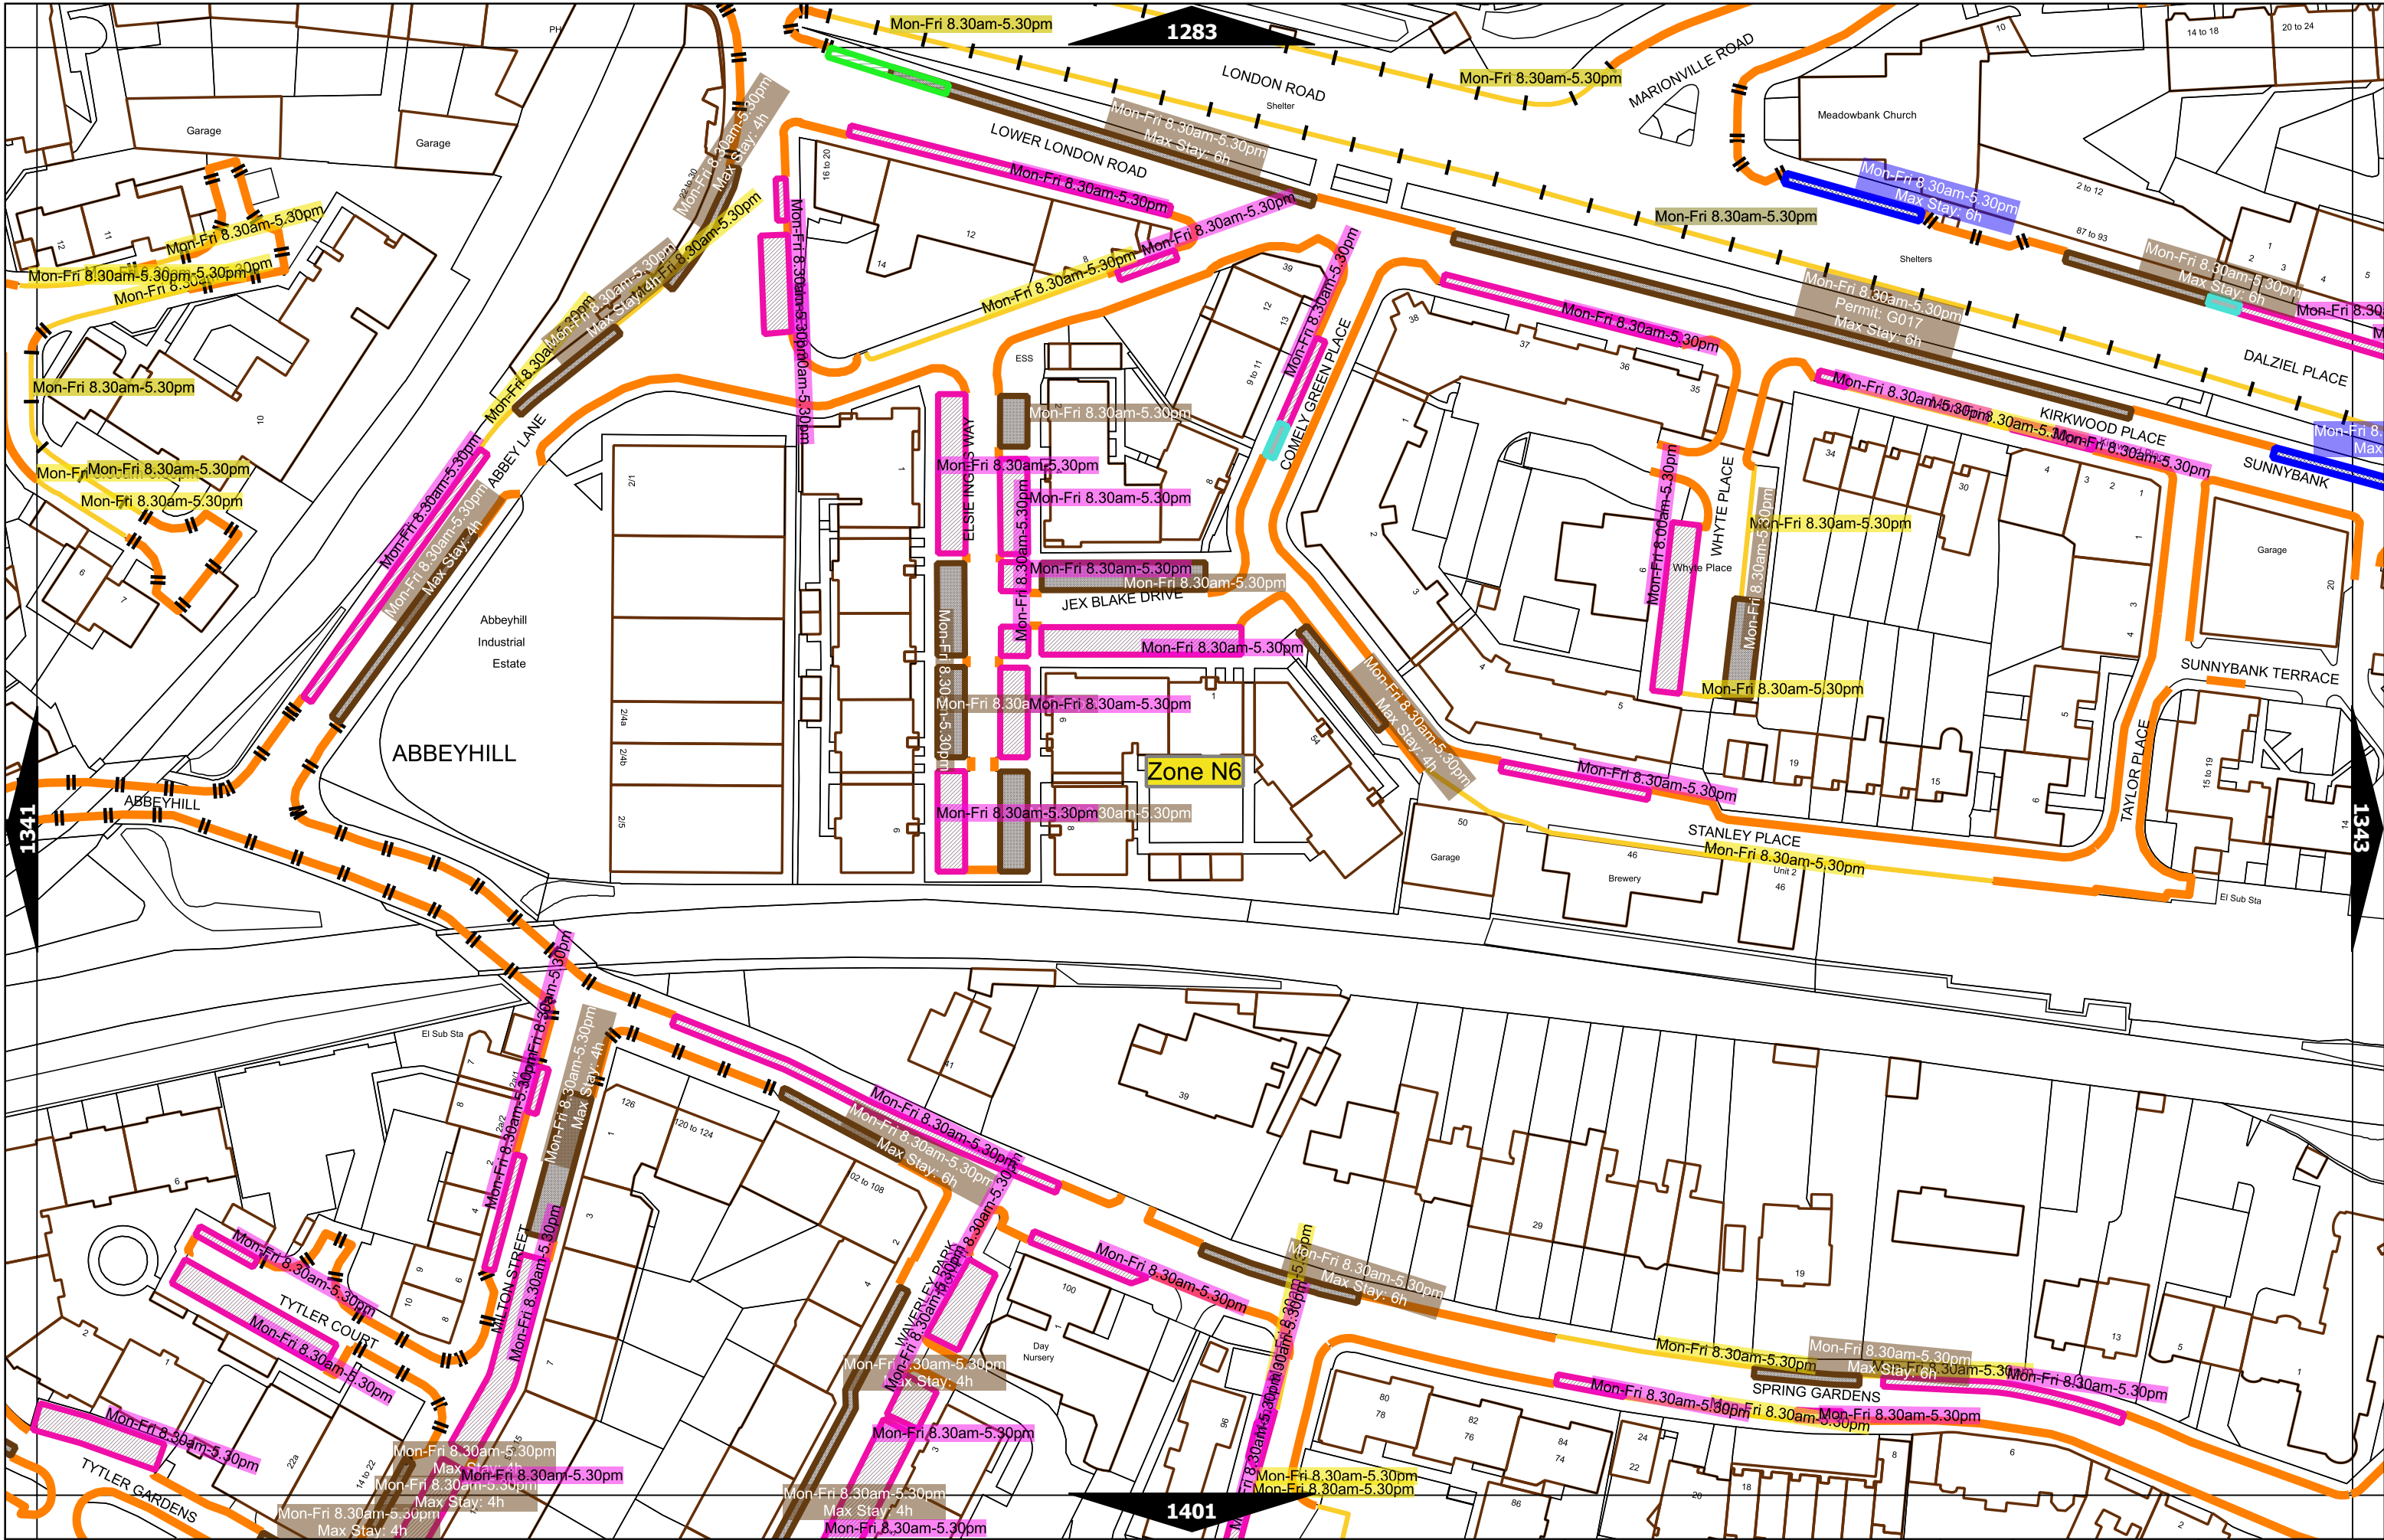

Note: This table indicated the typical maximum stay periods and any differences are labelled on the map tiles.

Scale at A3	1:1000
Effective Date	23-Jan-2024
Map Tile	1282
Revision	6
Status	CONFIRMED

Scale at A3	1:1000
Effective Date	06-Feb-2023
Map Tile	1283
Revision	3
Status	CONFIRMED

Scale at A3	1:1000
Effective Date	02-Oct-2023
Map Tile	1342
Revision	4
Status	CONFIRMED

N	Scale at A3	1:1000
▲	Effective Date	06-Feb-2023
	Map Tile	1343
	Revision	2
	Status	CONFIRMED