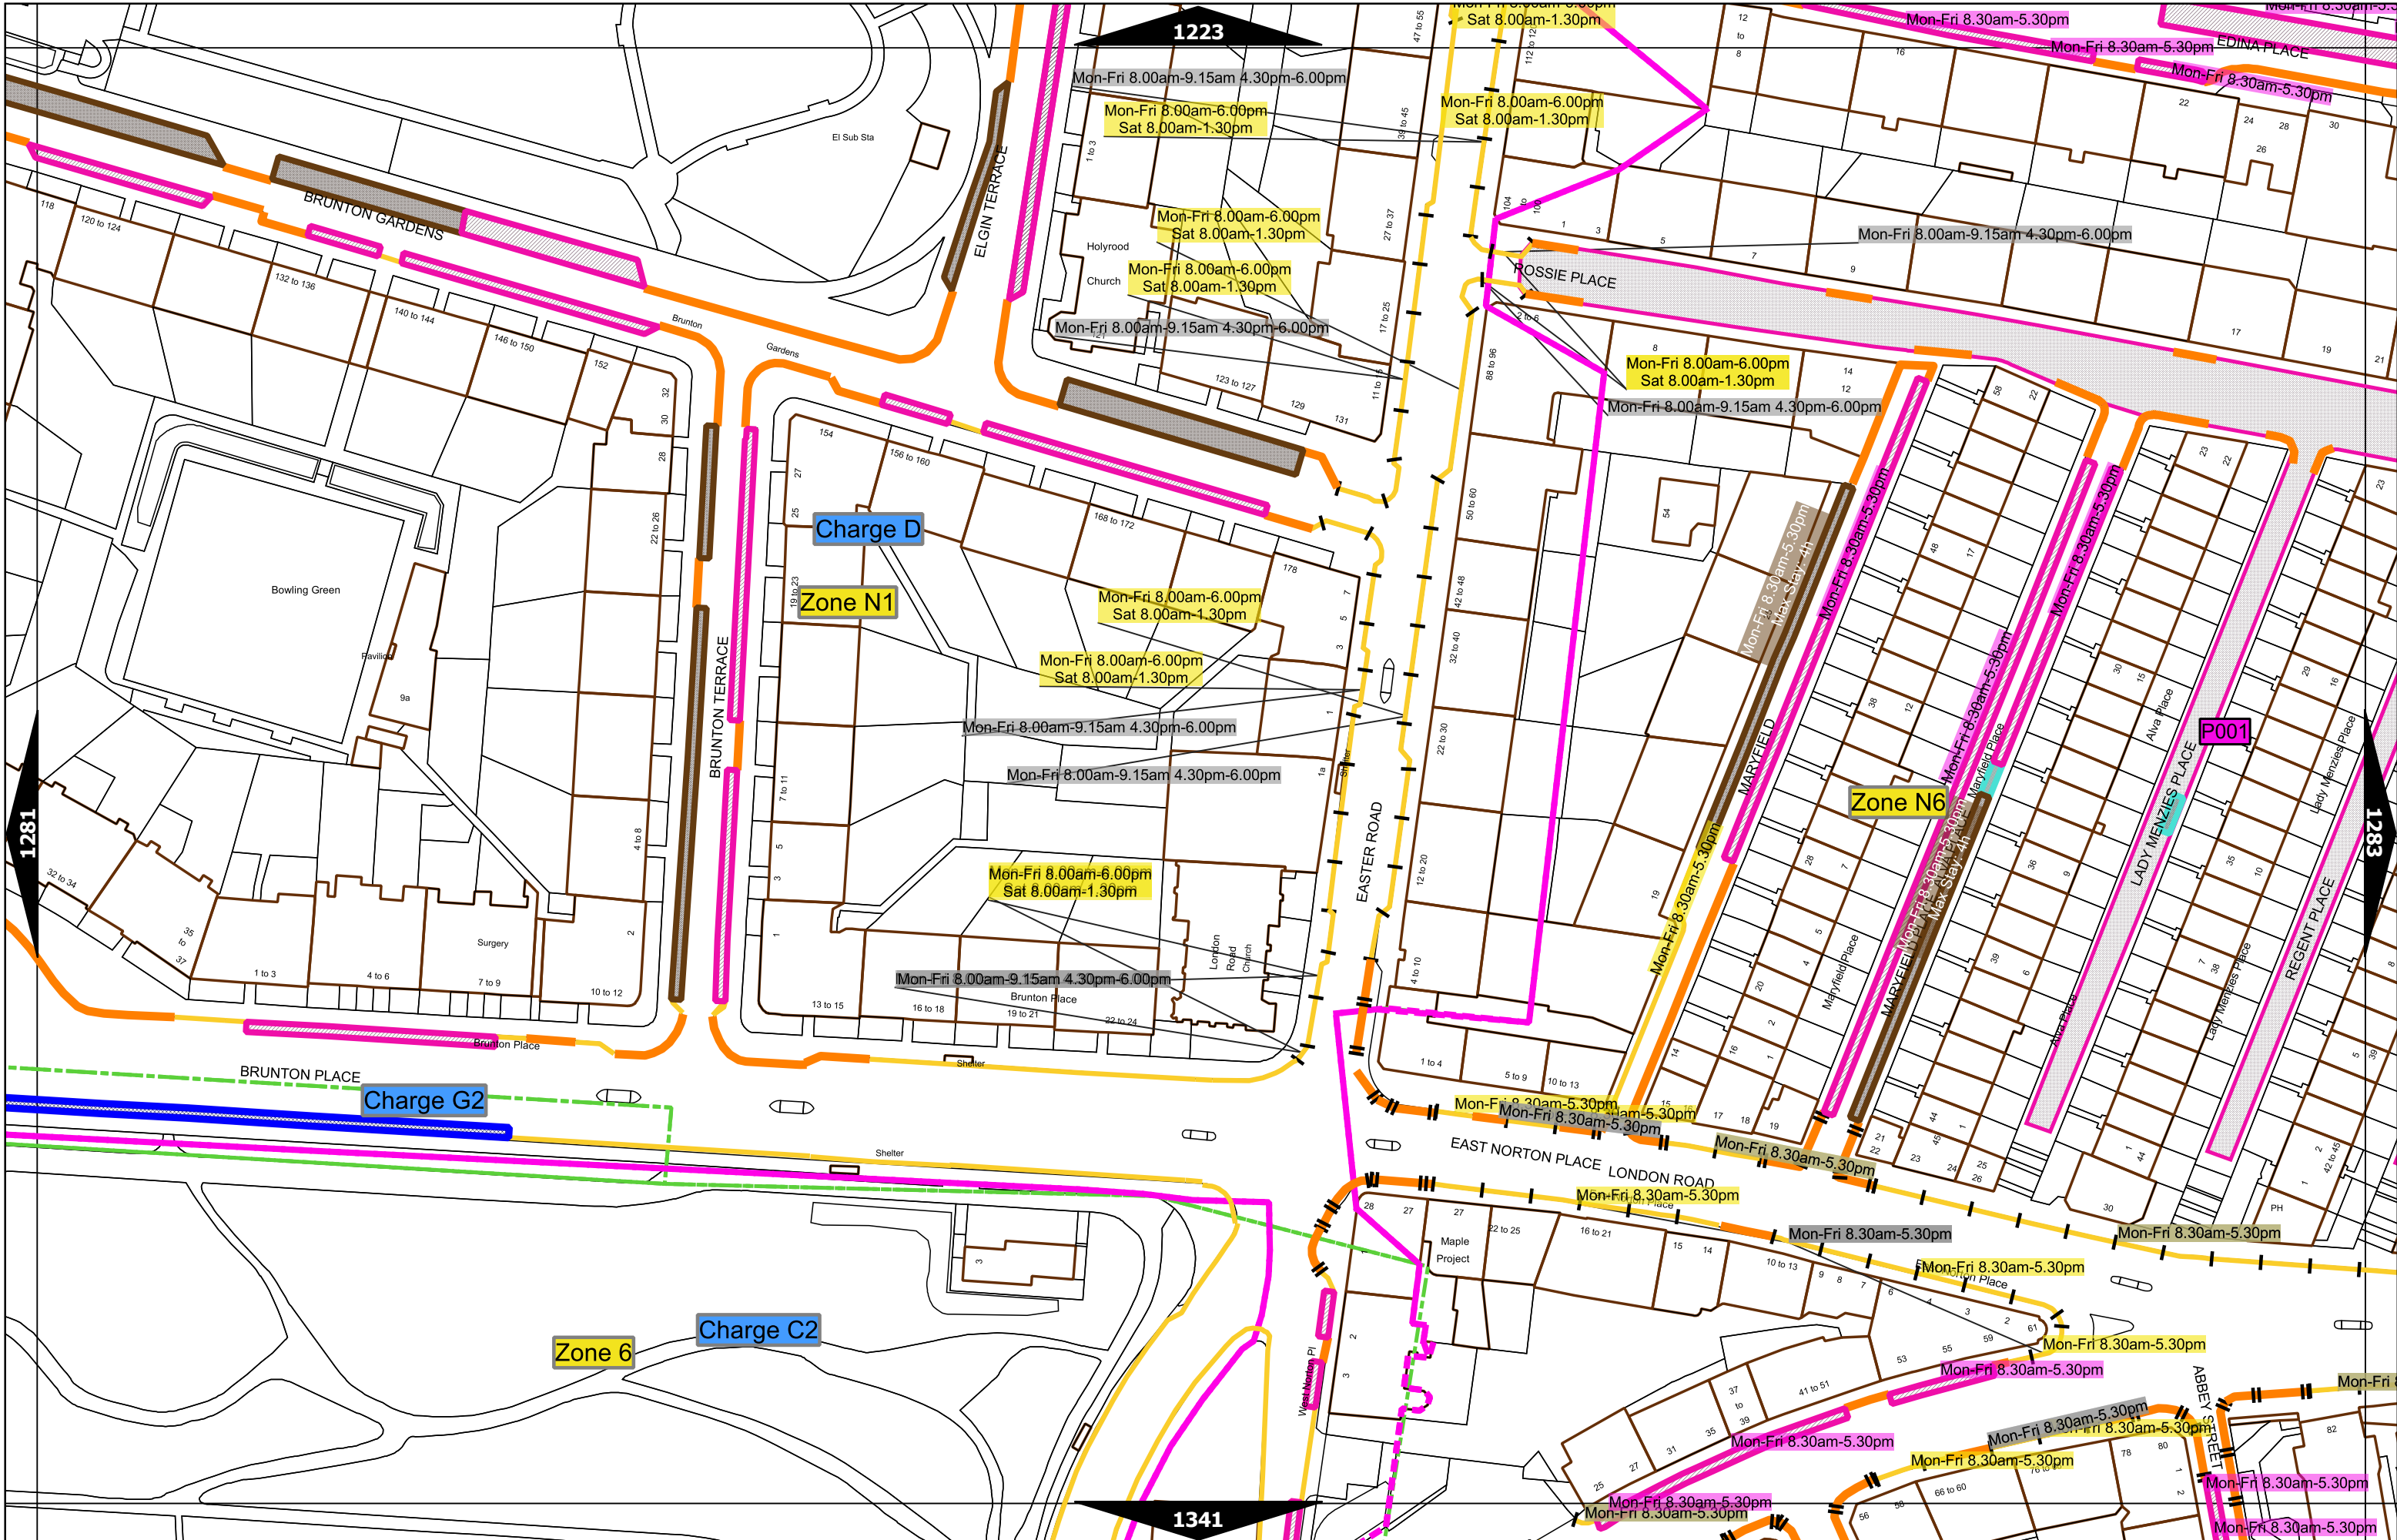

Scale at A3	1:1000
Effective Date	23-Jan-2024
Map Tile	1282
Revision	6
Status	CONFIRMED