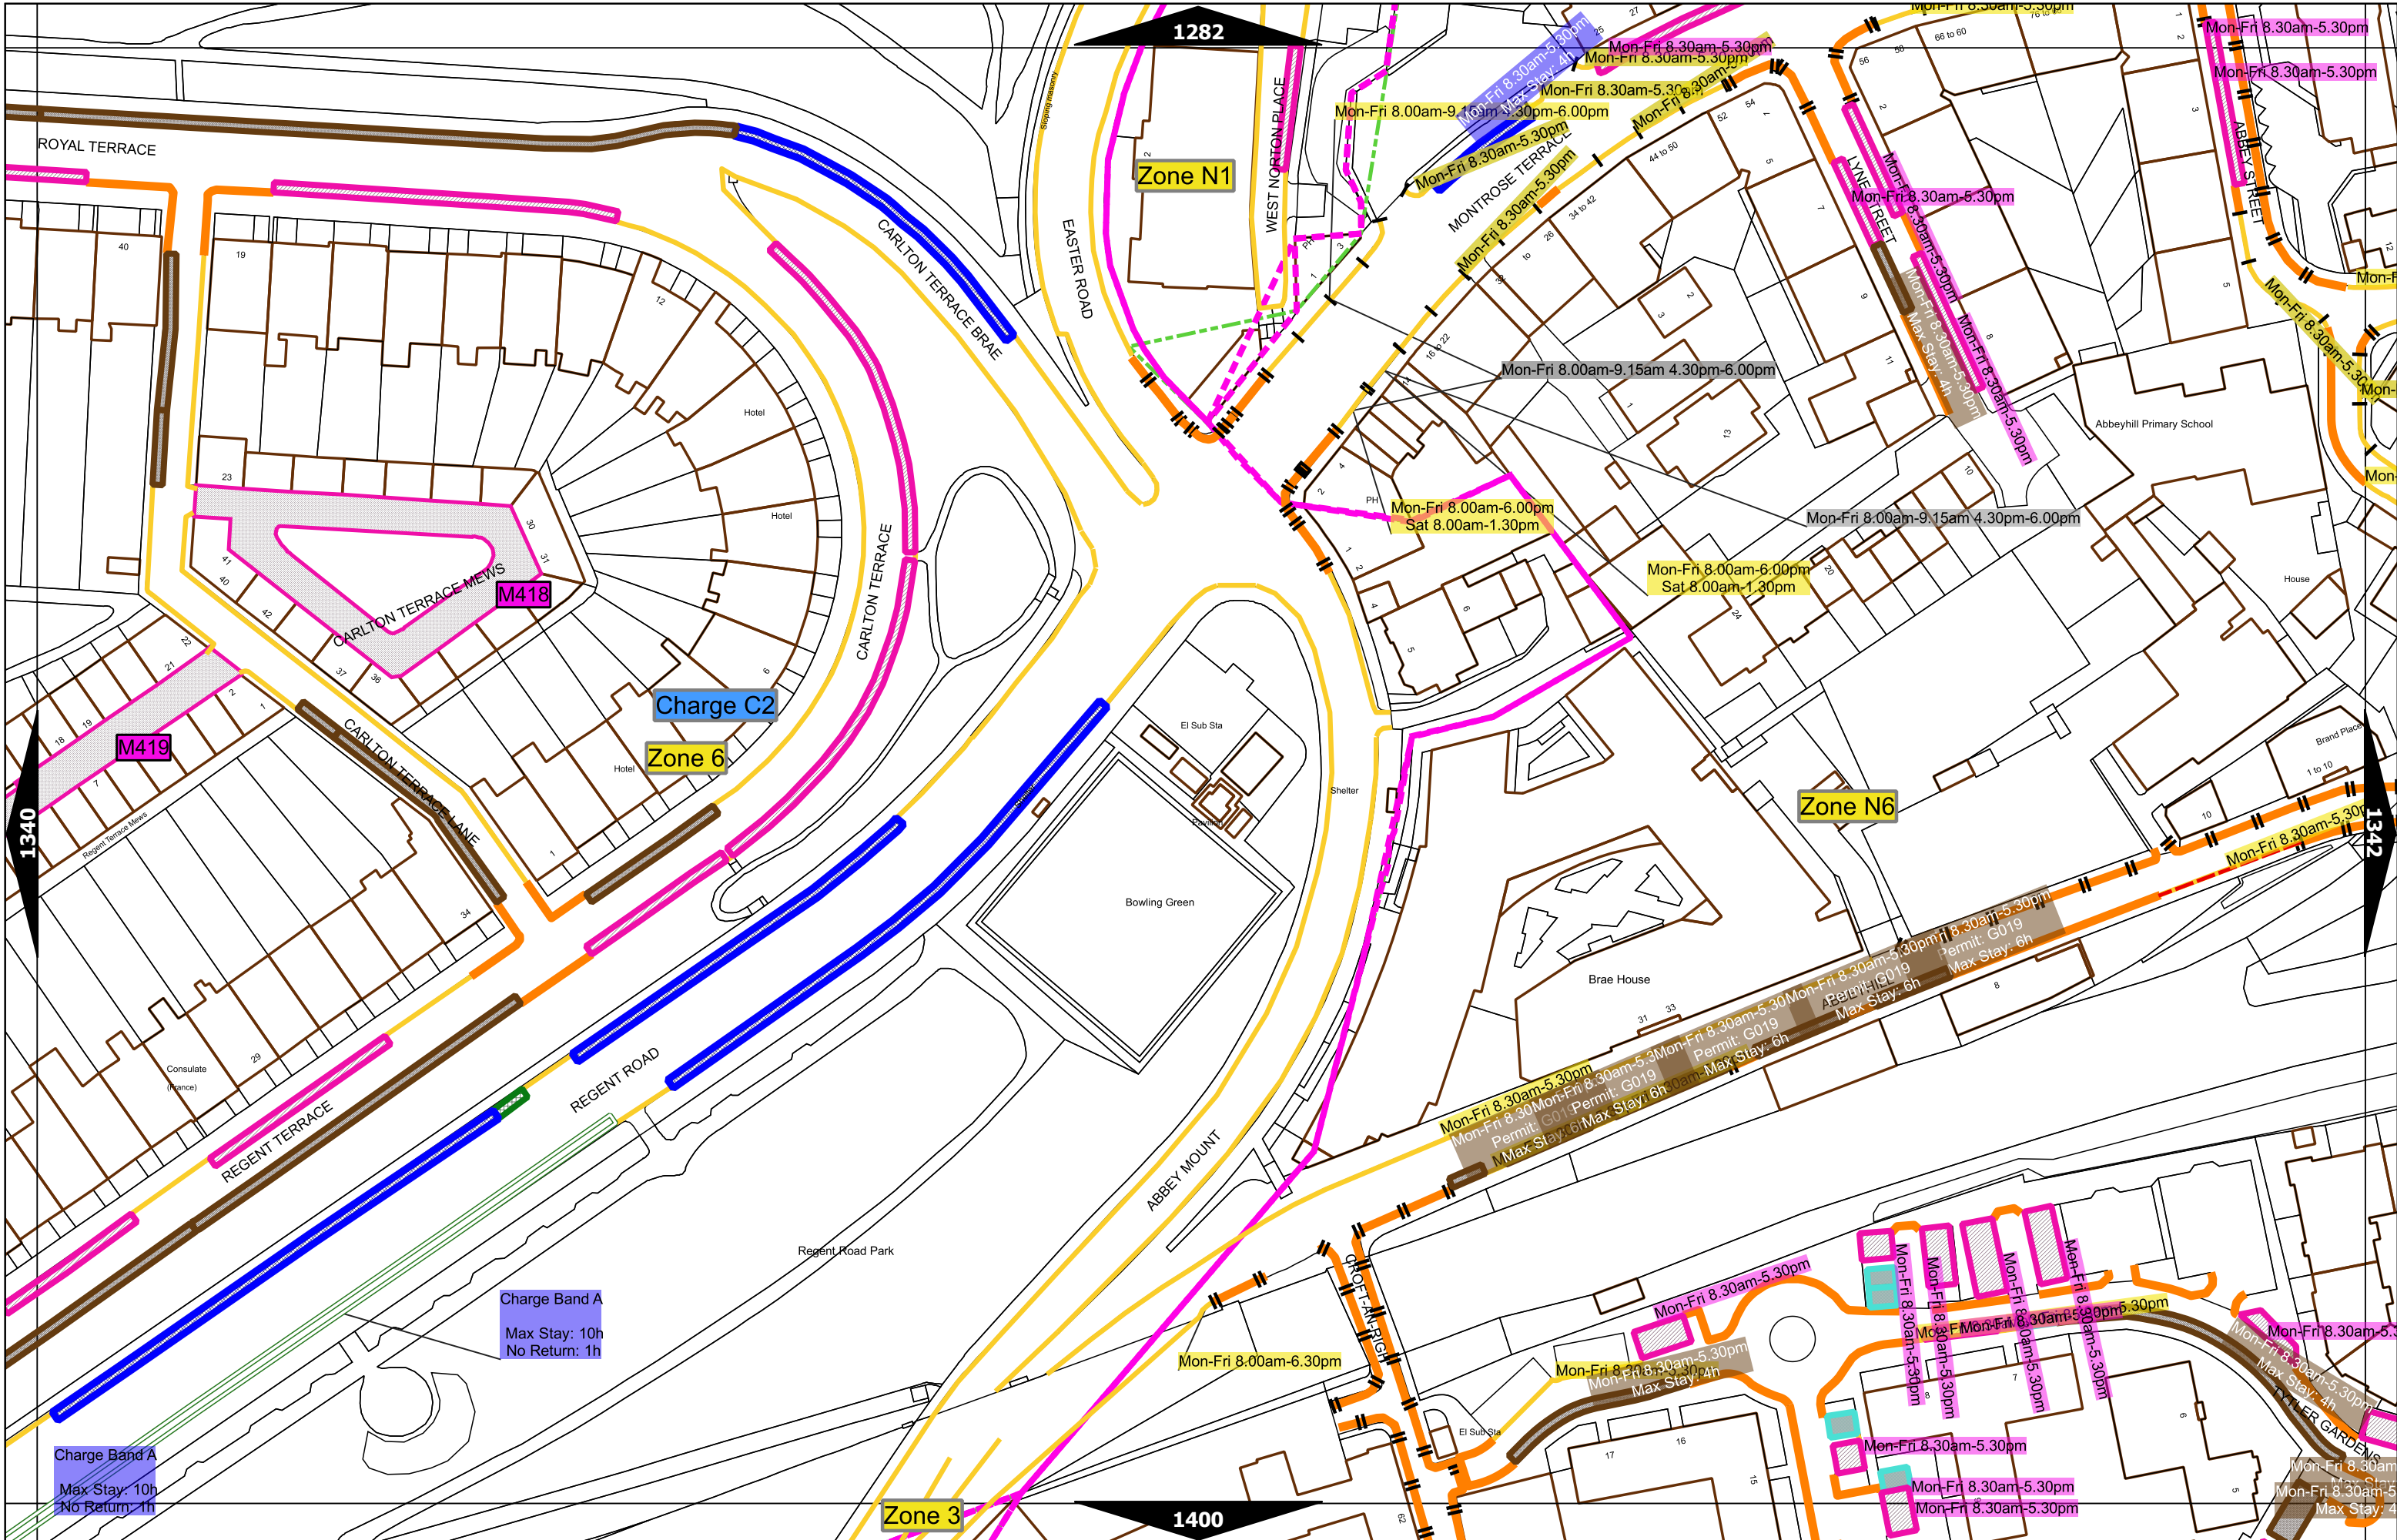

Note: This table indicated the typical maximum stay periods and any differences are labelled on the map tiles.

Scale at A3	1:1000
Effective Date	23-Jan-2024
Map Tile	1282
Revision	6
Status	CONFIRMED

Scale at A3	1:1000
Effective Date	06-Feb-2023
Map Tile	1283
Revision	3
Status	CONFIRMED