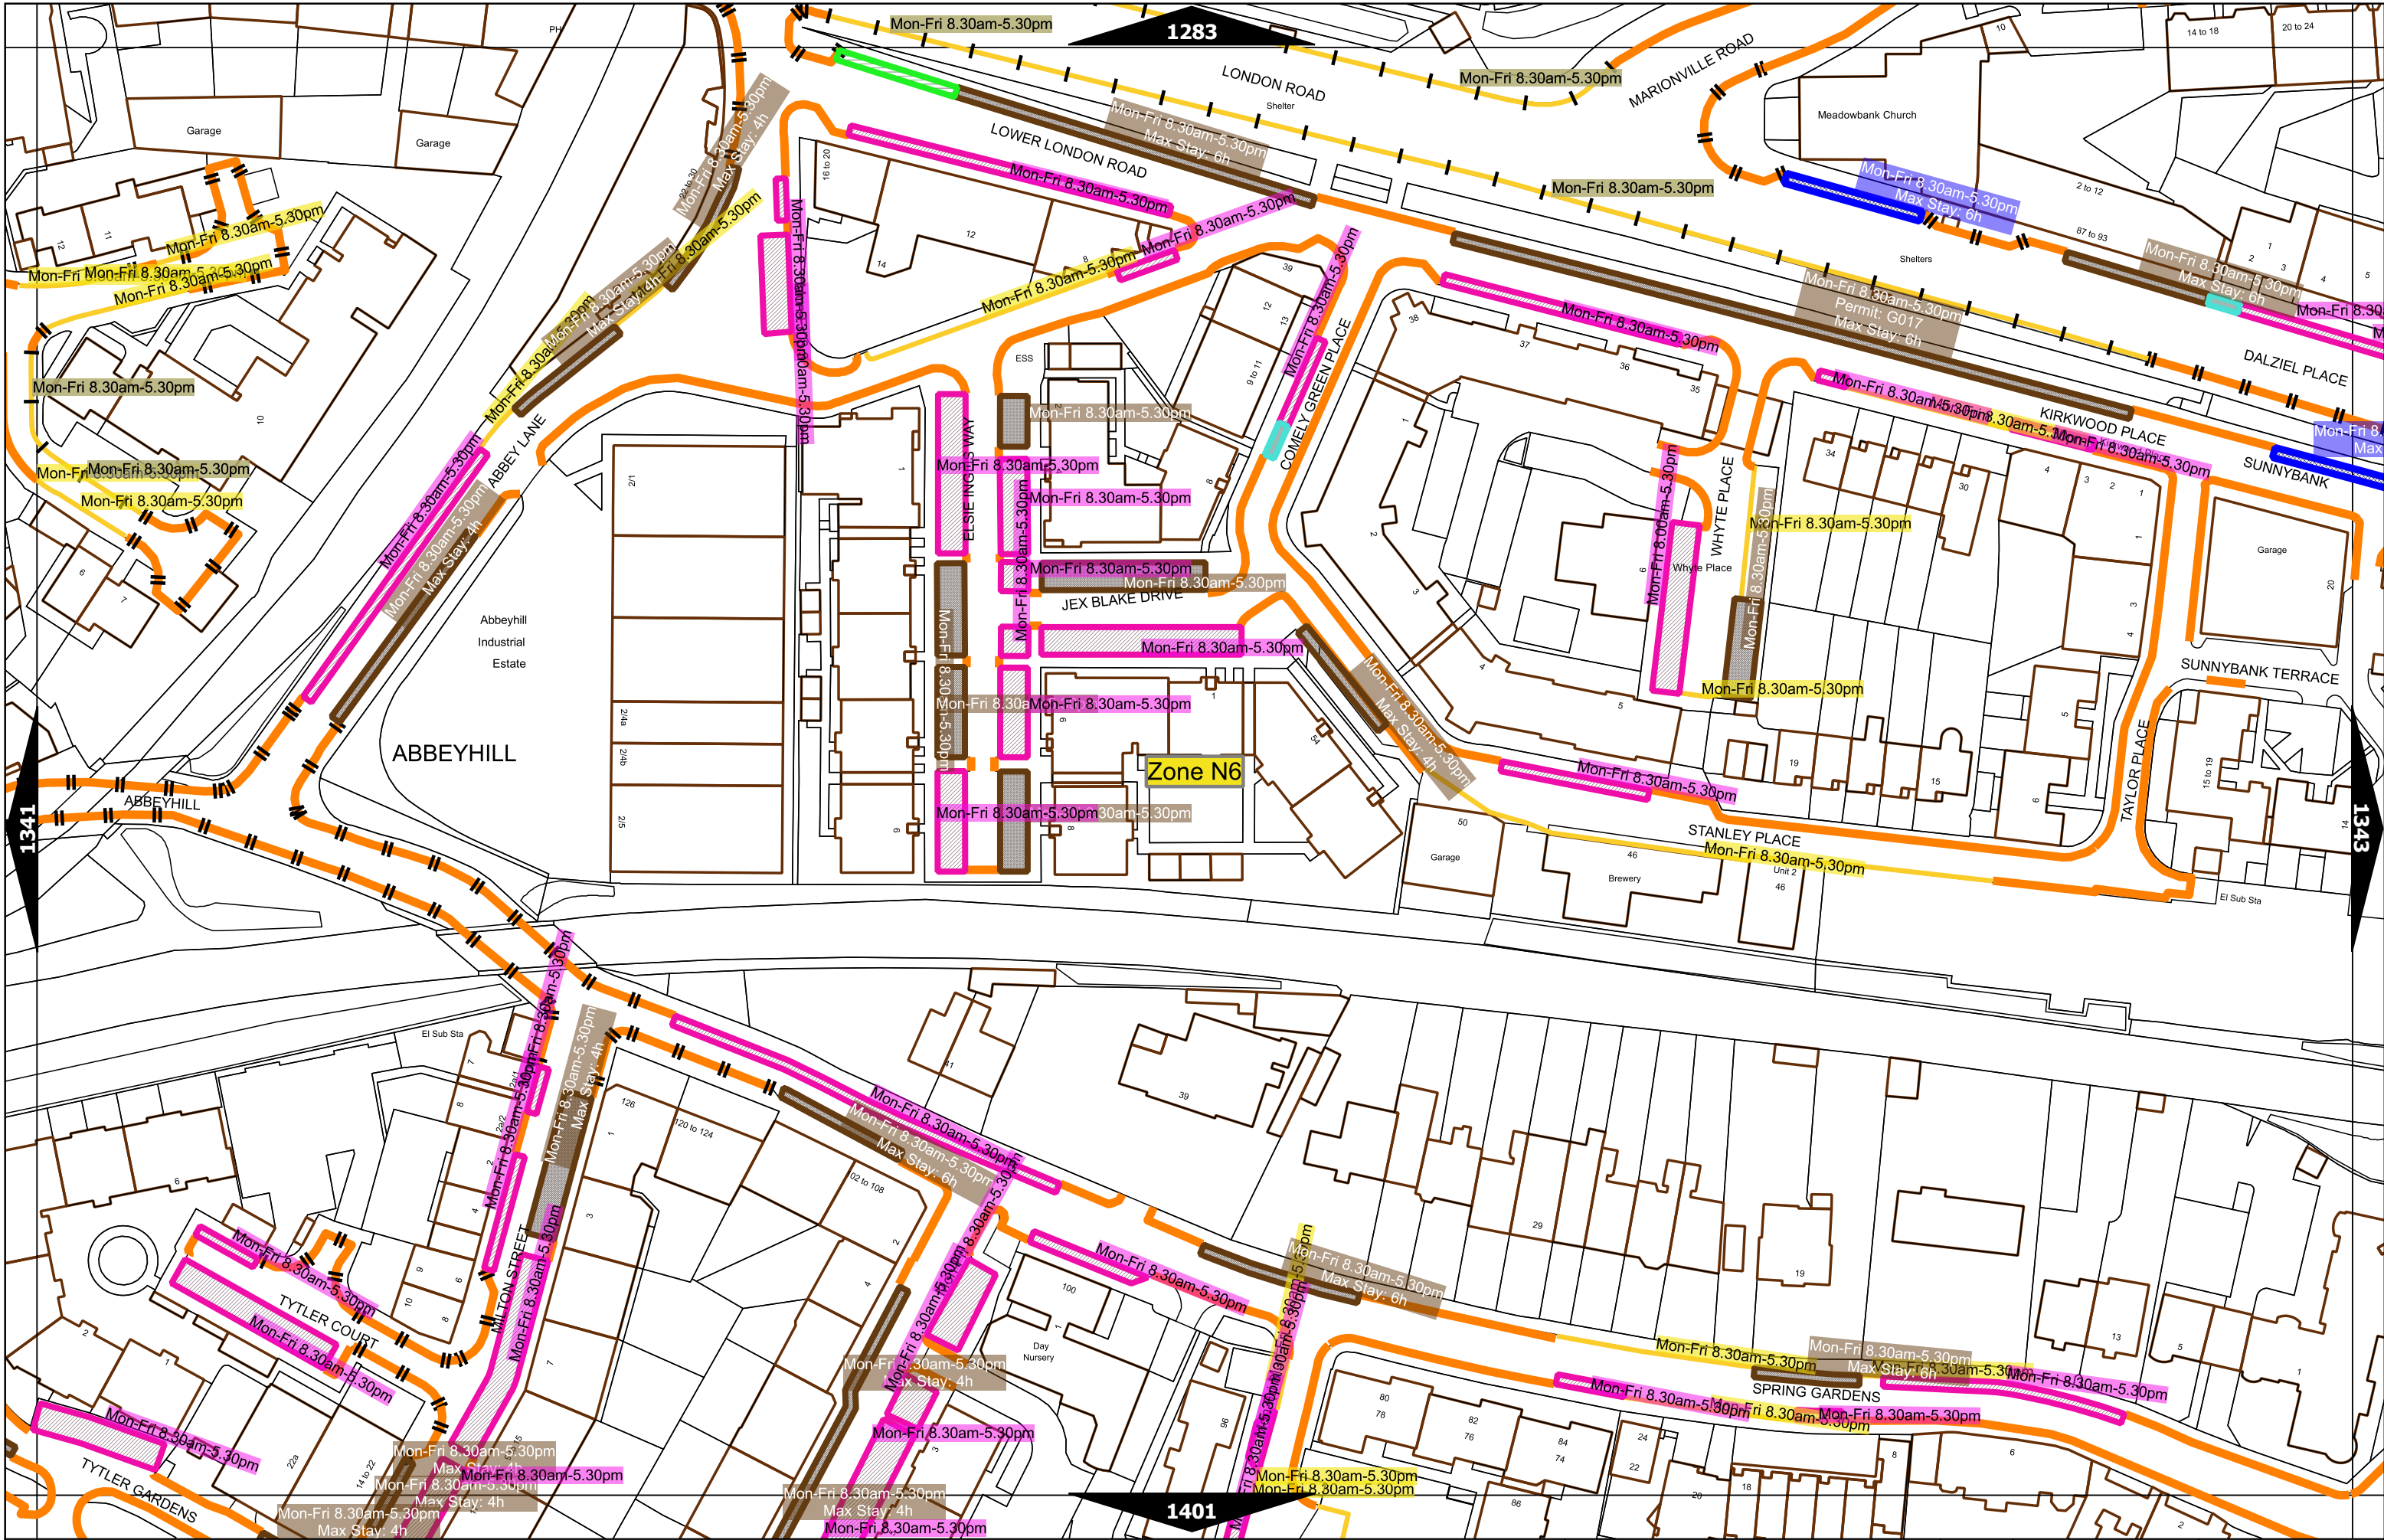

Scale at A3	1:1000
Effective Date	02-Feb-2024
Map Tile	1282
Revision	7
Status	CONFIRMED

Scale at A3	1:1000
Effective Date	02-Feb-2024
Map Tile	1283
Revision	4
Status	CONFIRMED

Scale at A3	1:1000
Effective Date	02-Feb-2024
Map Tile	1342
Revision	5
Status	CONFIRMED

Scale at A3	1:1000
Effective Date	02-Feb-2024
Map Tile	1343
Revision	3
Status	CONFIRMED