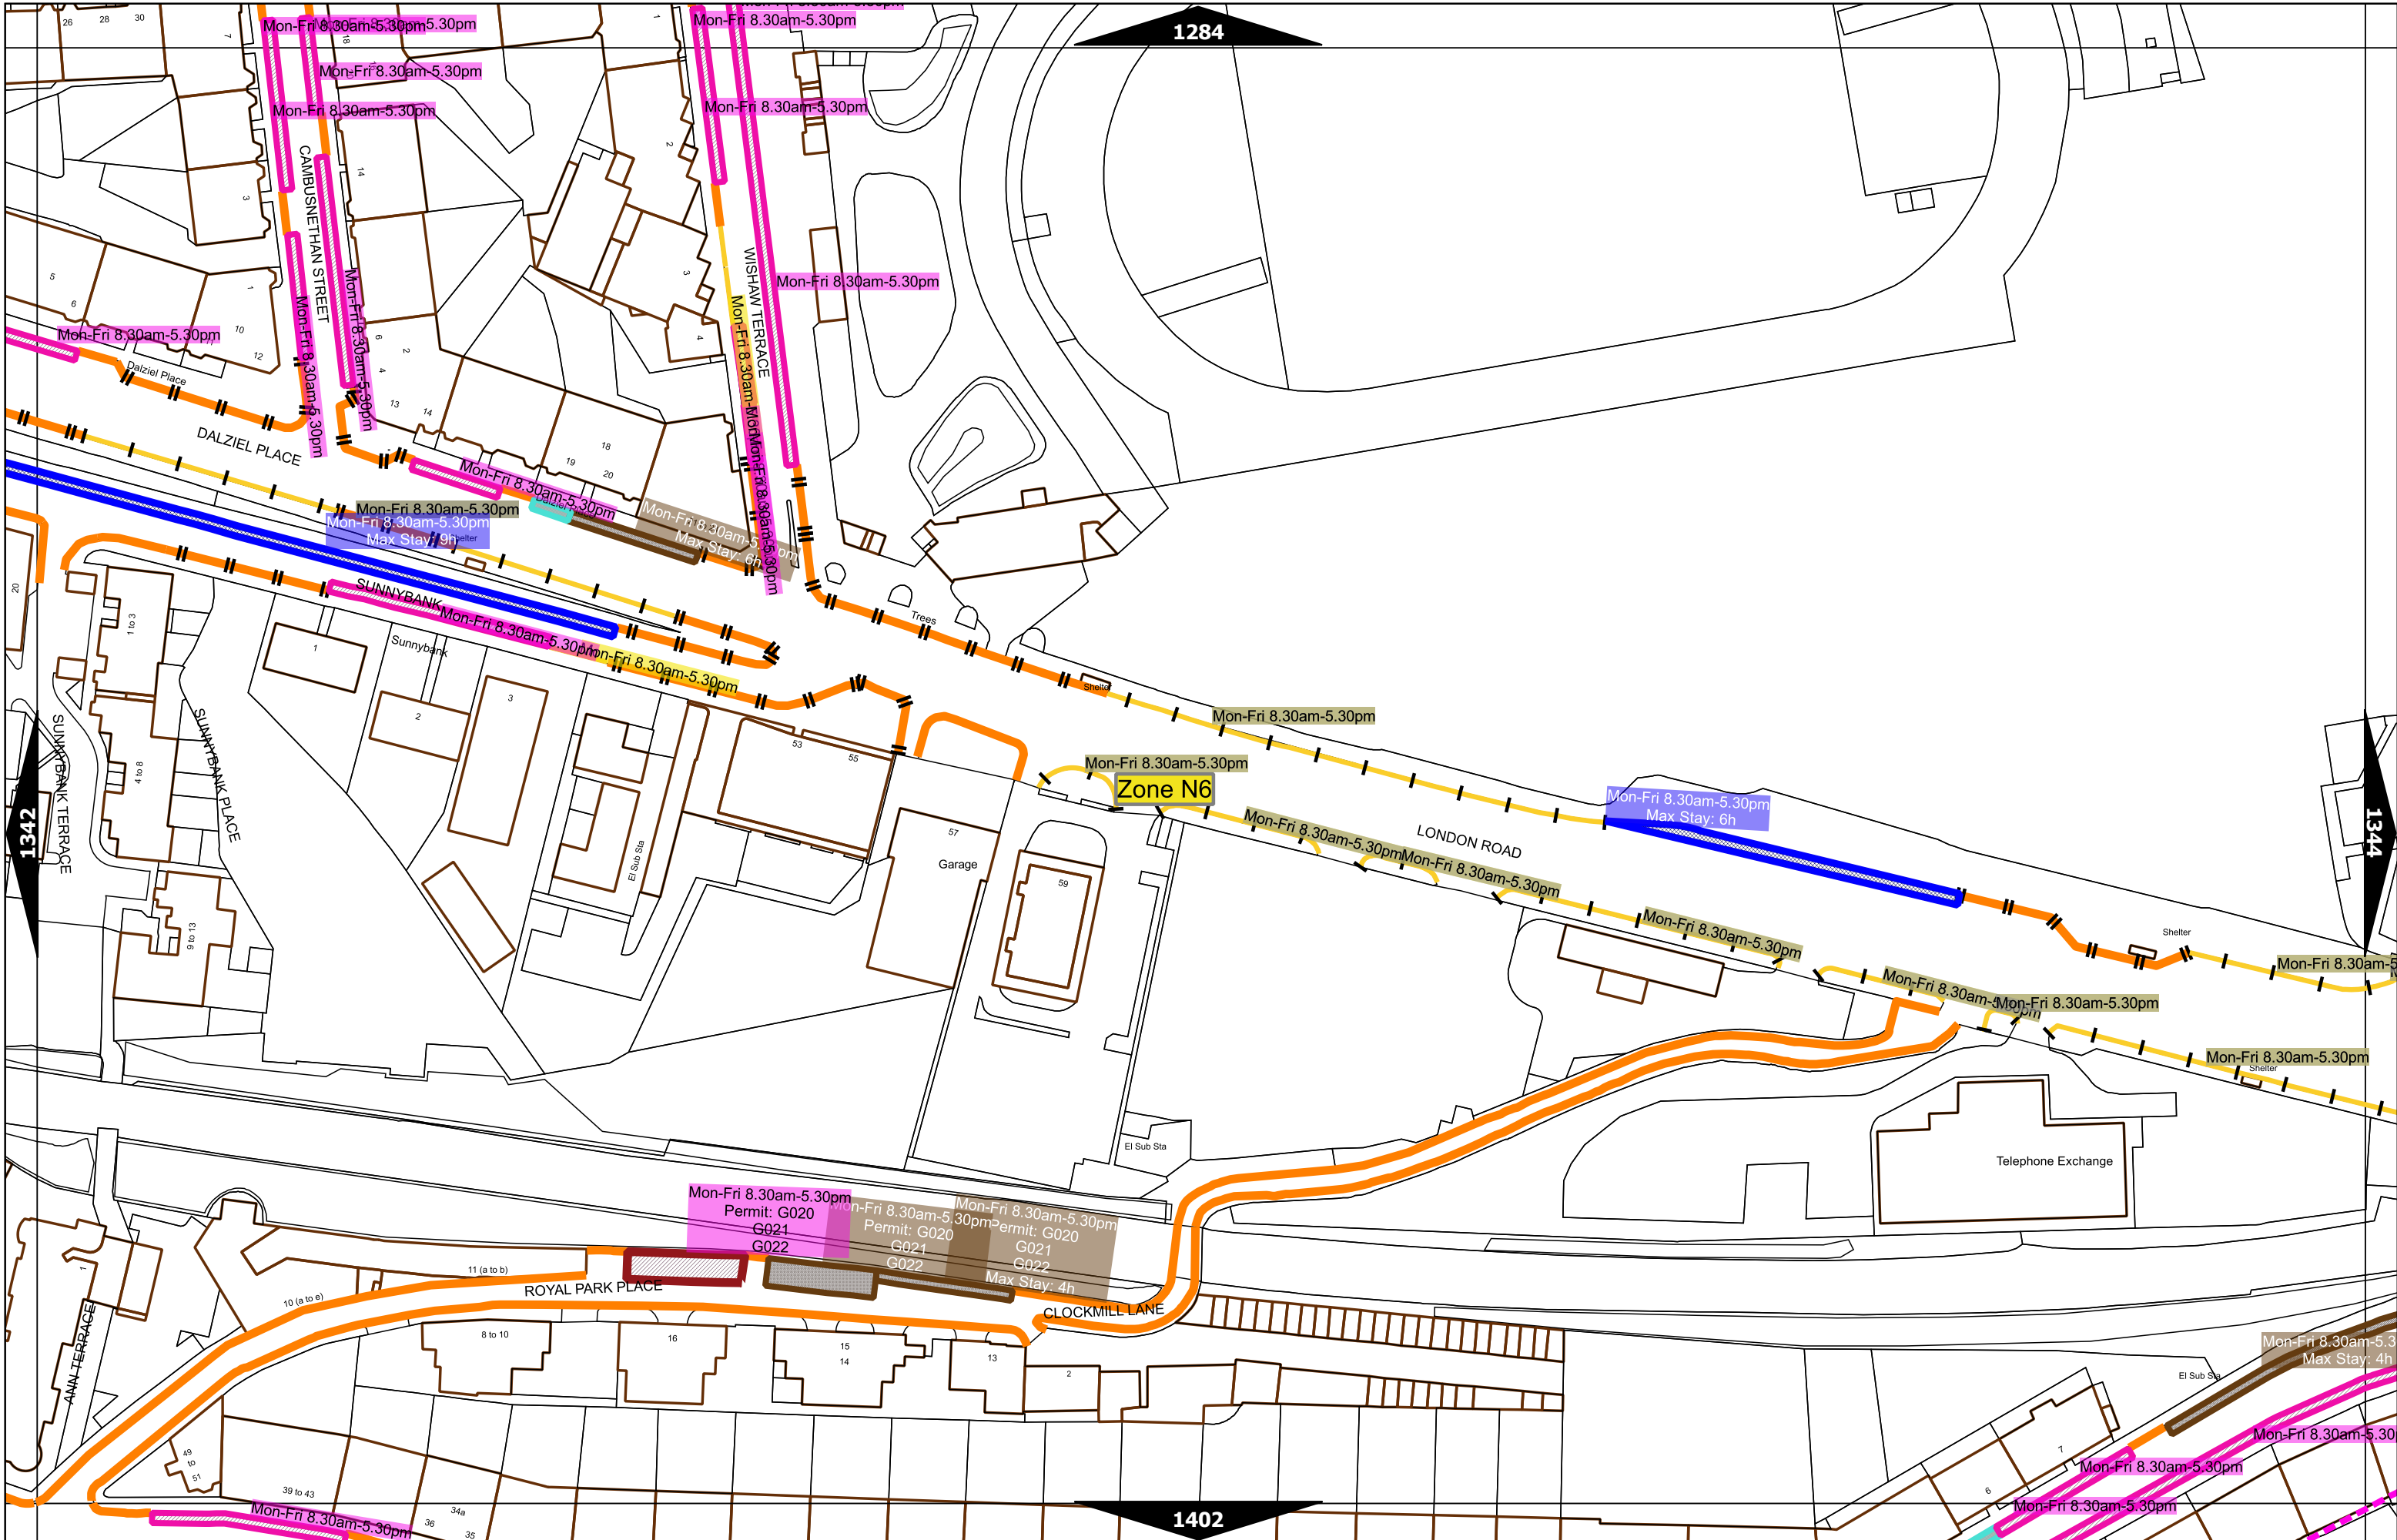

Scale at A3	1:1000
Effective Date	02-Feb-2024
Map Tile	1282
Revision	7
Status	CONFIRMED

Scale at A3	1:1000
Effective Date	02-Feb-2024
Map Tile	1283
Revision	4
Status	CONFIRMED

Scale at A3	1:1000
Effective Date	02-Feb-2024
Map Tile	1342
Revision	5
Status	CONFIRMED

Scale at A3	1:1000
Effective Date	02-Feb-2024
Map Tile	1343
Revision	3
Status	CONFIRMED