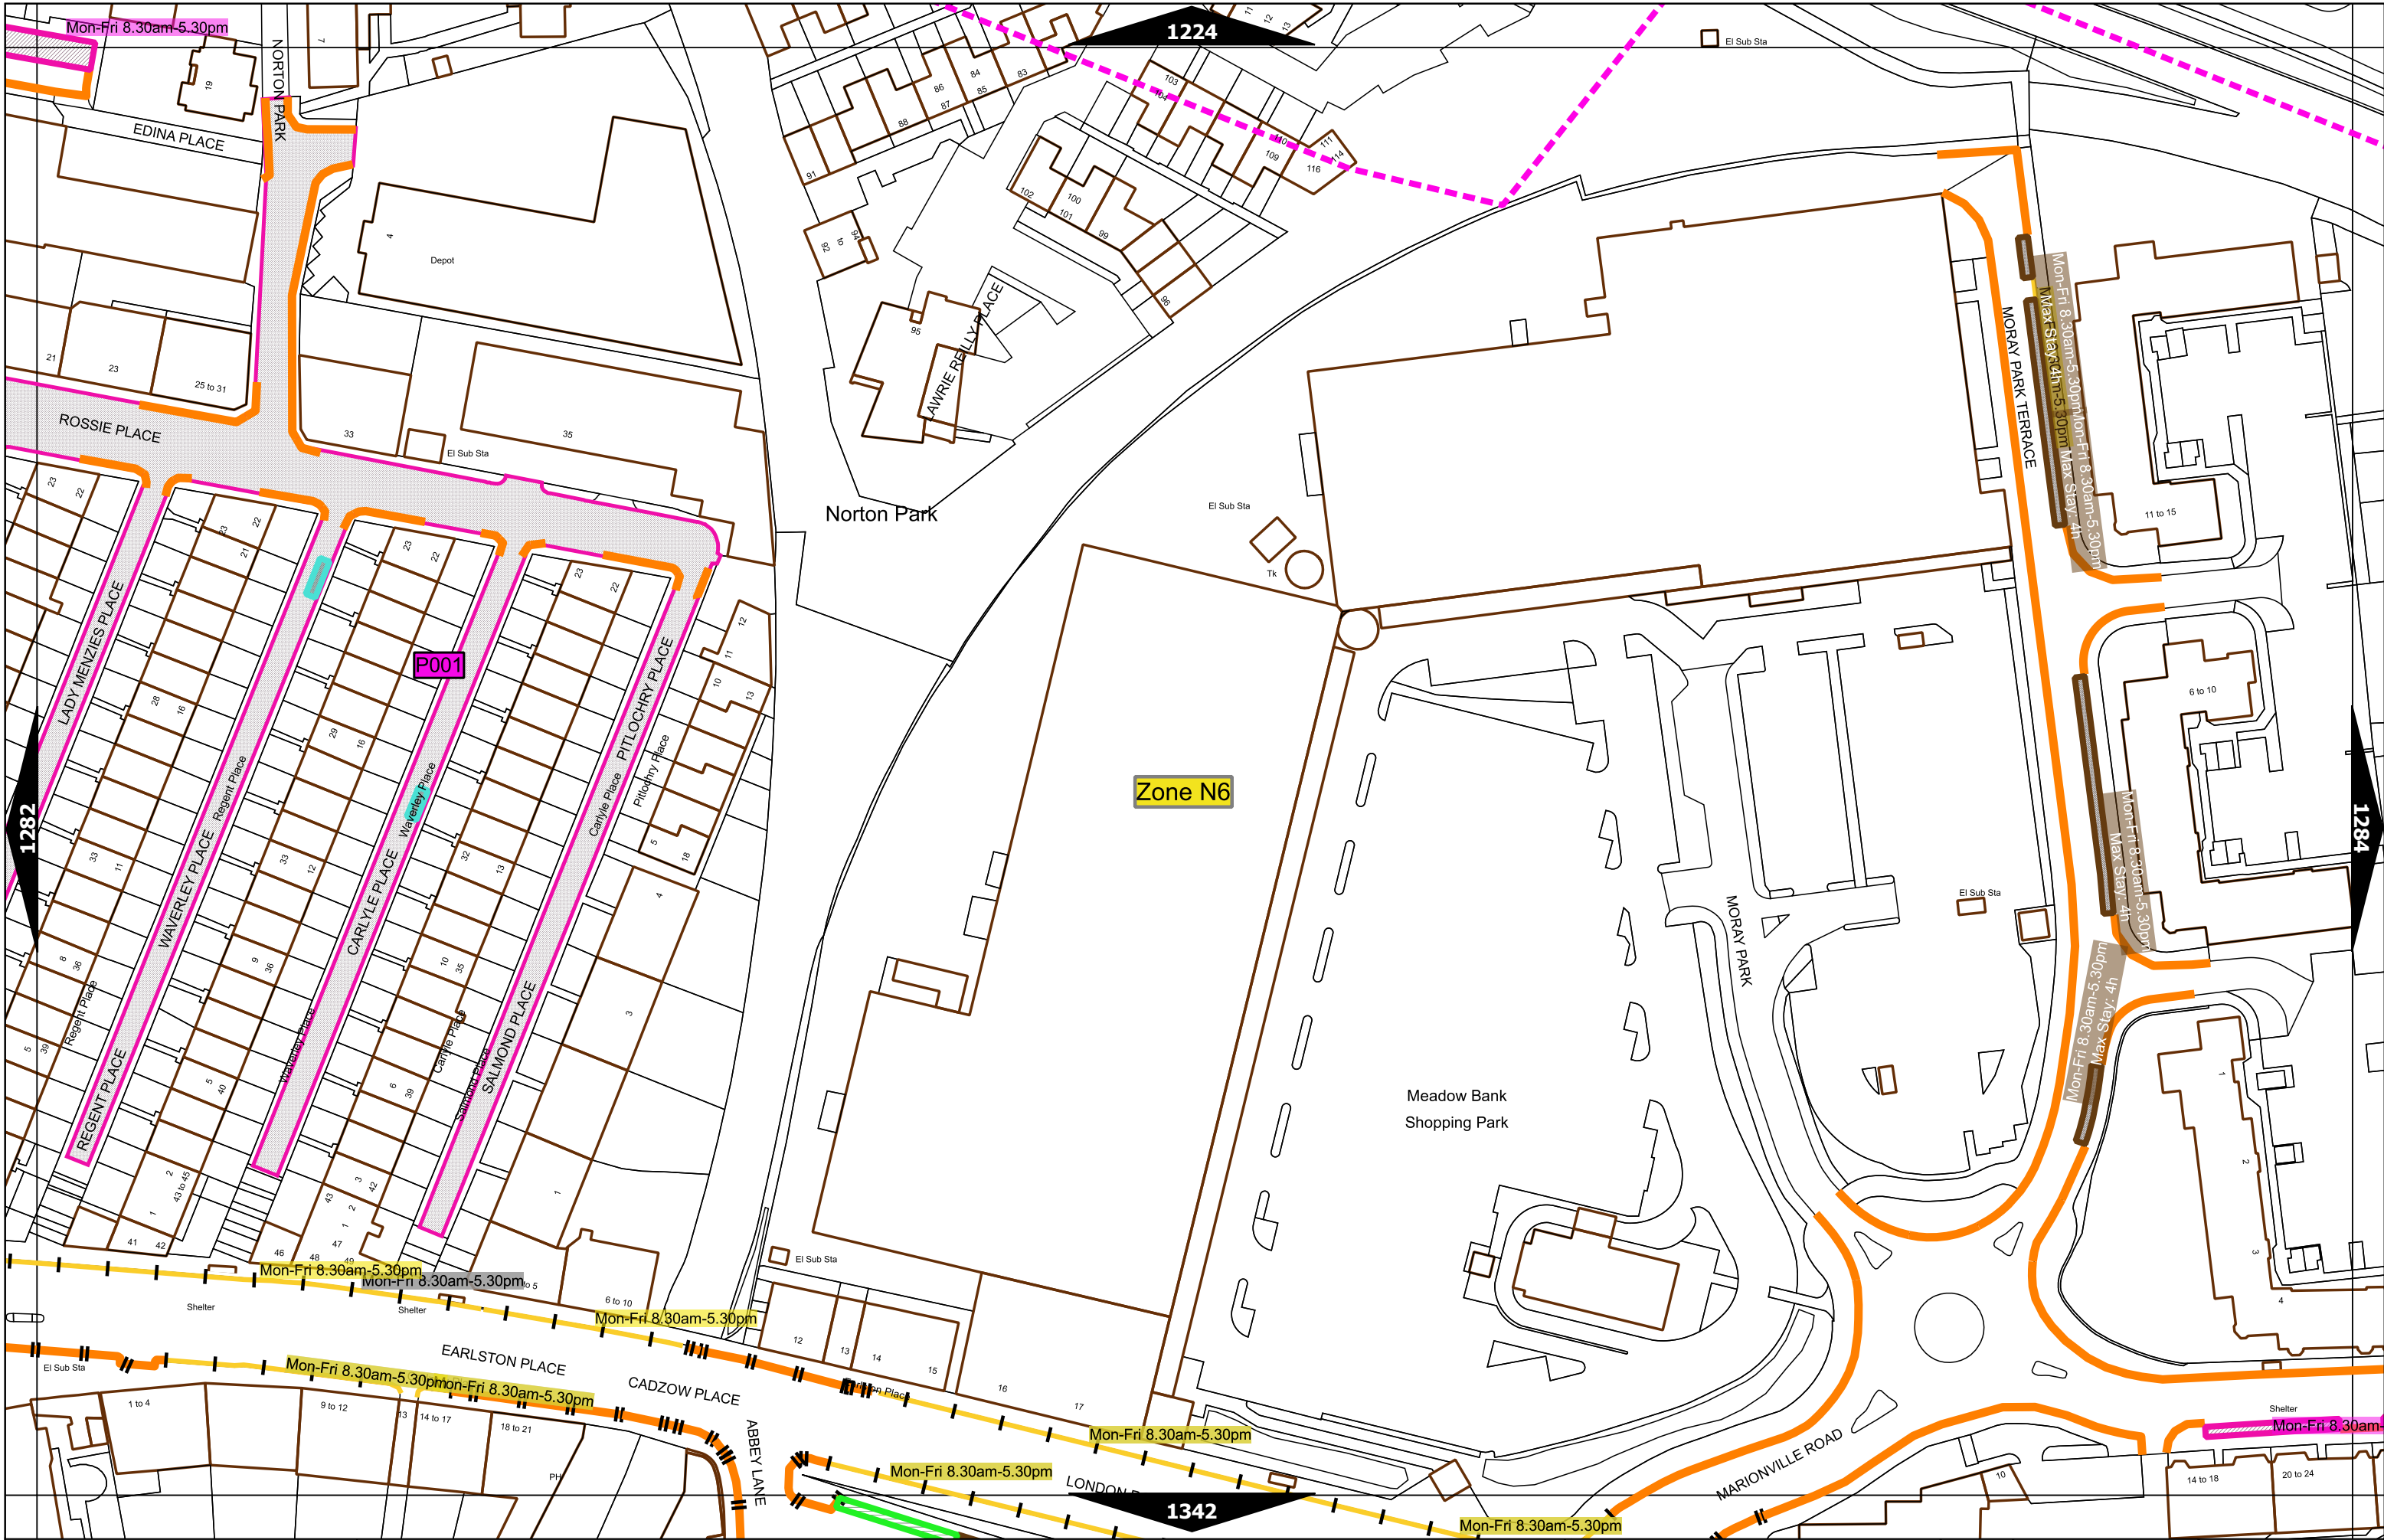

Scale at A3	1:1000
Effective Date	02-Feb-2024
Map Tile	1282
Revision	7
Status	CONFIRMED

Scale at A3	1:1000
Effective Date	02-Feb-2024
Map Tile	1283
Revision	4
Status	CONFIRMED

Scale at A3	1:1000
Effective Date	02-Feb-2024
Map Tile	1342
Revision	5
Status	CONFIRMED

Scale at A3	1:1000
Effective Date	02-Feb-2024
Map Tile	1343
Revision	3
Status	CONFIRMED