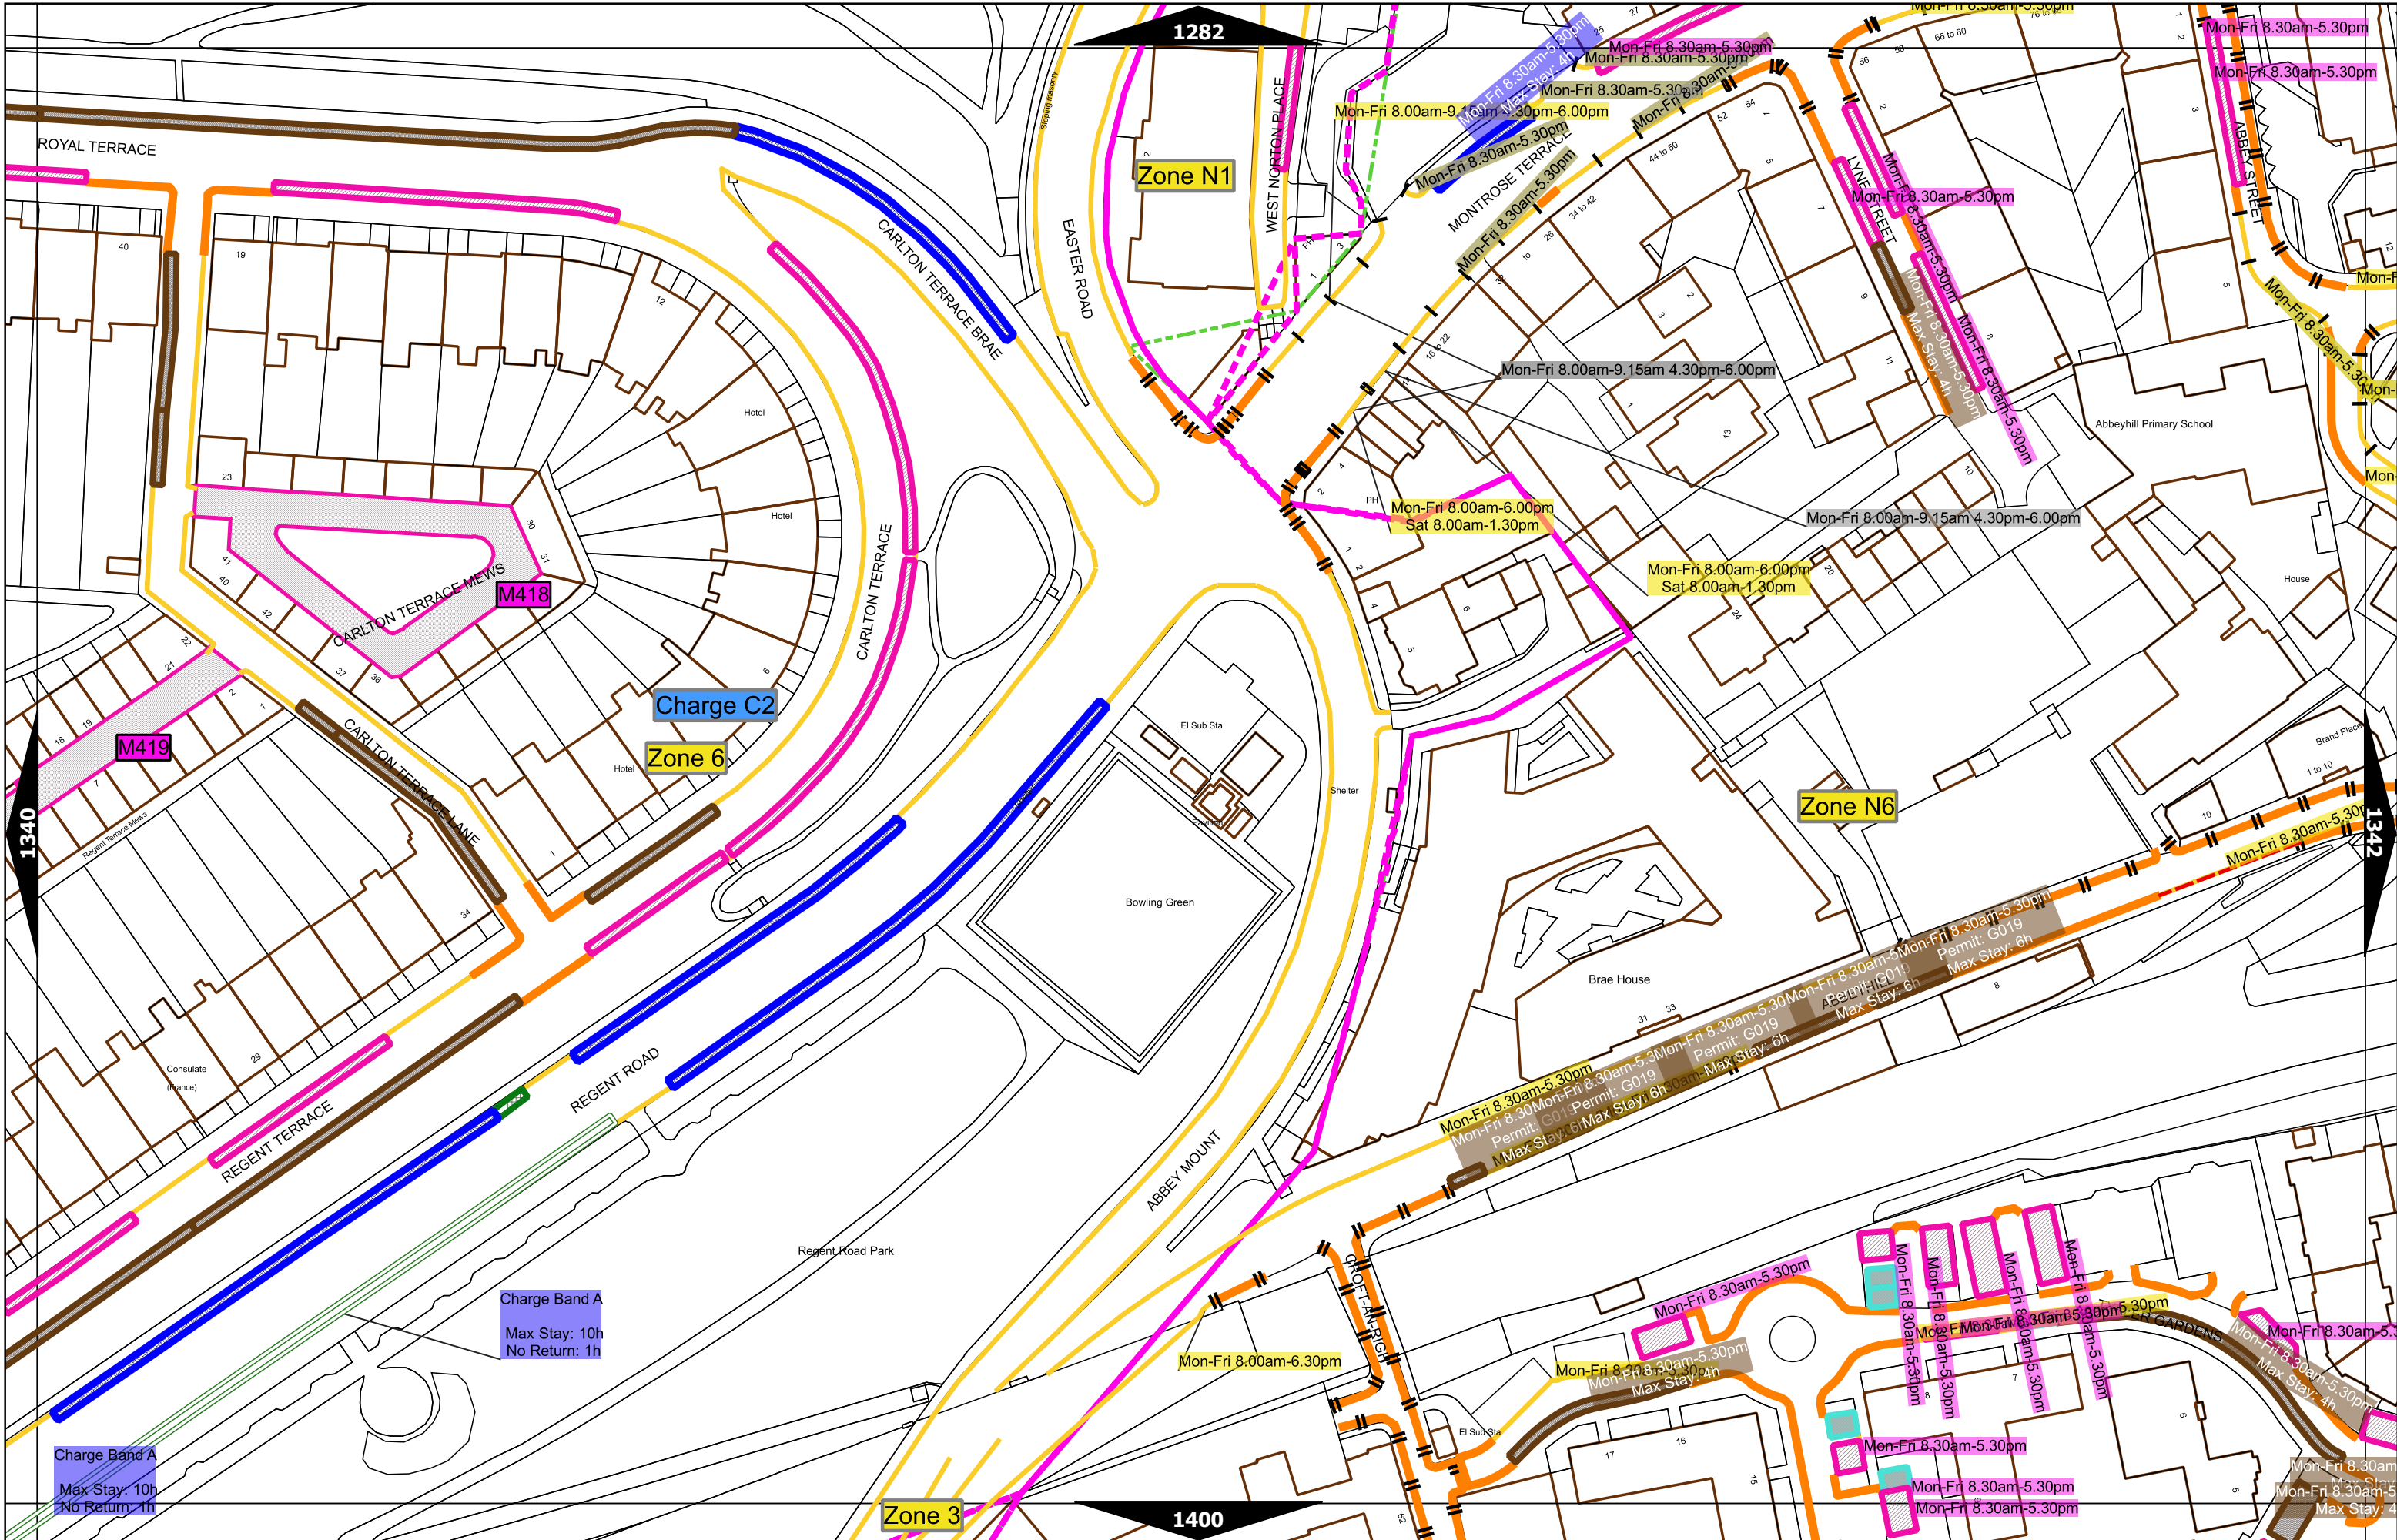

Scale at A3	1:1000
Effective Date	02-Feb-2024
Map Tile	1282
Revision	7
Status	CONFIRMED

Scale at A3	1:1000
Effective Date	02-Feb-2024
Map Tile	1283
Revision	4
Status	CONFIRMED

Scale at A3	1:1000
Effective Date	02-Feb-2024
Map Tile	1342
Revision	5
Status	CONFIRMED

Scale at A3	1:1000
Effective Date	02-Feb-2024
Map Tile	1343
Revision	3
Status	CONFIRMED