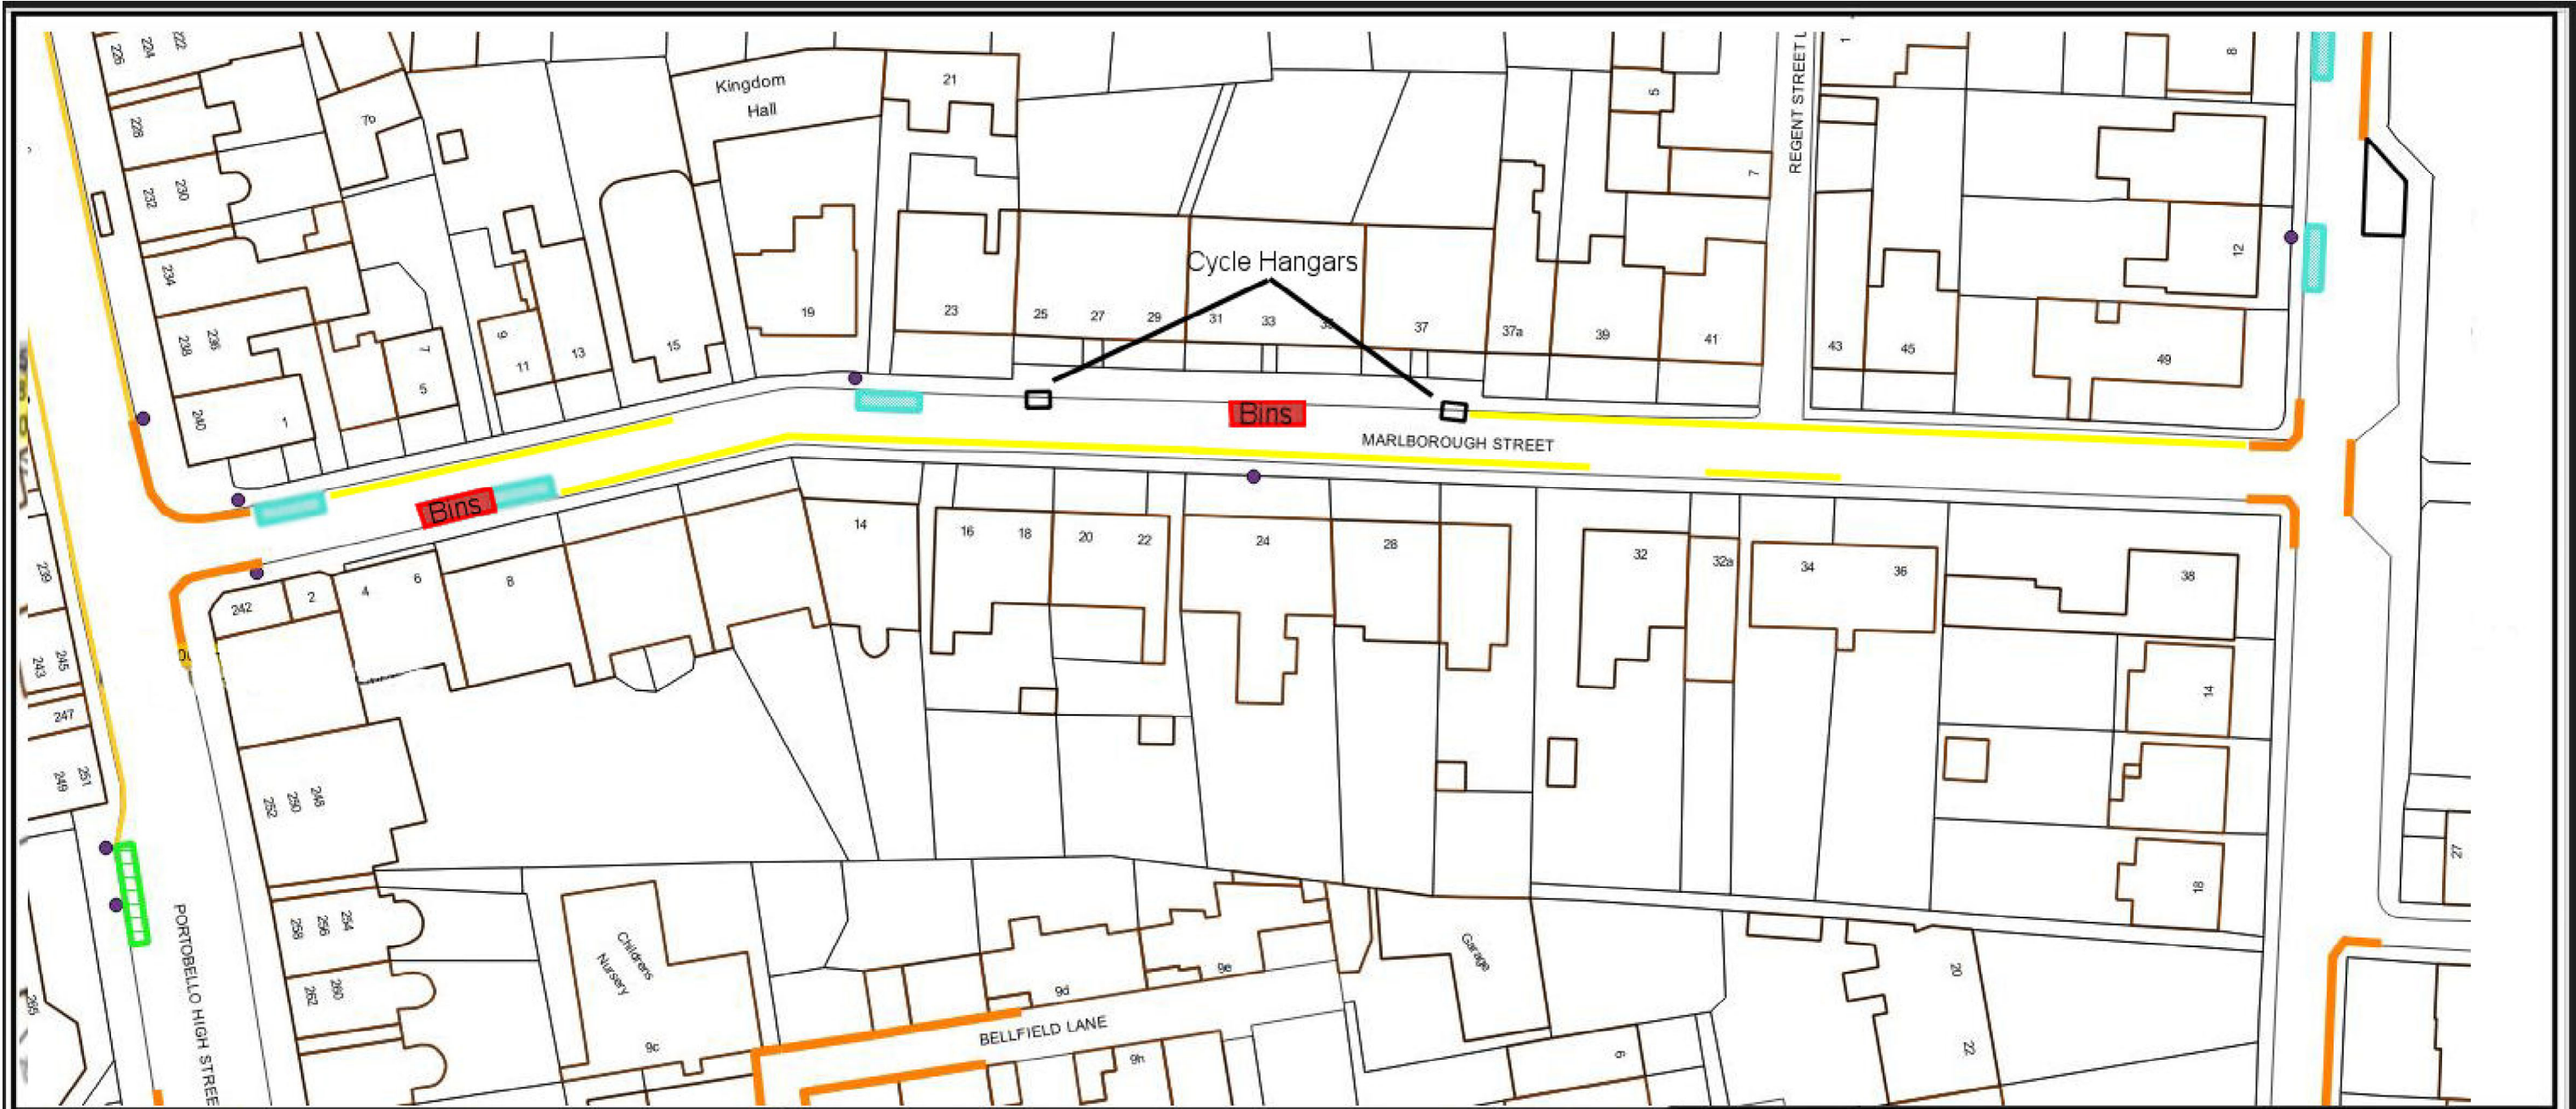

Regent Street

New Waiting Restrictions —

Existing Disabled Bays ▭

Existing Restrictions —

◆ **EDINBURGH** ◆
 THE CITY OF EDINBURGH COUNCIL

P A R K I N G D E V E L O P M E N T

New Waiting Restrictions	
Date: 2024	Drawn by:
Scale: None	Checked by:
Drawing No: 2	

Marlborough Street

- New Waiting Restrictions —
- Existing Disabled Bays —
- Existing Restrictions —

P A R K I N G D E V E L O P M E N T

New Waiting Restrictions

Date: 2024
Scale: None

Drawn by:
Checked by:

Drawing No: 2