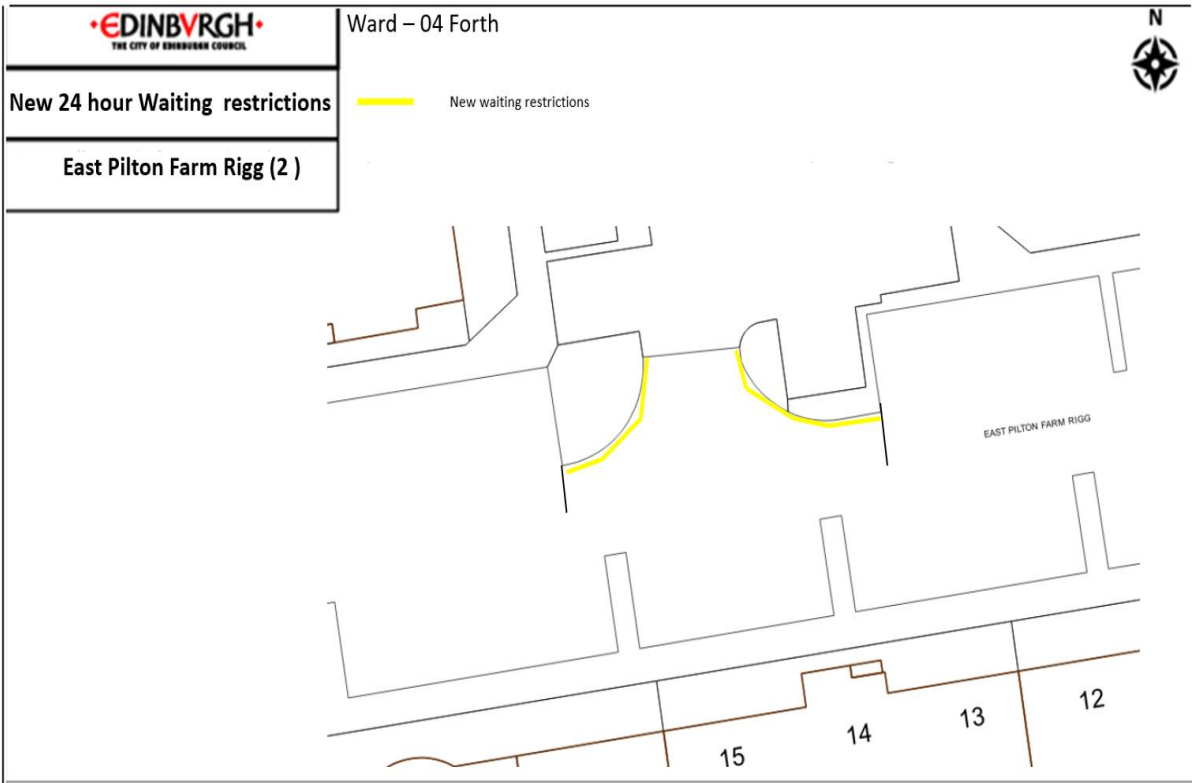

Appendix 1 – Proposed New Restrictions Location Plans

New 24 hour waiting restrictions

 New waiting restrictions

Harewood Drive