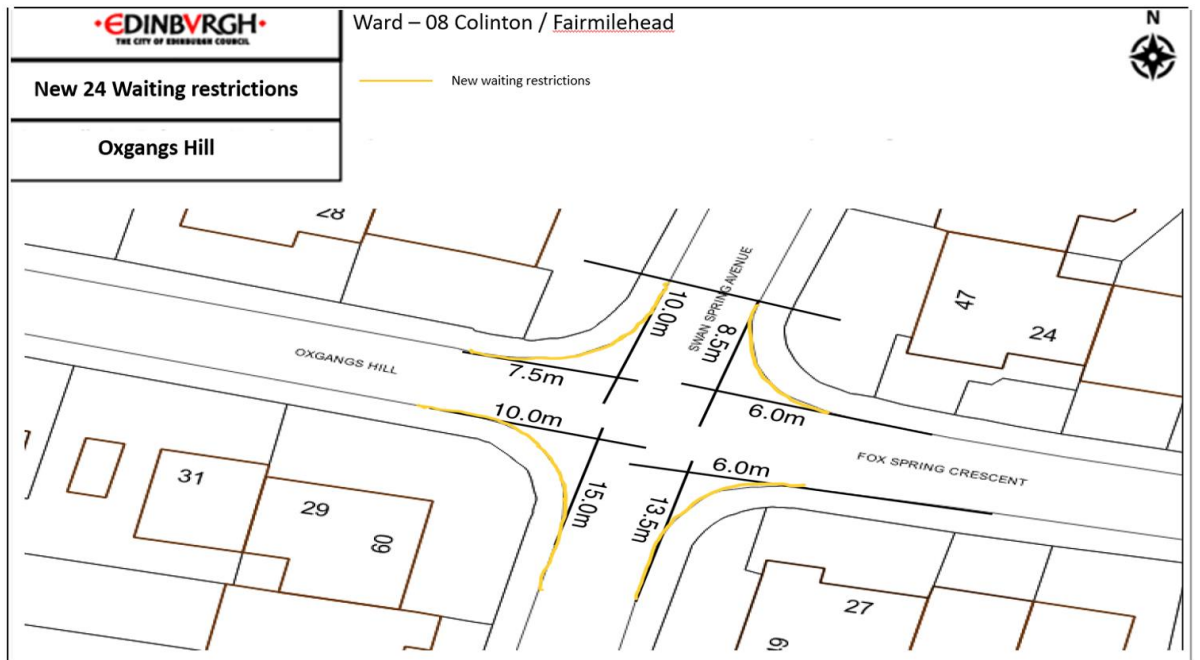

Appendix 1 – Proposed New Restrictions Location Plans

New 24 hour waiting restrictions

 New waiting restrictions

Harewood Drive