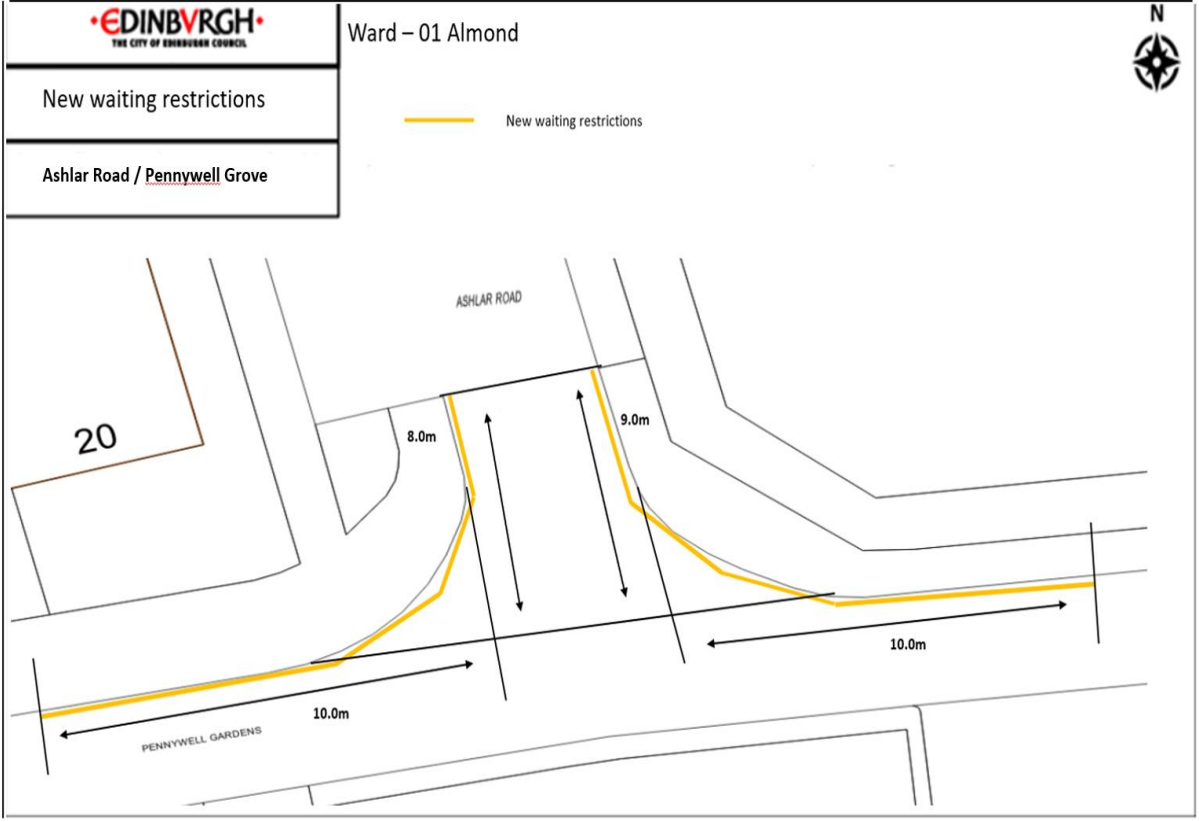

Appendix 1 – Proposed New Restrictions Location Plans

New 24 hour waiting restrictions

 New waiting restrictions

Harewood Drive