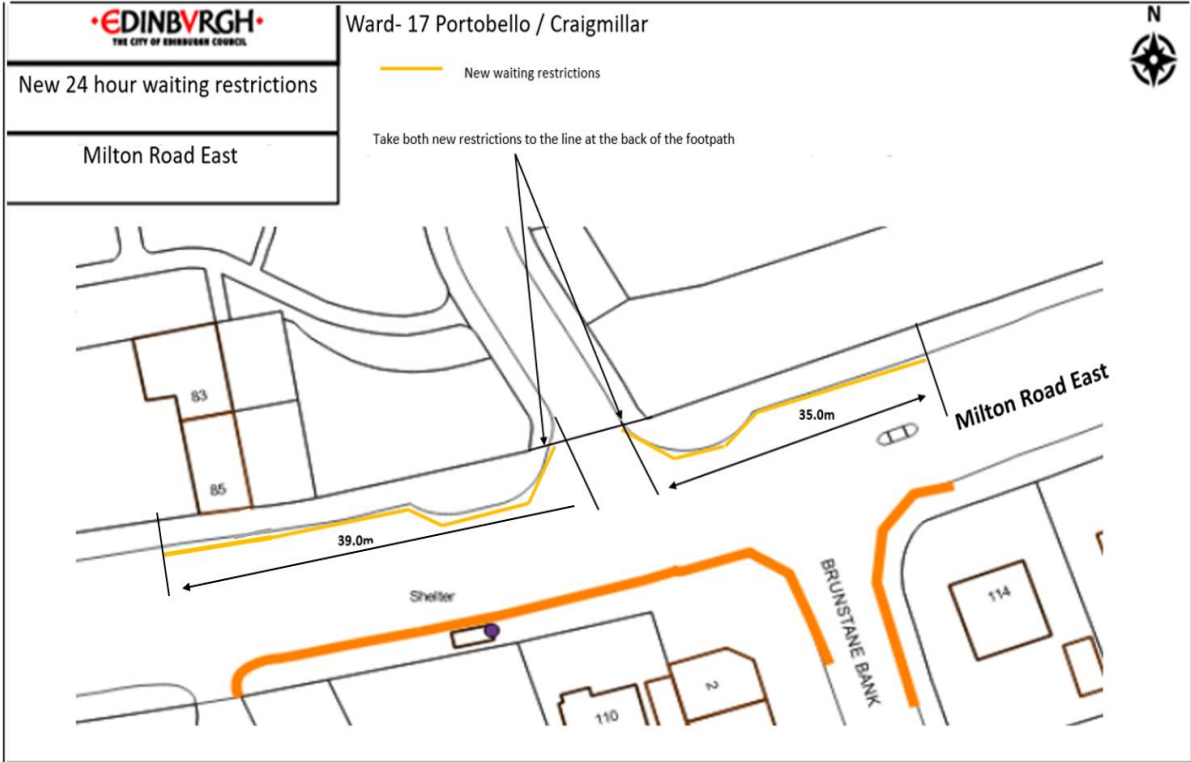

Appendix 1 – Proposed New Restrictions Location Plans

New 24 hour waiting restrictions

 New waiting restrictions

Harewood Drive