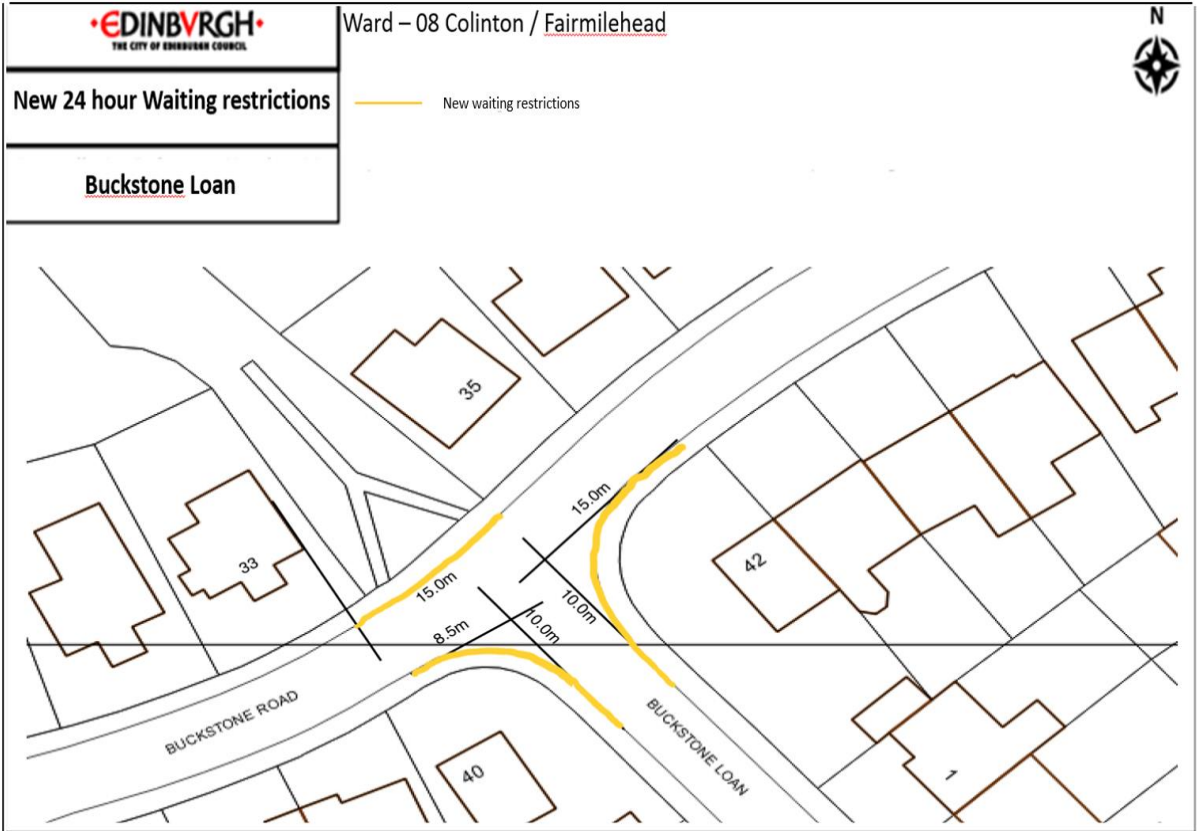

Appendix 1 – Proposed New Restrictions Location Plans

New 24 hour waiting restrictions

 New waiting restrictions

Harewood Drive