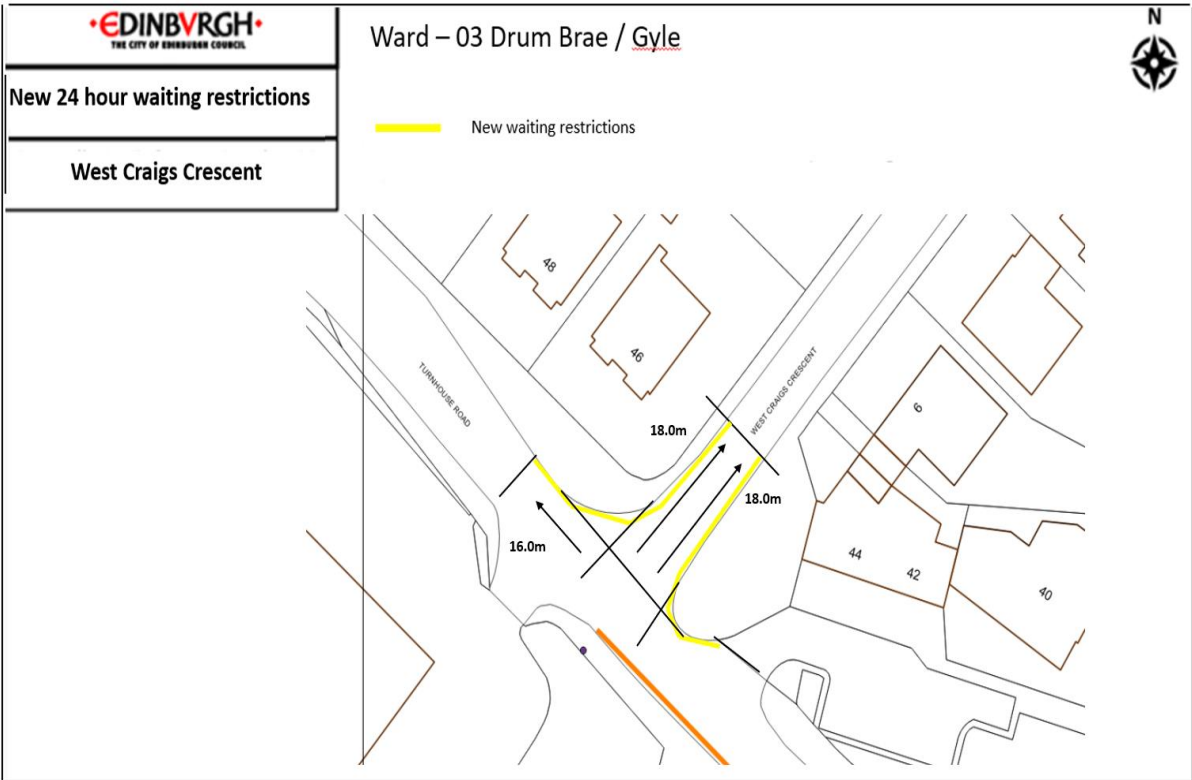

Appendix 1 – Proposed New Restrictions Location Plans

New 24 hour waiting restrictions

 New waiting restrictions

Harewood Drive