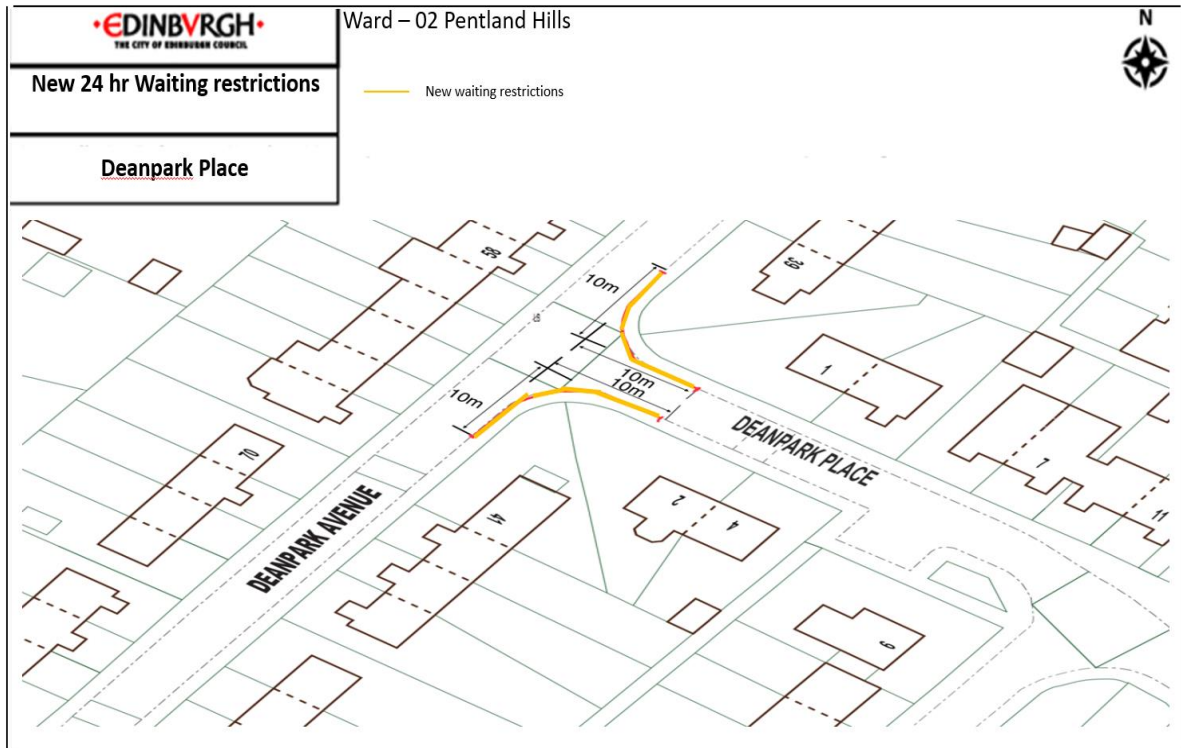

Appendix 1 – Proposed New Restrictions Location Plans

New 24 hour waiting restrictions

 New waiting restrictions

Harewood Drive