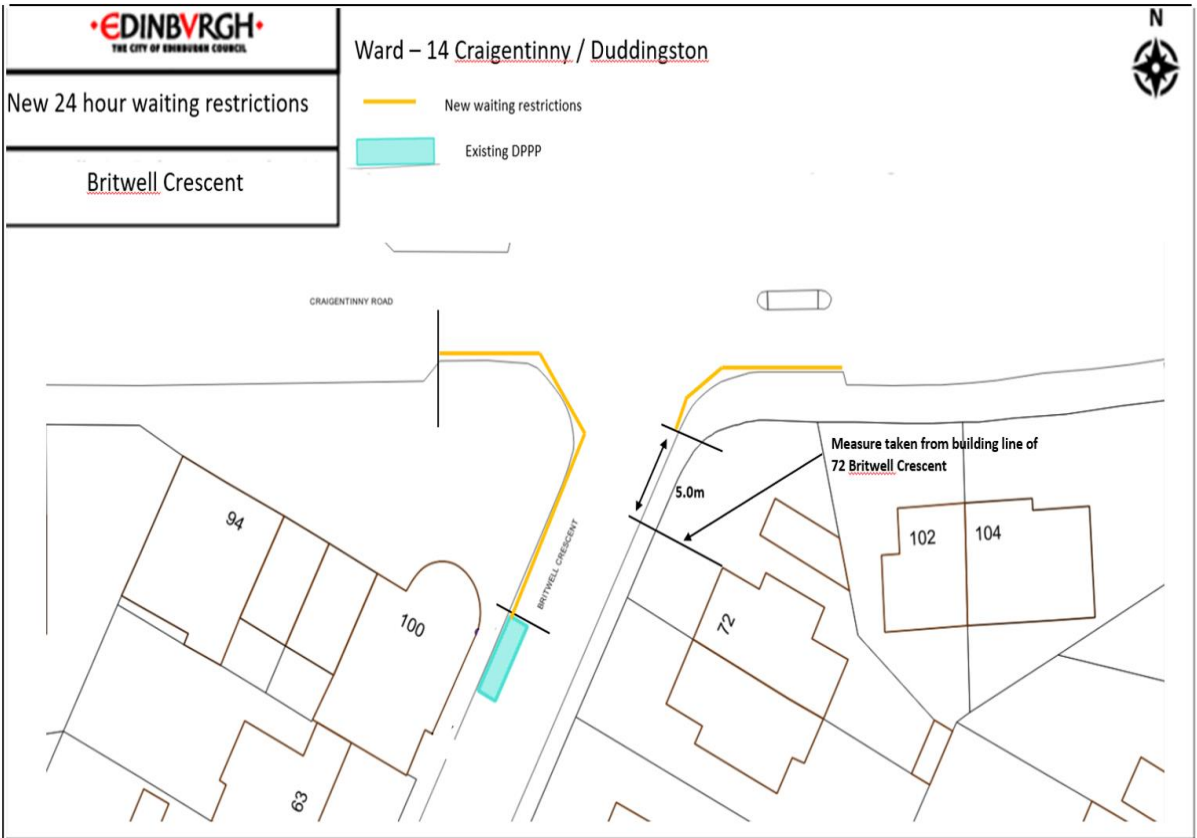

Appendix 1 – Proposed New Restrictions Location Plans

New 24 hour waiting restrictions

 New waiting restrictions

Harewood Drive