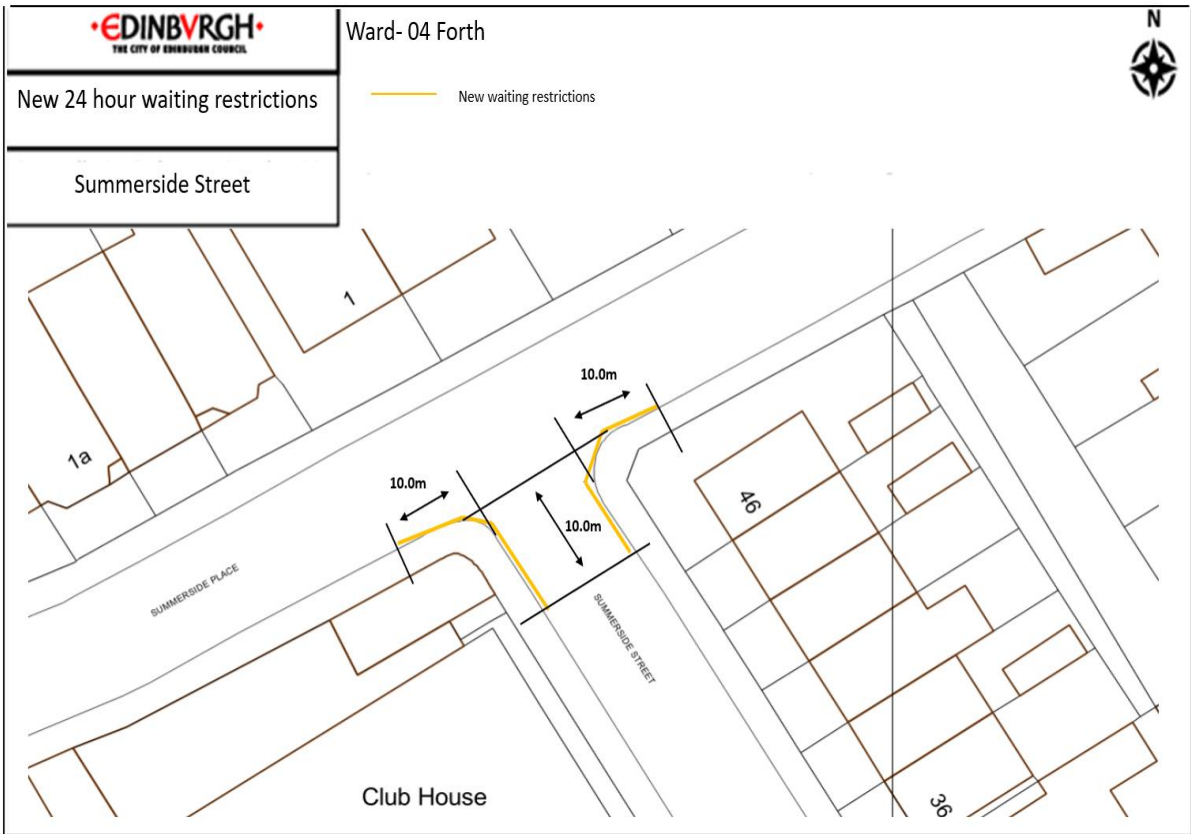

Appendix 1 – Proposed New Restrictions Location Plans

New 24 hour waiting restrictions

 New waiting restrictions

Harewood Drive