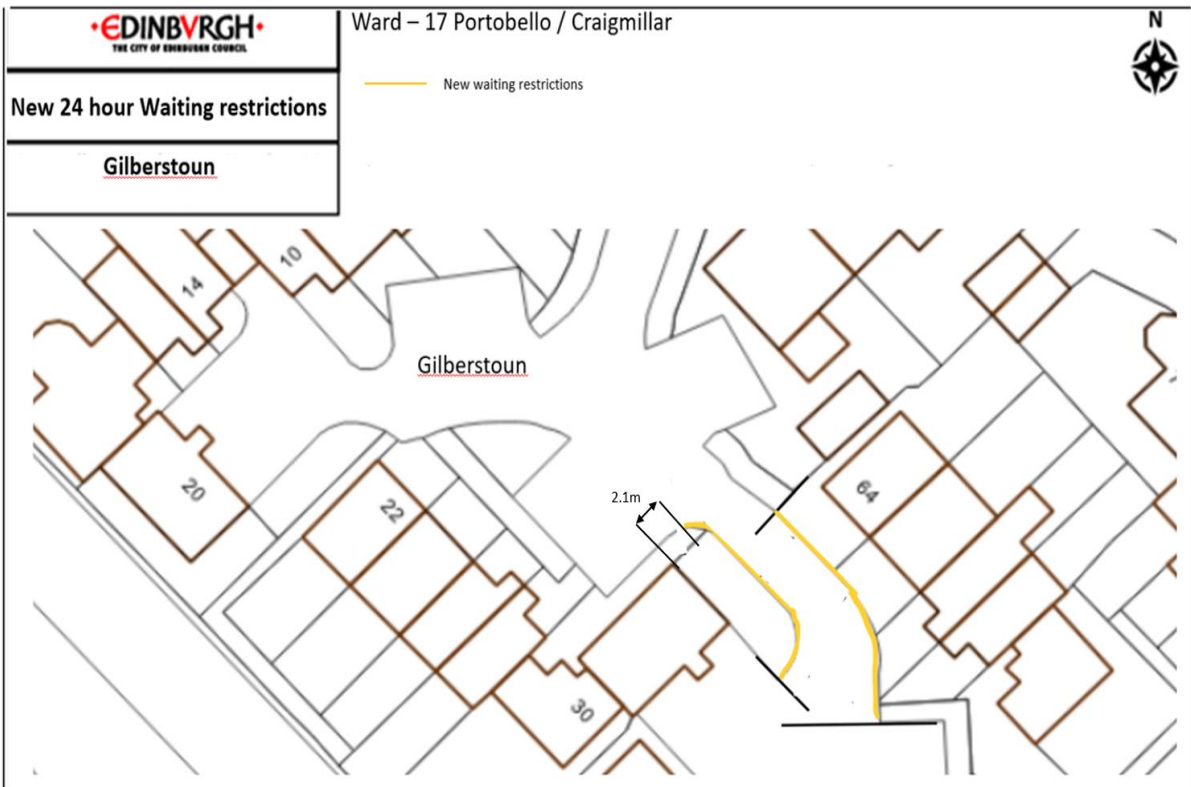

Appendix 1 – Proposed New Restrictions Location Plans

New 24 hour waiting restrictions

 New waiting restrictions

Harewood Drive