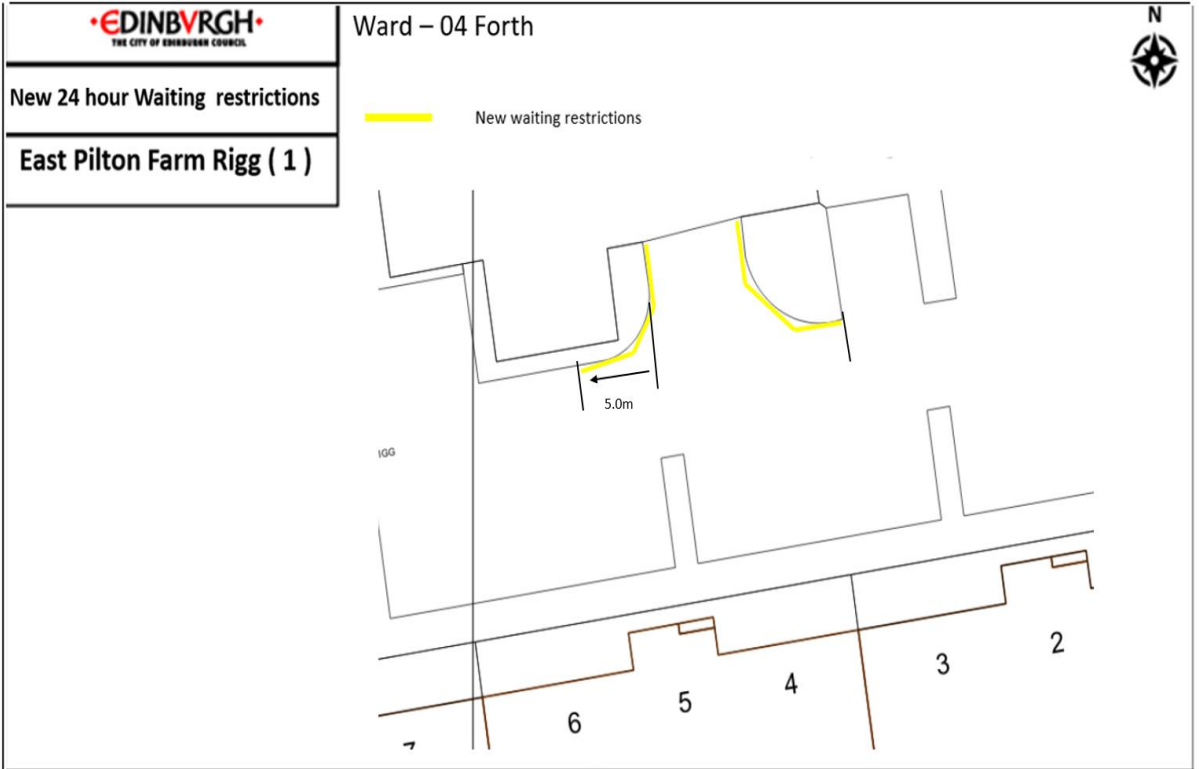

Appendix 1 – Proposed New Restrictions Location Plans

New 24 hour waiting restrictions

 New waiting restrictions

Harewood Drive