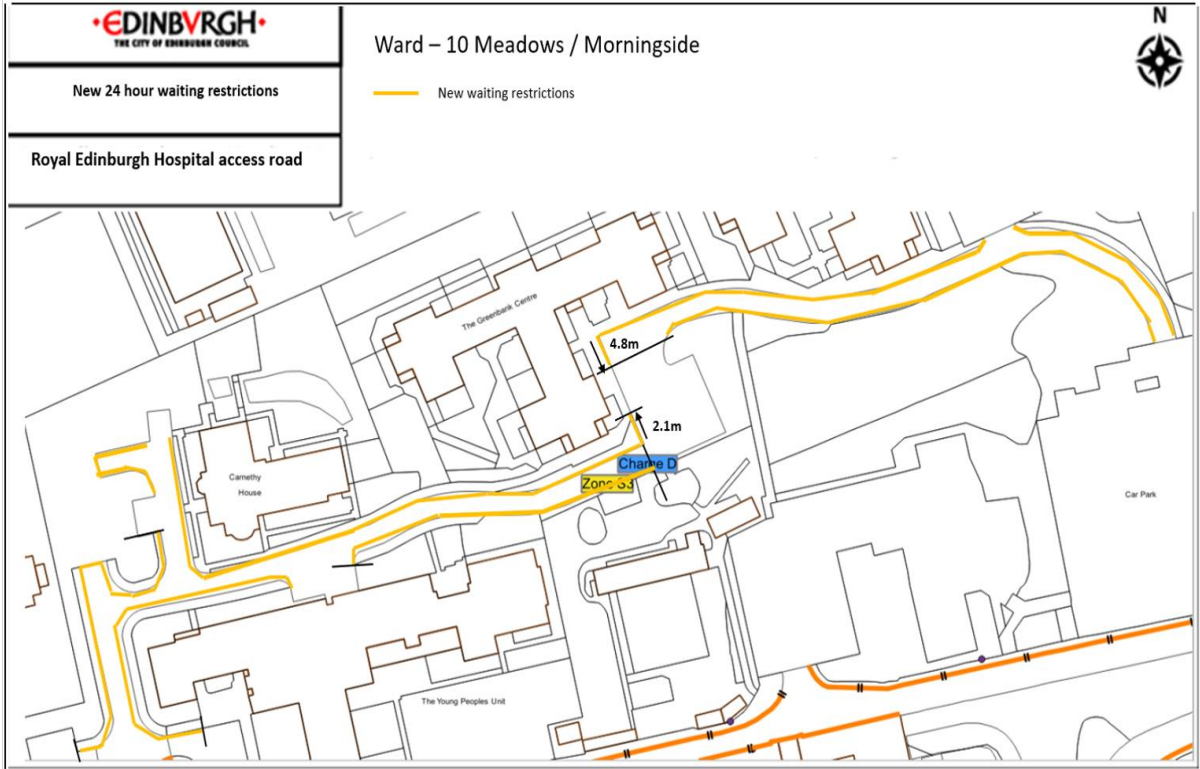

Appendix 1 – Proposed New Restrictions Location Plans

New 24 hour waiting restrictions

 New waiting restrictions

Harewood Drive