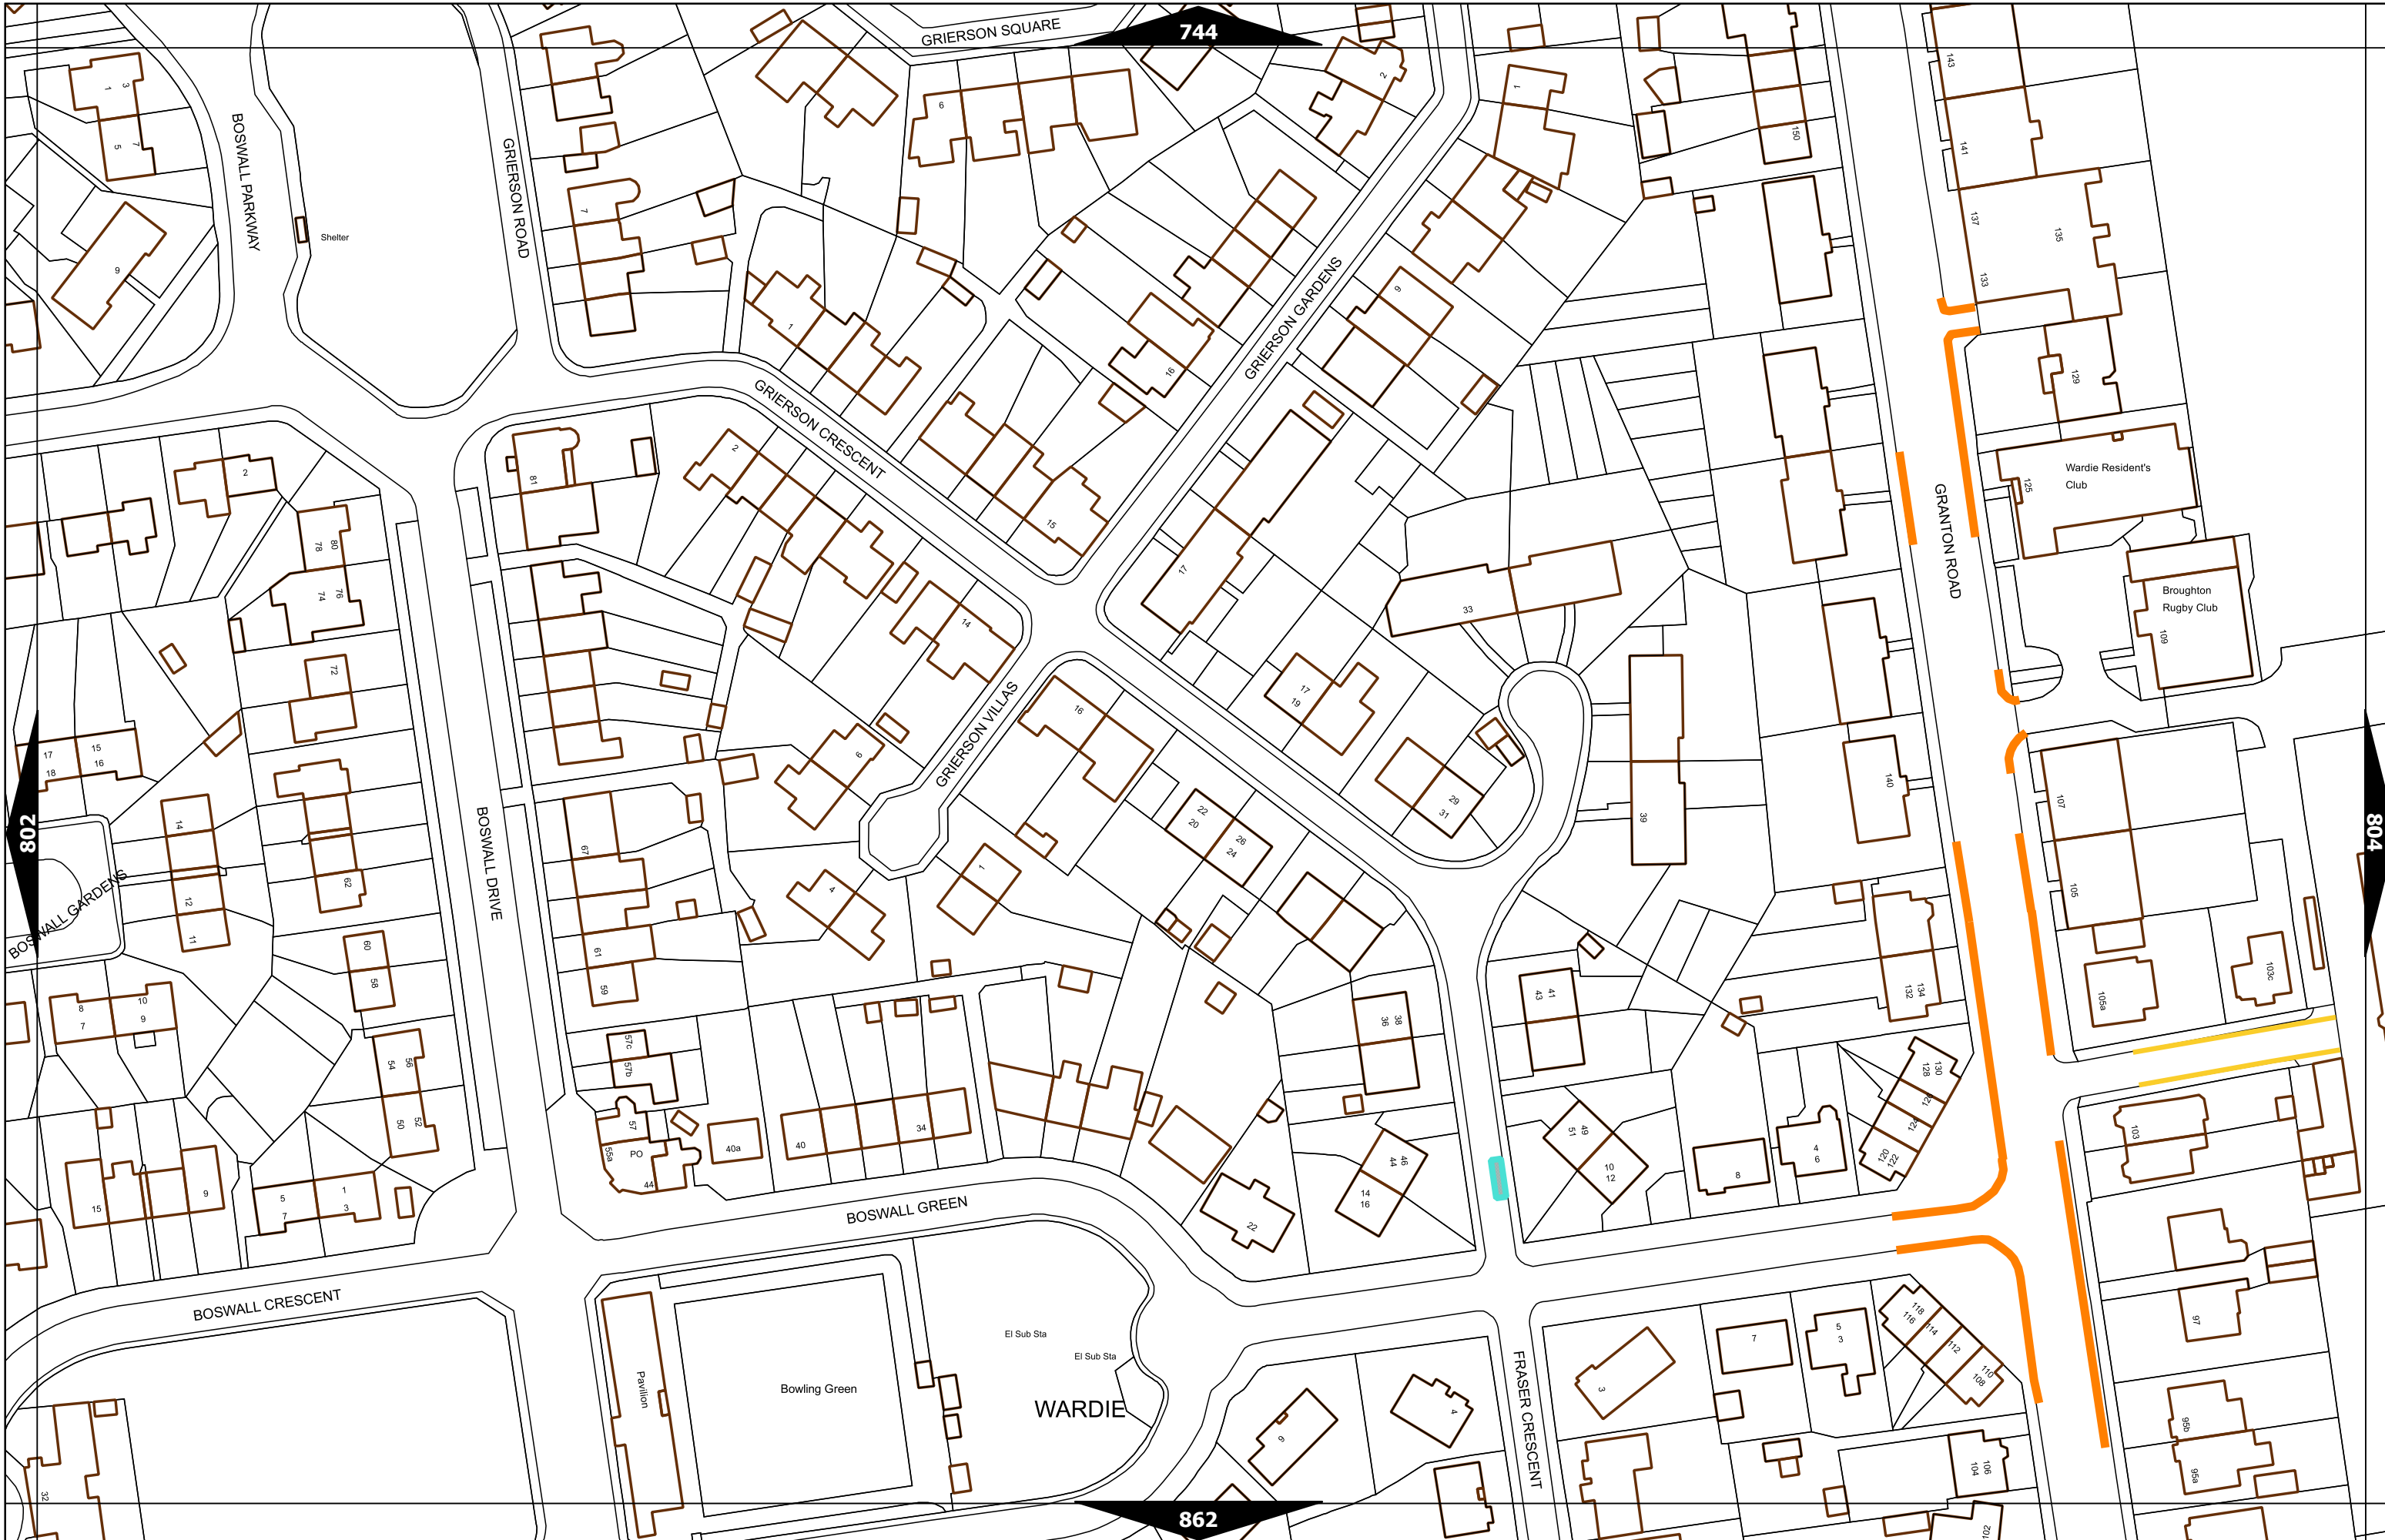

Note: This table indicated the typical maximum stay periods and any differences are labelled on the map tiles.

Scale at A3	1:1000
Effective Date	17-May-2021
Map Tile	689
Revision	6
Status	CONFIRMED

Scale at A3	1:1000
Effective Date	14-Feb-2023
Map Tile	748
Revision	3
Status	CONFIRMED