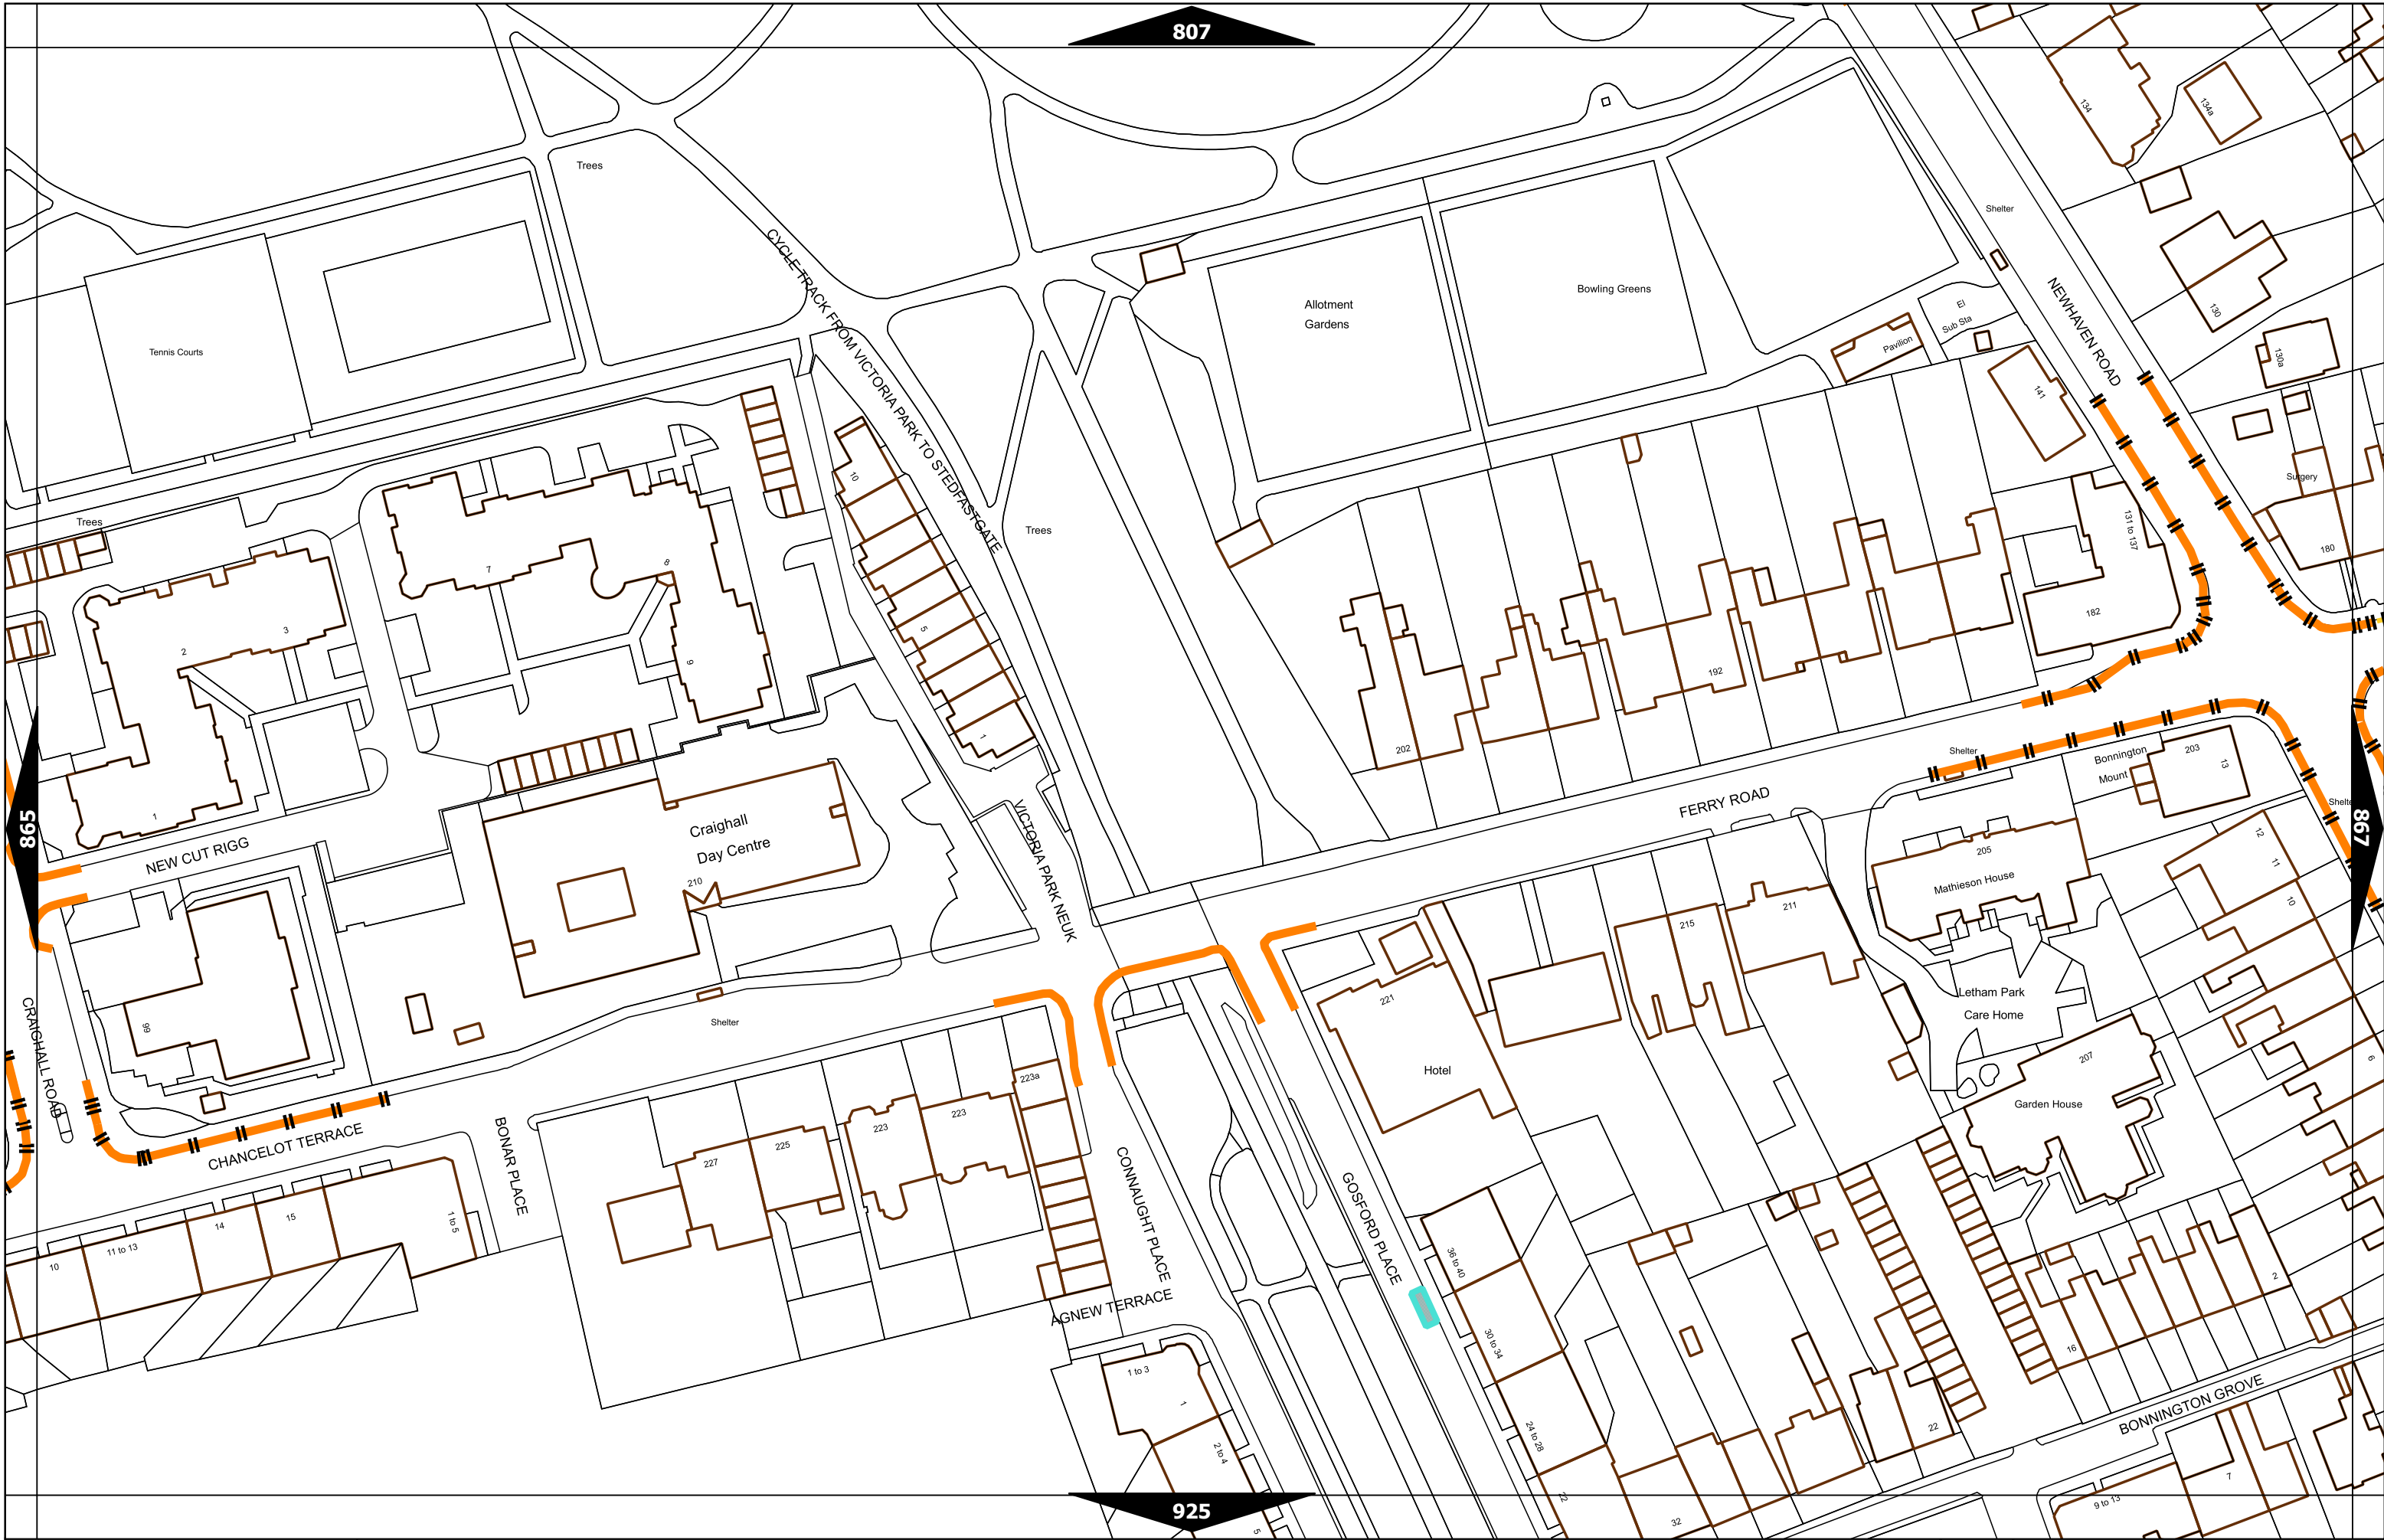

Scale at A3	1:1000
Effective Date	24-Oct-2022
Map Tile	866
Revision	2
Status	CONFIRMED