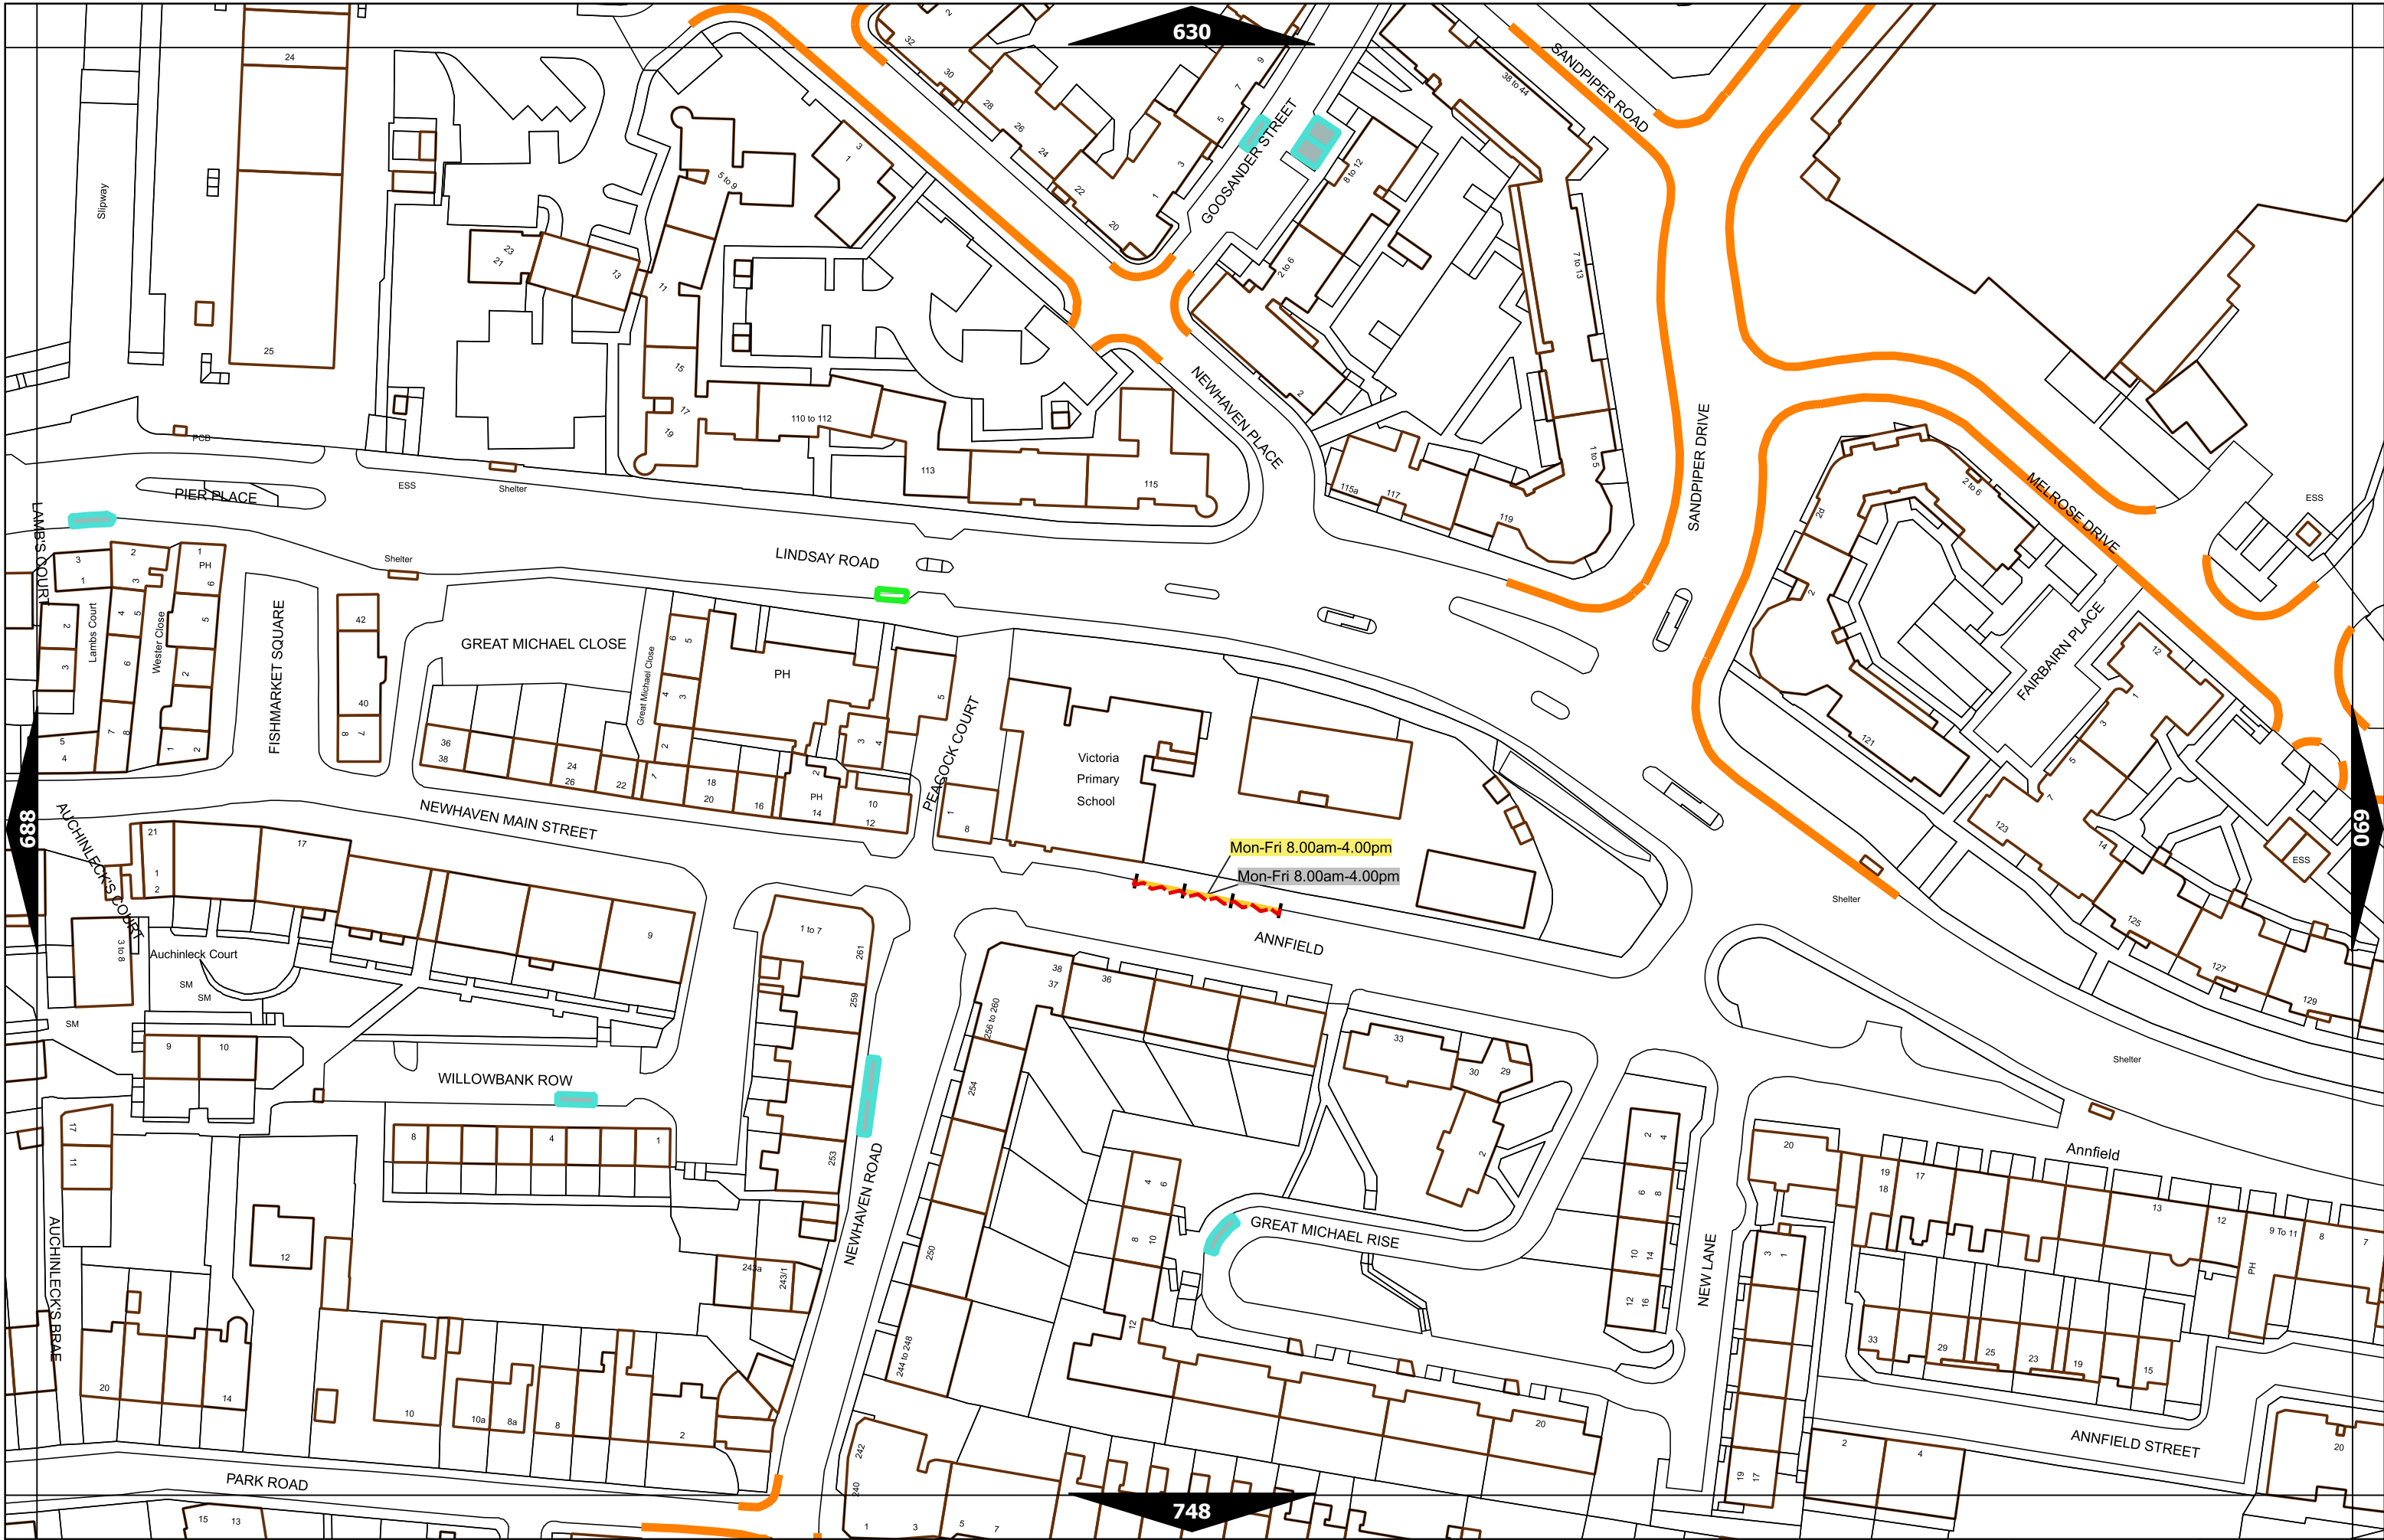

Scale at A3	1:1000
Effective Date	17-May-2021
Map Tile	689
Revision	6
Status	CONFIRMED