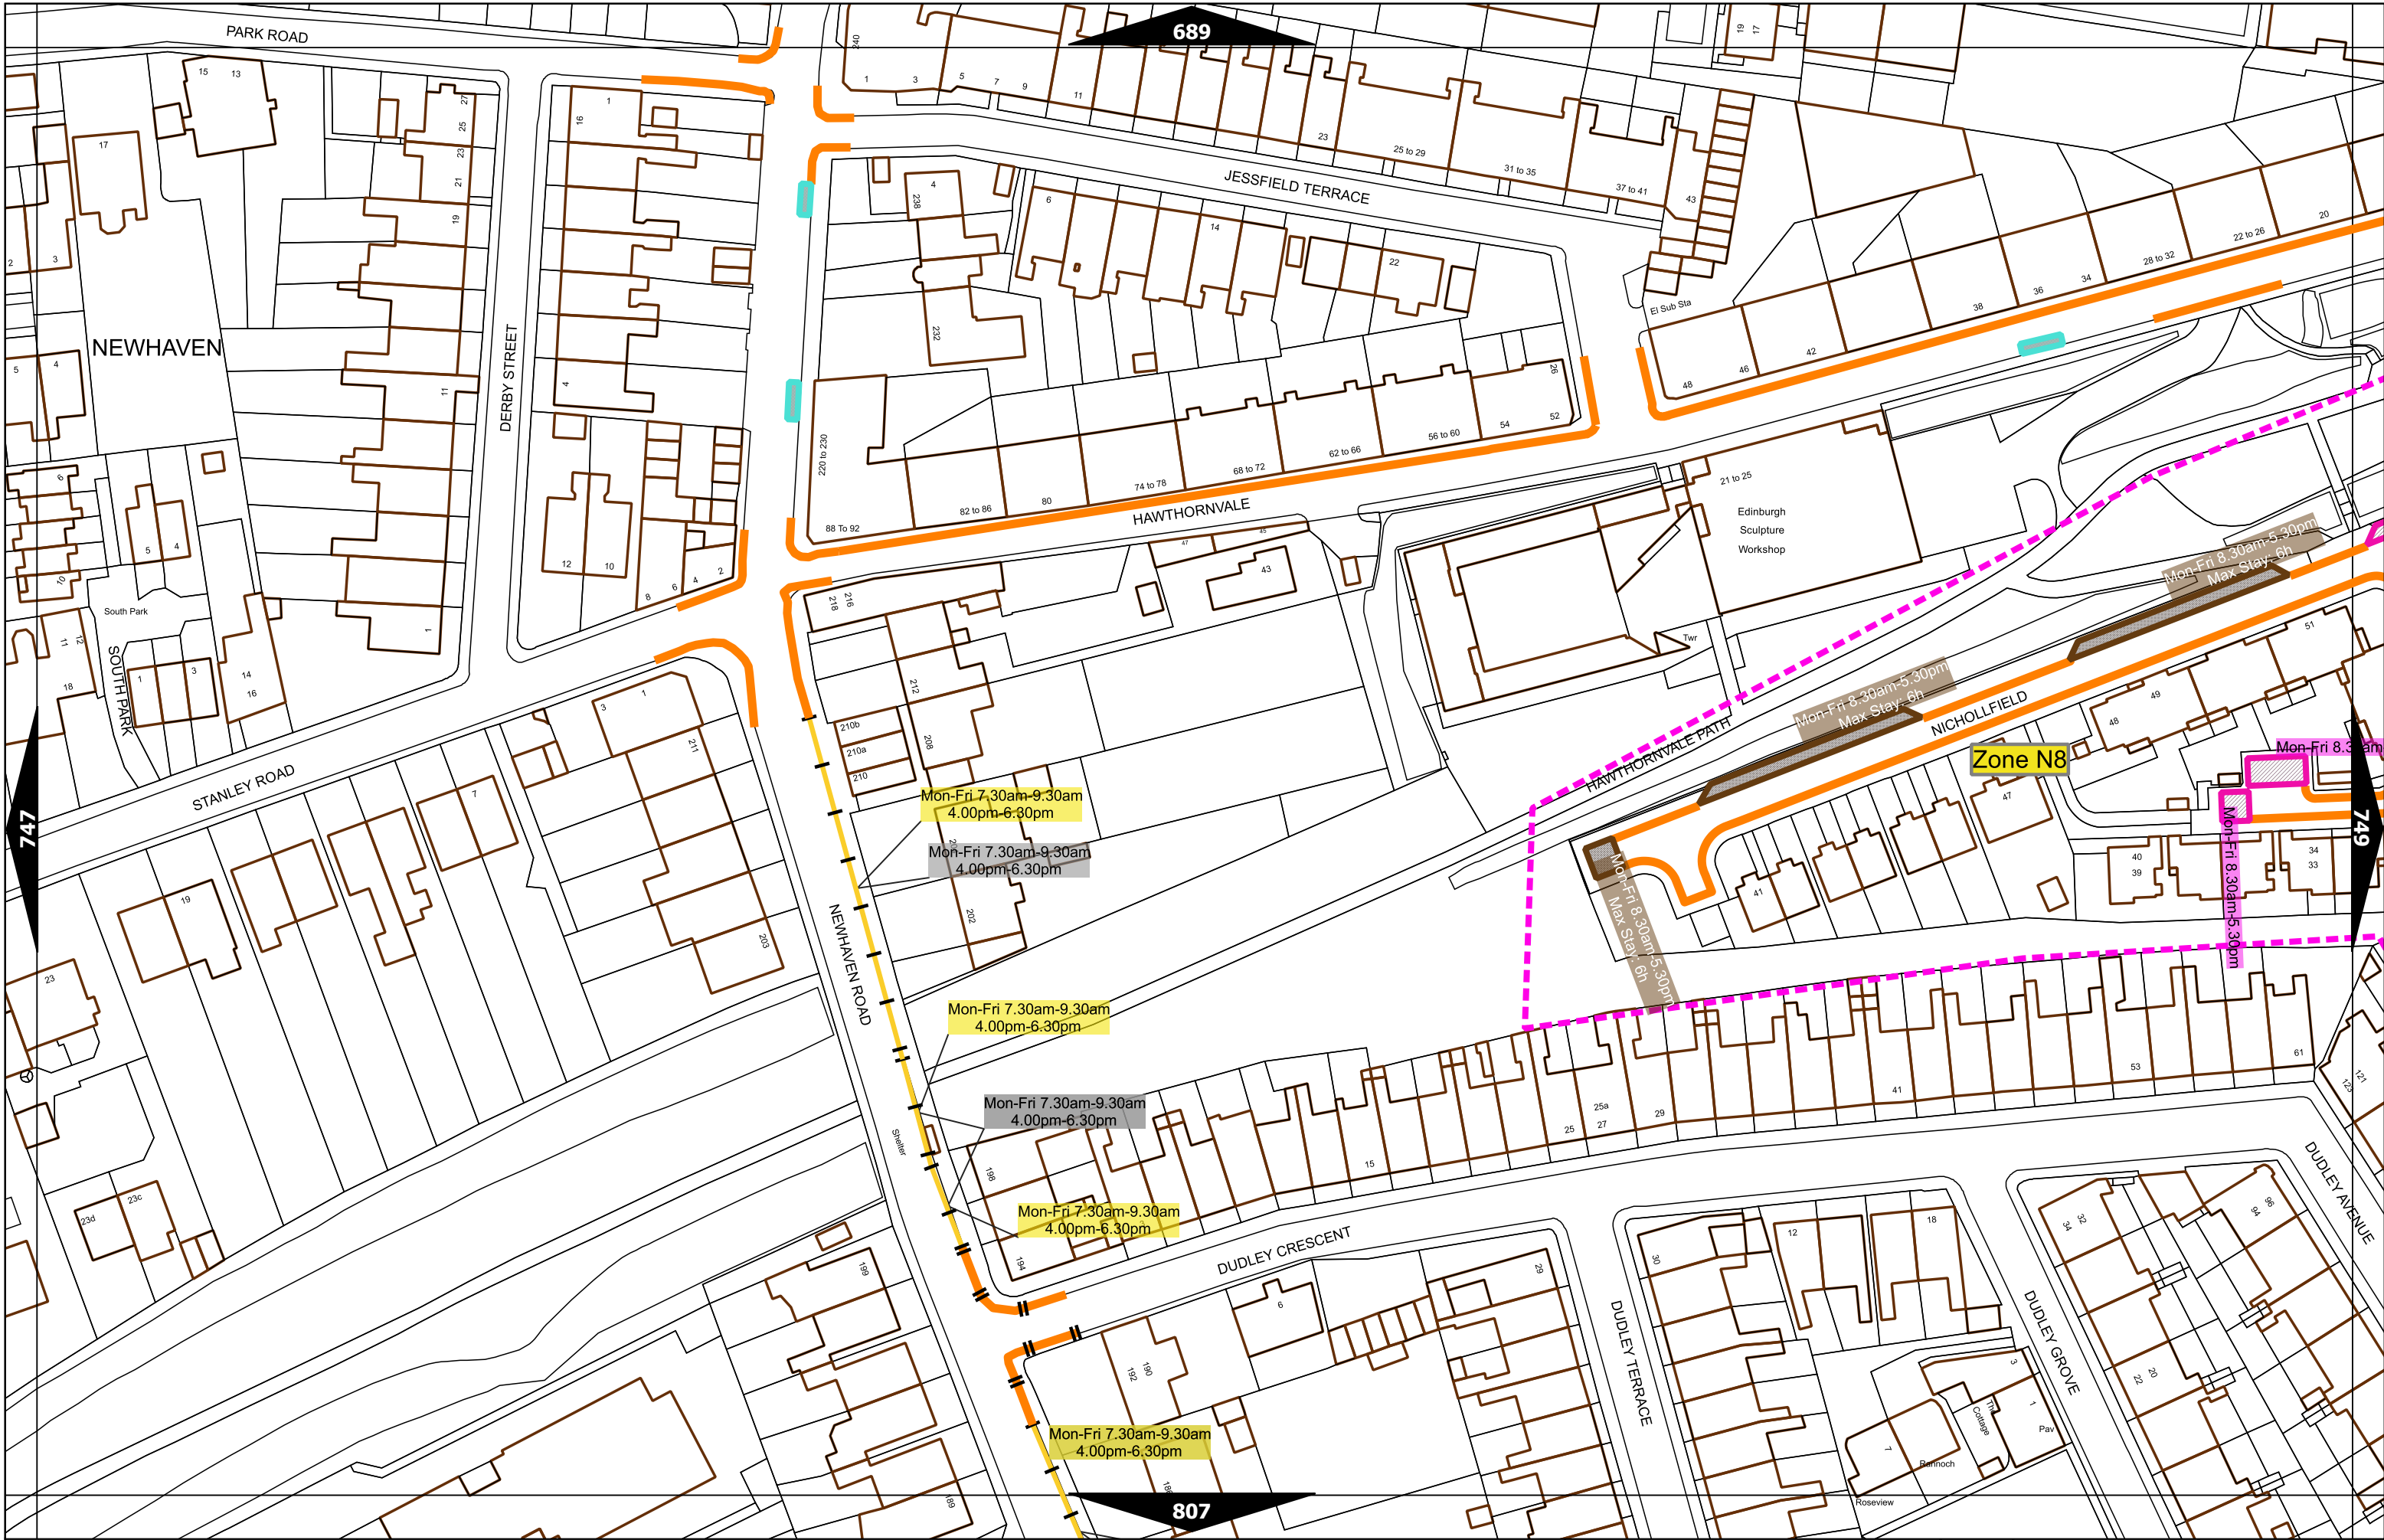

Scale at A3	1:1000
Effective Date	14-Feb-2023
Map Tile	748
Revision	3
Status	CONFIRMED