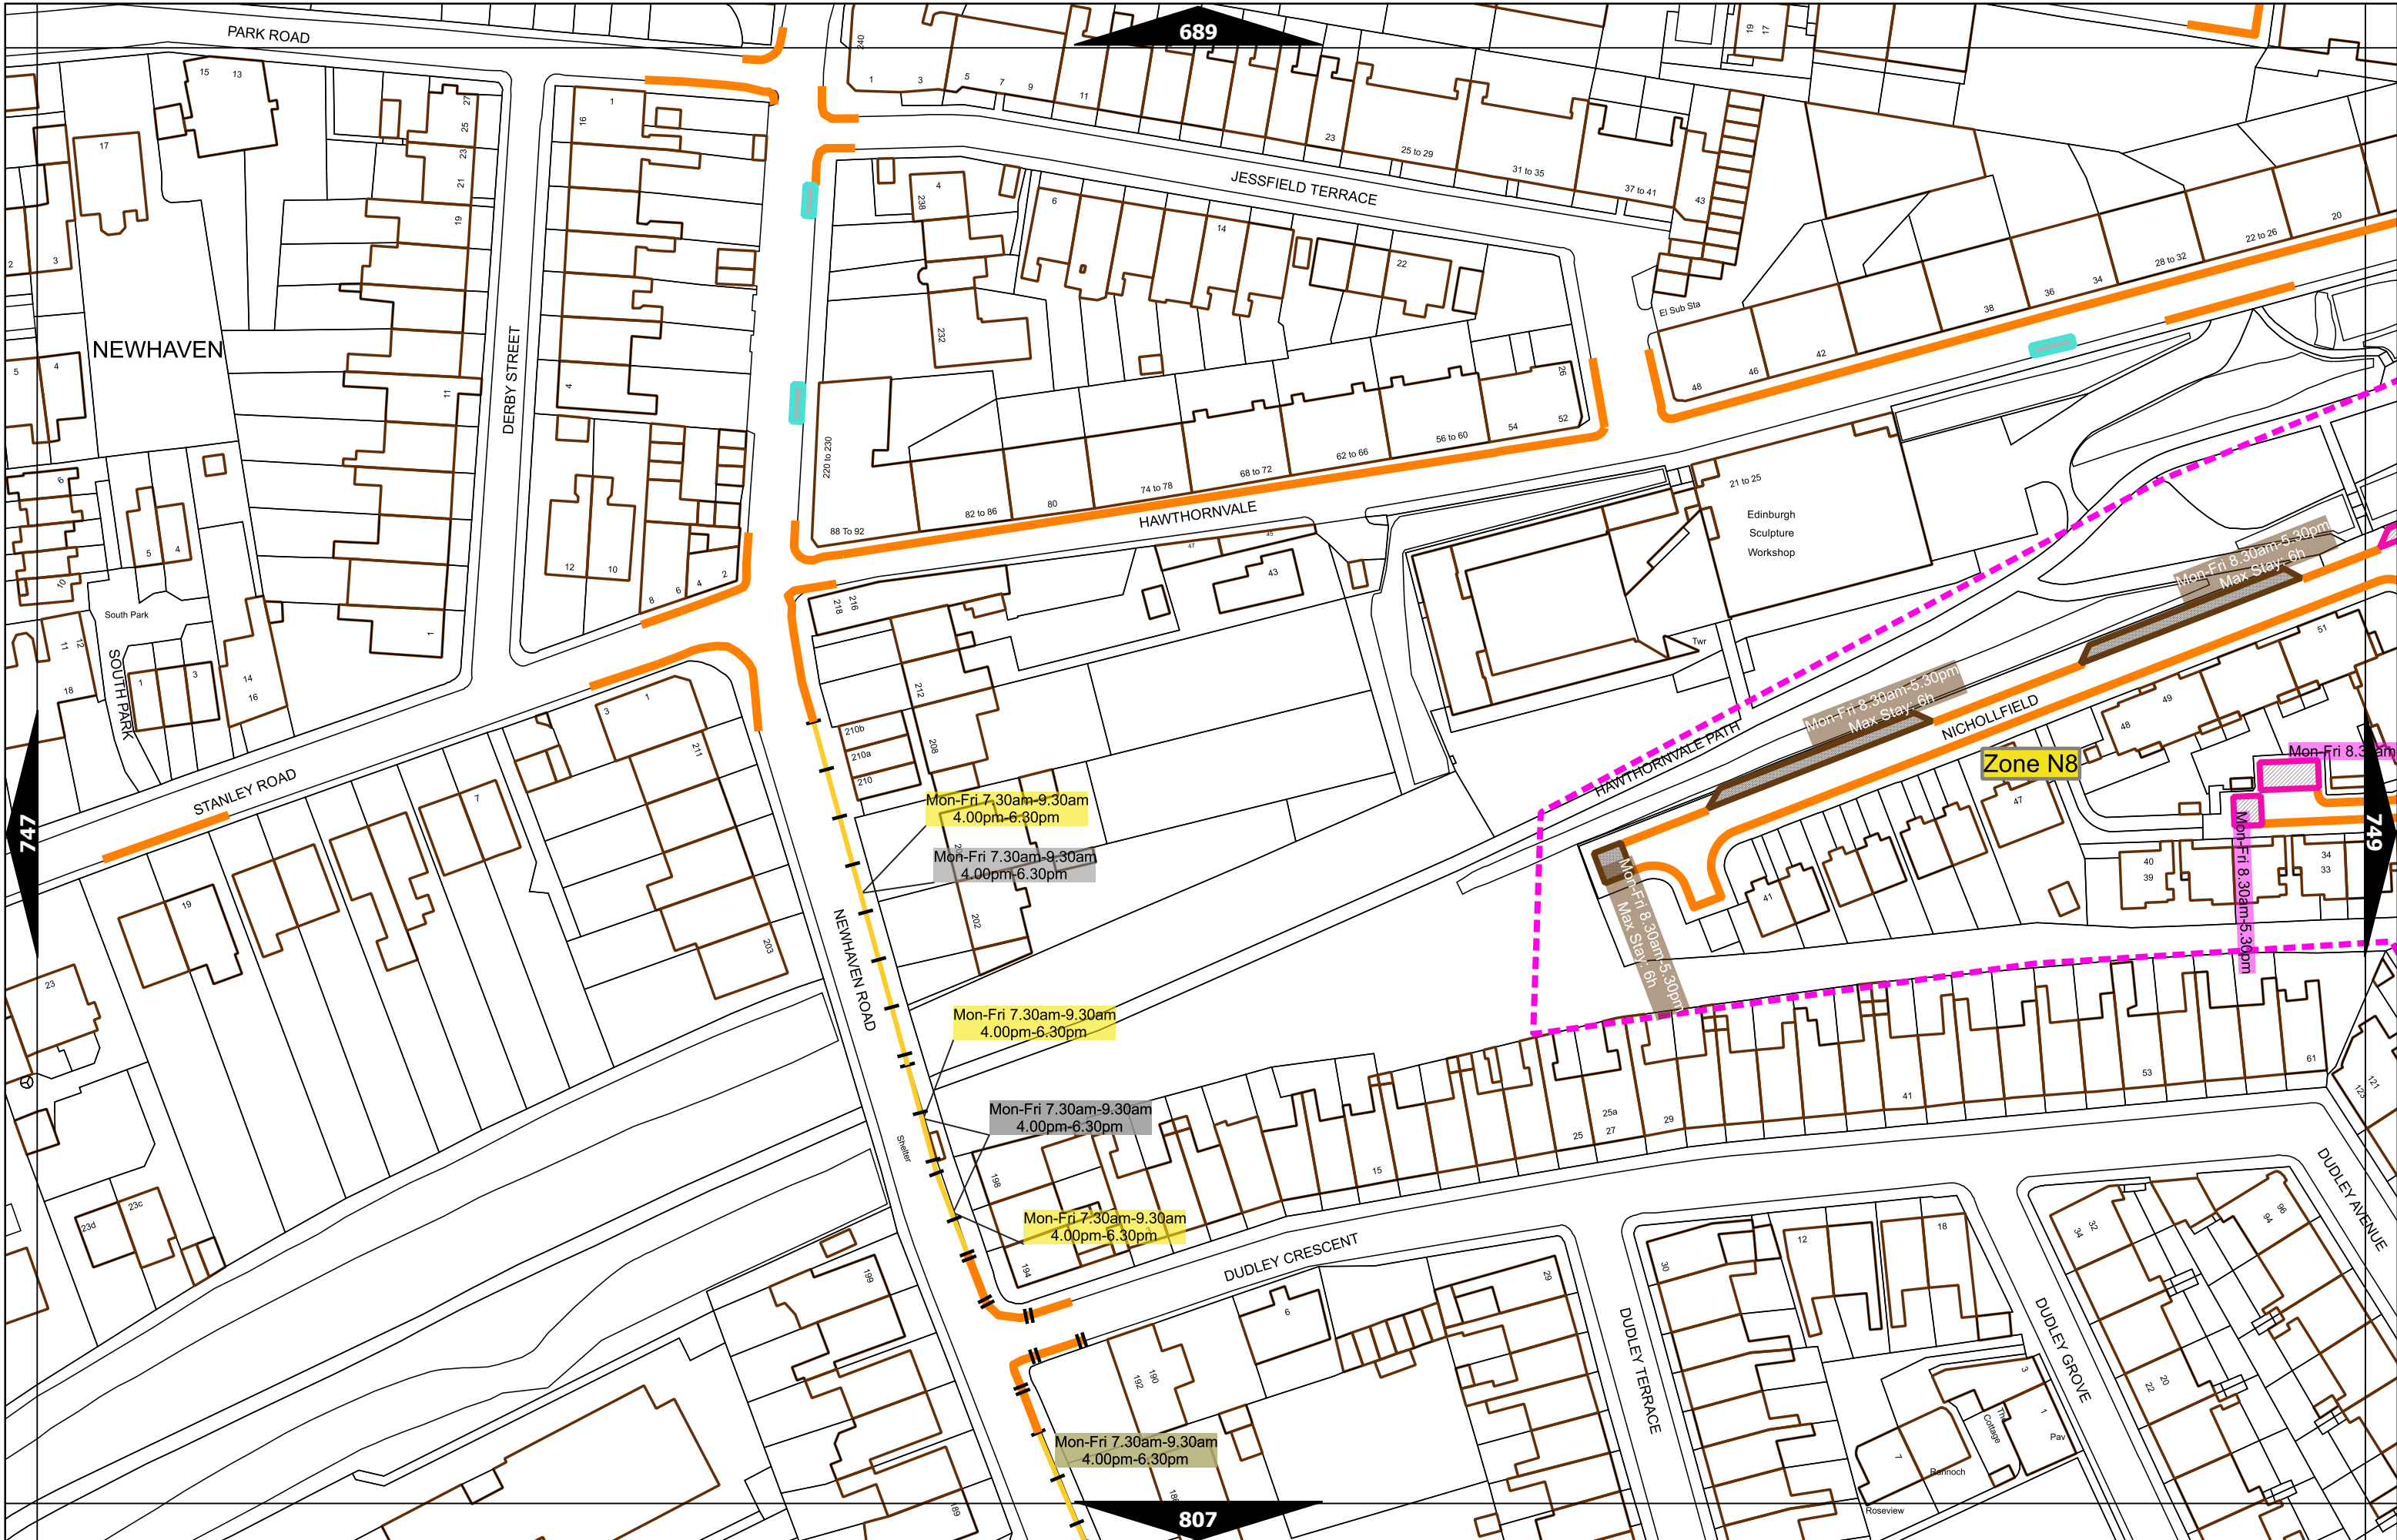

Scale at A3	1:1000
Print Date	24-Jan-2024
Map Tile	539
Revision	1
Status	PROPOSED

Scale at A3	1:1000
Print Date	24-Jan-2024
Map Tile	689
Revision	7
Status	PROPOSED

Scale at A3	1:1000
Print Date	24-Jan-2024
Map Tile	748
Revision	4
Status	PROPOSED

Scale at A3	1:1000
Print Date	24-Jan-2024
Map Tile	803
Revision	4
Status	PROPOSED

Scale at A3	1:1000
Print Date	24-Jan-2024
Map Tile	866
Revision	3
Status	PROPOSED

Scale at A3	1:1000
Print Date	24-Jan-2024
Map Tile	1127
Revision	2
Status	PROPOSED