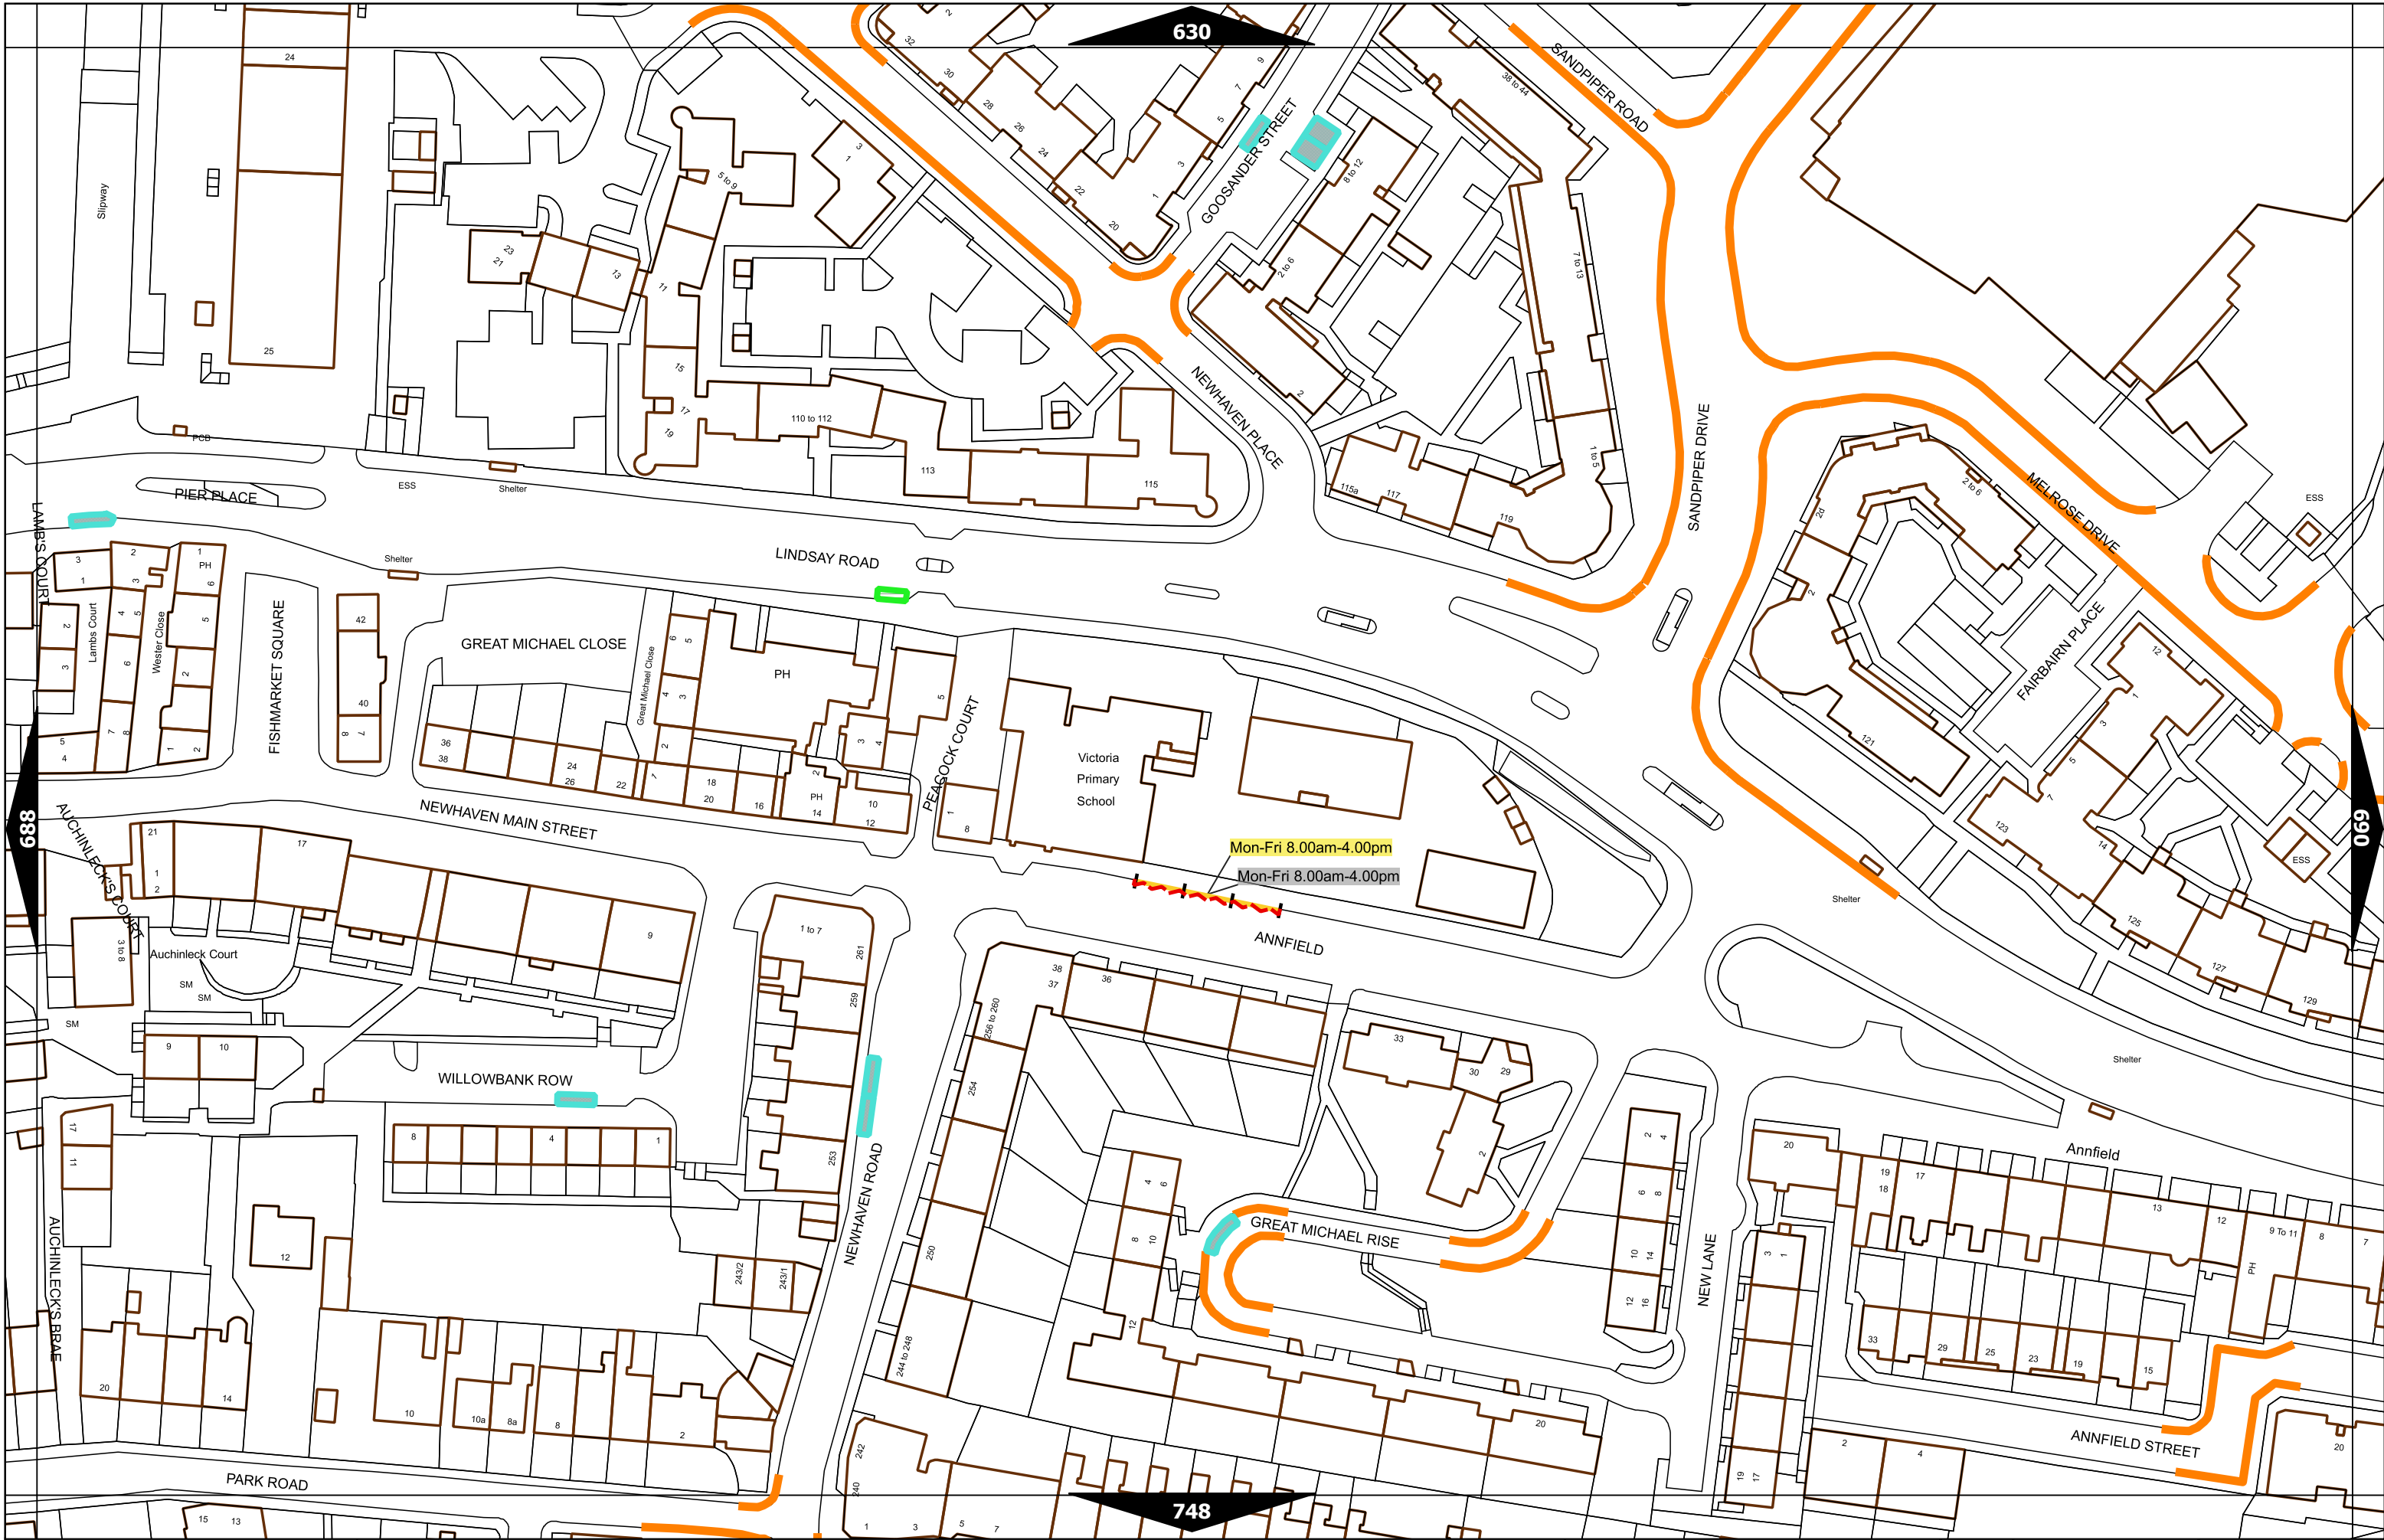

Scale at A3	1:1000
Print Date	24-Jan-2024
Map Tile	539
Revision	1
Status	PROPOSED

Scale at A3	1:1000
Print Date	24-Jan-2024
Map Tile	689
Revision	7
Status	PROPOSED

Scale at A3	1:1000
Print Date	24-Jan-2024
Map Tile	748
Revision	4
Status	PROPOSED

Scale at A3	1:1000
Print Date	24-Jan-2024
Map Tile	803
Revision	4
Status	PROPOSED

Scale at A3	1:1000
Print Date	24-Jan-2024
Map Tile	866
Revision	3
Status	PROPOSED

Scale at A3	1:1000
Print Date	24-Jan-2024
Map Tile	1127
Revision	2
Status	PROPOSED