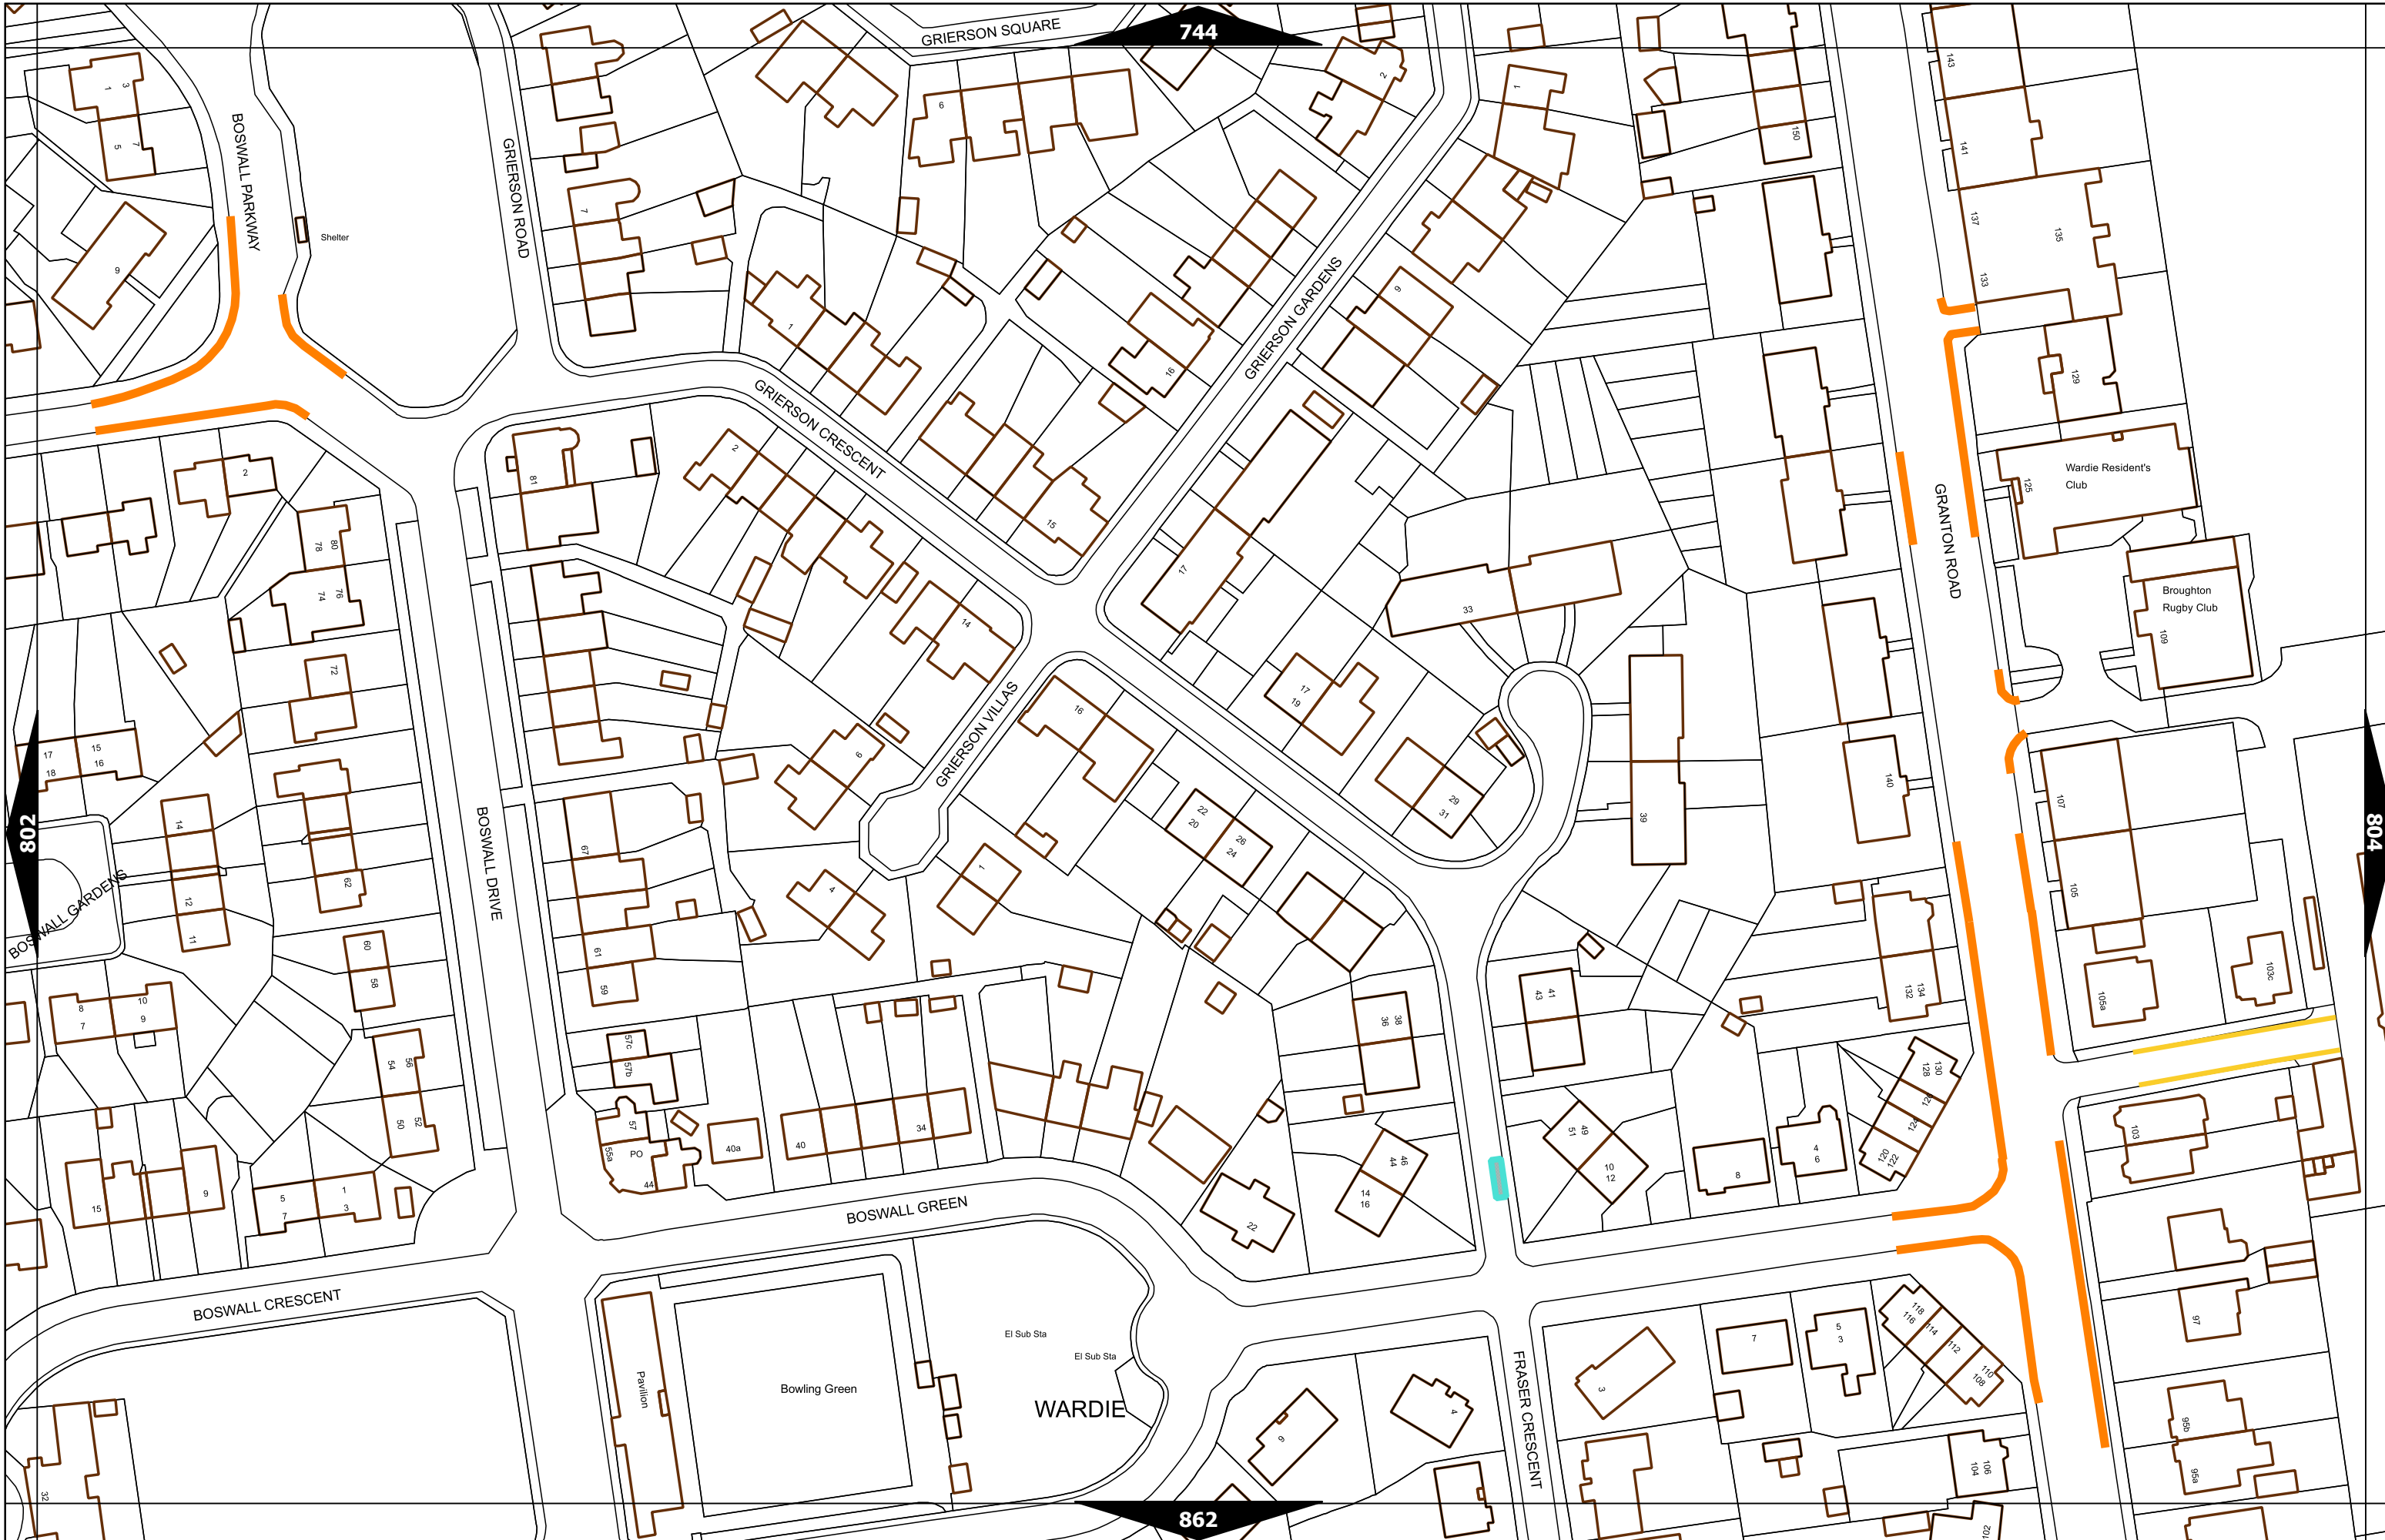

Scale at A3	1:1000
Print Date	24-Jan-2024
Map Tile	539
Revision	1
Status	PROPOSED

Scale at A3	1:1000
Print Date	24-Jan-2024
Map Tile	689
Revision	7
Status	PROPOSED

Scale at A3	1:1000
Print Date	24-Jan-2024
Map Tile	748
Revision	4
Status	PROPOSED

Scale at A3	1:1000
Print Date	24-Jan-2024
Map Tile	803
Revision	4
Status	PROPOSED

Scale at A3	1:1000
Print Date	24-Jan-2024
Map Tile	866
Revision	3
Status	PROPOSED

Scale at A3	1:1000
Print Date	24-Jan-2024
Map Tile	1127
Revision	2
Status	PROPOSED