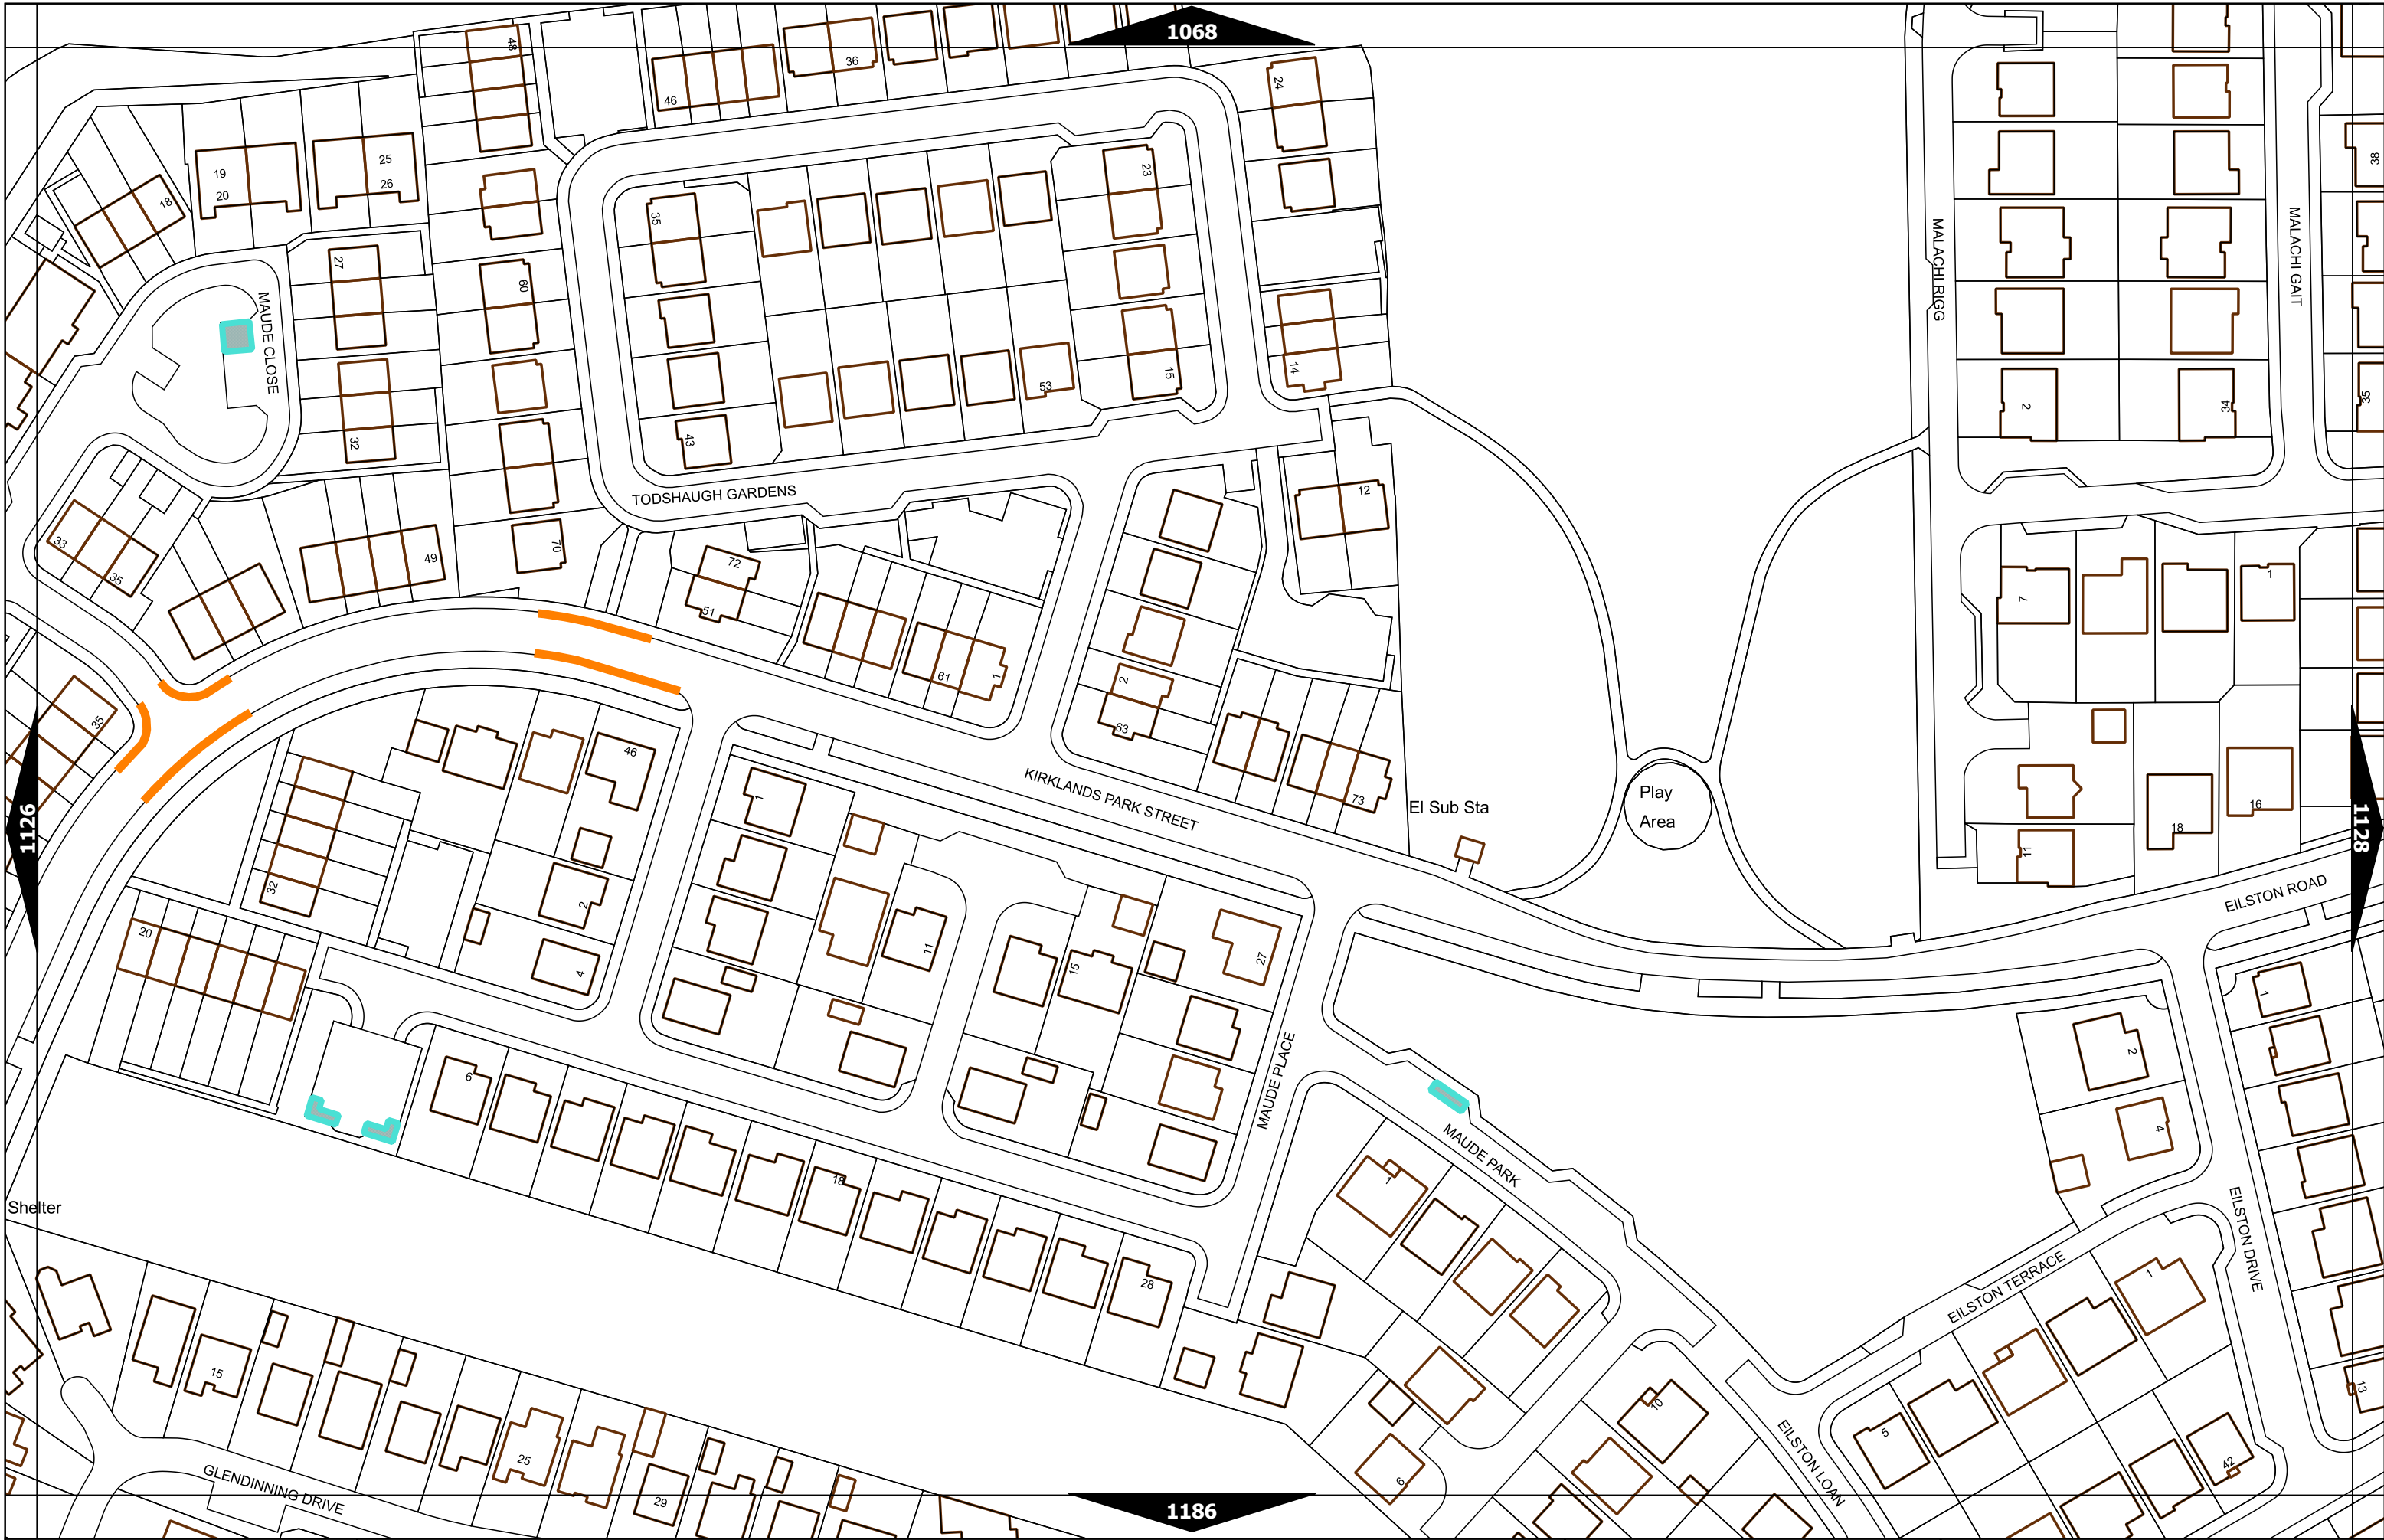

Scale at A3	1:1000
Print Date	24-Jan-2024
Map Tile	539
Revision	1
Status	PROPOSED

Scale at A3	1:1000
Print Date	24-Jan-2024
Map Tile	689
Revision	7
Status	PROPOSED

Scale at A3	1:1000
Print Date	24-Jan-2024
Map Tile	748
Revision	4
Status	PROPOSED

Scale at A3	1:1000
Print Date	24-Jan-2024
Map Tile	803
Revision	4
Status	PROPOSED

Scale at A3	1:1000
Print Date	24-Jan-2024
Map Tile	866
Revision	3
Status	PROPOSED

Scale at A3	1:1000
Print Date	24-Jan-2024
Map Tile	1127
Revision	2
Status	PROPOSED