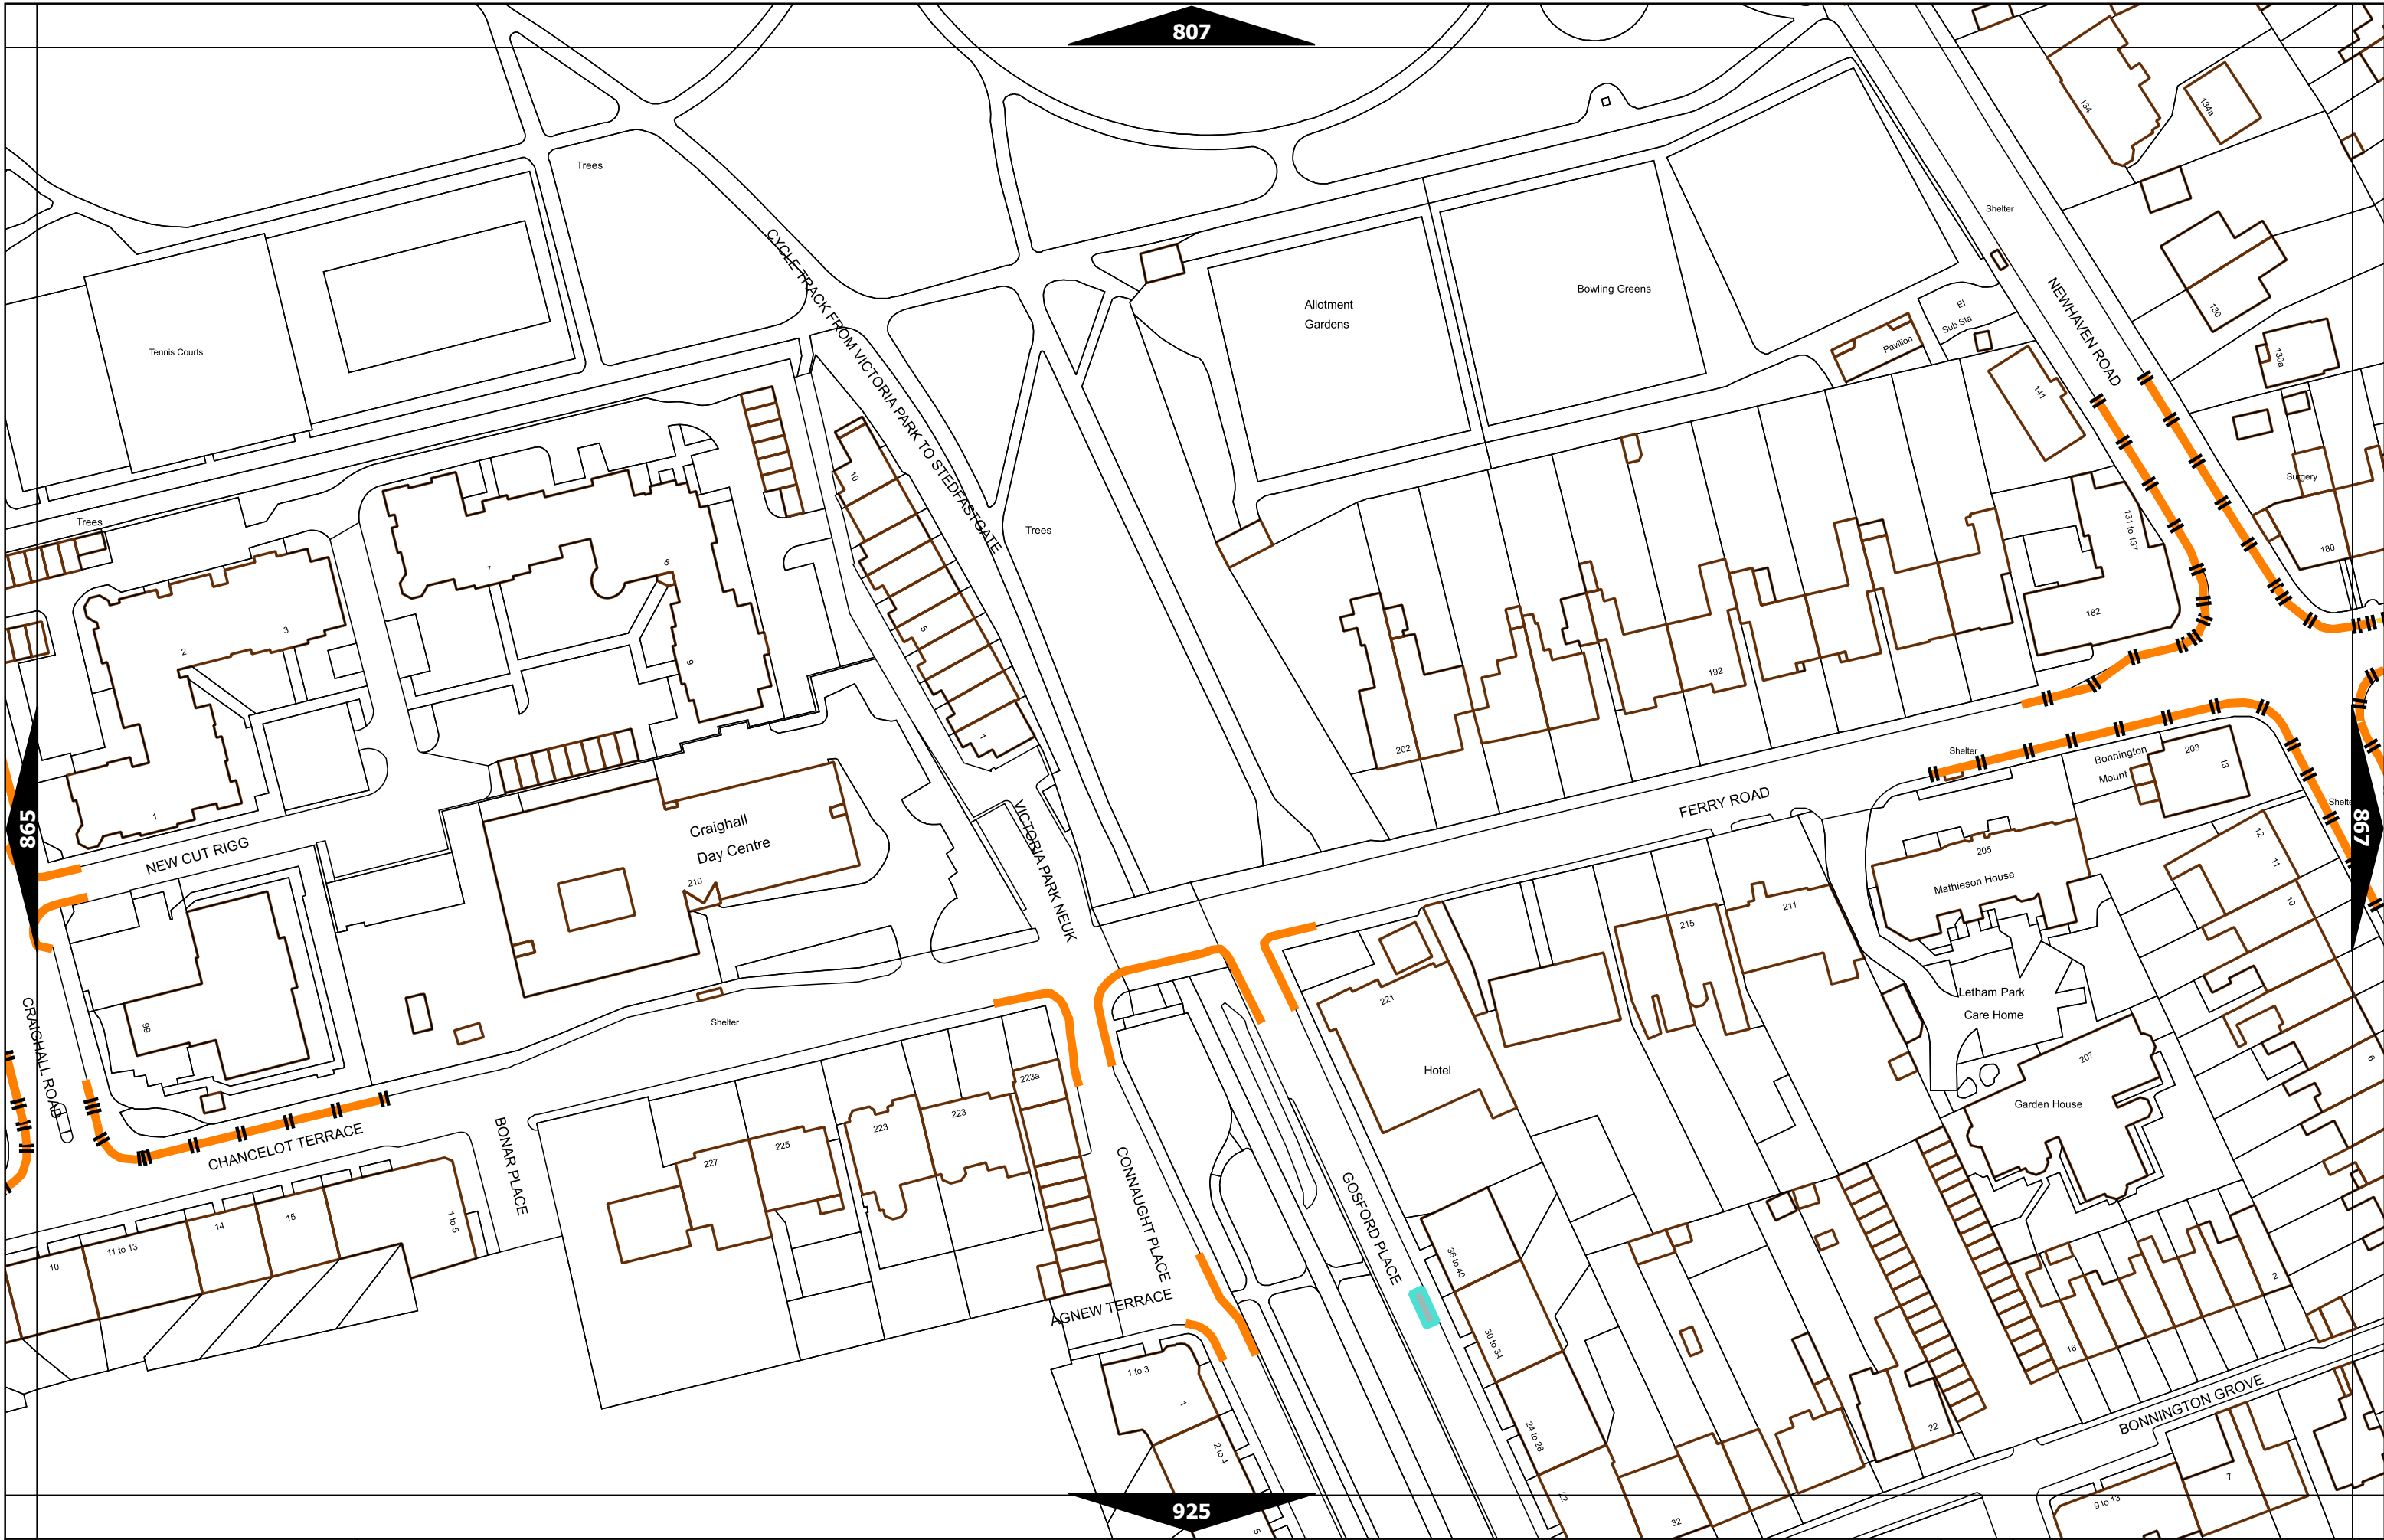

Scale at A3	1:1000
Print Date	24-Jan-2024
Map Tile	539
Revision	1
Status	PROPOSED

Scale at A3	1:1000
Print Date	24-Jan-2024
Map Tile	689
Revision	7
Status	PROPOSED

Scale at A3	1:1000
Print Date	24-Jan-2024
Map Tile	748
Revision	4
Status	PROPOSED

Scale at A3	1:1000
Print Date	24-Jan-2024
Map Tile	803
Revision	4
Status	PROPOSED

Scale at A3	1:1000
Print Date	24-Jan-2024
Map Tile	866
Revision	3
Status	PROPOSED

Scale at A3	1:1000
Print Date	24-Jan-2024
Map Tile	1127
Revision	2
Status	PROPOSED